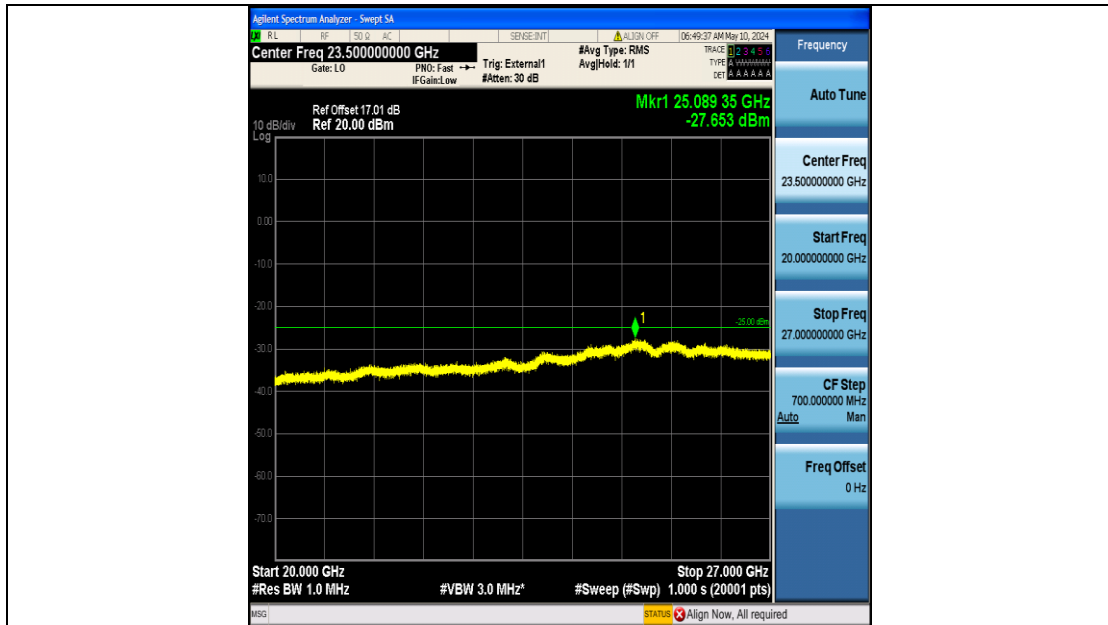

Band41_5MHz_16QAM_39675_25RB#0_20000~27000_20000~27000

Band41_5MHz_16QAM_40620_25RB#0_0.009~0.15_0.009~0.15

Band41_5MHz_16QAM_40620_25RB#0_0.15~30_0.15~30

Band41_5MHz_16QAM_40620_25RB#0_30~1000_30~1000

Band41_5MHz_16QAM_40620_25RB#0_1000~20000_1000~20000