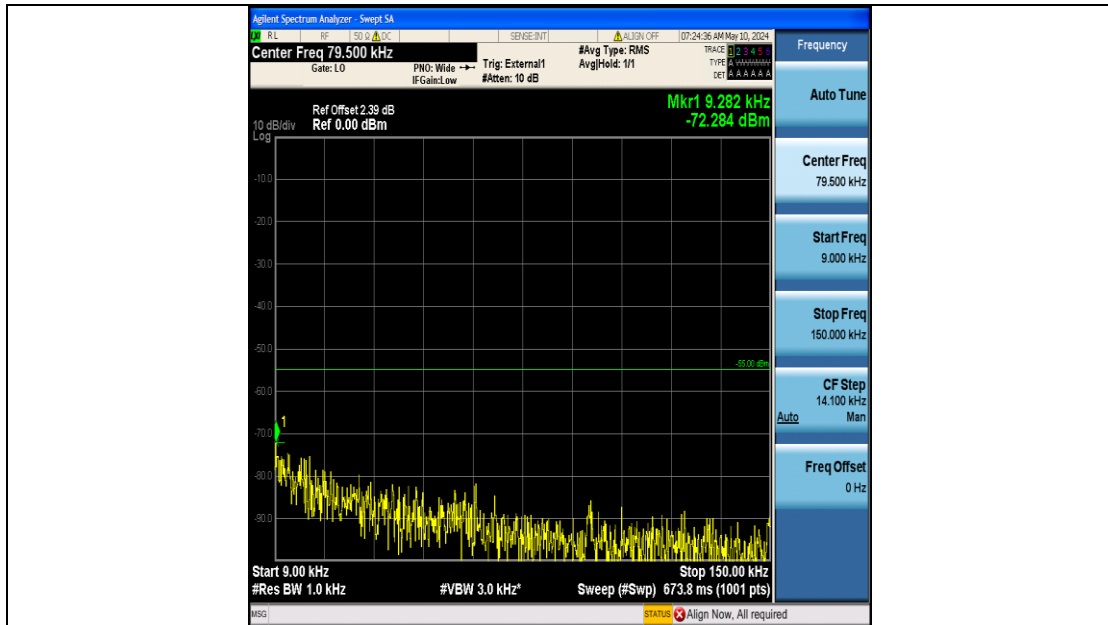

Band41_15MHz_16QAM_39725_75RB#0_20000~27000_20000~27000

Band41_15MHz_16QAM_40620_75RB#0_0.009~0.15_0.009~0.15