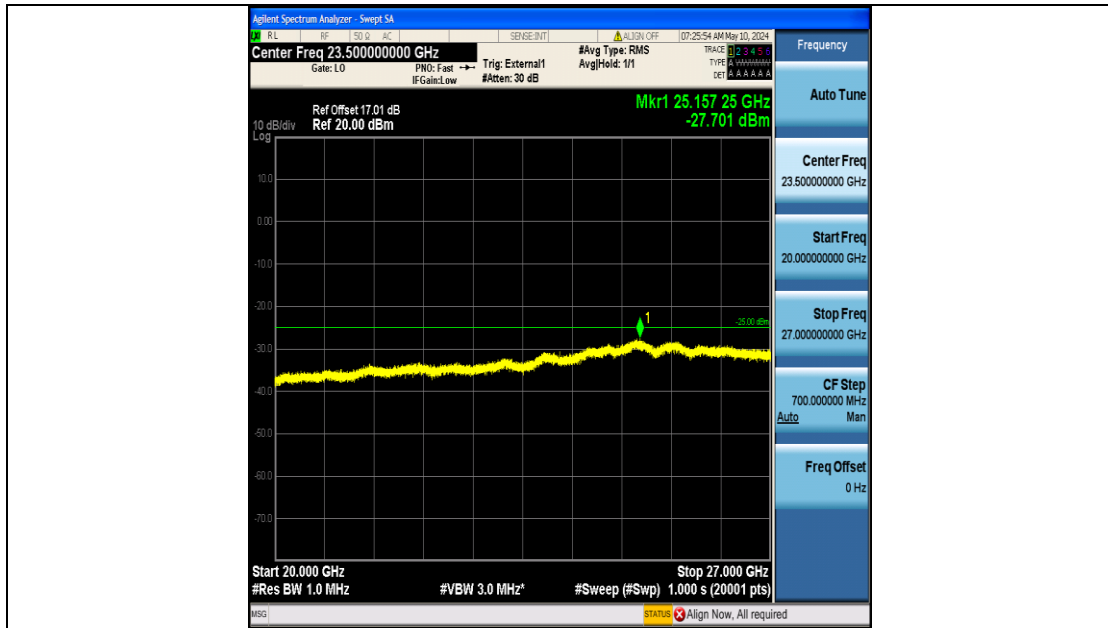

Band41_15MHz_16QAM_40620_75RB#0_1000~20000_1000~20000

Band41_15MHz_16QAM_40620_75RB#0_20000~27000_20000~27000