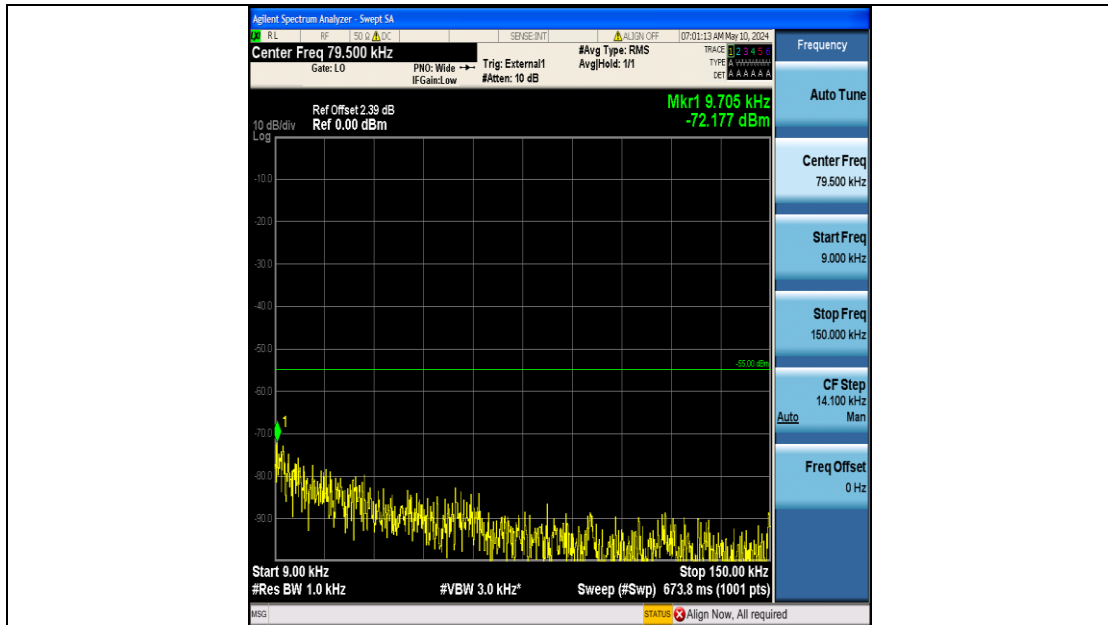

Band41_5MHz_16QAM_41565_25RB#0_20000~27000_20000~27000

Band41_10MHz_QPSK_39700_50RB#0_0.009~0.15_0.009~0.15