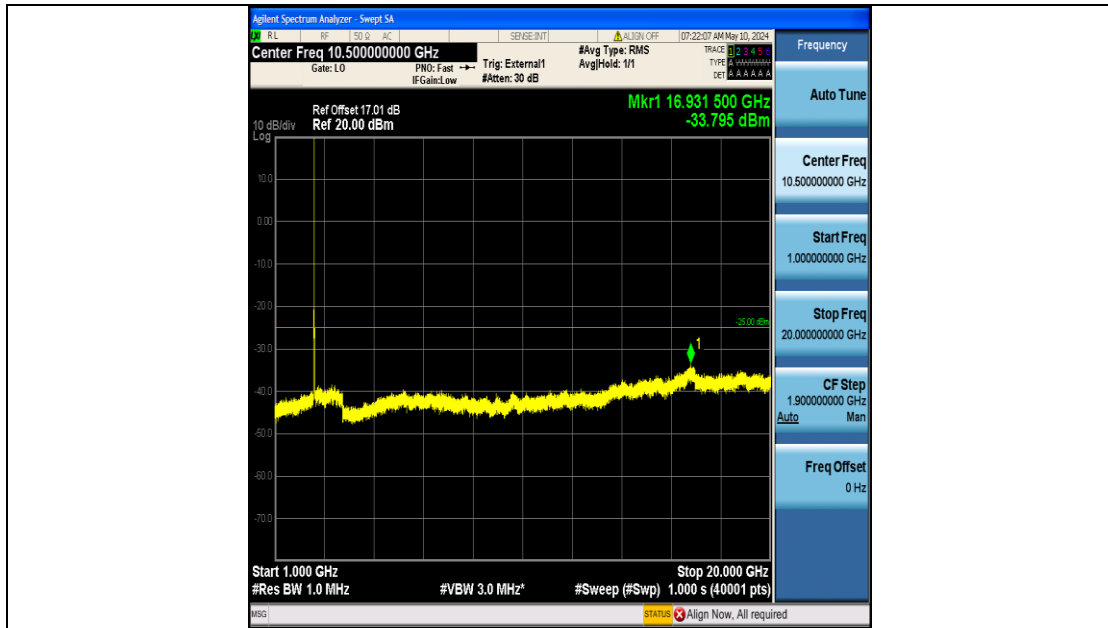

Band41_15MHz_16QAM_39725_75RB#0_30~1000_30~1000

Band41_15MHz_16QAM_39725_75RB#0_1000~20000_1000~20000