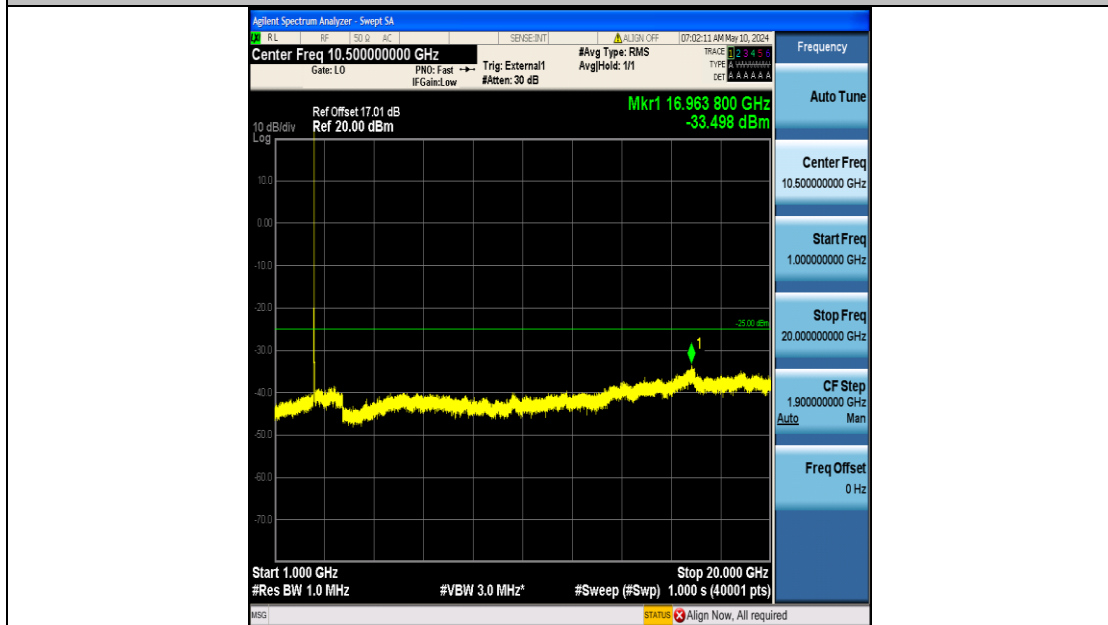

Band41_5MHz_16QAM_41565_25RB#0_20000~27000_20000~27000

Band41_10MHz_QPSK_39700_50RB#0_0.009~0.15_0.009~0.15

Band41_10MHz_QPSK_39700_50RB#0_0.15~30_0.15~30

Band41_10MHz_QPSK_39700_50RB#0_30~1000_30~1000

Band41_10MHz_QPSK_39700_50RB#0_1000~20000_1000~20000