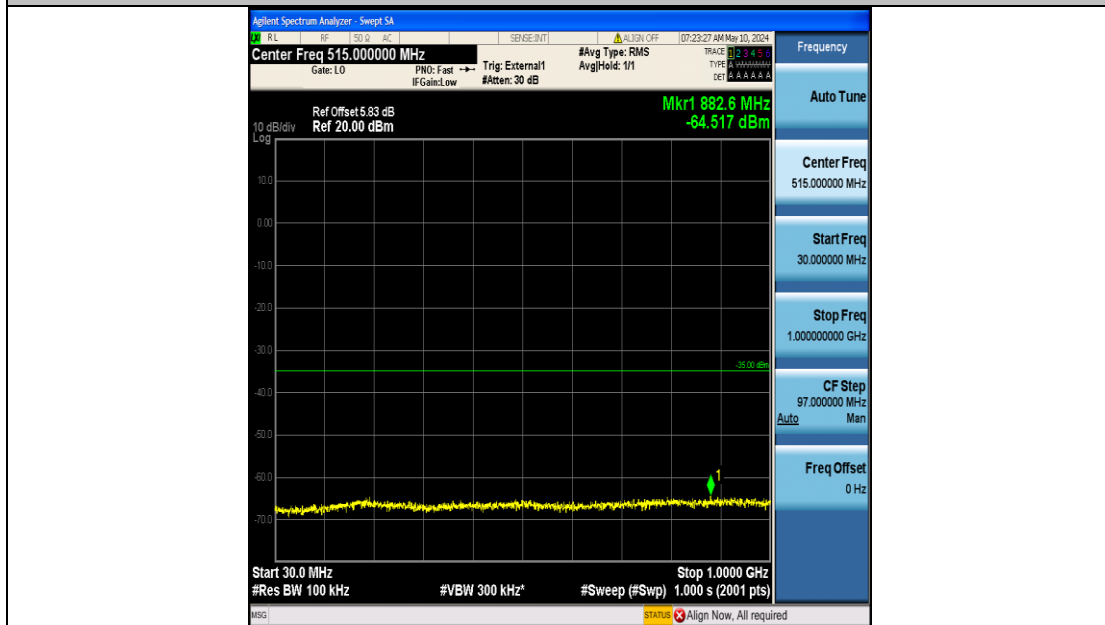

Band41_15MHz_QPSK_40620_75RB#0_0.15~30_0.15~30

Band41_15MHz_QPSK_40620_75RB#0_30~1000_30~1000