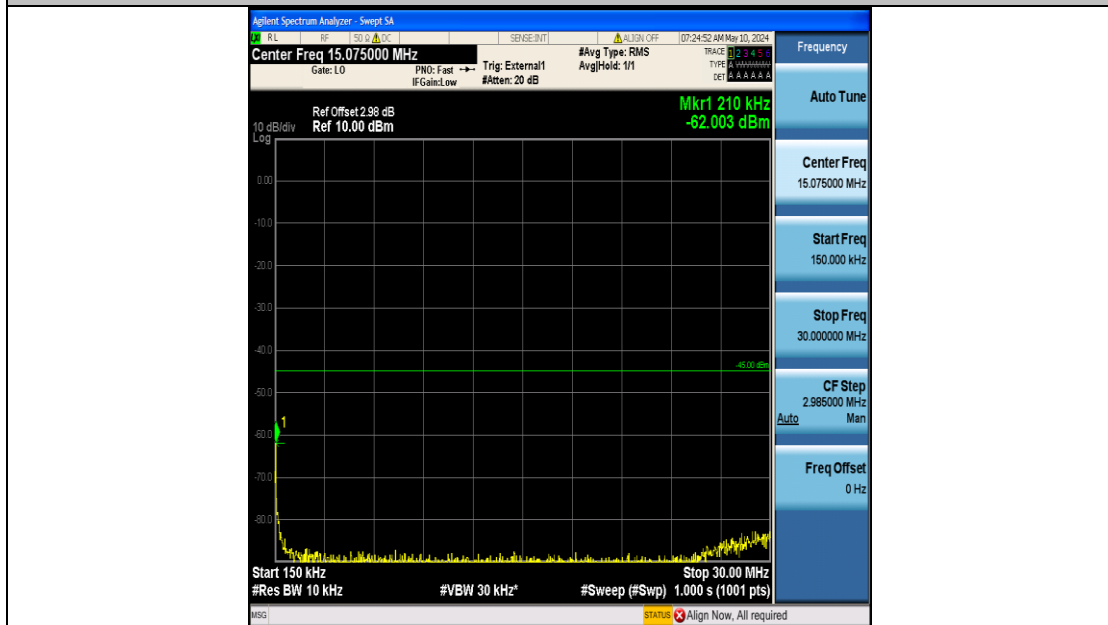

Band41_15MHz_16QAM_40620_75RB#0_0.009~0.15_0.009~0.15

Band41_15MHz_16QAM_40620_75RB#0_0.15~30_0.15~30