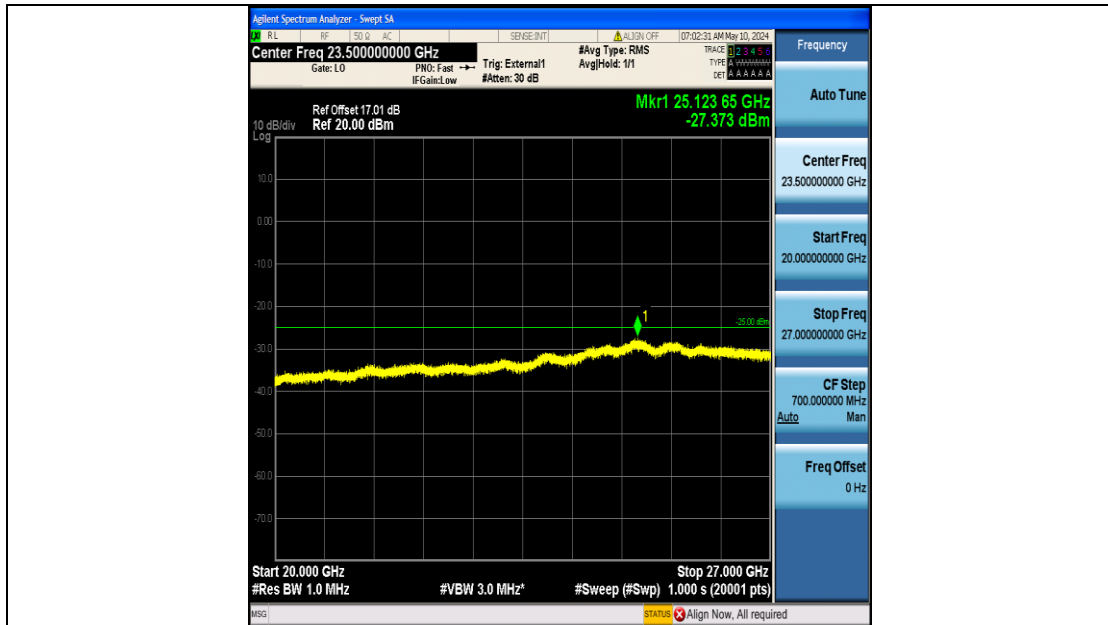

Band41_5MHz_16QAM_41565_25RB#0_20000~27000_20000~27000

Band41_10MHz_QPSK_39700_50RB#0_0.009~0.15_0.009~0.15

Band41_10MHz_QPSK_39700_50RB#0_0.15~30_0.15~30

Band41_10MHz_QPSK_39700_50RB#0_30~1000_30~1000

Band41_10MHz_QPSK_39700_50RB#0_1000~20000_1000~20000