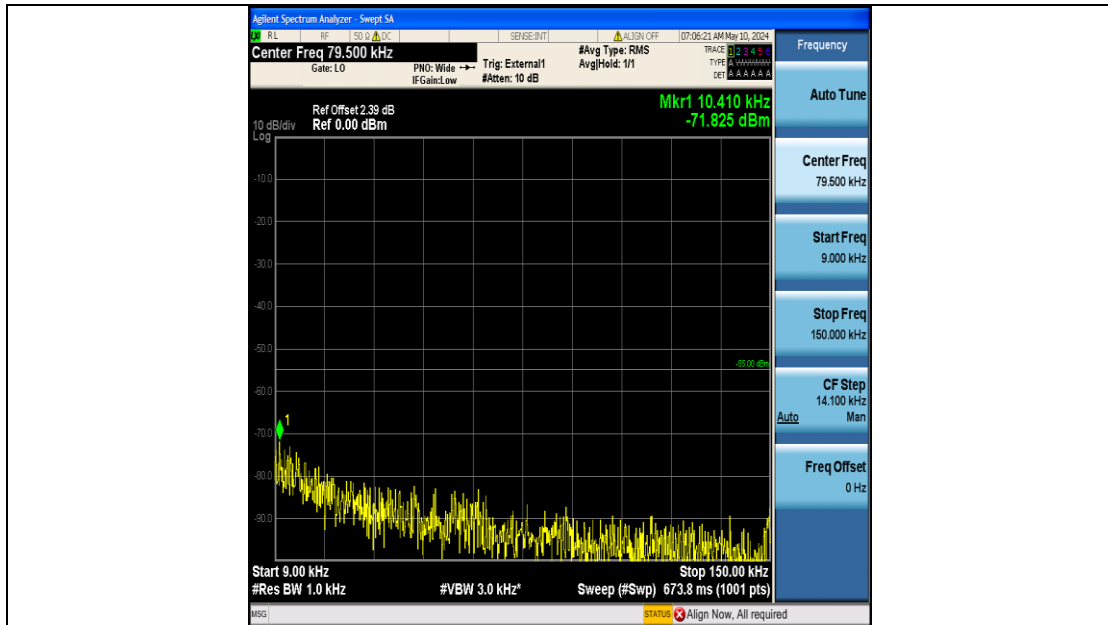

Band41_10MHz_16QAM_39700_50RB#0_20000~27000_20000~27000

Band41_10MHz_16QAM_40620_50RB#0_0.009~0.15_0.009~0.15