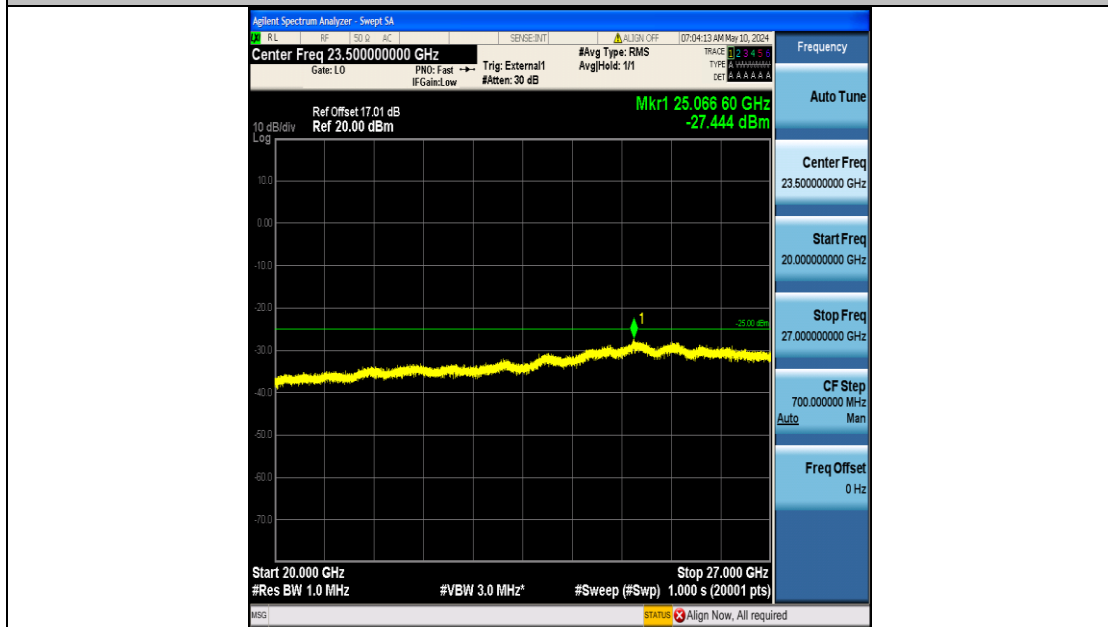

Band41_10MHz_16QAM_39700_50RB#0_1000~20000_1000~20000

Band41_10MHz_16QAM_39700_50RB#0_20000~27000_20000~27000