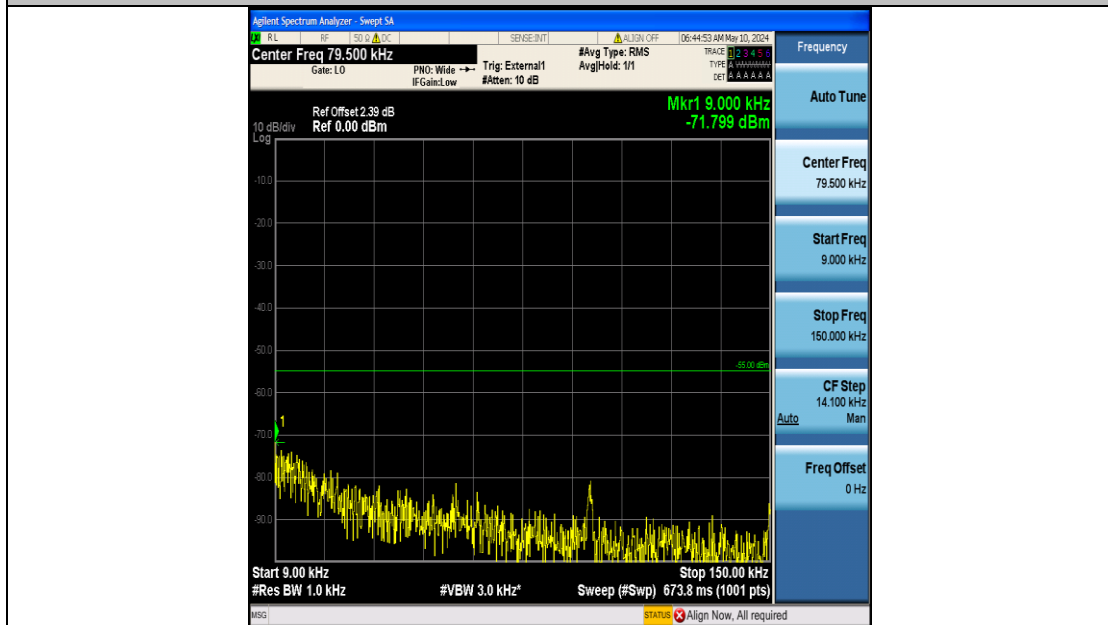

Band41_5MHz_QPSK_41565_25RB#0_2000~27000_2000~27000

Band41_5MHz_16QAM_39675_25RB#0_0.009~0.15_0.009~0.15

Band41_5MHz_16QAM_39675_25RB#0_0.15~30_0.15~30

Band41_5MHz_16QAM_39675_25RB#0_30~1000_30~1000

Band41_5MHz_16QAM_39675_25RB#0_1000~20000_1000~20000