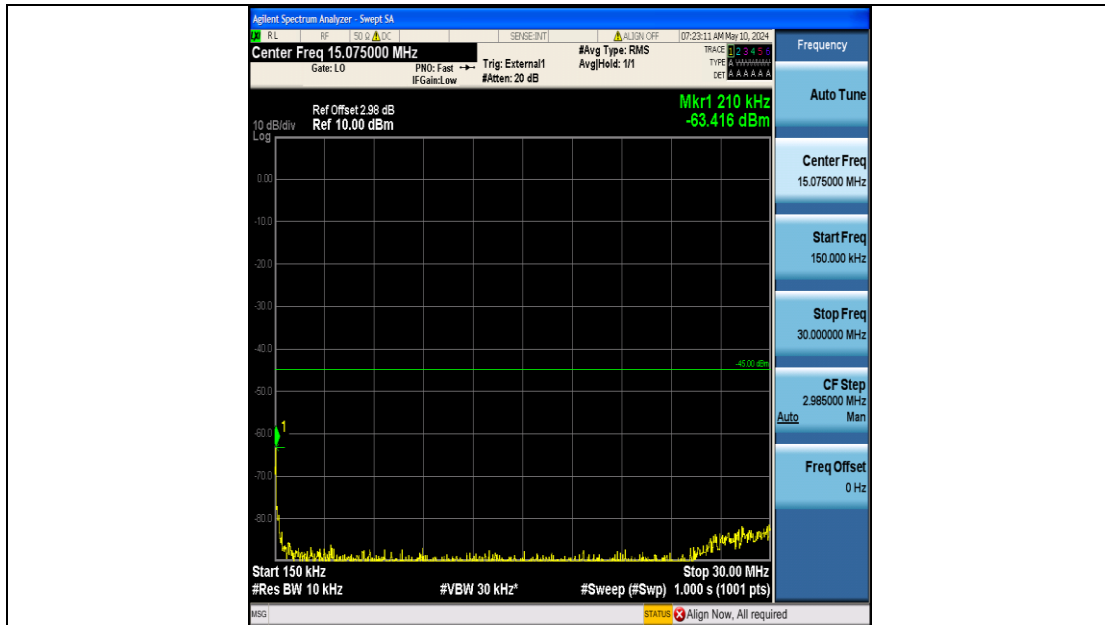

Band41_15MHz_QPSK_40620_75RB#0_0.009~0.15_0.009~0.15

Band41_15MHz_QPSK_40620_75RB#0_0.15~30_0.15~30