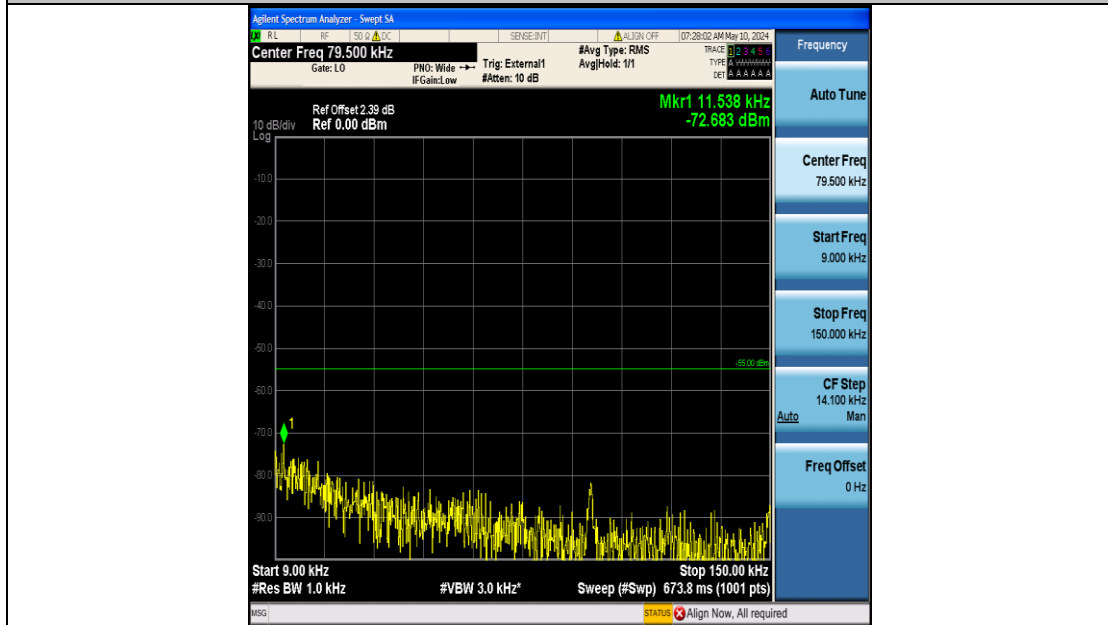

Band41_15MHz_16QAM_40620_75RB#0_20000~27000_20000~27000

Band41_15MHz_16QAM_41515_75RB#0_0.009~0.15_0.009~0.15