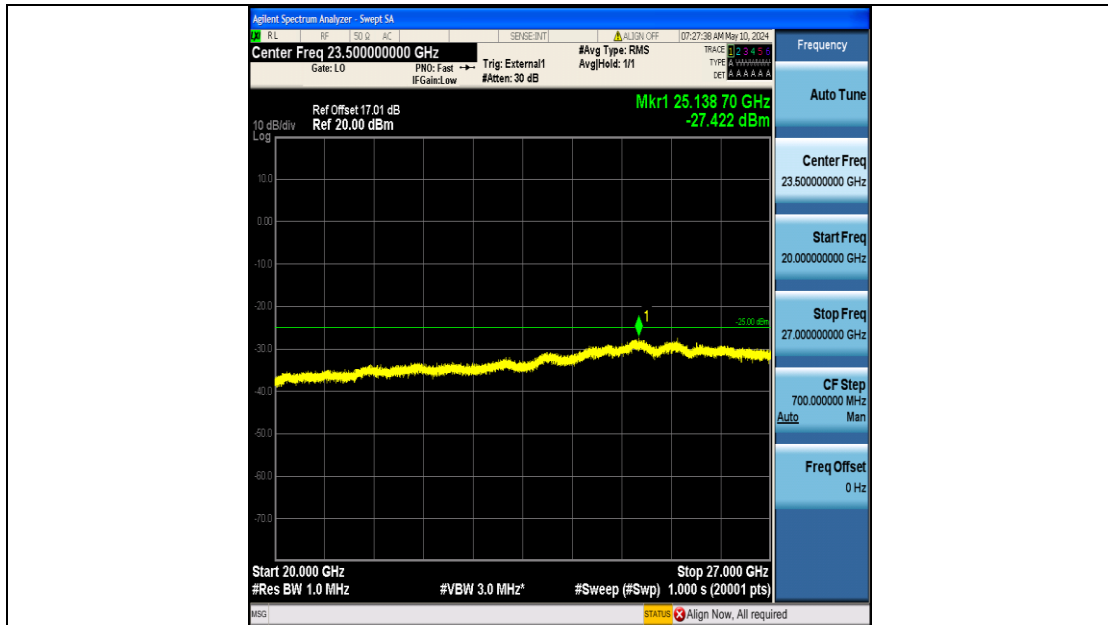

Band41_15MHz_QPSK_41515_75RB#0_0.009~0.15_0.009~0.15

Band41_15MHz_QPSK_41515_75RB#0_0.15~30_0.15~30

Band41_15MHz_QPSK_41515_75RB#0_30~1000_30~1000

Band41_15MHz_QPSK_41515_75RB#0_1000~20000_1000~20000

Band41_15MHz_QPSK_41515_75RB#0_20000~27000_20000~27000