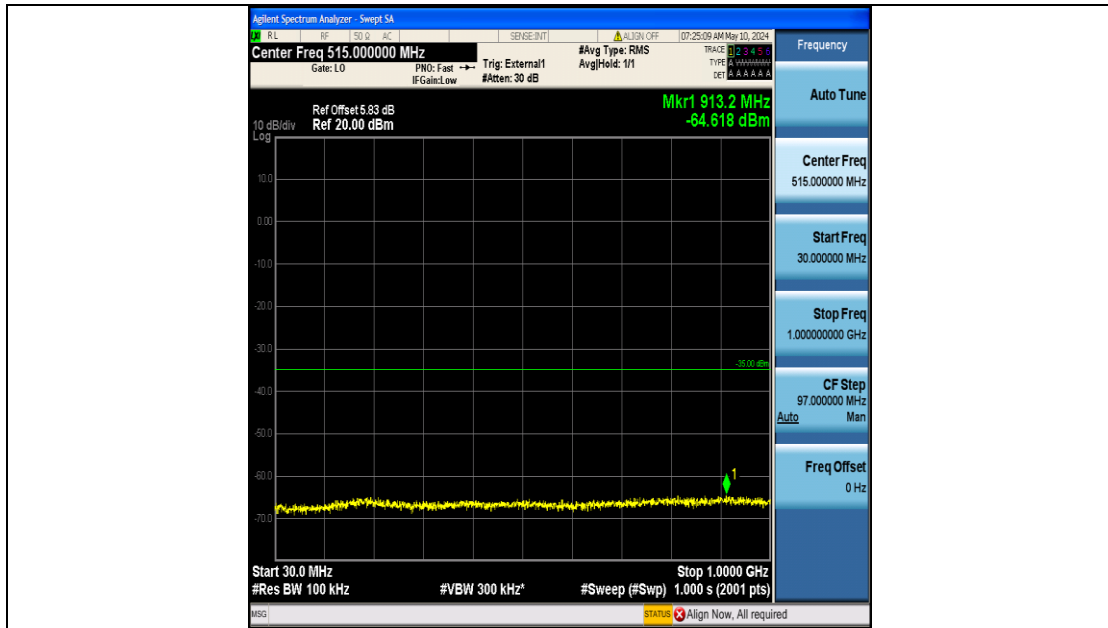

Band41_15MHz_16QAM_40620_75RB#0_0.15~30_0.15~30

Band41_15MHz_16QAM_40620_75RB#0_30~1000_30~1000