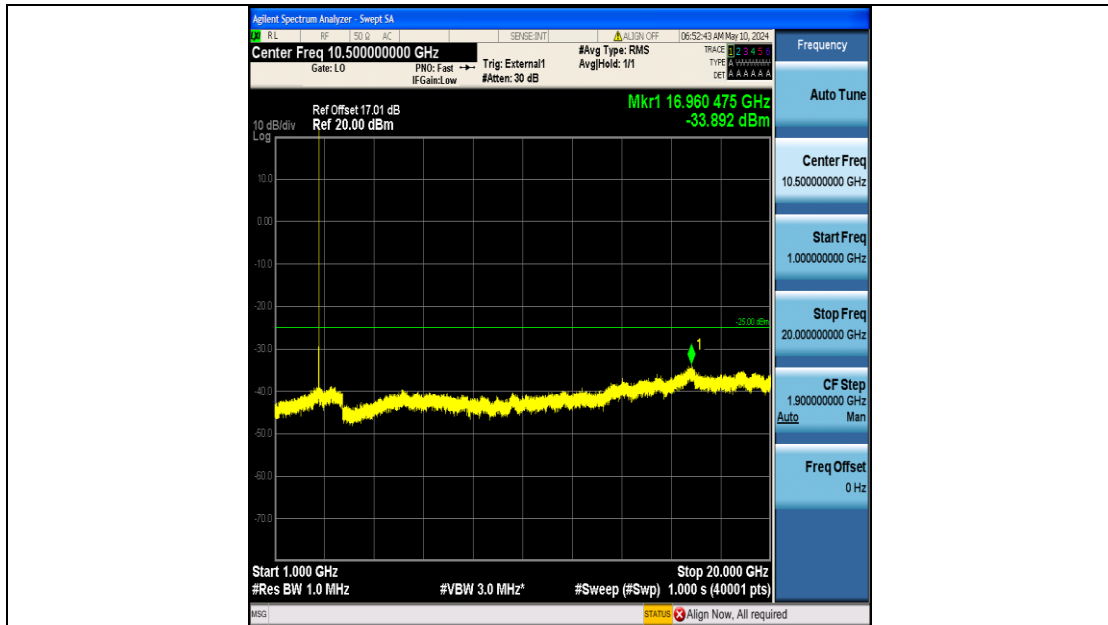

Band41_5MHz_16QAM_40620_25RB#0_20000~27000_20000~27000

Band41_5MHz_16QAM_41565_25RB#0_0.009~0.15_0.009~0.15

Band41_5MHz_16QAM_41565_25RB#0_0.15~30_0.15~30

Band41_5MHz_16QAM_41565_25RB#0_30~1000_30~1000

Band41_5MHz_16QAM_41565_25RB#0_1000~20000_1000~20000