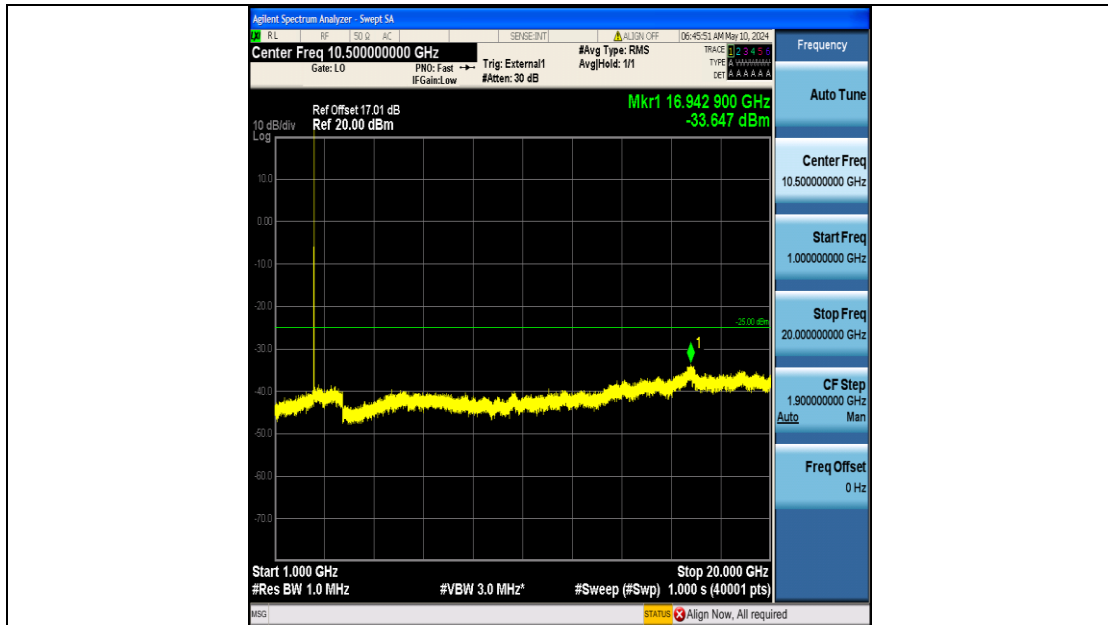

Band41_5MHz_QPSK_41565_25RB#0_2000~27000_2000~27000

Band41_5MHz_16QAM_39675_25RB#0_0.009~0.15_0.009~0.15

Band41_5MHz_16QAM_39675_25RB#0_0.15~30_0.15~30

Band41_5MHz_16QAM_39675_25RB#0_30~1000_30~1000

Band41_5MHz_16QAM_39675_25RB#0_1000~20000_1000~20000