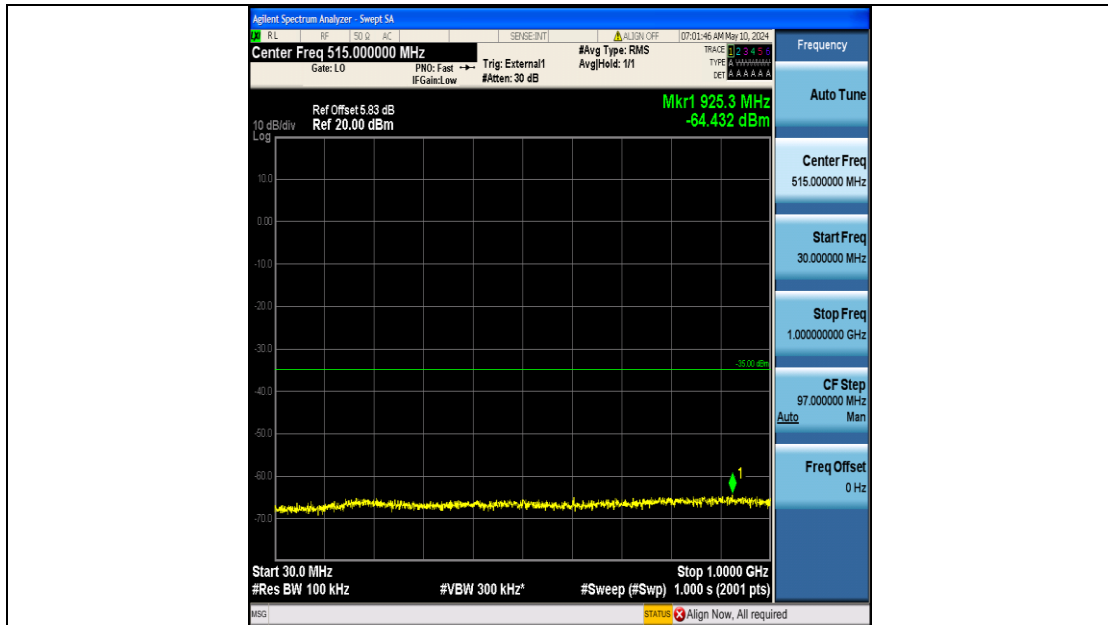

Band41_10MHz_QPSK_39700_50RB#0_0.15~30_0.15~30

Band41_10MHz_QPSK_39700_50RB#0_30~1000_30~1000