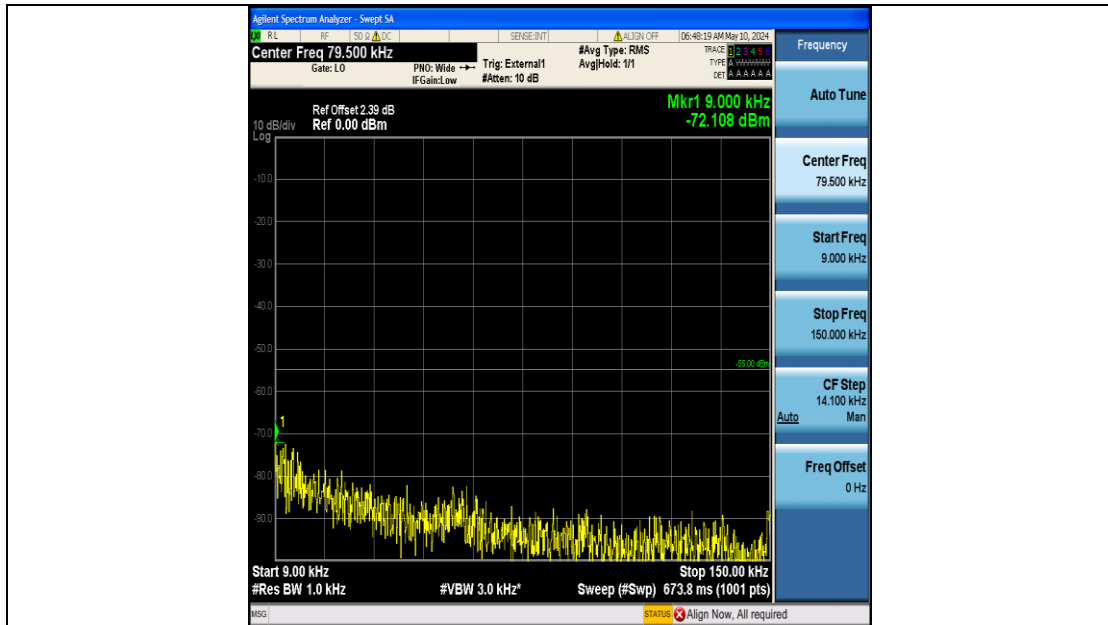

Band41_5MHz_16QAM_39675_25RB#0_20000~27000_20000~27000

Band41_5MHz_16QAM_40620_25RB#0_0.009~0.15_0.009~0.15