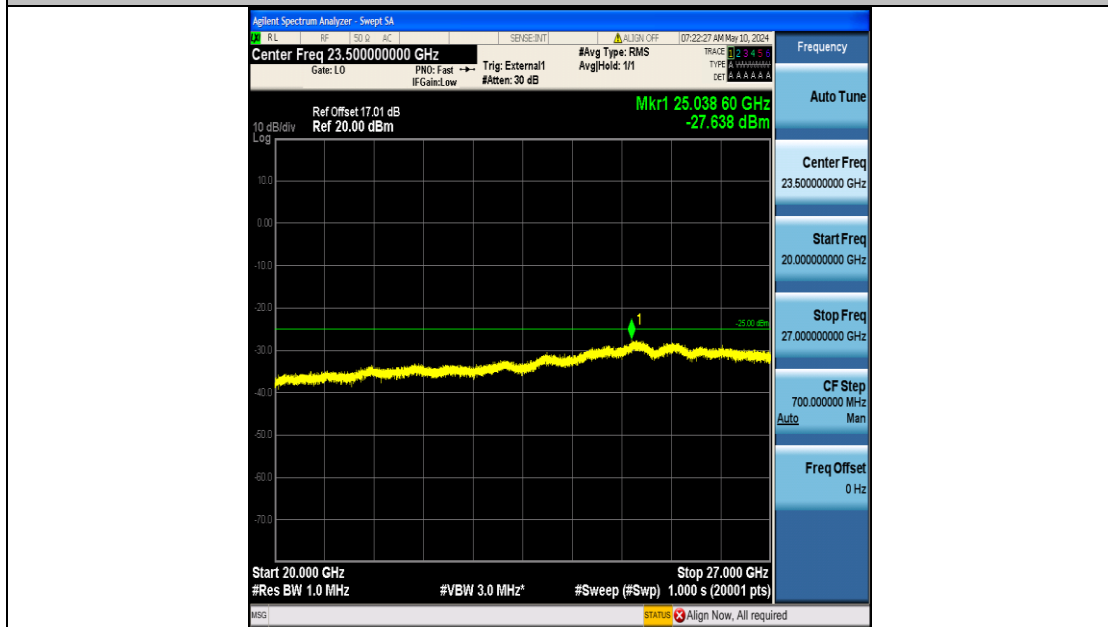

Band41_15MHz_16QAM_39725_75RB#0_0.009~0.15_0.009~0.15

Band41_15MHz_16QAM_39725_75RB#0_0.15~30_0.15~30

Band41_15MHz_16QAM_39725_75RB#0_30~1000_30~1000

Band41_15MHz_16QAM_39725_75RB#0_1000~20000_1000~20000