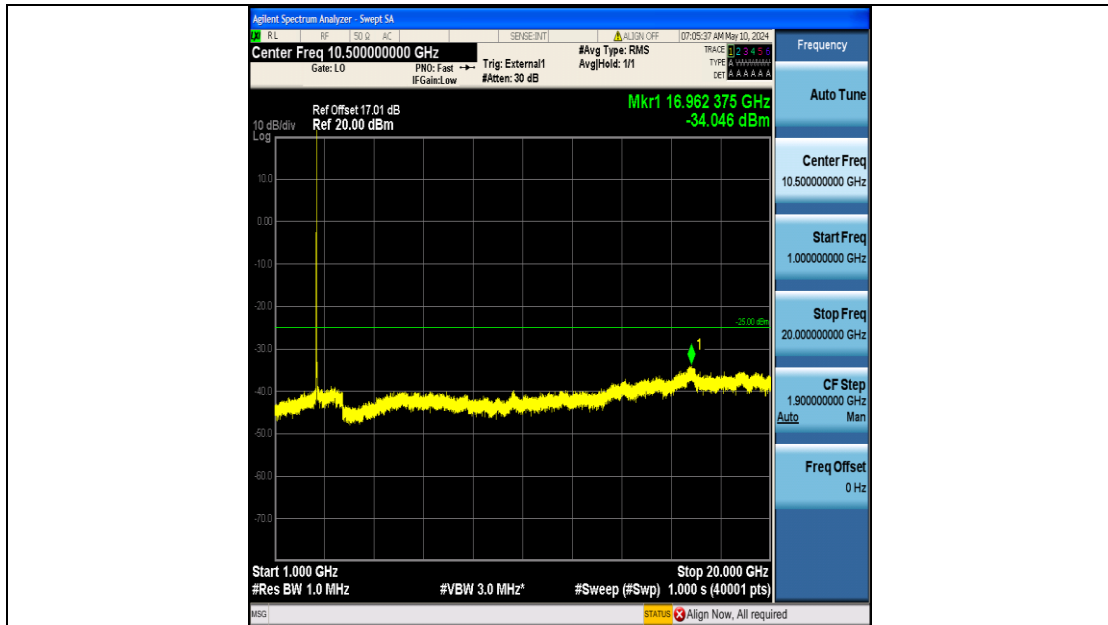

Band41_10MHz_QPSK_39700_50RB#0_20000~27000_20000~27000

Band41_10MHz_QPSK_40620_50RB#0_0.009~0.15_0.009~0.15

Band41_10MHz_QPSK_40620_50RB#0_0.15~30_0.15~30

Band41_10MHz_QPSK_40620_50RB#0_30~1000_30~1000

Band41_10MHz_QPSK_40620_50RB#0_1000~20000_1000~20000