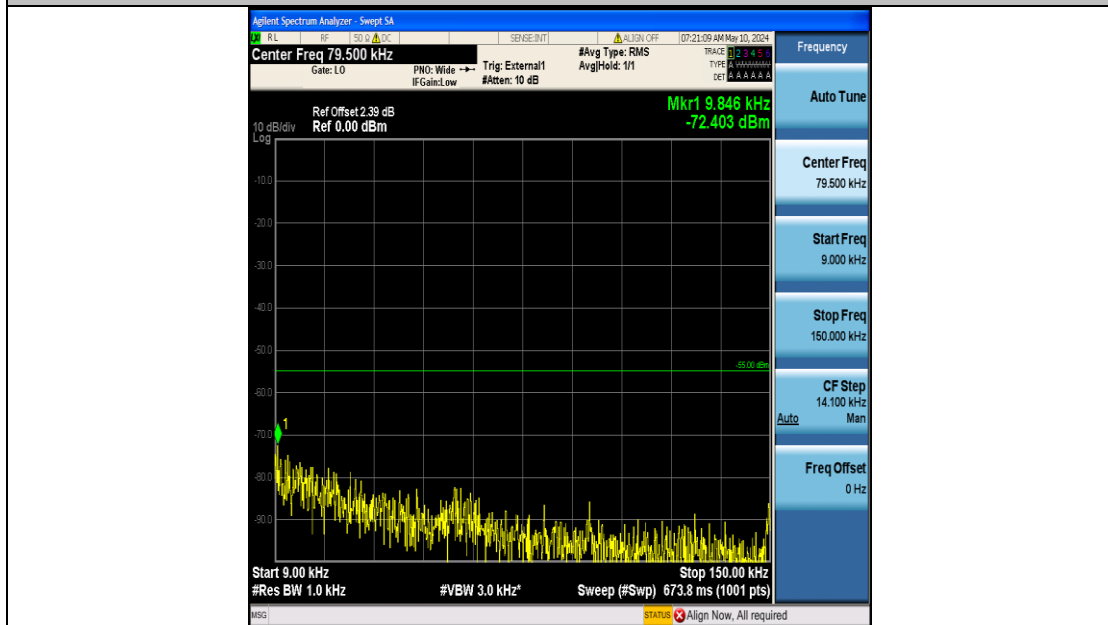

Band41_15MHz_QPSK_41515_75RB#0_0.009~0.15_0.009~0.15

Band41_15MHz_QPSK_41515_75RB#0_0.15~30_0.15~30

Band41_15MHz_QPSK_41515_75RB#0_30~1000_30~1000

Band41_15MHz_QPSK_41515_75RB#0_1000~20000_1000~20000

Band41_15MHz_QPSK_41515_75RB#0_20000~27000_20000~27000