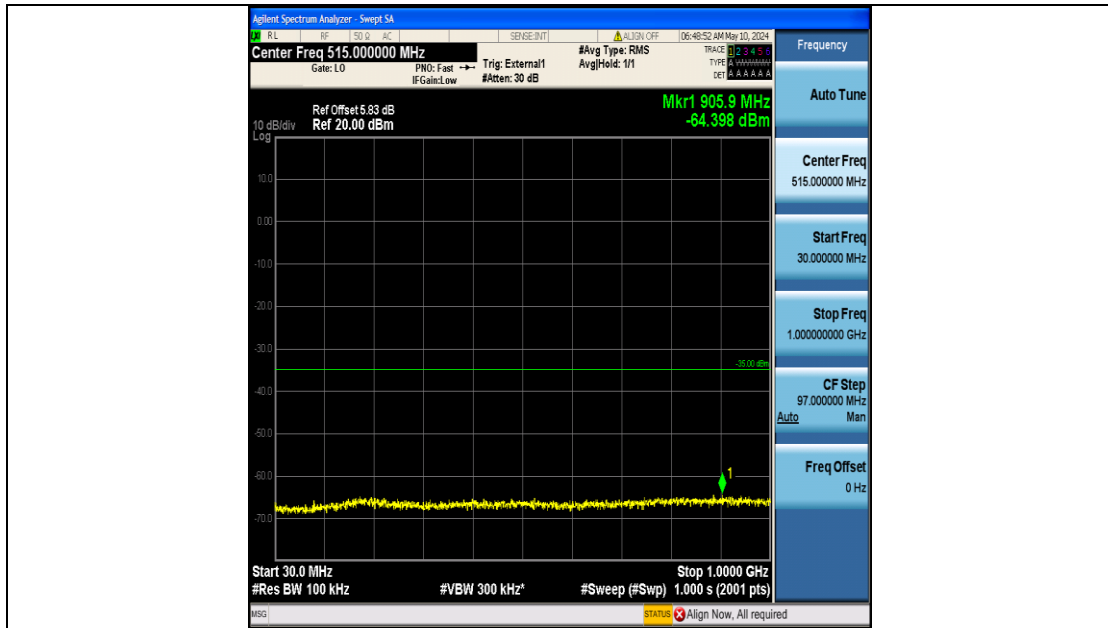

Band41_5MHz_16QAM_40620_25RB#0_0.15~30_0.15~30

Band41_5MHz_16QAM_40620_25RB#0_30~1000_30~1000