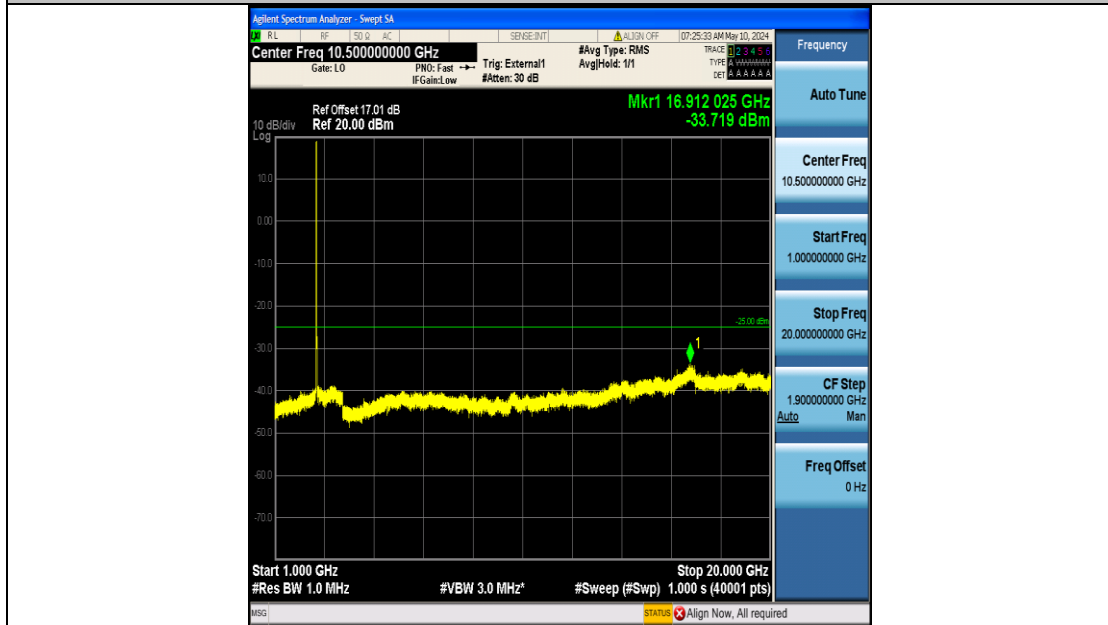

Band41_15MHz_16QAM_39725_75RB#0_20000~27000_20000~27000

Band41_15MHz_16QAM_40620_75RB#0_0.009~0.15_0.009~0.15

Band41_15MHz_16QAM_40620_75RB#0_0.15~30_0.15~30

Band41_15MHz_16QAM_40620_75RB#0_30~1000_30~1000