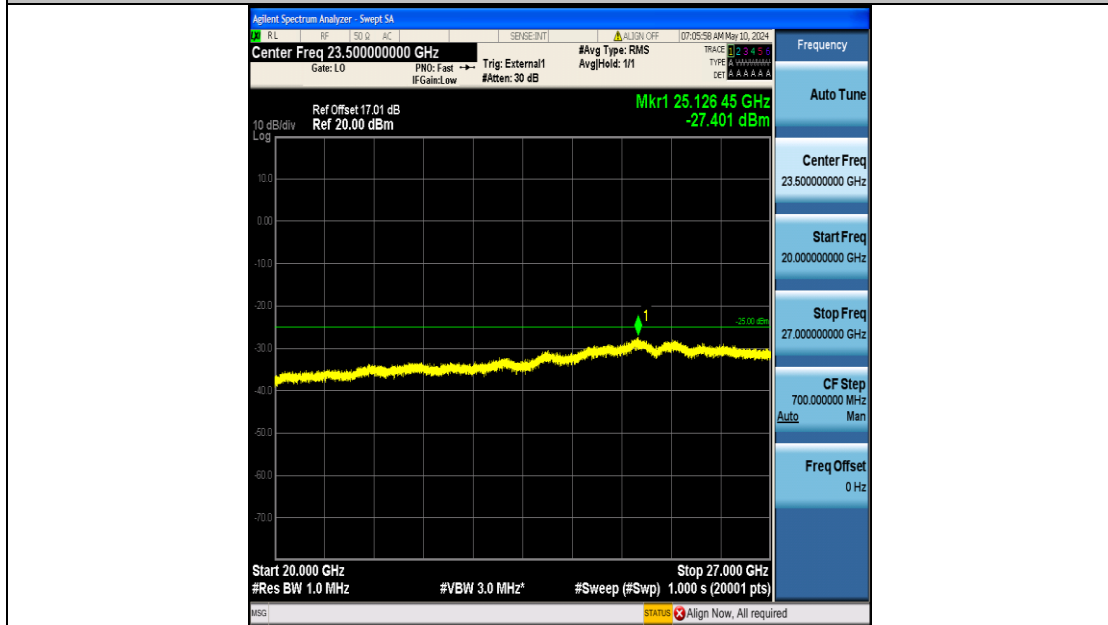

Band41_10MHz_QPSK_39700_50RB#0_20000~27000_20000~27000

Band41_10MHz_QPSK_40620_50RB#0_0.009~0.15_0.009~0.15

Band41_10MHz_QPSK_40620_50RB#0_0.15~30_0.15~30

Band41_10MHz_QPSK_40620_50RB#0_30~1000_30~1000

Band41_10MHz_QPSK_40620_50RB#0_1000~20000_1000~20000