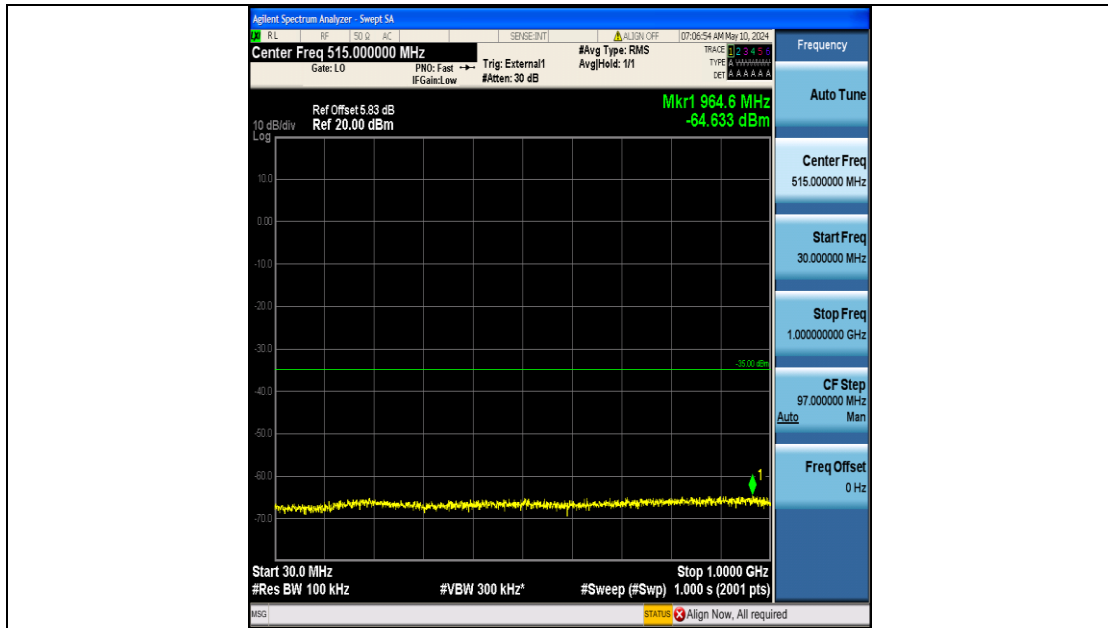

Band41_10MHz_16QAM_39700_50RB#0_1000~20000_1000~20000

Band41_10MHz_16QAM_39700_50RB#0_20000~27000_20000~27000

Band41_10MHz_16QAM_40620_50RB#0_0.009~0.15_0.009~0.15

Band41_10MHz_16QAM_40620_50RB#0_0.15~30_0.15~30