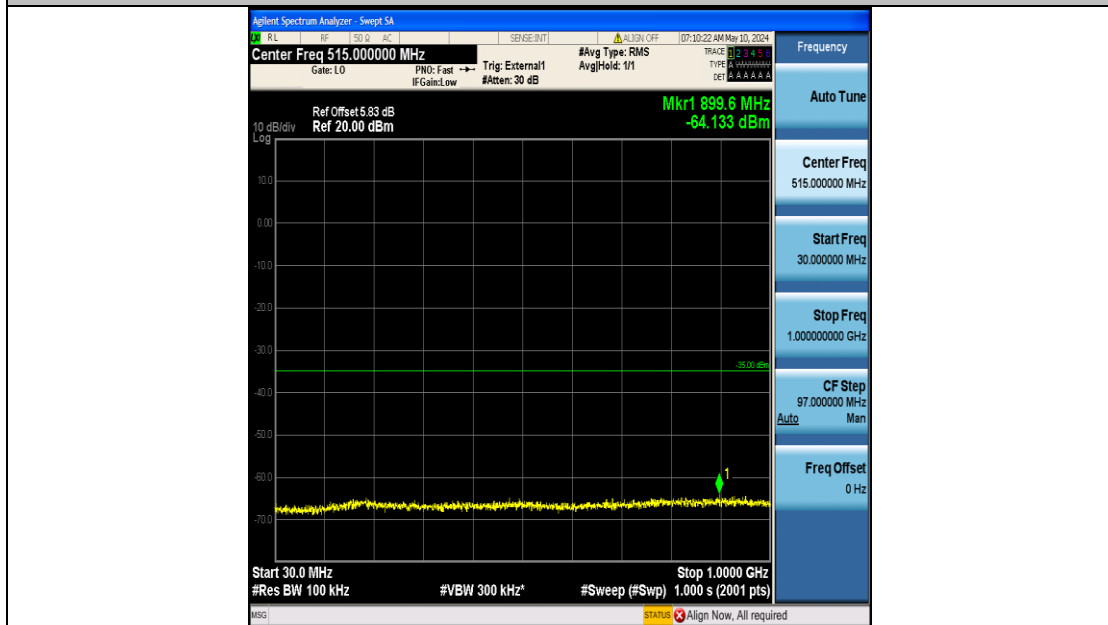

Band41_10MHz_16QAM_41540_50RB#0_0.15~30_0.15~30

Band41_10MHz_16QAM_41540_50RB#0_30~1000_30~1000