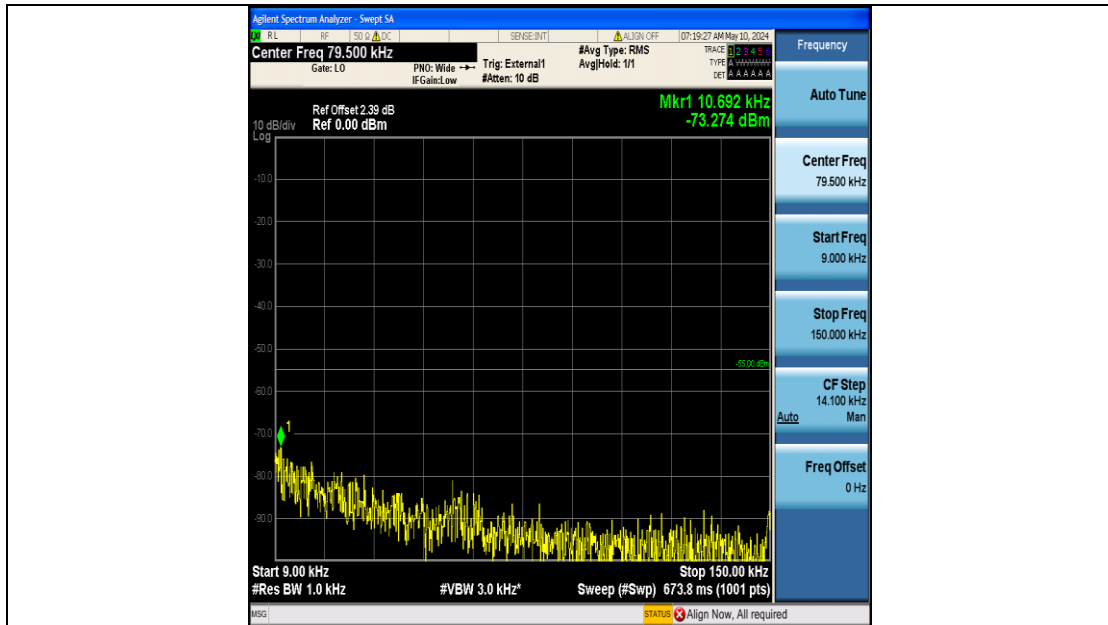

Band41_10MHz_16QAM_41540_50RB#0_0.15~30_0.15~30

Band41_10MHz_16QAM_41540_50RB#0_30~1000_30~1000

Band41_10MHz_16QAM_41540_50RB#0_1000~20000_1000~20000

Band41_10MHz_16QAM_41540_50RB#0_20000~27000_20000~27000