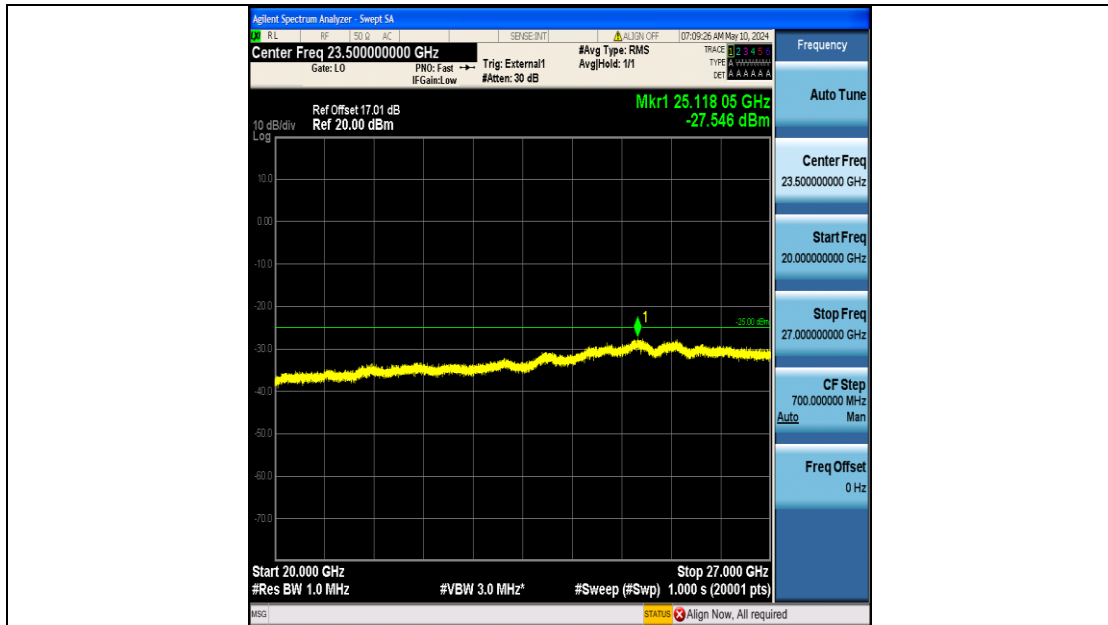

Band41_10MHz_QPSK_40620_50RB#0_20000~27000_20000~27000

Band41_10MHz_QPSK_41540_50RB#0_0.009~0.15_0.009~0.15

Band41_10MHz_QPSK_41540_50RB#0_0.15~30_0.15~30

Band41_10MHz_QPSK_41540_50RB#0_30~1000_30~1000

Band41_10MHz_QPSK_41540_50RB#0_1000~20000_1000~20000