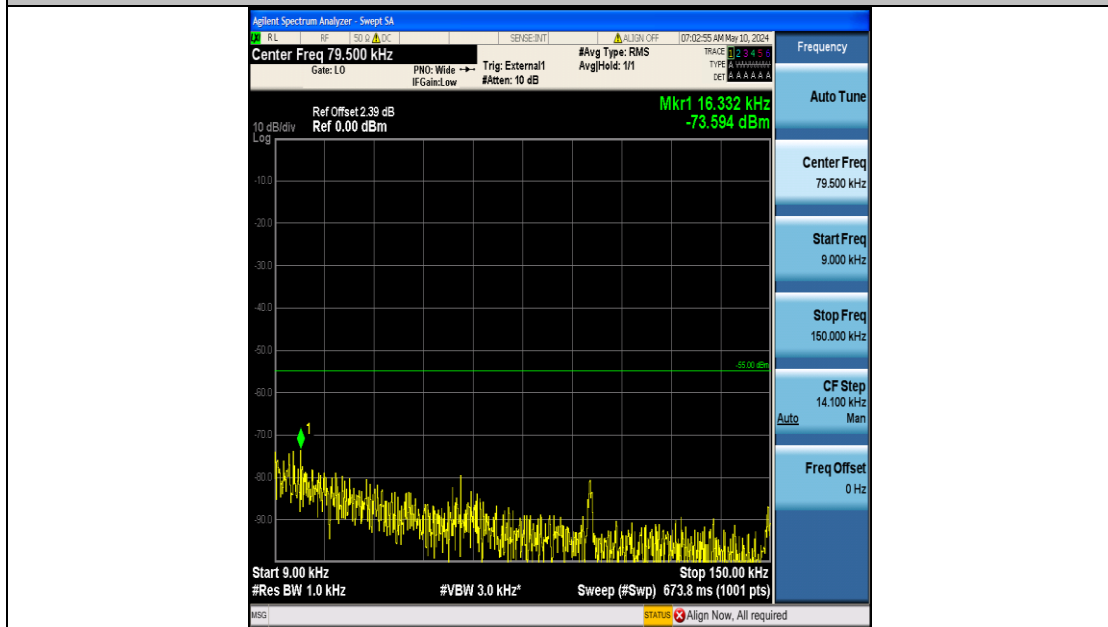

Band41_10MHz_QPSK_41540_50RB#0_20000~27000_20000~27000

Band41_10MHz_16QAM_39700_50RB#0_0.009~0.15_0.009~0.15