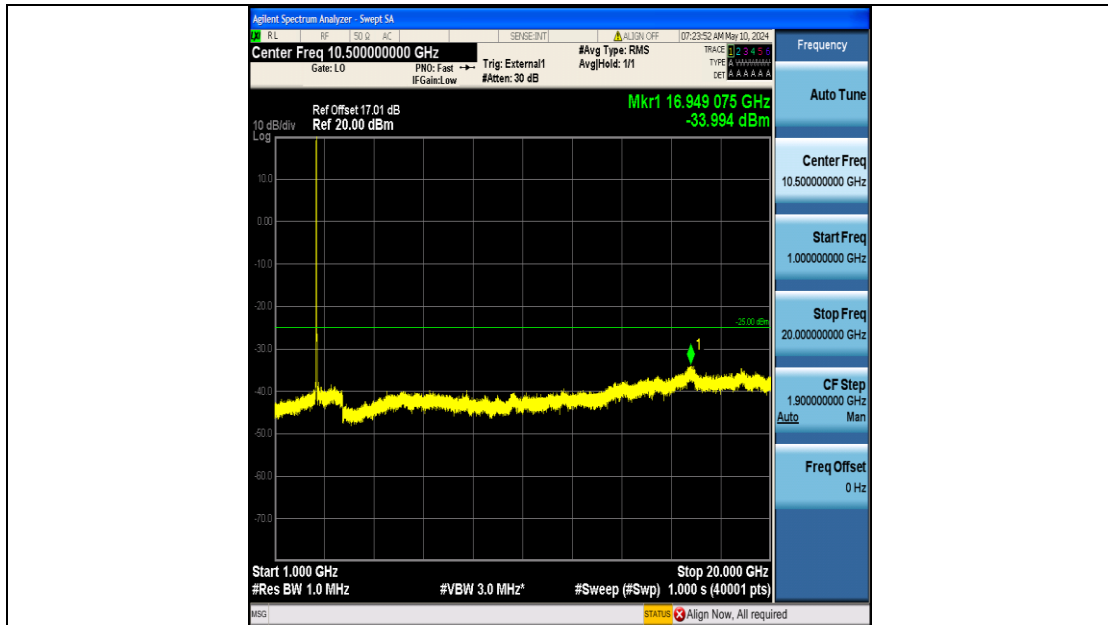

Band41_15MHz_QPSK_40620_75RB#0_30~1000_30~1000

Band41_15MHz_QPSK_40620_75RB#0_1000~20000_1000~20000