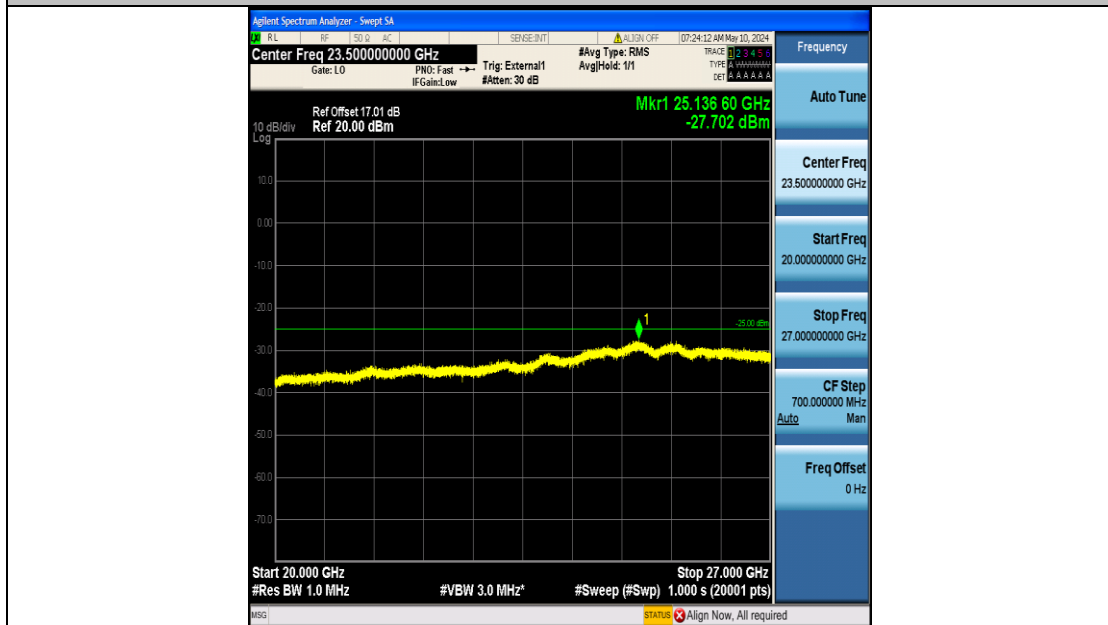

Band41_15MHz_QPSK_40620_75RB#0_0.009~0.15_0.009~0.15

Band41_15MHz_QPSK_40620_75RB#0_0.15~30_0.15~30

Band41_15MHz_QPSK_40620_75RB#0_30~1000_30~1000

Band41_15MHz_QPSK_40620_75RB#0_1000~20000_1000~20000

Band41_15MHz_QPSK_40620_75RB#0_20000~27000_20000~27000