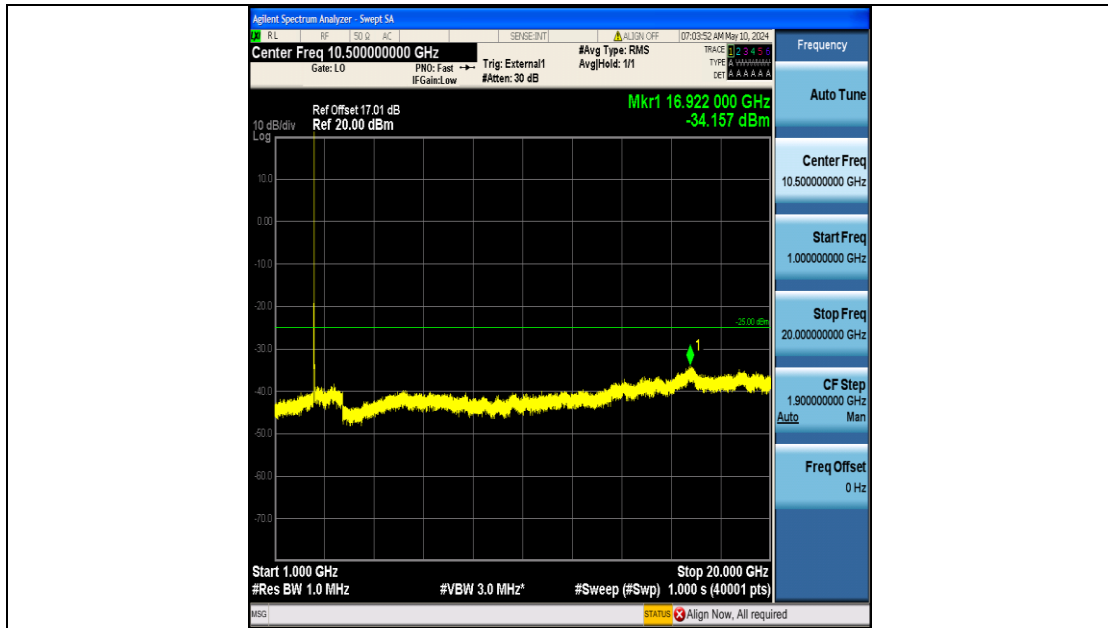

Band41_10MHz_QPSK_41540_50RB#0_20000~27000_20000~27000

Band41_10MHz_16QAM_39700_50RB#0_0.009~0.15_0.009~0.15

Band41_10MHz_16QAM_39700_50RB#0_0.15~30_0.15~30

Band41_10MHz_16QAM_39700_50RB#0_30~1000_30~1000