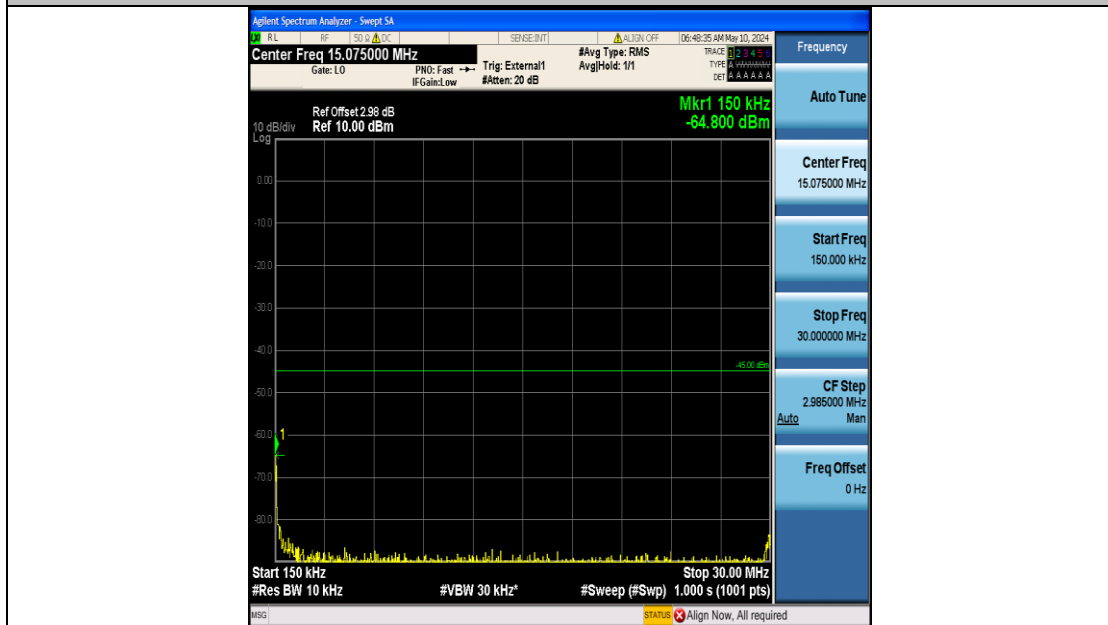

Band41_5MHz_16QAM_40620_25RB#0_0.009~0.15_0.009~0.15

Band41_5MHz_16QAM_40620_25RB#0_0.15~30_0.15~30