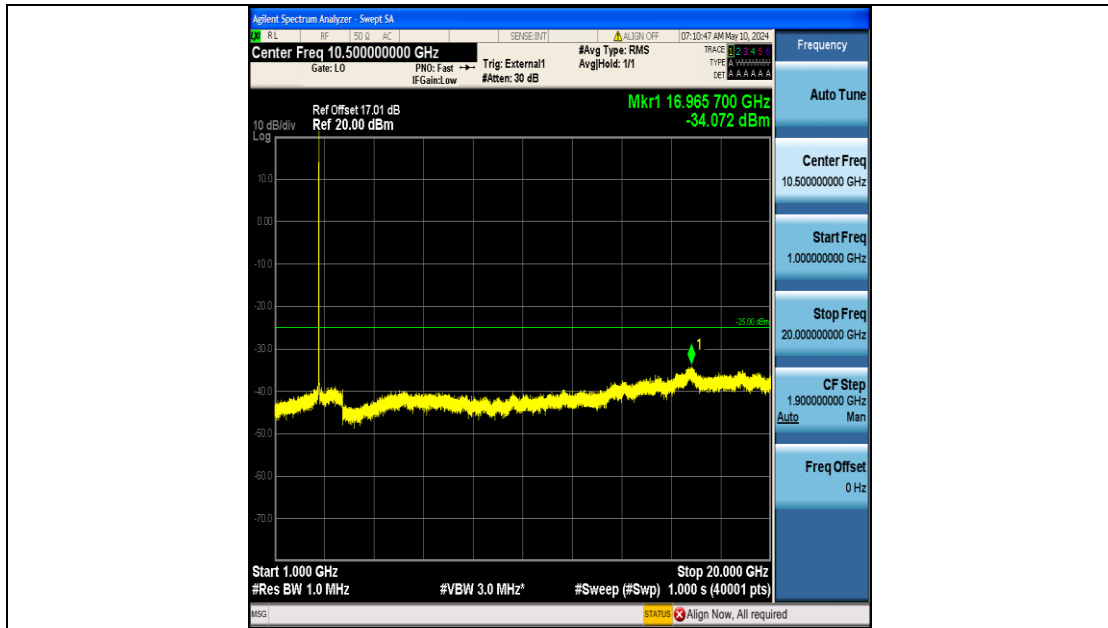

Band41_10MHz_16QAM_41540_50RB#0_30~1000_30~1000

Band41_10MHz_16QAM_41540_50RB#0_1000~20000_1000~20000