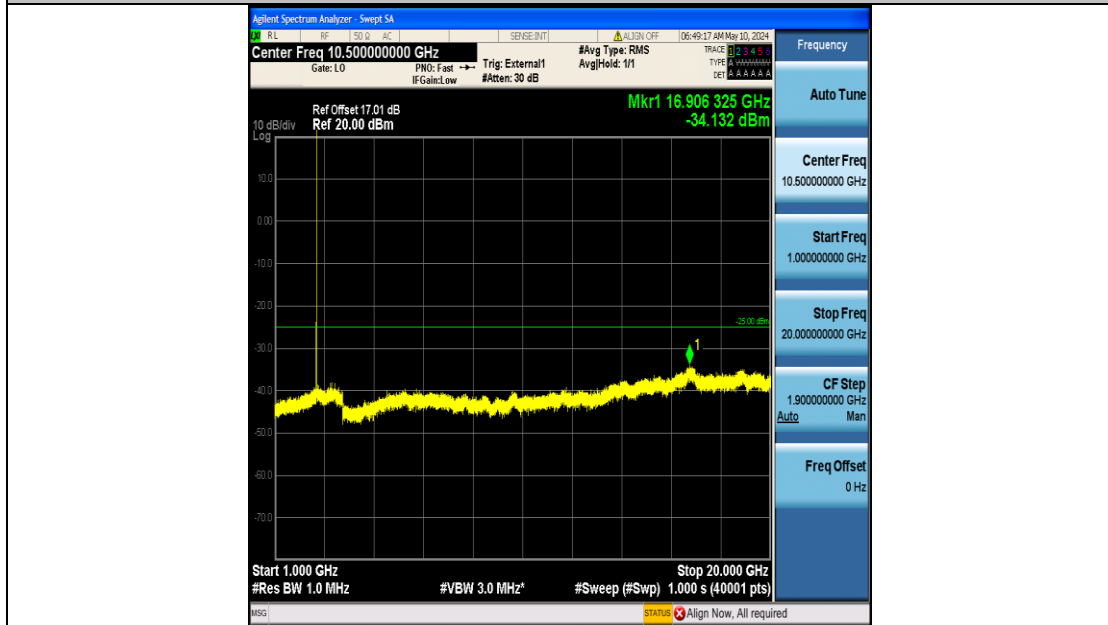

Band41_5MHz_16QAM_39675_25RB#0_20000~27000_20000~27000

Band41_5MHz_16QAM_40620_25RB#0_0.009~0.15_0.009~0.15

Band41_5MHz_16QAM_40620_25RB#0_0.15~30_0.15~30

Band41_5MHz_16QAM_40620_25RB#0_30~1000_30~1000

Band41_5MHz_16QAM_40620_25RB#0_1000~20000_1000~20000