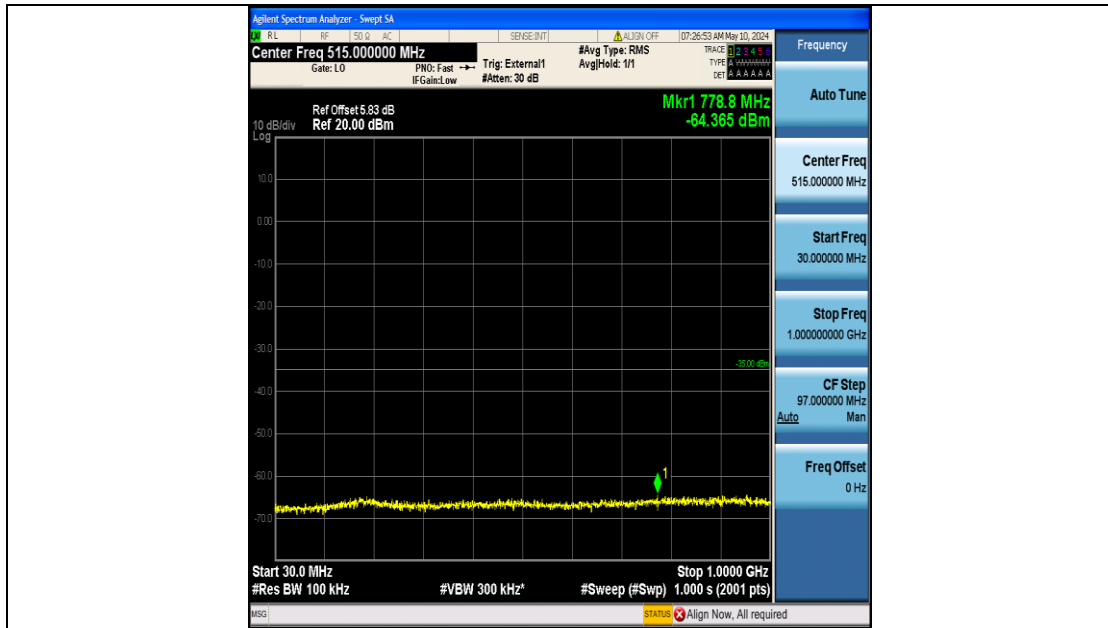

Band41_15MHz_QPSK_41515_75RB#0_0.15~30_0.15~30

Band41_15MHz_QPSK_41515_75RB#0_30~1000_30~1000