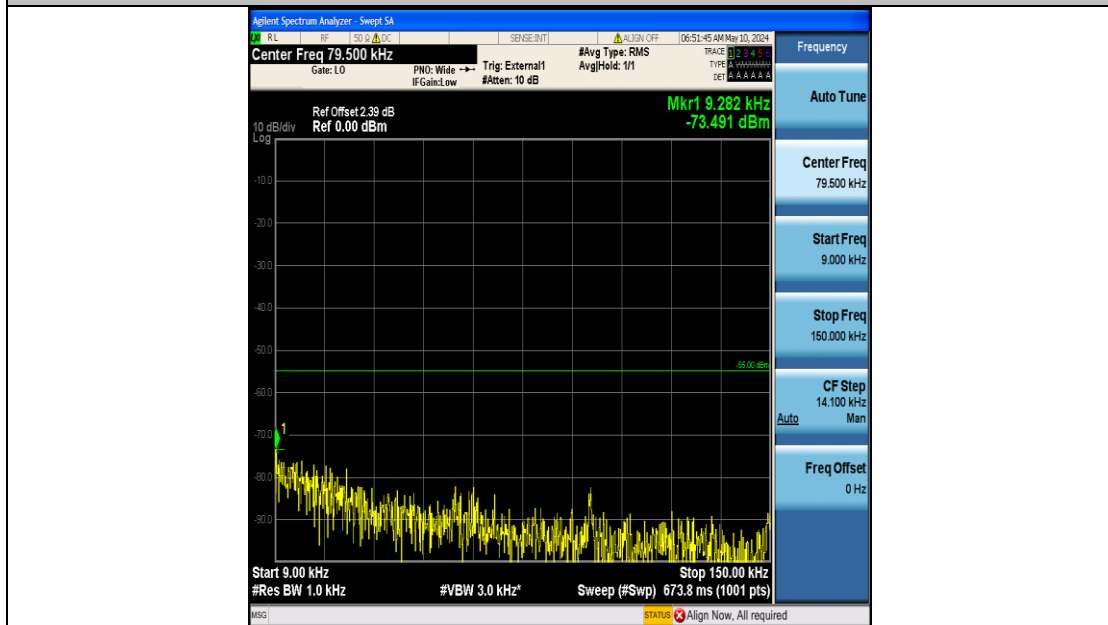

Band41_5MHz_16QAM_40620_25RB#0_20000~27000_20000~27000

Band41_5MHz_16QAM_41565_25RB#0_0.009~0.15_0.009~0.15