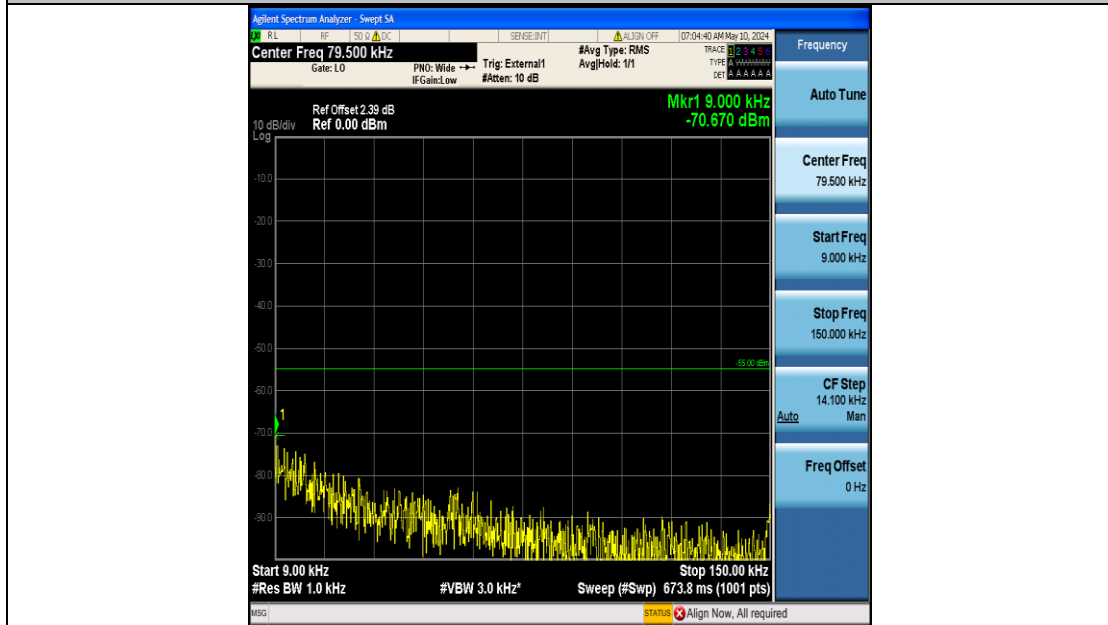

Band41_10MHz_QPSK_39700_50RB#0_20000~27000_20000~27000

Band41_10MHz_QPSK_40620_50RB#0_0.009~0.15_0.009~0.15