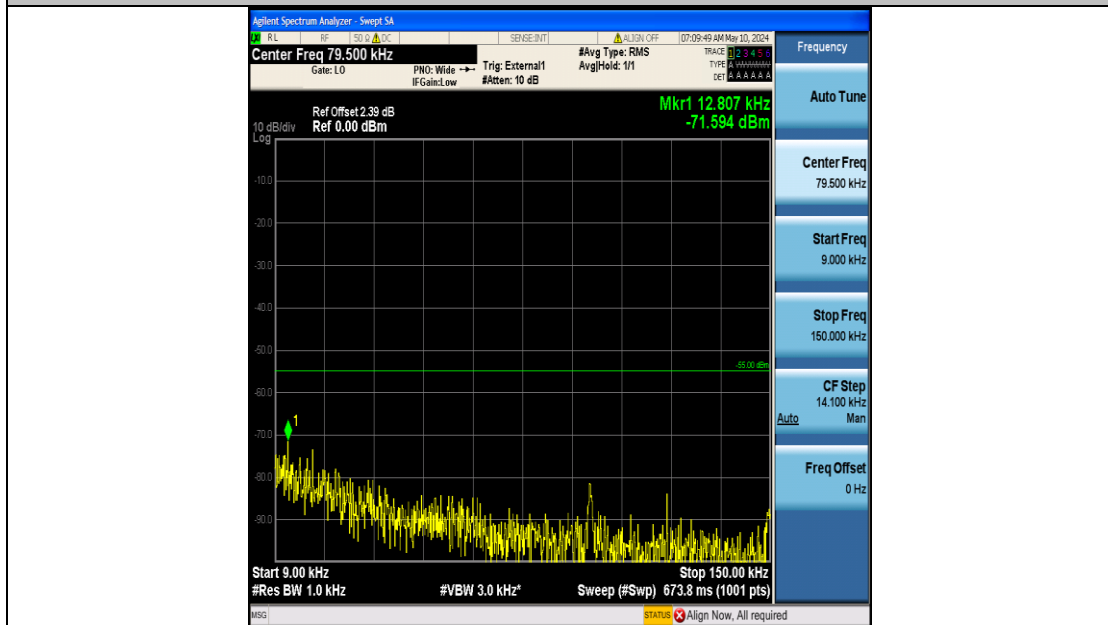

Band41_10MHz_16QAM_40620_50RB#0_20000~27000_20000~27000

Band41_10MHz_16QAM_41540_50RB#0_0.009~0.15_0.009~0.15