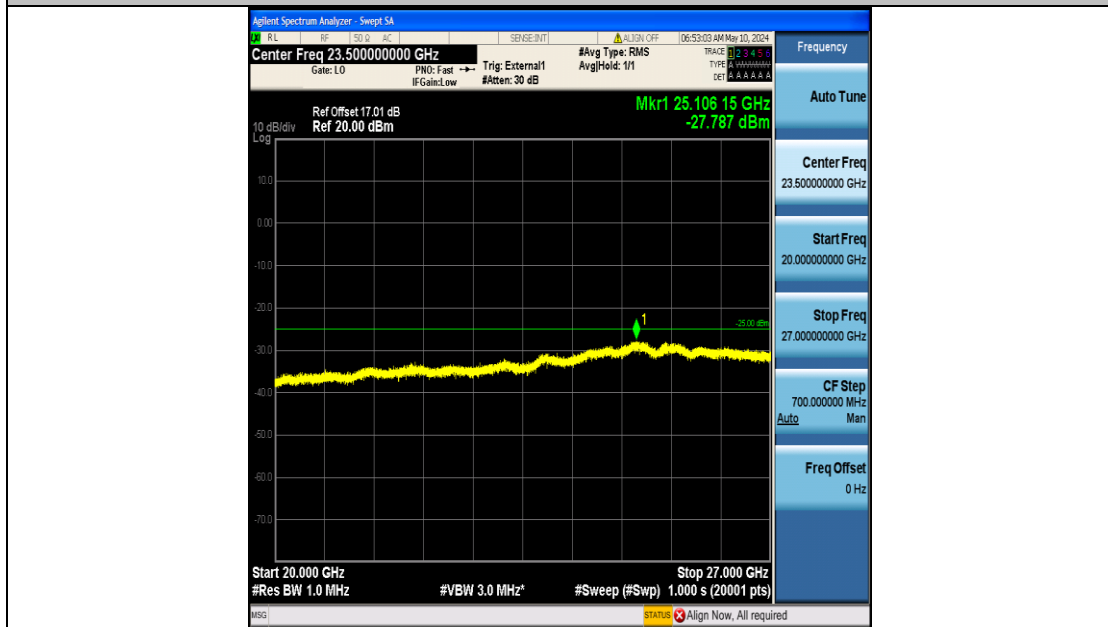

Band41_5MHz_16QAM_40620_25RB#0_20000~27000_20000~27000

Band41_5MHz_16QAM_41565_25RB#0_0.009~0.15_0.009~0.15

Band41_5MHz_16QAM_41565_25RB#0_0.15~30_0.15~30

Band41_5MHz_16QAM_41565_25RB#0_30~1000_30~1000

Band41_5MHz_16QAM_41565_25RB#0_1000~20000_1000~20000