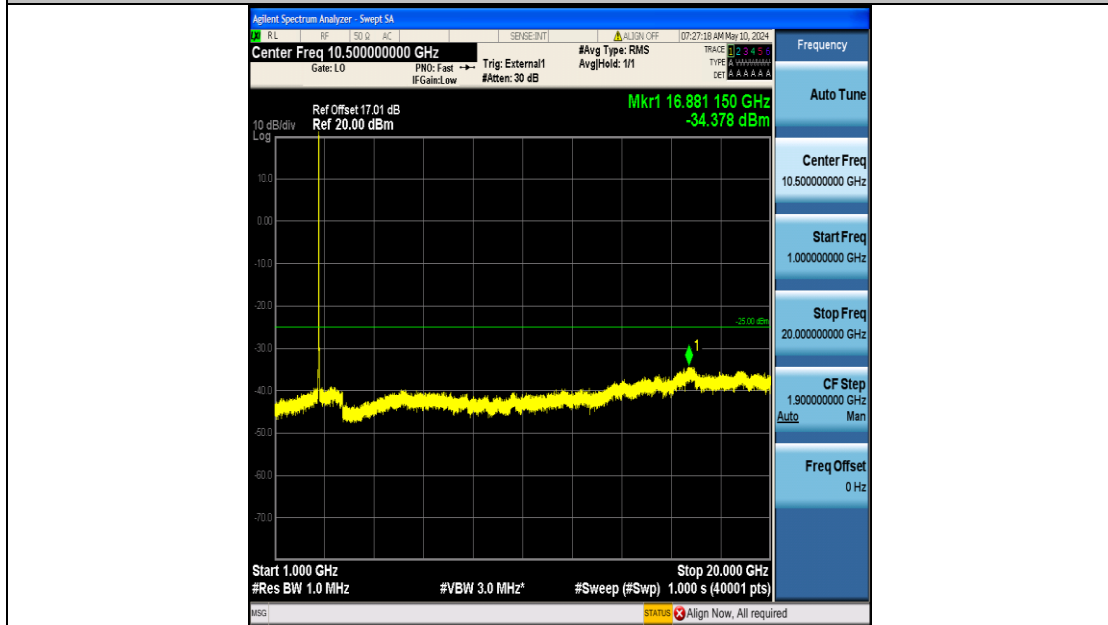

Band41_15MHz_QPSK_41515_75RB#0_30~1000_30~1000

Band41_15MHz_QPSK_41515_75RB#0_1000~20000_1000~20000