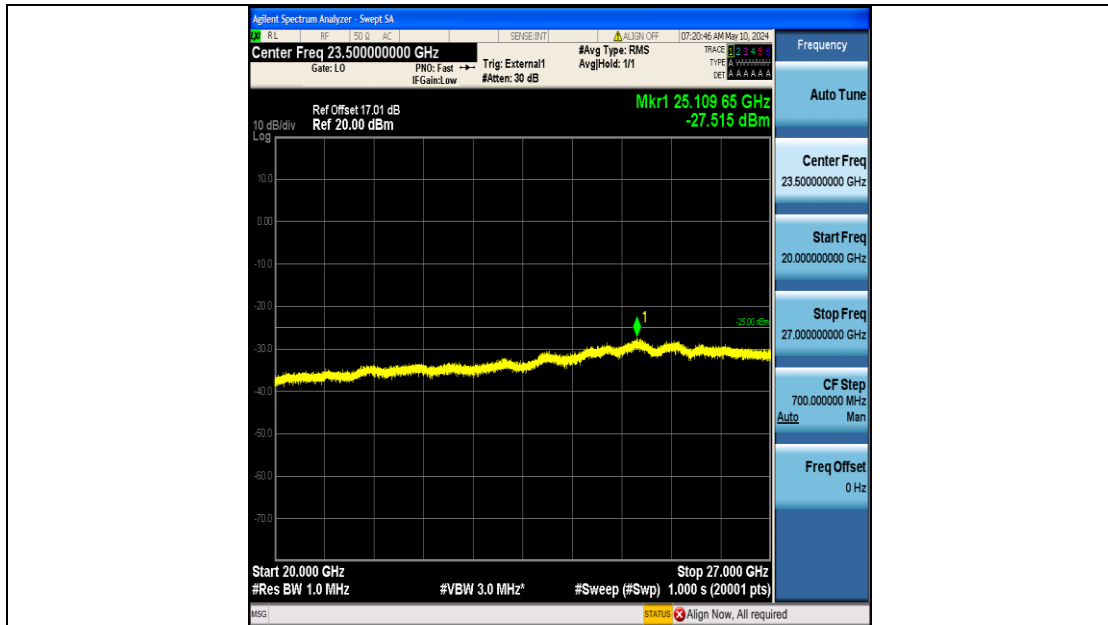

Band41_15MHz_QPSK_39725_75RB#0_0.009~0.15_0.009~0.15

Band41_15MHz_QPSK_39725_75RB#0_0.15~30_0.15~30

Band41_15MHz_QPSK_39725_75RB#0_30~1000_30~1000

Band41_15MHz_QPSK_39725_75RB#0_1000~20000_1000~20000

Band41_15MHz_QPSK_39725_75RB#0_20000~27000_20000~27000