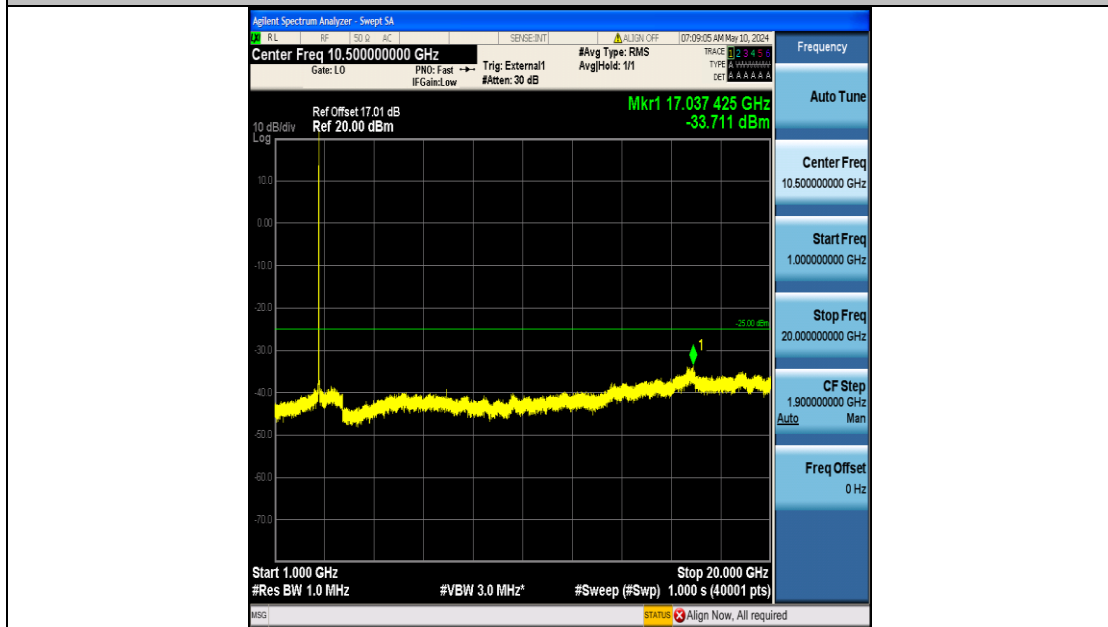

Band41_10MHz_QPSK_40620_50RB#0_20000~27000_20000~27000

Band41_10MHz_QPSK_41540_50RB#0_0.009~0.15_0.009~0.15

Band41_10MHz_QPSK_41540_50RB#0_0.15~30_0.15~30

Band41_10MHz_QPSK_41540_50RB#0_30~1000_30~1000

Band41_10MHz_QPSK_41540_50RB#0_1000~20000_1000~20000