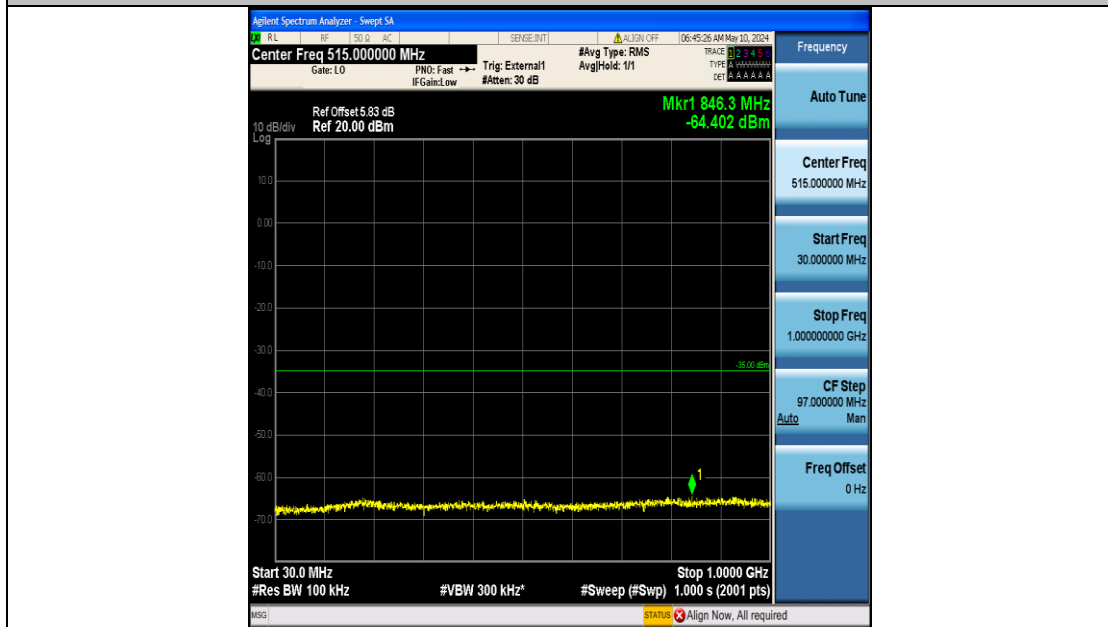

Band41_5MHz_QPSK_41565_25RB#0_2000~27000_2000~27000

Band41_5MHz_16QAM_39675_25RB#0_0.009~0.15_0.009~0.15

Band41_5MHz_16QAM_39675_25RB#0_0.15~30_0.15~30

Band41_5MHz_16QAM_39675_25RB#0_30~1000_30~1000

Band41_5MHz_16QAM_39675_25RB#0_1000~20000_1000~20000