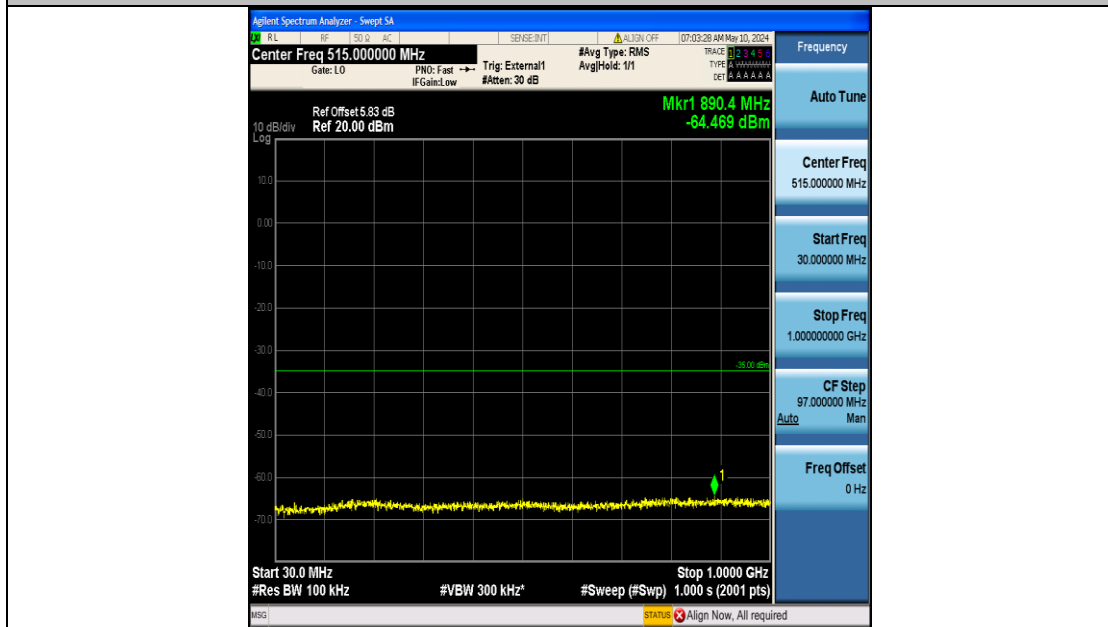

Band41_10MHz_16QAM_39700_50RB#0_0.15~30_0.15~30

Band41_10MHz_16QAM_39700_50RB#0_30~1000_30~1000