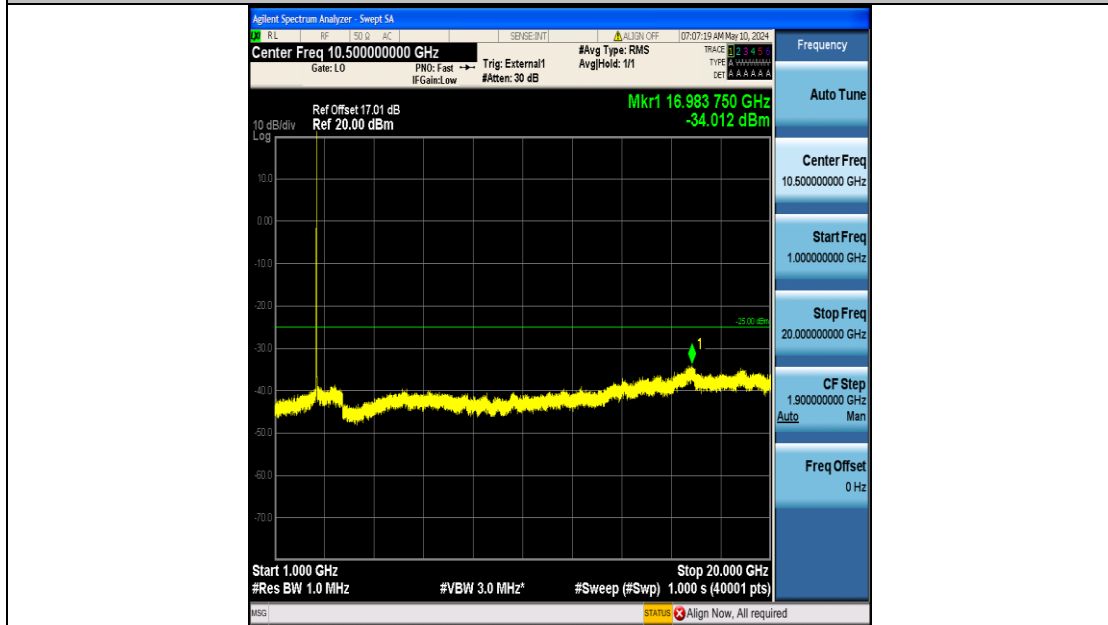

Band41_10MHz_16QAM_40620_50RB#0_30~1000_30~1000

Band41_10MHz_16QAM_40620_50RB#0_1000~20000_1000~20000