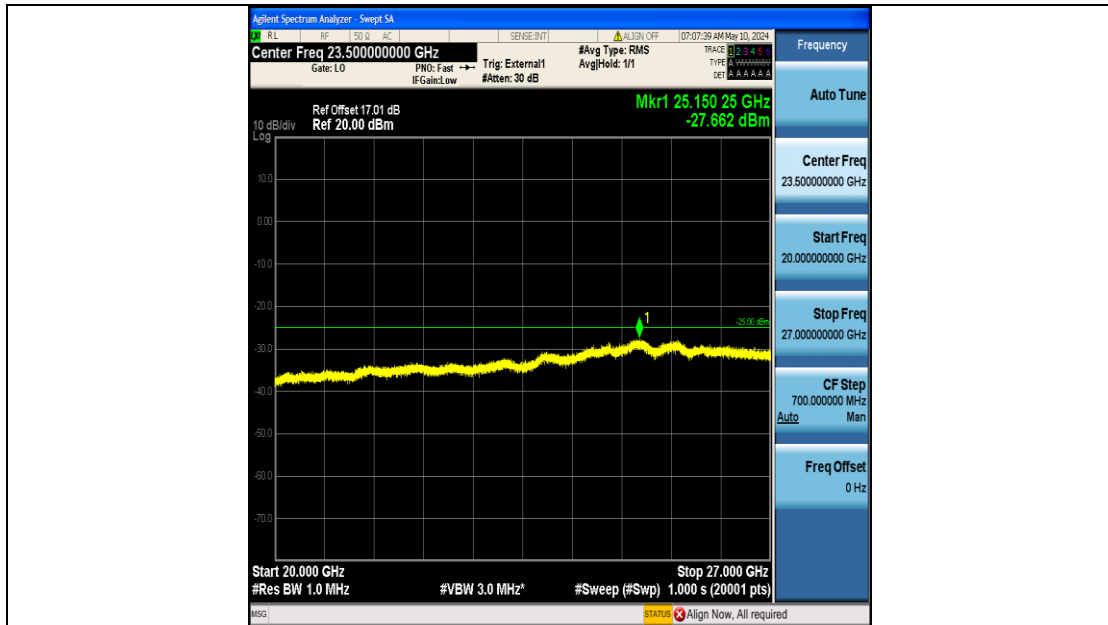

Band41_10MHz_16QAM_40620_50RB#0_1000~20000_1000~20000

Band41_10MHz_16QAM_40620_50RB#0_20000~27000_20000~27000