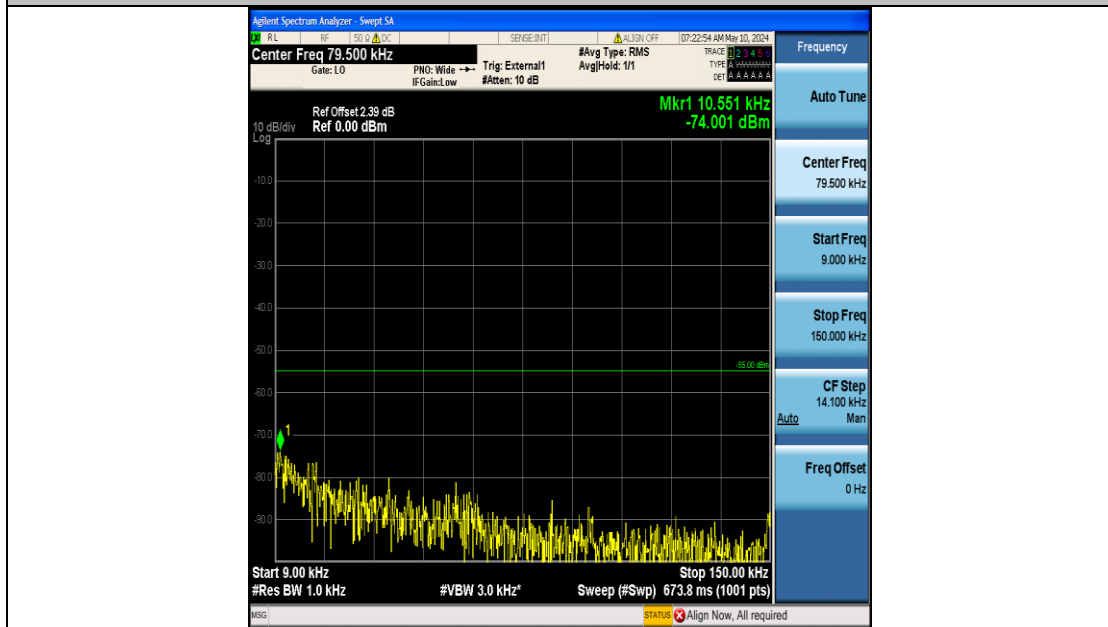

Band41_15MHz_QPSK_39725_75RB#0_0.009~0.15_0.009~0.15

Band41_15MHz_QPSK_39725_75RB#0_0.15~30_0.15~30

Band41_15MHz_QPSK_39725_75RB#0_30~1000_30~1000

Band41_15MHz_QPSK_39725_75RB#0_1000~20000_1000~20000

Band41_15MHz_QPSK_39725_75RB#0_20000~27000_20000~27000