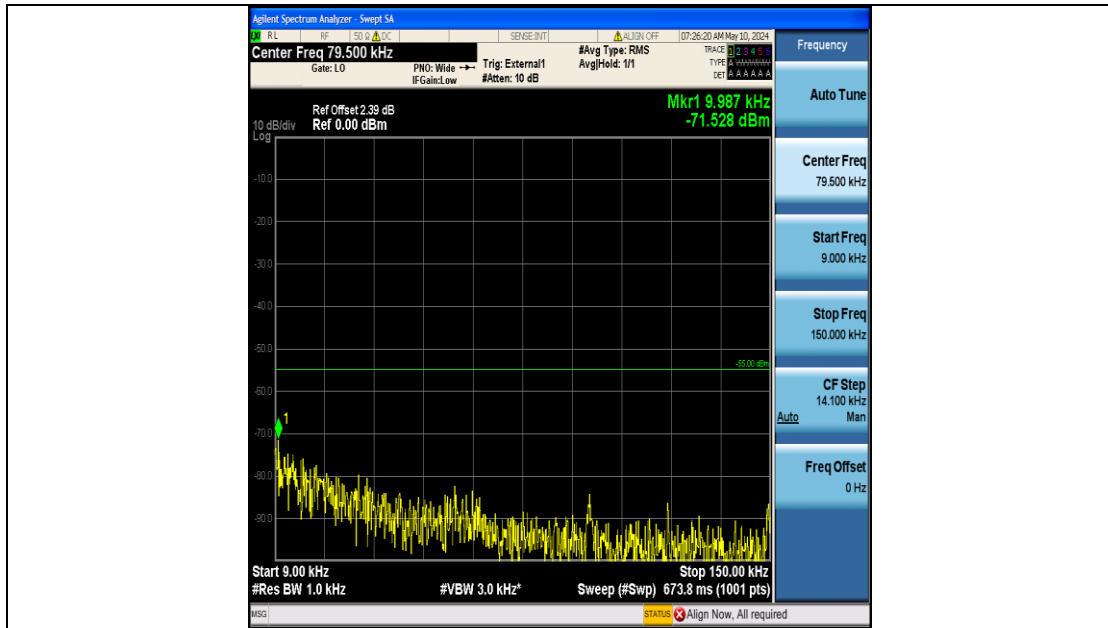

Band41_15MHz_QPSK_40620_75RB#0_0.009~0.15_0.009~0.15

Band41_15MHz_QPSK_40620_75RB#0_0.15~30_0.15~30

Band41_15MHz_QPSK_40620_75RB#0_30~1000_30~1000

Band41_15MHz_QPSK_40620_75RB#0_1000~20000_1000~20000

Band41_15MHz_QPSK_40620_75RB#0_20000~27000_20000~27000