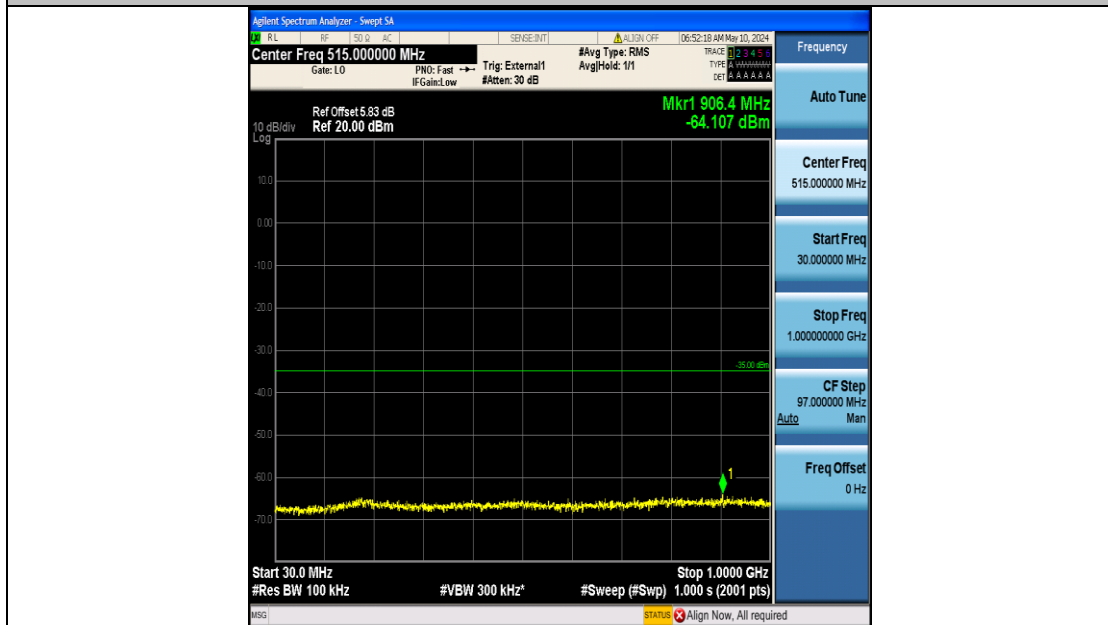

Band41_5MHz_16QAM_41565_25RB#0_0.15~30_0.15~30

Band41_5MHz_16QAM_41565_25RB#0_30~1000_30~1000