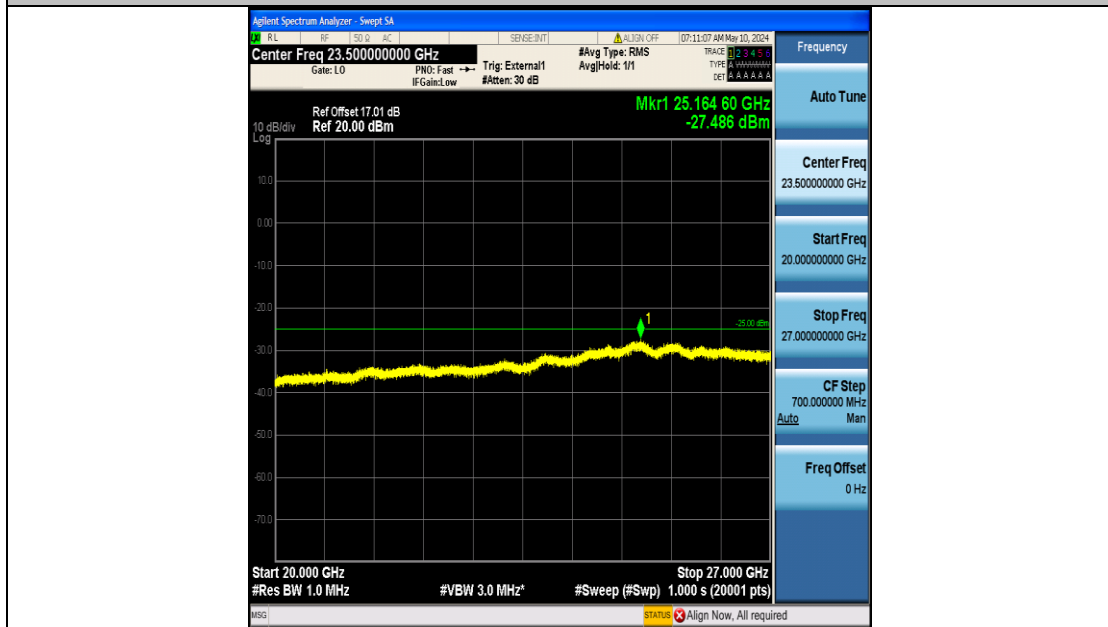

Band41_10MHz_16QAM_41540_50RB#0_1000~20000_1000~20000

Band41_10MHz_16QAM_41540_50RB#0_20000~27000_20000~27000