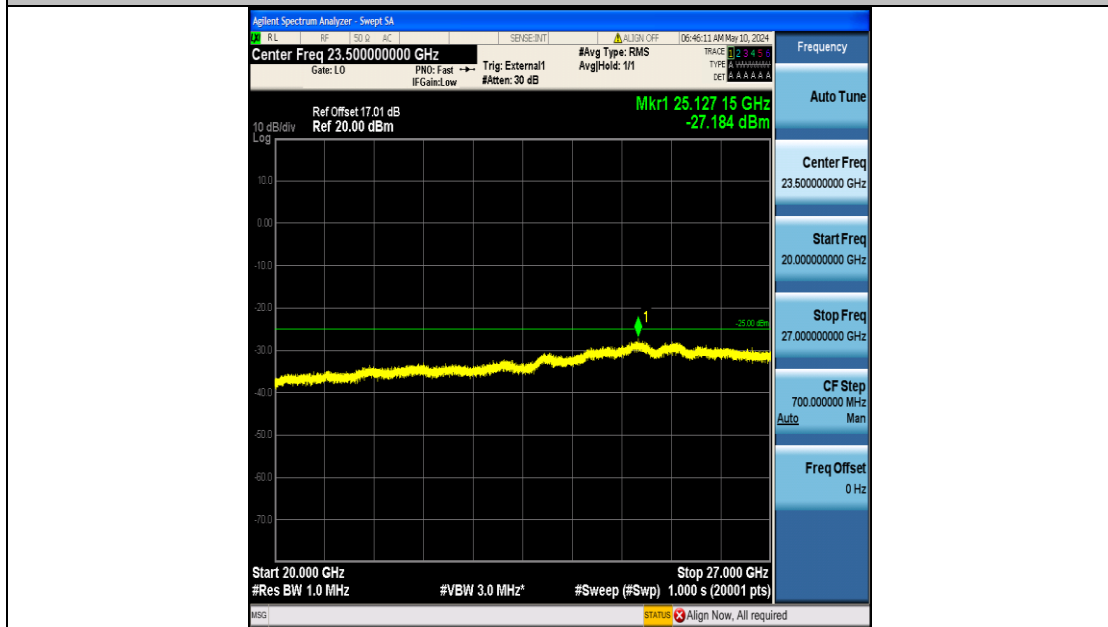

Band41_5MHz_QPSK_41565_25RB#0_2000~27000_2000~27000

Band41_5MHz_16QAM_39675_25RB#0_0.009~0.15_0.009~0.15

Band41_5MHz_16QAM_39675_25RB#0_0.15~30_0.15~30

Band41_5MHz_16QAM_39675_25RB#0_30~1000_30~1000

Band41_5MHz_16QAM_39675_25RB#0_1000~20000_1000~20000