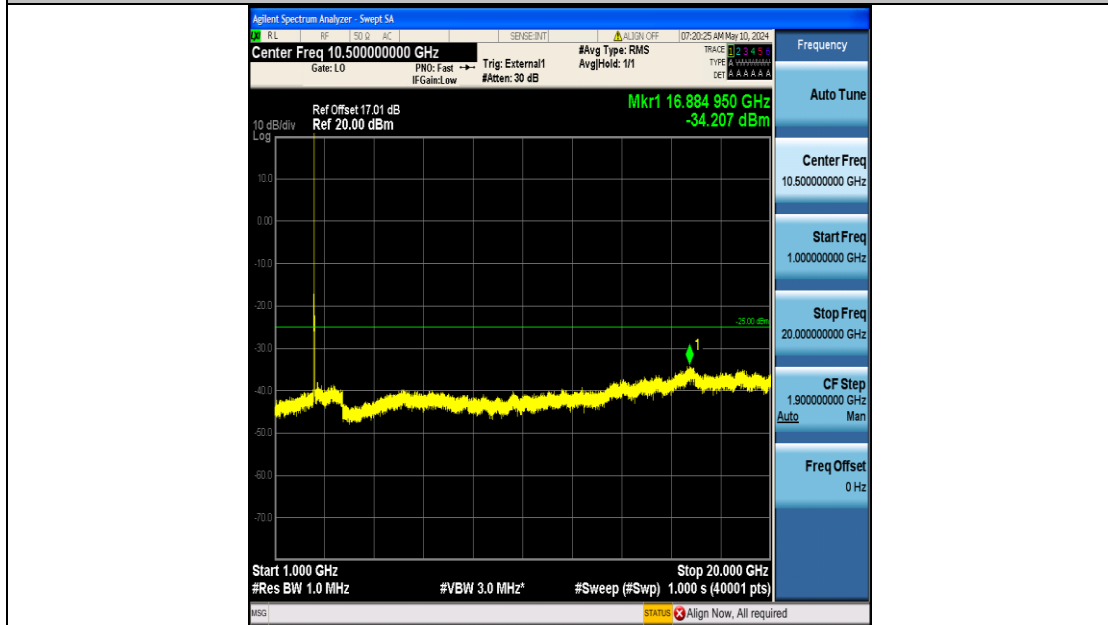

Band41_15MHz_QPSK_39725_75RB#0_30~1000_30~1000

Band41_15MHz_QPSK_39725_75RB#0_1000~20000_1000~20000