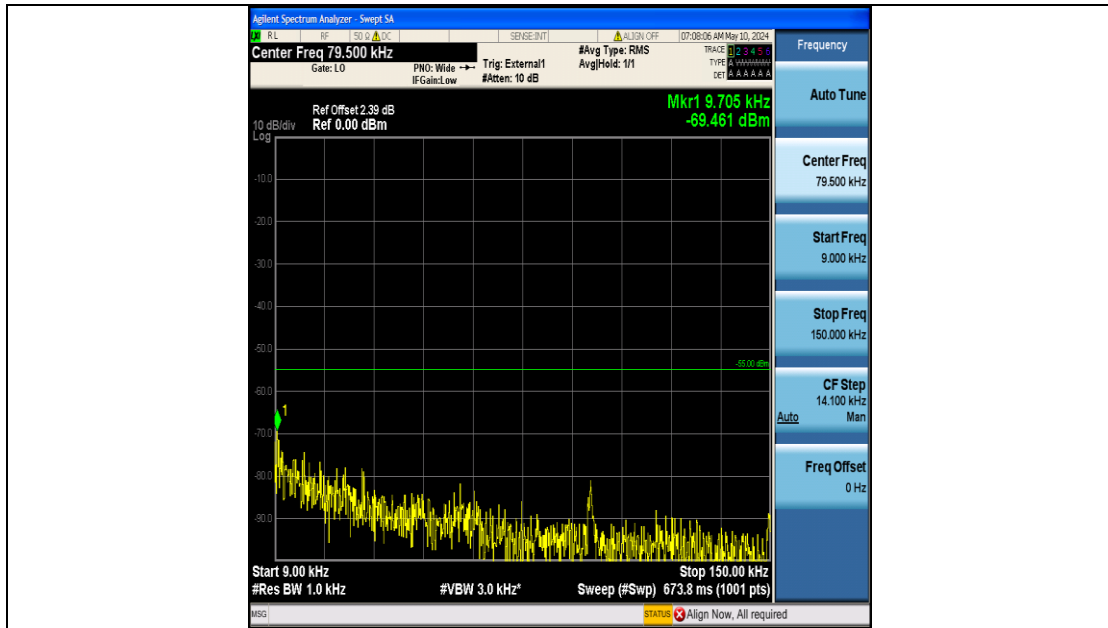

Band41_10MHz_QPSK_40620_50RB#0_20000~27000_20000~27000

Band41_10MHz_QPSK_41540_50RB#0_0.009~0.15_0.009~0.15