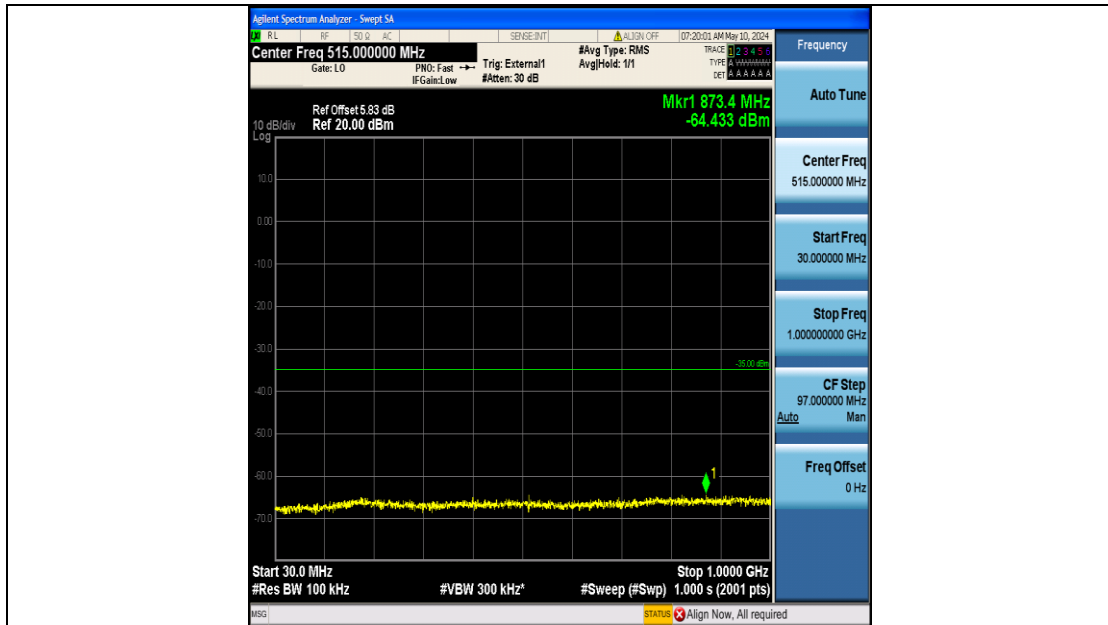

Band41_15MHz_QPSK_39725_75RB#0_0.15~30_0.15~30

Band41_15MHz_QPSK_39725_75RB#0_30~1000_30~1000