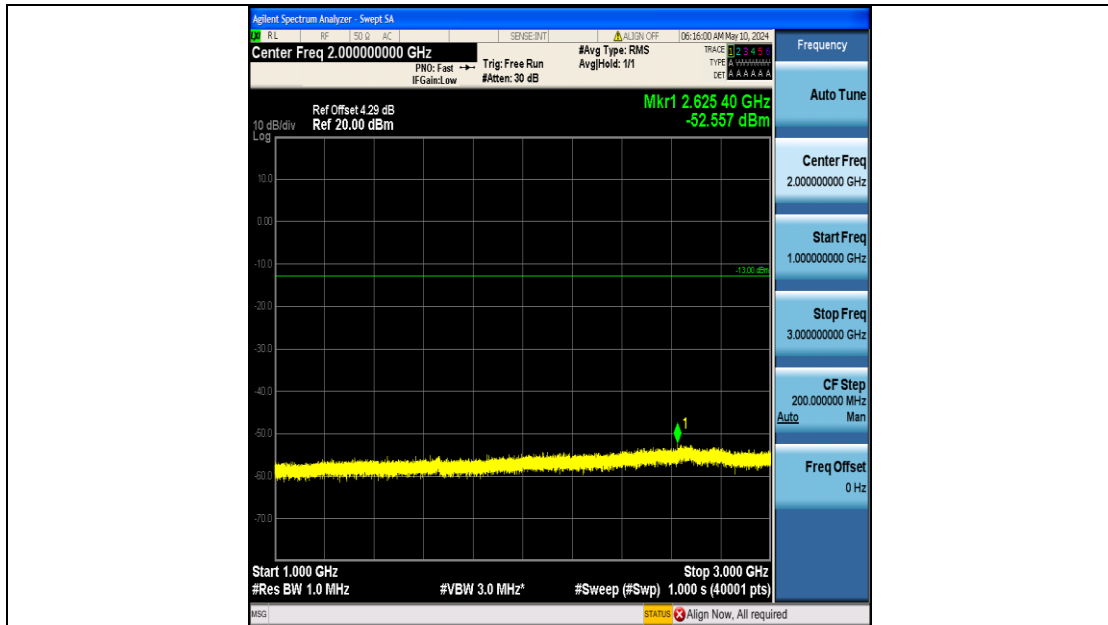

Band26_10MHz_16QAM_26840_50RB#0_30~1000_30~1000

Band26_10MHz_16QAM_26840_50RB#0_1000~3000_1000~3000