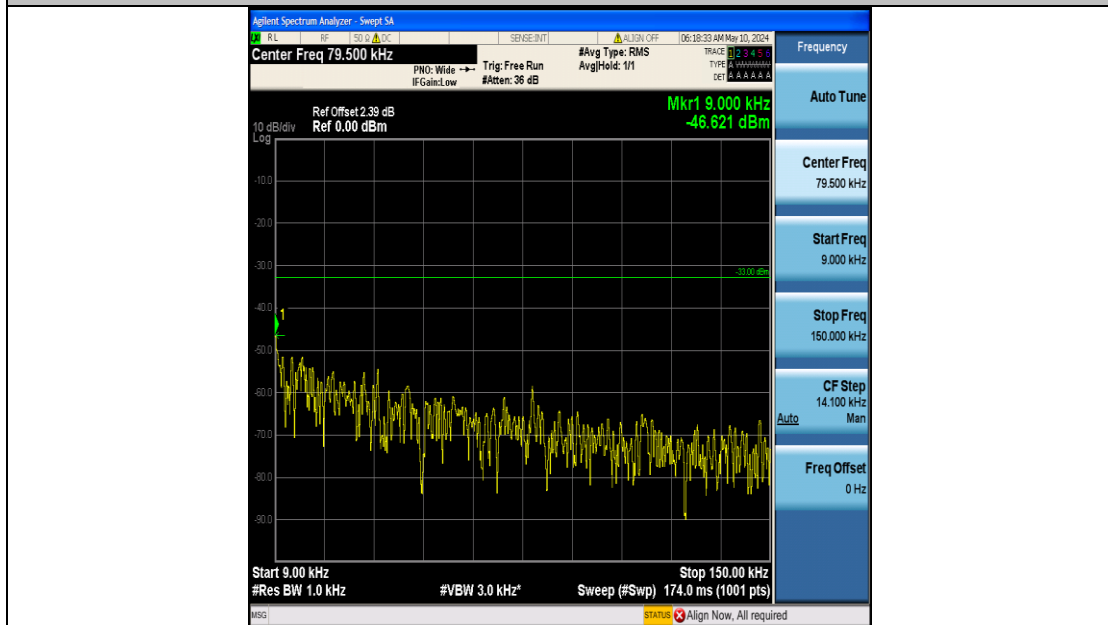

Band26_10MHz_16QAM_26915_50RB#0_0.15~30_0.15~30

Band26_10MHz_16QAM_26915_50RB#0_30~1000_30~1000

Band26_10MHz_16QAM_26915_50RB#0_1000~3000_1000~3000

Band26_10MHz_16QAM_26915_50RB#0_3000~10000_3000~10000

Band26_10MHz_16QAM_26990_50RB#0_0.009~0.15_0.009~0.15