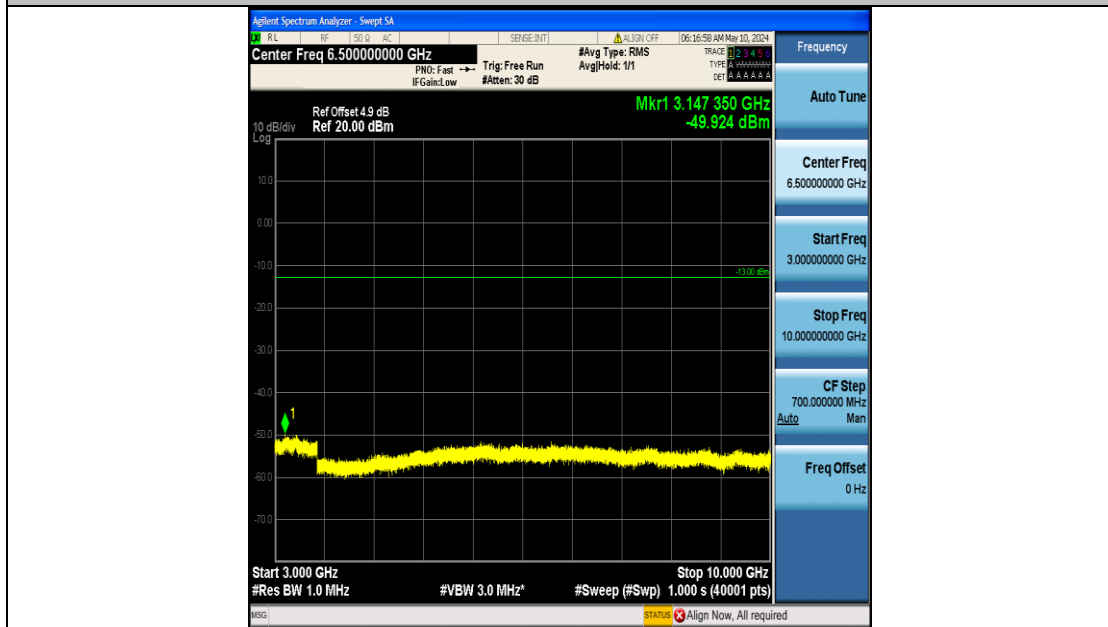

Band26_10MHz_QPSK_26915_50RB#0_1000~3000_1000~3000

Band26_10MHz_QPSK_26915_50RB#0_3000~10000_3000~10000