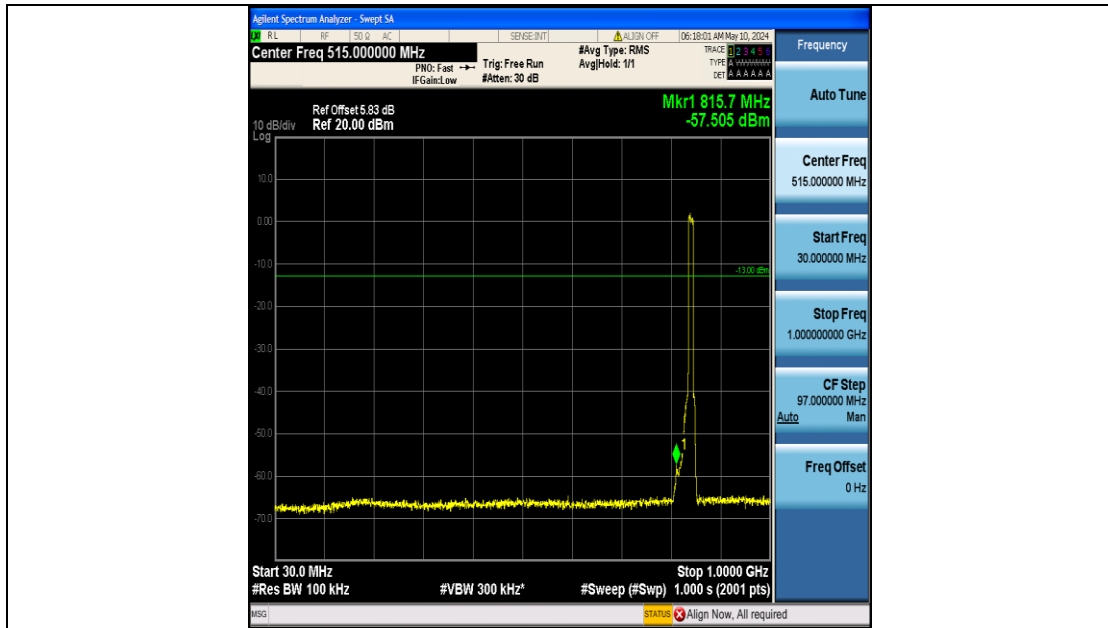

Band26_10MHz_QPSK_26990_50RB#0_0.15~30_0.15~30

Band26_10MHz_QPSK_26990_50RB#0_30~1000_30~1000