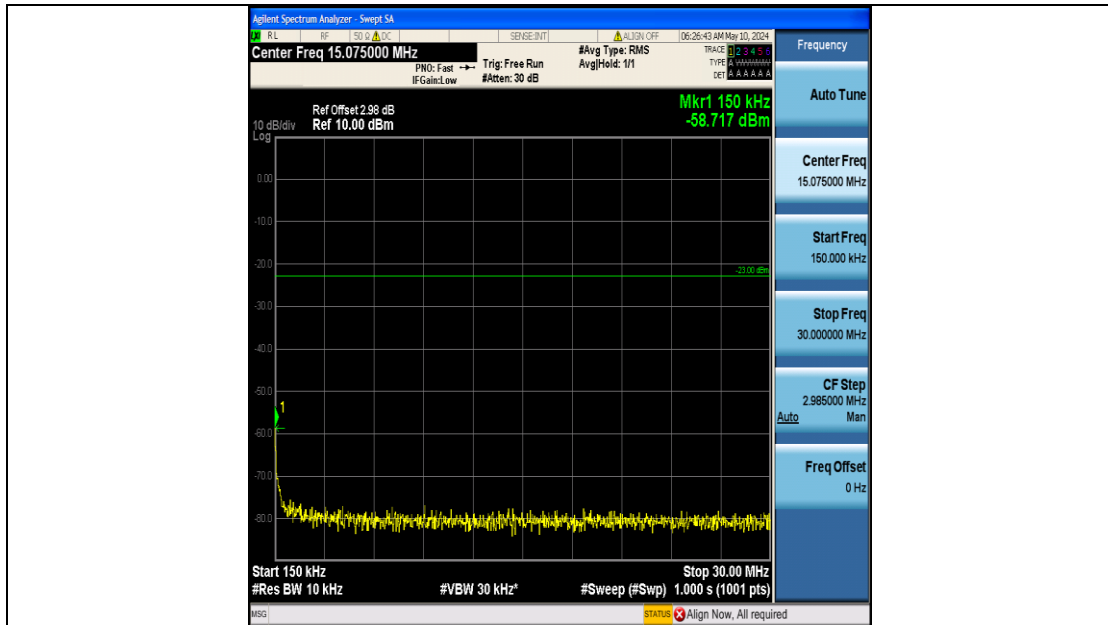

Band26_15MHz_QPSK_26965_75RB#0_0.15~30_0.15~30

Band26_15MHz_QPSK_26965_75RB#0_30~1000_30~1000

Band26_15MHz_QPSK_26965_75RB#0_1000~3000_1000~3000

Band26_15MHz_QPSK_26965_75RB#0_3000~10000_3000~10000

Band26_15MHz_16QAM_26865_75RB#0_0.009~0.15_0.009~0.15