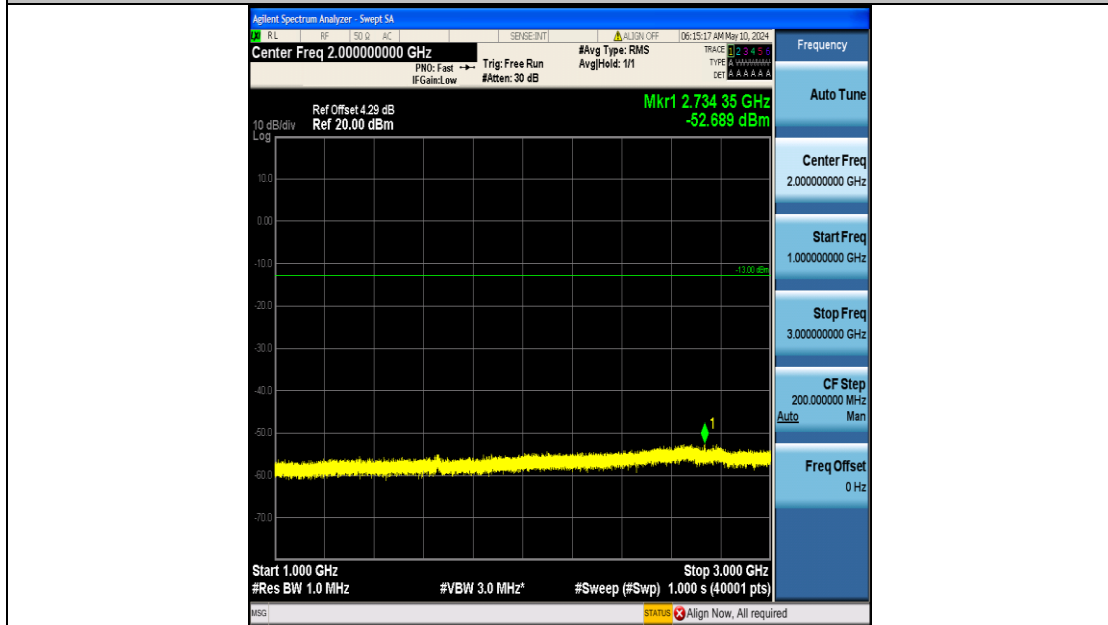

Band26_10MHz_QPSK_26840_50RB#0_30~1000_30~1000

Band26_10MHz_QPSK_26840_50RB#0_1000~3000_1000~3000