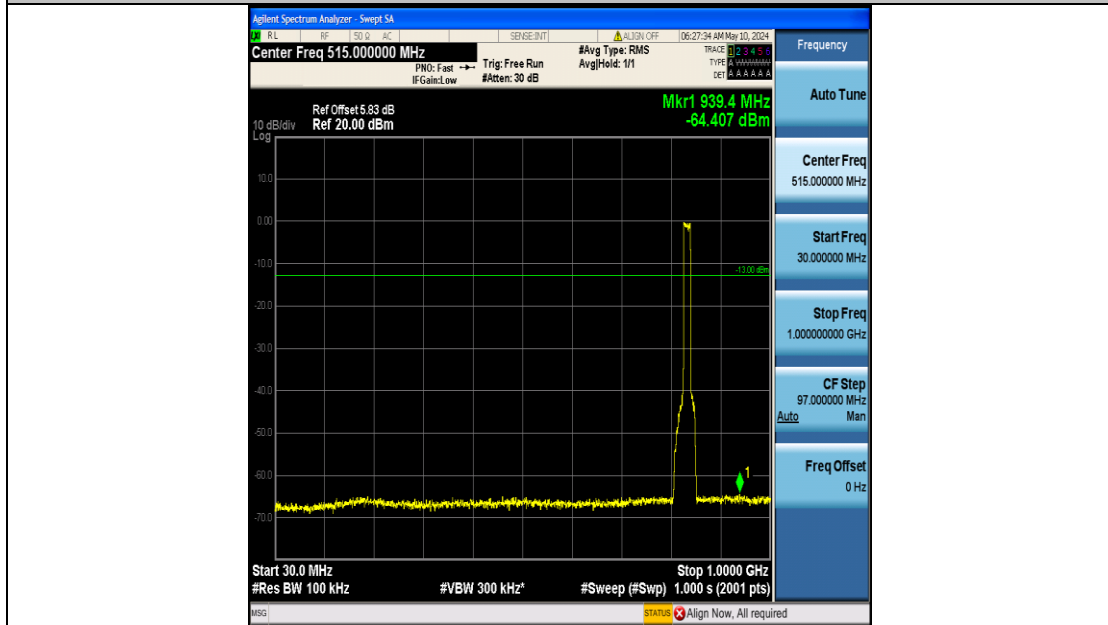

Band26_15MHz_QPSK_26915_75RB#0_0.15~30_0.15~30

Band26_15MHz_QPSK_26915_75RB#0_30~1000_30~1000