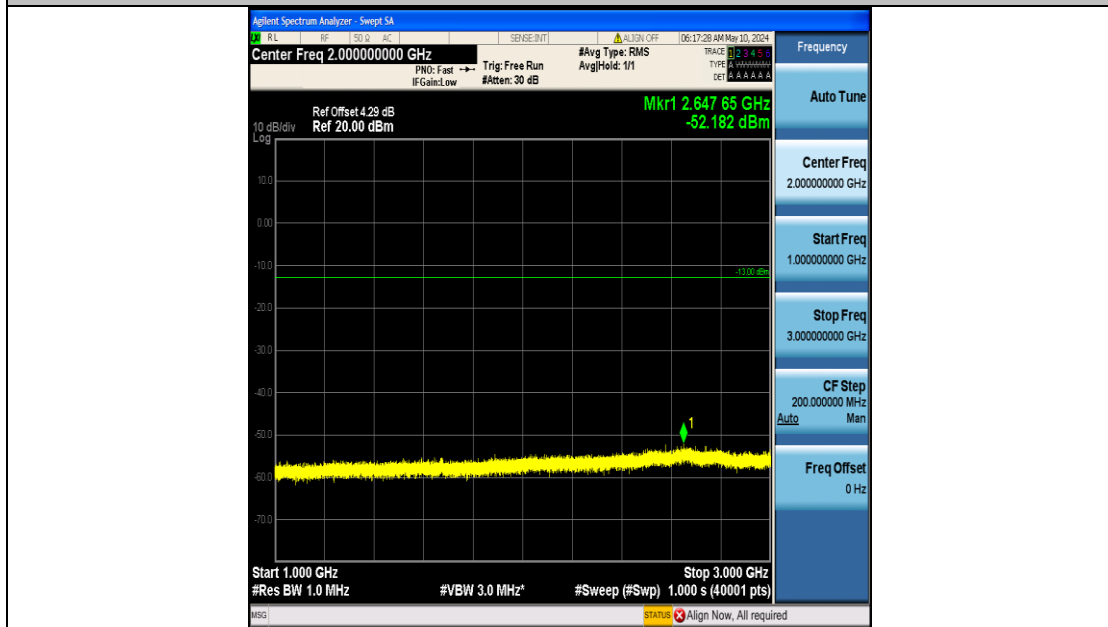

Band26_10MHz_16QAM_26915_50RB#0_30~1000_30~1000

Band26_10MHz_16QAM_26915_50RB#0_1000~3000_1000~3000