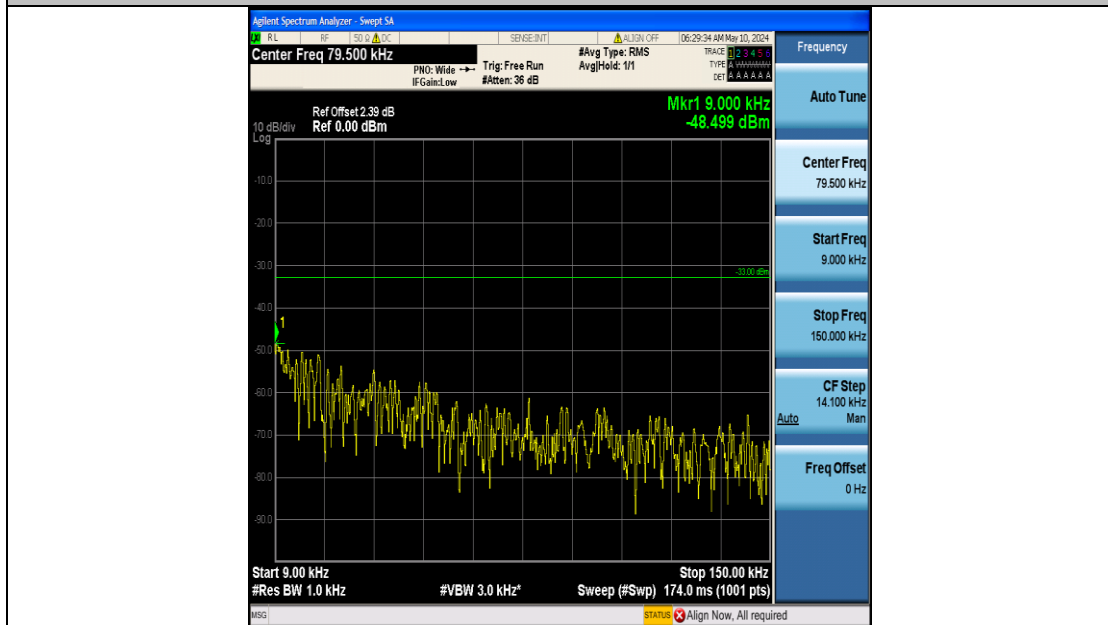

Band26_15MHz_16QAM_26915_75RB#0_0.15~30_0.15~30

Band26_15MHz_16QAM_26915_75RB#0_30~1000_30~1000

Band26_15MHz_16QAM_26915_75RB#0_1000~3000_1000~3000

Band26_15MHz_16QAM_26915_75RB#0_3000~10000_3000~10000

Band26_15MHz_16QAM_26965_75RB#0_0.009~0.15_0.009~0.15