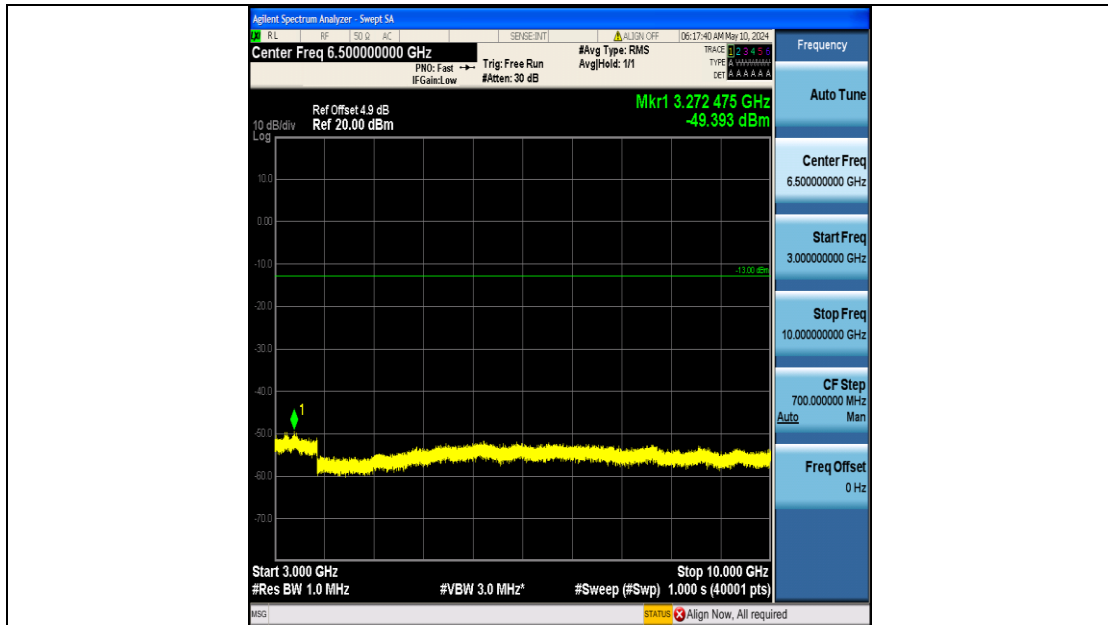

Band26_10MHz_16QAM_26915_50RB#0_1000~3000_1000~3000

Band26_10MHz_16QAM_26915_50RB#0_3000~10000_3000~10000