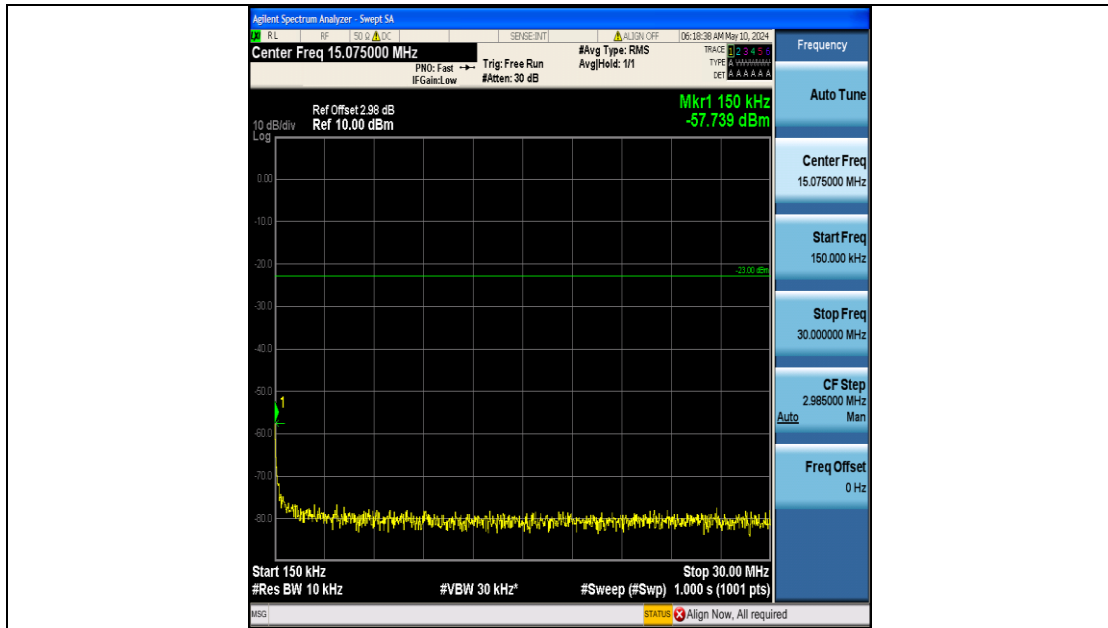

Band26_10MHz_16QAM_26915_50RB#0_0.15~30_0.15~30

Band26_10MHz_16QAM_26915_50RB#0_30~1000_30~1000

Band26_10MHz_16QAM_26915_50RB#0_1000~3000_1000~3000

Band26_10MHz_16QAM_26915_50RB#0_3000~10000_3000~10000

Band26_10MHz_16QAM_26990_50RB#0_0.009~0.15_0.009~0.15