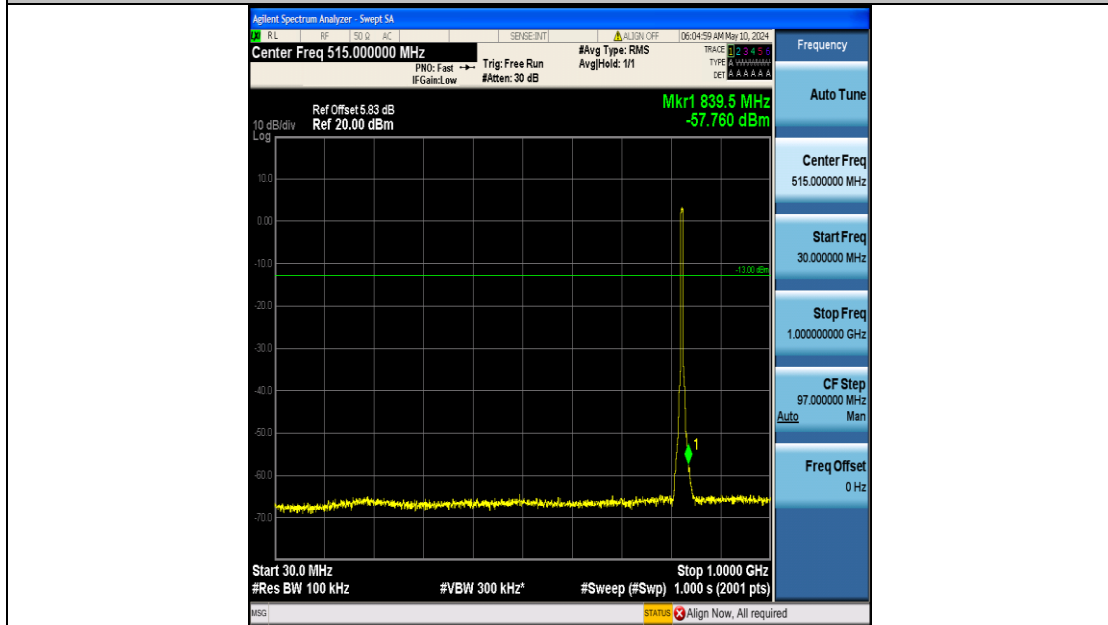

Band26_5MHz_QPSK_27015_25RB#0_30~1000_30~1000

Band26_5MHz_QPSK_27015_25RB#0_1000~3000_1000~3000

Band26_5MHz_QPSK_27015_25RB#0_3000~10000_3000~10000

Band26_5MHz_16QAM_26815_25RB#0_0.009~0.15_0.009~0.15

Band26_5MHz_16QAM_26815_25RB#0_0.15~30_0.15~30