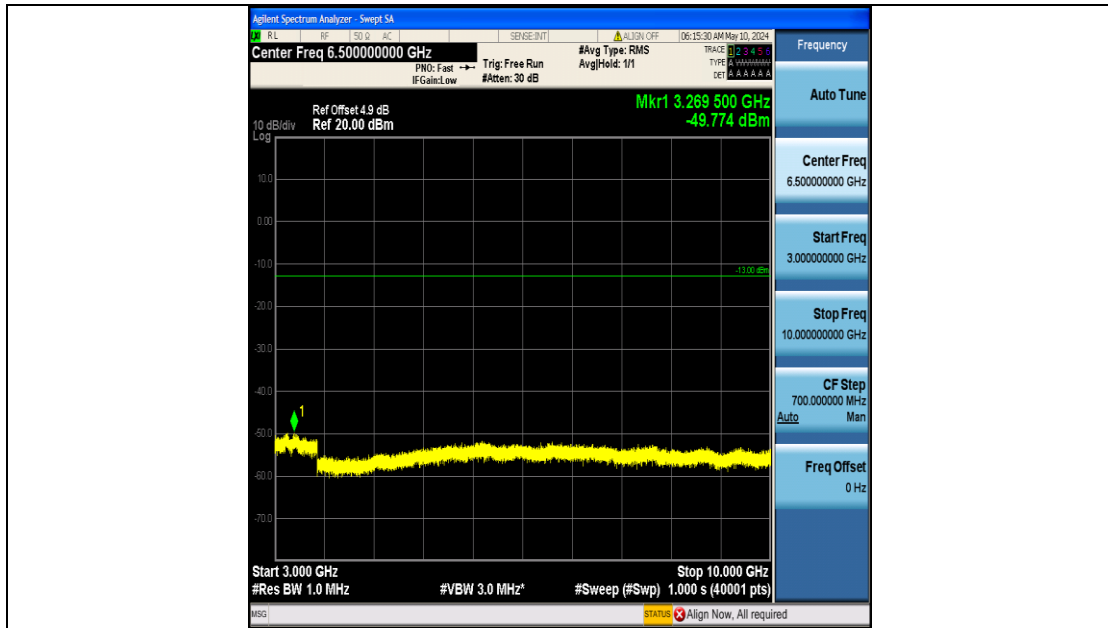

Band26_10MHz_QPSK_26840_50RB#0_1000~3000_1000~3000

Band26_10MHz_QPSK_26840_50RB#0_3000~10000_3000~10000