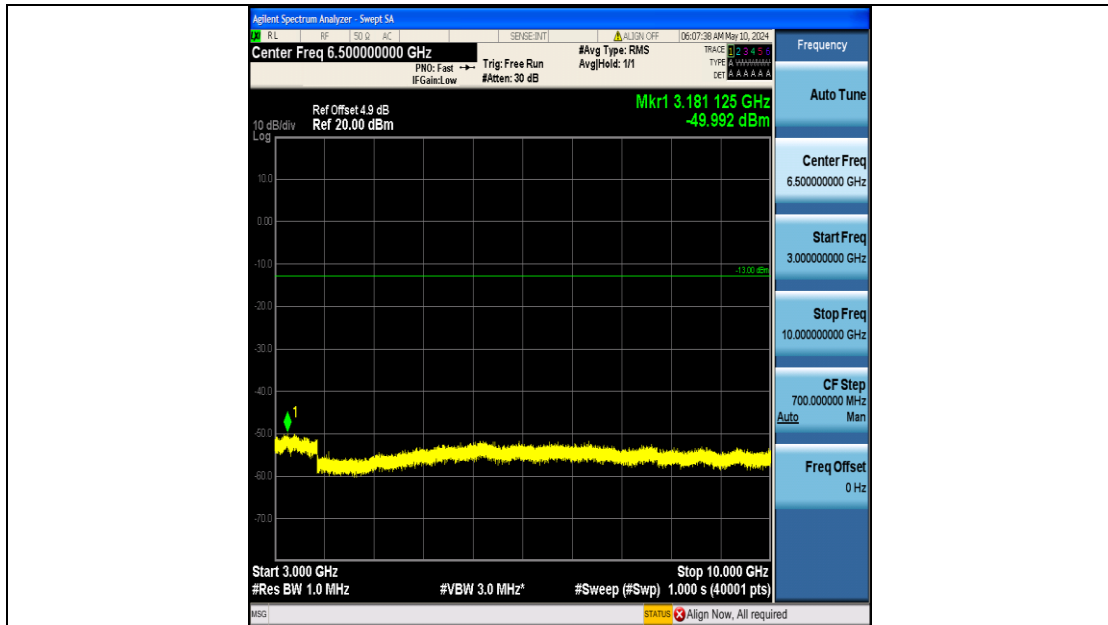

Band26_5MHz_QPSK_27015_25RB#0_30~1000_30~1000

Band26_5MHz_QPSK_27015_25RB#0_1000~3000_1000~3000

Band26_5MHz_QPSK_27015_25RB#0_3000~10000_3000~10000

Band26_5MHz_16QAM_26815_25RB#0_0.009~0.15_0.009~0.15

Band26_5MHz_16QAM_26815_25RB#0_0.15~30_0.15~30