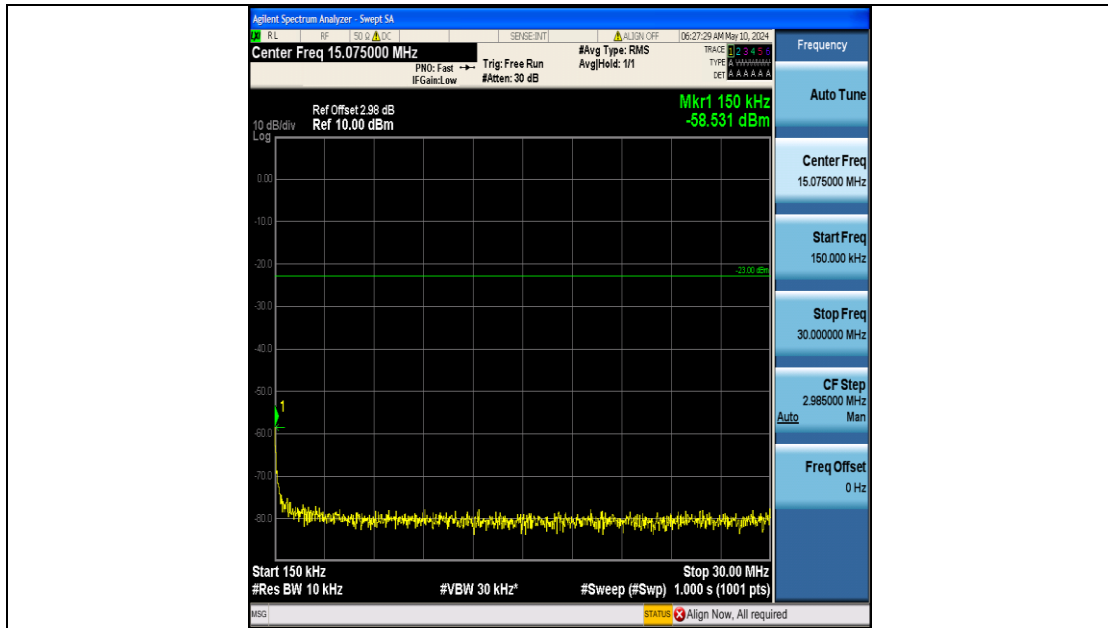

Band26_15MHz_QPSK_26865_75RB#0_0.15~30_0.15~30

Band26_15MHz_QPSK_26865_75RB#0_30~1000_30~1000

Band26_15MHz_QPSK_26865_75RB#0_1000~3000_1000~3000

Band26_15MHz_QPSK_26865_75RB#0_3000~10000_3000~10000

Band26_15MHz_QPSK_26915_75RB#0_0.009~0.15_0.009~0.15