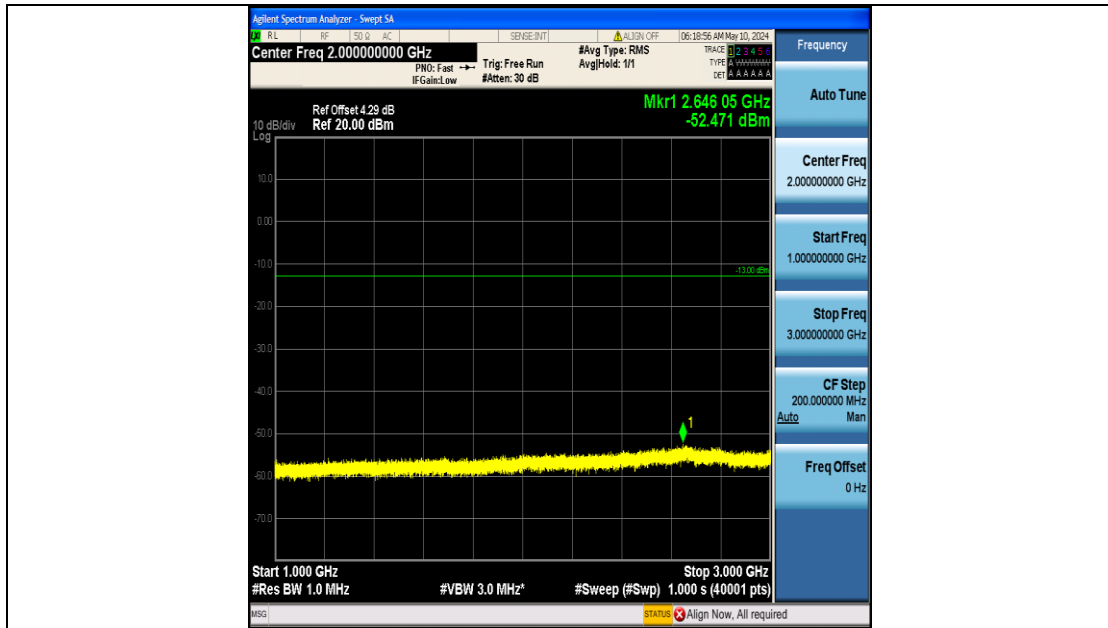

Band26_10MHz_16QAM_26990_50RB#0_30~1000_30~1000

Band26_10MHz_16QAM_26990_50RB#0_1000~3000_1000~3000