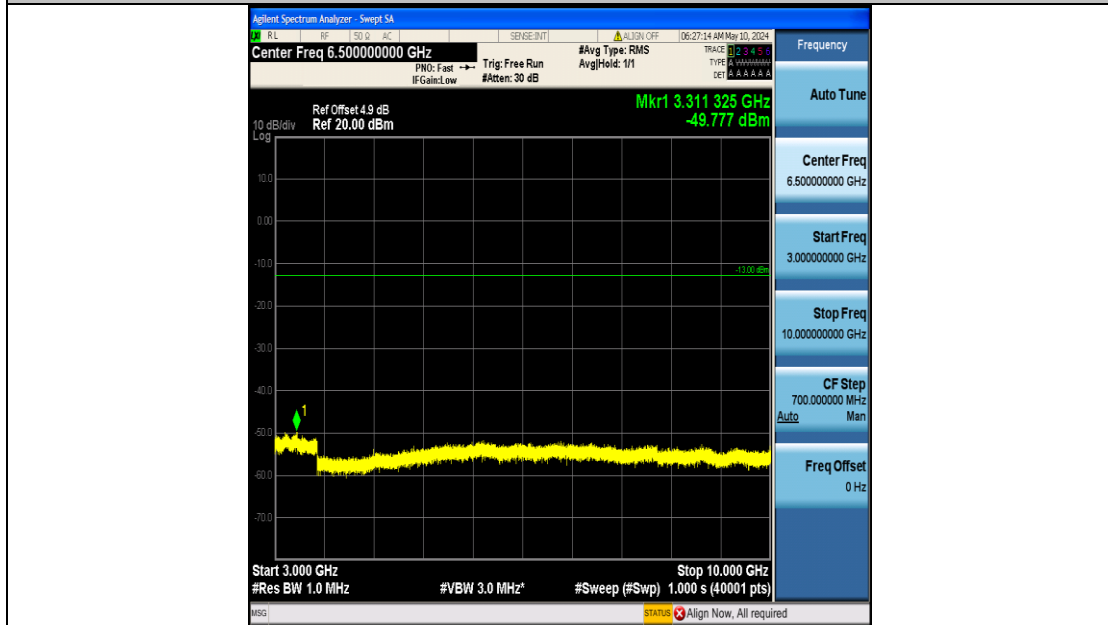

Band26_15MHz_16QAM_26865_75RB#0_1000~3000_1000~3000

Band26_15MHz_16QAM_26865_75RB#0_3000~10000_3000~10000