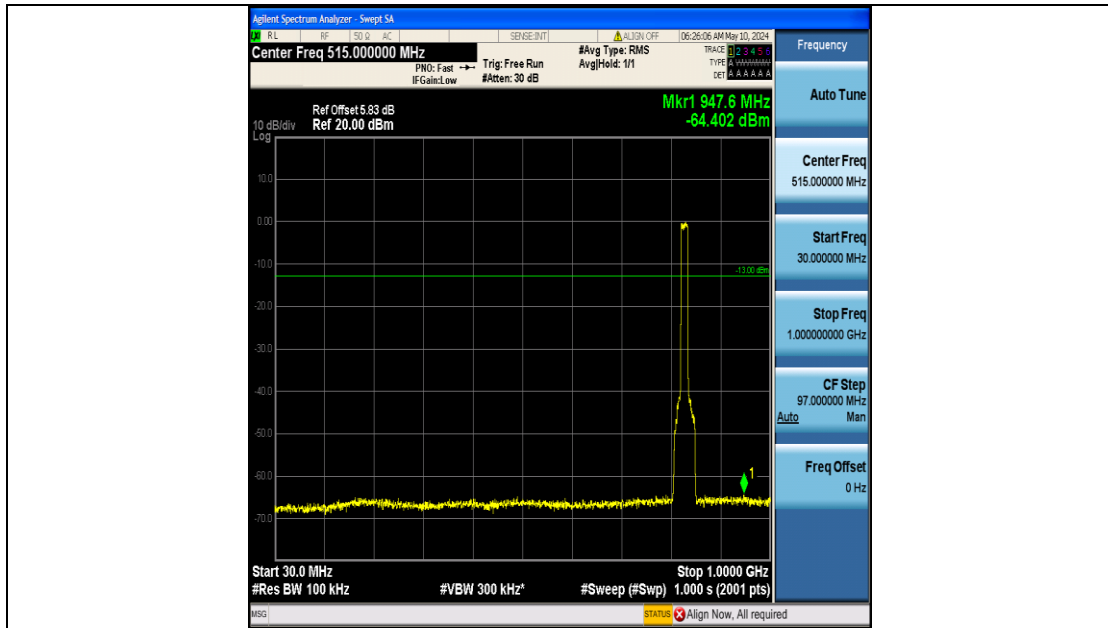

Band26_15MHz_QPSK_26865_75RB#0_0.15~30_0.15~30

Band26_15MHz_QPSK_26865_75RB#0_30~1000_30~1000