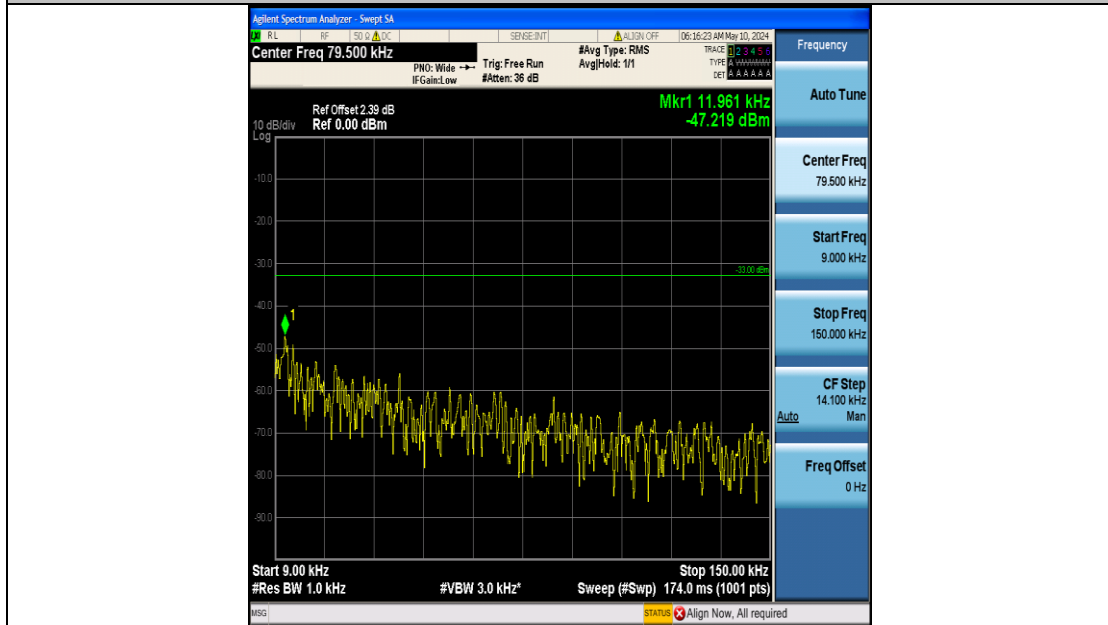

Band26_10MHz_QPSK_26840_50RB#0_0.15~30_0.15~30

Band26_10MHz_QPSK_26840_50RB#0_30~1000_30~1000

Band26_10MHz_QPSK_26840_50RB#0_1000~3000_1000~3000

Band26_10MHz_QPSK_26840_50RB#0_3000~10000_3000~10000

Band26_10MHz_QPSK_26915_50RB#0_0.009~0.15_0.009~0.15