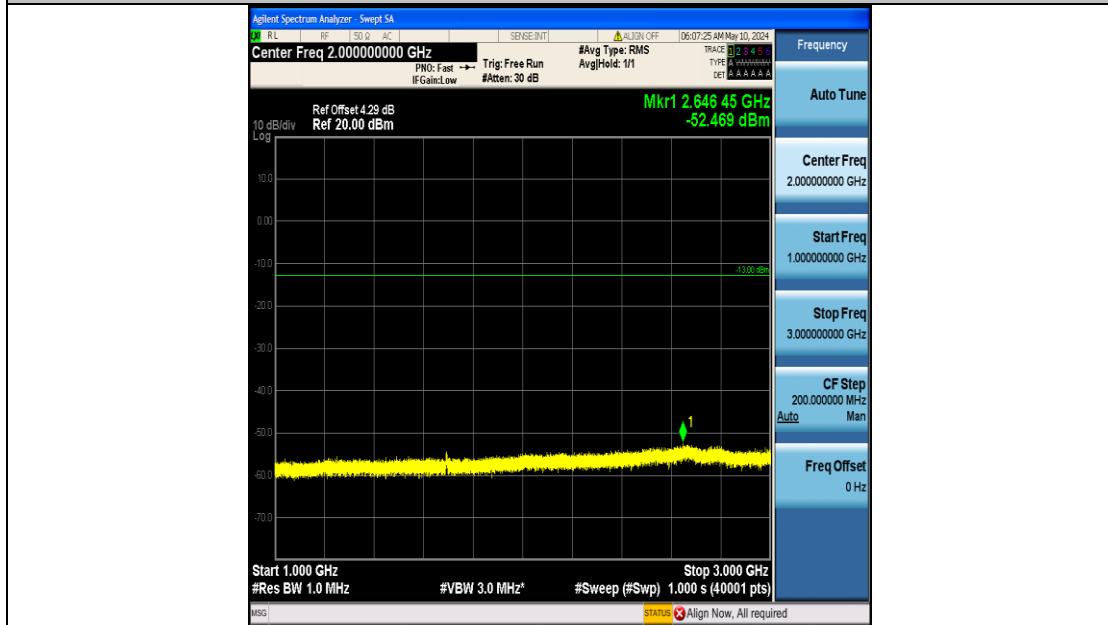

Band26_5MHz_QPSK_27015_25RB#0_30~1000_30~1000

Band26_5MHz_QPSK_27015_25RB#0_1000~3000_1000~3000

Band26_5MHz_QPSK_27015_25RB#0_3000~10000_3000~10000

Band26_5MHz_16QAM_26815_25RB#0_0.009~0.15_0.009~0.15

Band26_5MHz_16QAM_26815_25RB#0_0.15~30_0.15~30