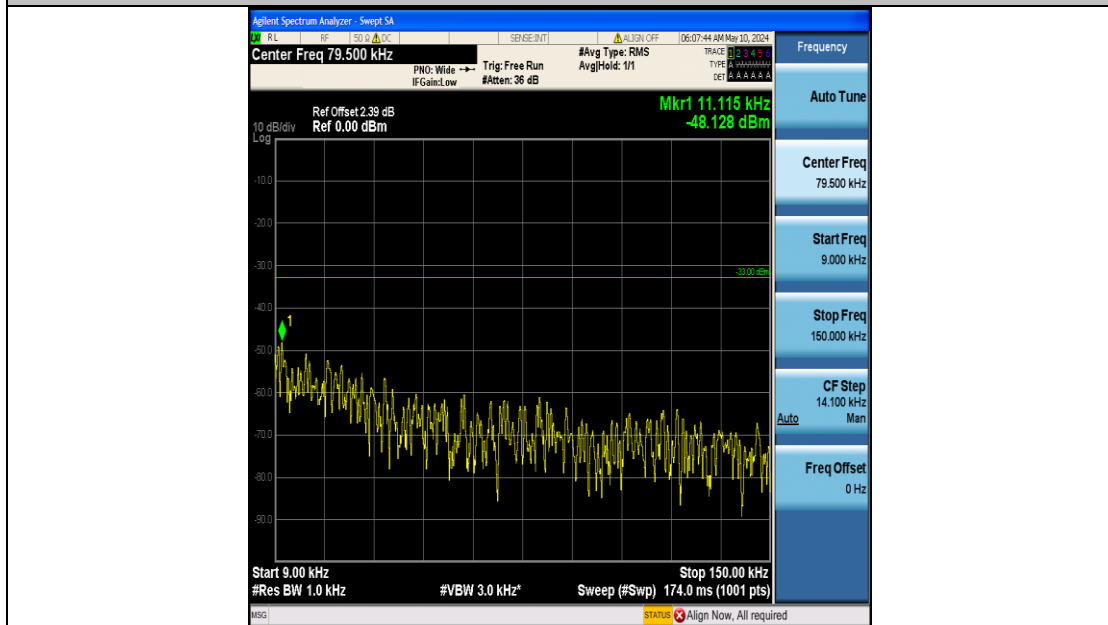

Band26_5MHz_16QAM_26915_25RB#0_0.15~30_0.15~30

Band26_5MHz_16QAM_26915_25RB#0_30~1000_30~1000

Band26_5MHz_16QAM_26915_25RB#0_1000~3000_1000~3000

Band26_5MHz_16QAM_26915_25RB#0_3000~10000_3000~10000

Band26_5MHz_16QAM_27015_25RB#0_0.009~0.15_0.009~0.15