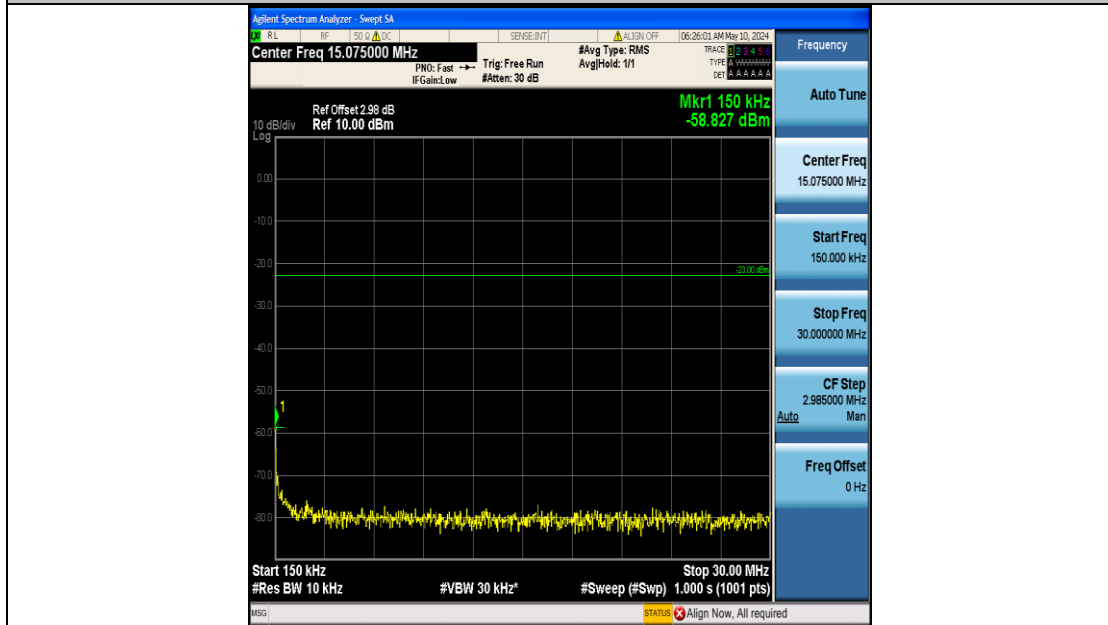

Band26_10MHz_16QAM_26990_50RB#0_0.15~30_0.15~30

Band26_10MHz_16QAM_26990_50RB#0_30~1000_30~1000

Band26_10MHz_16QAM_26990_50RB#0_1000~3000_1000~3000

Band26_10MHz_16QAM_26990_50RB#0_3000~10000_3000~10000

Band26_15MHz_QPSK_26865_75RB#0_0.009~0.15_0.009~0.15