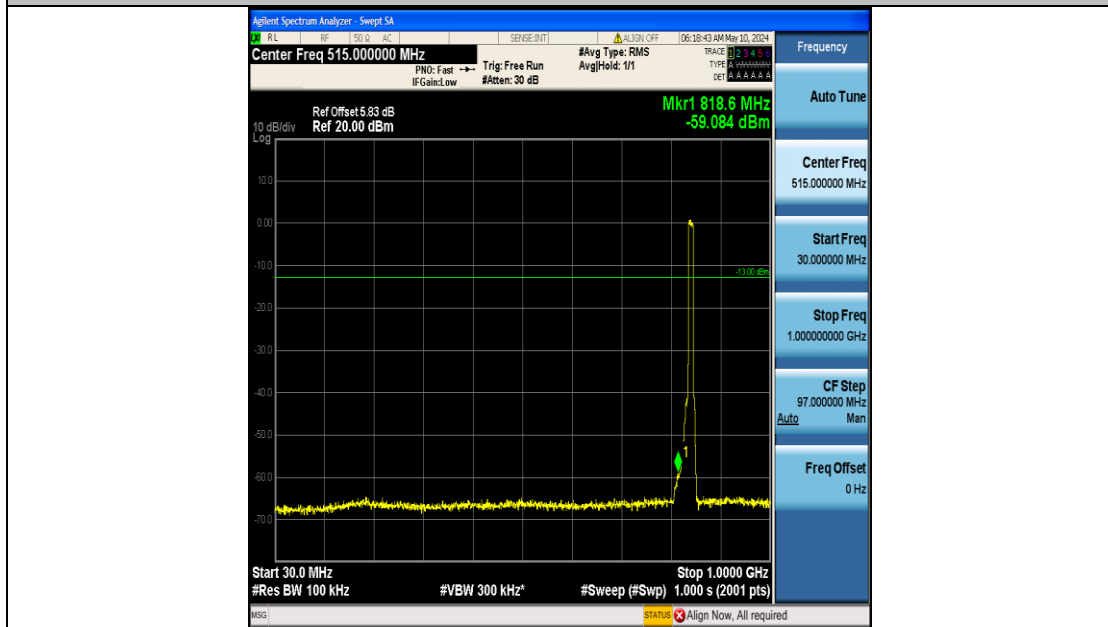

Band26_10MHz_16QAM_26990_50RB#0_0.15~30_0.15~30

Band26_10MHz_16QAM_26990_50RB#0_30~1000_30~1000