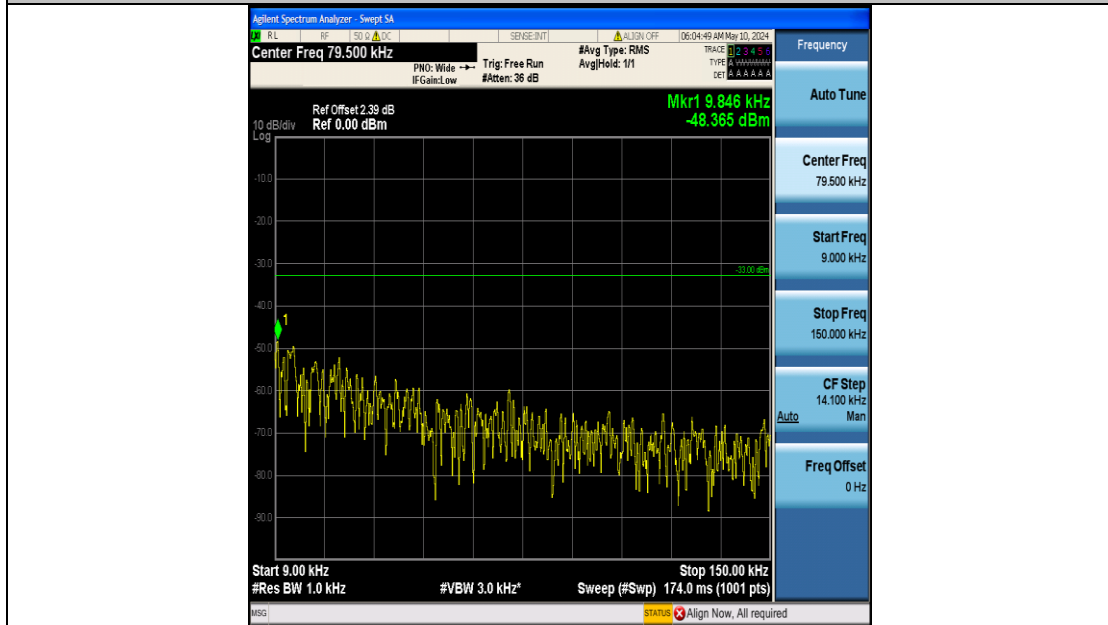

Band26_5MHz_QPSK_27015_25RB#0_30~1000_30~1000

Band26_5MHz_QPSK_27015_25RB#0_1000~3000_1000~3000

Band26_5MHz_QPSK_27015_25RB#0_3000~10000_3000~10000

Band26_5MHz_16QAM_26815_25RB#0_0.009~0.15_0.009~0.15

Band26_5MHz_16QAM_26815_25RB#0_0.15~30_0.15~30