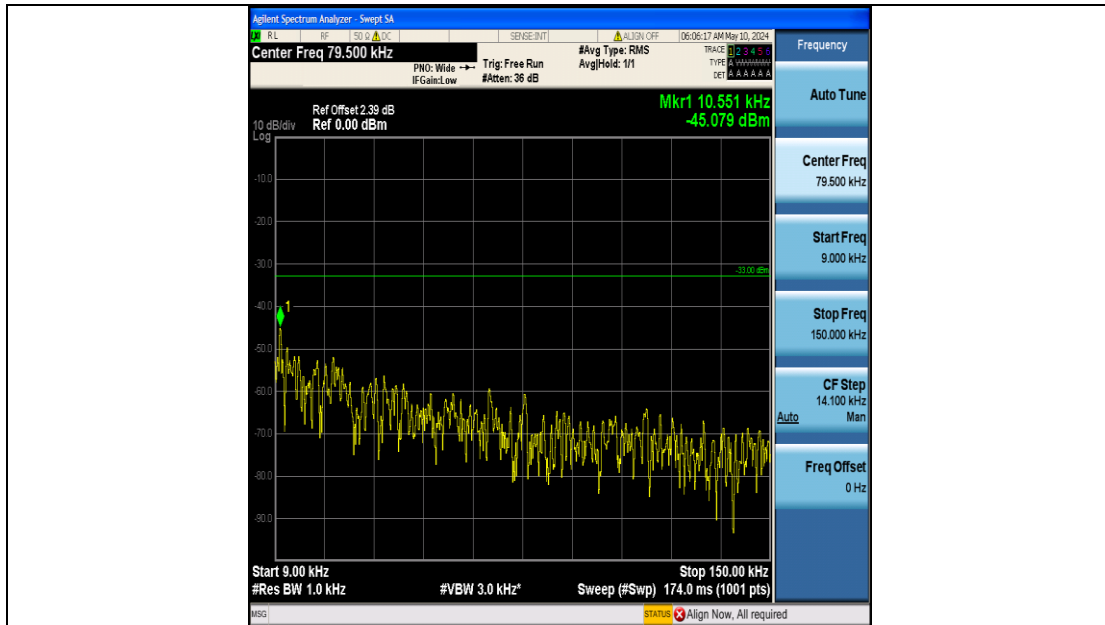

Band26_5MHz_16QAM_26815_25RB#0_3000~10000_3000~10000

Band26_5MHz_16QAM_26915_25RB#0_0.009~0.15_0.009~0.15