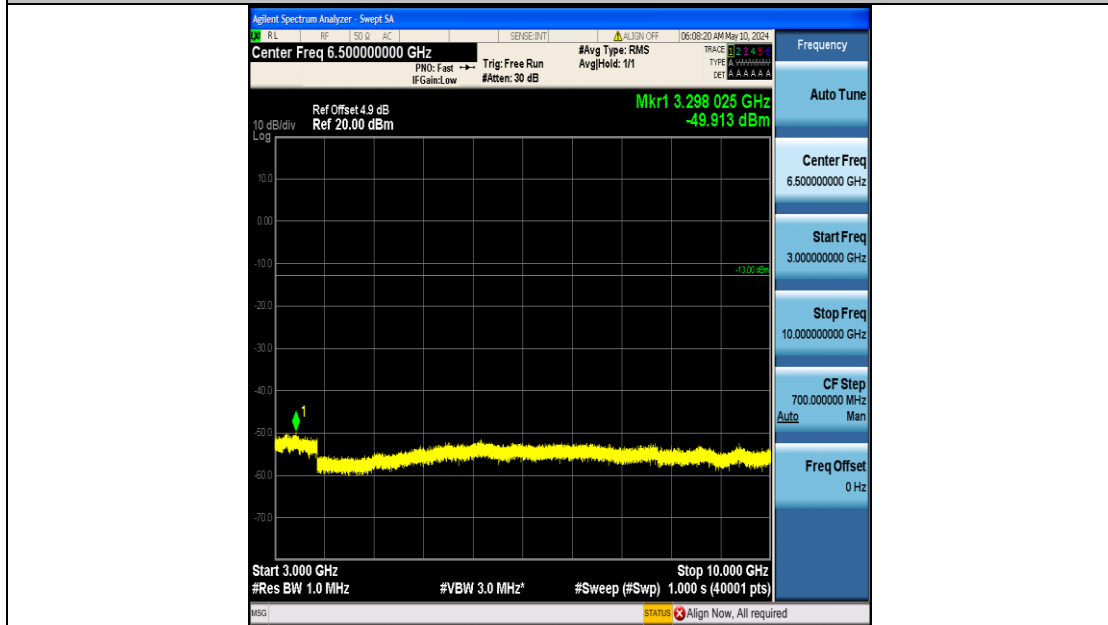

Band26_5MHz_16QAM_27015_25RB#0_1000~3000_1000~3000

Band26_5MHz_16QAM_27015_25RB#0_3000~10000_3000~10000