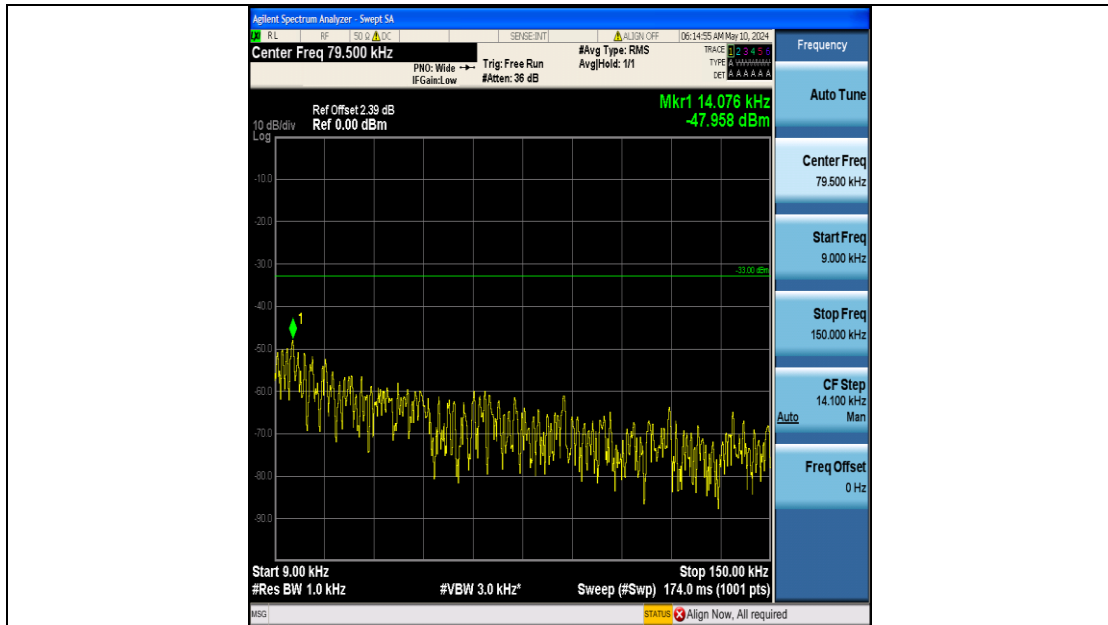

Band26_5MHz_16QAM_27015_25RB#0_0.15~30_0.15~30

Band26_5MHz_16QAM_27015_25RB#0_30~1000_30~1000

Band26_5MHz_16QAM_27015_25RB#0_1000~3000_1000~3000

Band26_5MHz_16QAM_27015_25RB#0_3000~10000_3000~10000

Band26_10MHz_QPSK_26840_50RB#0_0.009~0.15_0.009~0.15