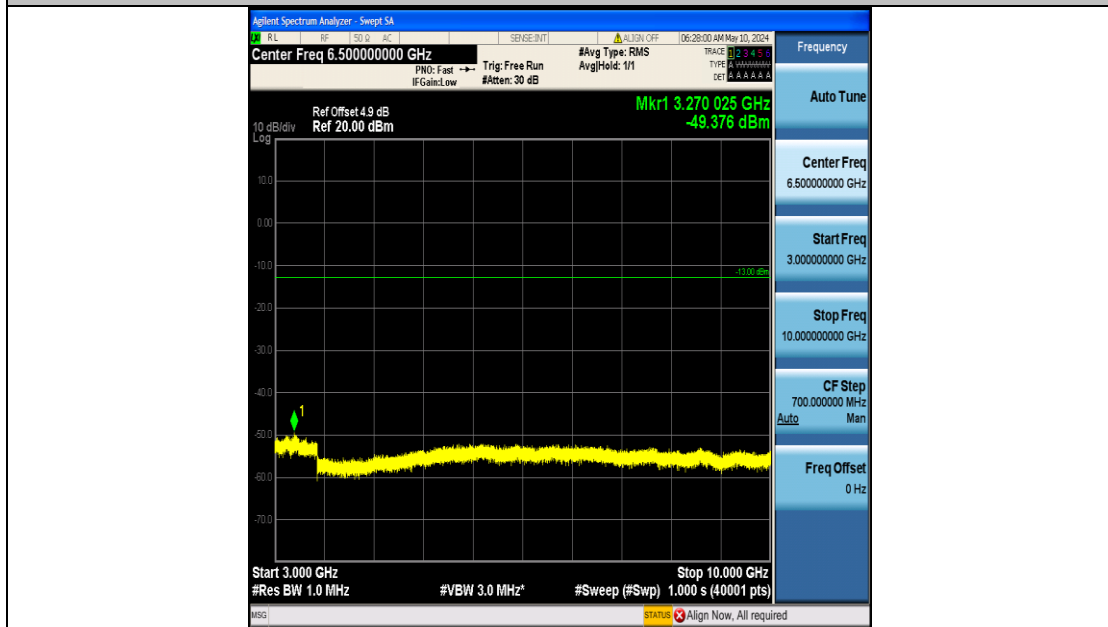

Band26_15MHz_QPSK_26915_75RB#0_1000~3000_1000~3000

Band26_15MHz_QPSK_26915_75RB#0_3000~10000_3000~10000