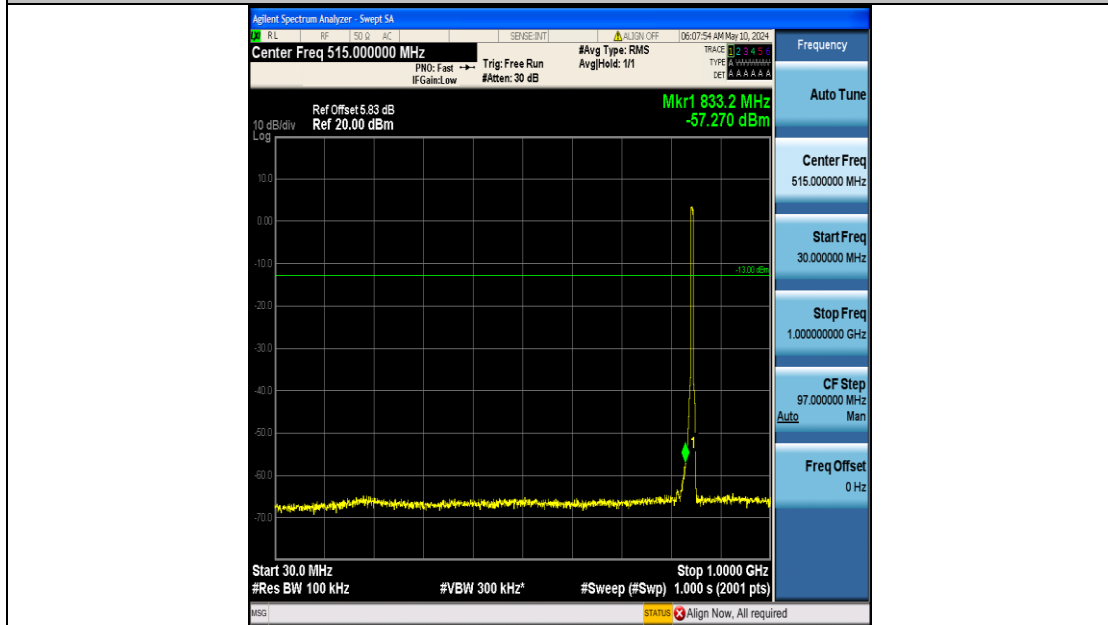

Band26_5MHz_16QAM_27015_25RB#0_0.15~30_0.15~30

Band26_5MHz_16QAM_27015_25RB#0_30~1000_30~1000