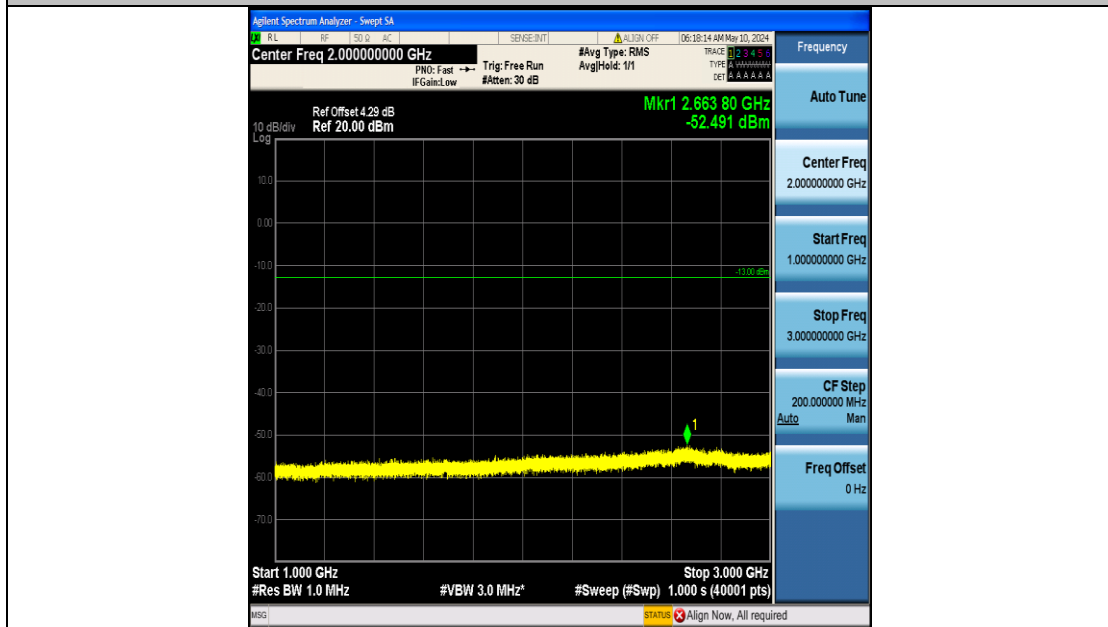

Band26_10MHz_QPSK_26990_50RB#0_30~1000_30~1000

Band26_10MHz_QPSK_26990_50RB#0_1000~3000_1000~3000