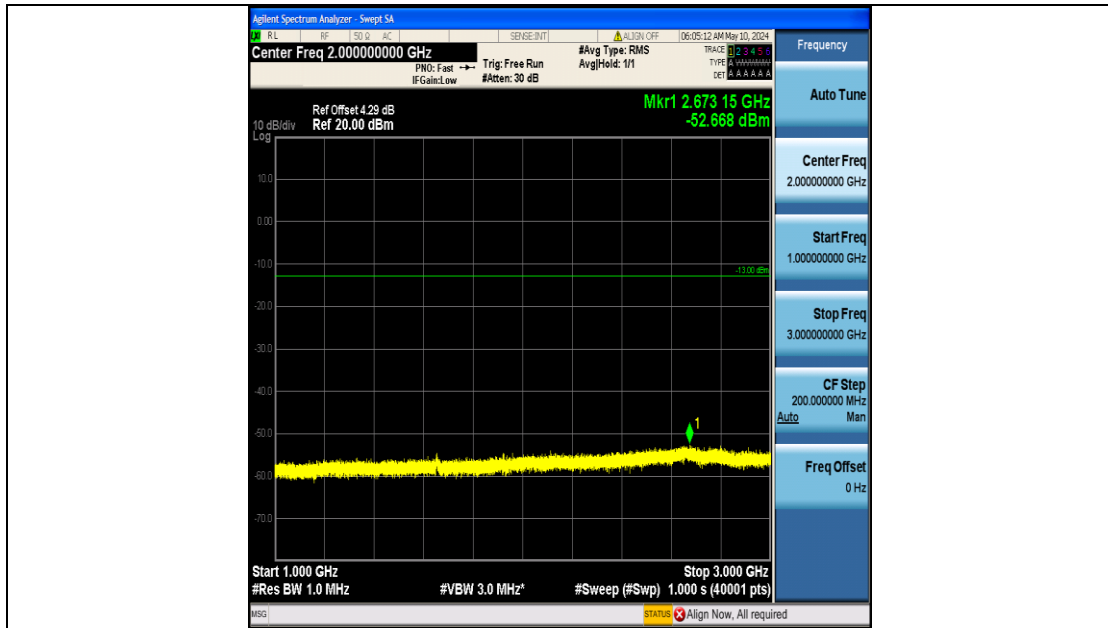

Band26_5MHz_16QAM_26815_25RB#0_30~1000_30~1000

Band26_5MHz_16QAM_26815_25RB#0_1000~3000_1000~3000