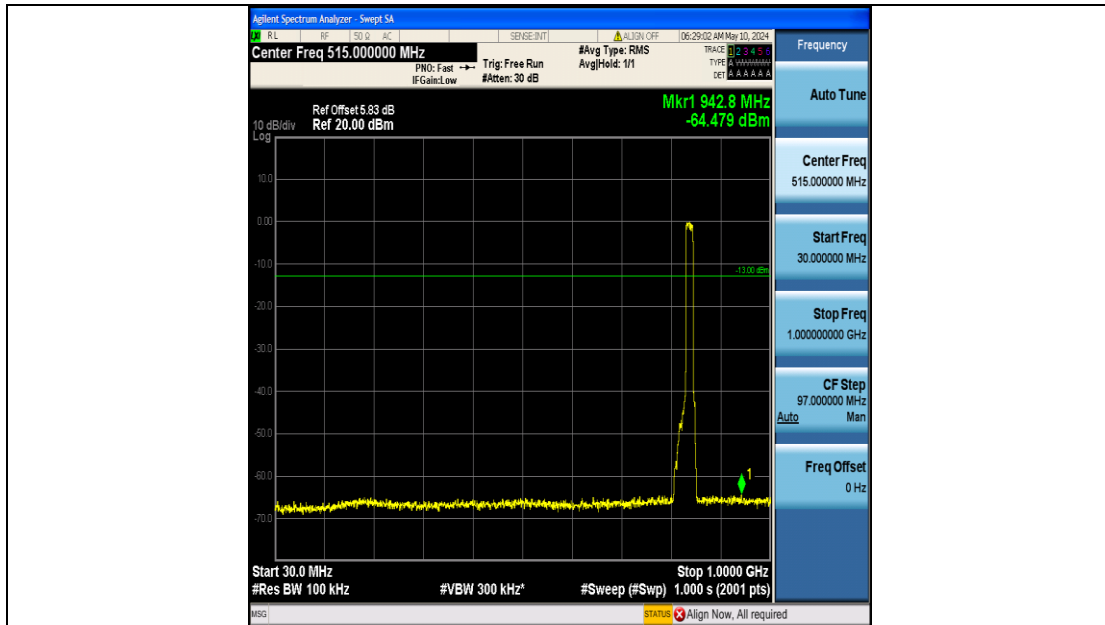

Band26_15MHz_QPSK_26965_75RB#0_0.15~30_0.15~30

Band26_15MHz_QPSK_26965_75RB#0_30~1000_30~1000