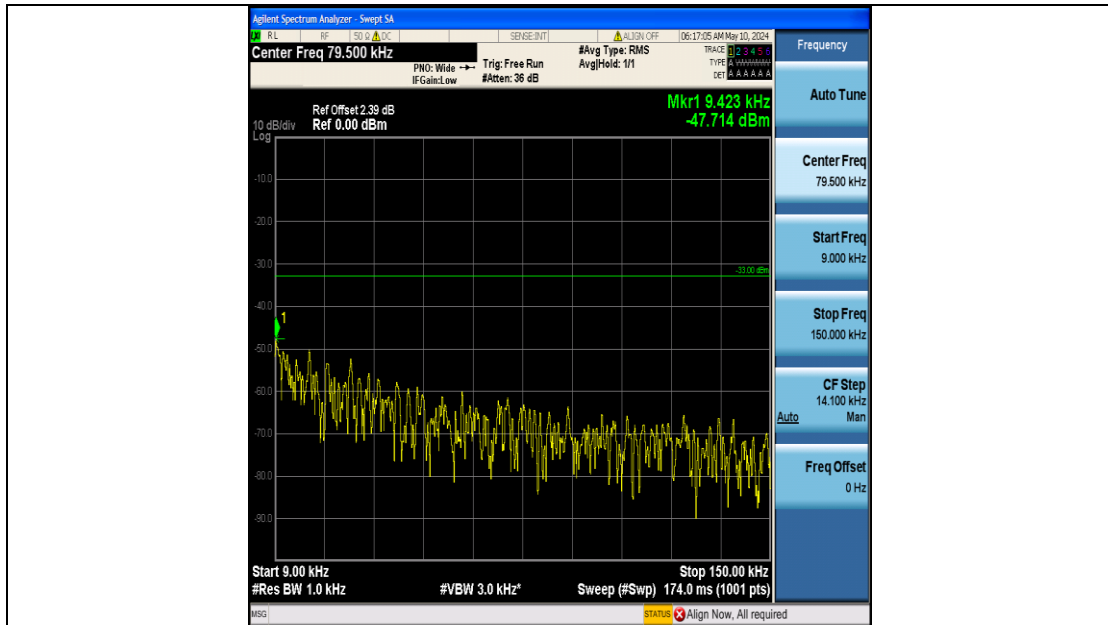

Band26_10MHz_16QAM_26840_50RB#0_0.15~30_0.15~30

Band26_10MHz_16QAM_26840_50RB#0_30~1000_30~1000

Band26_10MHz_16QAM_26840_50RB#0_1000~3000_1000~3000

Band26_10MHz_16QAM_26840_50RB#0_3000~10000_3000~10000

Band26_10MHz_16QAM_26915_50RB#0_0.009~0.15_0.009~0.15