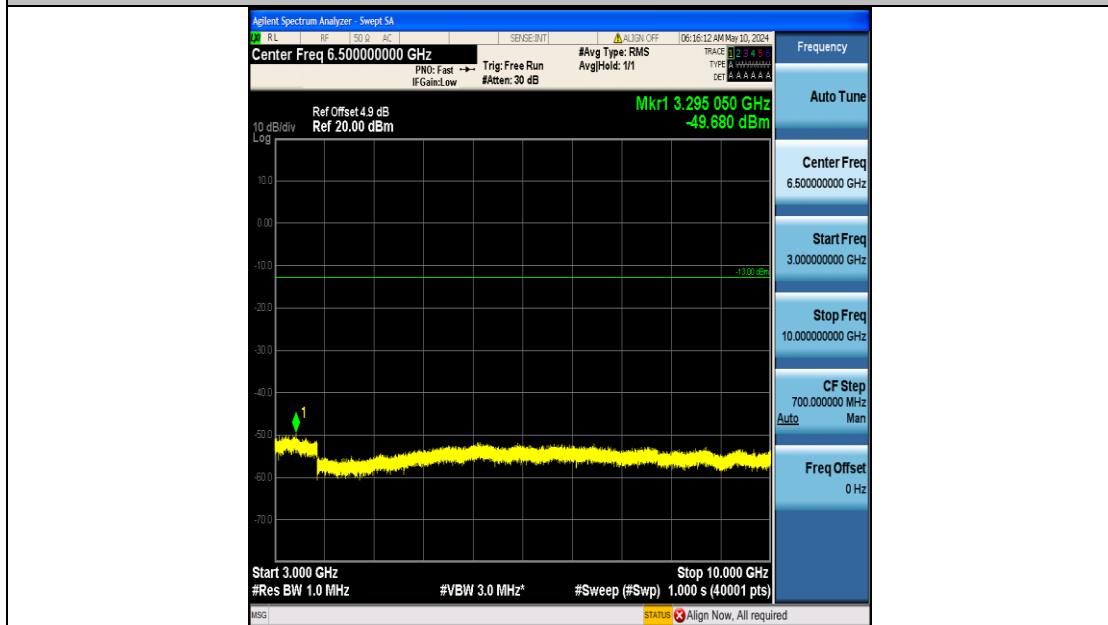

Band26_10MHz_16QAM_26840_50RB#0_1000~3000_1000~3000

Band26_10MHz_16QAM_26840_50RB#0_3000~10000_3000~10000