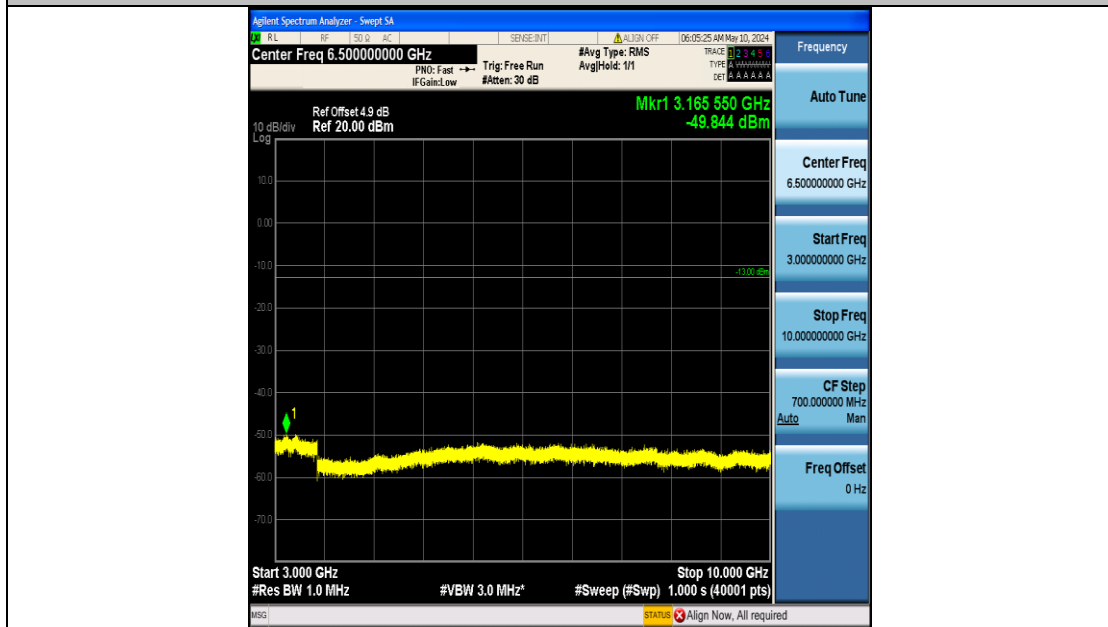

Band26_5MHz_16QAM_26815_25RB#0_1000~3000_1000~3000

Band26_5MHz_16QAM_26815_25RB#0_3000~10000_3000~10000