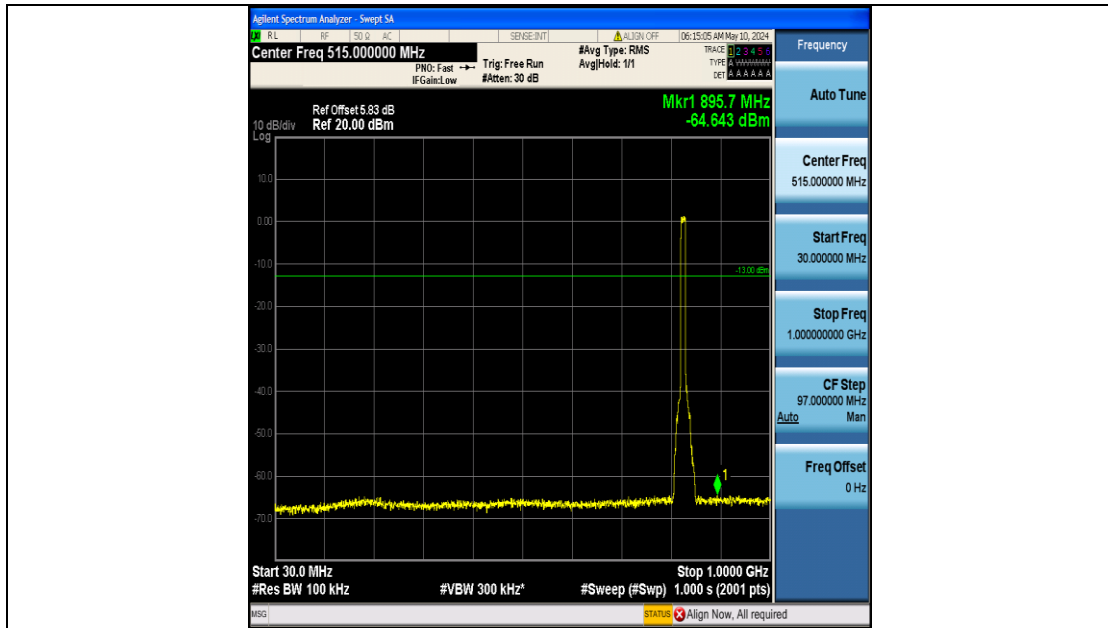

Band26_10MHz_QPSK_26840_50RB#0_0.15~30_0.15~30

Band26_10MHz_QPSK_26840_50RB#0_30~1000_30~1000