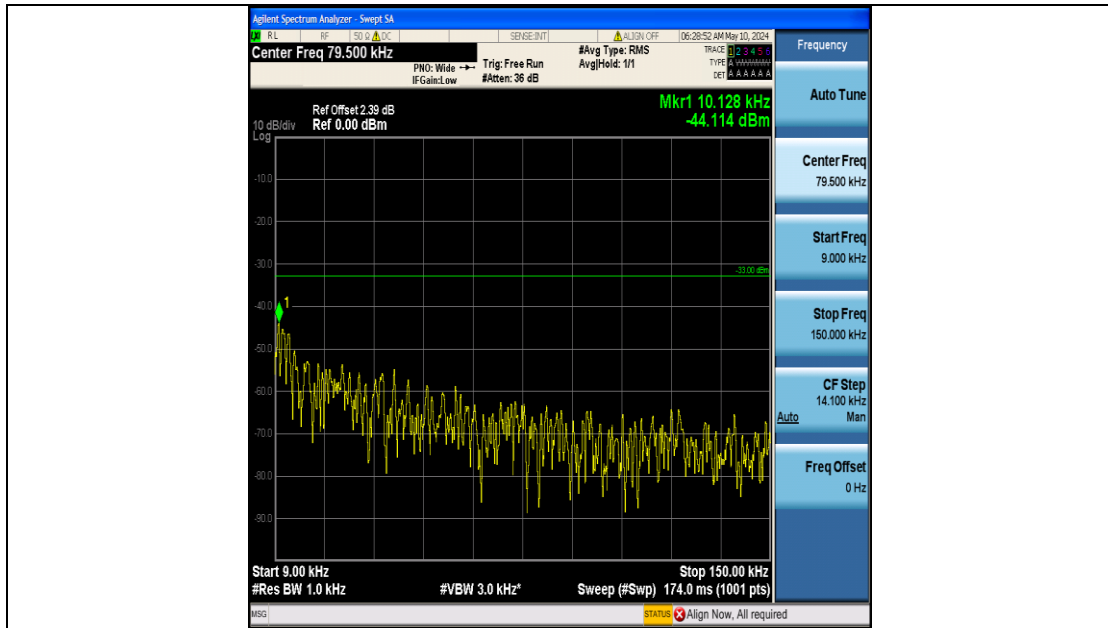

Band26_15MHz_QPSK_26915_75RB#0_0.15~30_0.15~30

Band26_15MHz_QPSK_26915_75RB#0_30~1000_30~1000

Band26_15MHz_QPSK_26915_75RB#0_1000~3000_1000~3000

Band26_15MHz_QPSK_26915_75RB#0_3000~10000_3000~10000

Band26_15MHz_QPSK_26965_75RB#0_0.009~0.15_0.009~0.15