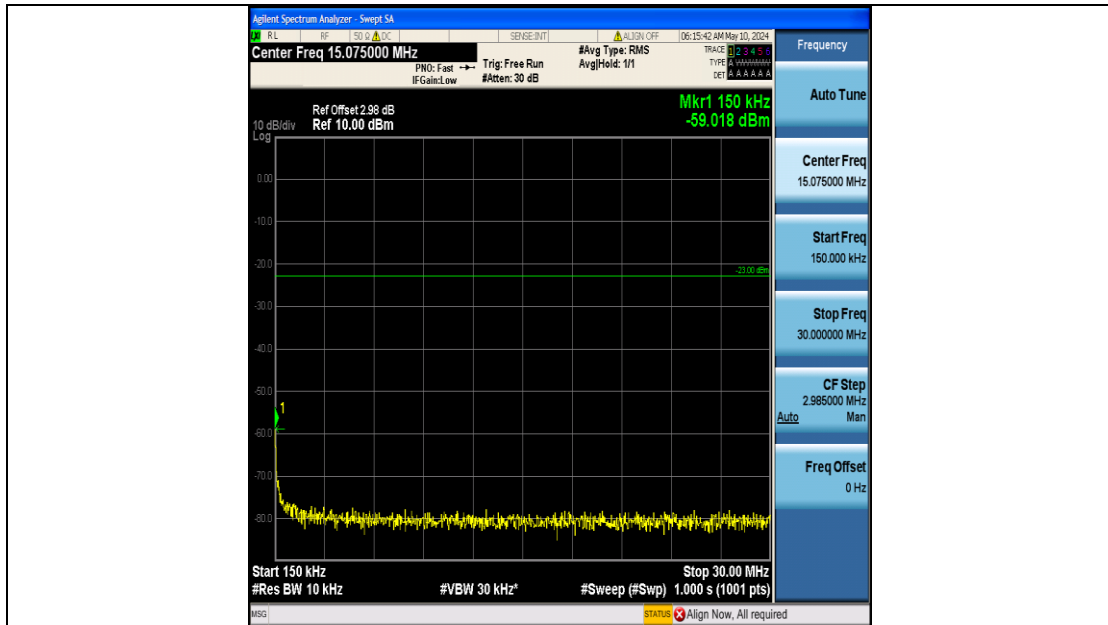

Band26_10MHz_QPSK_26990_50RB#0_0.15~30_0.15~30

Band26_10MHz_QPSK_26990_50RB#0_30~1000_30~1000

Band26_10MHz_QPSK_26990_50RB#0_1000~3000_1000~3000

Band26_10MHz_QPSK_26990_50RB#0_3000~10000_3000~10000

Band26_10MHz_16QAM_26840_50RB#0_0.009~0.15_0.009~0.15