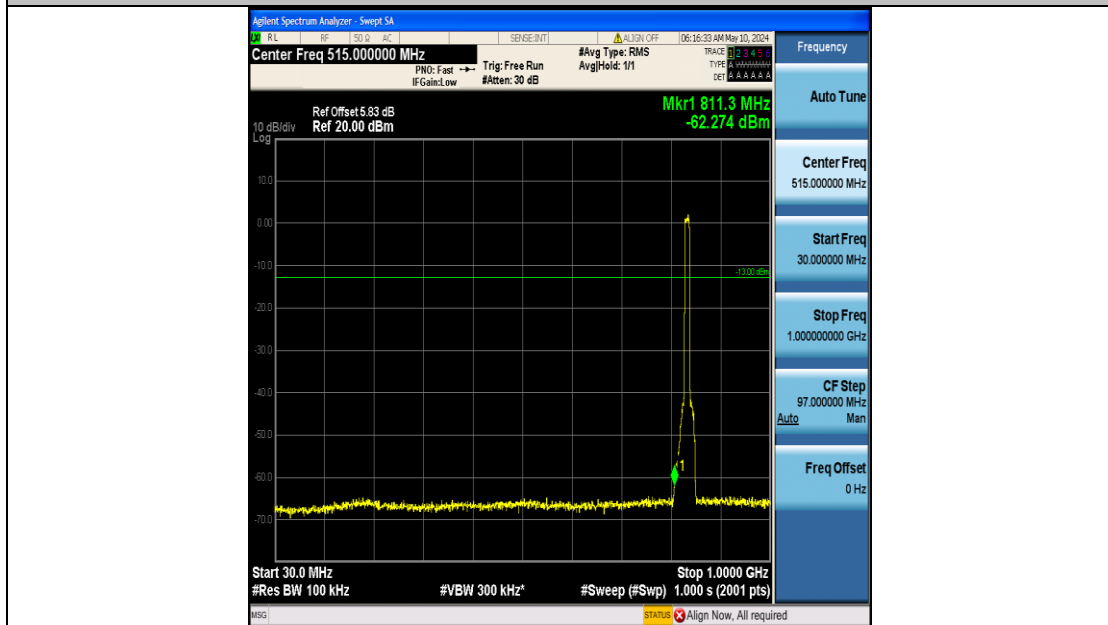

Band26_10MHz_QPSK_26915_50RB#0_0.15~30_0.15~30

Band26_10MHz_QPSK_26915_50RB#0_30~1000_30~1000