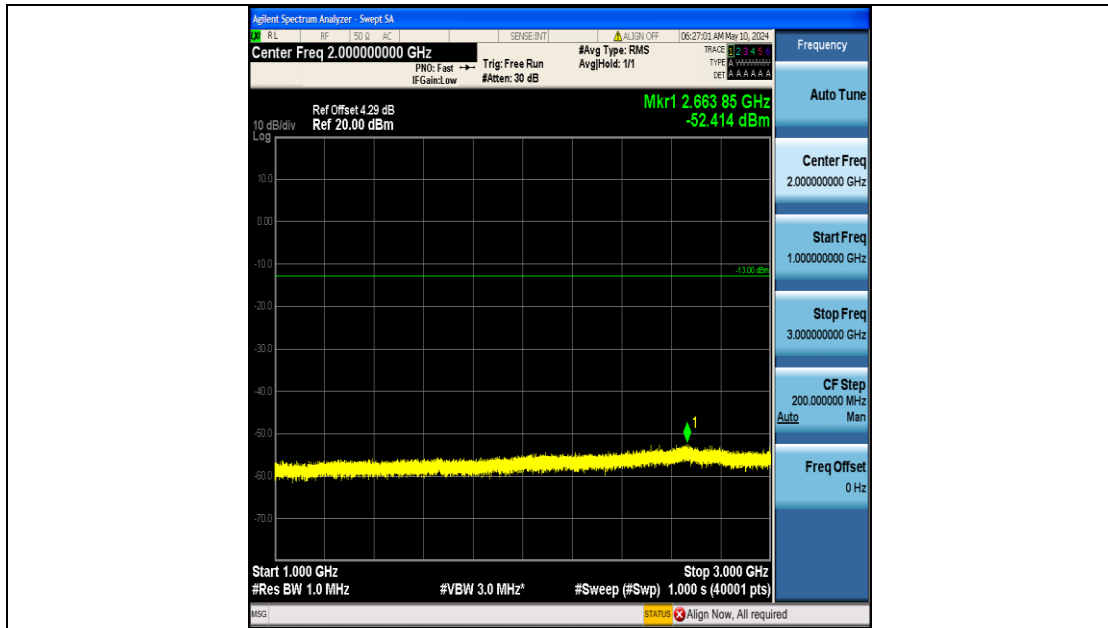

Band26_15MHz_16QAM_26865_75RB#0_30~1000_30~1000

Band26_15MHz_16QAM_26865_75RB#0_1000~3000_1000~3000