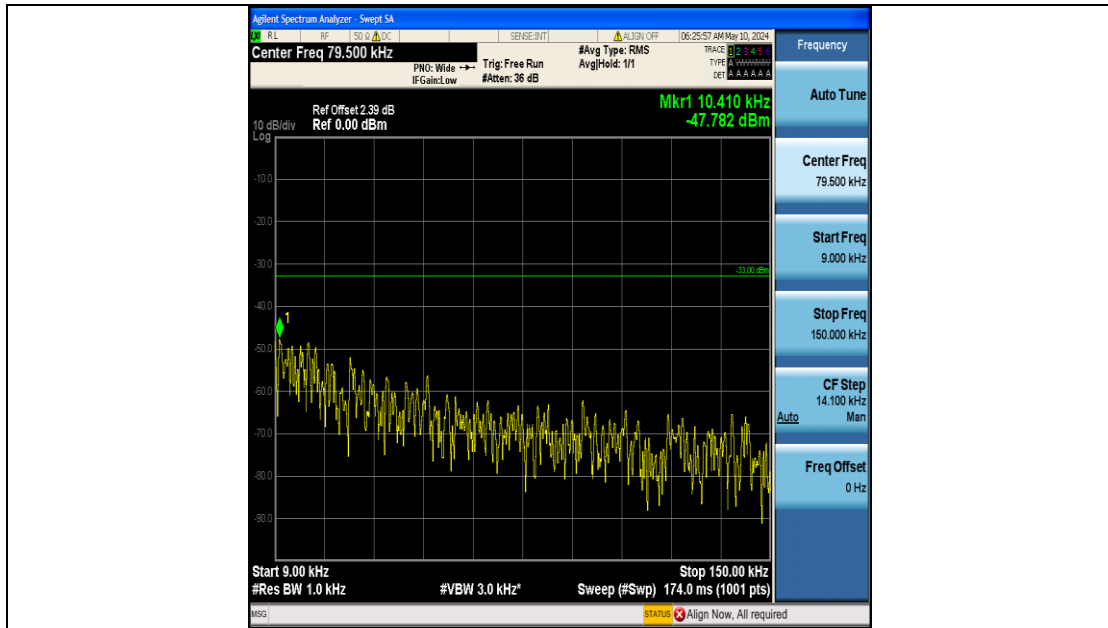

Band26_10MHz_16QAM_26990_50RB#0_0.15~30_0.15~30

Band26_10MHz_16QAM_26990_50RB#0_30~1000_30~1000

Band26_10MHz_16QAM_26990_50RB#0_1000~3000_1000~3000

Band26_10MHz_16QAM_26990_50RB#0_3000~10000_3000~10000

Band26_15MHz_QPSK_26865_75RB#0_0.009~0.15_0.009~0.15