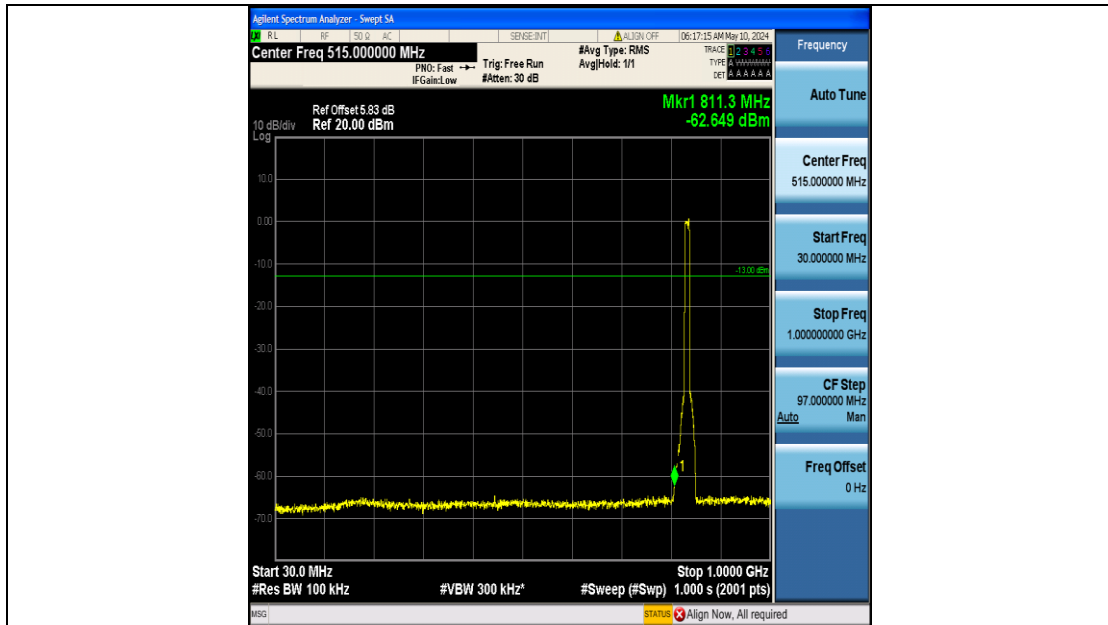

Band26_10MHz_16QAM_26915_50RB#0_0.15~30_0.15~30

Band26_10MHz_16QAM_26915_50RB#0_30~1000_30~1000