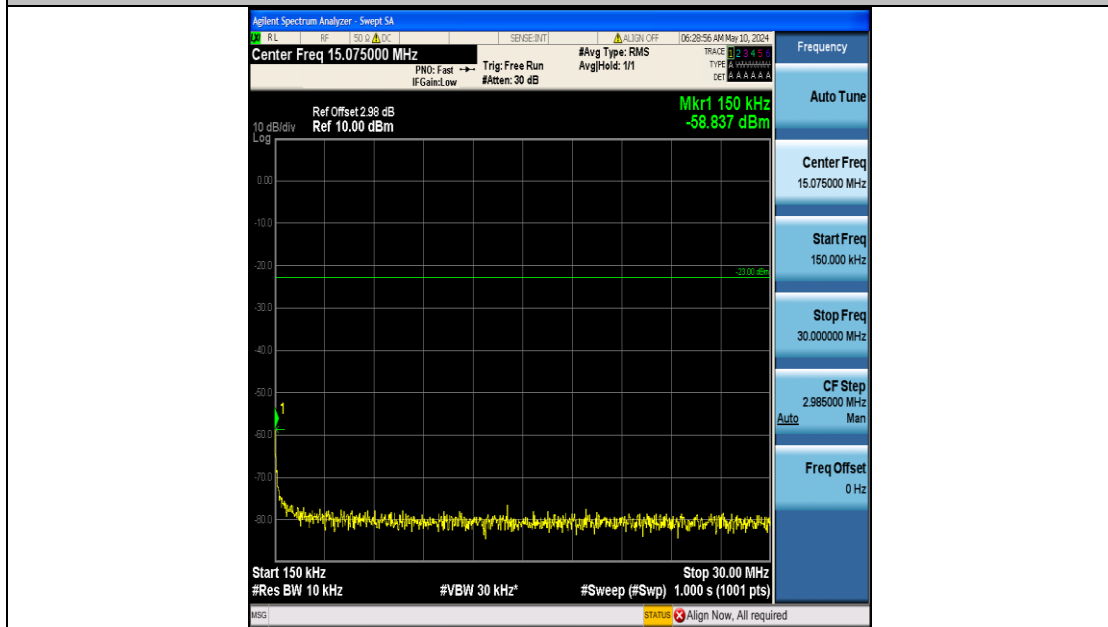

Band26_15MHz_QPSK_26915_75RB#0_0.15~30_0.15~30

Band26_15MHz_QPSK_26915_75RB#0_30~1000_30~1000

Band26_15MHz_QPSK_26915_75RB#0_1000~3000_1000~3000

Band26_15MHz_QPSK_26915_75RB#0_3000~10000_3000~10000

Band26_15MHz_QPSK_26965_75RB#0_0.009~0.15_0.009~0.15