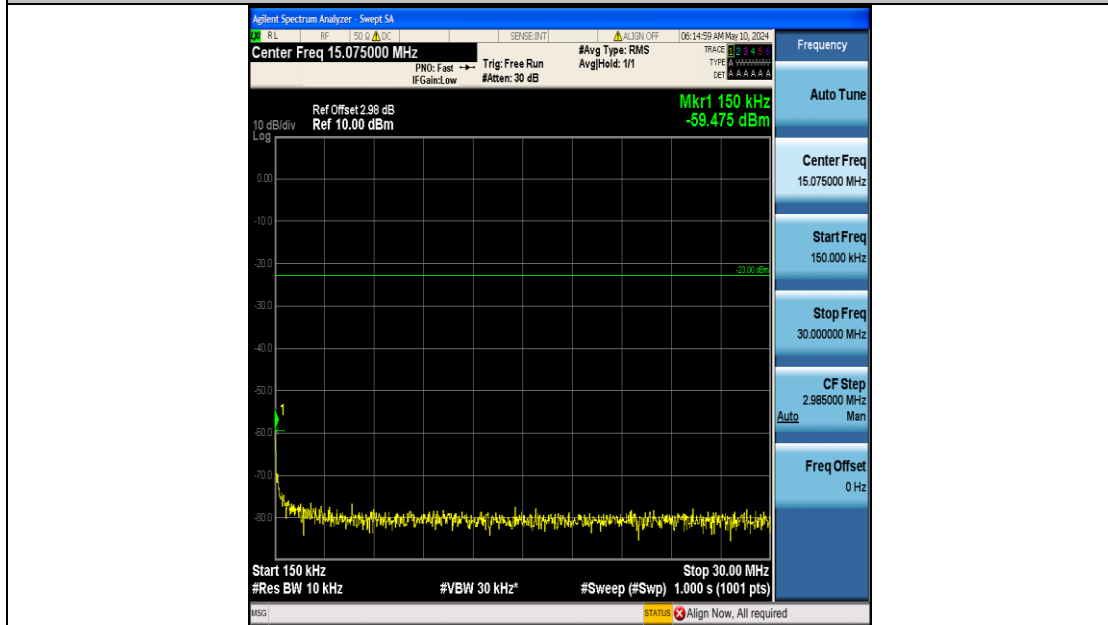

Band26_5MHz_16QAM_27015_25RB#0_0.15~30_0.15~30

Band26_5MHz_16QAM_27015_25RB#0_30~1000_30~1000

Band26_5MHz_16QAM_27015_25RB#0_1000~3000_1000~3000

Band26_5MHz_16QAM_27015_25RB#0_3000~10000_3000~10000

Band26_10MHz_QPSK_26840_50RB#0_0.009~0.15_0.009~0.15