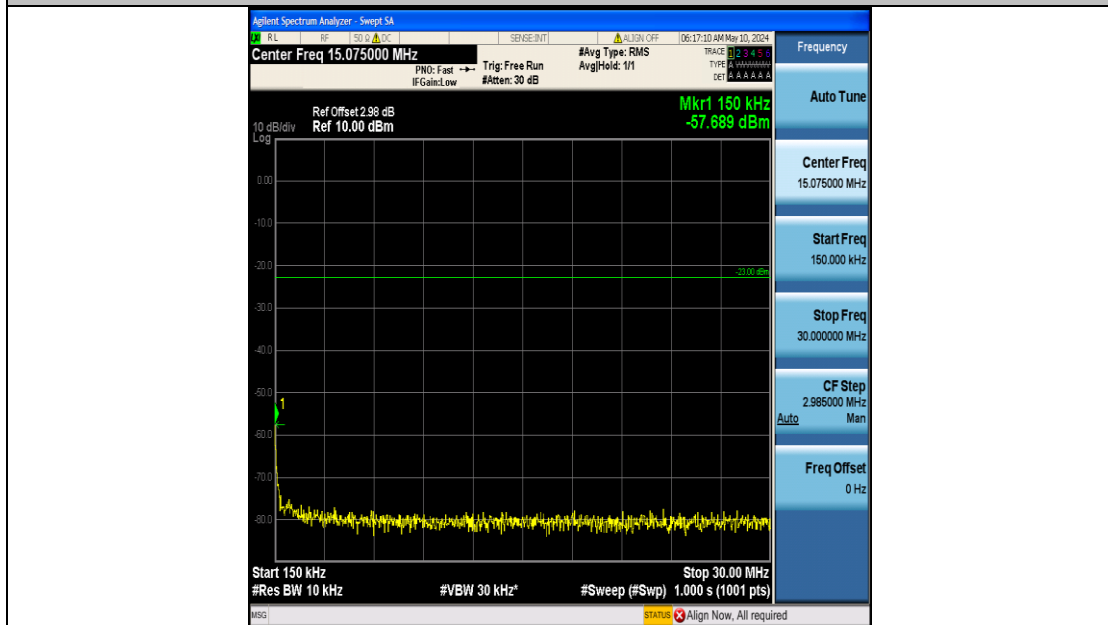

Band26_10MHz_16QAM_26840_50RB#0_0.15~30_0.15~30

Band26_10MHz_16QAM_26840_50RB#0_30~1000_30~1000

Band26_10MHz_16QAM_26840_50RB#0_1000~3000_1000~3000

Band26_10MHz_16QAM_26840_50RB#0_3000~10000_3000~10000

Band26_10MHz_16QAM_26915_50RB#0_0.009~0.15_0.009~0.15