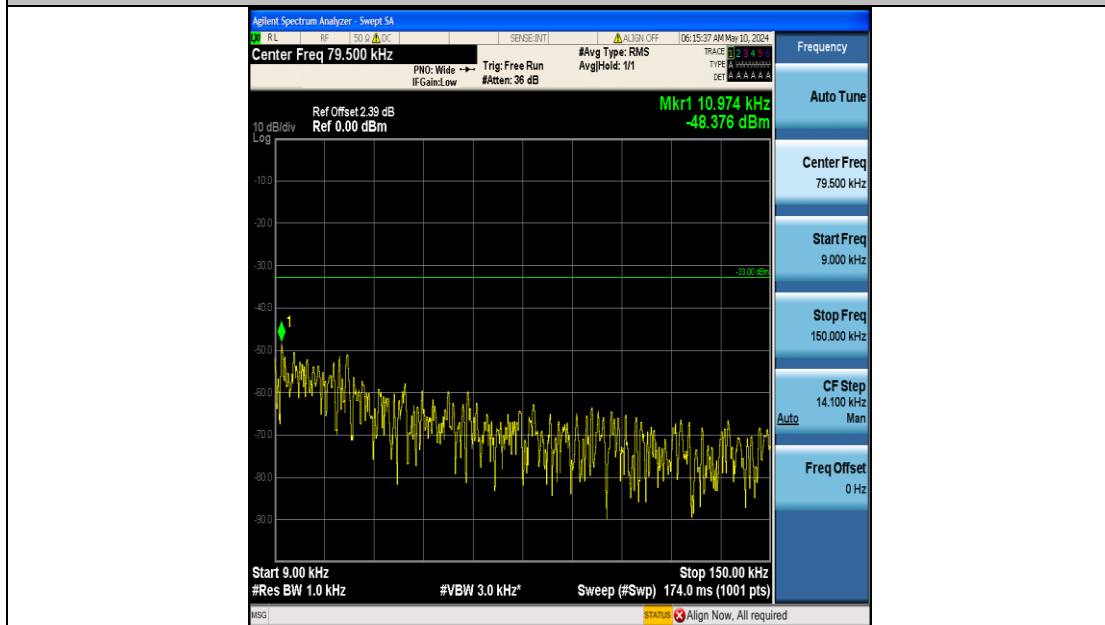

Band26_10MHz_QPSK_26990_50RB#0_0.15~30_0.15~30

Band26_10MHz_QPSK_26990_50RB#0_30~1000_30~1000

Band26_10MHz_QPSK_26990_50RB#0_1000~3000_1000~3000

Band26_10MHz_QPSK_26990_50RB#0_3000~10000_3000~10000

Band26_10MHz_16QAM_26840_50RB#0_0.009~0.15_0.009~0.15