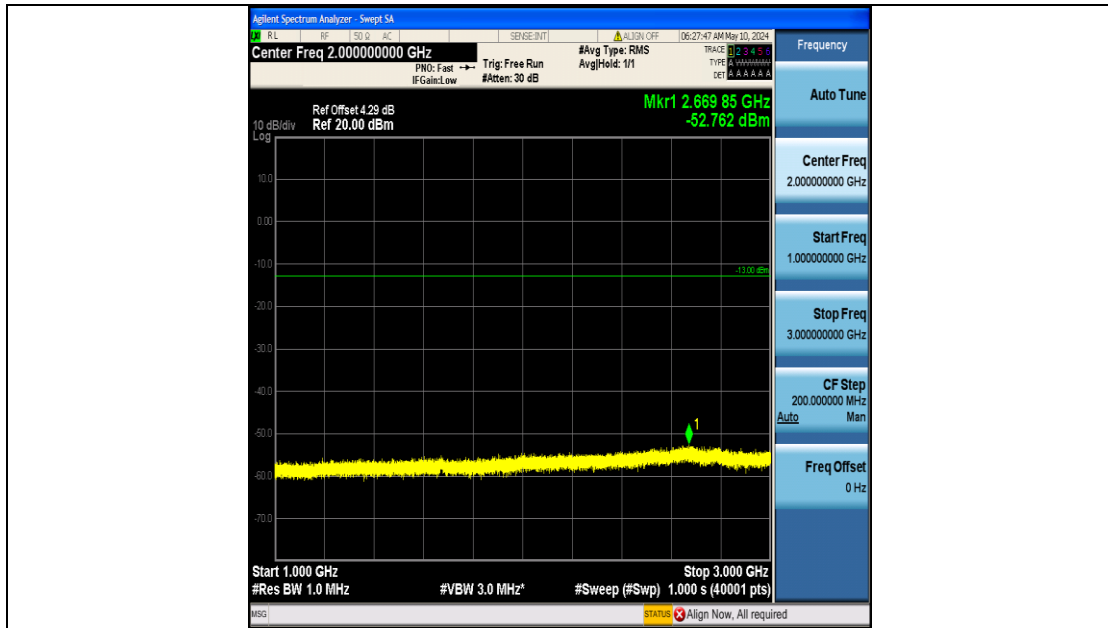

Band26_15MHz_QPSK_26915_75RB#0_30~1000_30~1000

Band26_15MHz_QPSK_26915_75RB#0_1000~3000_1000~3000