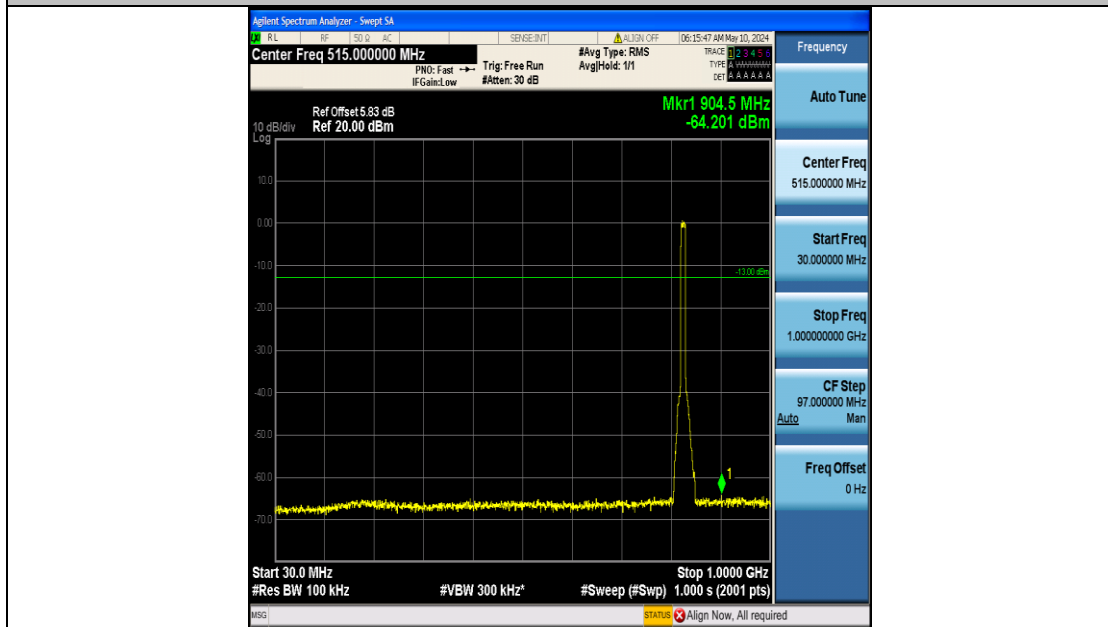

Band26_10MHz_16QAM_26840_50RB#0_0.15~30_0.15~30

Band26_10MHz_16QAM_26840_50RB#0_30~1000_30~1000