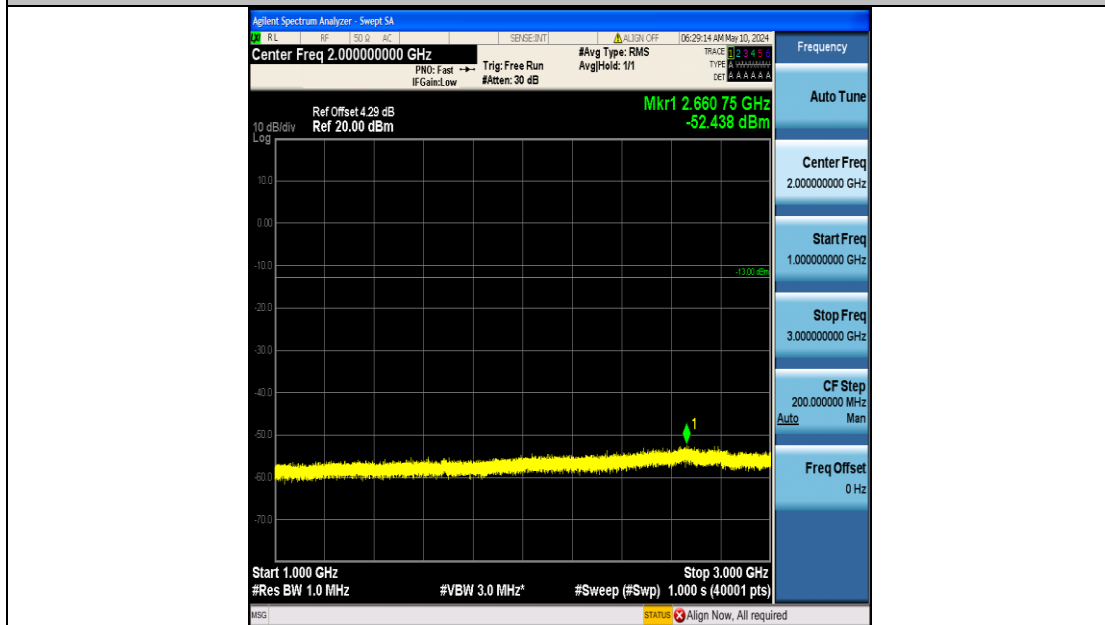

Band26_15MHz_QPSK_26965_75RB#0_30~1000_30~1000

Band26_15MHz_QPSK_26965_75RB#0_1000~3000_1000~3000