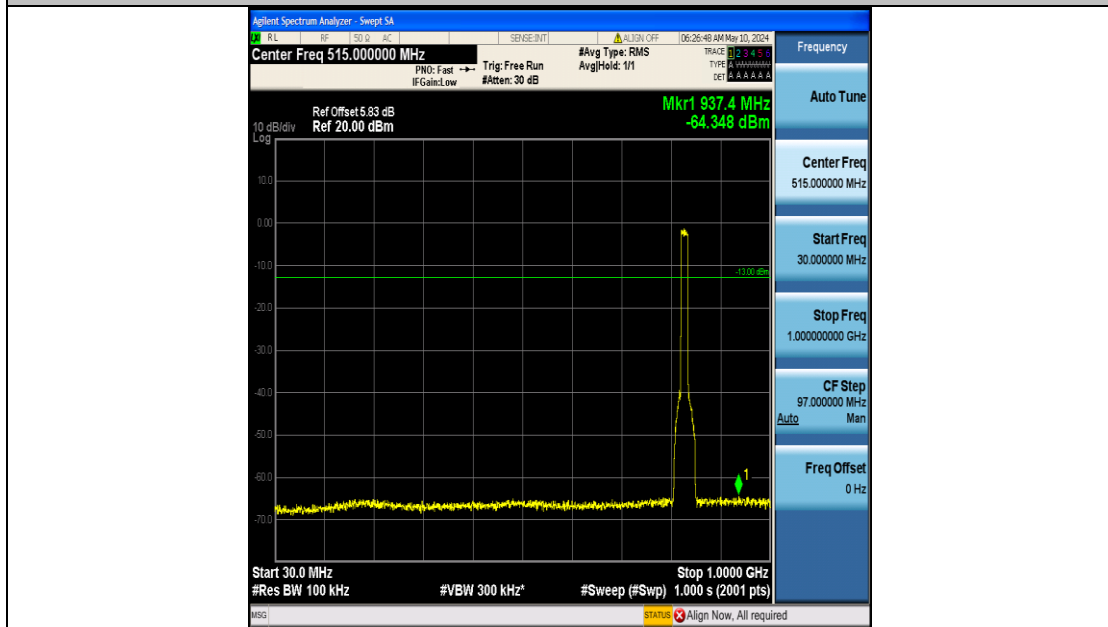

Band26_15MHz_16QAM_26865_75RB#0_0.15~30_0.15~30

Band26_15MHz_16QAM_26865_75RB#0_30~1000_30~1000