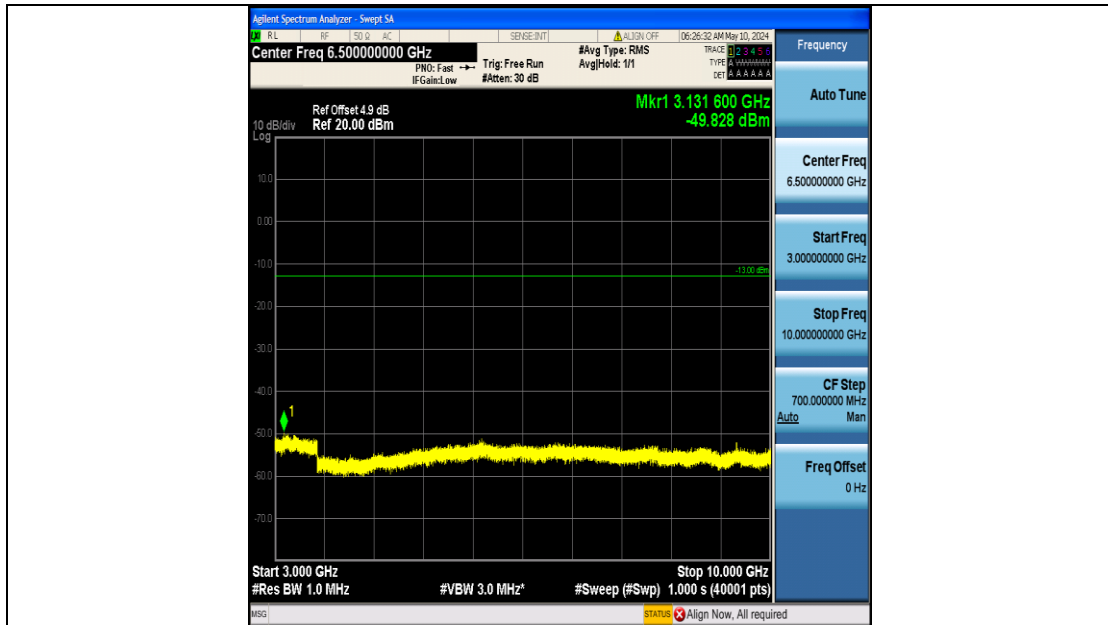

Band26_15MHz_QPSK_26865_75RB#0_1000~3000_1000~3000

Band26_15MHz_QPSK_26865_75RB#0_3000~10000_3000~10000