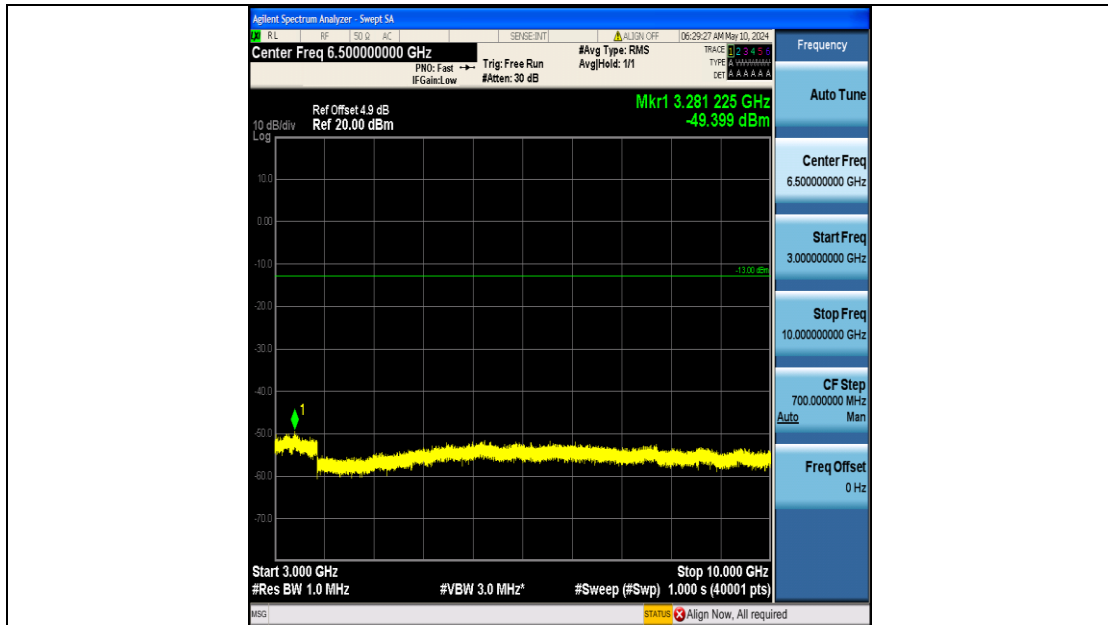

Band26_15MHz_QPSK_26965_75RB#0_1000~3000_1000~3000

Band26_15MHz_QPSK_26965_75RB#0_3000~10000_3000~10000