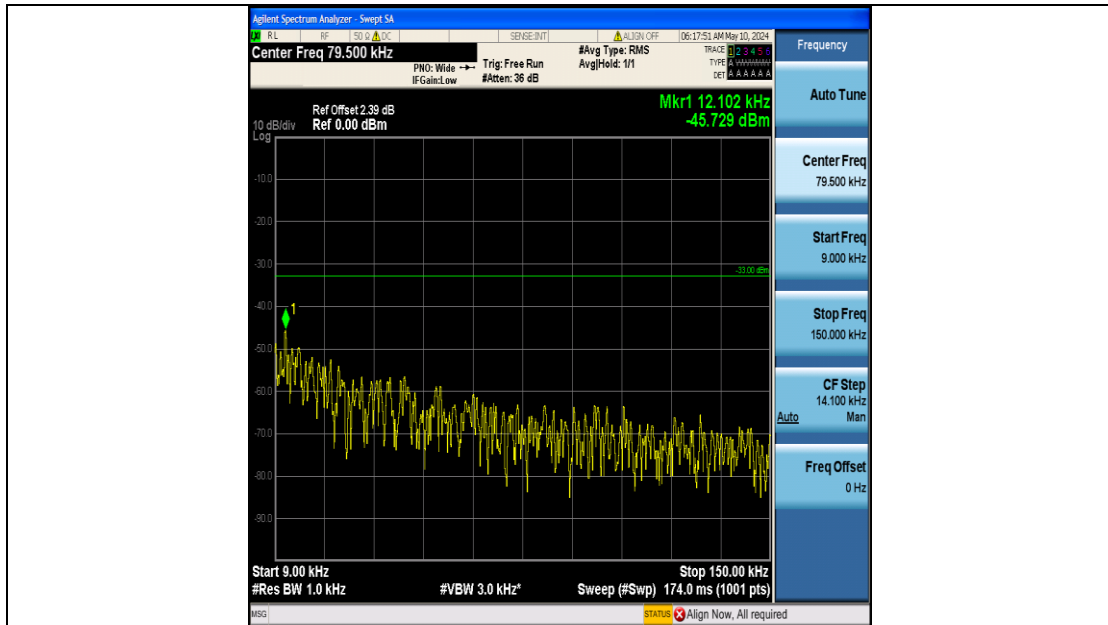

Band26_10MHz_QPSK_26915_50RB#0_0.15~30_0.15~30

Band26_10MHz_QPSK_26915_50RB#0_30~1000_30~1000

Band26_10MHz_QPSK_26915_50RB#0_1000~3000_1000~3000

Band26_10MHz_QPSK_26915_50RB#0_3000~10000_3000~10000

Band26_10MHz_QPSK_26990_50RB#0_0.009~0.15_0.009~0.15