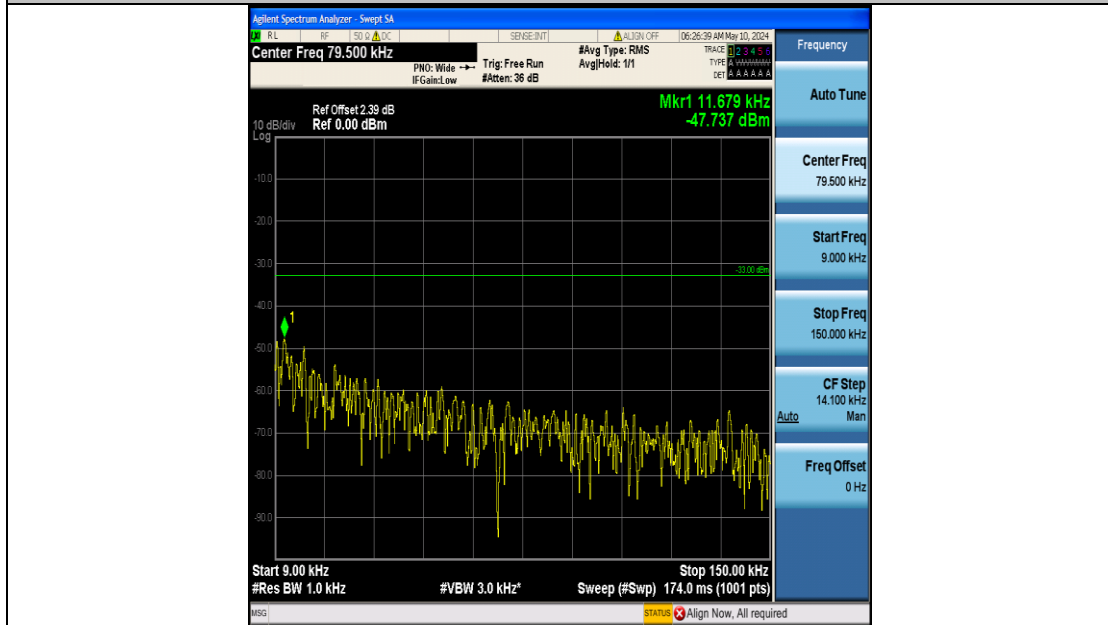

Band26_15MHz_QPSK_26965_75RB#0_0.15~30_0.15~30

Band26_15MHz_QPSK_26965_75RB#0_30~1000_30~1000

Band26_15MHz_QPSK_26965_75RB#0_1000~3000_1000~3000

Band26_15MHz_QPSK_26965_75RB#0_3000~10000_3000~10000

Band26_15MHz_16QAM_26865_75RB#0_0.009~0.15_0.009~0.15