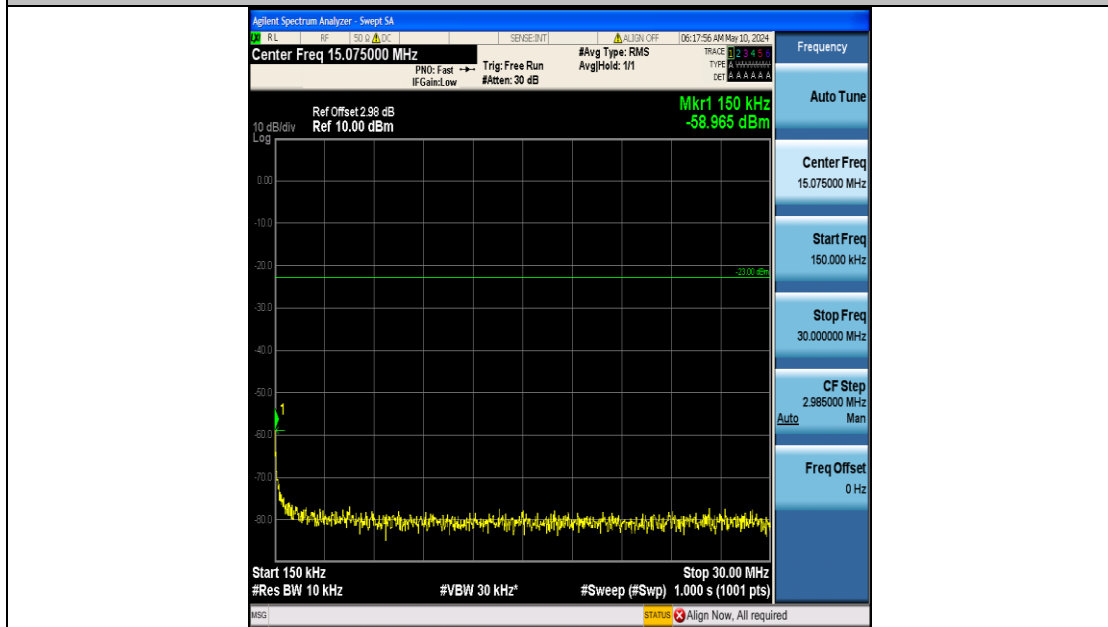

Band26_10MHz_QPSK_26915_50RB#0_0.15~30_0.15~30

Band26_10MHz_QPSK_26915_50RB#0_30~1000_30~1000

Band26_10MHz_QPSK_26915_50RB#0_1000~3000_1000~3000

Band26_10MHz_QPSK_26915_50RB#0_3000~10000_3000~10000

Band26_10MHz_QPSK_26990_50RB#0_0.009~0.15_0.009~0.15