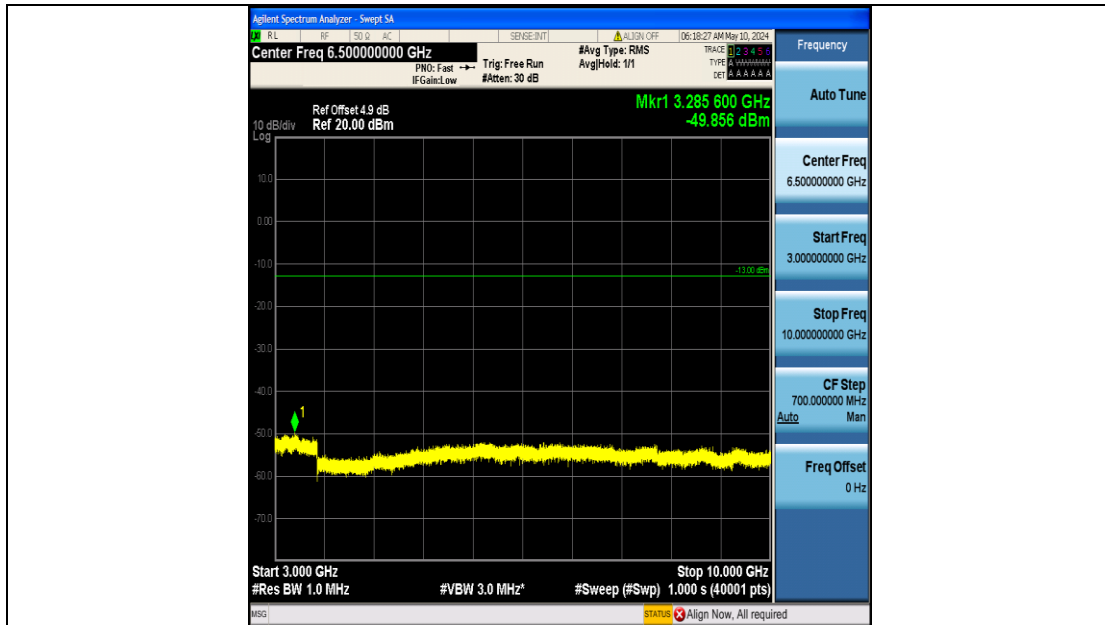

Band26_10MHz_QPSK_26990_50RB#0_1000~3000_1000~3000

Band26_10MHz_QPSK_26990_50RB#0_3000~10000_3000~10000