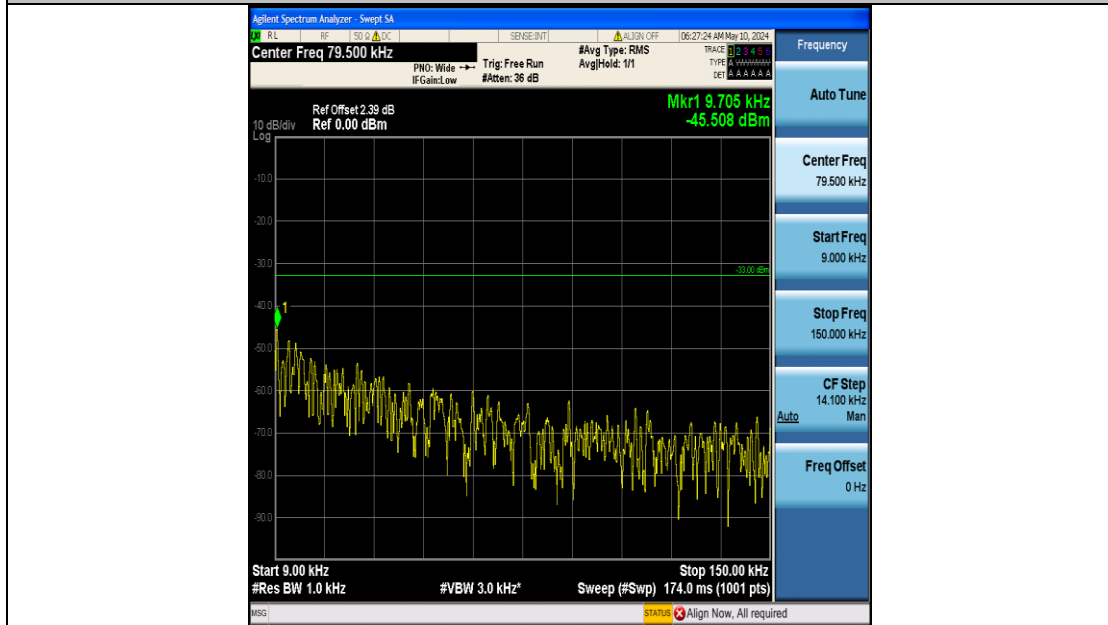

Band26_15MHz_QPSK_26865_75RB#0_0.15~30_0.15~30

Band26_15MHz_QPSK_26865_75RB#0_30~1000_30~1000

Band26_15MHz_QPSK_26865_75RB#0_1000~3000_1000~3000

Band26_15MHz_QPSK_26865_75RB#0_3000~10000_3000~10000

Band26_15MHz_QPSK_26915_75RB#0_0.009~0.15_0.009~0.15