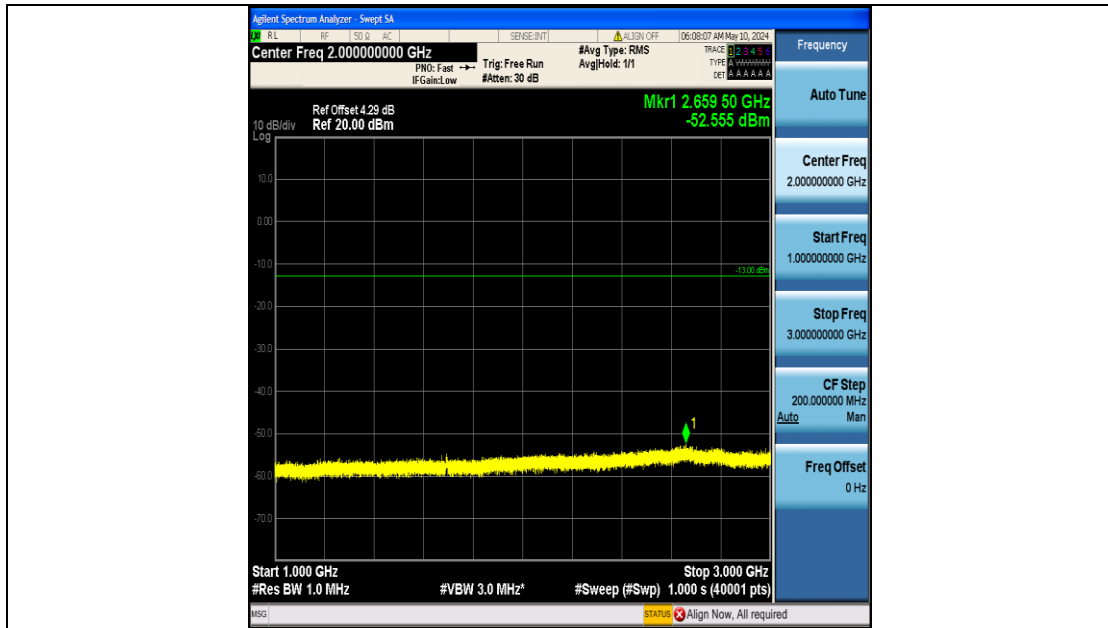

Band26_5MHz_16QAM_27015_25RB#0_30~1000_30~1000

Band26_5MHz_16QAM_27015_25RB#0_1000~3000_1000~3000