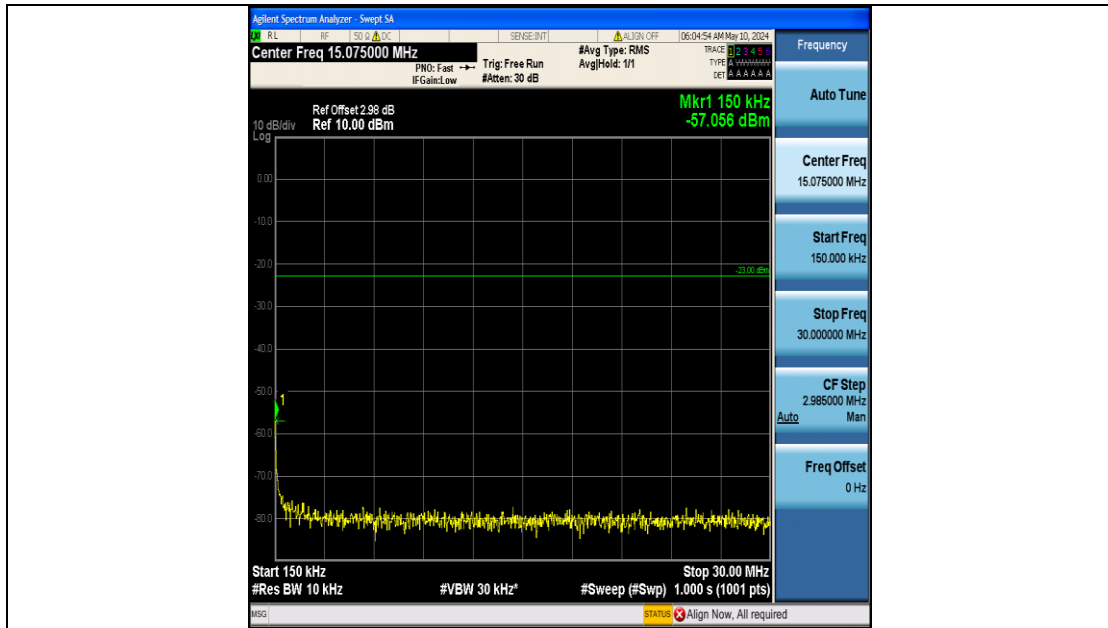

Band26_5MHz_QPSK_27015_25RB#0_30~1000_30~1000

Band26_5MHz_QPSK_27015_25RB#0_1000~3000_1000~3000

Band26_5MHz_QPSK_27015_25RB#0_3000~10000_3000~10000

Band26_5MHz_16QAM_26815_25RB#0_0.009~0.15_0.009~0.15

Band26_5MHz_16QAM_26815_25RB#0_0.15~30_0.15~30