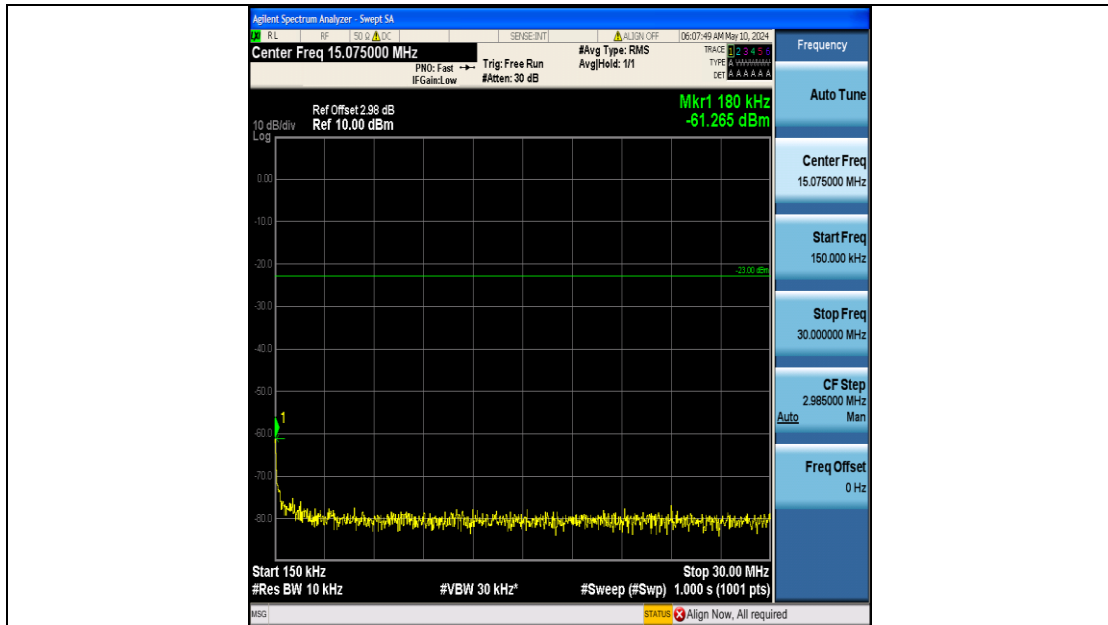

Band26_5MHz_16QAM_26915_25RB#0_0.15~30_0.15~30

Band26_5MHz_16QAM_26915_25RB#0_30~1000_30~1000

Band26_5MHz_16QAM_26915_25RB#0_1000~3000_1000~3000

Band26_5MHz_16QAM_26915_25RB#0_3000~10000_3000~10000

Band26_5MHz_16QAM_27015_25RB#0_0.009~0.15_0.009~0.15