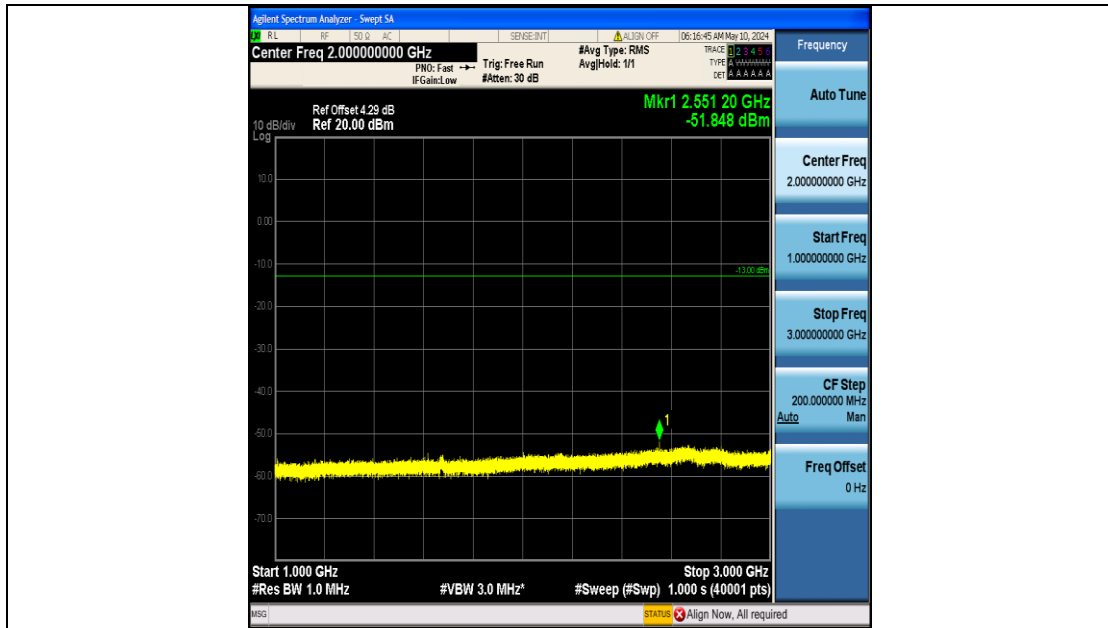

Band26_10MHz_QPSK_26915_50RB#0_30~1000_30~1000

Band26_10MHz_QPSK_26915_50RB#0_1000~3000_1000~3000