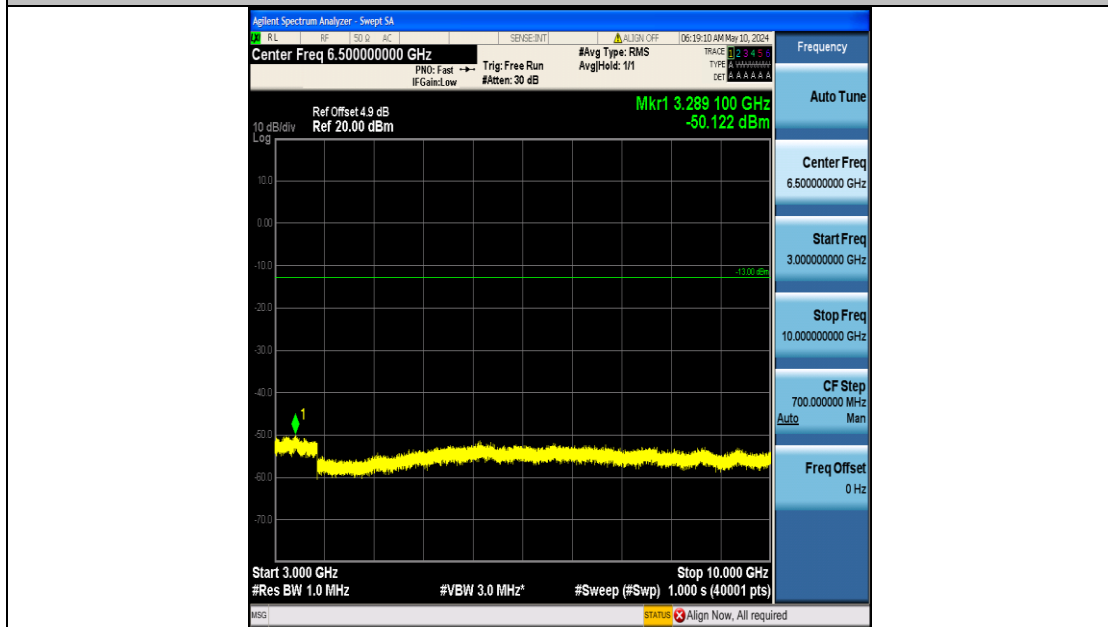

Band26_10MHz_16QAM_26990_50RB#0_1000~3000_1000~3000

Band26_10MHz_16QAM_26990_50RB#0_3000~10000_3000~10000