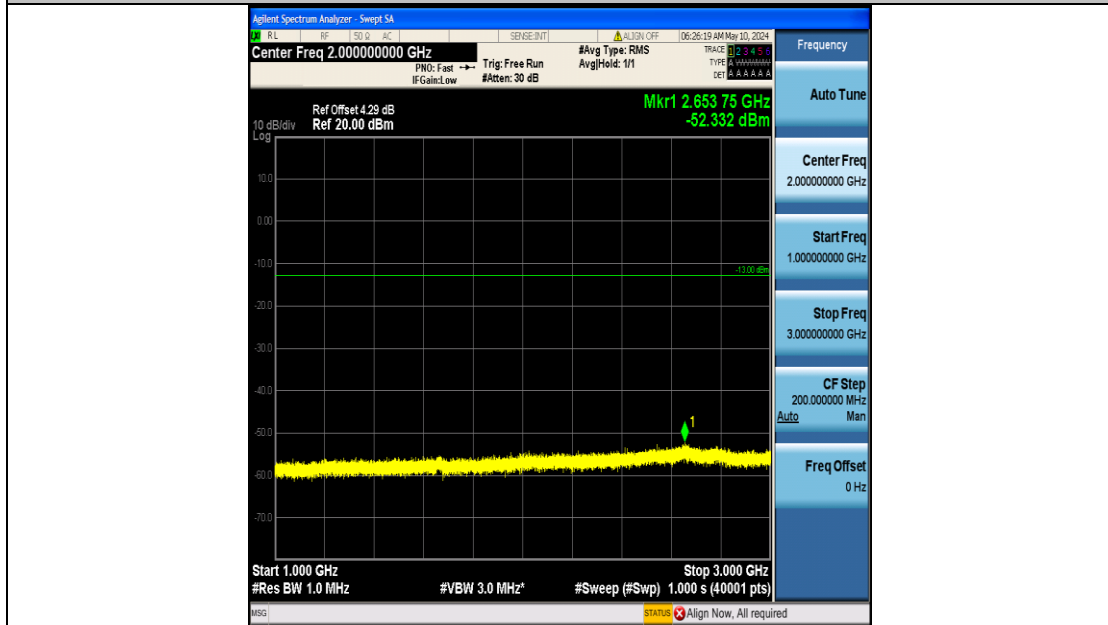

Band26_15MHz_QPSK_26865_75RB#0_30~1000_30~1000

Band26_15MHz_QPSK_26865_75RB#0_1000~3000_1000~3000