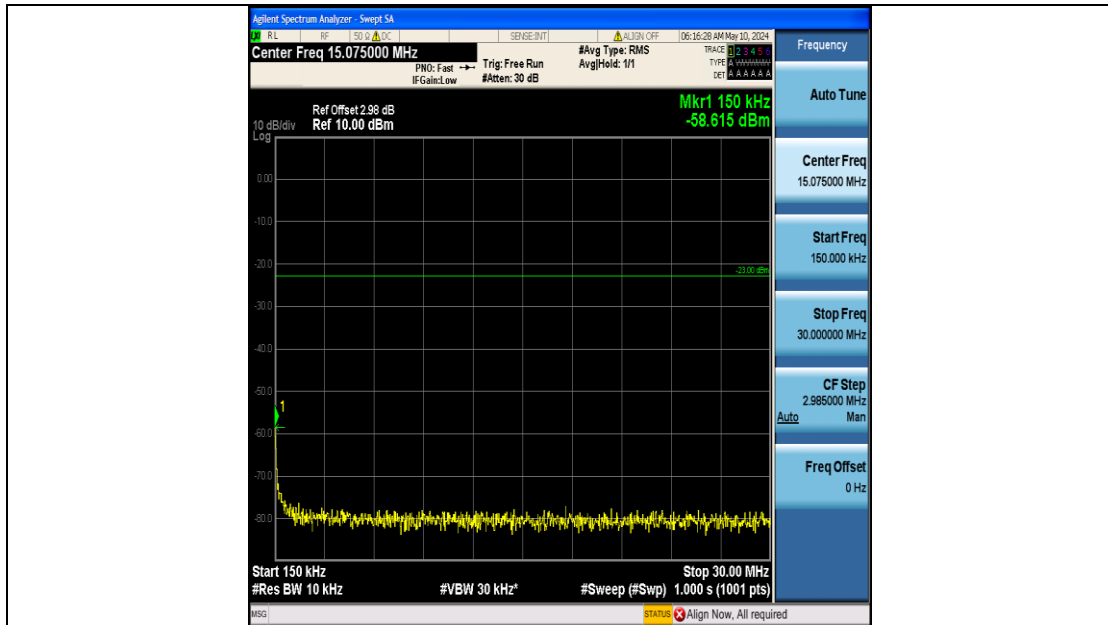

Band26_10MHz_QPSK_26840_50RB#0_0.15~30_0.15~30

Band26_10MHz_QPSK_26840_50RB#0_30~1000_30~1000

Band26_10MHz_QPSK_26840_50RB#0_1000~3000_1000~3000

Band26_10MHz_QPSK_26840_50RB#0_3000~10000_3000~10000

Band26_10MHz_QPSK_26915_50RB#0_0.009~0.15_0.009~0.15