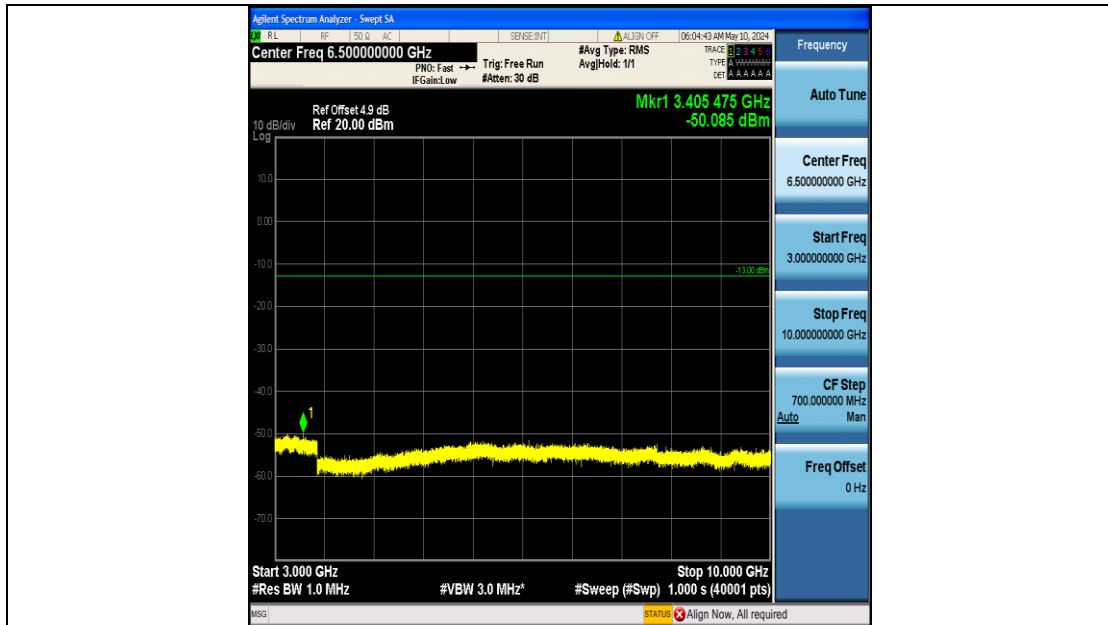

Band26_5MHz_QPSK_26815_25RB#0_1000~3000_1000~3000

Band26_5MHz_QPSK_26815_25RB#0_3000~10000_3000~10000