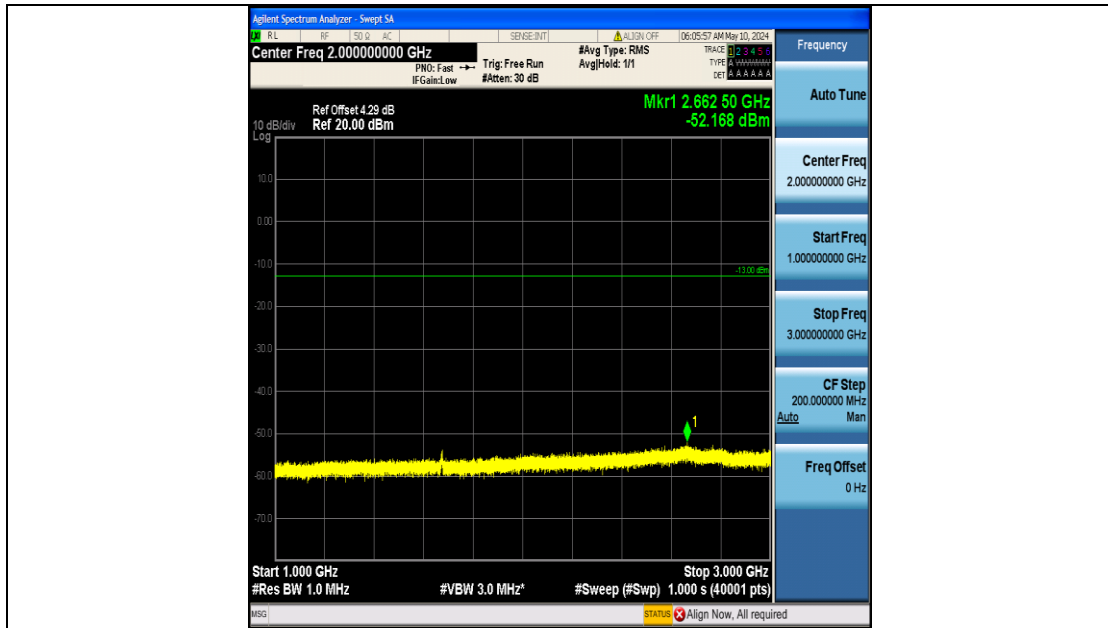

Band26_5MHz_QPSK_26915_25RB#0_30~1000_30~1000

Band26_5MHz_QPSK_26915_25RB#0_1000~3000_1000~3000