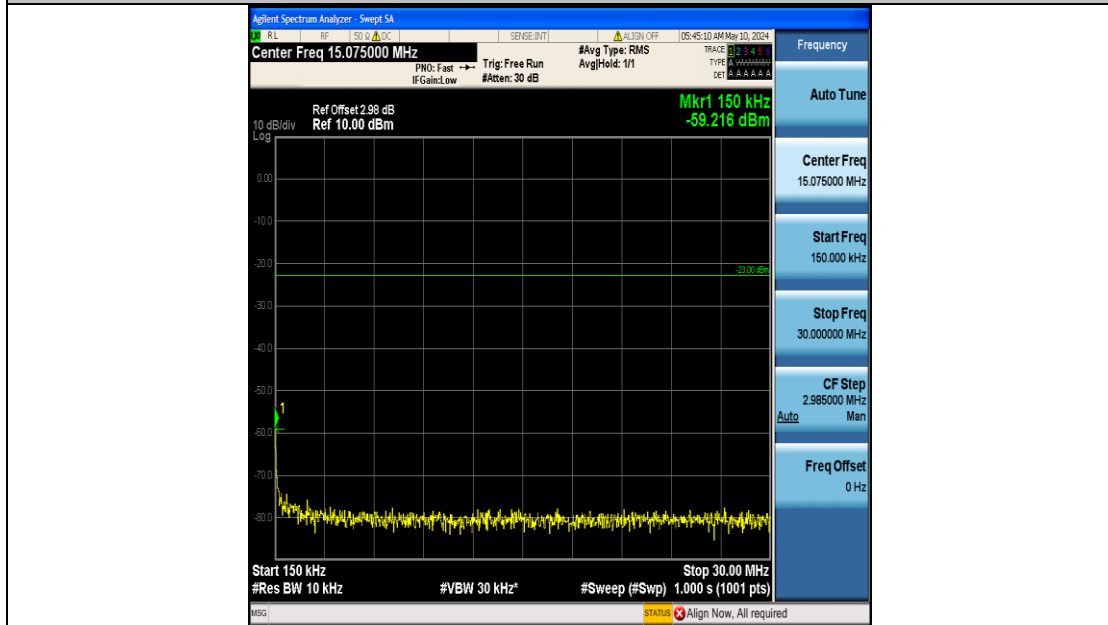

Band26_1.4MHz_QPSK_26915_6RB#0_0.15~30_0.15~30

Band26_1.4MHz_QPSK_26915_6RB#0_30~1000_30~1000

Band26_1.4MHz_QPSK_26915_6RB#0_1000~3000_1000~3000

Band26_1.4MHz_QPSK_26915_6RB#0_3000~10000_3000~10000

Band26_1.4MHz_QPSK_27033_6RB#0_0.009~0.15_0.009~0.15