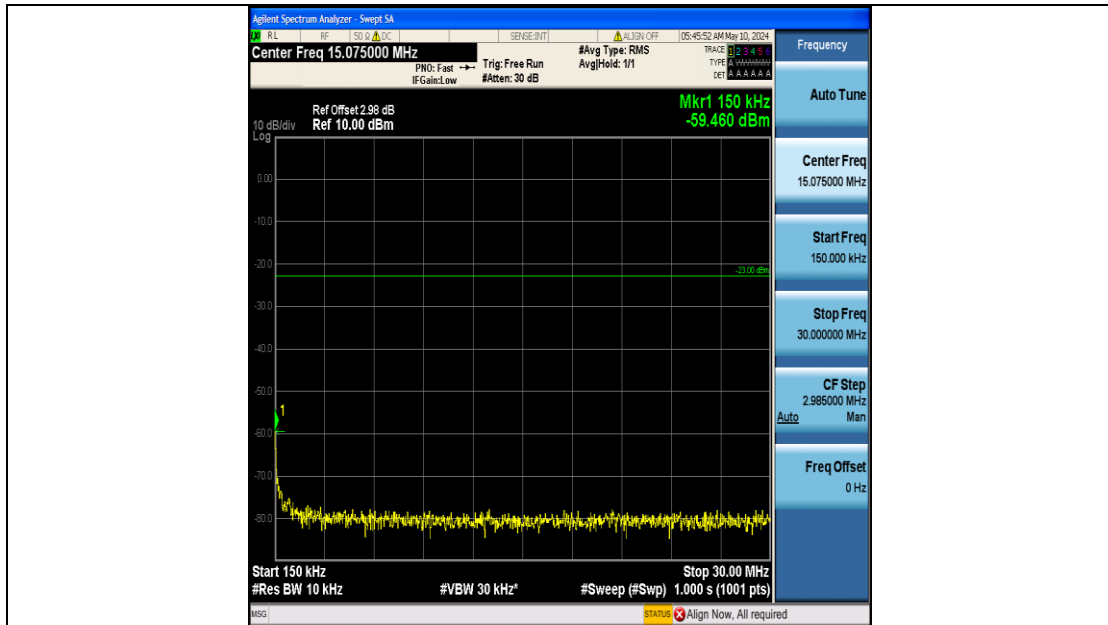

Band26_1.4MHz_16QAM_26915_6RB#0_0.15~30_0.15~30

Band26_1.4MHz_16QAM_26915_6RB#0_30~1000_30~1000

Band26_1.4MHz_16QAM_26915_6RB#0_1000~3000_1000~3000

Band26_1.4MHz_16QAM_26915_6RB#0_3000~10000_3000~10000

Band26_1.4MHz_16QAM_27033_6RB#0_0.009~0.15_0.009~0.15