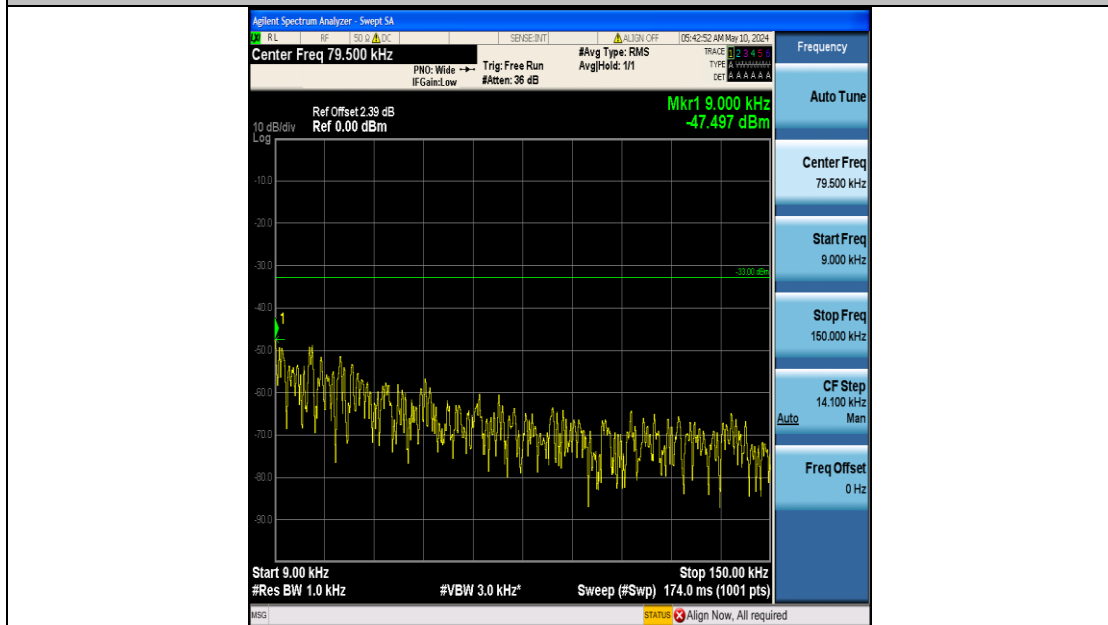

Band26_1.4MHz_QPSK_27033_6RB#0_0.15~30_0.15~30

Band26_1.4MHz_QPSK_27033_6RB#0_30~1000_30~1000

Band26_1.4MHz_QPSK_27033_6RB#0_1000~3000_1000~3000

Band26_1.4MHz_QPSK_27033_6RB#0_3000~10000_3000~10000

Band26_1.4MHz_16QAM_26797_6RB#0_0.009~0.15_0.009~0.15