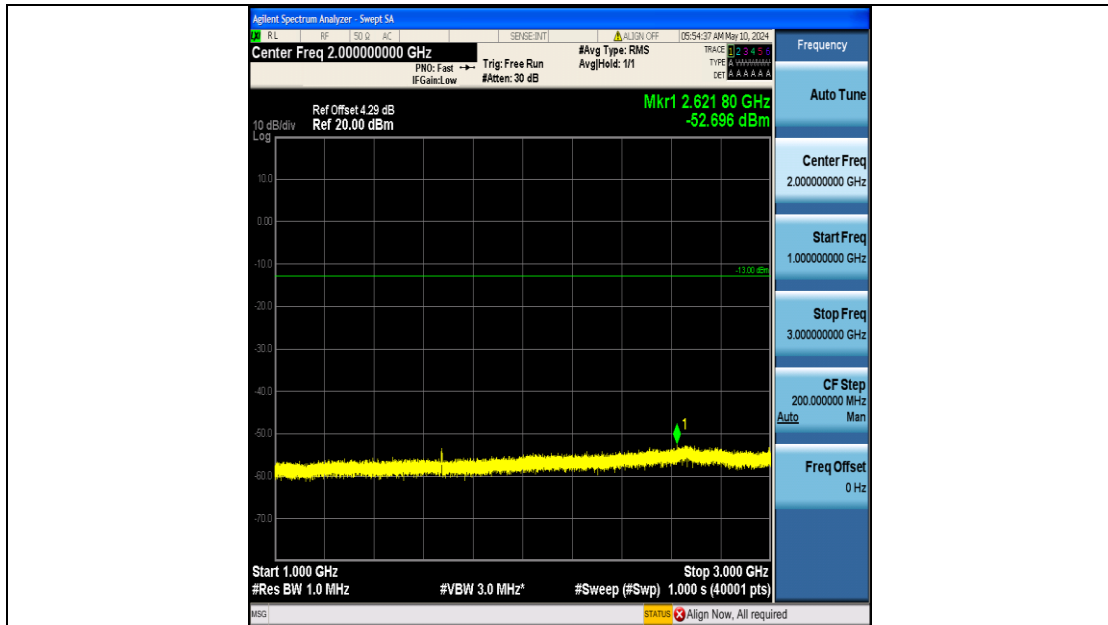

Band26_3MHz_QPSK_26915_15RB#0_30~1000_30~1000

Band26_3MHz_QPSK_26915_15RB#0_1000~3000_1000~3000