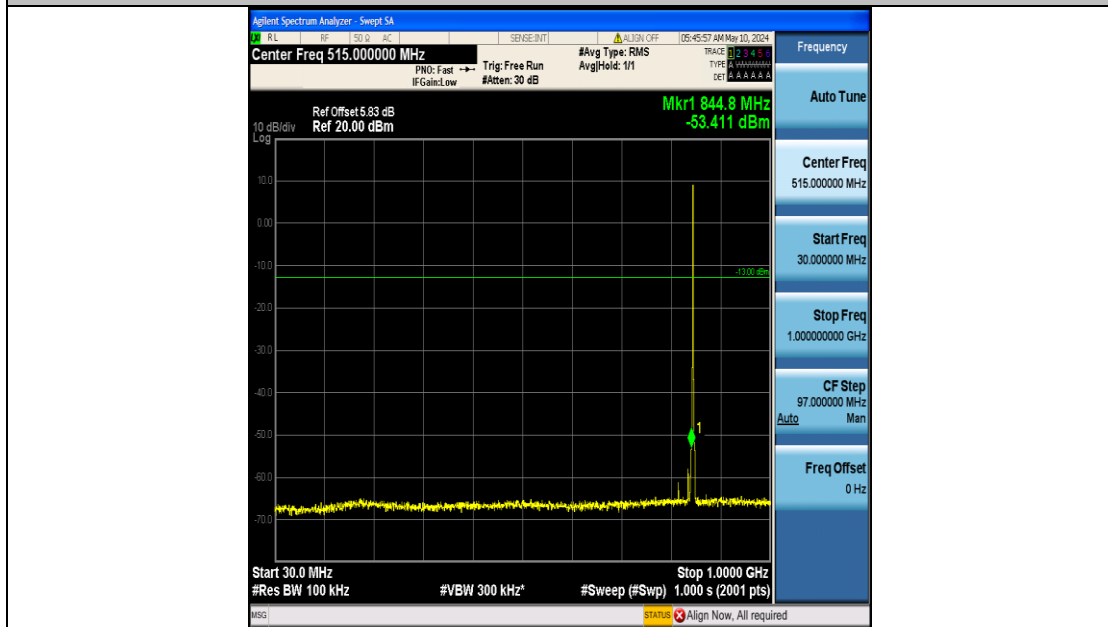

Band26_1.4MHz_16QAM_27033_6RB#0_0.15~30_0.15~30

Band26_1.4MHz_16QAM_27033_6RB#0_30~1000_30~1000