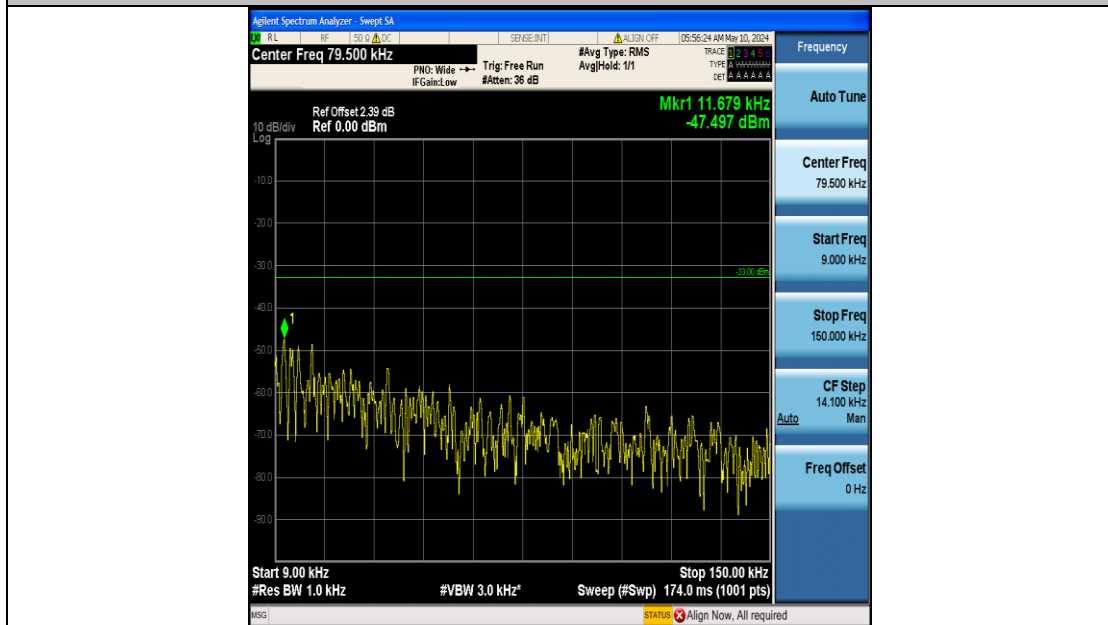

Band26_3MHz_16QAM_26915_15RB#0_0.15~30_0.15~30

Band26_3MHz_16QAM_26915_15RB#0_30~1000_30~1000

Band26_3MHz_16QAM_26915_15RB#0_1000~3000_1000~3000

Band26_3MHz_16QAM_26915_15RB#0_3000~10000_3000~10000

Band26_3MHz_16QAM_27025_15RB#0_0.009~0.15_0.009~0.15