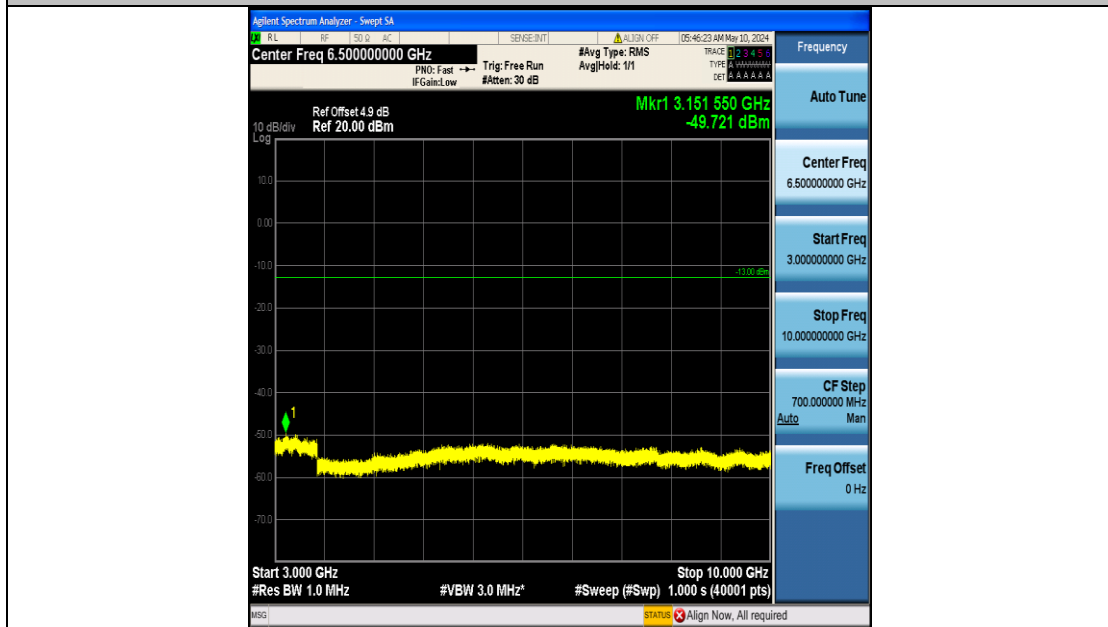

Band26_1.4MHz_16QAM_27033_6RB#0_1000~3000_1000~3000

Band26_1.4MHz_16QAM_27033_6RB#0_3000~10000_3000~10000