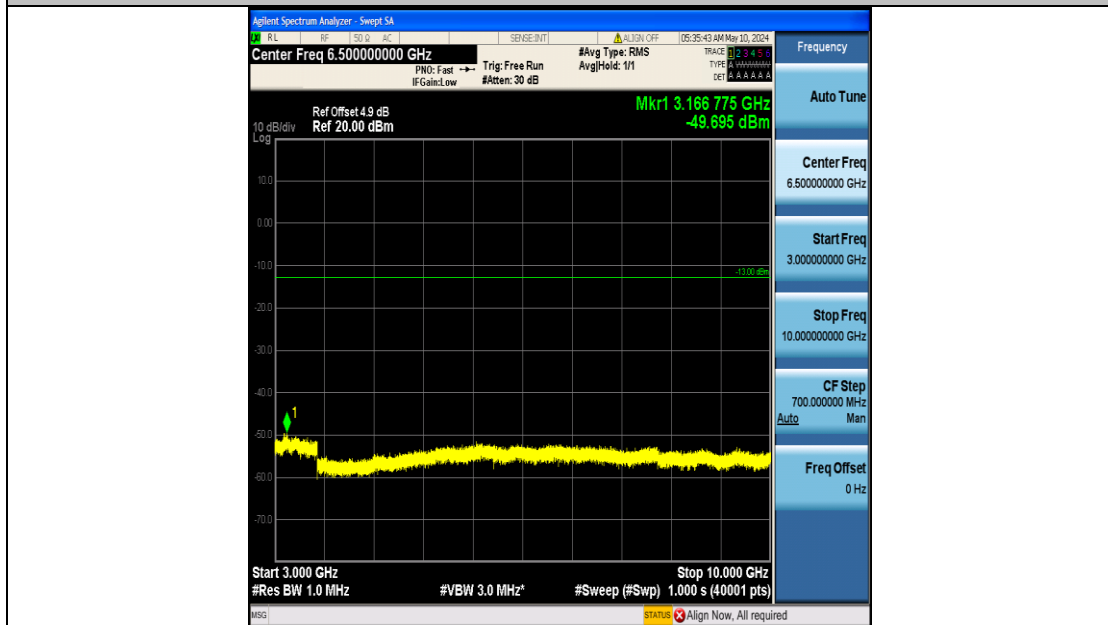

Band26_10MHz_16QAM_26740_50RB#0_1000~3000_1000~3000

Band26_10MHz_16QAM_26740_50RB#0_3000~10000_3000~10000

Band26_1.4MHz_QPSK_26797_6RB#0_0.009~0.15_0.009~0.15

Band26_1.4MHz_QPSK_26797_6RB#0_0.15~30_0.15~30