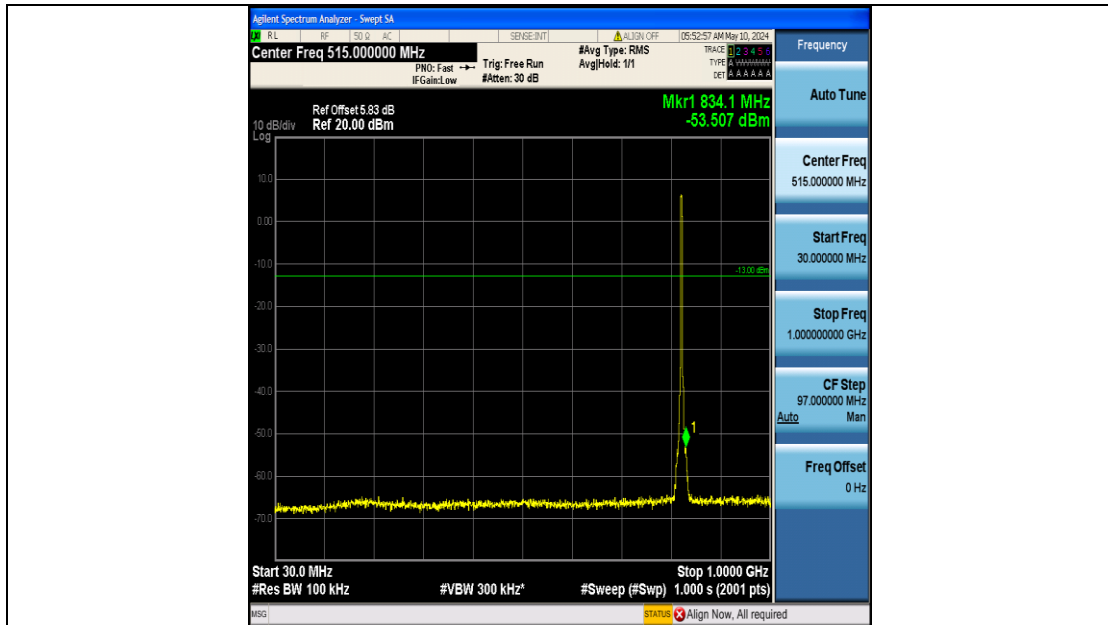

Band26_3MHz_QPSK_26805_15RB#0_0.15~30_0.15~30

Band26_3MHz_QPSK_26805_15RB#0_30~1000_30~1000