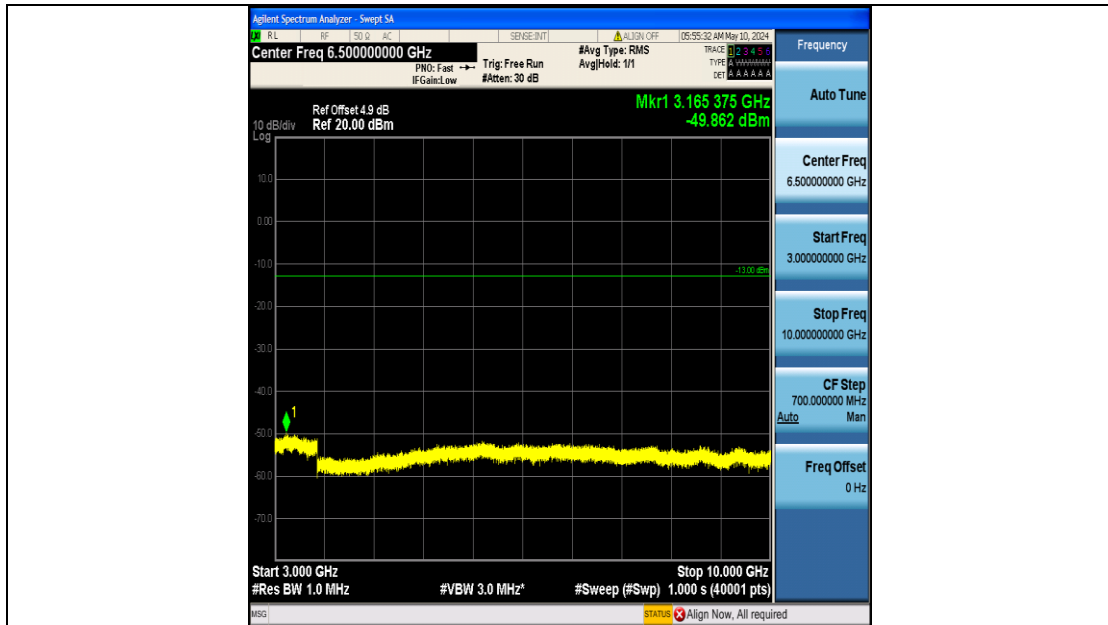

Band26_3MHz_16QAM_26915_15RB#0_1000~3000_1000~3000

Band26_3MHz_16QAM_26915_15RB#0_3000~10000_3000~10000