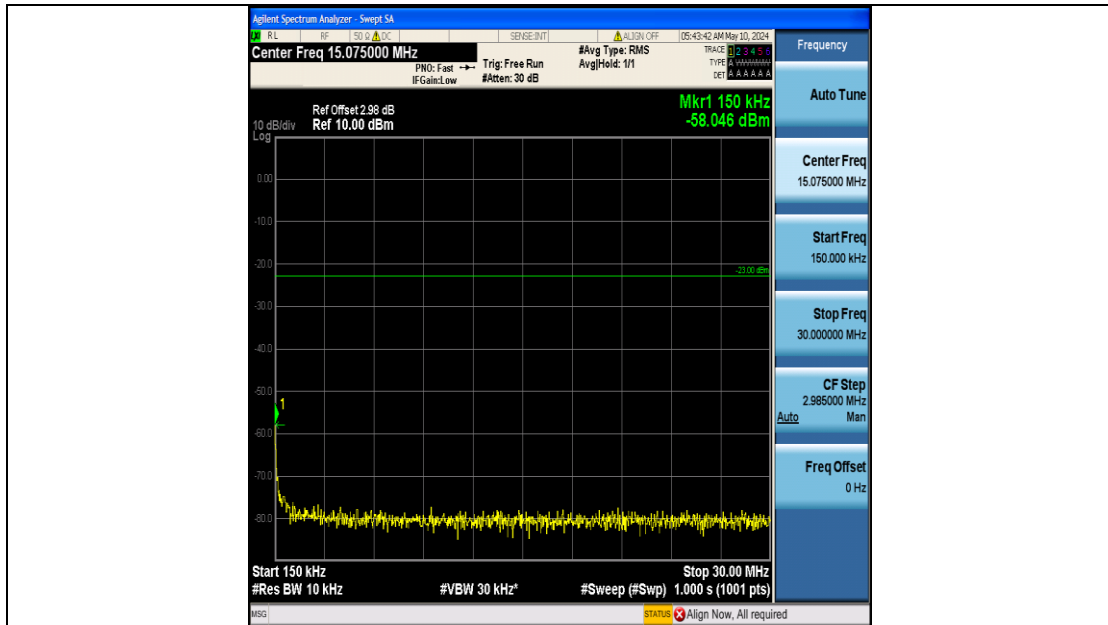

Band26_1.4MHz_QPSK_26797_6RB#0_30~1000_30~1000

Band26_1.4MHz_QPSK_26797_6RB#0_1000~3000_1000~3000

Band26_1.4MHz_QPSK_26797_6RB#0_3000~10000_3000~10000

Band26_1.4MHz_QPSK_26915_6RB#0_0.009~0.15_0.009~0.15