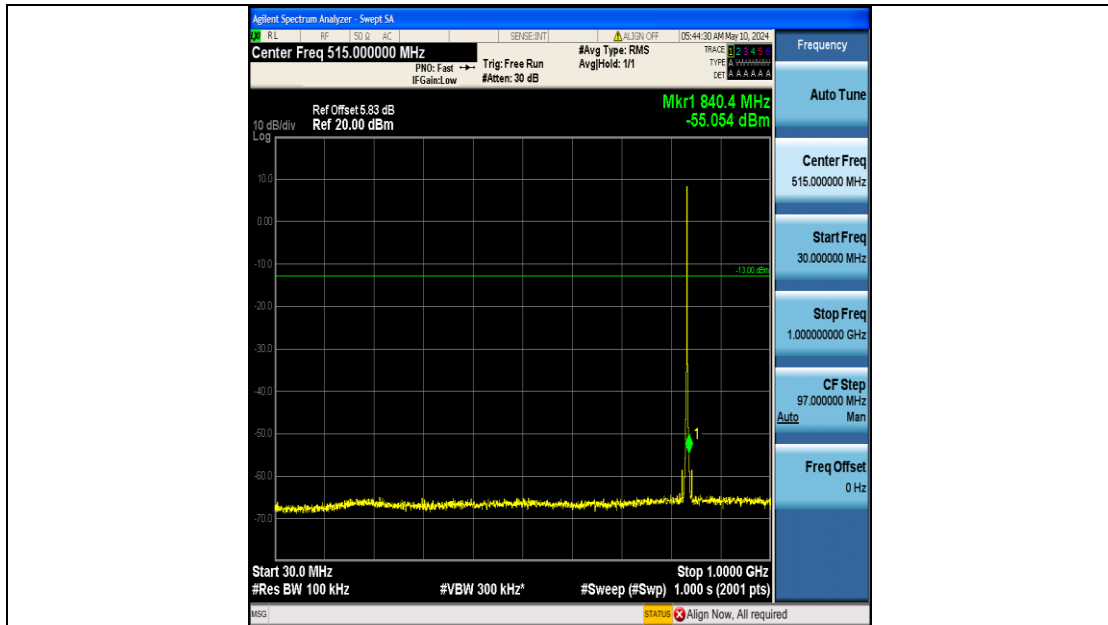

Band26_1.4MHz_16QAM_26915_6RB#0_0.15~30_0.15~30

Band26_1.4MHz_16QAM_26915_6RB#0_30~1000_30~1000