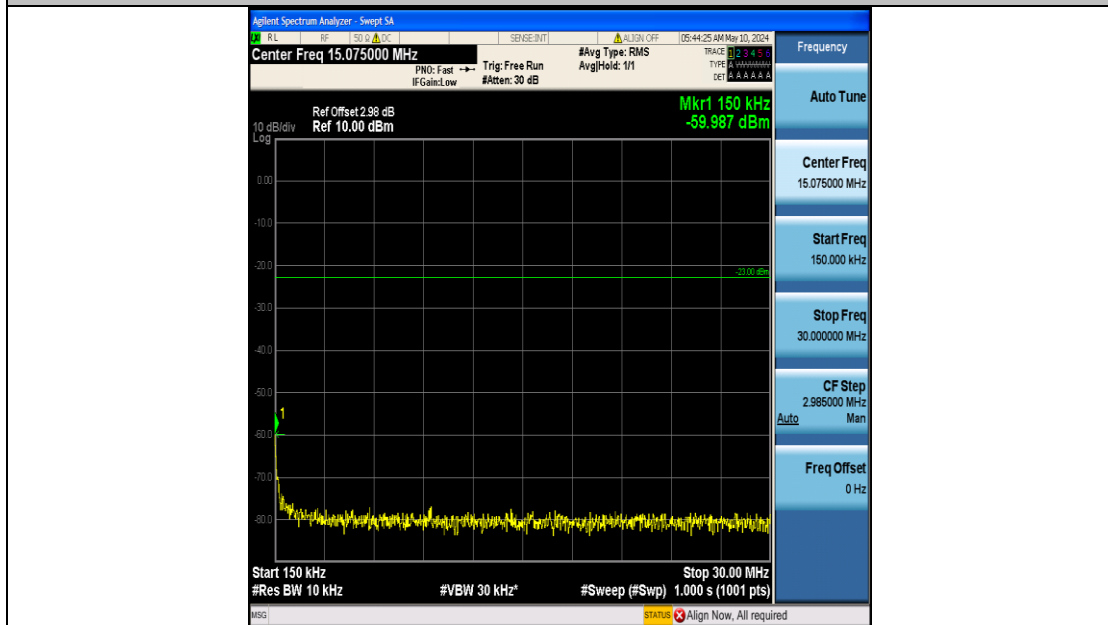

Band26_1.4MHz_16QAM_26797_6RB#0_0.15~30_0.15~30

Band26_1.4MHz_16QAM_26797_6RB#0_30~1000_30~1000

Band26_1.4MHz_16QAM_26797_6RB#0_1000~3000_1000~3000

Band26_1.4MHz_16QAM_26797_6RB#0_3000~10000_3000~10000

Band26_1.4MHz_16QAM_26915_6RB#0_0.009~0.15_0.009~0.15