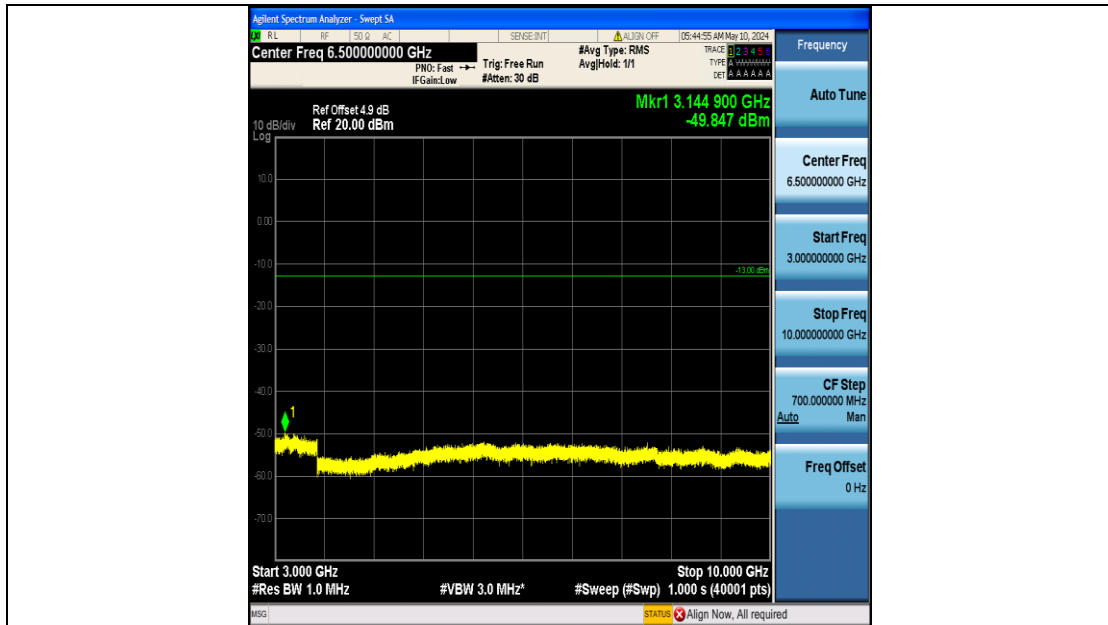

Band26_1.4MHz_16QAM_26915_6RB#0_1000~3000_1000~3000

Band26_1.4MHz_16QAM_26915_6RB#0_3000~10000_3000~10000