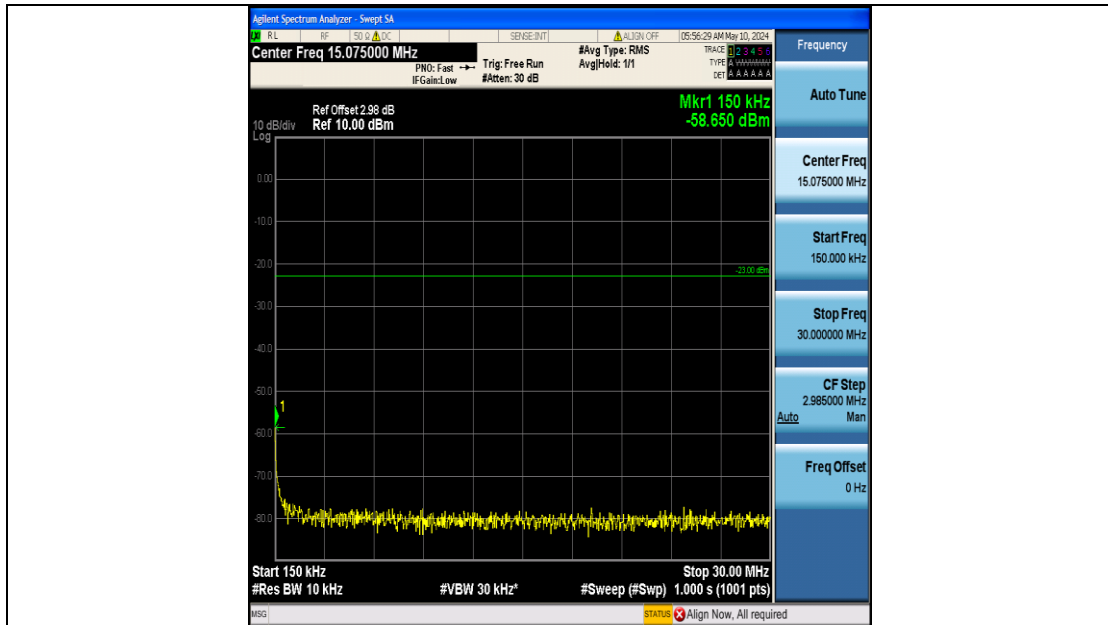

Band26_3MHz_16QAM_26915_15RB#0_0.15~30_0.15~30

Band26_3MHz_16QAM_26915_15RB#0_30~1000_30~1000

Band26_3MHz_16QAM_26915_15RB#0_1000~3000_1000~3000

Band26_3MHz_16QAM_26915_15RB#0_3000~10000_3000~10000

Band26_3MHz_16QAM_27025_15RB#0_0.009~0.15_0.009~0.15