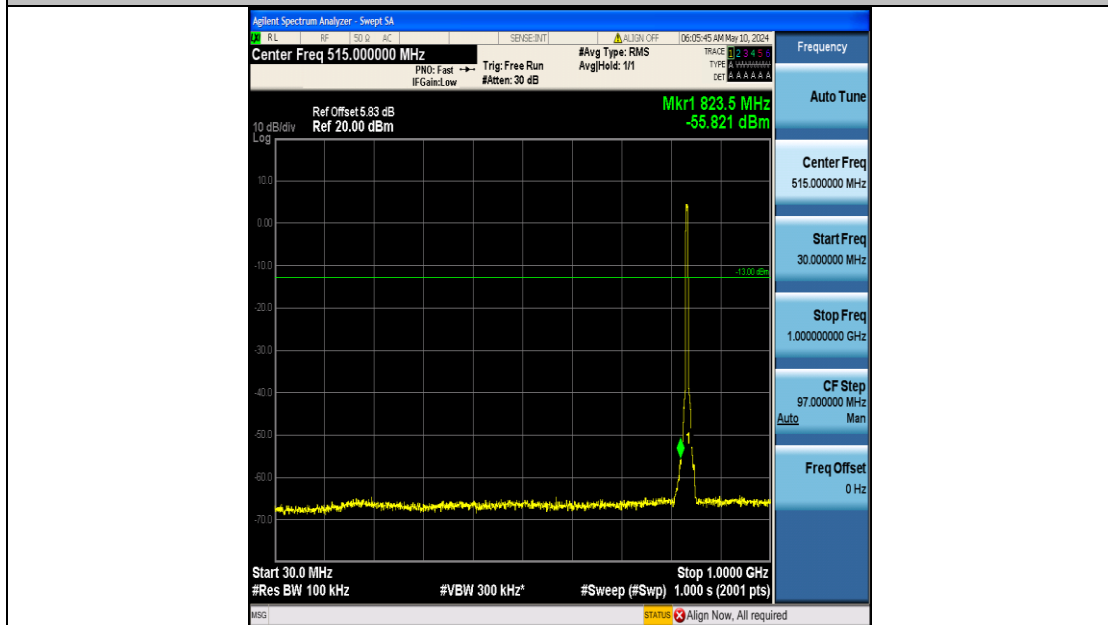

Band26_5MHz_QPSK_26915_25RB#0_0.15~30_0.15~30

Band26_5MHz_QPSK_26915_25RB#0_30~1000_30~1000