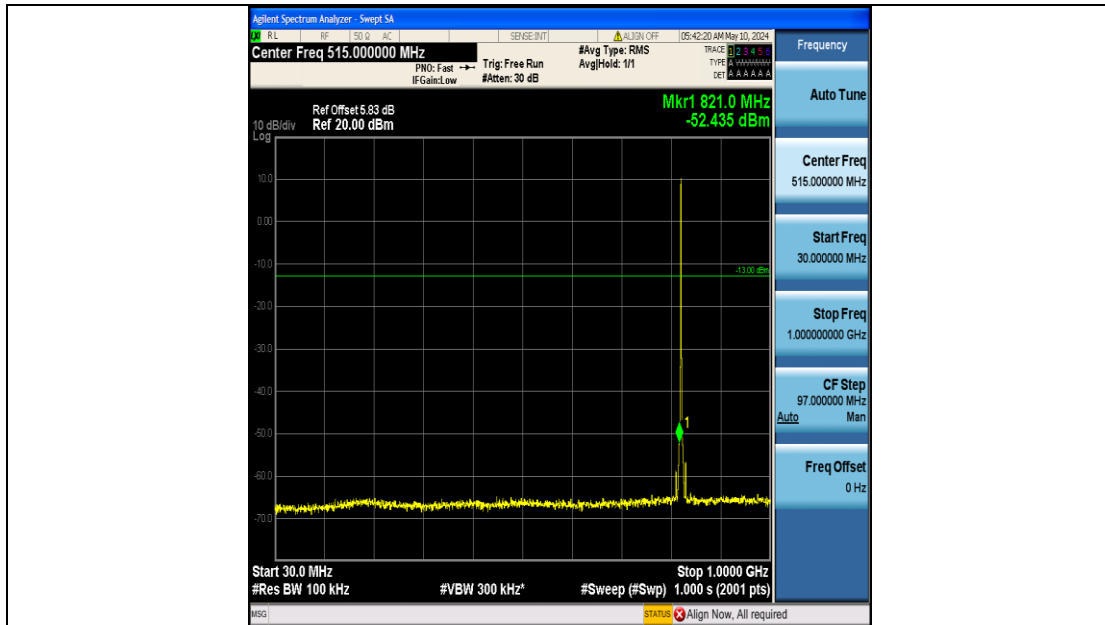

Band26_10MHz_16QAM_26740_50RB#0_1000~3000_1000~3000

Band26_10MHz_16QAM_26740_50RB#0_3000~10000_3000~10000

Band26_1.4MHz_QPSK_26797_6RB#0_0.009~0.15_0.009~0.15

Band26_1.4MHz_QPSK_26797_6RB#0_0.15~30_0.15~30