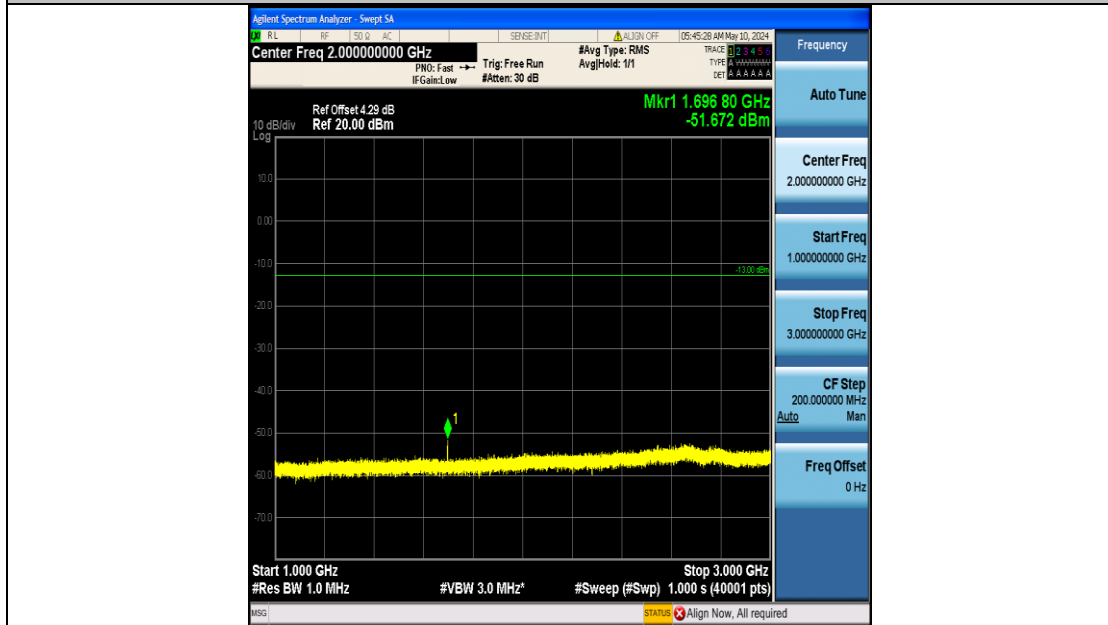

Band26_1.4MHz_QPSK_27033_6RB#0_30~1000_30~1000

Band26_1.4MHz_QPSK_27033_6RB#0_1000~3000_1000~3000