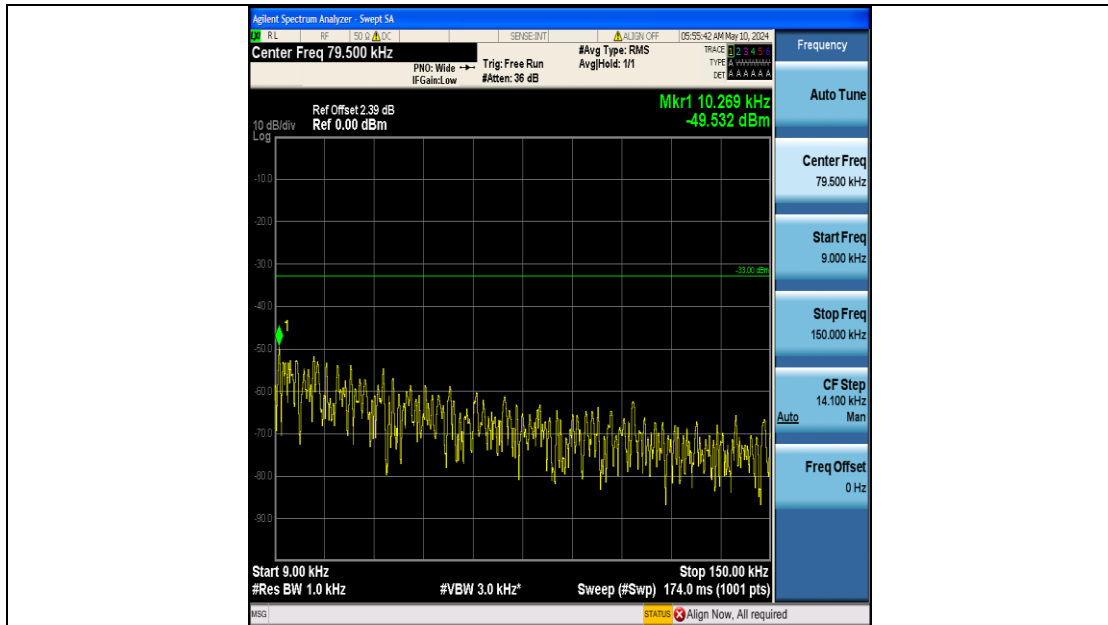

Band26_3MHz_QPSK_26915_15RB#0_0.15~30_0.15~30

Band26_3MHz_QPSK_26915_15RB#0_30~1000_30~1000

Band26_3MHz_QPSK_26915_15RB#0_1000~3000_1000~3000

Band26_3MHz_QPSK_26915_15RB#0_3000~10000_3000~10000

Band26_3MHz_QPSK_27025_15RB#0_0.009~0.15_0.009~0.15