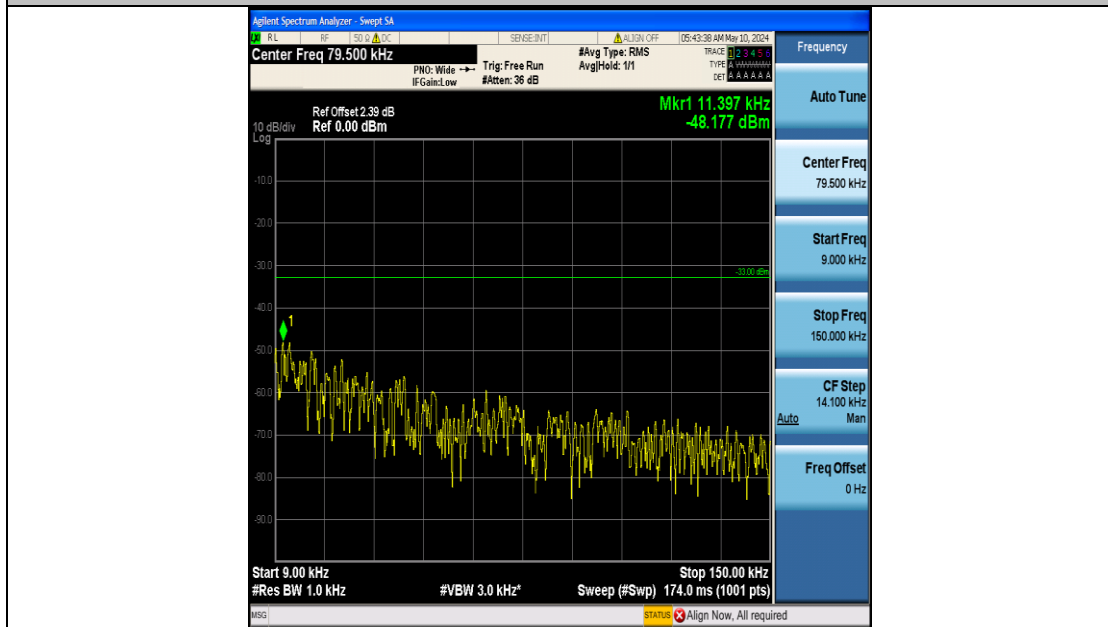

Band26_10MHz_16QAM_26740_50RB#0_1000~3000_1000~3000

Band26_10MHz_16QAM_26740_50RB#0_3000~10000_3000~10000

Band26_1.4MHz_QPSK_26797_6RB#0_0.009~0.15_0.009~0.15

Band26_1.4MHz_QPSK_26797_6RB#0_0.15~30_0.15~30

Band26_1.4MHz_QPSK_26797_6RB#0_30~1000_30~1000

Band26_1.4MHz_QPSK_26797_6RB#0_1000~3000_1000~3000

Band26_1.4MHz_QPSK_26797_6RB#0_3000~10000_3000~10000

Band26_1.4MHz_QPSK_26915_6RB#0_0.009~0.15_0.009~0.15