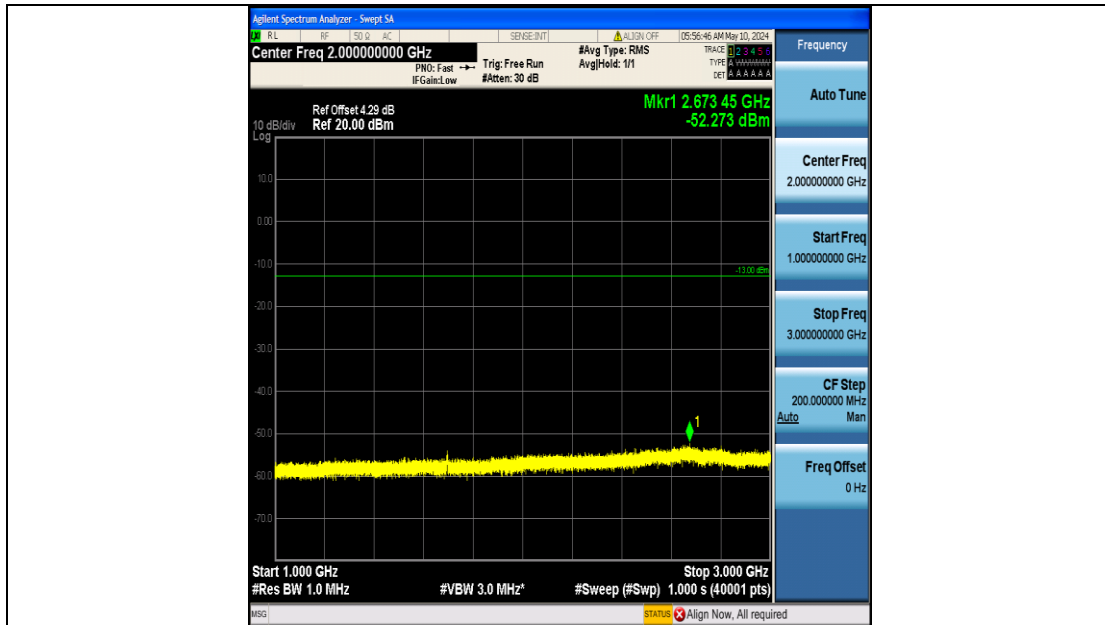

Band26_3MHz_16QAM_27025_15RB#0_30~1000_30~1000

Band26_3MHz_16QAM_27025_15RB#0_1000~3000_1000~3000