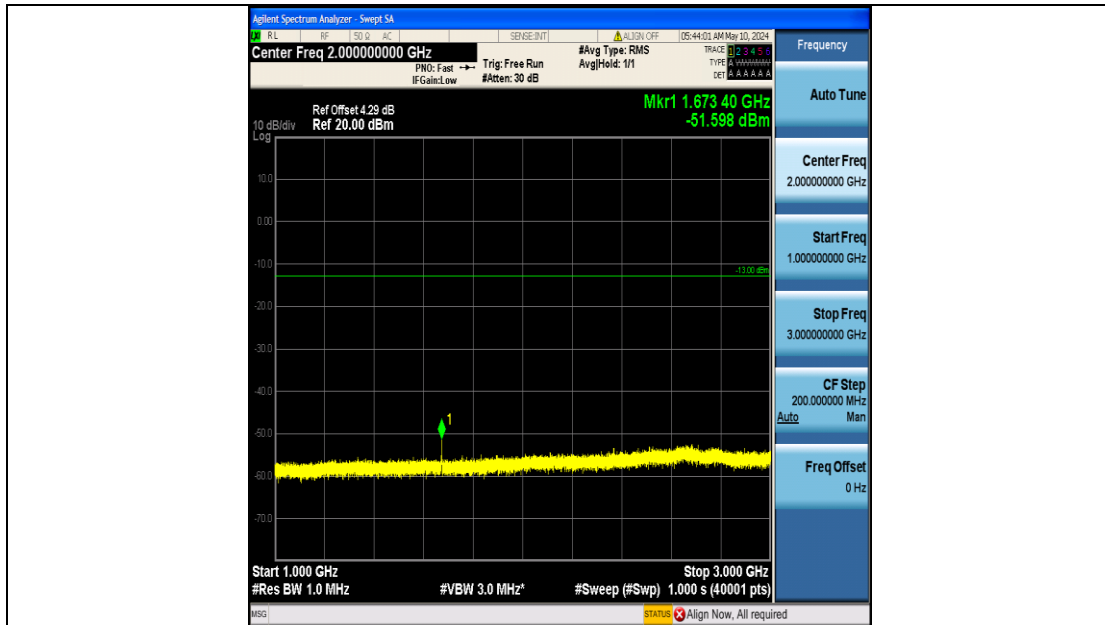

Band26_1.4MHz_QPSK_26915_6RB#0_30~1000_30~1000

Band26_1.4MHz_QPSK_26915_6RB#0_1000~3000_1000~3000