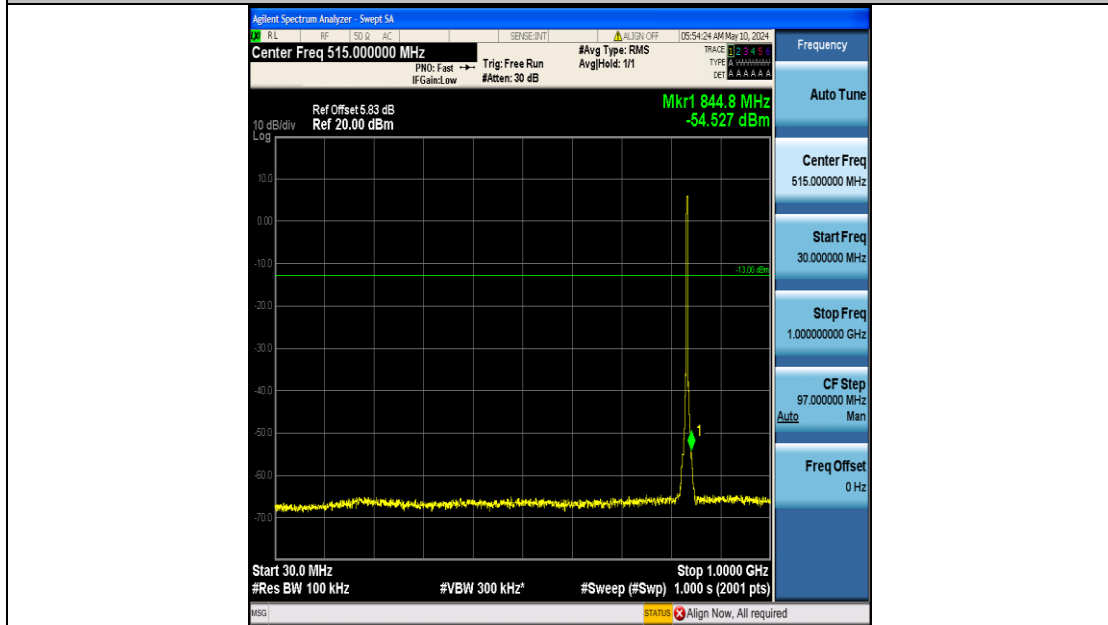

Band26_3MHz_QPSK_26915_15RB#0_0.15~30_0.15~30

Band26_3MHz_QPSK_26915_15RB#0_30~1000_30~1000