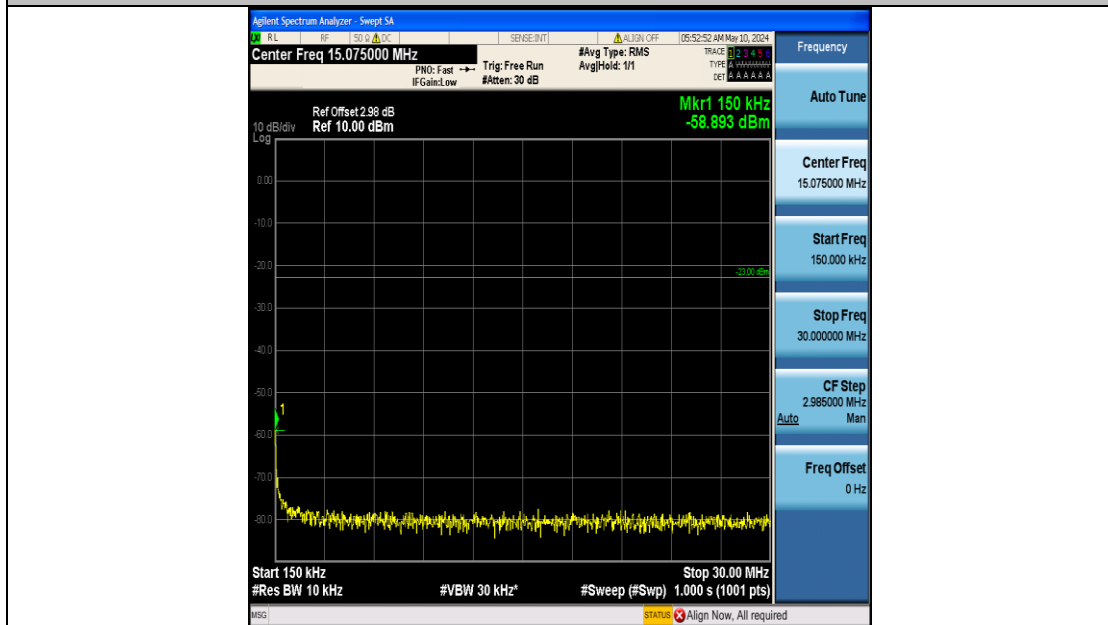

Band26_1.4MHz_16QAM_27033_6RB#0_0.15~30_0.15~30

Band26_1.4MHz_16QAM_27033_6RB#0_30~1000_30~1000

Band26_1.4MHz_16QAM_27033_6RB#0_1000~3000_1000~3000

Band26_1.4MHz_16QAM_27033_6RB#0_3000~10000_3000~10000

Band26_3MHz_QPSK_26805_15RB#0_0.009~0.15_0.009~0.15