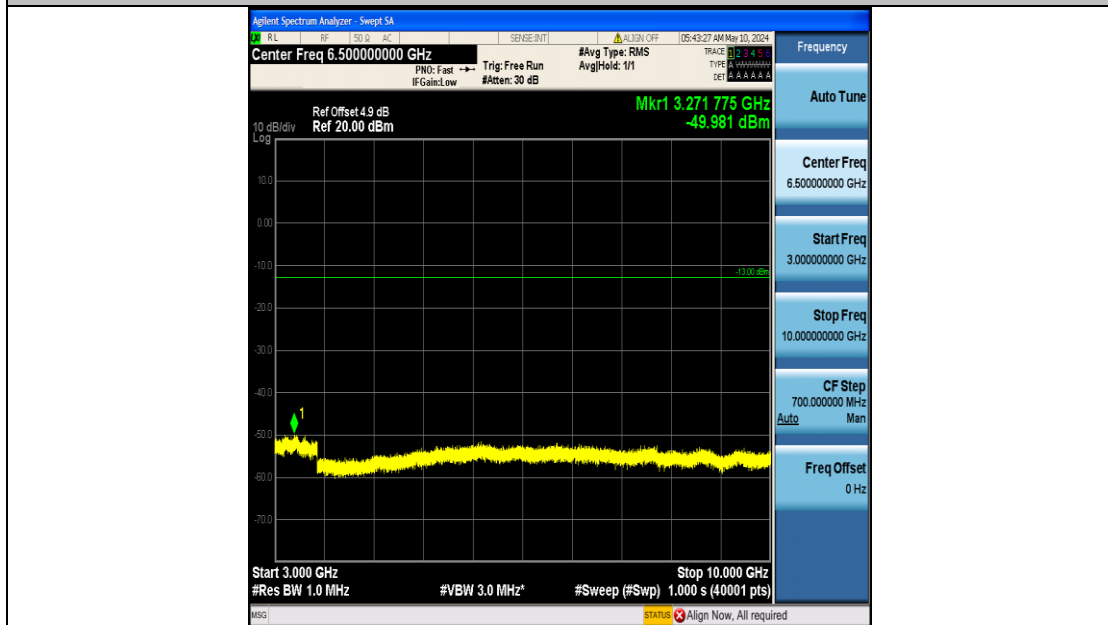

Band26_1.4MHz_16QAM_26797_6RB#0_1000~3000_1000~3000

Band26_1.4MHz_16QAM_26797_6RB#0_3000~10000_3000~10000