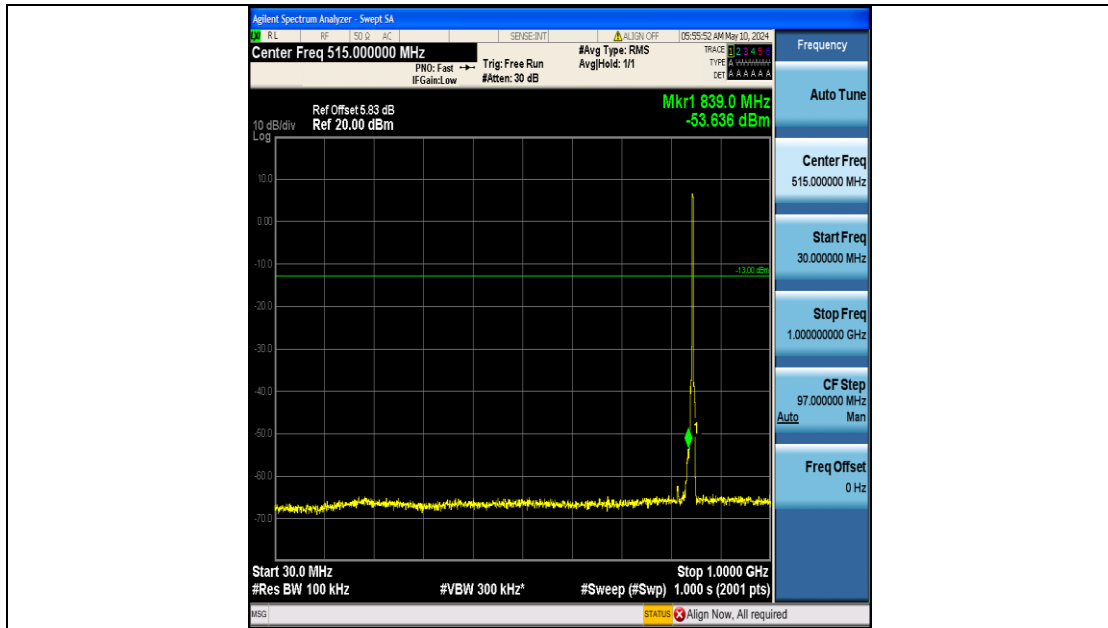

Band26_3MHz_QPSK_27025_15RB#0_0.15~30_0.15~30

Band26_3MHz_QPSK_27025_15RB#0_30~1000_30~1000