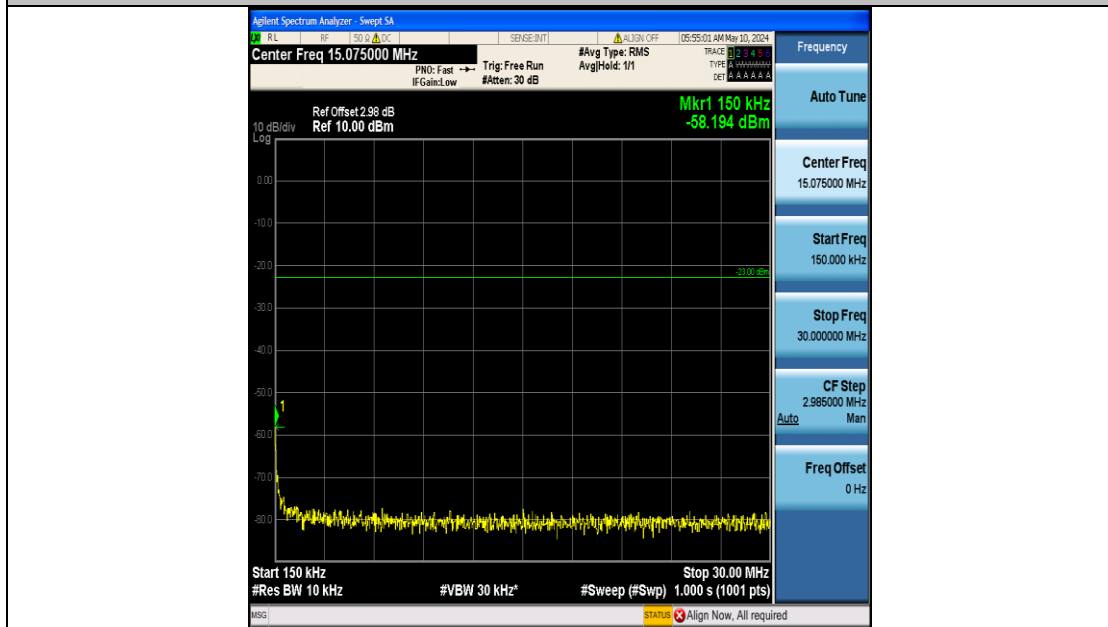

Band26_3MHz_16QAM_26805_15RB#0_0.15~30_0.15~30

Band26_3MHz_16QAM_26805_15RB#0_30~1000_30~1000

Band26_3MHz_16QAM_26805_15RB#0_1000~3000_1000~3000

Band26_3MHz_16QAM_26805_15RB#0_3000~10000_3000~10000

Band26_3MHz_16QAM_26915_15RB#0_0.009~0.15_0.009~0.15