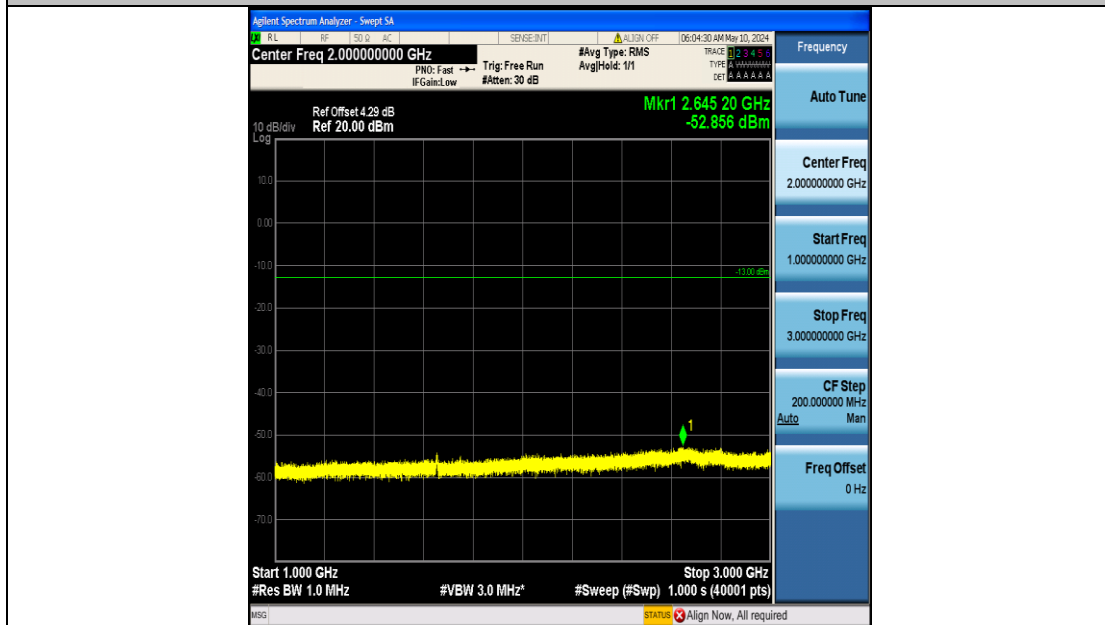

Band26_5MHz_QPSK_26815_25RB#0_30~1000_30~1000

Band26_5MHz_QPSK_26815_25RB#0_1000~3000_1000~3000