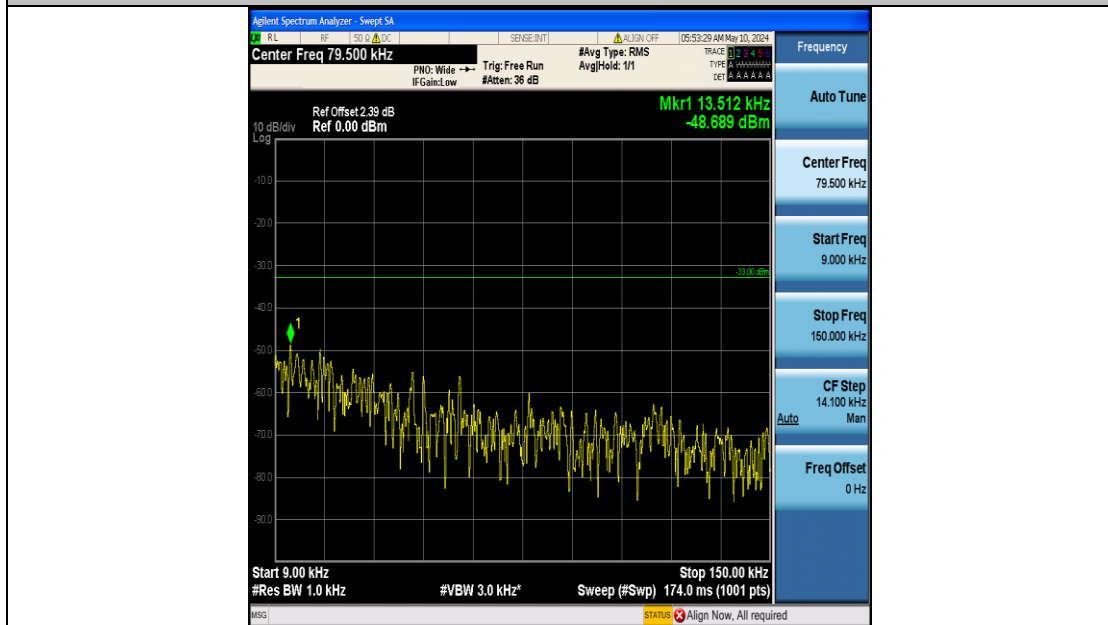

Band26_3MHz_QPSK_27025_15RB#0_0.15~30_0.15~30

Band26_3MHz_QPSK_27025_15RB#0_30~1000_30~1000

Band26_3MHz_QPSK_27025_15RB#0_1000~3000_1000~3000

Band26_3MHz_QPSK_27025_15RB#0_3000~10000_3000~10000

Band26_3MHz_16QAM_26805_15RB#0_0.009~0.15_0.009~0.15