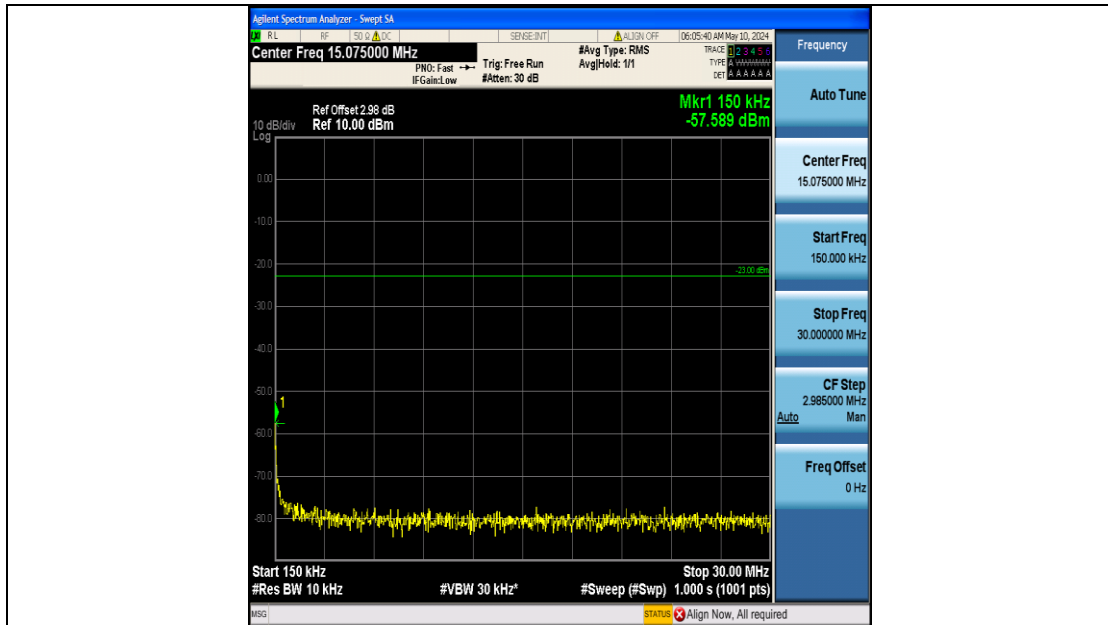

Band26_5MHz_QPSK_26815_25RB#0_0.15~30_0.15~30

Band26_5MHz_QPSK_26815_25RB#0_30~1000_30~1000

Band26_5MHz_QPSK_26815_25RB#0_1000~3000_1000~3000

Band26_5MHz_QPSK_26815_25RB#0_3000~10000_3000~10000

Band26_5MHz_QPSK_26915_25RB#0_0.009~0.15_0.009~0.15