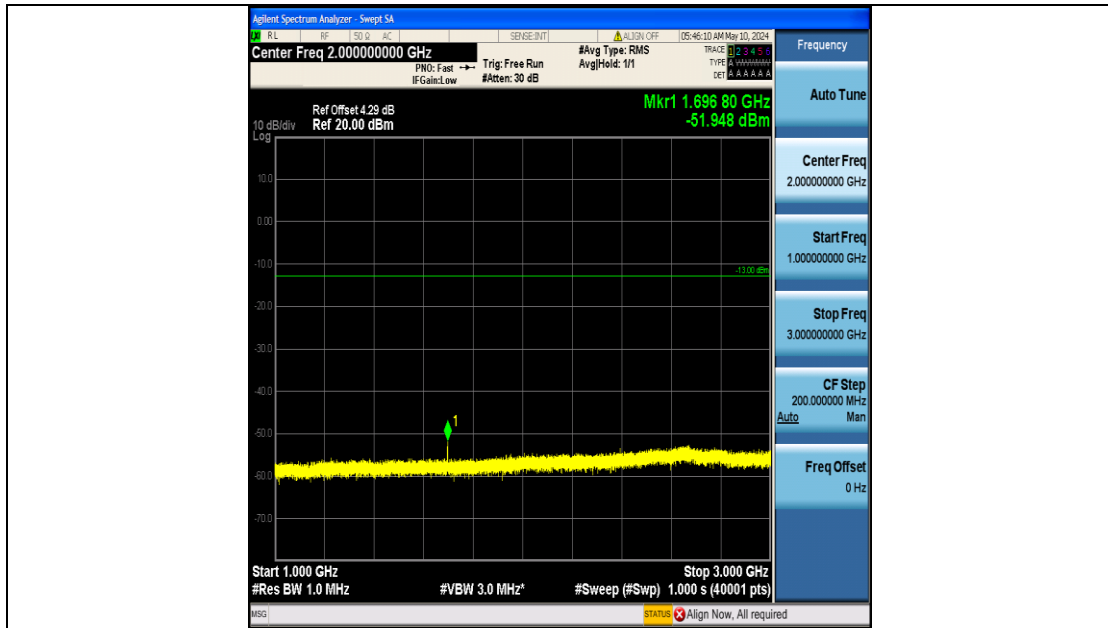

Band26_1.4MHz_16QAM_27033_6RB#0_30~1000_30~1000

Band26_1.4MHz_16QAM_27033_6RB#0_1000~3000_1000~3000