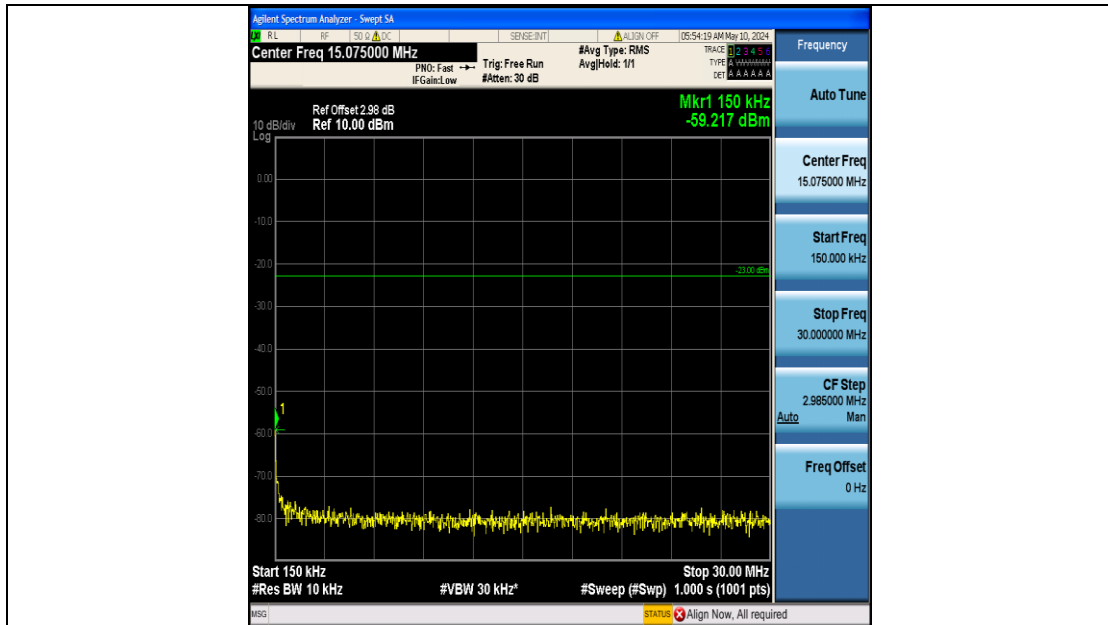

Band26_3MHz_QPSK_26805_15RB#0_0.15~30_0.15~30

Band26_3MHz_QPSK_26805_15RB#0_30~1000_30~1000

Band26_3MHz_QPSK_26805_15RB#0_1000~3000_1000~3000

Band26_3MHz_QPSK_26805_15RB#0_3000~10000_3000~10000

Band26_3MHz_QPSK_26915_15RB#0_0.009~0.15_0.009~0.15