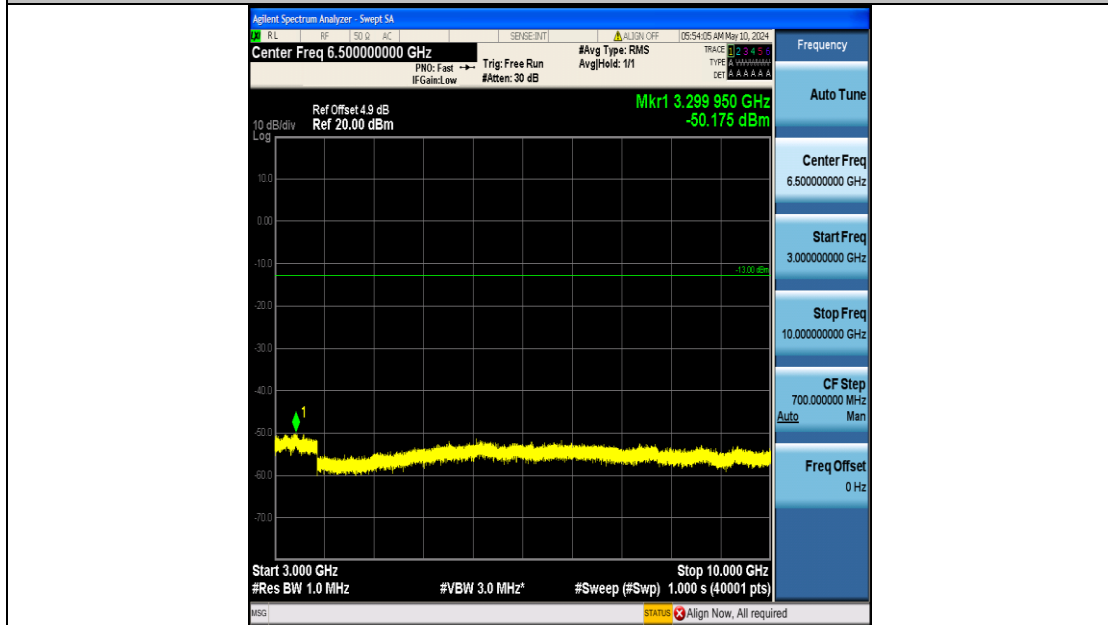

Band26_3MHz_16QAM_26805_15RB#0_1000~3000_1000~3000

Band26_3MHz_16QAM_26805_15RB#0_3000~10000_3000~10000