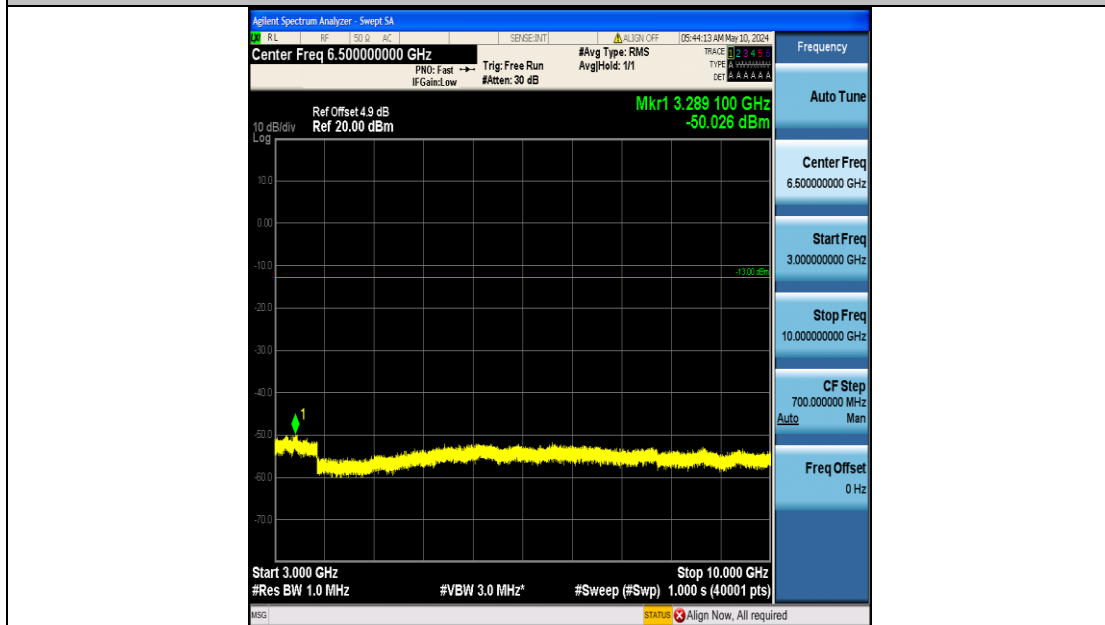

Band26_1.4MHz_QPSK_26915_6RB#0_1000~3000_1000~3000

Band26_1.4MHz_QPSK_26915_6RB#0_3000~10000_3000~10000