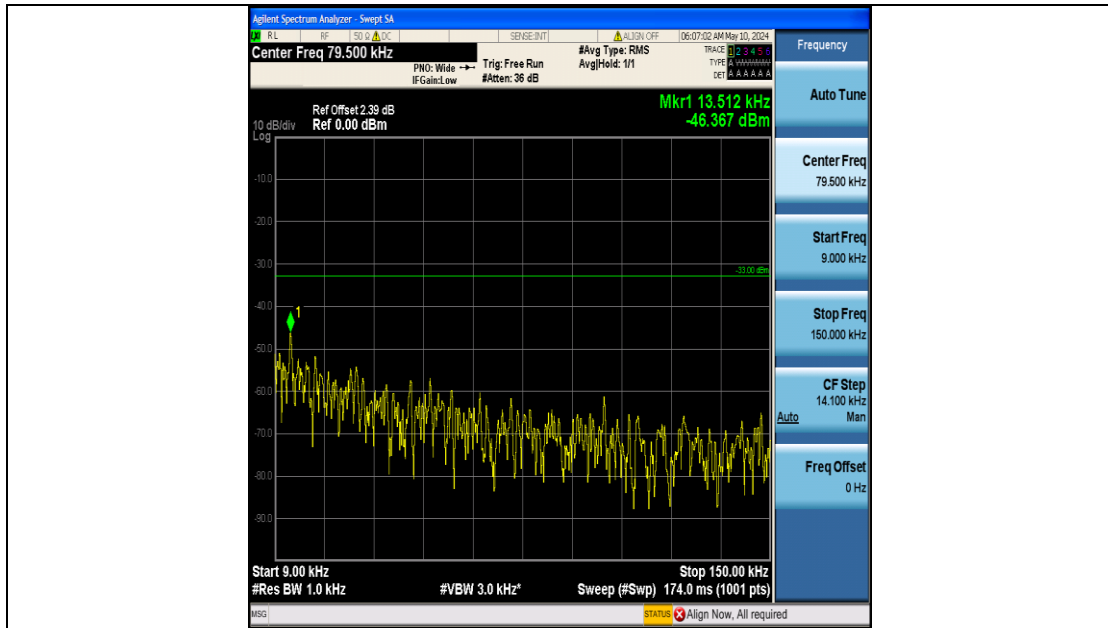

Band26_5MHz_QPSK_26915_25RB#0_0.15~30_0.15~30

Band26_5MHz_QPSK_26915_25RB#0_30~1000_30~1000

Band26_5MHz_QPSK_26915_25RB#0_1000~3000_1000~3000

Band26_5MHz_QPSK_26915_25RB#0_3000~10000_3000~10000

Band26_5MHz_QPSK_27015_25RB#0_0.009~0.15_0.009~0.15