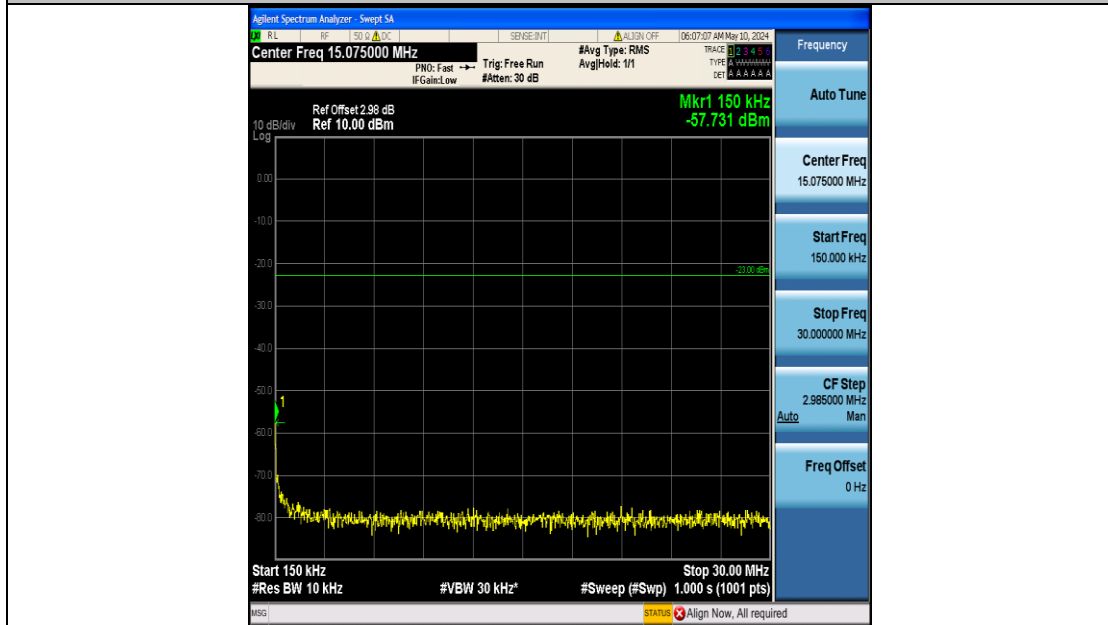

Band26_5MHz_QPSK_26915_25RB#0_0.15~30_0.15~30

Band26_5MHz_QPSK_26915_25RB#0_30~1000_30~1000

Band26_5MHz_QPSK_26915_25RB#0_1000~3000_1000~3000

Band26_5MHz_QPSK_26915_25RB#0_3000~10000_3000~10000

Band26_5MHz_QPSK_27015_25RB#0_0.009~0.15_0.009~0.15