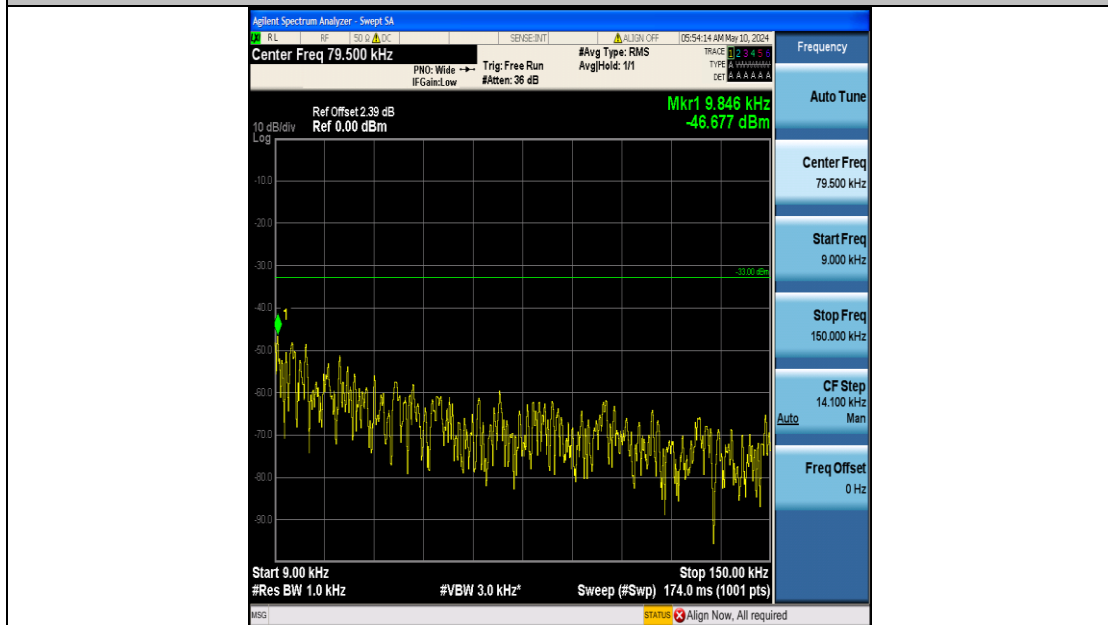

Band26_3MHz_QPSK_26805_15RB#0_0.15~30_0.15~30

Band26_3MHz_QPSK_26805_15RB#0_30~1000_30~1000

Band26_3MHz_QPSK_26805_15RB#0_1000~3000_1000~3000

Band26_3MHz_QPSK_26805_15RB#0_3000~10000_3000~10000

Band26_3MHz_QPSK_26915_15RB#0_0.009~0.15_0.009~0.15