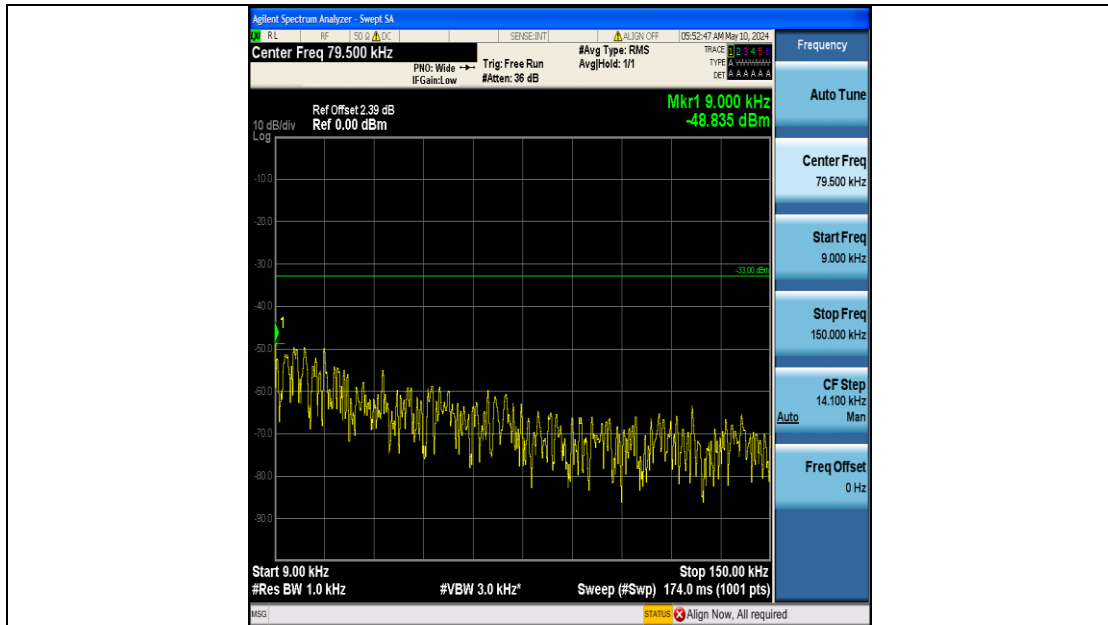

Band26_1.4MHz_16QAM_27033_6RB#0_0.15~30_0.15~30

Band26_1.4MHz_16QAM_27033_6RB#0_30~1000_30~1000

Band26_1.4MHz_16QAM_27033_6RB#0_1000~3000_1000~3000

Band26_1.4MHz_16QAM_27033_6RB#0_3000~10000_3000~10000

Band26_3MHz_QPSK_26805_15RB#0_0.009~0.15_0.009~0.15