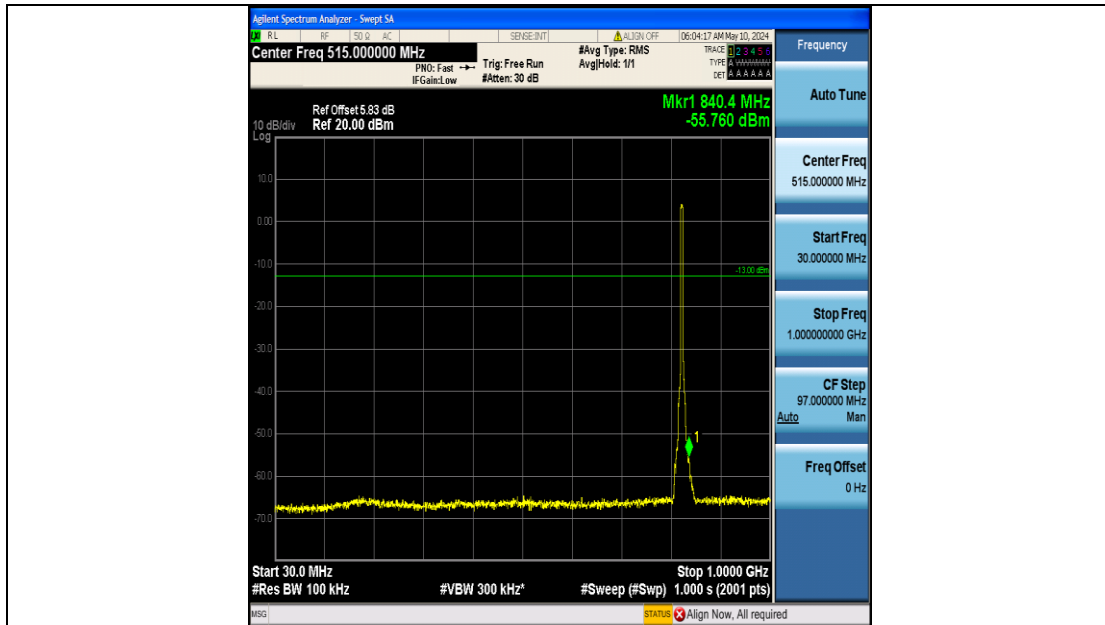

Band26_5MHz_QPSK_26815_25RB#0_0.15~30_0.15~30

Band26_5MHz_QPSK_26815_25RB#0_30~1000_30~1000