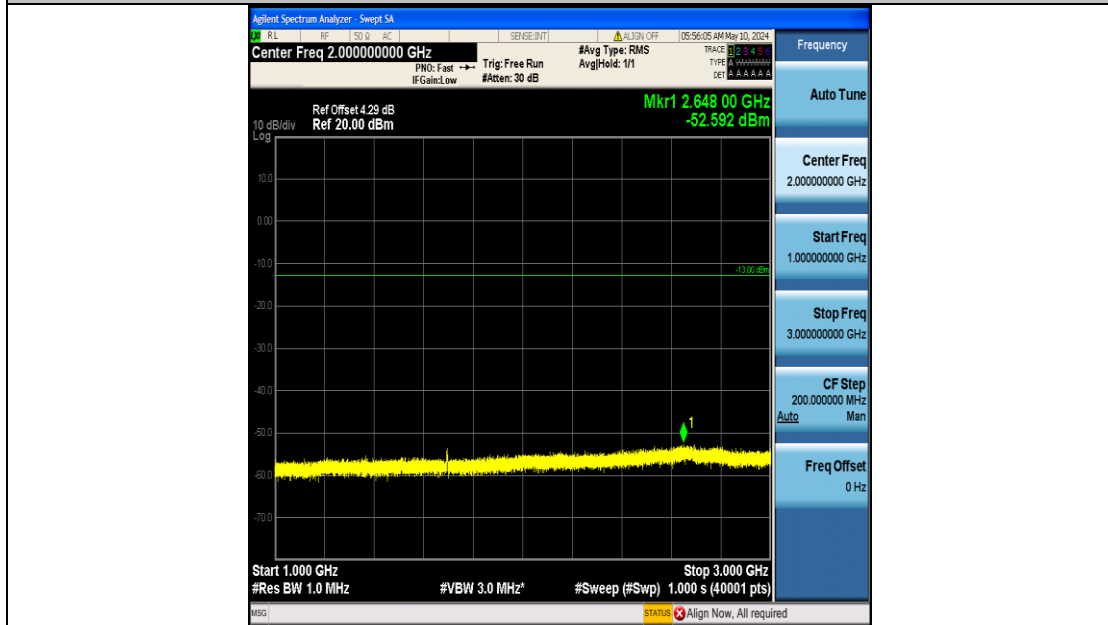

Band26_3MHz_QPSK_27025_15RB#0_30~1000_30~1000

Band26_3MHz_QPSK_27025_15RB#0_1000~3000_1000~3000