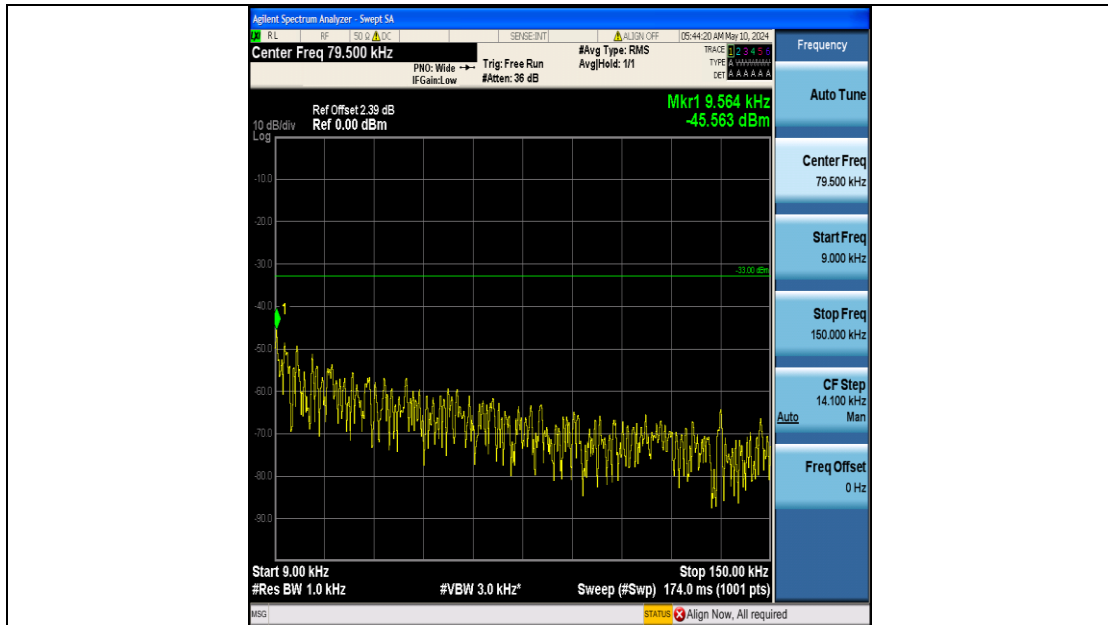

Band26_1.4MHz_16QAM_26797_6RB#0_0.15~30_0.15~30

Band26_1.4MHz_16QAM_26797_6RB#0_30~1000_30~1000

Band26_1.4MHz_16QAM_26797_6RB#0_1000~3000_1000~3000

Band26_1.4MHz_16QAM_26797_6RB#0_3000~10000_3000~10000

Band26_1.4MHz_16QAM_26915_6RB#0_0.009~0.15_0.009~0.15