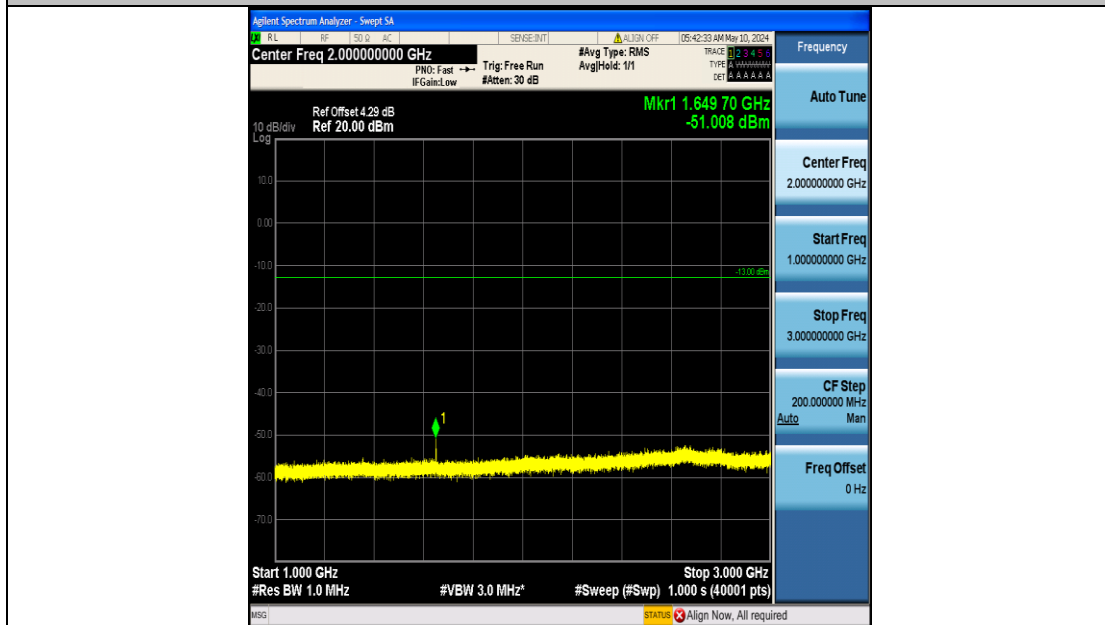

Band26_1.4MHz_QPSK_26797_6RB#0_30~1000_30~1000

Band26_1.4MHz_QPSK_26797_6RB#0_1000~3000_1000~3000