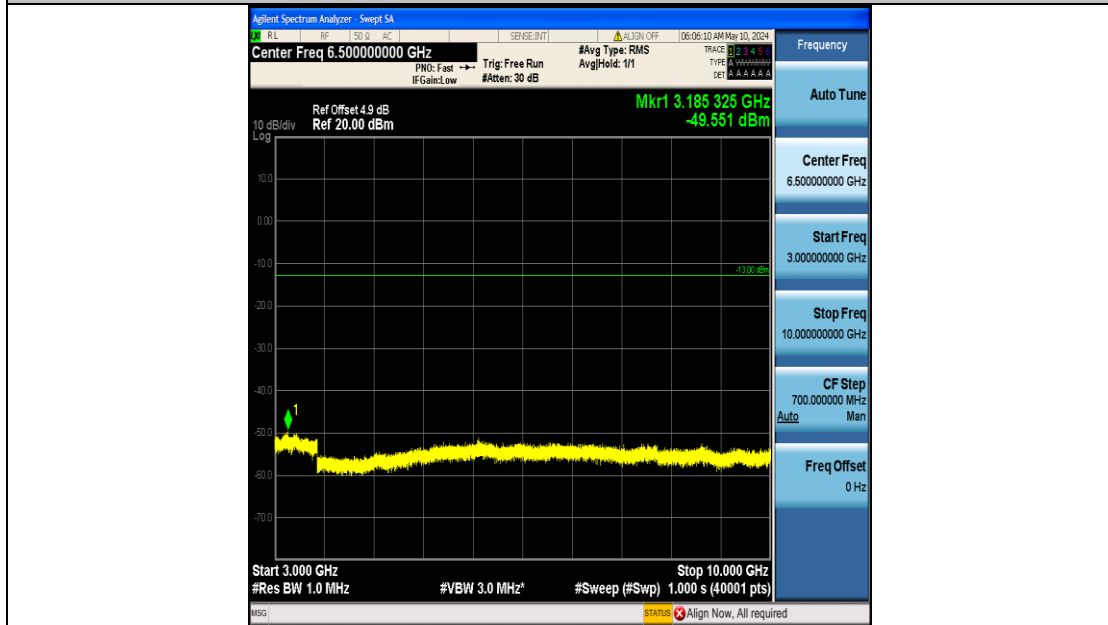

Band26_5MHz_QPSK_26915_25RB#0_1000~3000_1000~3000

Band26_5MHz_QPSK_26915_25RB#0_3000~10000_3000~10000