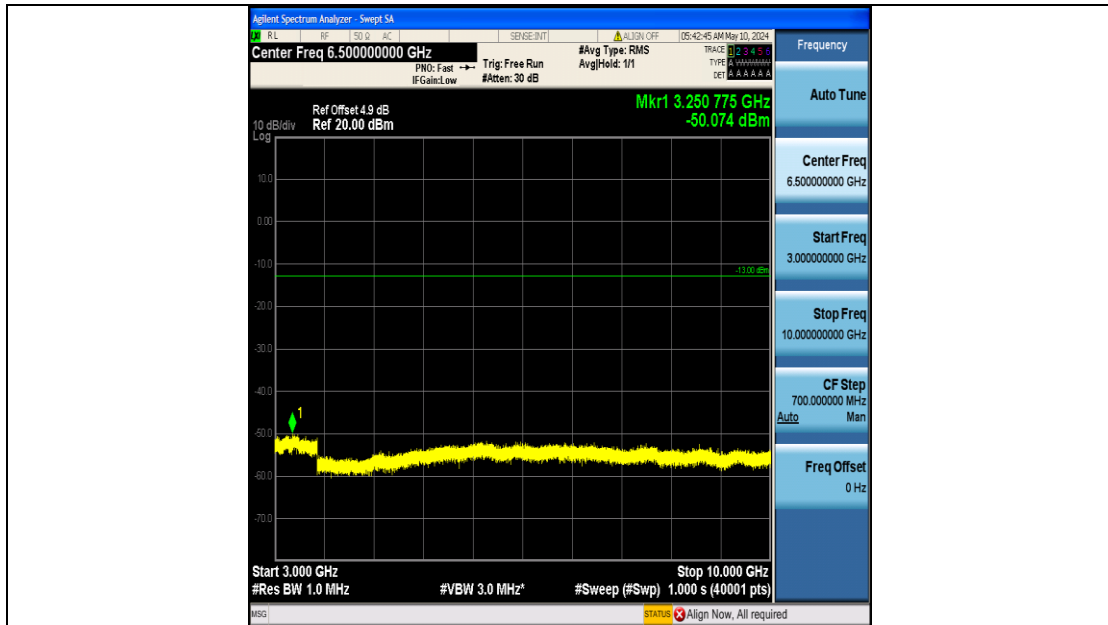

Band26_1.4MHz_QPSK_26797_6RB#0_1000~3000_1000~3000

Band26_1.4MHz_QPSK_26797_6RB#0_3000~10000_3000~10000