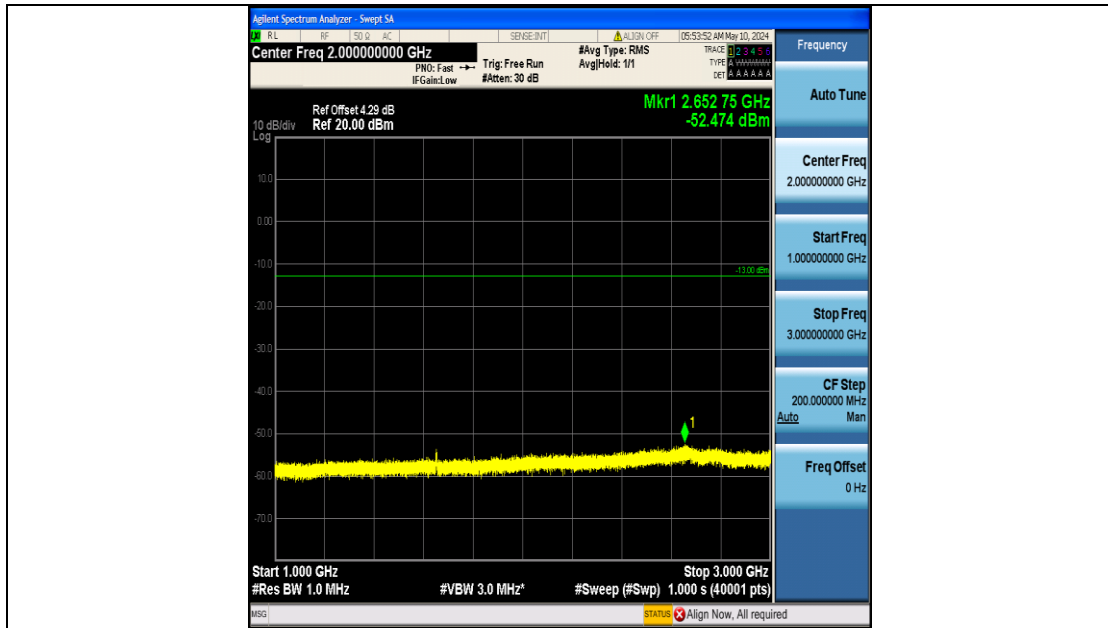

Band26_3MHz_16QAM_26805_15RB#0_30~1000_30~1000

Band26_3MHz_16QAM_26805_15RB#0_1000~3000_1000~3000