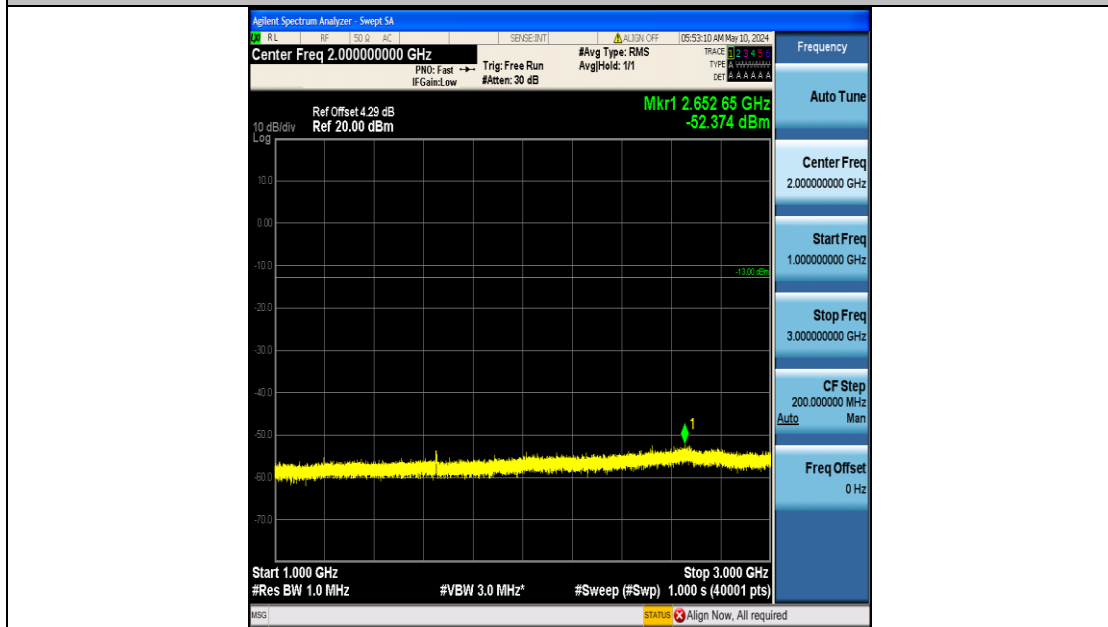

Band26_3MHz_QPSK_26805_15RB#0_30~1000_30~1000

Band26_3MHz_QPSK_26805_15RB#0_1000~3000_1000~3000