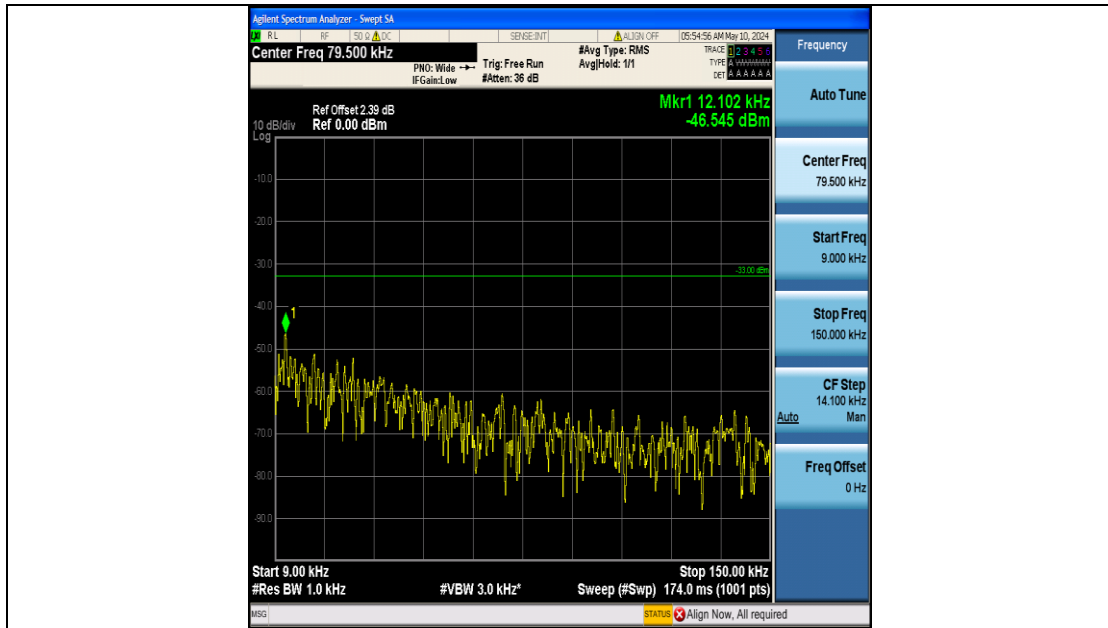

Band26_3MHz_16QAM_26805_15RB#0_0.15~30_0.15~30

Band26_3MHz_16QAM_26805_15RB#0_30~1000_30~1000

Band26_3MHz_16QAM_26805_15RB#0_1000~3000_1000~3000

Band26_3MHz_16QAM_26805_15RB#0_3000~10000_3000~10000

Band26_3MHz_16QAM_26915_15RB#0_0.009~0.15_0.009~0.15