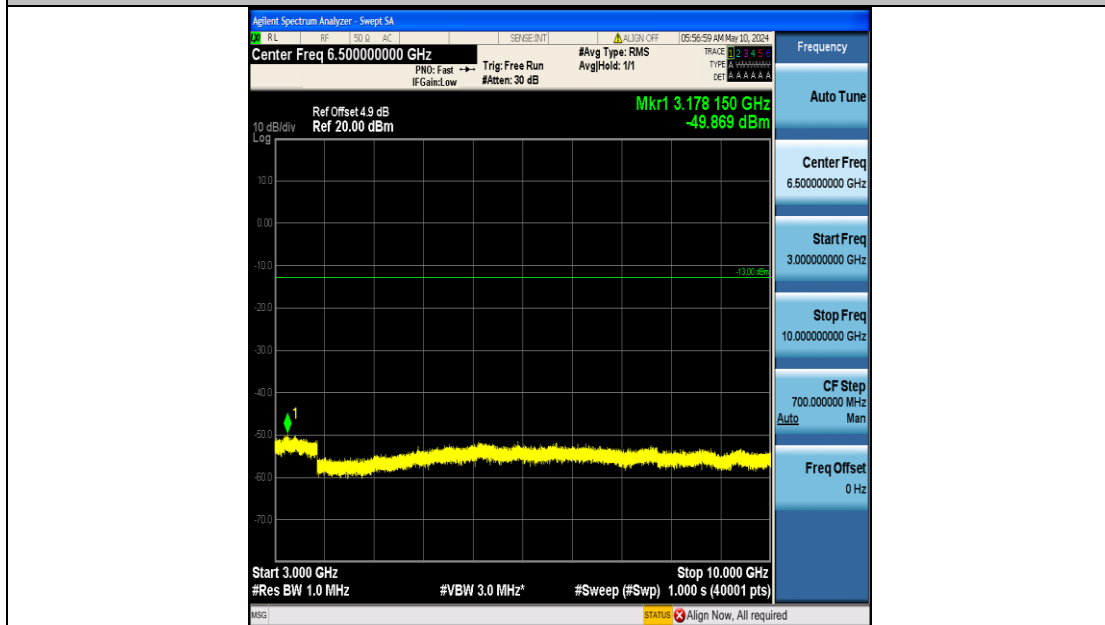

Band26_3MHz_16QAM_27025_15RB#0_1000~3000_1000~3000

Band26_3MHz_16QAM_27025_15RB#0_3000~10000_3000~10000