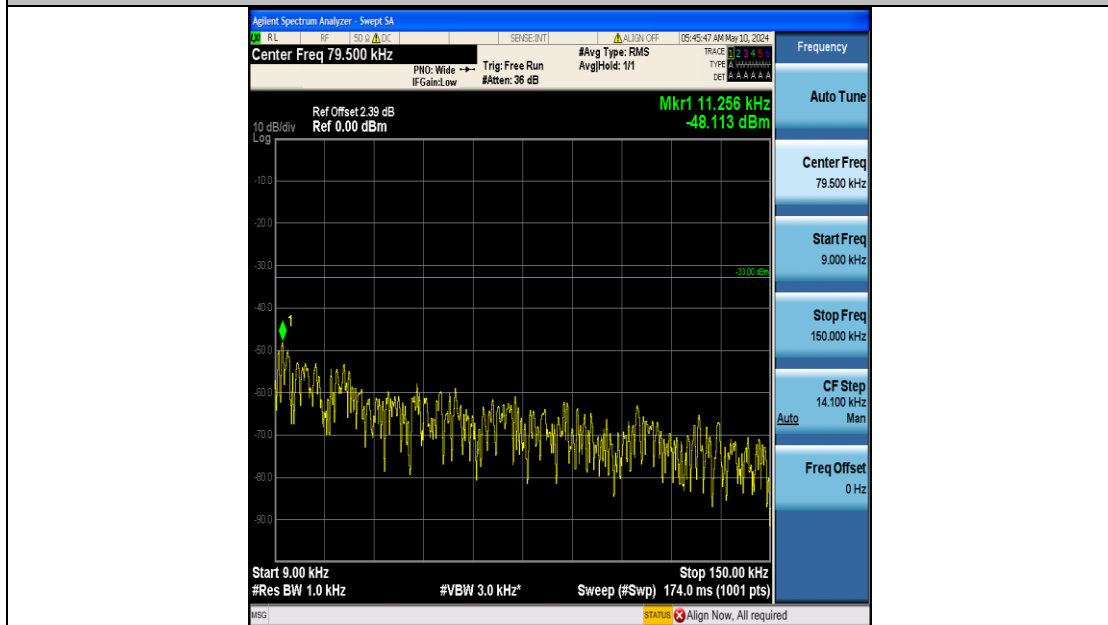

Band26_1.4MHz_16QAM_26915_6RB#0_0.15~30_0.15~30

Band26_1.4MHz_16QAM_26915_6RB#0_30~1000_30~1000

Band26_1.4MHz_16QAM_26915_6RB#0_1000~3000_1000~3000

Band26_1.4MHz_16QAM_26915_6RB#0_3000~10000_3000~10000

Band26_1.4MHz_16QAM_27033_6RB#0_0.009~0.15_0.009~0.15