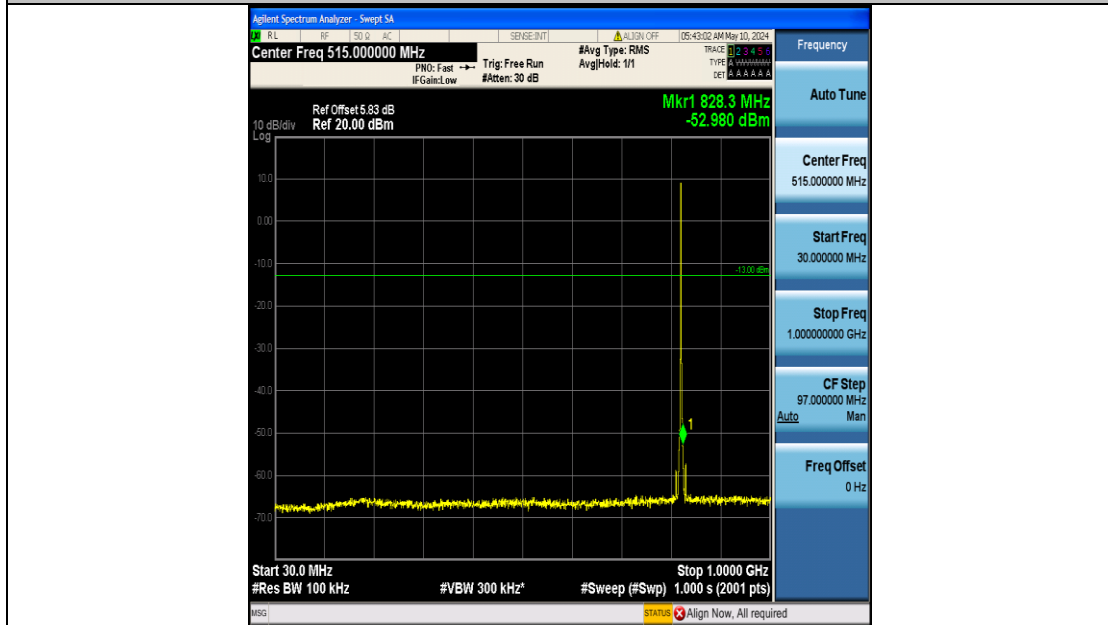

Band26_1.4MHz_16QAM_26797_6RB#0_0.15~30_0.15~30

Band26_1.4MHz_16QAM_26797_6RB#0_30~1000_30~1000