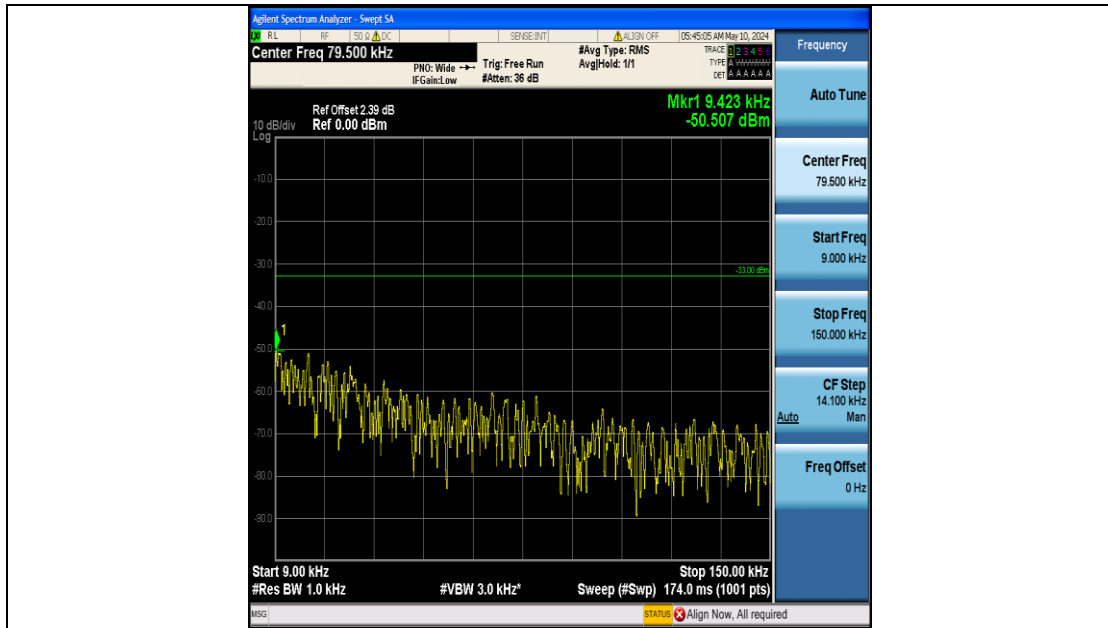

Band26_1.4MHz_QPSK_26915_6RB#0_0.15~30_0.15~30

Band26_1.4MHz_QPSK_26915_6RB#0_30~1000_30~1000

Band26_1.4MHz_QPSK_26915_6RB#0_1000~3000_1000~3000

Band26_1.4MHz_QPSK_26915_6RB#0_3000~10000_3000~10000

Band26_1.4MHz_QPSK_27033_6RB#0_0.009~0.15_0.009~0.15