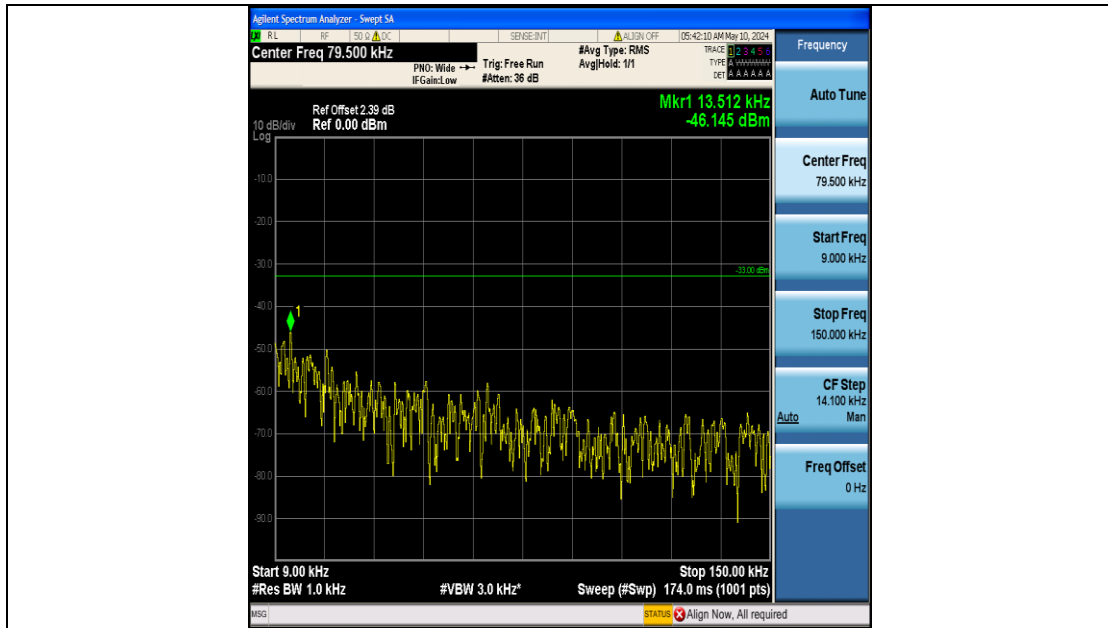

Band26_10MHz_16QAM_26740_50RB#0_1000~3000_1000~3000

Band26_10MHz_16QAM_26740_50RB#0_3000~10000_3000~10000

Band26_1.4MHz_QPSK_26797_6RB#0_0.009~0.15_0.009~0.15

Band26_1.4MHz_QPSK_26797_6RB#0_0.15~30_0.15~30