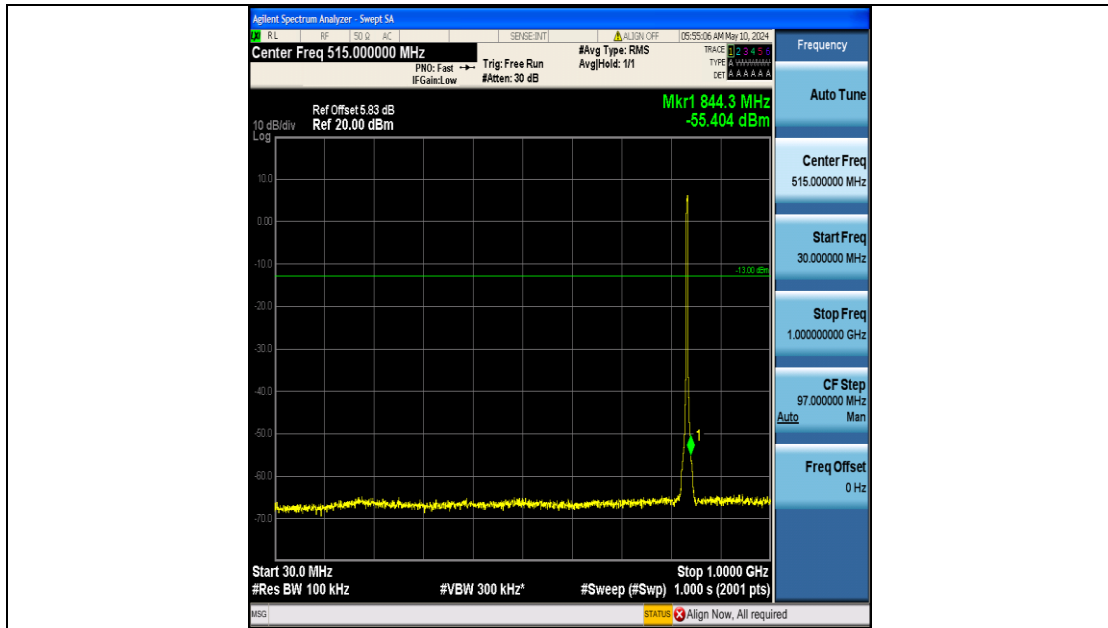

Band26_3MHz_16QAM_26915_15RB#0_0.15~30_0.15~30

Band26_3MHz_16QAM_26915_15RB#0_30~1000_30~1000