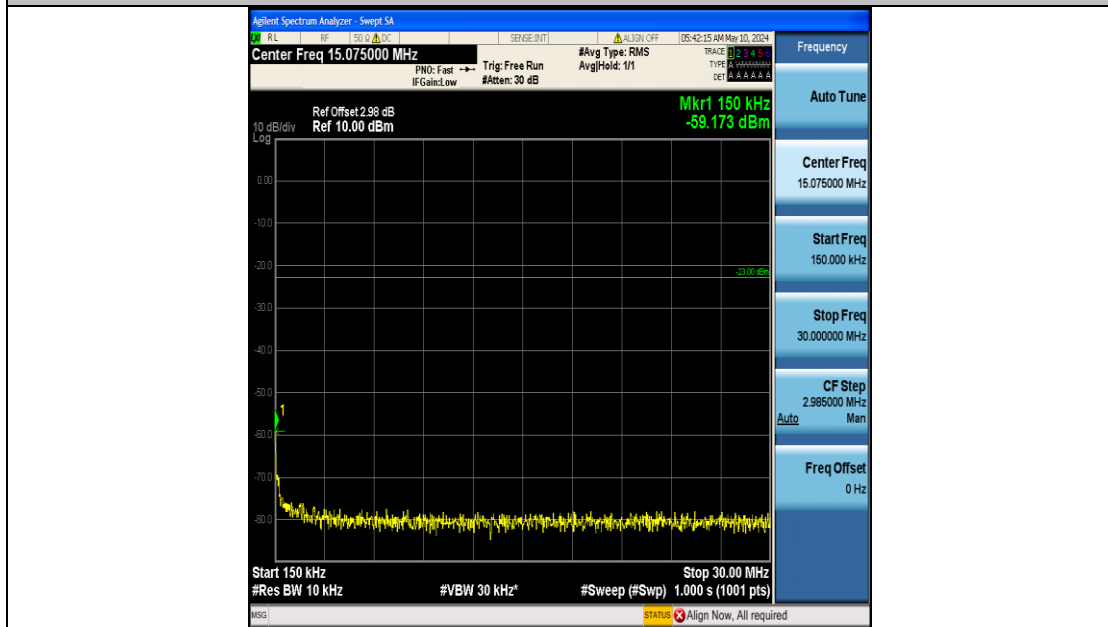

Band26_10MHz_16QAM_26740_50RB#0_1000~3000_1000~3000

Band26_10MHz_16QAM_26740_50RB#0_3000~10000_3000~10000

Band26_1.4MHz_QPSK_26797_6RB#0_0.009~0.15_0.009~0.15

Band26_1.4MHz_QPSK_26797_6RB#0_0.15~30_0.15~30