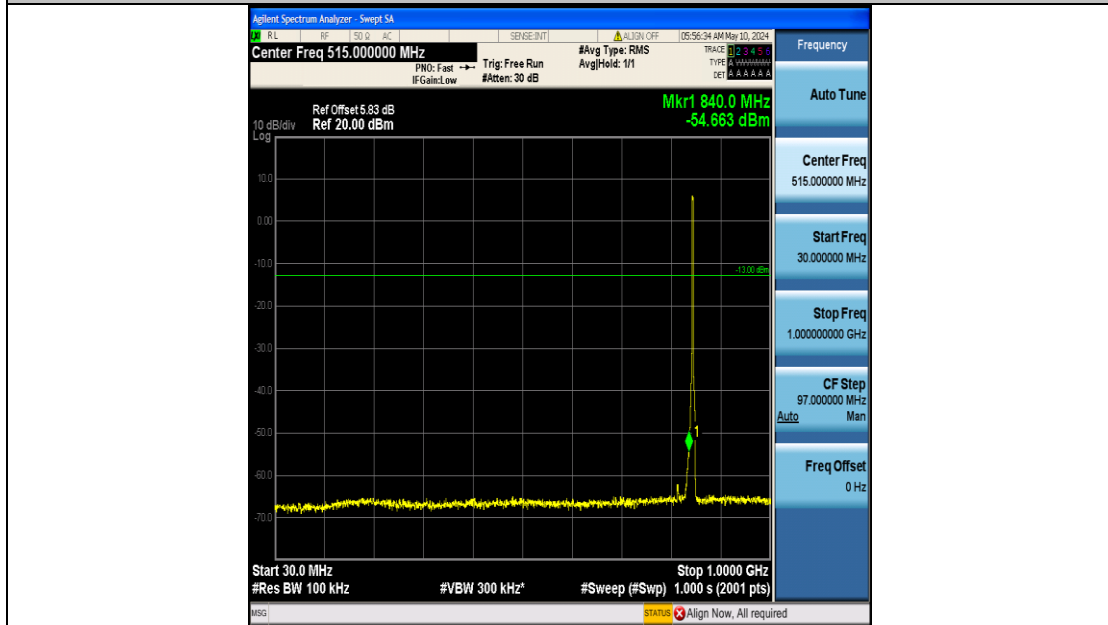

Band26_3MHz_16QAM_27025_15RB#0_0.15~30_0.15~30

Band26_3MHz_16QAM_27025_15RB#0_30~1000_30~1000