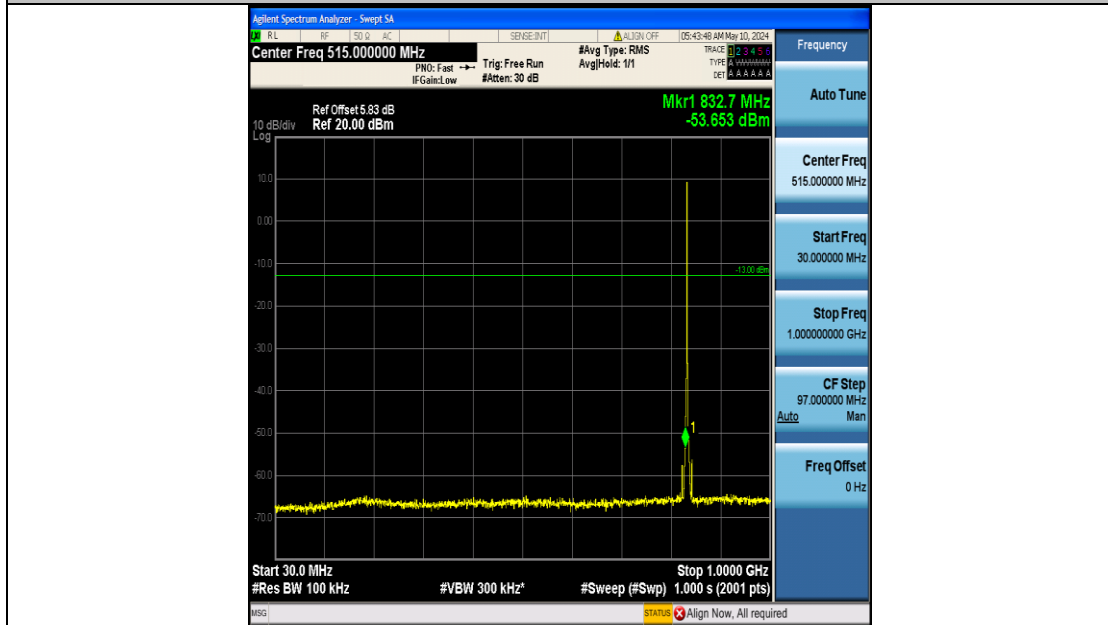

Band26_1.4MHz_QPSK_26915_6RB#0_0.15~30_0.15~30

Band26_1.4MHz_QPSK_26915_6RB#0_30~1000_30~1000