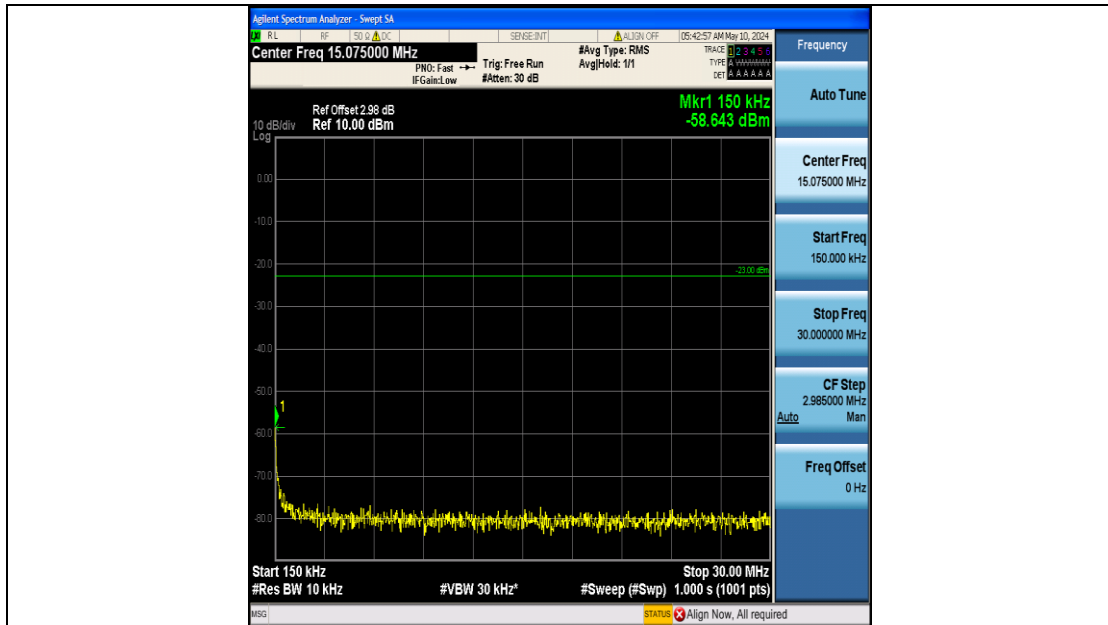

Band26_1.4MHz_QPSK_27033_6RB#0_0.15~30_0.15~30

Band26_1.4MHz_QPSK_27033_6RB#0_30~1000_30~1000

Band26_1.4MHz_QPSK_27033_6RB#0_1000~3000_1000~3000

Band26_1.4MHz_QPSK_27033_6RB#0_3000~10000_3000~10000

Band26_1.4MHz_16QAM_26797_6RB#0_0.009~0.15_0.009~0.15