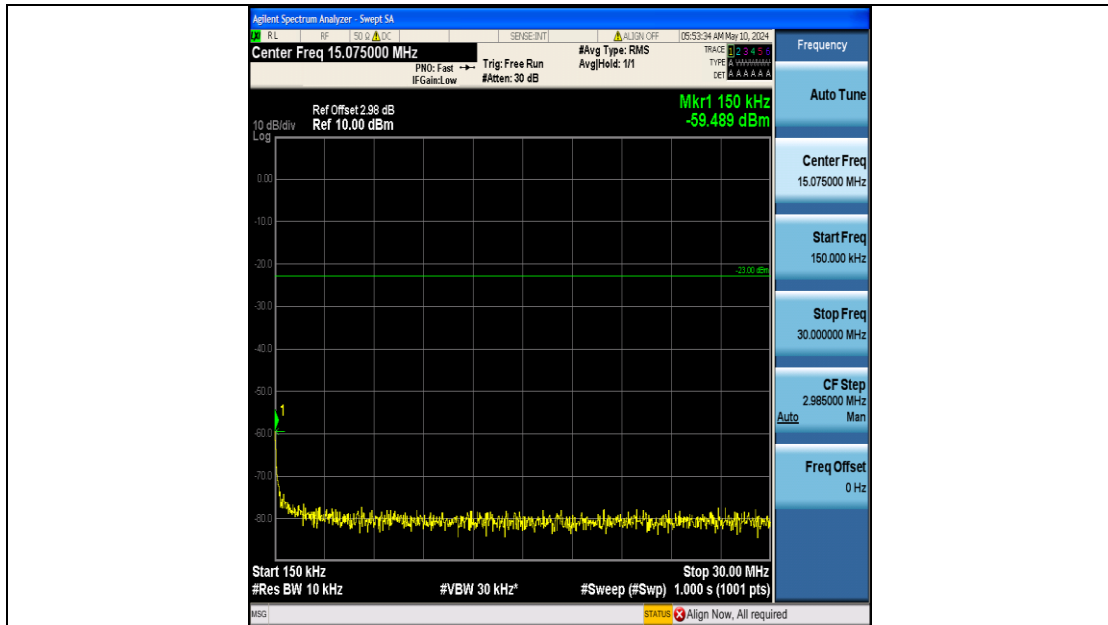

Band26_3MHz_QPSK_27025_15RB#0_0.15~30_0.15~30

Band26_3MHz_QPSK_27025_15RB#0_30~1000_30~1000

Band26_3MHz_QPSK_27025_15RB#0_1000~3000_1000~3000

Band26_3MHz_QPSK_27025_15RB#0_3000~10000_3000~10000

Band26_3MHz_16QAM_26805_15RB#0_0.009~0.15_0.009~0.15