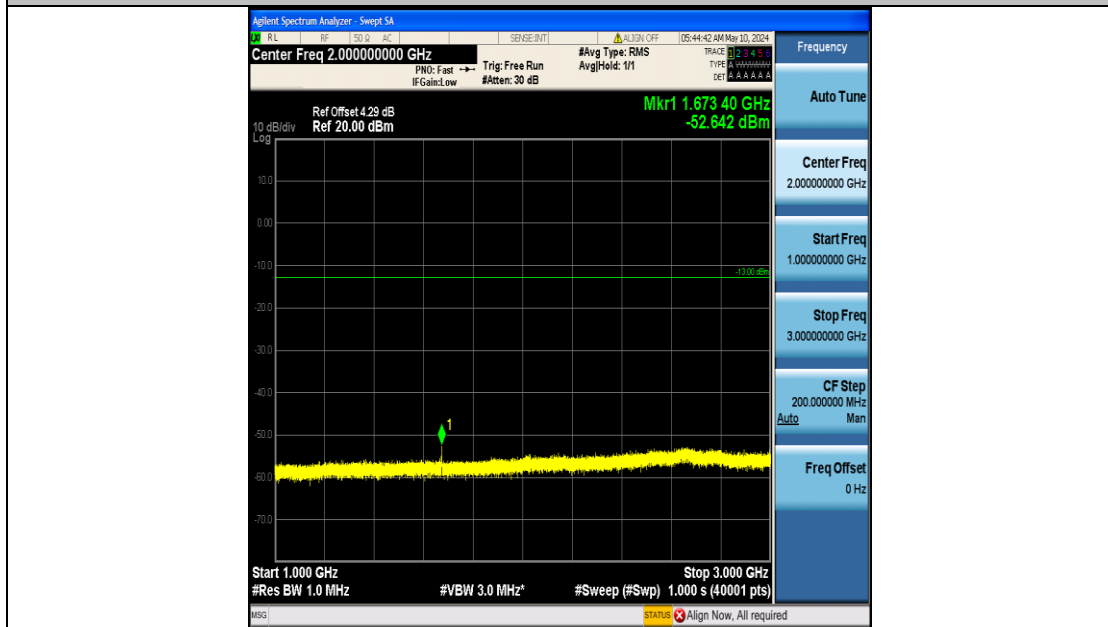

Band26_1.4MHz_16QAM_26915_6RB#0_30~1000_30~1000

Band26_1.4MHz_16QAM_26915_6RB#0_1000~3000_1000~3000