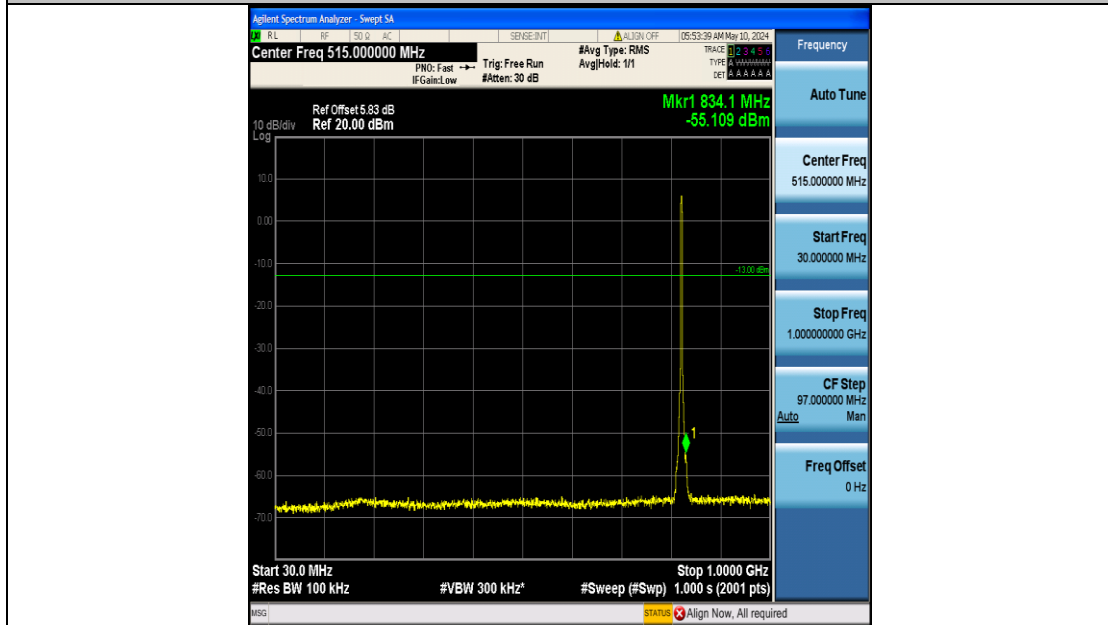

Band26_3MHz_16QAM_26805_15RB#0_0.15~30_0.15~30

Band26_3MHz_16QAM_26805_15RB#0_30~1000_30~1000