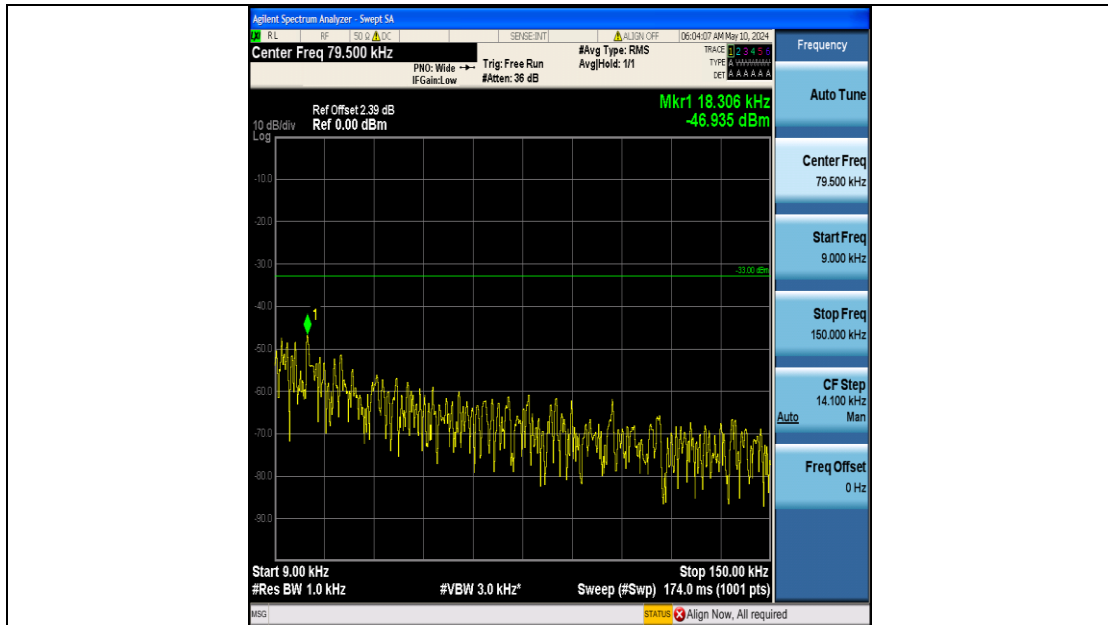

Band26_3MHz_16QAM_27025_15RB#0_0.15~30_0.15~30

Band26_3MHz_16QAM_27025_15RB#0_30~1000_30~1000

Band26_3MHz_16QAM_27025_15RB#0_1000~3000_1000~3000

Band26_3MHz_16QAM_27025_15RB#0_3000~10000_3000~10000

Band26_5MHz_QPSK_26815_25RB#0_0.009~0.15_0.009~0.15