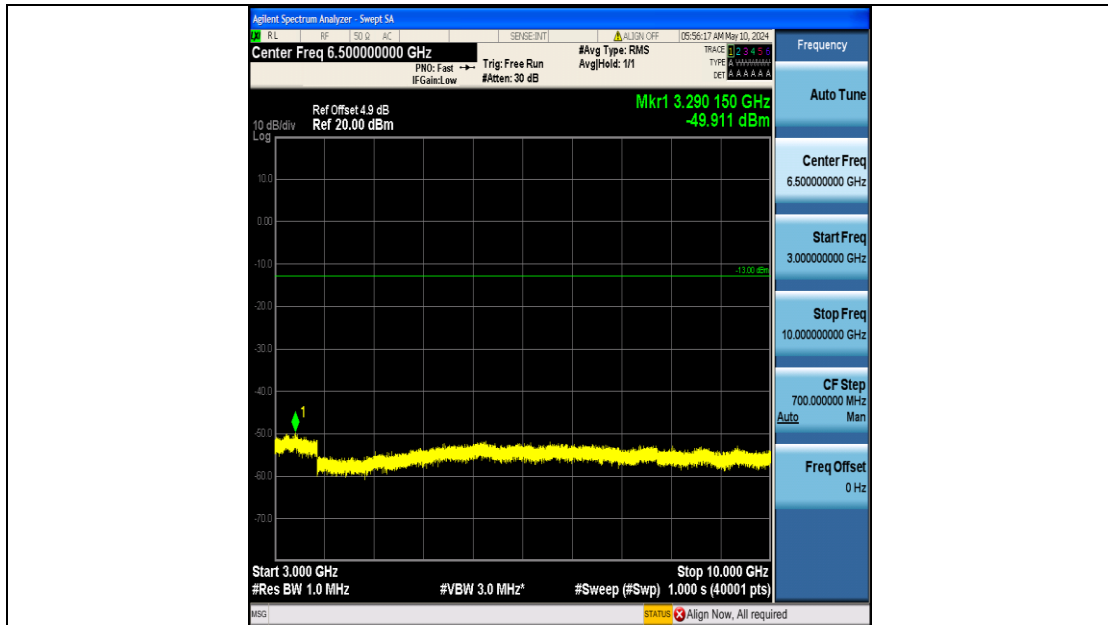

Band26_3MHz_QPSK_27025_15RB#0_1000~3000_1000~3000

Band26_3MHz_QPSK_27025_15RB#0_3000~10000_3000~10000