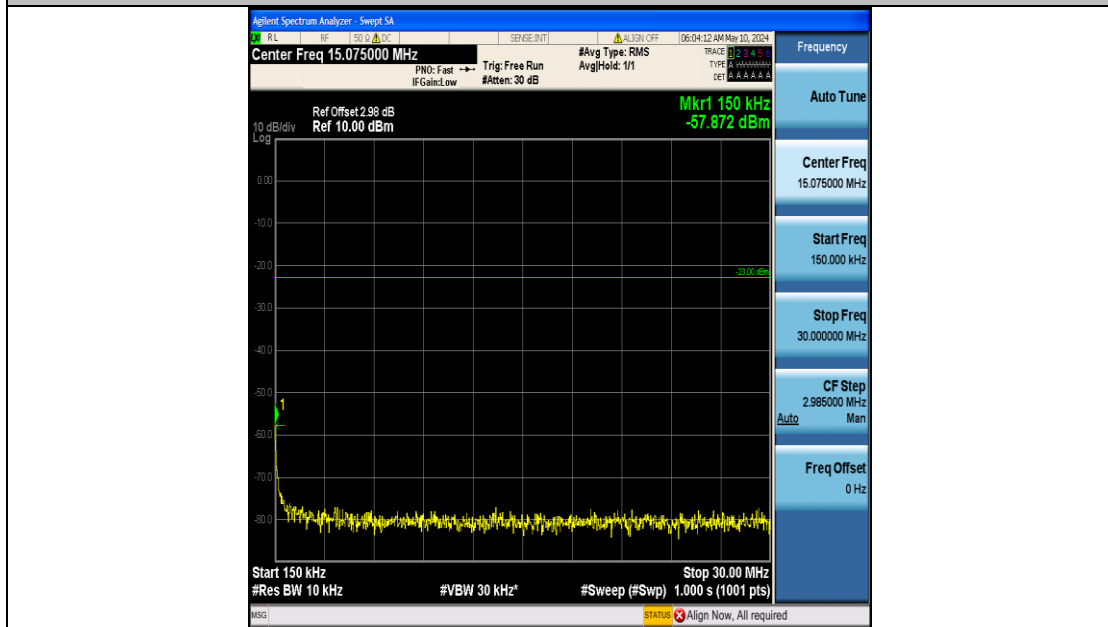

Band26_3MHz_16QAM_27025_15RB#0_0.15~30_0.15~30

Band26_3MHz_16QAM_27025_15RB#0_30~1000_30~1000

Band26_3MHz_16QAM_27025_15RB#0_1000~3000_1000~3000

Band26_3MHz_16QAM_27025_15RB#0_3000~10000_3000~10000

Band26_5MHz_QPSK_26815_25RB#0_0.009~0.15_0.009~0.15