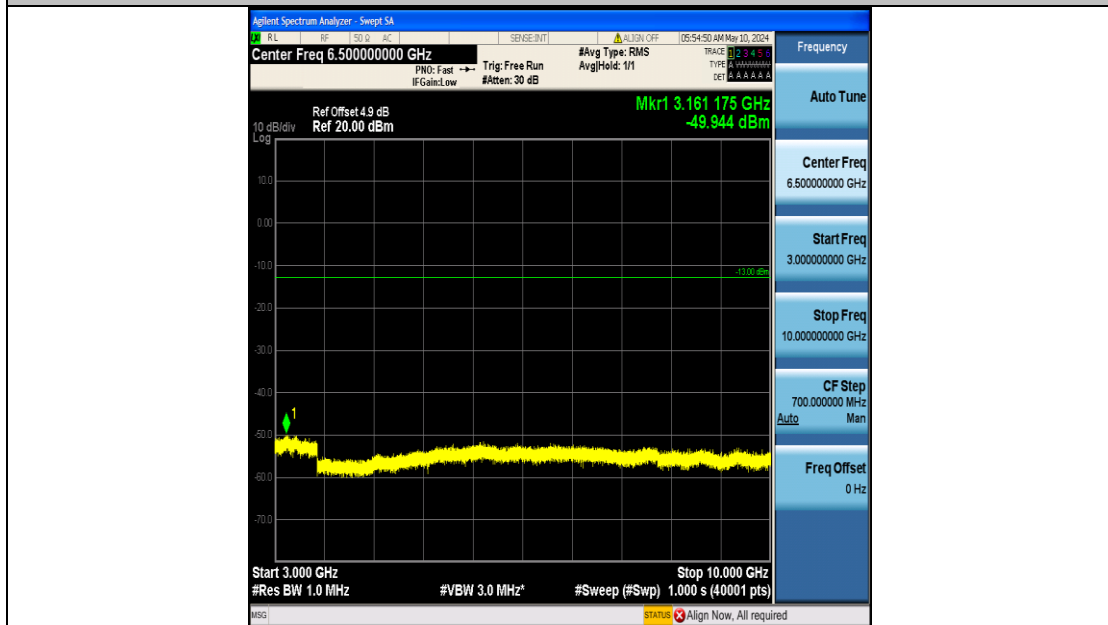

Band26_3MHz_QPSK_26915_15RB#0_1000~3000_1000~3000

Band26_3MHz_QPSK_26915_15RB#0_3000~10000_3000~10000