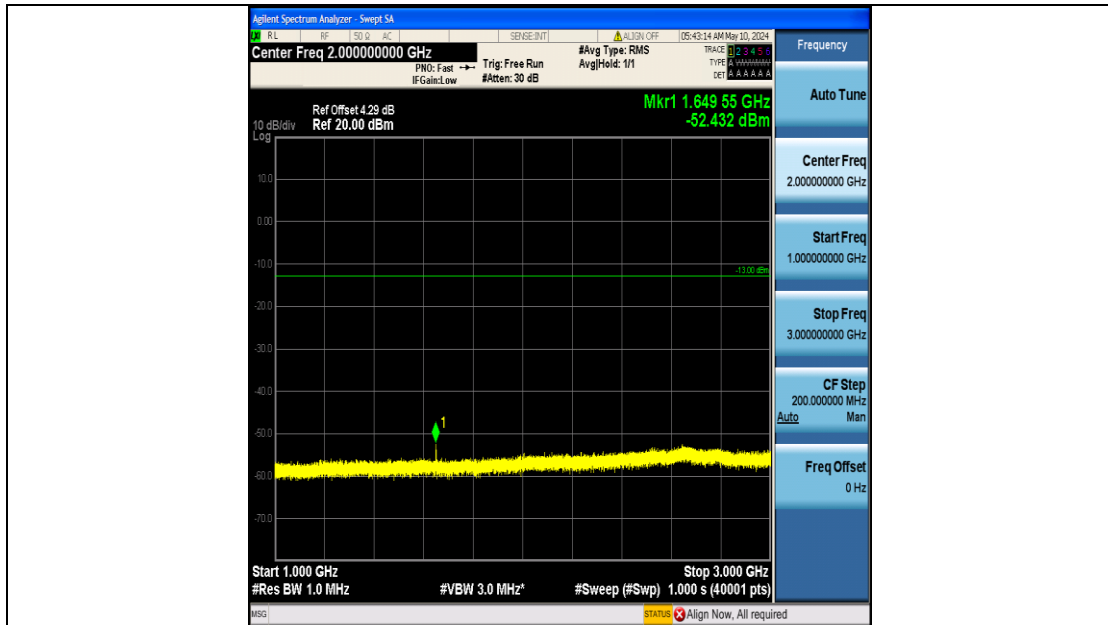

Band26_1.4MHz_16QAM_26797_6RB#0_30~1000_30~1000

Band26_1.4MHz_16QAM_26797_6RB#0_1000~3000_1000~3000