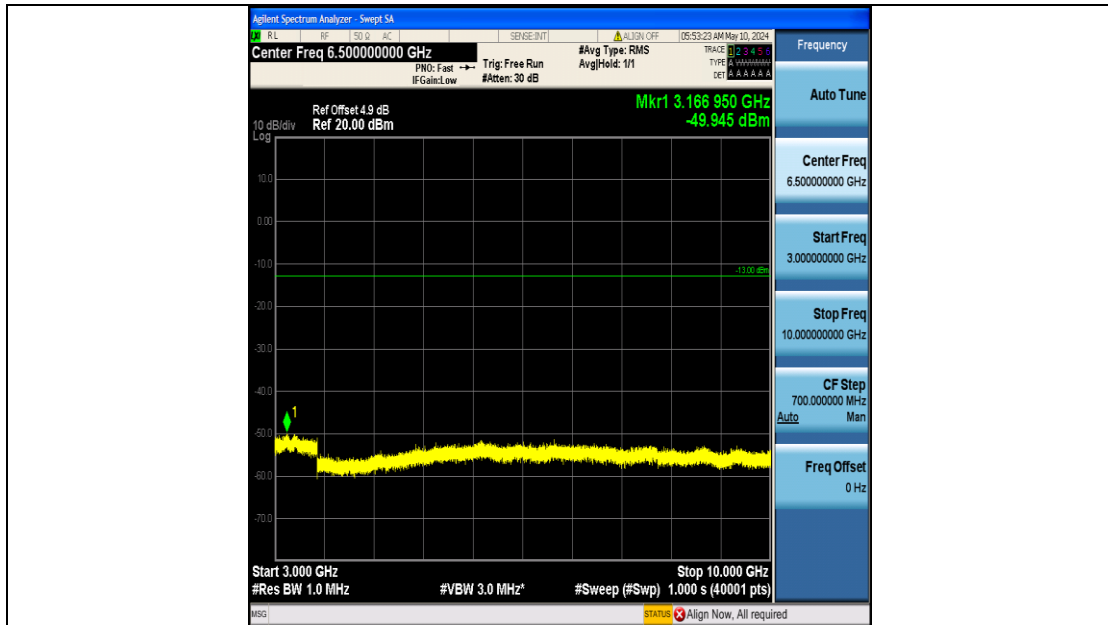

Band26_3MHz_QPSK_26805_15RB#0_1000~3000_1000~3000

Band26_3MHz_QPSK_26805_15RB#0_3000~10000_3000~10000