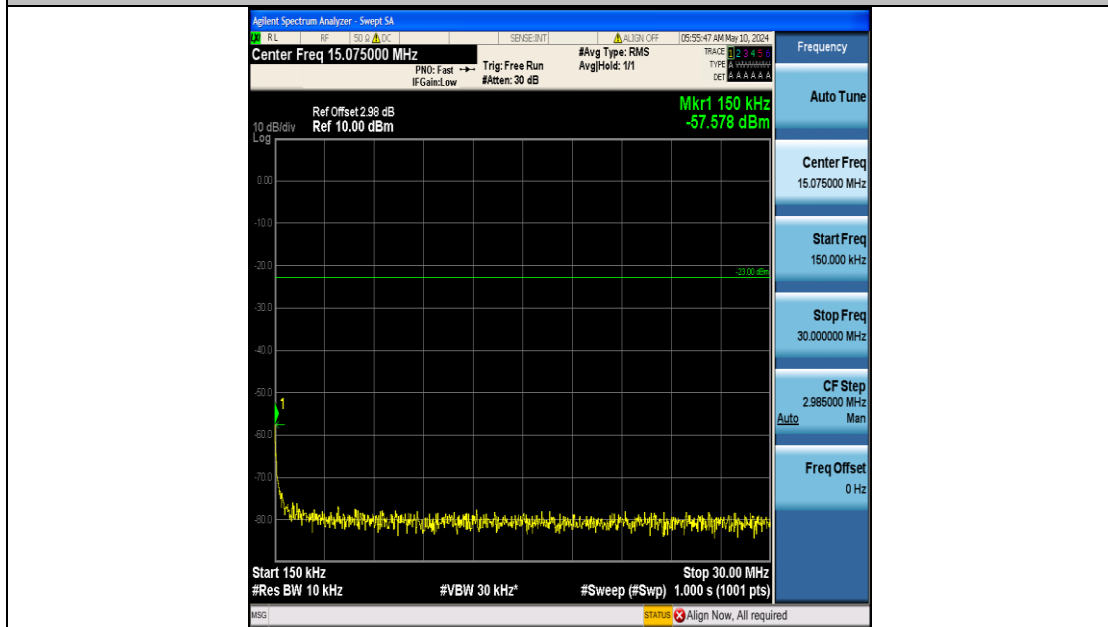

Band26_3MHz_QPSK_26915_15RB#0_0.15~30_0.15~30

Band26_3MHz_QPSK_26915_15RB#0_30~1000_30~1000

Band26_3MHz_QPSK_26915_15RB#0_1000~3000_1000~3000

Band26_3MHz_QPSK_26915_15RB#0_3000~10000_3000~10000

Band26_3MHz_QPSK_27025_15RB#0_0.009~0.15_0.009~0.15