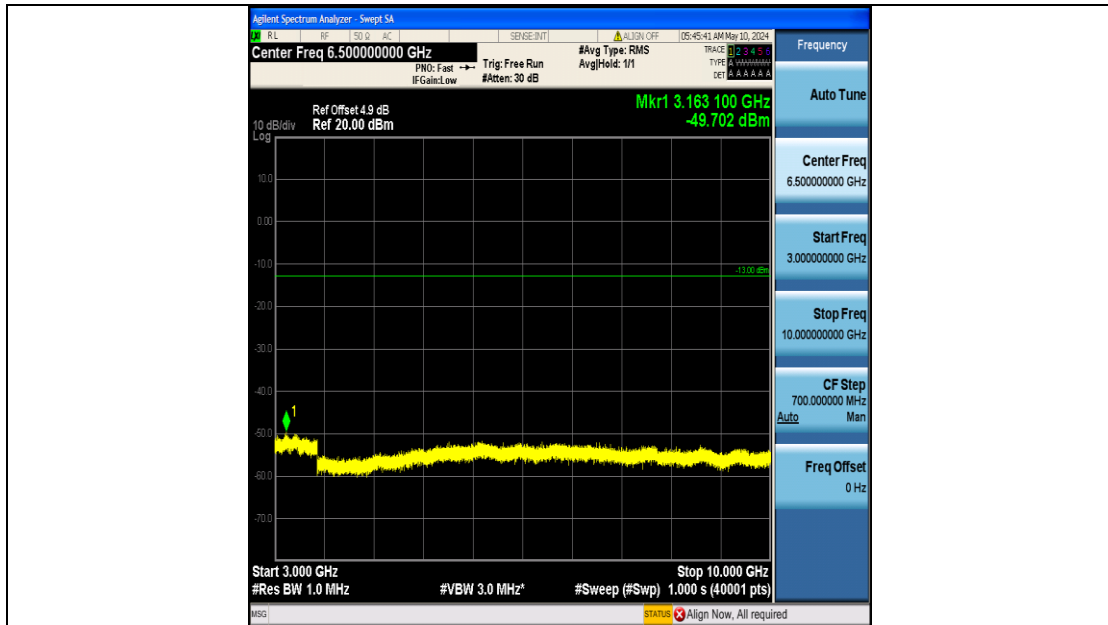

Band26_1.4MHz_QPSK_27033_6RB#0_1000~3000_1000~3000

Band26_1.4MHz_QPSK_27033_6RB#0_3000~10000_3000~10000