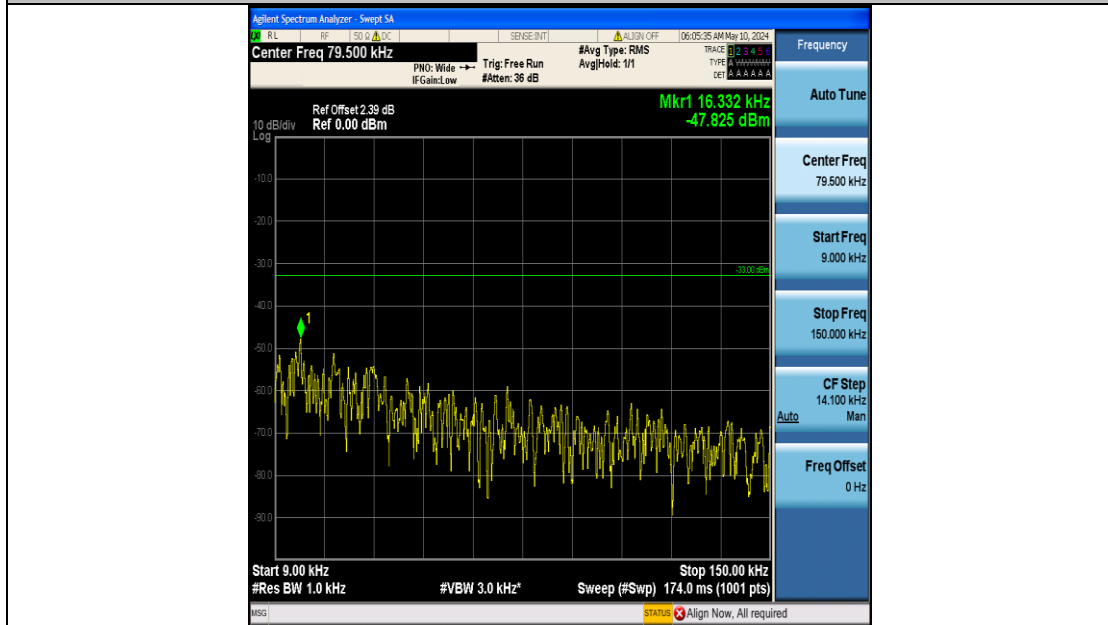

Band26_5MHz_QPSK_26815_25RB#0_0.15~30_0.15~30

Band26_5MHz_QPSK_26815_25RB#0_30~1000_30~1000

Band26_5MHz_QPSK_26815_25RB#0_1000~3000_1000~3000

Band26_5MHz_QPSK_26815_25RB#0_3000~10000_3000~10000

Band26_5MHz_QPSK_26915_25RB#0_0.009~0.15_0.009~0.15