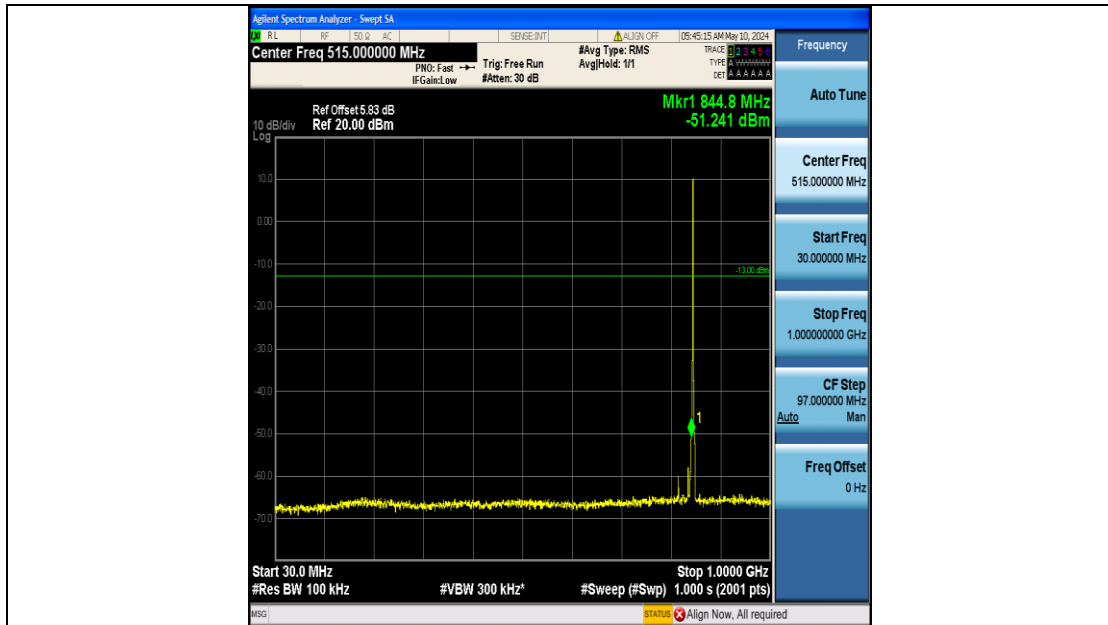

Band26_1.4MHz_QPSK_27033_6RB#0_0.15~30_0.15~30

Band26_1.4MHz_QPSK_27033_6RB#0_30~1000_30~1000