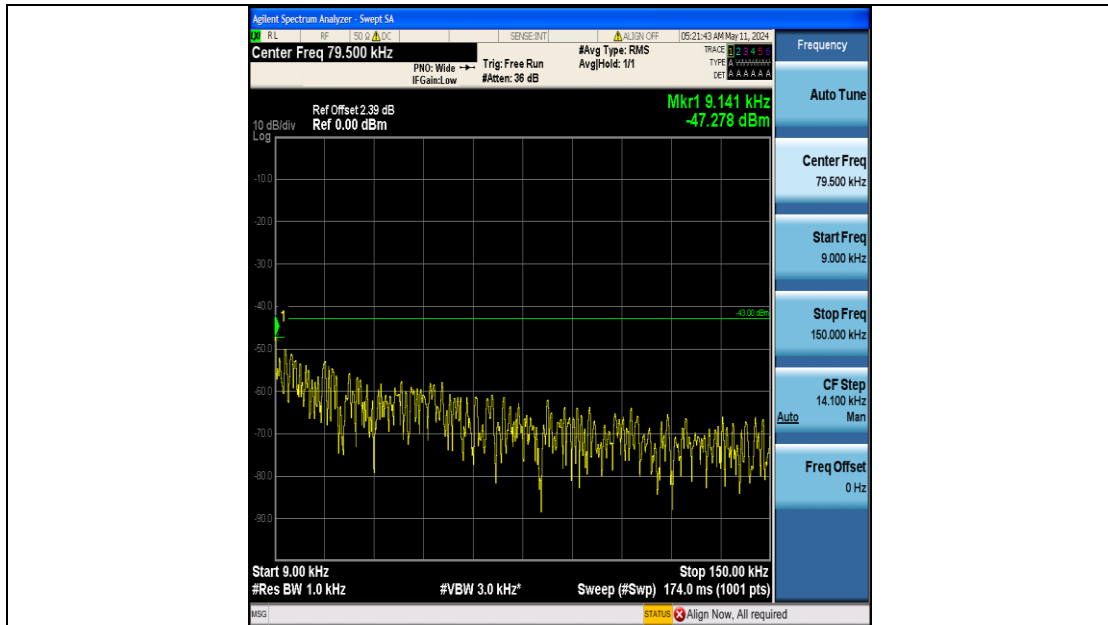

Band25_15MHz_16QAM_26365_75RB#0_0.15~30_0.15~30

Band25_15MHz_16QAM_26365_75RB#0_30~1000_30~1000

Band25_15MHz_16QAM_26365_75RB#0_1000~3000_1000~3000

Band25_15MHz_16QAM_26365_75RB#0_3000~20000_3000~20000

Band25_15MHz_16QAM_26615_75RB#0_0.009~0.15_0.009~0.15