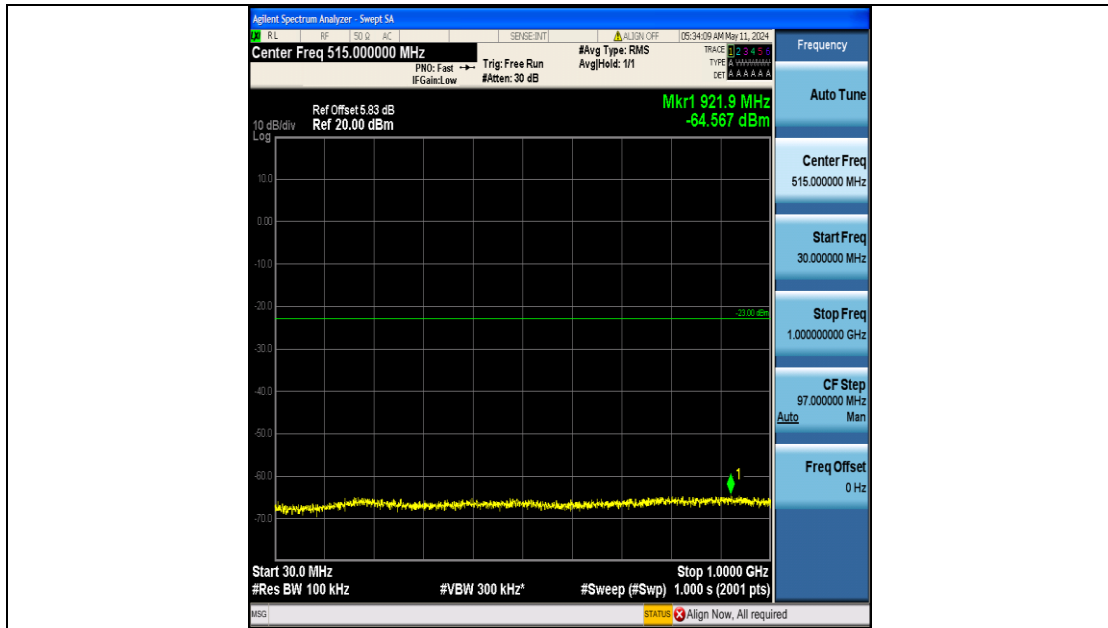

Band25_20MHz_16QAM_26590_100RB#0_0.15~30_0.15~30