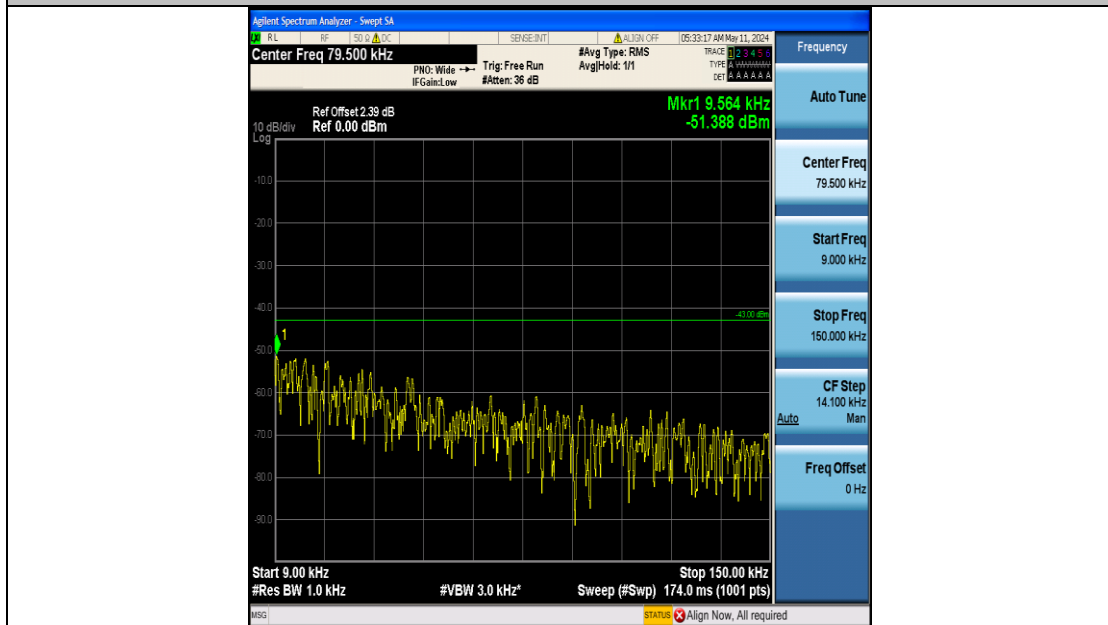

Band25_20MHz_QPSK_26365_100RB#0_0.15~30_0.15~30

Band25_20MHz_QPSK_26365_100RB#0_30~1000_30~1000

Band25_20MHz_QPSK_26365_100RB#0_1000~3000_1000~3000

Band25_20MHz_QPSK_26365_100RB#0_3000~20000_3000~20000

Band25_20MHz_QPSK_26590_100RB#0_0.009~0.15_0.009~0.15