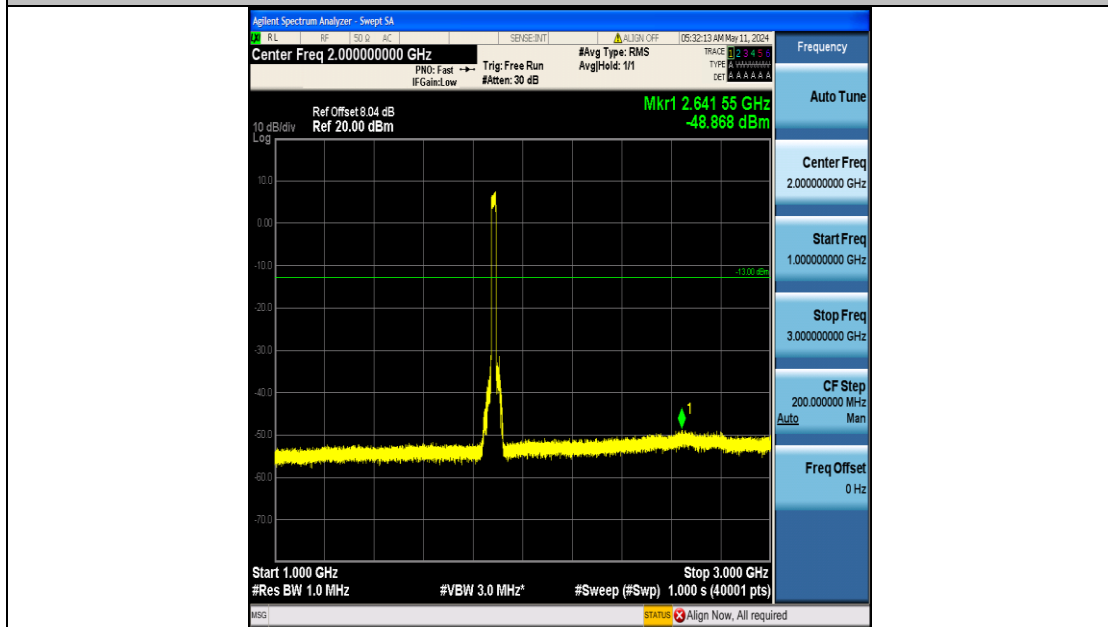

Band25_20MHz_QPSK_26365_100RB#0_30~1000_30~1000