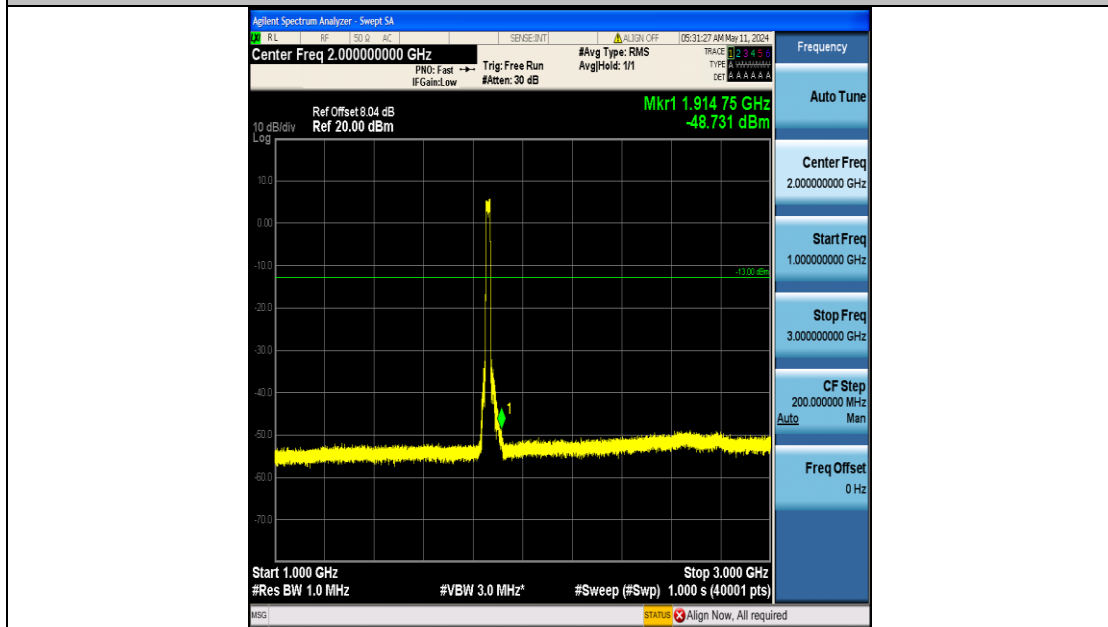

Band25_20MHz_16QAM_26140_100RB#0_30~1000_30~1000