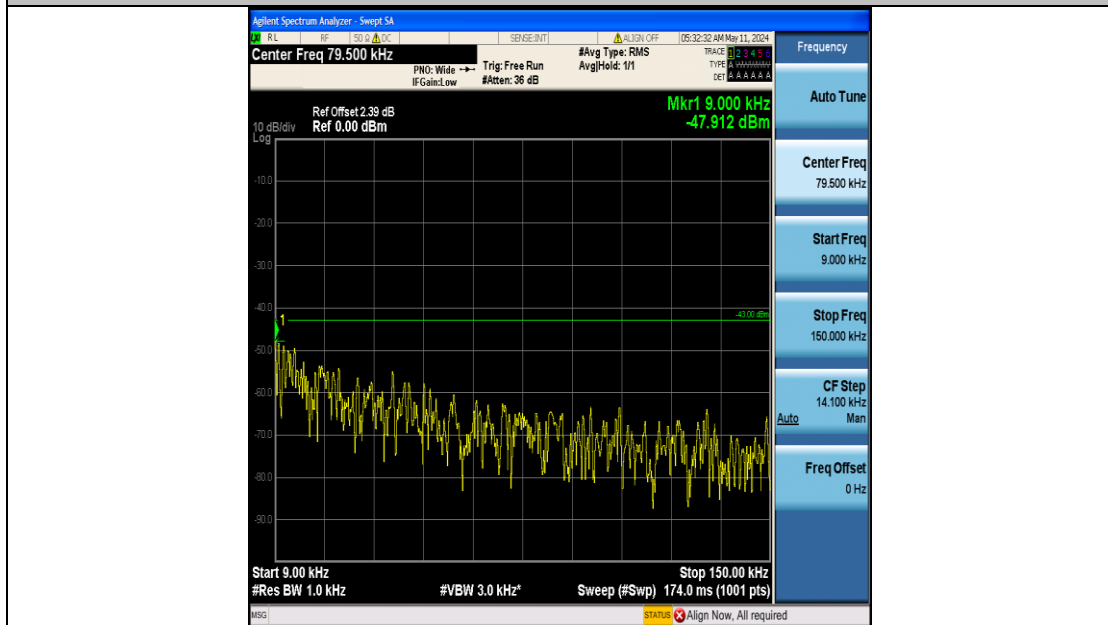

Band25_20MHz_16QAM_26140_100RB#0_0.15~30_0.15~30

Band25_20MHz_16QAM_26140_100RB#0_30~1000_30~1000

Band25_20MHz_16QAM_26140_100RB#0_1000~3000_1000~3000

Band25_20MHz_16QAM_26140_100RB#0_3000~20000_3000~20000