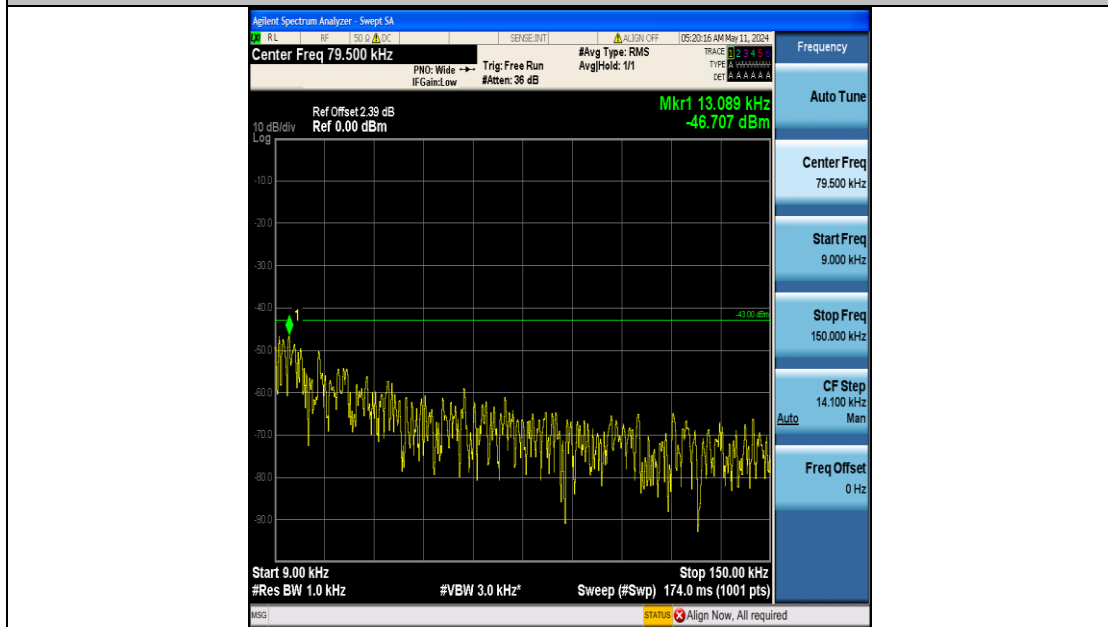

Band25_15MHz_16QAM_26115_75RB#0_3000~20000_3000~20000