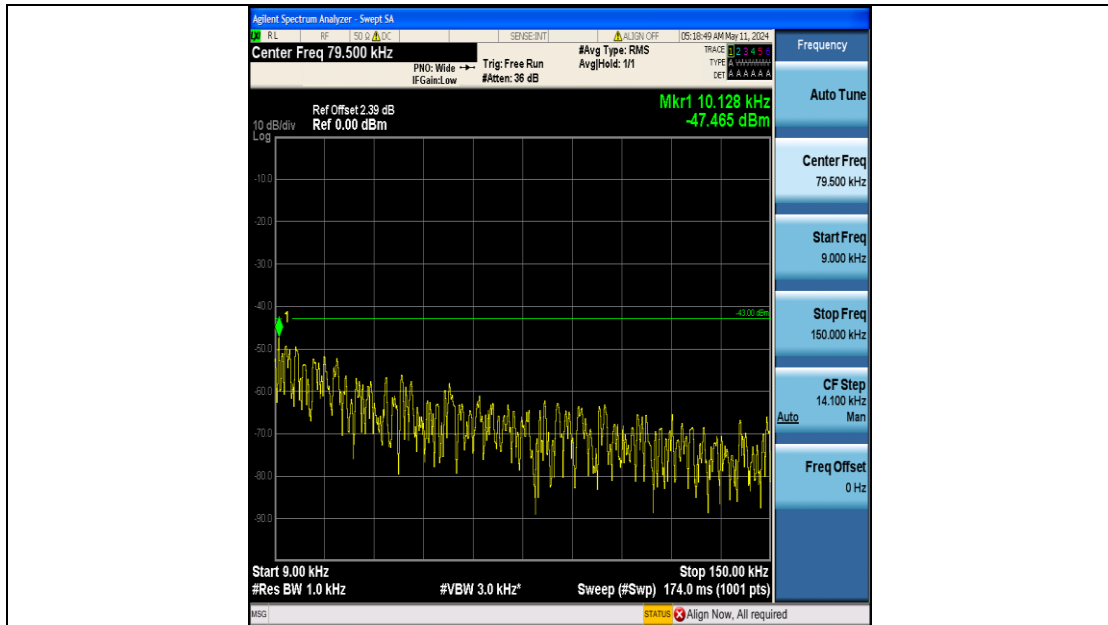

Band25_15MHz_QPSK_26615_75RB#0_1000~3000_1000~3000

Band25_15MHz_QPSK_26615_75RB#0_3000~20000_3000~20000

Band25_15MHz_16QAM_26115_75RB#0_0.009~0.15_0.009~0.15

Band25_15MHz_16QAM_26115_75RB#0_0.15~30_0.15~30