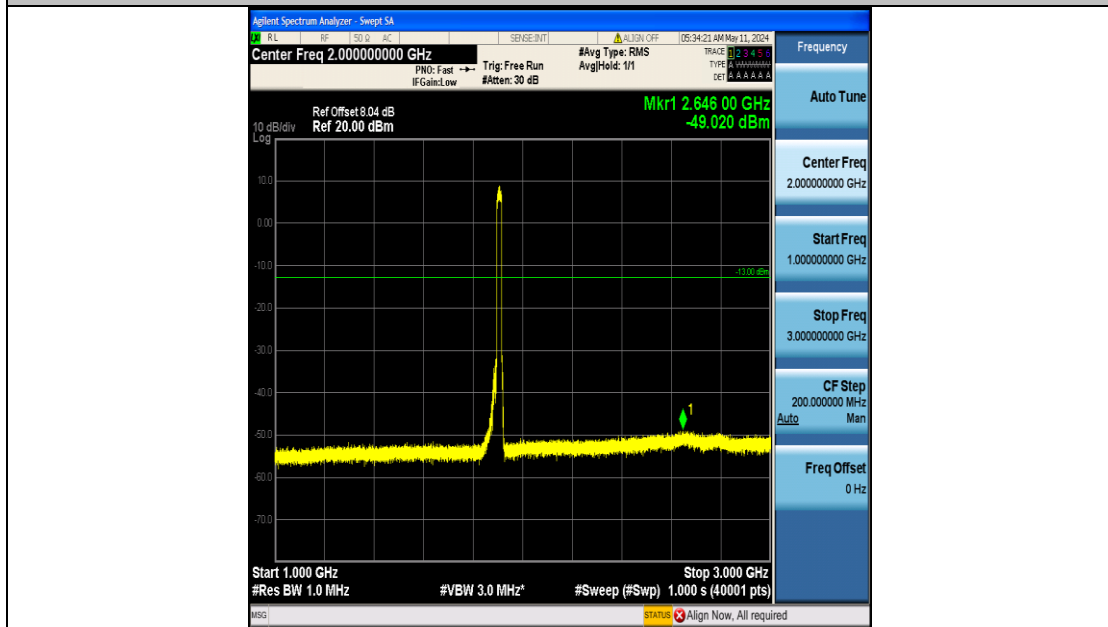

Band25_20MHz_16QAM_26365_100RB#0_3000~20000_3000~20000

Band25_20MHz_16QAM_26590_100RB#0_0.009~0.15_0.009~0.15

Band25_20MHz_16QAM_26590_100RB#0_0.15~30_0.15~30

Band25_20MHz_16QAM_26590_100RB#0_30~1000_30~1000