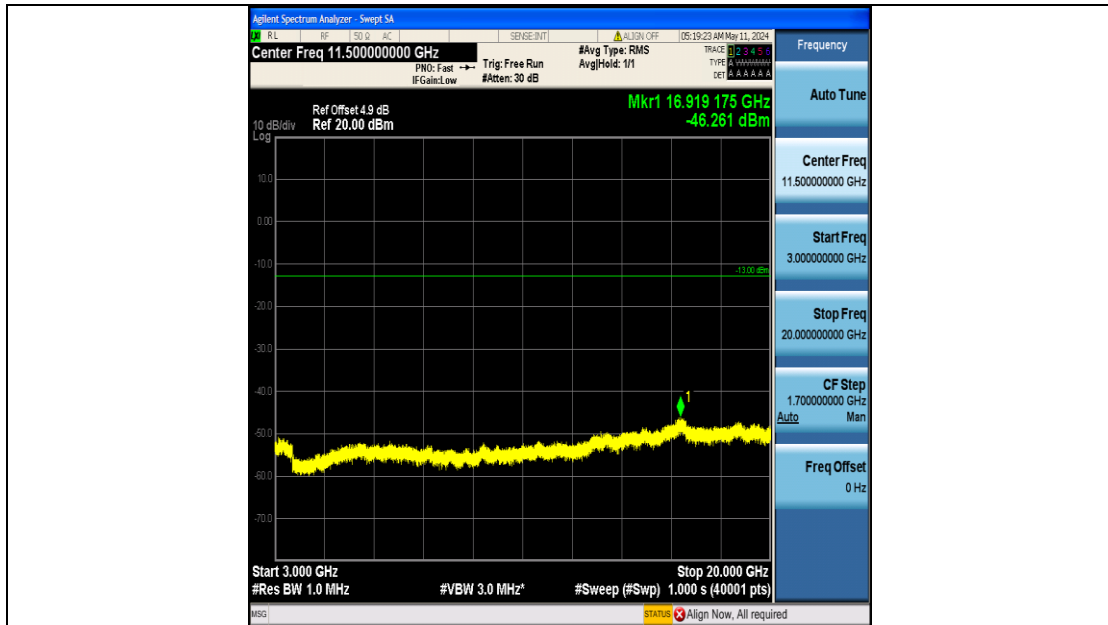

Band25_15MHz_16QAM_26115_75RB#0_1000~3000_1000~3000