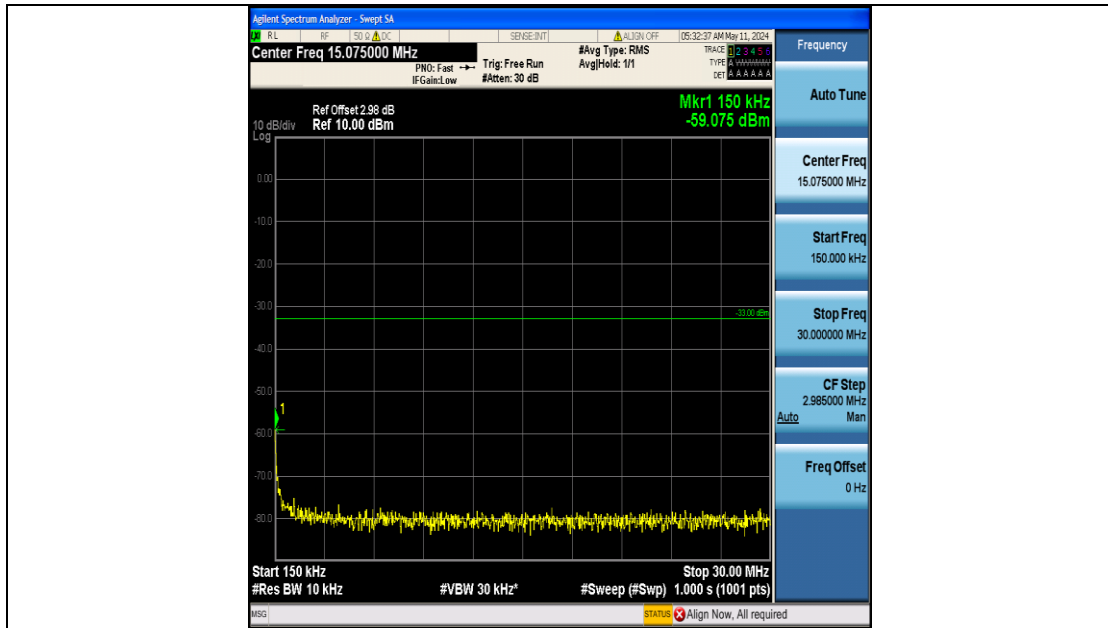

Band25_20MHz_16QAM_26365_100RB#0_0.009~0.15_0.009~0.15