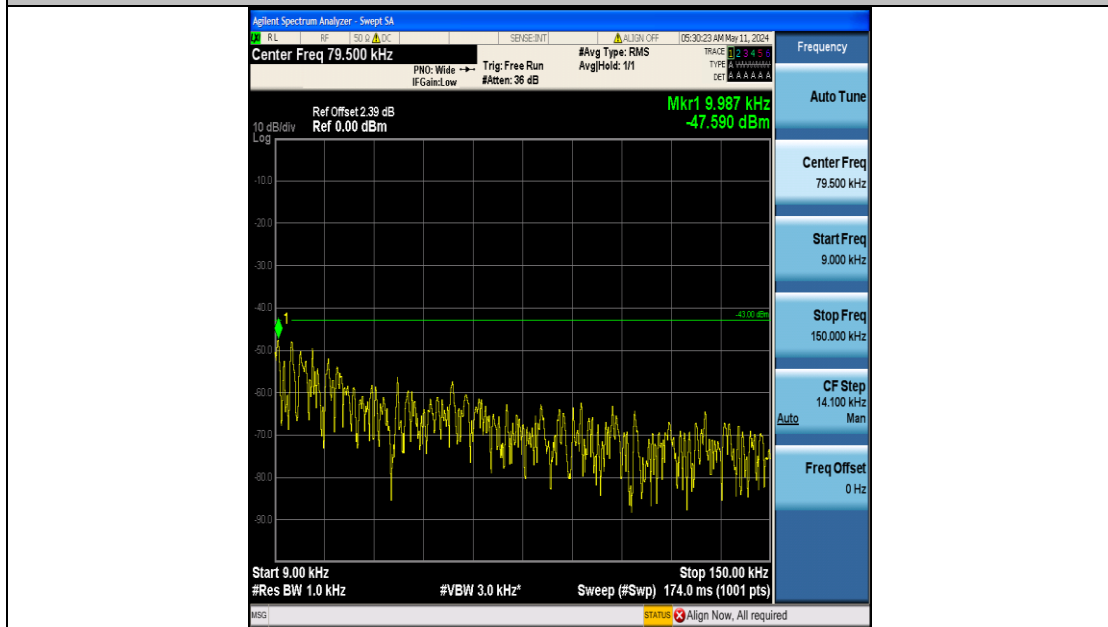

Band25_15MHz_16QAM_26615_75RB#0_0.15~30_0.15~30

Band25_15MHz_16QAM_26615_75RB#0_30~1000_30~1000

Band25_15MHz_16QAM_26615_75RB#0_1000~3000_1000~3000

Band25_15MHz_16QAM_26615_75RB#0_3000~20000_3000~20000

Band25_20MHz_QPSK_26140_100RB#0_0.009~0.15_0.009~0.15