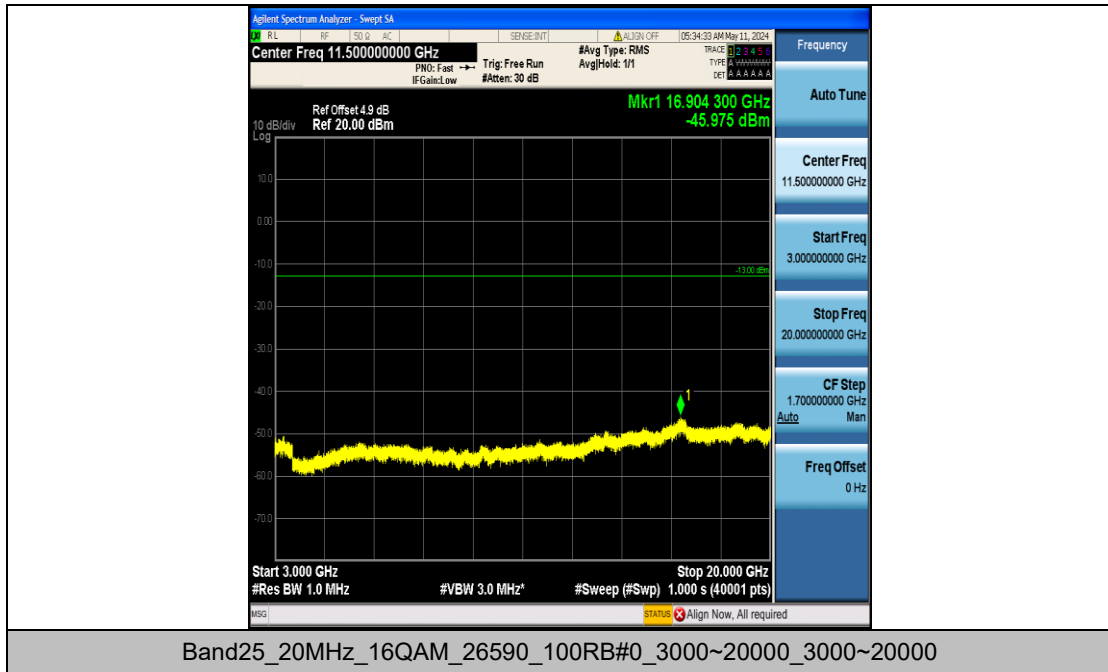

Band25_20MHz_16QAM_26590_100RB#0_1000~3000_1000~3000

Band25_20MHz_16QAM_26590_100RB#0_3000~20000_3000~20000