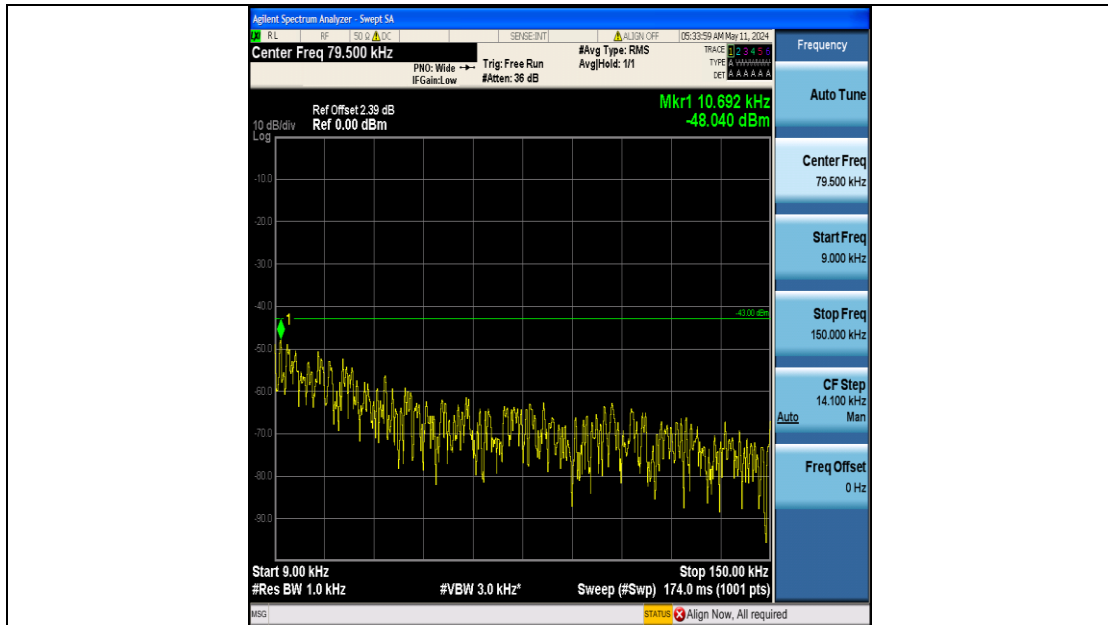

Band25_20MHz_16QAM_26365_100RB#0_3000~20000_3000~20000