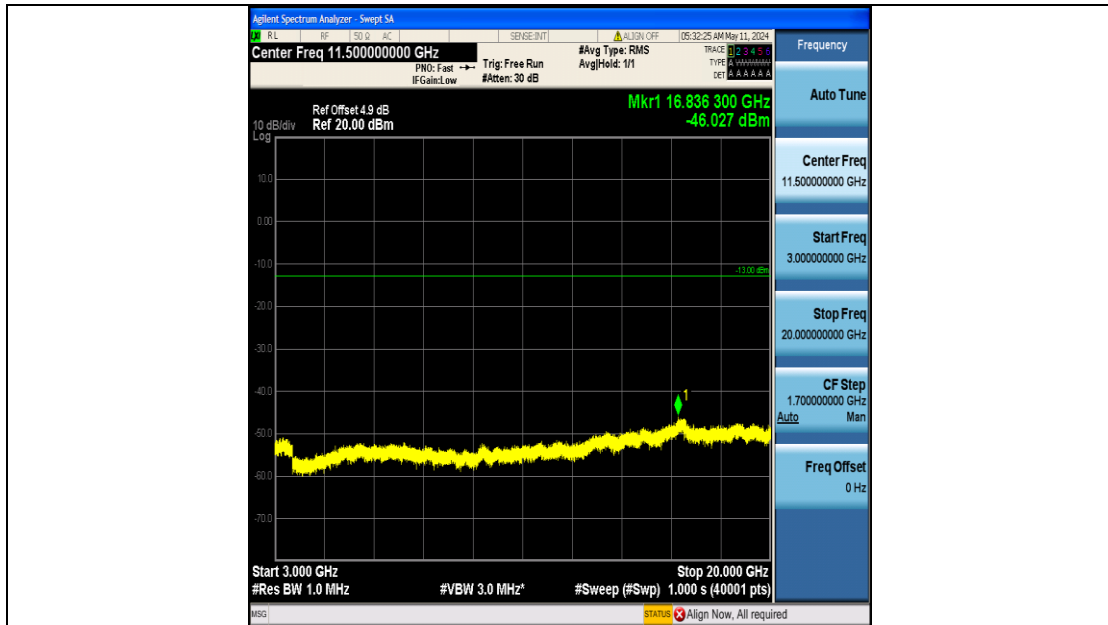

Band25_20MHz_QPSK_26365_100RB#0_1000~3000_1000~3000