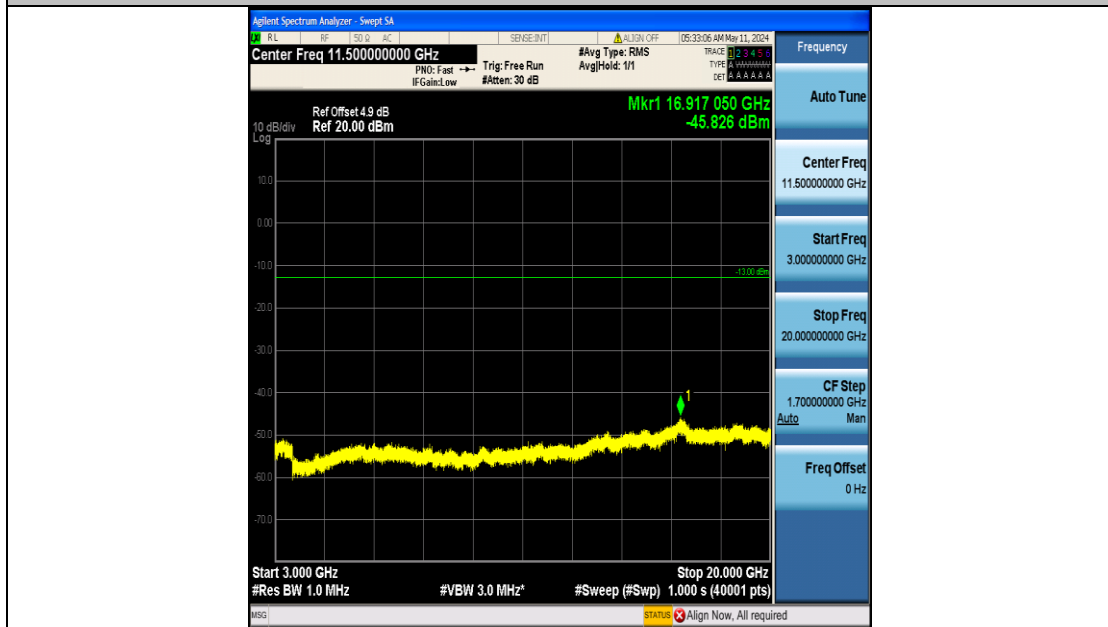

Band25_20MHz_16QAM_26365_100RB#0_0.009~0.15_0.009~0.15

Band25_20MHz_16QAM_26365_100RB#0_0.15~30_0.15~30

Band25_20MHz_16QAM_26365_100RB#0_30~1000_30~1000

Band25_20MHz_16QAM_26365_100RB#0_1000~3000_1000~3000