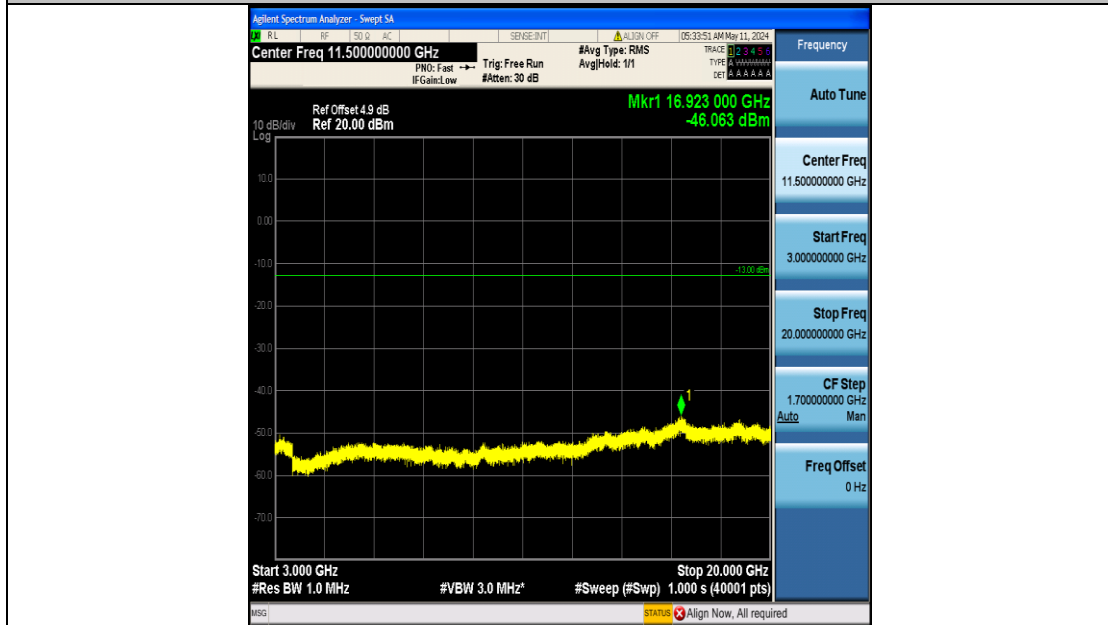

Band25_20MHz_QPSK_26590_100RB#0_1000~3000_1000~3000