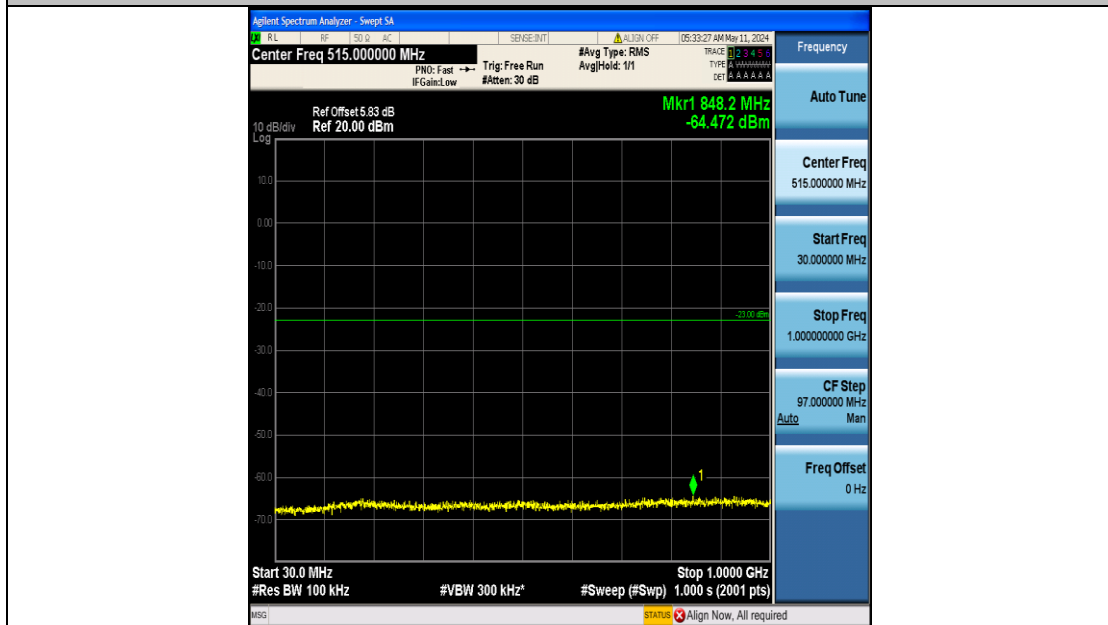

Band25_20MHz_QPSK_26590_100RB#0_0.15~30_0.15~30