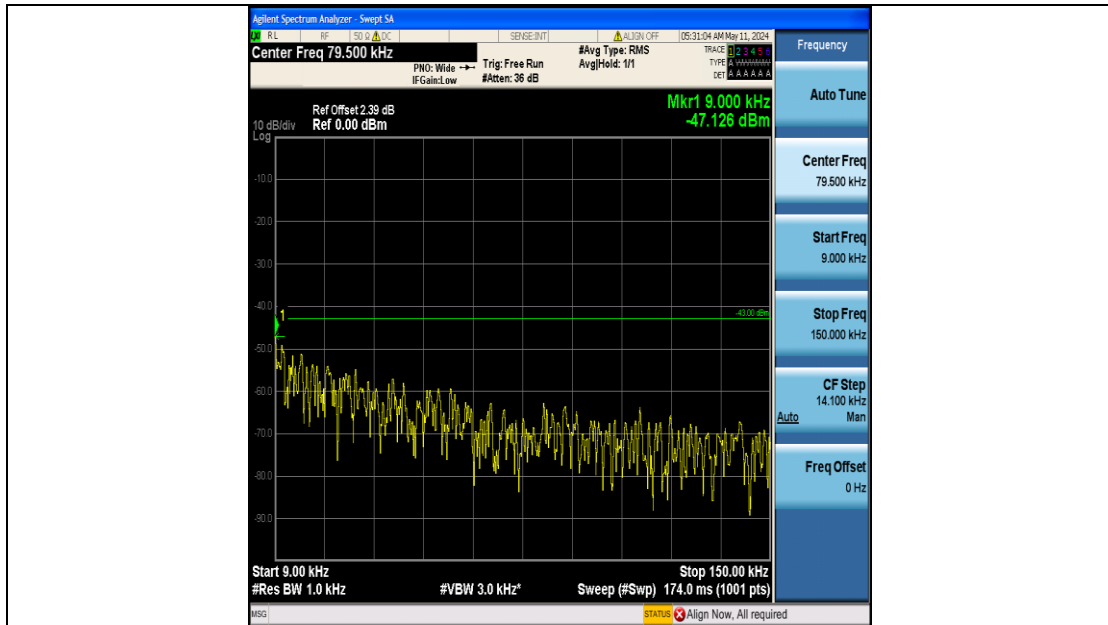

Band25_20MHz_QPSK_26590_100RB#0_0.15~30_0.15~30

Band25_20MHz_QPSK_26590_100RB#0_30~1000_30~1000

Band25_20MHz_QPSK_26590_100RB#0_1000~3000_1000~3000

Band25_20MHz_QPSK_26590_100RB#0_3000~20000_3000~20000

Band25_20MHz_16QAM_26140_100RB#0_0.009~0.15_0.009~0.15