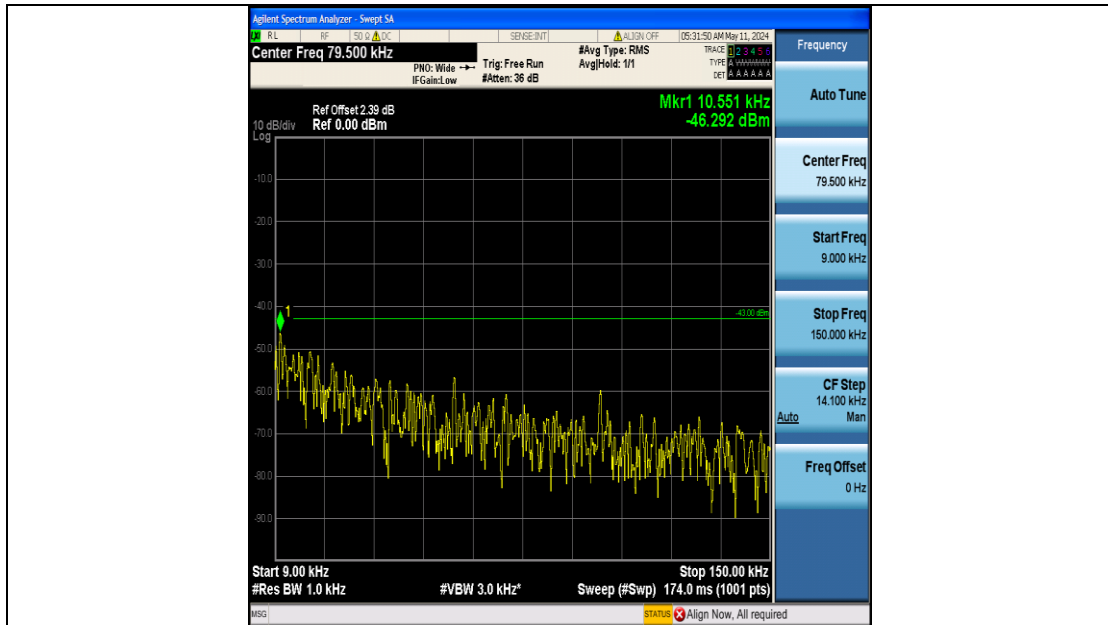

Band25_20MHz_QPSK_26140_100RB#0_0.15~30_0.15~30

Band25_20MHz_QPSK_26140_100RB#0_30~1000_30~1000

Band25_20MHz_QPSK_26140_100RB#0_1000~3000_1000~3000

Band25_20MHz_QPSK_26140_100RB#0_3000~20000_3000~20000

Band25_20MHz_QPSK_26365_100RB#0_0.009~0.15_0.009~0.15