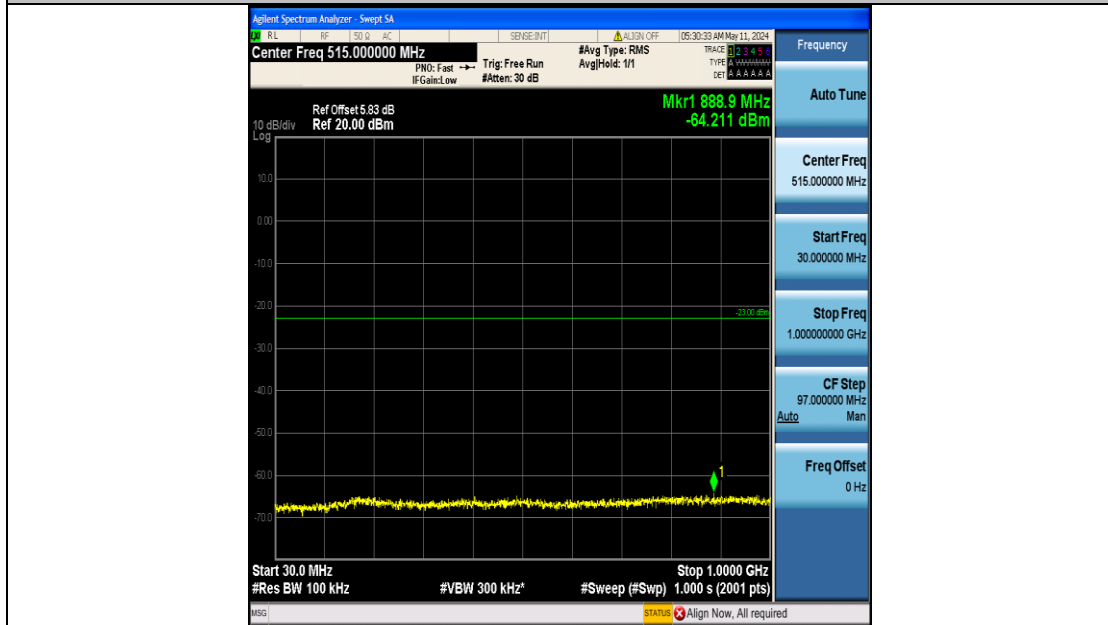

Band25_20MHz_QPSK_26140_100RB#0_0.15~30_0.15~30