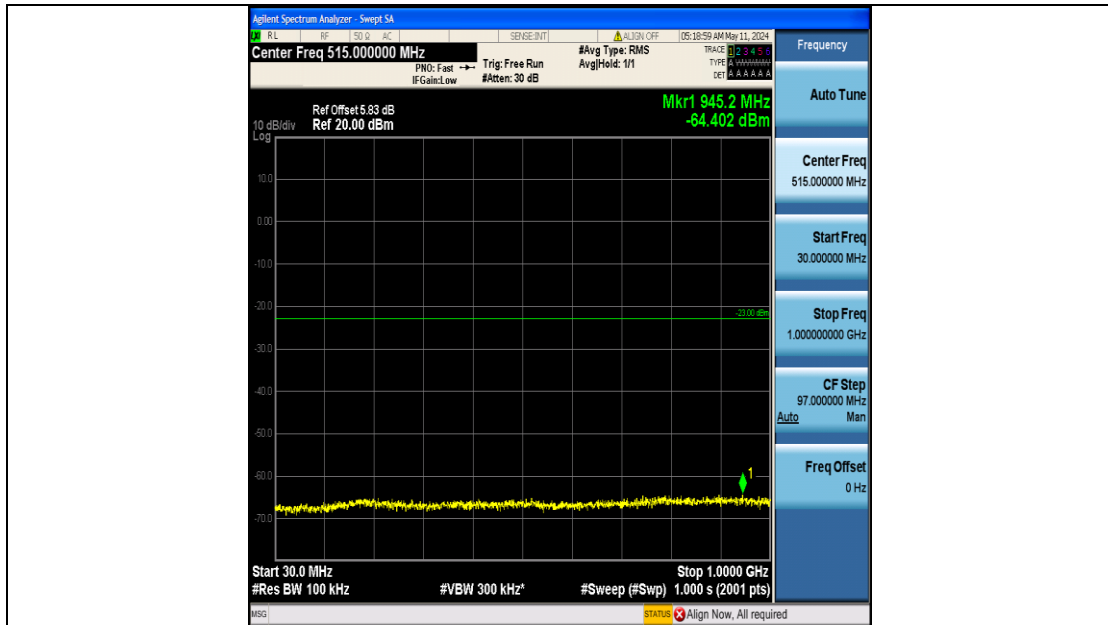

Band25_15MHz_QPSK_26615_75RB#0_1000~3000_1000~3000

Band25_15MHz_QPSK_26615_75RB#0_3000~20000_3000~20000

Band25_15MHz_16QAM_26115_75RB#0_0.009~0.15_0.009~0.15

Band25_15MHz_16QAM_26115_75RB#0_0.15~30_0.15~30