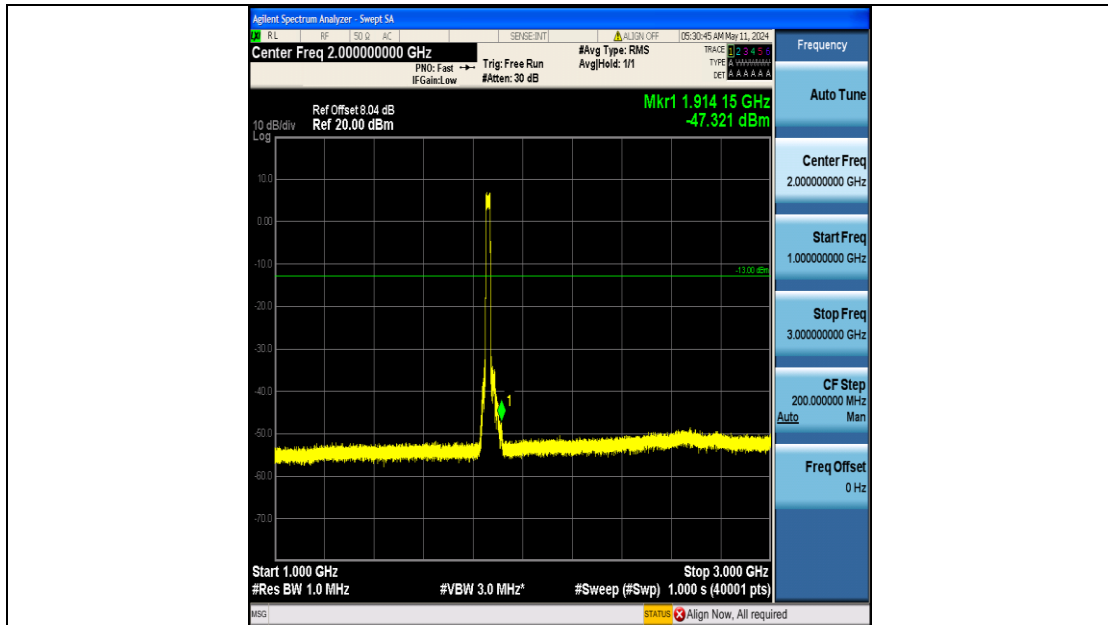

Band25_20MHz_QPSK_26140_100RB#0_30~1000_30~1000