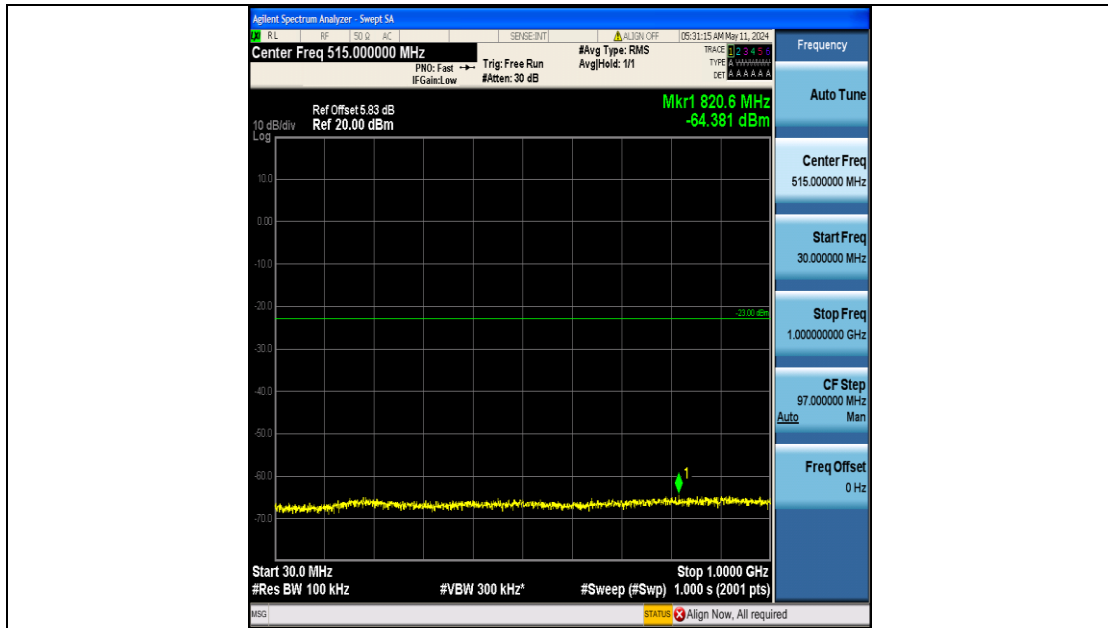

Band25_20MHz_16QAM_26140_100RB#0_0.15~30_0.15~30