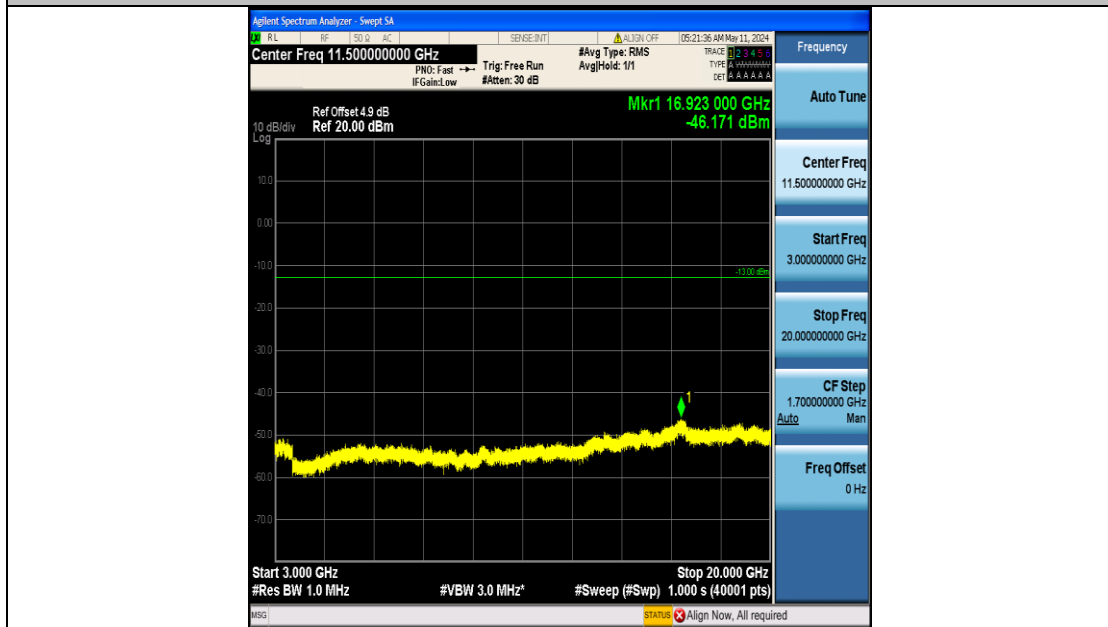

Band25_15MHz_QPSK_26615_75RB#0_1000~3000_1000~3000

Band25_15MHz_QPSK_26615_75RB#0_3000~20000_3000~20000

Band25_15MHz_16QAM_26115_75RB#0_0.009~0.15_0.009~0.15

Band25_15MHz_16QAM_26115_75RB#0_0.15~30_0.15~30