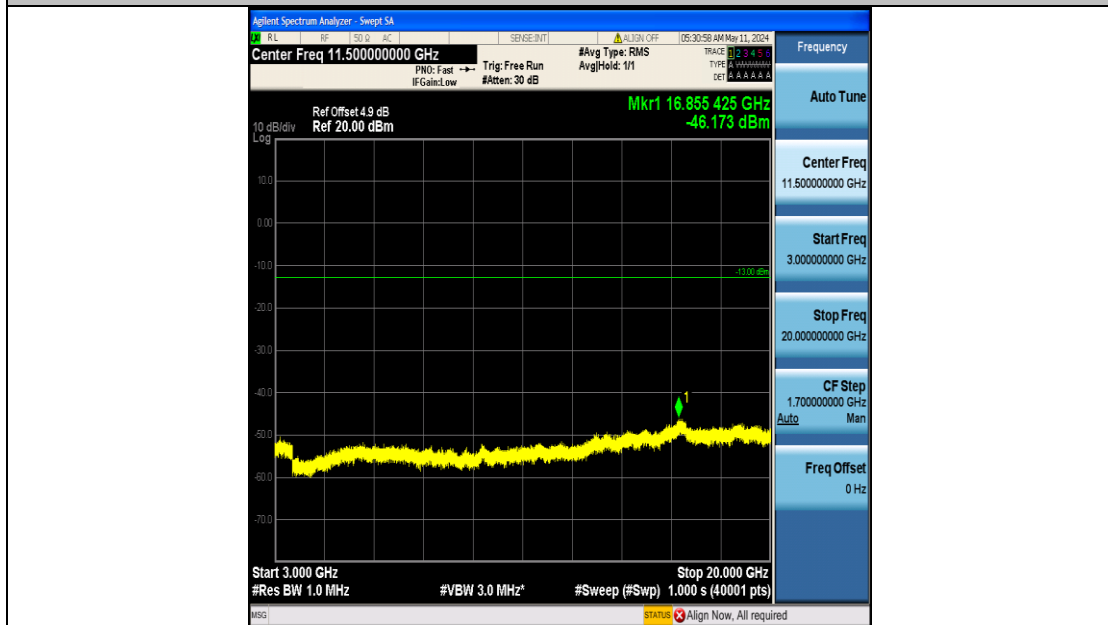

Band25_20MHz_QPSK_26140_100RB#0_1000~3000_1000~3000