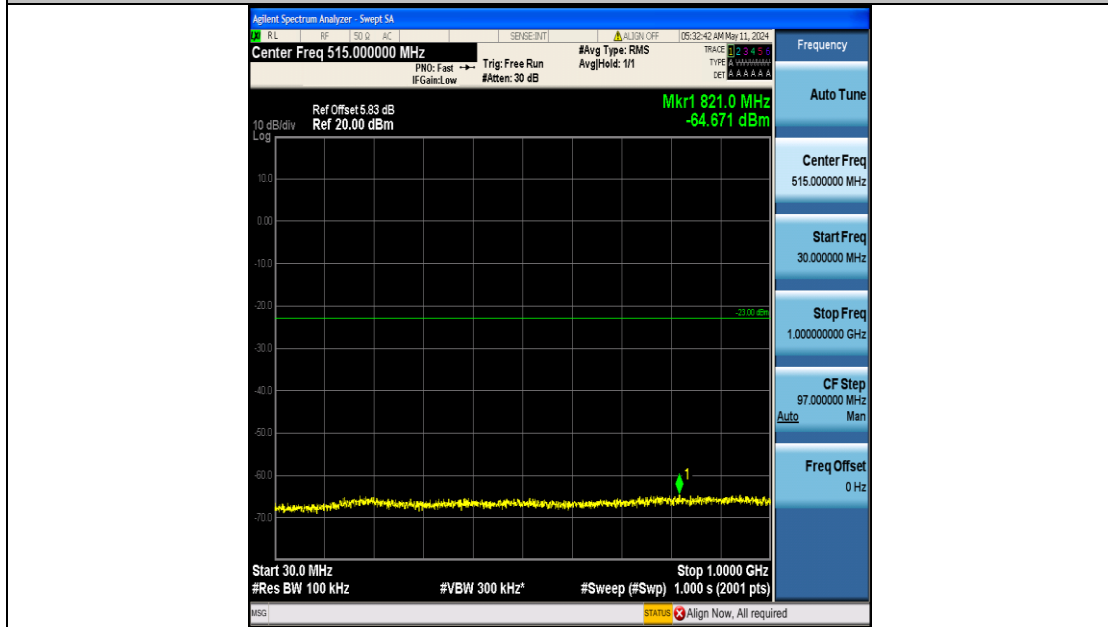

Band25_20MHz_16QAM_26365_100RB#0_0.15~30_0.15~30