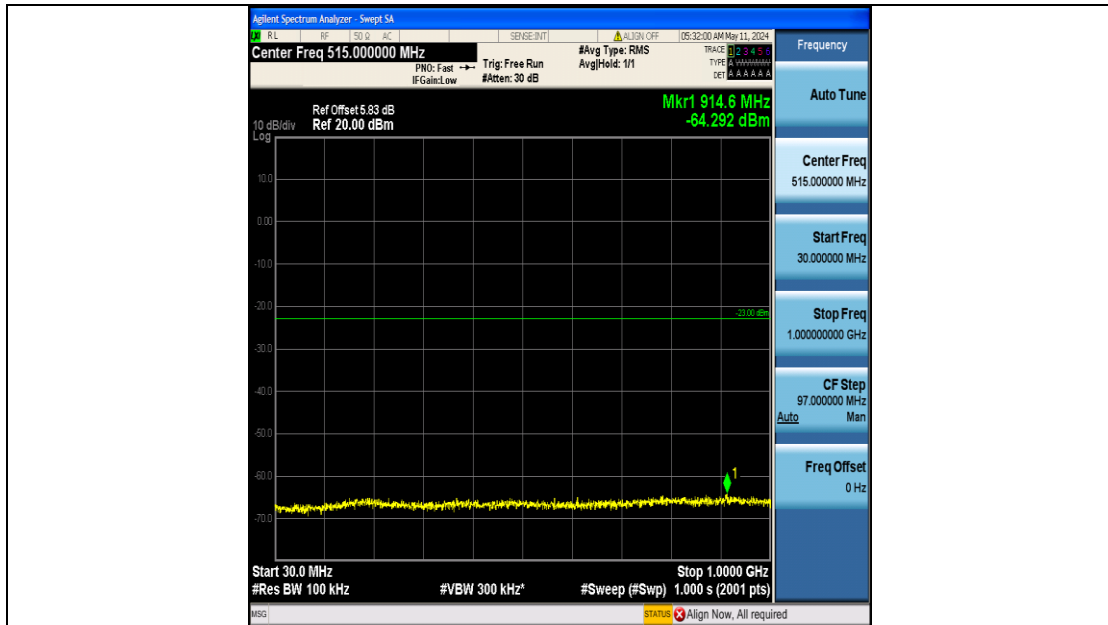

Band25_20MHz_QPSK_26365_100RB#0_0.15~30_0.15~30