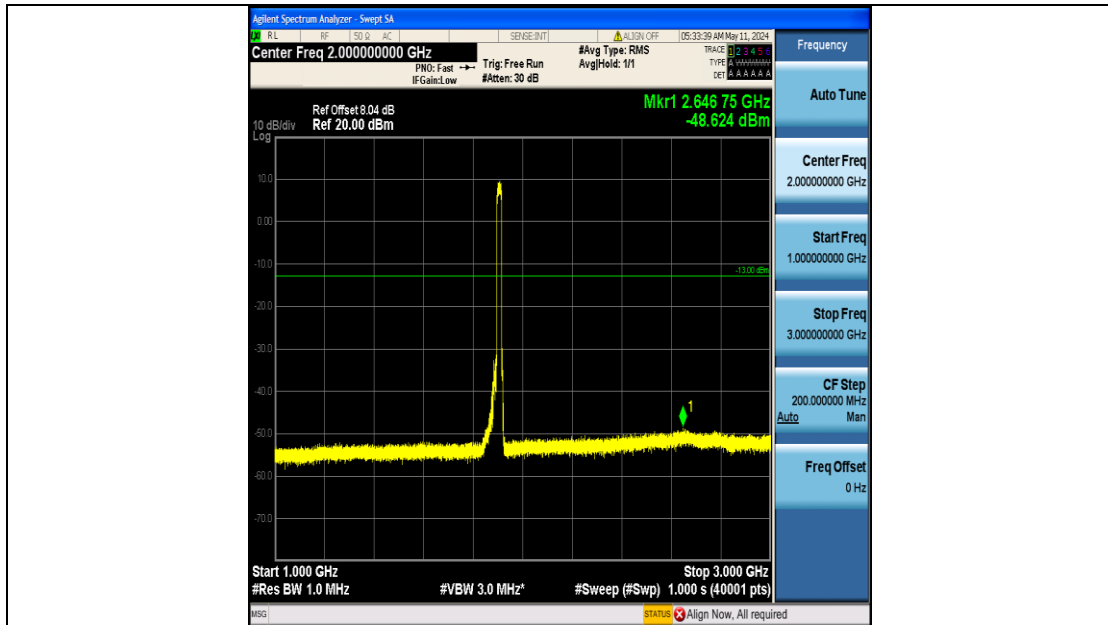

Band25_20MHz_QPSK_26590_100RB#0_30~1000_30~1000