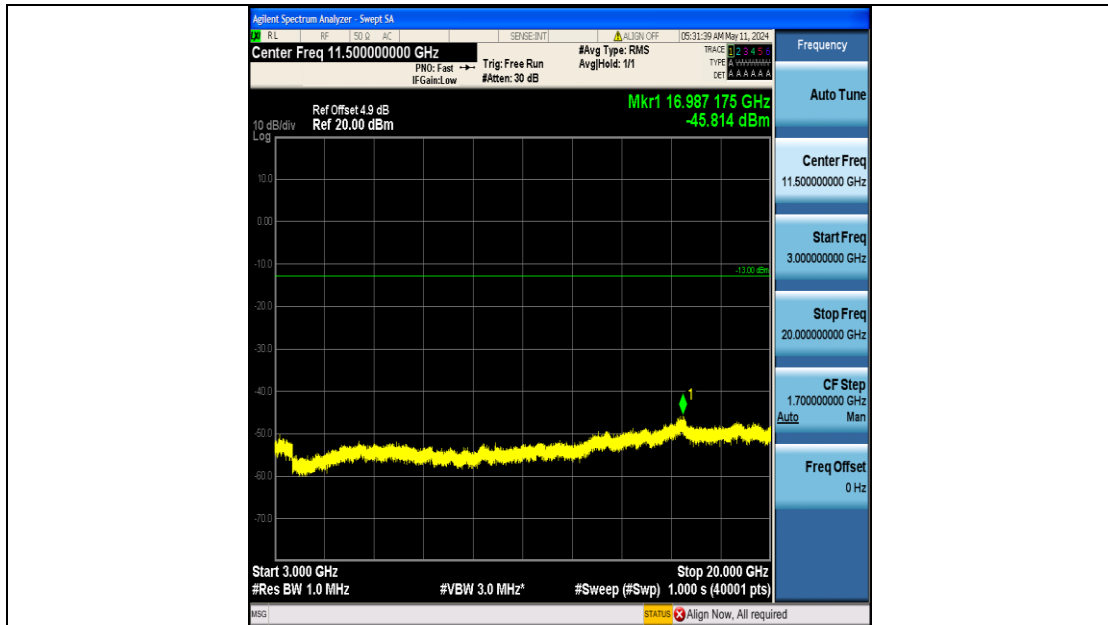

Band25_20MHz_16QAM_26140_100RB#0_1000~3000_1000~3000