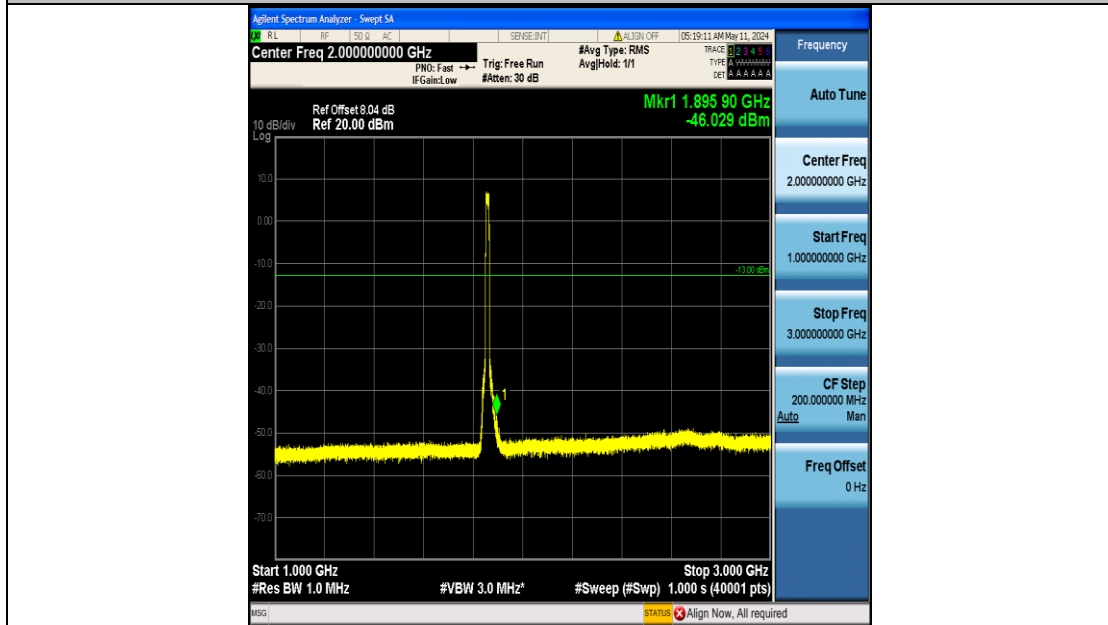

Band25_15MHz_16QAM_26115_75RB#0_30~1000_30~1000