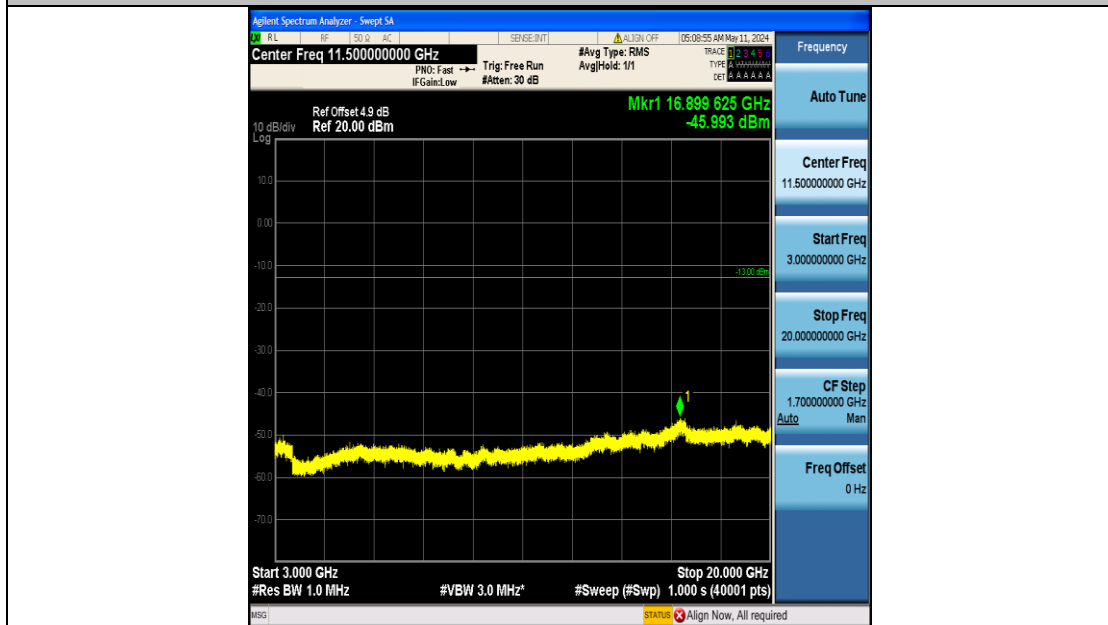

Band25_10MHz_16QAM_26365_50RB#0_1000~3000_1000~3000

Band25_10MHz_16QAM_26365_50RB#0_3000~20000_3000~20000