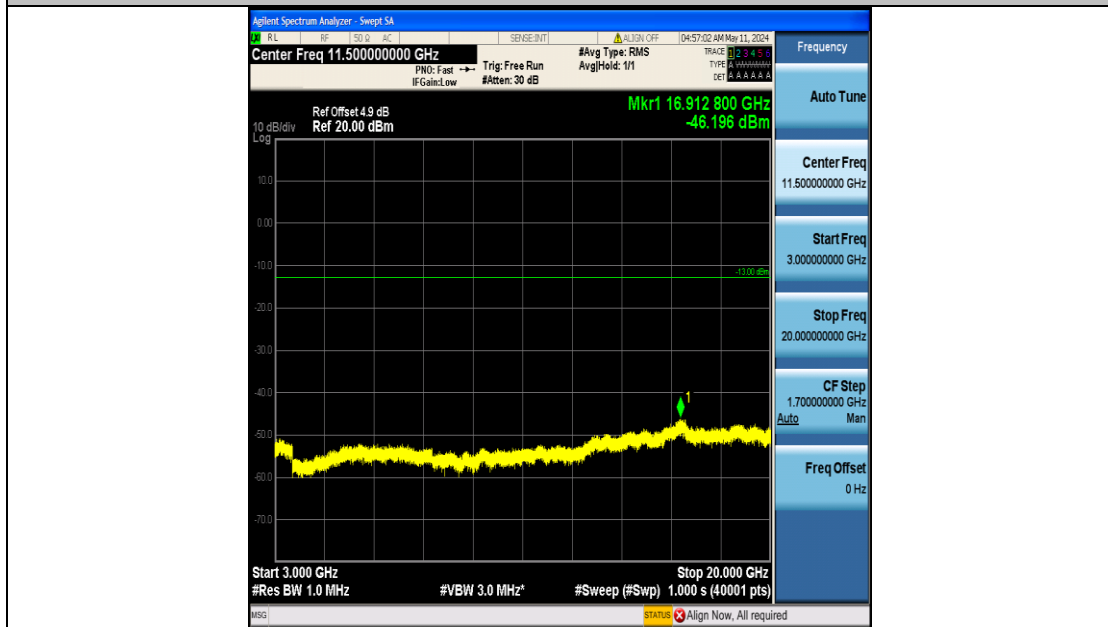

Band25_5MHz_QPSK_26365_25RB#0_3000~20000_3000~20000

Band25_5MHz_QPSK_26665_25RB#0_0.009~0.15_0.009~0.15

Band25_5MHz_QPSK_26665_25RB#0_0.15~30_0.15~30

Band25_5MHz_QPSK_26665_25RB#0_30~1000_30~1000

Band25_5MHz_QPSK_26665_25RB#0_1000~3000_1000~3000