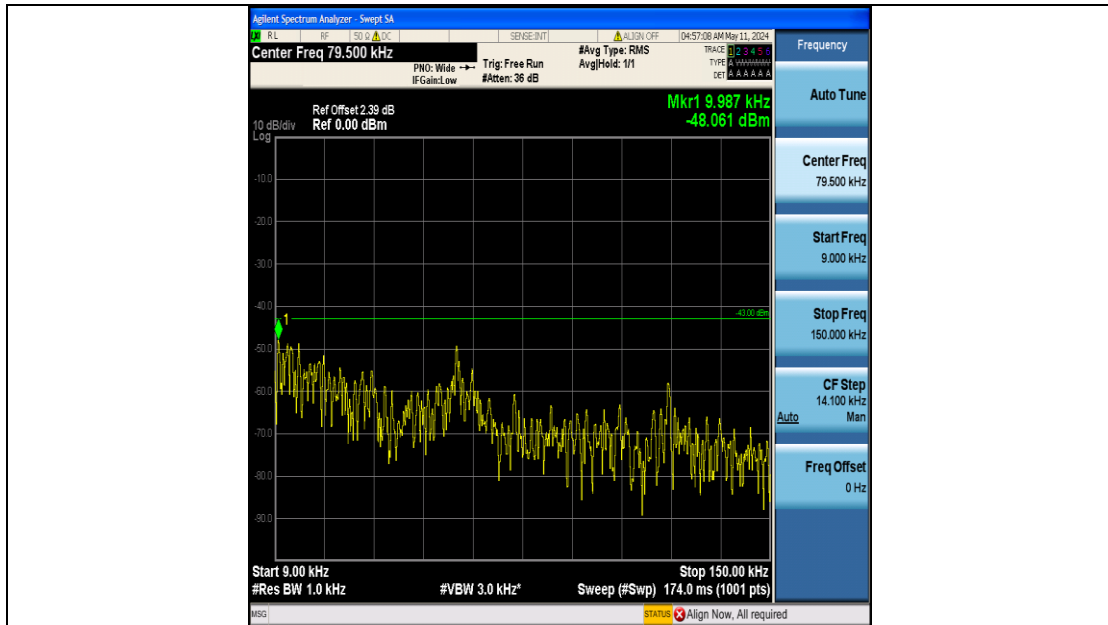

Band25_5MHz_16QAM_26365_25RB#0_3000~20000_3000~20000

Band25_5MHz_16QAM_26665_25RB#0_0.009~0.15_0.009~0.15