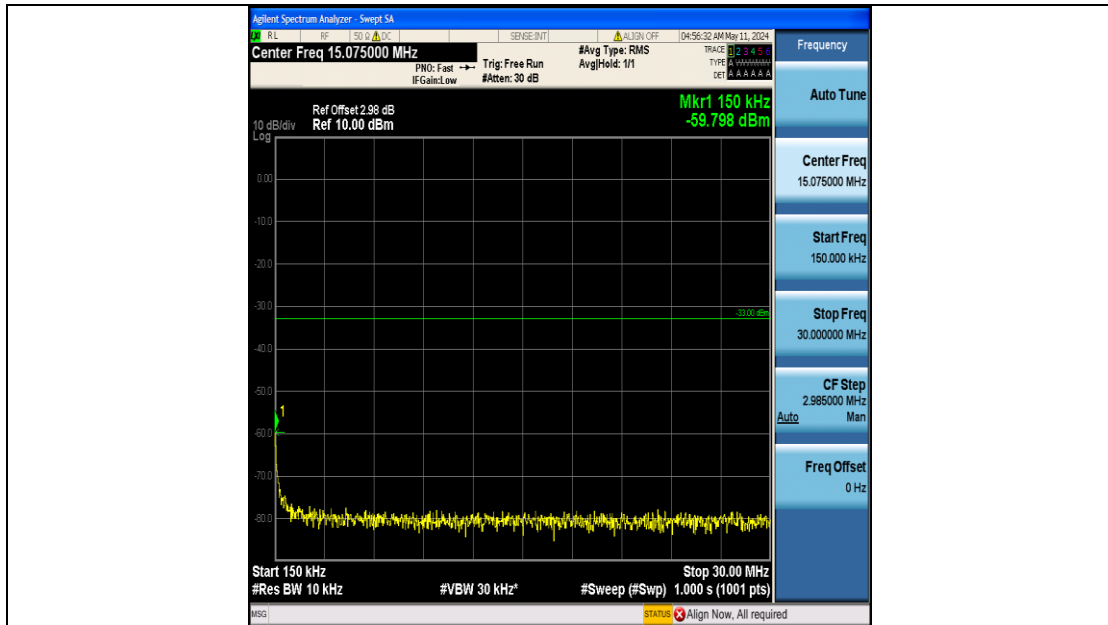

Band25_5MHz_QPSK_26665_25RB#0_0.009~0.15_0.009~0.15

Band25_5MHz_QPSK_26665_25RB#0_0.15~30_0.15~30