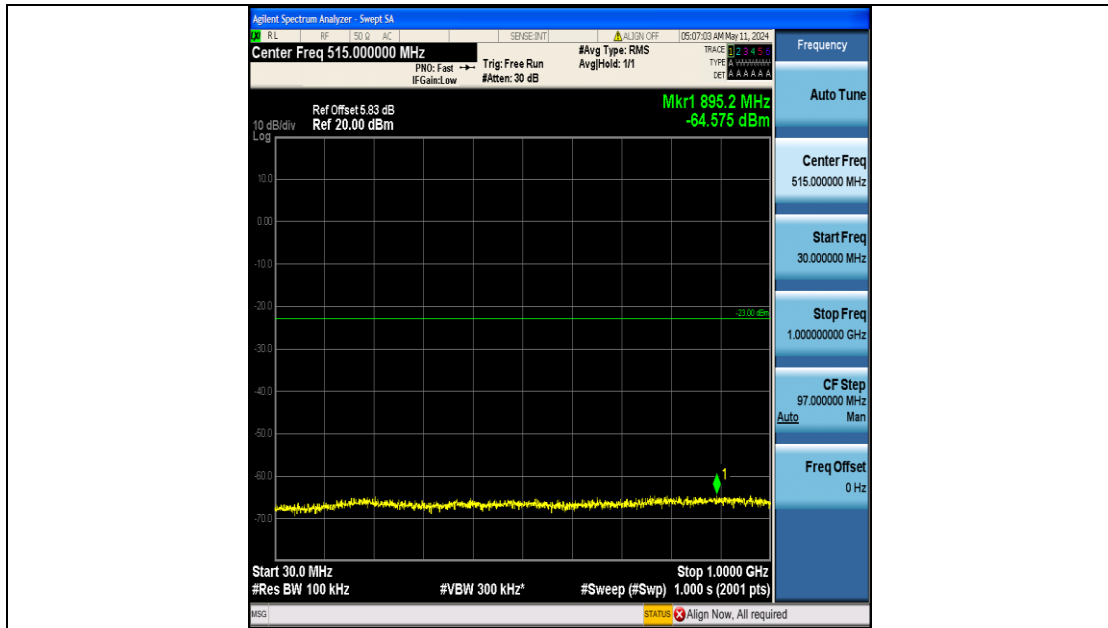

Band25_10MHz_16QAM_26090_50RB#0_0.15~30_0.15~30

Band25_10MHz_16QAM_26090_50RB#0_30~1000_30~1000