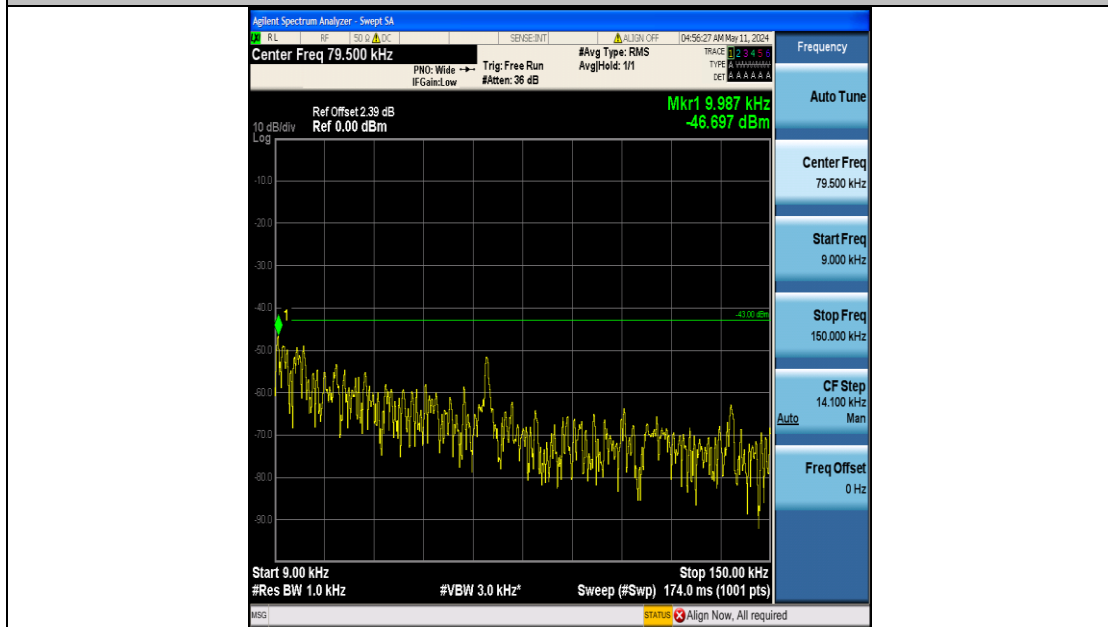

Band25_5MHz_QPSK_26365_25RB#0_3000~20000_3000~20000

Band25_5MHz_QPSK_26665_25RB#0_0.009~0.15_0.009~0.15