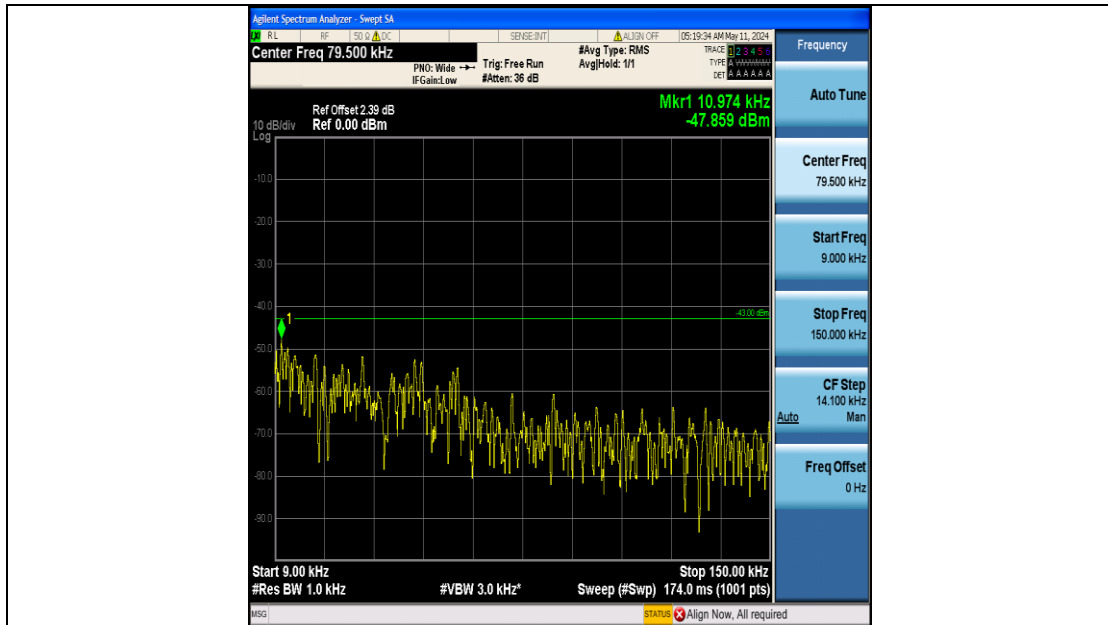

Band25_15MHz_QPSK_26115_75RB#0_0.15~30_0.15~30

Band25_15MHz_QPSK_26115_75RB#0_30~1000_30~1000

Band25_15MHz_QPSK_26115_75RB#0_1000~3000_1000~3000

Band25_15MHz_QPSK_26115_75RB#0_3000~20000_3000~20000

Band25_15MHz_QPSK_26365_75RB#0_0.009~0.15_0.009~0.15