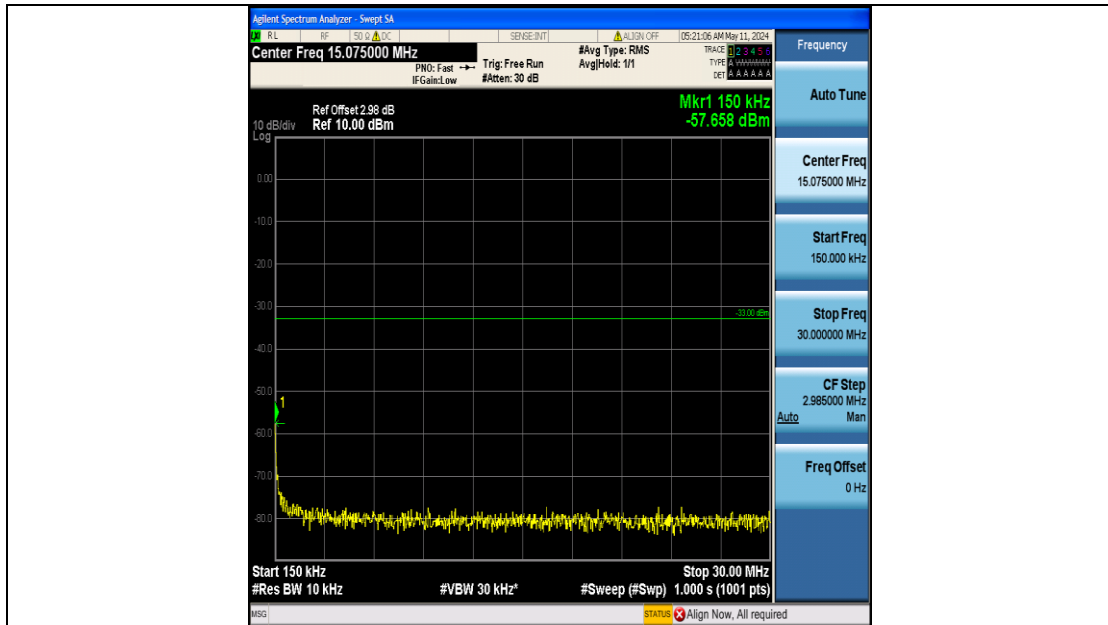

Band25_15MHz_QPSK_26365_75RB#0_0.15~30_0.15~30

Band25_15MHz_QPSK_26365_75RB#0_30~1000_30~1000

Band25_15MHz_QPSK_26365_75RB#0_1000~3000_1000~3000

Band25_15MHz_QPSK_26365_75RB#0_3000~20000_3000~20000

Band25_15MHz_QPSK_26615_75RB#0_0.009~0.15_0.009~0.15