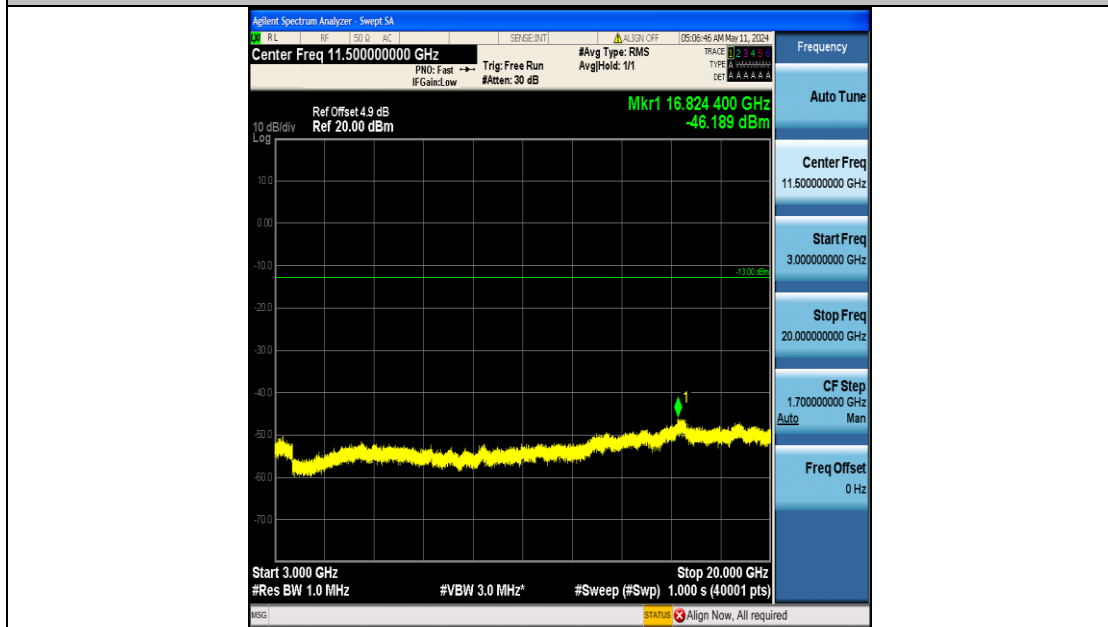

Band25_5MHz_16QAM_26665_25RB#0_3000~20000_3000~20000

Band25_10MHz_QPSK_26090_50RB#0_0.009~0.15_0.009~0.15

Band25_10MHz_QPSK_26090_50RB#0_0.15~30_0.15~30

Band25_10MHz_QPSK_26090_50RB#0_30~1000_30~1000

Band25_10MHz_QPSK_26090_50RB#0_1000~3000_1000~3000