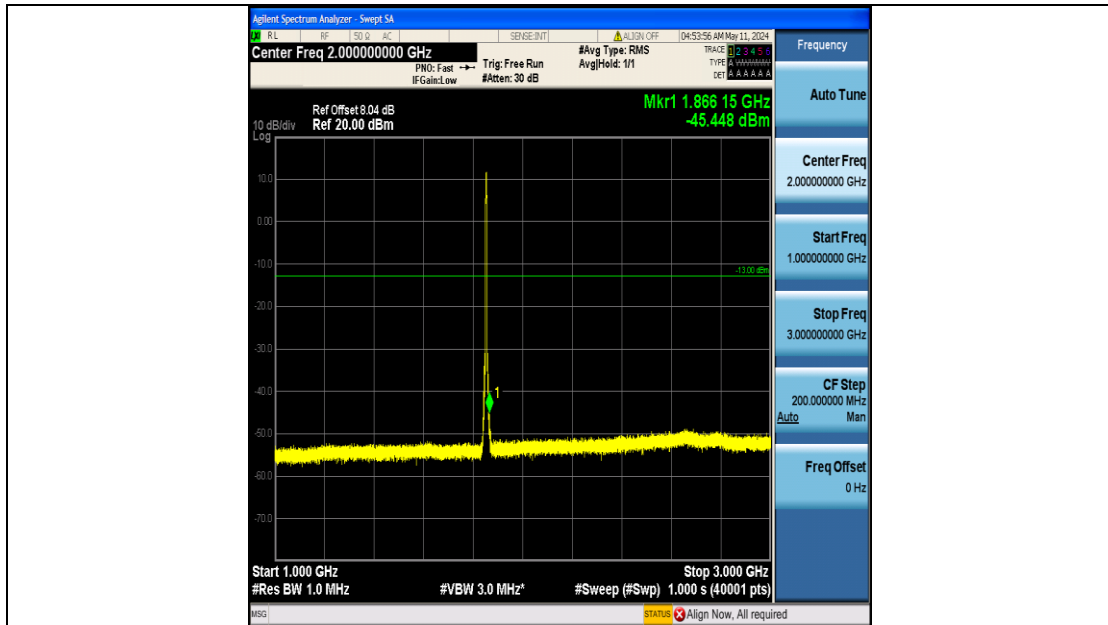

Band25_3MHz_16QAM_26675_15RB#0_3000~20000_3000~20000

Band25_5MHz_QPSK_26065_25RB#0_0.009~0.15_0.009~0.15

Band25_5MHz_QPSK_26065_25RB#0_0.15~30_0.15~30

Band25_5MHz_QPSK_26065_25RB#0_30~1000_30~1000

Band25_5MHz_QPSK_26065_25RB#0_1000~3000_1000~3000