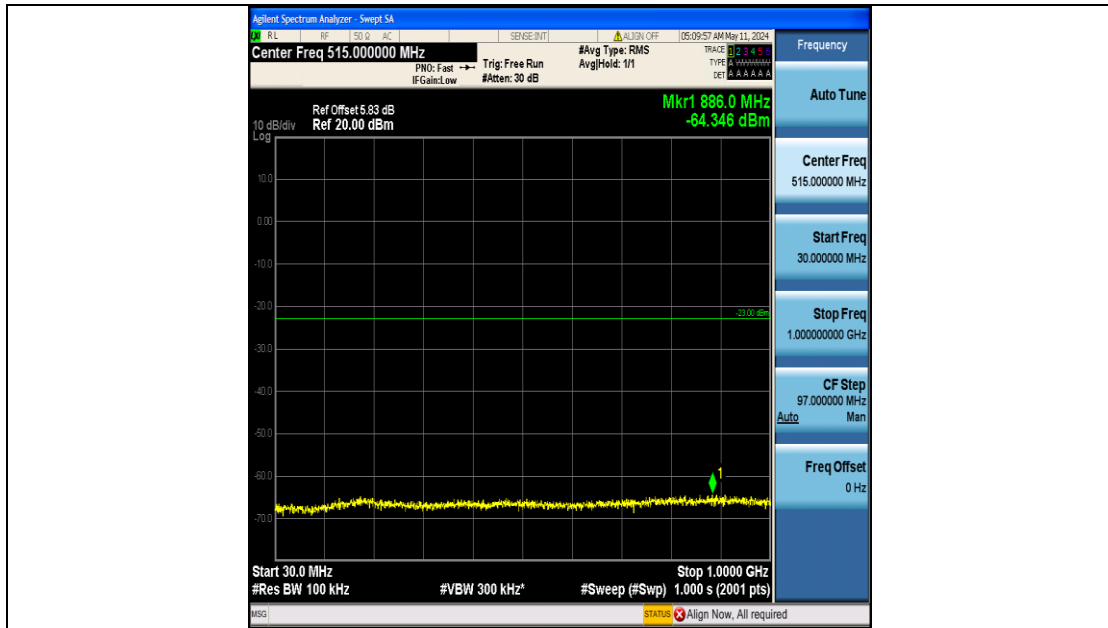

Band25_10MHz_16QAM_26365_50RB#0_1000~3000_1000~3000

Band25_10MHz_16QAM_26365_50RB#0_3000~20000_3000~20000

Band25_10MHz_16QAM_26640_50RB#0_0.009~0.15_0.009~0.15

Band25_10MHz_16QAM_26640_50RB#0_0.15~30_0.15~30