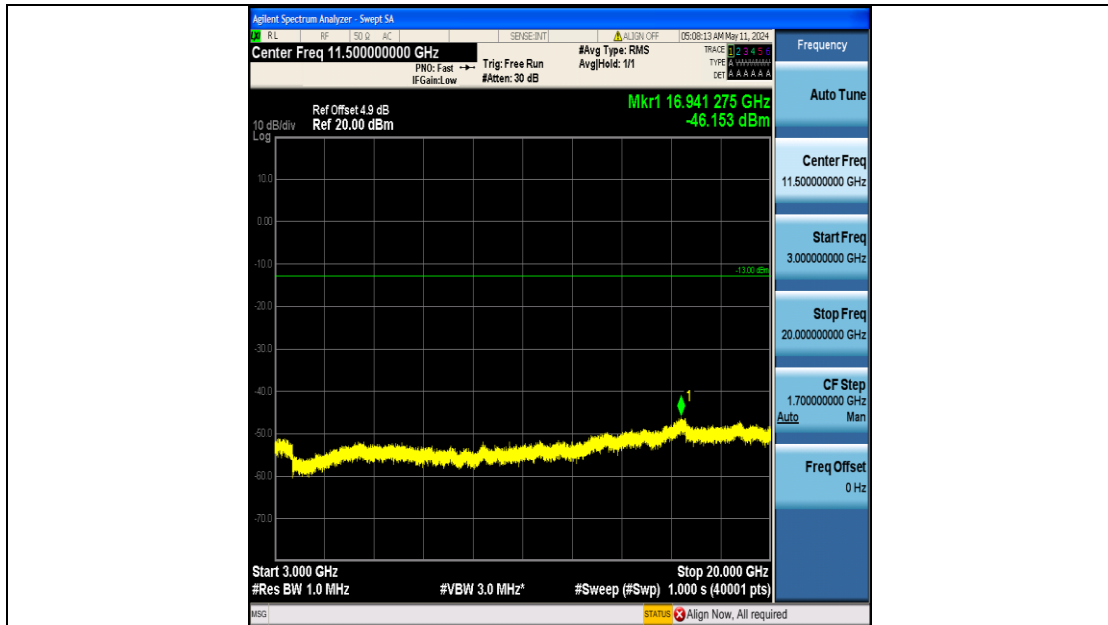

Band25_10MHz_QPSK_26090_50RB#0_3000~20000_3000~20000

Band25_10MHz_QPSK_26365_50RB#0_0.009~0.15_0.009~0.15

Band25_10MHz_QPSK_26365_50RB#0_0.15~30_0.15~30

Band25_10MHz_QPSK_26365_50RB#0_30~1000_30~1000

Band25_10MHz_QPSK_26365_50RB#0_1000~3000_1000~3000