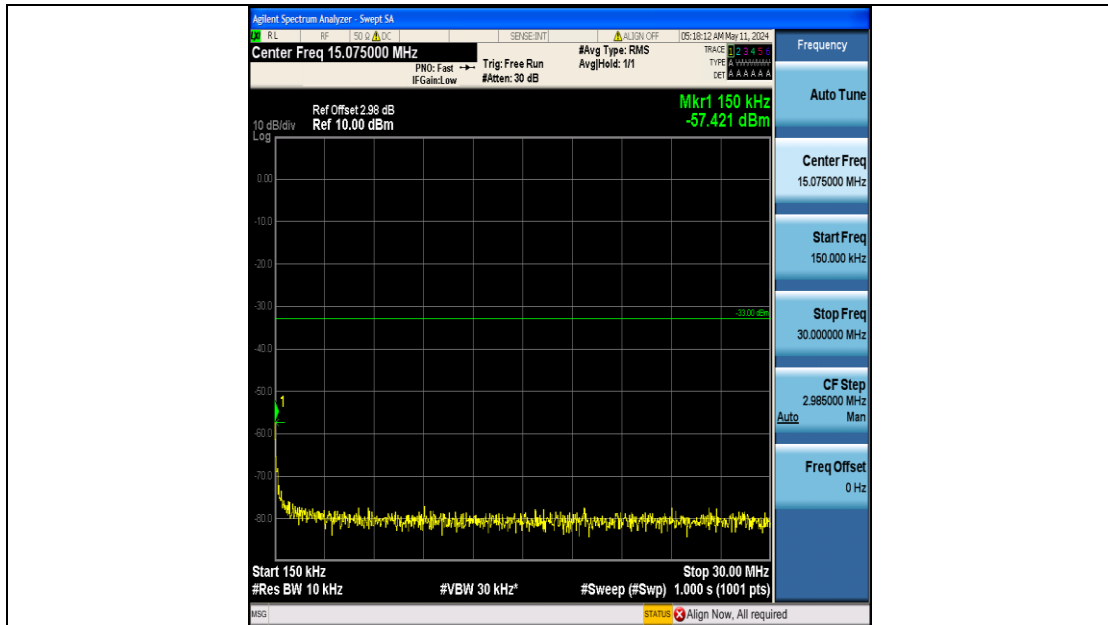

Band25_10MHz_16QAM_26640_50RB#0_30~1000_30~1000

Band25_10MHz_16QAM_26640_50RB#0_1000~3000_1000~3000

Band25_10MHz_16QAM_26640_50RB#0_3000~20000_3000~20000

Band25_15MHz_QPSK_26115_75RB#0_0.009~0.15_0.009~0.15