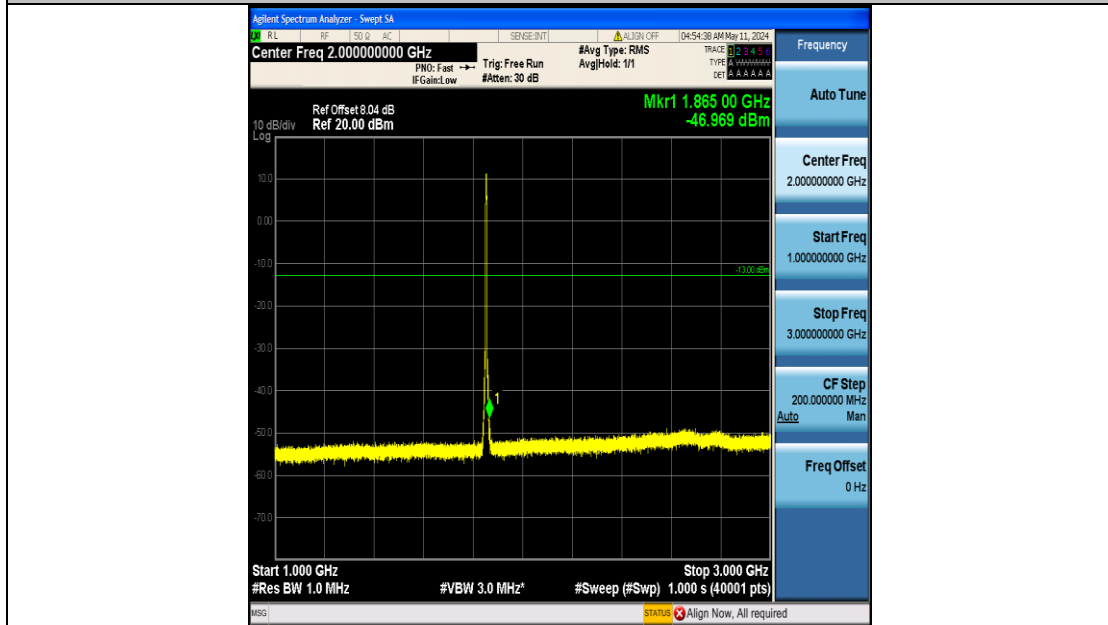

Band25_5MHz_QPSK_26665_25RB#0_3000~20000_3000~20000

Band25_5MHz_16QAM_26065_25RB#0_0.009~0.15_0.009~0.15

Band25_5MHz_16QAM_26065_25RB#0_0.15~30_0.15~30

Band25_5MHz_16QAM_26065_25RB#0_30~1000_30~1000

Band25_5MHz_16QAM_26065_25RB#0_1000~3000_1000~3000