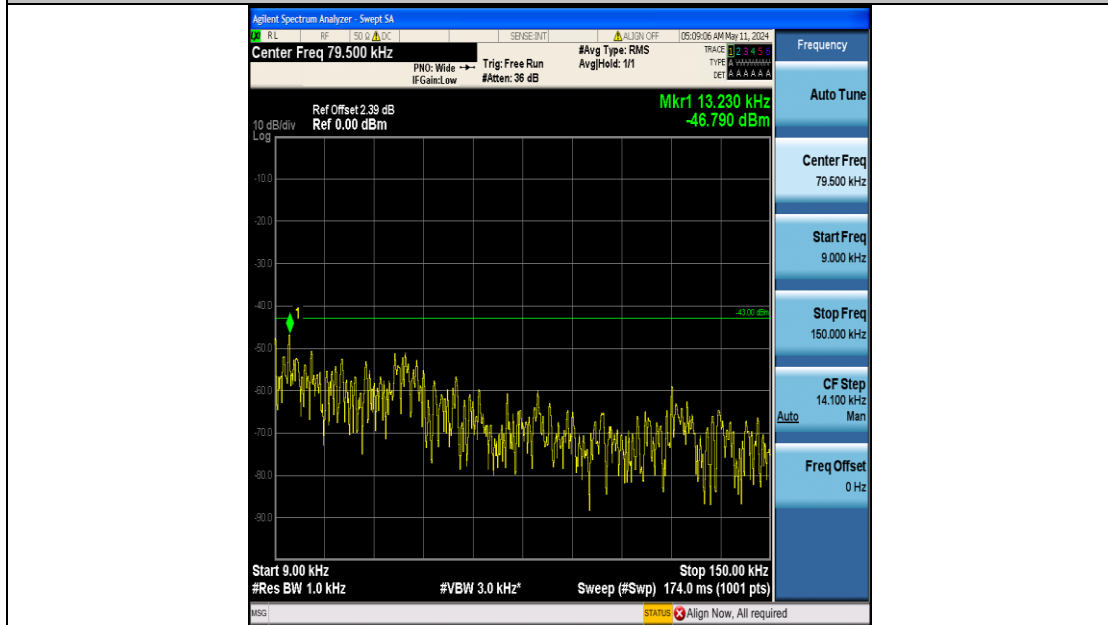

Band25_10MHz_QPSK_26365_50RB#0_3000~20000_3000~20000

Band25_10MHz_QPSK_26640_50RB#0_0.009~0.15_0.009~0.15