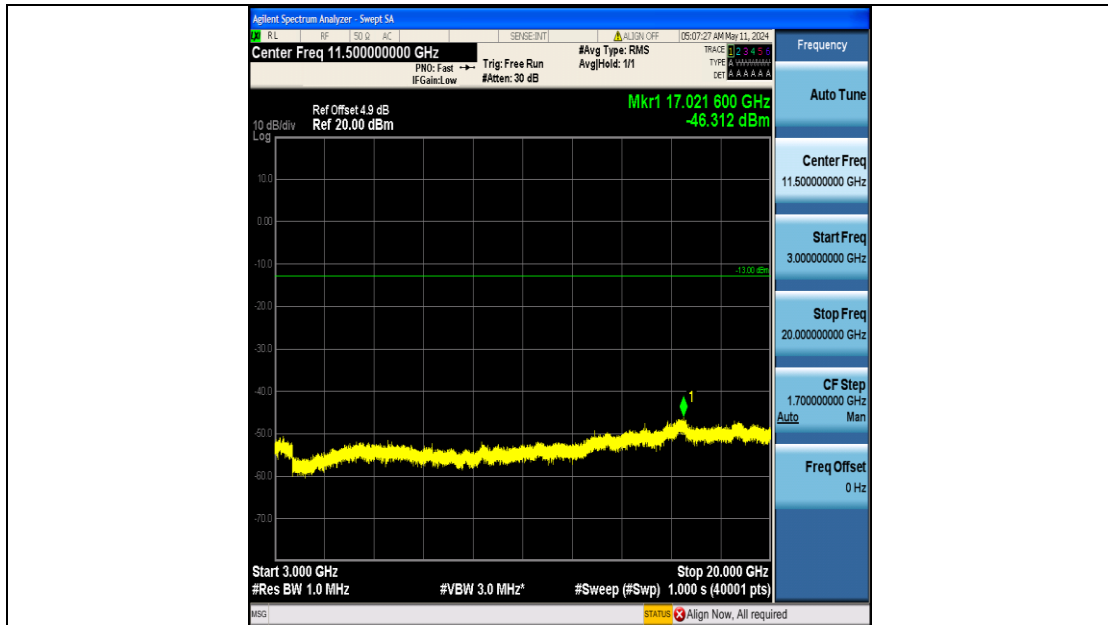

Band25_10MHz_QPSK_26640_50RB#0_3000~20000_3000~20000

Band25_10MHz_16QAM_26090_50RB#0_0.009~0.15_0.009~0.15

Band25_10MHz_16QAM_26090_50RB#0_0.15~30_0.15~30

Band25_10MHz_16QAM_26090_50RB#0_30~1000_30~1000

Band25_10MHz_16QAM_26090_50RB#0_1000~3000_1000~3000