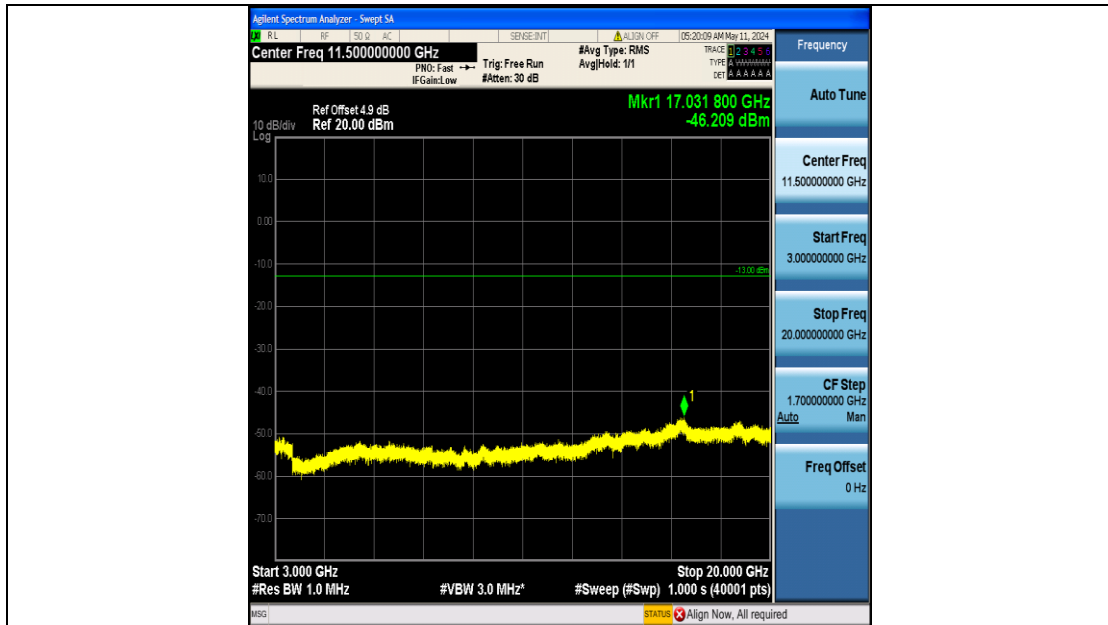

Band25_15MHz_QPSK_26365_75RB#0_1000~3000_1000~3000

Band25_15MHz_QPSK_26365_75RB#0_3000~20000_3000~20000