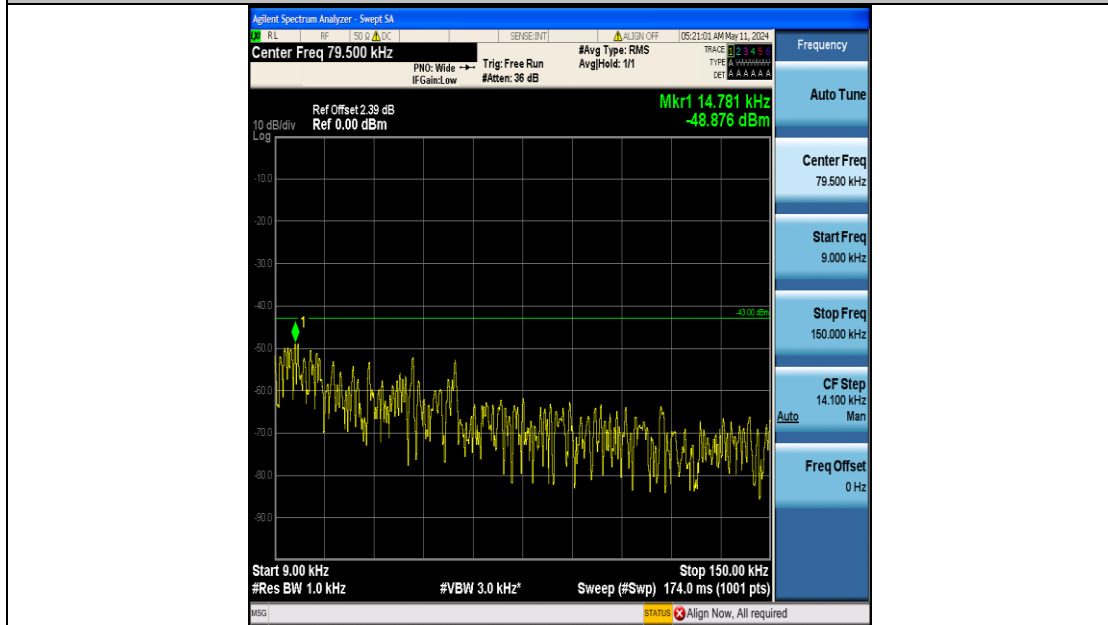

Band25_15MHz_QPSK_26365_75RB#0_0.15~30_0.15~30

Band25_15MHz_QPSK_26365_75RB#0_30~1000_30~1000

Band25_15MHz_QPSK_26365_75RB#0_1000~3000_1000~3000

Band25_15MHz_QPSK_26365_75RB#0_3000~20000_3000~20000

Band25_15MHz_QPSK_26615_75RB#0_0.009~0.15_0.009~0.15