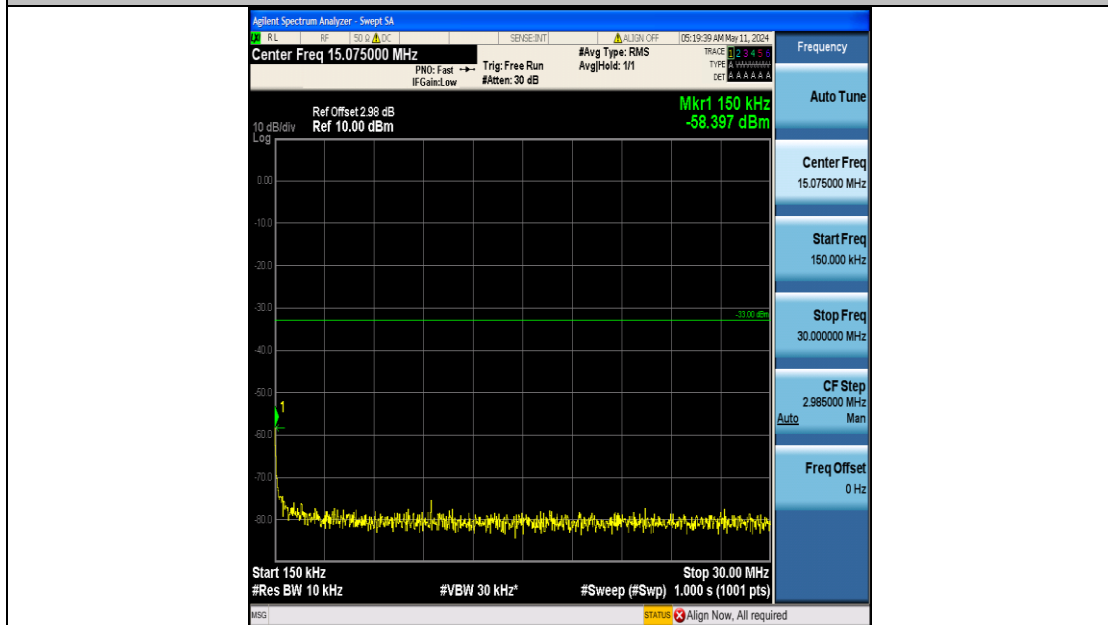

Band25_15MHz_QPSK_26115_75RB#0_0.15~30_0.15~30

Band25_15MHz_QPSK_26115_75RB#0_30~1000_30~1000

Band25_15MHz_QPSK_26115_75RB#0_1000~3000_1000~3000

Band25_15MHz_QPSK_26115_75RB#0_3000~20000_3000~20000

Band25_15MHz_QPSK_26365_75RB#0_0.009~0.15_0.009~0.15