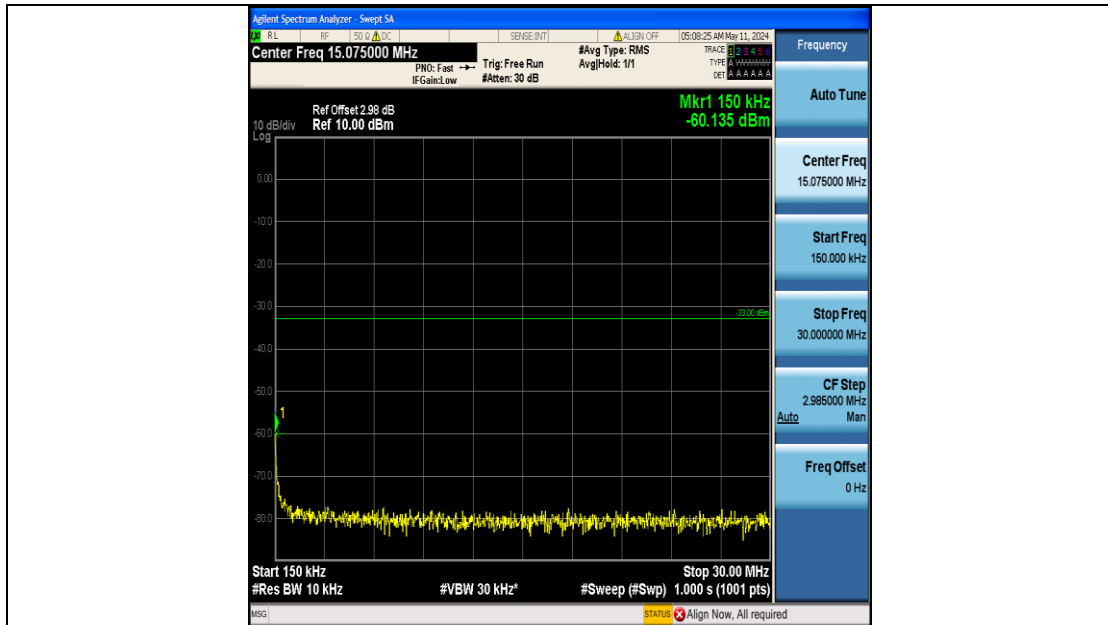

Band25_10MHz_16QAM_26365_50RB#0_0.009~0.15_0.009~0.15

Band25_10MHz_16QAM_26365_50RB#0_0.15~30_0.15~30