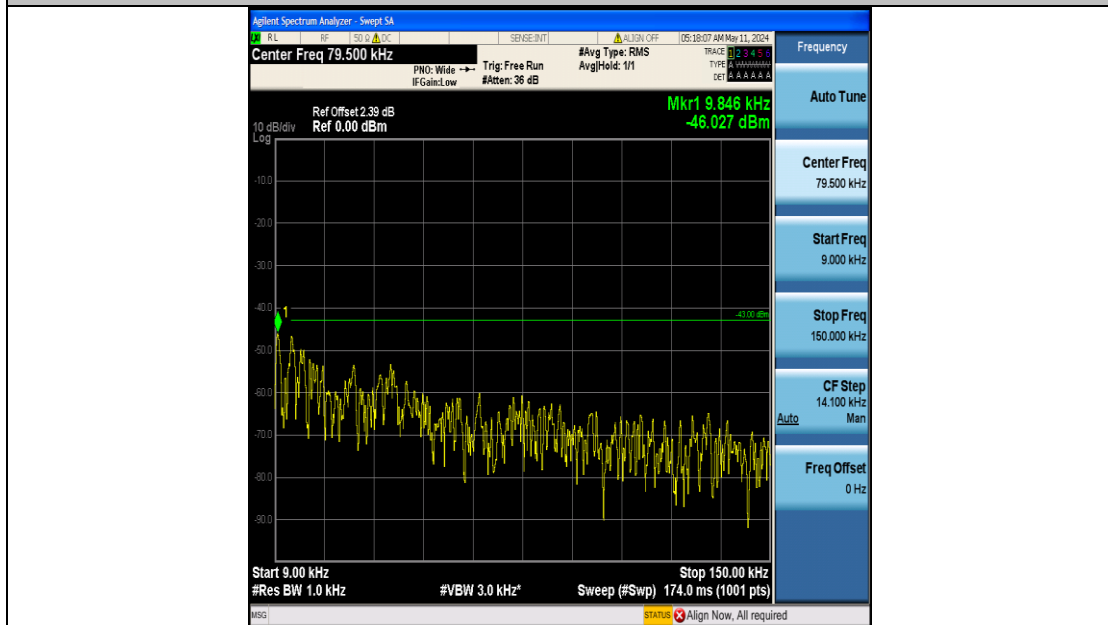

Band25_10MHz_16QAM_26640_50RB#0_3000~20000_3000~20000

Band25_15MHz_QPSK_26115_75RB#0_0.009~0.15_0.009~0.15