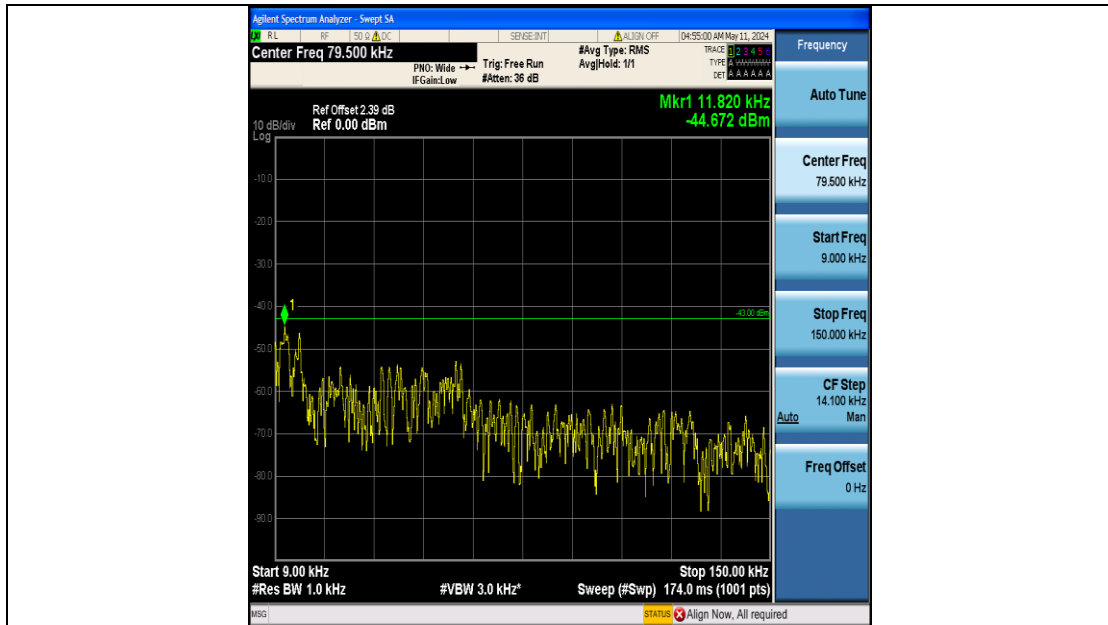

Band25_5MHz_QPSK_26065_25RB#0_3000~20000_3000~20000

Band25_5MHz_QPSK_26365_25RB#0_0.009~0.15_0.009~0.15