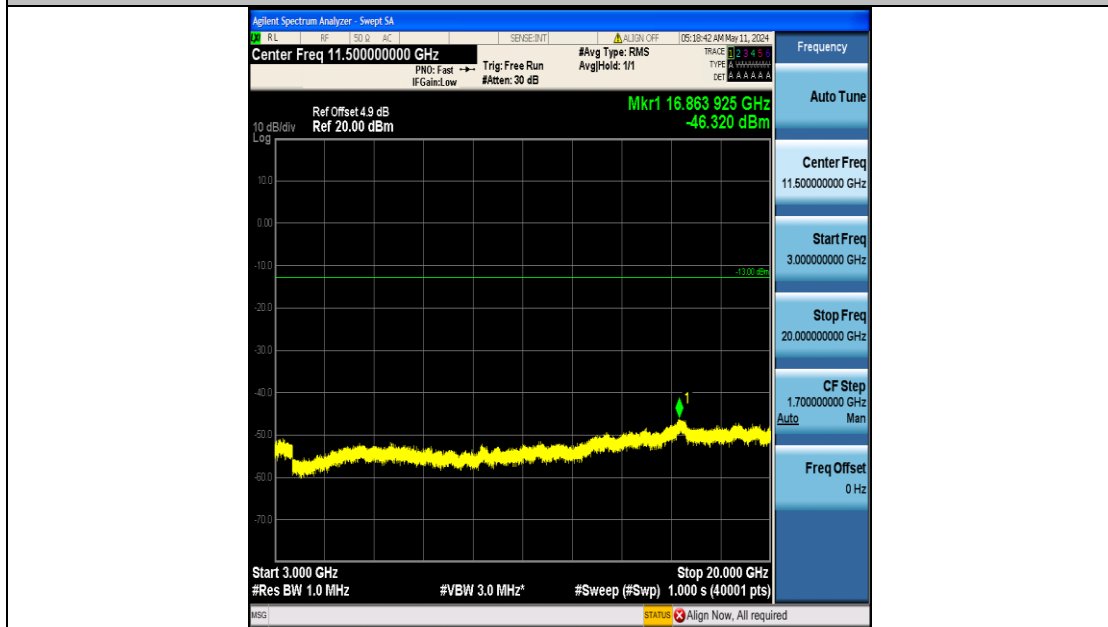

Band25_15MHz_QPSK_26115_75RB#0_1000~3000_1000~3000

Band25_15MHz_QPSK_26115_75RB#0_3000~20000_3000~20000