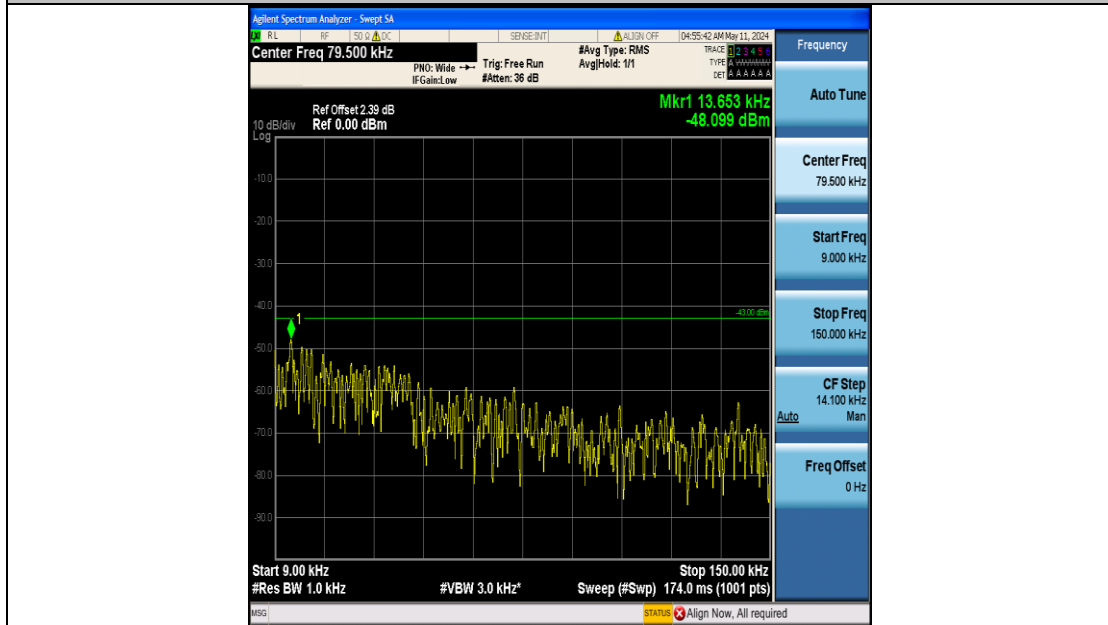

Band25_5MHz_16QAM_26065_25RB#0_3000~20000_3000~20000

Band25_5MHz_16QAM_26365_25RB#0_0.009~0.15_0.009~0.15