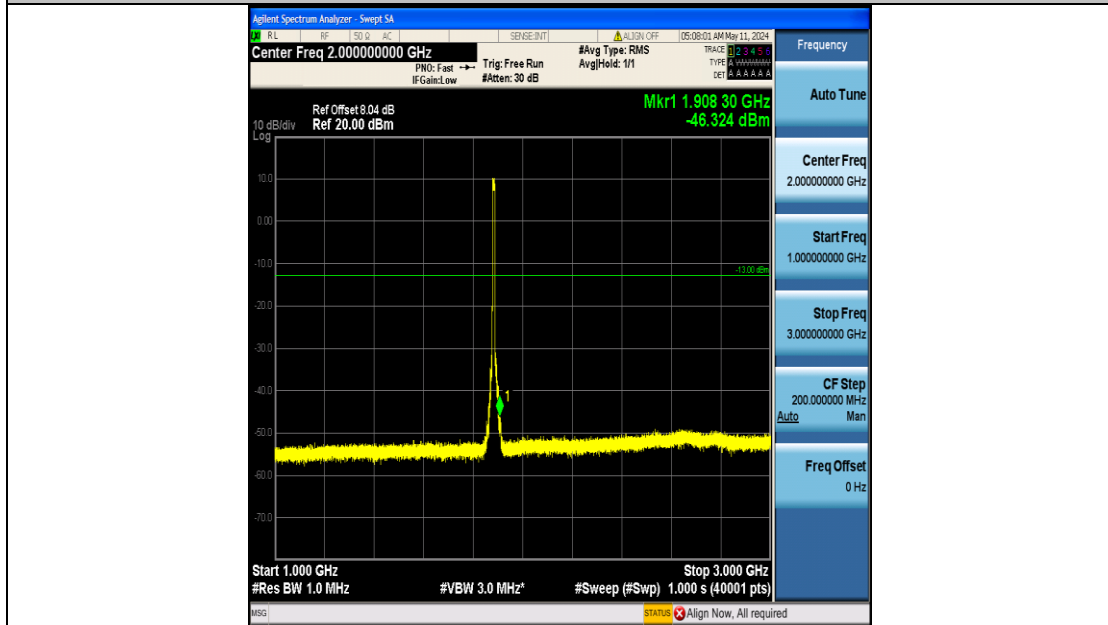

Band25_10MHz_QPSK_26090_50RB#0_3000~20000_3000~20000

Band25_10MHz_QPSK_26365_50RB#0_0.009~0.15_0.009~0.15

Band25_10MHz_QPSK_26365_50RB#0_0.15~30_0.15~30

Band25_10MHz_QPSK_26365_50RB#0_30~1000_30~1000

Band25_10MHz_QPSK_26365_50RB#0_1000~3000_1000~3000