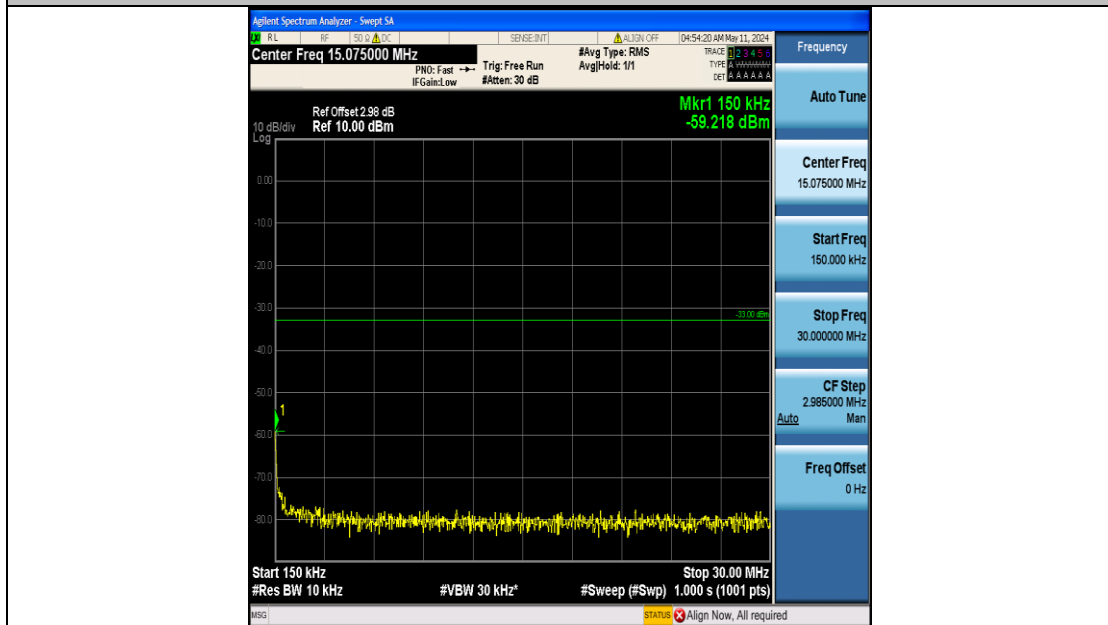

Band25_5MHz_16QAM_26065_25RB#0_0.009~0.15_0.009~0.15

Band25_5MHz_16QAM_26065_25RB#0_0.15~30_0.15~30