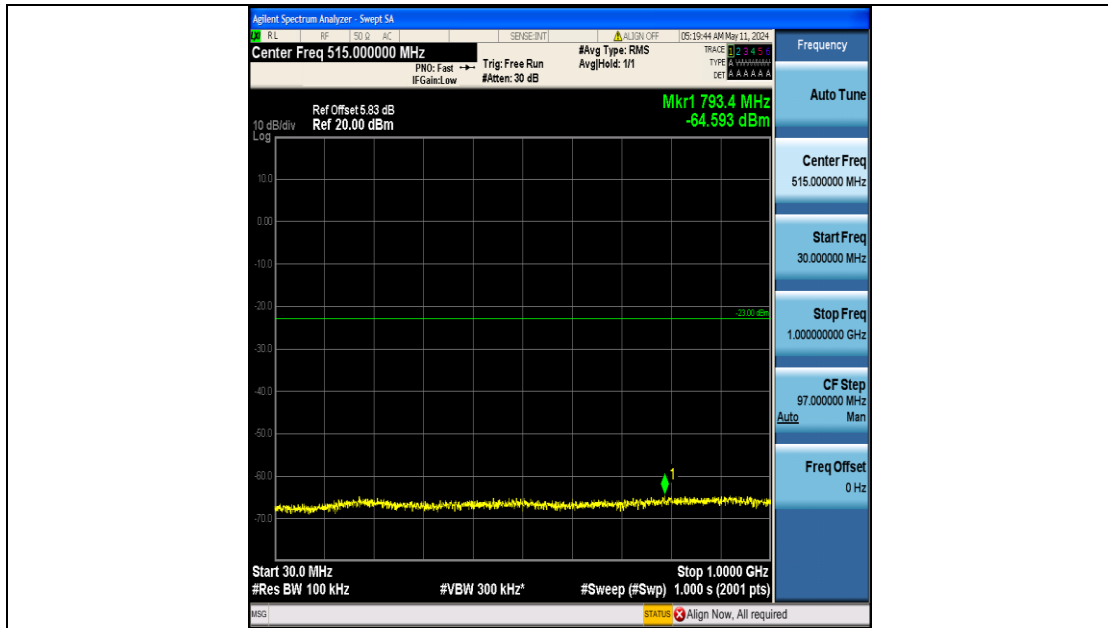

Band25_15MHz_QPSK_26365_75RB#0_0.15~30_0.15~30

Band25_15MHz_QPSK_26365_75RB#0_30~1000_30~1000