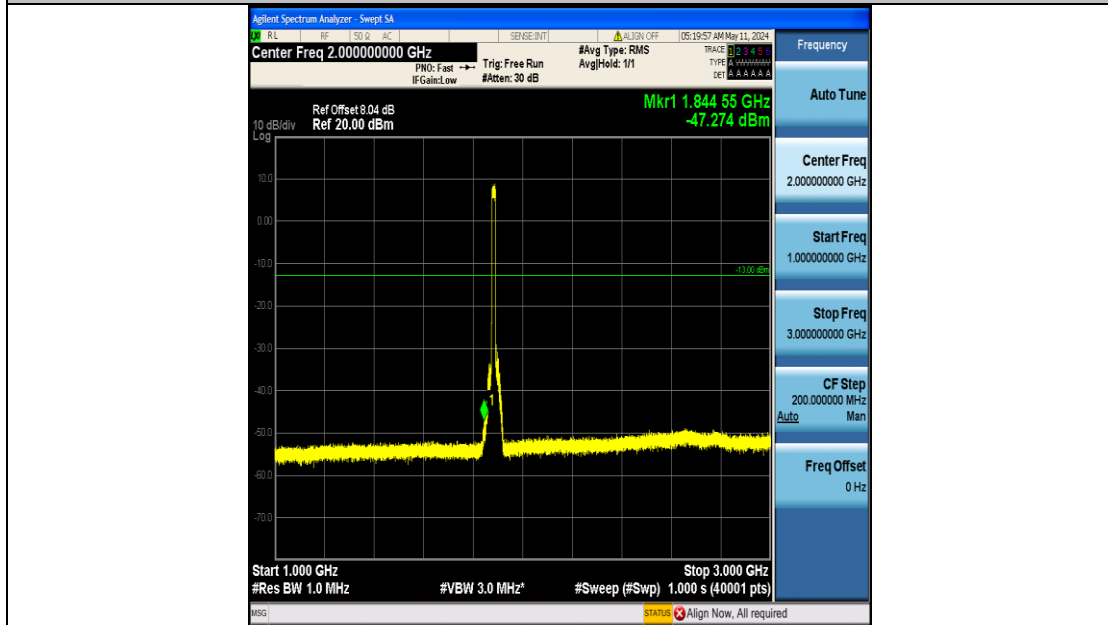

Band25_15MHz_QPSK_26365_75RB#0_30~1000_30~1000

Band25_15MHz_QPSK_26365_75RB#0_1000~3000_1000~3000