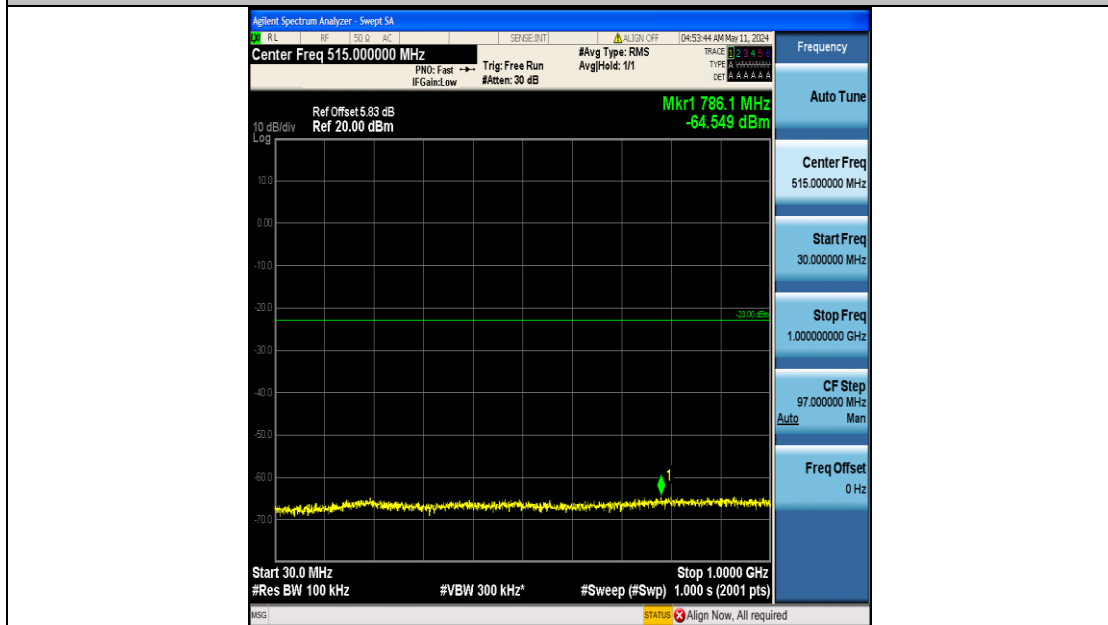

Band25_3MHz_16QAM_26675_15RB#0_3000~20000_3000~20000

Band25_5MHz_QPSK_26065_25RB#0_0.009~0.15_0.009~0.15

Band25_5MHz_QPSK_26065_25RB#0_0.15~30_0.15~30

Band25_5MHz_QPSK_26065_25RB#0_30~1000_30~1000

Band25_5MHz_QPSK_26065_25RB#0_1000~3000_1000~3000