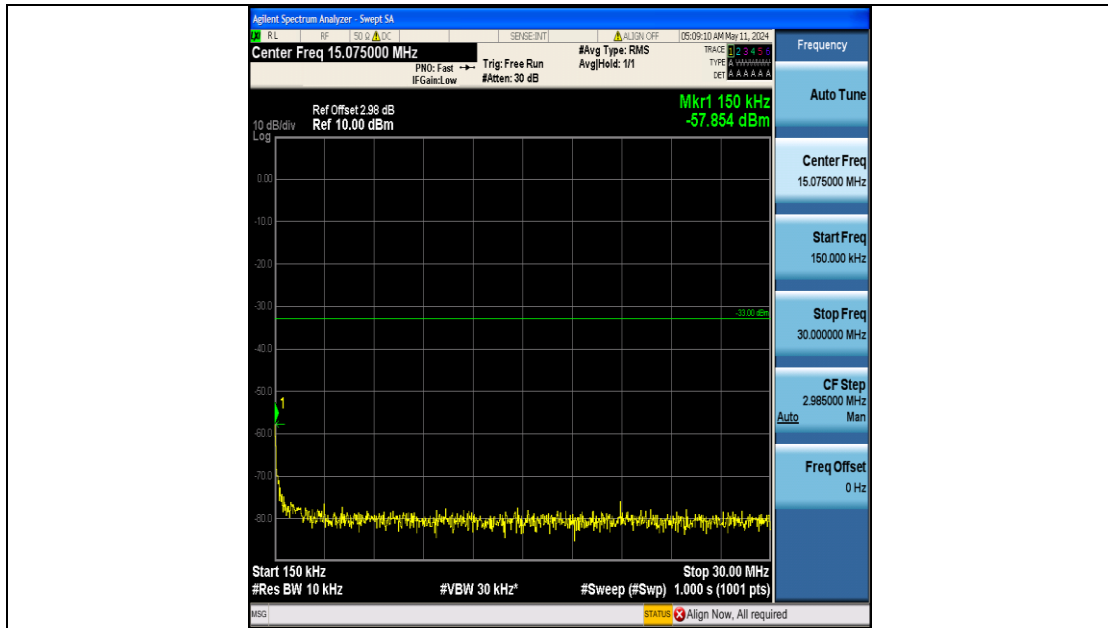

Band25_10MHz_QPSK_26640_50RB#0_0.009~0.15_0.009~0.15

Band25_10MHz_QPSK_26640_50RB#0_0.15~30_0.15~30