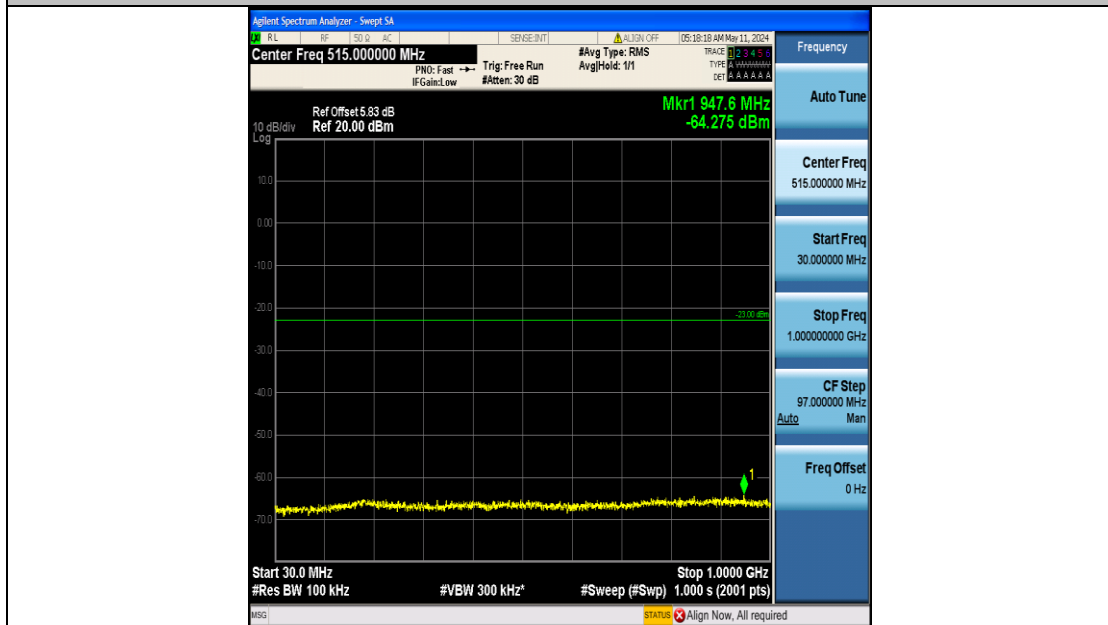

Band25_15MHz_QPSK_26115_75RB#0_0.15~30_0.15~30

Band25_15MHz_QPSK_26115_75RB#0_30~1000_30~1000