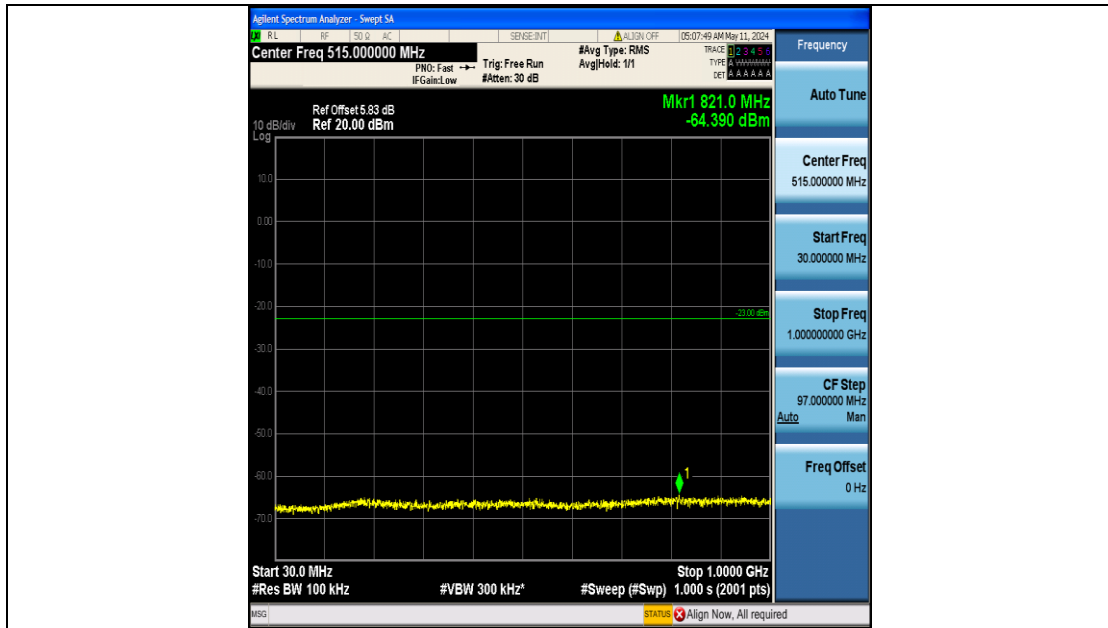

Band25_10MHz_QPSK_26365_50RB#0_0.15~30_0.15~30

Band25_10MHz_QPSK_26365_50RB#0_30~1000_30~1000