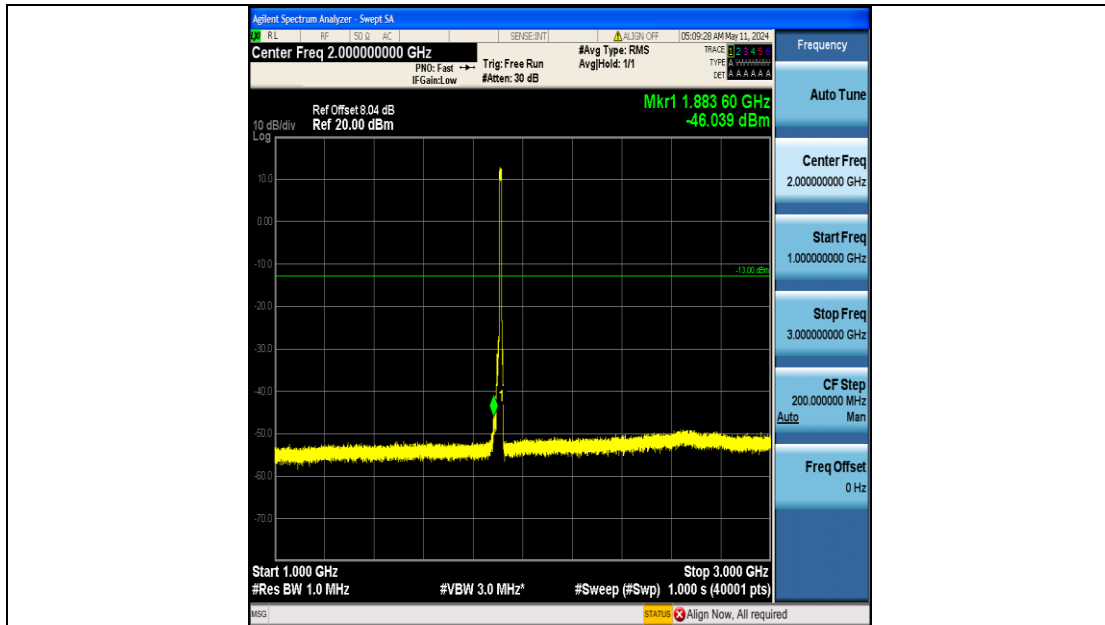

Band25_10MHz_QPSK_26365_50RB#0_3000~20000_3000~20000

Band25_10MHz_QPSK_26640_50RB#0_0.009~0.15_0.009~0.15

Band25_10MHz_QPSK_26640_50RB#0_0.15~30_0.15~30

Band25_10MHz_QPSK_26640_50RB#0_30~1000_30~1000

Band25_10MHz_QPSK_26640_50RB#0_1000~3000_1000~3000