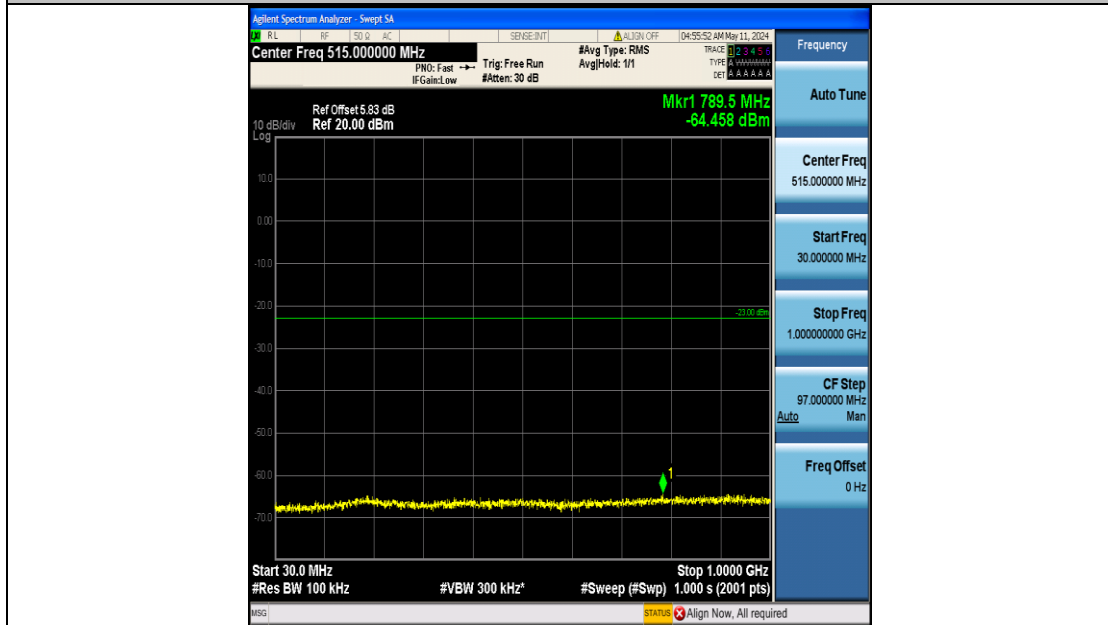

Band25_5MHz_16QAM_26365_25RB#0_0.15~30_0.15~30

Band25_5MHz_16QAM_26365_25RB#0_30~1000_30~1000