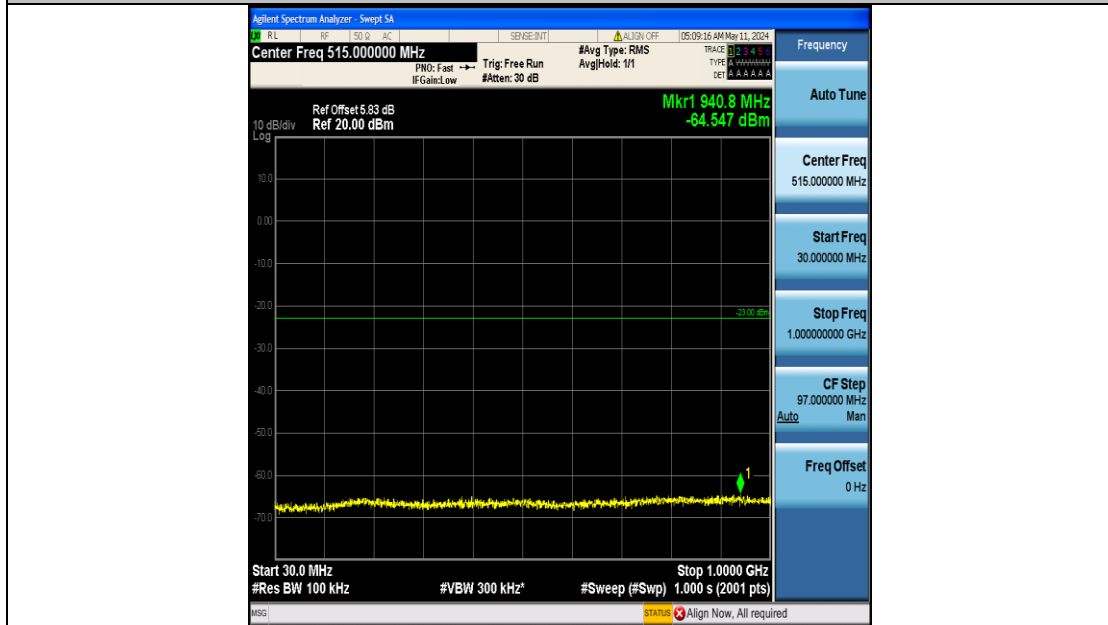

Band25_10MHz_QPSK_26640_50RB#0_0.15~30_0.15~30

Band25_10MHz_QPSK_26640_50RB#0_30~1000_30~1000