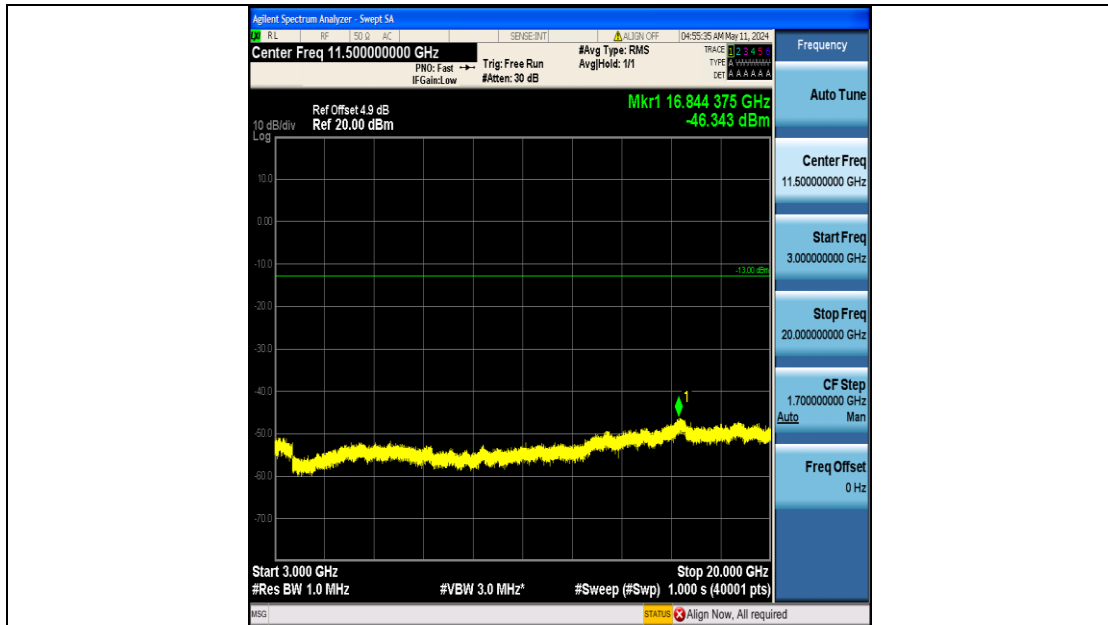

Band25_5MHz_QPSK_26065_25RB#0_3000~20000_3000~20000

Band25_5MHz_QPSK_26365_25RB#0_0.009~0.15_0.009~0.15

Band25_5MHz_QPSK_26365_25RB#0_0.15~30_0.15~30

Band25_5MHz_QPSK_26365_25RB#0_30~1000_30~1000

Band25_5MHz_QPSK_26365_25RB#0_1000~3000_1000~3000