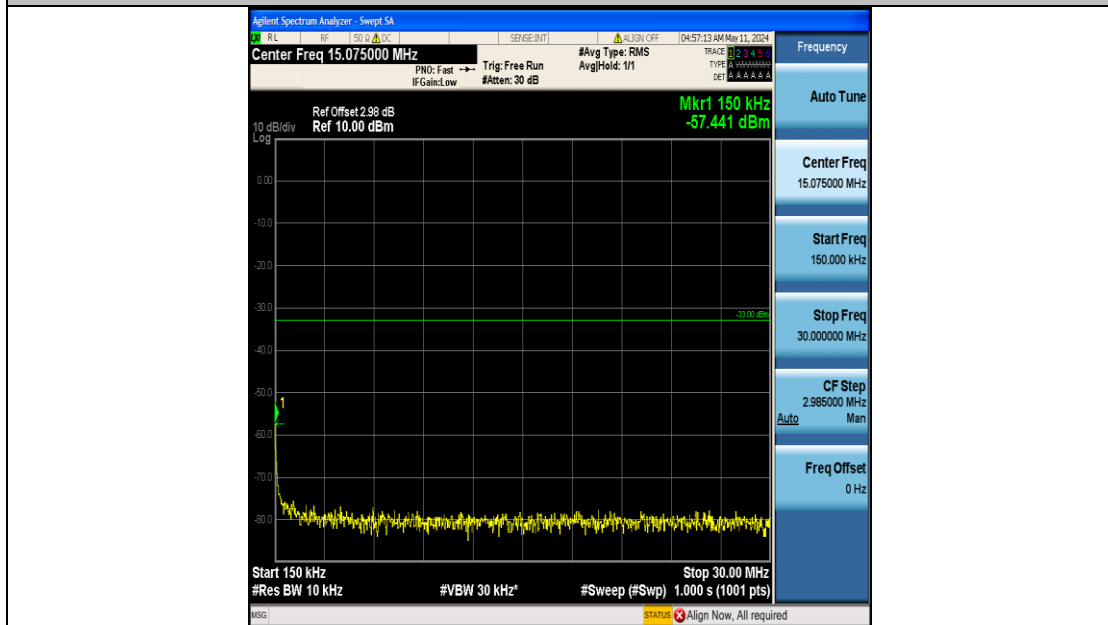

Band25_5MHz_16QAM_26665_25RB#0_0.009~0.15_0.009~0.15

Band25_5MHz_16QAM_26665_25RB#0_0.15~30_0.15~30