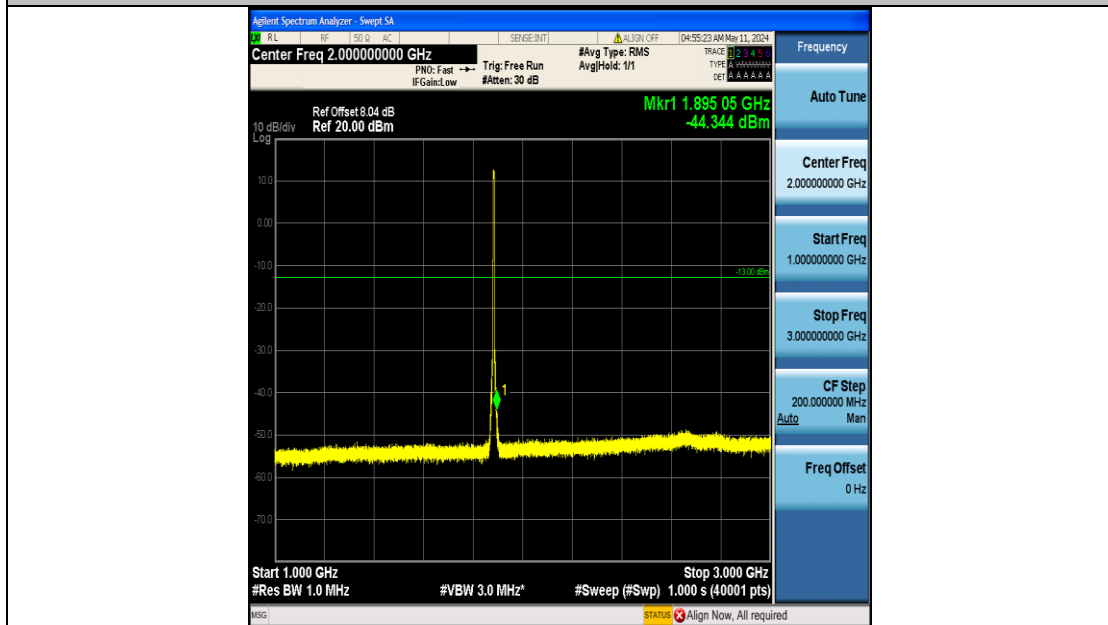

Band25_5MHz_QPSK_26065_25RB#0_3000~20000_3000~20000

Band25_5MHz_QPSK_26365_25RB#0_0.009~0.15_0.009~0.15

Band25_5MHz_QPSK_26365_25RB#0_0.15~30_0.15~30

Band25_5MHz_QPSK_26365_25RB#0_30~1000_30~1000

Band25_5MHz_QPSK_26365_25RB#0_1000~3000_1000~3000