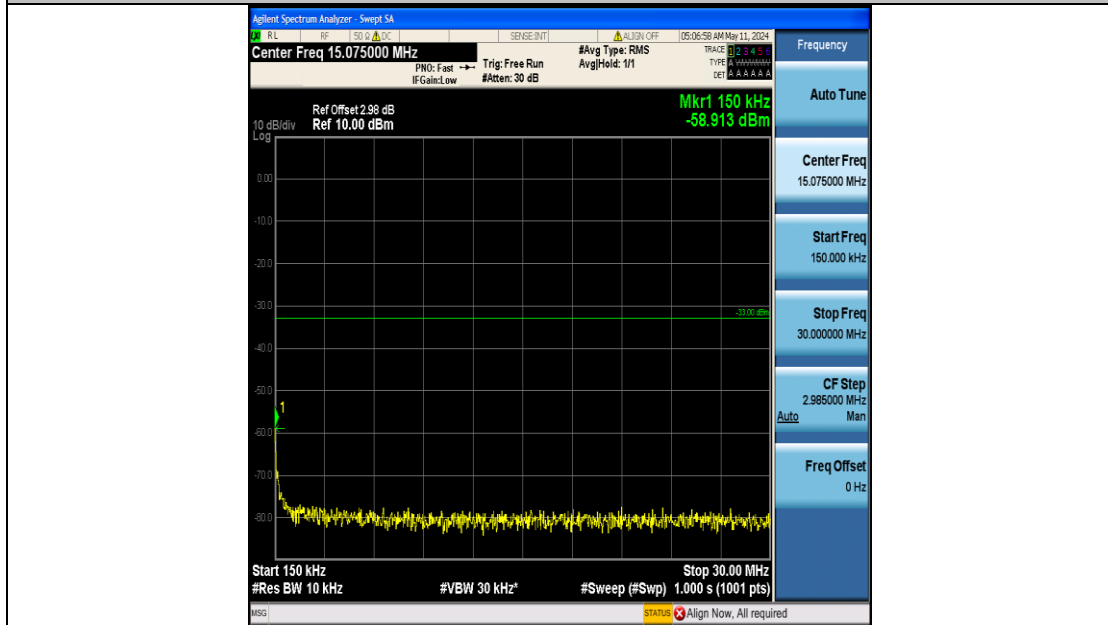

Band25_10MHz_16QAM_26090_50RB#0_0.009~0.15_0.009~0.15

Band25_10MHz_16QAM_26090_50RB#0_0.15~30_0.15~30