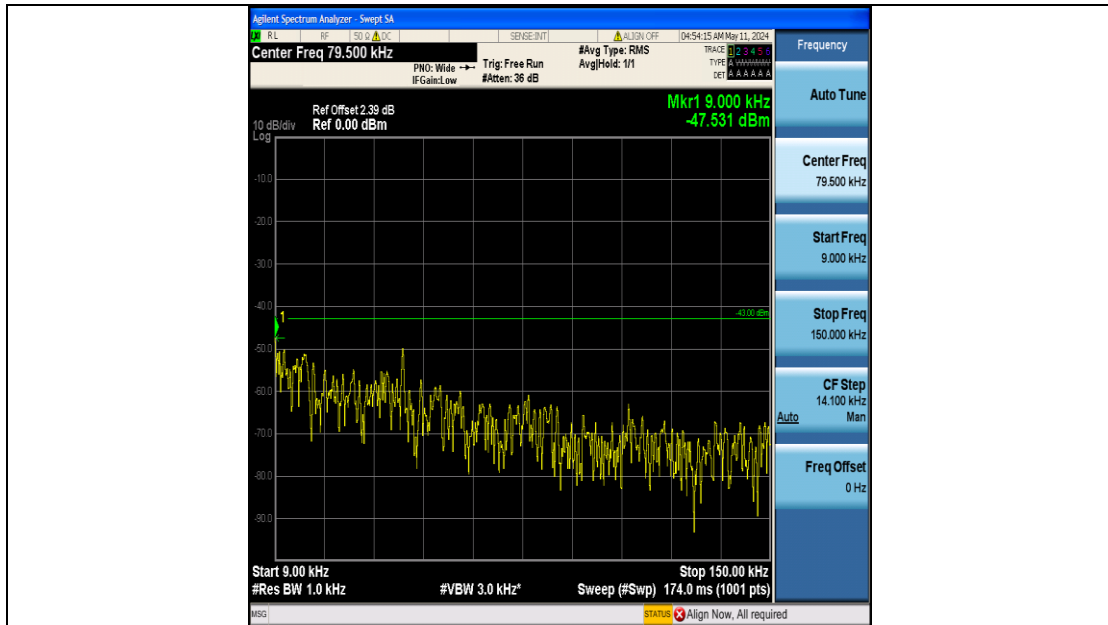

Band25_5MHz_QPSK_26665_25RB#0_3000~20000_3000~20000

Band25_5MHz_16QAM_26065_25RB#0_0.009~0.15_0.009~0.15