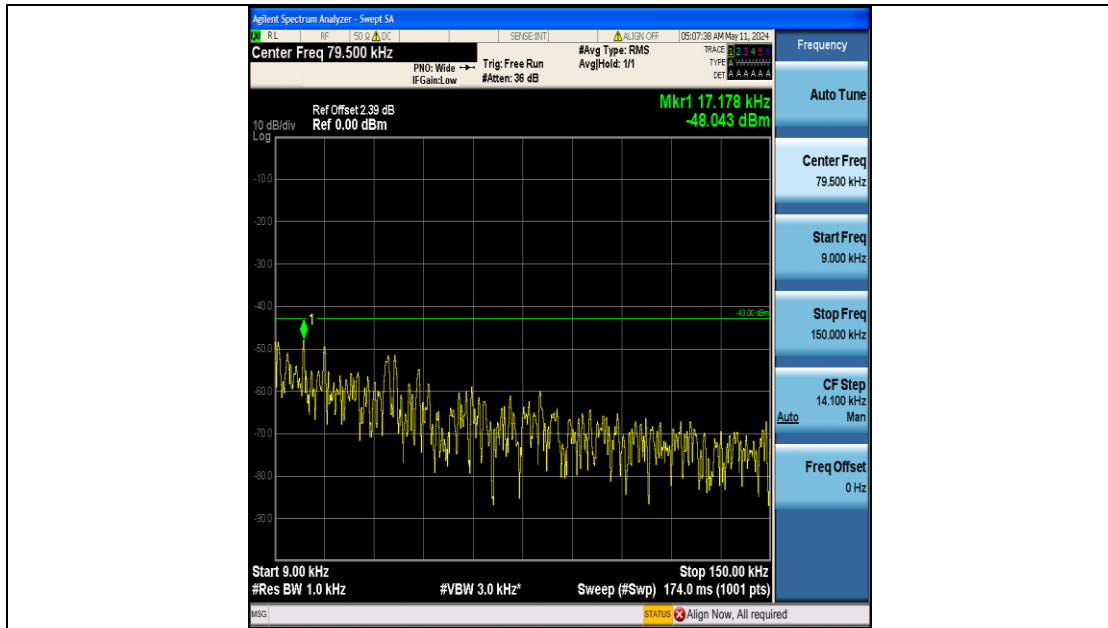

Band25_10MHz_QPSK_26090_50RB#0_3000~20000_3000~20000

Band25_10MHz_QPSK_26365_50RB#0_0.009~0.15_0.009~0.15