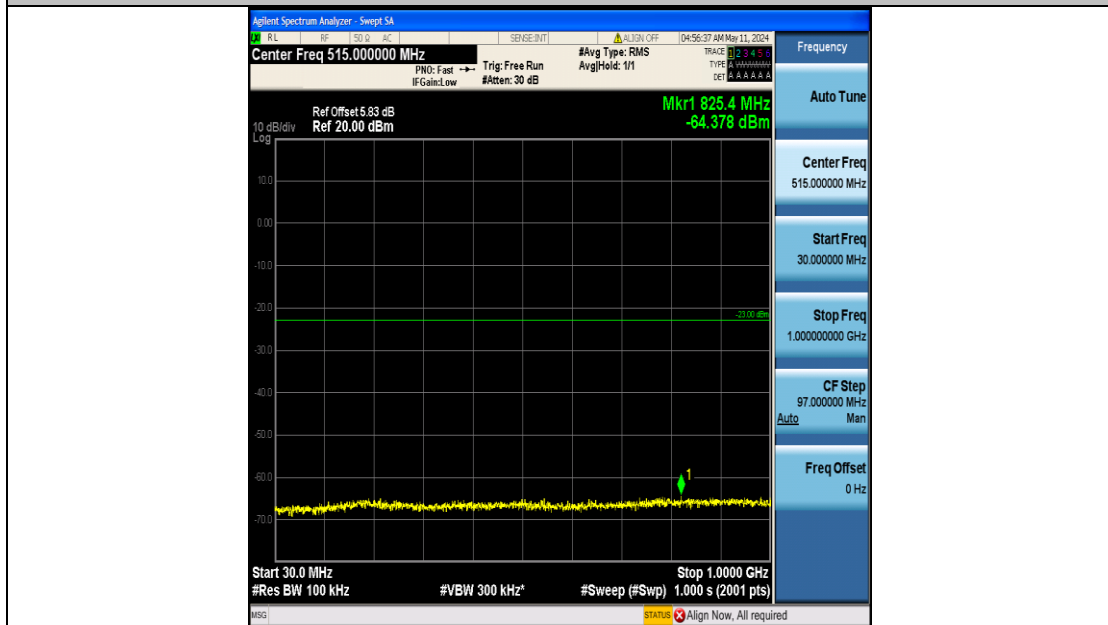

Band25_5MHz_QPSK_26665_25RB#0_0.15~30_0.15~30

Band25_5MHz_QPSK_26665_25RB#0_30~1000_30~1000