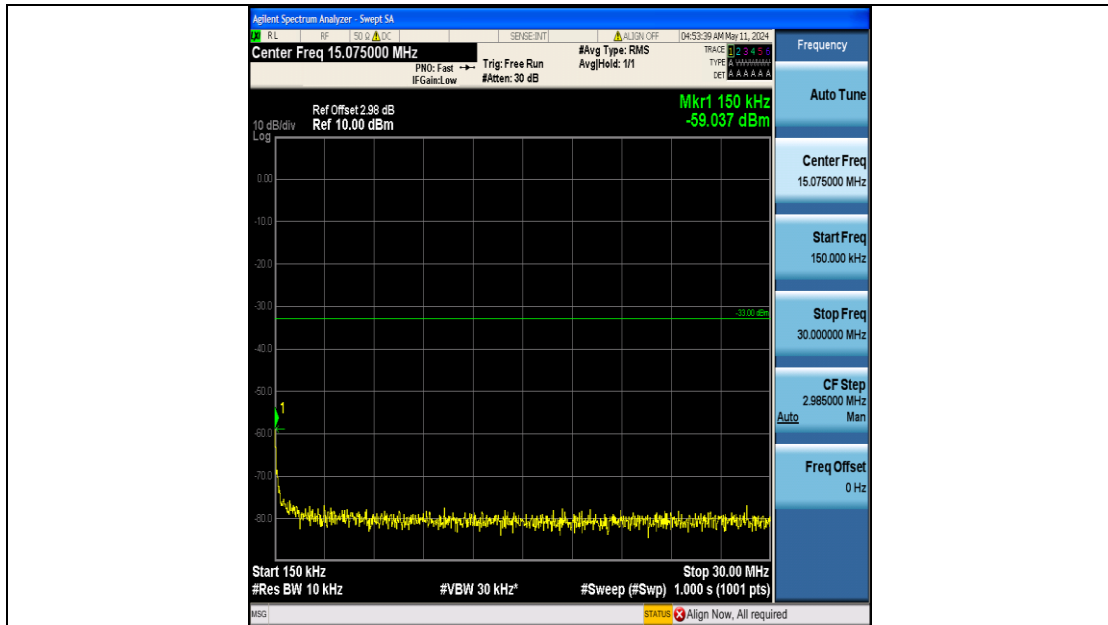

Band25_3MHz_16QAM_26675_15RB#0_3000~20000_3000~20000

Band25_5MHz_QPSK_26065_25RB#0_0.009~0.15_0.009~0.15

Band25_5MHz_QPSK_26065_25RB#0_0.15~30_0.15~30

Band25_5MHz_QPSK_26065_25RB#0_30~1000_30~1000

Band25_5MHz_QPSK_26065_25RB#0_1000~3000_1000~3000