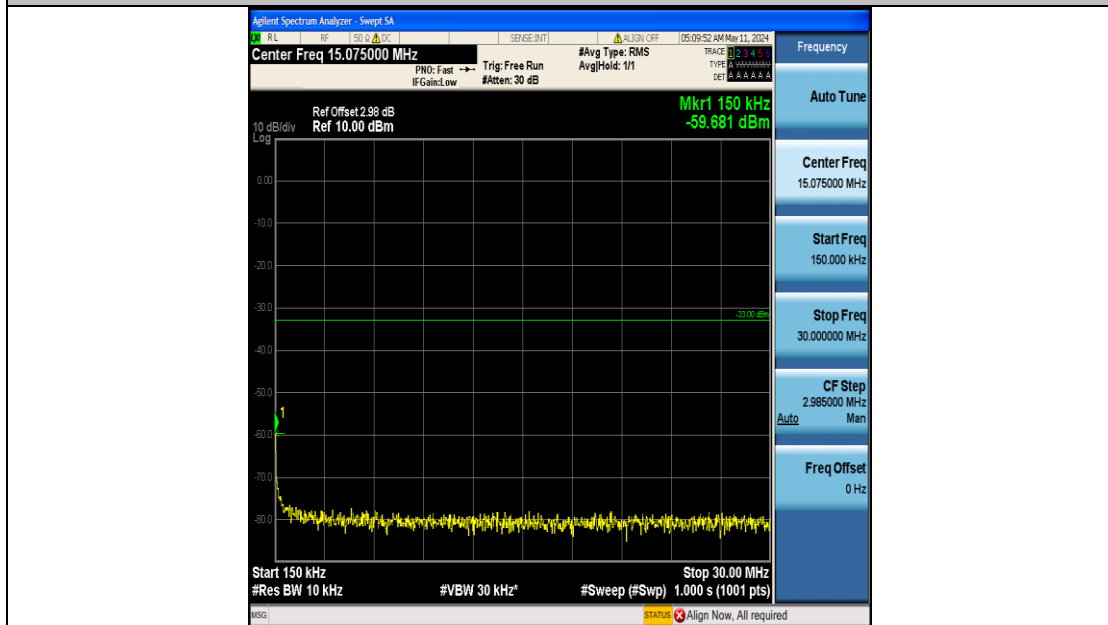

Band25_10MHz_16QAM_26640_50RB#0_0.009~0.15_0.009~0.15

Band25_10MHz_16QAM_26640_50RB#0_0.15~30_0.15~30