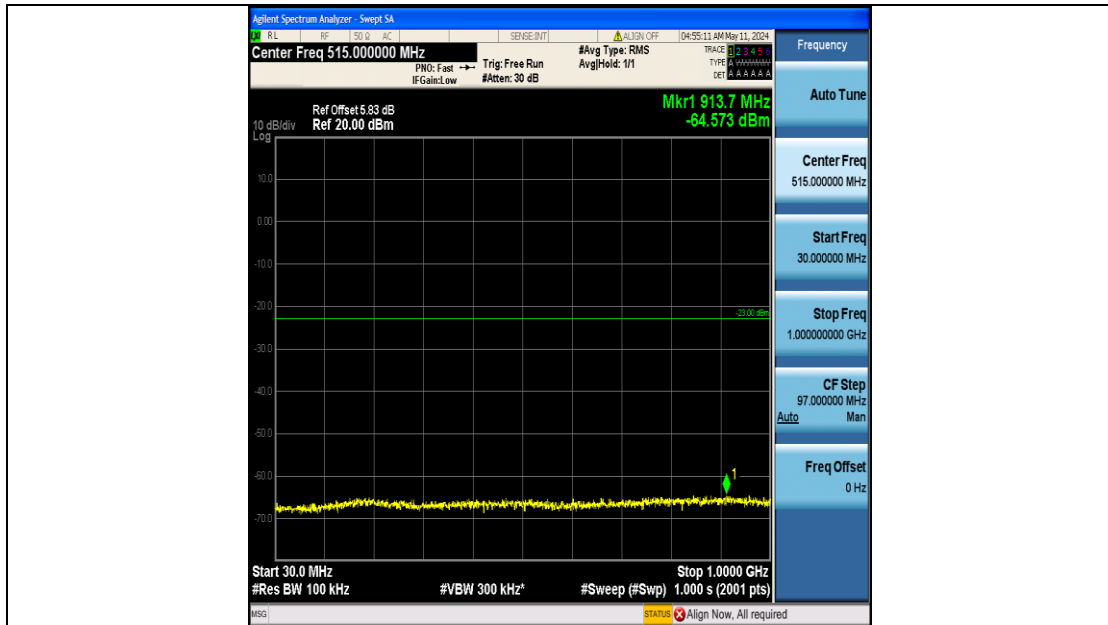

Band25_5MHz_QPSK_26365_25RB#0_0.15~30_0.15~30

Band25_5MHz_QPSK_26365_25RB#0_30~1000_30~1000