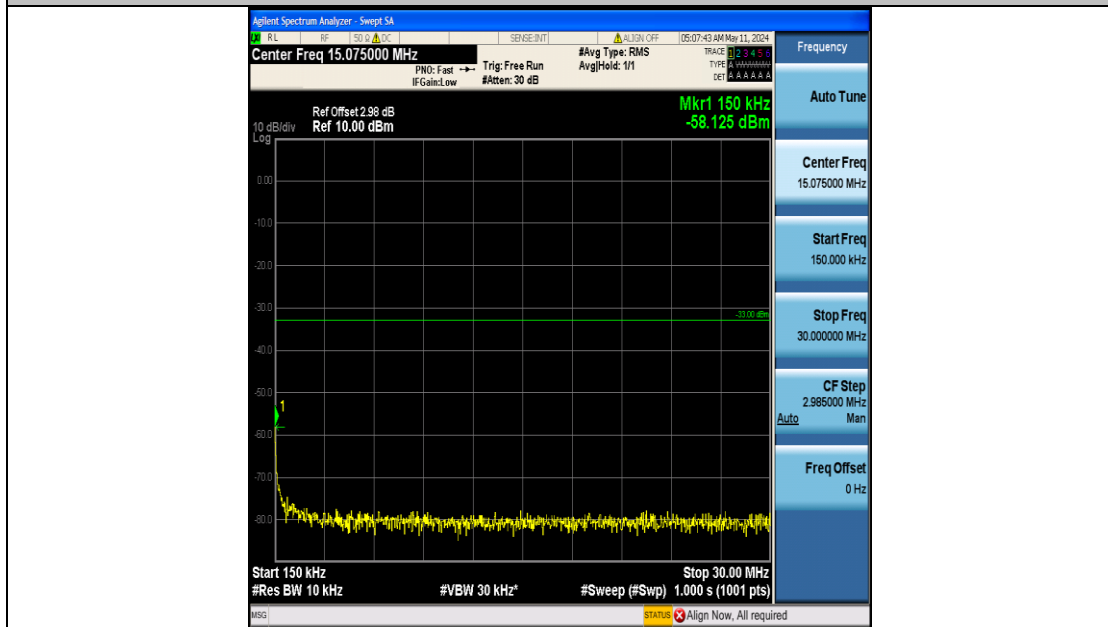

Band25_10MHz_QPSK_26365_50RB#0_0.009~0.15_0.009~0.15

Band25_10MHz_QPSK_26365_50RB#0_0.15~30_0.15~30