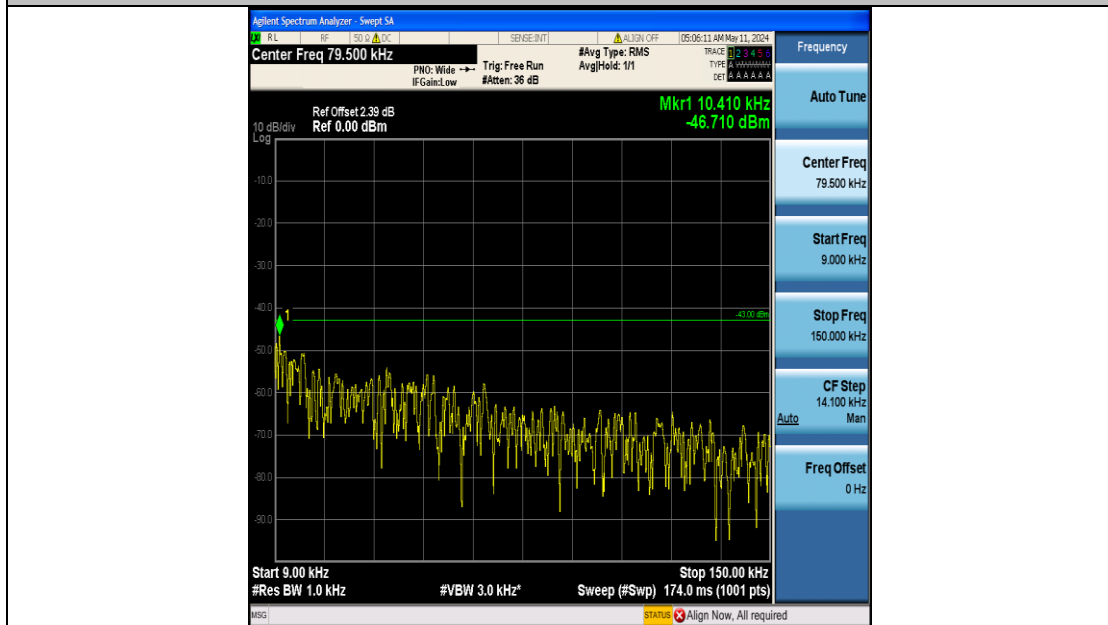

Band25_5MHz_16QAM_26665_25RB#0_3000~20000_3000~20000

Band25_10MHz_QPSK_26090_50RB#0_0.009~0.15_0.009~0.15