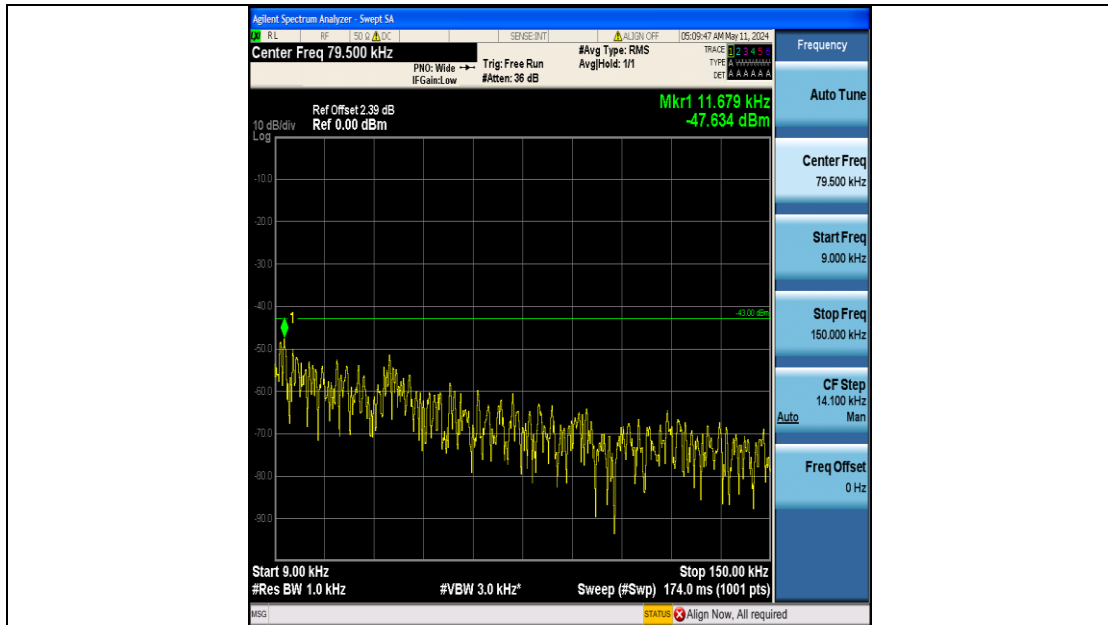

Band25_10MHz_16QAM_26365_50RB#0_3000~20000_3000~20000

Band25_10MHz_16QAM_26640_50RB#0_0.009~0.15_0.009~0.15