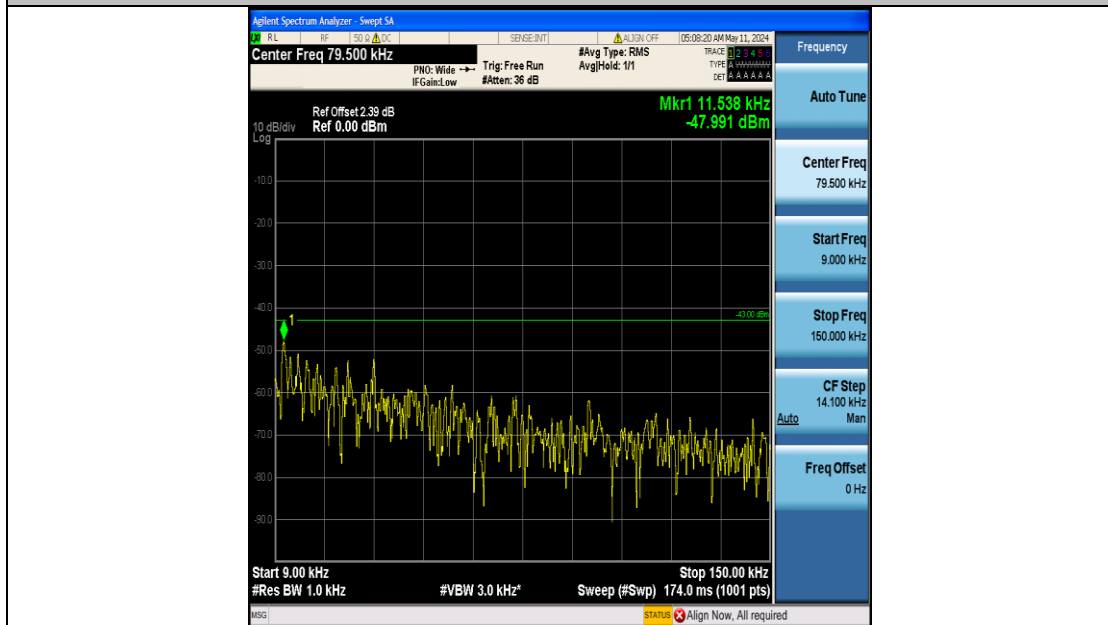

Band25_10MHz_16QAM_26090_50RB#0_3000~20000_3000~20000

Band25_10MHz_16QAM_26365_50RB#0_0.009~0.15_0.009~0.15