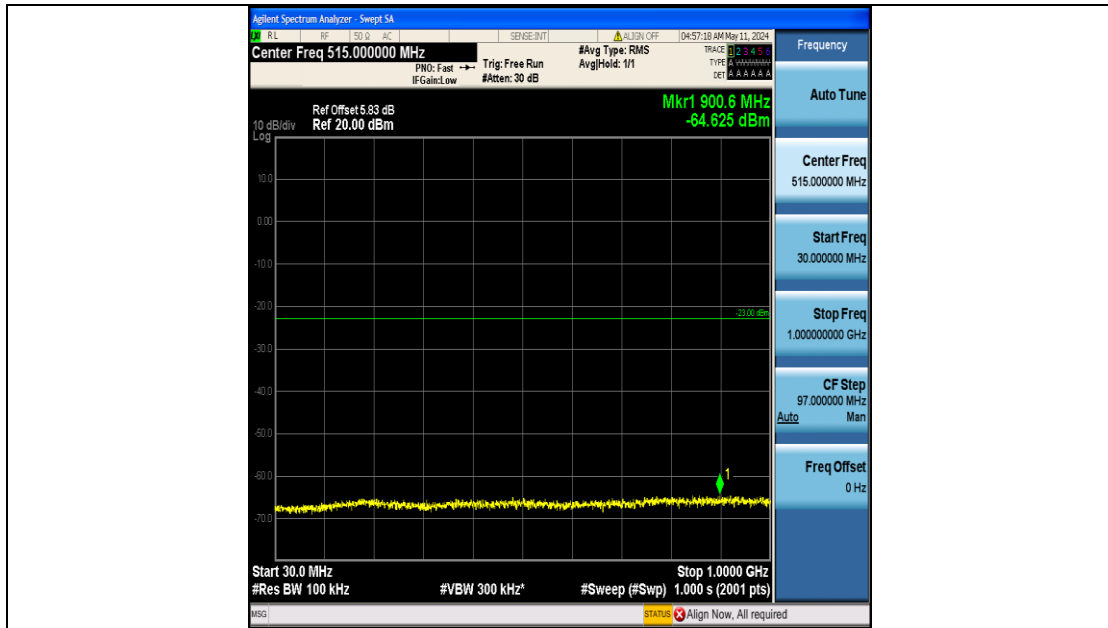

Band25_5MHz_16QAM_26665_25RB#0_0.15~30_0.15~30

Band25_5MHz_16QAM_26665_25RB#0_30~1000_30~1000