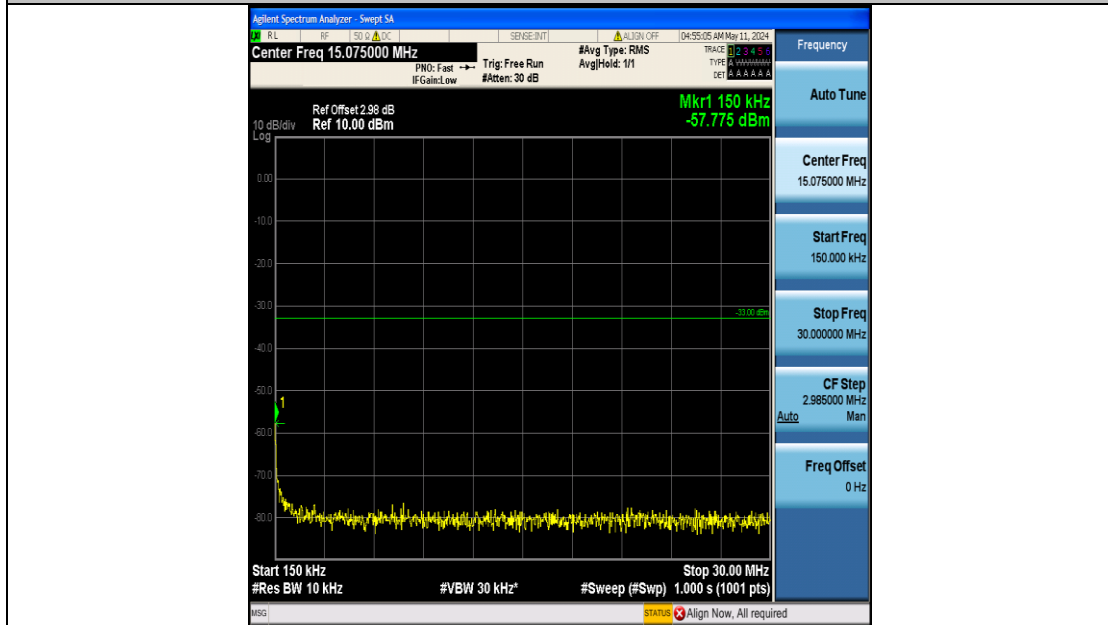

Band25_5MHz_QPSK_26365_25RB#0_0.009~0.15_0.009~0.15

Band25_5MHz_QPSK_26365_25RB#0_0.15~30_0.15~30