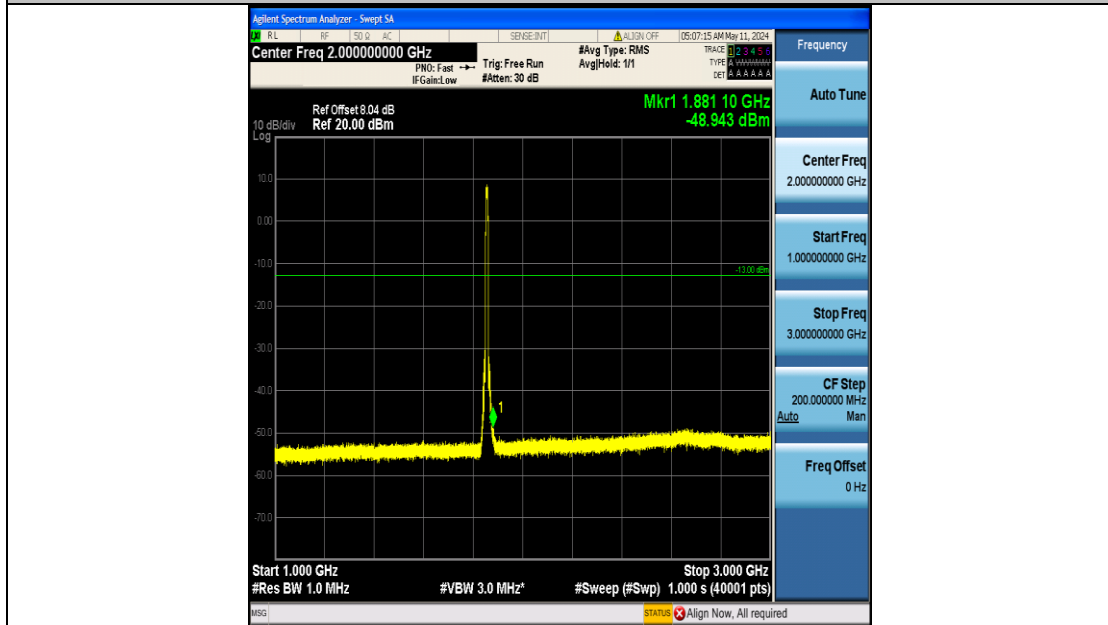

Band25_10MHz_QPSK_26640_50RB#0_3000~20000_3000~20000

Band25_10MHz_16QAM_26090_50RB#0_0.009~0.15_0.009~0.15

Band25_10MHz_16QAM_26090_50RB#0_0.15~30_0.15~30

Band25_10MHz_16QAM_26090_50RB#0_30~1000_30~1000

Band25_10MHz_16QAM_26090_50RB#0_1000~3000_1000~3000