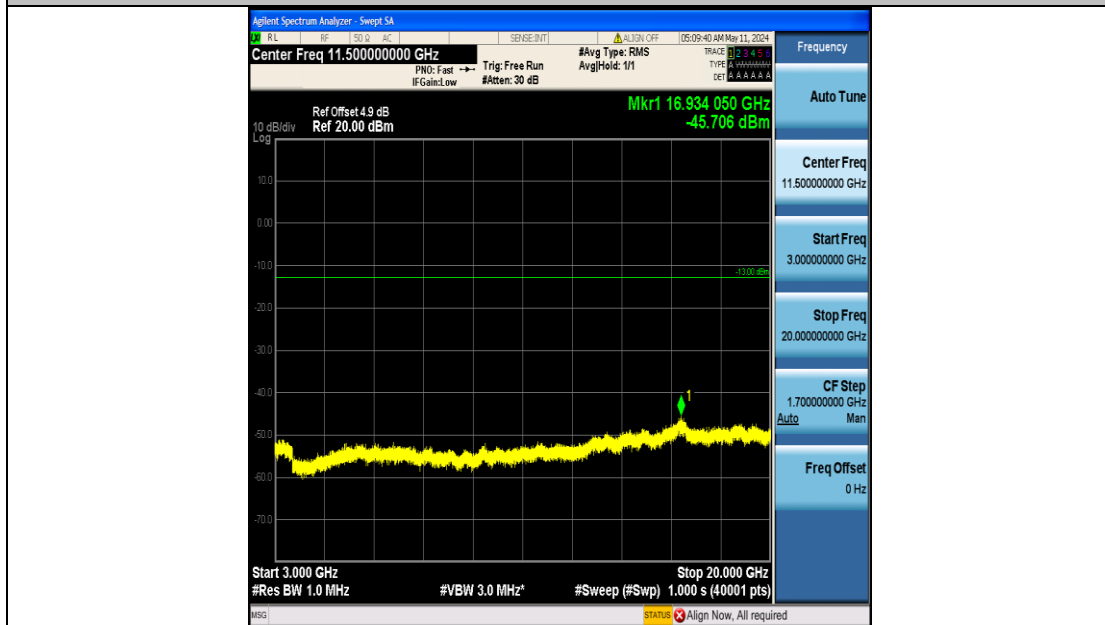

Band25_10MHz_QPSK_26365_50RB#0_3000~20000_3000~20000

Band25_10MHz_QPSK_26640_50RB#0_0.009~0.15_0.009~0.15

Band25_10MHz_QPSK_26640_50RB#0_0.15~30_0.15~30

Band25_10MHz_QPSK_26640_50RB#0_30~1000_30~1000

Band25_10MHz_QPSK_26640_50RB#0_1000~3000_1000~3000