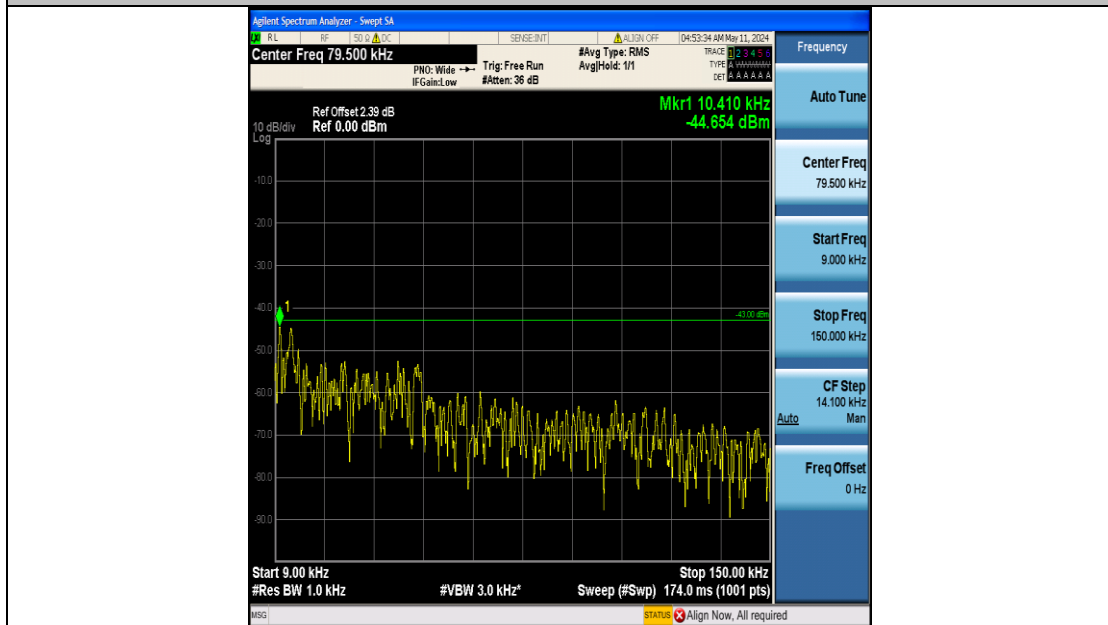

Band25_3MHz_16QAM_26675_15RB#0_3000~20000_3000~20000

Band25_5MHz_QPSK_26065_25RB#0_0.009~0.15_0.009~0.15

Band25_5MHz_QPSK_26065_25RB#0_0.15~30_0.15~30

Band25_5MHz_QPSK_26065_25RB#0_30~1000_30~1000

Band25_5MHz_QPSK_26065_25RB#0_1000~3000_1000~3000