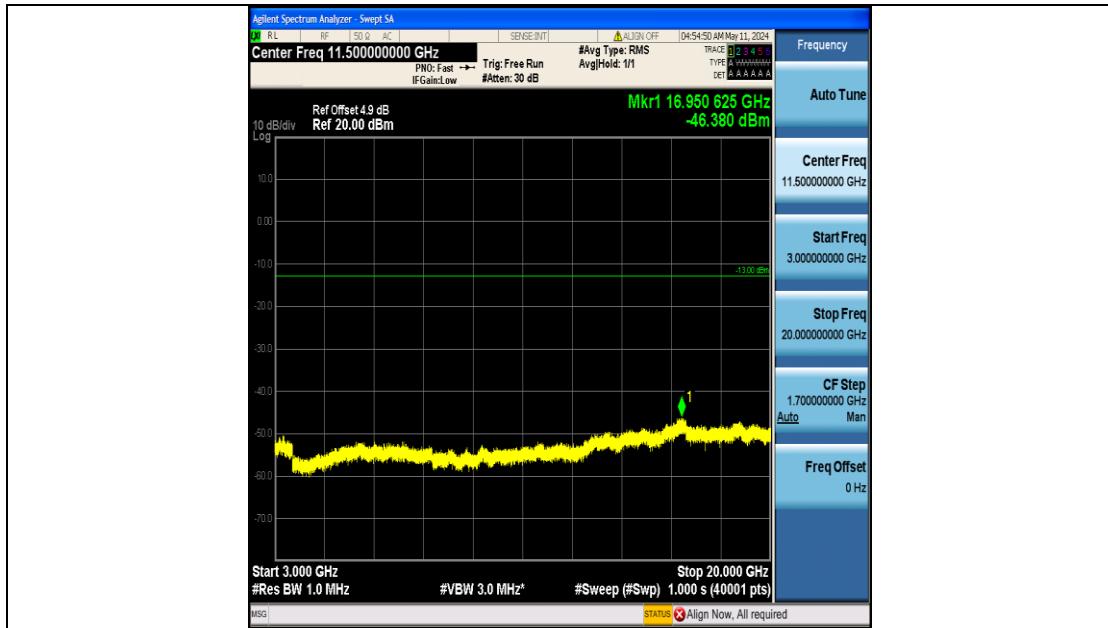

Band25_5MHz_QPSK_26665_25RB#0_3000~20000_3000~20000

Band25_5MHz_16QAM_26065_25RB#0_0.009~0.15_0.009~0.15

Band25_5MHz_16QAM_26065_25RB#0_0.15~30_0.15~30

Band25_5MHz_16QAM_26065_25RB#0_30~1000_30~1000

Band25_5MHz_16QAM_26065_25RB#0_1000~3000_1000~3000