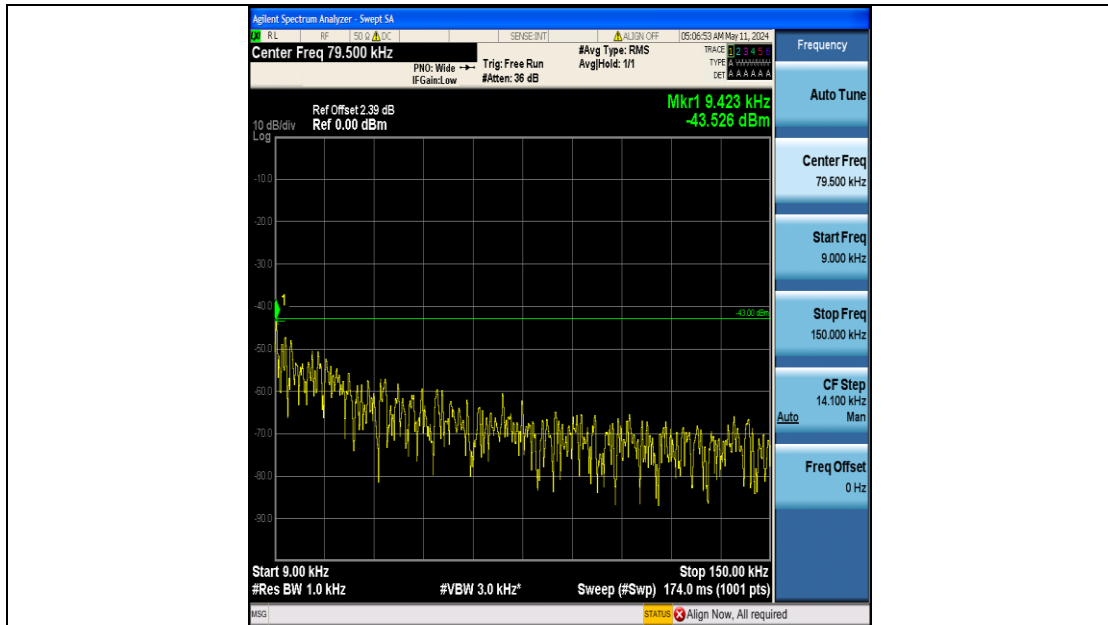

Band25_10MHz_QPSK_26640_50RB#0_3000~20000_3000~20000

Band25_10MHz_16QAM_26090_50RB#0_0.009~0.15_0.009~0.15