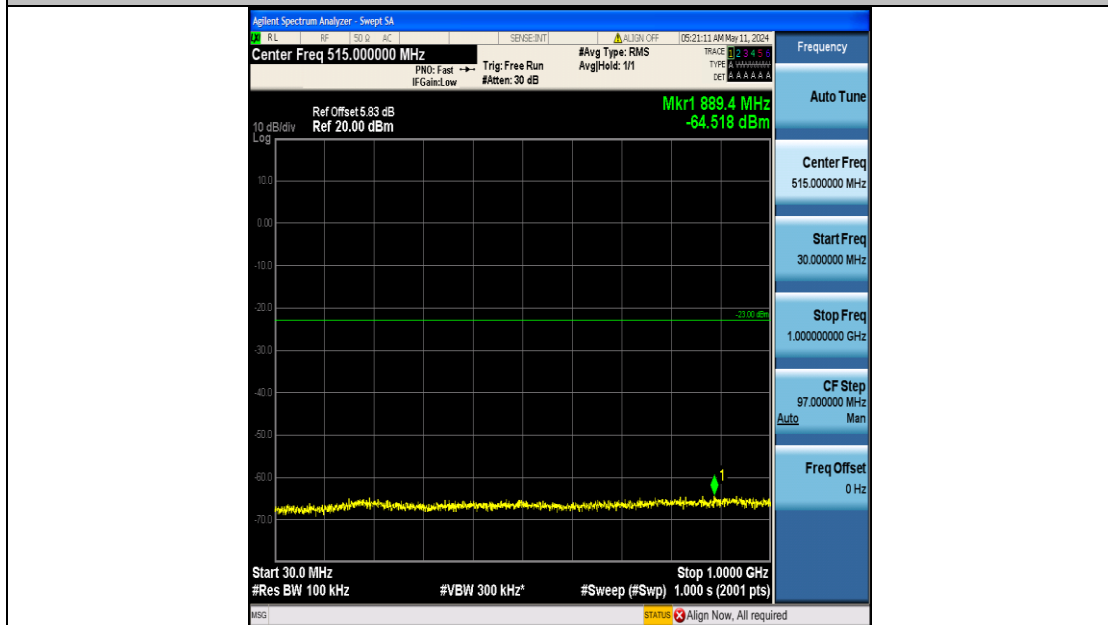

Band25_15MHz_QPSK_26615_75RB#0_0.15~30_0.15~30

Band25_15MHz_QPSK_26615_75RB#0_30~1000_30~1000