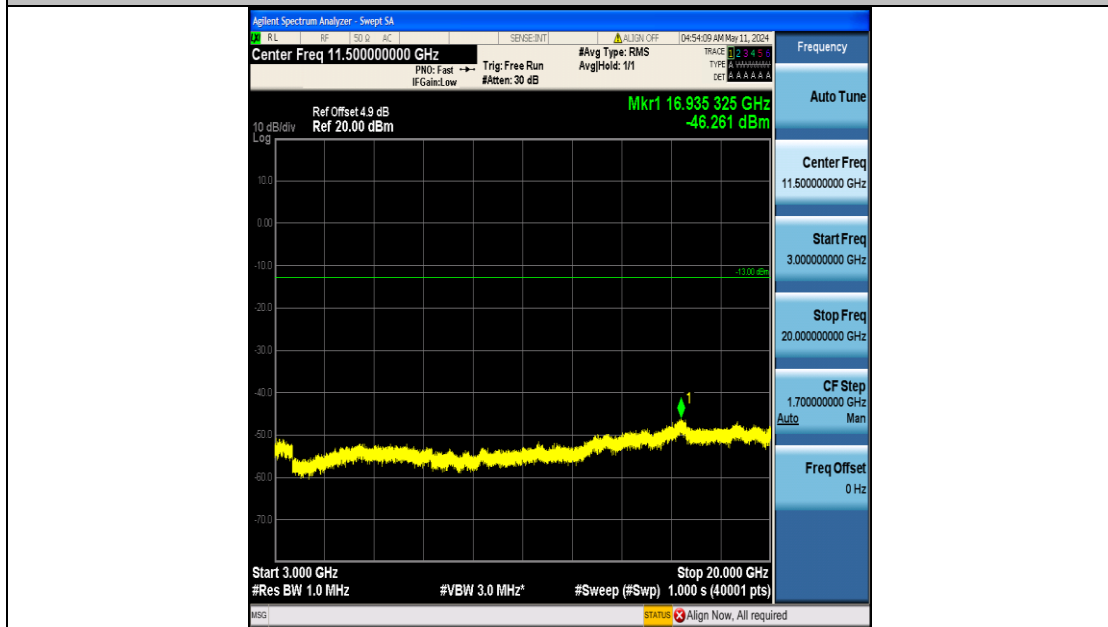

Band25_3MHz_16QAM_26675_15RB#0_3000~20000_3000~20000

Band25_5MHz_QPSK_26065_25RB#0_0.009~0.15_0.009~0.15

Band25_5MHz_QPSK_26065_25RB#0_0.15~30_0.15~30

Band25_5MHz_QPSK_26065_25RB#0_30~1000_30~1000

Band25_5MHz_QPSK_26065_25RB#0_1000~3000_1000~3000