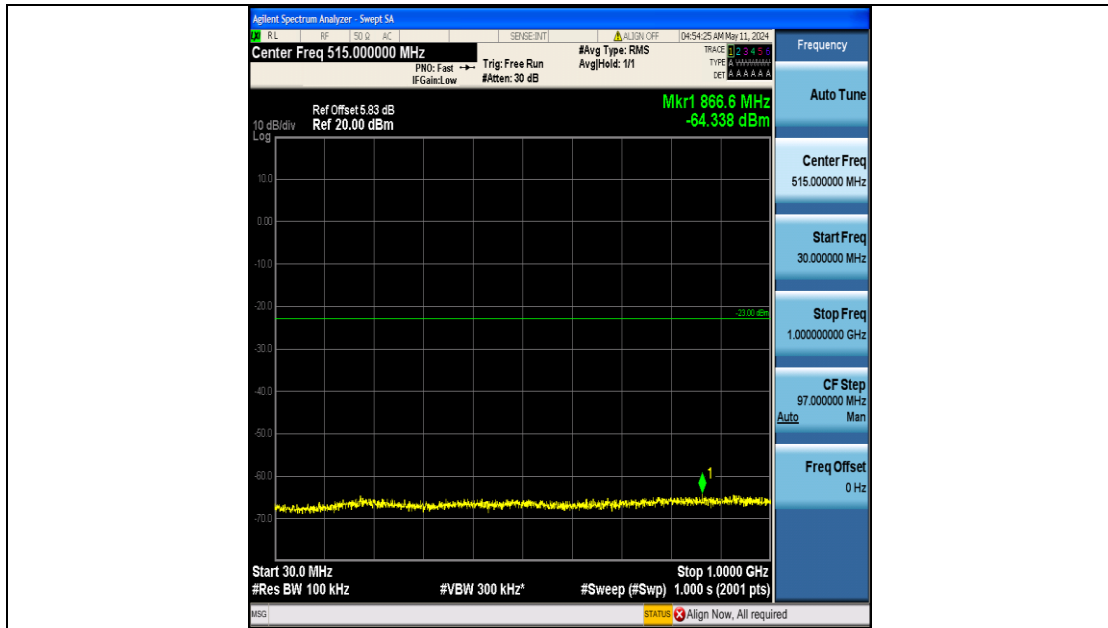

Band25_5MHz_16QAM_26065_25RB#0_0.15~30_0.15~30

Band25_5MHz_16QAM_26065_25RB#0_30~1000_30~1000