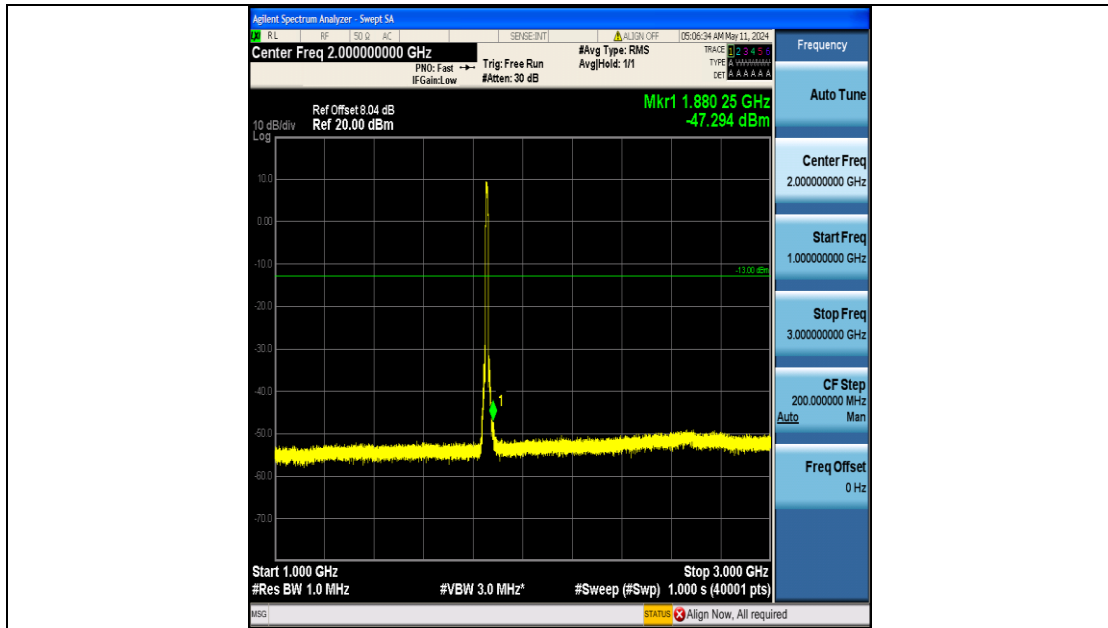

Band25_5MHz_16QAM_26665_25RB#0_3000~20000_3000~20000

Band25_10MHz_QPSK_26090_50RB#0_0.009~0.15_0.009~0.15

Band25_10MHz_QPSK_26090_50RB#0_0.15~30_0.15~30

Band25_10MHz_QPSK_26090_50RB#0_30~1000_30~1000

Band25_10MHz_QPSK_26090_50RB#0_1000~3000_1000~3000