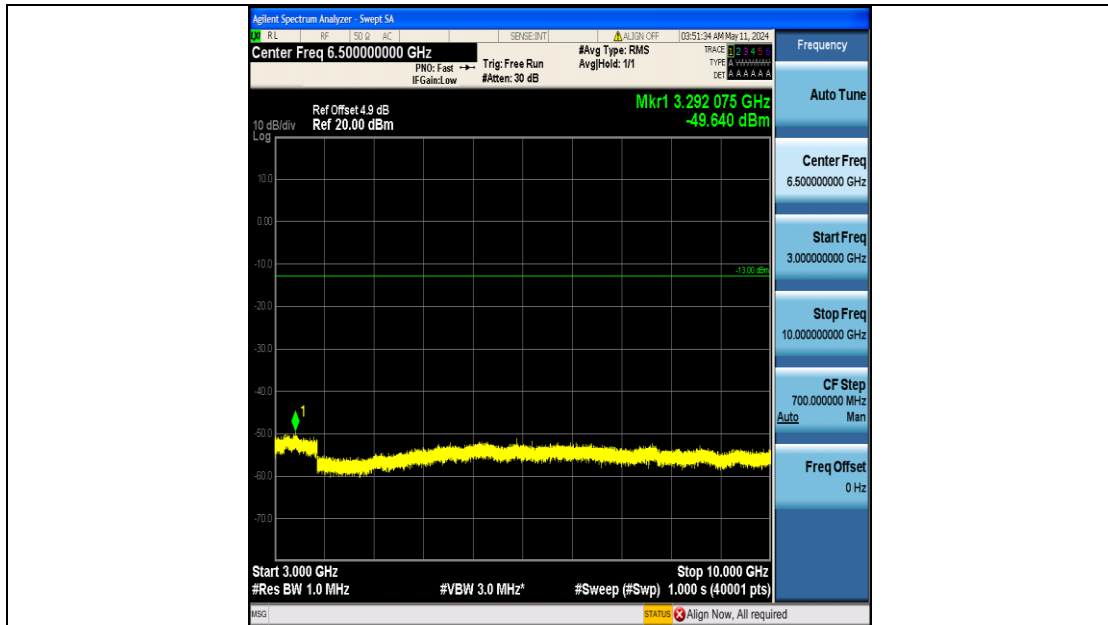

Band12_10MHz_QPSK_23060_50RB#0_3000~10000_3000~10000