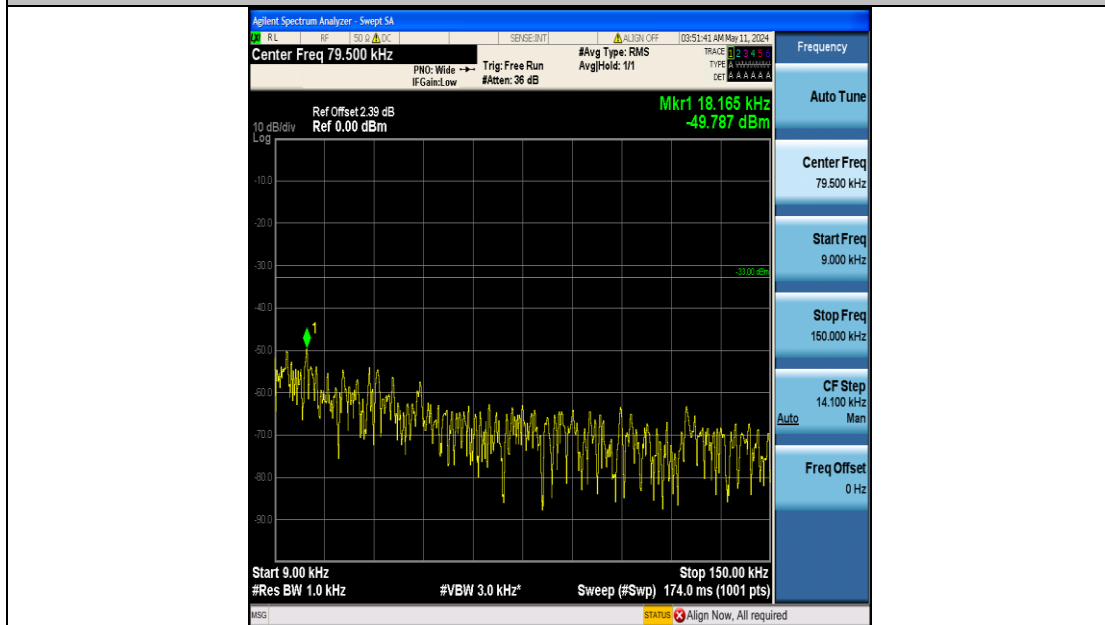

Band12_10MHz_QPSK_23130_50RB#0_0.15~30_0.15~30

Band12_10MHz_QPSK_23130_50RB#0_30~1000_30~1000

Band12_10MHz_QPSK_23130_50RB#0_1000~3000_1000~3000

Band12_10MHz_QPSK_23130_50RB#0_3000~10000_3000~10000

Band12_10MHz_16QAM_23060_50RB#0_0.009~0.15_0.009~0.15