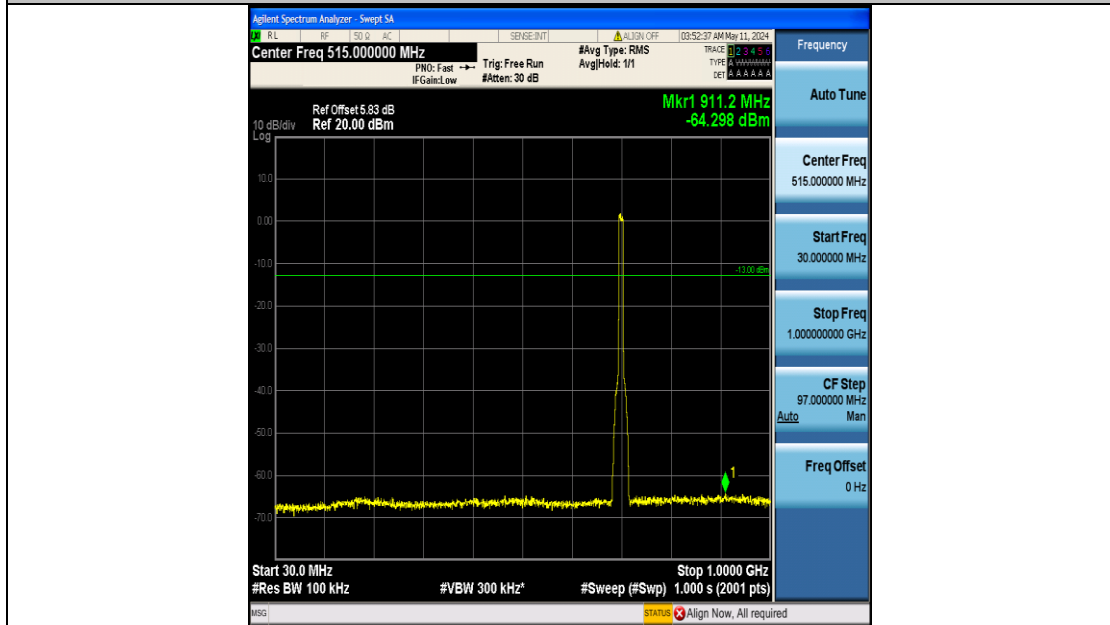

Band12_10MHz_QPSK_23095_50RB#0_30~1000_30~1000