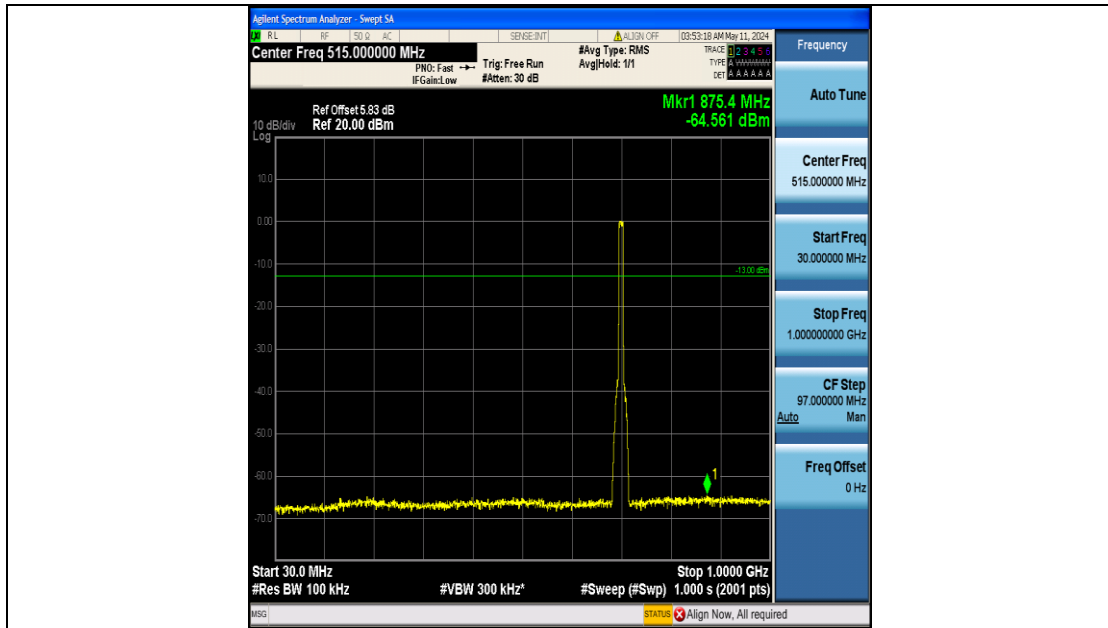

Band12_10MHz_16QAM_23095_50RB#0_30~1000_30~1000