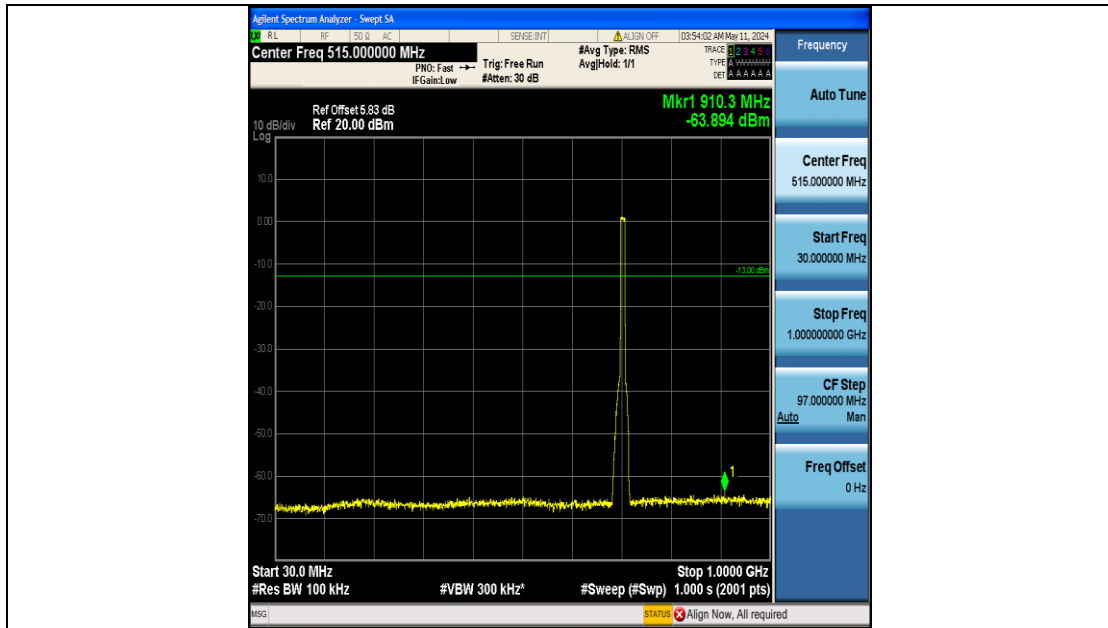

Band12_10MHz_QPSK_23130_50RB#0_30~1000_30~1000