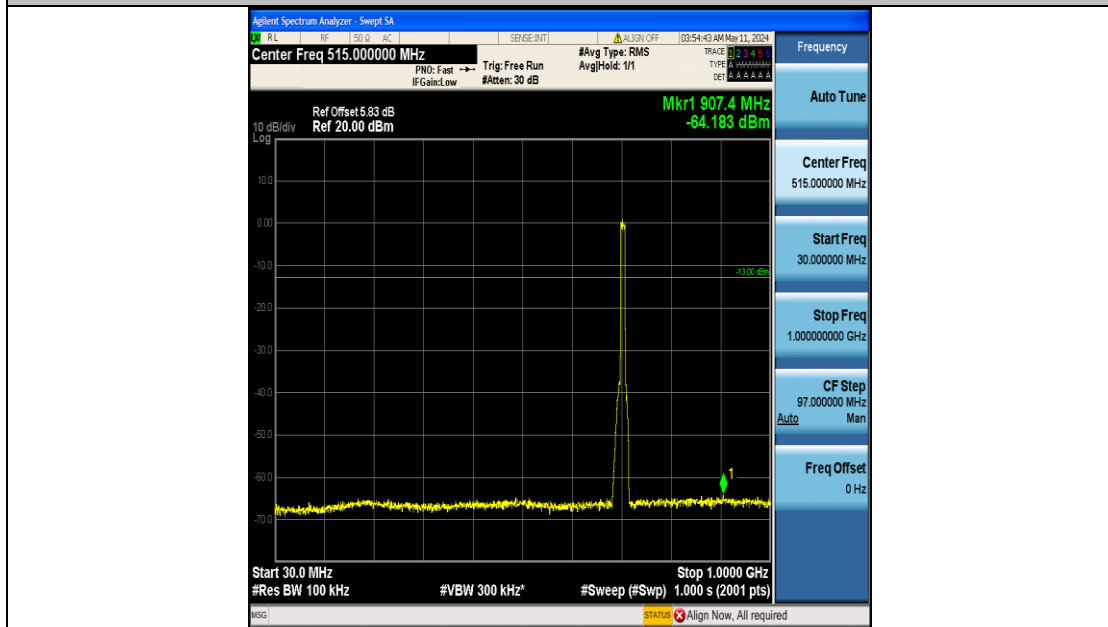

Band12_10MHz_16QAM_23130_50RB#0_30~1000_30~1000