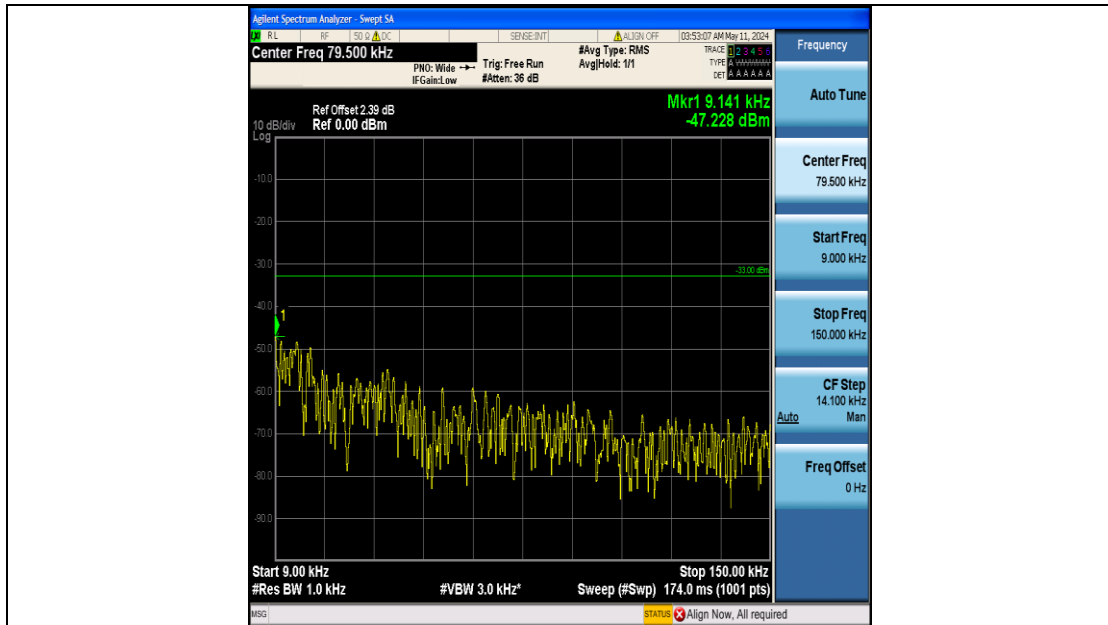

Band12_10MHz_16QAM_23060_50RB#0_0.15~30_0.15~30

Band12_10MHz_16QAM_23060_50RB#0_30~1000_30~1000

Band12_10MHz_16QAM_23060_50RB#0_1000~3000_1000~3000

Band12_10MHz_16QAM_23060_50RB#0_3000~10000_3000~10000

Band12_10MHz_16QAM_23095_50RB#0_0.009~0.15_0.009~0.15