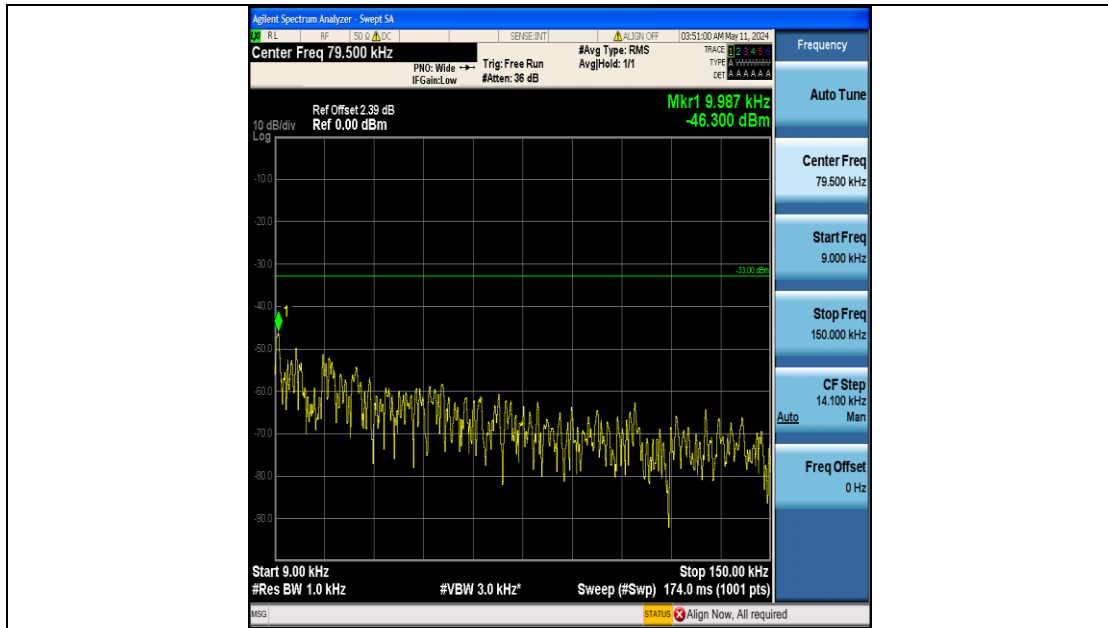

Band12_5MHz_16QAM_23155_25RB#0_1000~3000_1000~3000

Band12_5MHz_16QAM_23155_25RB#0_3000~10000_3000~10000

Band12_10MHz_QPSK_23060_50RB#0_0.009~0.15_0.009~0.15

Band12_10MHz_QPSK_23060_50RB#0_0.15~30_0.15~30