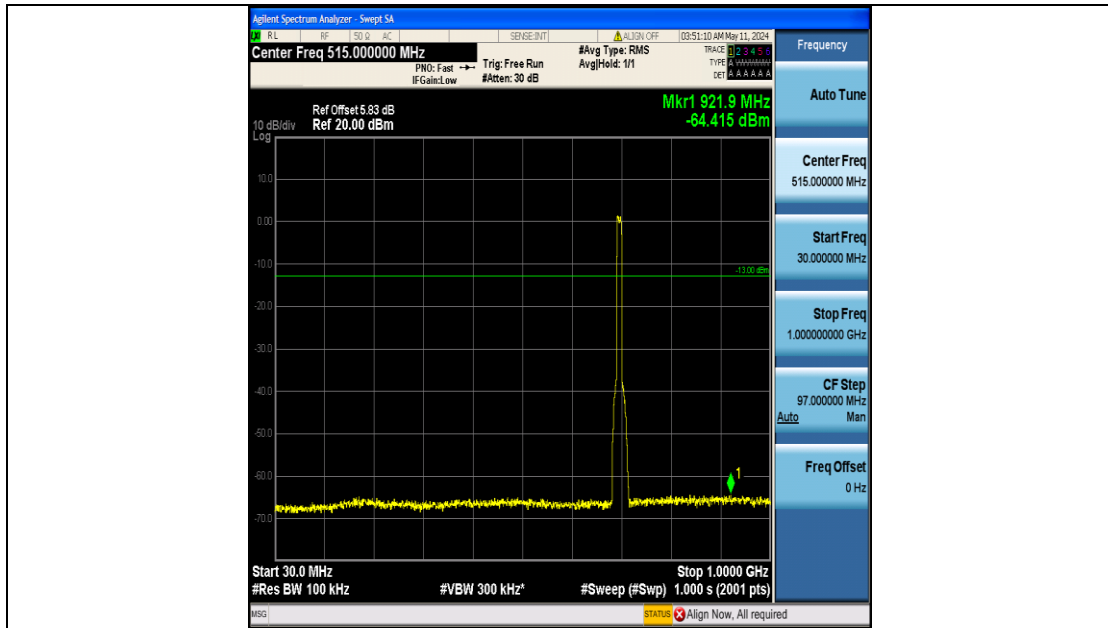

Band12_5MHz_16QAM_23155_25RB#0_1000~3000_1000~3000

Band12_5MHz_16QAM_23155_25RB#0_3000~10000_3000~10000

Band12_10MHz_QPSK_23060_50RB#0_0.009~0.15_0.009~0.15

Band12_10MHz_QPSK_23060_50RB#0_0.15~30_0.15~30