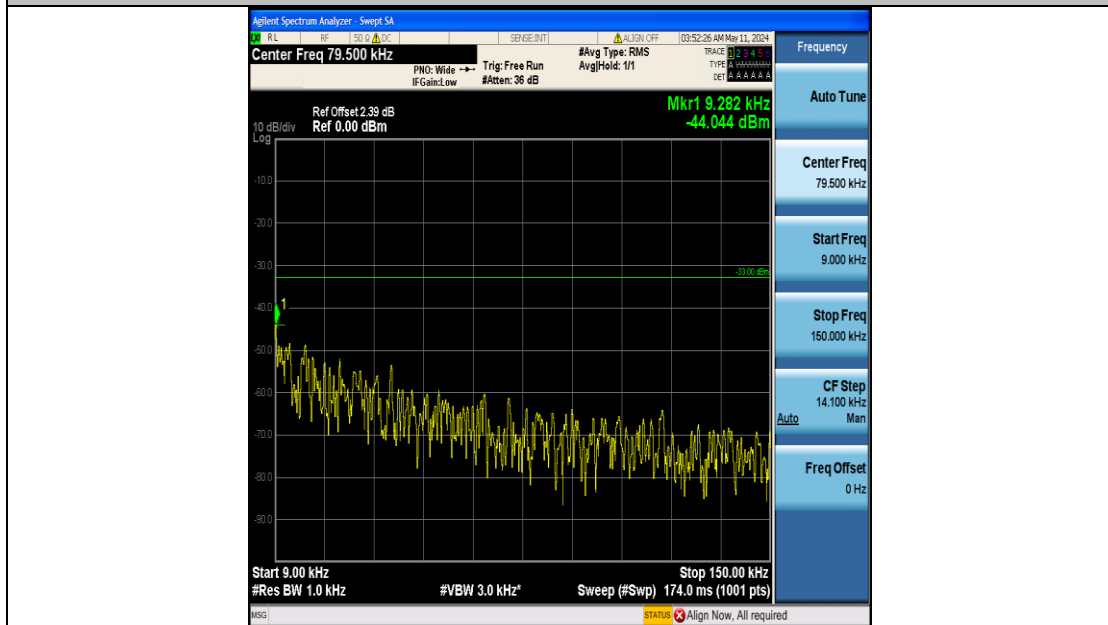

Band12_10MHz_QPSK_23095_50RB#0_0.009~0.15_0.009~0.15