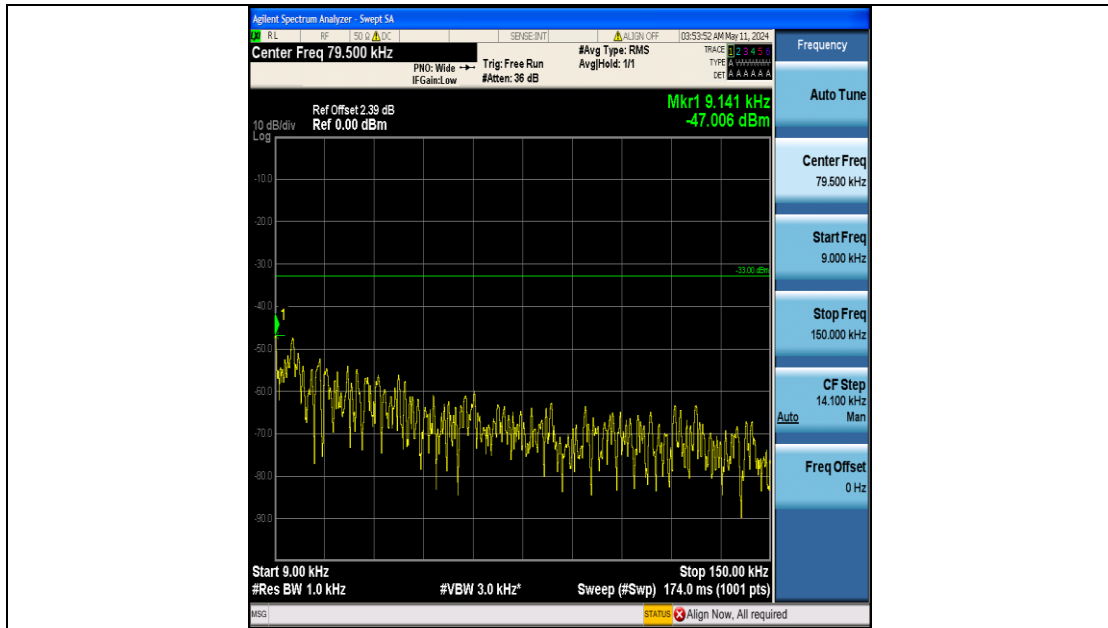

Band12_10MHz_QPSK_23095_50RB#0_0.15~30_0.15~30

Band12_10MHz_QPSK_23095_50RB#0_30~1000_30~1000

Band12_10MHz_QPSK_23095_50RB#0_1000~3000_1000~3000

Band12_10MHz_QPSK_23095_50RB#0_3000~10000_3000~10000

Band12_10MHz_QPSK_23130_50RB#0_0.009~0.15_0.009~0.15