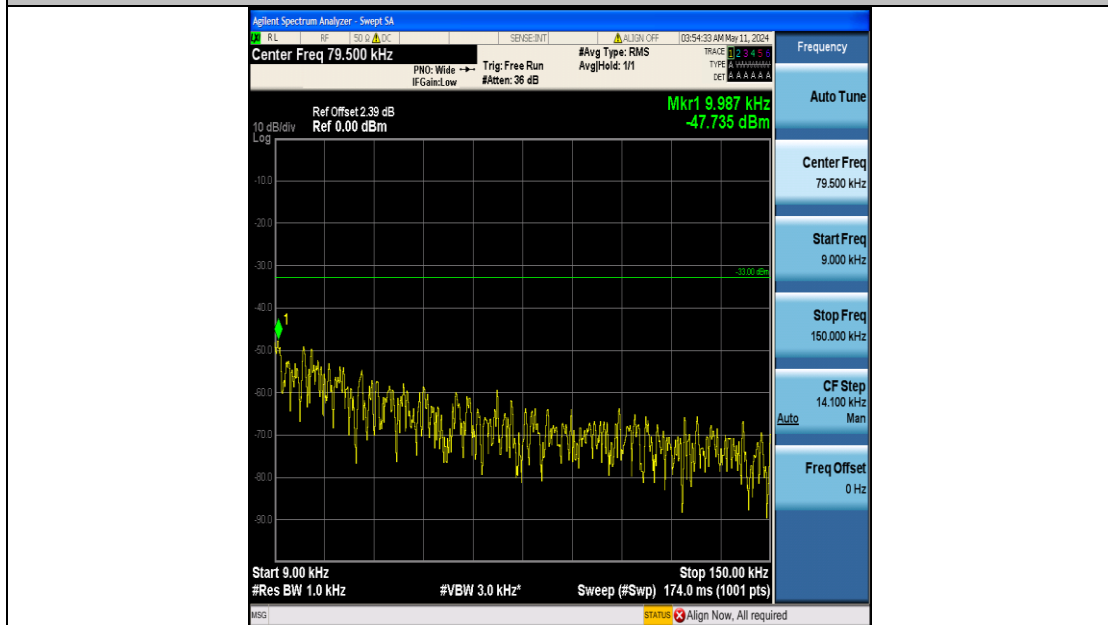

Band12_10MHz_16QAM_23095_50RB#0_0.15~30_0.15~30

Band12_10MHz_16QAM_23095_50RB#0_30~1000_30~1000

Band12_10MHz_16QAM_23095_50RB#0_1000~3000_1000~3000

Band12_10MHz_16QAM_23095_50RB#0_3000~10000_3000~10000

Band12_10MHz_16QAM_23130_50RB#0_0.009~0.15_0.009~0.15