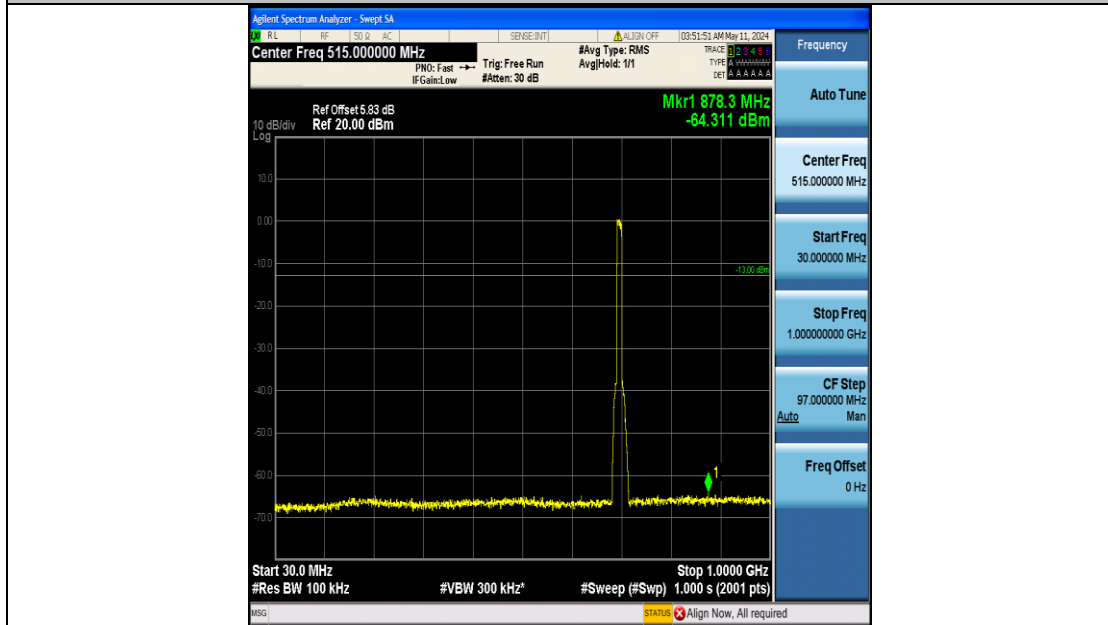

Band12_10MHz_16QAM_23060_50RB#0_30~1000_30~1000