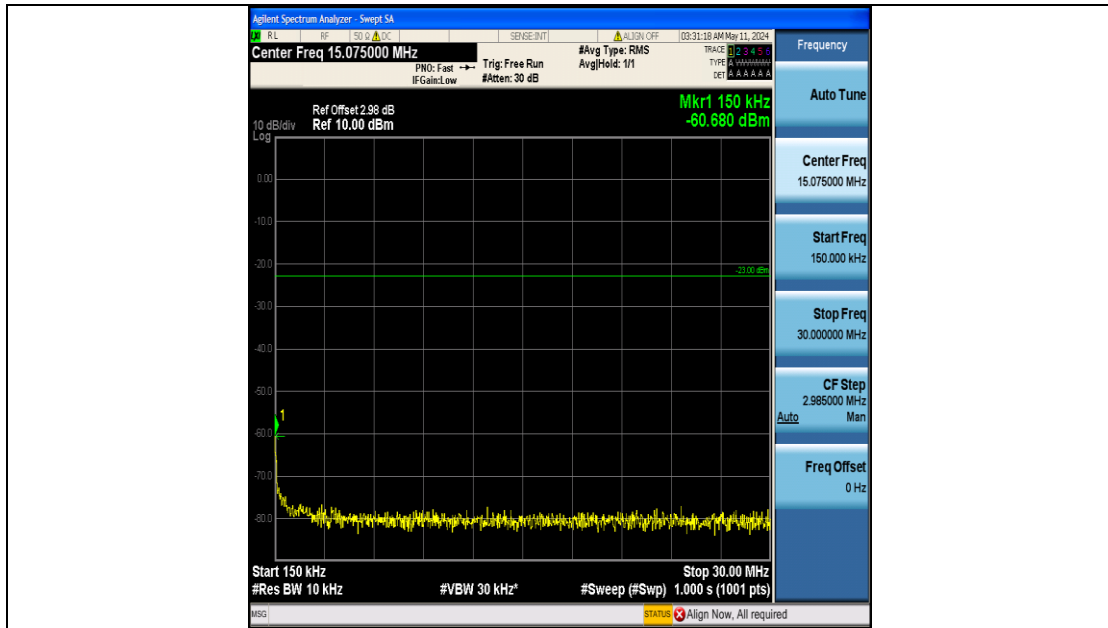

Band12_3MHz_16QAM_23095_15RB#0_0.15~30_0.15~30

Band12_3MHz_16QAM_23095_15RB#0_30~1000_30~1000

Band12_3MHz_16QAM_23095_15RB#0_1000~3000_1000~3000

Band12_3MHz_16QAM_23095_15RB#0_3000~10000_3000~10000

Band12_3MHz_16QAM_23165_15RB#0_0.009~0.15_0.009~0.15