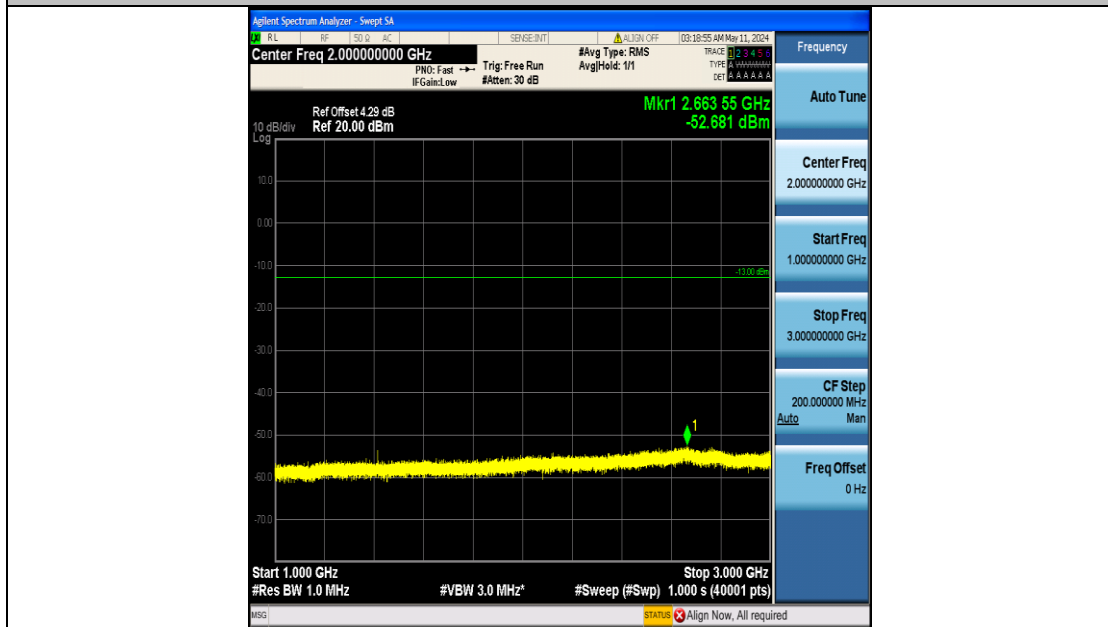

Band12_1.4MHz_16QAM_23017_6RB#0_3000~10000_3000~10000

Band12_1.4MHz_16QAM_23095_6RB#0_0.009~0.15_0.009~0.15

Band12_1.4MHz_16QAM_23095_6RB#0_0.15~30_0.15~30

Band12_1.4MHz_16QAM_23095_6RB#0_30~1000_30~1000