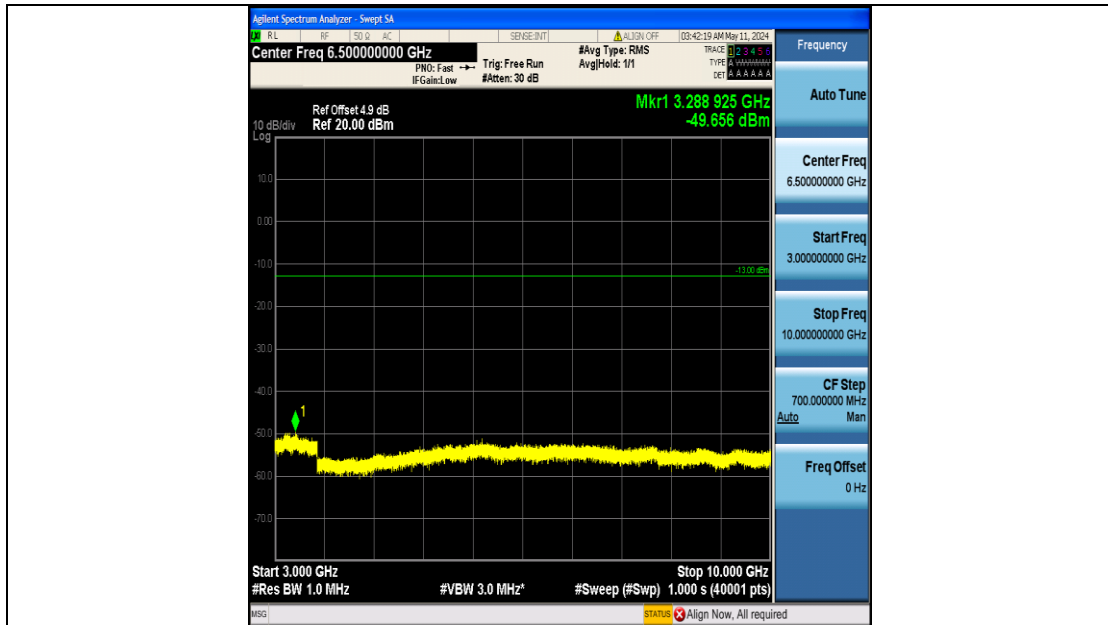

Band12_5MHz_16QAM_23095_25RB#0_1000~3000_1000~3000

Band12_5MHz_16QAM_23095_25RB#0_3000~10000_3000~10000