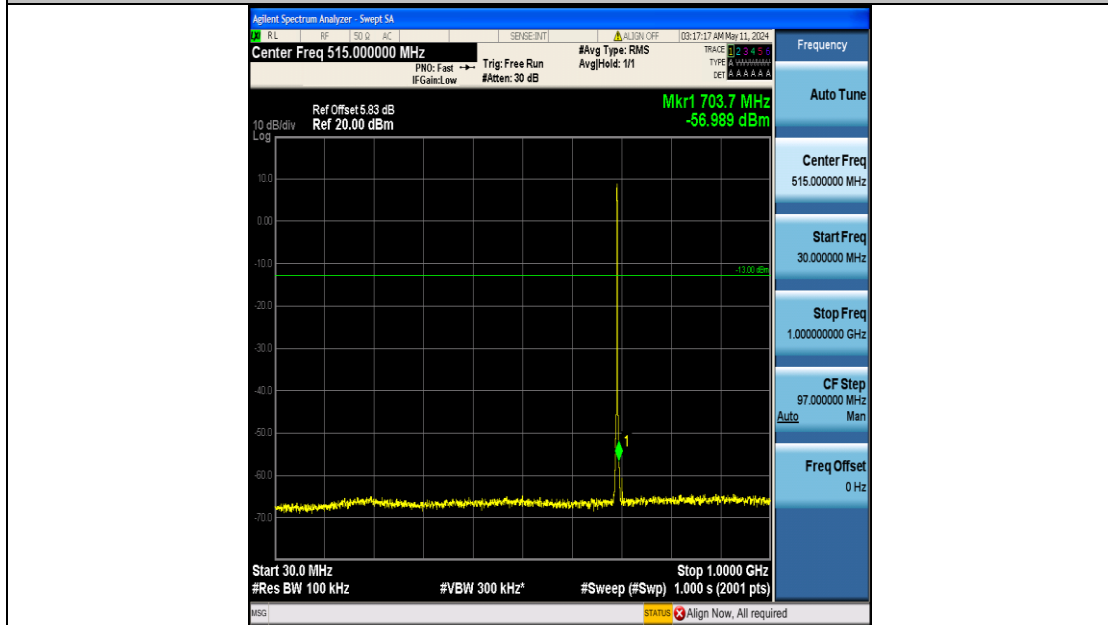

Band12_1.4MHz_QPSK_23173_6RB#0_3000~10000_3000~10000

Band12_1.4MHz_16QAM_23017_6RB#0_0.009~0.15_0.009~0.15

Band12_1.4MHz_16QAM_23017_6RB#0_0.15~30_0.15~30

Band12_1.4MHz_16QAM_23017_6RB#0_30~1000_30~1000

Band12_1.4MHz_16QAM_23017_6RB#0_1000~3000_1000~3000