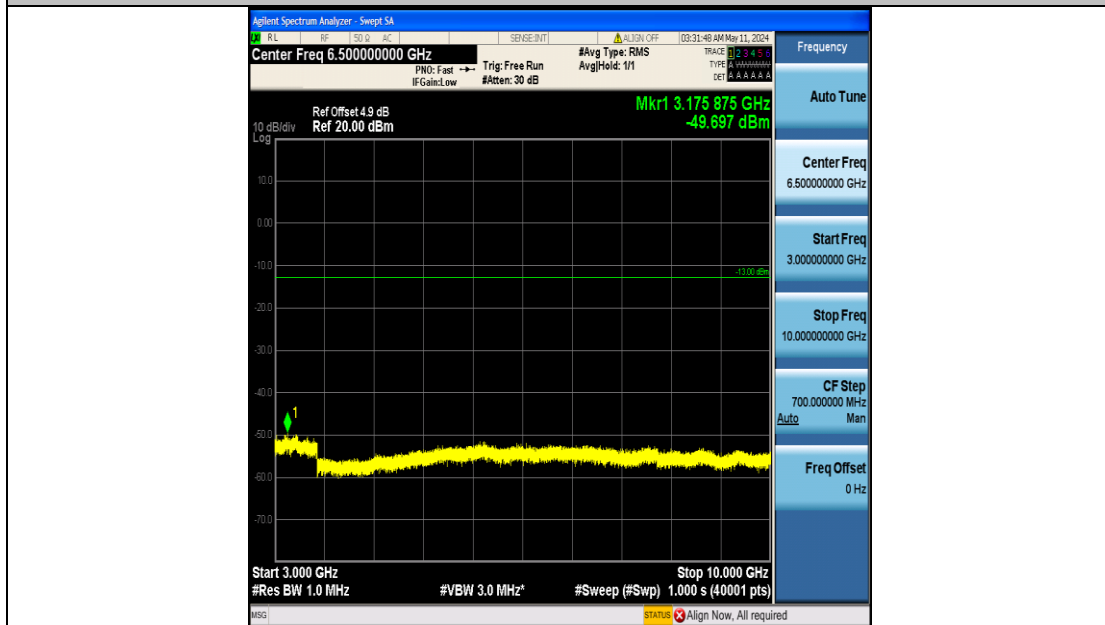

Band12_3MHz_16QAM_23165_15RB#0_1000~3000_1000~3000

Band12_3MHz_16QAM_23165_15RB#0_3000~10000_3000~10000