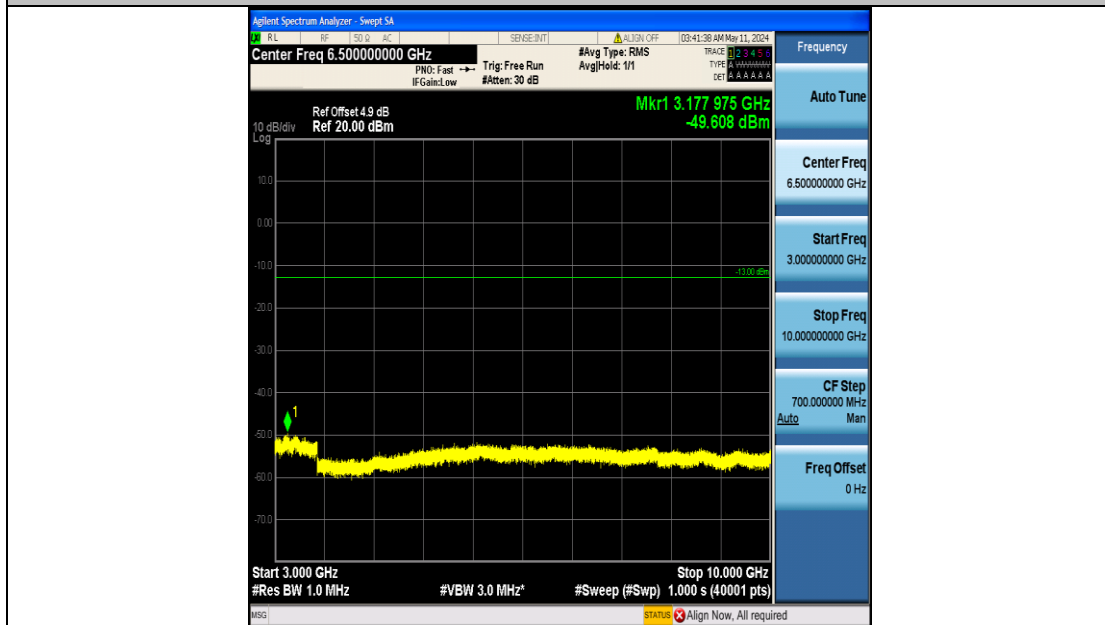

Band12_5MHz_QPSK_23095_25RB#0_1000~3000_1000~3000

Band12_5MHz_QPSK_23095_25RB#0_3000~10000_3000~10000