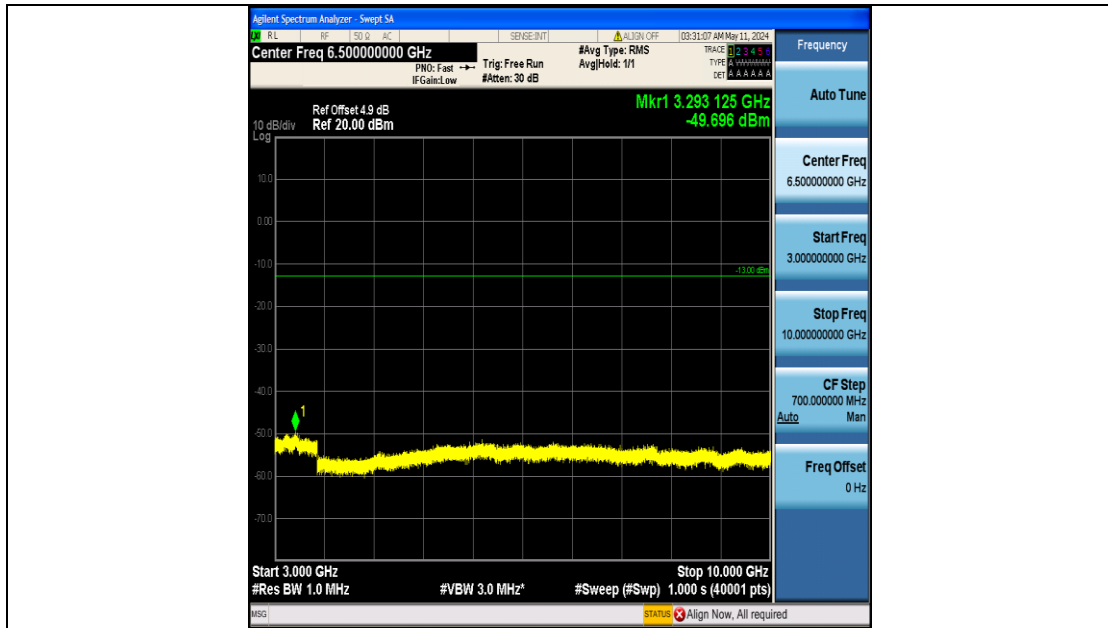

Band12_3MHz_QPSK_23165_15RB#0_1000~3000_1000~3000

Band12_3MHz_QPSK_23165_15RB#0_3000~10000_3000~10000