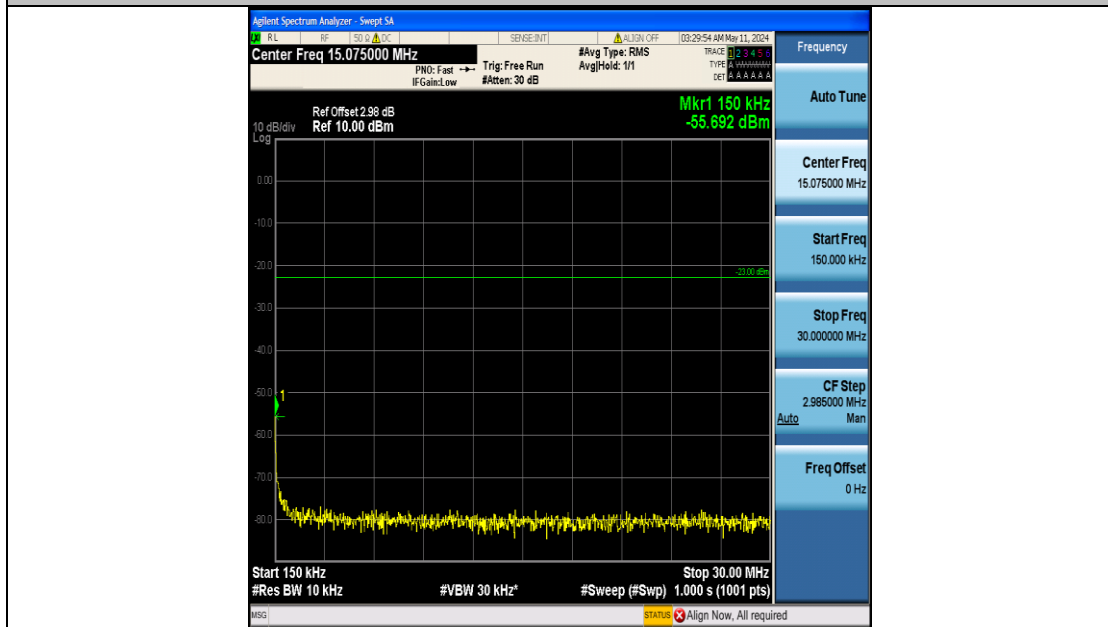

Band12_3MHz_16QAM_23025_15RB#0_0.15~30_0.15~30

Band12_3MHz_16QAM_23025_15RB#0_30~1000_30~1000

Band12_3MHz_16QAM_23025_15RB#0_1000~3000_1000~3000

Band12_3MHz_16QAM_23025_15RB#0_3000~10000_3000~10000

Band12_3MHz_16QAM_23095_15RB#0_0.009~0.15_0.009~0.15