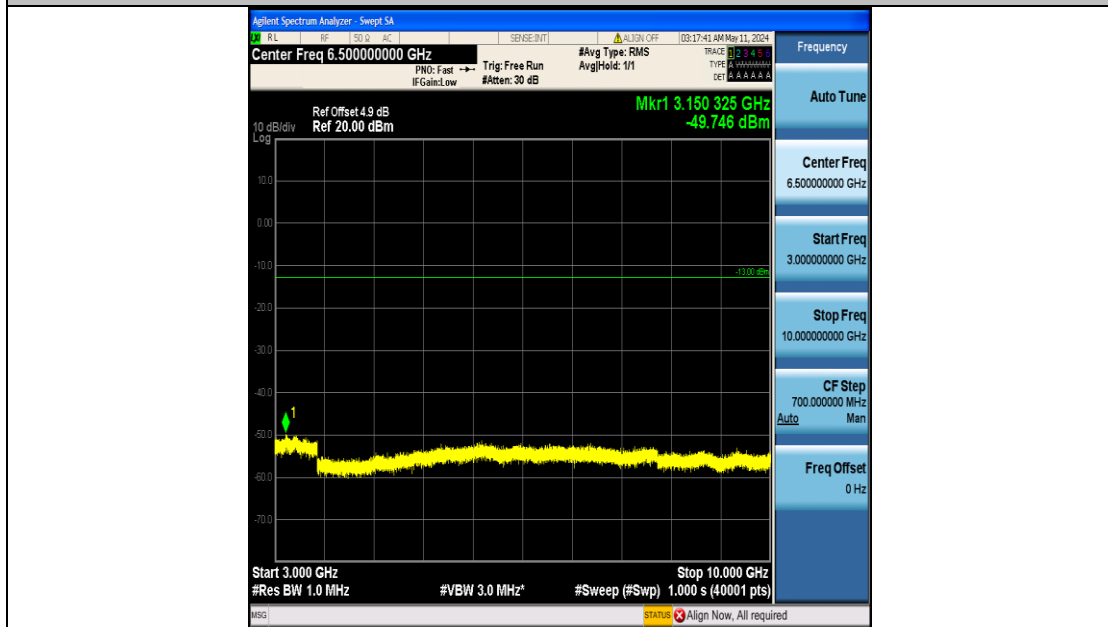

Band12_1.4MHz_QPSK_23173_6RB#0_3000~10000_3000~10000

Band12_1.4MHz_16QAM_23017_6RB#0_0.009~0.15_0.009~0.15

Band12_1.4MHz_16QAM_23017_6RB#0_0.15~30_0.15~30

Band12_1.4MHz_16QAM_23017_6RB#0_30~1000_30~1000

Band12_1.4MHz_16QAM_23017_6RB#0_1000~3000_1000~3000