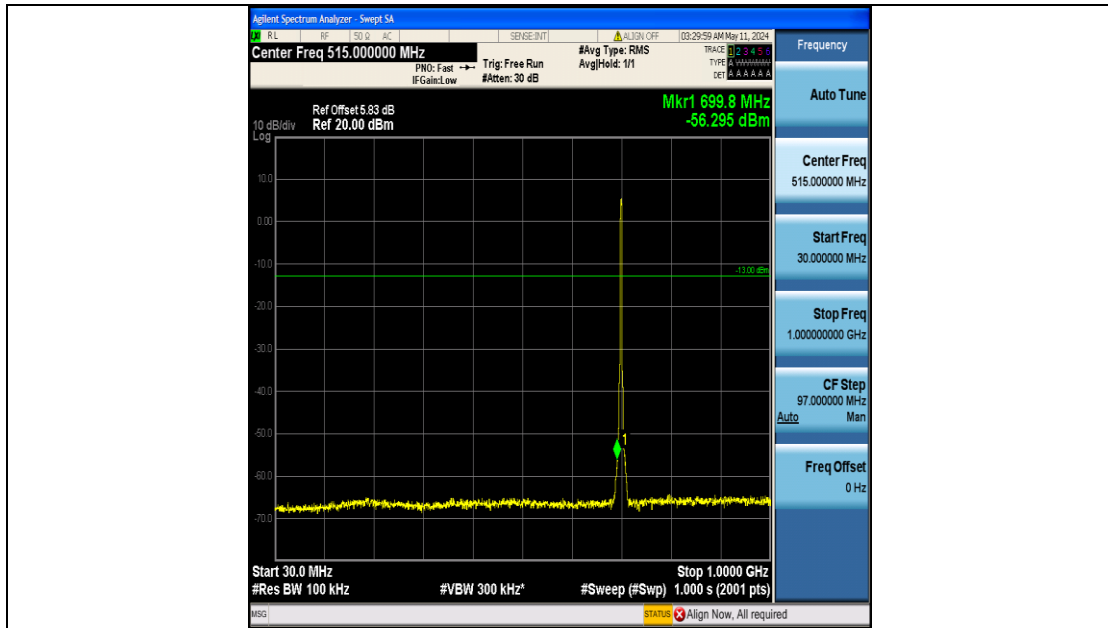

Band12_3MHz_16QAM_23095_15RB#0_0.15~30_0.15~30

Band12_3MHz_16QAM_23095_15RB#0_30~1000_30~1000