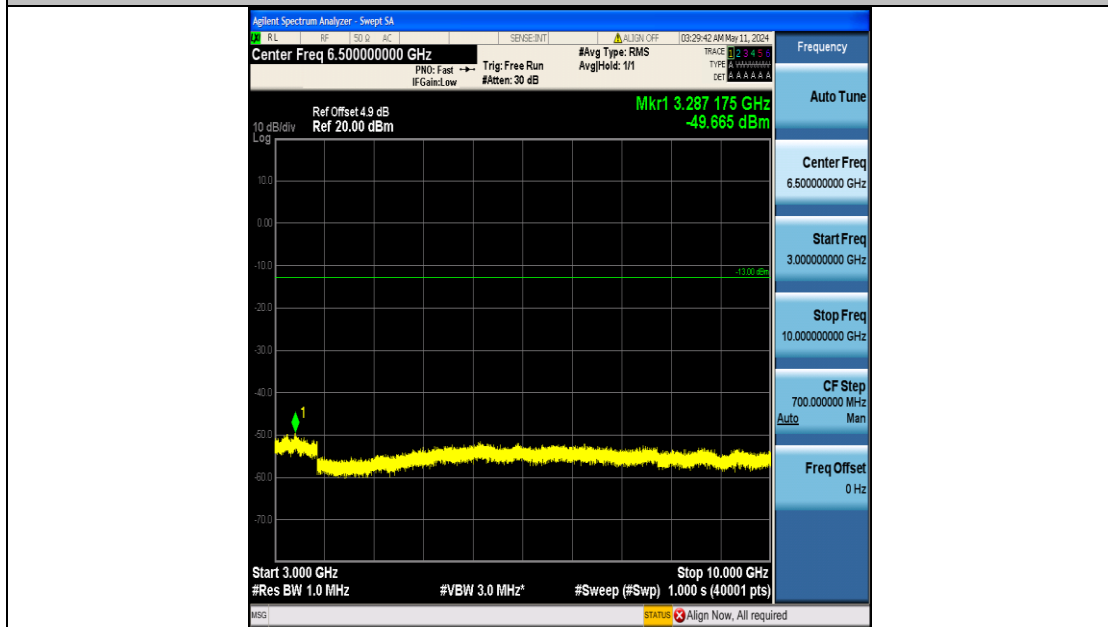

Band12_3MHz_QPSK_23095_15RB#0_1000~3000_1000~3000

Band12_3MHz_QPSK_23095_15RB#0_3000~10000_3000~10000