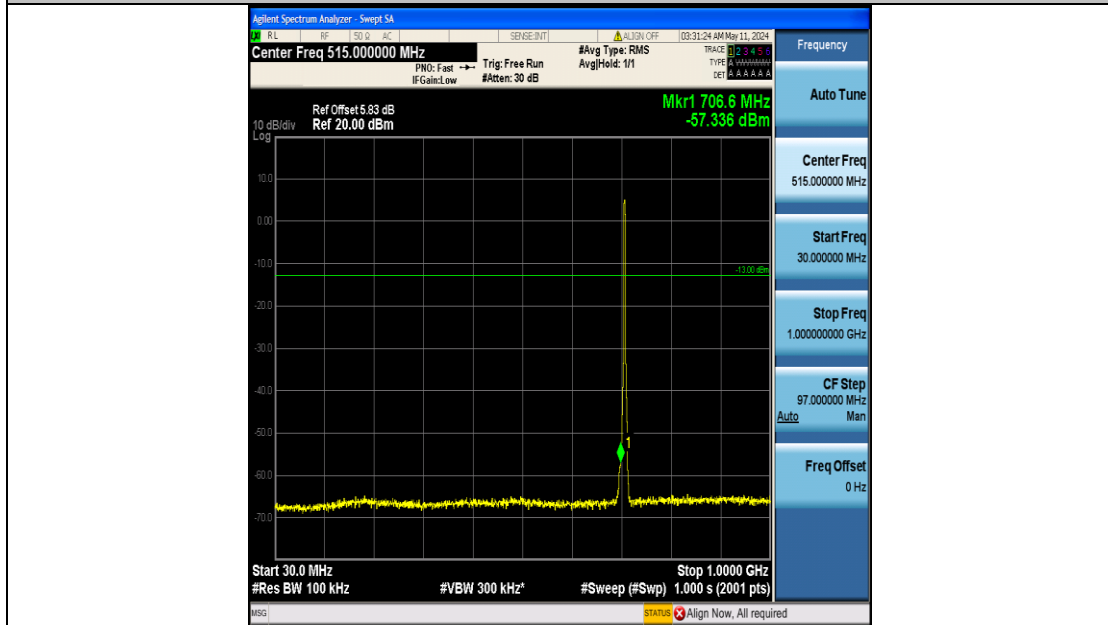

Band12_3MHz_16QAM_23165_15RB#0_0.15~30_0.15~30

Band12_3MHz_16QAM_23165_15RB#0_30~1000_30~1000