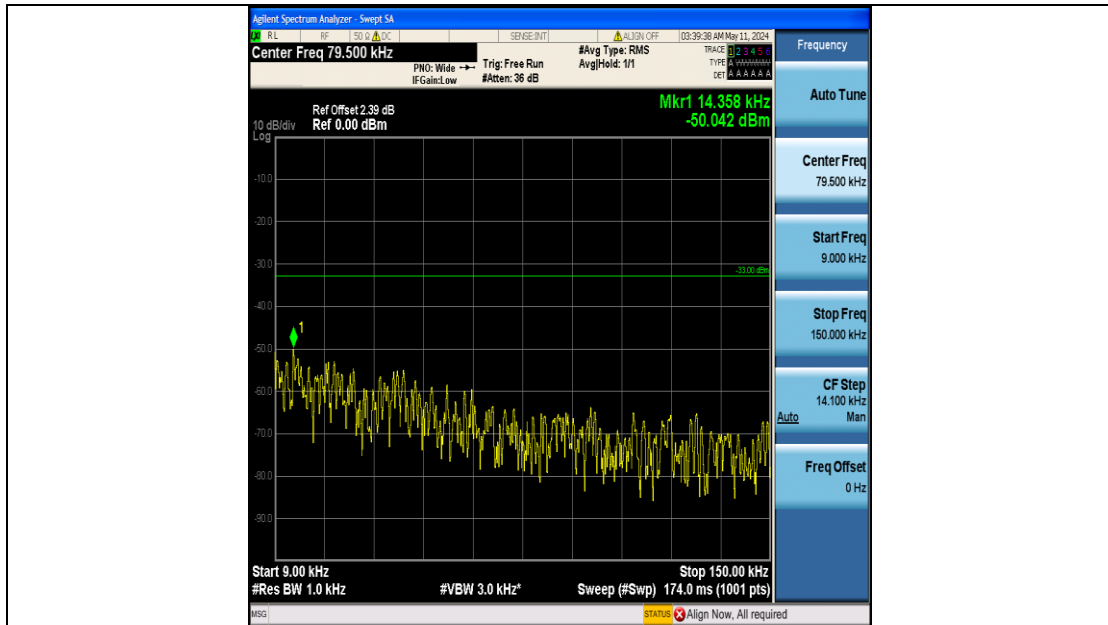

Band12_3MHz_16QAM_23165_15RB#0_0.15~30_0.15~30

Band12_3MHz_16QAM_23165_15RB#0_30~1000_30~1000

Band12_3MHz_16QAM_23165_15RB#0_1000~3000_1000~3000

Band12_3MHz_16QAM_23165_15RB#0_3000~10000_3000~10000

Band12_5MHz_QPSK_23035_25RB#0_0.009~0.15_0.009~0.15