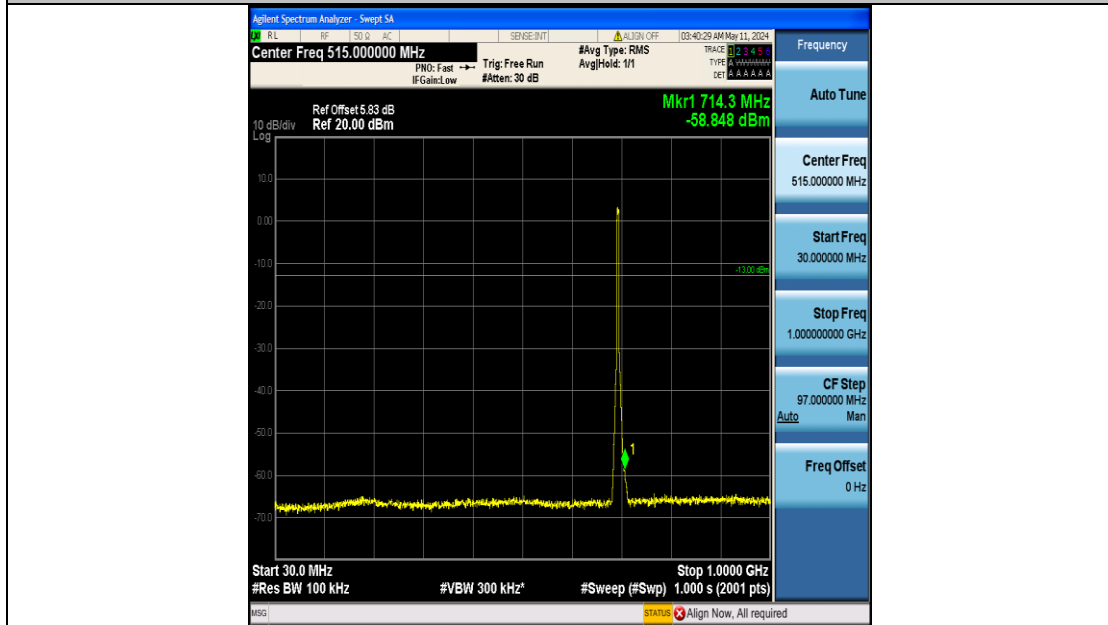

Band12_5MHz_16QAM_23035_25RB#0_0.15~30_0.15~30

Band12_5MHz_16QAM_23035_25RB#0_30~1000_30~1000