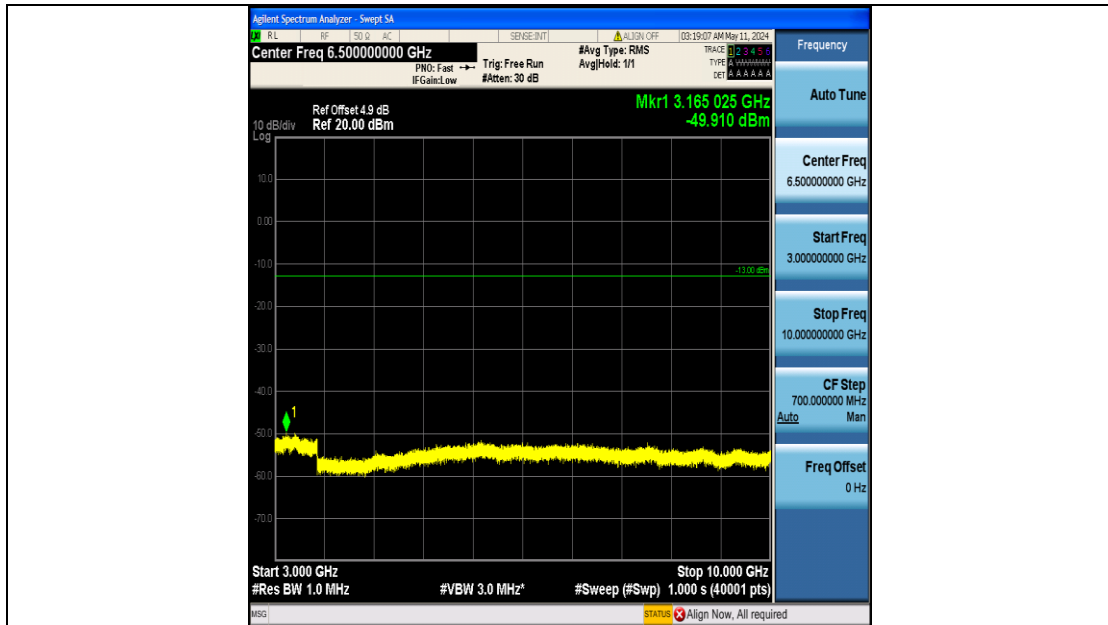

Band12_1.4MHz_16QAM_23095_6RB#0_1000~3000_1000~3000

Band12_1.4MHz_16QAM_23095_6RB#0_3000~10000_3000~10000