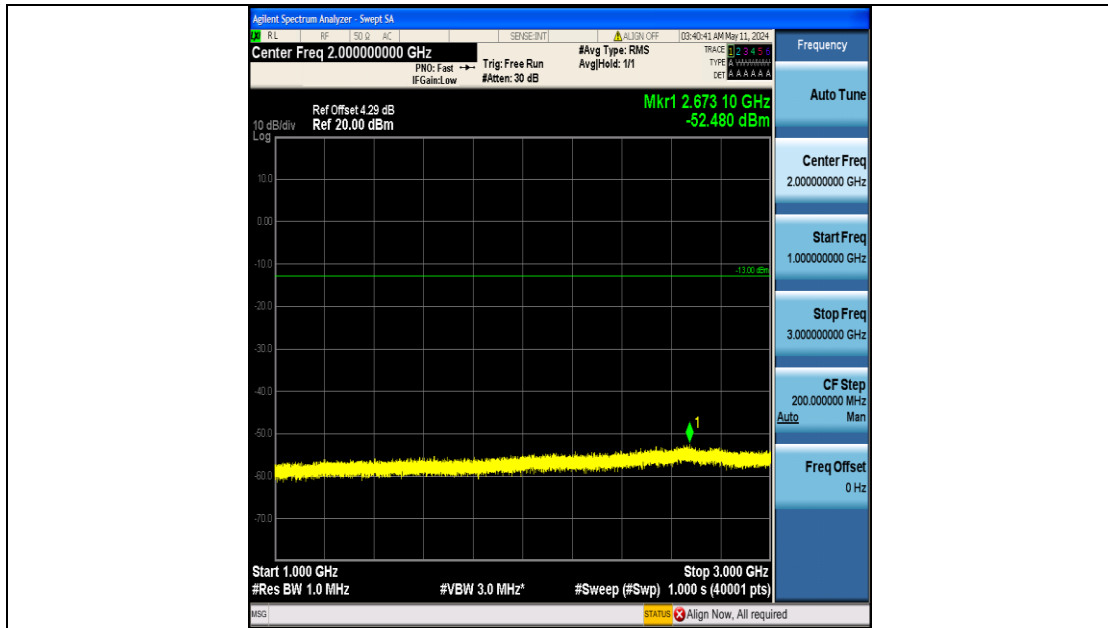

Band12_5MHz_16QAM_23035_25RB#0_30~1000_30~1000

Band12_5MHz_16QAM_23035_25RB#0_1000~3000_1000~3000