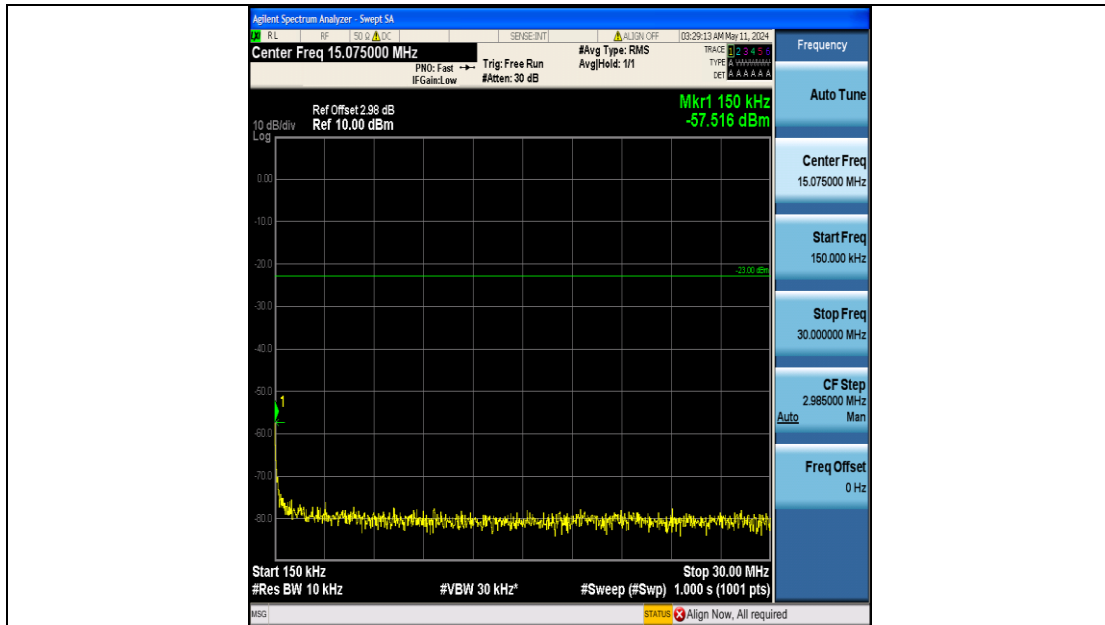

Band12_3MHz_QPSK_23025_15RB#0_0.15~30_0.15~30

Band12_3MHz_QPSK_23025_15RB#0_30~1000_30~1000

Band12_3MHz_QPSK_23025_15RB#0_1000~3000_1000~3000

Band12_3MHz_QPSK_23025_15RB#0_3000~10000_3000~10000

Band12_3MHz_QPSK_23095_15RB#0_0.009~0.15_0.009~0.15