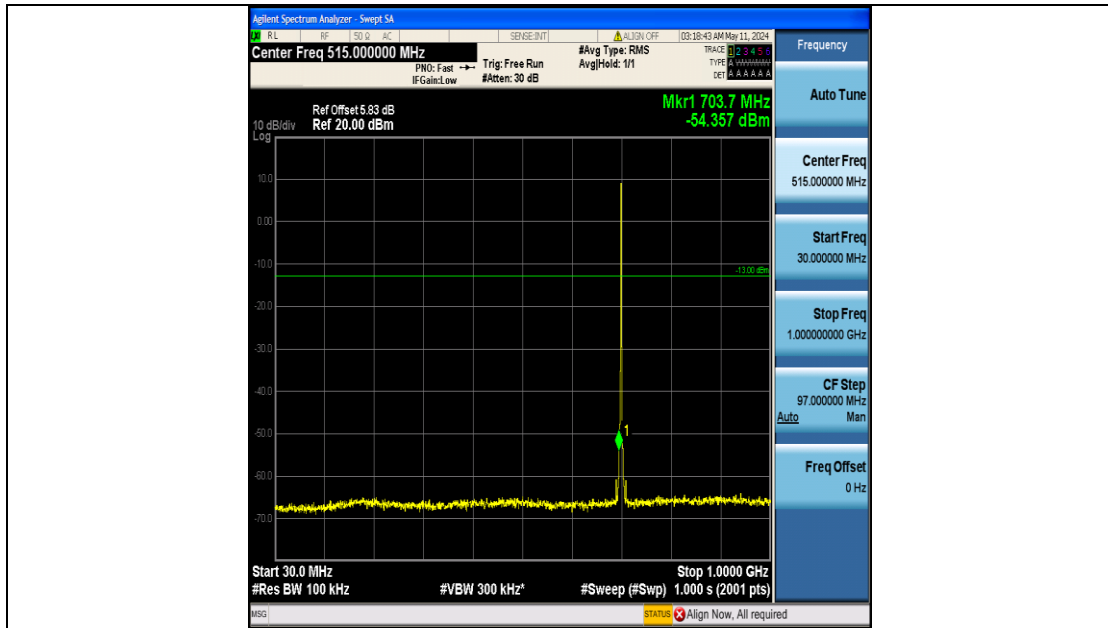

Band12_1.4MHz_16QAM_23095_6RB#0_0.15~30_0.15~30

Band12_1.4MHz_16QAM_23095_6RB#0_30~1000_30~1000