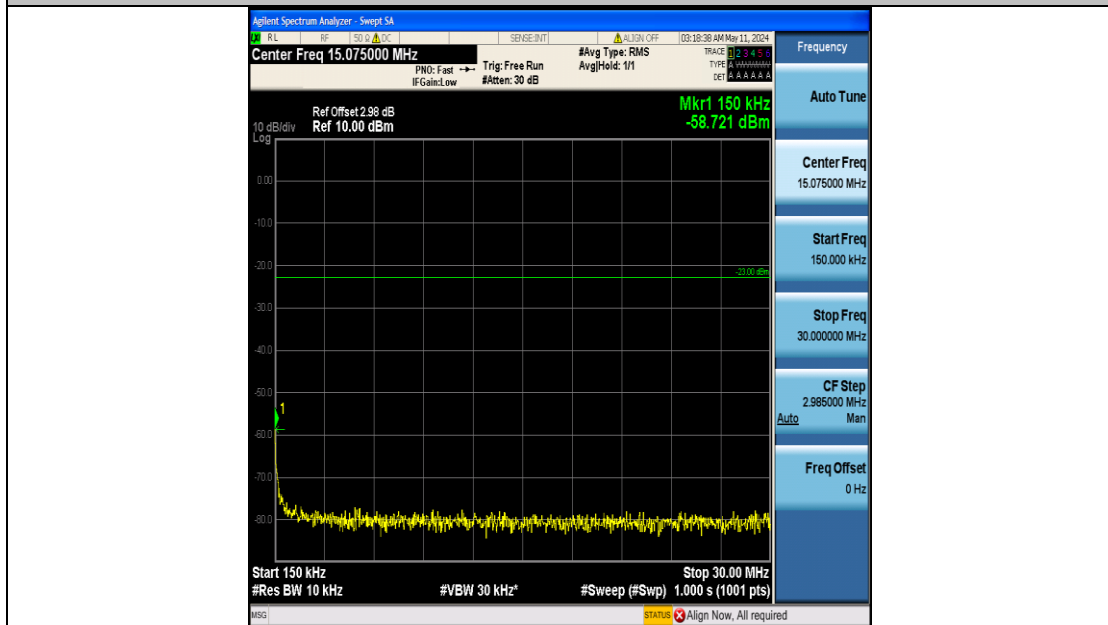

Band12_1.4MHz_16QAM_23095_6RB#0_0.009~0.15_0.009~0.15

Band12_1.4MHz_16QAM_23095_6RB#0_0.15~30_0.15~30