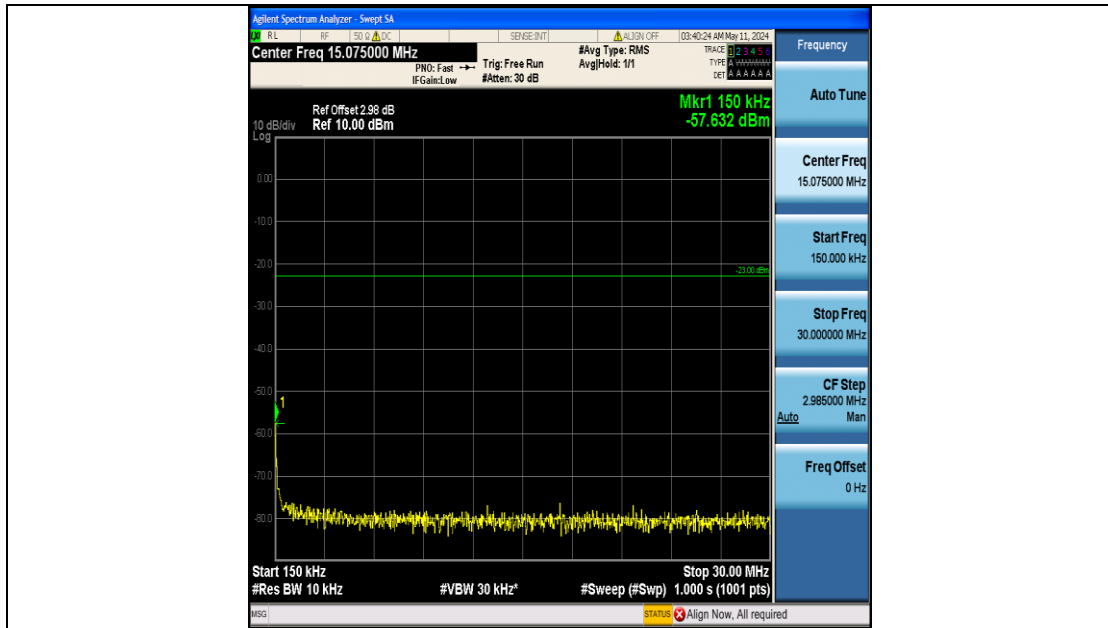

Band12_5MHz_QPSK_23155_25RB#0_0.15~30_0.15~30

Band12_5MHz_QPSK_23155_25RB#0_30~1000_30~1000

Band12_5MHz_QPSK_23155_25RB#0_1000~3000_1000~3000

Band12_5MHz_QPSK_23155_25RB#0_3000~10000_3000~10000

Band12_5MHz_16QAM_23035_25RB#0_0.009~0.15_0.009~0.15