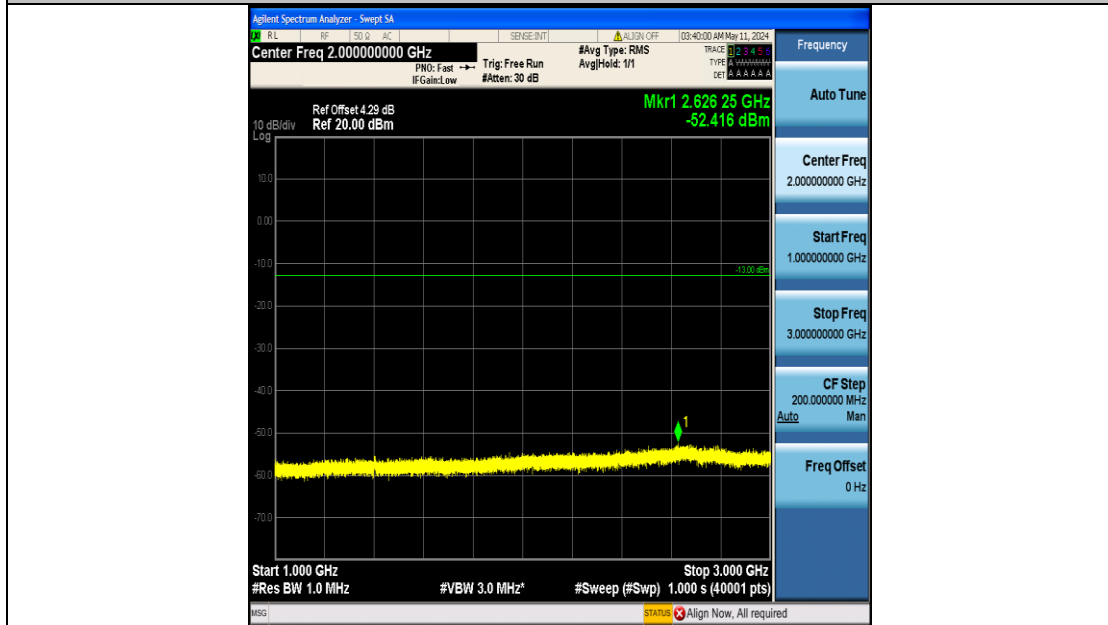

Band12_5MHz_QPSK_23035_25RB#0_30~1000_30~1000

Band12_5MHz_QPSK_23035_25RB#0_1000~3000_1000~3000