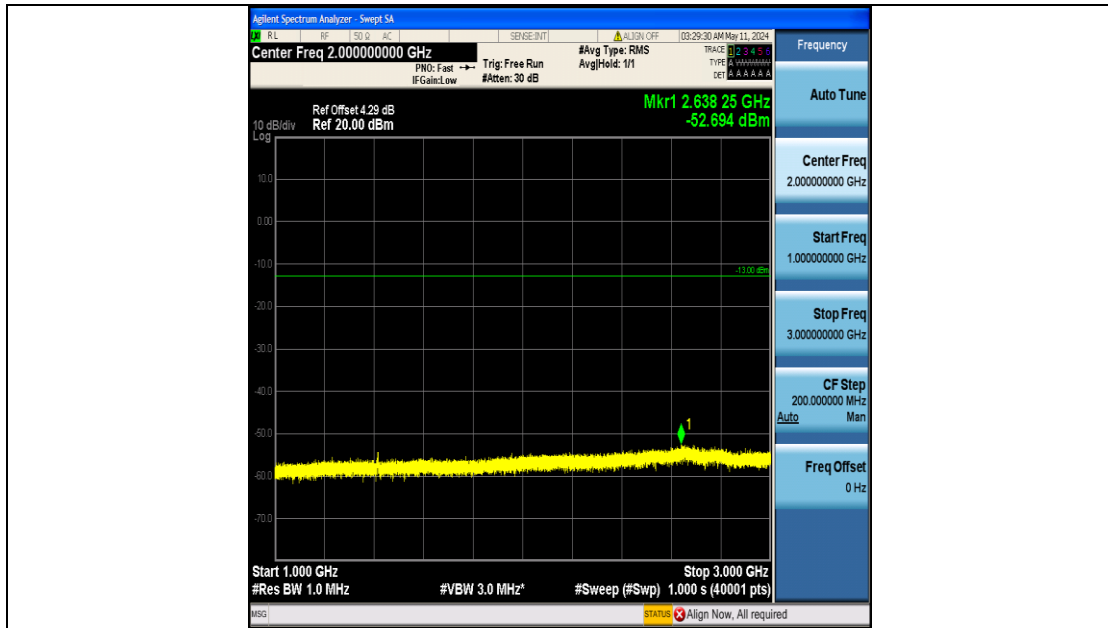

Band12_3MHz_QPSK_23095_15RB#0_30~1000_30~1000

Band12_3MHz_QPSK_23095_15RB#0_1000~3000_1000~3000