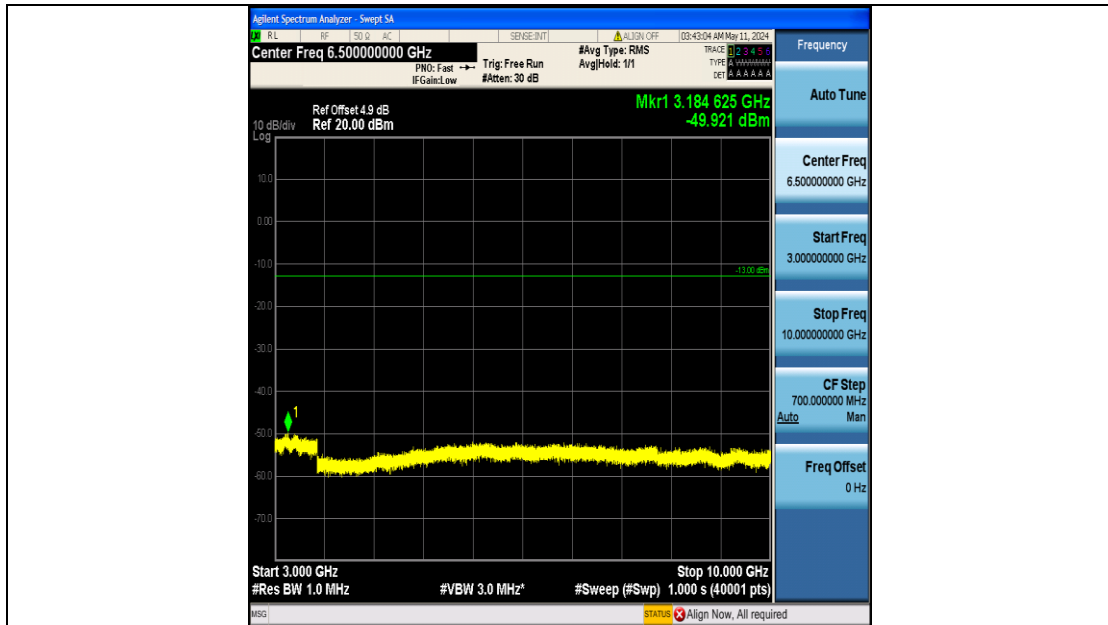

Band12_5MHz_QPSK_23155_25RB#0_1000~3000_1000~3000

Band12_5MHz_QPSK_23155_25RB#0_3000~10000_3000~10000