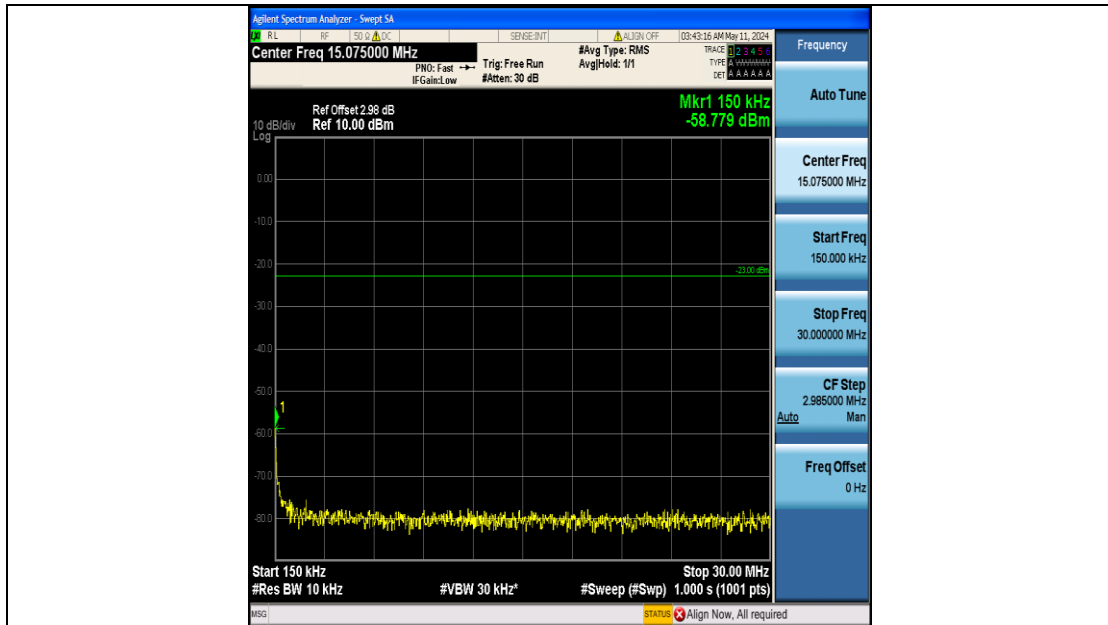

Band12_5MHz_16QAM_23095_25RB#0_0.15~30_0.15~30

Band12_5MHz_16QAM_23095_25RB#0_30~1000_30~1000

Band12_5MHz_16QAM_23095_25RB#0_1000~3000_1000~3000

Band12_5MHz_16QAM_23095_25RB#0_3000~10000_3000~10000

Band12_5MHz_16QAM_23155_25RB#0_0.009~0.15_0.009~0.15