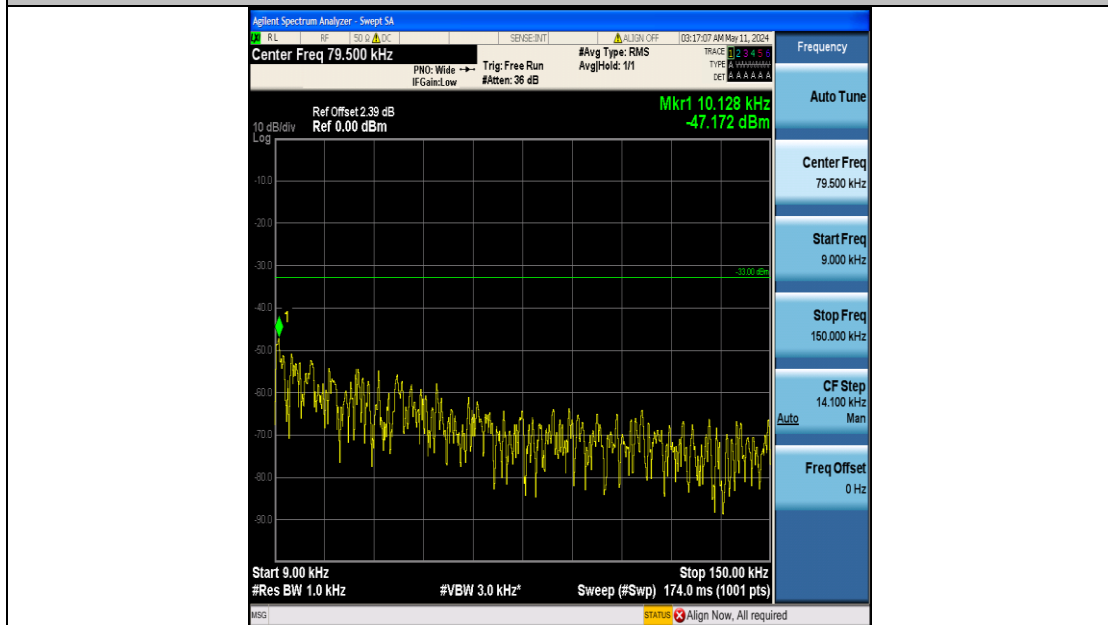

Band12_1.4MHz_QPSK_23173_6RB#0_3000~10000_3000~10000

Band12_1.4MHz_16QAM_23017_6RB#0_0.009~0.15_0.009~0.15

Band12_1.4MHz_16QAM_23017_6RB#0_0.15~30_0.15~30

Band12_1.4MHz_16QAM_23017_6RB#0_30~1000_30~1000

Band12_1.4MHz_16QAM_23017_6RB#0_1000~3000_1000~3000