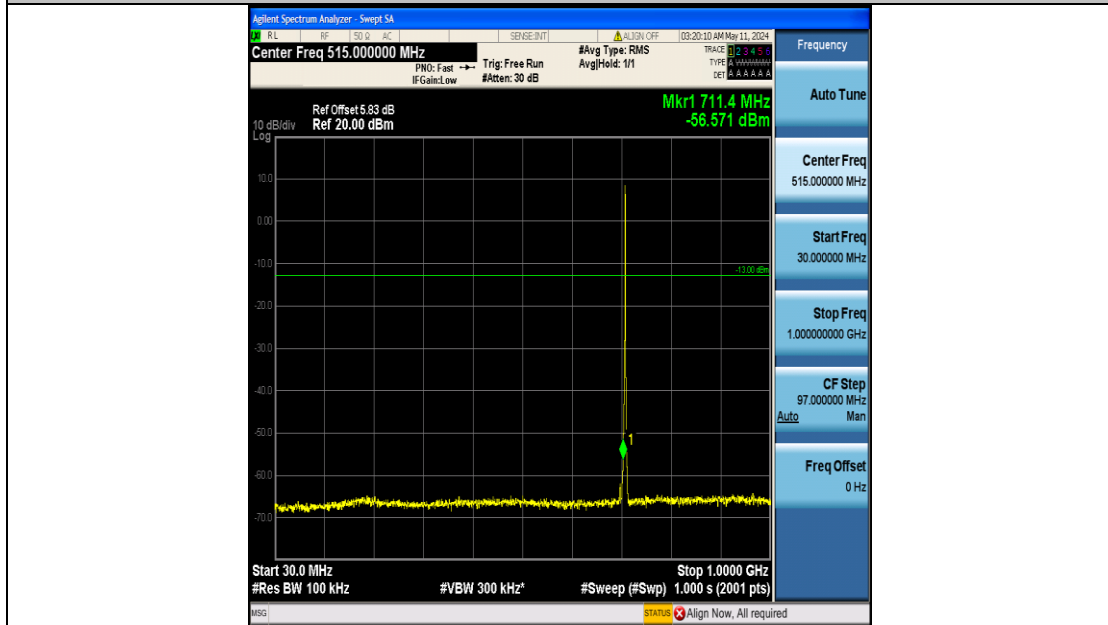

Band12_1.4MHz_16QAM_23095_6RB#0_1000~3000_1000~3000

Band12_1.4MHz_16QAM_23095_6RB#0_3000~10000_3000~10000

Band12_1.4MHz_16QAM_23173_6RB#0_0.009~0.15_0.009~0.15

Band12_1.4MHz_16QAM_23173_6RB#0_0.15~30_0.15~30