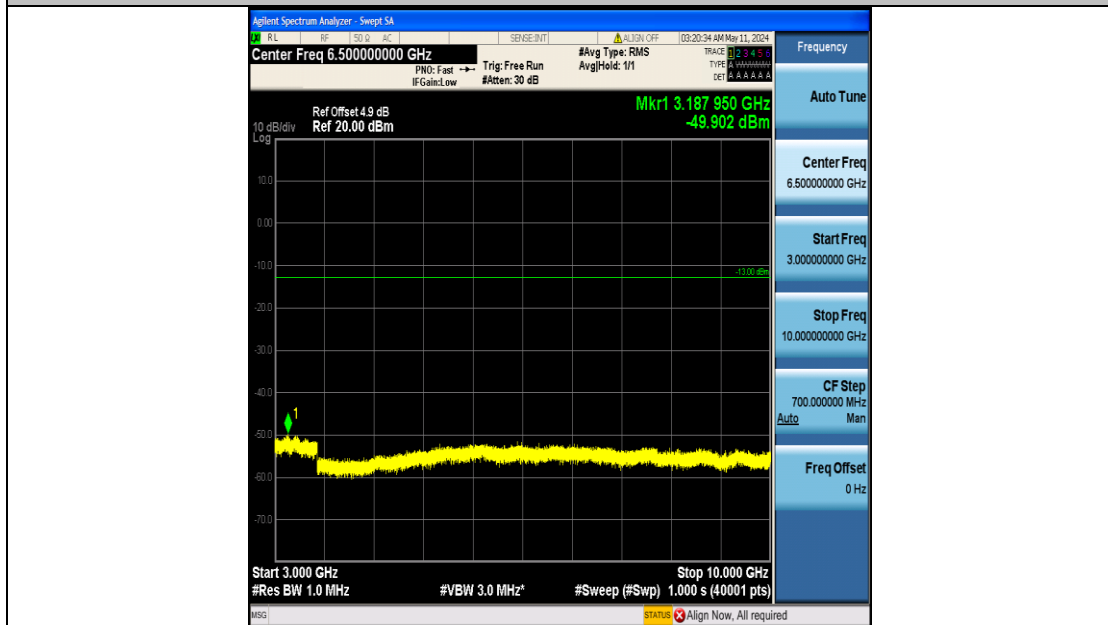

Band12_1.4MHz_16QAM_23173_6RB#0_1000~3000_1000~3000

Band12_1.4MHz_16QAM_23173_6RB#0_3000~10000_3000~10000