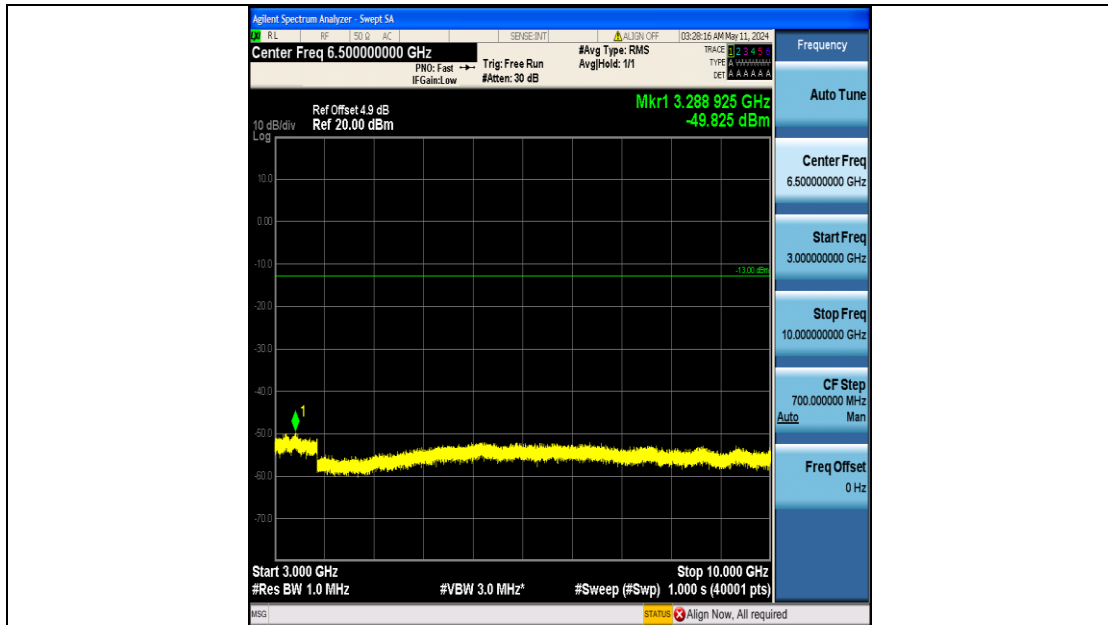

Band12_3MHz_QPSK_23025_15RB#0_1000~3000_1000~3000

Band12_3MHz_QPSK_23025_15RB#0_3000~10000_3000~10000