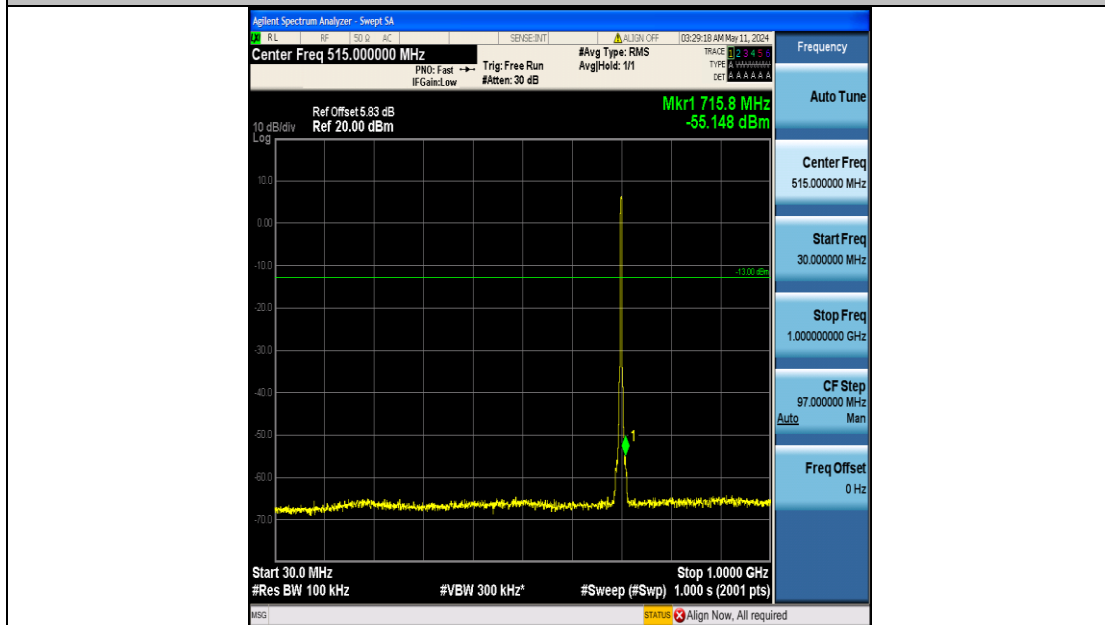

Band12_3MHz_QPSK_23095_15RB#0_0.15~30_0.15~30

Band12_3MHz_QPSK_23095_15RB#0_30~1000_30~1000