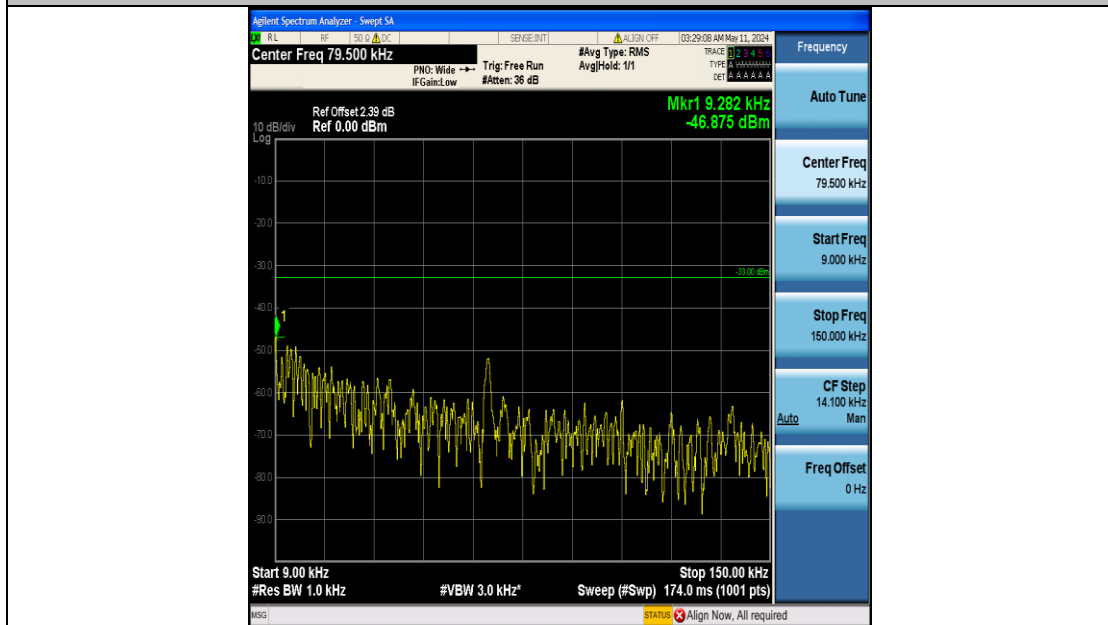

Band12_3MHz_QPSK_23025_15RB#0_0.15~30_0.15~30

Band12_3MHz_QPSK_23025_15RB#0_30~1000_30~1000

Band12_3MHz_QPSK_23025_15RB#0_1000~3000_1000~3000

Band12_3MHz_QPSK_23025_15RB#0_3000~10000_3000~10000

Band12_3MHz_QPSK_23095_15RB#0_0.009~0.15_0.009~0.15