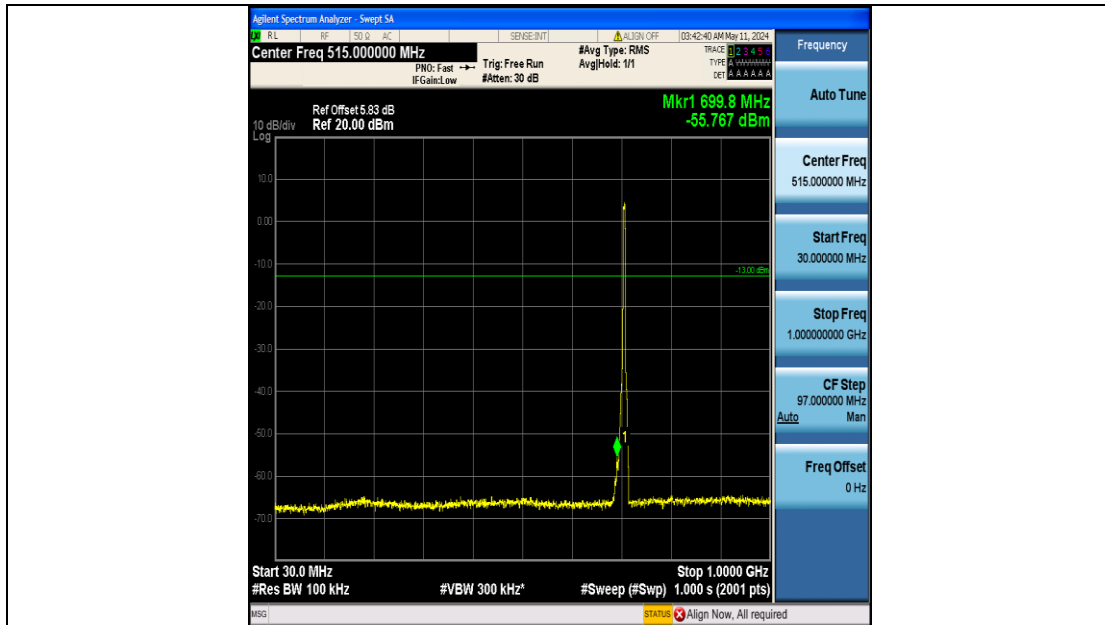

Band12_5MHz_QPSK_23155_25RB#0_0.15~30_0.15~30

Band12_5MHz_QPSK_23155_25RB#0_30~1000_30~1000