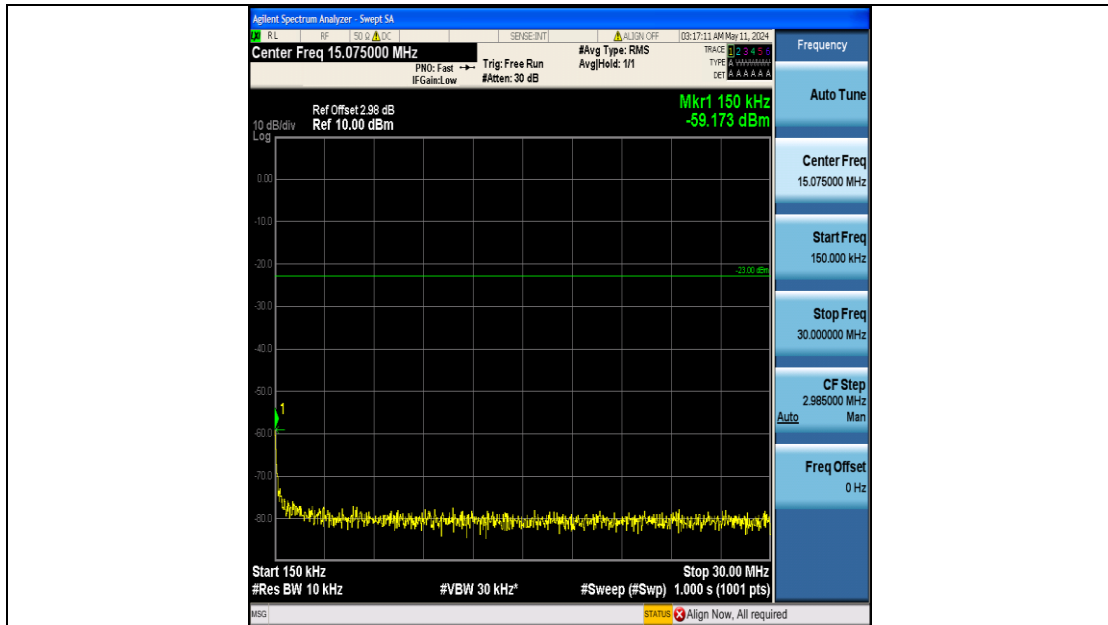

Band12_1.4MHz_QPSK_23173_6RB#0_3000~10000_3000~10000

Band12_1.4MHz_16QAM_23017_6RB#0_0.009~0.15_0.009~0.15

Band12_1.4MHz_16QAM_23017_6RB#0_0.15~30_0.15~30

Band12_1.4MHz_16QAM_23017_6RB#0_30~1000_30~1000

Band12_1.4MHz_16QAM_23017_6RB#0_1000~3000_1000~3000