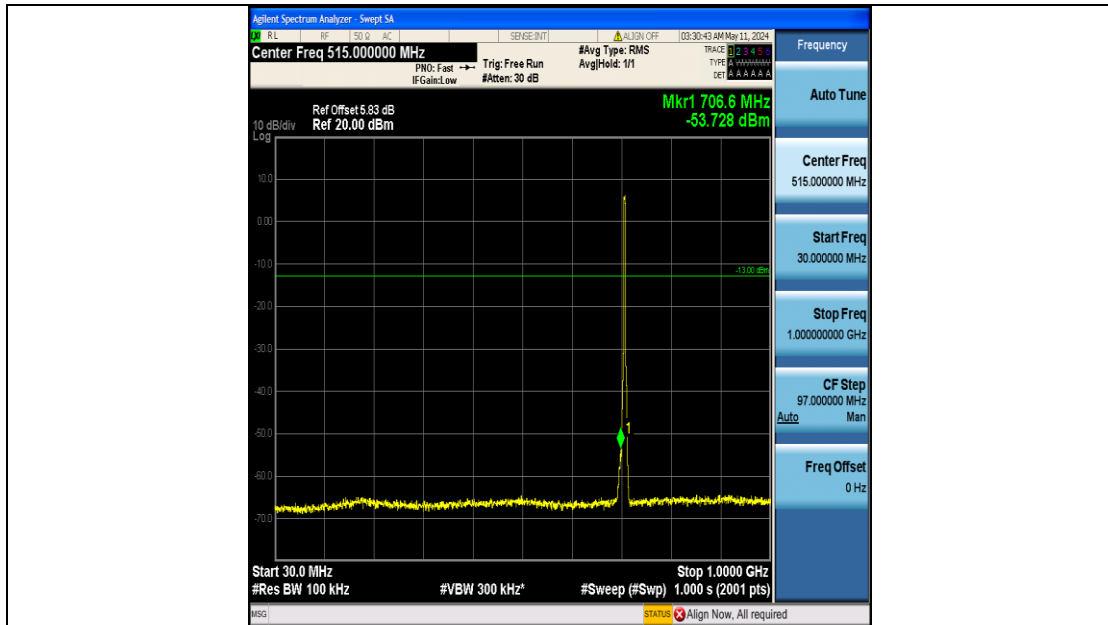

Band12_3MHz_QPSK_23165_15RB#0_0.15~30_0.15~30

Band12_3MHz_QPSK_23165_15RB#0_30~1000_30~1000