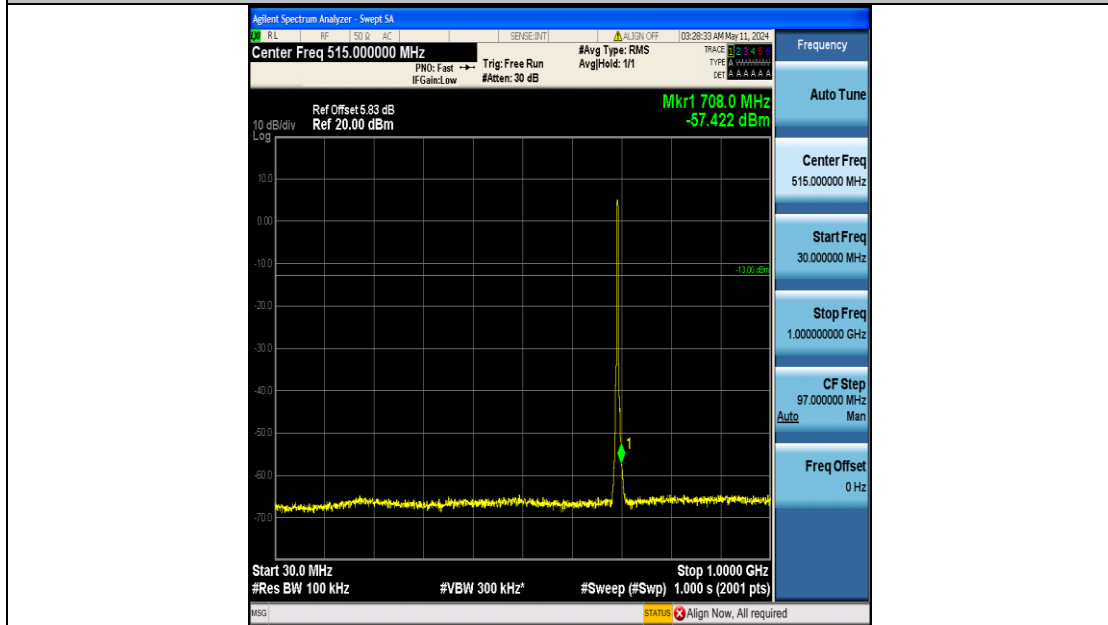

Band12_3MHz_16QAM_23025_15RB#0_0.15~30_0.15~30

Band12_3MHz_16QAM_23025_15RB#0_30~1000_30~1000