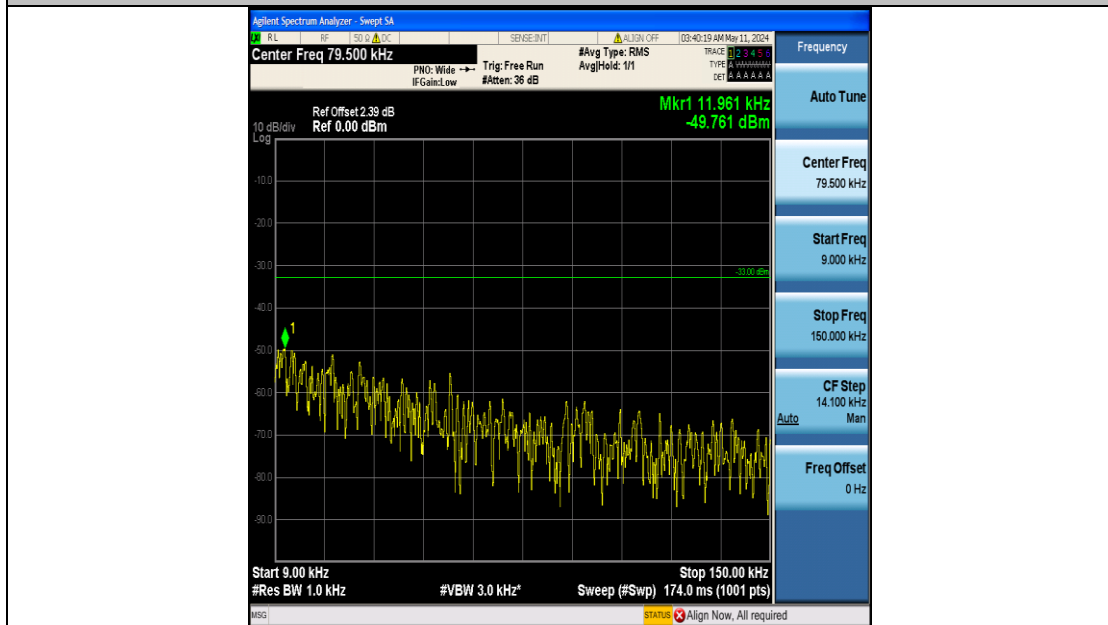

Band12_5MHz_QPSK_23155_25RB#0_0.15~30_0.15~30

Band12_5MHz_QPSK_23155_25RB#0_30~1000_30~1000

Band12_5MHz_QPSK_23155_25RB#0_1000~3000_1000~3000

Band12_5MHz_QPSK_23155_25RB#0_3000~10000_3000~10000

Band12_5MHz_16QAM_23035_25RB#0_0.009~0.15_0.009~0.15