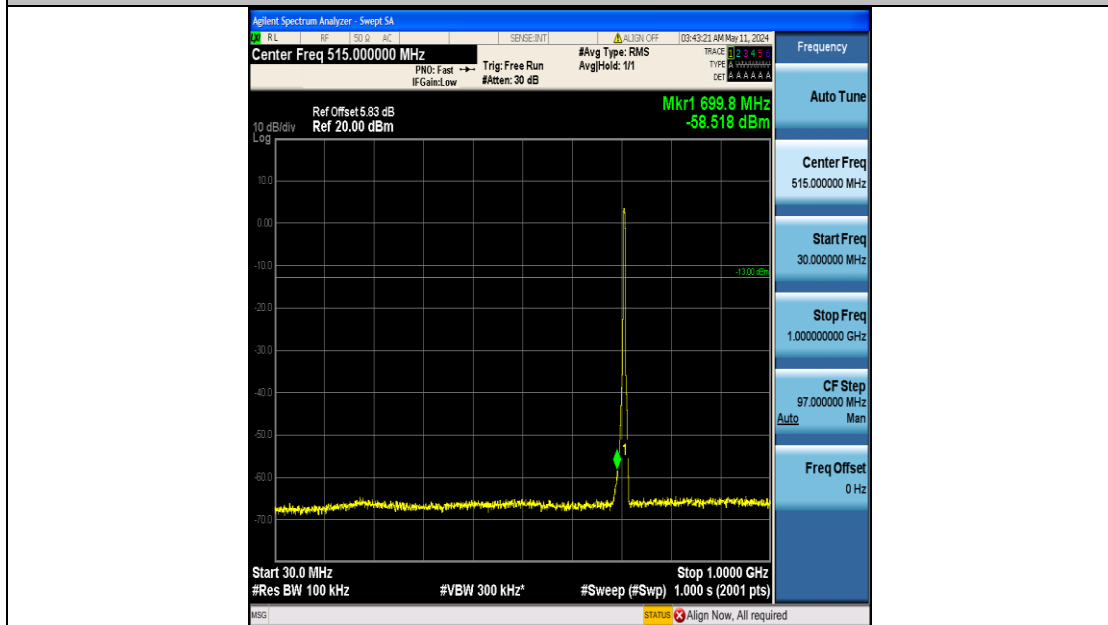

Band12_5MHz_16QAM_23155_25RB#0_0.15~30_0.15~30

Band12_5MHz_16QAM_23155_25RB#0_30~1000_30~1000