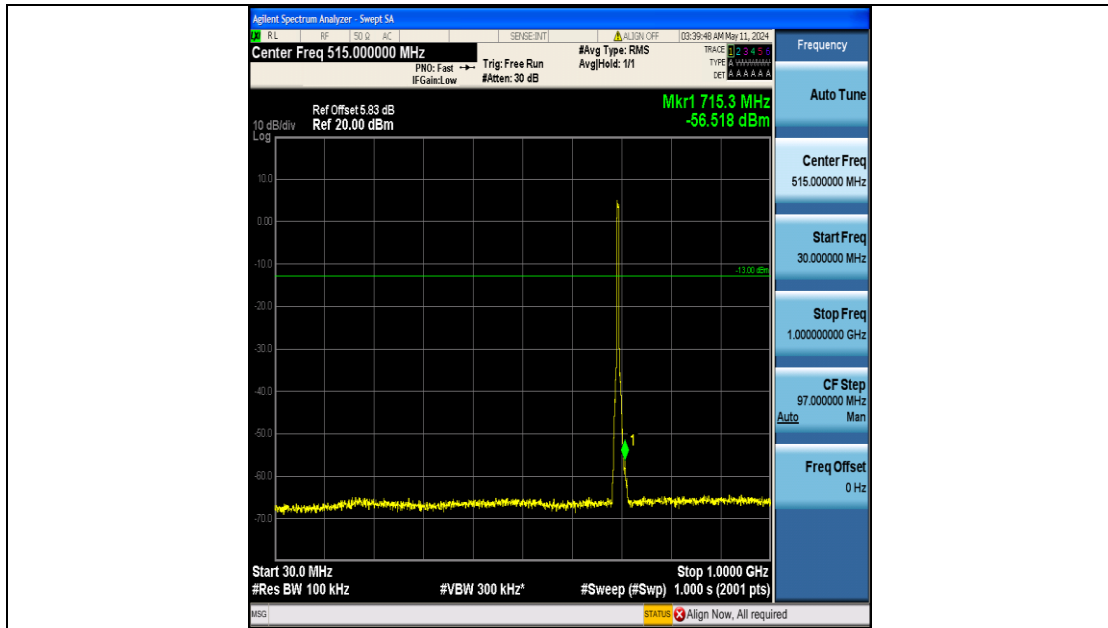

Band12_5MHz_QPSK_23035_25RB#0_0.15~30_0.15~30

Band12_5MHz_QPSK_23035_25RB#0_30~1000_30~1000