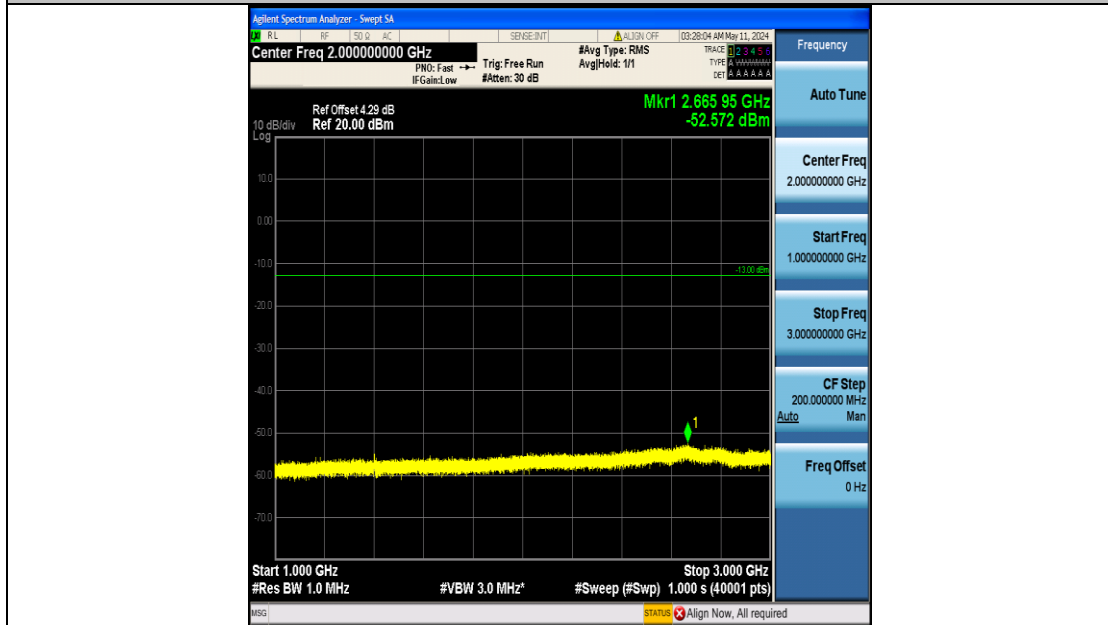

Band12_3MHz_QPSK_23025_15RB#0_30~1000_30~1000

Band12_3MHz_QPSK_23025_15RB#0_1000~3000_1000~3000