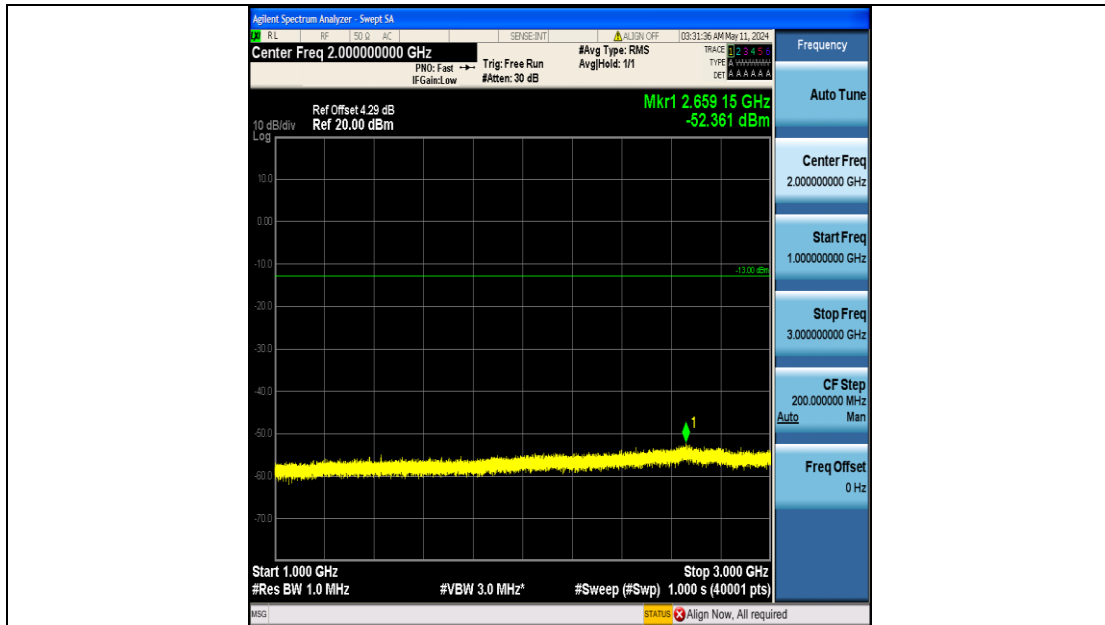

Band12_3MHz_16QAM_23165_15RB#0_30~1000_30~1000

Band12_3MHz_16QAM_23165_15RB#0_1000~3000_1000~3000