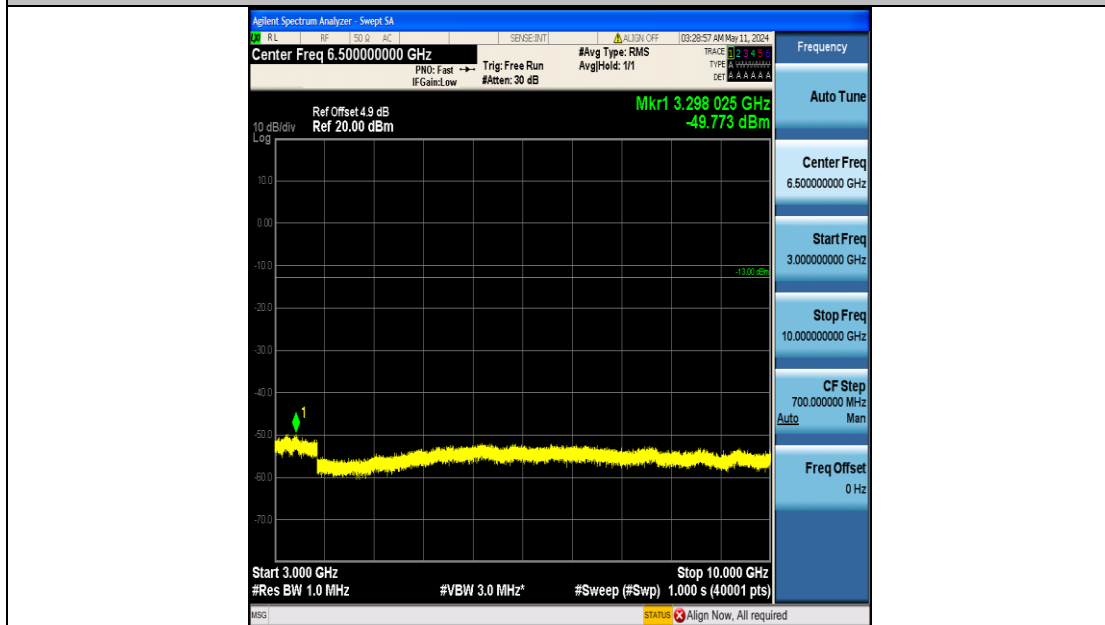

Band12_3MHz_16QAM_23025_15RB#0_1000~3000_1000~3000

Band12_3MHz_16QAM_23025_15RB#0_3000~10000_3000~10000