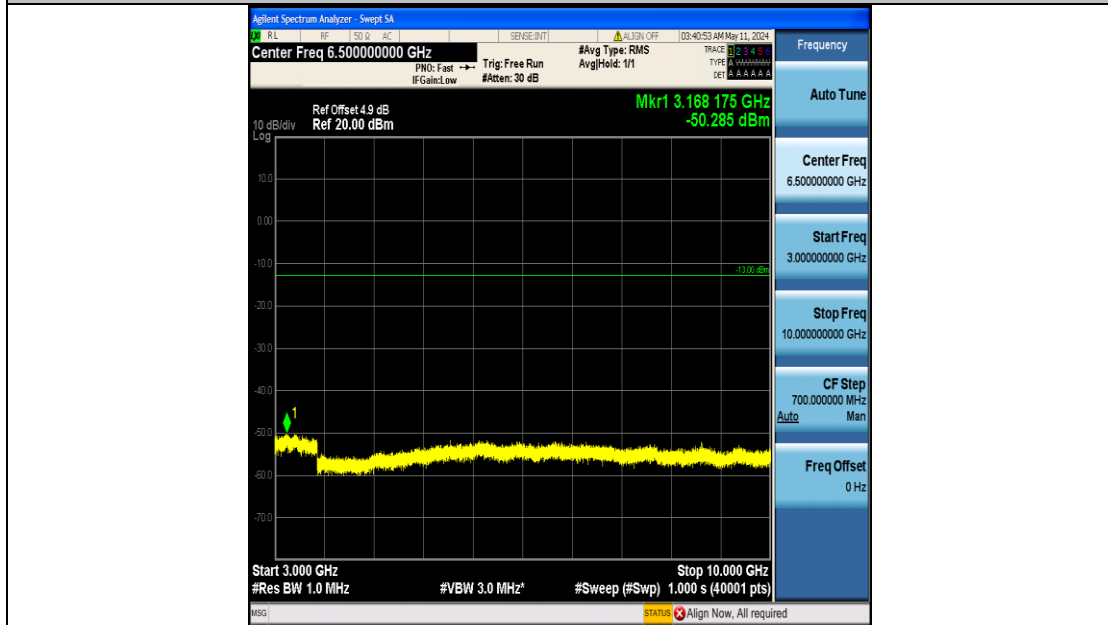

Band12_5MHz_16QAM_23035_25RB#0_1000~3000_1000~3000

Band12_5MHz_16QAM_23035_25RB#0_3000~10000_3000~10000