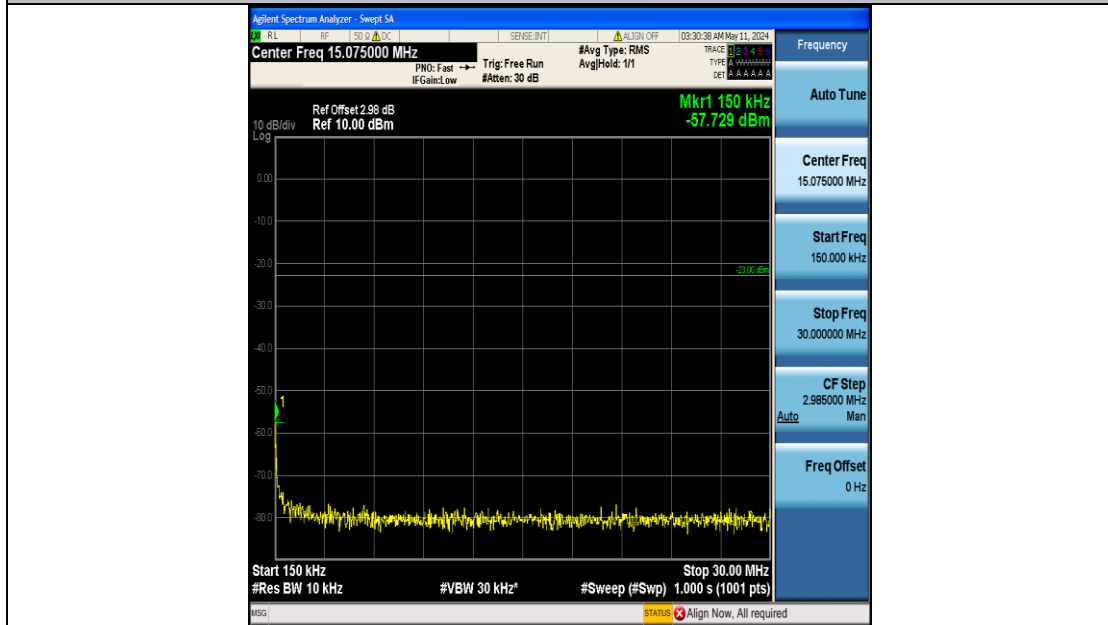

Band12_3MHz_QPSK_23095_15RB#0_0.15~30_0.15~30

Band12_3MHz_QPSK_23095_15RB#0_30~1000_30~1000

Band12_3MHz_QPSK_23095_15RB#0_1000~3000_1000~3000

Band12_3MHz_QPSK_23095_15RB#0_3000~10000_3000~10000

Band12_3MHz_QPSK_23165_15RB#0_0.009~0.15_0.009~0.15