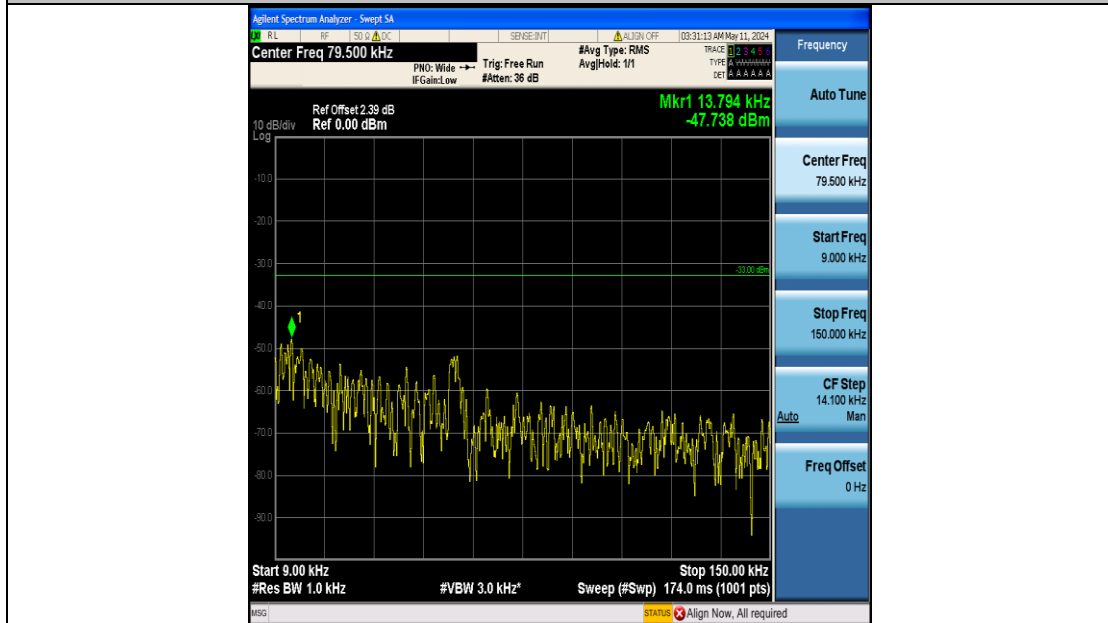

Band12_3MHz_16QAM_23095_15RB#0_0.15~30_0.15~30

Band12_3MHz_16QAM_23095_15RB#0_30~1000_30~1000

Band12_3MHz_16QAM_23095_15RB#0_1000~3000_1000~3000

Band12_3MHz_16QAM_23095_15RB#0_3000~10000_3000~10000

Band12_3MHz_16QAM_23165_15RB#0_0.009~0.15_0.009~0.15