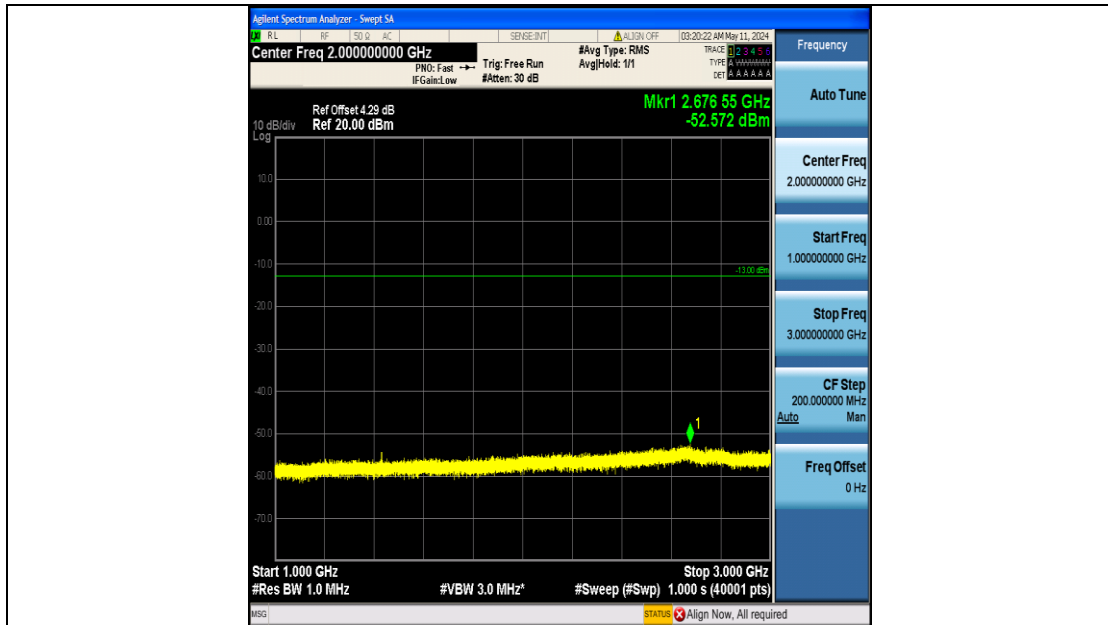

Band12_1.4MHz_16QAM_23173_6RB#0_30~1000_30~1000

Band12_1.4MHz_16QAM_23173_6RB#0_1000~3000_1000~3000