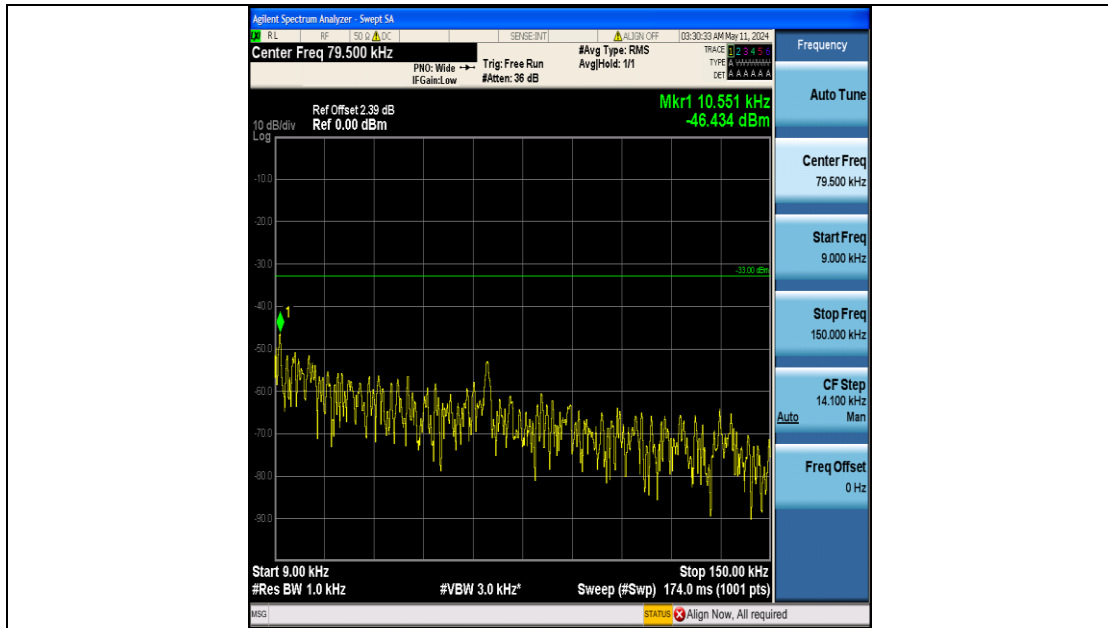

Band12_3MHz_QPSK_23095_15RB#0_0.15~30_0.15~30

Band12_3MHz_QPSK_23095_15RB#0_30~1000_30~1000

Band12_3MHz_QPSK_23095_15RB#0_1000~3000_1000~3000

Band12_3MHz_QPSK_23095_15RB#0_3000~10000_3000~10000

Band12_3MHz_QPSK_23165_15RB#0_0.009~0.15_0.009~0.15