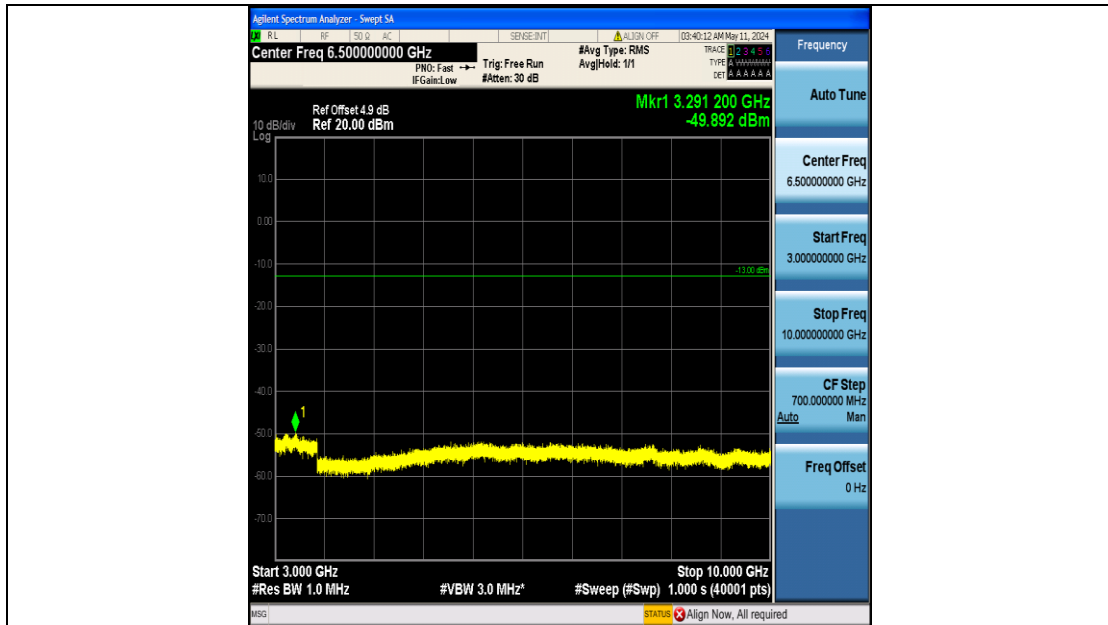

Band12_5MHz_QPSK_23035_25RB#0_1000~3000_1000~3000

Band12_5MHz_QPSK_23035_25RB#0_3000~10000_3000~10000