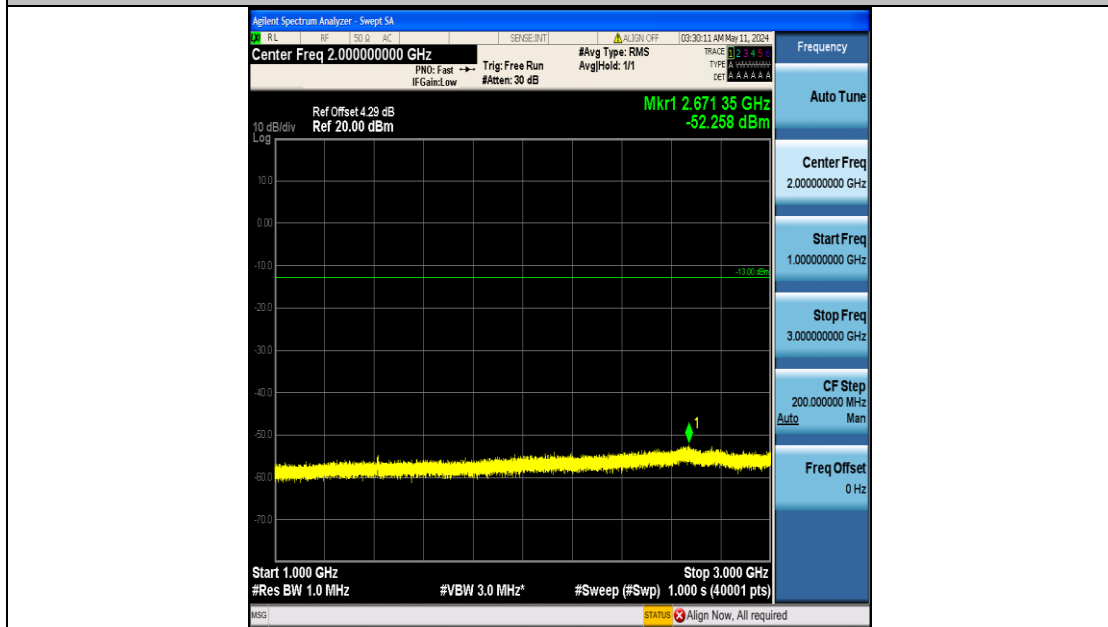

Band12_3MHz_16QAM_23095_15RB#0_30~1000_30~1000

Band12_3MHz_16QAM_23095_15RB#0_1000~3000_1000~3000