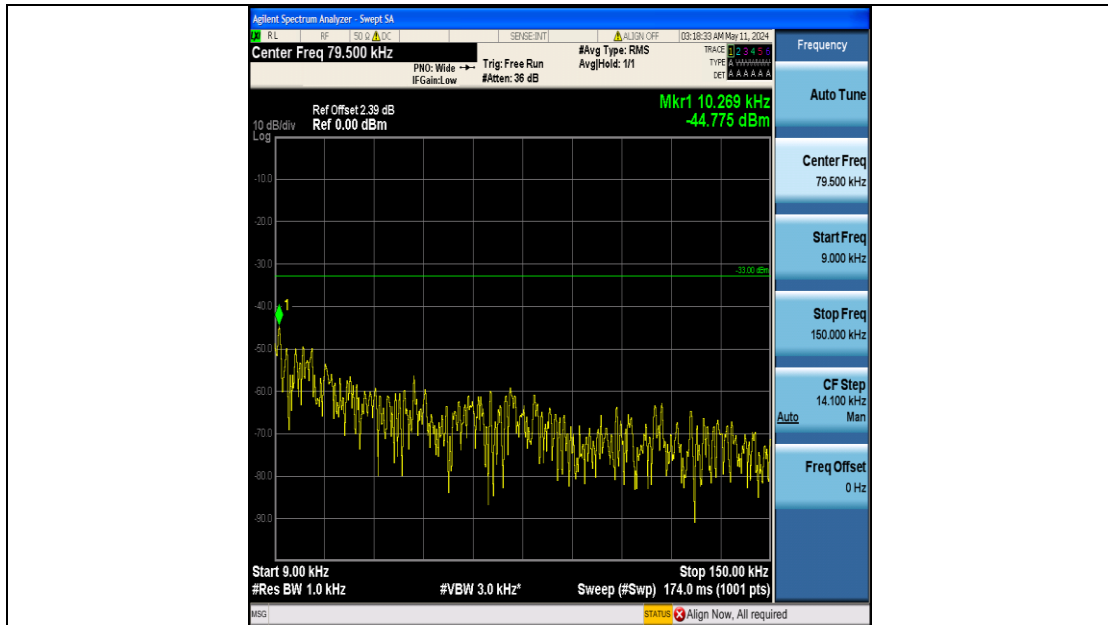

Band12_1.4MHz_16QAM_23017_6RB#0_3000~10000_3000~10000

Band12_1.4MHz_16QAM_23095_6RB#0_0.009~0.15_0.009~0.15