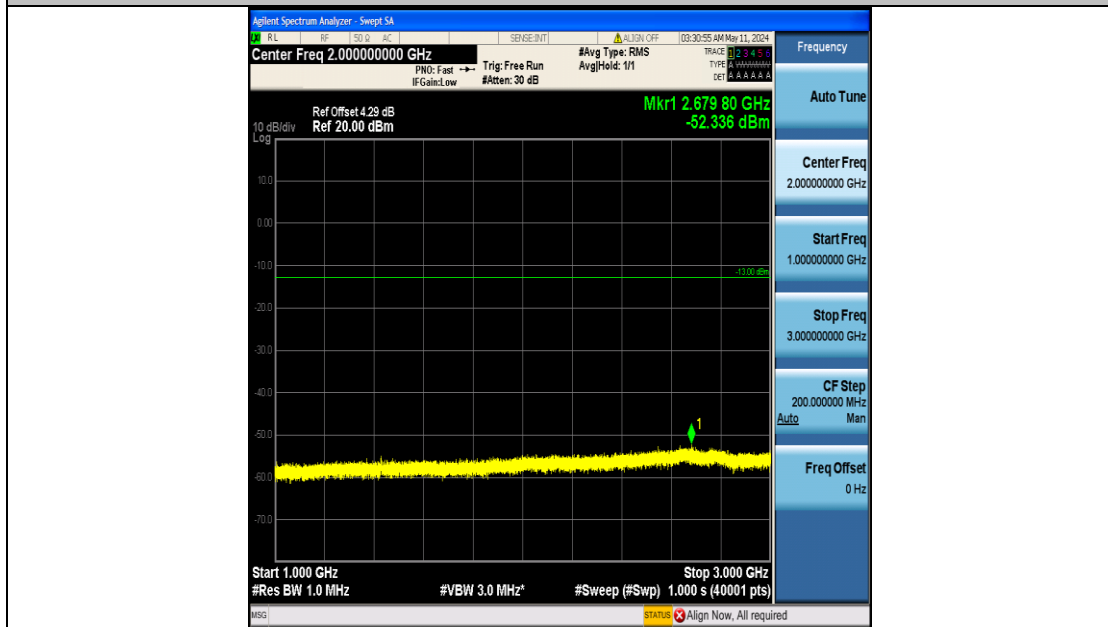

Band12_3MHz_QPSK_23165_15RB#0_30~1000_30~1000

Band12_3MHz_QPSK_23165_15RB#0_1000~3000_1000~3000