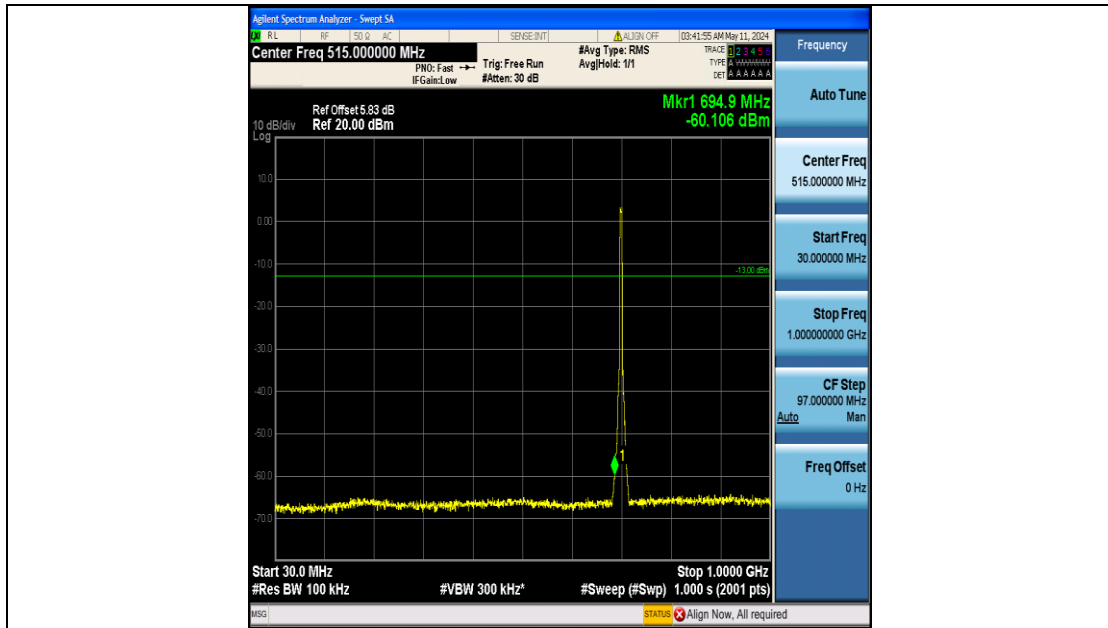

Band12_5MHz_16QAM_23095_25RB#0_0.15~30_0.15~30

Band12_5MHz_16QAM_23095_25RB#0_30~1000_30~1000