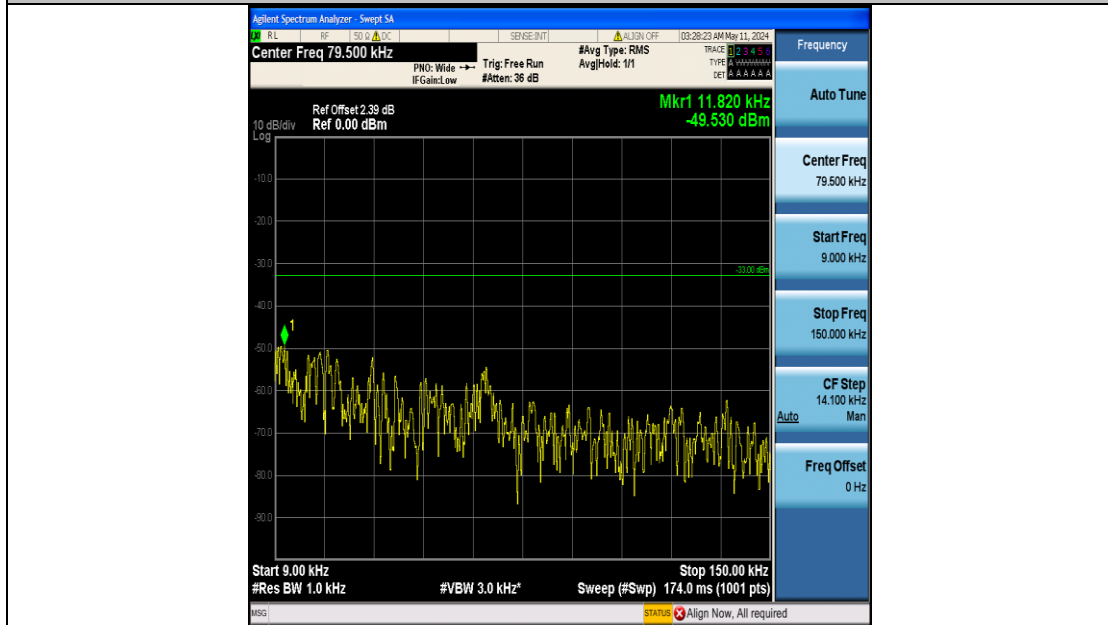

Band12_3MHz_QPSK_23165_15RB#0_0.15~30_0.15~30

Band12_3MHz_QPSK_23165_15RB#0_30~1000_30~1000

Band12_3MHz_QPSK_23165_15RB#0_1000~3000_1000~3000

Band12_3MHz_QPSK_23165_15RB#0_3000~10000_3000~10000

Band12_3MHz_16QAM_23025_15RB#0_0.009~0.15_0.009~0.15