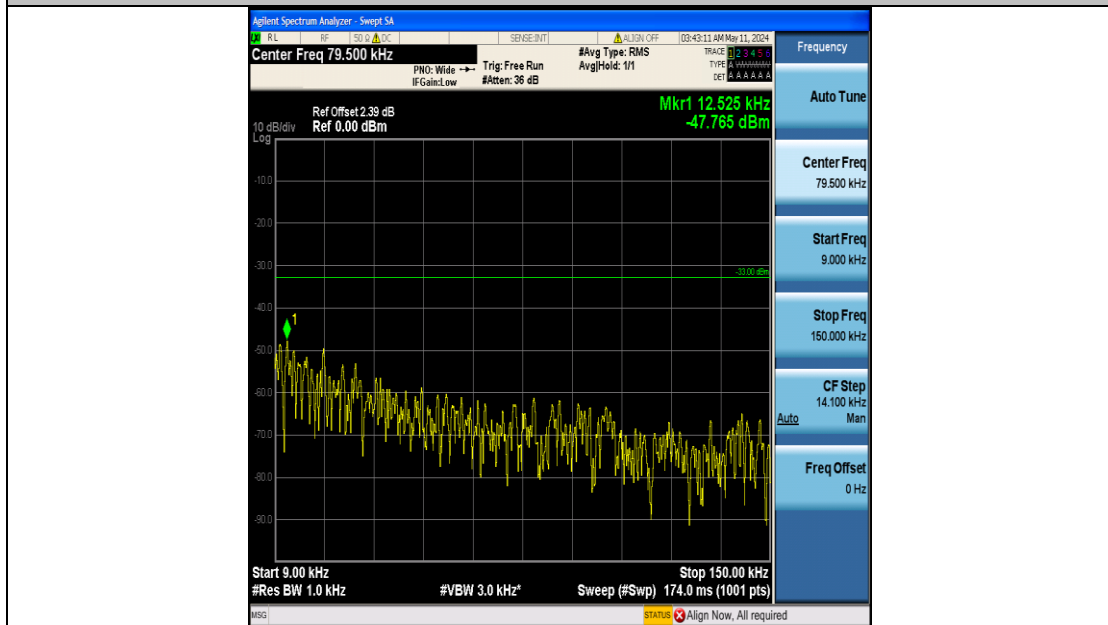

Band12_5MHz_16QAM_23095_25RB#0_0.15~30_0.15~30

Band12_5MHz_16QAM_23095_25RB#0_30~1000_30~1000

Band12_5MHz_16QAM_23095_25RB#0_1000~3000_1000~3000

Band12_5MHz_16QAM_23095_25RB#0_3000~10000_3000~10000

Band12_5MHz_16QAM_23155_25RB#0_0.009~0.15_0.009~0.15