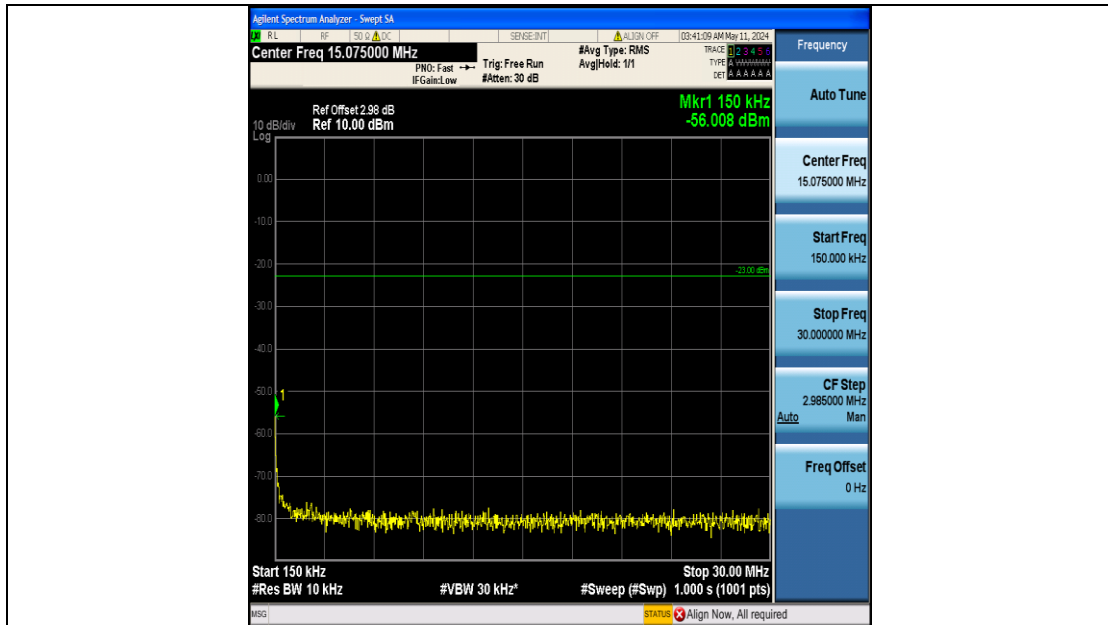

Band12_5MHz_QPSK_23035_25RB#0_0.15~30_0.15~30

Band12_5MHz_QPSK_23035_25RB#0_30~1000_30~1000

Band12_5MHz_QPSK_23035_25RB#0_1000~3000_1000~3000

Band12_5MHz_QPSK_23035_25RB#0_3000~10000_3000~10000

Band12_5MHz_QPSK_23095_25RB#0_0.009~0.15_0.009~0.15