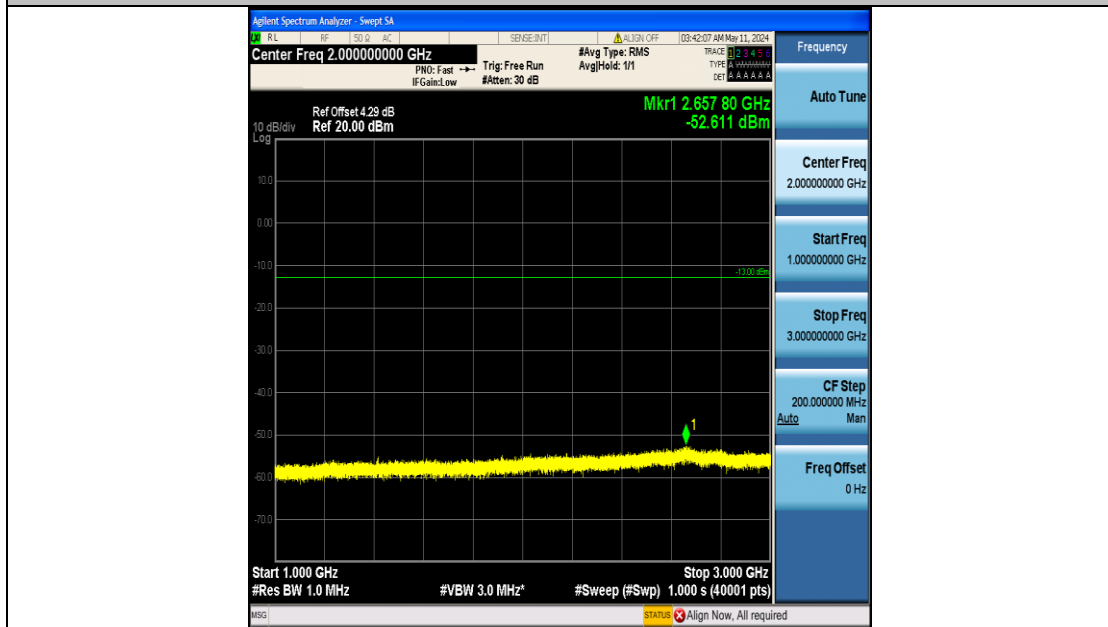

Band12_5MHz_16QAM_23095_25RB#0_30~1000_30~1000

Band12_5MHz_16QAM_23095_25RB#0_1000~3000_1000~3000