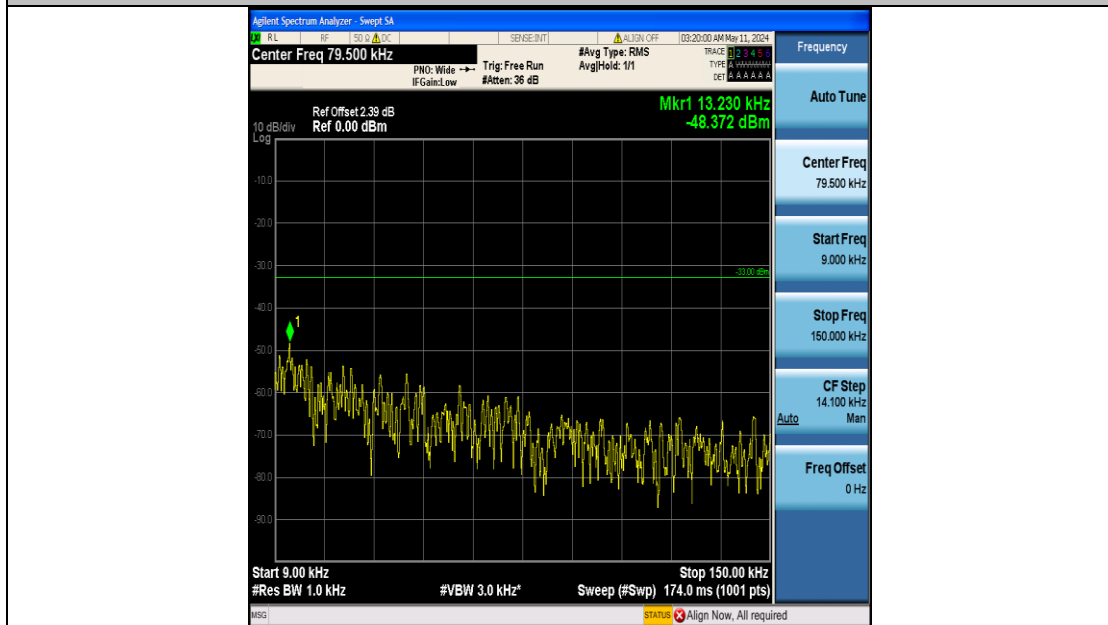

Band12_1.4MHz_16QAM_23095_6RB#0_3000~10000_3000~10000

Band12_1.4MHz_16QAM_23173_6RB#0_0.009~0.15_0.009~0.15