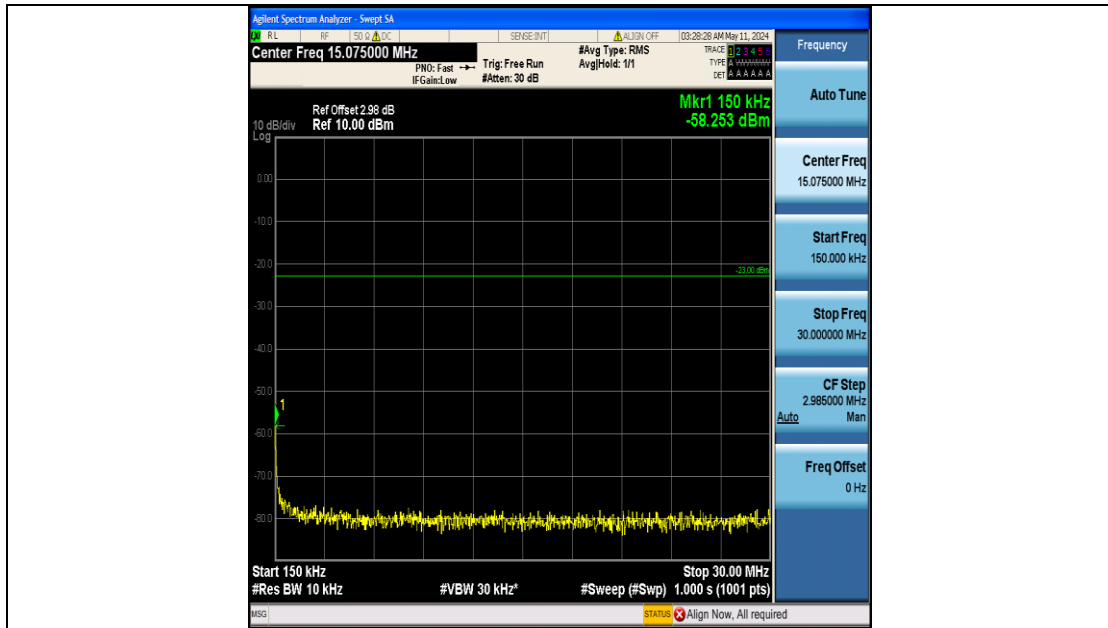

Band12_3MHz_QPSK_23165_15RB#0_0.15~30_0.15~30

Band12_3MHz_QPSK_23165_15RB#0_30~1000_30~1000

Band12_3MHz_QPSK_23165_15RB#0_1000~3000_1000~3000

Band12_3MHz_QPSK_23165_15RB#0_3000~10000_3000~10000

Band12_3MHz_16QAM_23025_15RB#0_0.009~0.15_0.009~0.15