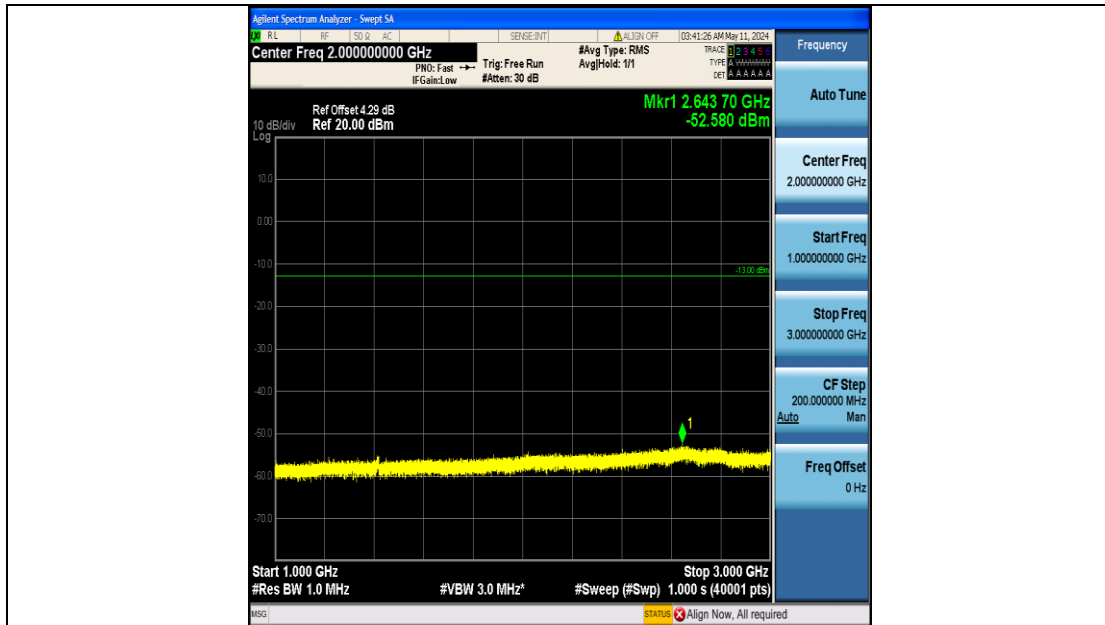

Band12_5MHz_QPSK_23095_25RB#0_30~1000_30~1000

Band12_5MHz_QPSK_23095_25RB#0_1000~3000_1000~3000