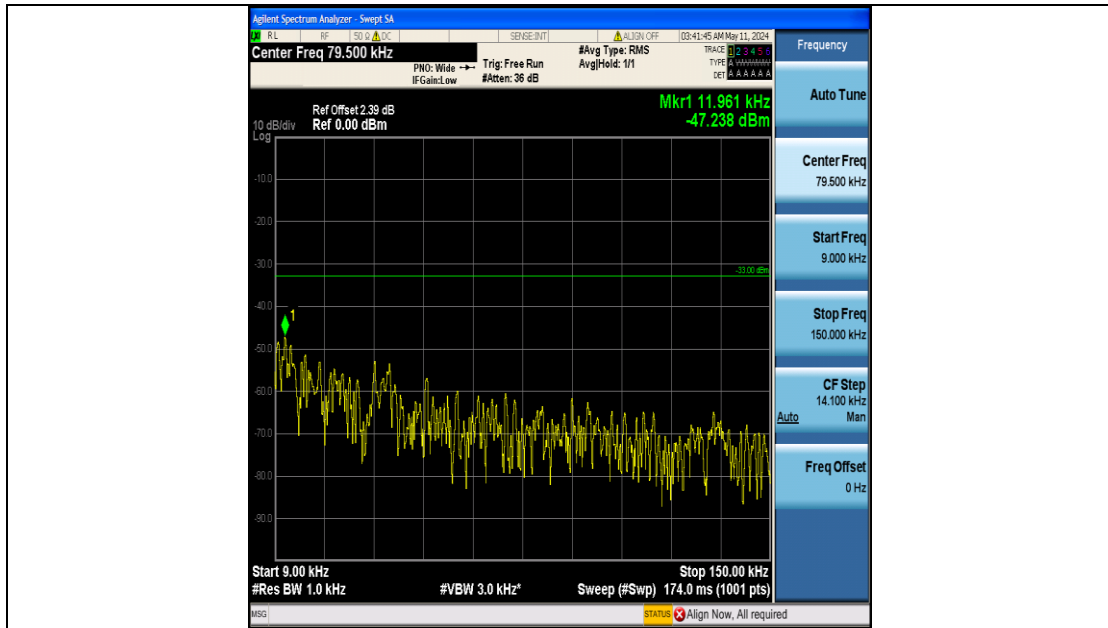

Band12_5MHz_16QAM_23035_25RB#0_0.15~30_0.15~30

Band12_5MHz_16QAM_23035_25RB#0_30~1000_30~1000

Band12_5MHz_16QAM_23035_25RB#0_1000~3000_1000~3000

Band12_5MHz_16QAM_23035_25RB#0_3000~10000_3000~10000

Band12_5MHz_16QAM_23095_25RB#0_0.009~0.15_0.009~0.15