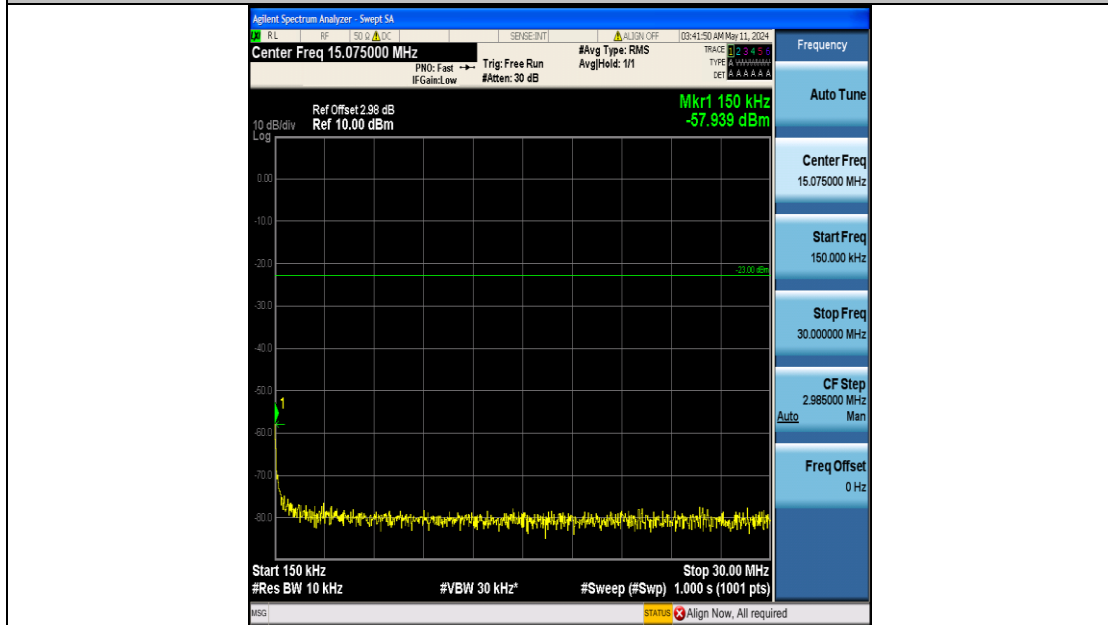

Band12_5MHz_16QAM_23035_25RB#0_0.15~30_0.15~30

Band12_5MHz_16QAM_23035_25RB#0_30~1000_30~1000

Band12_5MHz_16QAM_23035_25RB#0_1000~3000_1000~3000

Band12_5MHz_16QAM_23035_25RB#0_3000~10000_3000~10000

Band12_5MHz_16QAM_23095_25RB#0_0.009~0.15_0.009~0.15