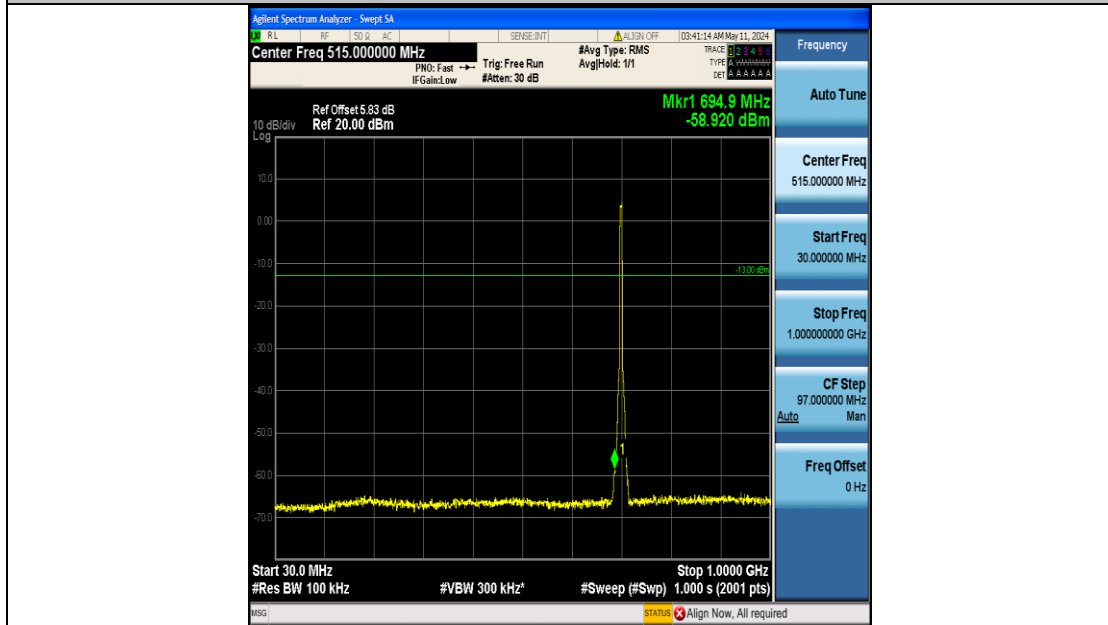

Band12_5MHz_QPSK_23095_25RB#0_0.15~30_0.15~30

Band12_5MHz_QPSK_23095_25RB#0_30~1000_30~1000