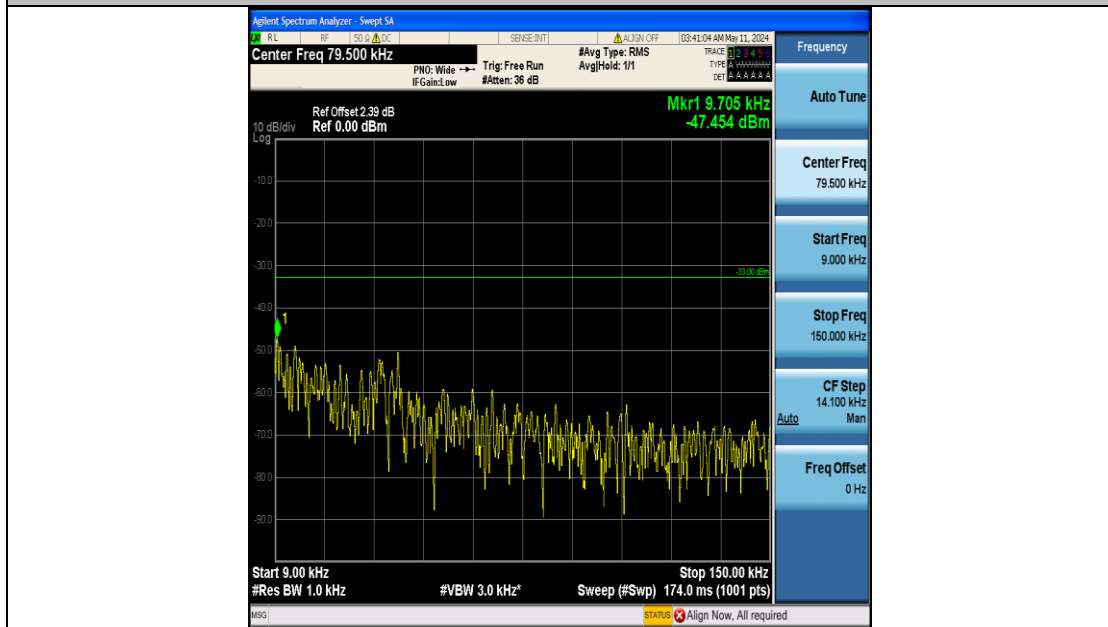

Band12_5MHz_QPSK_23035_25RB#0_0.15~30_0.15~30

Band12_5MHz_QPSK_23035_25RB#0_30~1000_30~1000

Band12_5MHz_QPSK_23035_25RB#0_1000~3000_1000~3000

Band12_5MHz_QPSK_23035_25RB#0_3000~10000_3000~10000

Band12_5MHz_QPSK_23095_25RB#0_0.009~0.15_0.009~0.15