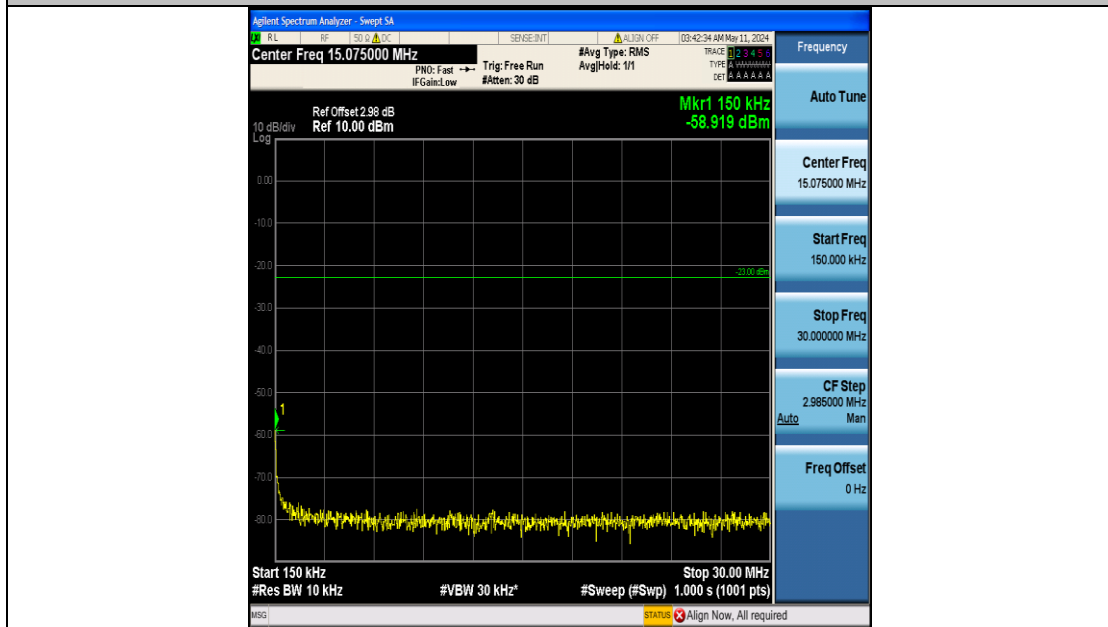

Band12_5MHz_QPSK_23095_25RB#0_0.15~30_0.15~30

Band12_5MHz_QPSK_23095_25RB#0_30~1000_30~1000

Band12_5MHz_QPSK_23095_25RB#0_1000~3000_1000~3000

Band12_5MHz_QPSK_23095_25RB#0_3000~10000_3000~10000

Band12_5MHz_QPSK_23155_25RB#0_0.009~0.15_0.009~0.15