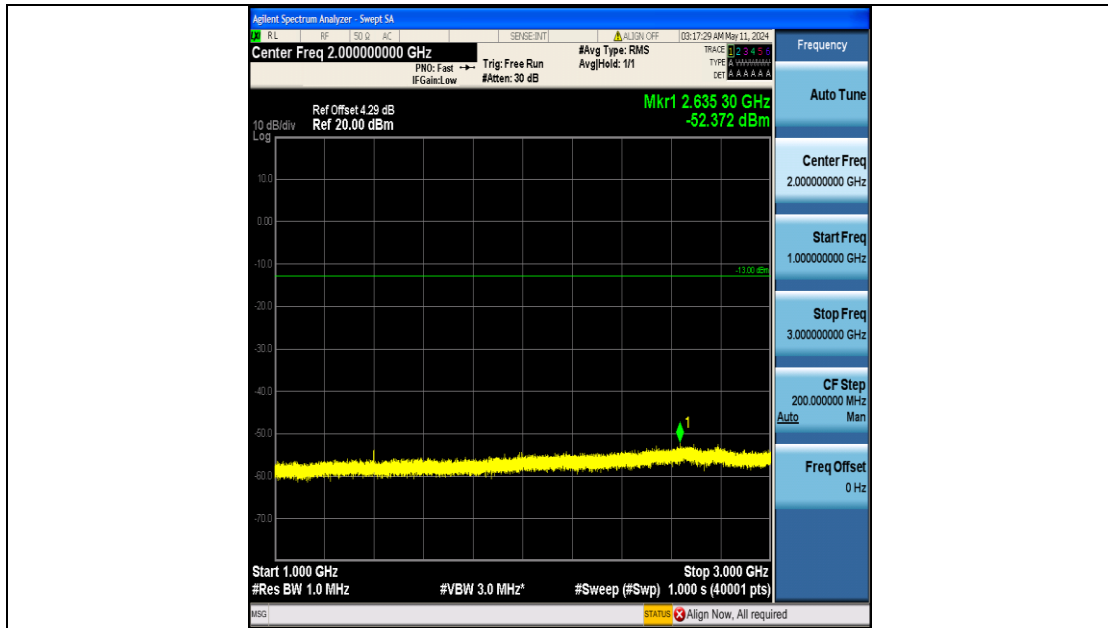

Band12_1.4MHz_QPSK_23173_6RB#0_3000~10000_3000~10000

Band12_1.4MHz_16QAM_23017_6RB#0_0.009~0.15_0.009~0.15

Band12_1.4MHz_16QAM_23017_6RB#0_0.15~30_0.15~30

Band12_1.4MHz_16QAM_23017_6RB#0_30~1000_30~1000

Band12_1.4MHz_16QAM_23017_6RB#0_1000~3000_1000~3000