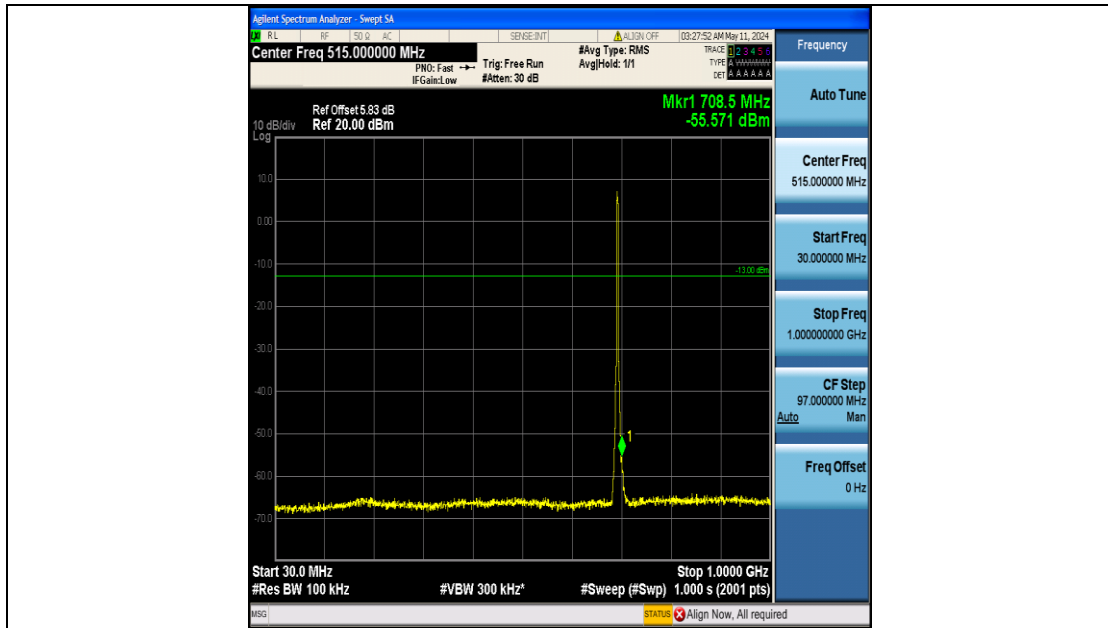

Band12_3MHz_QPSK_23025_15RB#0_0.15~30_0.15~30

Band12_3MHz_QPSK_23025_15RB#0_30~1000_30~1000