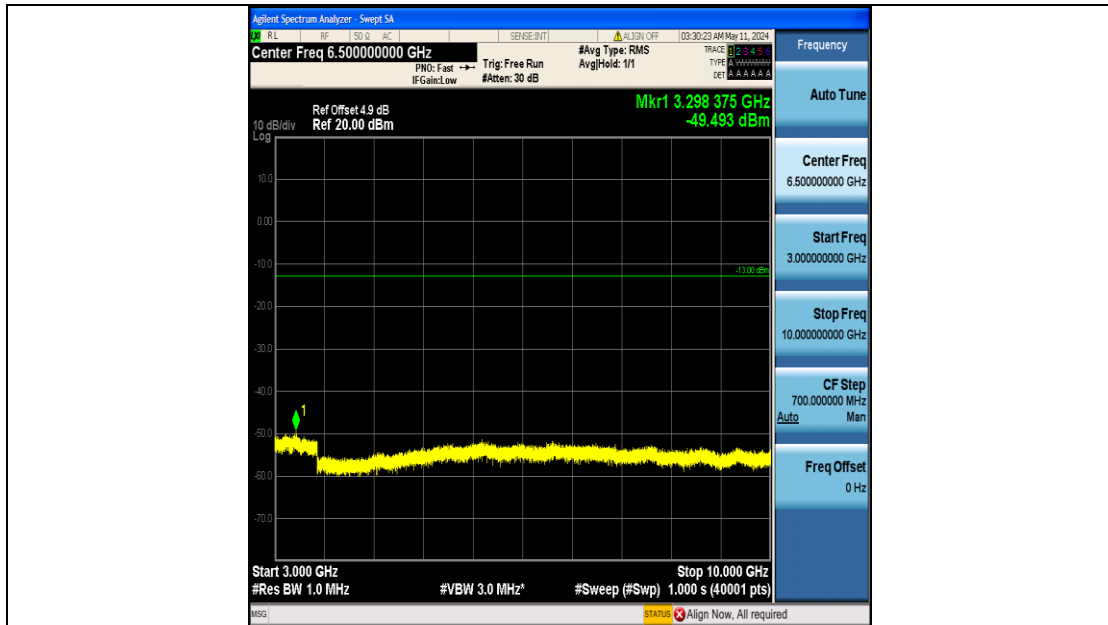

Band12_3MHz_16QAM_23095_15RB#0_1000~3000_1000~3000

Band12_3MHz_16QAM_23095_15RB#0_3000~10000_3000~10000