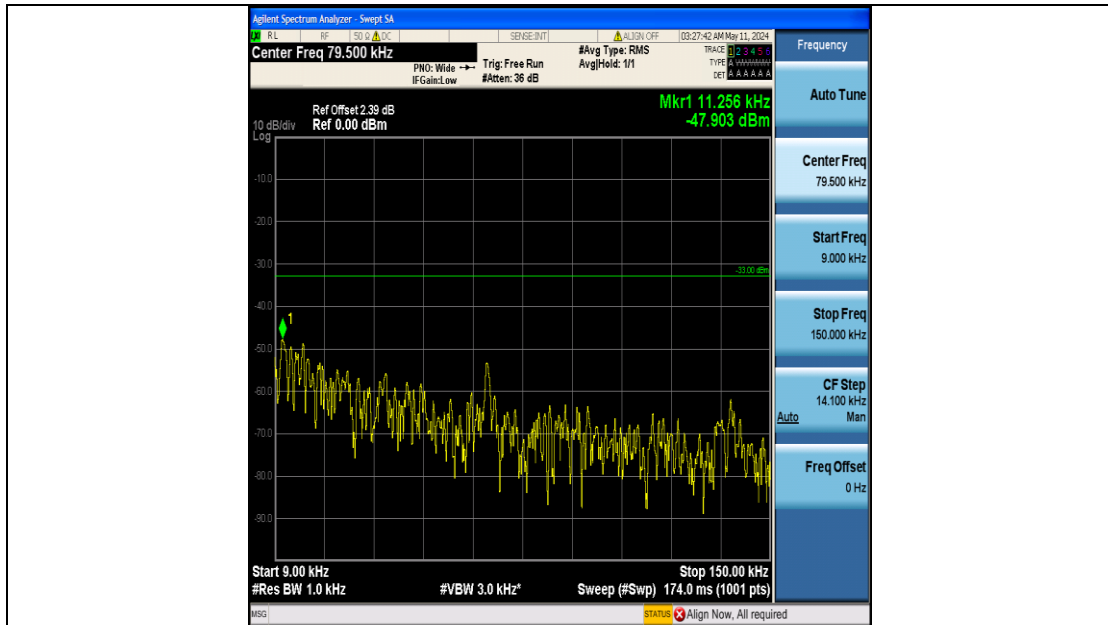

Band12_1.4MHz_16QAM_23173_6RB#0_3000~10000_3000~10000

Band12_3MHz_QPSK_23025_15RB#0_0.009~0.15_0.009~0.15