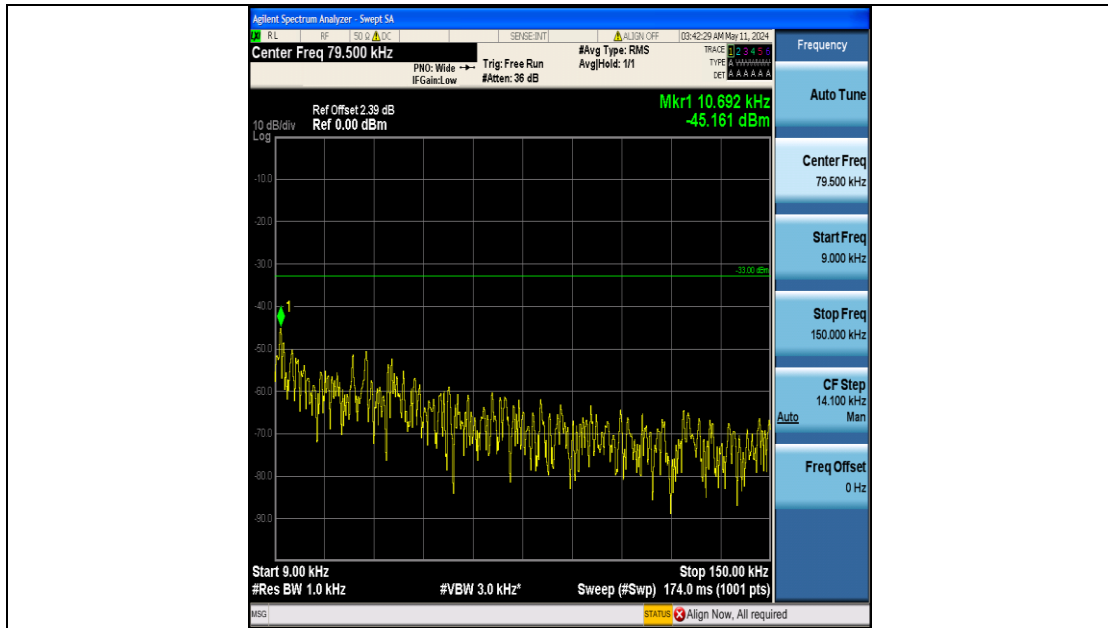

Band12_5MHz_QPSK_23095_25RB#0_0.15~30_0.15~30

Band12_5MHz_QPSK_23095_25RB#0_30~1000_30~1000

Band12_5MHz_QPSK_23095_25RB#0_1000~3000_1000~3000

Band12_5MHz_QPSK_23095_25RB#0_3000~10000_3000~10000

Band12_5MHz_QPSK_23155_25RB#0_0.009~0.15_0.009~0.15