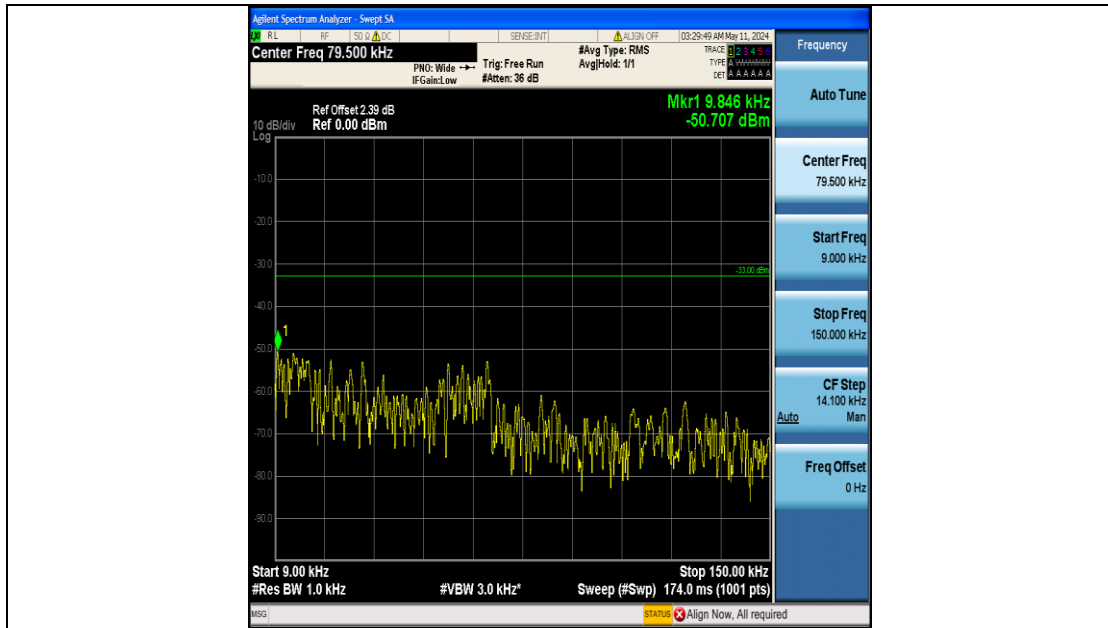

Band12_3MHz_16QAM_23025_15RB#0_0.15~30_0.15~30

Band12_3MHz_16QAM_23025_15RB#0_30~1000_30~1000

Band12_3MHz_16QAM_23025_15RB#0_1000~3000_1000~3000

Band12_3MHz_16QAM_23025_15RB#0_3000~10000_3000~10000

Band12_3MHz_16QAM_23095_15RB#0_0.009~0.15_0.009~0.15