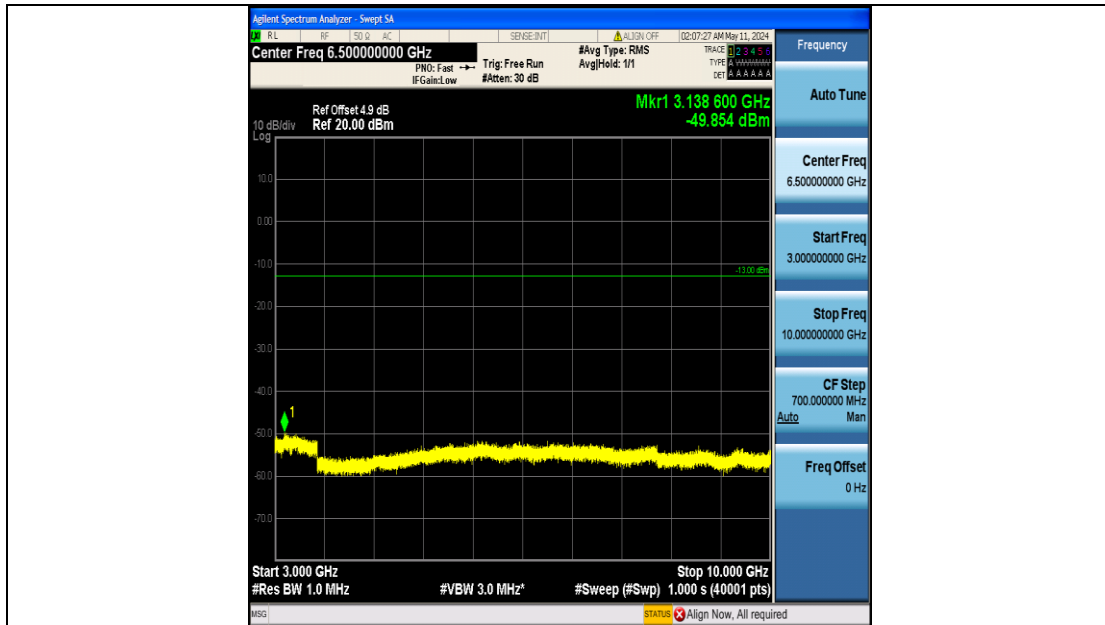

Band5_10MHz_QPSK_20600_50RB#0_3000~10000_3000~10000