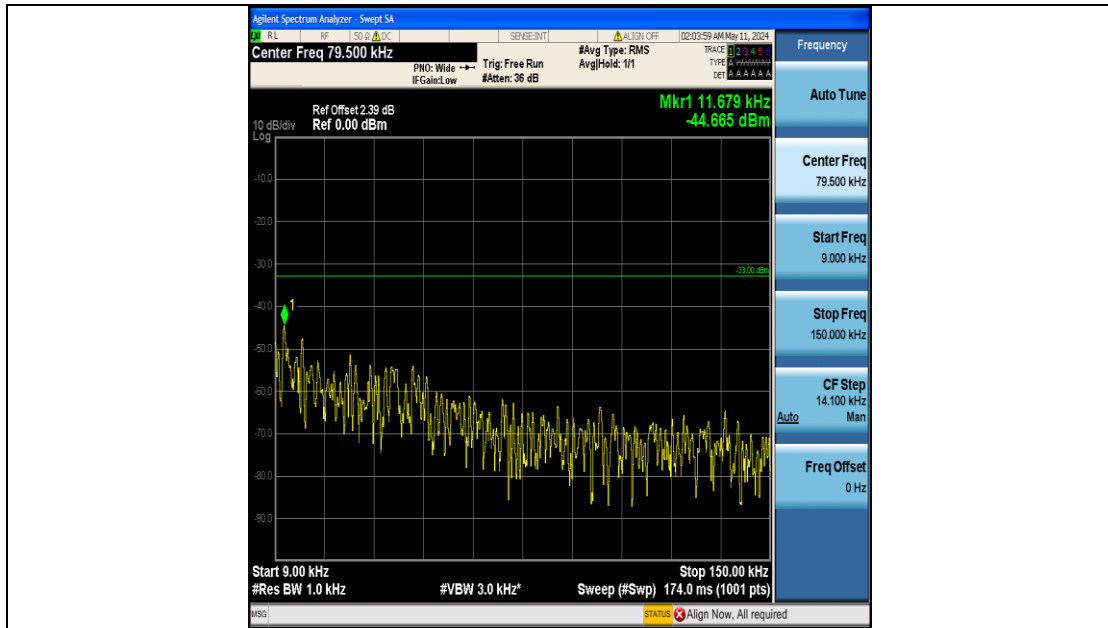

Band5_5MHz_16QAM_20625_25RB#0_1000~3000_1000~3000

Band5_5MHz_16QAM_20625_25RB#0_3000~10000_3000~10000

Band5_10MHz_QPSK_20450_50RB#0_0.009~0.15_0.009~0.15

Band5_10MHz_QPSK_20450_50RB#0_0.15~30_0.15~30

Band5_10MHz_QPSK_20450_50RB#0_30~1000_30~1000