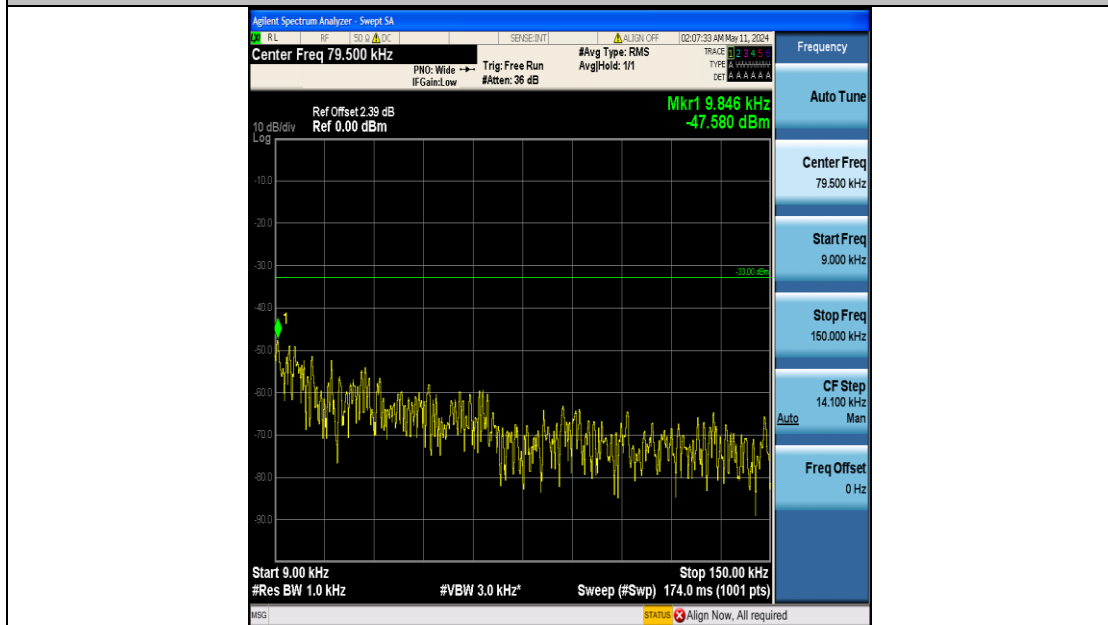

Band5_10MHz_16QAM_20600_50RB#0_0.009~0.15_0.009~0.15