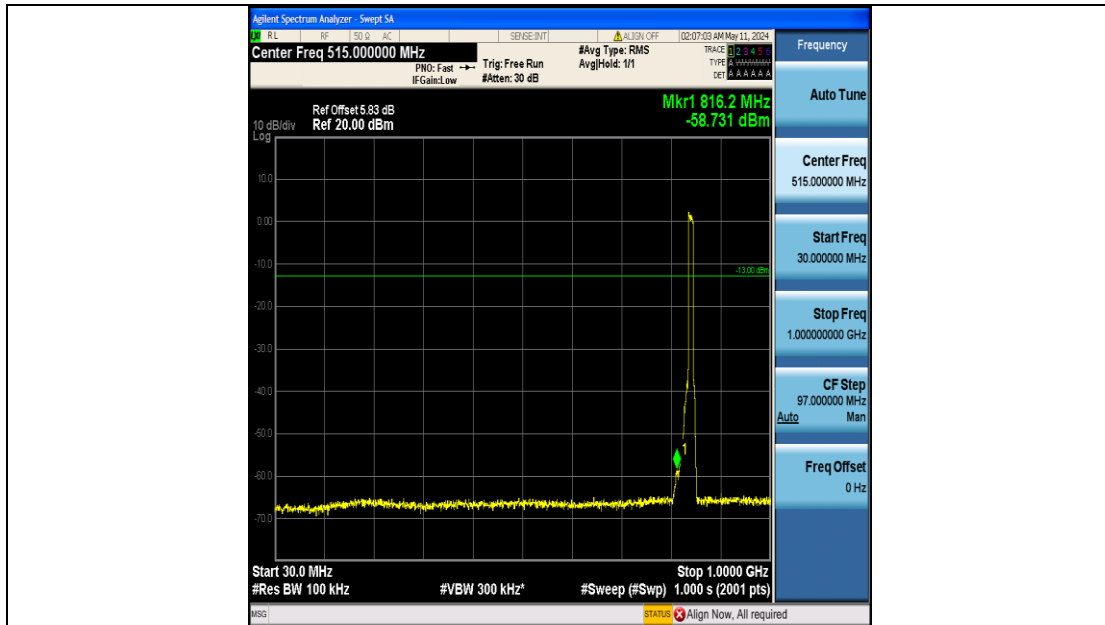

Band5_10MHz_QPSK_20525_50RB#0_1000~3000_1000~3000

Band5_10MHz_QPSK_20525_50RB#0_3000~10000_3000~10000

Band5_10MHz_QPSK_20600_50RB#0_0.009~0.15_0.009~0.15

Band5_10MHz_QPSK_20600_50RB#0_0.15~30_0.15~30

Band5_10MHz_QPSK_20600_50RB#0_30~1000_30~1000