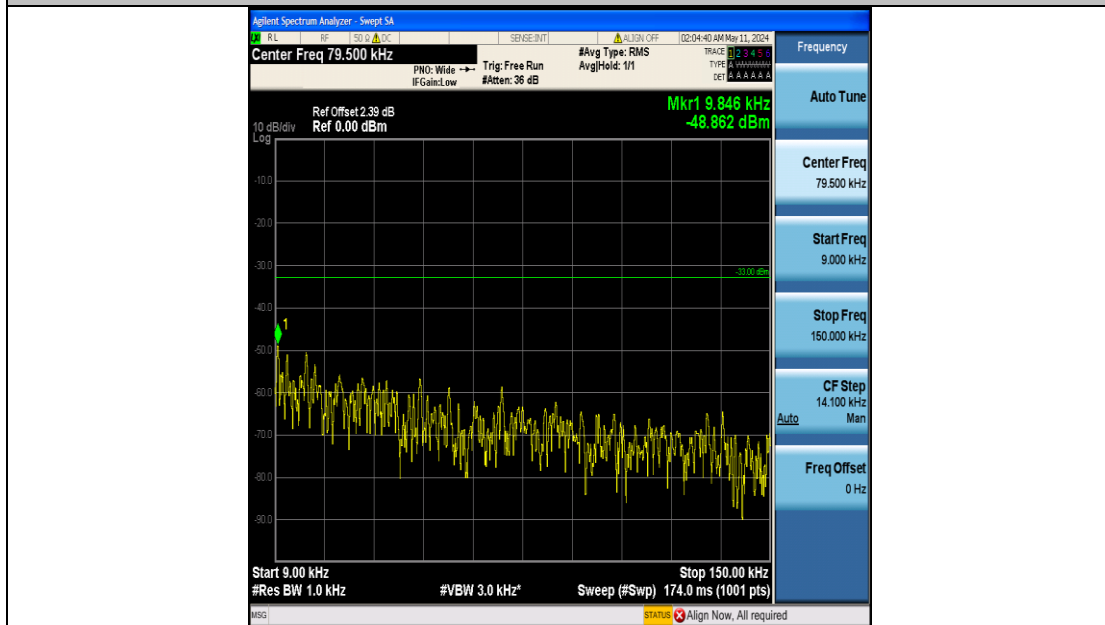

Band5_10MHz_16QAM_20450_50RB#0_0.009~0.15_0.009~0.15