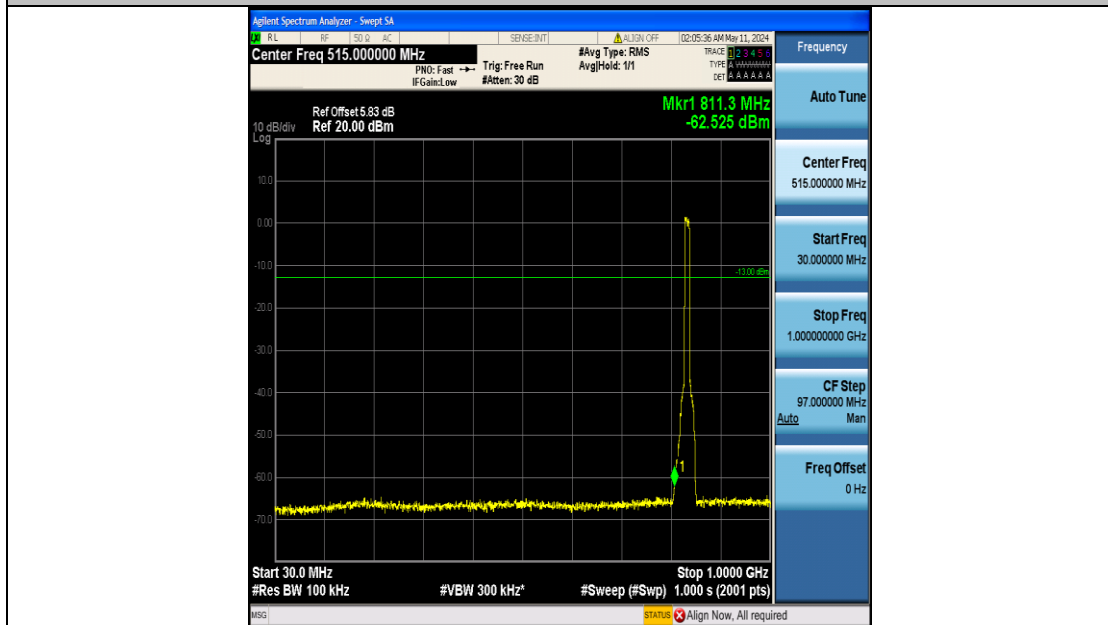

Band5_10MHz_QPSK_20450_50RB#0_1000~3000_1000~3000

Band5_10MHz_QPSK_20450_50RB#0_3000~10000_3000~10000

Band5_10MHz_QPSK_20525_50RB#0_0.009~0.15_0.009~0.15

Band5_10MHz_QPSK_20525_50RB#0_0.15~30_0.15~30

Band5_10MHz_QPSK_20525_50RB#0_30~1000_30~1000