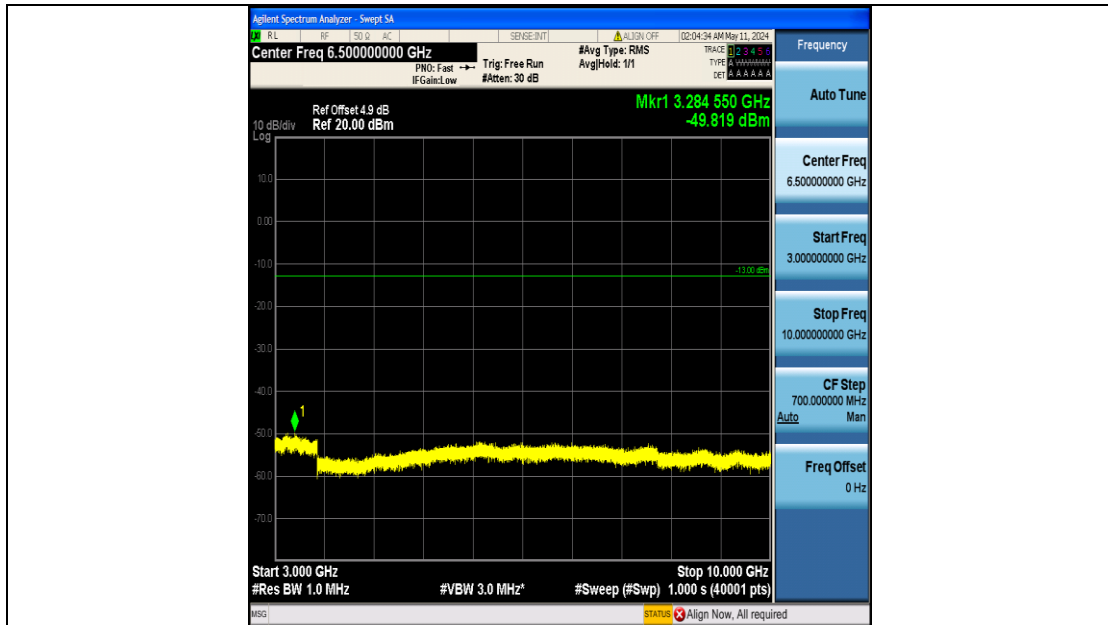

Band5_10MHz_QPSK_20450_50RB#0_3000~10000_3000~10000