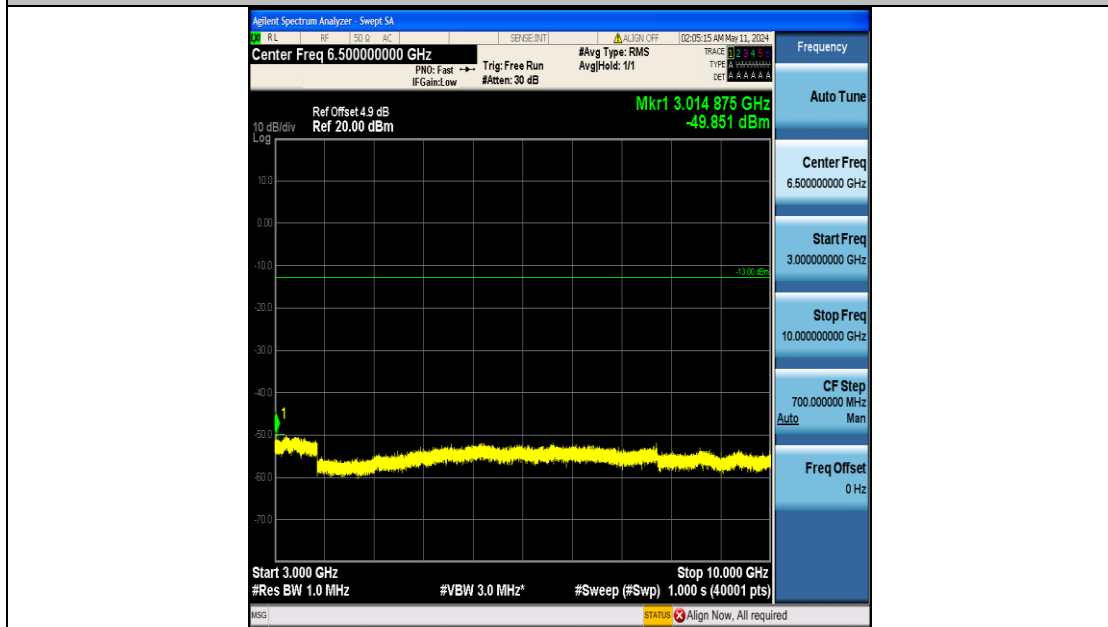

Band5_10MHz_16QAM_20450_50RB#0_3000~10000_3000~10000