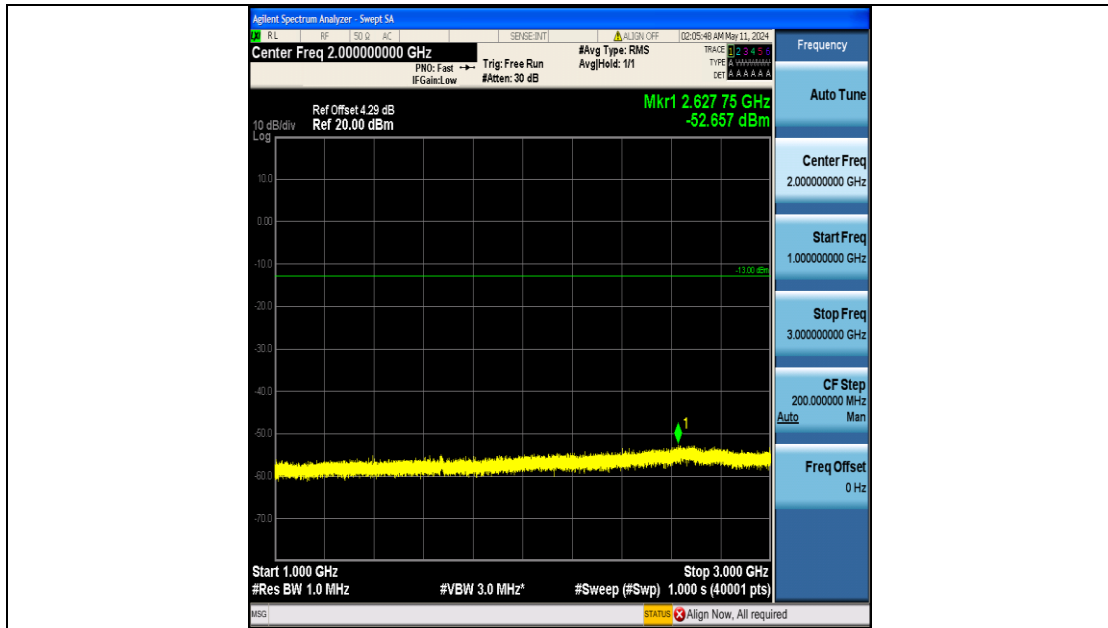

Band5_10MHz_QPSK_20450_50RB#0_1000~3000_1000~3000

Band5_10MHz_QPSK_20450_50RB#0_3000~10000_3000~10000

Band5_10MHz_QPSK_20525_50RB#0_0.009~0.15_0.009~0.15

Band5_10MHz_QPSK_20525_50RB#0_0.15~30_0.15~30

Band5_10MHz_QPSK_20525_50RB#0_30~1000_30~1000