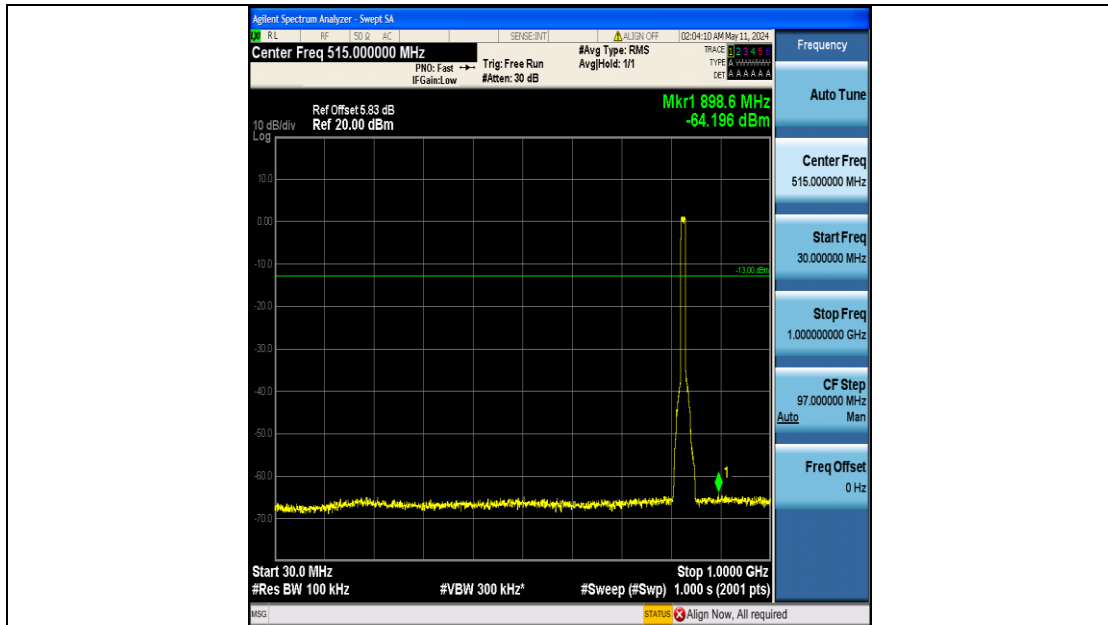

Band5_5MHz_16QAM_20625_25RB#0_1000~3000_1000~3000

Band5_5MHz_16QAM_20625_25RB#0_3000~10000_3000~10000

Band5_10MHz_QPSK_20450_50RB#0_0.009~0.15_0.009~0.15

Band5_10MHz_QPSK_20450_50RB#0_0.15~30_0.15~30

Band5_10MHz_QPSK_20450_50RB#0_30~1000_30~1000