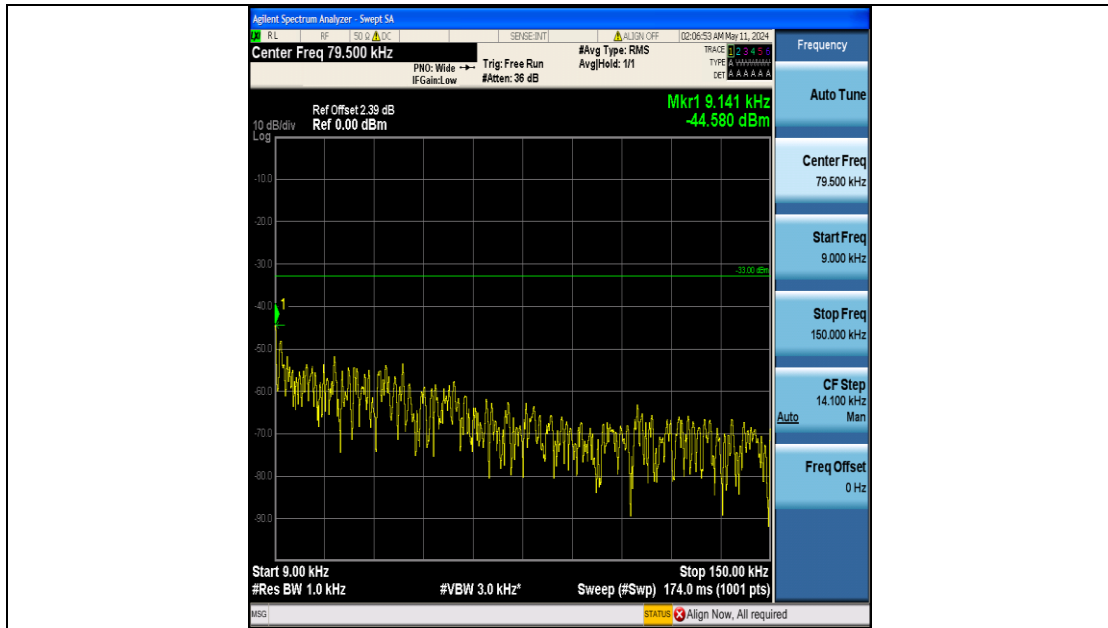

Band5_10MHz_QPSK_20600_50RB#0_0.009~0.15_0.009~0.15