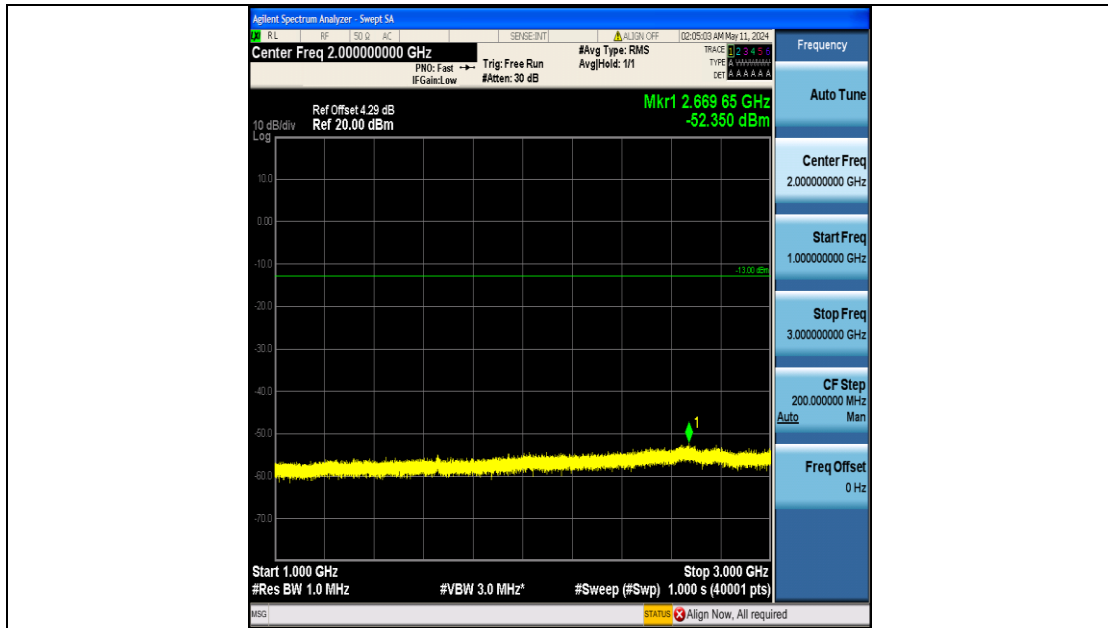

Band5_10MHz_QPSK_20600_50RB#0_1000~3000_1000~3000

Band5_10MHz_QPSK_20600_50RB#0_3000~10000_3000~10000

Band5_10MHz_16QAM_20450_50RB#0_0.009~0.15_0.009~0.15

Band5_10MHz_16QAM_20450_50RB#0_0.15~30_0.15~30

Band5_10MHz_16QAM_20450_50RB#0_30~1000_30~1000