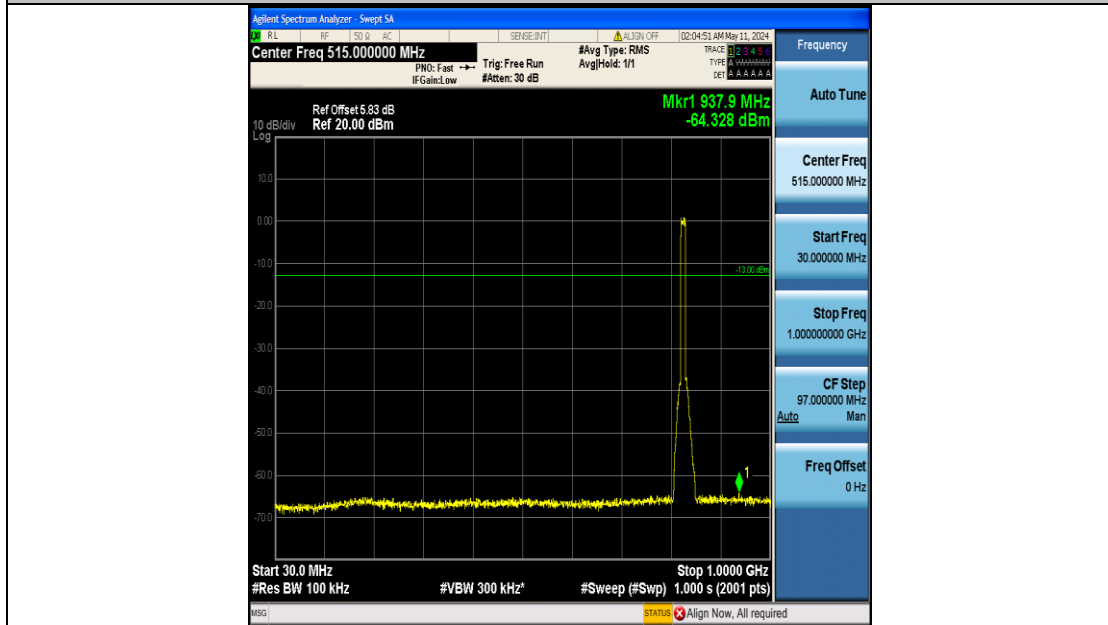

Band5_10MHz_QPSK_20600_50RB#0_1000~3000_1000~3000

Band5_10MHz_QPSK_20600_50RB#0_3000~10000_3000~10000

Band5_10MHz_16QAM_20450_50RB#0_0.009~0.15_0.009~0.15

Band5_10MHz_16QAM_20450_50RB#0_0.15~30_0.15~30

Band5_10MHz_16QAM_20450_50RB#0_30~1000_30~1000