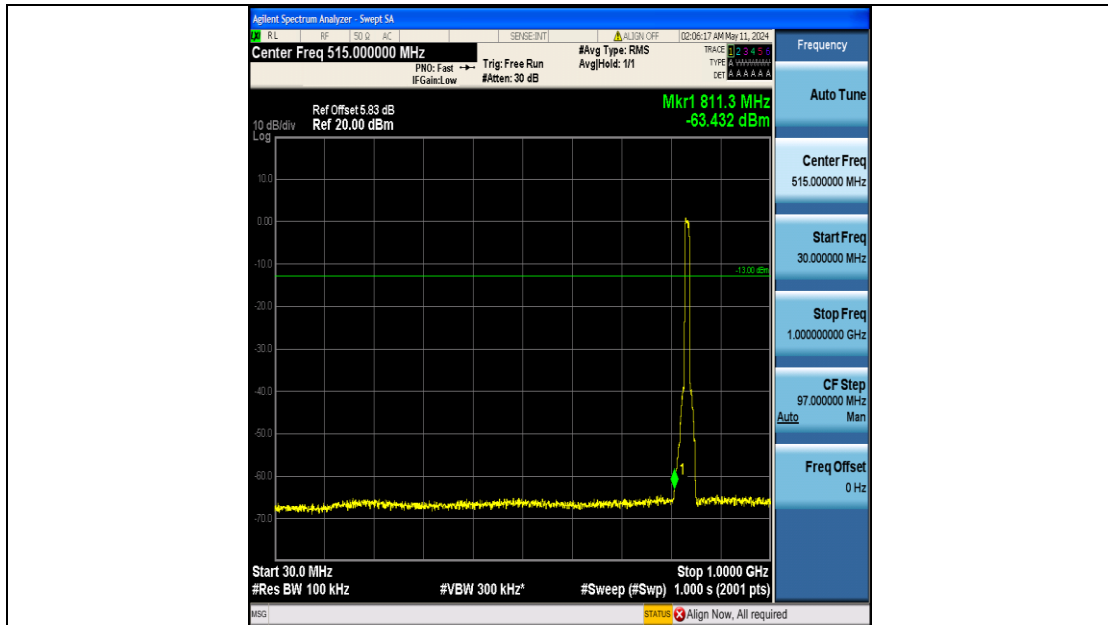

Band5_10MHz_16QAM_20450_50RB#0_1000~3000_1000~3000

Band5_10MHz_16QAM_20450_50RB#0_3000~10000_3000~10000

Band5_10MHz_16QAM_20525_50RB#0_0.009~0.15_0.009~0.15

Band5_10MHz_16QAM_20525_50RB#0_0.15~30_0.15~30