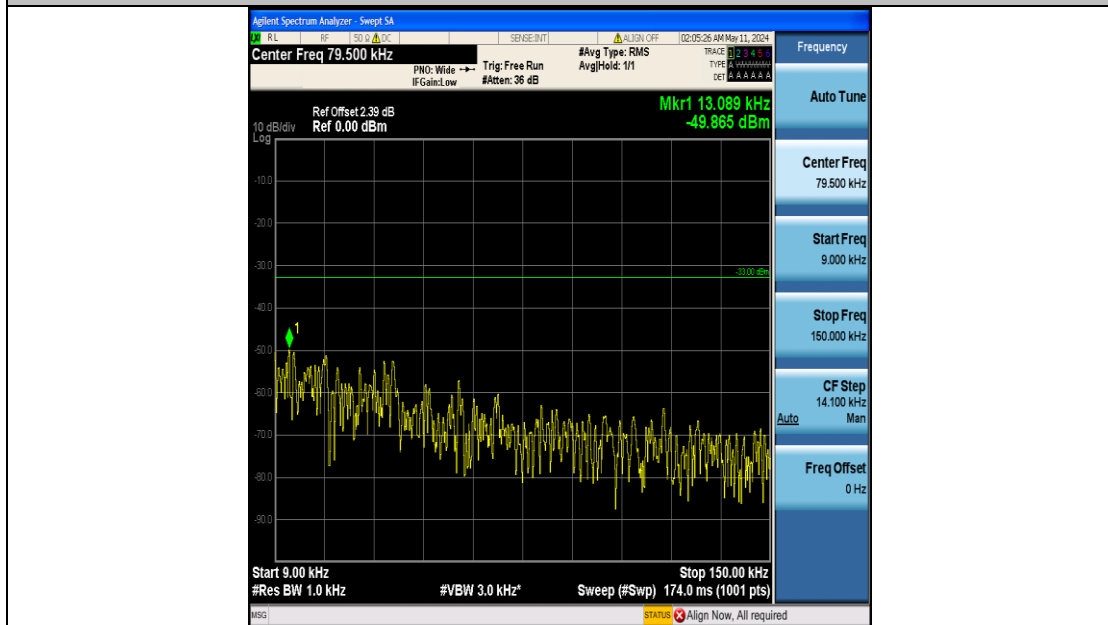

Band5_10MHz_QPSK_20525_50RB#0_0.009~0.15_0.009~0.15