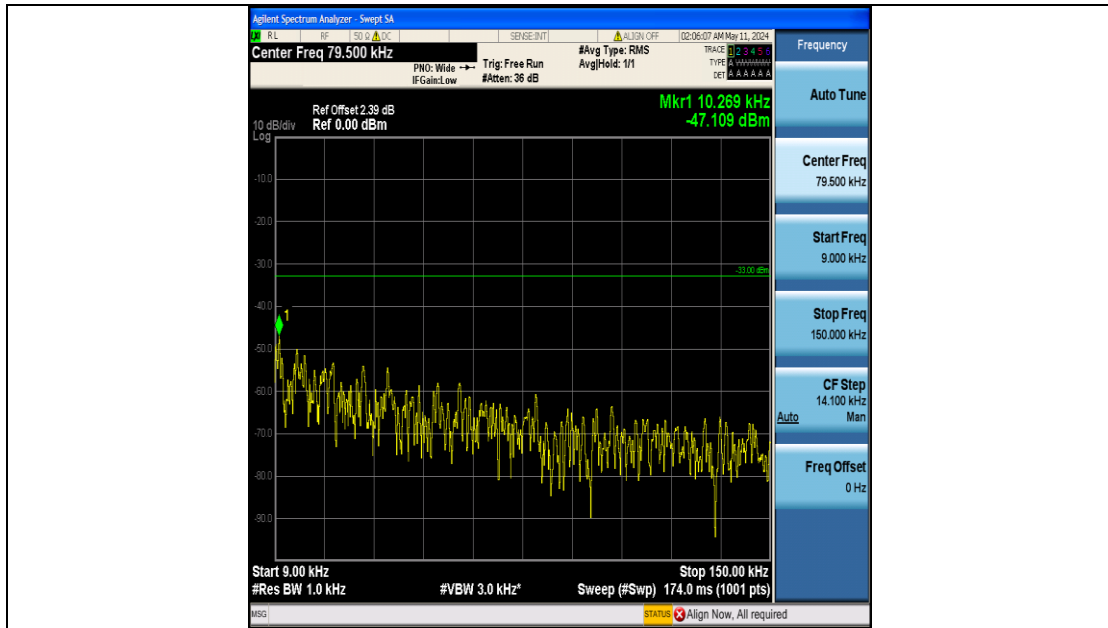

Band5_10MHz_16QAM_20525_50RB#0_0.009~0.15_0.009~0.15