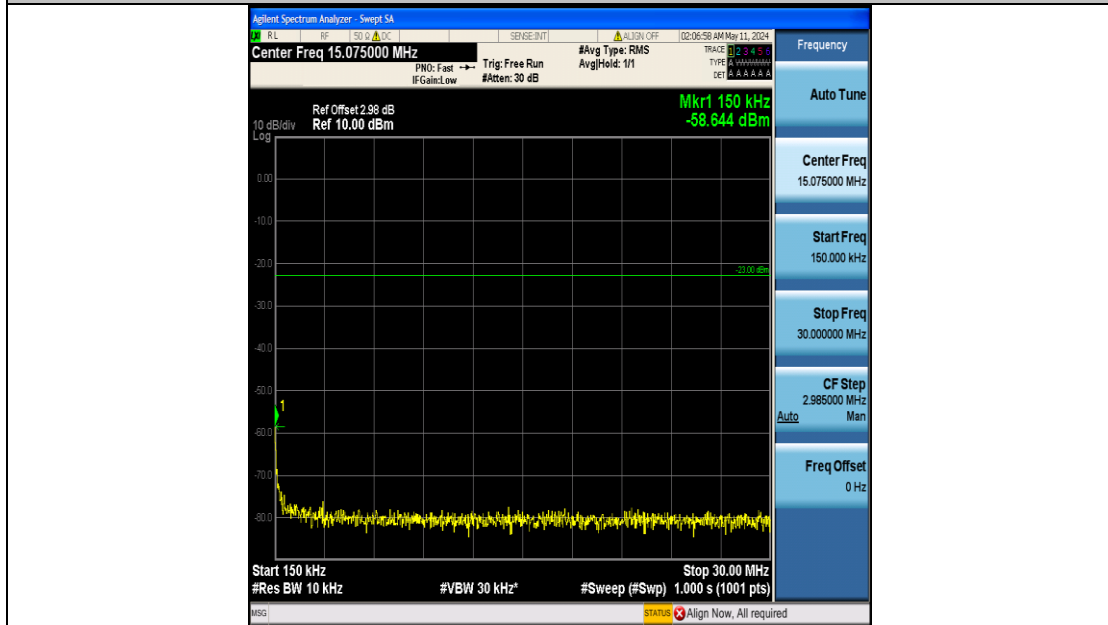

Band5_10MHz_QPSK_20600_50RB#0_0.15~30_0.15~30