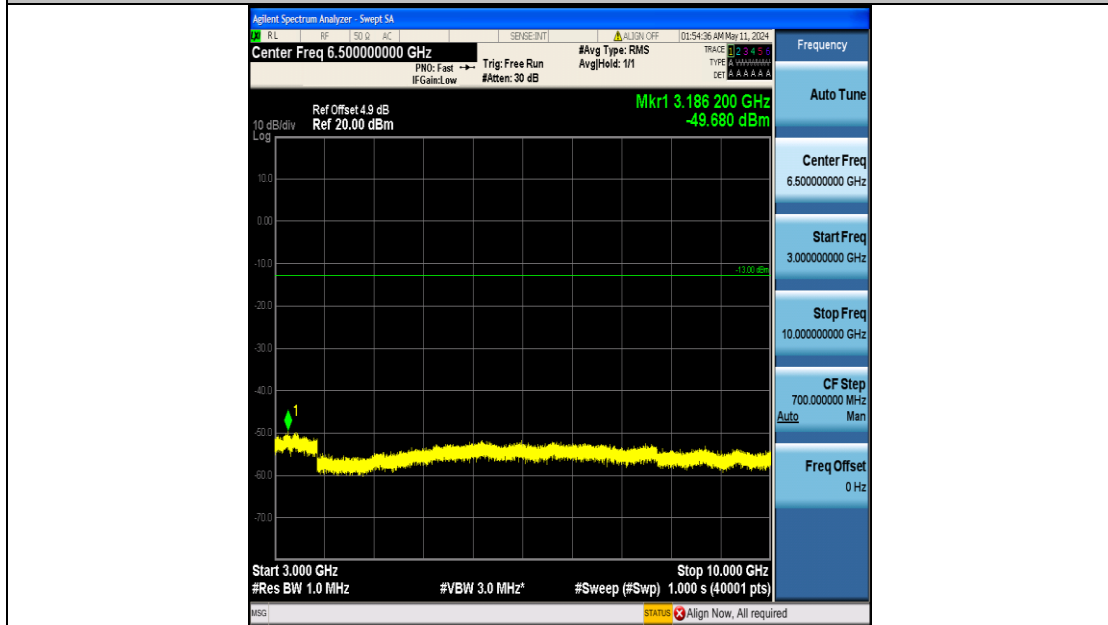

Band5_5MHz_QPSK_20425_25RB#0_3000~10000_3000~10000

Band5_5MHz_QPSK_20525_25RB#0_0.009~0.15_0.009~0.15

Band5_5MHz_QPSK_20525_25RB#0_0.15~30_0.15~30

Band5_5MHz_QPSK_20525_25RB#0_30~1000_30~1000

Band5_5MHz_QPSK_20525_25RB#0_1000~3000_1000~3000