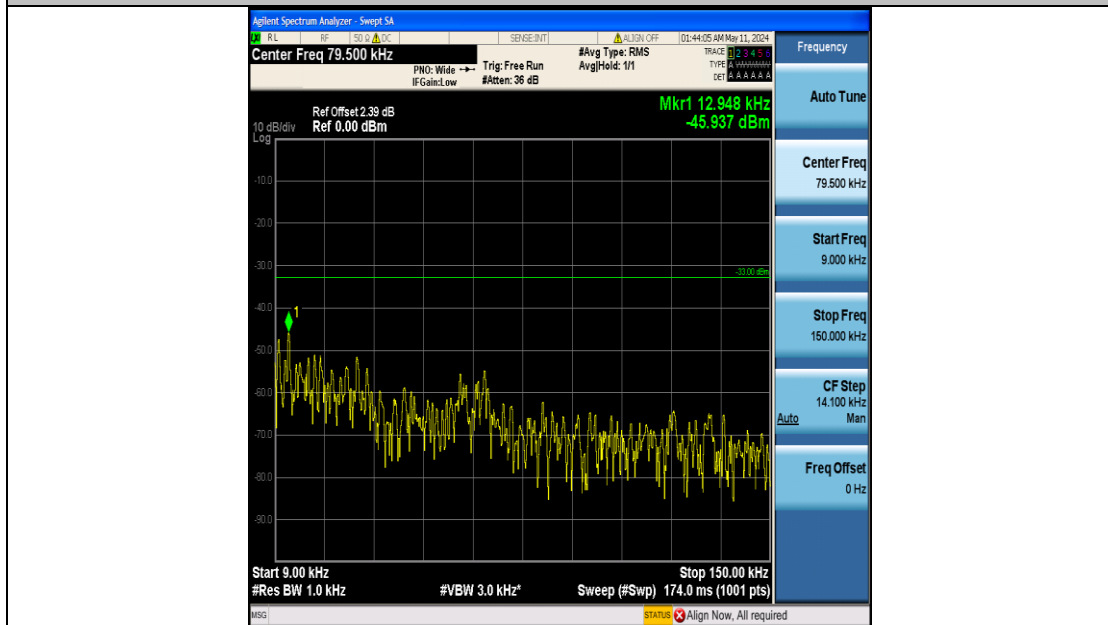

Band5_3MHz_16QAM_20525_15RB#0_3000~10000_3000~10000

Band5_3MHz_16QAM_20635_15RB#0_0.009~0.15_0.009~0.15