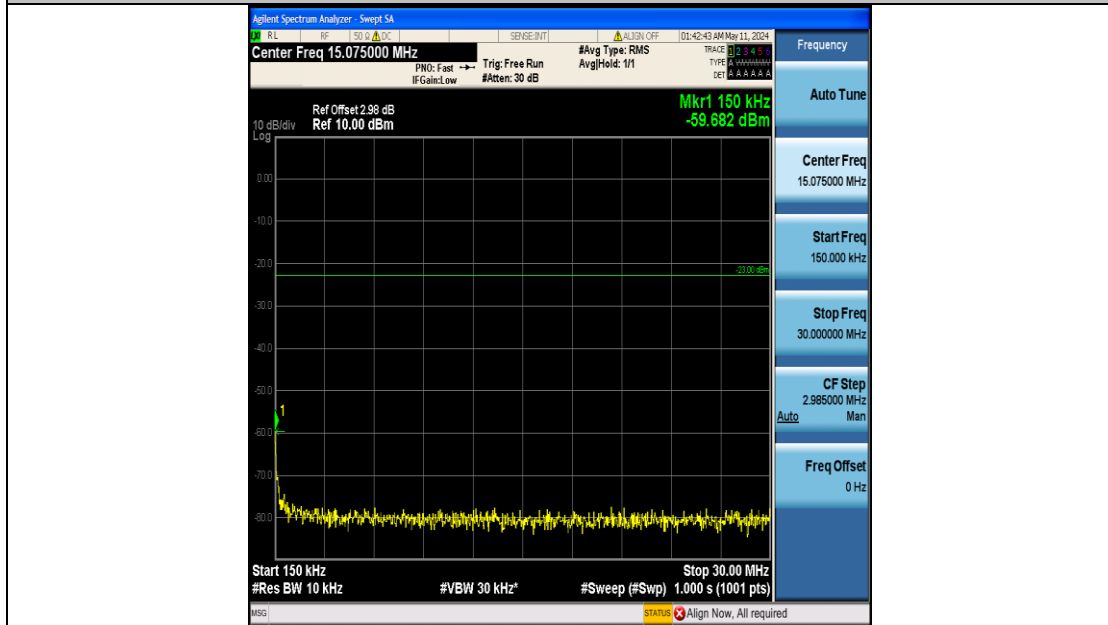

Band5_3MHz_16QAM_20525_15RB#0_0.009~0.15_0.009~0.15

Band5_3MHz_16QAM_20525_15RB#0_0.15~30_0.15~30