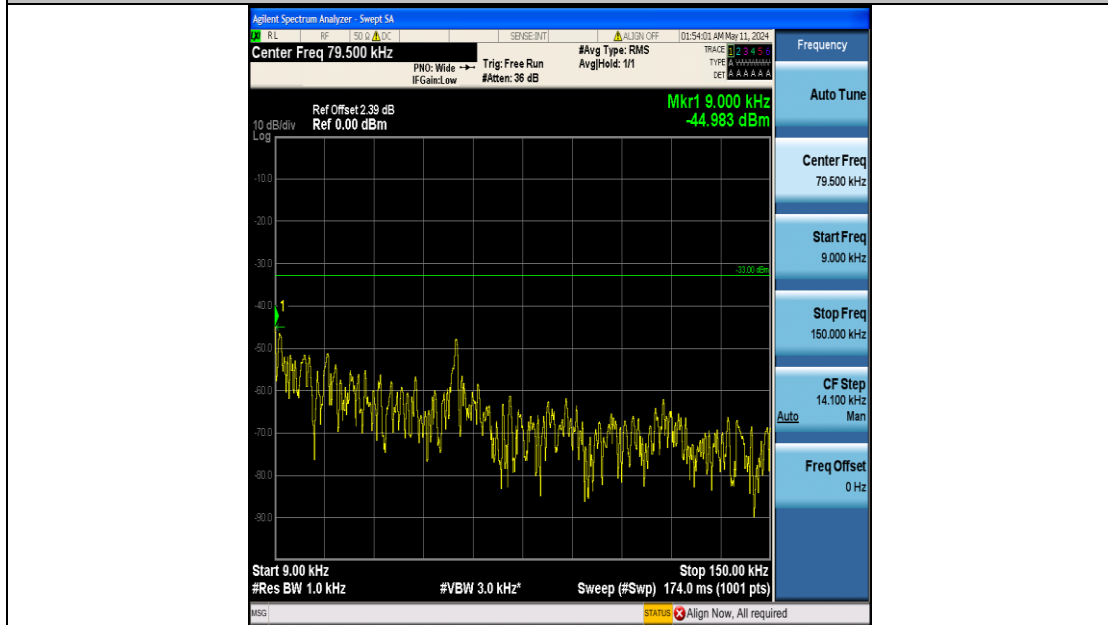

Band5_5MHz_QPSK_20425_25RB#0_3000~10000_3000~10000

Band5_5MHz_QPSK_20525_25RB#0_0.009~0.15_0.009~0.15