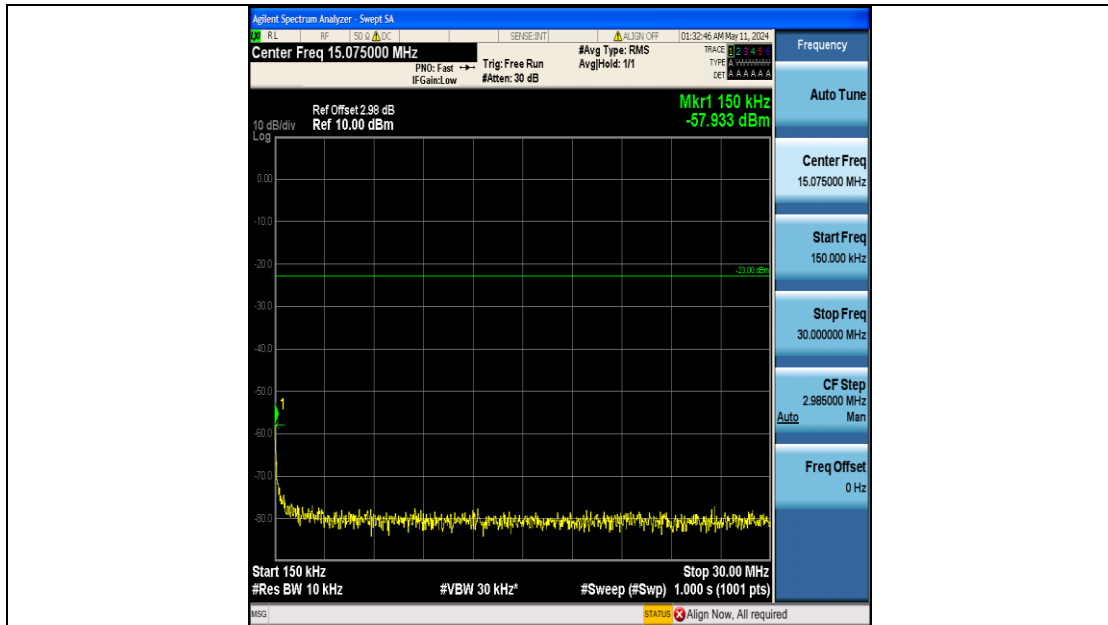

Band5_1.4MHz_16QAM_20643_6RB#0_0.009~0.15_0.009~0.15

Band5_1.4MHz_16QAM_20643_6RB#0_0.15~30_0.15~30