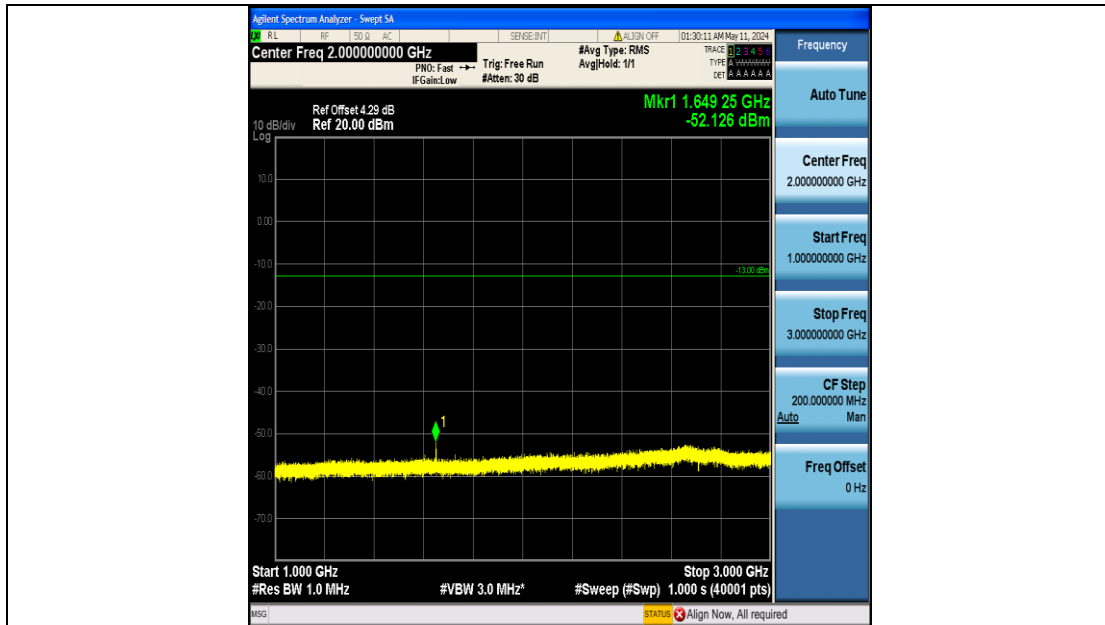

Band5_1.4MHz_QPSK_20643_6RB#0_3000~10000_3000~10000

Band5_1.4MHz_16QAM_20407_6RB#0_0.009~0.15_0.009~0.15

Band5_1.4MHz_16QAM_20407_6RB#0_0.15~30_0.15~30

Band5_1.4MHz_16QAM_20407_6RB#0_30~1000_30~1000

Band5_1.4MHz_16QAM_20407_6RB#0_1000~3000_1000~3000