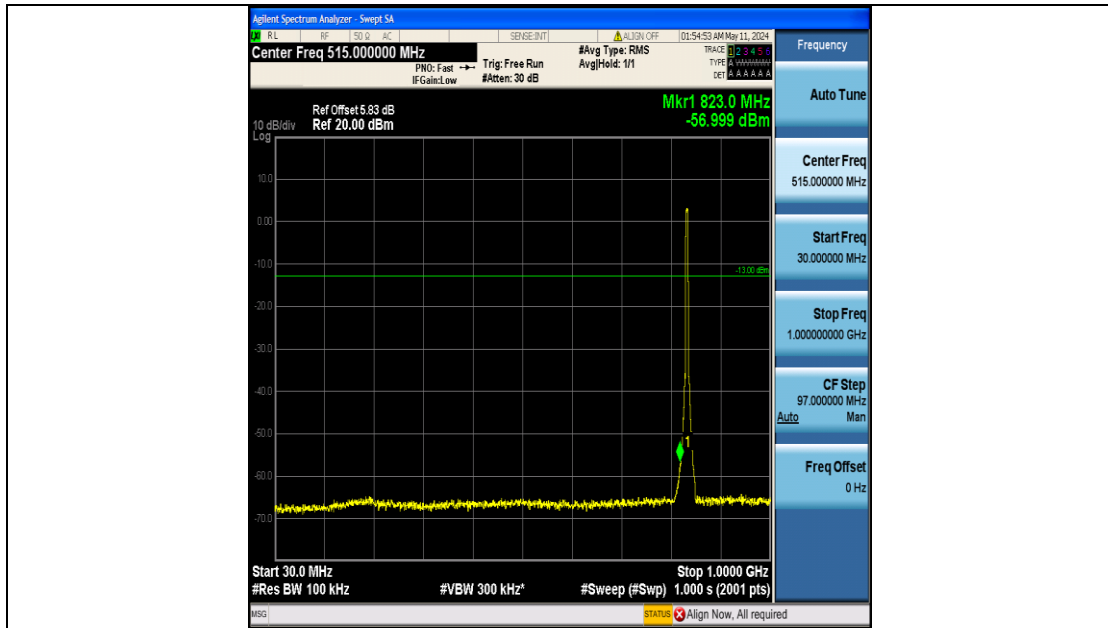

Band5_5MHz_16QAM_20525_25RB#0_0.15~30_0.15~30

Band5_5MHz_16QAM_20525_25RB#0_30~1000_30~1000