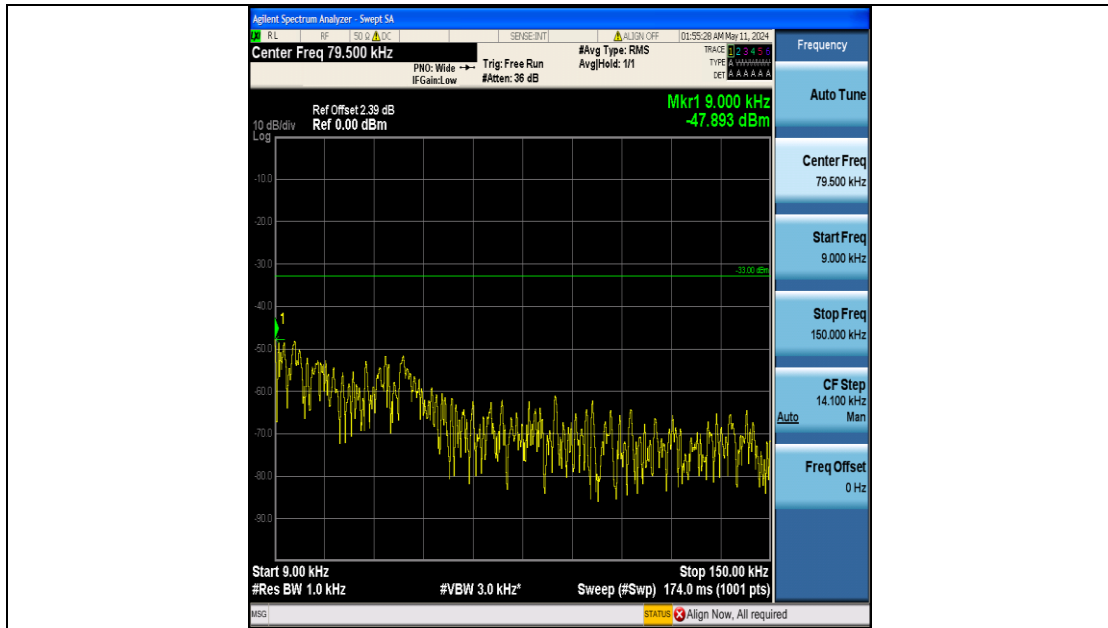

Band5_5MHz_QPSK_20525_25RB#0_3000~10000_3000~10000

Band5_5MHz_QPSK_20625_25RB#0_0.009~0.15_0.009~0.15