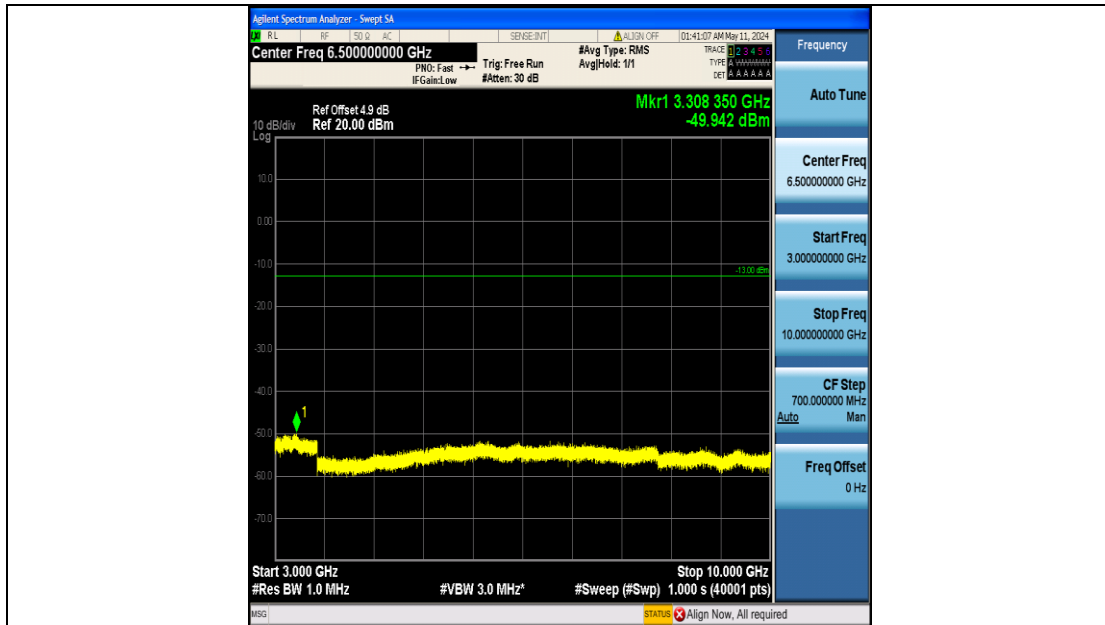

Band5_1.4MHz_16QAM_20643_6RB#0_3000~10000_3000~10000

Band5_3MHz_QPSK_20415_15RB#0_0.009~0.15_0.009~0.15

Band5_3MHz_QPSK_20415_15RB#0_0.15~30_0.15~30

Band5_3MHz_QPSK_20415_15RB#0_30~1000_30~1000

Band5_3MHz_QPSK_20415_15RB#0_1000~3000_1000~3000