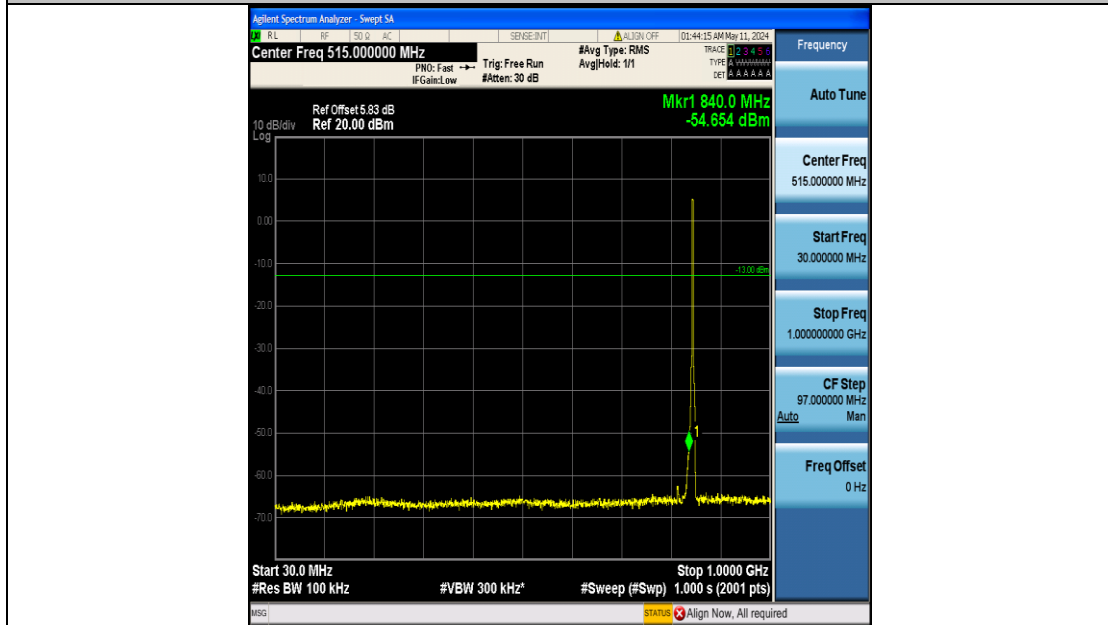

Band5_3MHz_16QAM_20635_15RB#0_0.15~30_0.15~30

Band5_3MHz_16QAM_20635_15RB#0_30~1000_30~1000