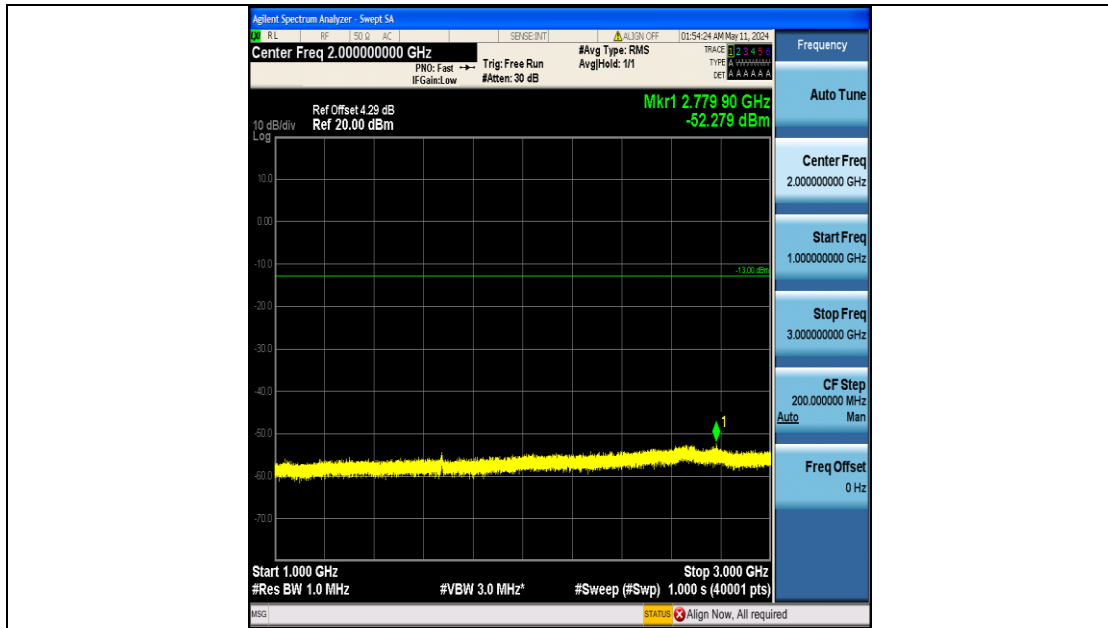

Band5_5MHz_QPSK_20425_25RB#0_3000~10000_3000~10000

Band5_5MHz_QPSK_20525_25RB#0_0.009~0.15_0.009~0.15

Band5_5MHz_QPSK_20525_25RB#0_0.15~30_0.15~30

Band5_5MHz_QPSK_20525_25RB#0_30~1000_30~1000

Band5_5MHz_QPSK_20525_25RB#0_1000~3000_1000~3000