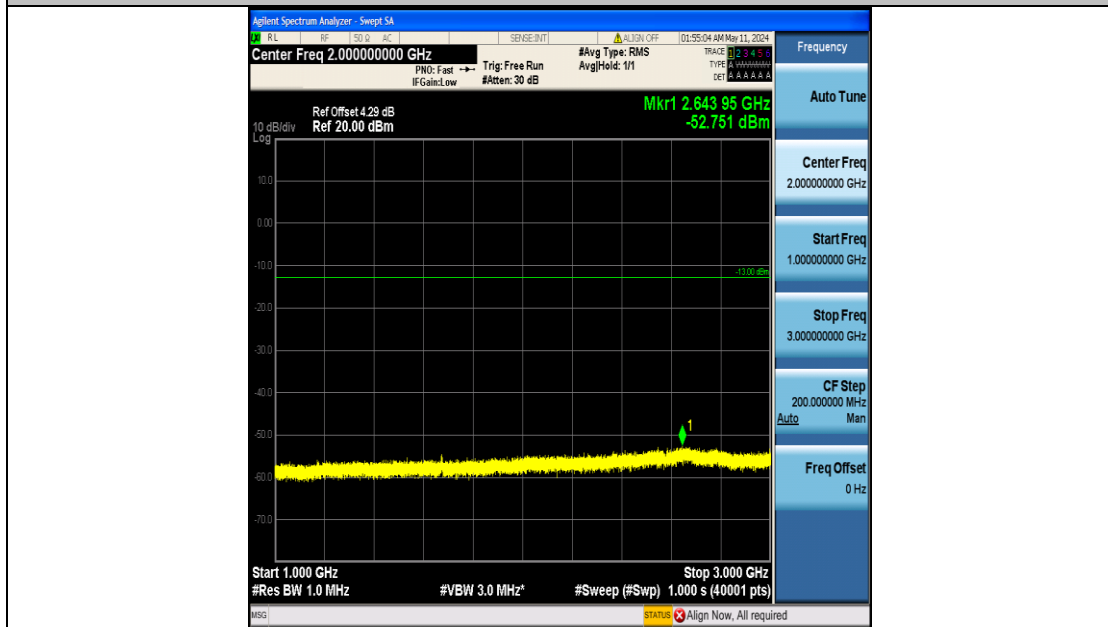

Band5_5MHz_16QAM_20425_25RB#0_3000~10000_3000~10000

Band5_5MHz_16QAM_20525_25RB#0_0.009~0.15_0.009~0.15

Band5_5MHz_16QAM_20525_25RB#0_0.15~30_0.15~30

Band5_5MHz_16QAM_20525_25RB#0_30~1000_30~1000

Band5_5MHz_16QAM_20525_25RB#0_1000~3000_1000~3000