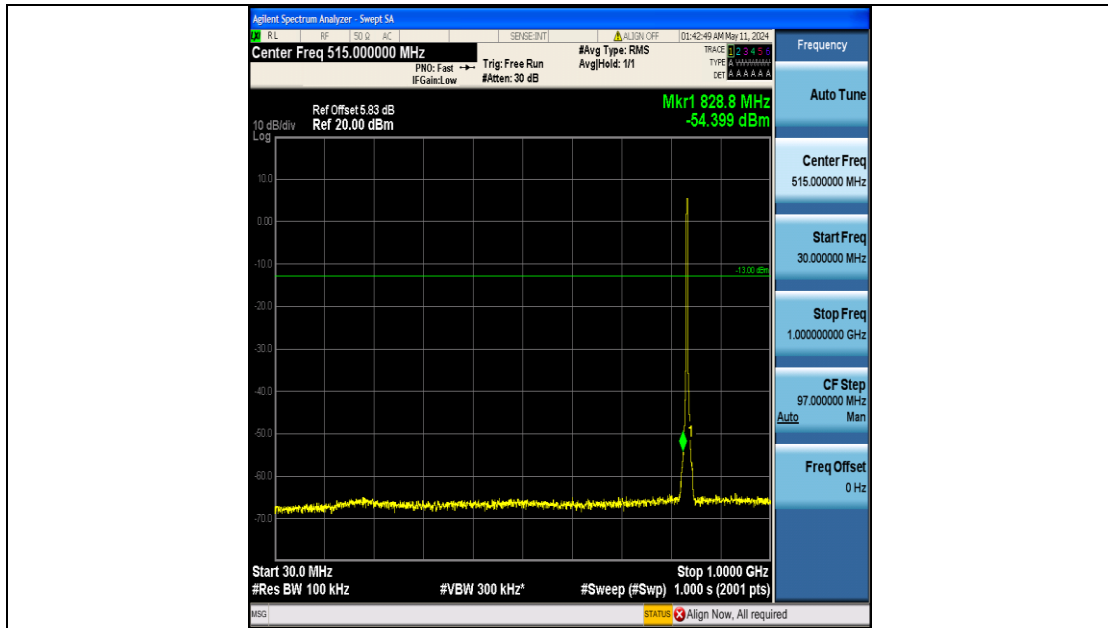

Band5_3MHz_16QAM_20525_15RB#0_0.15~30_0.15~30

Band5_3MHz_16QAM_20525_15RB#0_30~1000_30~1000