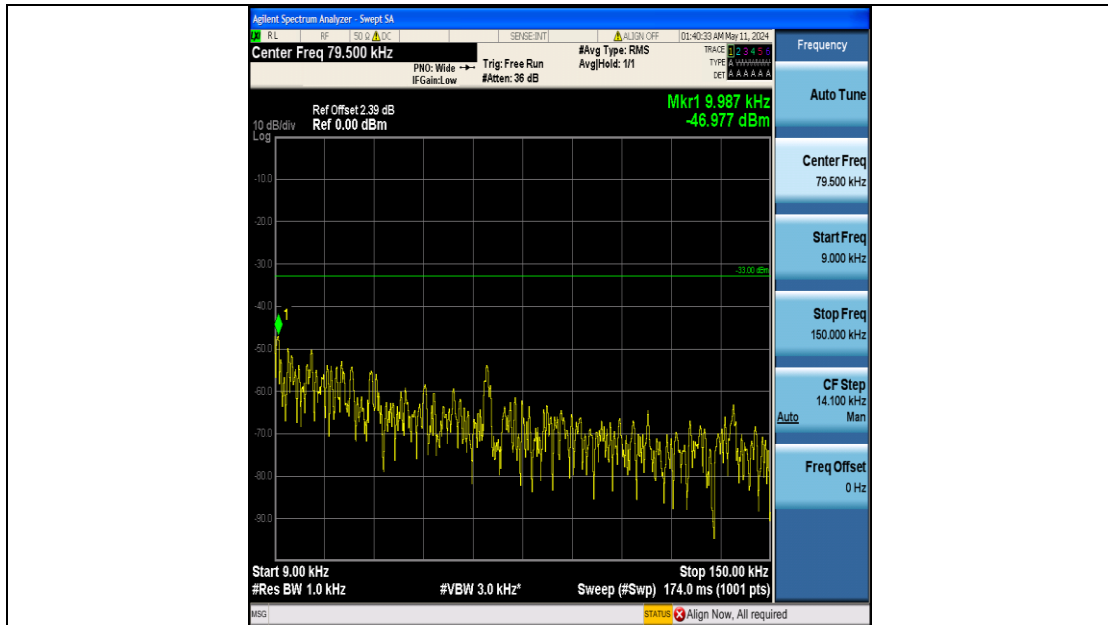

Band5_1.4MHz_16QAM_20643_6RB#0_3000~10000_3000~10000

Band5_3MHz_QPSK_20415_15RB#0_0.009~0.15_0.009~0.15