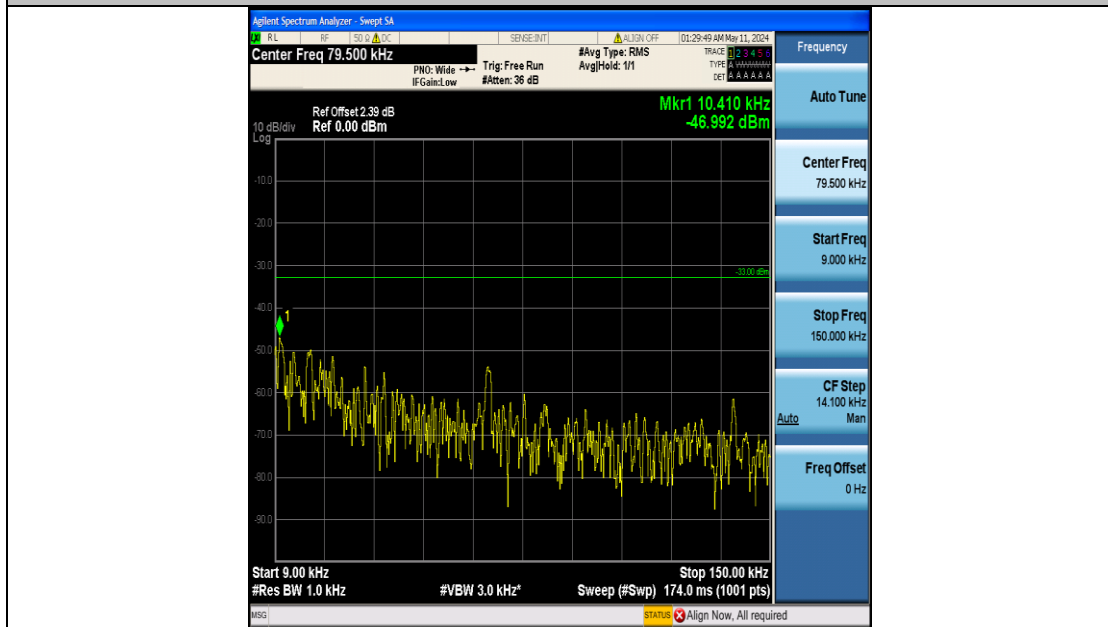

Band5_1.4MHz_QPSK_20643_6RB#0_3000~10000_3000~10000

Band5_1.4MHz_16QAM_20407_6RB#0_0.009~0.15_0.009~0.15

Band5_1.4MHz_16QAM_20407_6RB#0_0.15~30_0.15~30

Band5_1.4MHz_16QAM_20407_6RB#0_30~1000_30~1000

Band5_1.4MHz_16QAM_20407_6RB#0_1000~3000_1000~3000