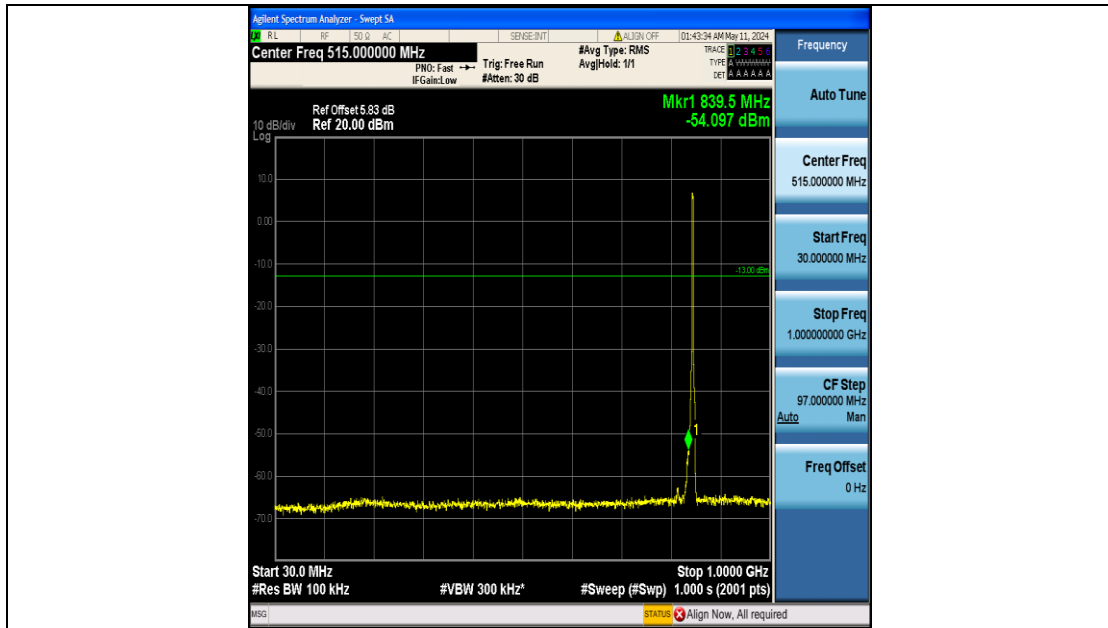

Band5_3MHz_QPSK_20635_15RB#0_0.15~30_0.15~30

Band5_3MHz_QPSK_20635_15RB#0_30~1000_30~1000