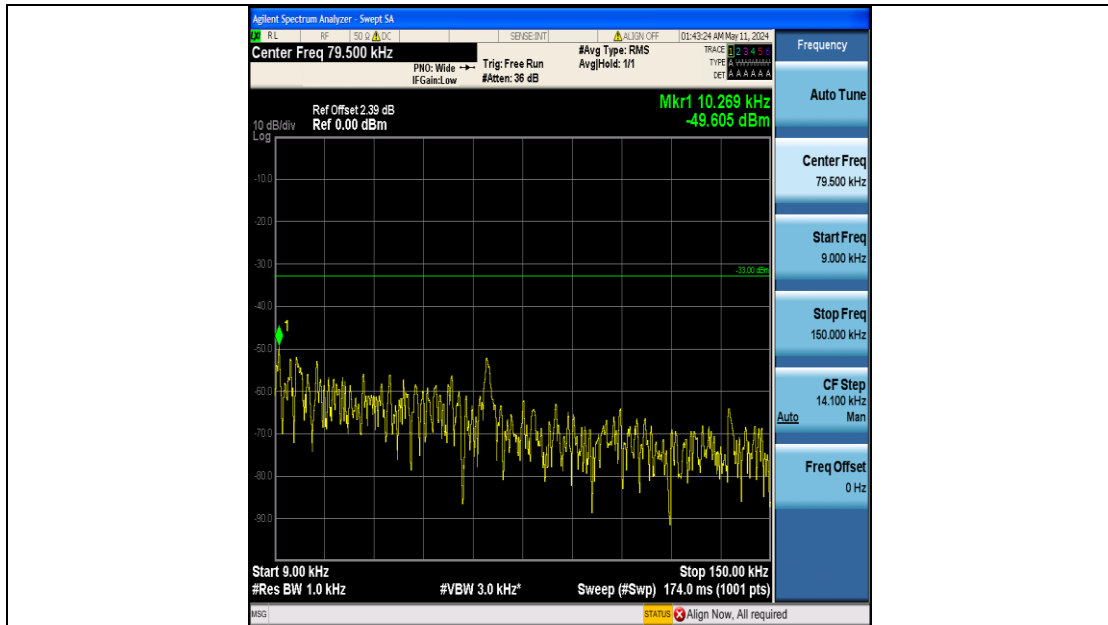

Band5_3MHz_QPSK_20525_15RB#0_3000~10000_3000~10000

Band5_3MHz_QPSK_20635_15RB#0_0.009~0.15_0.009~0.15