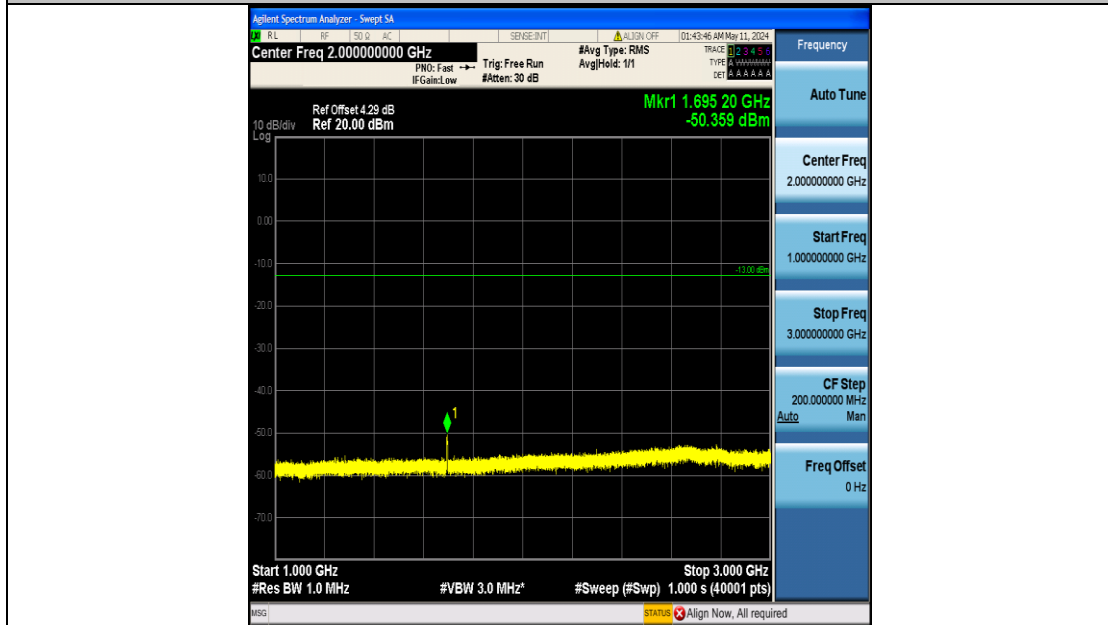

Band5_3MHz_QPSK_20525_15RB#0_3000~10000_3000~10000

Band5_3MHz_QPSK_20635_15RB#0_0.009~0.15_0.009~0.15

Band5_3MHz_QPSK_20635_15RB#0_0.15~30_0.15~30

Band5_3MHz_QPSK_20635_15RB#0_30~1000_30~1000

Band5_3MHz_QPSK_20635_15RB#0_1000~3000_1000~3000