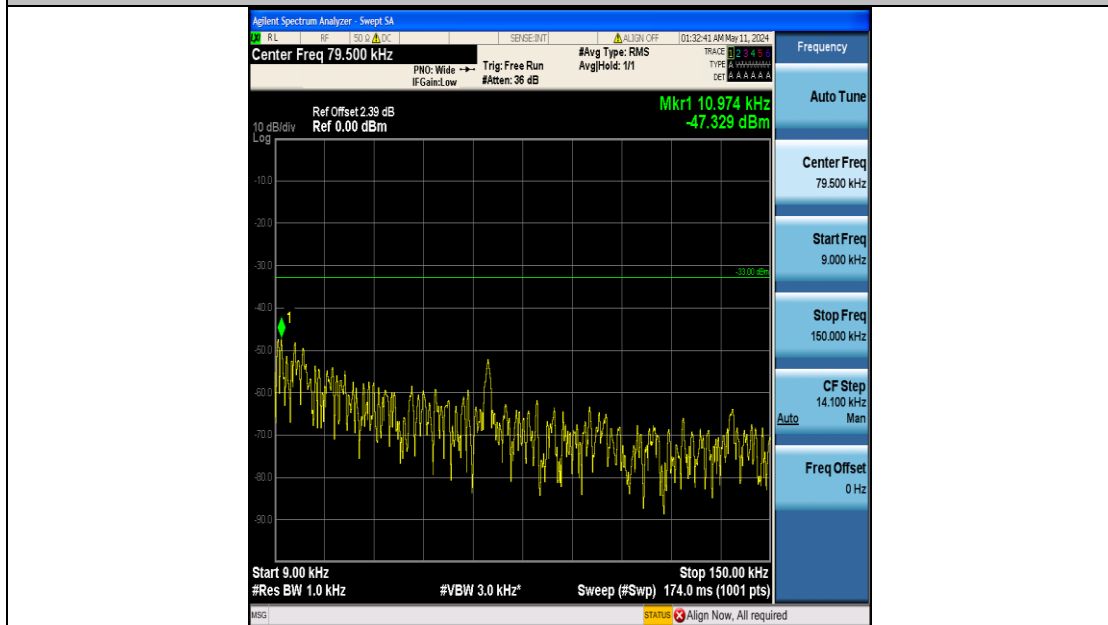

Band5_1.4MHz_16QAM_20525_6RB#0_3000~10000_3000~10000

Band5_1.4MHz_16QAM_20643_6RB#0_0.009~0.15_0.009~0.15