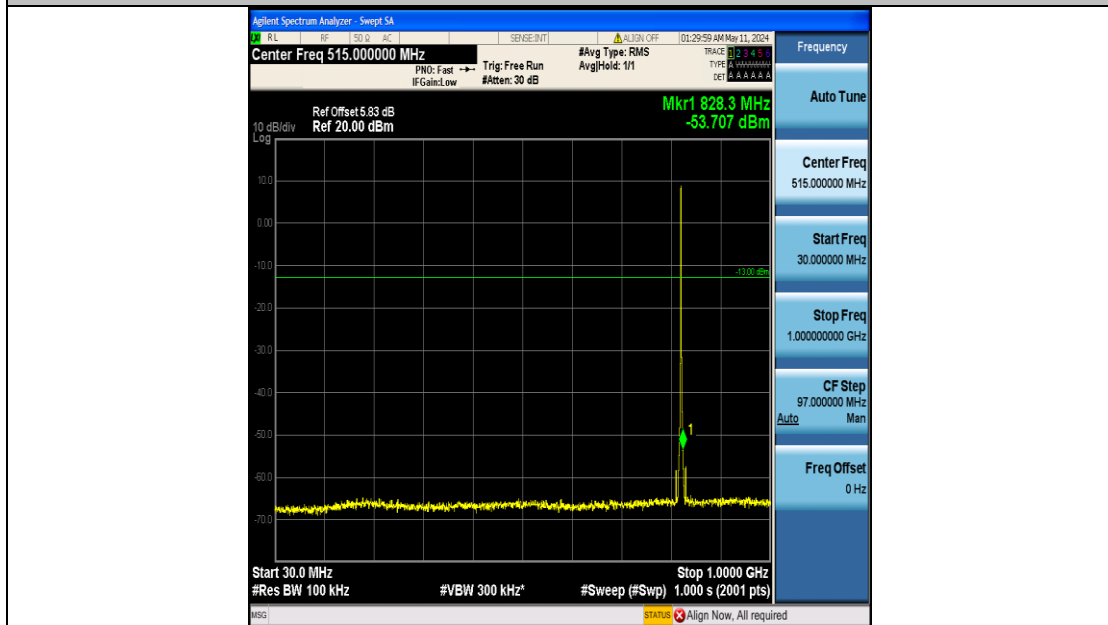

Band5_1.4MHz_QPSK_20643_6RB#0_3000~10000_3000~10000

Band5_1.4MHz_16QAM_20407_6RB#0_0.009~0.15_0.009~0.15

Band5_1.4MHz_16QAM_20407_6RB#0_0.15~30_0.15~30

Band5_1.4MHz_16QAM_20407_6RB#0_30~1000_30~1000

Band5_1.4MHz_16QAM_20407_6RB#0_1000~3000_1000~3000