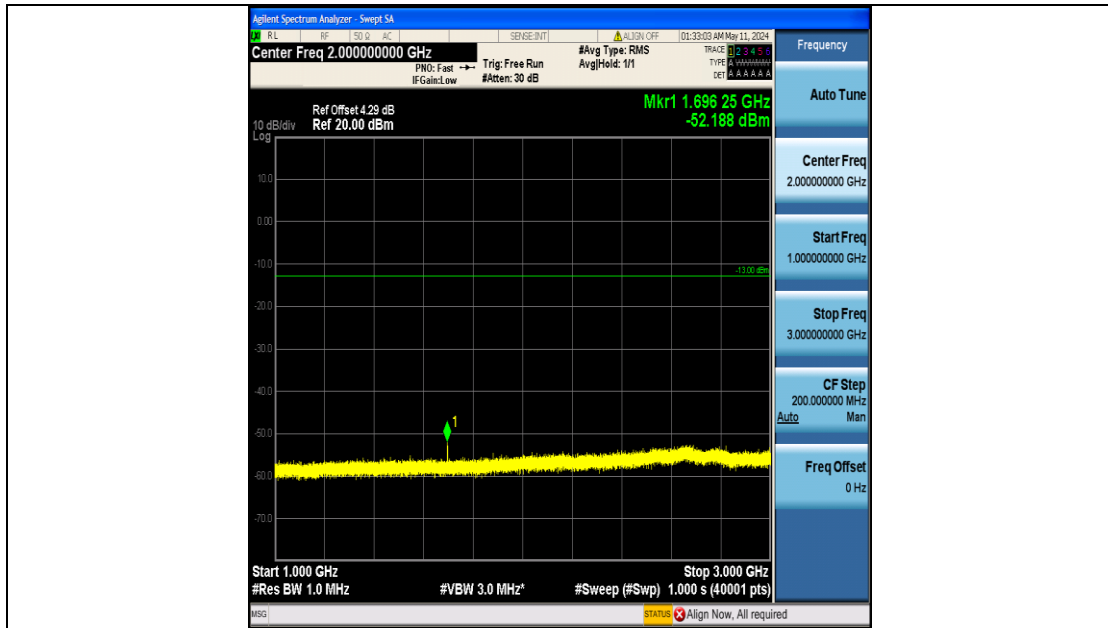

Band5_1.4MHz_16QAM_20525_6RB#0_3000~10000_3000~10000

Band5_1.4MHz_16QAM_20643_6RB#0_0.009~0.15_0.009~0.15

Band5_1.4MHz_16QAM_20643_6RB#0_0.15~30_0.15~30

Band5_1.4MHz_16QAM_20643_6RB#0_30~1000_30~1000

Band5_1.4MHz_16QAM_20643_6RB#0_1000~3000_1000~3000