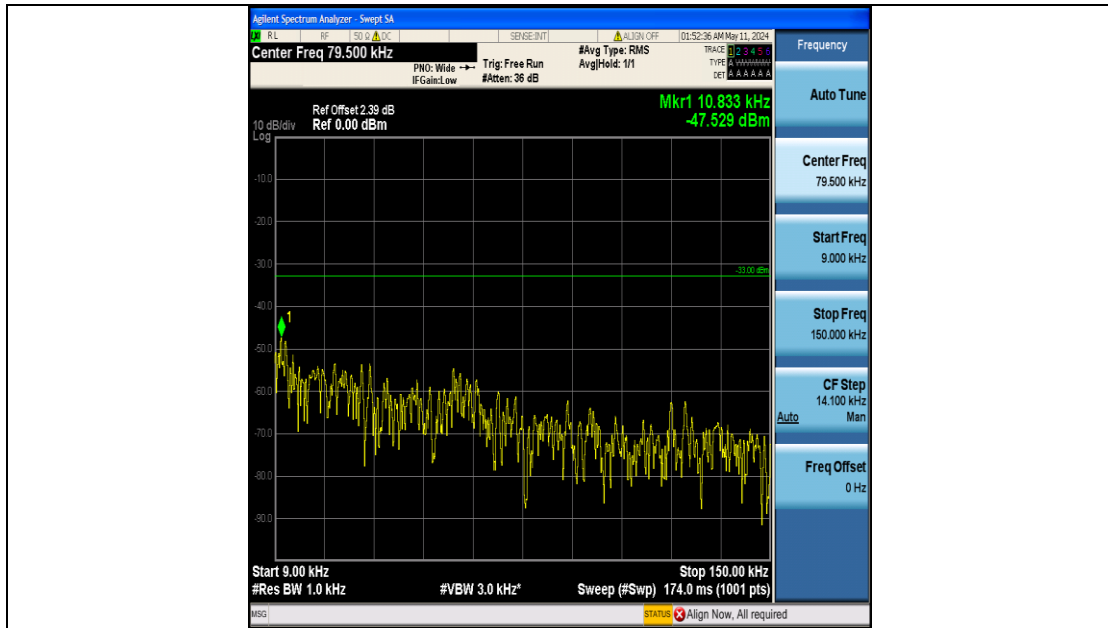

Band5_3MHz_16QAM_20635_15RB#0_3000~10000_3000~10000

Band5_5MHz_QPSK_20425_25RB#0_0.009~0.15_0.009~0.15