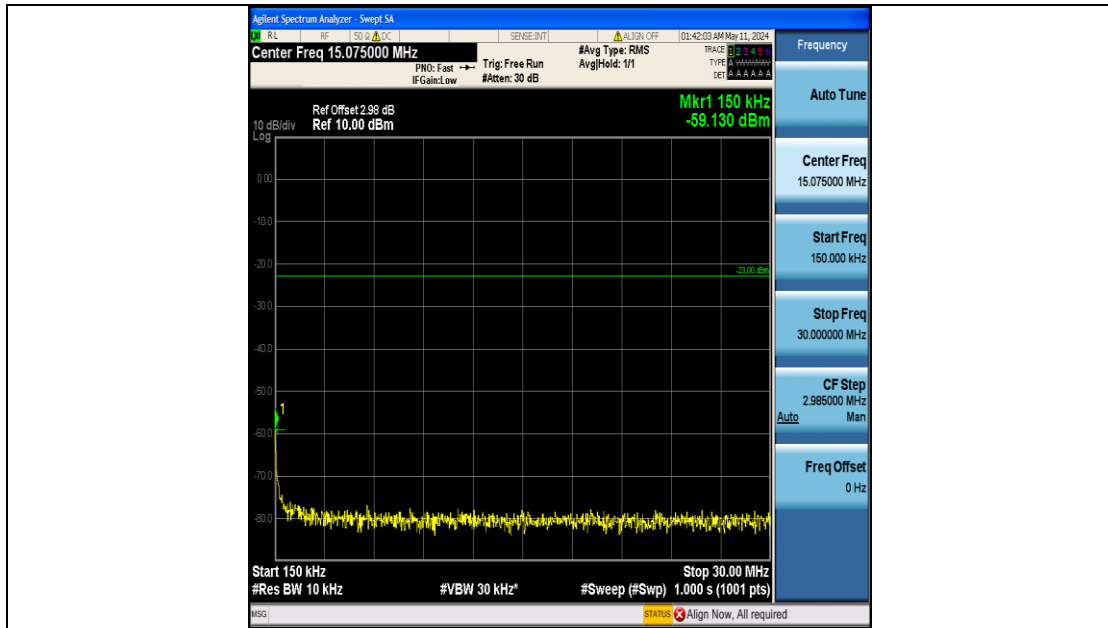

Band5_3MHz_QPSK_20525_15RB#0_0.009~0.15_0.009~0.15

Band5_3MHz_QPSK_20525_15RB#0_0.15~30_0.15~30