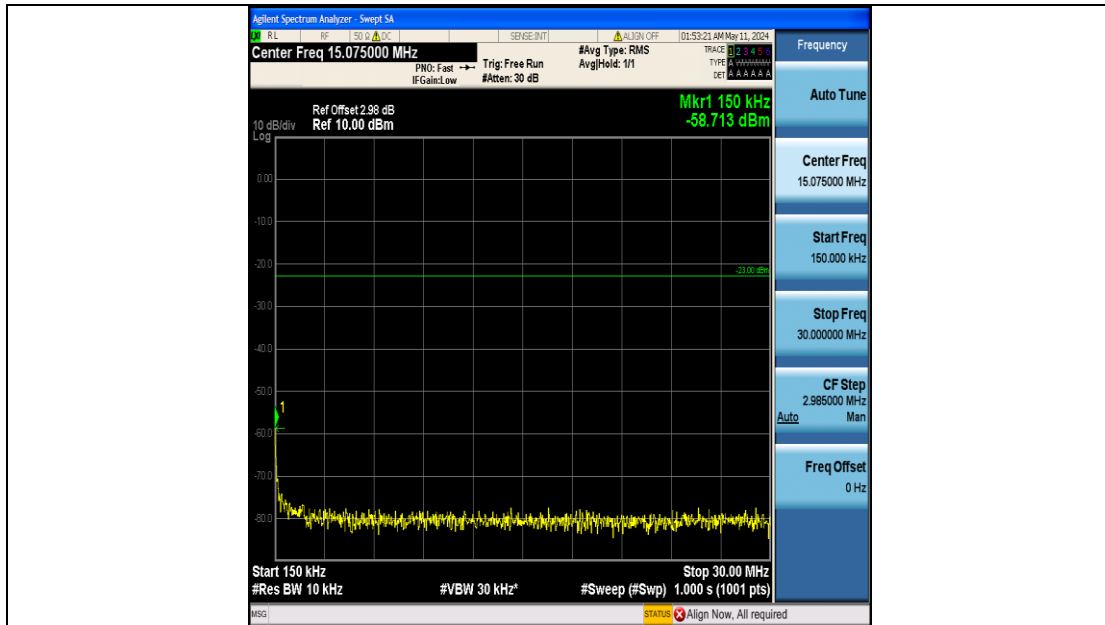

Band5_5MHz_16QAM_20425_25RB#0_0.009~0.15_0.009~0.15

Band5_5MHz_16QAM_20425_25RB#0_0.15~30_0.15~30