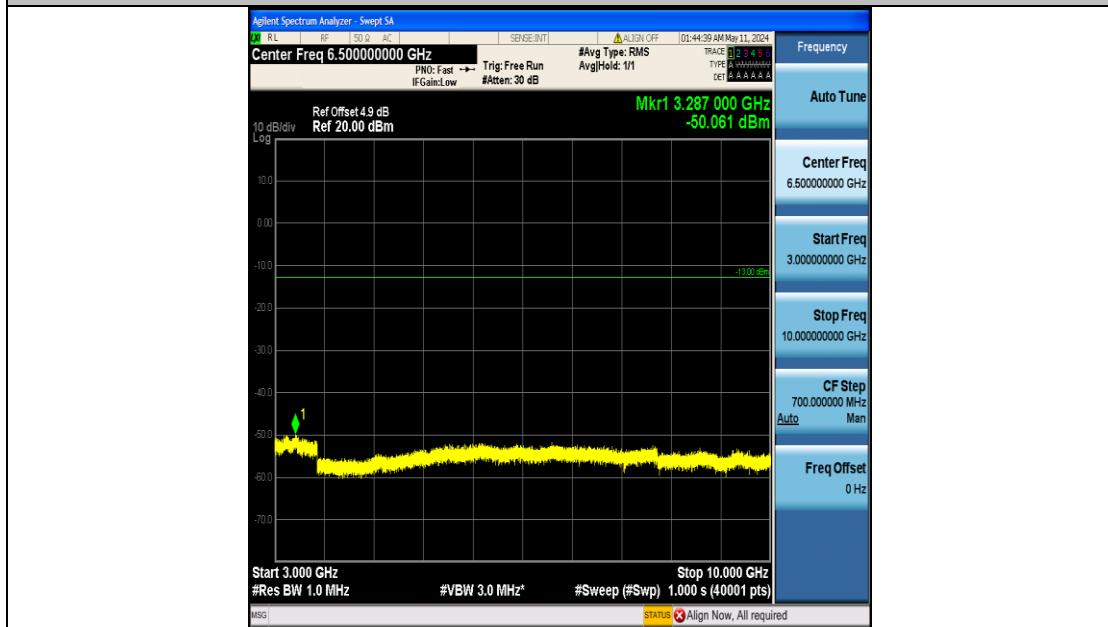

Band5_3MHz_16QAM_20525_15RB#0_3000~10000_3000~10000

Band5_3MHz_16QAM_20635_15RB#0_0.009~0.15_0.009~0.15

Band5_3MHz_16QAM_20635_15RB#0_0.15~30_0.15~30

Band5_3MHz_16QAM_20635_15RB#0_30~1000_30~1000

Band5_3MHz_16QAM_20635_15RB#0_1000~3000_1000~3000