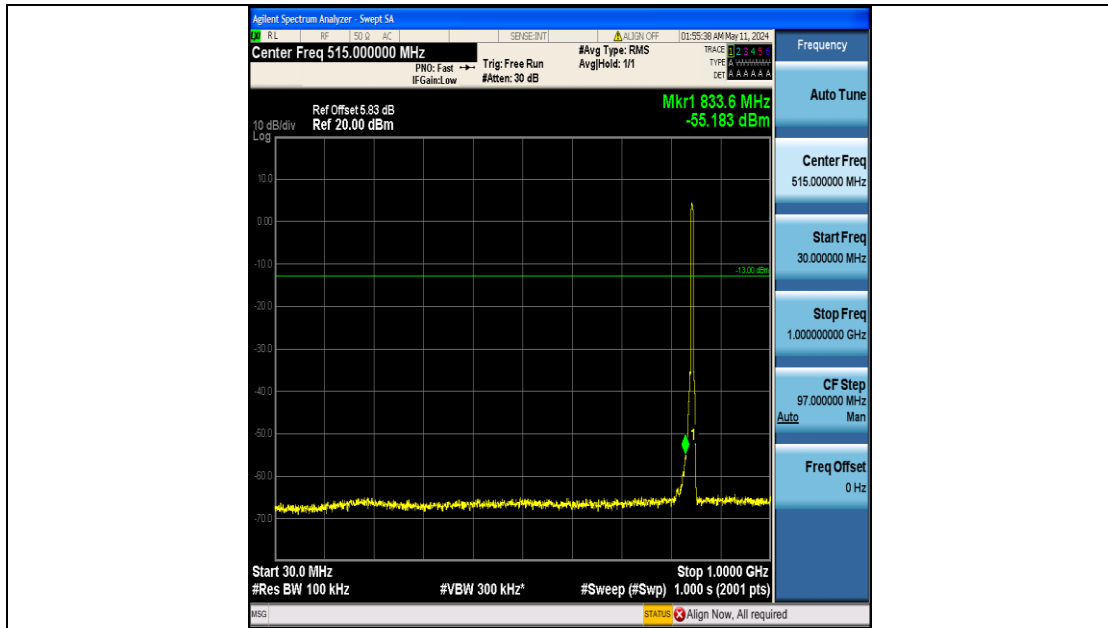

Band5_5MHz_QPSK_20625_25RB#0_0.15~30_0.15~30

Band5_5MHz_QPSK_20625_25RB#0_30~1000_30~1000