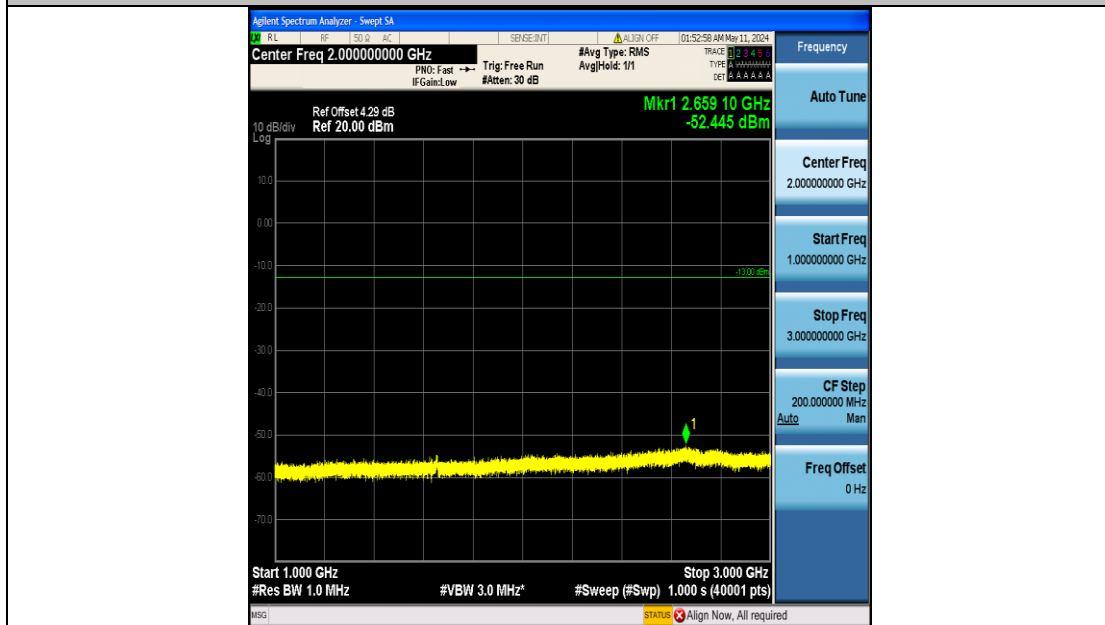

Band5_3MHz_16QAM_20635_15RB#0_3000~10000_3000~10000

Band5_5MHz_QPSK_20425_25RB#0_0.009~0.15_0.009~0.15

Band5_5MHz_QPSK_20425_25RB#0_0.15~30_0.15~30

Band5_5MHz_QPSK_20425_25RB#0_30~1000_30~1000

Band5_5MHz_QPSK_20425_25RB#0_1000~3000_1000~3000