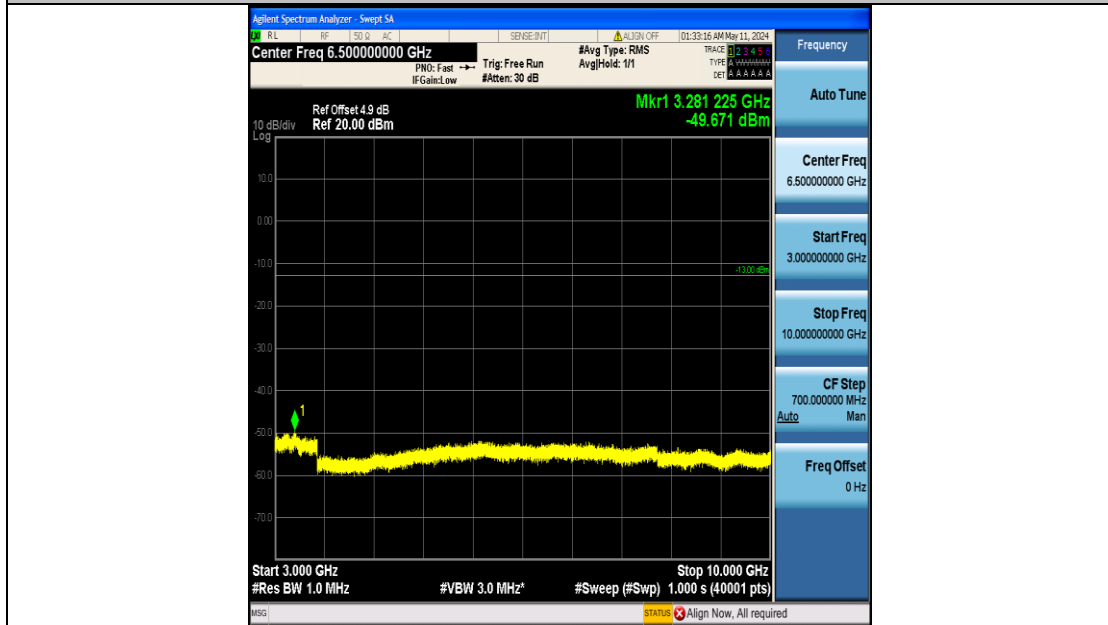

Band5_1.4MHz_16QAM_20525_6RB#0_3000~10000_3000~10000

Band5_1.4MHz_16QAM_20643_6RB#0_0.009~0.15_0.009~0.15

Band5_1.4MHz_16QAM_20643_6RB#0_0.15~30_0.15~30

Band5_1.4MHz_16QAM_20643_6RB#0_30~1000_30~1000

Band5_1.4MHz_16QAM_20643_6RB#0_1000~3000_1000~3000