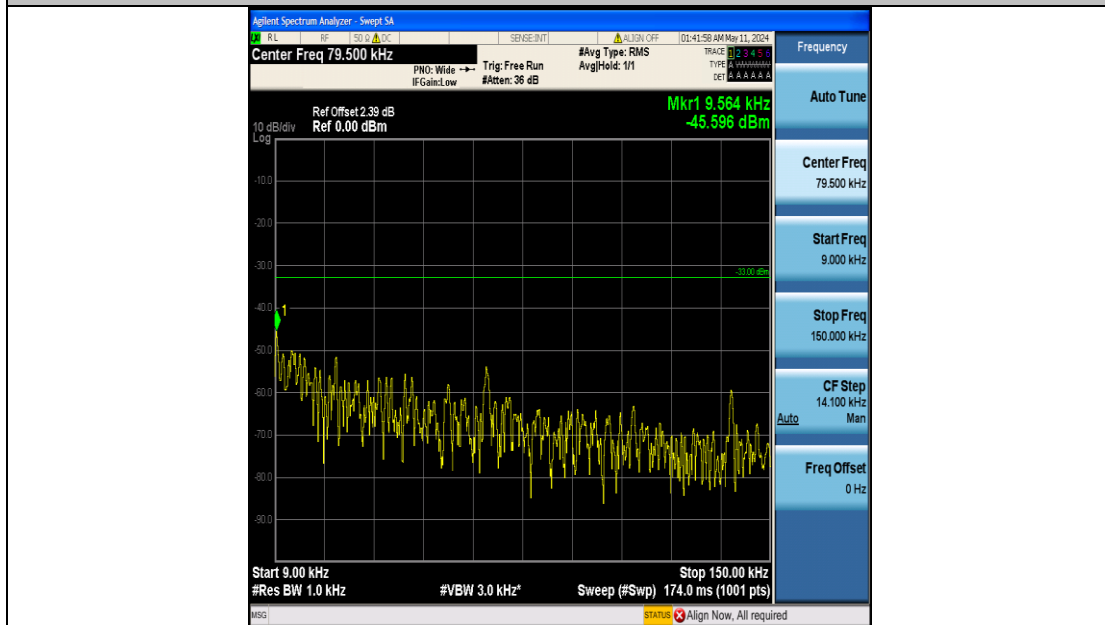

Band5_3MHz_QPSK_20415_15RB#0_3000~10000_3000~10000

Band5_3MHz_QPSK_20525_15RB#0_0.009~0.15_0.009~0.15