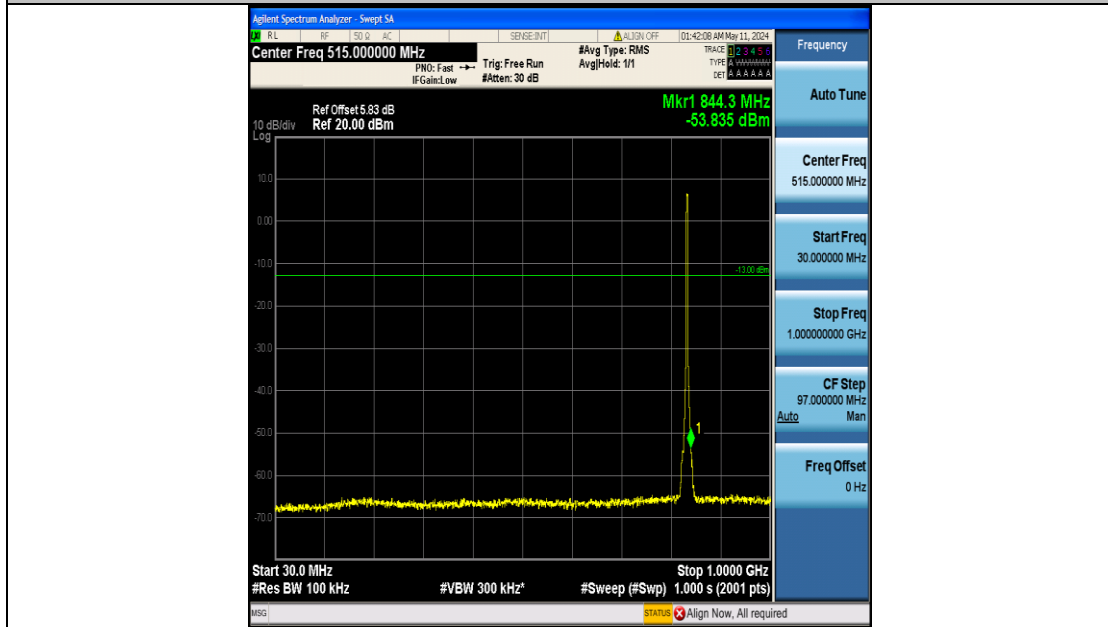

Band5_3MHz_QPSK_20525_15RB#0_0.15~30_0.15~30

Band5_3MHz_QPSK_20525_15RB#0_30~1000_30~1000