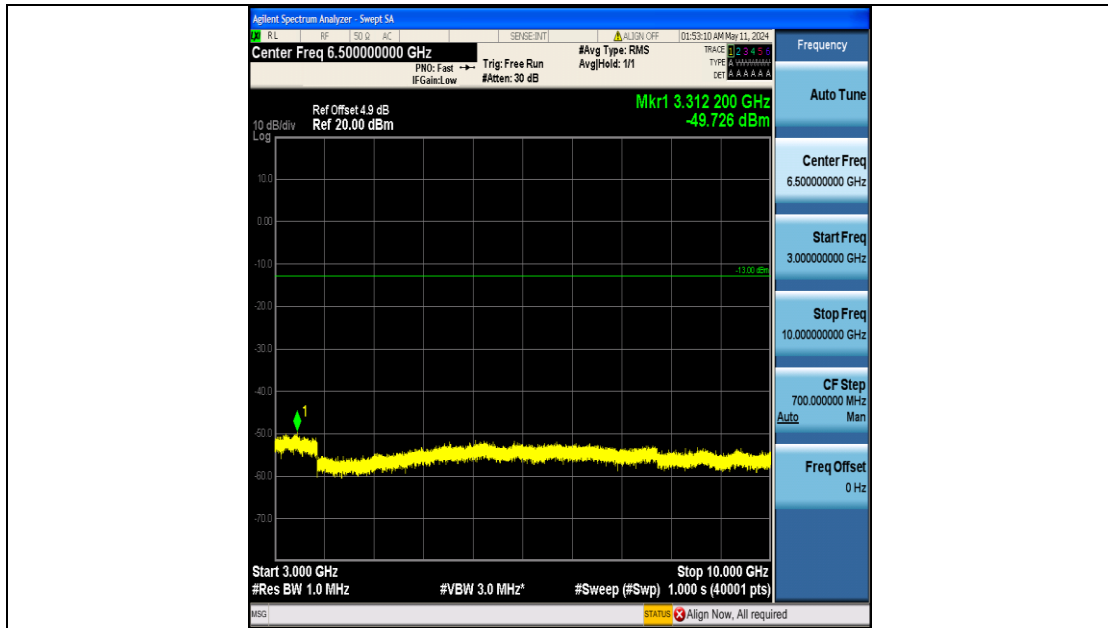

Band5_3MHz_16QAM_20635_15RB#0_3000~10000_3000~10000

Band5_5MHz_QPSK_20425_25RB#0_0.009~0.15_0.009~0.15

Band5_5MHz_QPSK_20425_25RB#0_0.15~30_0.15~30

Band5_5MHz_QPSK_20425_25RB#0_30~1000_30~1000

Band5_5MHz_QPSK_20425_25RB#0_1000~3000_1000~3000