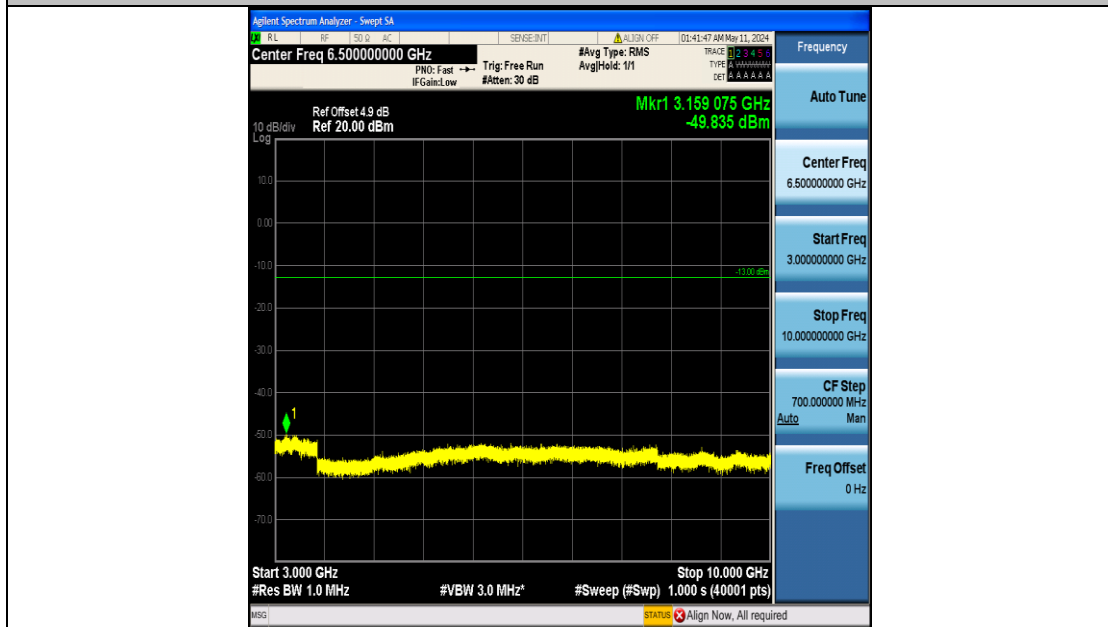

Band5_3MHz_QPSK_20635_15RB#0_3000~10000_3000~10000

Band5_3MHz_16QAM_20415_15RB#0_0.009~0.15_0.009~0.15

Band5_3MHz_16QAM_20415_15RB#0_0.15~30_0.15~30

Band5_3MHz_16QAM_20415_15RB#0_30~1000_30~1000

Band5_3MHz_16QAM_20415_15RB#0_1000~3000_1000~3000