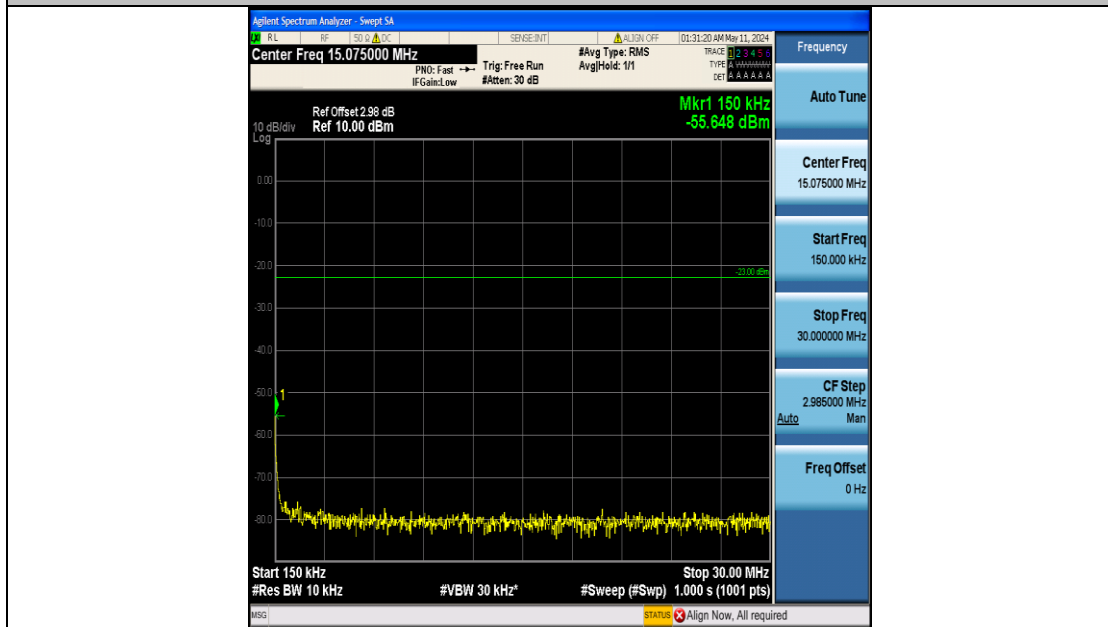

Band5_1.4MHz_16QAM_20525_6RB#0_0.009~0.15_0.009~0.15

Band5_1.4MHz_16QAM_20525_6RB#0_0.15~30_0.15~30