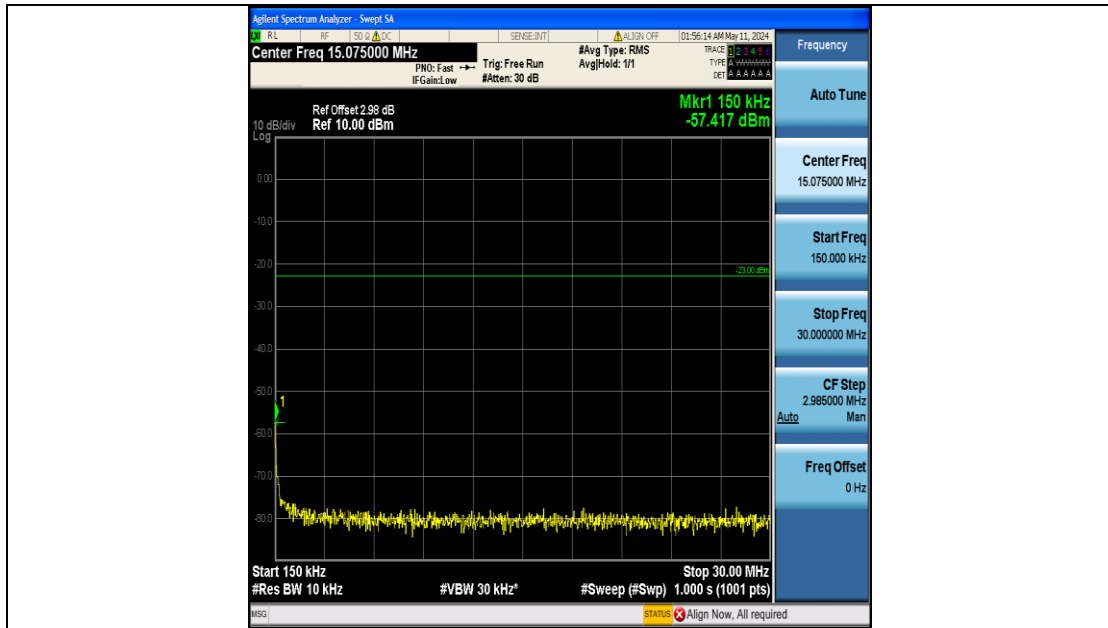

Band5_5MHz_16QAM_20625_25RB#0_0.009~0.15_0.009~0.15

Band5_5MHz_16QAM_20625_25RB#0_0.15~30_0.15~30