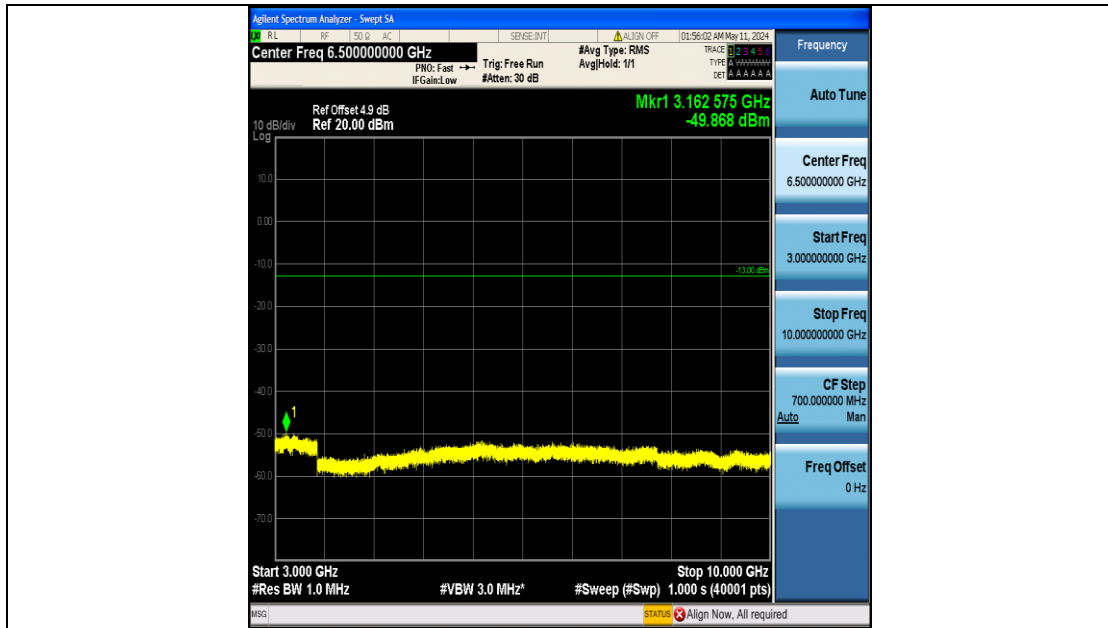

Band5_5MHz_QPSK_20525_25RB#0_3000~10000_3000~10000

Band5_5MHz_QPSK_20625_25RB#0_0.009~0.15_0.009~0.15

Band5_5MHz_QPSK_20625_25RB#0_0.15~30_0.15~30

Band5_5MHz_QPSK_20625_25RB#0_30~1000_30~1000

Band5_5MHz_QPSK_20625_25RB#0_1000~3000_1000~3000