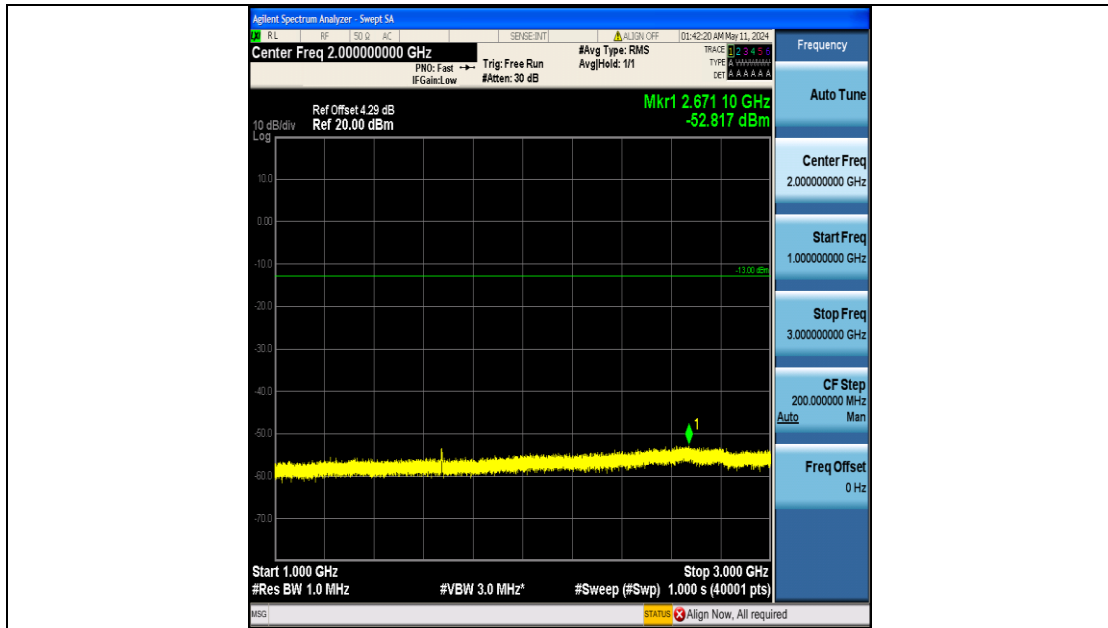

Band5_3MHz_QPSK_20415_15RB#0_3000~10000_3000~10000

Band5_3MHz_QPSK_20525_15RB#0_0.009~0.15_0.009~0.15

Band5_3MHz_QPSK_20525_15RB#0_0.15~30_0.15~30

Band5_3MHz_QPSK_20525_15RB#0_30~1000_30~1000

Band5_3MHz_QPSK_20525_15RB#0_1000~3000_1000~3000