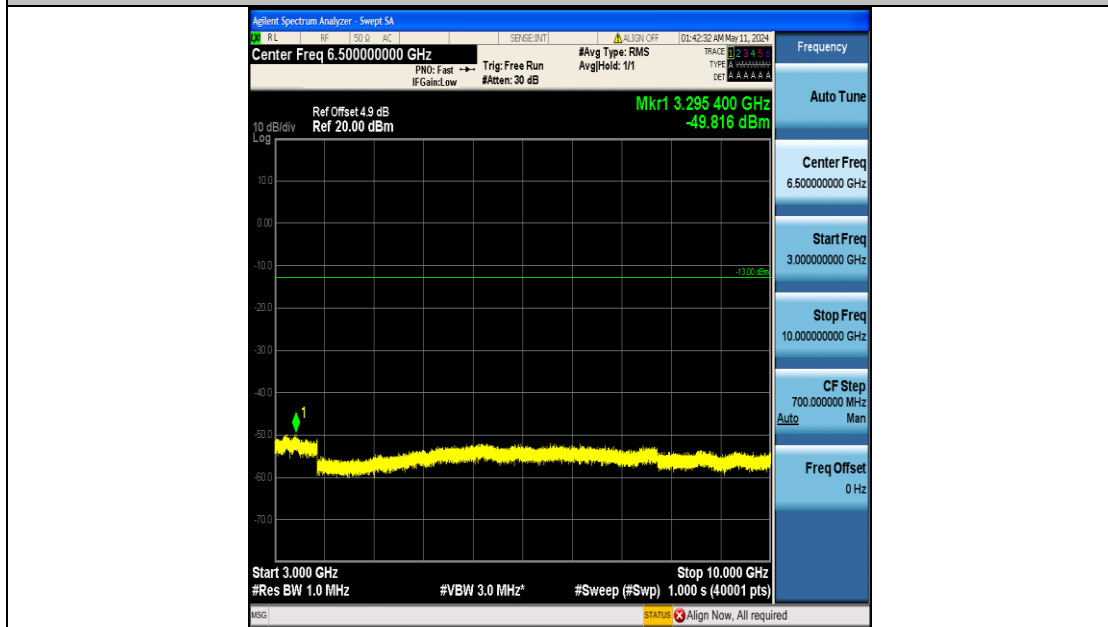

Band5_3MHz_QPSK_20415_15RB#0_3000~10000_3000~10000

Band5_3MHz_QPSK_20525_15RB#0_0.009~0.15_0.009~0.15

Band5_3MHz_QPSK_20525_15RB#0_0.15~30_0.15~30

Band5_3MHz_QPSK_20525_15RB#0_30~1000_30~1000

Band5_3MHz_QPSK_20525_15RB#0_1000~3000_1000~3000