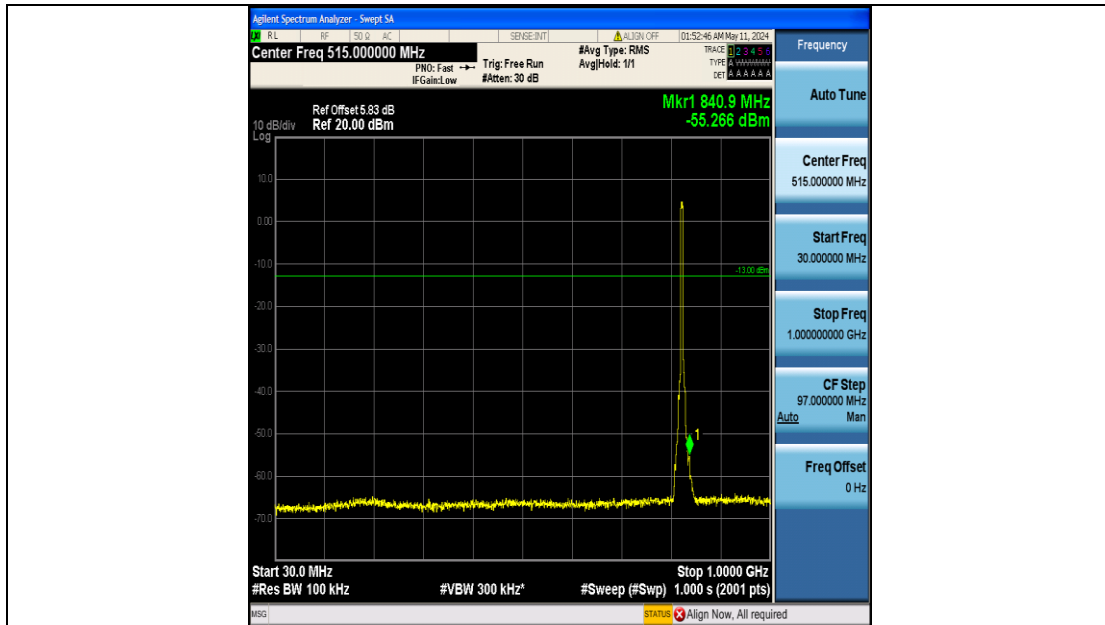

Band5_5MHz_QPSK_20425_25RB#0_0.15~30_0.15~30

Band5_5MHz_QPSK_20425_25RB#0_30~1000_30~1000