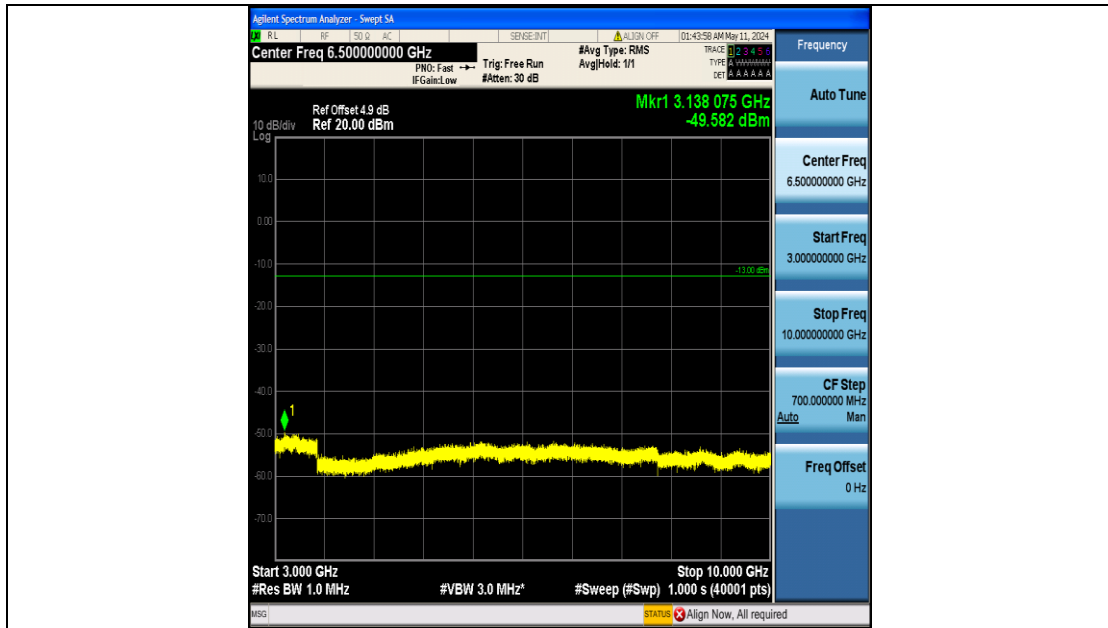

Band5_3MHz_QPSK_20525_15RB#0_3000~10000_3000~10000

Band5_3MHz_QPSK_20635_15RB#0_0.009~0.15_0.009~0.15

Band5_3MHz_QPSK_20635_15RB#0_0.15~30_0.15~30

Band5_3MHz_QPSK_20635_15RB#0_30~1000_30~1000

Band5_3MHz_QPSK_20635_15RB#0_1000~3000_1000~3000