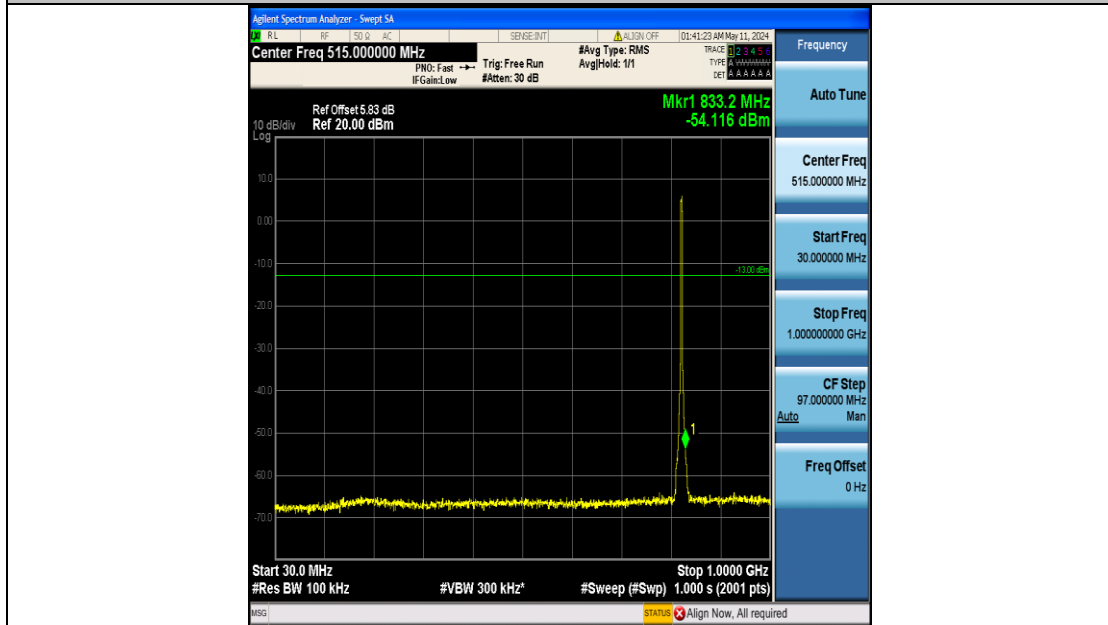

Band5_3MHz_16QAM_20415_15RB#0_0.15~30_0.15~30

Band5_3MHz_16QAM_20415_15RB#0_30~1000_30~1000