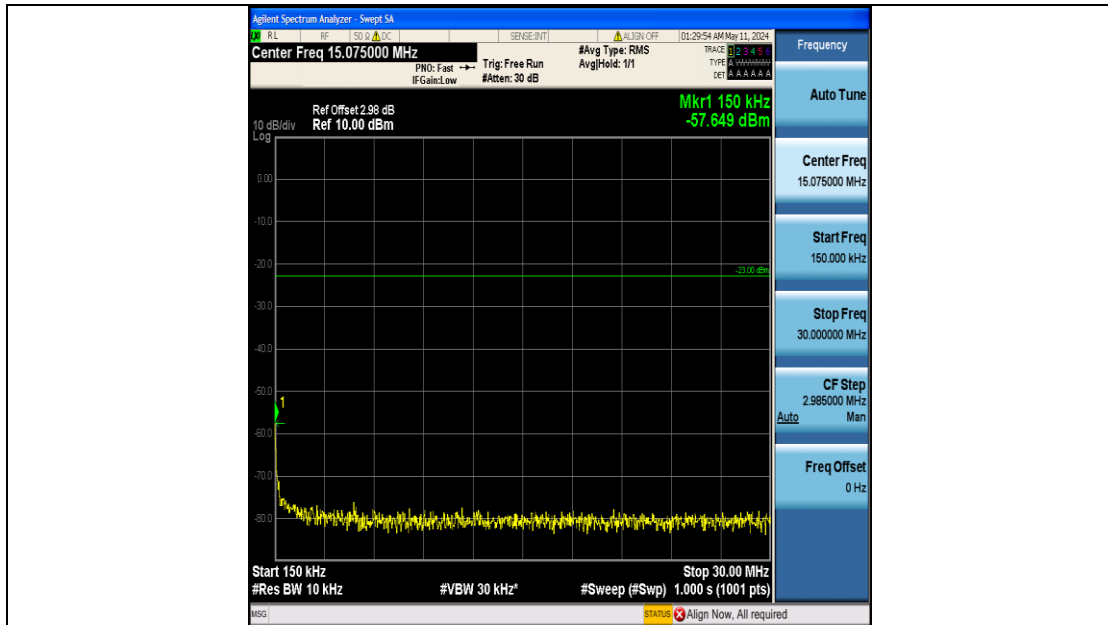

Band5_1.4MHz_QPSK_20643_6RB#0_3000~10000_3000~10000

Band5_1.4MHz_16QAM_20407_6RB#0_0.009~0.15_0.009~0.15

Band5_1.4MHz_16QAM_20407_6RB#0_0.15~30_0.15~30

Band5_1.4MHz_16QAM_20407_6RB#0_30~1000_30~1000

Band5_1.4MHz_16QAM_20407_6RB#0_1000~3000_1000~3000