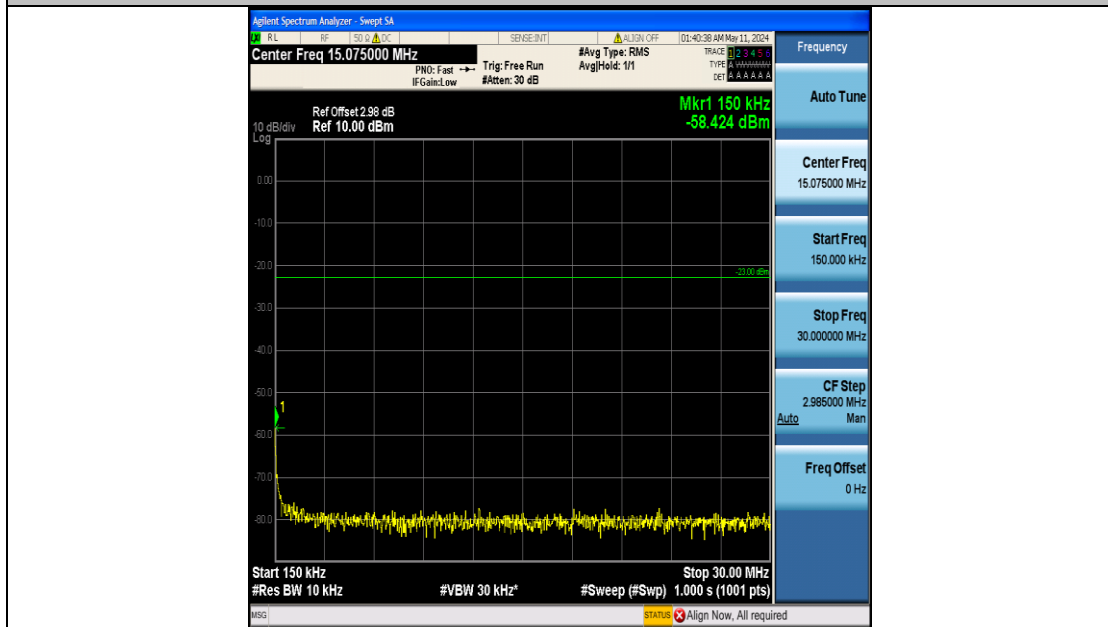

Band5_3MHz_QPSK_20415_15RB#0_0.009~0.15_0.009~0.15

Band5_3MHz_QPSK_20415_15RB#0_0.15~30_0.15~30