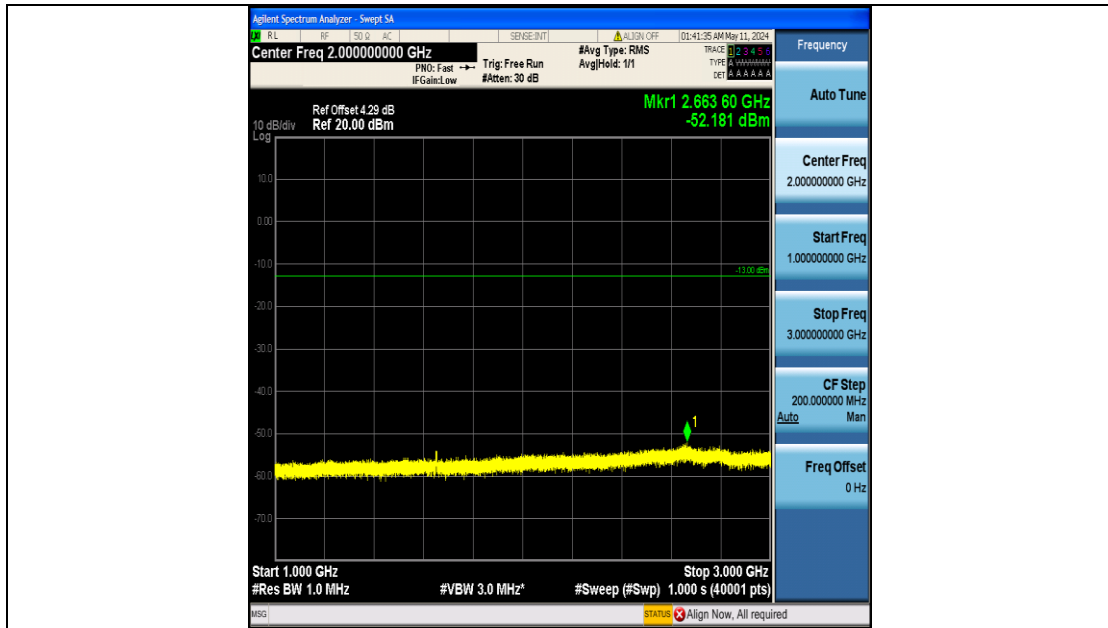

Band5_3MHz_QPSK_20635_15RB#0_3000~10000_3000~10000

Band5_3MHz_16QAM_20415_15RB#0_0.009~0.15_0.009~0.15

Band5_3MHz_16QAM_20415_15RB#0_0.15~30_0.15~30

Band5_3MHz_16QAM_20415_15RB#0_30~1000_30~1000

Band5_3MHz_16QAM_20415_15RB#0_1000~3000_1000~3000