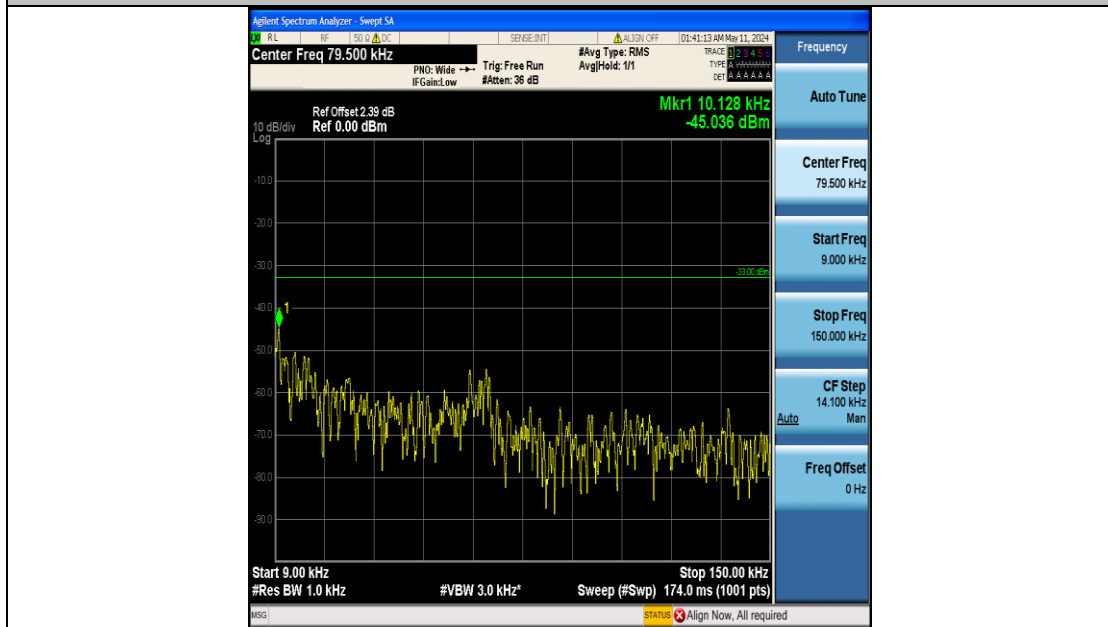

Band5_3MHz_QPSK_20635_15RB#0_3000~10000_3000~10000

Band5_3MHz_16QAM_20415_15RB#0_0.009~0.15_0.009~0.15