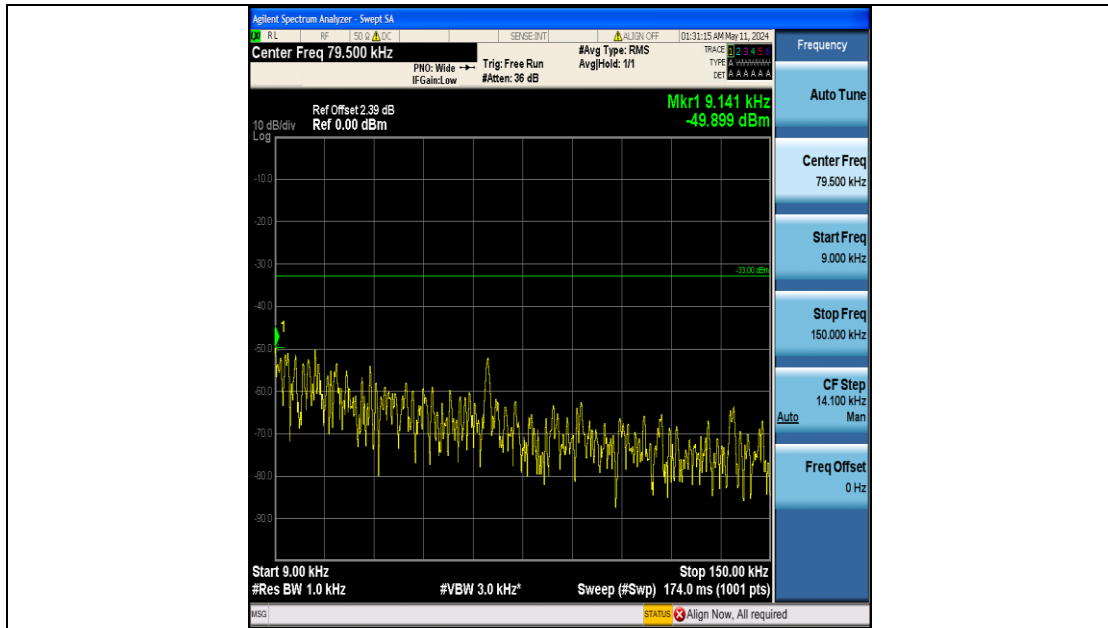

Band5_1.4MHz_16QAM_20407_6RB#0_3000~10000_3000~10000

Band5_1.4MHz_16QAM_20525_6RB#0_0.009~0.15_0.009~0.15