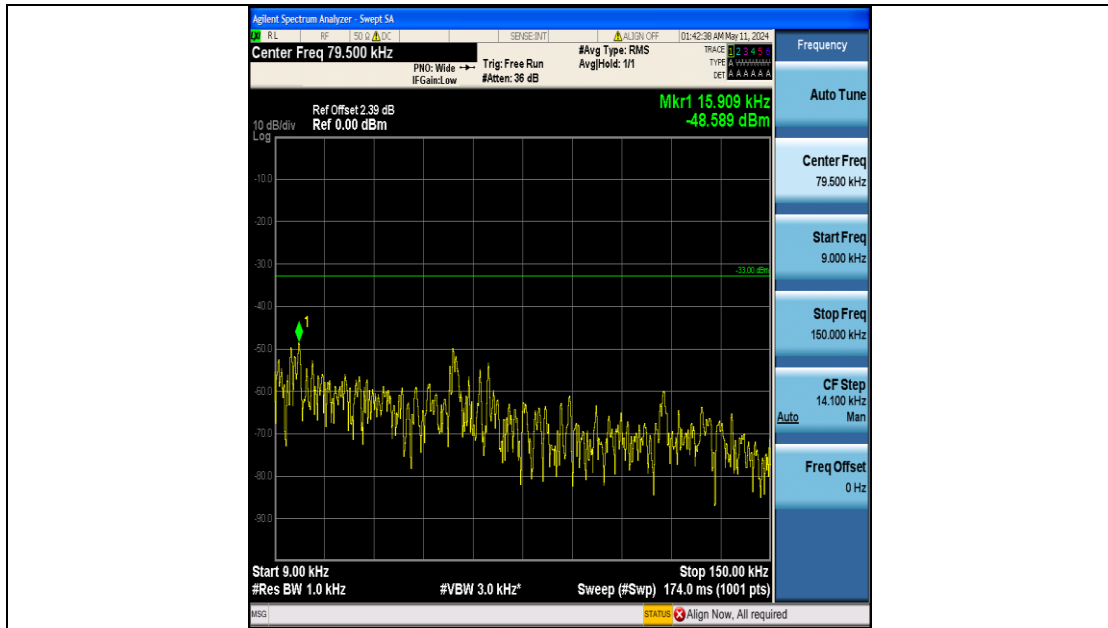

Band5_3MHz_16QAM_20415_15RB#0_3000~10000_3000~10000

Band5_3MHz_16QAM_20525_15RB#0_0.009~0.15_0.009~0.15