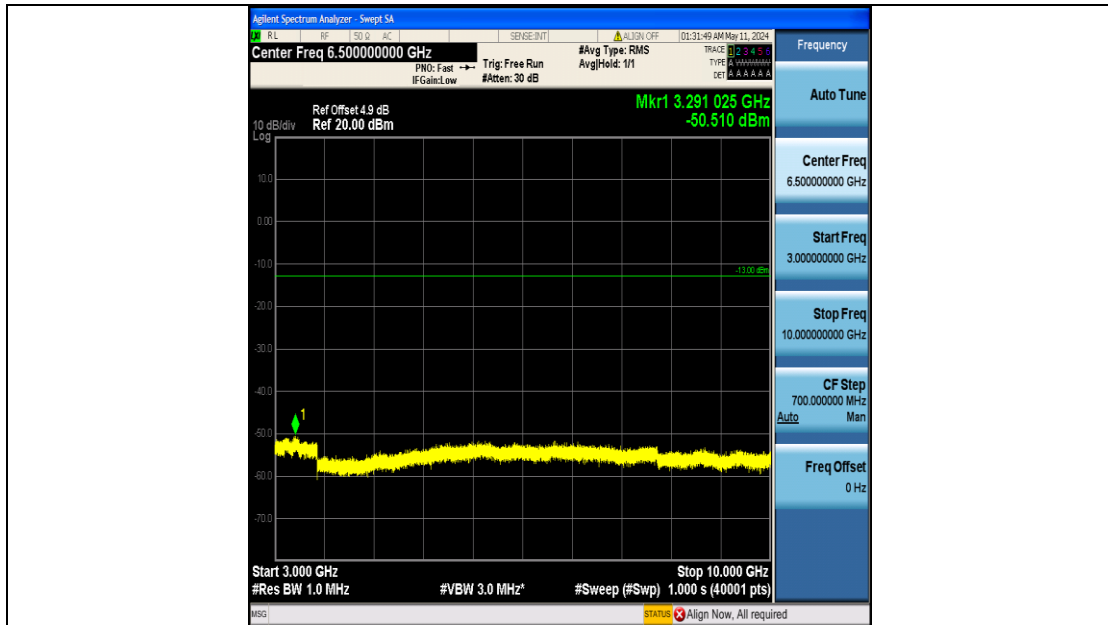

Band5_1.4MHz_16QAM_20407_6RB#0_3000~10000_3000~10000

Band5_1.4MHz_16QAM_20525_6RB#0_0.009~0.15_0.009~0.15

Band5_1.4MHz_16QAM_20525_6RB#0_0.15~30_0.15~30

Band5_1.4MHz_16QAM_20525_6RB#0_30~1000_30~1000

Band5_1.4MHz_16QAM_20525_6RB#0_1000~3000_1000~3000