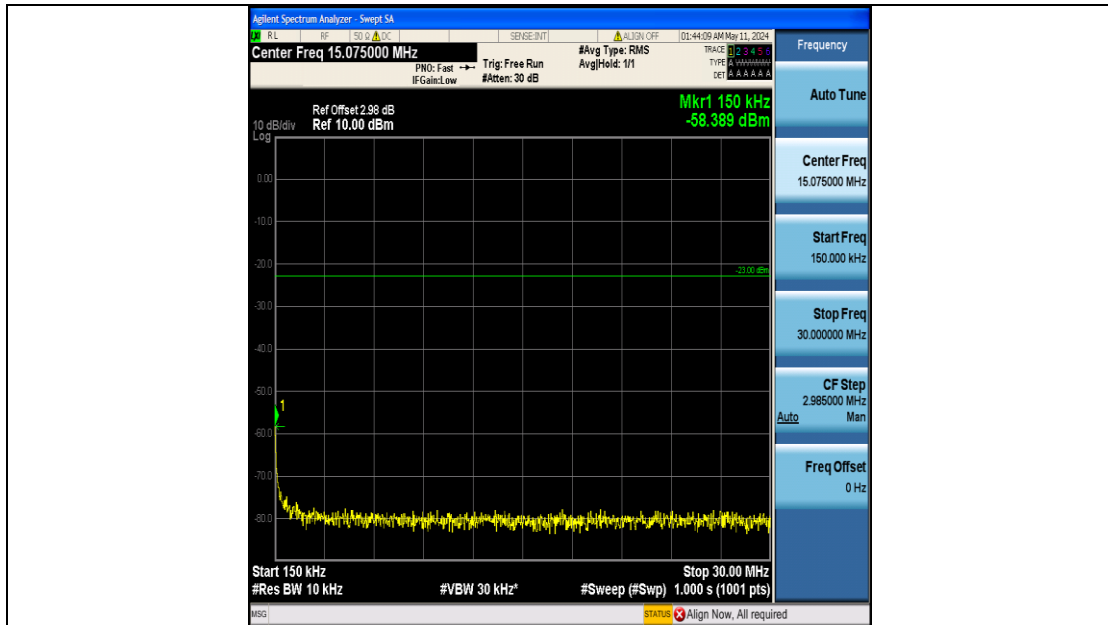

Band5_3MHz_16QAM_20635_15RB#0_0.009~0.15_0.009~0.15

Band5_3MHz_16QAM_20635_15RB#0_0.15~30_0.15~30