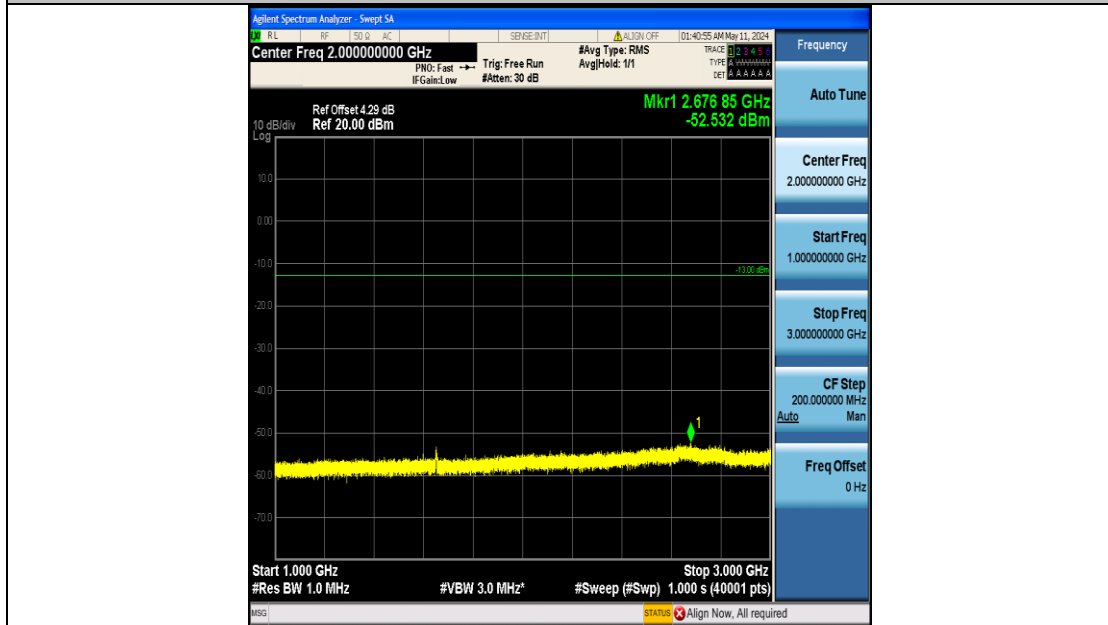

Band5_1.4MHz_16QAM_20643_6RB#0_3000~10000_3000~10000

Band5_3MHz_QPSK_20415_15RB#0_0.009~0.15_0.009~0.15

Band5_3MHz_QPSK_20415_15RB#0_0.15~30_0.15~30

Band5_3MHz_QPSK_20415_15RB#0_30~1000_30~1000

Band5_3MHz_QPSK_20415_15RB#0_1000~3000_1000~3000