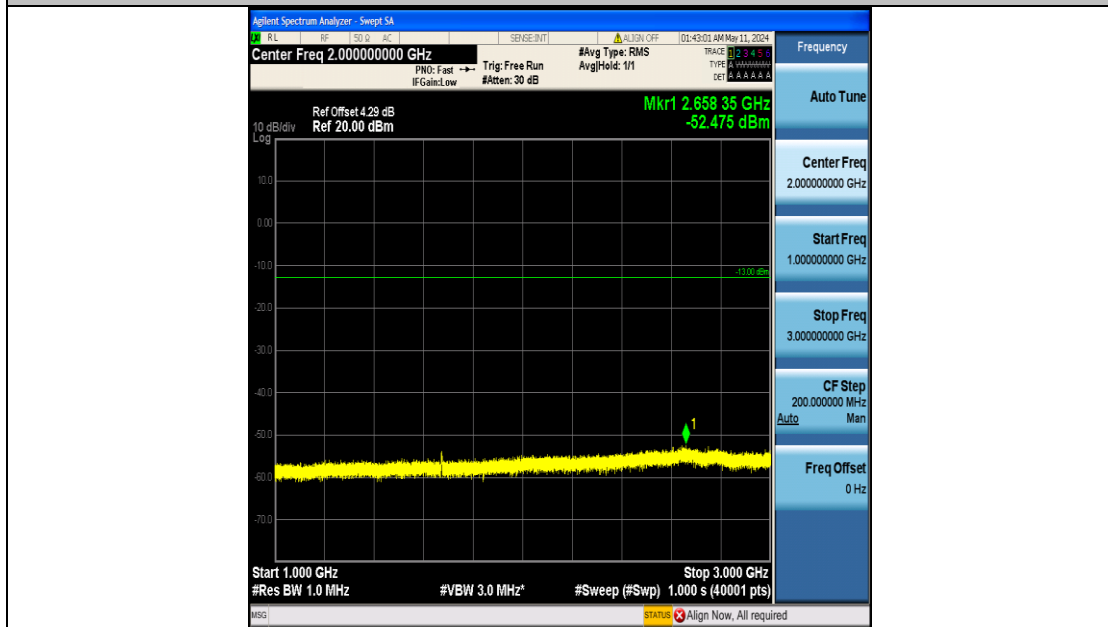

Band5_3MHz_16QAM_20415_15RB#0_3000~10000_3000~10000

Band5_3MHz_16QAM_20525_15RB#0_0.009~0.15_0.009~0.15

Band5_3MHz_16QAM_20525_15RB#0_0.15~30_0.15~30

Band5_3MHz_16QAM_20525_15RB#0_30~1000_30~1000

Band5_3MHz_16QAM_20525_15RB#0_1000~3000_1000~3000