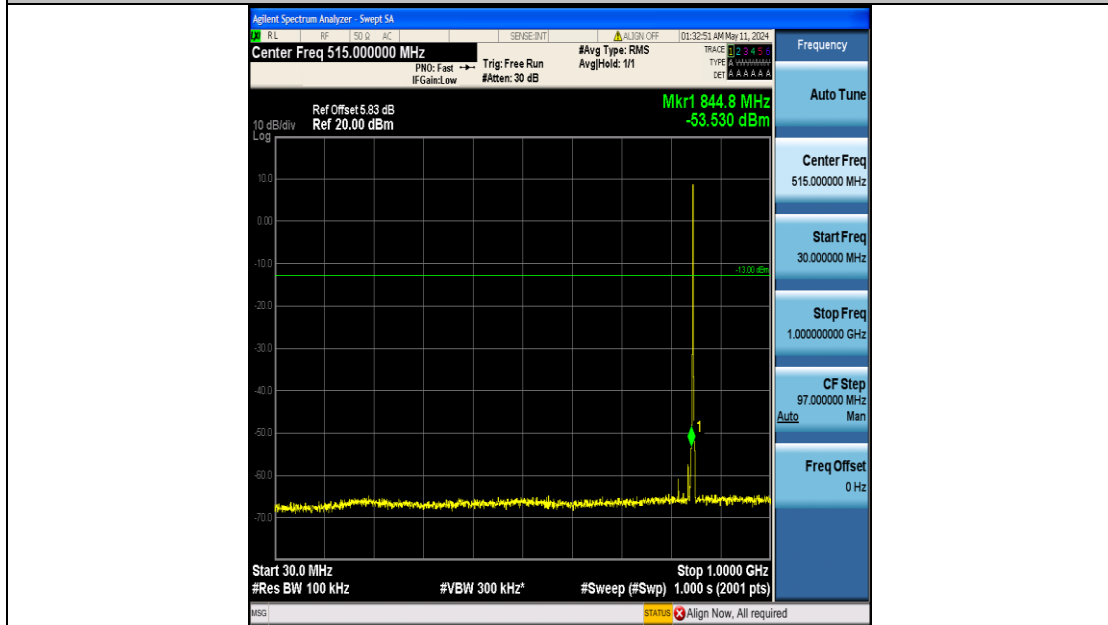

Band5_1.4MHz_16QAM_20643_6RB#0_0.15~30_0.15~30

Band5_1.4MHz_16QAM_20643_6RB#0_30~1000_30~1000