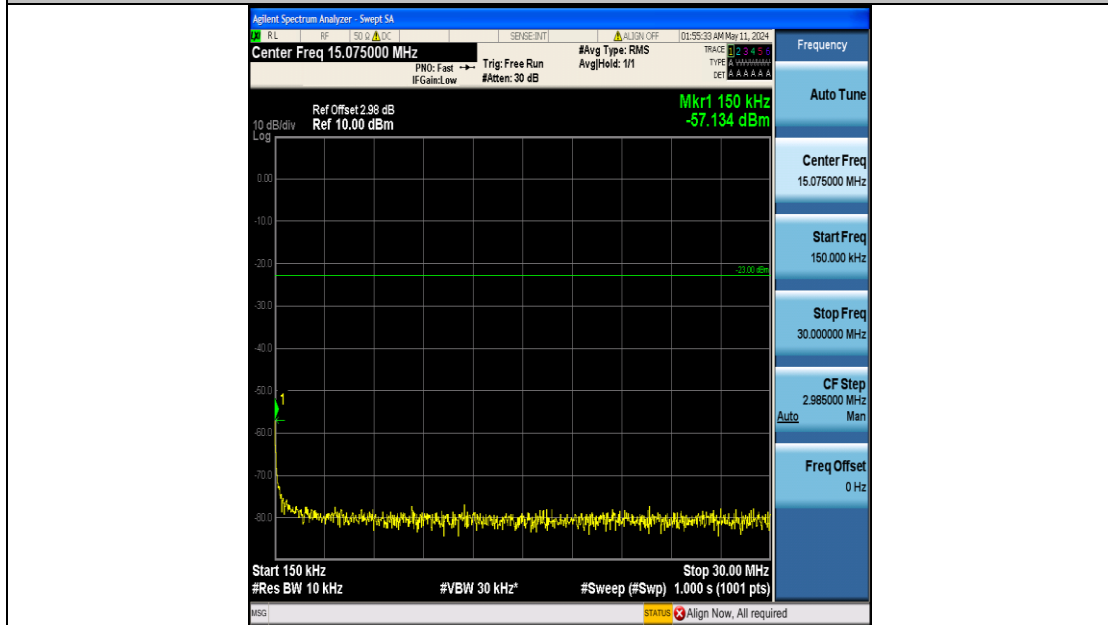

Band5_5MHz_QPSK_20625_25RB#0_0.009~0.15_0.009~0.15

Band5_5MHz_QPSK_20625_25RB#0_0.15~30_0.15~30