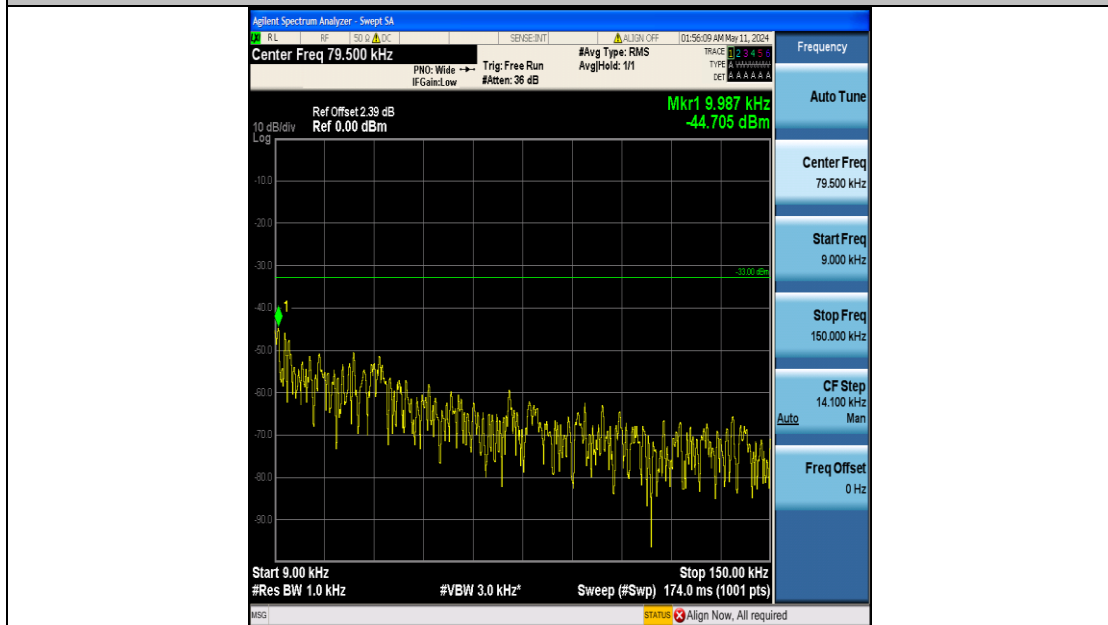

Band5_5MHz_16QAM_20525_25RB#0_3000~10000_3000~10000

Band5_5MHz_16QAM_20625_25RB#0_0.009~0.15_0.009~0.15