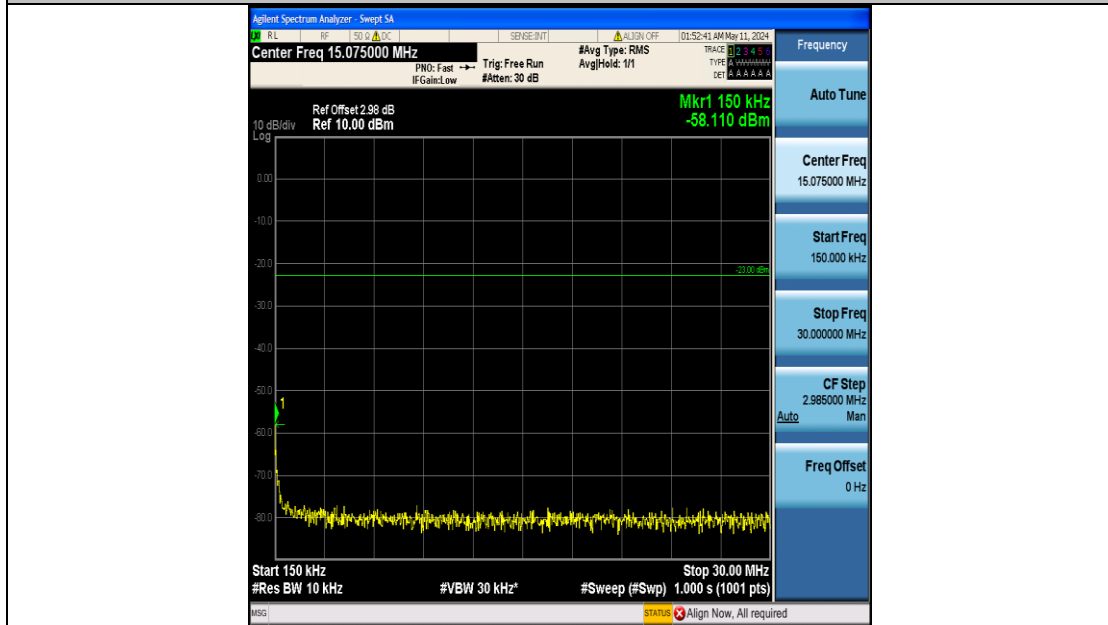

Band5_5MHz_QPSK_20425_25RB#0_0.009~0.15_0.009~0.15

Band5_5MHz_QPSK_20425_25RB#0_0.15~30_0.15~30