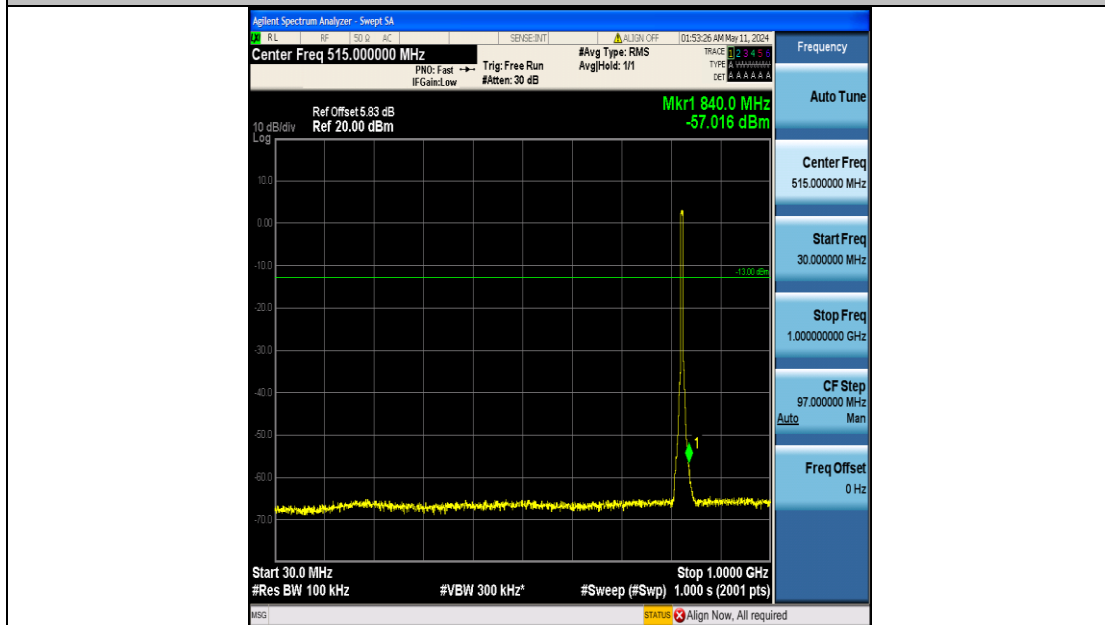

Band5_5MHz_16QAM_20425_25RB#0_0.15~30_0.15~30

Band5_5MHz_16QAM_20425_25RB#0_30~1000_30~1000