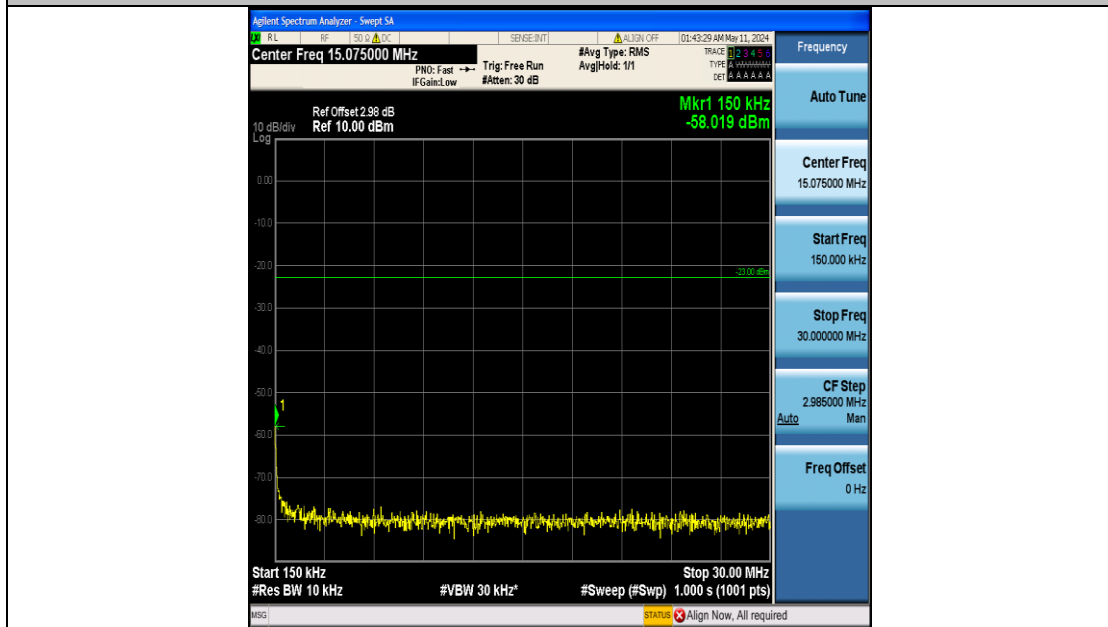

Band5_3MHz_QPSK_20635_15RB#0_0.009~0.15_0.009~0.15

Band5_3MHz_QPSK_20635_15RB#0_0.15~30_0.15~30