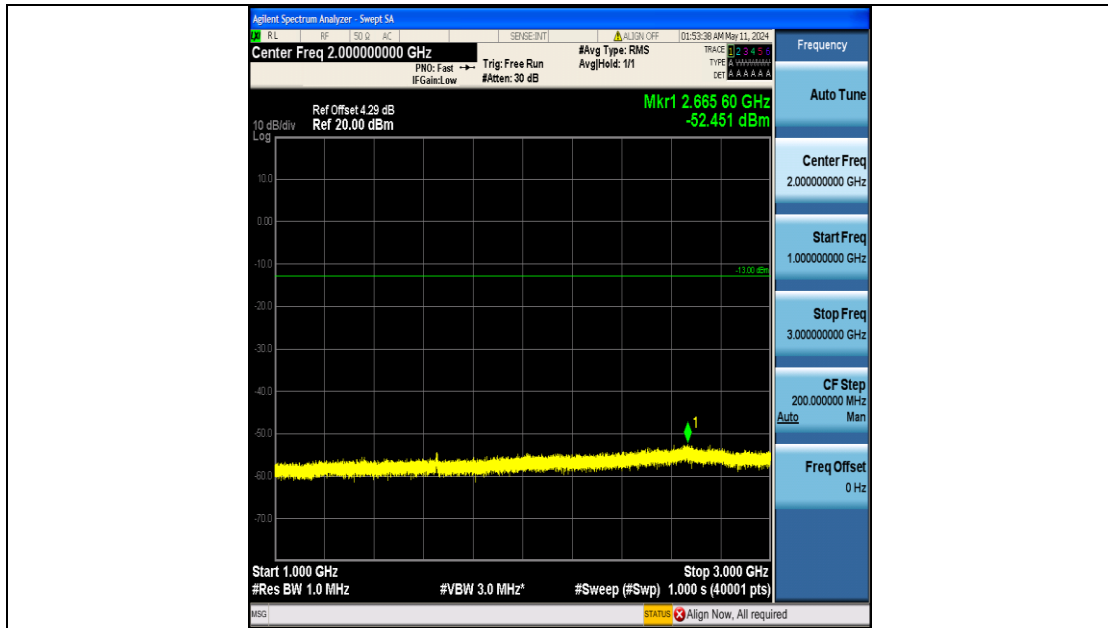

Band5_5MHz_QPSK_20625_25RB#0_3000~10000_3000~10000

Band5_5MHz_16QAM_20425_25RB#0_0.009~0.15_0.009~0.15

Band5_5MHz_16QAM_20425_25RB#0_0.15~30_0.15~30

Band5_5MHz_16QAM_20425_25RB#0_30~1000_30~1000

Band5_5MHz_16QAM_20425_25RB#0_1000~3000_1000~3000