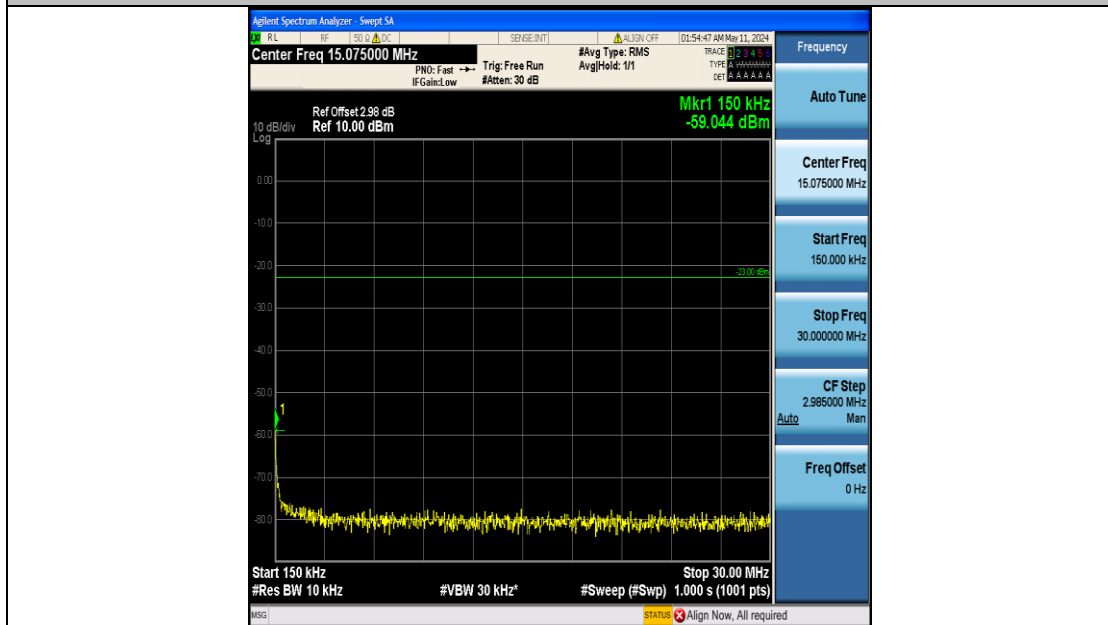

Band5_5MHz_16QAM_20525_25RB#0_0.009~0.15_0.009~0.15

Band5_5MHz_16QAM_20525_25RB#0_0.15~30_0.15~30