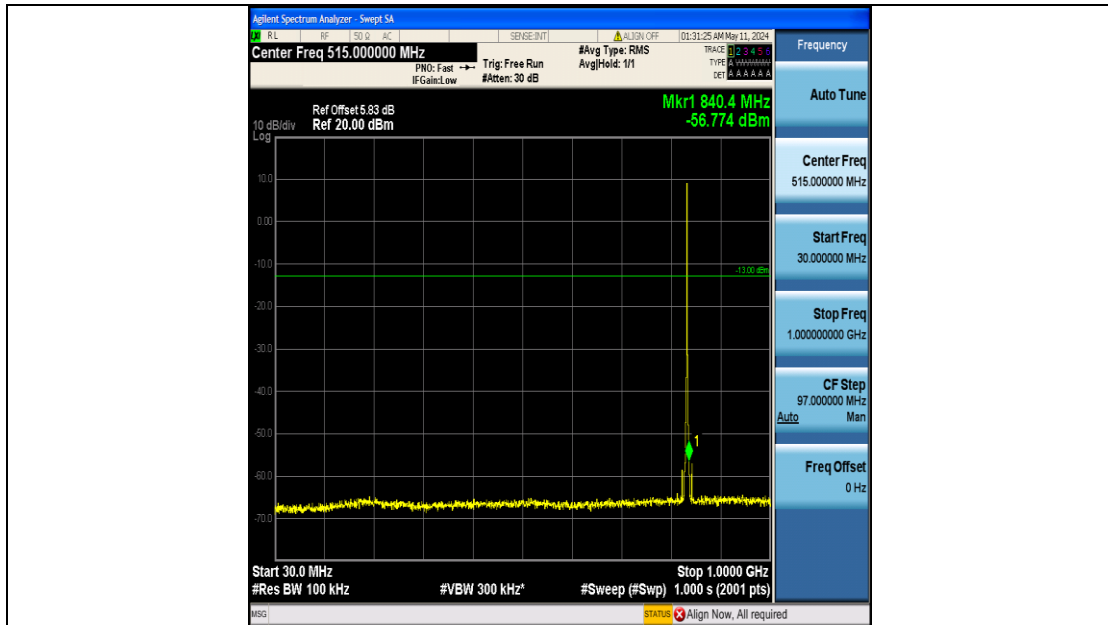

Band5_1.4MHz_16QAM_20525_6RB#0_0.15~30_0.15~30

Band5_1.4MHz_16QAM_20525_6RB#0_30~1000_30~1000