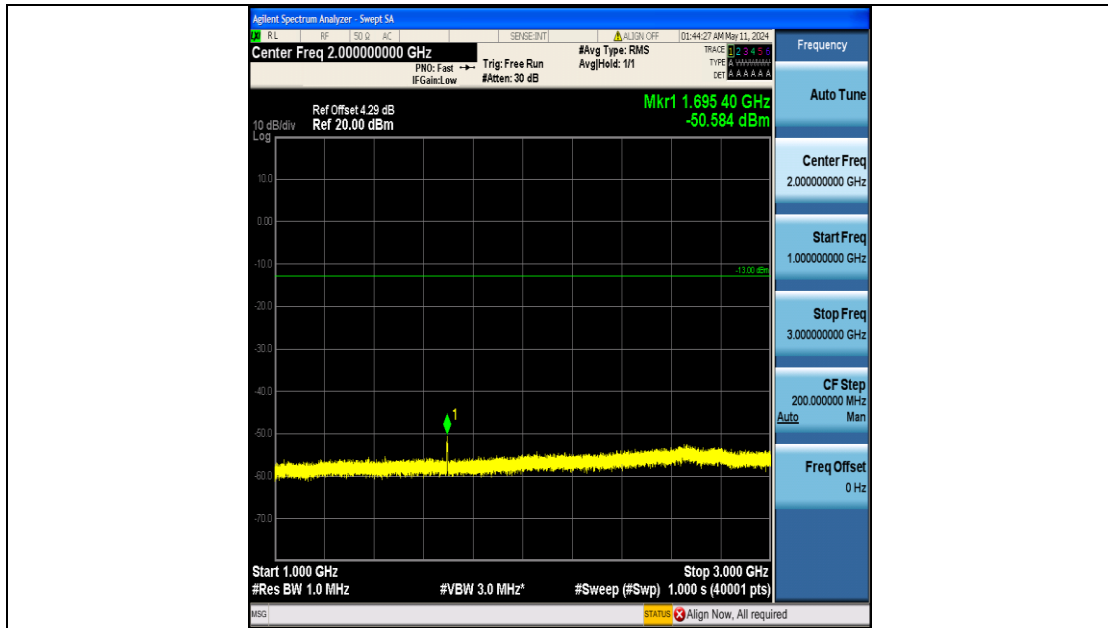

Band5_3MHz_16QAM_20525_15RB#0_3000~10000_3000~10000

Band5_3MHz_16QAM_20635_15RB#0_0.009~0.15_0.009~0.15

Band5_3MHz_16QAM_20635_15RB#0_0.15~30_0.15~30

Band5_3MHz_16QAM_20635_15RB#0_30~1000_30~1000

Band5_3MHz_16QAM_20635_15RB#0_1000~3000_1000~3000