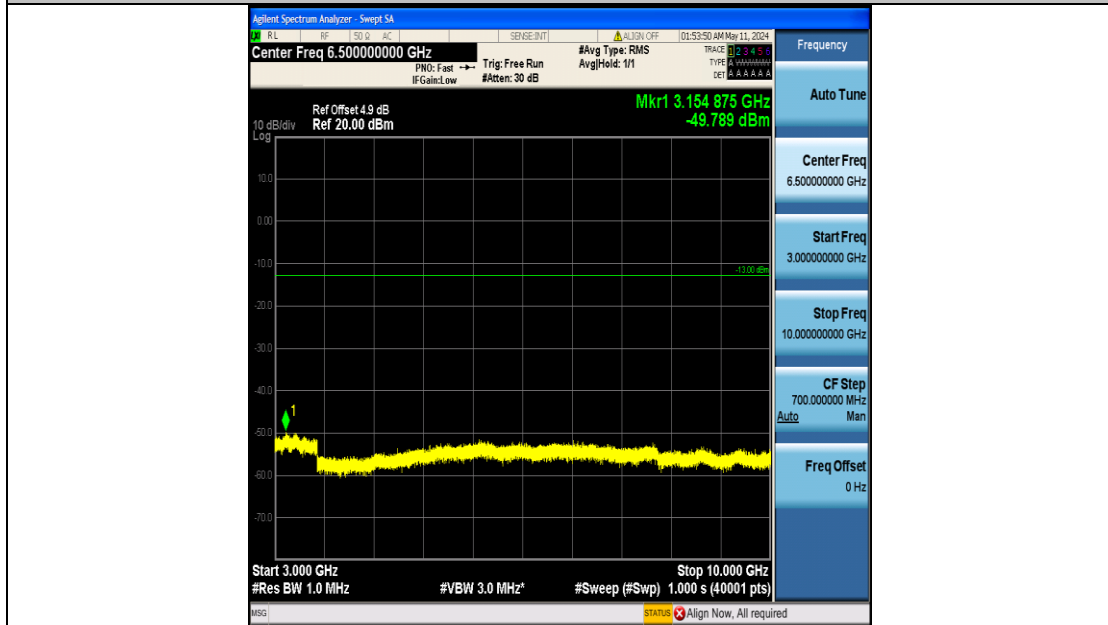

Band5_5MHz_QPSK_20625_25RB#0_3000~10000_3000~10000

Band5_5MHz_16QAM_20425_25RB#0_0.009~0.15_0.009~0.15

Band5_5MHz_16QAM_20425_25RB#0_0.15~30_0.15~30

Band5_5MHz_16QAM_20425_25RB#0_30~1000_30~1000

Band5_5MHz_16QAM_20425_25RB#0_1000~3000_1000~3000