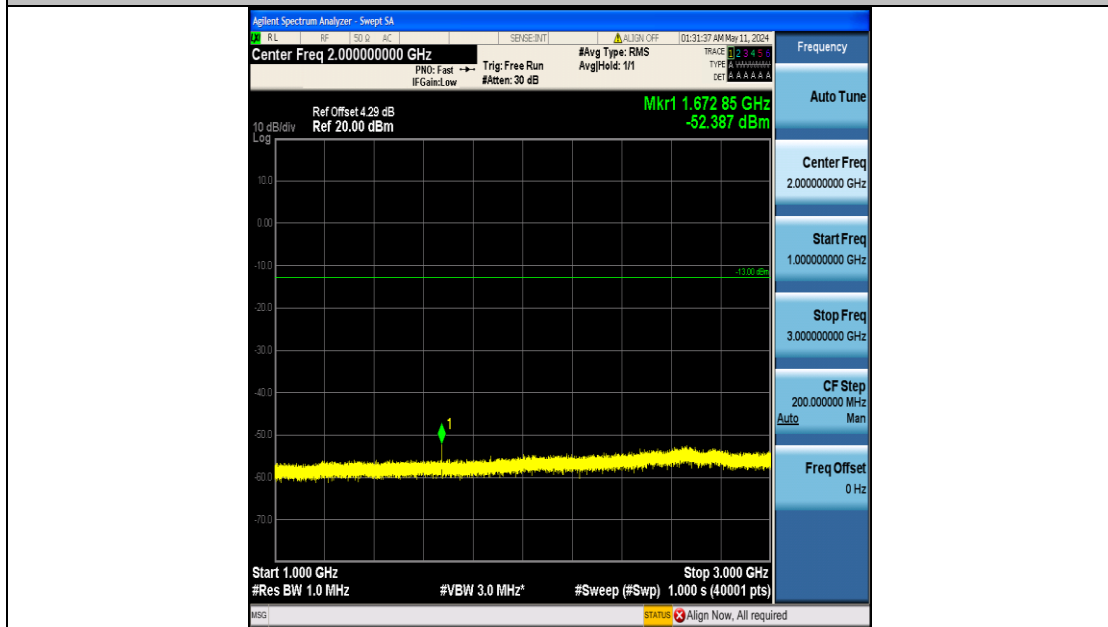

Band5_1.4MHz_16QAM_20407_6RB#0_3000~10000_3000~10000

Band5_1.4MHz_16QAM_20525_6RB#0_0.009~0.15_0.009~0.15

Band5_1.4MHz_16QAM_20525_6RB#0_0.15~30_0.15~30

Band5_1.4MHz_16QAM_20525_6RB#0_30~1000_30~1000

Band5_1.4MHz_16QAM_20525_6RB#0_1000~3000_1000~3000