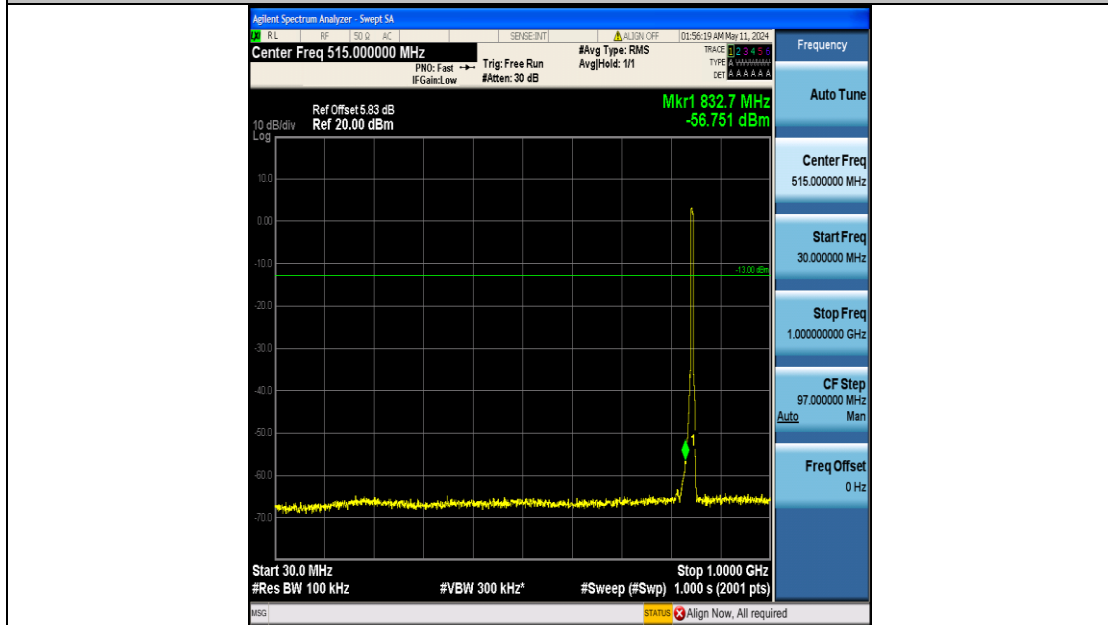

Band5_5MHz_16QAM_20625_25RB#0_0.15~30_0.15~30

Band5_5MHz_16QAM_20625_25RB#0_30~1000_30~1000