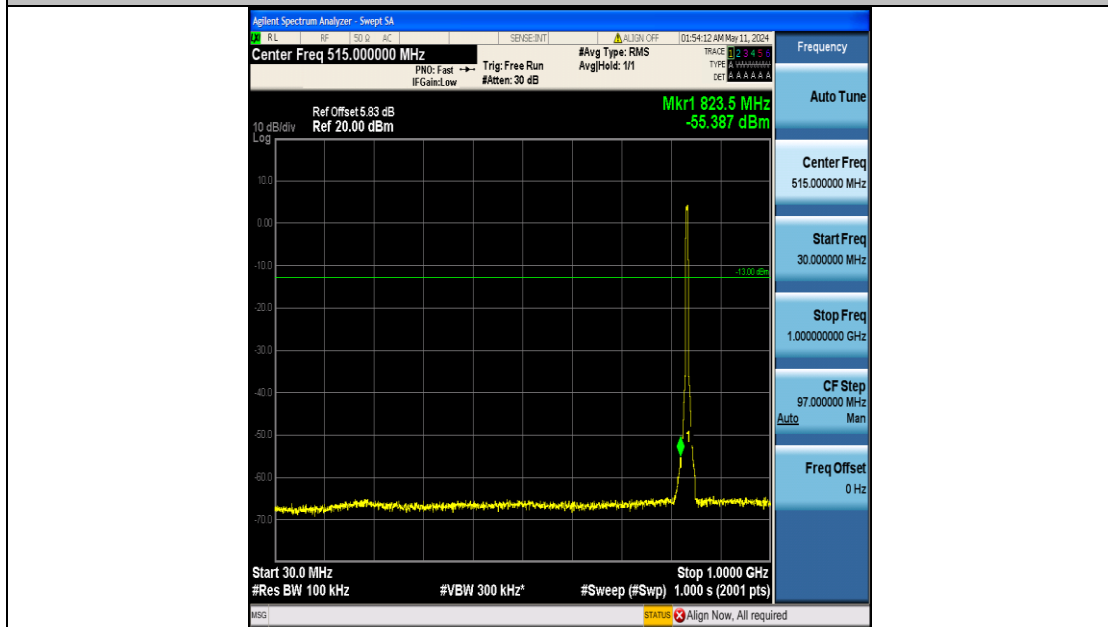

Band5_5MHz_QPSK_20525_25RB#0_0.15~30_0.15~30

Band5_5MHz_QPSK_20525_25RB#0_30~1000_30~1000