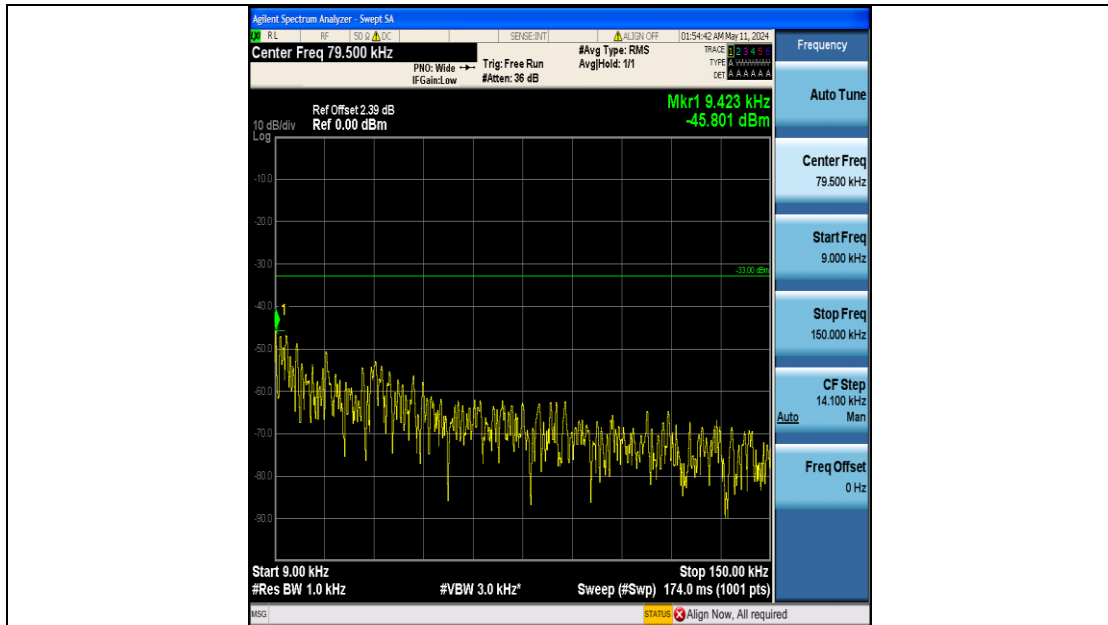

Band5_5MHz_16QAM_20425_25RB#0_3000~10000_3000~10000

Band5_5MHz_16QAM_20525_25RB#0_0.009~0.15_0.009~0.15