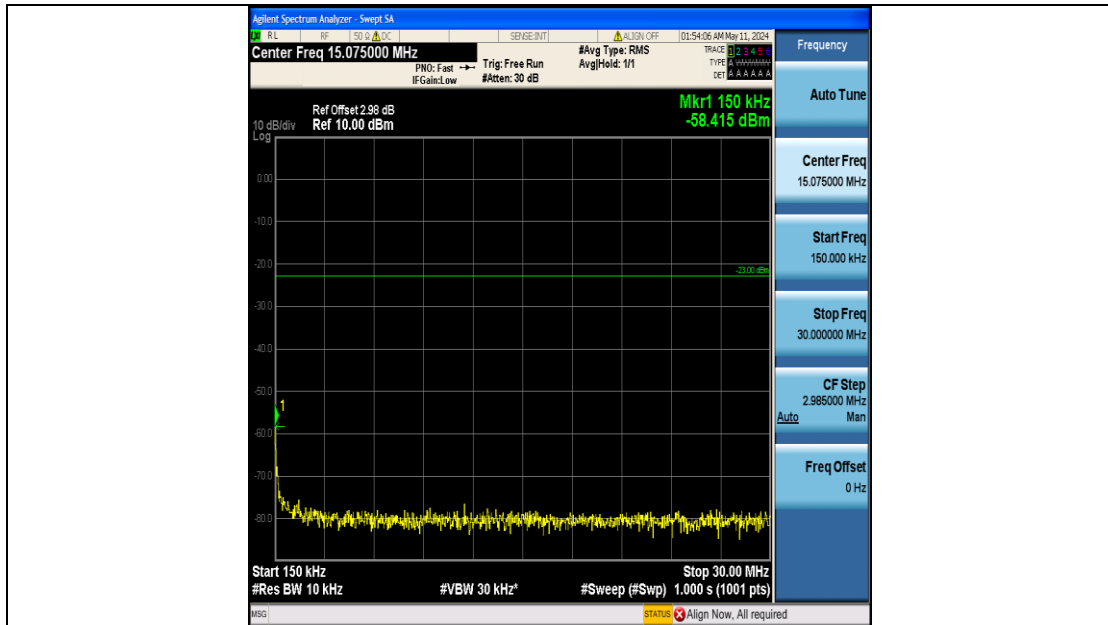

Band5_5MHz_QPSK_20525_25RB#0_0.009~0.15_0.009~0.15

Band5_5MHz_QPSK_20525_25RB#0_0.15~30_0.15~30