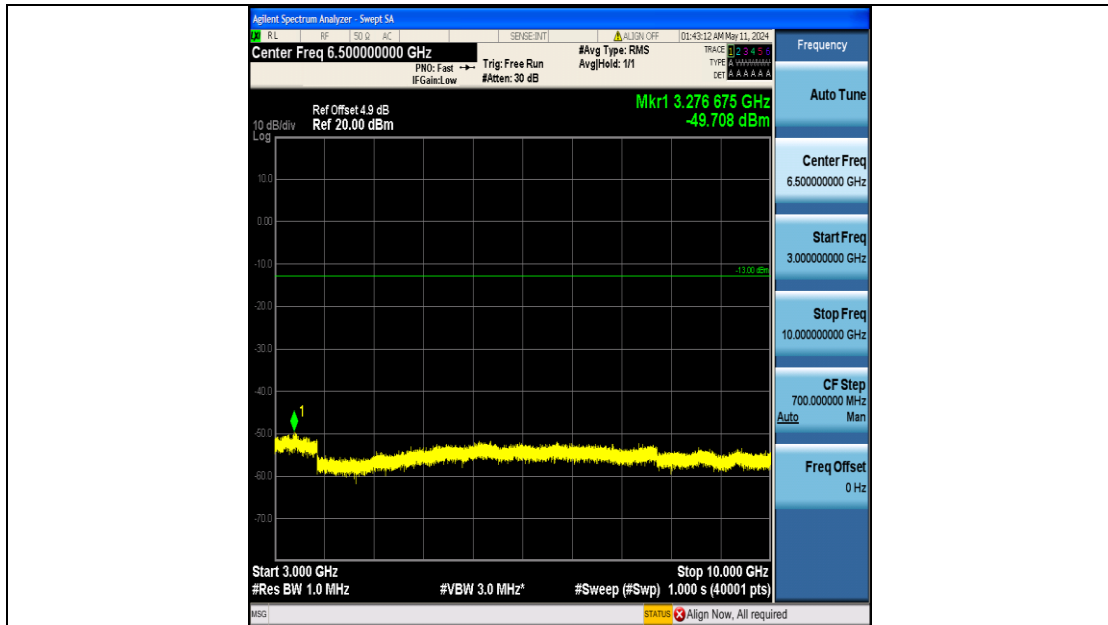

Band5_3MHz_16QAM_20415_15RB#0_3000~10000_3000~10000

Band5_3MHz_16QAM_20525_15RB#0_0.009~0.15_0.009~0.15

Band5_3MHz_16QAM_20525_15RB#0_0.15~30_0.15~30

Band5_3MHz_16QAM_20525_15RB#0_30~1000_30~1000

Band5_3MHz_16QAM_20525_15RB#0_1000~3000_1000~3000