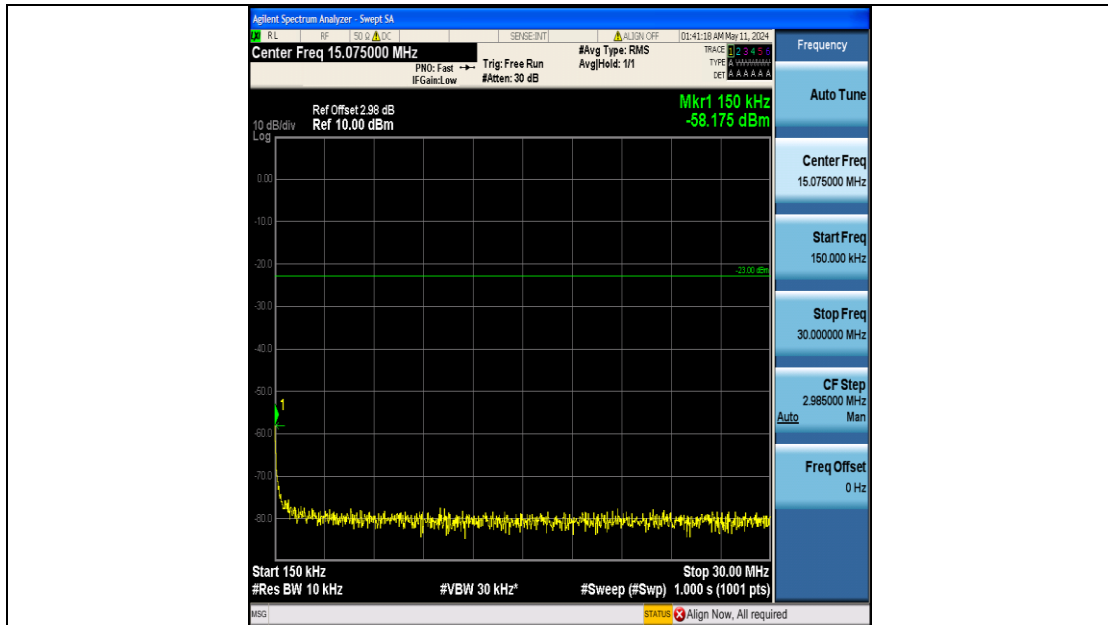

Band5_3MHz_16QAM_20415_15RB#0_0.009~0.15_0.009~0.15

Band5_3MHz_16QAM_20415_15RB#0_0.15~30_0.15~30