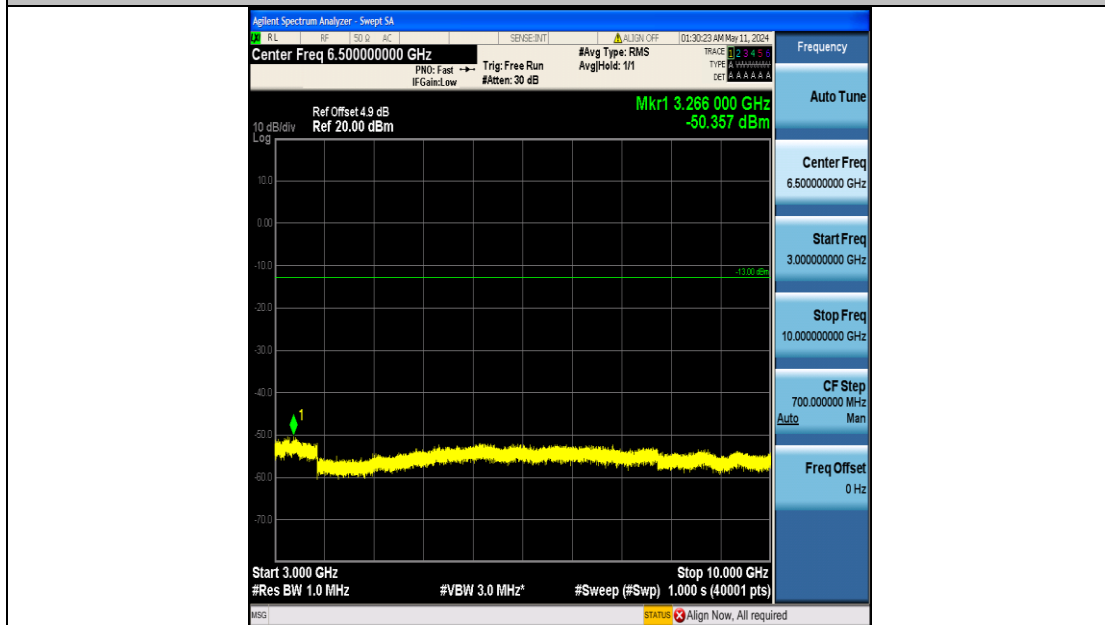

Band5_1.4MHz_QPSK_20643_6RB#0_3000~10000_3000~10000

Band5_1.4MHz_16QAM_20407_6RB#0_0.009~0.15_0.009~0.15

Band5_1.4MHz_16QAM_20407_6RB#0_0.15~30_0.15~30

Band5_1.4MHz_16QAM_20407_6RB#0_30~1000_30~1000

Band5_1.4MHz_16QAM_20407_6RB#0_1000~3000_1000~3000