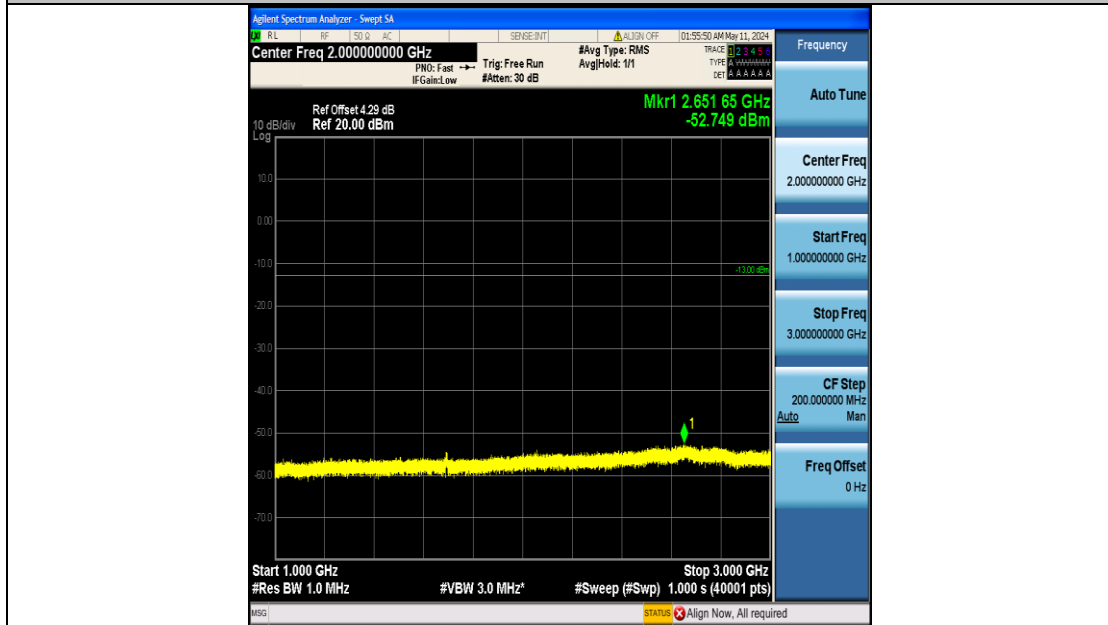

Band5_5MHz_QPSK_20525_25RB#0_3000~10000_3000~10000

Band5_5MHz_QPSK_20625_25RB#0_0.009~0.15_0.009~0.15

Band5_5MHz_QPSK_20625_25RB#0_0.15~30_0.15~30

Band5_5MHz_QPSK_20625_25RB#0_30~1000_30~1000

Band5_5MHz_QPSK_20625_25RB#0_1000~3000_1000~3000