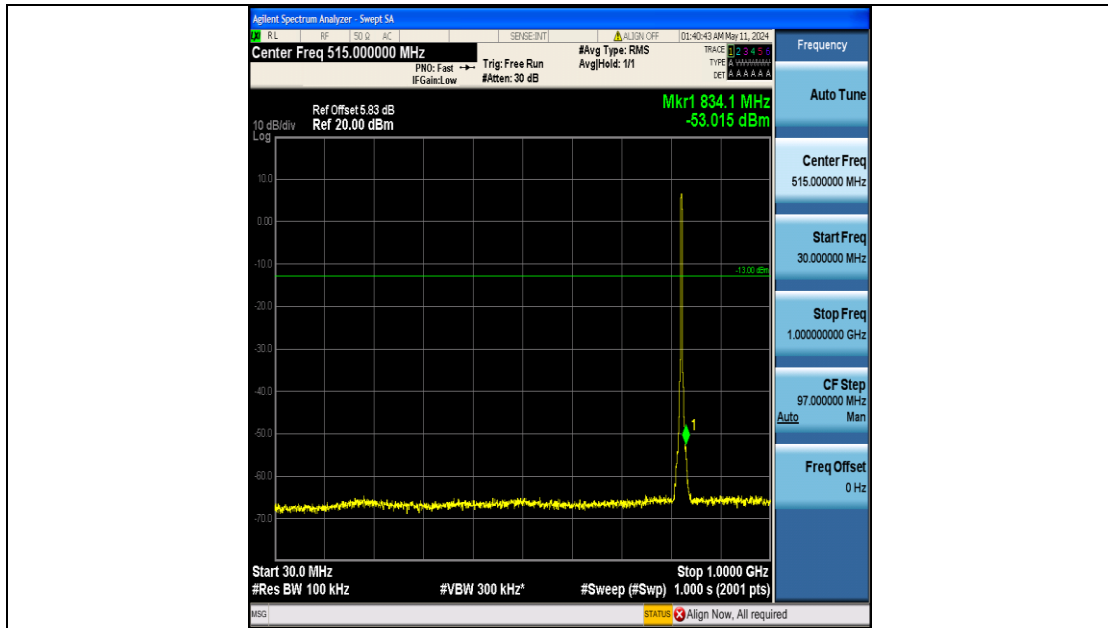

Band5_3MHz_QPSK_20415_15RB#0_0.15~30_0.15~30

Band5_3MHz_QPSK_20415_15RB#0_30~1000_30~1000