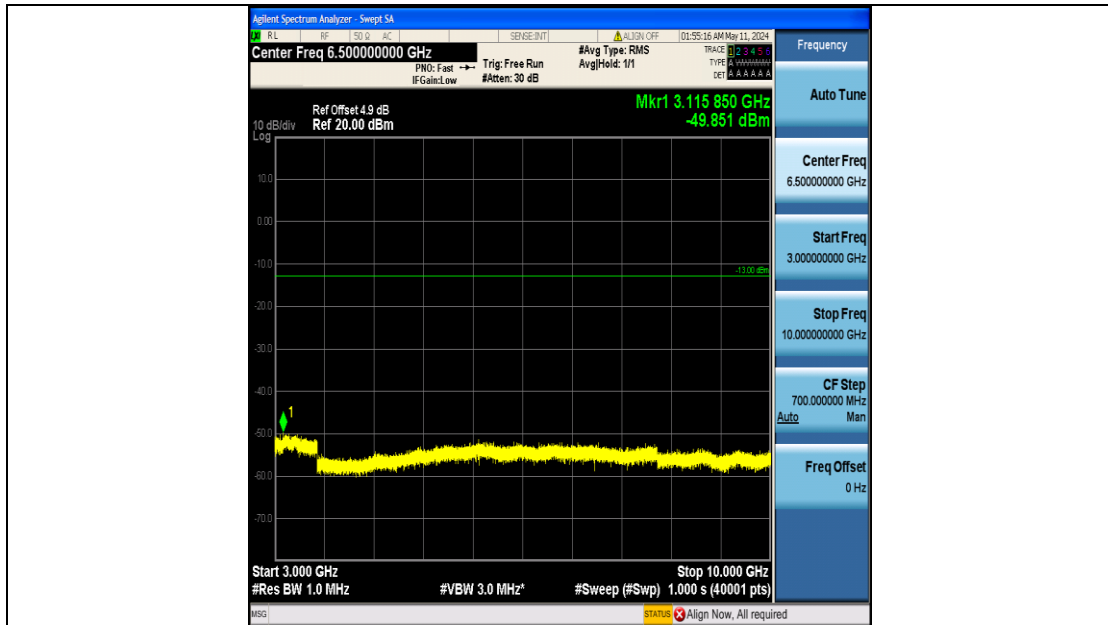

Band5_5MHz_16QAM_20425_25RB#0_3000~10000_3000~10000

Band5_5MHz_16QAM_20525_25RB#0_0.009~0.15_0.009~0.15

Band5_5MHz_16QAM_20525_25RB#0_0.15~30_0.15~30

Band5_5MHz_16QAM_20525_25RB#0_30~1000_30~1000

Band5_5MHz_16QAM_20525_25RB#0_1000~3000_1000~3000