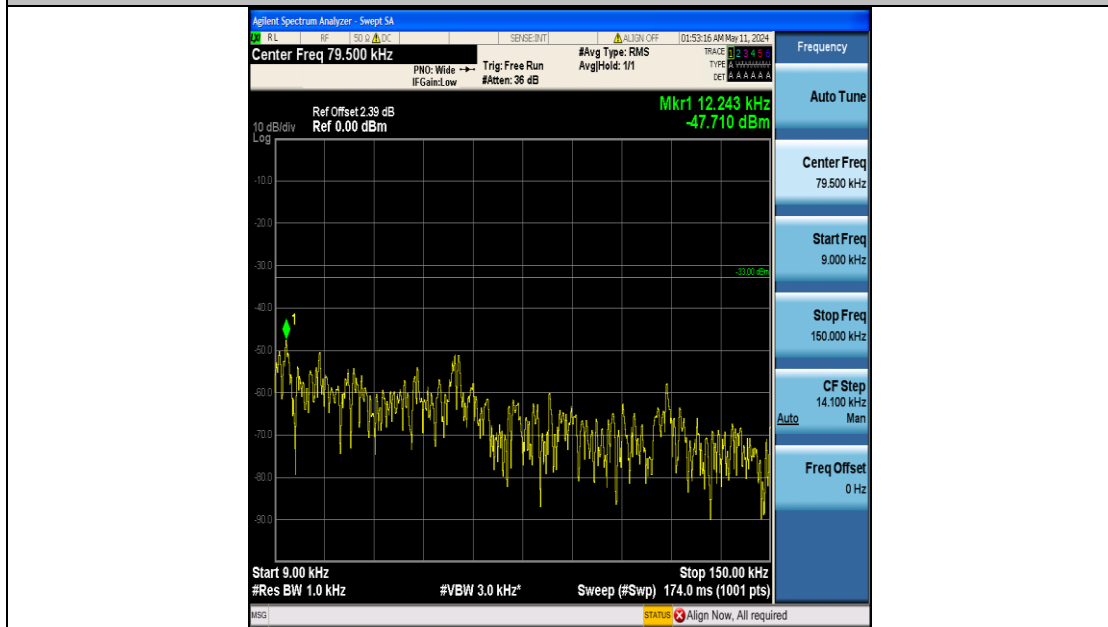

Band5_5MHz_QPSK_20625_25RB#0_3000~10000_3000~10000

Band5_5MHz_16QAM_20425_25RB#0_0.009~0.15_0.009~0.15