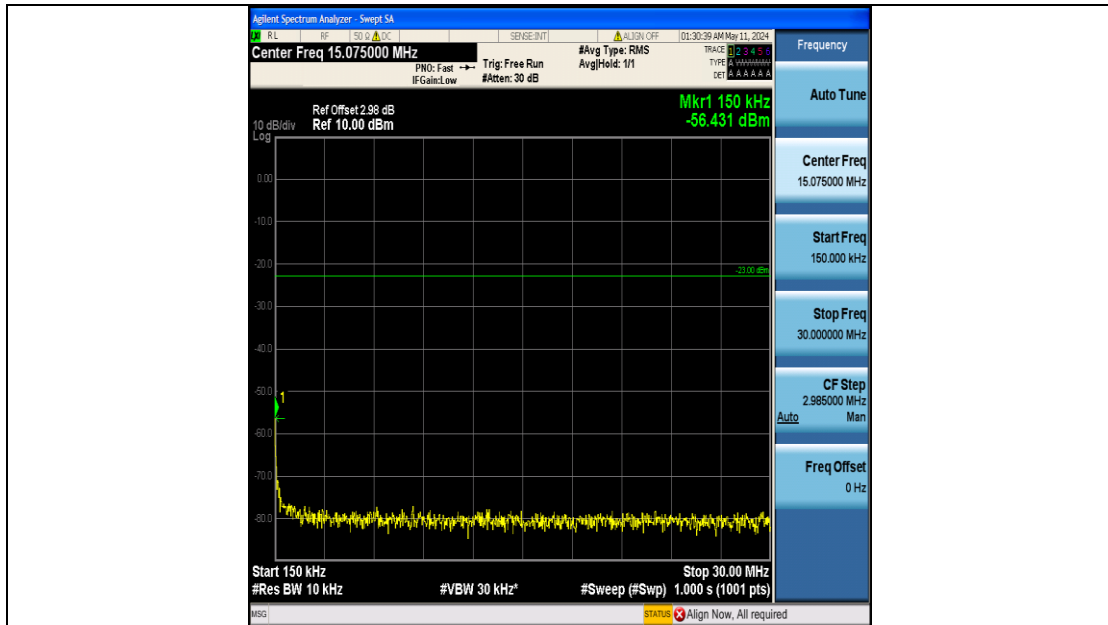

Band5_1.4MHz_QPSK_20525_6RB#0_0.15~30_0.15~30