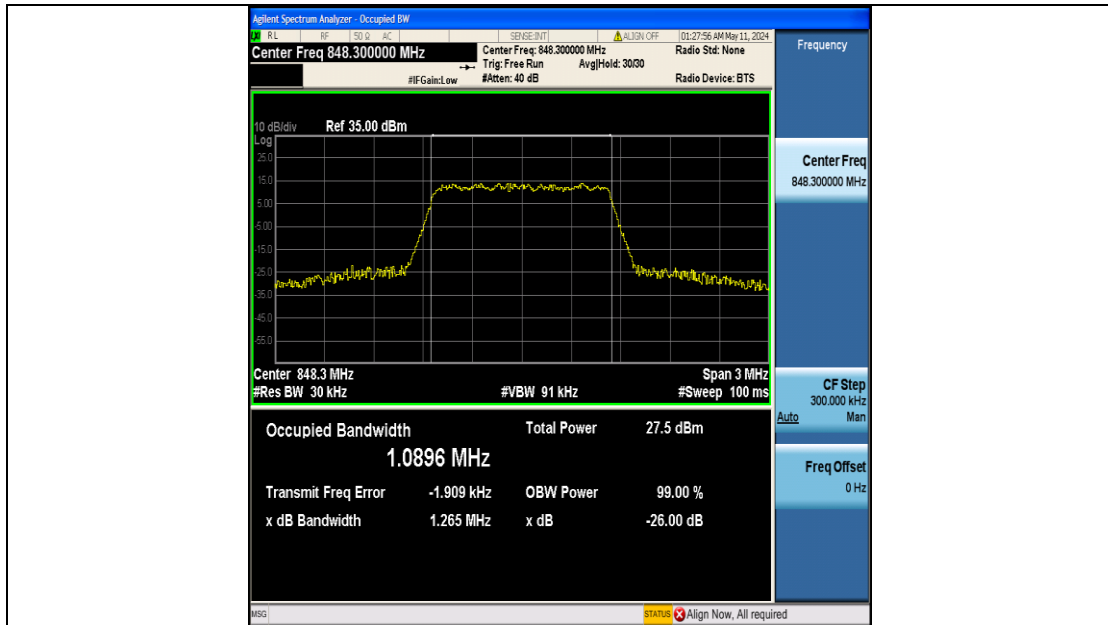

Band5-1.4MHz-QPSK-20643-6RB#0-PASS