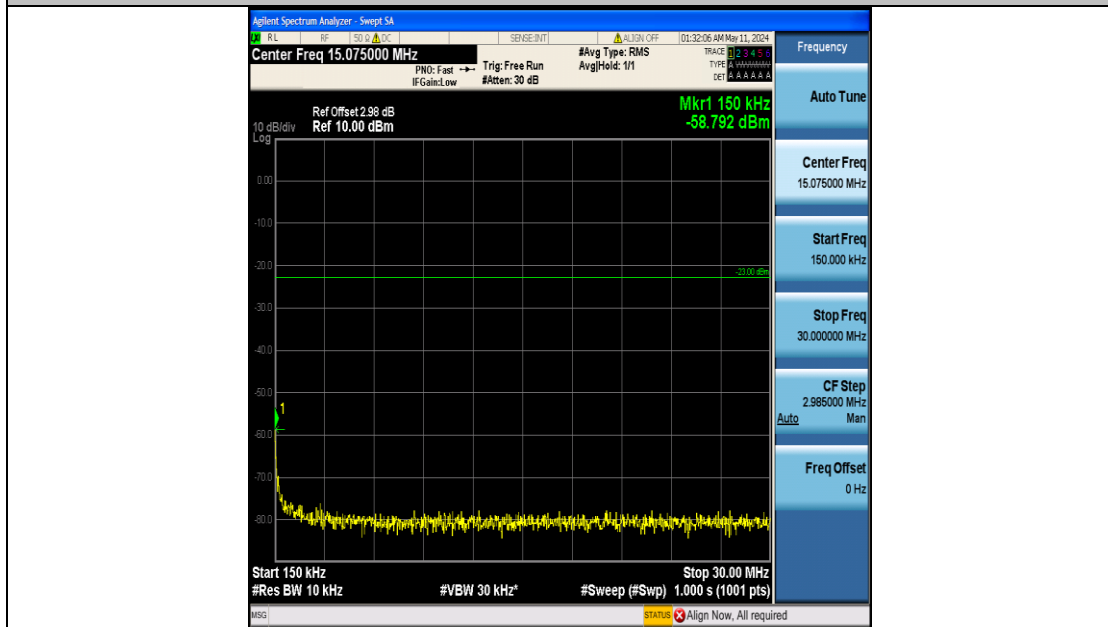

Band5_1.4MHz_QPSK_20643_6RB#0_0.15~30_0.15~30