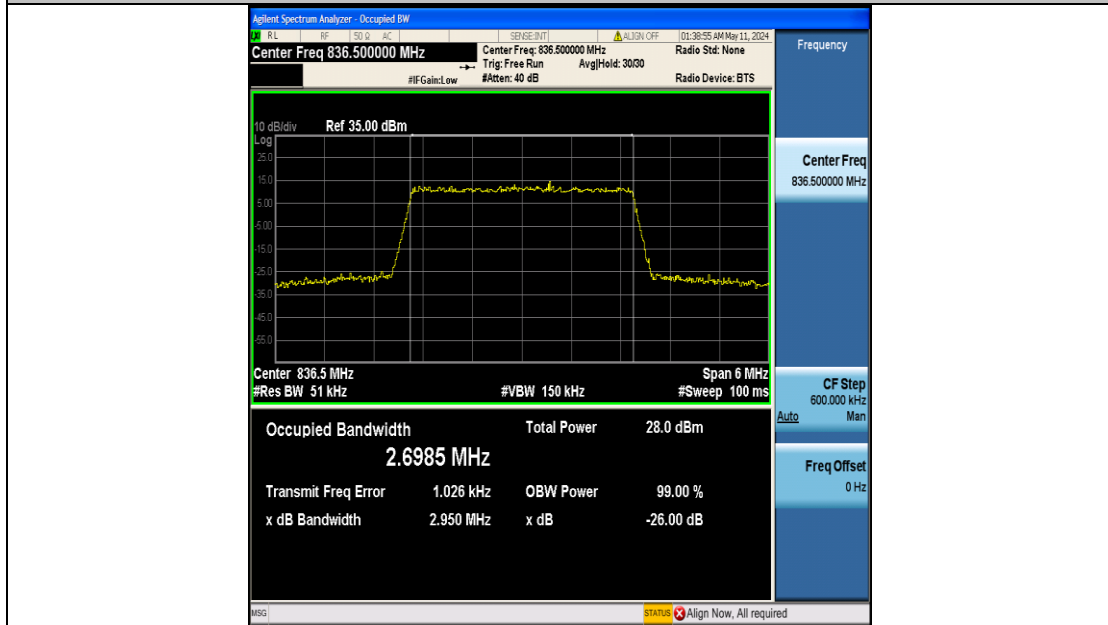

Band5-3MHz-QPSK-20525-15RB#0-PASS