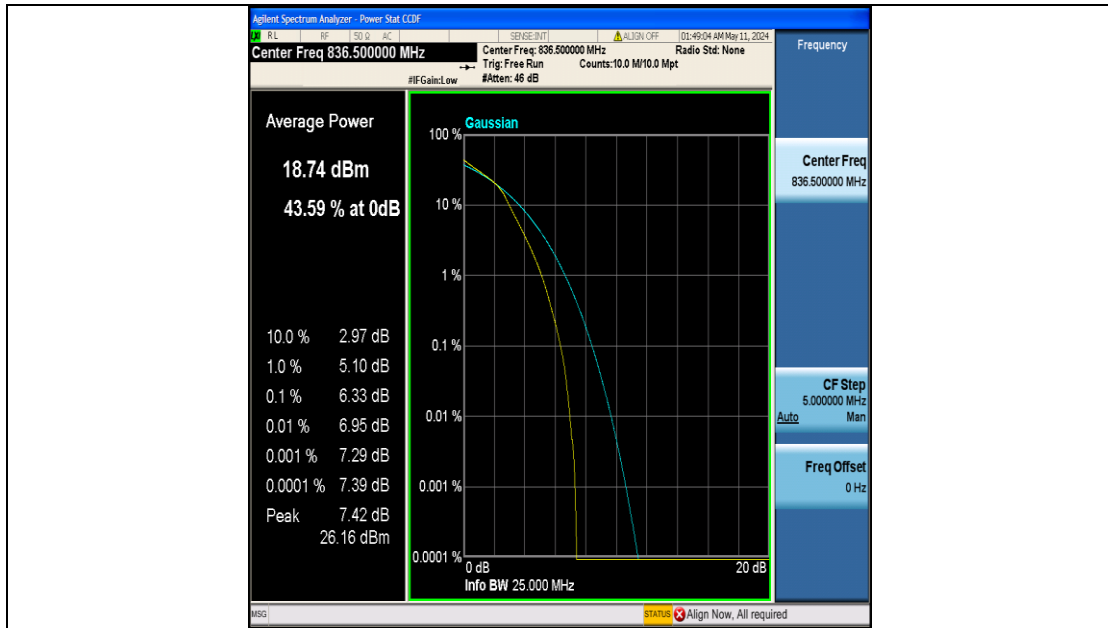

FCC LTE Band Test Data

FCC ID : 2BGT2-SLG-06
Company: : SKYLINK GLOBAL INC
EUT : Global 4G Pocket WiFi
Model Number : SLG-06
Reviewed By : Eric Wang

Appendix B: Peak-to-Average Ratio(CCDF)

Test Result

Band	Bandwidth	Modulation	Channel	RB Configuration	Result(dB)	Limit(dB)	Verdict
Band5	1.4MHz	QPSK	20407	6RB#0	5.75	13	PASS
Band5	1.4MHz	QPSK	20525	6RB#0	5.52	13	PASS
Band5	1.4MHz	QPSK	20643	6RB#0	5.35	13	PASS
Band5	1.4MHz	16QAM	20407	6RB#0	6.54	13	PASS
Band5	1.4MHz	16QAM	20525	6RB#0	6.32	13	PASS
Band5	1.4MHz	16QAM	20643	6RB#0	6.18	13	PASS
Band5	3MHz	QPSK	20415	15RB#0	5.71	13	PASS
Band5	3MHz	QPSK	20525	15RB#0	5.48	13	PASS
Band5	3MHz	QPSK	20635	15RB#0	5.35	13	PASS
Band5	3MHz	16QAM	20415	15RB#0	6.54	13	PASS
Band5	3MHz	16QAM	20525	15RB#0	6.33	13	PASS
Band5	3MHz	16QAM	20635	15RB#0	6.19	13	PASS
Band5	5MHz	QPSK	20425	25RB#0	5.74	13	PASS
Band5	5MHz	QPSK	20525	25RB#0	5.57	13	PASS
Band5	5MHz	QPSK	20625	25RB#0	5.45	13	PASS
Band5	5MHz	16QAM	20425	25RB#0	6.46	13	PASS
Band5	5MHz	16QAM	20525	25RB#0	6.31	13	PASS
Band5	5MHz	16QAM	20625	25RB#0	6.19	13	PASS
Band5	10MHz	QPSK	20450	50RB#0	5.65	13	PASS
Band5	10MHz	QPSK	20525	50RB#0	5.59	13	PASS
Band5	10MHz	QPSK	20600	50RB#0	5.57	13	PASS
Band5	10MHz	16QAM	20450	50RB#0	6.43	13	PASS
Band5	10MHz	16QAM	20525	50RB#0	6.36	13	PASS
Band5	10MHz	16QAM	20600	50RB#0	6.33	13	PASS

Test Graphs

Band5-1.4MHz-16QAM-20525-6RB#0-PASS

Band5-1.4MHz-16QAM-20643-6RB#0-PASS

Band5-3MHz-QPSK-20415-15RB#0-PASS

Band5-3MHz-QPSK-20525-15RB#0-PASS

Band5-3MHz-QPSK-20635-15RB#0-PASS

Band5-3MHz-16QAM-20415-15RB#0-PASS