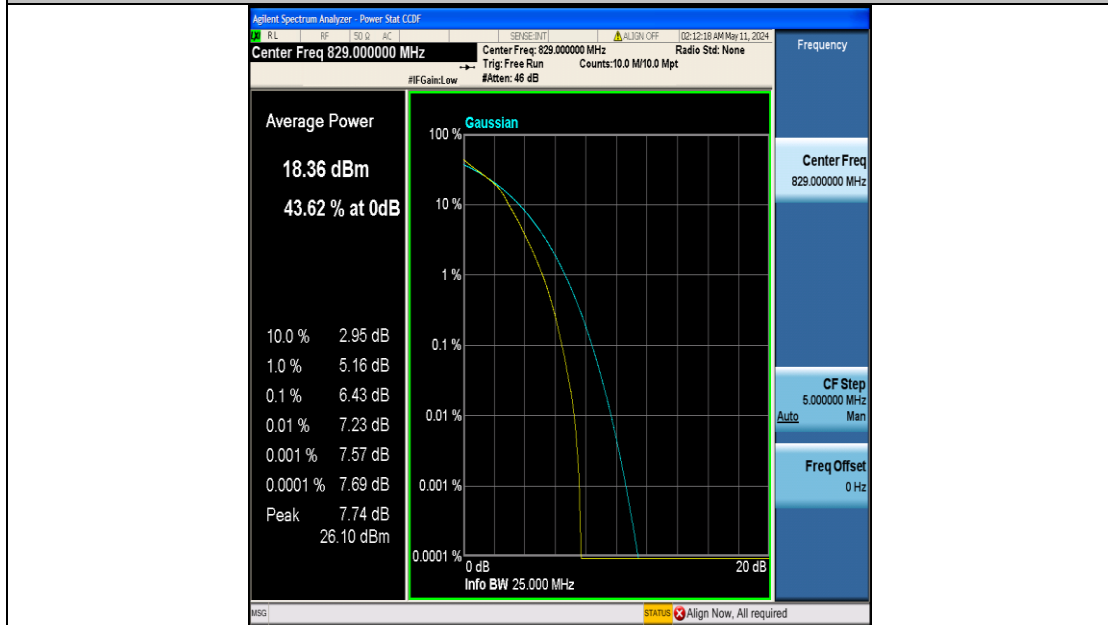

Band5-10MHz-16QAM-20450-50RB#0-PASS