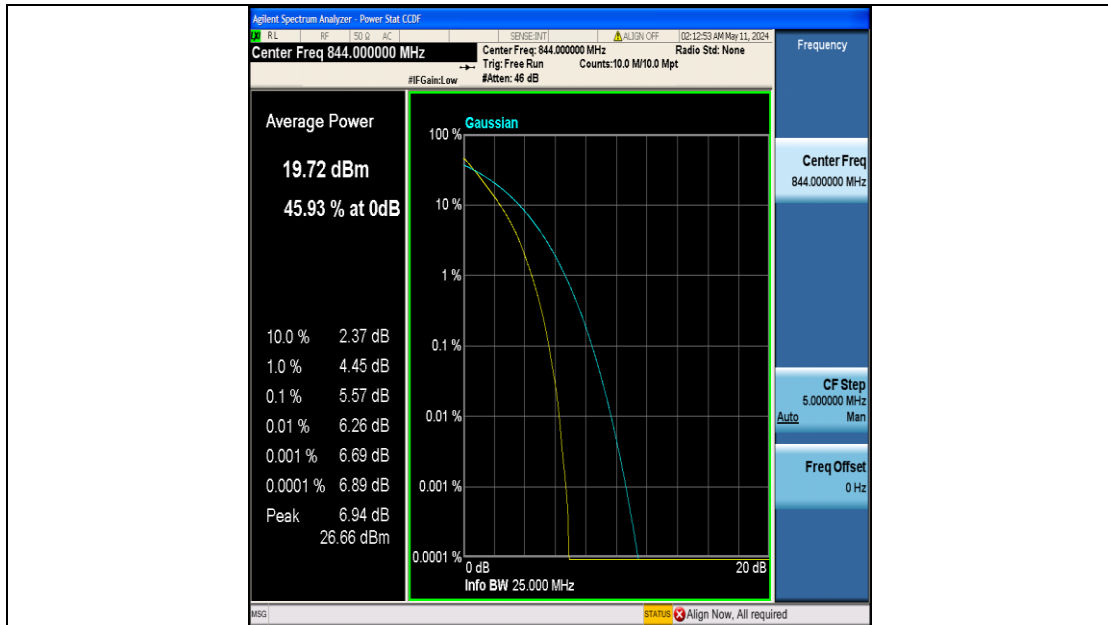

Band5-10MHz-QPSK-20600-50RB#0-PASS