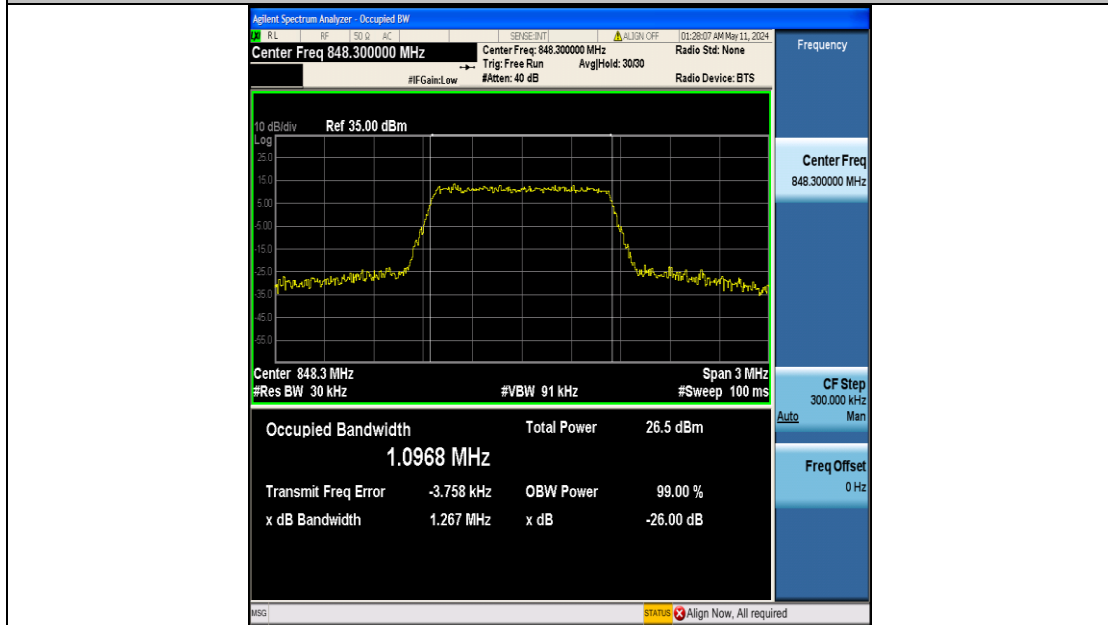

Test Graphs

Band5-1.4MHz-QPSK-20407-6RB#0-PASS

Band5-1.4MHz-QPSK-20525-6RB#0-PASS

Band5-1.4MHz-QPSK-20643-6RB#0-PASS

Band5-1.4MHz-16QAM-20407-6RB#0-PASS

Band5-1.4MHz-16QAM-20525-6RB#0-PASS

Band5-1.4MHz-16QAM-20643-6RB#0-PASS