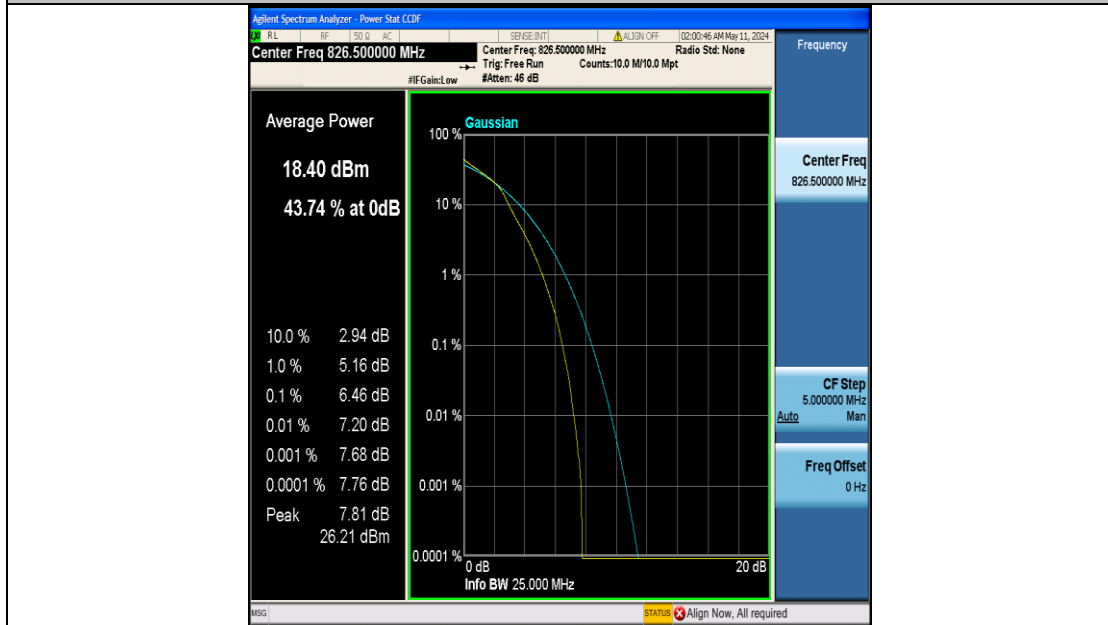

Band5-5MHz-16QAM-20425-25RB#0-PASS