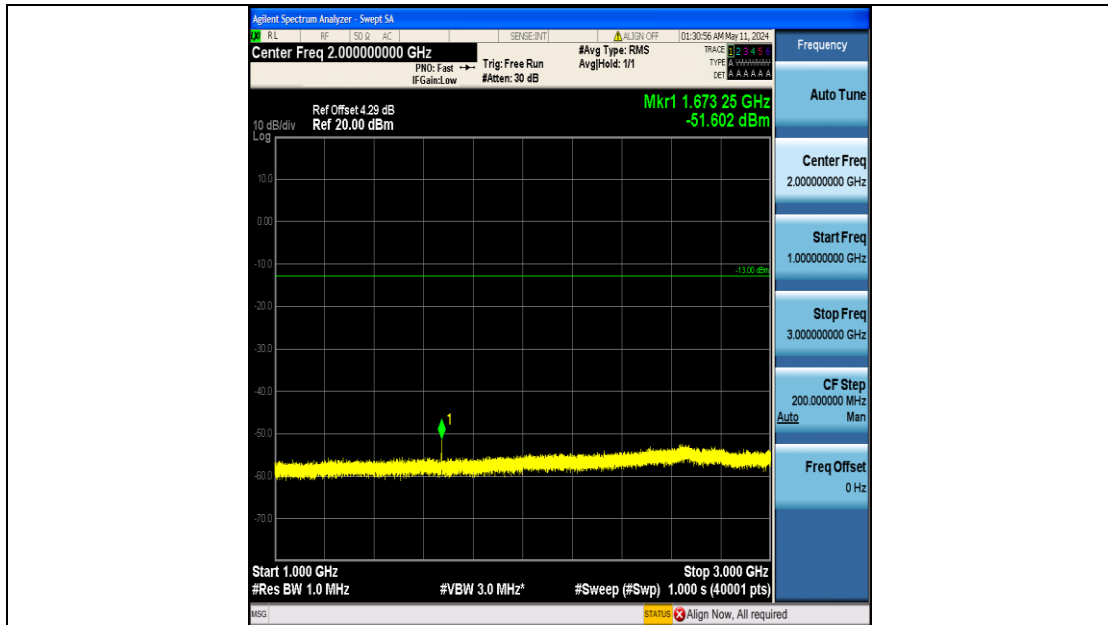

Band5_1.4MHz_QPSK_20407_6RB#0_3000~10000_3000~10000

Band5_1.4MHz_QPSK_20525_6RB#0_0.009~0.15_0.009~0.15

Band5_1.4MHz_QPSK_20525_6RB#0_0.15~30_0.15~30

Band5_1.4MHz_QPSK_20525_6RB#0_30~1000_30~1000

Band5_1.4MHz_QPSK_20525_6RB#0_1000~3000_1000~3000