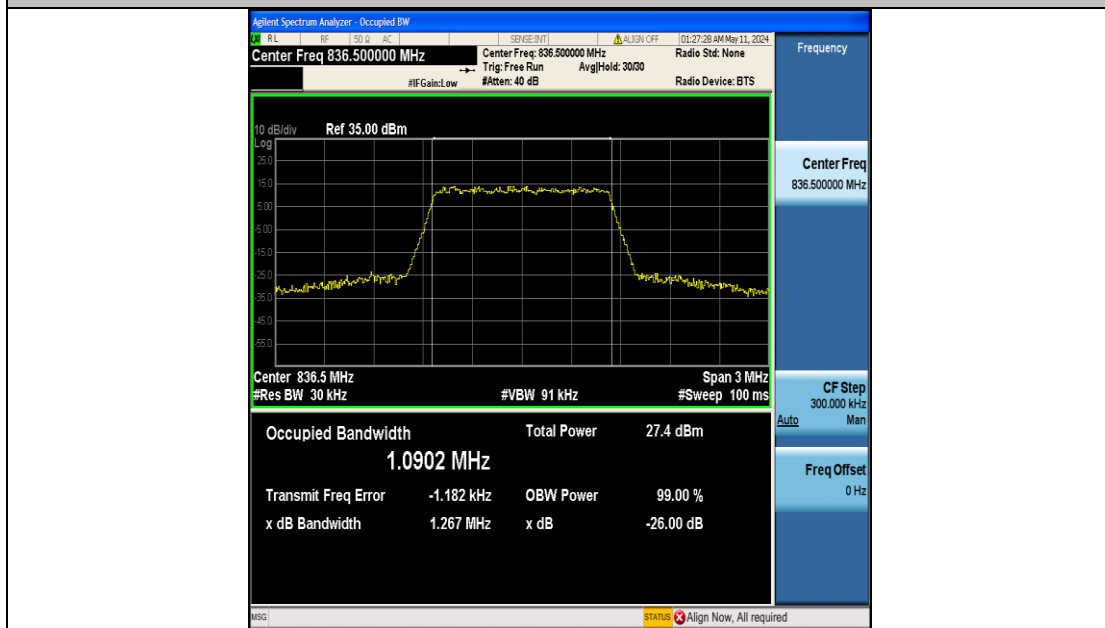

Band5-1.4MHz-QPSK-20525-6RB#0-PASS