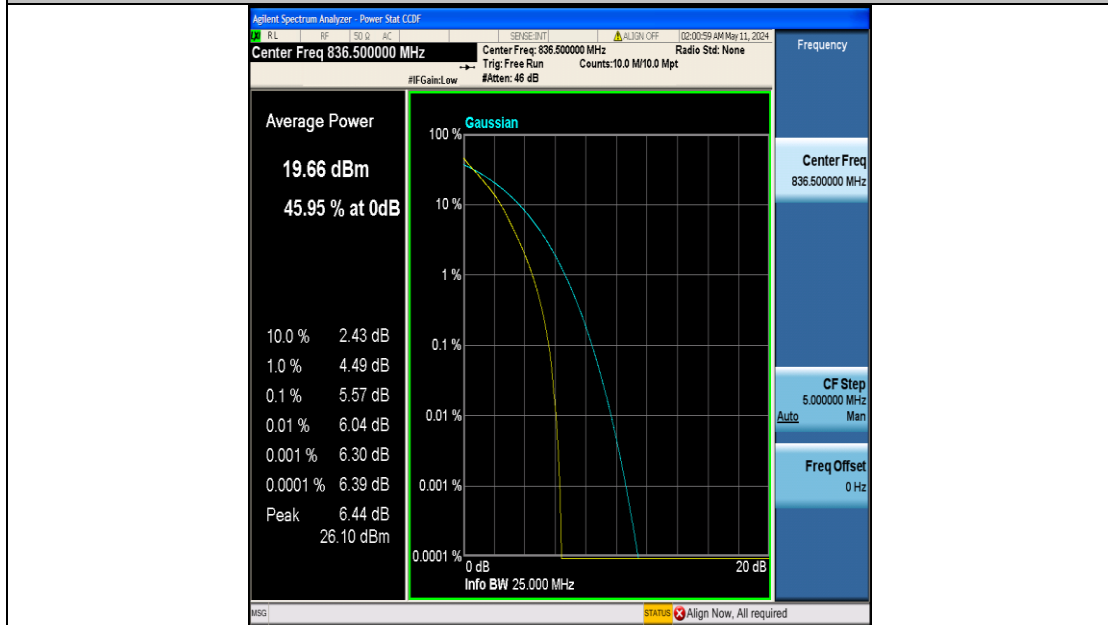

Band5-5MHz-QPSK-20525-25RB#0-PASS