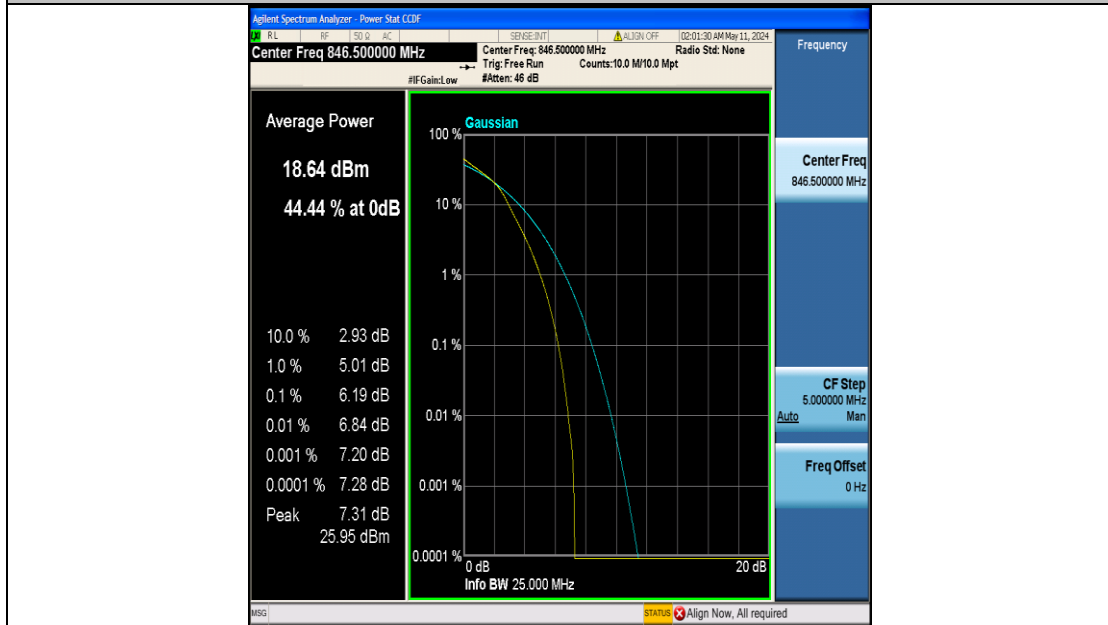

Band5-5MHz-16QAM-20625-25RB#0-PASS