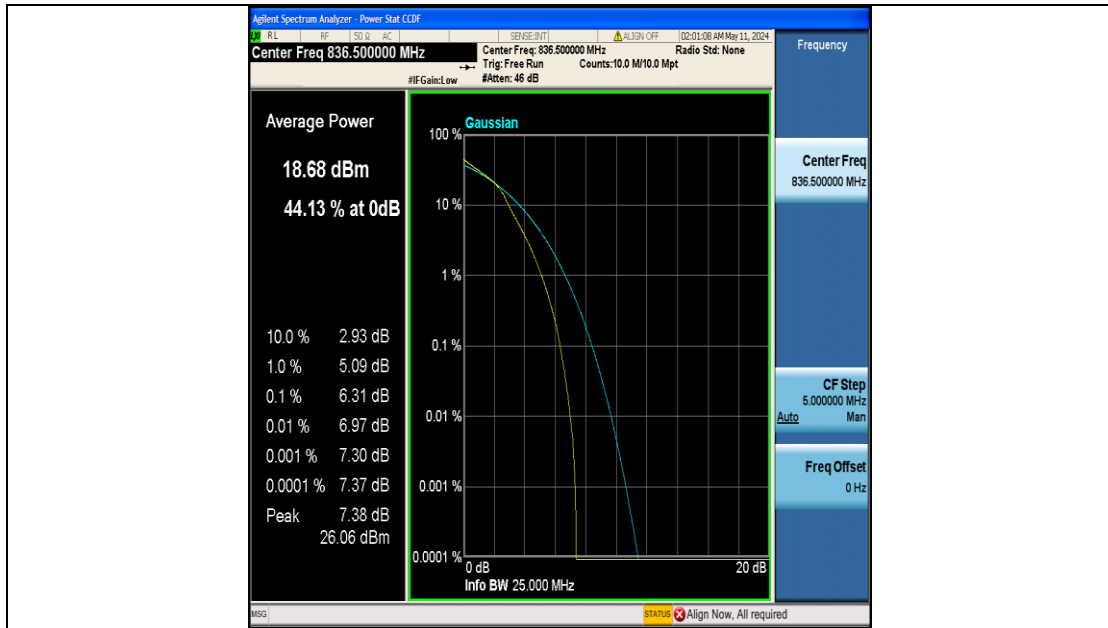

Band5-5MHz-16QAM-20525-25RB#0-PASS