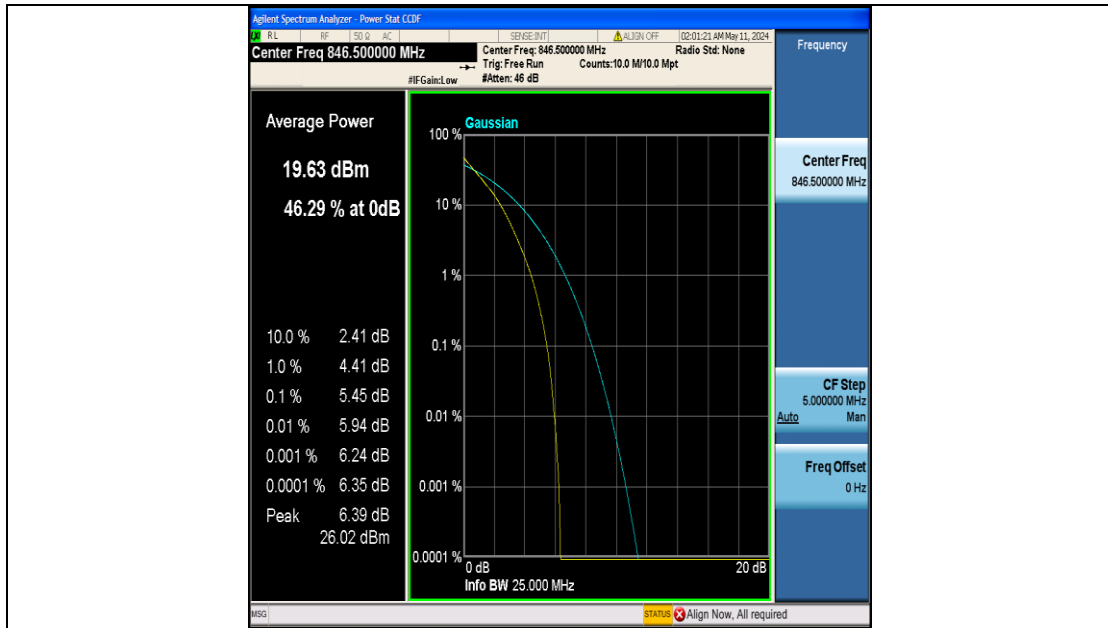

Band5-5MHz-QPSK-20625-25RB#0-PASS