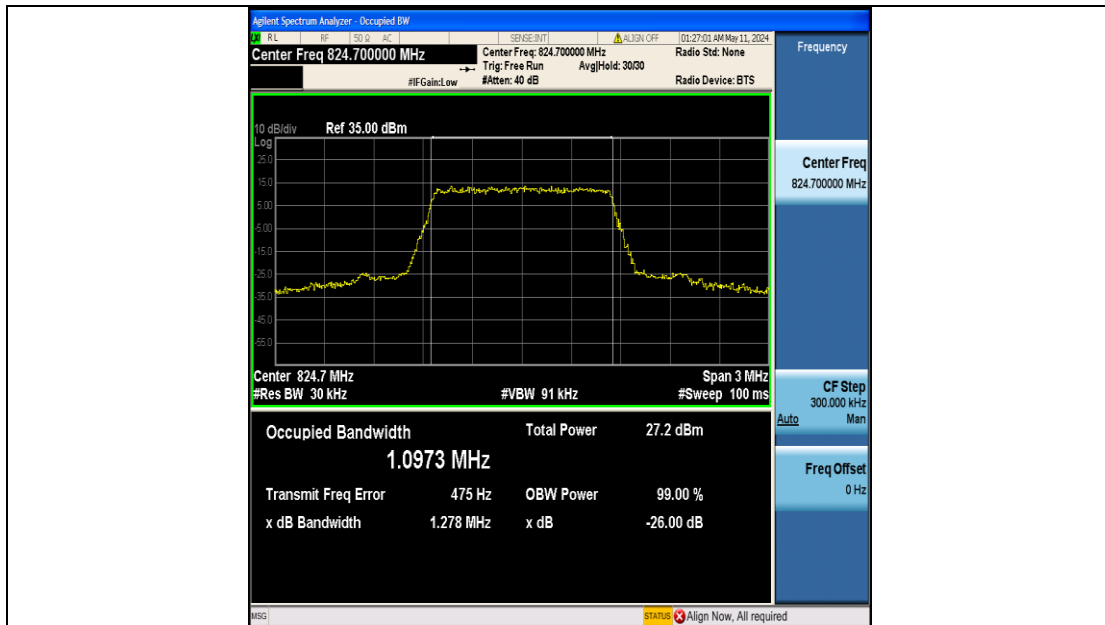

Test Graphs

Band5-1.4MHz-QPSK-20407-6RB#0-PASS