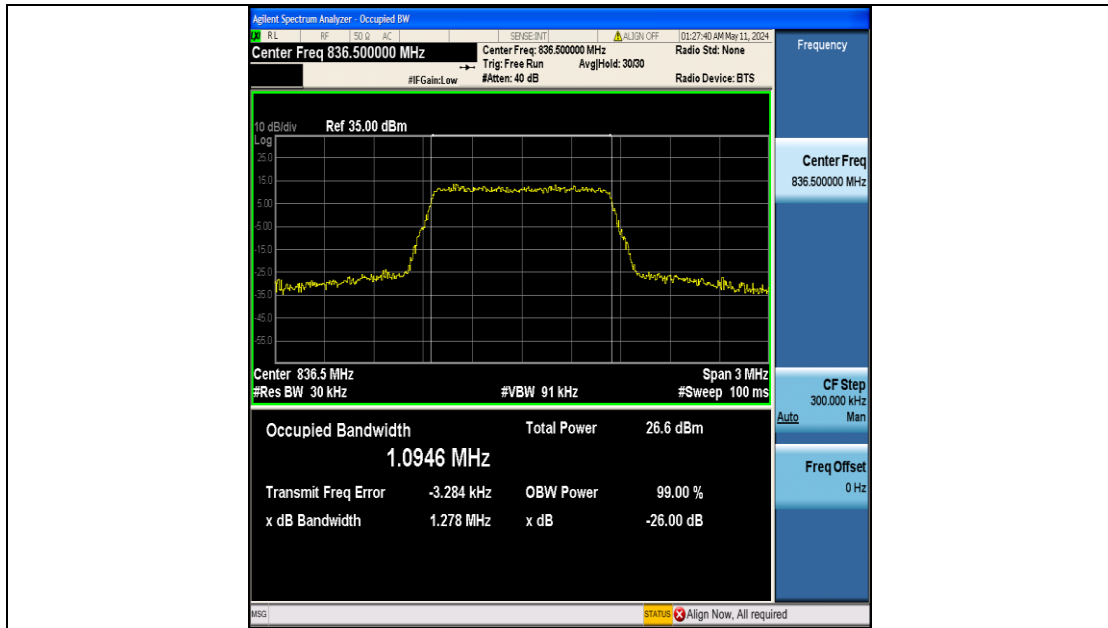

Test Graphs

Band5-1.4MHz-QPSK-20407-6RB#0-PASS

Band5-1.4MHz-QPSK-20525-6RB#0-PASS

Band5-1.4MHz-QPSK-20643-6RB#0-PASS

Band5-1.4MHz-16QAM-20407-6RB#0-PASS

Band5-1.4MHz-16QAM-20525-6RB#0-PASS

Band5-1.4MHz-16QAM-20643-6RB#0-PASS