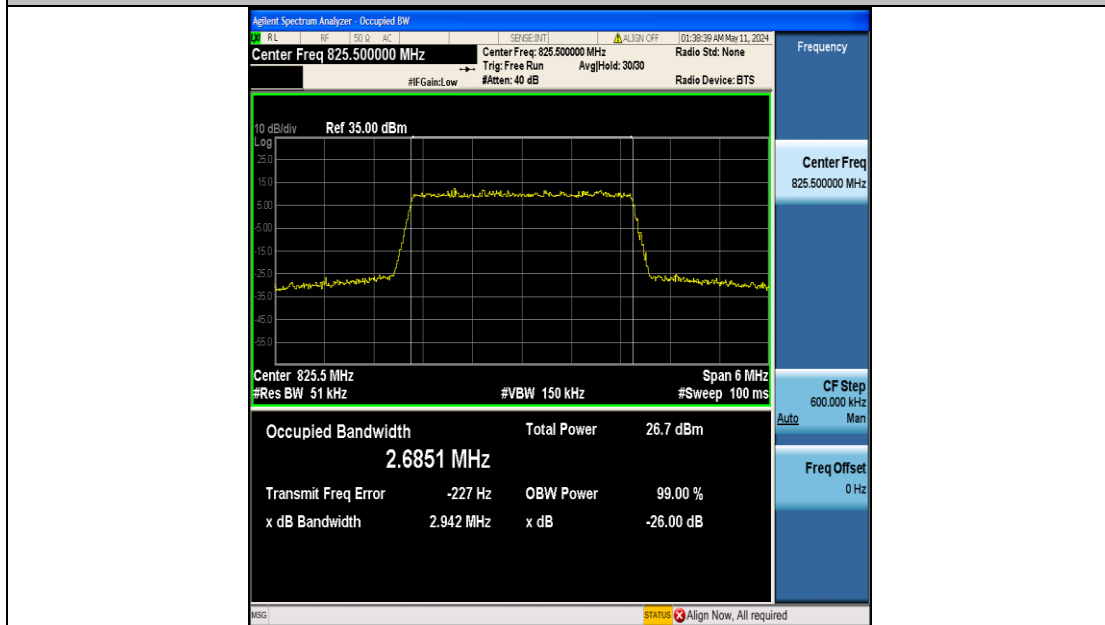

Band5-3MHz-16QAM-20415-15RB#0-PASS