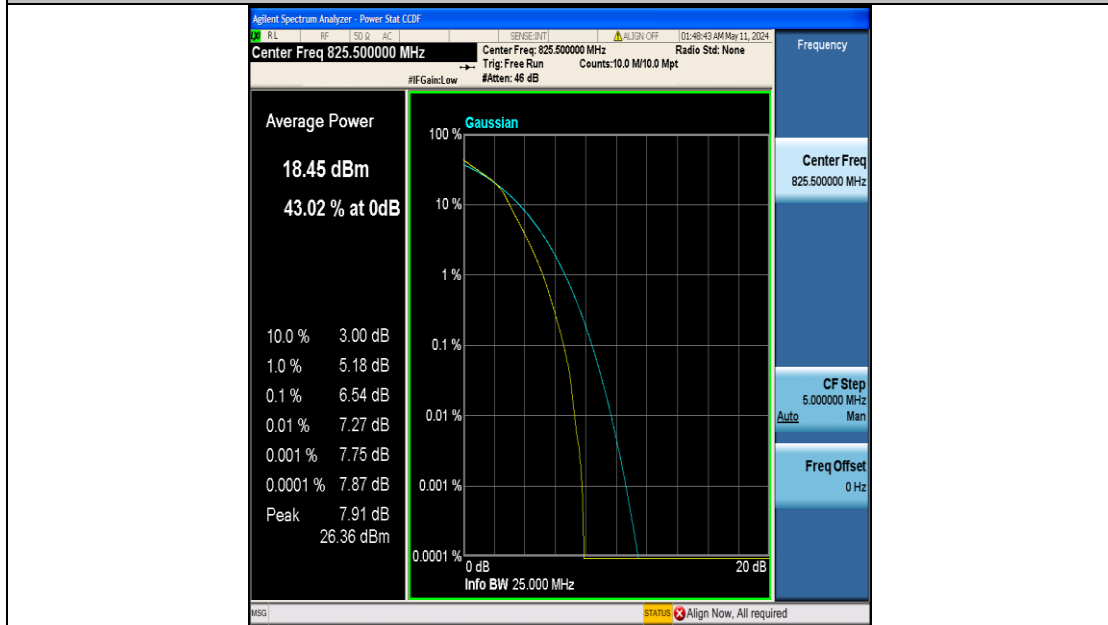

FCC LTE Band Test Data

FCC ID : 2BGT2-SLG-06
Company: : SKYLINK GLOBAL INC
EUT : Global 4G Pocket WiFi
Model Number : SLG-06
Reviewed By : Eric Wang

Appendix B: Peak-to-Average Ratio(CCDF)

Test Result

Band	Bandwidth	Modulation	Channel	RB Configuration	Result(dB)	Limit(dB)	Verdict
Band5	1.4MHz	QPSK	20407	6RB#0	5.75	13	PASS
Band5	1.4MHz	QPSK	20525	6RB#0	5.52	13	PASS
Band5	1.4MHz	QPSK	20643	6RB#0	5.35	13	PASS
Band5	1.4MHz	16QAM	20407	6RB#0	6.54	13	PASS
Band5	1.4MHz	16QAM	20525	6RB#0	6.32	13	PASS
Band5	1.4MHz	16QAM	20643	6RB#0	6.18	13	PASS
Band5	3MHz	QPSK	20415	15RB#0	5.71	13	PASS
Band5	3MHz	QPSK	20525	15RB#0	5.48	13	PASS
Band5	3MHz	QPSK	20635	15RB#0	5.35	13	PASS
Band5	3MHz	16QAM	20415	15RB#0	6.54	13	PASS
Band5	3MHz	16QAM	20525	15RB#0	6.33	13	PASS
Band5	3MHz	16QAM	20635	15RB#0	6.19	13	PASS
Band5	5MHz	QPSK	20425	25RB#0	5.74	13	PASS
Band5	5MHz	QPSK	20525	25RB#0	5.57	13	PASS
Band5	5MHz	QPSK	20625	25RB#0	5.45	13	PASS
Band5	5MHz	16QAM	20425	25RB#0	6.46	13	PASS
Band5	5MHz	16QAM	20525	25RB#0	6.31	13	PASS
Band5	5MHz	16QAM	20625	25RB#0	6.19	13	PASS
Band5	10MHz	QPSK	20450	50RB#0	5.65	13	PASS
Band5	10MHz	QPSK	20525	50RB#0	5.59	13	PASS
Band5	10MHz	QPSK	20600	50RB#0	5.57	13	PASS
Band5	10MHz	16QAM	20450	50RB#0	6.43	13	PASS
Band5	10MHz	16QAM	20525	50RB#0	6.36	13	PASS
Band5	10MHz	16QAM	20600	50RB#0	6.33	13	PASS

Test Graphs

Band5-1.4MHz-16QAM-20525-6RB#0-PASS

Band5-1.4MHz-16QAM-20643-6RB#0-PASS

Band5-3MHz-QPSK-20415-15RB#0-PASS

Band5-3MHz-QPSK-20525-15RB#0-PASS

Band5-3MHz-QPSK-20635-15RB#0-PASS

Band5-3MHz-16QAM-20415-15RB#0-PASS