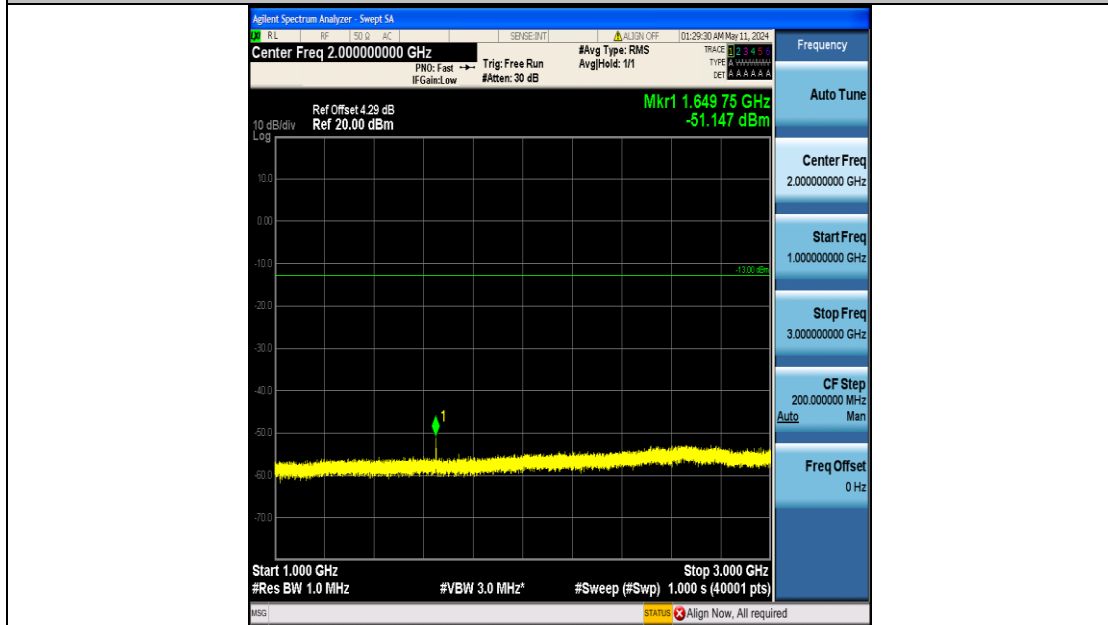

Test Graphs

Band5_1.4MHz_QPSK_20407_6RB#0_0.009~0.15_0.009~0.15

Band5_1.4MHz_QPSK_20407_6RB#0_0.15~30_0.15~30

Band5_1.4MHz_QPSK_20407_6RB#0_30~1000_30~1000

Band5_1.4MHz_QPSK_20407_6RB#0_1000~3000_1000~3000