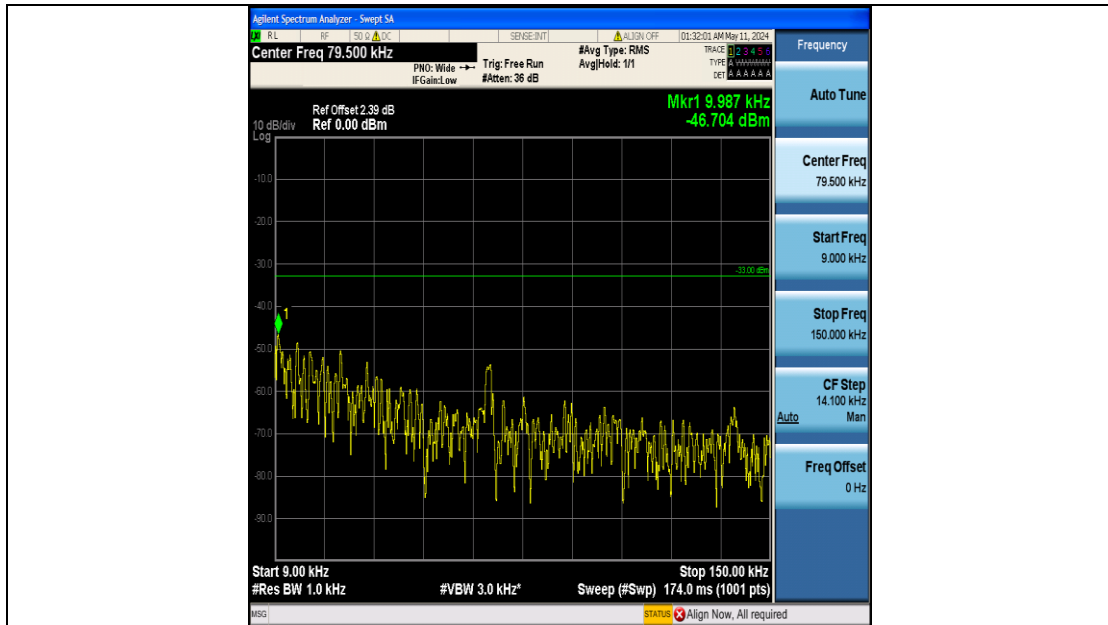

Band5_1.4MHz_QPSK_20643_6RB#0_0.009~0.15_0.009~0.15