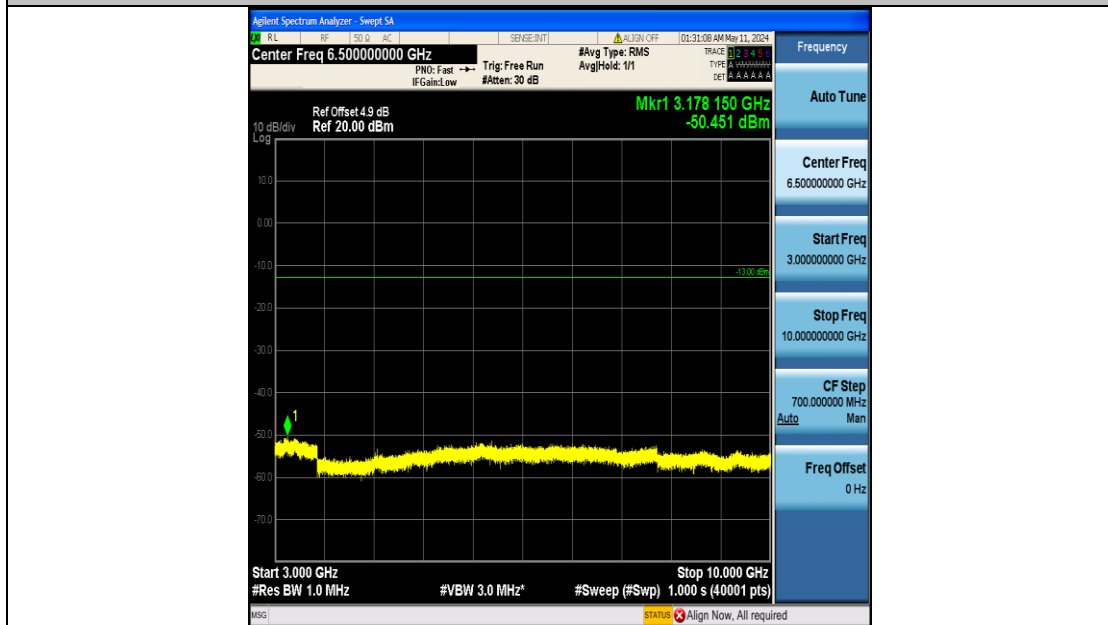

Band5_1.4MHz_QPSK_20407_6RB#0_3000~10000_3000~10000

Band5_1.4MHz_QPSK_20525_6RB#0_0.009~0.15_0.009~0.15

Band5_1.4MHz_QPSK_20525_6RB#0_0.15~30_0.15~30

Band5_1.4MHz_QPSK_20525_6RB#0_30~1000_30~1000

Band5_1.4MHz_QPSK_20525_6RB#0_1000~3000_1000~3000