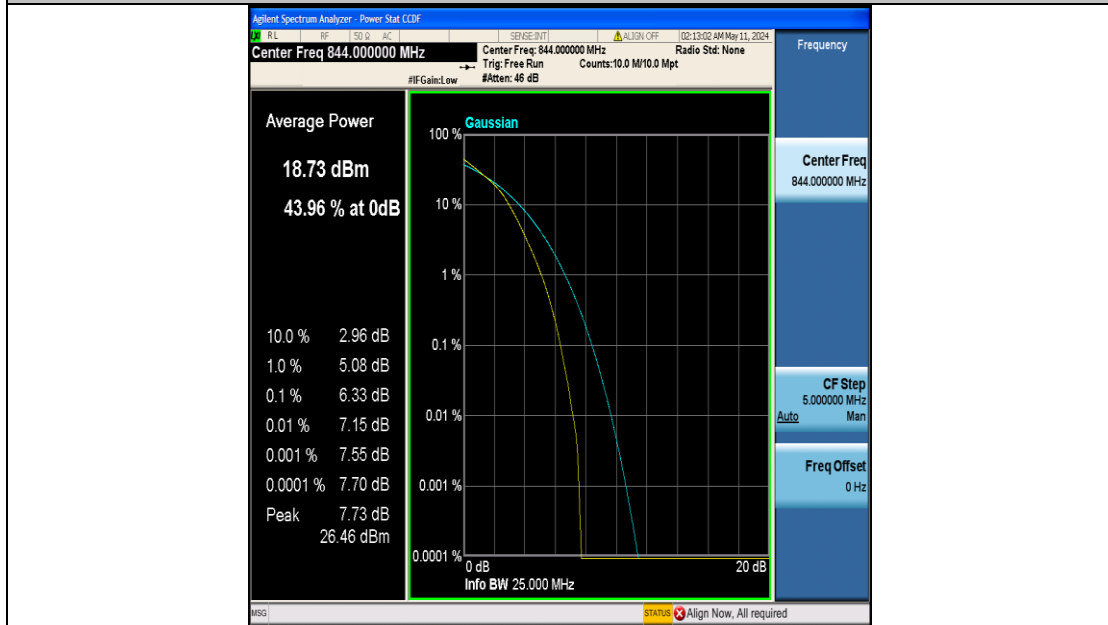

Band5-10MHz-16QAM-20600-50RB#0-PASS