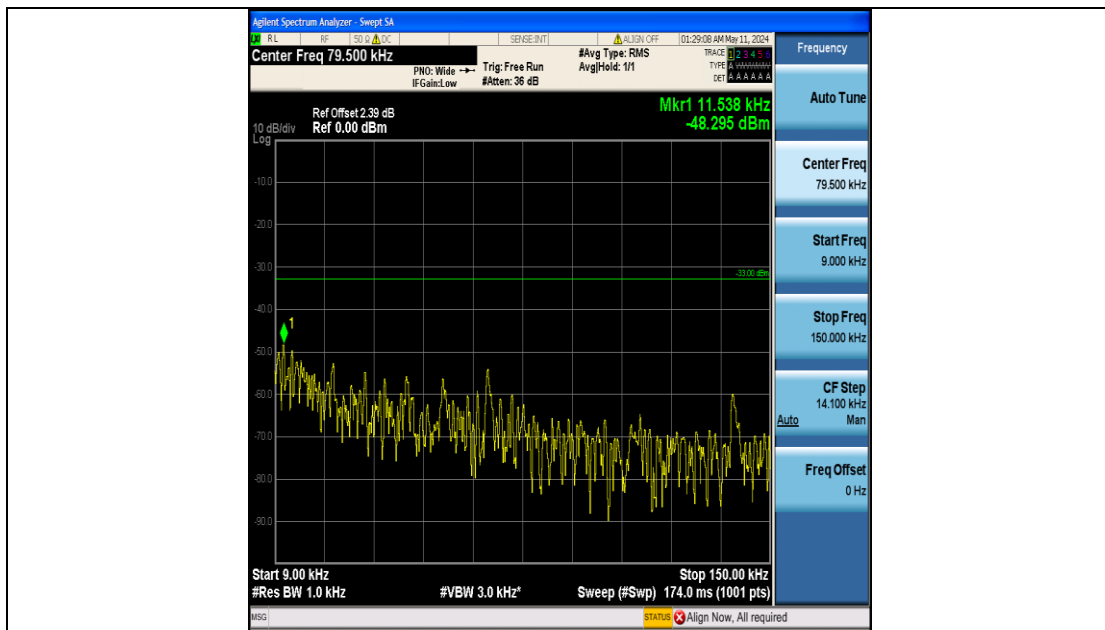

Test Graphs

Band5_1.4MHz_QPSK_20407_6RB#0_0.009~0.15_0.009~0.15