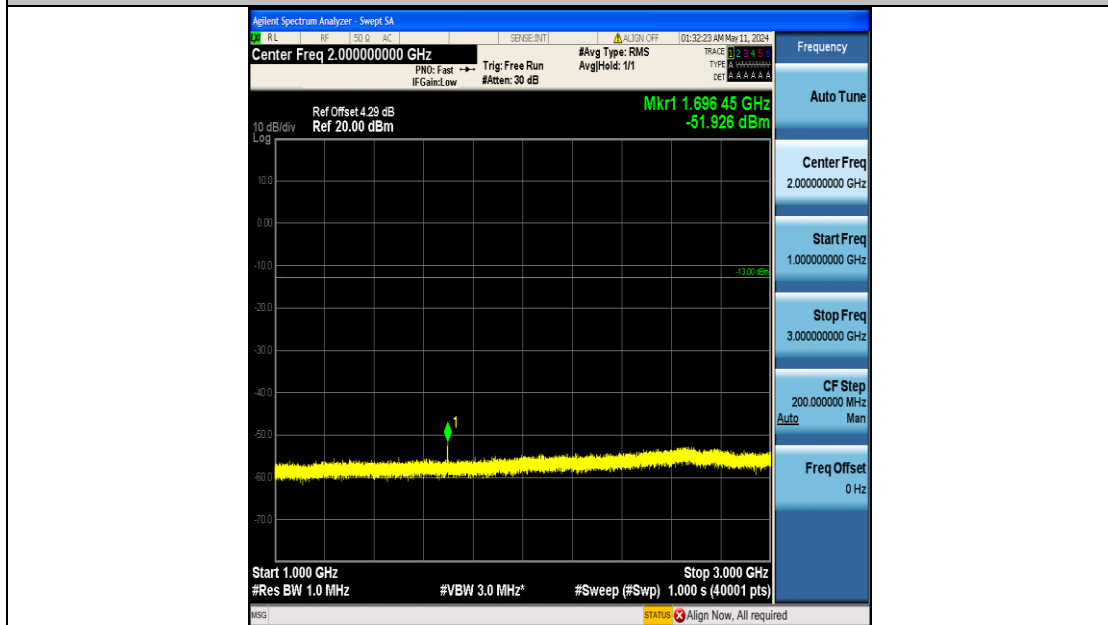

Band5_1.4MHz_QPSK_20525_6RB#0_3000~10000_3000~10000

Band5_1.4MHz_QPSK_20643_6RB#0_0.009~0.15_0.009~0.15

Band5_1.4MHz_QPSK_20643_6RB#0_0.15~30_0.15~30

Band5_1.4MHz_QPSK_20643_6RB#0_30~1000_30~1000

Band5_1.4MHz_QPSK_20643_6RB#0_1000~3000_1000~3000