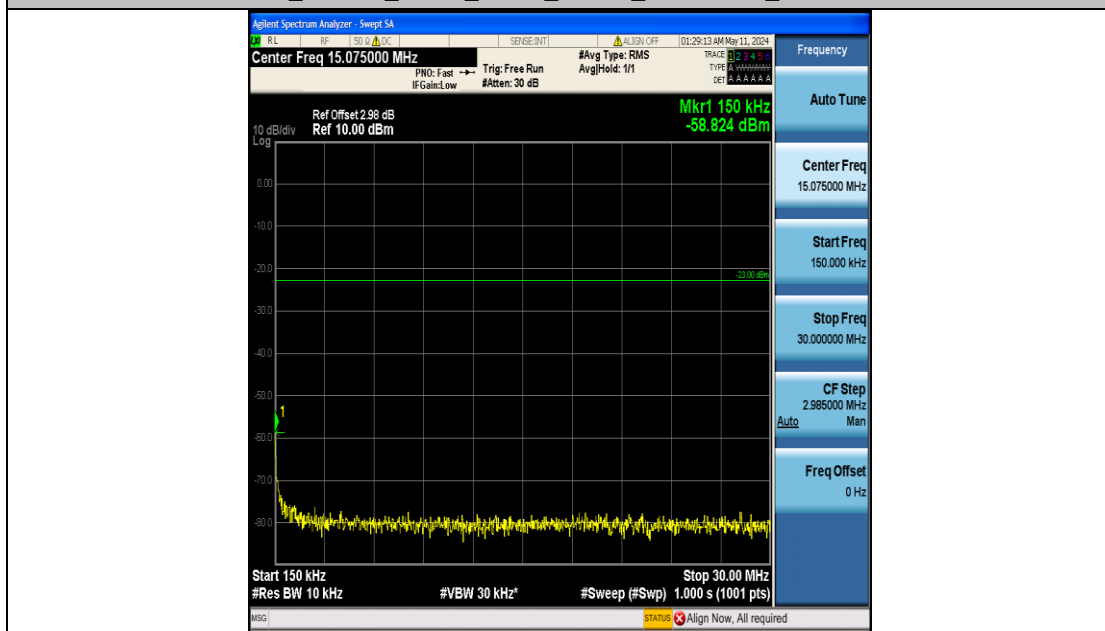

Band5_1.4MHz_QPSK_20407_6RB#0_0.15~30_0.15~30