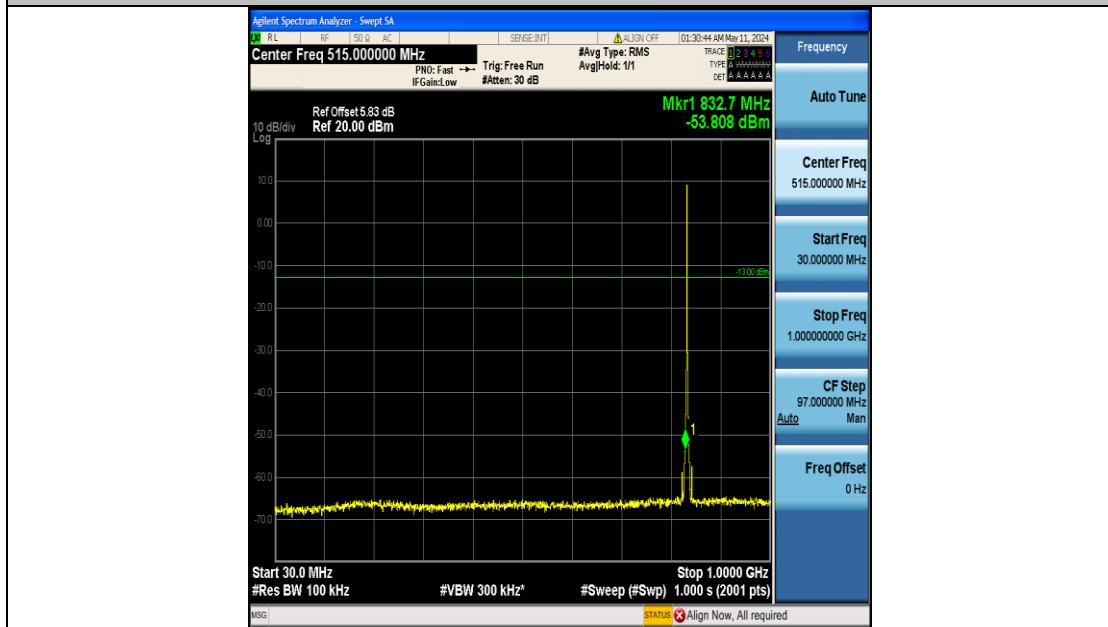

Band5_1.4MHz_QPSK_20525_6RB#0_30~1000_30~1000