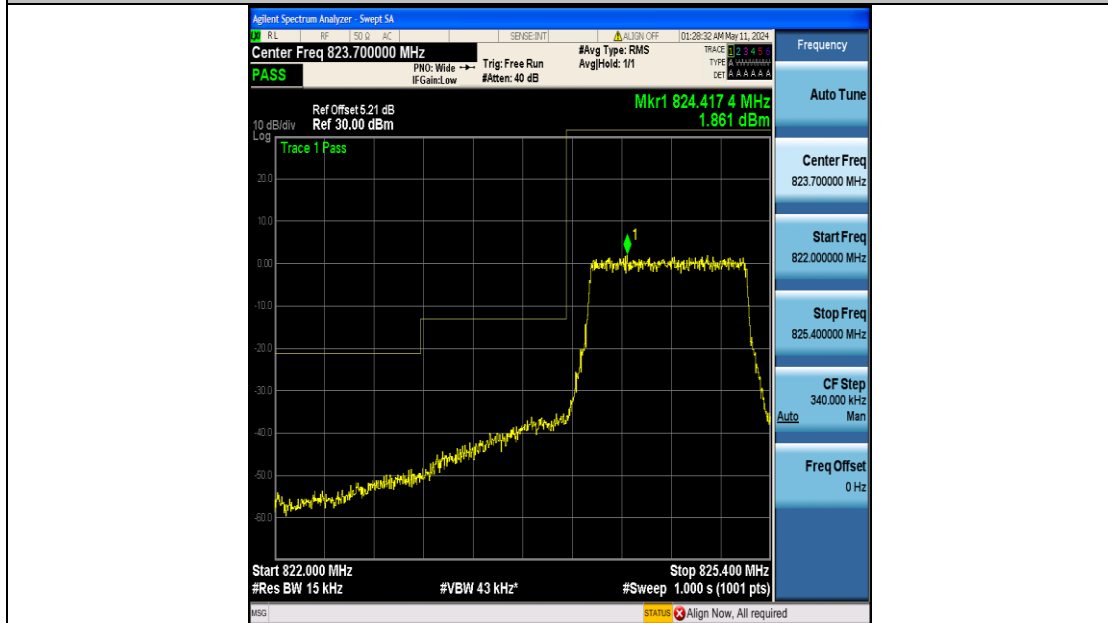

Band5_1.4MHz_QPSK_20643_6RB#0