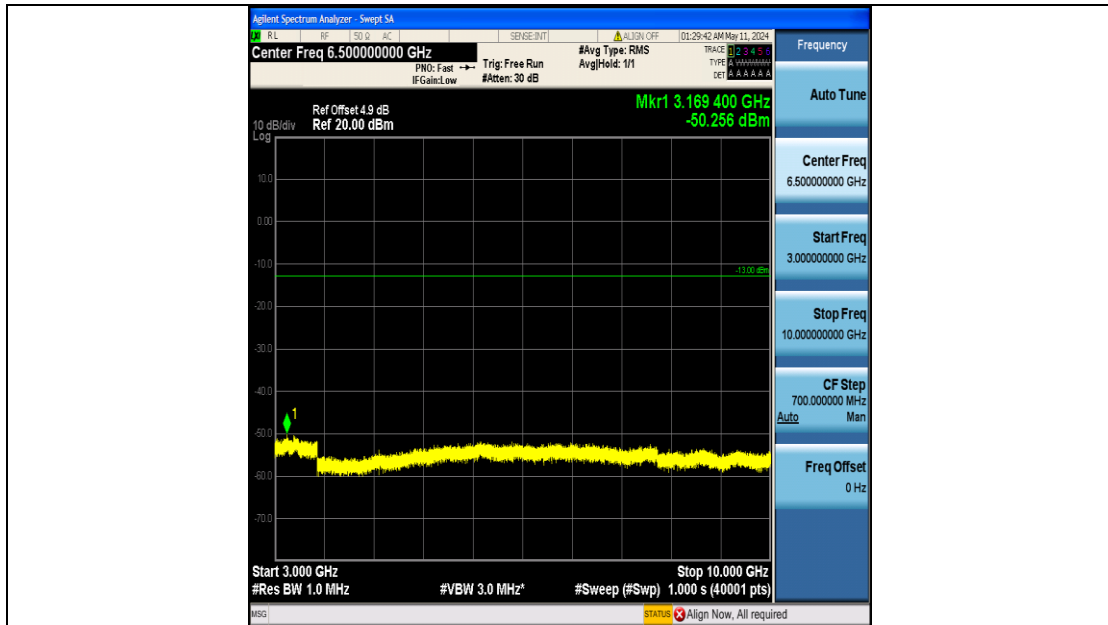

Test Graphs

Band5_1.4MHz_QPSK_20407_6RB#0_0.009~0.15_0.009~0.15

Band5_1.4MHz_QPSK_20407_6RB#0_0.15~30_0.15~30

Band5_1.4MHz_QPSK_20407_6RB#0_30~1000_30~1000

Band5_1.4MHz_QPSK_20407_6RB#0_1000~3000_1000~3000