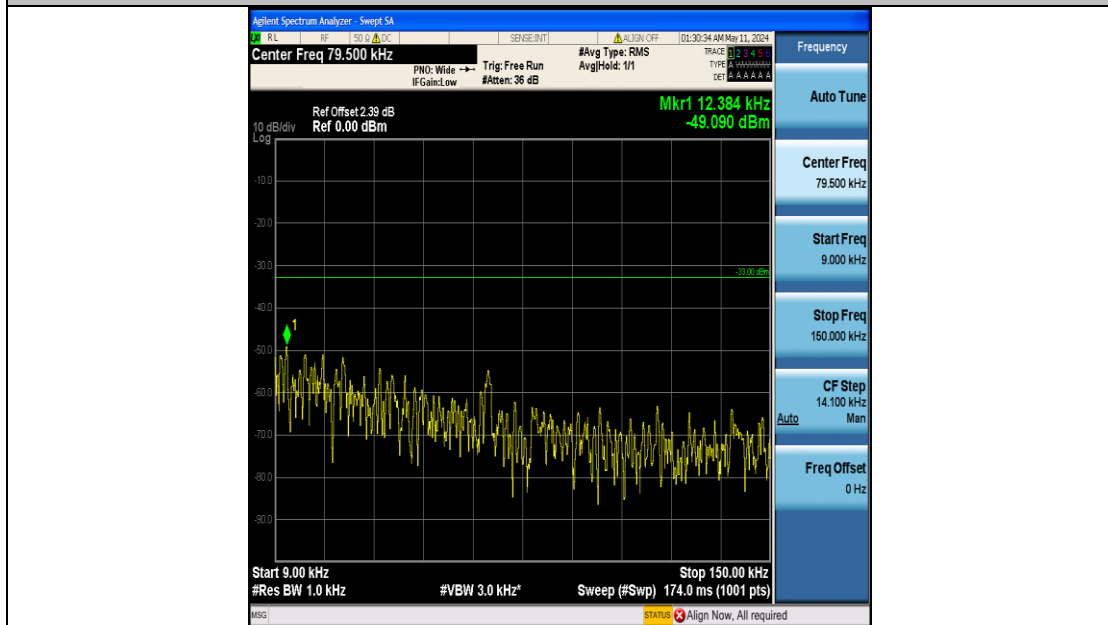

Band5_1.4MHz_QPSK_20525_6RB#0_0.009~0.15_0.009~0.15