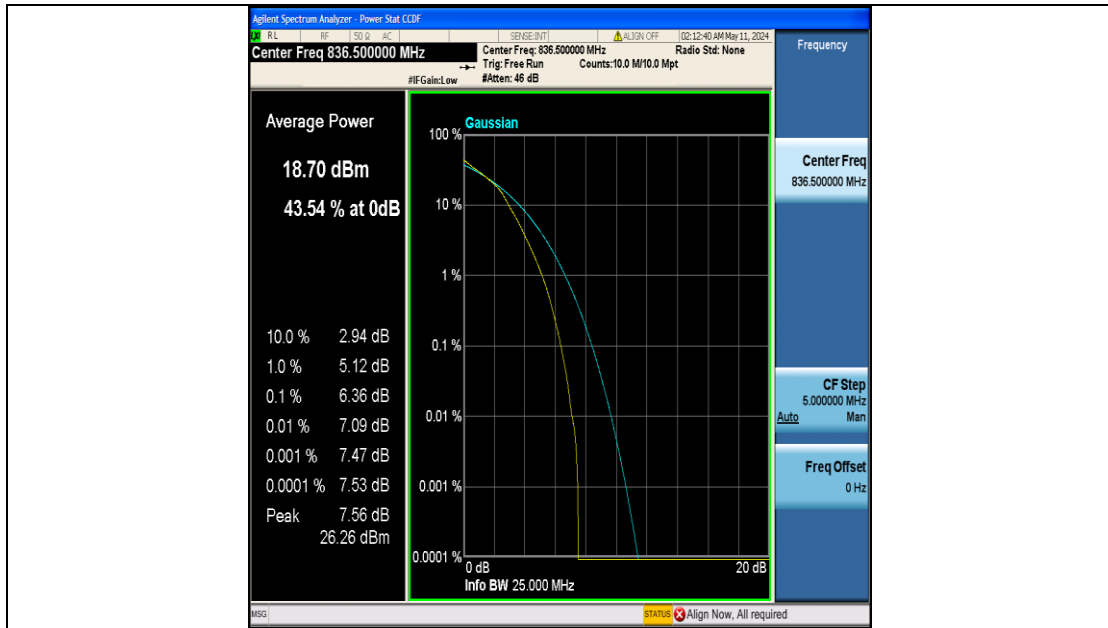

Band5-10MHz-16QAM-20525-50RB#0-PASS