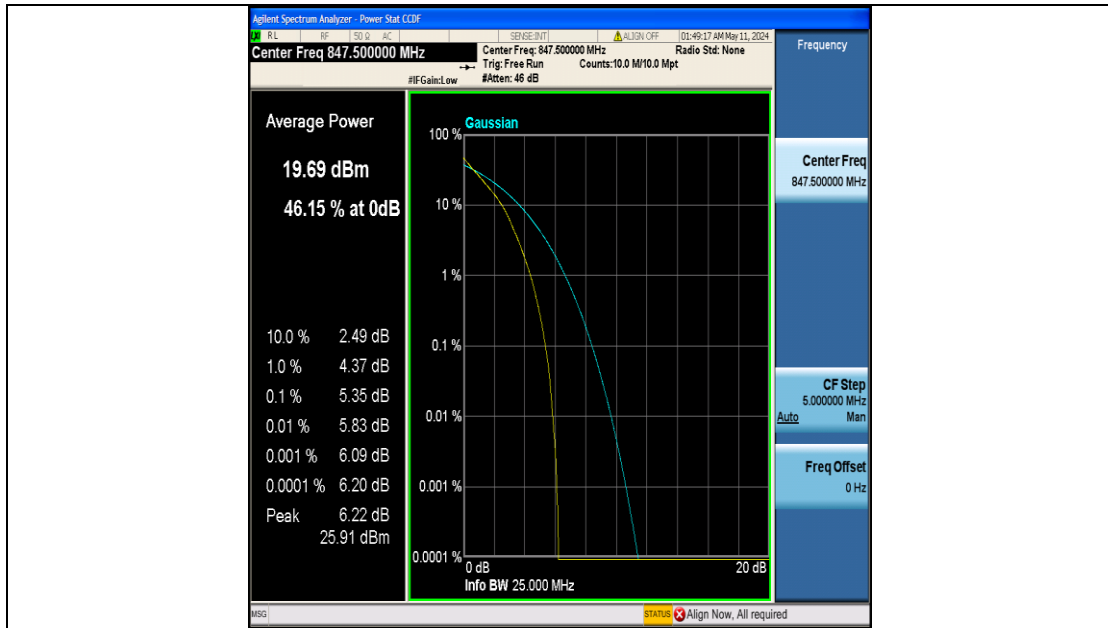

FCC LTE Band Test Data

FCC ID : 2BGT2-SLG-06
Company: : SKYLINK GLOBAL INC
EUT : Global 4G Pocket WiFi
Model Number : SLG-06
Reviewed By : Eric Wang

Appendix B: Peak-to-Average Ratio(CCDF)

Test Result

Band	Bandwidth	Modulation	Channel	RB Configuration	Result(dB)	Limit(dB)	Verdict
Band5	1.4MHz	QPSK	20407	6RB#0	5.75	13	PASS
Band5	1.4MHz	QPSK	20525	6RB#0	5.52	13	PASS
Band5	1.4MHz	QPSK	20643	6RB#0	5.35	13	PASS
Band5	1.4MHz	16QAM	20407	6RB#0	6.54	13	PASS
Band5	1.4MHz	16QAM	20525	6RB#0	6.32	13	PASS
Band5	1.4MHz	16QAM	20643	6RB#0	6.18	13	PASS
Band5	3MHz	QPSK	20415	15RB#0	5.71	13	PASS
Band5	3MHz	QPSK	20525	15RB#0	5.48	13	PASS
Band5	3MHz	QPSK	20635	15RB#0	5.35	13	PASS
Band5	3MHz	16QAM	20415	15RB#0	6.54	13	PASS
Band5	3MHz	16QAM	20525	15RB#0	6.33	13	PASS
Band5	3MHz	16QAM	20635	15RB#0	6.19	13	PASS
Band5	5MHz	QPSK	20425	25RB#0	5.74	13	PASS
Band5	5MHz	QPSK	20525	25RB#0	5.57	13	PASS
Band5	5MHz	QPSK	20625	25RB#0	5.45	13	PASS
Band5	5MHz	16QAM	20425	25RB#0	6.46	13	PASS
Band5	5MHz	16QAM	20525	25RB#0	6.31	13	PASS
Band5	5MHz	16QAM	20625	25RB#0	6.19	13	PASS
Band5	10MHz	QPSK	20450	50RB#0	5.65	13	PASS
Band5	10MHz	QPSK	20525	50RB#0	5.59	13	PASS
Band5	10MHz	QPSK	20600	50RB#0	5.57	13	PASS
Band5	10MHz	16QAM	20450	50RB#0	6.43	13	PASS
Band5	10MHz	16QAM	20525	50RB#0	6.36	13	PASS
Band5	10MHz	16QAM	20600	50RB#0	6.33	13	PASS

Test Graphs

Band5-1.4MHz-16QAM-20525-6RB#0-PASS

Band5-1.4MHz-16QAM-20643-6RB#0-PASS

Band5-3MHz-QPSK-20415-15RB#0-PASS

Band5-3MHz-QPSK-20525-15RB#0-PASS

Band5-3MHz-QPSK-20635-15RB#0-PASS

Band5-3MHz-16QAM-20415-15RB#0-PASS