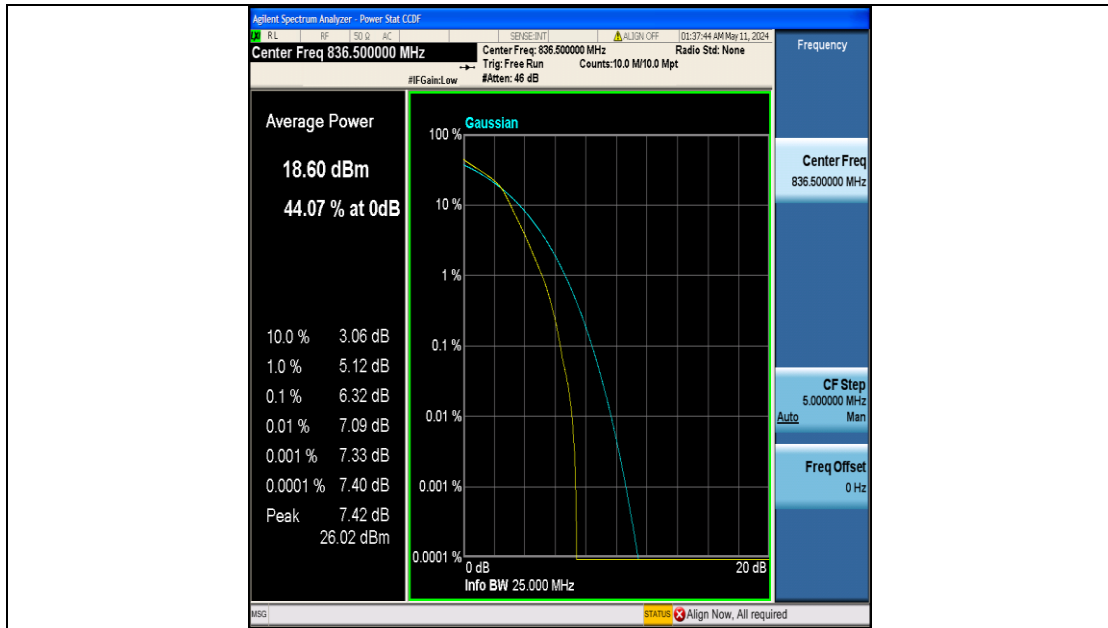

Band5-1.4MHz-16QAM-20525-6RB#0-PASS