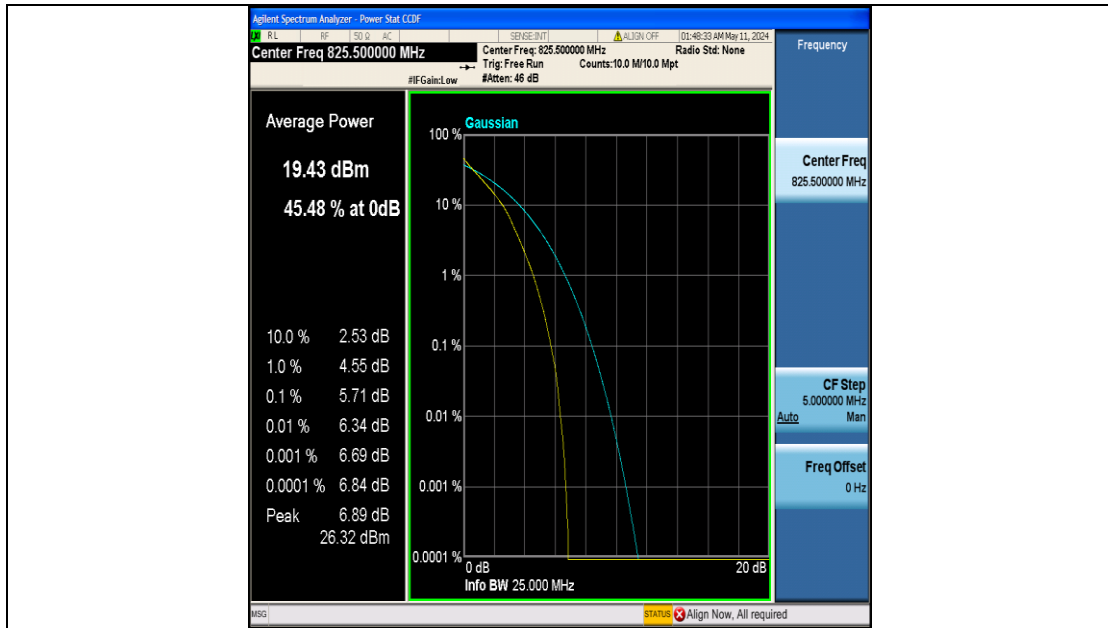

FCC LTE Band Test Data

FCC ID : 2BGT2-SLG-06
Company: : SKYLINK GLOBAL INC
EUT : Global 4G Pocket WiFi
Model Number : SLG-06
Reviewed By : Eric Wang

Appendix B: Peak-to-Average Ratio(CCDF)

Test Result

Band	Bandwidth	Modulation	Channel	RB Configuration	Result(dB)	Limit(dB)	Verdict
Band5	1.4MHz	QPSK	20407	6RB#0	5.75	13	PASS
Band5	1.4MHz	QPSK	20525	6RB#0	5.52	13	PASS
Band5	1.4MHz	QPSK	20643	6RB#0	5.35	13	PASS
Band5	1.4MHz	16QAM	20407	6RB#0	6.54	13	PASS
Band5	1.4MHz	16QAM	20525	6RB#0	6.32	13	PASS
Band5	1.4MHz	16QAM	20643	6RB#0	6.18	13	PASS
Band5	3MHz	QPSK	20415	15RB#0	5.71	13	PASS
Band5	3MHz	QPSK	20525	15RB#0	5.48	13	PASS
Band5	3MHz	QPSK	20635	15RB#0	5.35	13	PASS
Band5	3MHz	16QAM	20415	15RB#0	6.54	13	PASS
Band5	3MHz	16QAM	20525	15RB#0	6.33	13	PASS
Band5	3MHz	16QAM	20635	15RB#0	6.19	13	PASS
Band5	5MHz	QPSK	20425	25RB#0	5.74	13	PASS
Band5	5MHz	QPSK	20525	25RB#0	5.57	13	PASS
Band5	5MHz	QPSK	20625	25RB#0	5.45	13	PASS
Band5	5MHz	16QAM	20425	25RB#0	6.46	13	PASS
Band5	5MHz	16QAM	20525	25RB#0	6.31	13	PASS
Band5	5MHz	16QAM	20625	25RB#0	6.19	13	PASS
Band5	10MHz	QPSK	20450	50RB#0	5.65	13	PASS
Band5	10MHz	QPSK	20525	50RB#0	5.59	13	PASS
Band5	10MHz	QPSK	20600	50RB#0	5.57	13	PASS
Band5	10MHz	16QAM	20450	50RB#0	6.43	13	PASS
Band5	10MHz	16QAM	20525	50RB#0	6.36	13	PASS
Band5	10MHz	16QAM	20600	50RB#0	6.33	13	PASS

Test Graphs

Band5-1.4MHz-16QAM-20525-6RB#0-PASS

Band5-1.4MHz-16QAM-20643-6RB#0-PASS

Band5-3MHz-QPSK-20415-15RB#0-PASS

Band5-3MHz-QPSK-20525-15RB#0-PASS

Band5-3MHz-QPSK-20635-15RB#0-PASS

Band5-3MHz-16QAM-20415-15RB#0-PASS