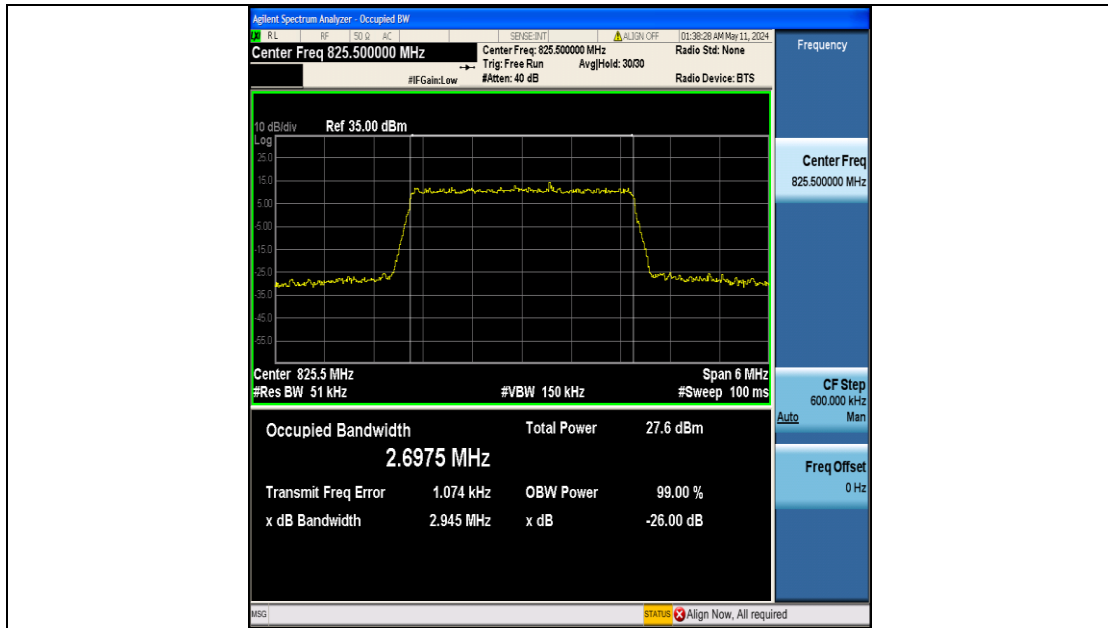

Test Graphs

Band5-1.4MHz-QPSK-20407-6RB#0-PASS

Band5-1.4MHz-QPSK-20525-6RB#0-PASS

Band5-1.4MHz-QPSK-20643-6RB#0-PASS

Band5-1.4MHz-16QAM-20407-6RB#0-PASS

Band5-1.4MHz-16QAM-20525-6RB#0-PASS

Band5-1.4MHz-16QAM-20643-6RB#0-PASS