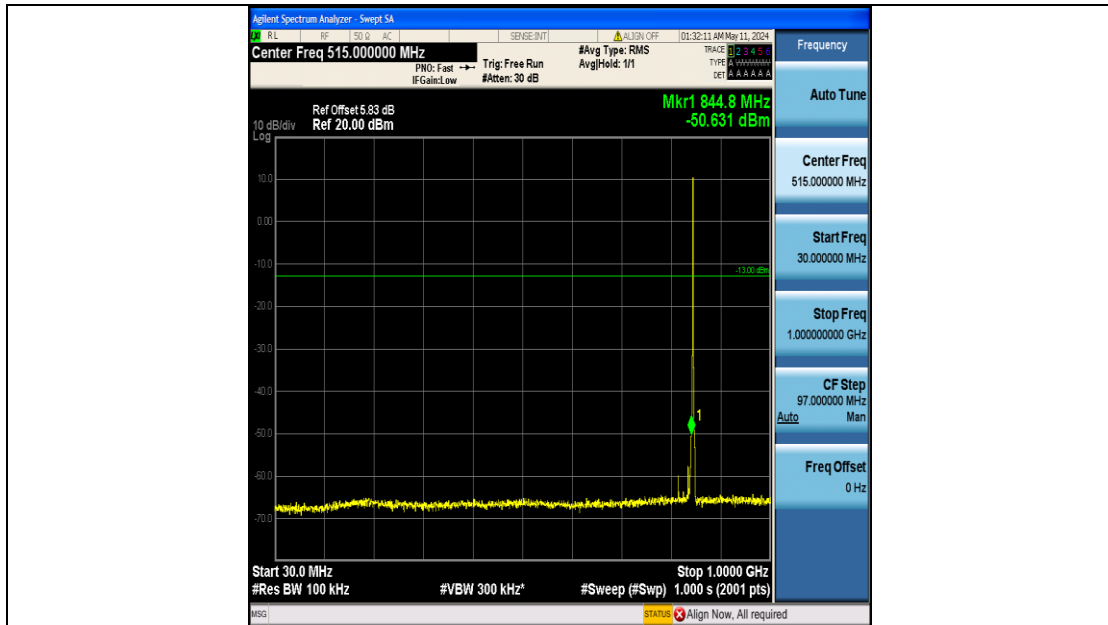

Band5_1.4MHz_QPSK_20643_6RB#0_30~1000_30~1000