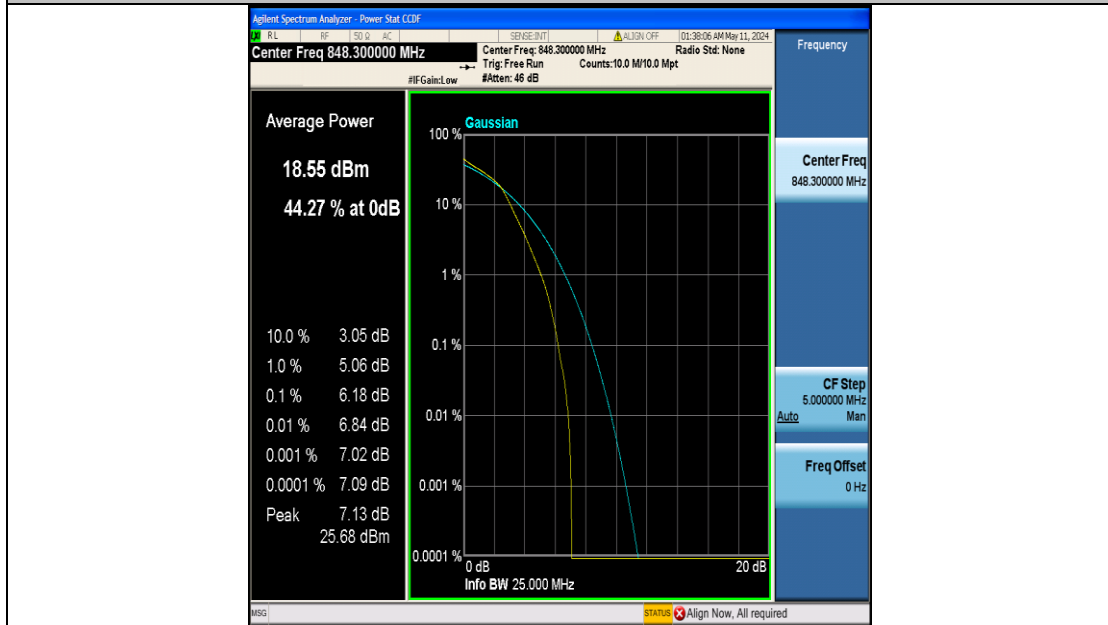

Band5-1.4MHz-16QAM-20643-6RB#0-PASS