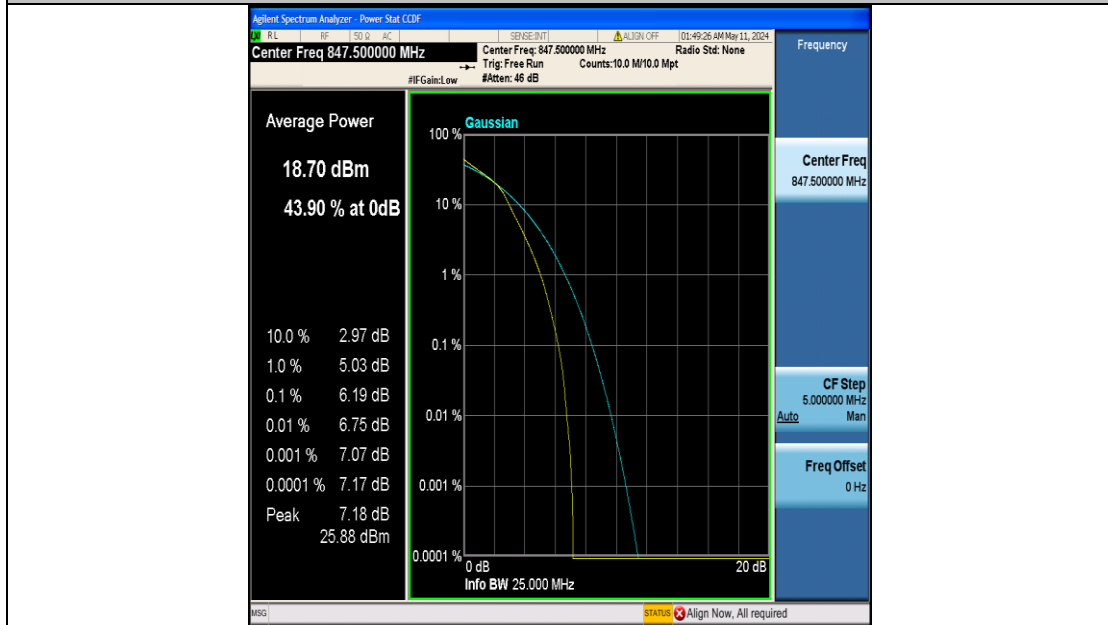

Band5-3MHz-16QAM-20635-15RB#0-PASS