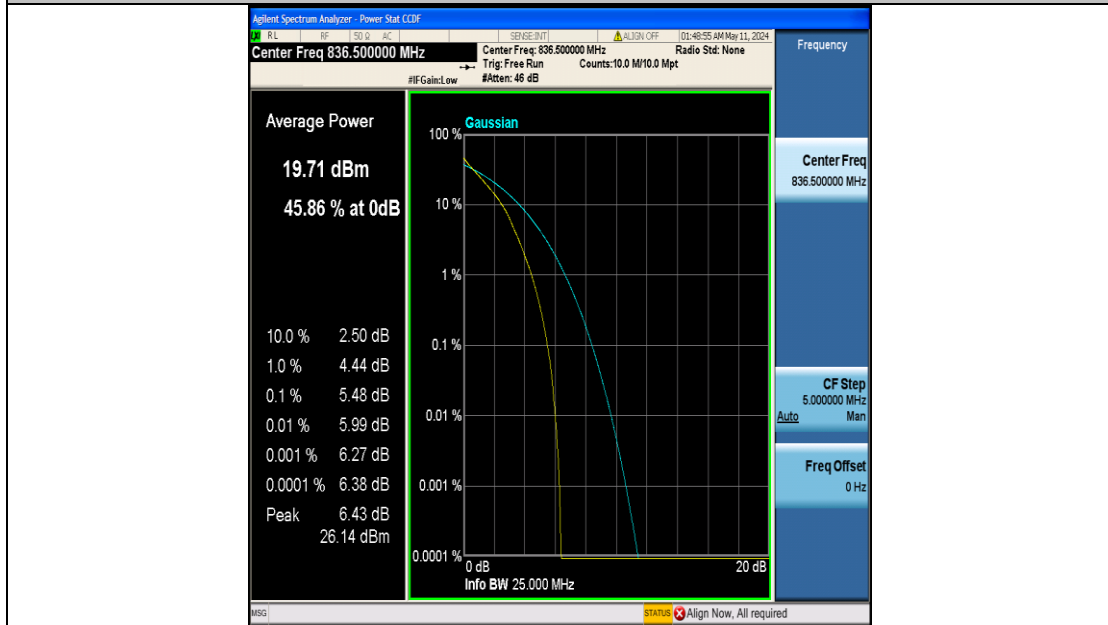

FCC LTE Band Test Data

FCC ID : 2BGT2-SLG-06
Company: : SKYLINK GLOBAL INC
EUT : Global 4G Pocket WiFi
Model Number : SLG-06
Reviewed By : Eric Wang

Appendix B: Peak-to-Average Ratio(CCDF)

Test Result

Band	Bandwidth	Modulation	Channel	RB Configuration	Result(dB)	Limit(dB)	Verdict
Band5	1.4MHz	QPSK	20407	6RB#0	5.75	13	PASS
Band5	1.4MHz	QPSK	20525	6RB#0	5.52	13	PASS
Band5	1.4MHz	QPSK	20643	6RB#0	5.35	13	PASS
Band5	1.4MHz	16QAM	20407	6RB#0	6.54	13	PASS
Band5	1.4MHz	16QAM	20525	6RB#0	6.32	13	PASS
Band5	1.4MHz	16QAM	20643	6RB#0	6.18	13	PASS
Band5	3MHz	QPSK	20415	15RB#0	5.71	13	PASS
Band5	3MHz	QPSK	20525	15RB#0	5.48	13	PASS
Band5	3MHz	QPSK	20635	15RB#0	5.35	13	PASS
Band5	3MHz	16QAM	20415	15RB#0	6.54	13	PASS
Band5	3MHz	16QAM	20525	15RB#0	6.33	13	PASS
Band5	3MHz	16QAM	20635	15RB#0	6.19	13	PASS
Band5	5MHz	QPSK	20425	25RB#0	5.74	13	PASS
Band5	5MHz	QPSK	20525	25RB#0	5.57	13	PASS
Band5	5MHz	QPSK	20625	25RB#0	5.45	13	PASS
Band5	5MHz	16QAM	20425	25RB#0	6.46	13	PASS
Band5	5MHz	16QAM	20525	25RB#0	6.31	13	PASS
Band5	5MHz	16QAM	20625	25RB#0	6.19	13	PASS
Band5	10MHz	QPSK	20450	50RB#0	5.65	13	PASS
Band5	10MHz	QPSK	20525	50RB#0	5.59	13	PASS
Band5	10MHz	QPSK	20600	50RB#0	5.57	13	PASS
Band5	10MHz	16QAM	20450	50RB#0	6.43	13	PASS
Band5	10MHz	16QAM	20525	50RB#0	6.36	13	PASS
Band5	10MHz	16QAM	20600	50RB#0	6.33	13	PASS

Test Graphs

Band5-1.4MHz-16QAM-20525-6RB#0-PASS

Band5-1.4MHz-16QAM-20643-6RB#0-PASS

Band5-3MHz-QPSK-20415-15RB#0-PASS

Band5-3MHz-QPSK-20525-15RB#0-PASS

Band5-3MHz-QPSK-20635-15RB#0-PASS

Band5-3MHz-16QAM-20415-15RB#0-PASS