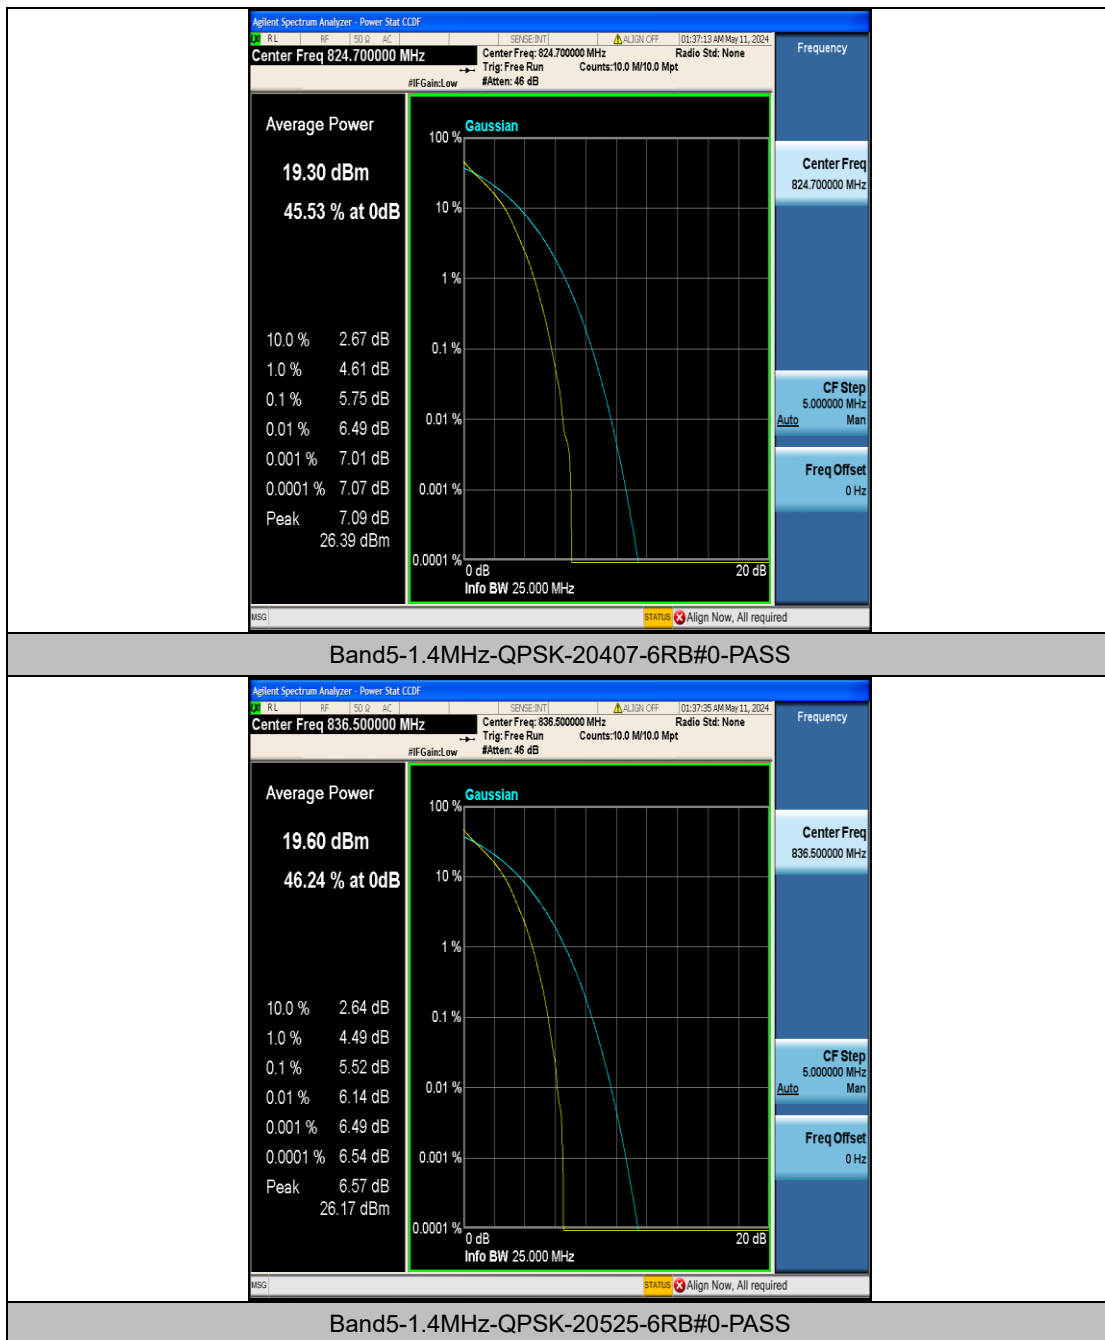

FCC LTE Band Test Data

FCC ID : 2BGT2-SLG-06
Company: : SKYLINK GLOBAL INC
EUT : Global 4G Pocket WiFi
Model Number : SLG-06
Reviewed By : Eric Wang

Appendix B: Peak-to-Average Ratio(CCDF)

Test Result

Band	Bandwidth	Modulation	Channel	RB Configuration	Result(dB)	Limit(dB)	Verdict
Band5	1.4MHz	QPSK	20407	6RB#0	5.75	13	PASS
Band5	1.4MHz	QPSK	20525	6RB#0	5.52	13	PASS
Band5	1.4MHz	QPSK	20643	6RB#0	5.35	13	PASS
Band5	1.4MHz	16QAM	20407	6RB#0	6.54	13	PASS
Band5	1.4MHz	16QAM	20525	6RB#0	6.32	13	PASS
Band5	1.4MHz	16QAM	20643	6RB#0	6.18	13	PASS
Band5	3MHz	QPSK	20415	15RB#0	5.71	13	PASS
Band5	3MHz	QPSK	20525	15RB#0	5.48	13	PASS
Band5	3MHz	QPSK	20635	15RB#0	5.35	13	PASS
Band5	3MHz	16QAM	20415	15RB#0	6.54	13	PASS
Band5	3MHz	16QAM	20525	15RB#0	6.33	13	PASS
Band5	3MHz	16QAM	20635	15RB#0	6.19	13	PASS
Band5	5MHz	QPSK	20425	25RB#0	5.74	13	PASS
Band5	5MHz	QPSK	20525	25RB#0	5.57	13	PASS
Band5	5MHz	QPSK	20625	25RB#0	5.45	13	PASS
Band5	5MHz	16QAM	20425	25RB#0	6.46	13	PASS
Band5	5MHz	16QAM	20525	25RB#0	6.31	13	PASS
Band5	5MHz	16QAM	20625	25RB#0	6.19	13	PASS
Band5	10MHz	QPSK	20450	50RB#0	5.65	13	PASS
Band5	10MHz	QPSK	20525	50RB#0	5.59	13	PASS
Band5	10MHz	QPSK	20600	50RB#0	5.57	13	PASS
Band5	10MHz	16QAM	20450	50RB#0	6.43	13	PASS
Band5	10MHz	16QAM	20525	50RB#0	6.36	13	PASS
Band5	10MHz	16QAM	20600	50RB#0	6.33	13	PASS

Test Graphs

Band5-1.4MHz-16QAM-20525-6RB#0-PASS

Band5-1.4MHz-16QAM-20643-6RB#0-PASS

Band5-3MHz-QPSK-20415-15RB#0-PASS

Band5-3MHz-QPSK-20525-15RB#0-PASS

Band5-3MHz-QPSK-20635-15RB#0-PASS

Band5-3MHz-16QAM-20415-15RB#0-PASS