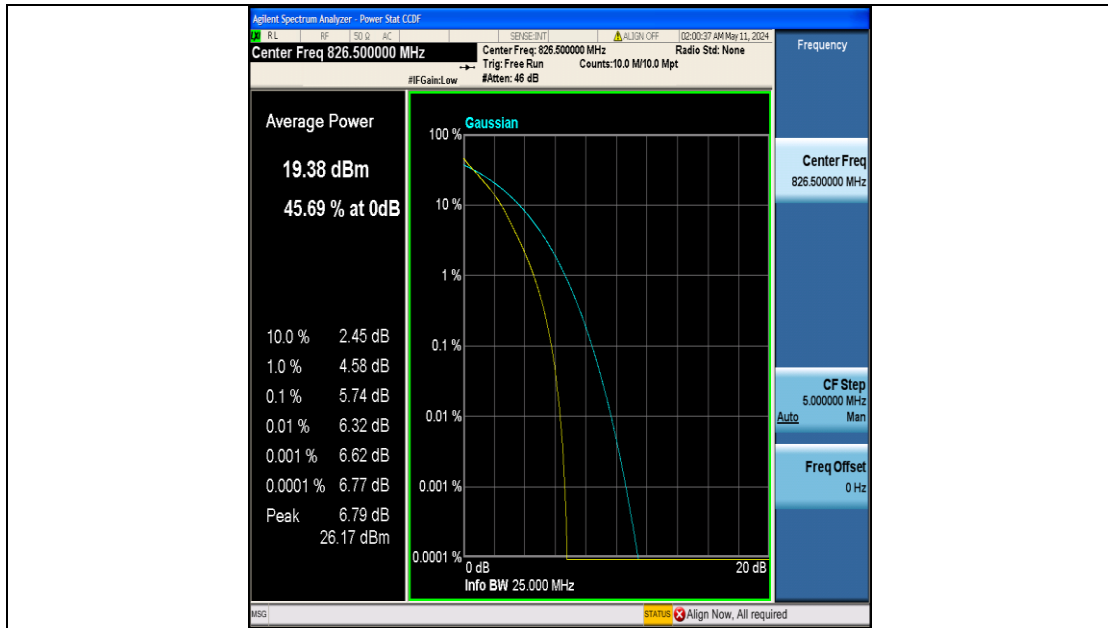

Band5-5MHz-QPSK-20425-25RB#0-PASS