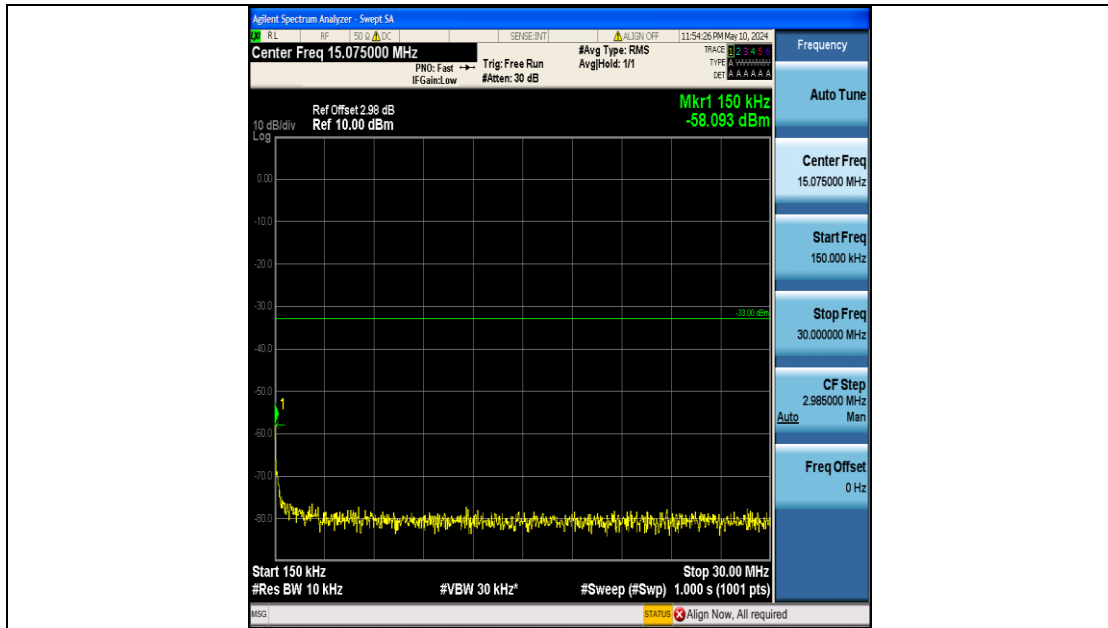

Band4_20MHz_QPSK_20175_100RB#0_0.15~30_0.15~30

Band4_20MHz_QPSK_20175_100RB#0_30~1000_30~1000

Band4_20MHz_QPSK_20175_100RB#0_1000~3000_1000~3000

Band4_20MHz_QPSK_20175_100RB#0_3000~20000_3000~20000

Band4_20MHz_QPSK_20300_100RB#0_0.009~0.15_0.009~0.15