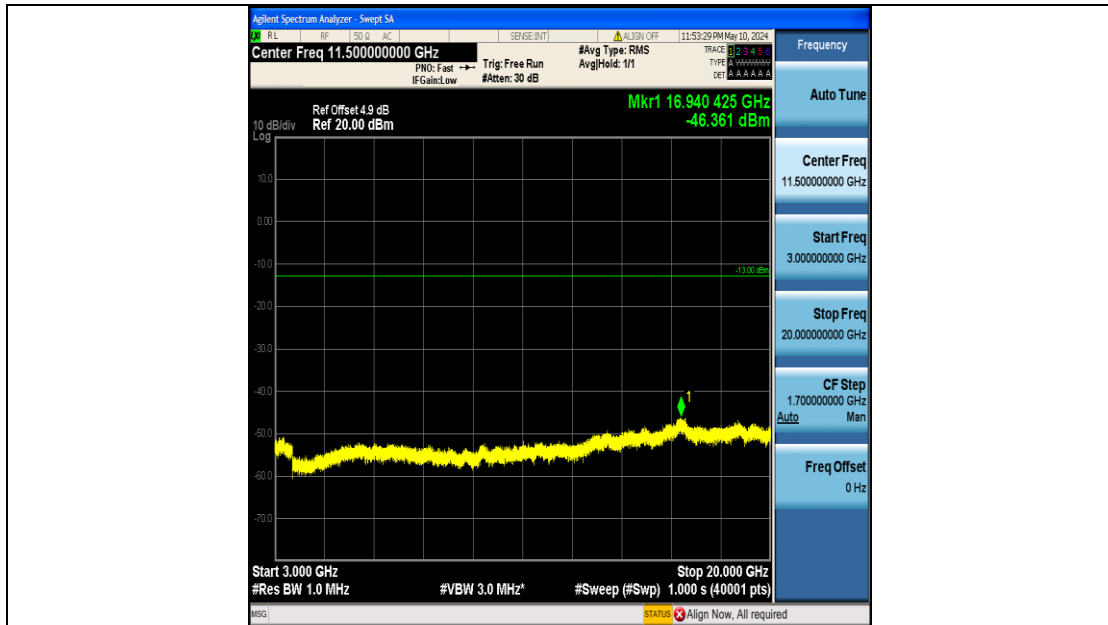

Band4_20MHz_QPSK_20175_100RB#0_1000~3000_1000~3000