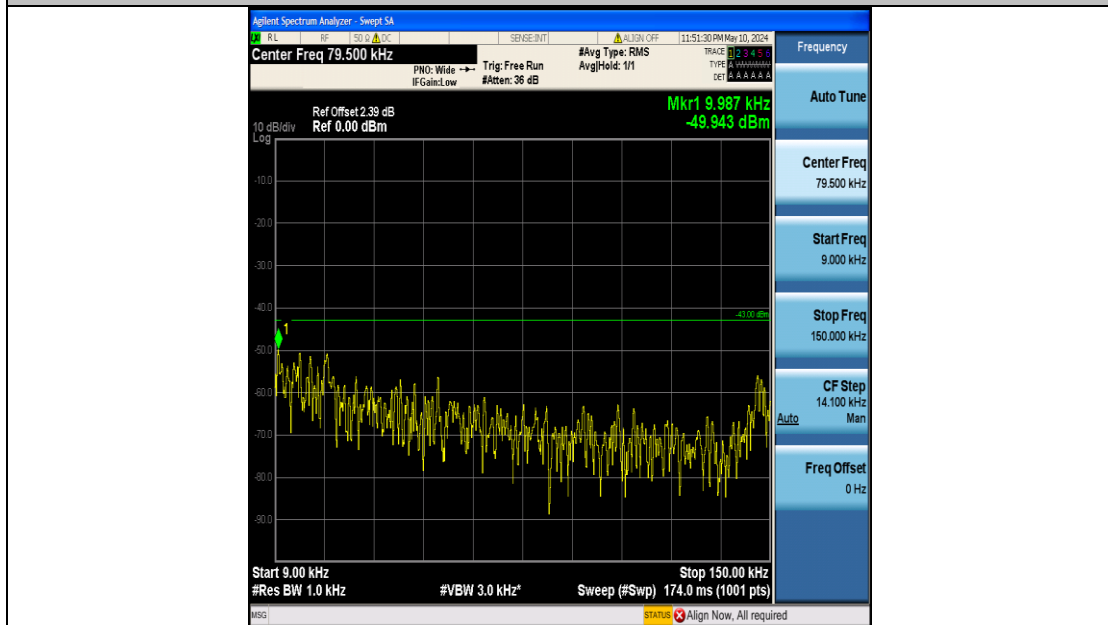

Band4_15MHz_16QAM_20325_75RB#0_3000~20000_3000~20000