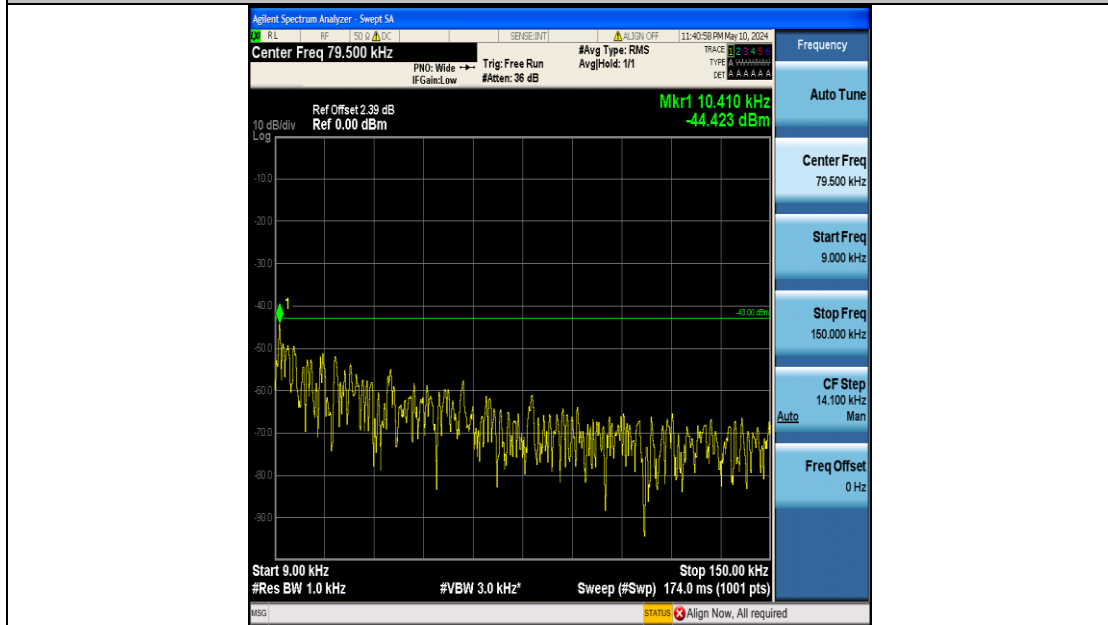

Band4_15MHz_16QAM_20025_75RB#0_3000~20000_3000~20000