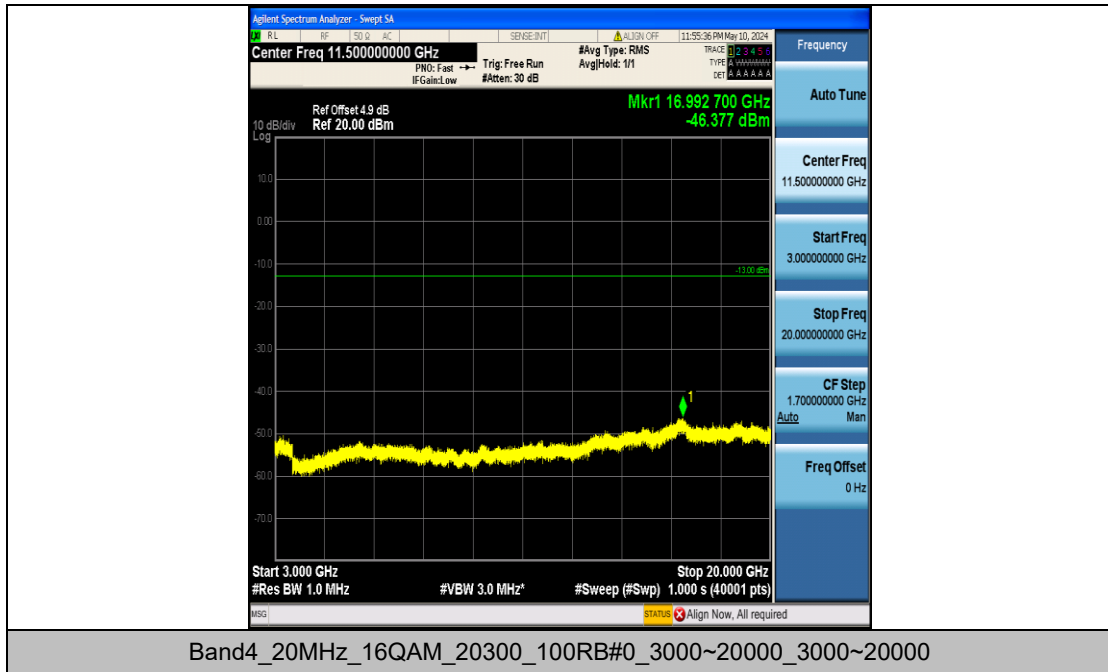

Band4_20MHz_16QAM_20300_100RB#0_1000~3000_1000~3000