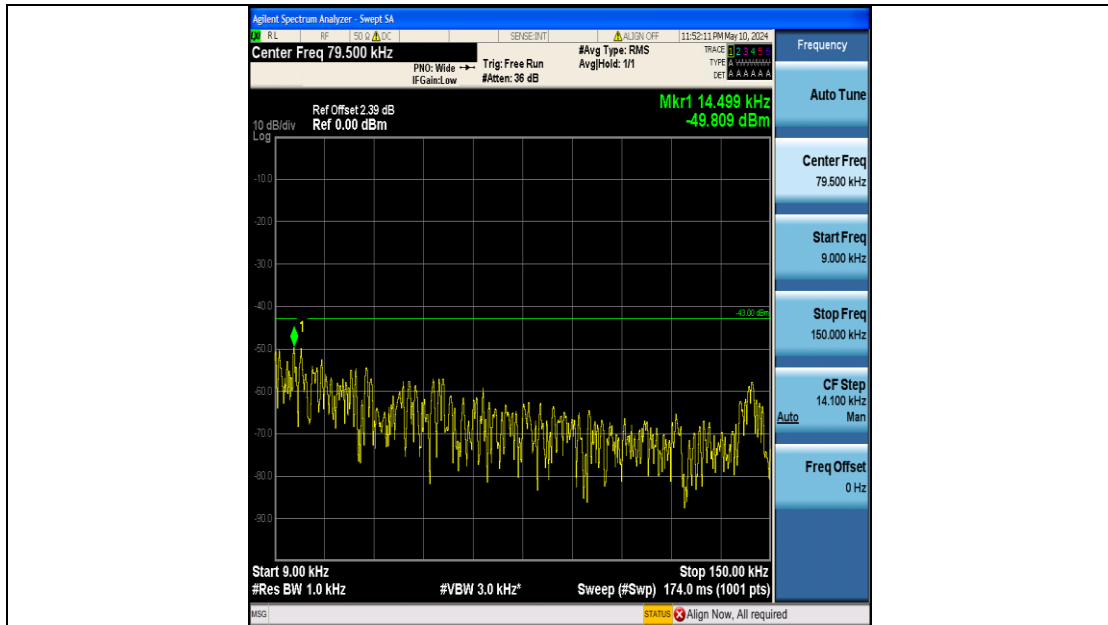

Band4_20MHz_QPSK_20300_100RB#0_0.15~30_0.15~30

Band4_20MHz_QPSK_20300_100RB#0_30~1000_30~1000

Band4_20MHz_QPSK_20300_100RB#0_1000~3000_1000~3000

Band4_20MHz_QPSK_20300_100RB#0_3000~20000_3000~20000

Band4_20MHz_16QAM_20050_100RB#0_0.009~0.15_0.009~0.15