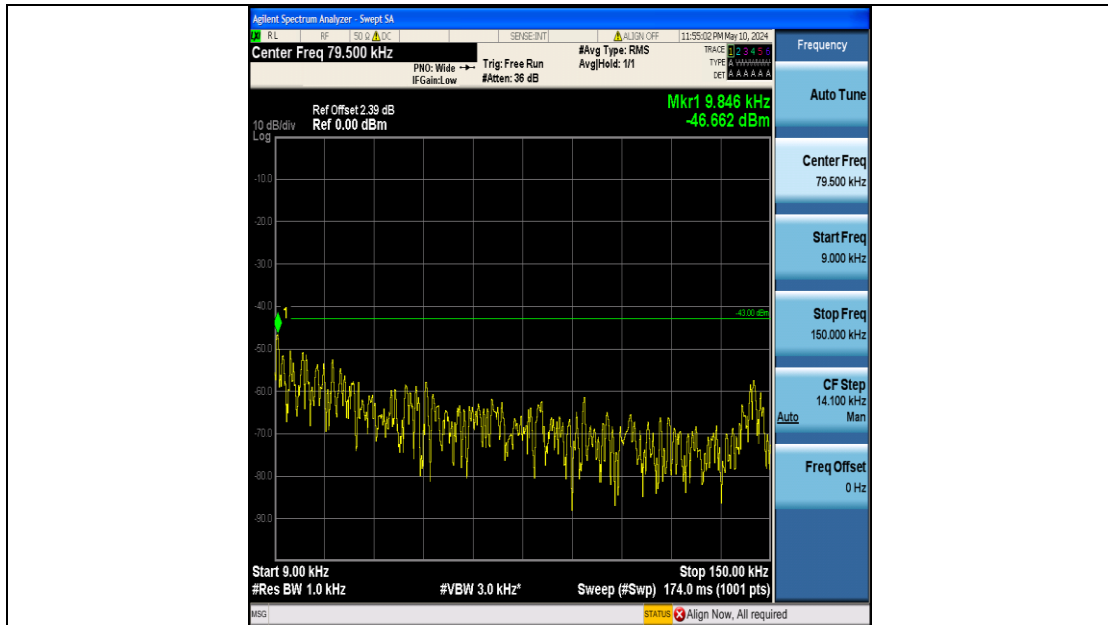

Band4_20MHz_16QAM_20175_100RB#0_0.15~30_0.15~30

Band4_20MHz_16QAM_20175_100RB#0_30~1000_30~1000

Band4_20MHz_16QAM_20175_100RB#0_1000~3000_1000~3000

Band4_20MHz_16QAM_20175_100RB#0_3000~20000_3000~20000

Band4_20MHz_16QAM_20300_100RB#0_0.009~0.15_0.009~0.15