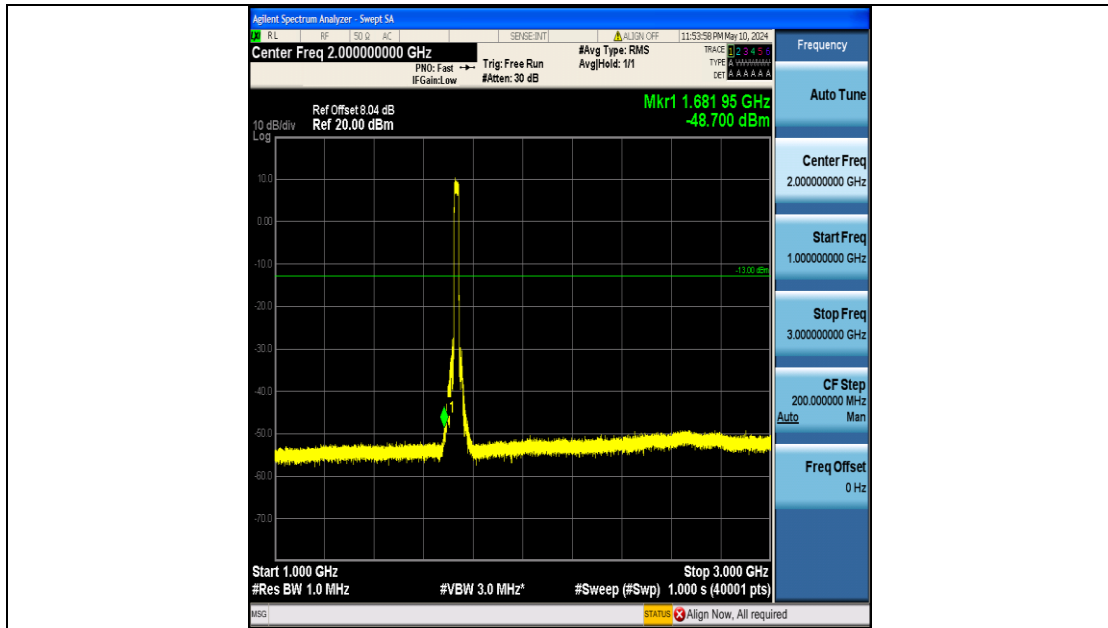

Band4_20MHz_16QAM_20175_100RB#0_30~1000_30~1000