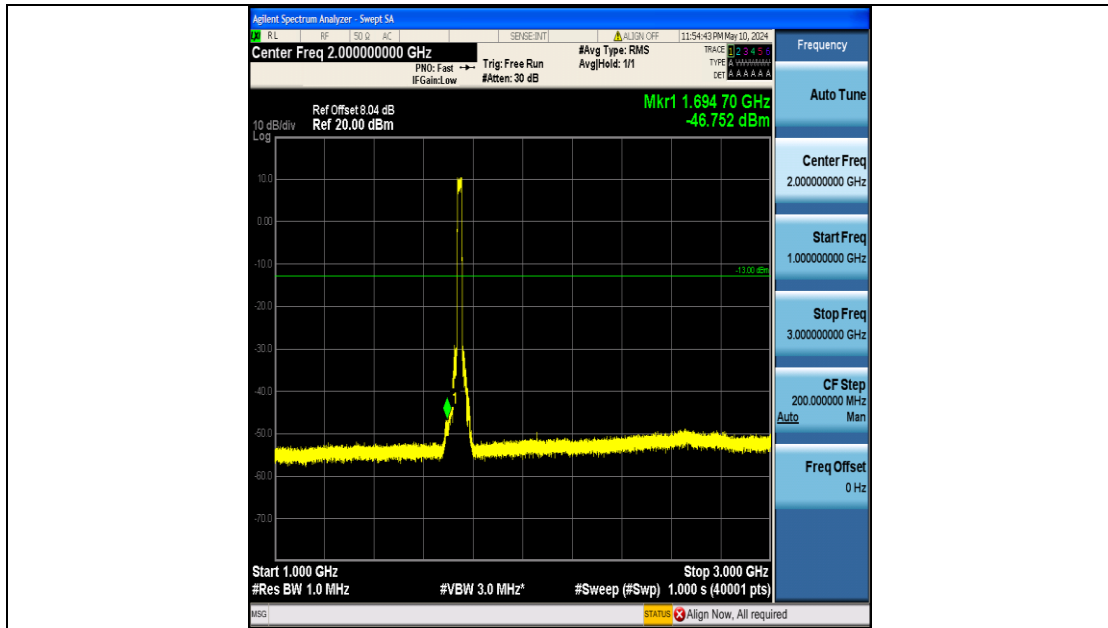

Band4_20MHz_QPSK_20300_100RB#0_30~1000_30~1000