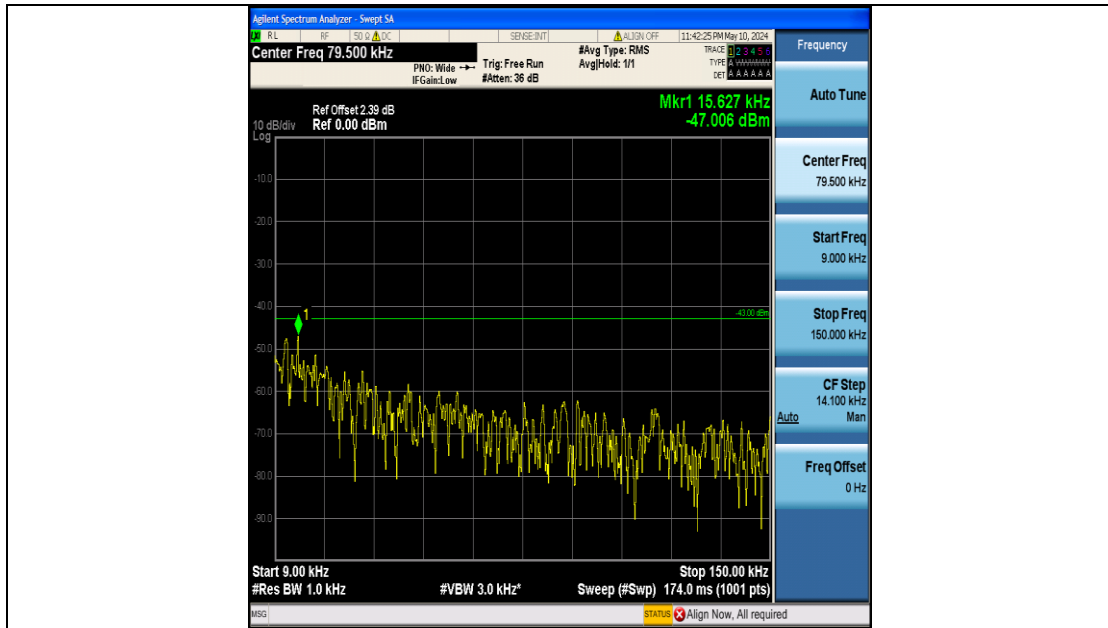

Band4_15MHz_16QAM_20175_75RB#0_3000~20000_3000~20000