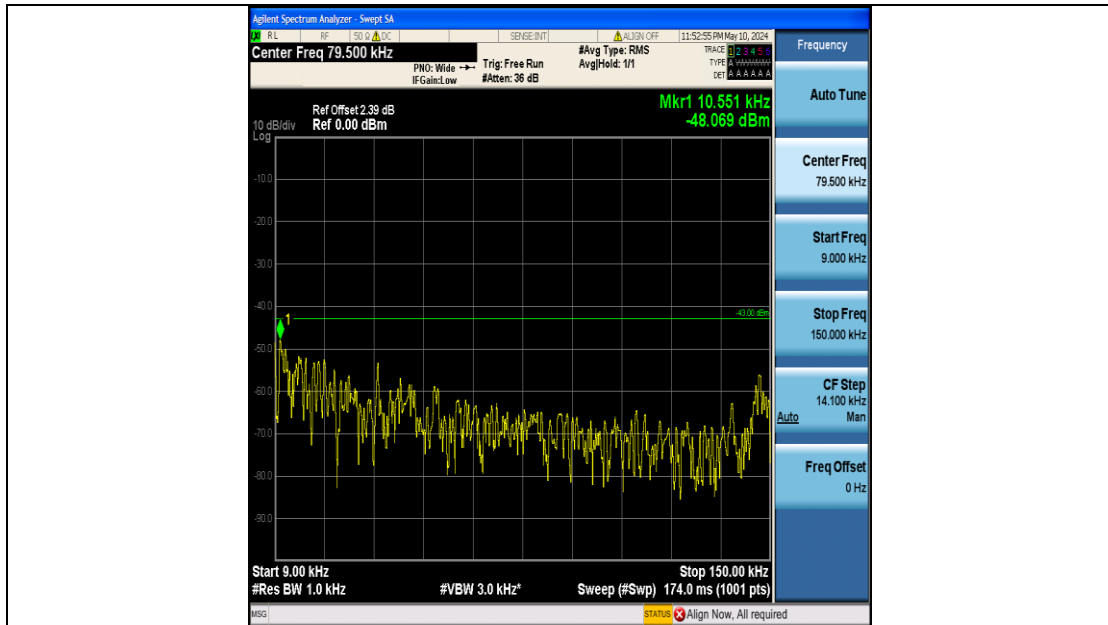

Band4_20MHz_QPSK_20050_100RB#0_0.15~30_0.15~30

Band4_20MHz_QPSK_20050_100RB#0_30~1000_30~1000

Band4_20MHz_QPSK_20050_100RB#0_1000~3000_1000~3000

Band4_20MHz_QPSK_20050_100RB#0_3000~20000_3000~20000

Band4_20MHz_QPSK_20175_100RB#0_0.009~0.15_0.009~0.15