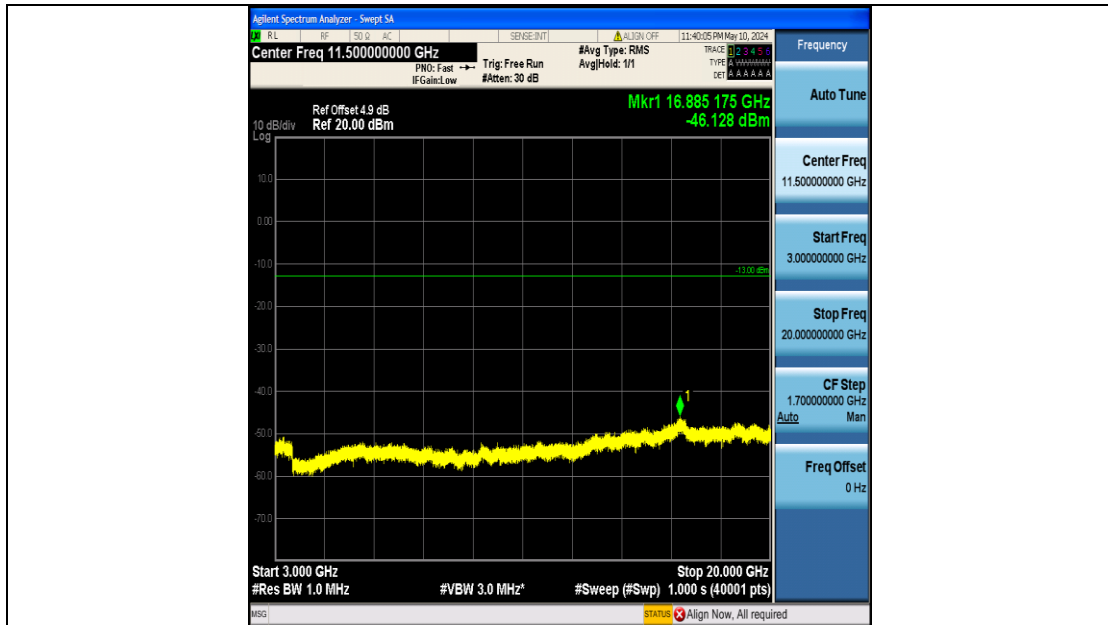

Band4_15MHz_16QAM_2025_75RB#0_1000~3000_1000~3000