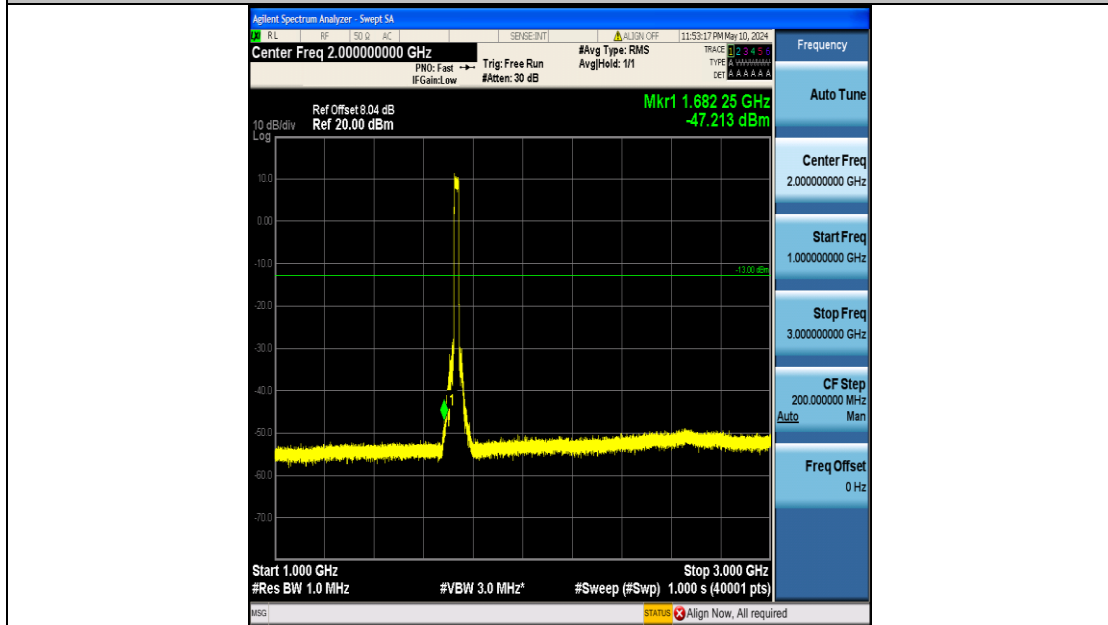

Band4_20MHz_QPSK_20175_100RB#0_30~1000_30~1000