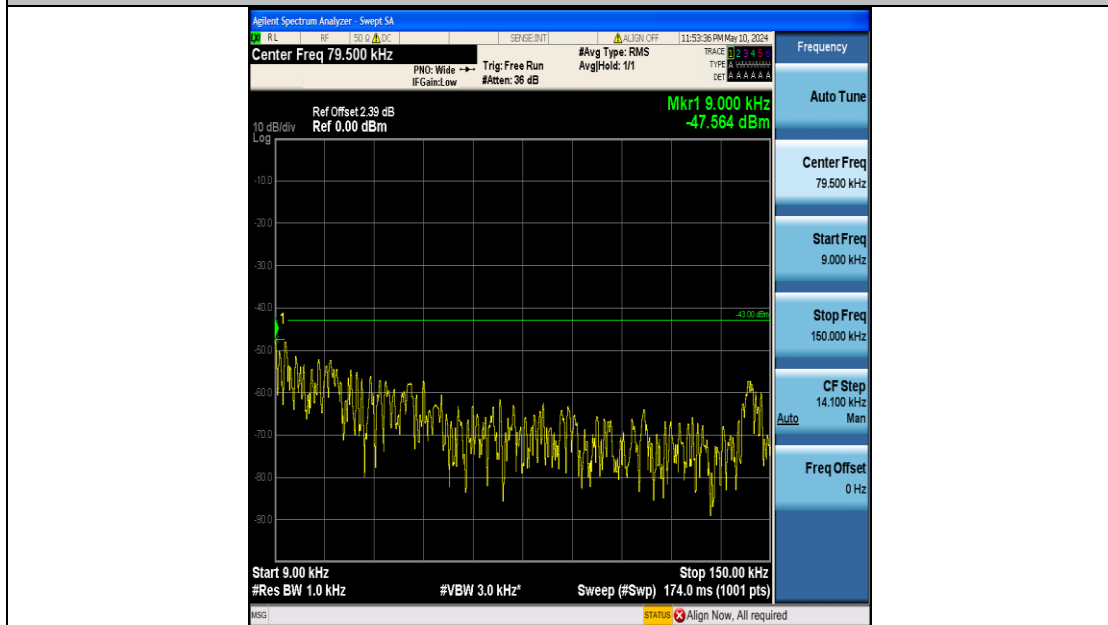

Band4_20MHz_16QAM_20050_100RB#0_0.15~30_0.15~30

Band4_20MHz_16QAM_20050_100RB#0_30~1000_30~1000

Band4_20MHz_16QAM_20050_100RB#0_1000~3000_1000~3000

Band4_20MHz_16QAM_20050_100RB#0_3000~20000_3000~20000

Band4_20MHz_16QAM_20175_100RB#0_0.009~0.15_0.009~0.15