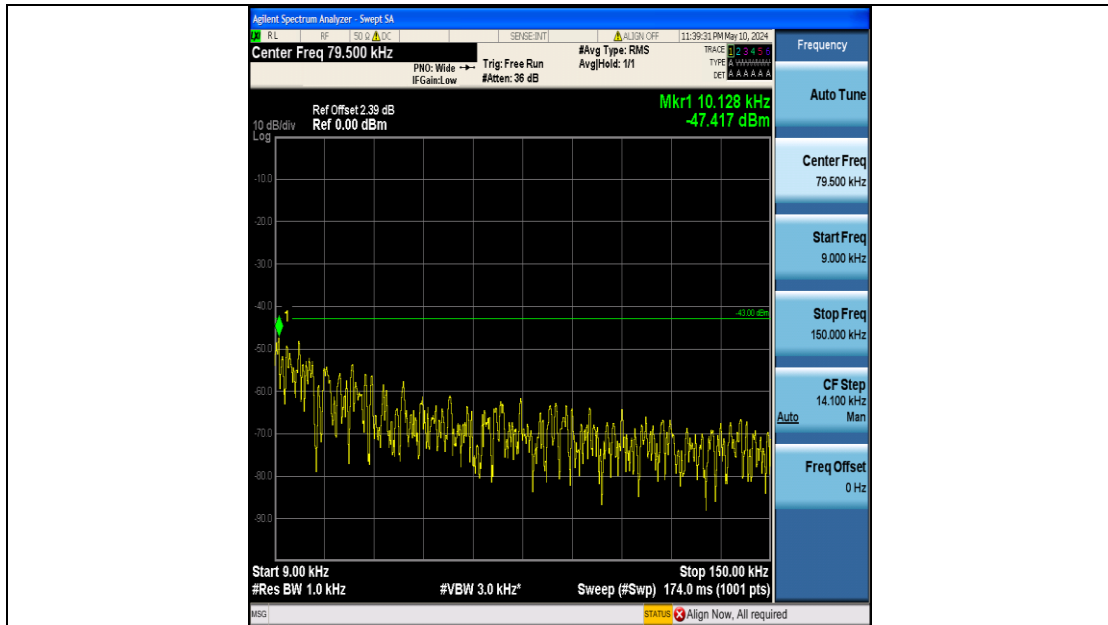

Band4_15MHz_QPSK_20325_75RB#0_1000~3000_1000~3000

Band4_15MHz_QPSK_20325_75RB#0_3000~20000_3000~20000

Band4_15MHz_16QAM_2025_75RB#0_0.009~0.15_0.009~0.15

Band4_15MHz_16QAM_2025_75RB#0_0.15~30_0.15~30

Band4_15MHz_16QAM_2025_75RB#0_30~1000_30~1000