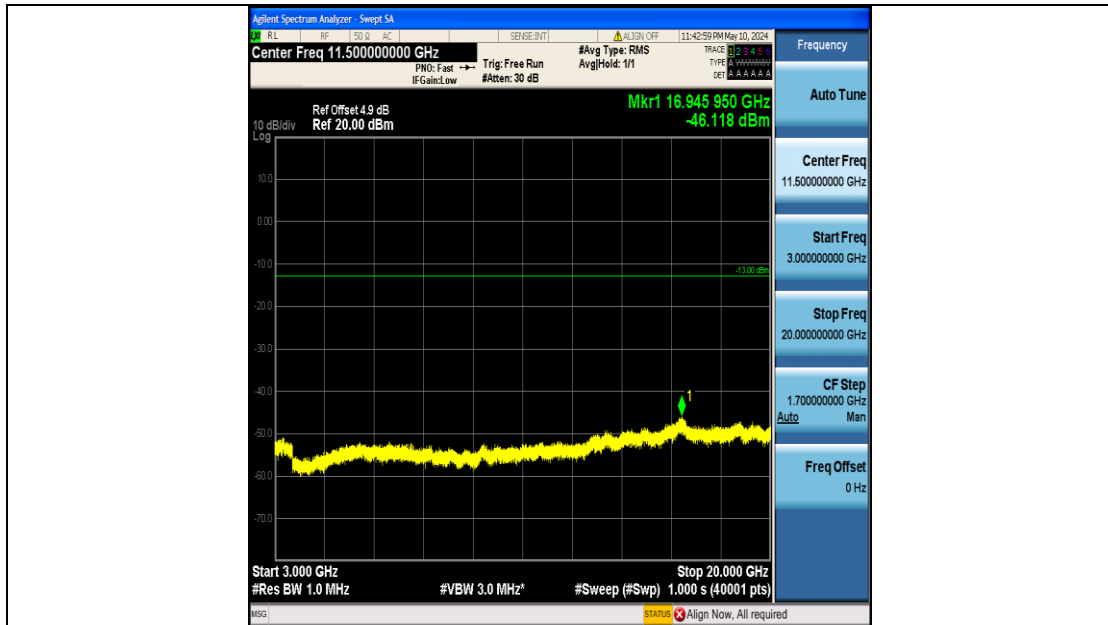

Band4_15MHz_16QAM_20325_75RB#0_1000~3000_1000~3000