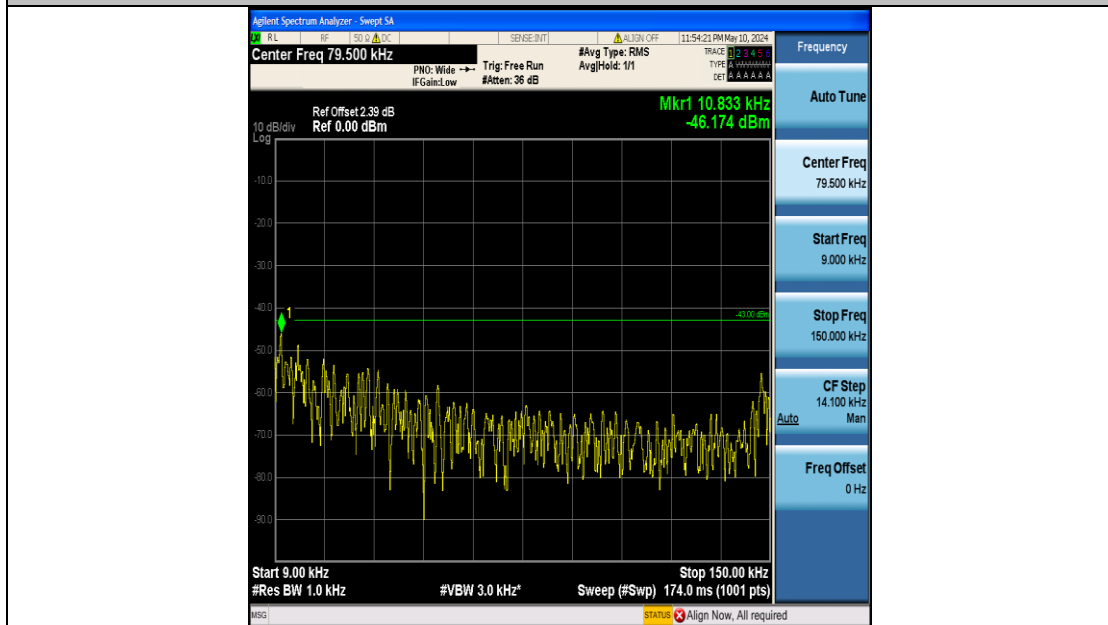

Band4_20MHz_QPSK_20175_100RB#0_0.15~30_0.15~30

Band4_20MHz_QPSK_20175_100RB#0_30~1000_30~1000

Band4_20MHz_QPSK_20175_100RB#0_1000~3000_1000~3000

Band4_20MHz_QPSK_20175_100RB#0_3000~20000_3000~20000

Band4_20MHz_QPSK_20300_100RB#0_0.009~0.15_0.009~0.15