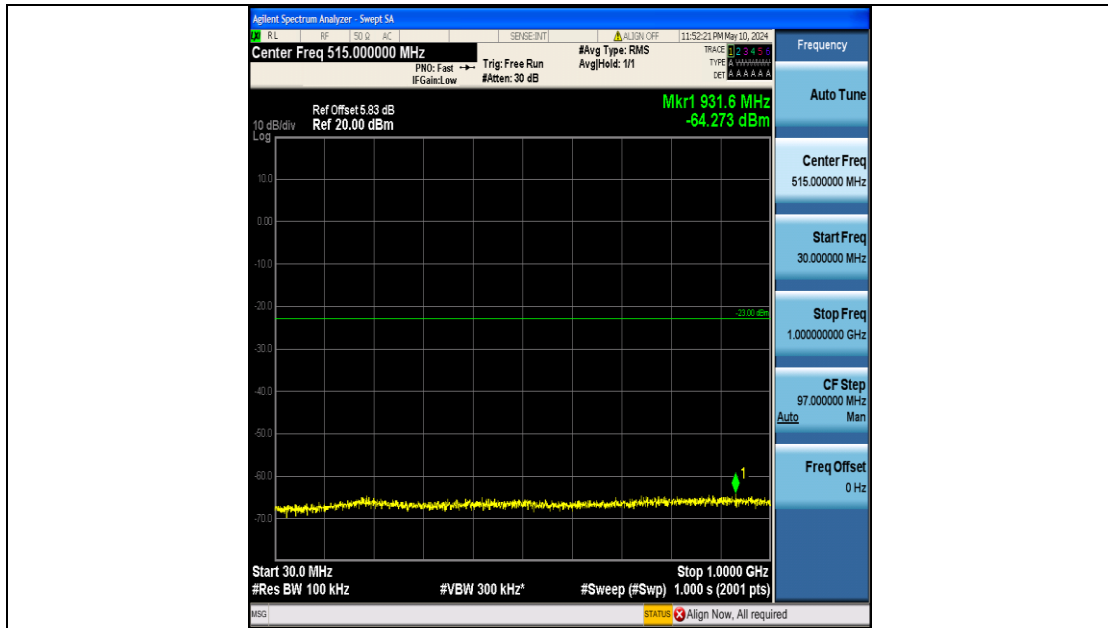

Band4_20MHz_16QAM_20050_100RB#0_0.15~30_0.15~30