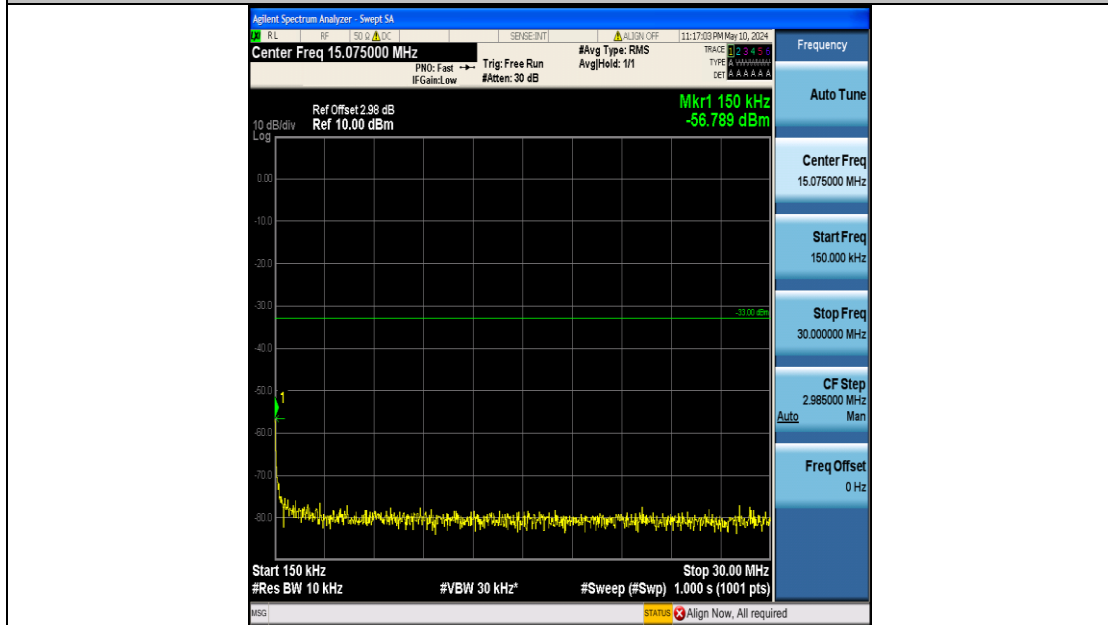

Band4_5MHz_16QAM_19975_25RB#0_0.15~30_0.15~30