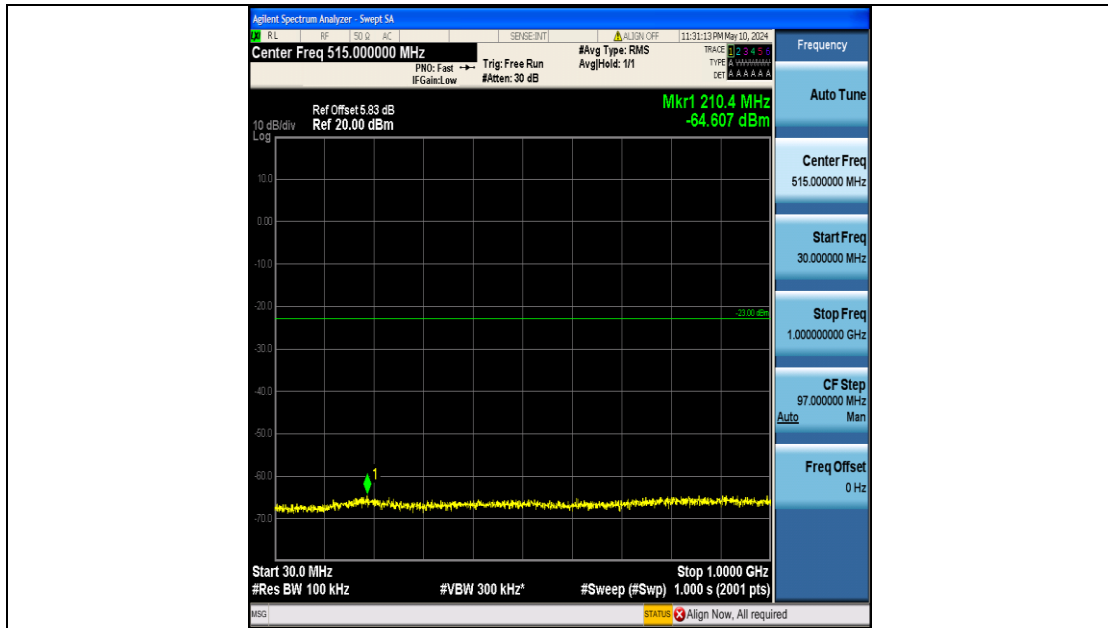

Band4_10MHz_16QAM_20350_50RB#0_30~1000_30~1000