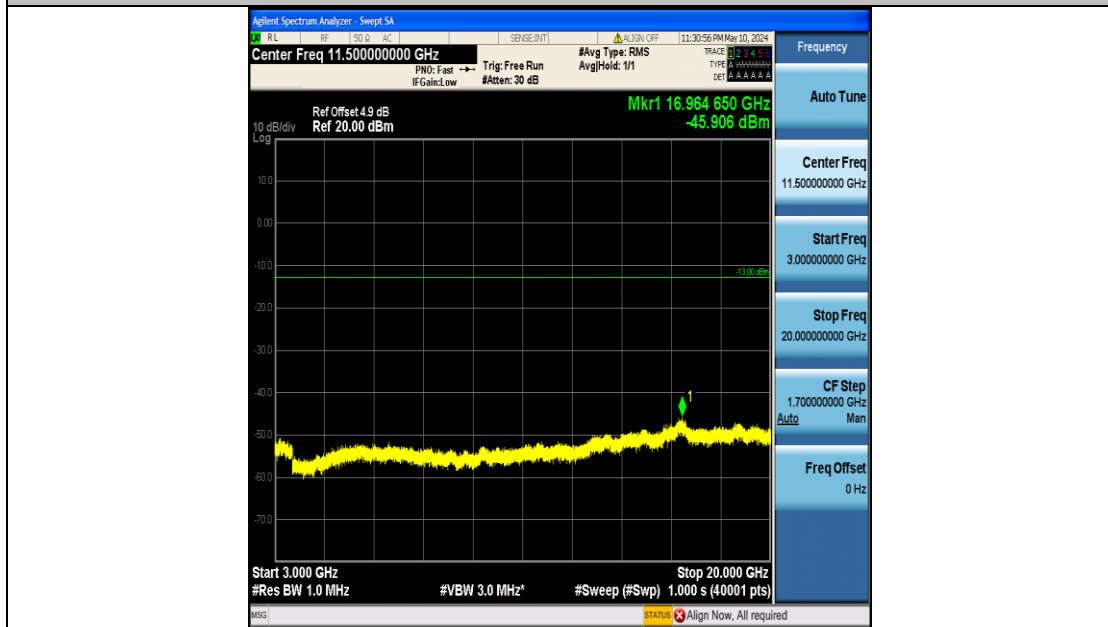

Band4_10MHz_QPSK_20350_50RB#0_3000~20000_3000~20000