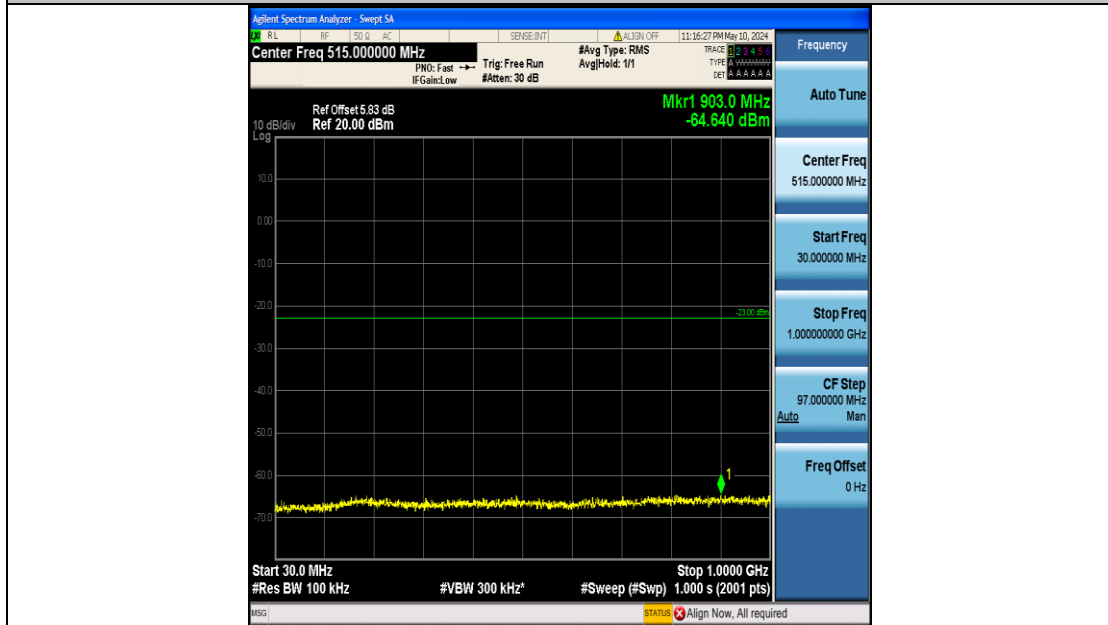

Band4\_3MHz\_16QAM\_20385\_15RB#0\_3000~20000\_3000~20000

Band4\_5MHz\_QPSK\_19975\_25RB#0\_0.009~0.15\_0.009~0.15

Band4\_5MHz\_QPSK\_19975\_25RB#0\_0.15~30\_0.15~30

Band4\_5MHz\_QPSK\_19975\_25RB#0\_30~1000\_30~1000

Band4\_5MHz\_QPSK\_19975\_25RB#0\_1000~3000\_1000~3000

Band4\_5MHz\_QPSK\_19975\_25RB#0\_3000~20000\_3000~20000

Band4\_5MHz\_QPSK\_20175\_25RB#0\_0.009~0.15\_0.009~0.15

Band4\_5MHz\_QPSK\_20175\_25RB#0\_0.15~30\_0.15~30