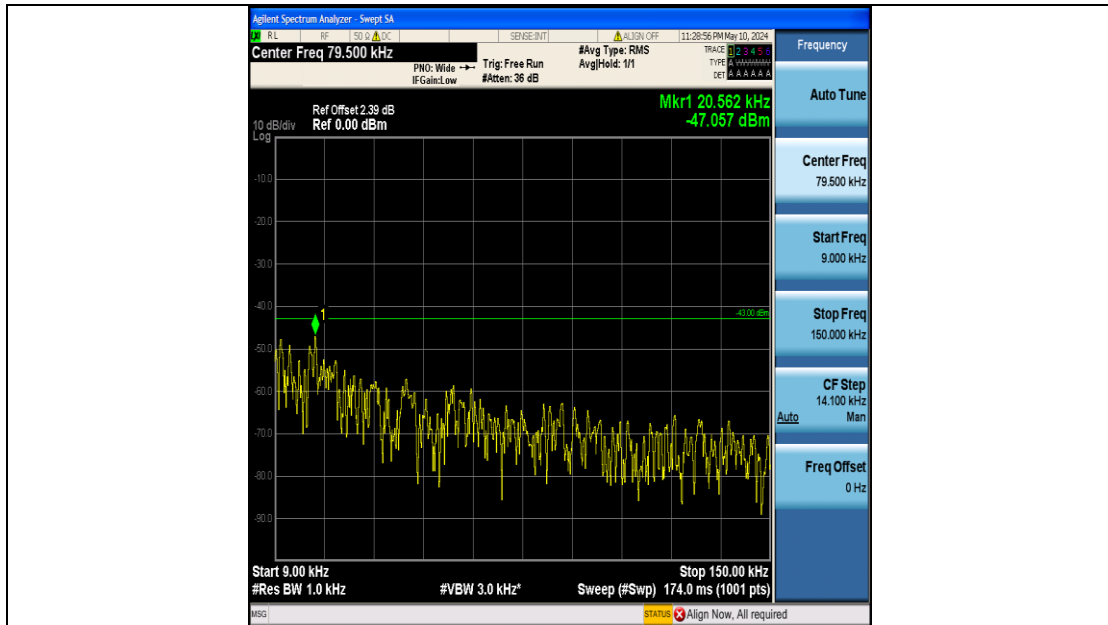

Band4\_10MHz\_QPSK\_20000\_50RB#0\_0.15~30\_0.15~30

Band4\_10MHz\_QPSK\_20000\_50RB#0\_30~1000\_30~1000

Band4\_10MHz\_QPSK\_20000\_50RB#0\_1000~3000\_1000~3000

Band4\_10MHz\_QPSK\_20000\_50RB#0\_3000~20000\_3000~20000