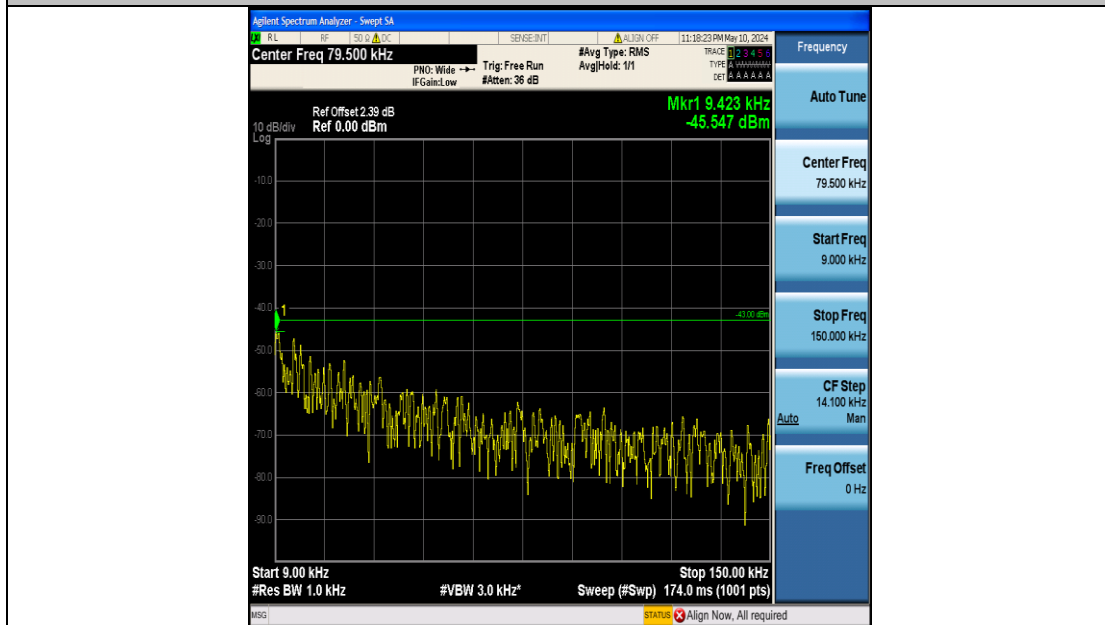

Band4_5MHz_16QAM_20175_25RB#0_0.009~0.15_0.009~0.15