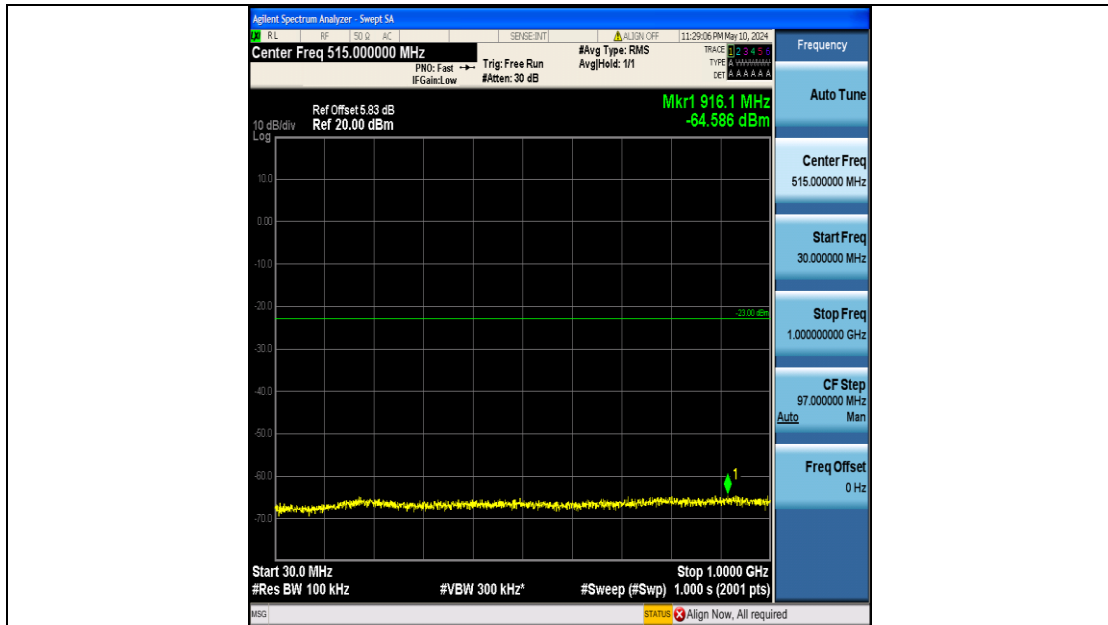

Band4_10MHz_QPSK_20175_50RB#0_30~1000_30~1000