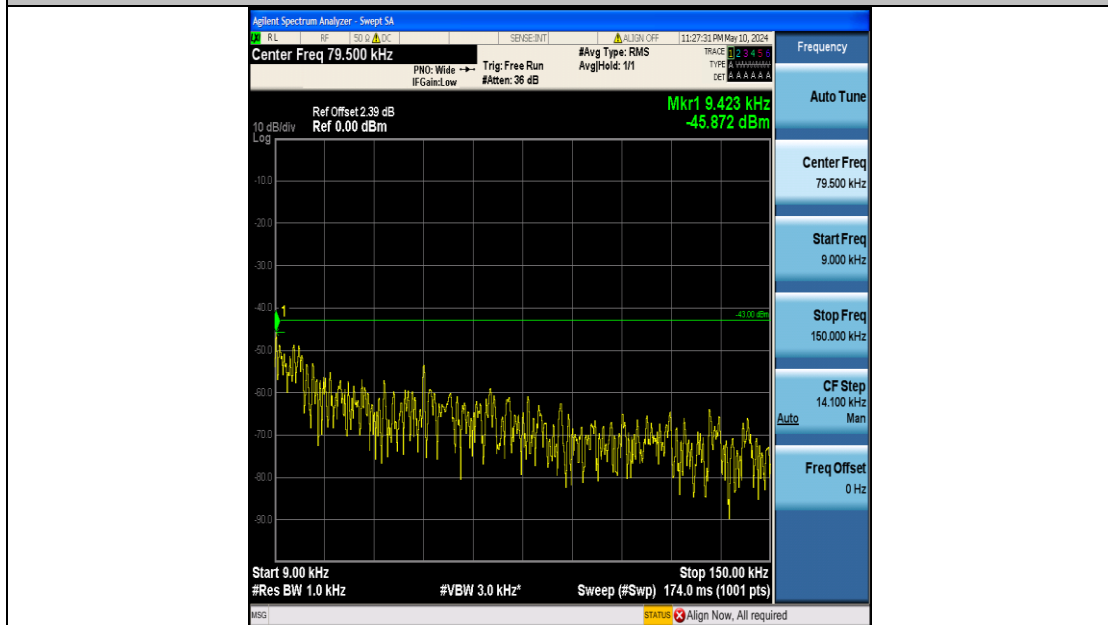

Band4_10MHz_QPSK_20000_50RB#0_0.009~0.15_0.009~0.15