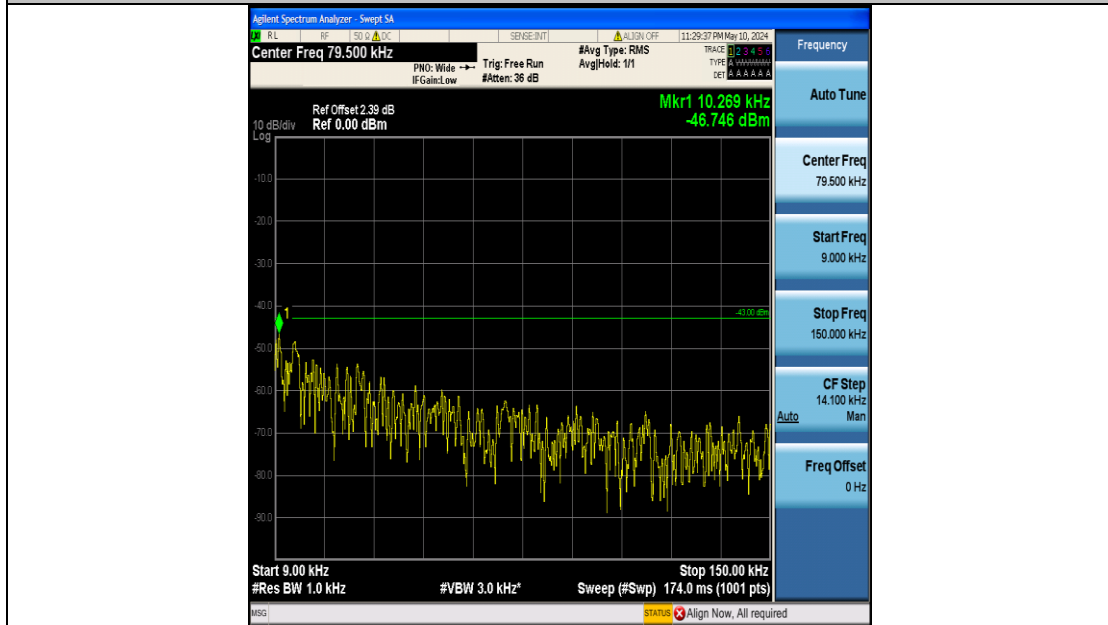

Band4_10MHz_16QAM_20175_50RB#0_0.009~0.15_0.009~0.15