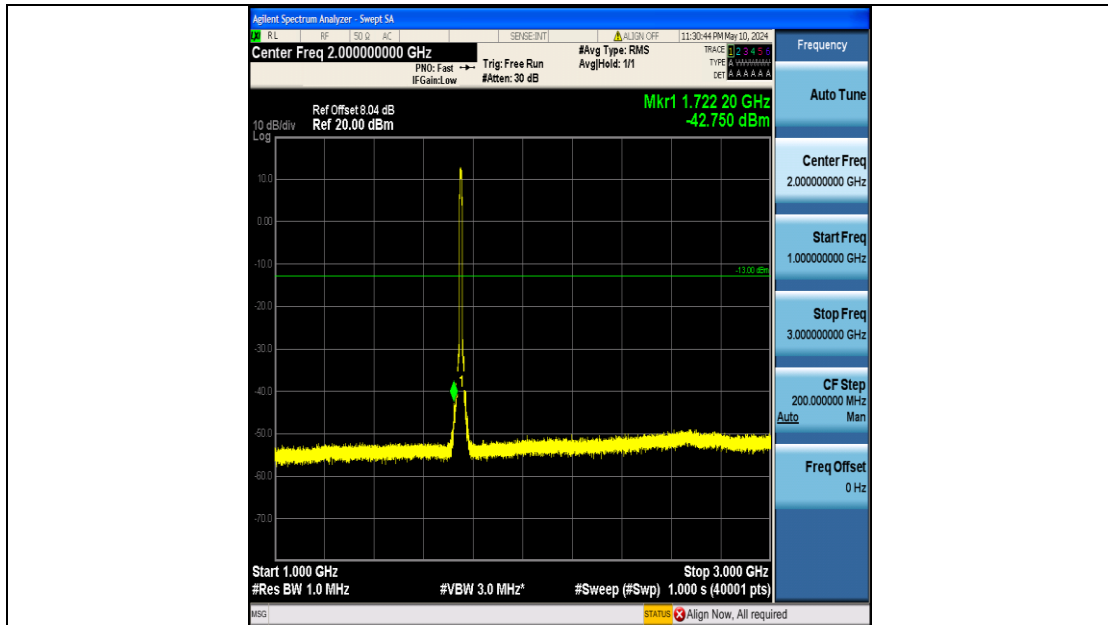

Band4\_10MHz\_QPSK\_20175\_50RB#0\_3000~20000\_3000~20000

Band4\_10MHz\_QPSK\_20350\_50RB#0\_0.009~0.15\_0.009~0.15

Band4\_10MHz\_QPSK\_20350\_50RB#0\_0.15~30\_0.15~30

Band4\_10MHz\_QPSK\_20350\_50RB#0\_30~1000\_30~1000