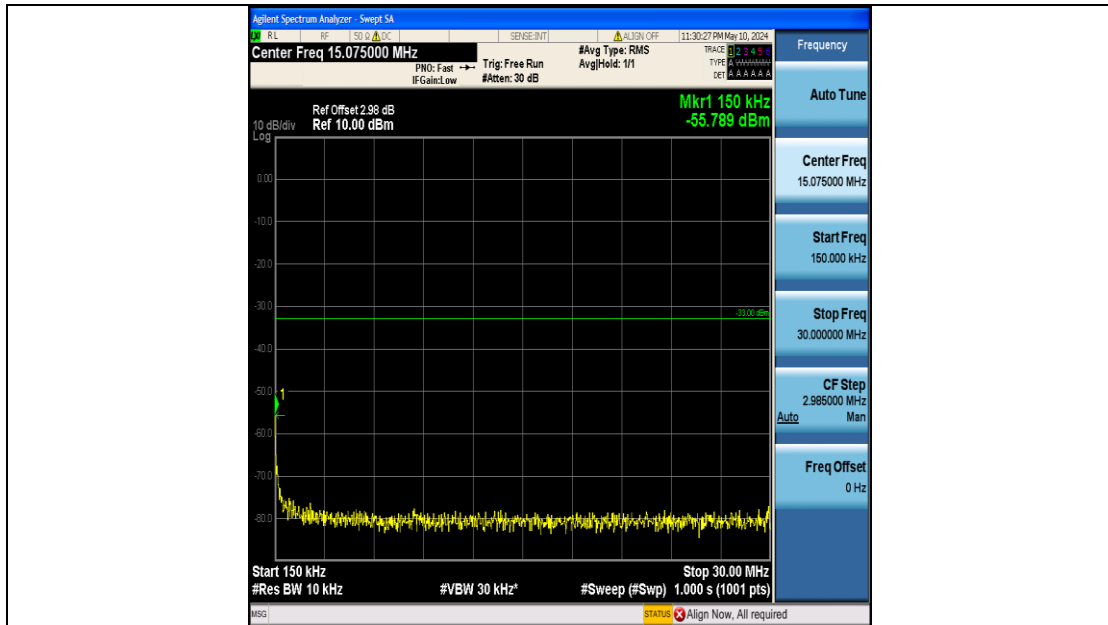

Band4_10MHz_QPSK_20350_50RB#0_0.15~30_0.15~30