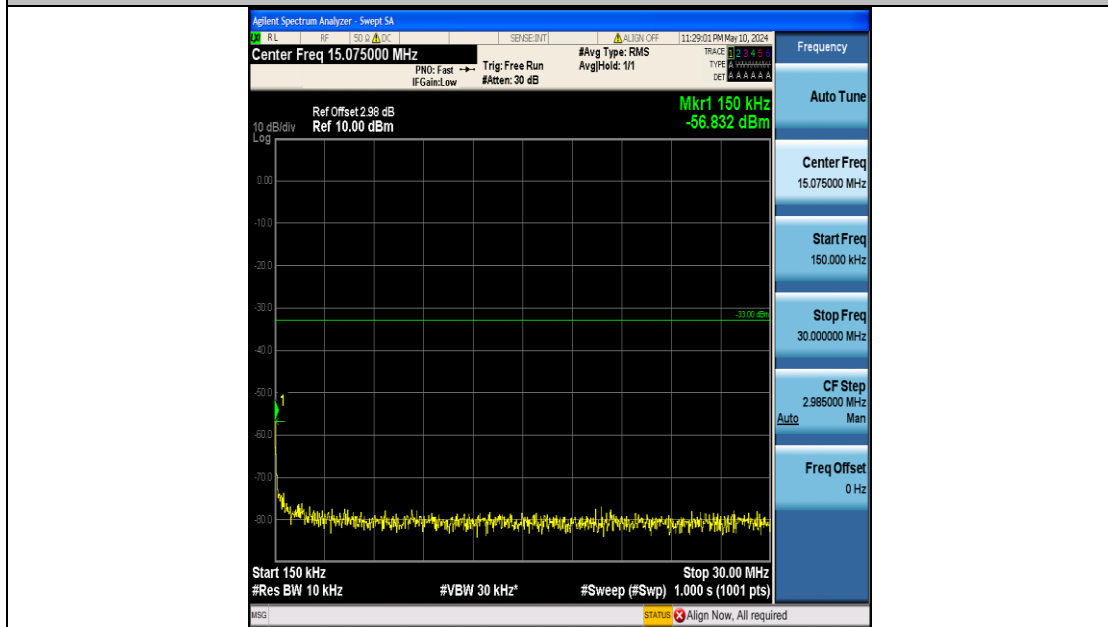

Band4_10MHz_QPSK_20175_50RB#0_0.15~30_0.15~30