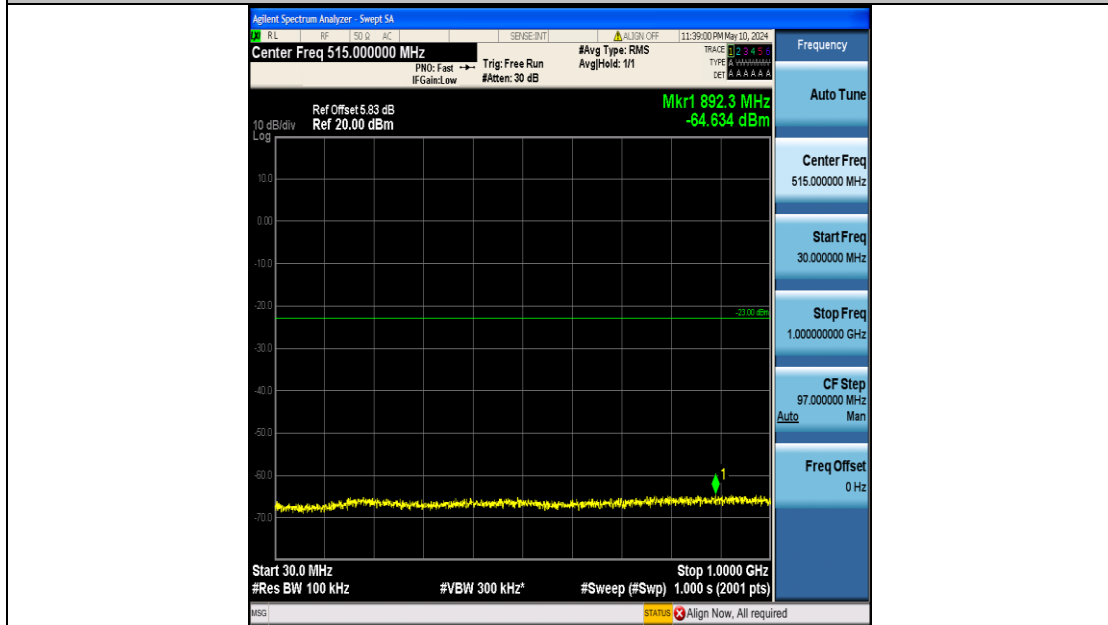

Band4_15MHz_QPSK_2025_75RB#0_30~1000_30~1000