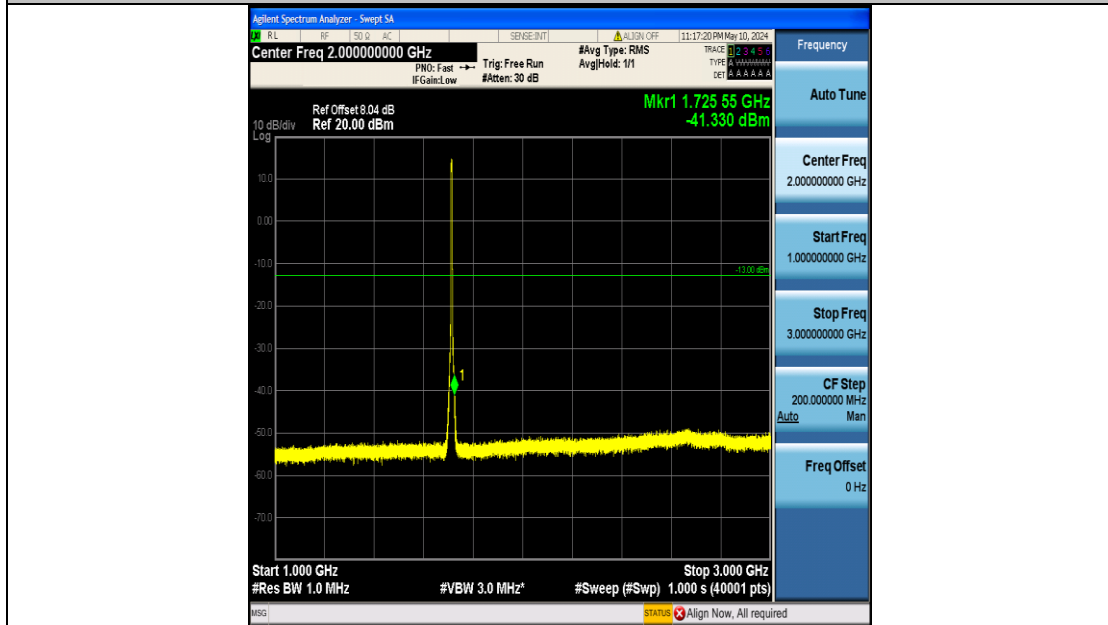

Band4_5MHz_16QAM_19975_25RB#0_1000~3000_1000~3000