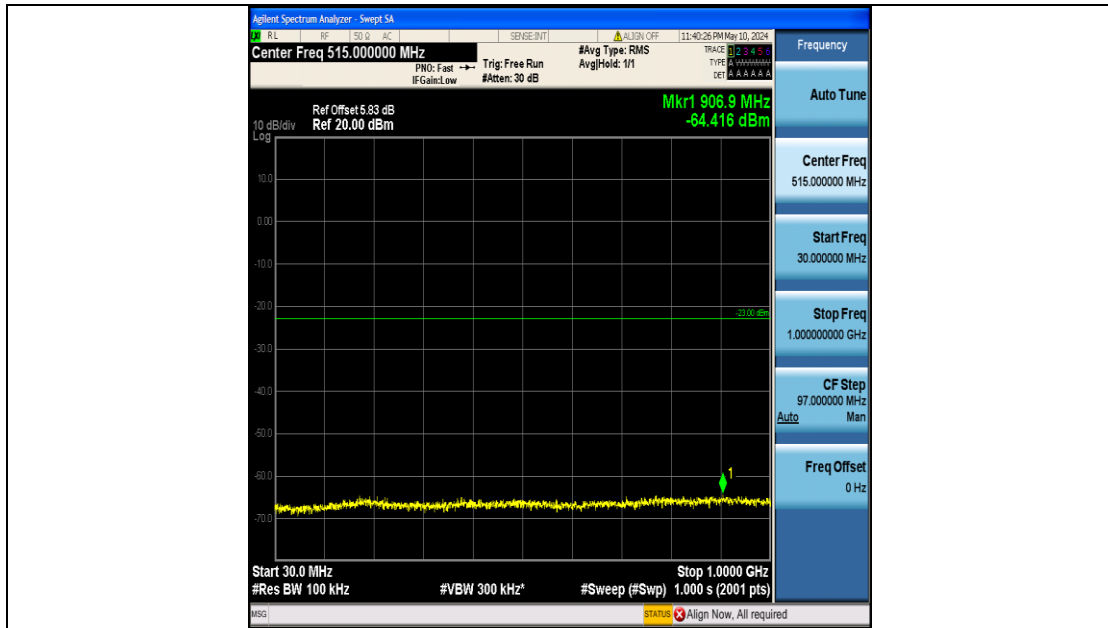

Band4\_15MHz\_QPSK\_2025\_75RB#0\_1000~3000\_1000~3000

Band4\_15MHz\_QPSK\_2025\_75RB#0\_3000~20000\_3000~20000

Band4\_15MHz\_QPSK\_20175\_75RB#0\_0.009~0.15\_0.009~0.15

Band4\_15MHz\_QPSK\_20175\_75RB#0\_0.15~30\_0.15~30