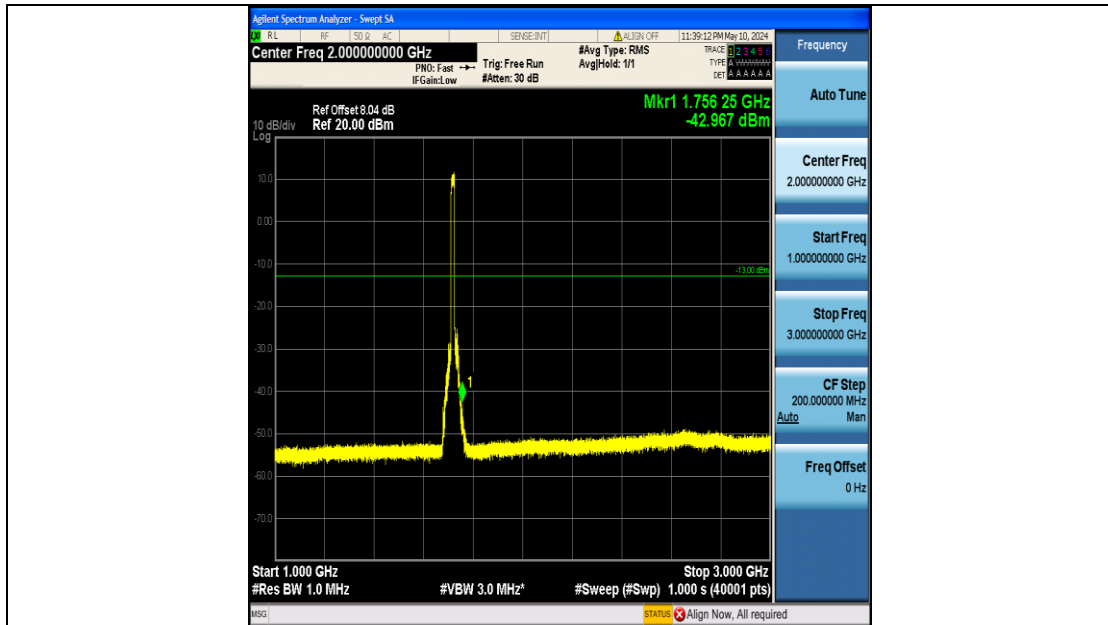

Band4\_10MHz\_16QAM\_20350\_50RB#0\_3000~20000\_3000~20000

Band4\_15MHz\_QPSK\_20025\_75RB#0\_0.009~0.15\_0.009~0.15

Band4\_15MHz\_QPSK\_2025\_75RB#0\_0.15~30\_0.15~30

Band4\_15MHz\_QPSK\_2025\_75RB#0\_30~1000\_30~1000