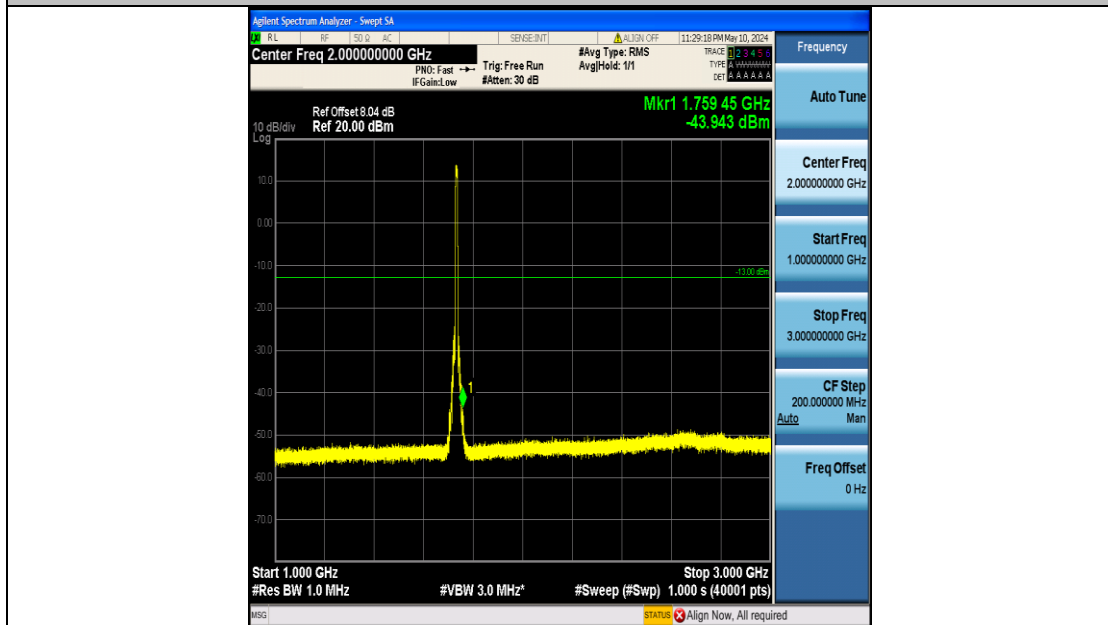

Band4_10MHz_QPSK_20175_50RB#0_1000~3000_1000~3000