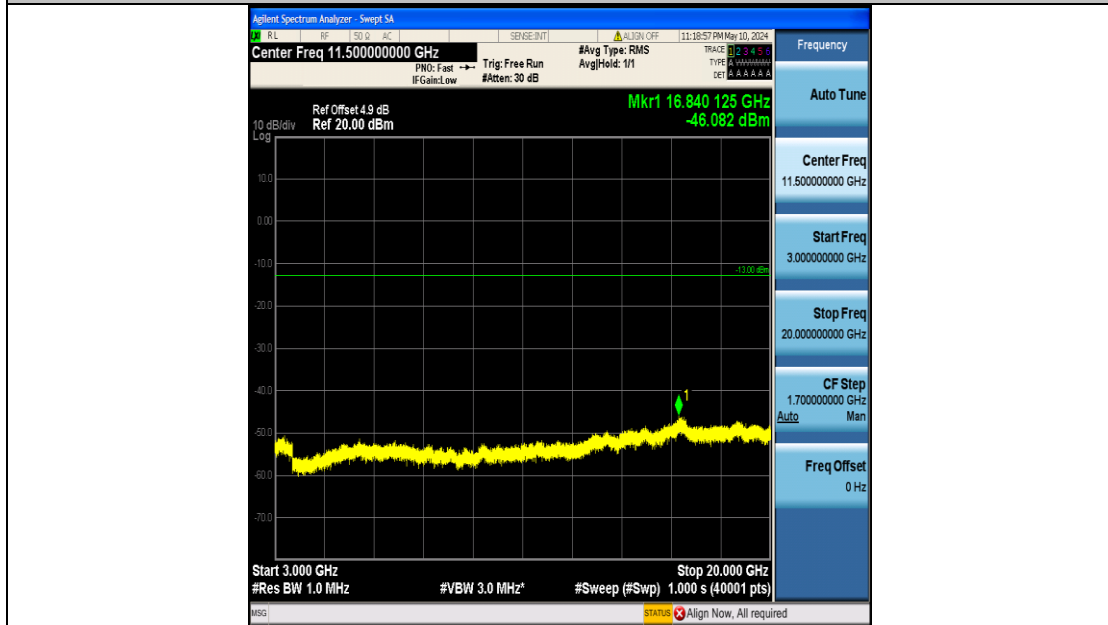

Band4_5MHz_16QAM_20175_25RB#0_3000~20000_3000~20000