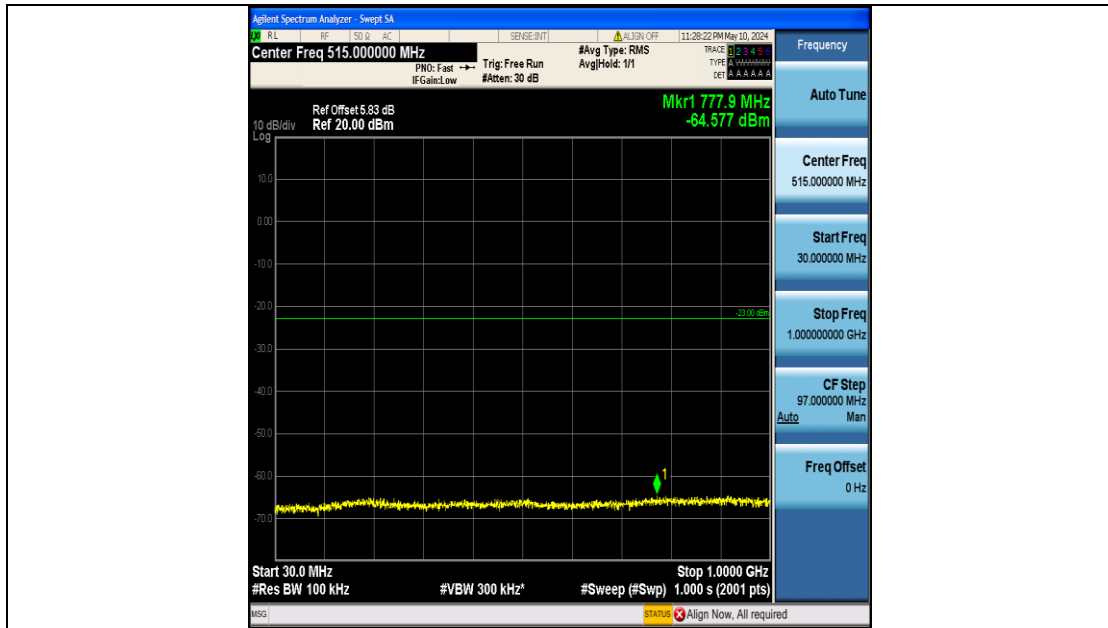

Band4\_10MHz\_QPSK\_20350\_50RB#0\_1000~3000\_1000~3000

Band4\_10MHz\_QPSK\_20350\_50RB#0\_3000~20000\_3000~20000

Band4\_10MHz\_16QAM\_20000\_50RB#0\_0.009~0.15\_0.009~0.15

Band4\_10MHz\_16QAM\_20000\_50RB#0\_0.15~30\_0.15~30