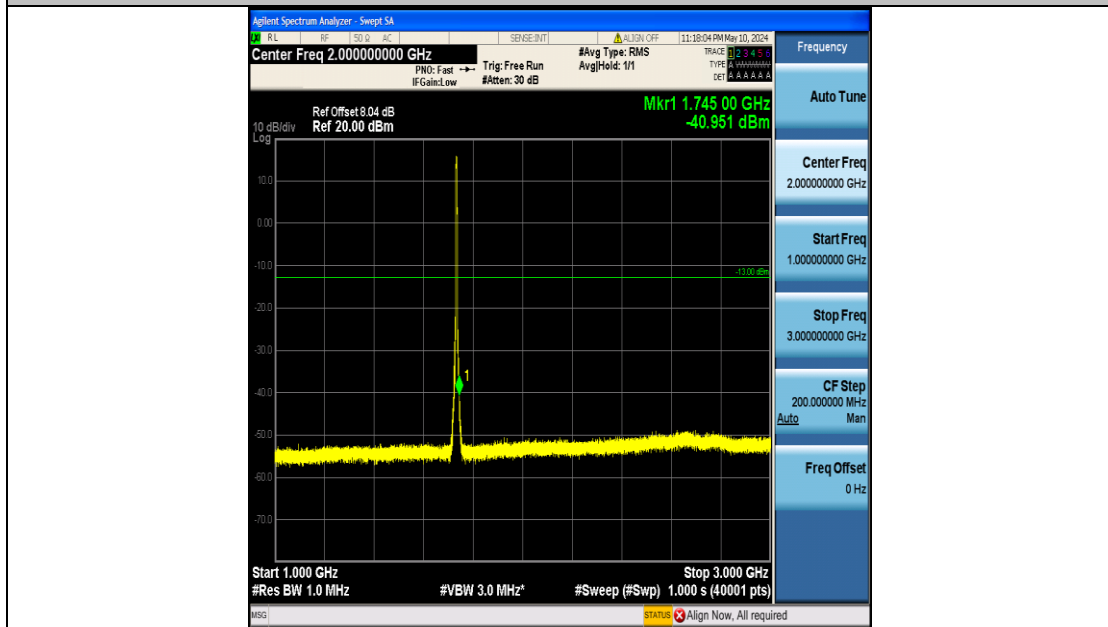

Band4_5MHz_QPSK_20175_25RB#0_30~1000_30~1000