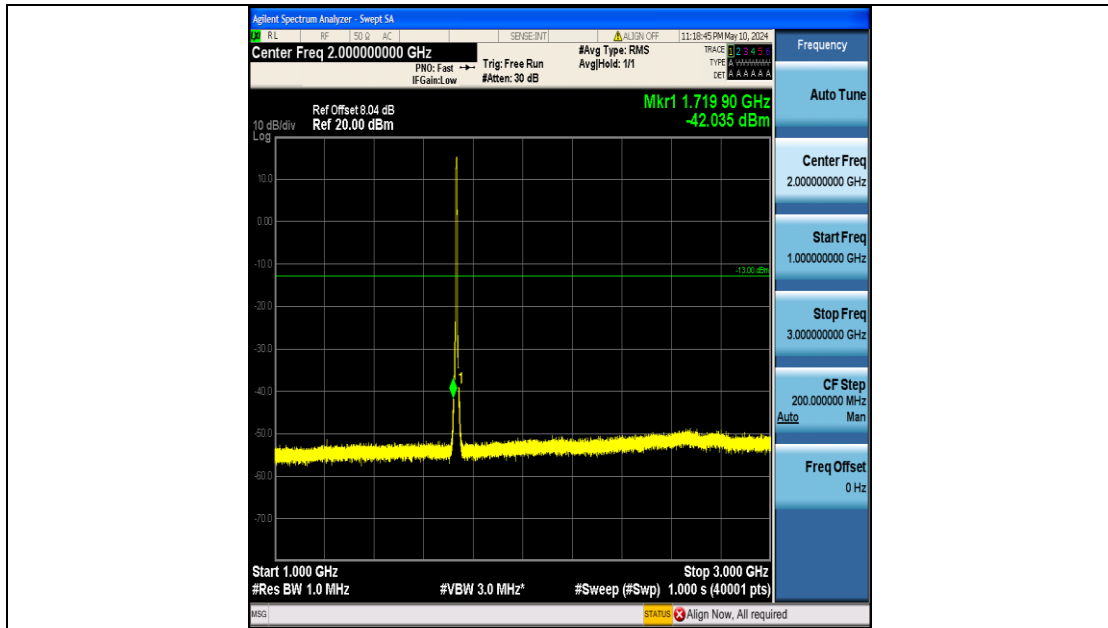

Band4\_5MHz\_16QAM\_19975\_25RB#0\_3000~20000\_3000~20000

Band4\_5MHz\_16QAM\_20175\_25RB#0\_0.009~0.15\_0.009~0.15

Band4\_5MHz\_16QAM\_20175\_25RB#0\_0.15~30\_0.15~30

Band4\_5MHz\_16QAM\_20175\_25RB#0\_30~1000\_30~1000