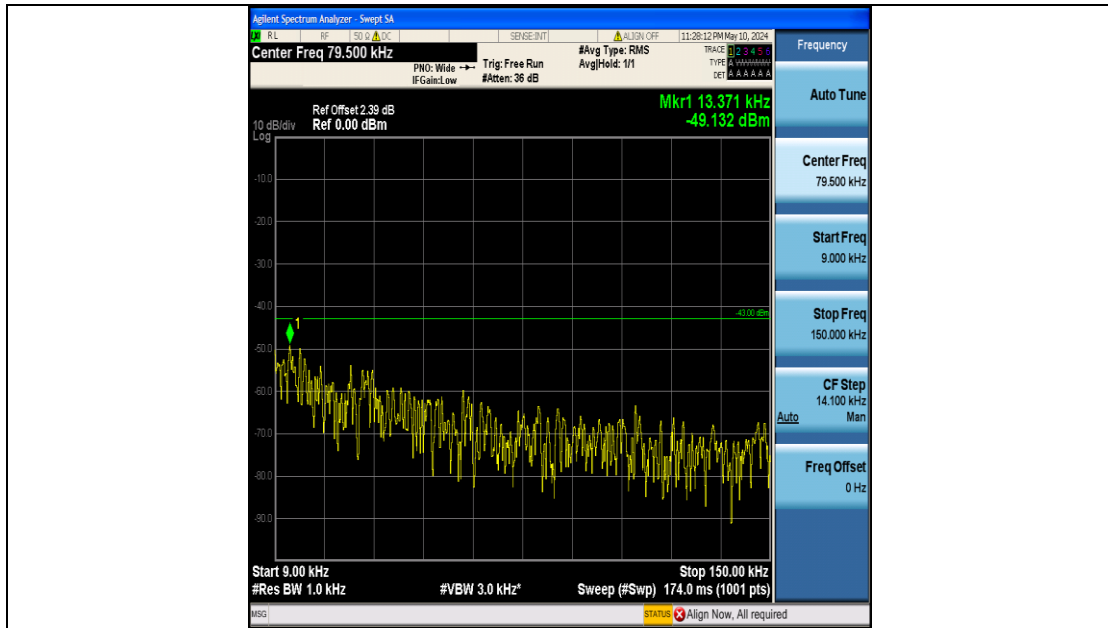

Band4_10MHz_16QAM_20000_50RB#0_0.009~0.15_0.009~0.15