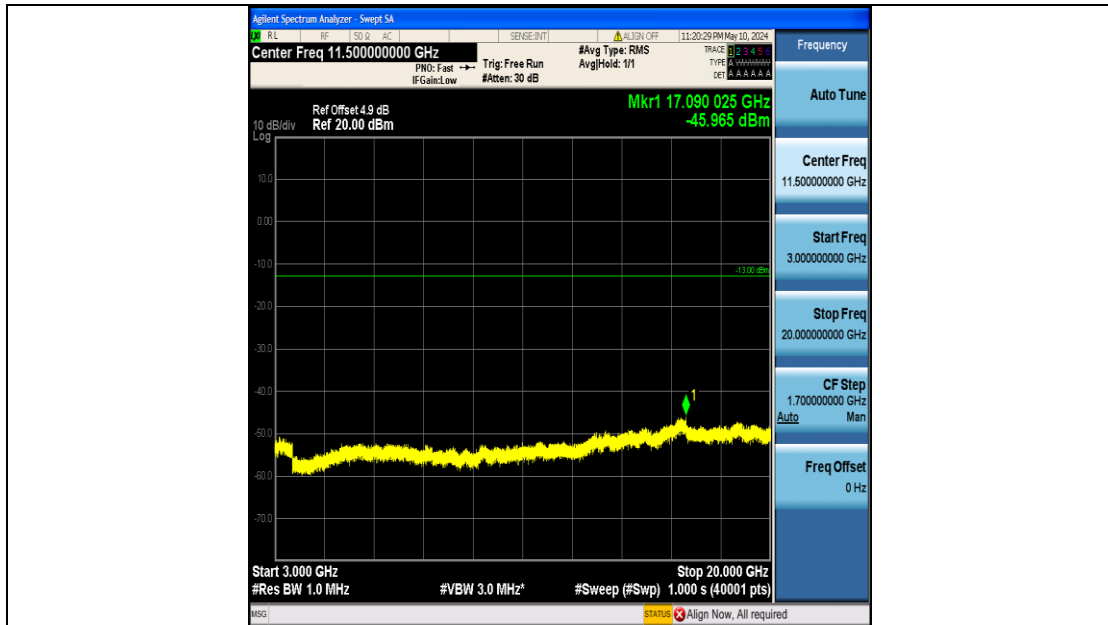

Band4_5MHz_16QAM_20375_25RB#0_3000~20000_3000~20000