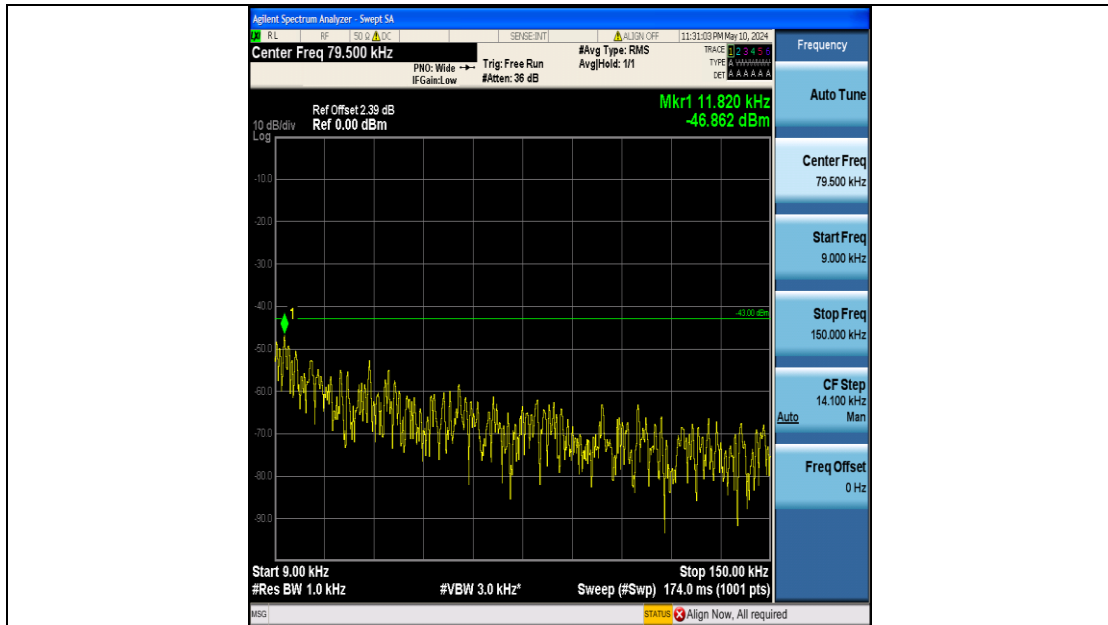

Band4\_10MHz\_16QAM\_20175\_50RB#0\_0.15~30\_0.15~30

Band4\_10MHz\_16QAM\_20175\_50RB#0\_30~1000\_30~1000

Band4\_10MHz\_16QAM\_20175\_50RB#0\_1000~3000\_1000~3000

Band4\_10MHz\_16QAM\_20175\_50RB#0\_3000~20000\_3000~20000