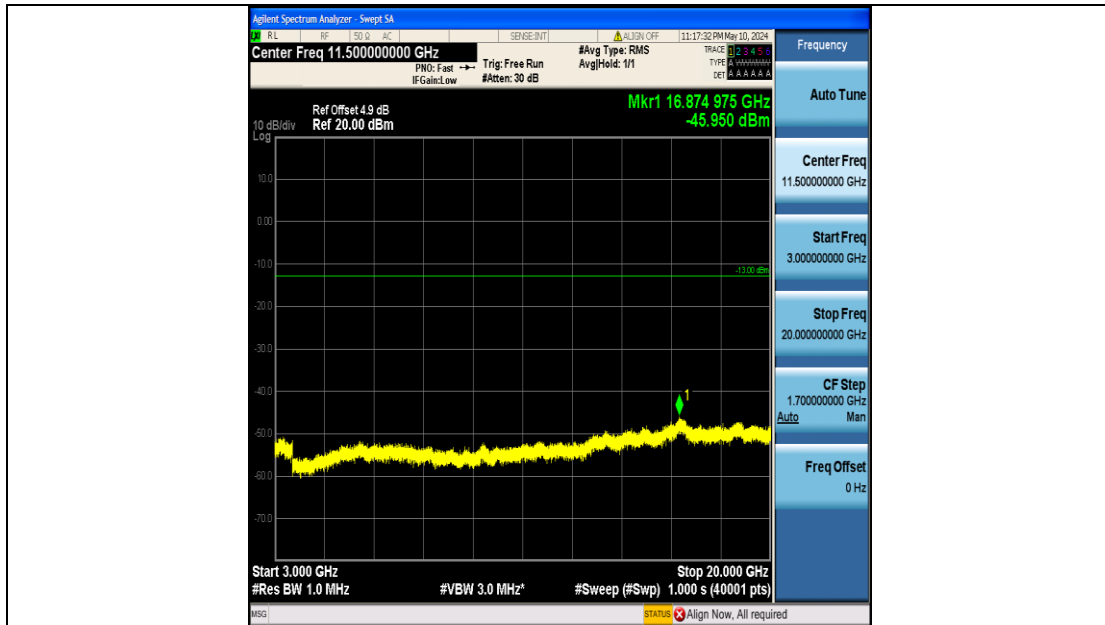

Band4\_5MHz\_16QAM\_19975\_25RB#0\_0.009~0.15\_0.009~0.15

Band4\_5MHz\_16QAM\_19975\_25RB#0\_0.15~30\_0.15~30

Band4\_5MHz\_16QAM\_19975\_25RB#0\_30~1000\_30~1000

Band4\_5MHz\_16QAM\_19975\_25RB#0\_1000~3000\_1000~3000