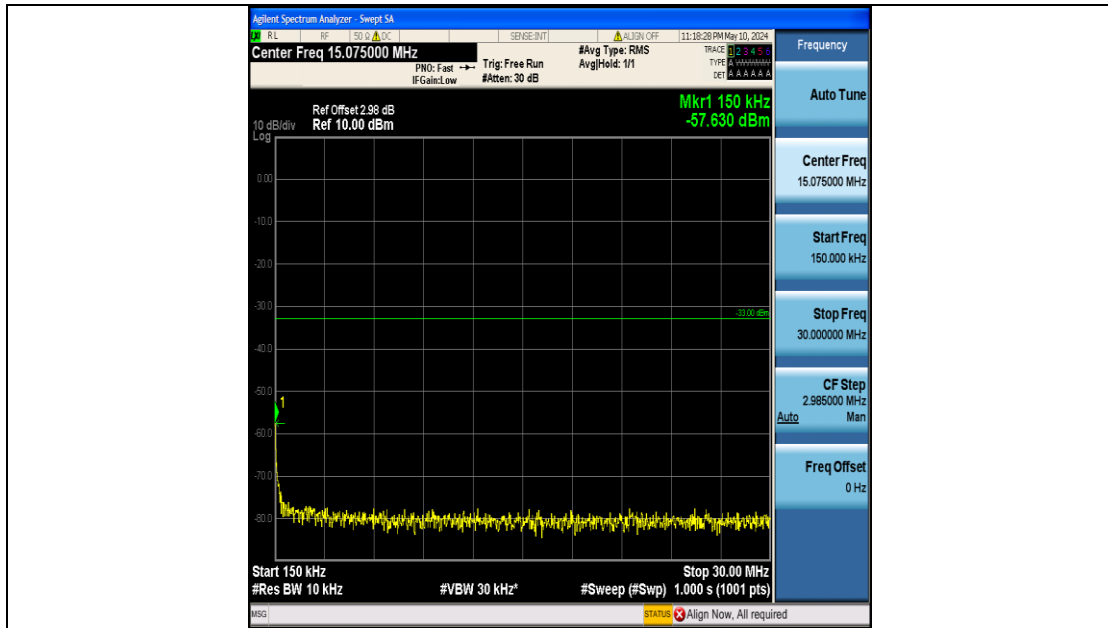

Band4_5MHz_16QAM_20175_25RB#0_0.15~30_0.15~30