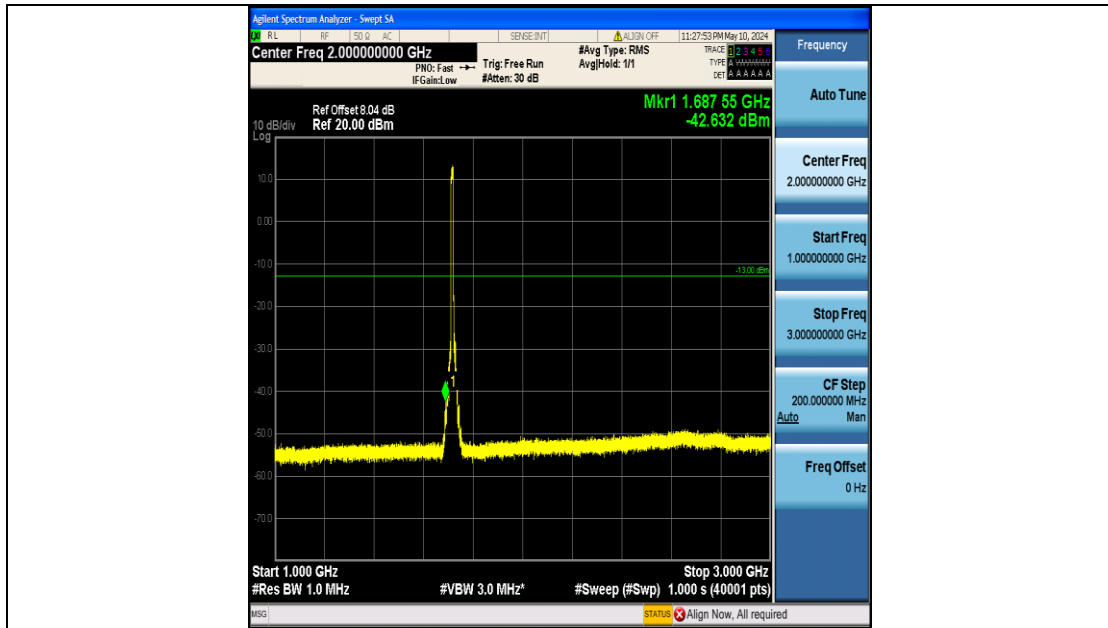

Band4_10MHz_QPSK_20000_50RB#0_1000~3000_1000~3000