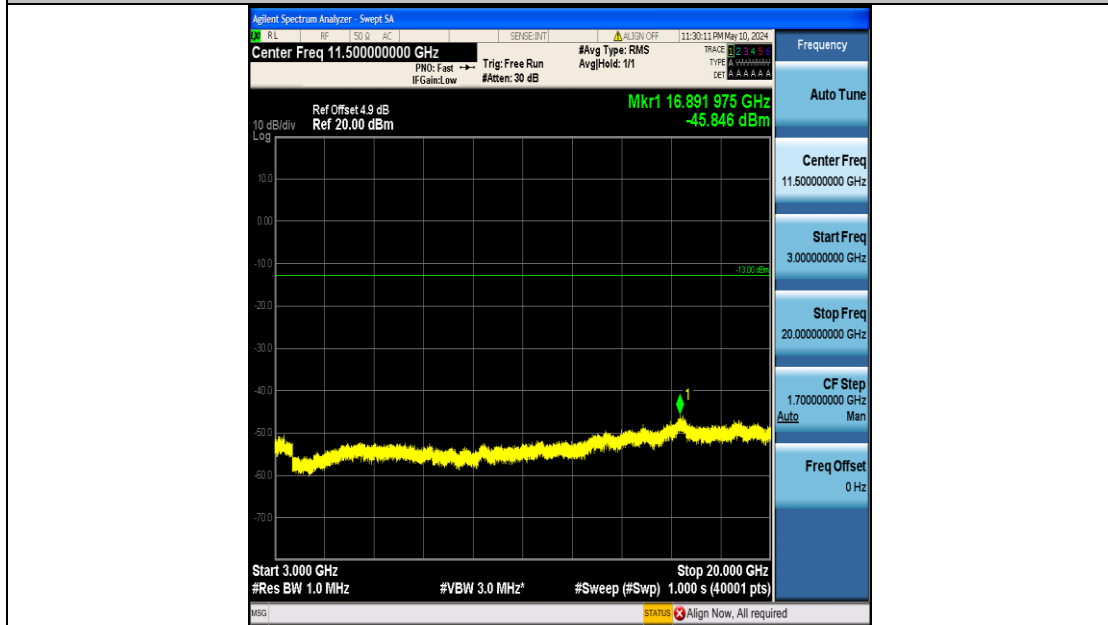

Band4_10MHz_16QAM_20175_50RB#0_3000~20000_3000~20000