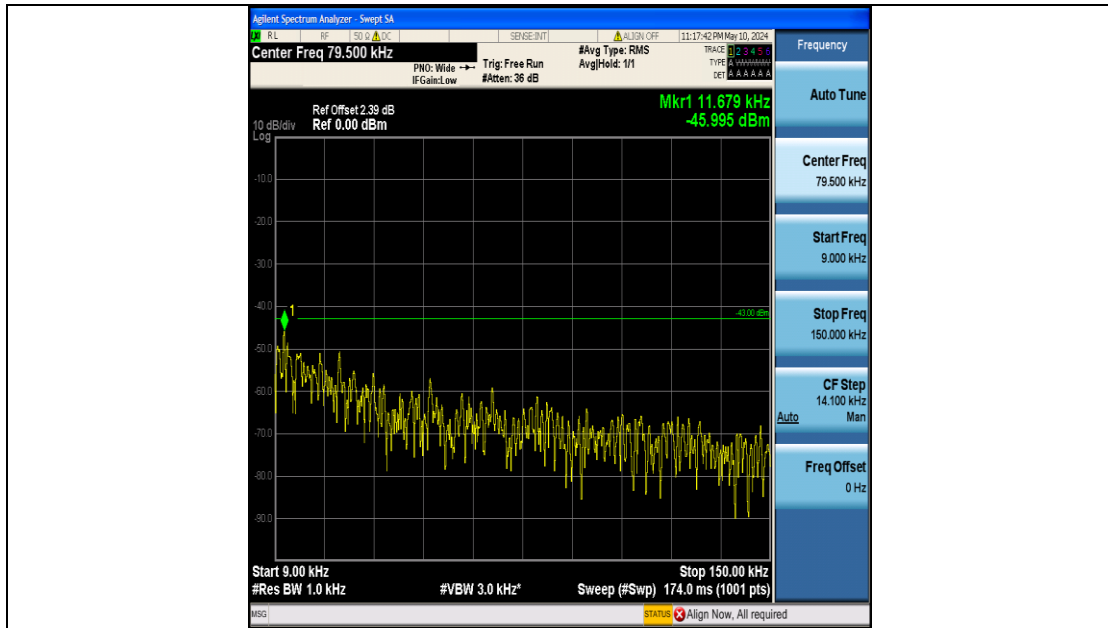

Band4_5MHz_QPSK_19975_25RB#0_3000~20000_3000~20000