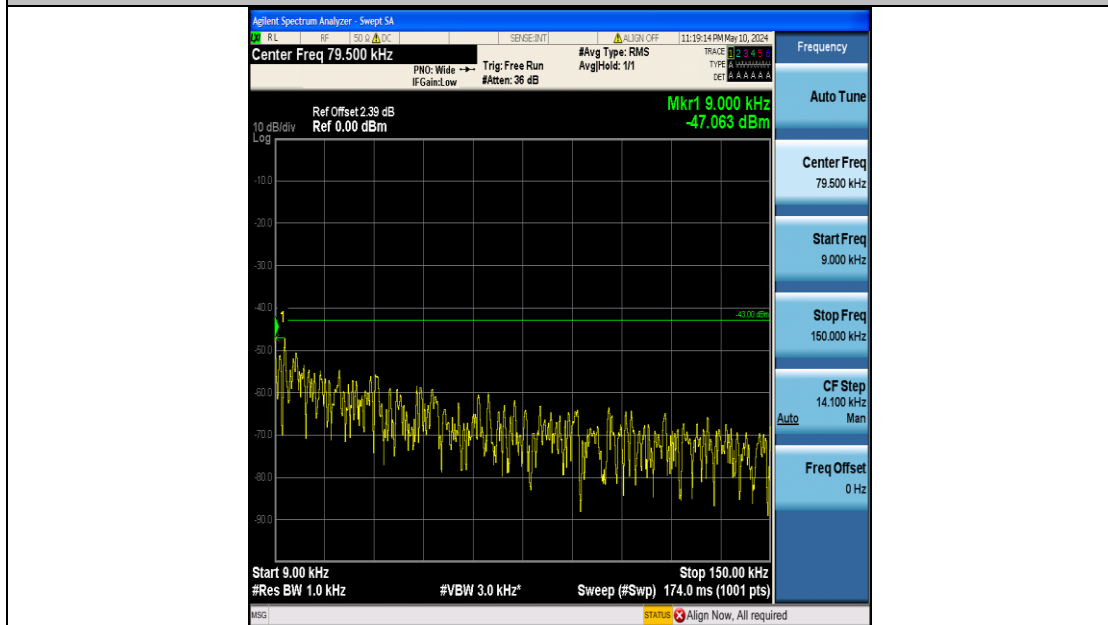

Band4_5MHz_QPSK_20175_25RB#0_3000~20000_3000~20000