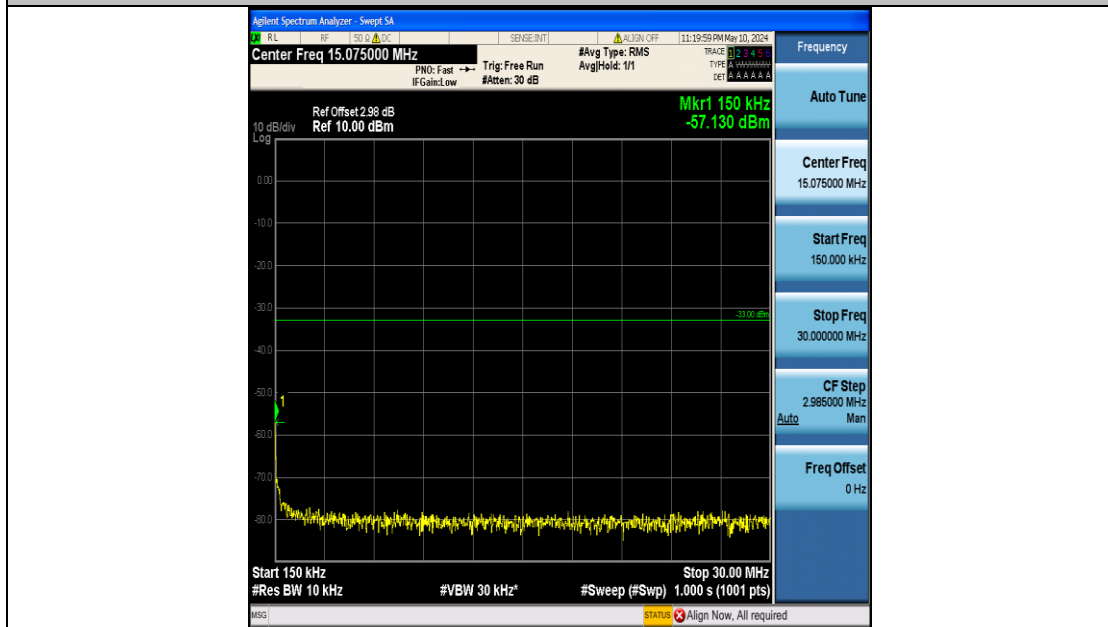

Band4_5MHz_16QAM_20375_25RB#0_0.15~30_0.15~30