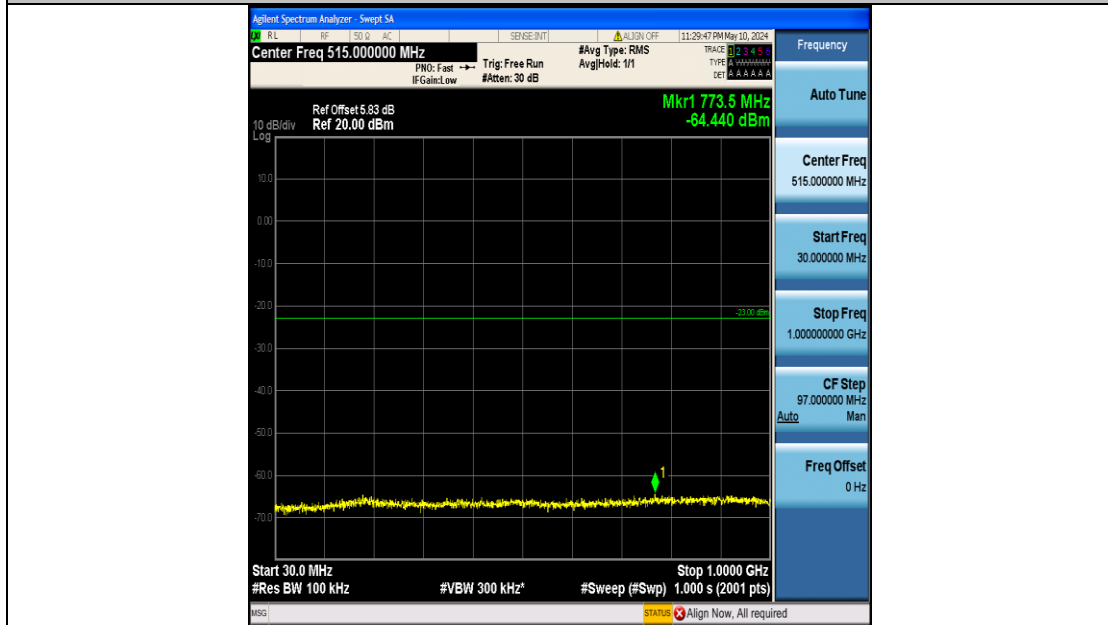

Band4_10MHz_16QAM_20175_50RB#0_30~1000_30~1000