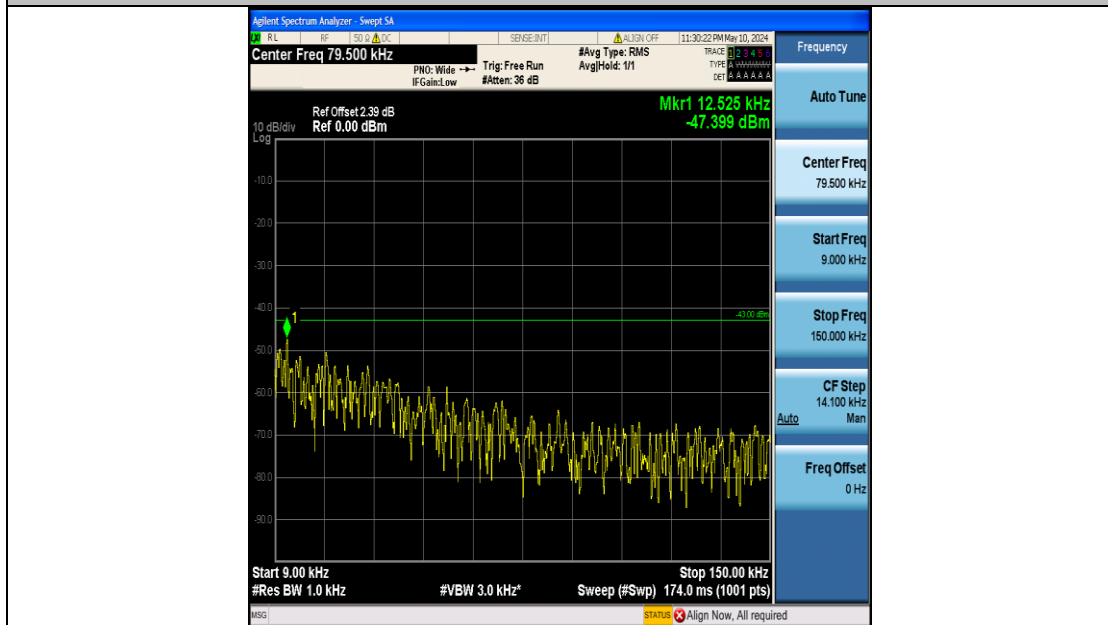

Band4_10MHz_QPSK_20350_50RB#0_0.009~0.15_0.009~0.15