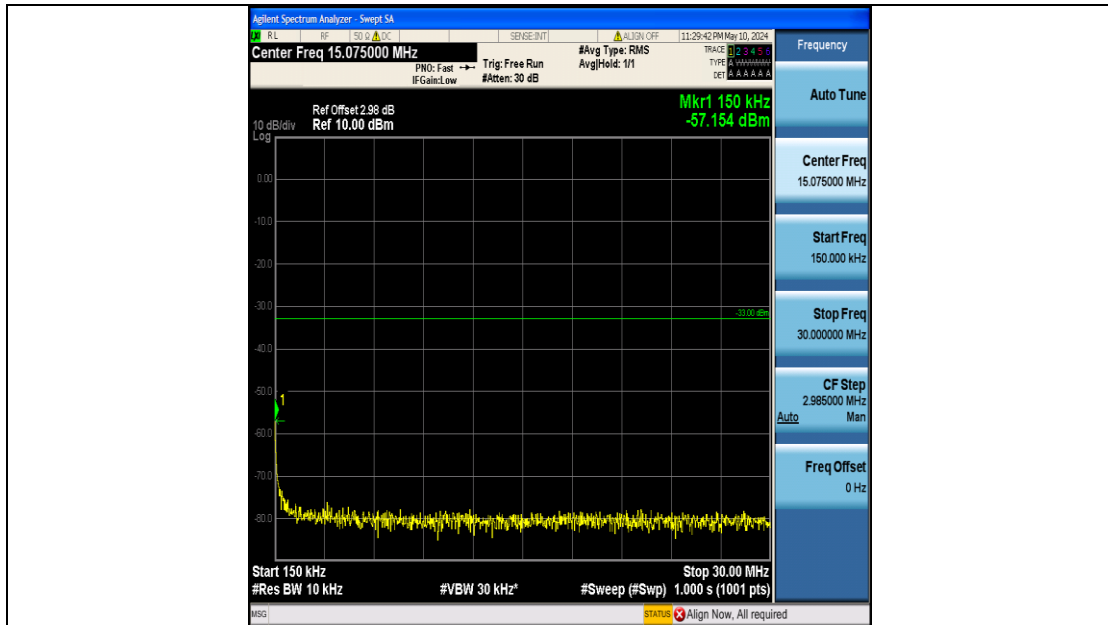

Band4\_10MHz\_16QAM\_20000\_50RB#0\_30~1000\_30~1000

Band4\_10MHz\_16QAM\_20000\_50RB#0\_1000~3000\_1000~3000

Band4\_10MHz\_16QAM\_20000\_50RB#0\_3000~20000\_3000~20000

Band4\_10MHz\_16QAM\_20175\_50RB#0\_0.009~0.15\_0.009~0.15