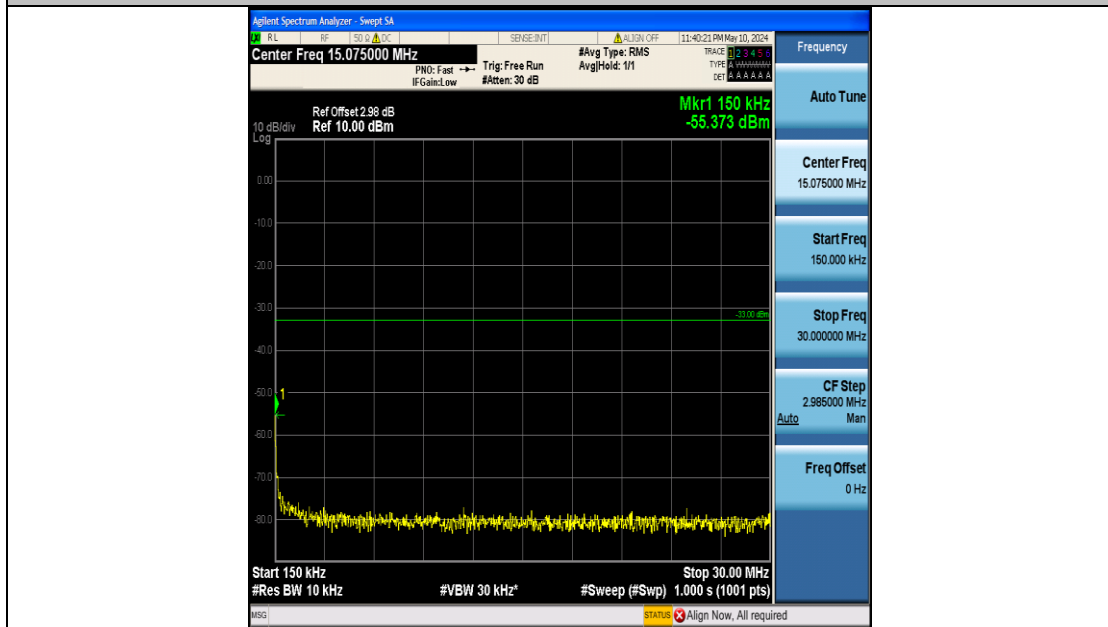

Band4_15MHz_QPSK_20175_75RB#0_0.15~30_0.15~30