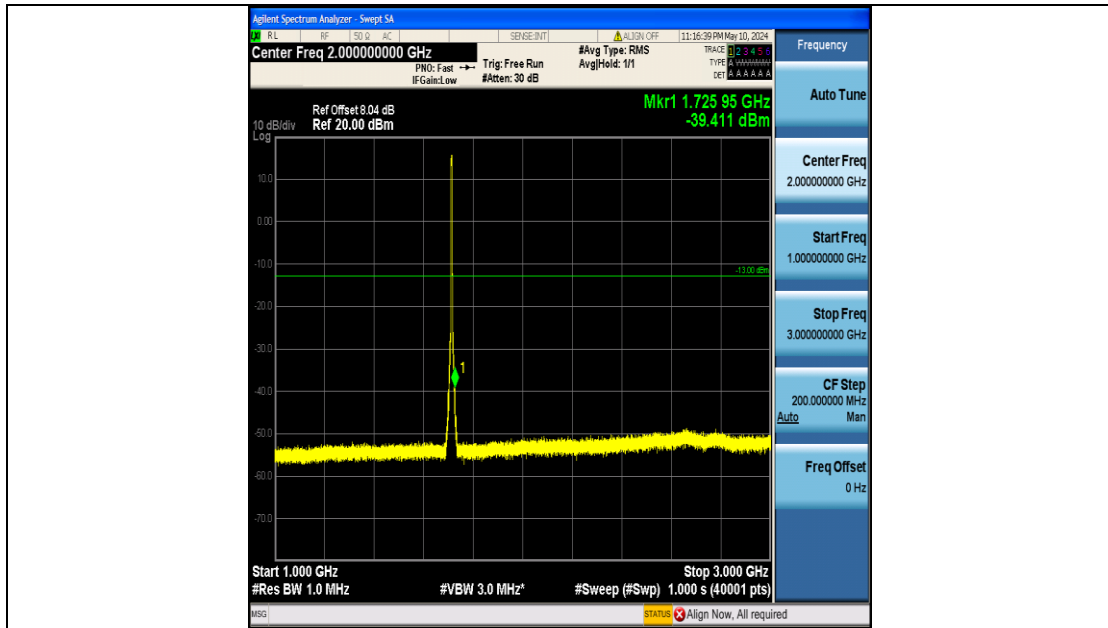

Band4\_3MHz\_16QAM\_20385\_15RB#0\_3000~20000\_3000~20000

Band4\_5MHz\_QPSK\_19975\_25RB#0\_0.009~0.15\_0.009~0.15

Band4\_5MHz\_QPSK\_19975\_25RB#0\_0.15~30\_0.15~30

Band4\_5MHz\_QPSK\_19975\_25RB#0\_30~1000\_30~1000