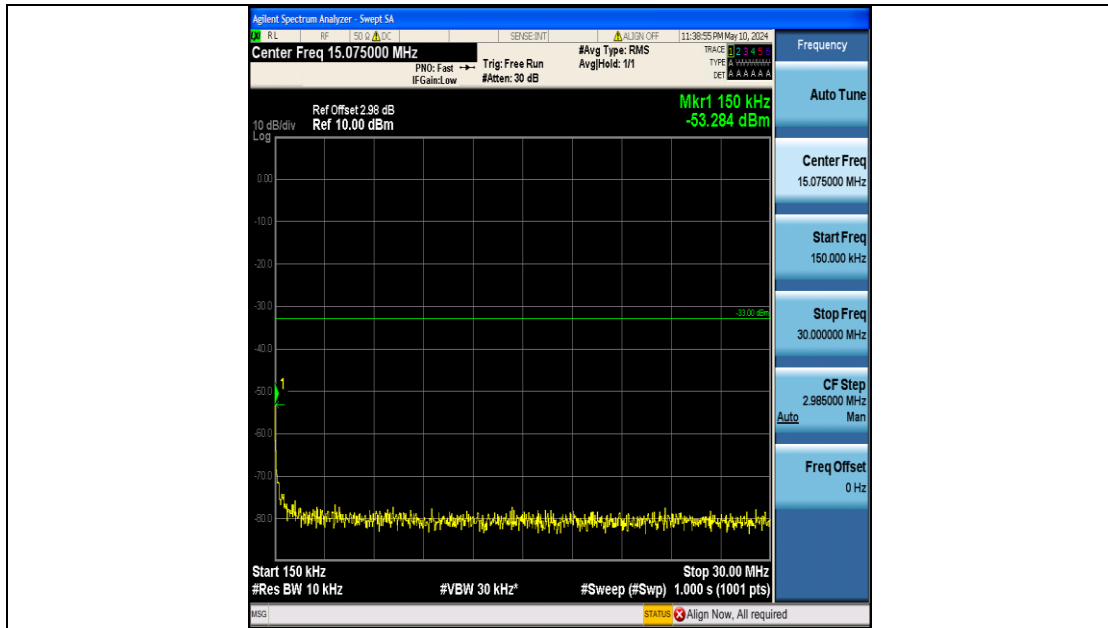

Band4_15MHz_QPSK_2025_75RB#0_0.15~30_0.15~30