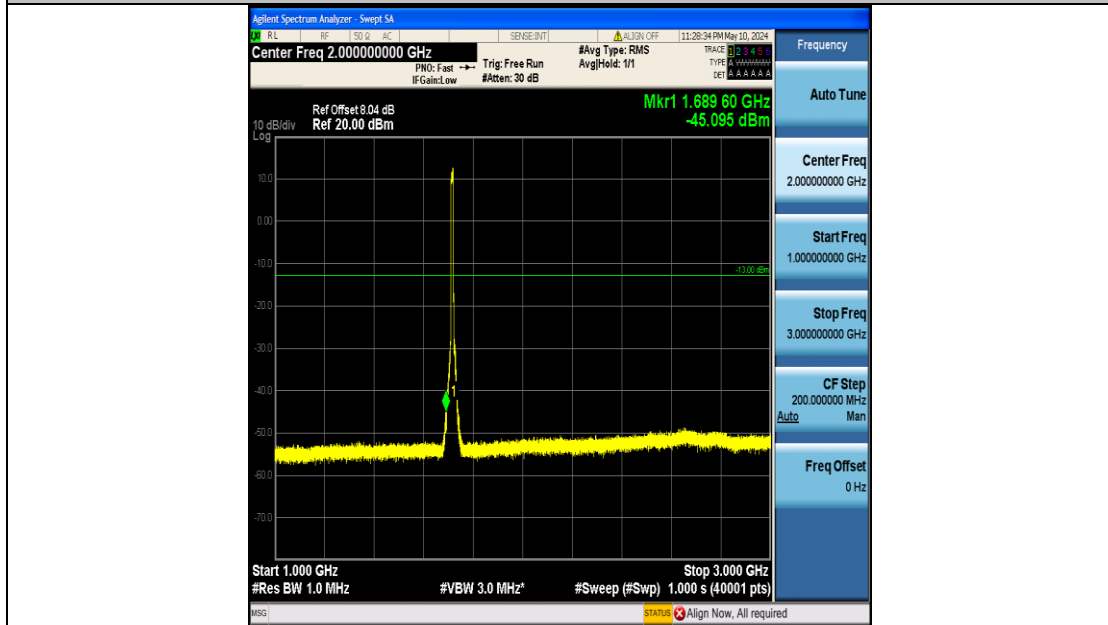

Band4_10MHz_16QAM_20000_50RB#0_1000~3000_1000~3000