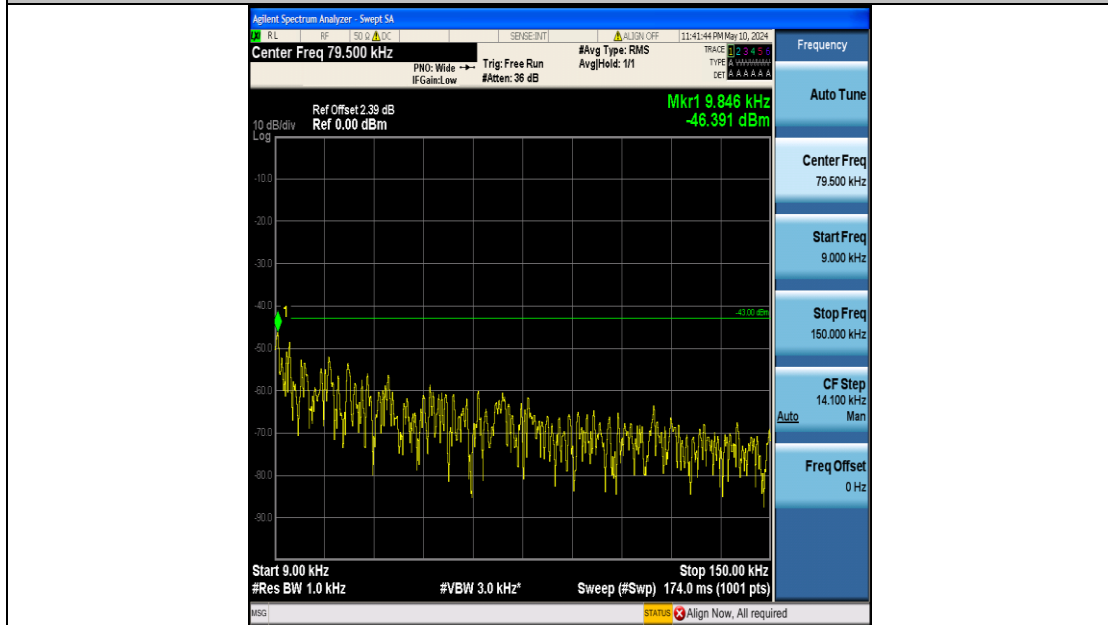

Band4_15MHz_QPSK_20325_75RB#0_0.009~0.15_0.009~0.15