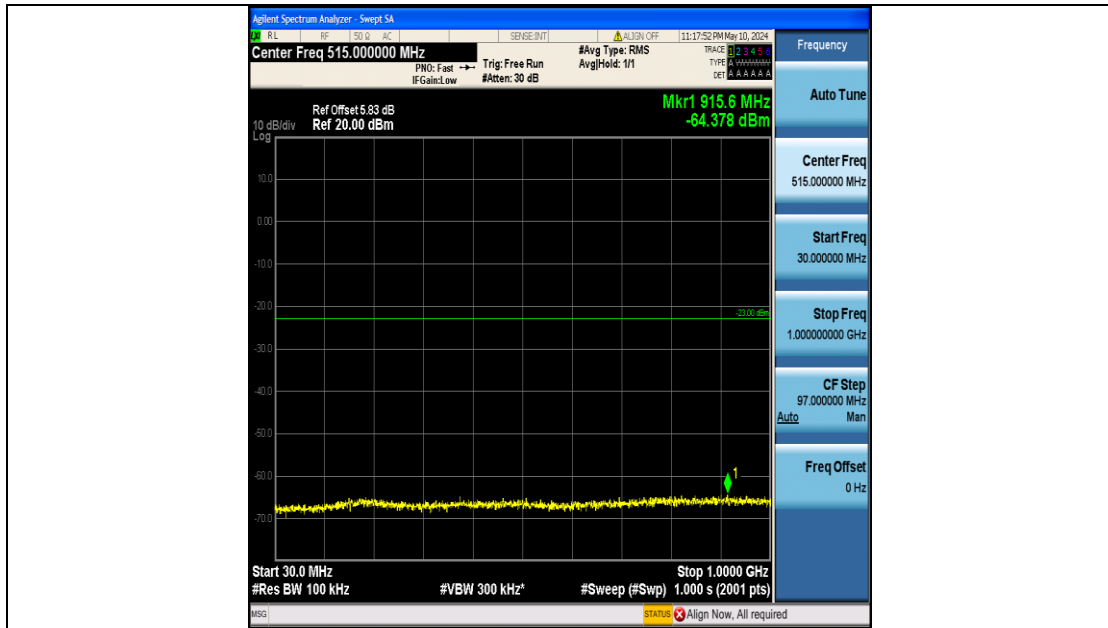

Band4\_5MHz\_QPSK\_19975\_25RB#0\_1000~3000\_1000~3000

Band4\_5MHz\_QPSK\_19975\_25RB#0\_3000~20000\_3000~20000

Band4\_5MHz\_QPSK\_20175\_25RB#0\_0.009~0.15\_0.009~0.15

Band4\_5MHz\_QPSK\_20175\_25RB#0\_0.15~30\_0.15~30

Band4\_5MHz\_QPSK\_20175\_25RB#0\_30~1000\_30~1000

Band4\_5MHz\_QPSK\_20175\_25RB#0\_1000~3000\_1000~3000

Band4\_5MHz\_QPSK\_20175\_25RB#0\_3000~20000\_3000~20000

Band4\_5MHz\_QPSK\_20375\_25RB#0\_0.009~0.15\_0.009~0.15