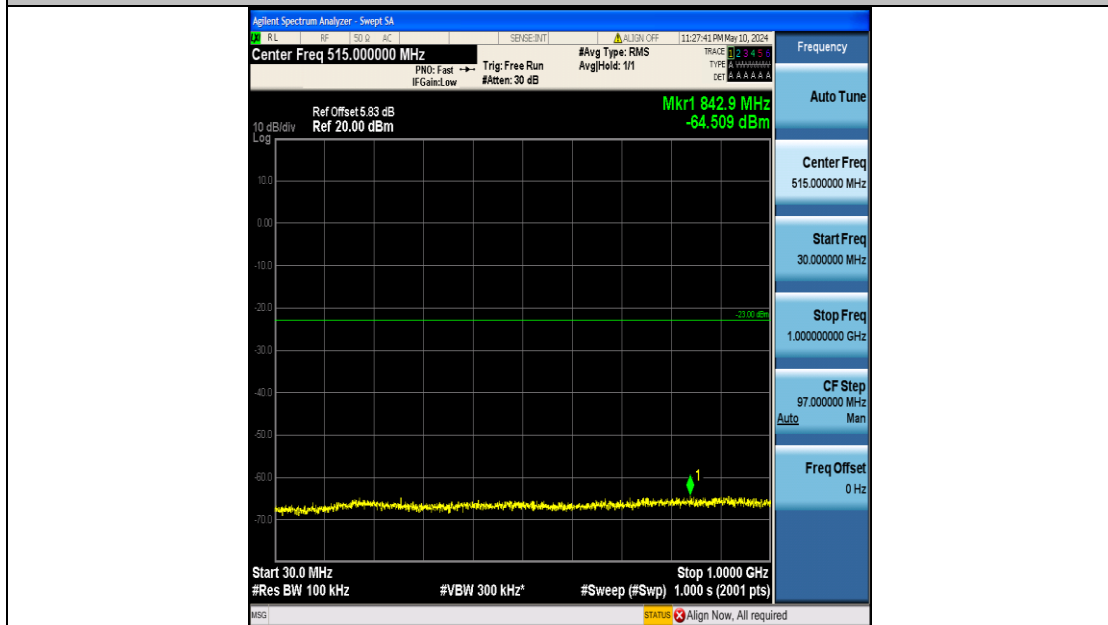

Band4_10MHz_QPSK_20000_50RB#0_30~1000_30~1000