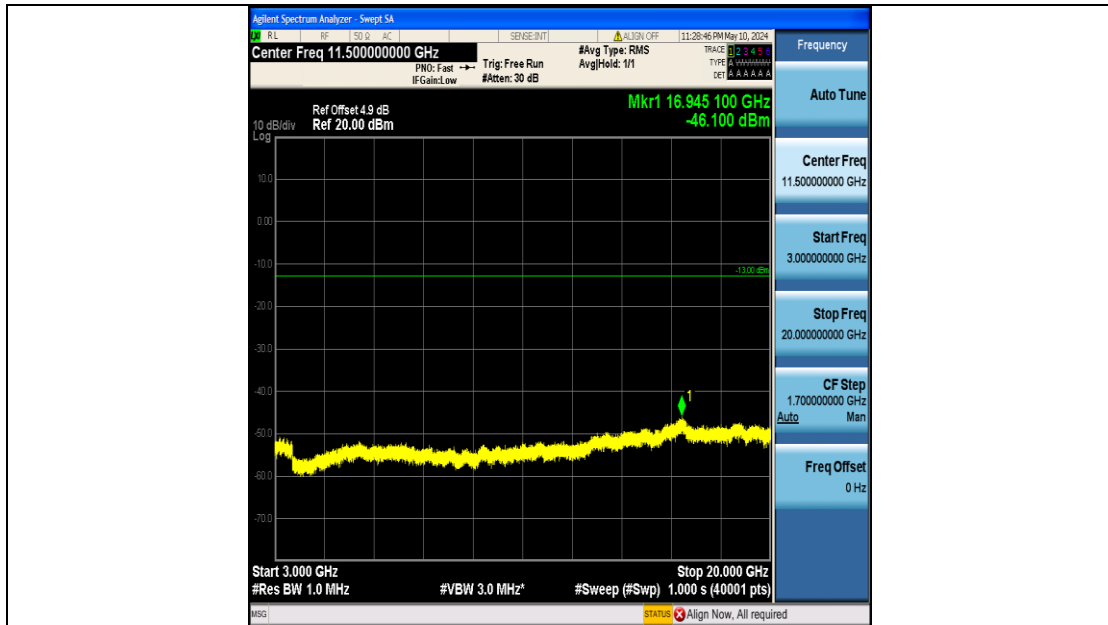

Band4_10MHz_16QAM_20000_50RB#0_3000~20000_3000~20000