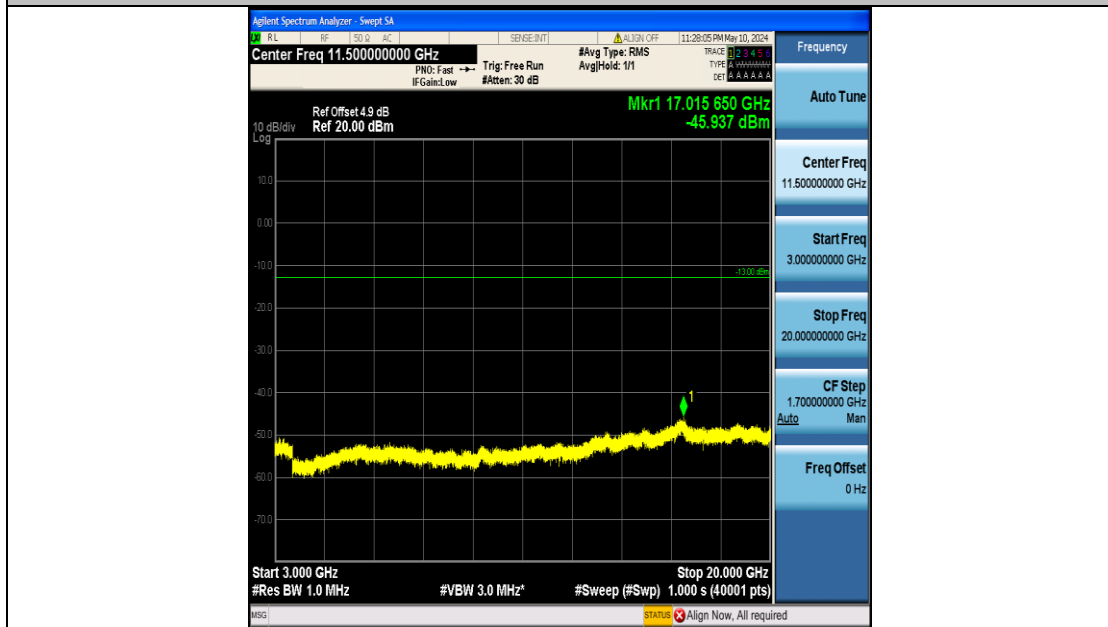

Band4_10MHz_QPSK_20000_50RB#0_3000~20000_3000~20000