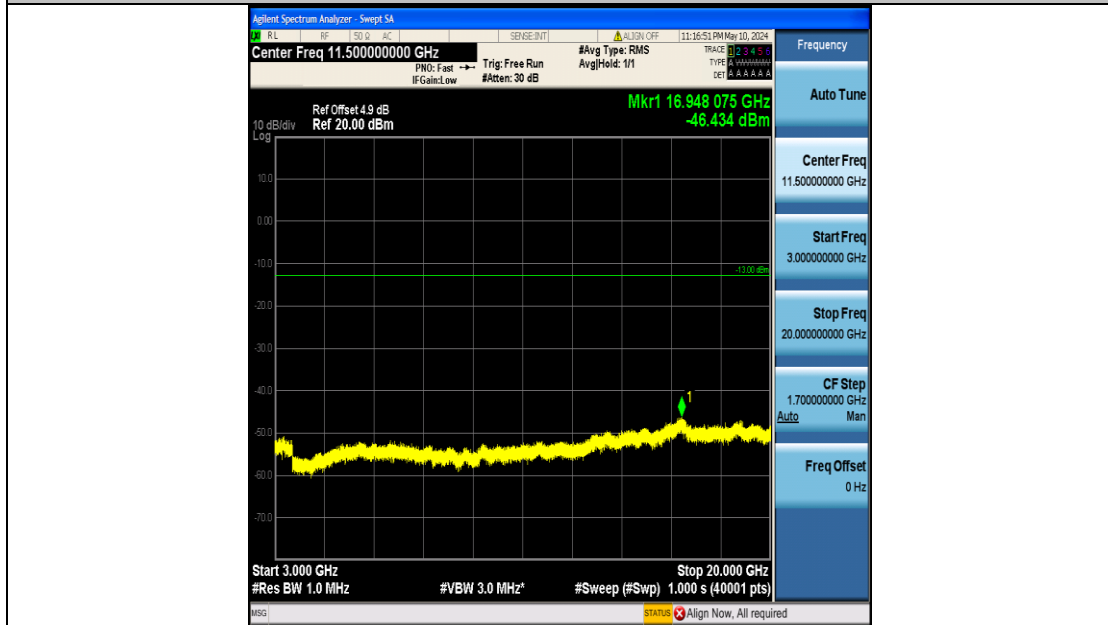

Band4_5MHz_QPSK_19975_25RB#0_1000~3000_1000~3000