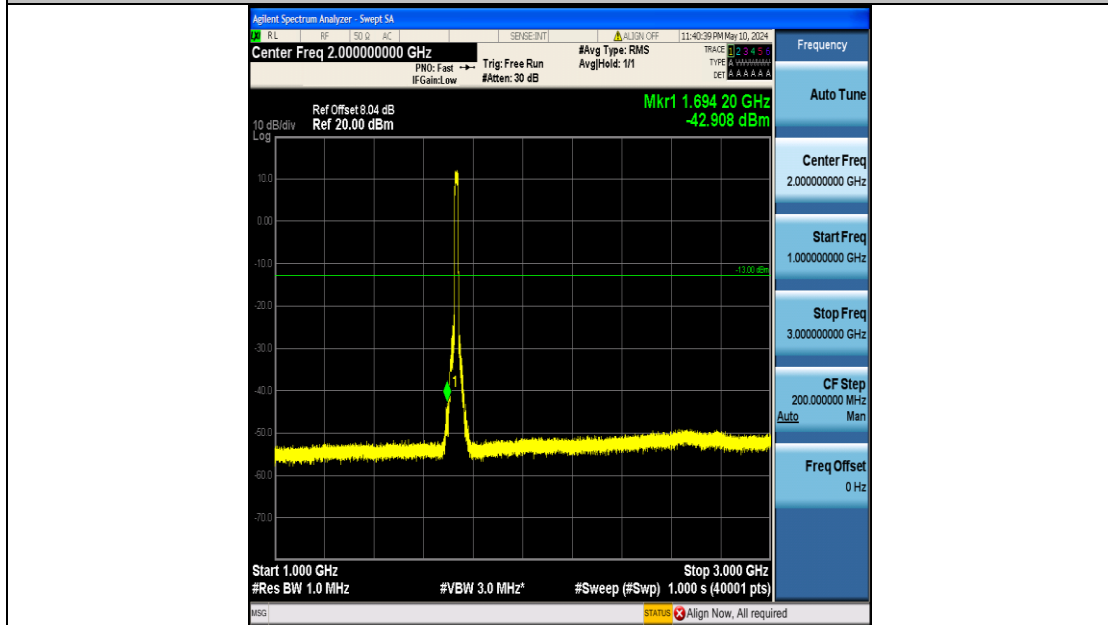

Band4_15MHz_QPSK_20175_75RB#0_1000~3000_1000~3000