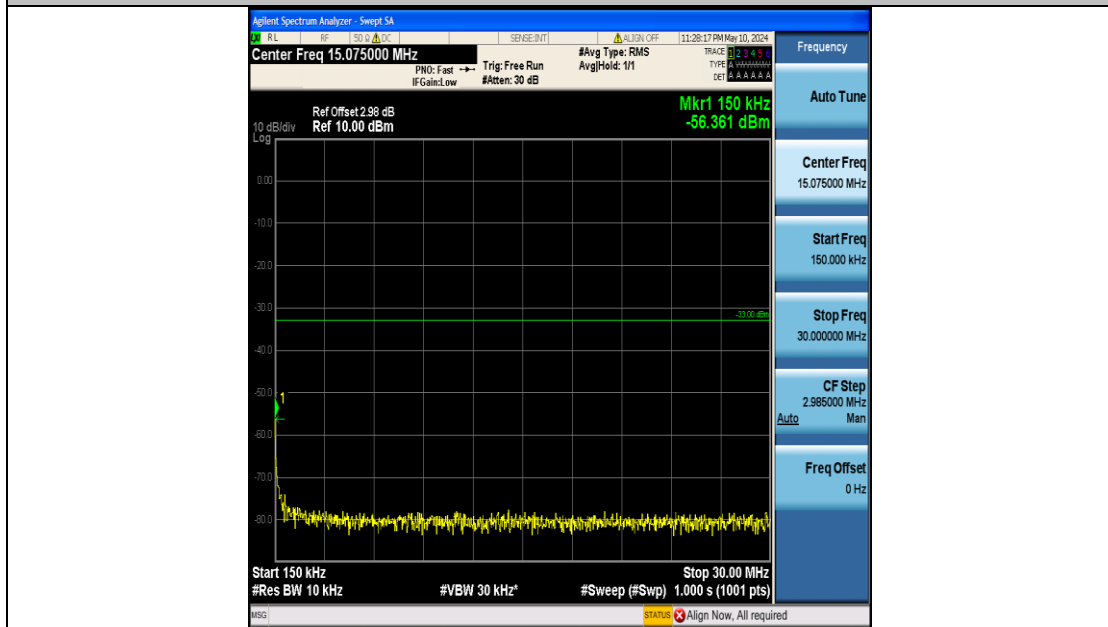

Band4_10MHz_16QAM_20000_50RB#0_0.15~30_0.15~30