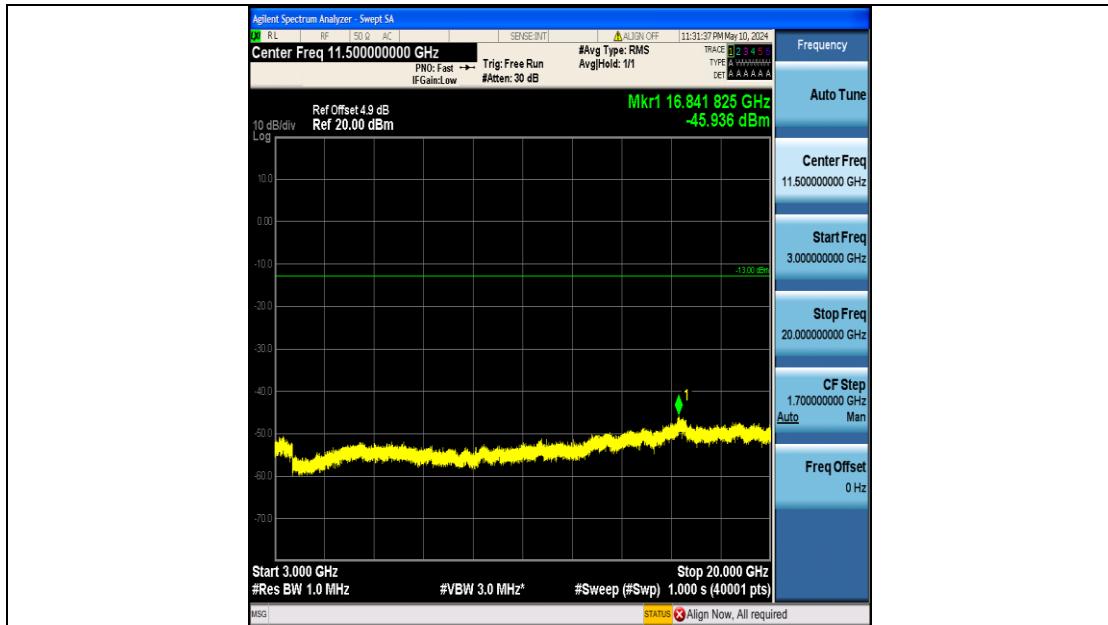

Band4\_10MHz\_16QAM\_20350\_50RB#0\_0.009~0.15\_0.009~0.15

Band4\_10MHz\_16QAM\_20350\_50RB#0\_0.15~30\_0.15~30

Band4\_10MHz\_16QAM\_20350\_50RB#0\_30~1000\_30~1000

Band4\_10MHz\_16QAM\_20350\_50RB#0\_1000~3000\_1000~3000