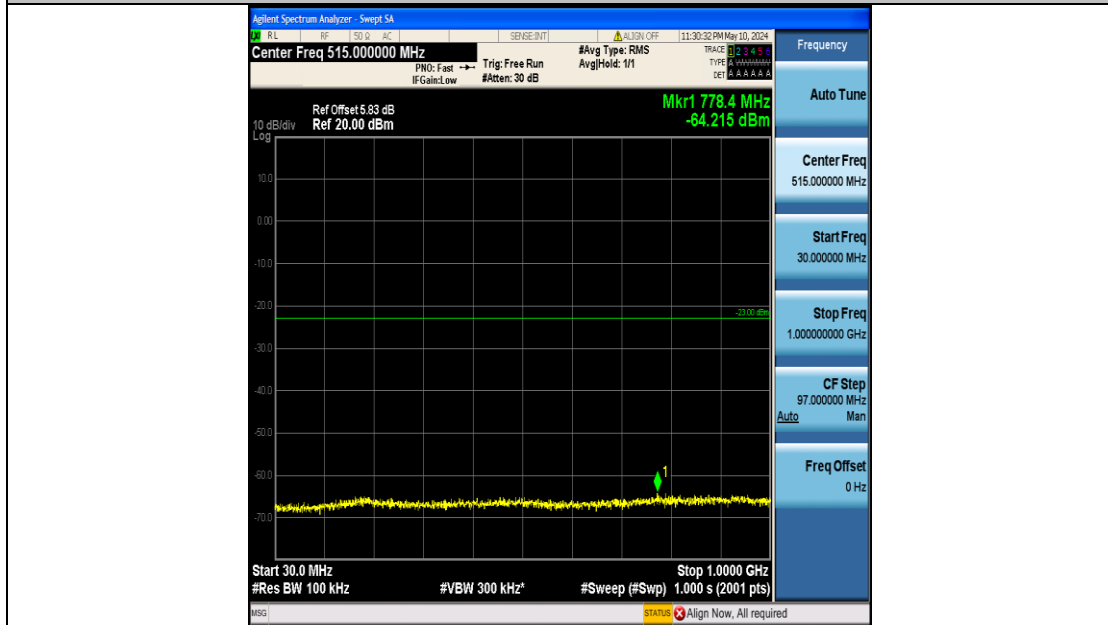

Band4_10MHz_QPSK_20350_50RB#0_30~1000_30~1000