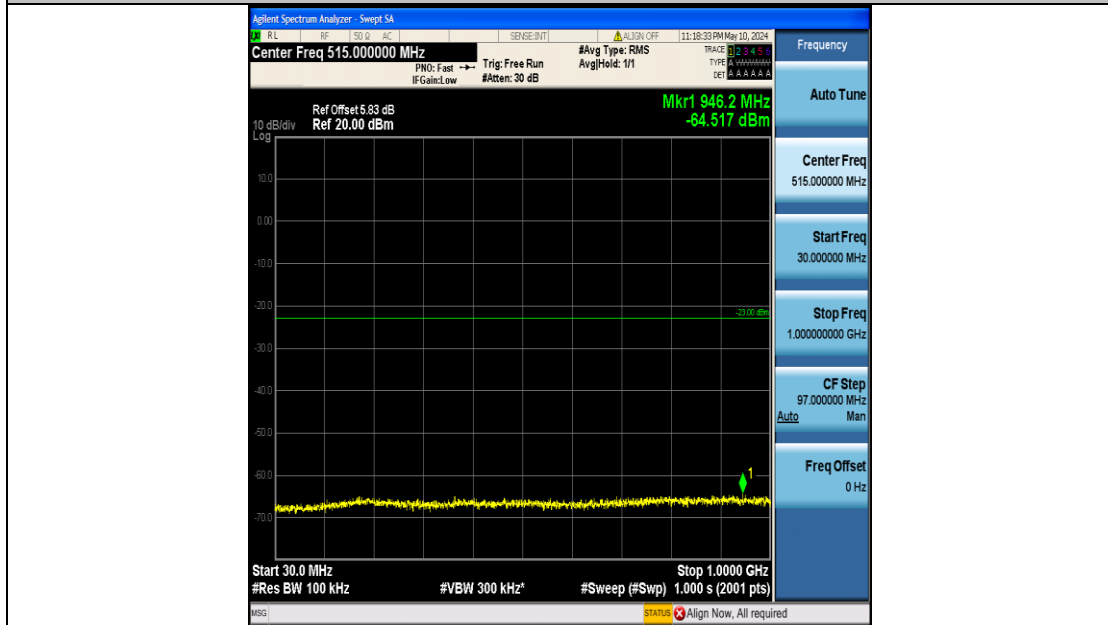

Band4_5MHz_16QAM_20175_25RB#0_30~1000_30~1000