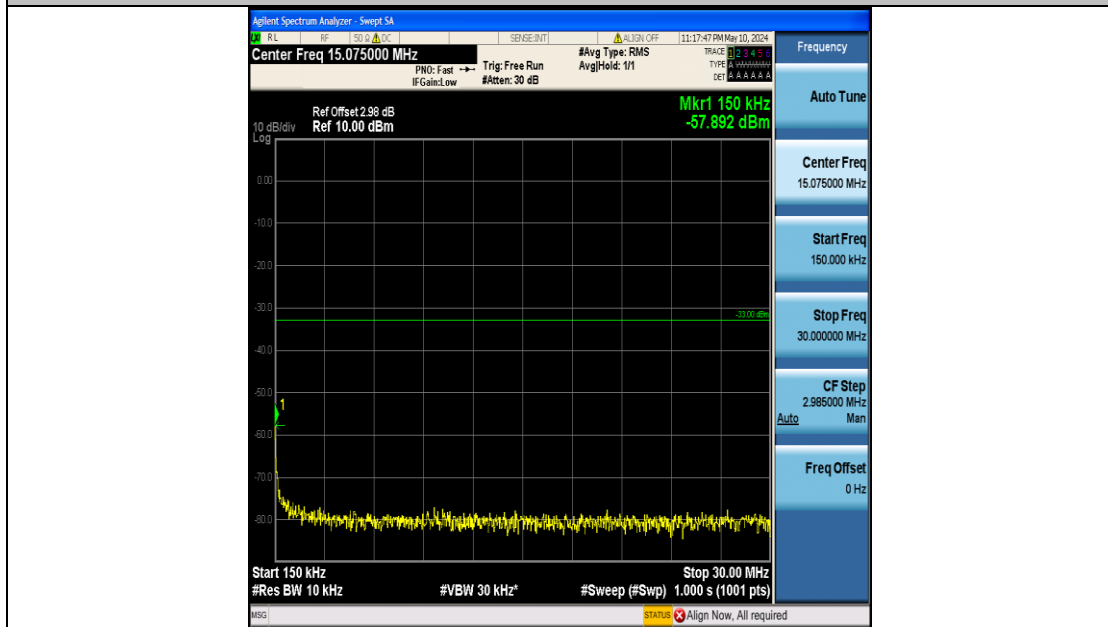

Band4_5MHz_QPSK_20175_25RB#0_0.009~0.15_0.009~0.15