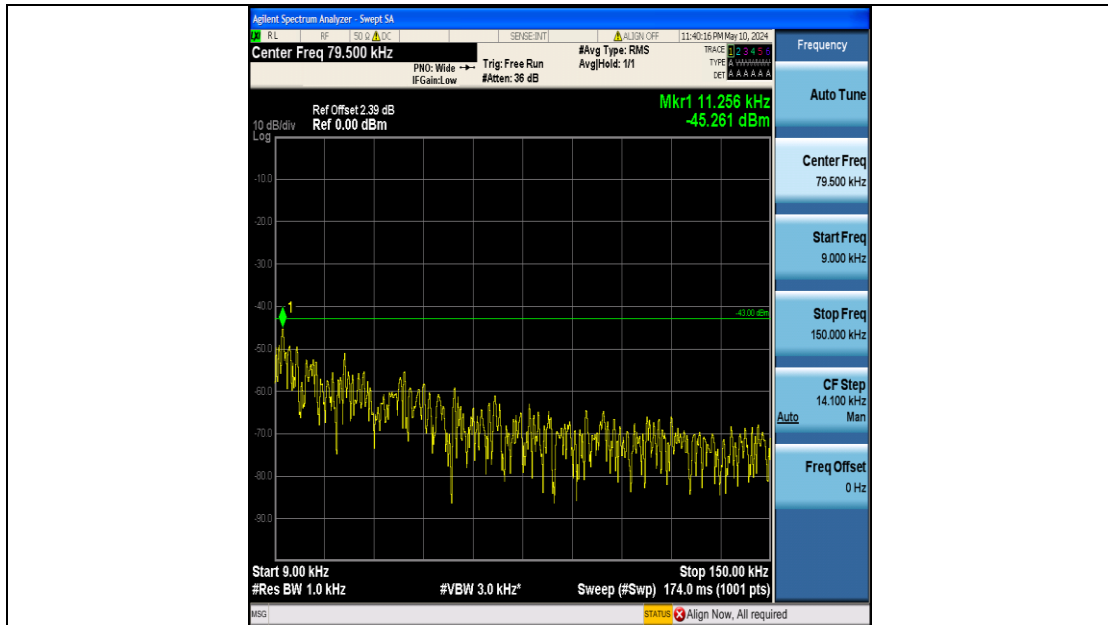

Band4_15MHz_QPSK_20175_75RB#0_0.009~0.15_0.009~0.15