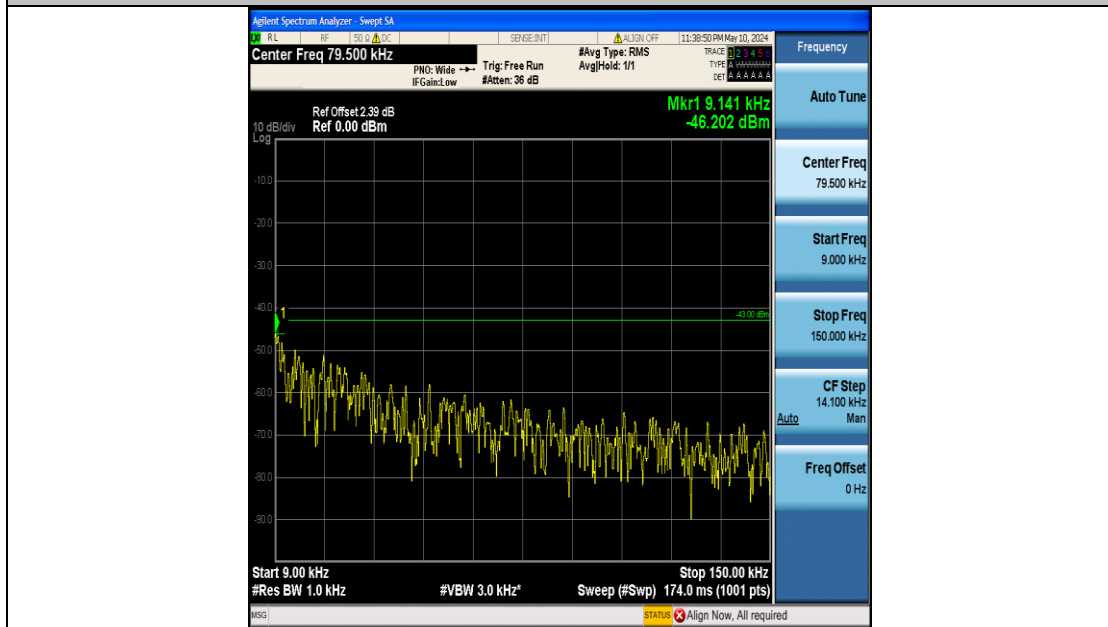

Band4_15MHz_QPSK_20025_75RB#0_0.009~0.15_0.009~0.15