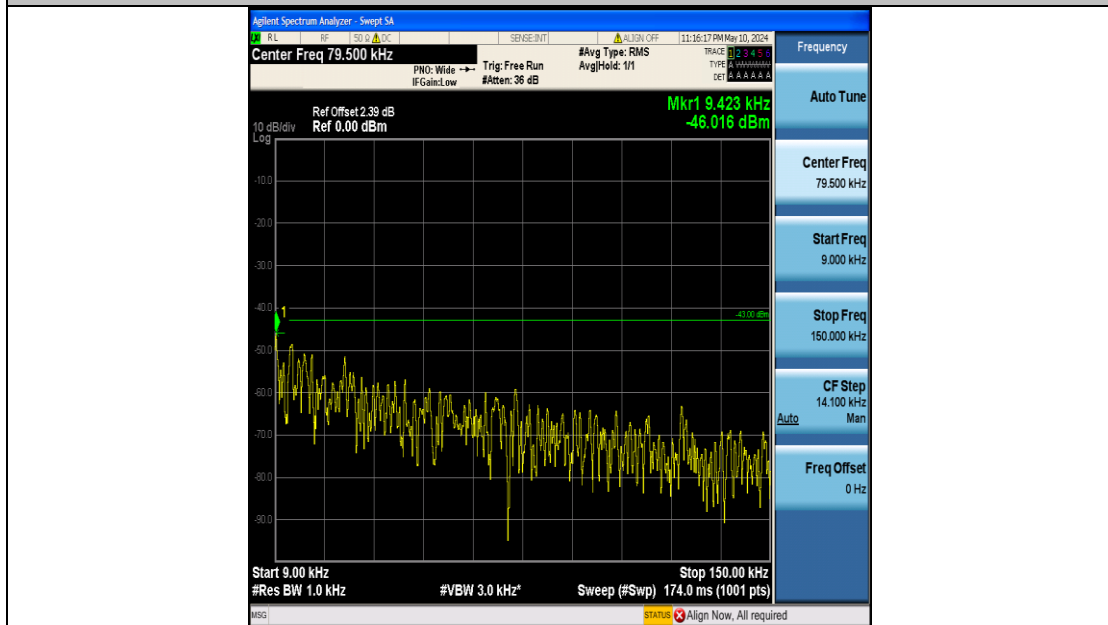

Band4\_3MHz\_16QAM\_20385\_15RB#0\_3000~20000\_3000~20000

Band4\_5MHz\_QPSK\_19975\_25RB#0\_0.009~0.15\_0.009~0.15

Band4\_5MHz\_QPSK\_19975\_25RB#0\_0.15~30\_0.15~30

Band4\_5MHz\_QPSK\_19975\_25RB#0\_30~1000\_30~1000