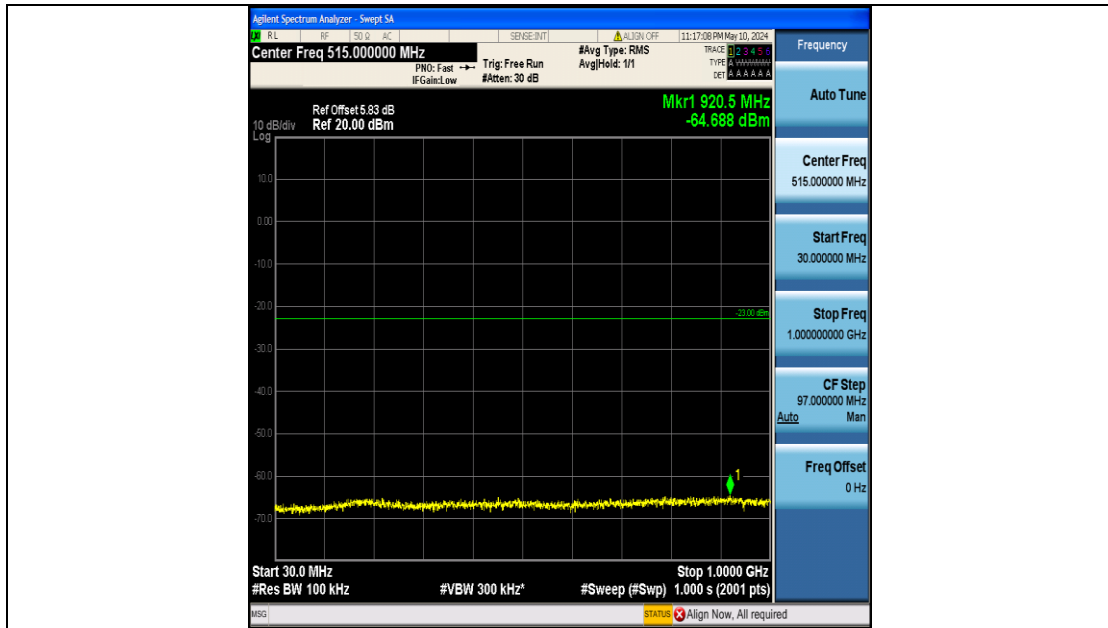

Band4_5MHz_16QAM_19975_25RB#0_30~1000_30~1000