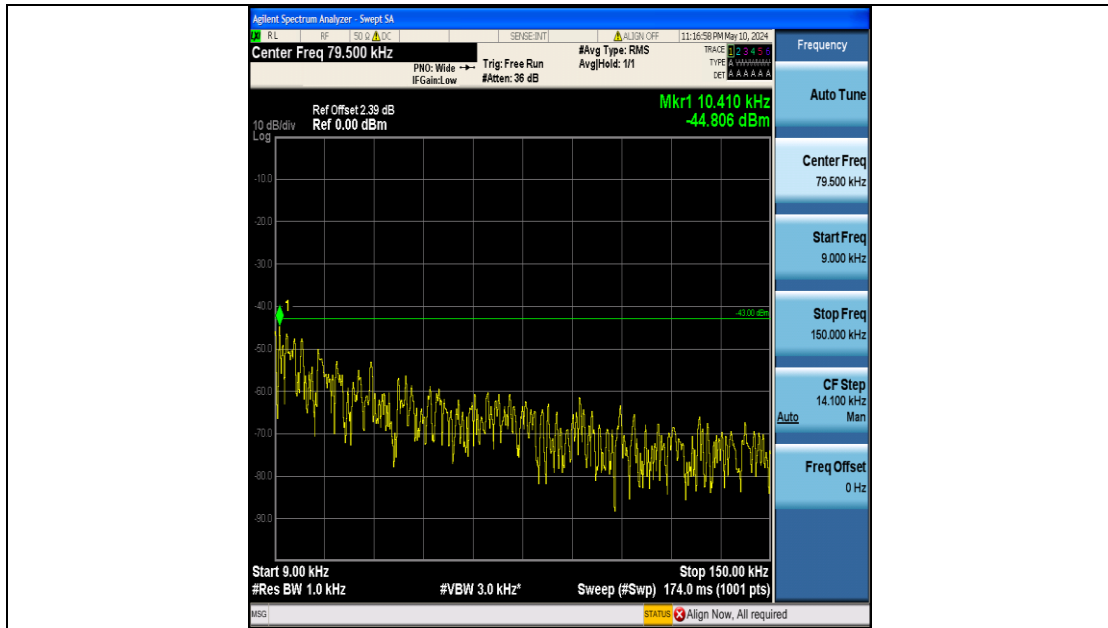

Band4\_5MHz\_QPSK\_20375\_25RB#0\_0.15~30\_0.15~30

Band4\_5MHz\_QPSK\_20375\_25RB#0\_30~1000\_30~1000

Band4\_5MHz\_QPSK\_20375\_25RB#0\_1000~3000\_1000~3000

Band4\_5MHz\_QPSK\_20375\_25RB#0\_3000~20000\_3000~20000