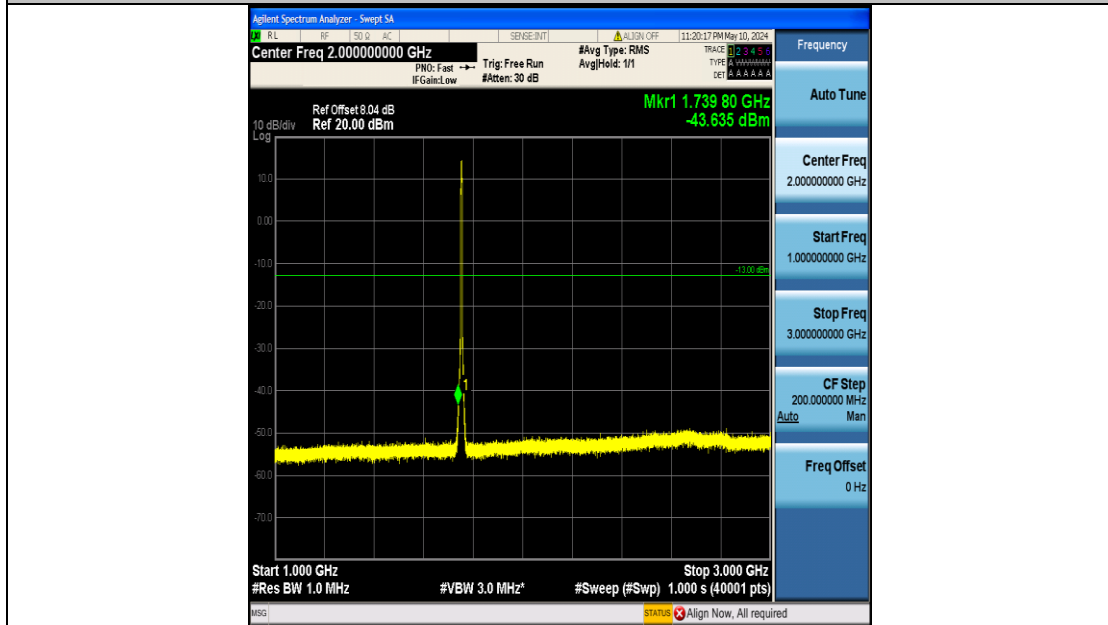

Band4_5MHz_16QAM_20375_25RB#0_1000~3000_1000~3000