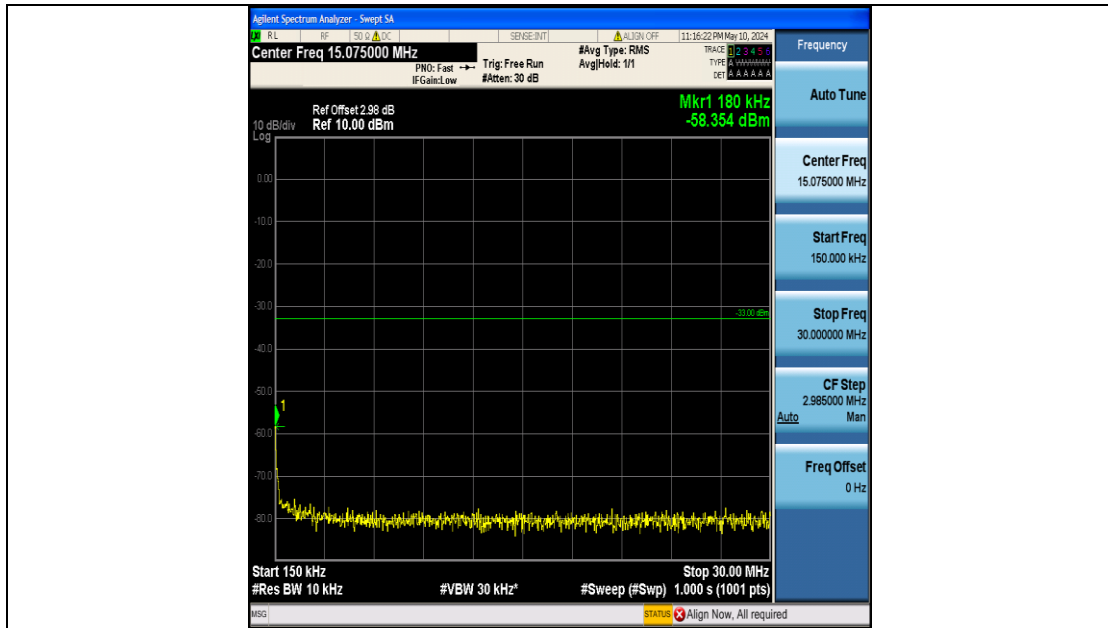

Band4\_3MHz\_16QAM\_20385\_15RB#0\_3000~20000\_3000~20000

Band4\_5MHz\_QPSK\_19975\_25RB#0\_0.009~0.15\_0.009~0.15

Band4\_5MHz\_QPSK\_19975\_25RB#0\_0.15~30\_0.15~30

Band4\_5MHz\_QPSK\_19975\_25RB#0\_30~1000\_30~1000