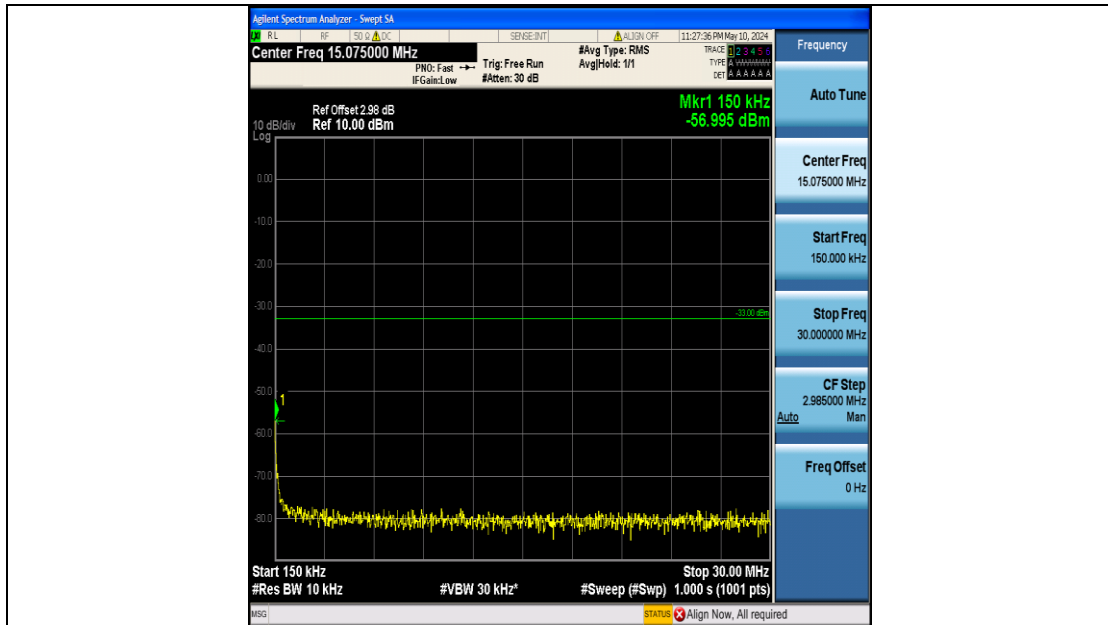

Band4\_5MHz\_16QAM\_20375\_25RB#0\_30~1000\_30~1000

Band4\_5MHz\_16QAM\_20375\_25RB#0\_1000~3000\_1000~3000

Band4\_5MHz\_16QAM\_20375\_25RB#0\_3000~20000\_3000~20000

Band4\_10MHz\_QPSK\_20000\_50RB#0\_0.009~0.15\_0.009~0.15