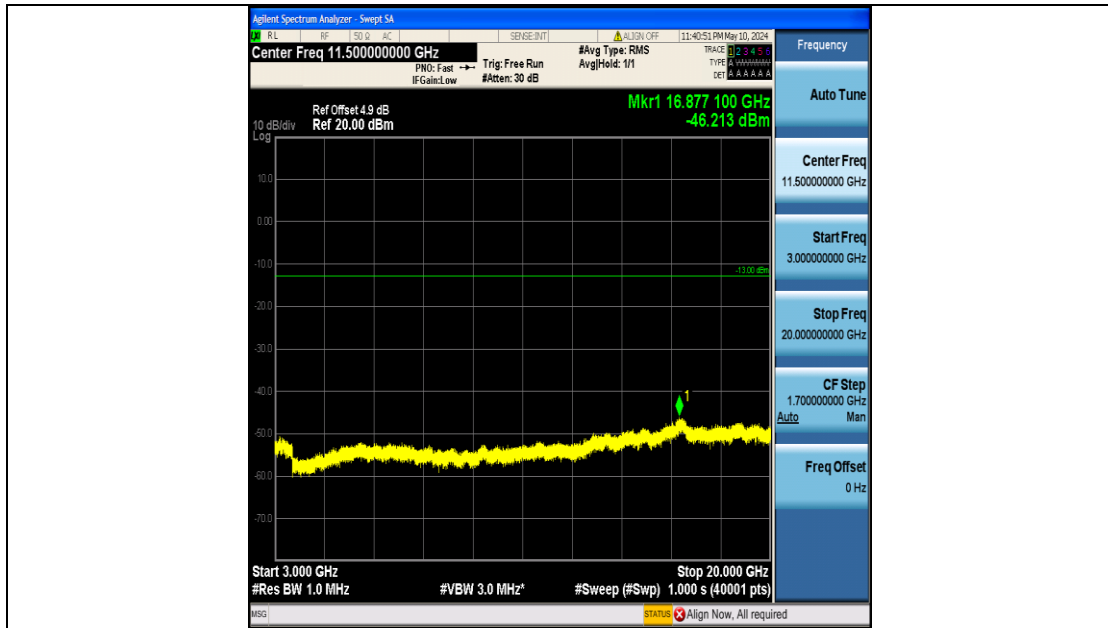

Band4_15MHz_QPSK_20175_75RB#0_3000~20000_3000~20000