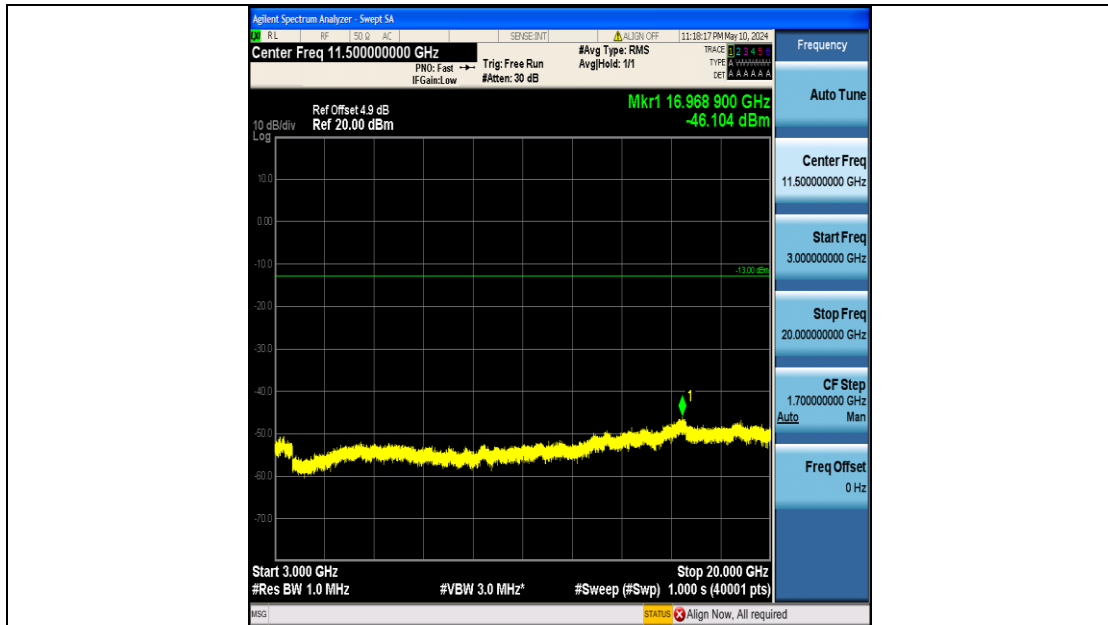

Band4_5MHz_QPSK_20175_25RB#0_1000~3000_1000~3000