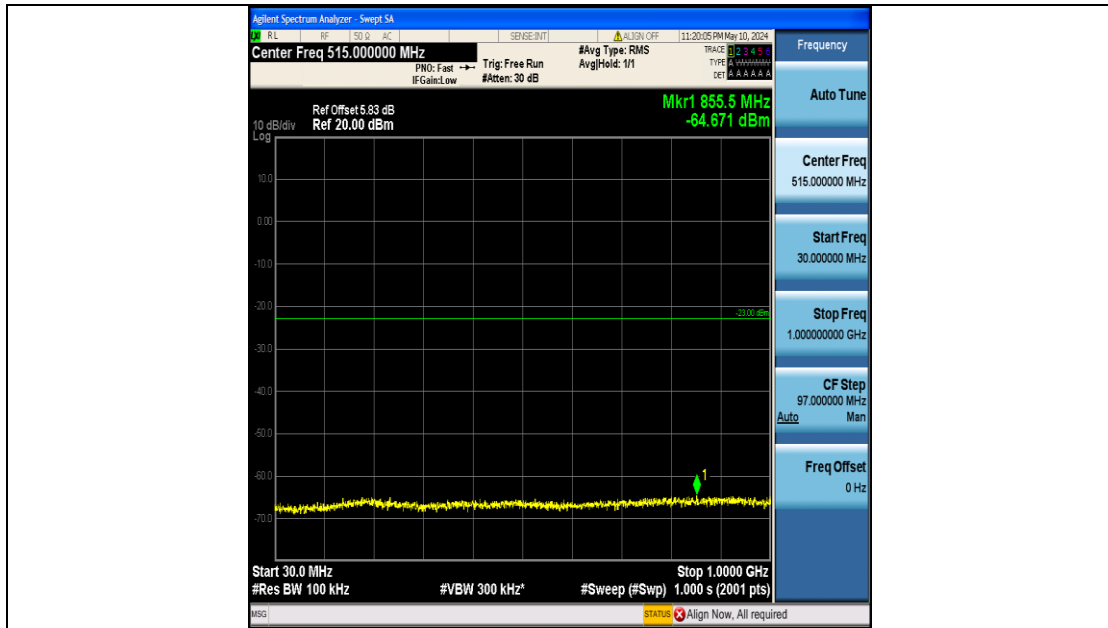

Band4\_5MHz\_16QAM\_20175\_25RB#0\_1000~3000\_1000~3000

Band4\_5MHz\_16QAM\_20175\_25RB#0\_3000~20000\_3000~20000

Band4\_5MHz\_16QAM\_20375\_25RB#0\_0.009~0.15\_0.009~0.15

Band4\_5MHz\_16QAM\_20375\_25RB#0\_0.15~30\_0.15~30