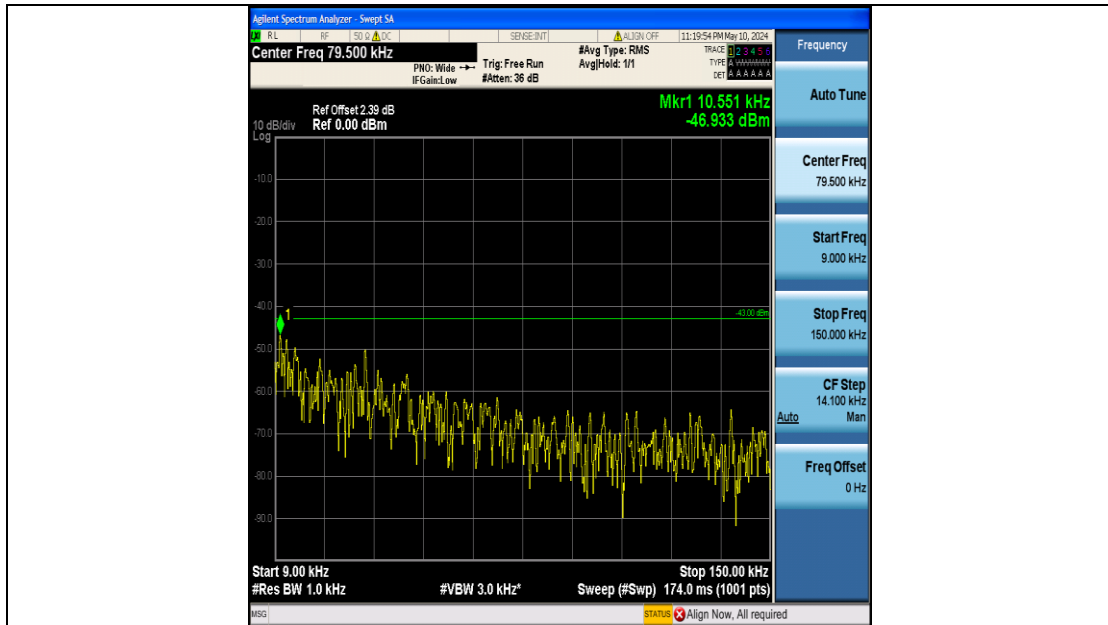

Band4_5MHz_16QAM_20375_25RB#0_0.009~0.15_0.009~0.15