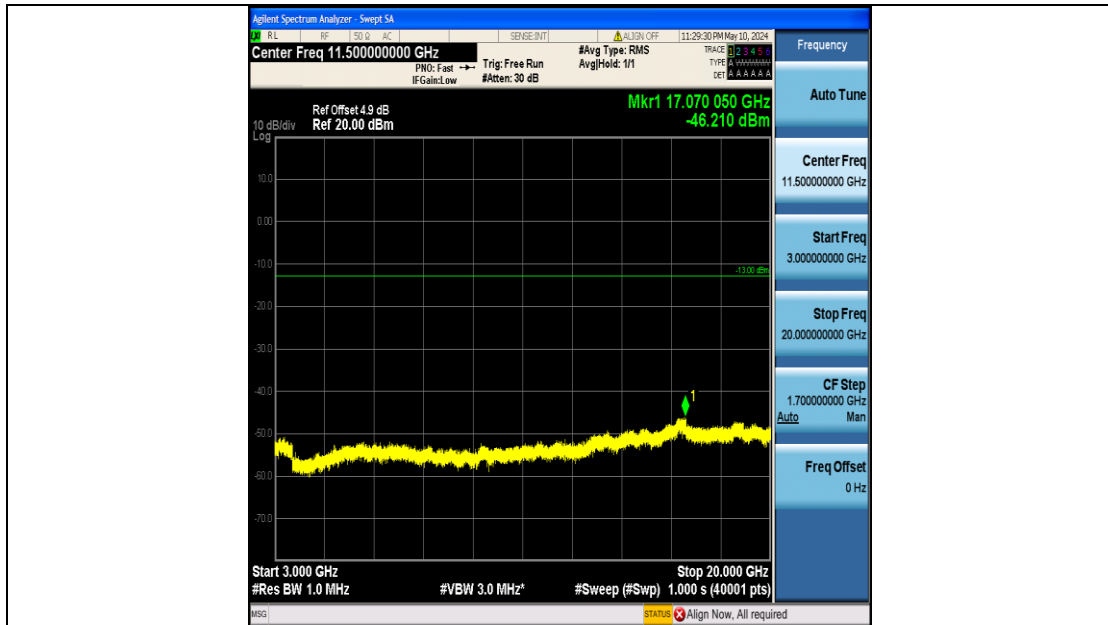

Band4\_10MHz\_QPSK\_20175\_50RB#0\_0.009~0.15\_0.009~0.15

Band4\_10MHz\_QPSK\_20175\_50RB#0\_0.15~30\_0.15~30

Band4\_10MHz\_QPSK\_20175\_50RB#0\_30~1000\_30~1000

Band4\_10MHz\_QPSK\_20175\_50RB#0\_1000~3000\_1000~3000