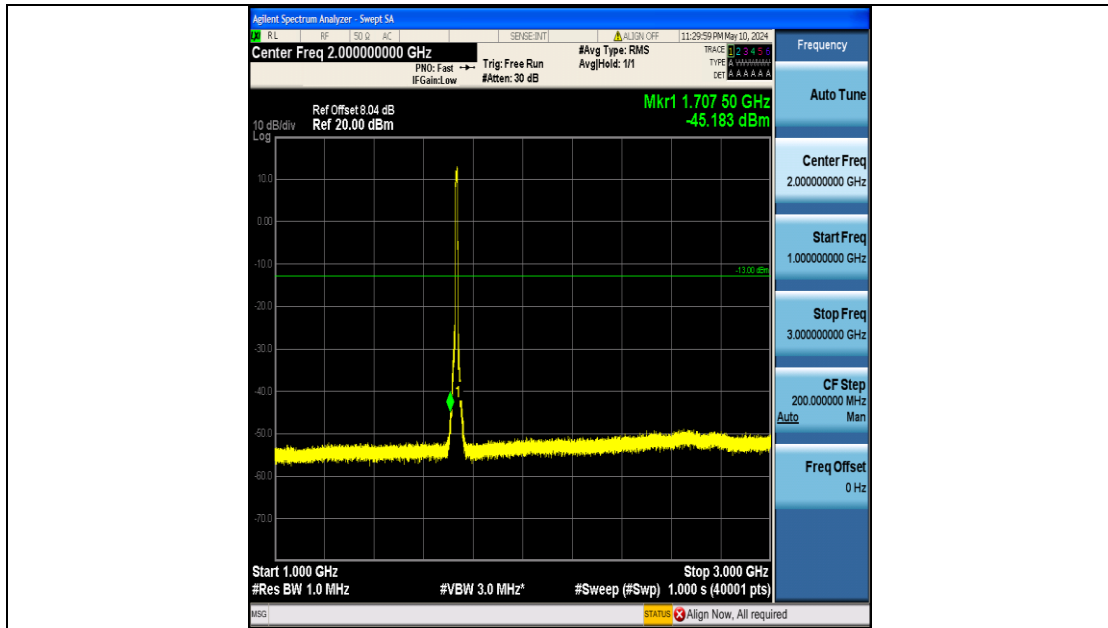

Band4_10MHz_16QAM_20175_50RB#0_1000~3000_1000~3000