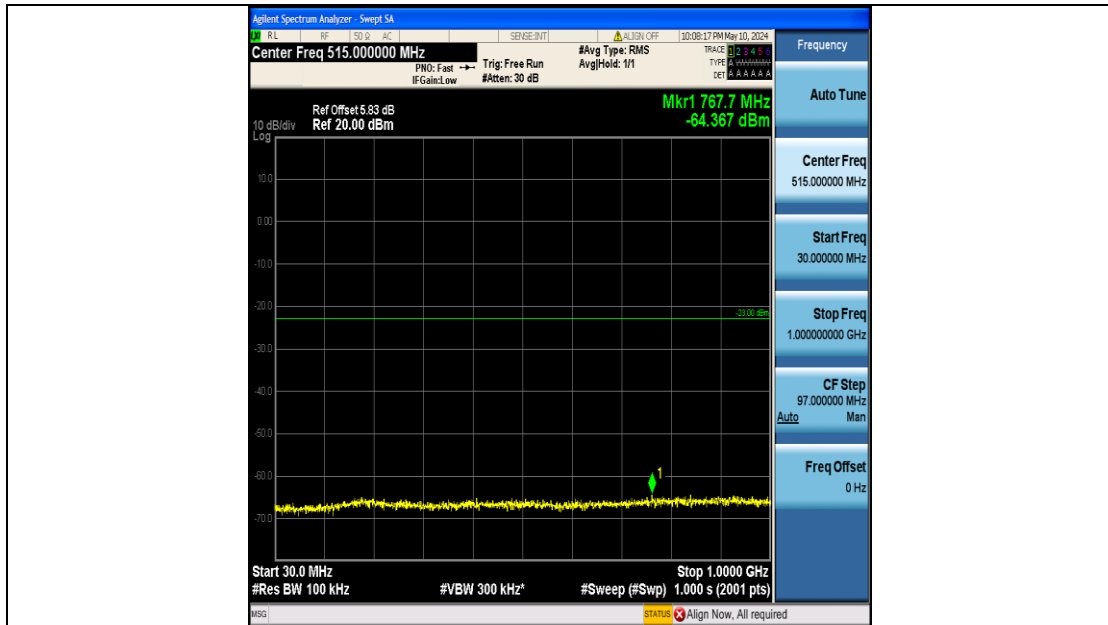

Band2_10MHz_16QAM_19150_50RB#0_30~1000_30~1000