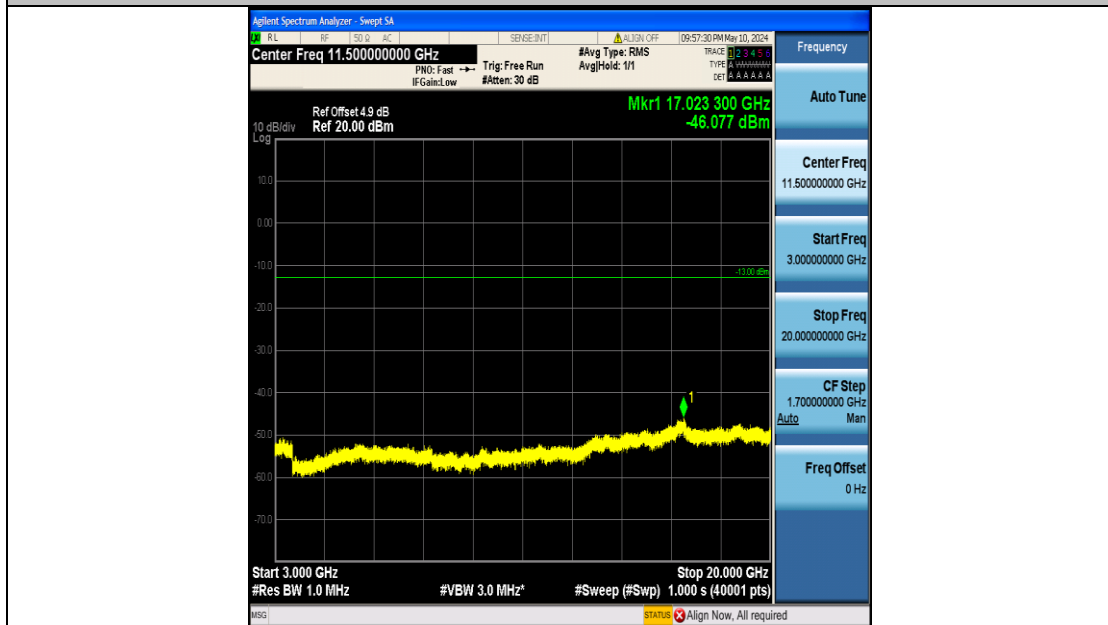

Band2_5MHz_QPSK_18900_25RB#0_3000~20000_3000~20000

Band2_5MHz_QPSK_19175_25RB#0_0.009~0.15_0.009~0.15

Band2_5MHz_QPSK_19175_25RB#0_0.15~30_0.15~30

Band2_5MHz_QPSK_19175_25RB#0_30~1000_30~1000

Band2_5MHz_QPSK_19175_25RB#0_1000~3000_1000~3000