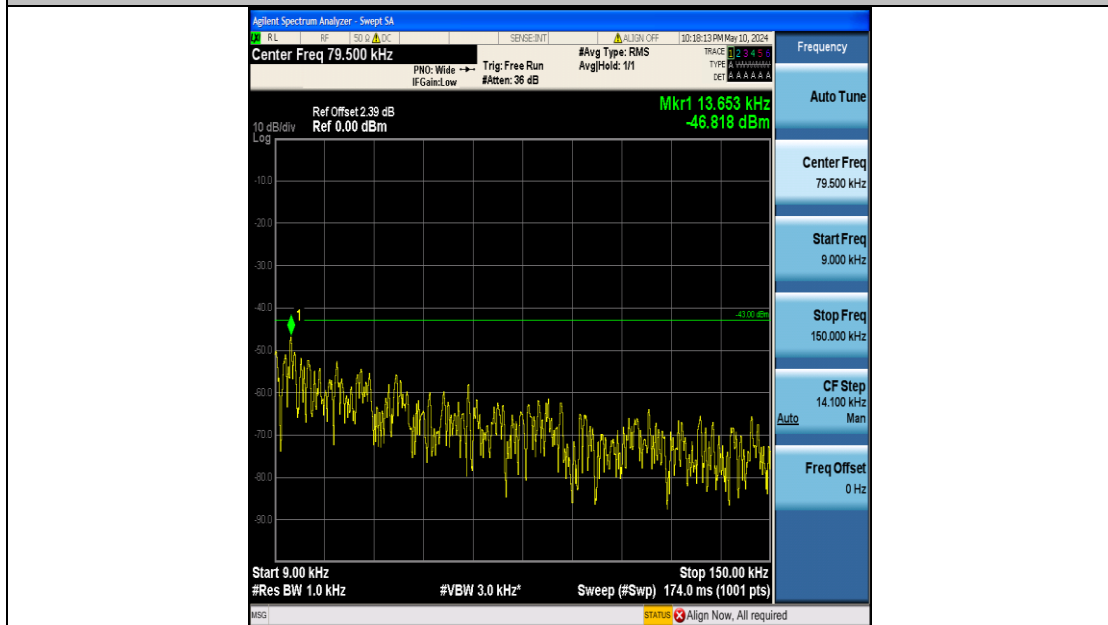

Band2_15MHz_QPSK_19125_75RB#0_0.009~0.15_0.009~0.15