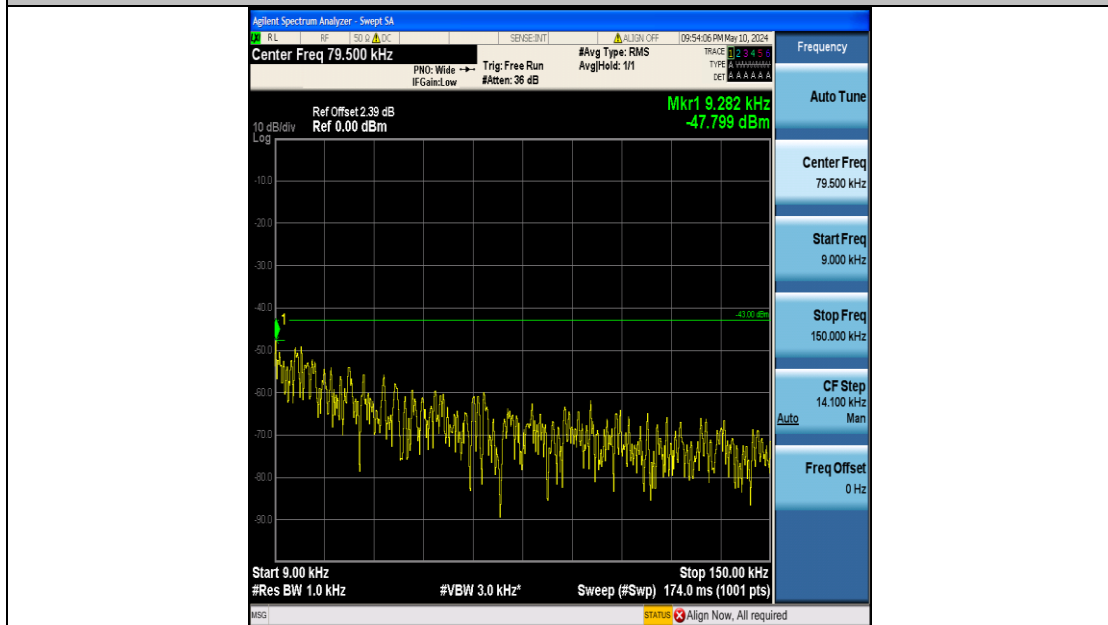

Band2_3MHz_16QAM_19185_15RB#0_3000~20000_3000~20000

Band2_5MHz_QPSK_18625_25RB#0_0.009~0.15_0.009~0.15

Band2_5MHz_QPSK_18625_25RB#0_0.15~30_0.15~30

Band2_5MHz_QPSK_18625_25RB#0_30~1000_30~1000

Band2_5MHz_QPSK_18625_25RB#0_1000~3000_1000~3000