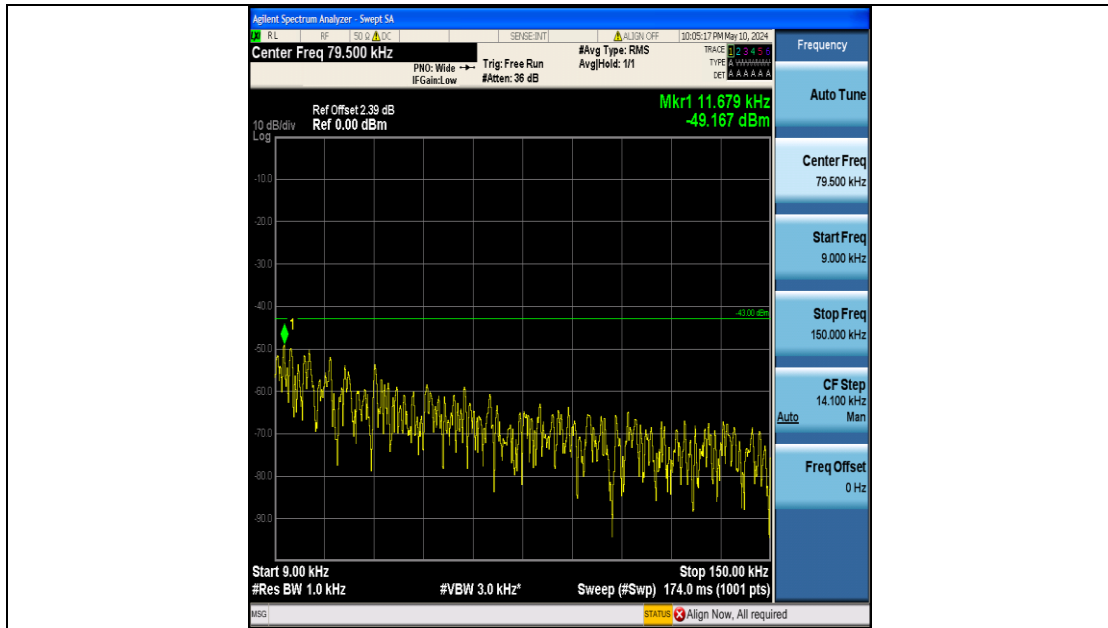

Band2_10MHz_16QAM_18650_50RB#0_0.009~0.15_0.009~0.15