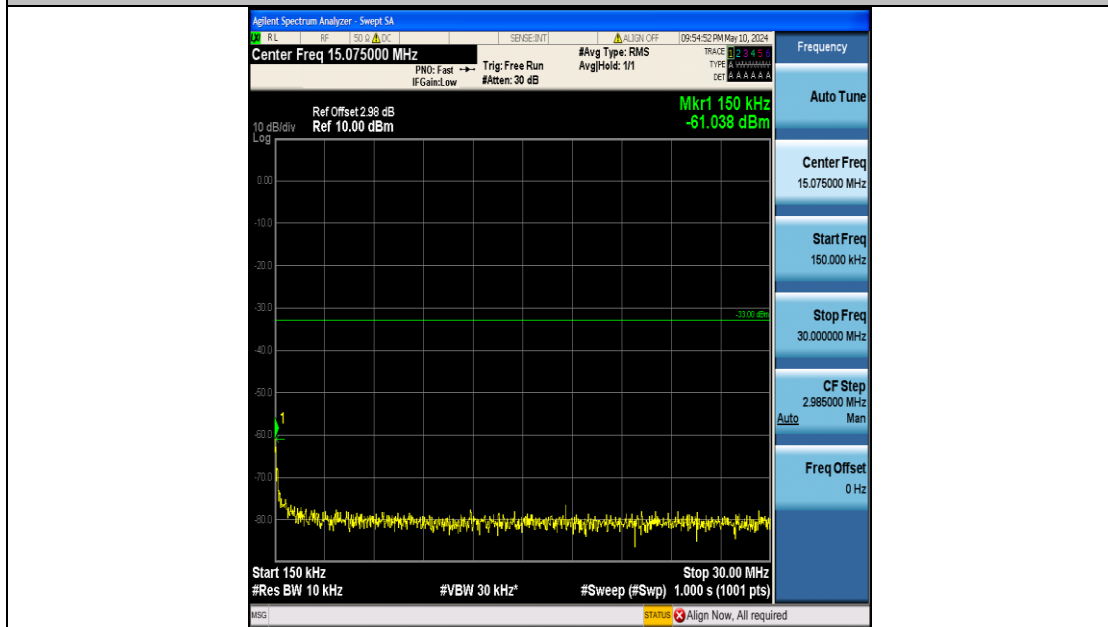

Band2_5MHz_16QAM_18625_25RB#0_0.15~30_0.15~30