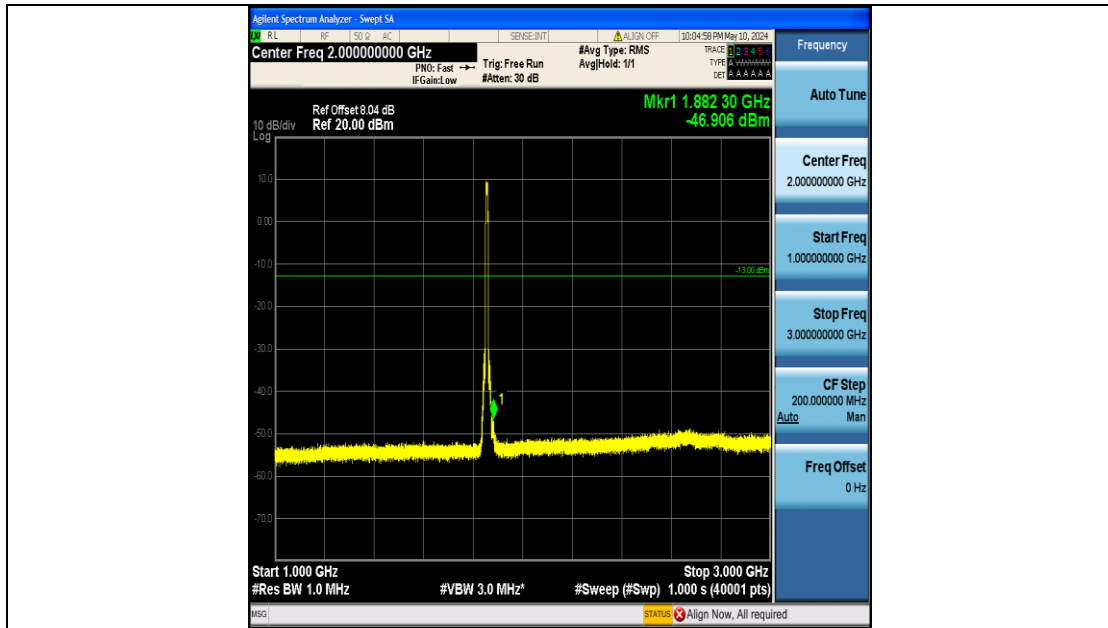

Band2_5MHz_16QAM_19175_25RB#0_3000~20000_3000~20000

Band2_10MHz_QPSK_18650_50RB#0_0.009~0.15_0.009~0.15

Band2_10MHz_QPSK_18650_50RB#0_0.15~30_0.15~30

Band2_10MHz_QPSK_18650_50RB#0_30~1000_30~1000

Band2_10MHz_QPSK_18650_50RB#0_1000~3000_1000~3000