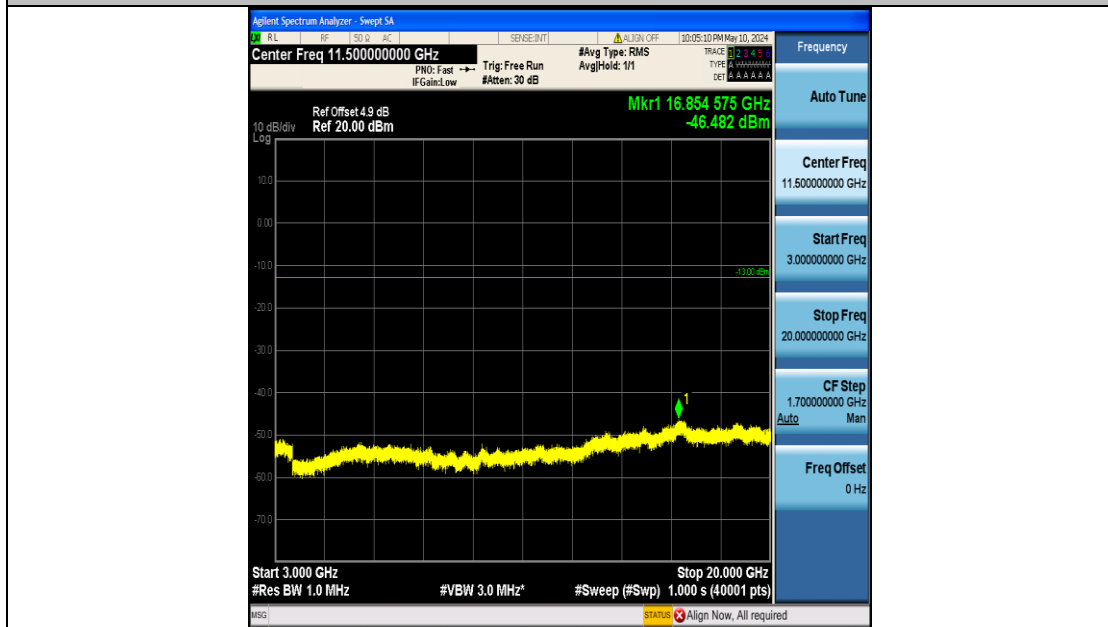

Band2_5MHz_16QAM_19175_25RB#0_3000~20000_3000~20000

Band2_10MHz_QPSK_18650_50RB#0_0.009~0.15_0.009~0.15

Band2_10MHz_QPSK_18650_50RB#0_0.15~30_0.15~30

Band2_10MHz_QPSK_18650_50RB#0_30~1000_30~1000

Band2_10MHz_QPSK_18650_50RB#0_1000~3000_1000~3000