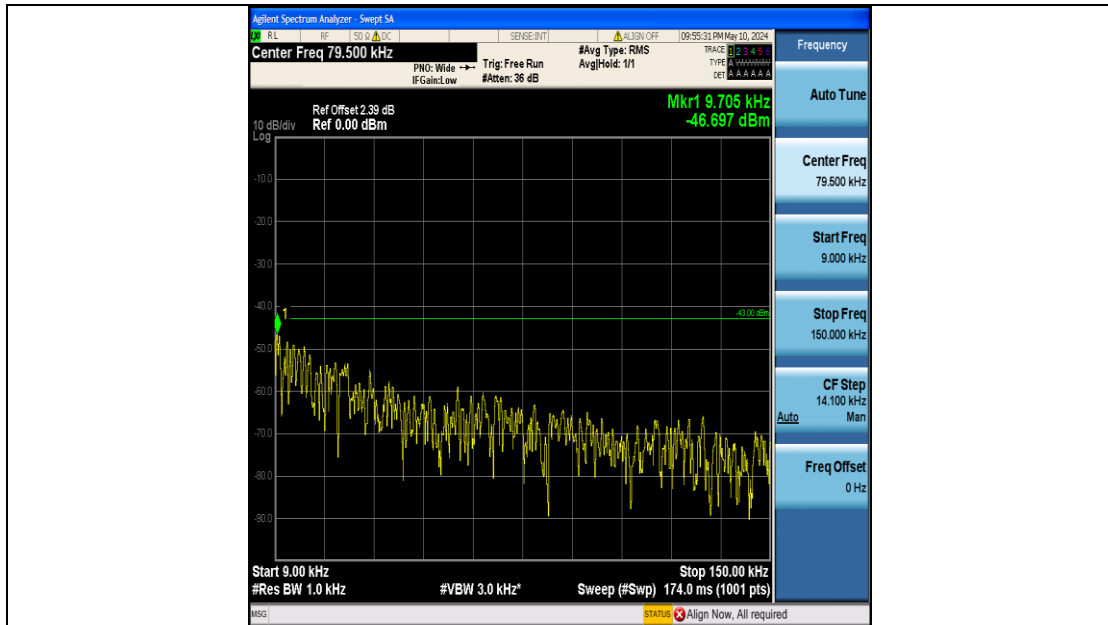

Band2_5MHz_QPSK_18900_25RB#0_0.009~0.15_0.009~0.15