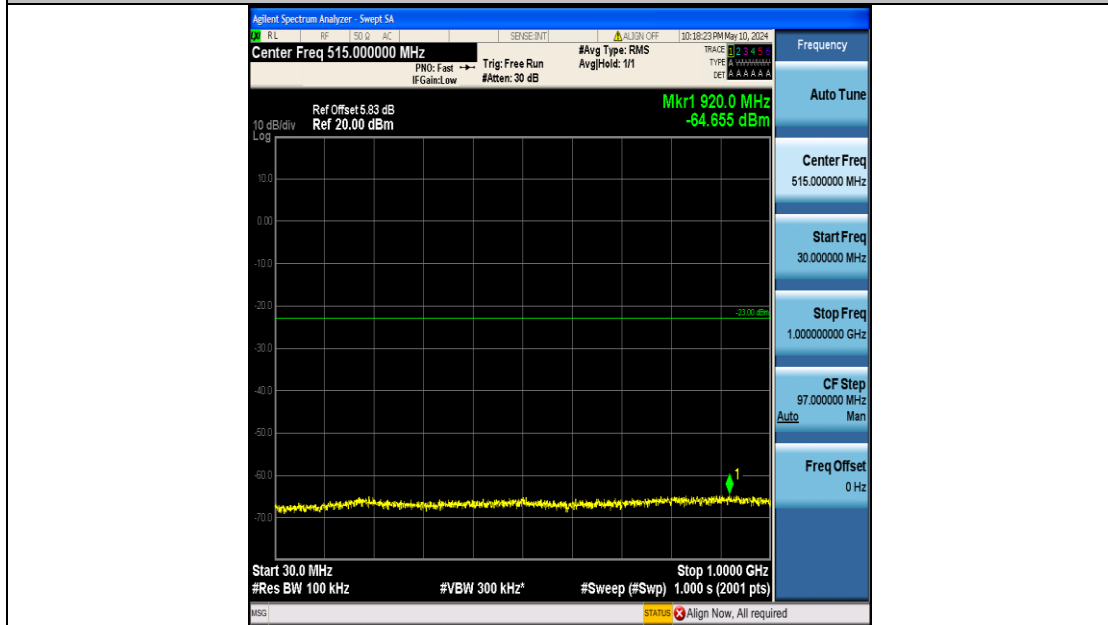

Band2_15MHz_QPSK_19125_75RB#0_30~1000_30~1000