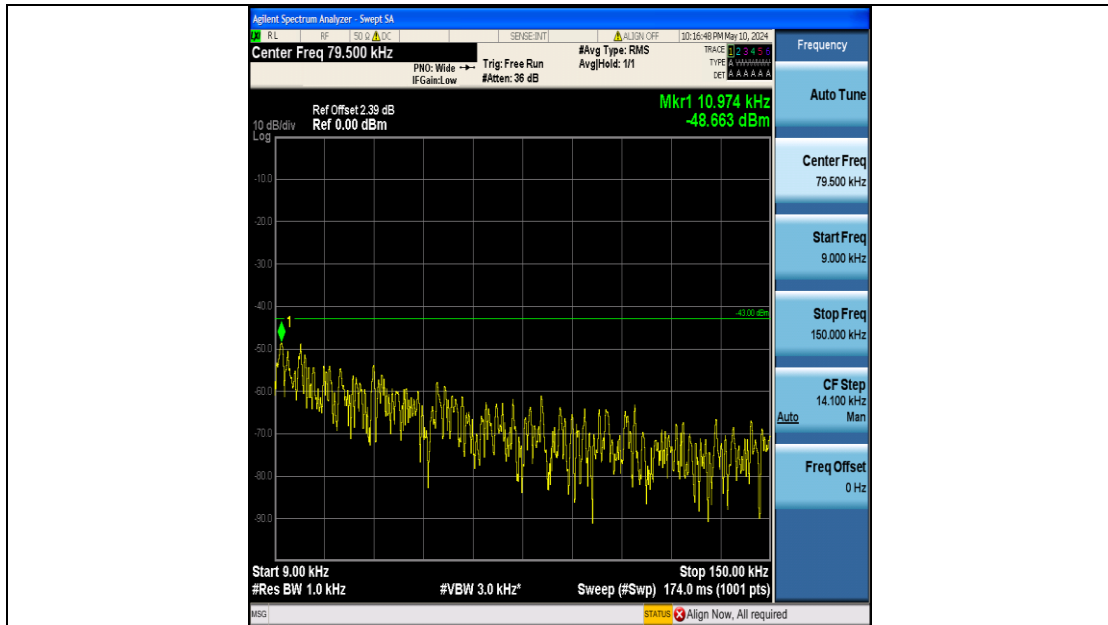

Band2_15MHz_QPSK_18900_75RB#0_0.009~0.15_0.009~0.15