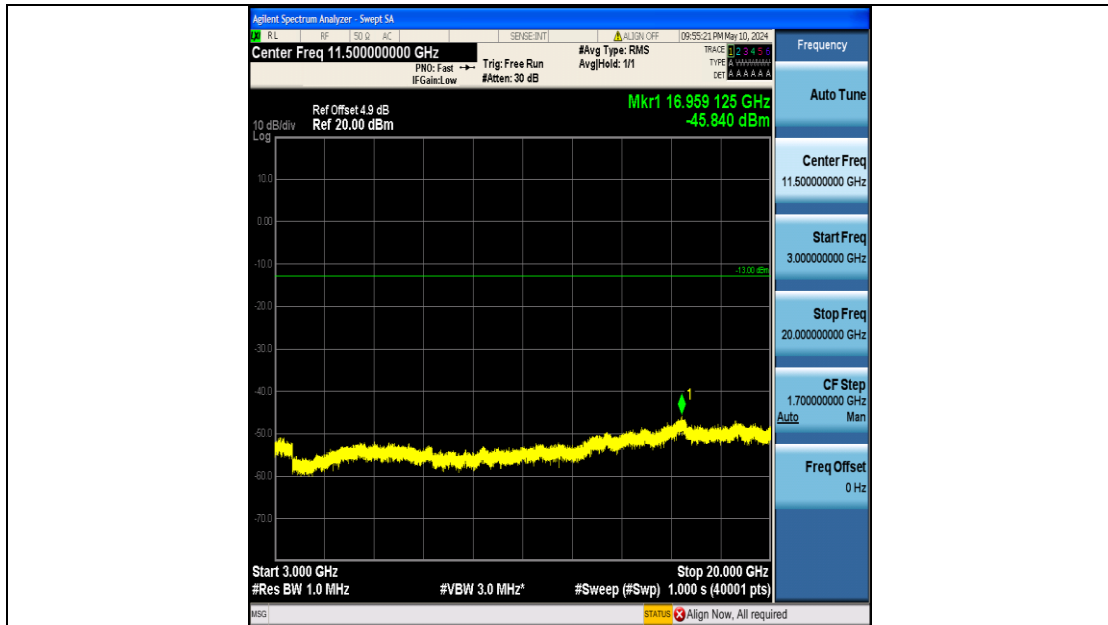

Band2_5MHz_QPSK_19175_25RB#0_3000~20000_3000~20000

Band2_5MHz_16QAM_18625_25RB#0_0.009~0.15_0.009~0.15

Band2_5MHz_16QAM_18625_25RB#0_0.15~30_0.15~30

Band2_5MHz_16QAM_18625_25RB#0_30~1000_30~1000

Band2_5MHz_16QAM_18625_25RB#0_1000~3000_1000~3000