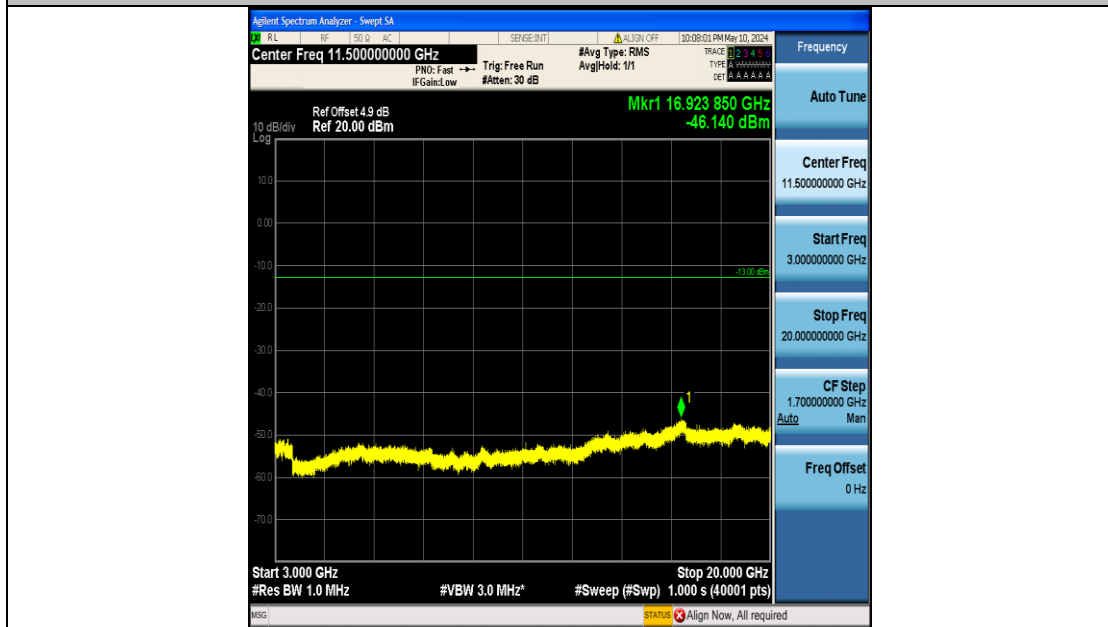

Band2_10MHz_QPSK_18900_50RB#0_3000~20000_3000~20000

Band2_10MHz_QPSK_19150_50RB#0_0.009~0.15_0.009~0.15

Band2_10MHz_QPSK_19150_50RB#0_0.15~30_0.15~30

Band2_10MHz_QPSK_19150_50RB#0_30~1000_30~1000

Band2_10MHz_QPSK_19150_50RB#0_1000~3000_1000~3000