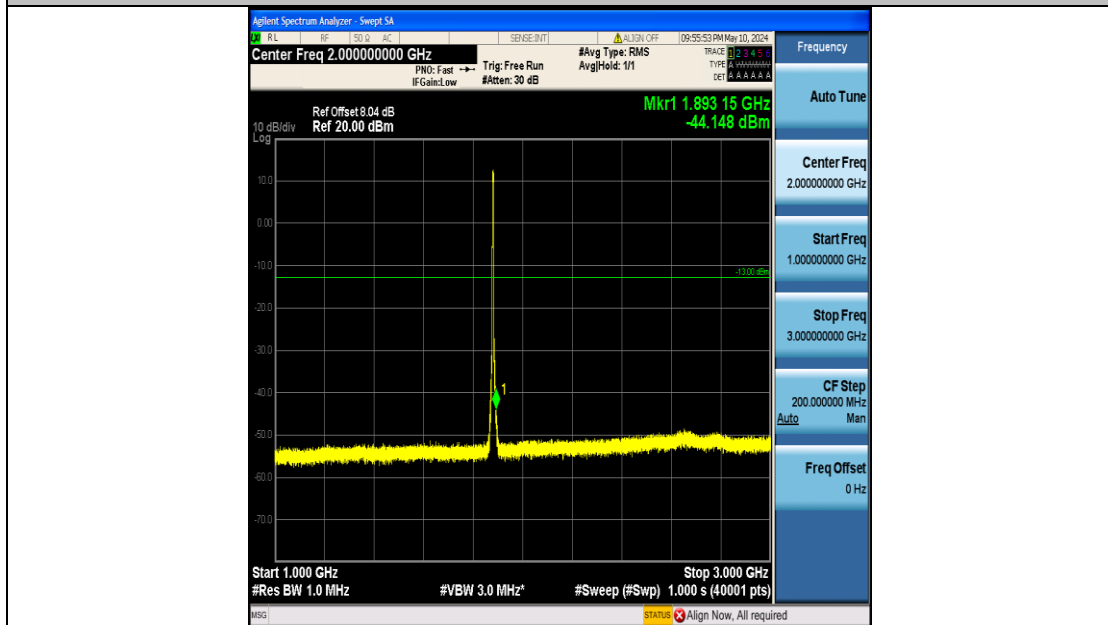

Band2_5MHz_QPSK_18625_25RB#0_3000~20000_3000~20000

Band2_5MHz_QPSK_18900_25RB#0_0.009~0.15_0.009~0.15

Band2_5MHz_QPSK_18900_25RB#0_0.15~30_0.15~30

Band2_5MHz_QPSK_18900_25RB#0_30~1000_30~1000

Band2_5MHz_QPSK_18900_25RB#0_1000~3000_1000~3000