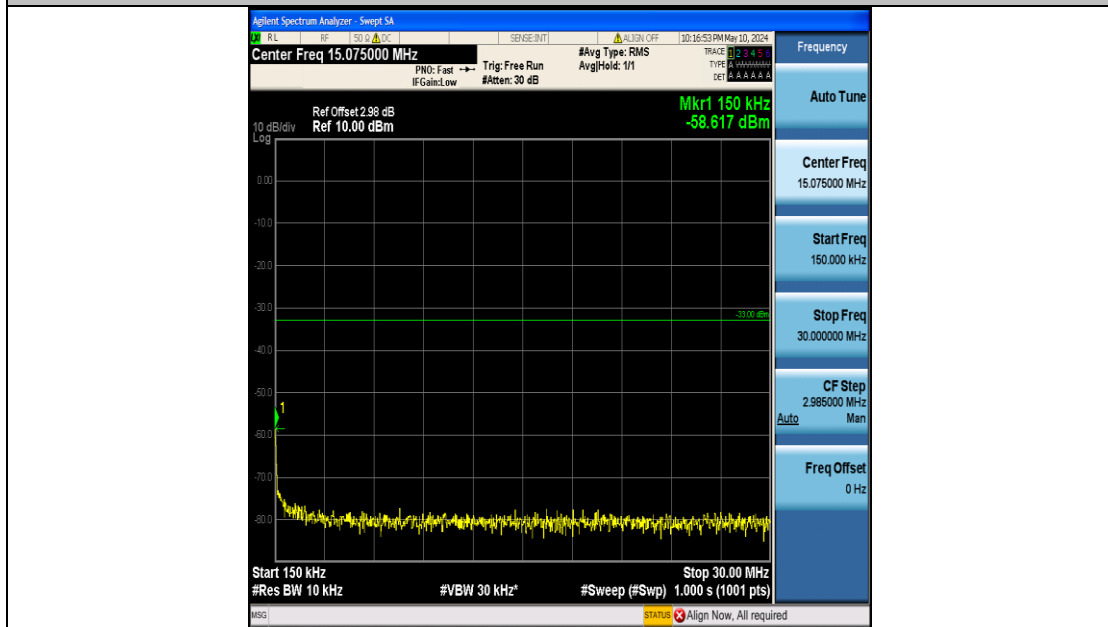

Band2_15MHz_QPSK_18900_75RB#0_0.15~30_0.15~30