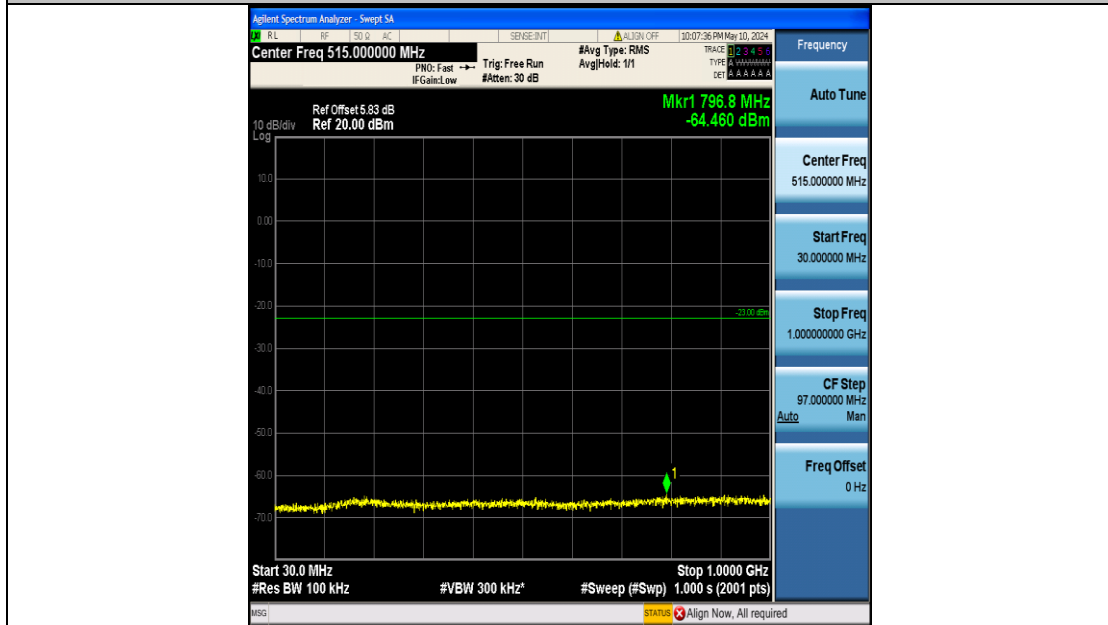

Band2_10MHz_QPSK_19150_50RB#0_30~1000_30~1000