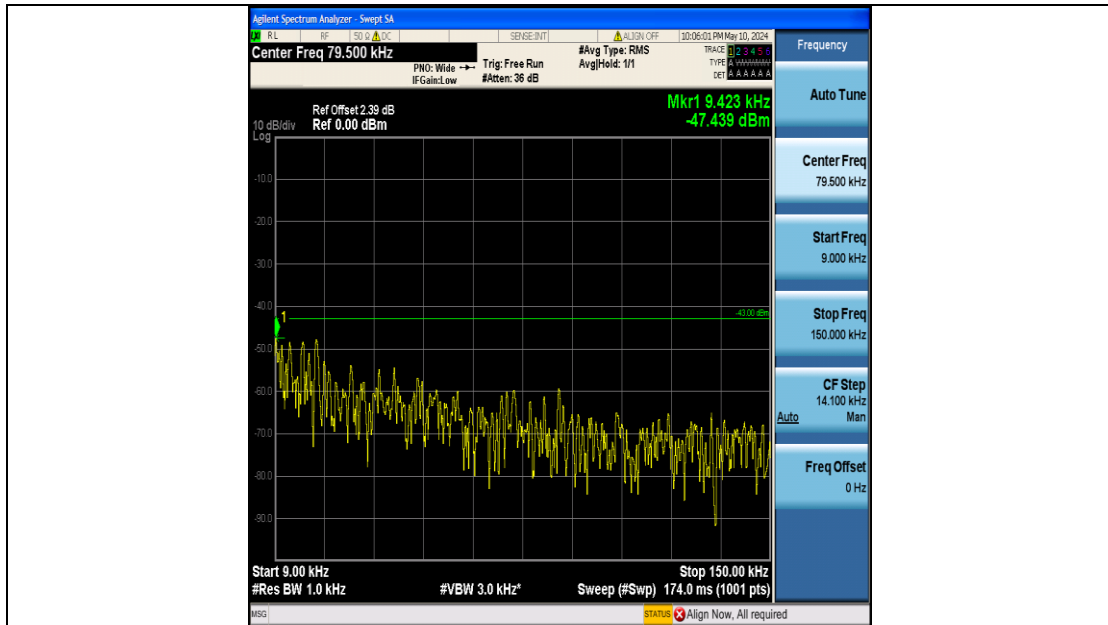

Band2_10MHz_QPSK_18900_50RB#0_0.009~0.15_0.009~0.15