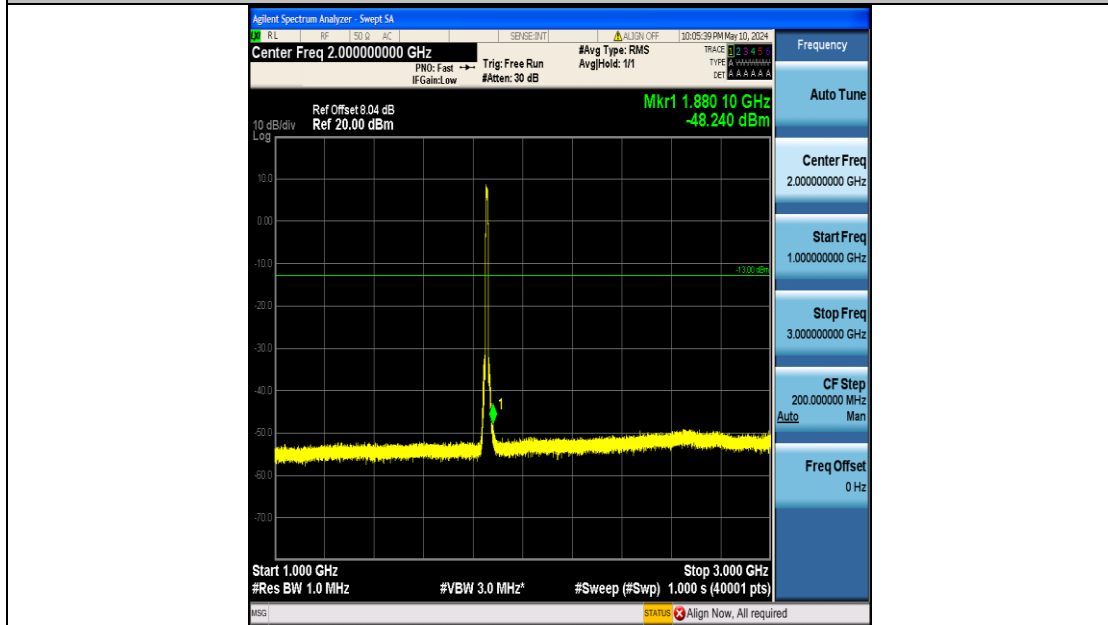

Band2_10MHz_QPSK_19150_50RB#0_3000~20000_3000~20000

Band2_10MHz_16QAM_18650_50RB#0_0.009~0.15_0.009~0.15

Band2_10MHz_16QAM_18650_50RB#0_0.15~30_0.15~30

Band2_10MHz_16QAM_18650_50RB#0_30~1000_30~1000

Band2_10MHz_16QAM_18650_50RB#0_1000~3000_1000~3000