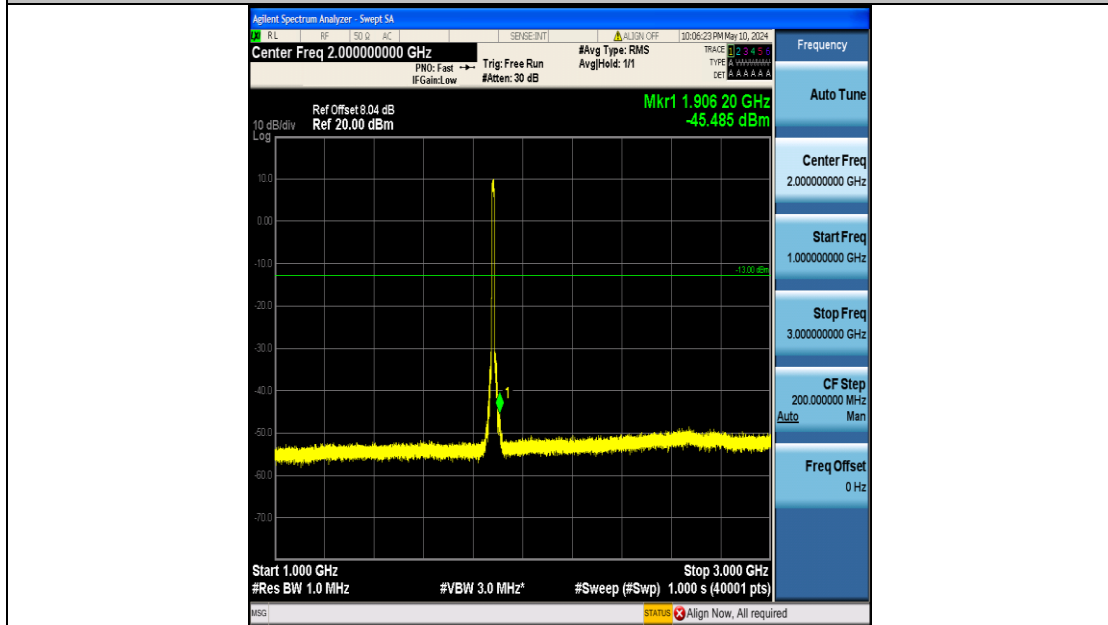

Band2_10MHz_QPSK_18650_50RB#0_3000~20000_3000~20000

Band2_10MHz_QPSK_18900_50RB#0_0.009~0.15_0.009~0.15

Band2_10MHz_QPSK_18900_50RB#0_0.15~30_0.15~30

Band2_10MHz_QPSK_18900_50RB#0_30~1000_30~1000

Band2_10MHz_QPSK_18900_50RB#0_1000~3000_1000~3000