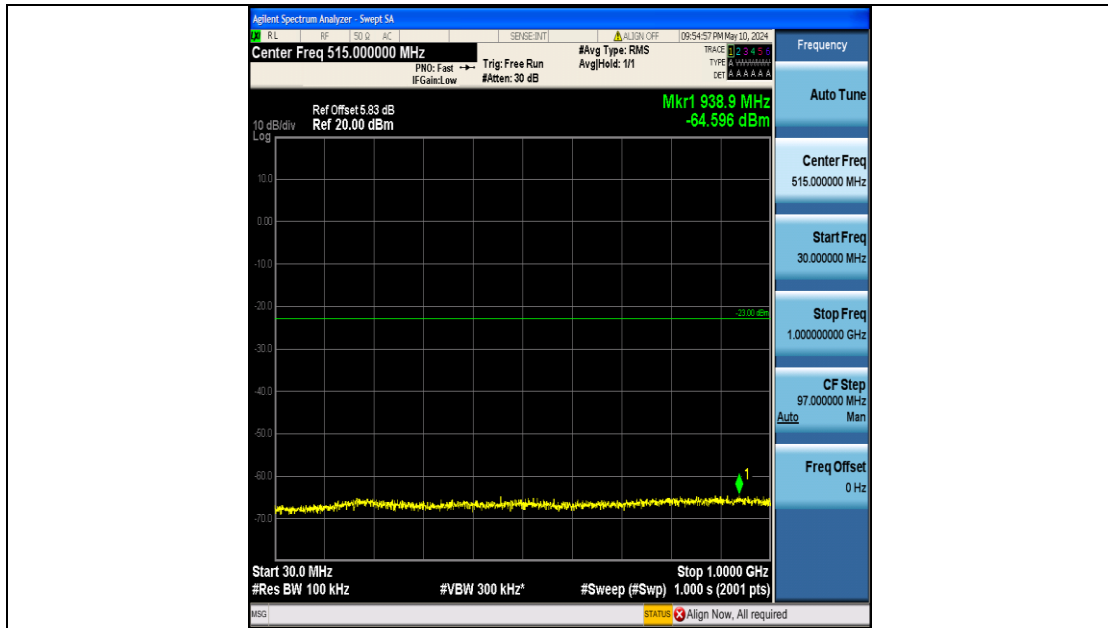

Band2_5MHz_16QAM_18625_25RB#0_30~1000_30~1000