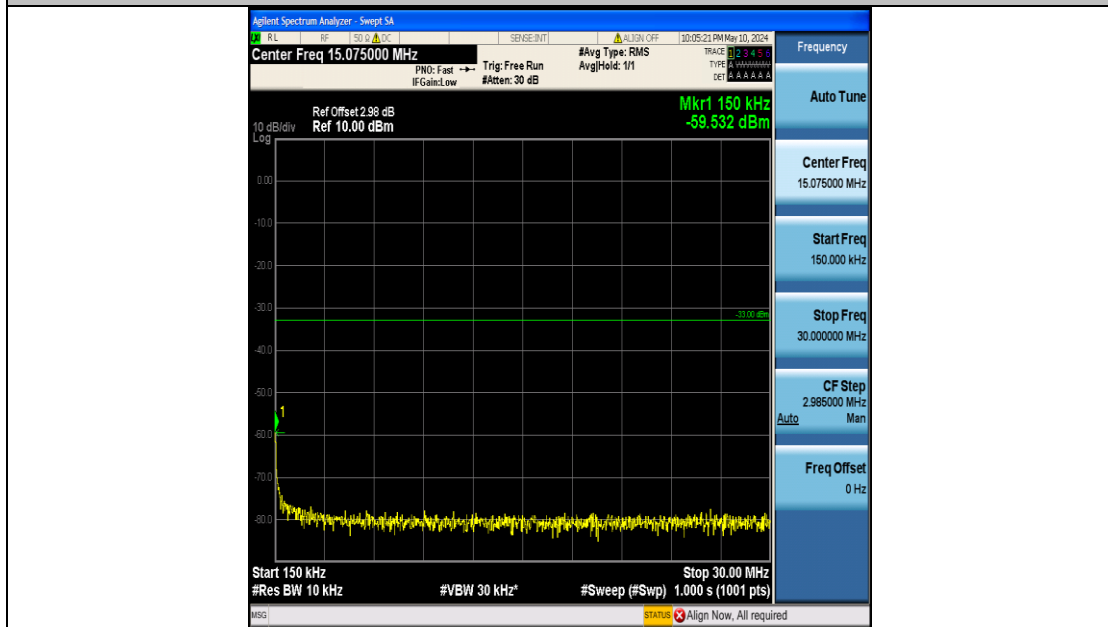

Band2_10MHz_16QAM_18650_50RB#0_0.15~30_0.15~30