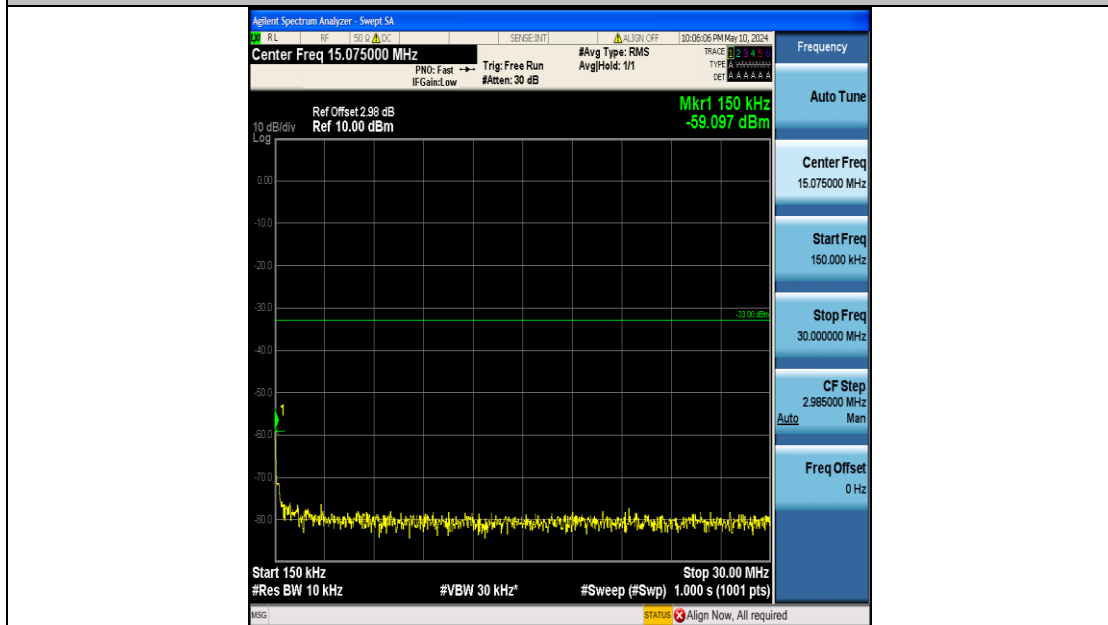

Band2_10MHz_QPSK_18900_50RB#0_0.15~30_0.15~30