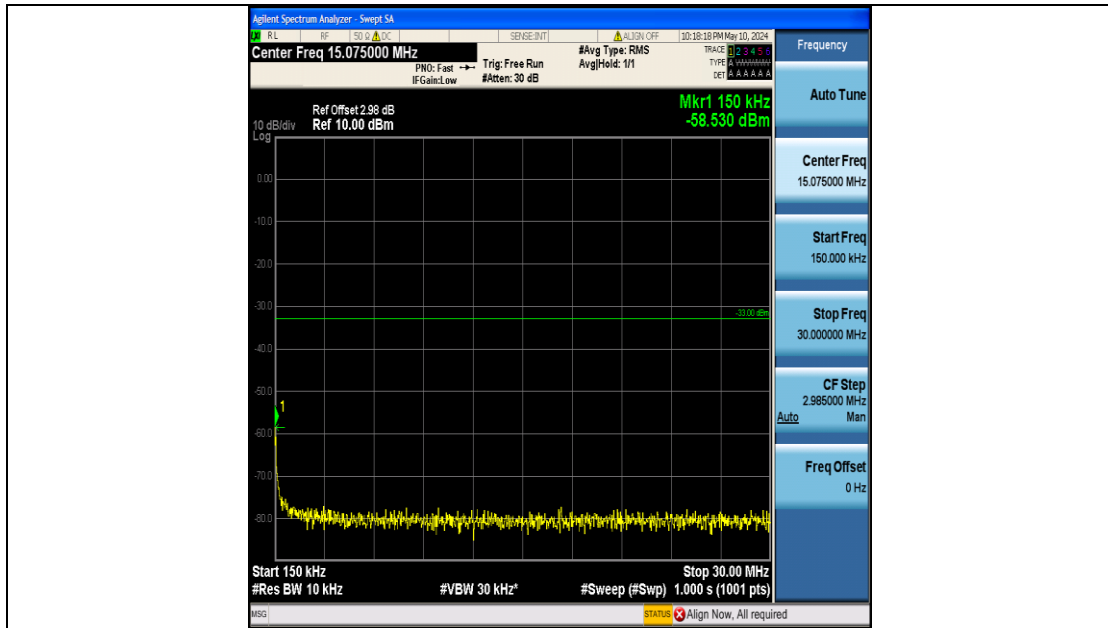

Band2_15MHz_QPSK_19125_75RB#0_0.15~30_0.15~30