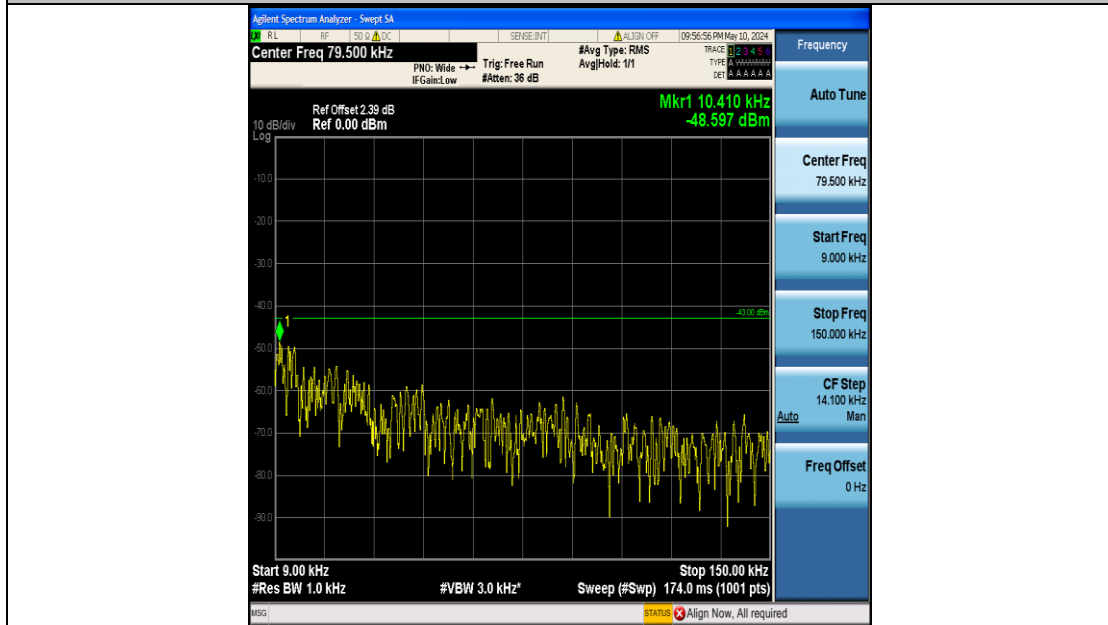

Band2_5MHz_QPSK_19175_25RB#0_0.009~0.15_0.009~0.15