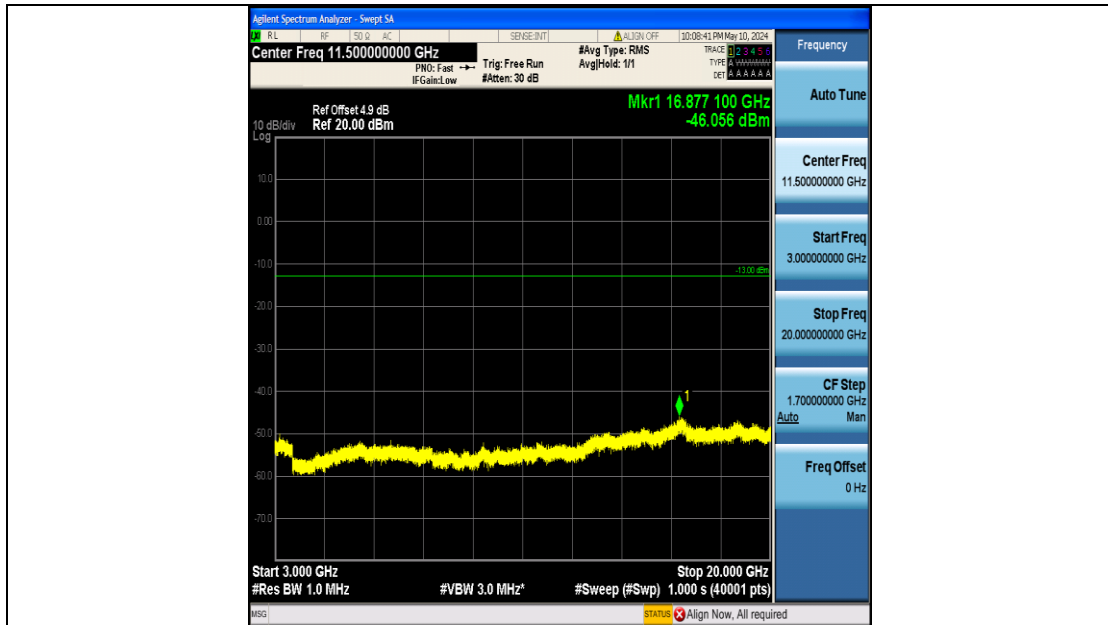

Band2_10MHz_16QAM_18900_50RB#0_3000~20000_3000~20000

Band2_10MHz_16QAM_19150_50RB#0_0.009~0.15_0.009~0.15

Band2_10MHz_16QAM_19150_50RB#0_0.15~30_0.15~30

Band2_10MHz_16QAM_19150_50RB#0_30~1000_30~1000

Band2_10MHz_16QAM_19150_50RB#0_1000~3000_1000~3000