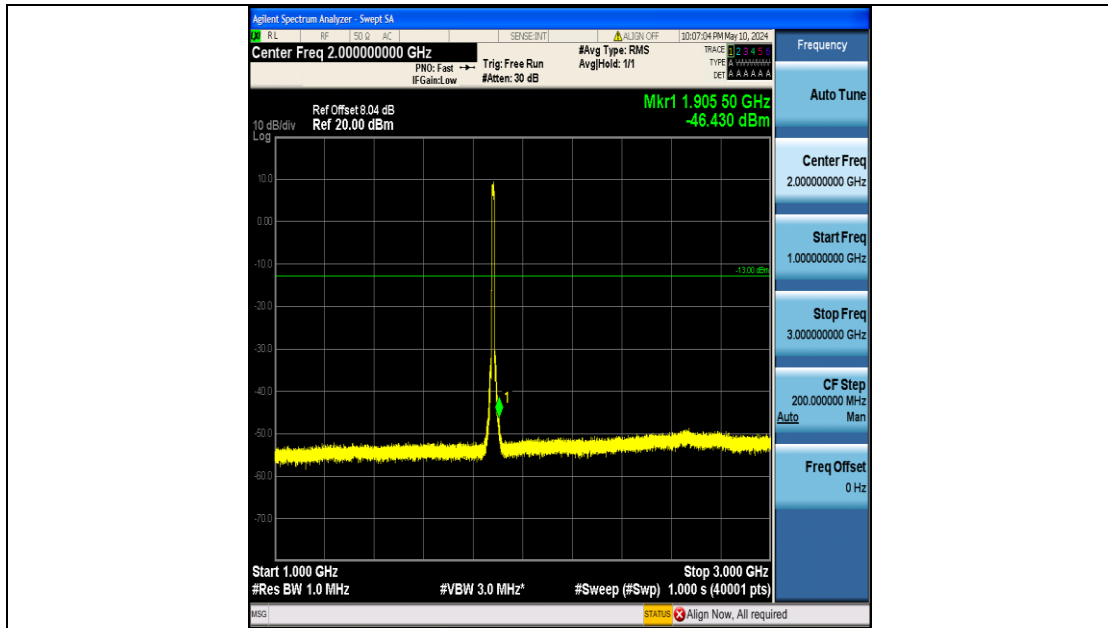

Band2_10MHz_16QAM_18650_50RB#0_3000~20000_3000~20000

Band2_10MHz_16QAM_18900_50RB#0_0.009~0.15_0.009~0.15

Band2_10MHz_16QAM_18900_50RB#0_0.15~30_0.15~30

Band2_10MHz_16QAM_18900_50RB#0_30~1000_30~1000

Band2_10MHz_16QAM_18900_50RB#0_1000~3000_1000~3000