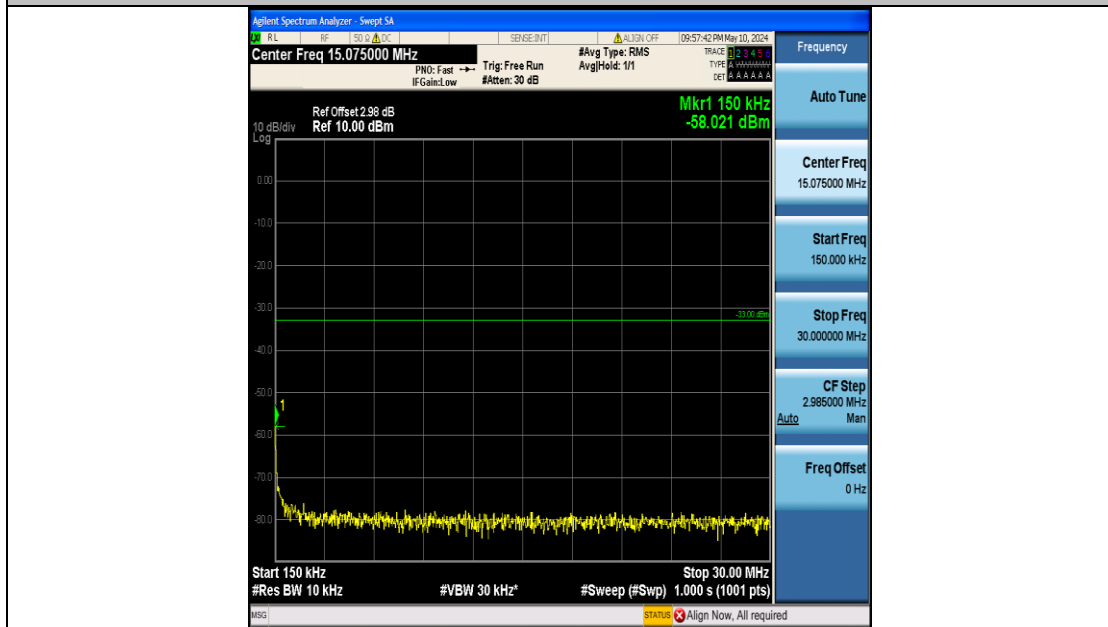

Band2_5MHz_16QAM_19175_25RB#0_0.15~30_0.15~30