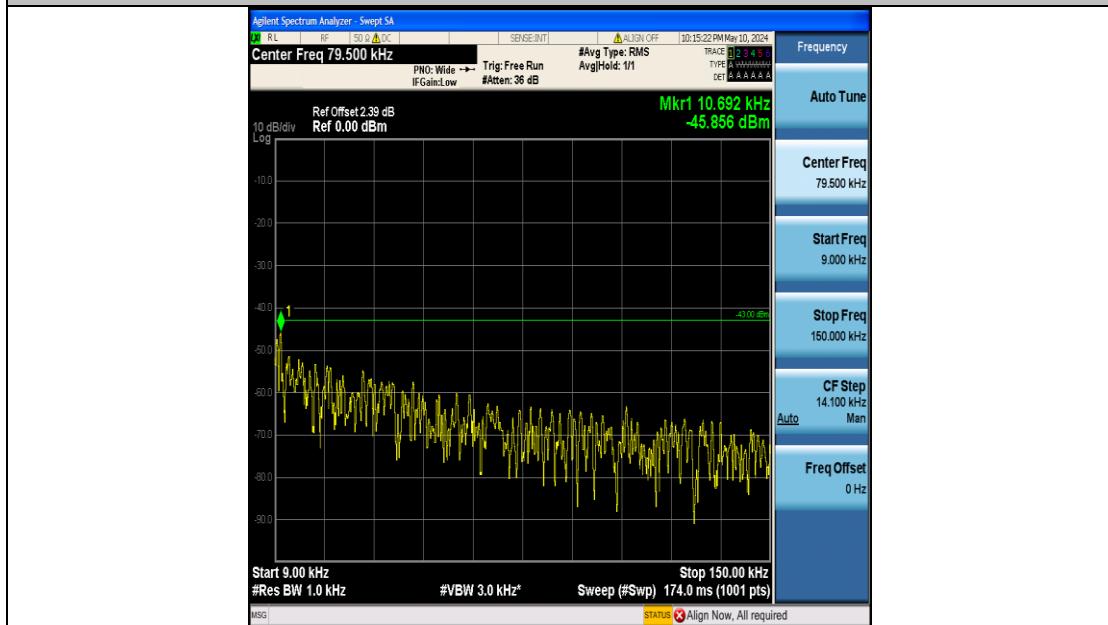

Band2_15MHz_QPSK_18675_75RB#0_0.009~0.15_0.009~0.15