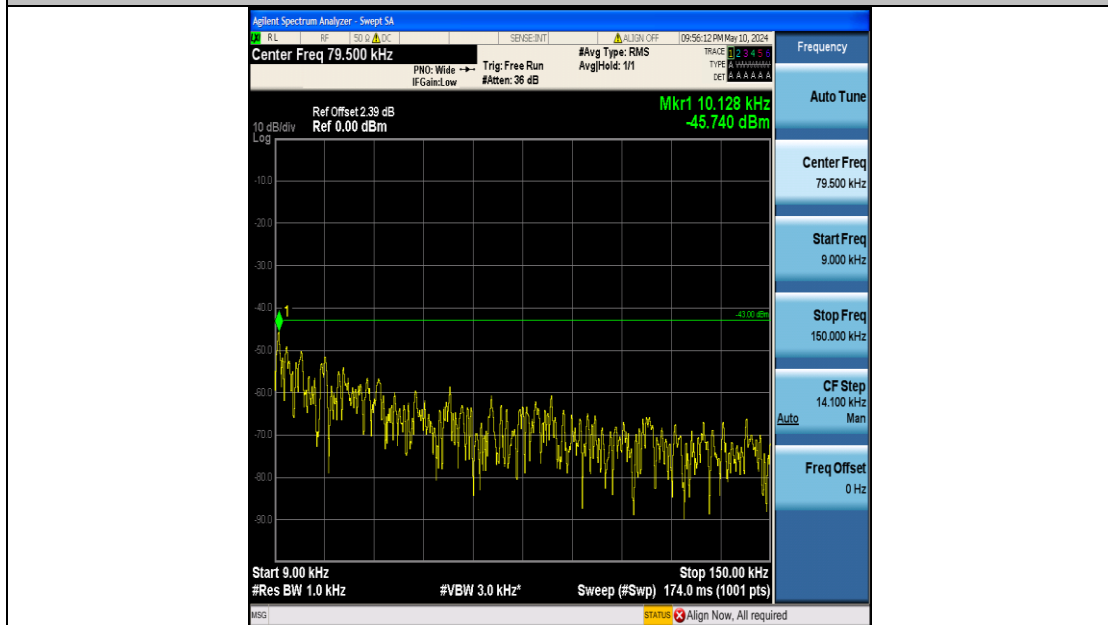

Band2_5MHz_16QAM_18900_25RB#0_0.009~0.15_0.009~0.15