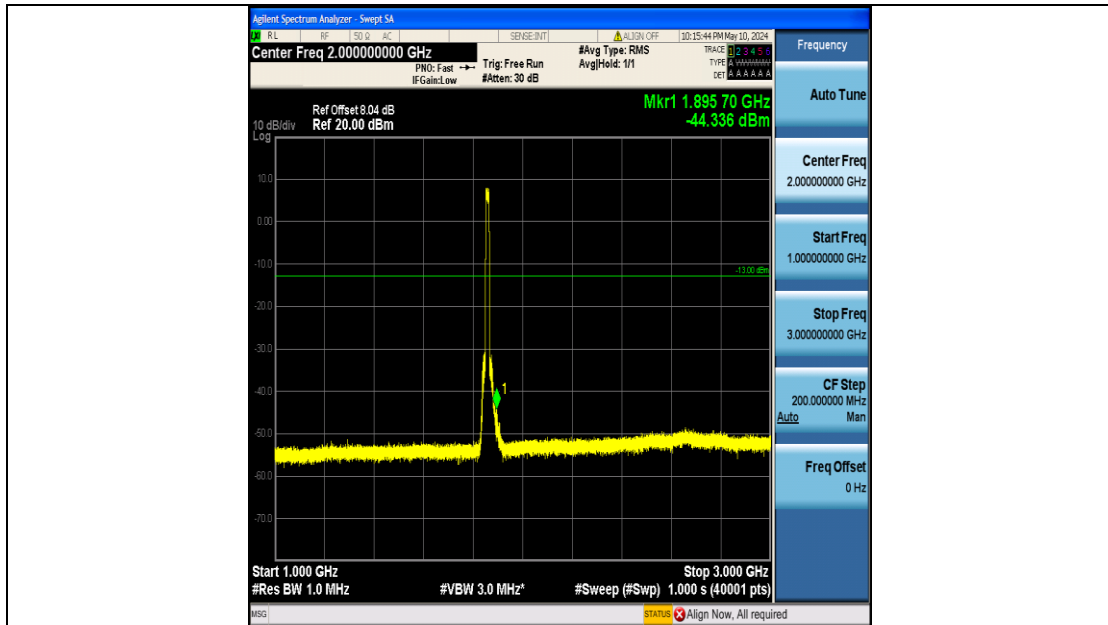

Band2_10MHz_16QAM_19150_50RB#0_3000~20000_3000~20000

Band2_15MHz_QPSK_18675_75RB#0_0.009~0.15_0.009~0.15

Band2_15MHz_QPSK_18675_75RB#0_0.15~30_0.15~30

Band2_15MHz_QPSK_18675_75RB#0_30~1000_30~1000

Band2_15MHz_QPSK_18675_75RB#0_1000~3000_1000~3000