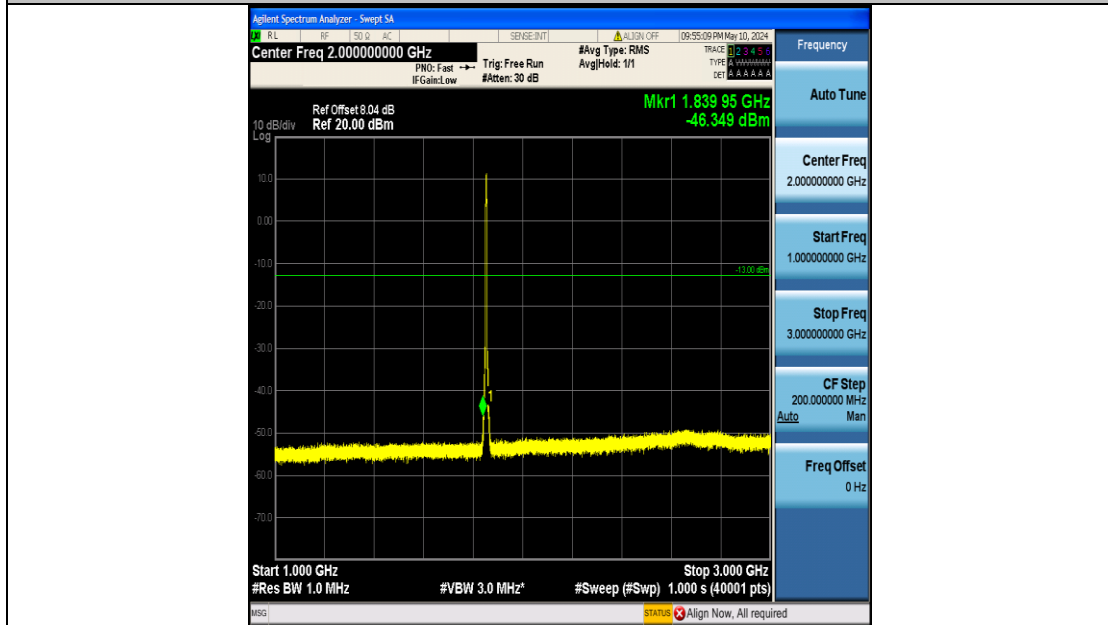

Band2_5MHz_QPSK_19175_25RB#0_3000~20000_3000~20000

Band2_5MHz_16QAM_18625_25RB#0_0.009~0.15_0.009~0.15

Band2_5MHz_16QAM_18625_25RB#0_0.15~30_0.15~30

Band2_5MHz_16QAM_18625_25RB#0_30~1000_30~1000

Band2_5MHz_16QAM_18625_25RB#0_1000~3000_1000~3000