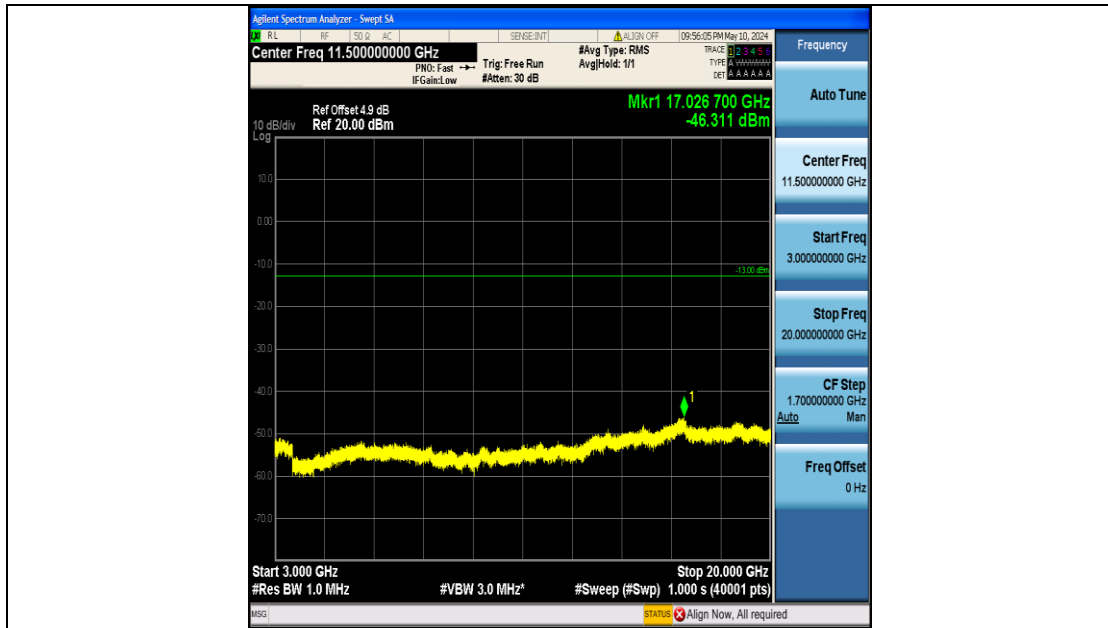

Band2_5MHz_QPSK_18625_25RB#0_3000~20000_3000~20000

Band2_5MHz_QPSK_18900_25RB#0_0.009~0.15_0.009~0.15

Band2_5MHz_QPSK_18900_25RB#0_0.15~30_0.15~30

Band2_5MHz_QPSK_18900_25RB#0_30~1000_30~1000

Band2_5MHz_QPSK_18900_25RB#0_1000~3000_1000~3000