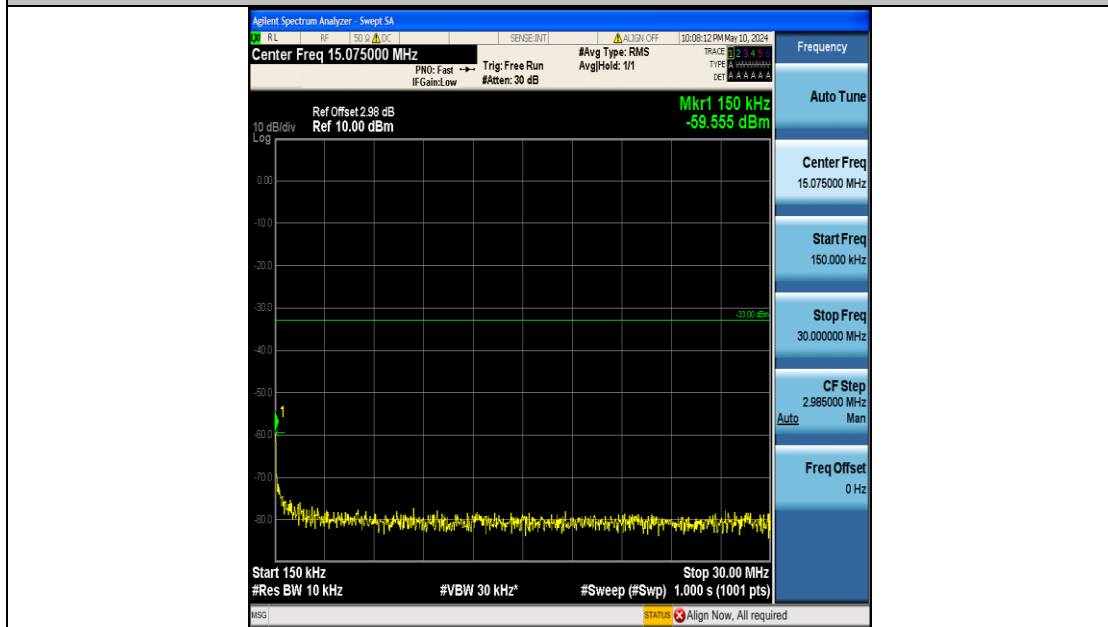

Band2_10MHz_16QAM_19150_50RB#0_0.15~30_0.15~30