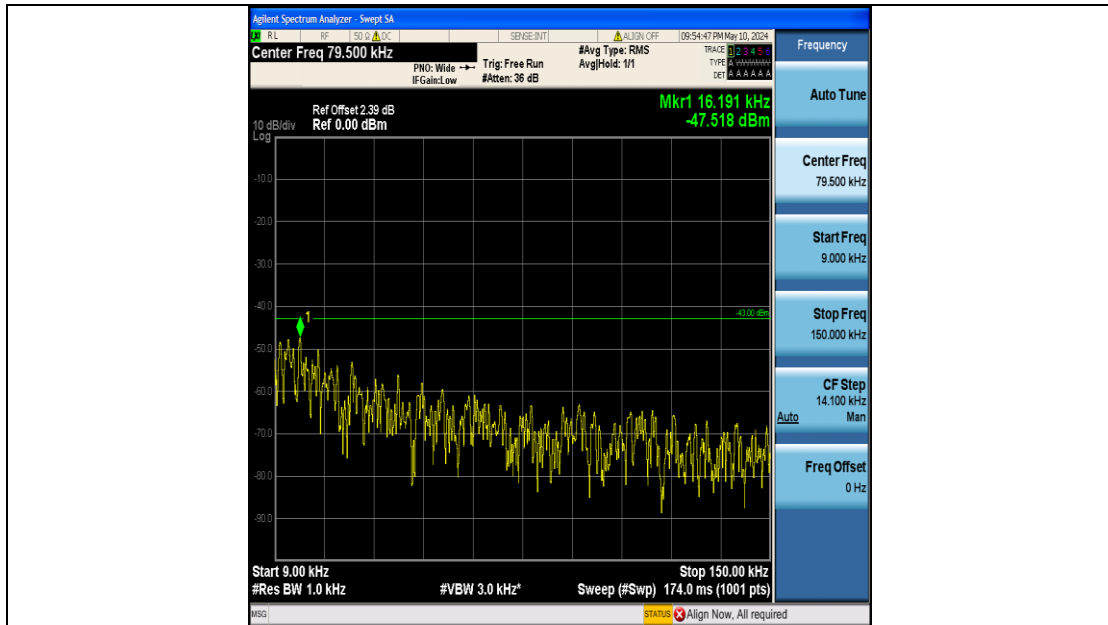

Band2_5MHz_16QAM_18625_25RB#0_0.009~0.15_0.009~0.15