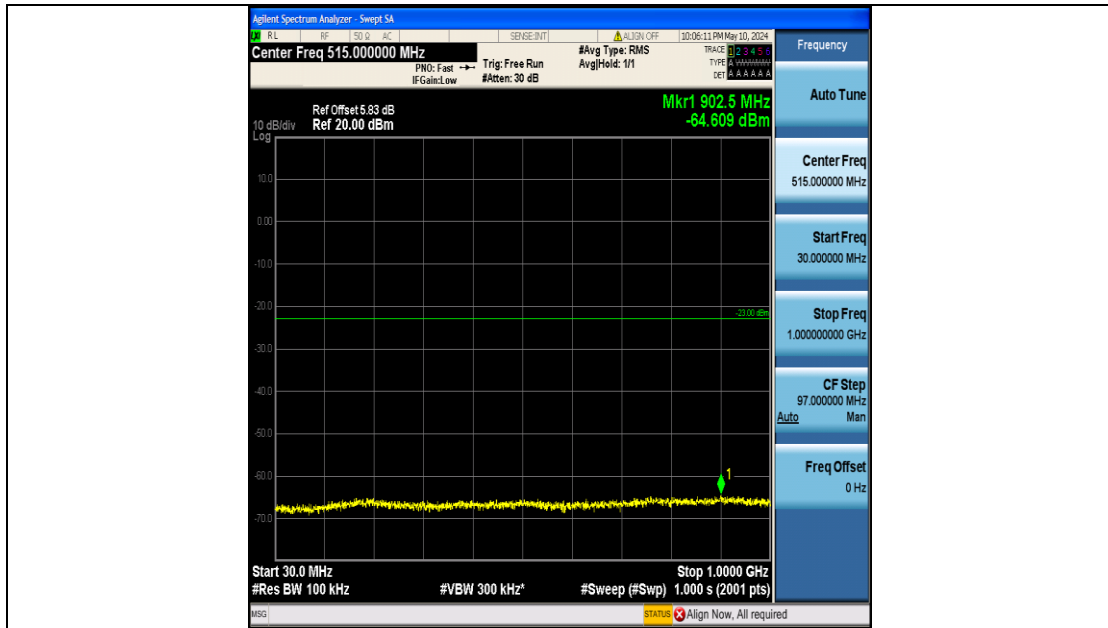

Band2_10MHz_QPSK_18900_50RB#0_30~1000_30~1000