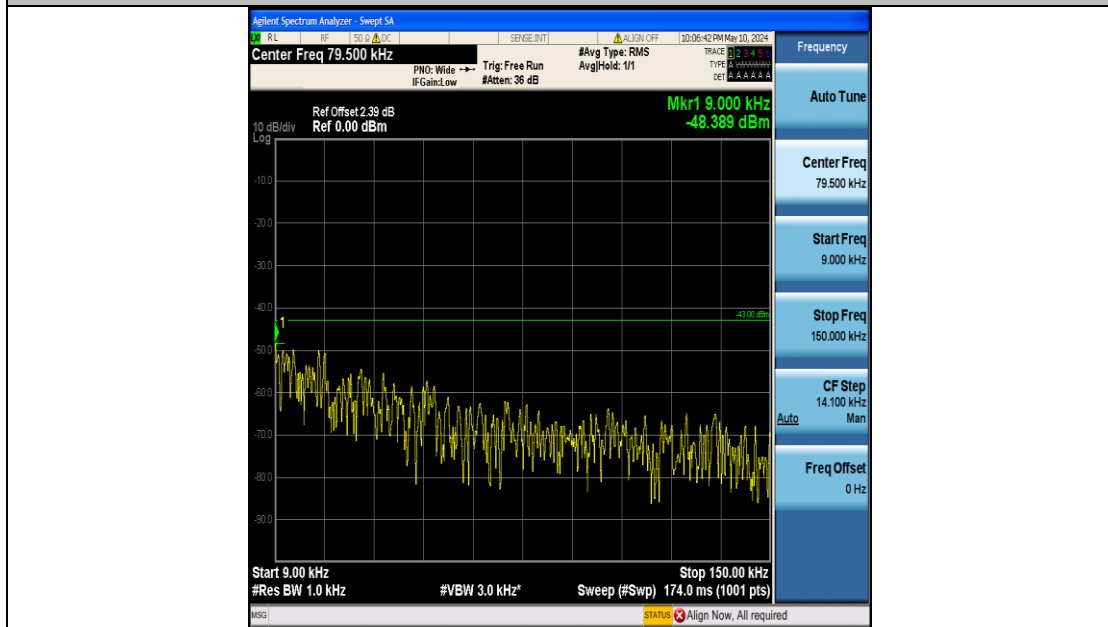

Band2_10MHz_16QAM_18900_50RB#0_0.009~0.15_0.009~0.15