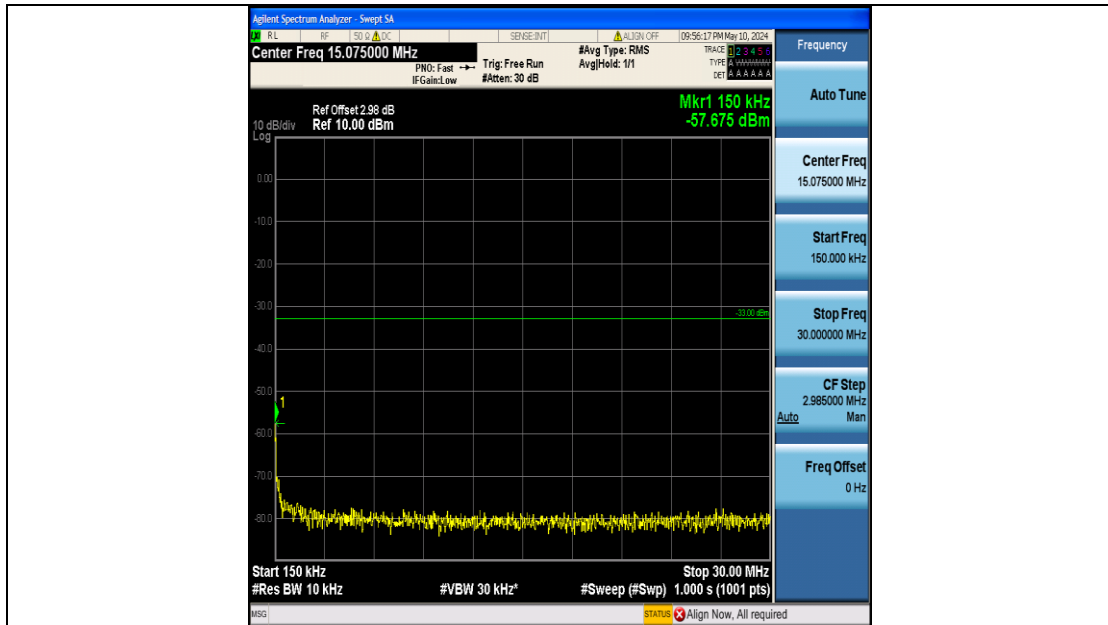

Band2_5MHz_16QAM_18900_25RB#0_0.15~30_0.15~30