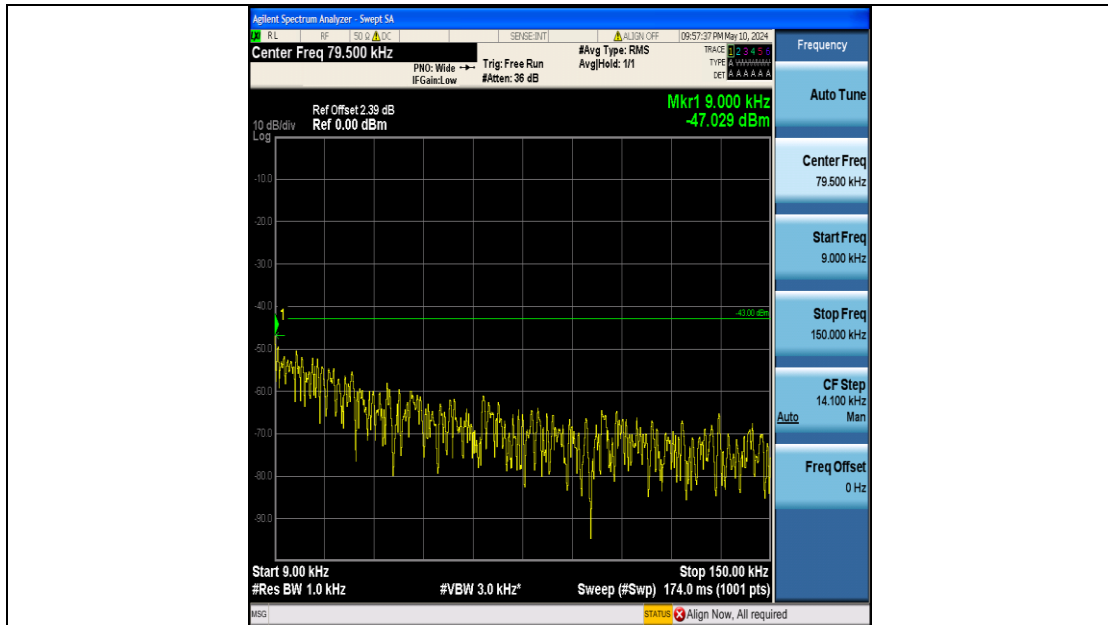

Band2_5MHz_16QAM_19175_25RB#0_0.009~0.15_0.009~0.15