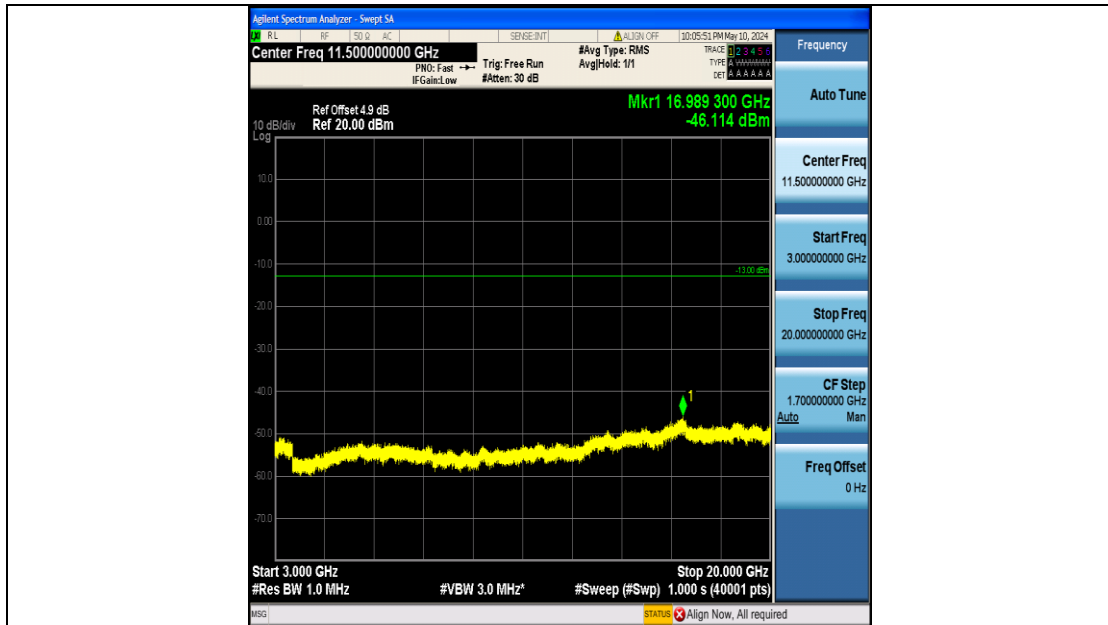

Band2_10MHz_QPSK_19150_50RB#0_3000~20000_3000~20000

Band2_10MHz_16QAM_18650_50RB#0_0.009~0.15_0.009~0.15

Band2_10MHz_16QAM_18650_50RB#0_0.15~30_0.15~30

Band2_10MHz_16QAM_18650_50RB#0_30~1000_30~1000

Band2_10MHz_16QAM_18650_50RB#0_1000~3000_1000~3000