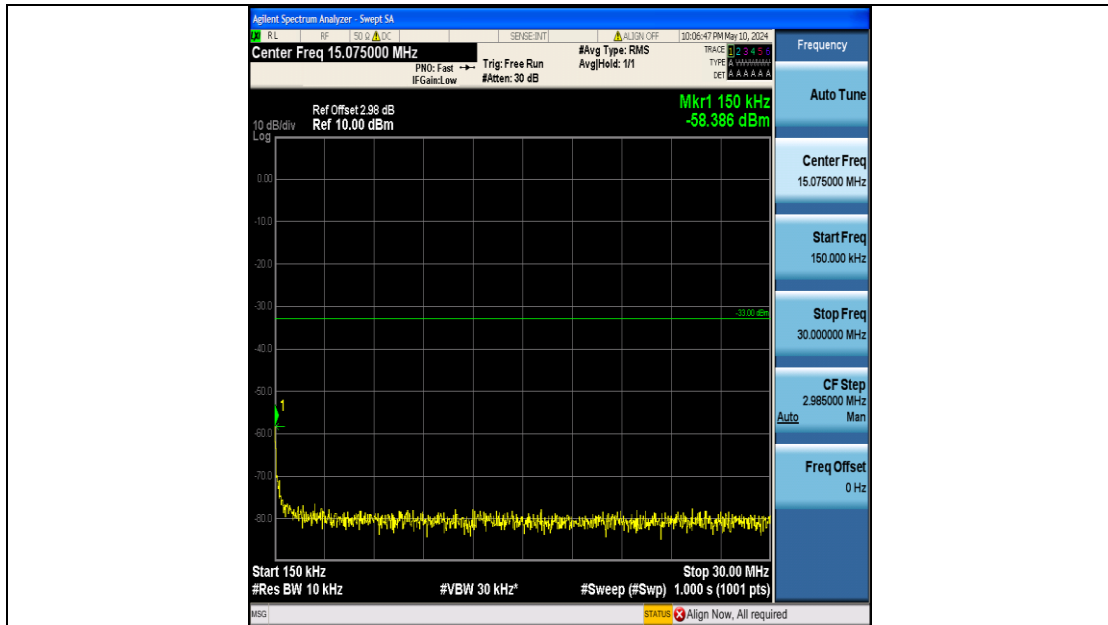

Band2_10MHz_16QAM_18900_50RB#0_0.15~30_0.15~30