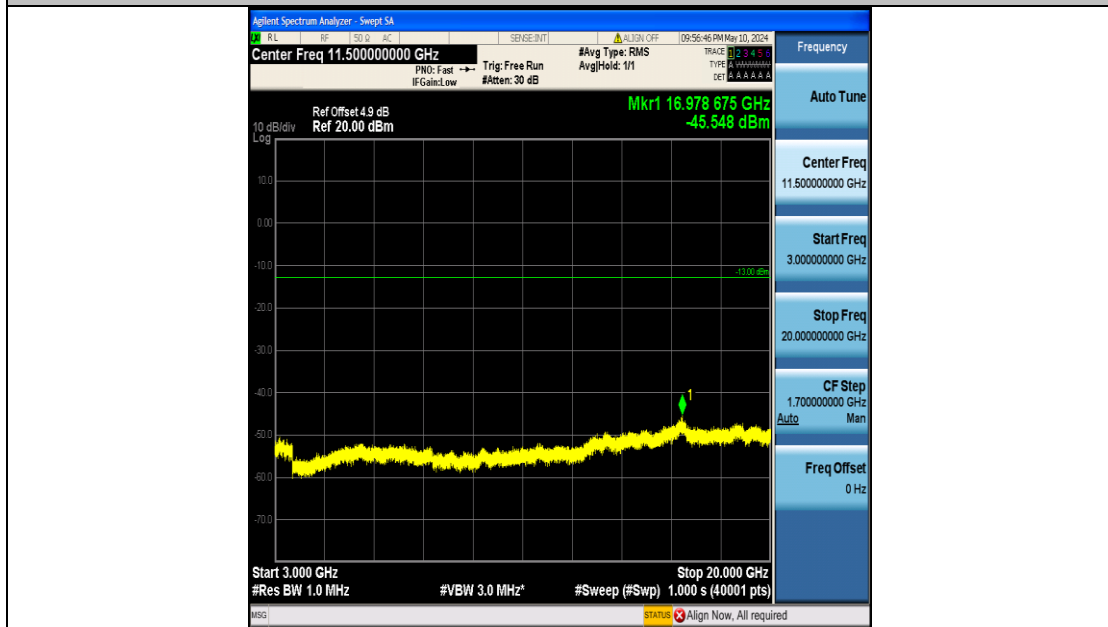

Band2_5MHz_16QAM_18625_25RB#0_3000~20000_3000~20000

Band2_5MHz_16QAM_18900_25RB#0_0.009~0.15_0.009~0.15

Band2_5MHz_16QAM_18900_25RB#0_0.15~30_0.15~30

Band2_5MHz_16QAM_18900_25RB#0_30~1000_30~1000

Band2_5MHz_16QAM_18900_25RB#0_1000~3000_1000~3000