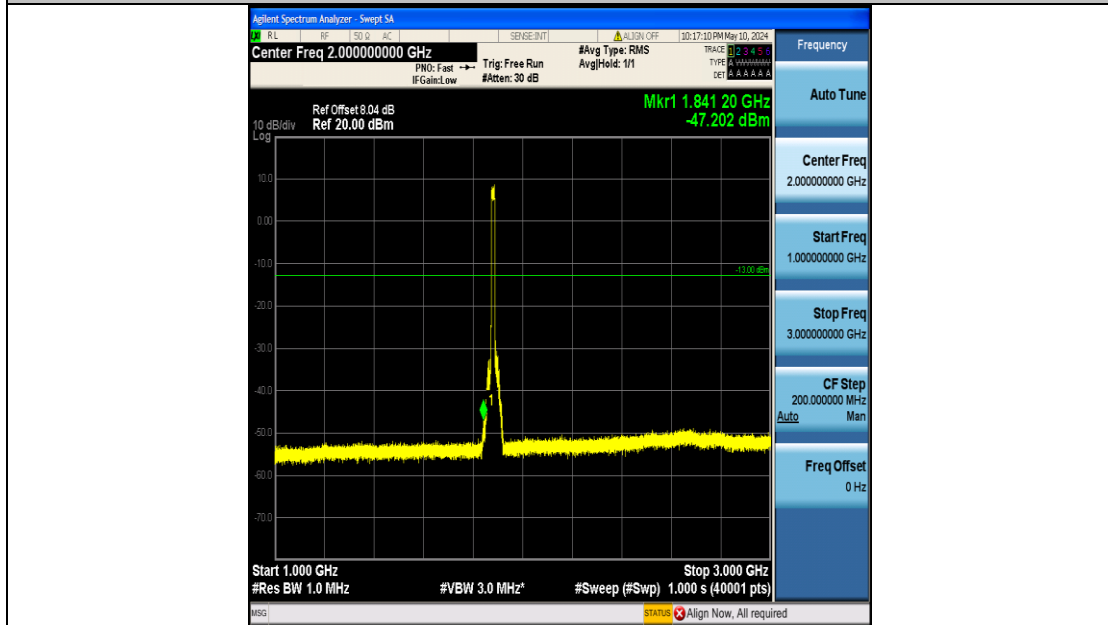

Band2_15MHz_QPSK_18675_75RB#0_3000~20000_3000~20000

Band2_15MHz_QPSK_18900_75RB#0_0.009~0.15_0.009~0.15

Band2_15MHz_QPSK_18900_75RB#0_0.15~30_0.15~30

Band2_15MHz_QPSK_18900_75RB#0_30~1000_30~1000

Band2_15MHz_QPSK_18900_75RB#0_1000~3000_1000~3000