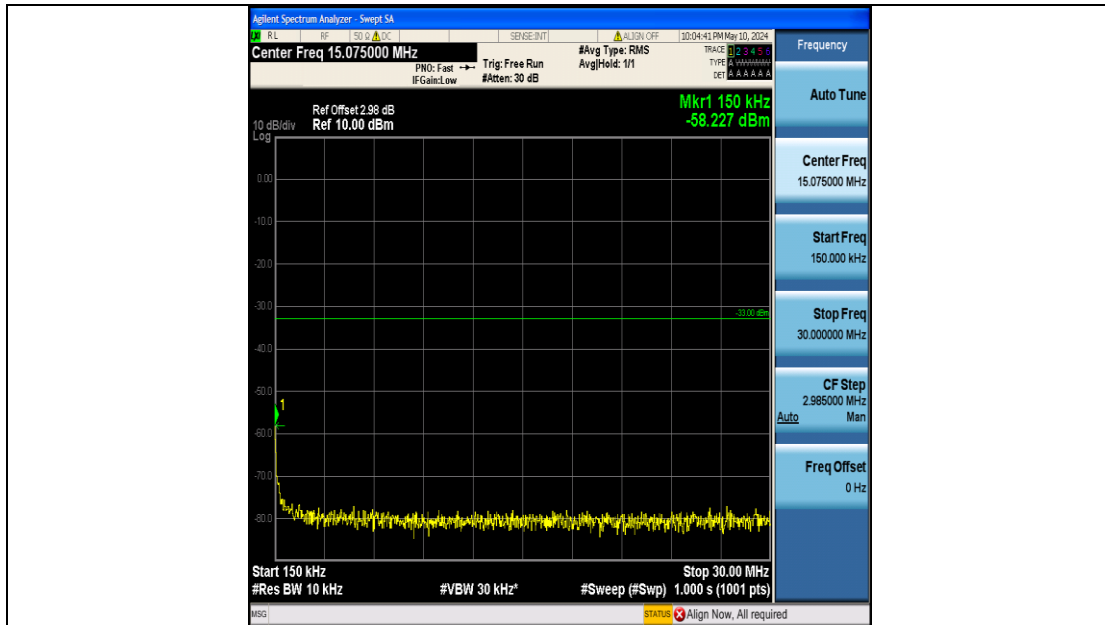

Band2_10MHz_QPSK_18650_50RB#0_0.15~30_0.15~30