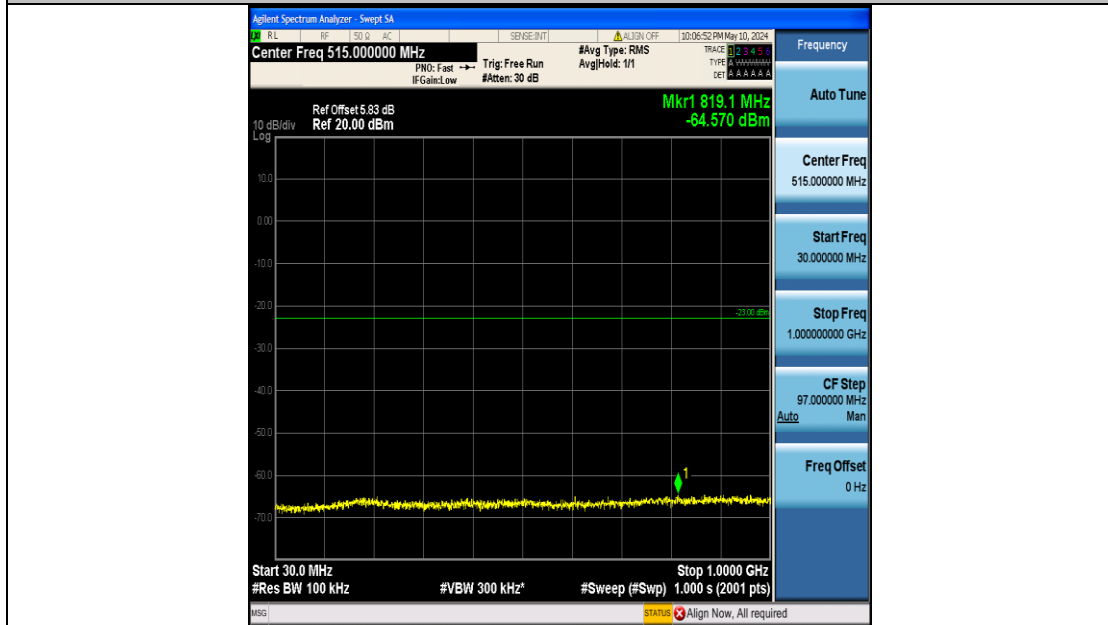

Band2_10MHz_16QAM_18900_50RB#0_30~1000_30~1000