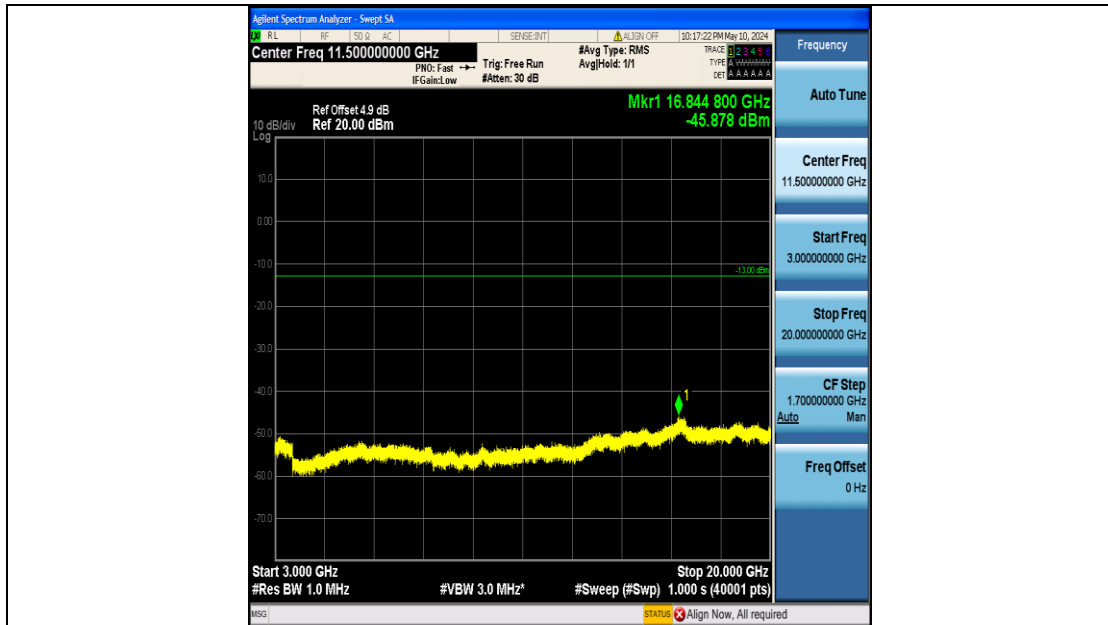

Band2_15MHz_QPSK_18675_75RB#0_3000~20000_3000~20000

Band2_15MHz_QPSK_18900_75RB#0_0.009~0.15_0.009~0.15

Band2_15MHz_QPSK_18900_75RB#0_0.15~30_0.15~30

Band2_15MHz_QPSK_18900_75RB#0_30~1000_30~1000

Band2_15MHz_QPSK_18900_75RB#0_1000~3000_1000~3000