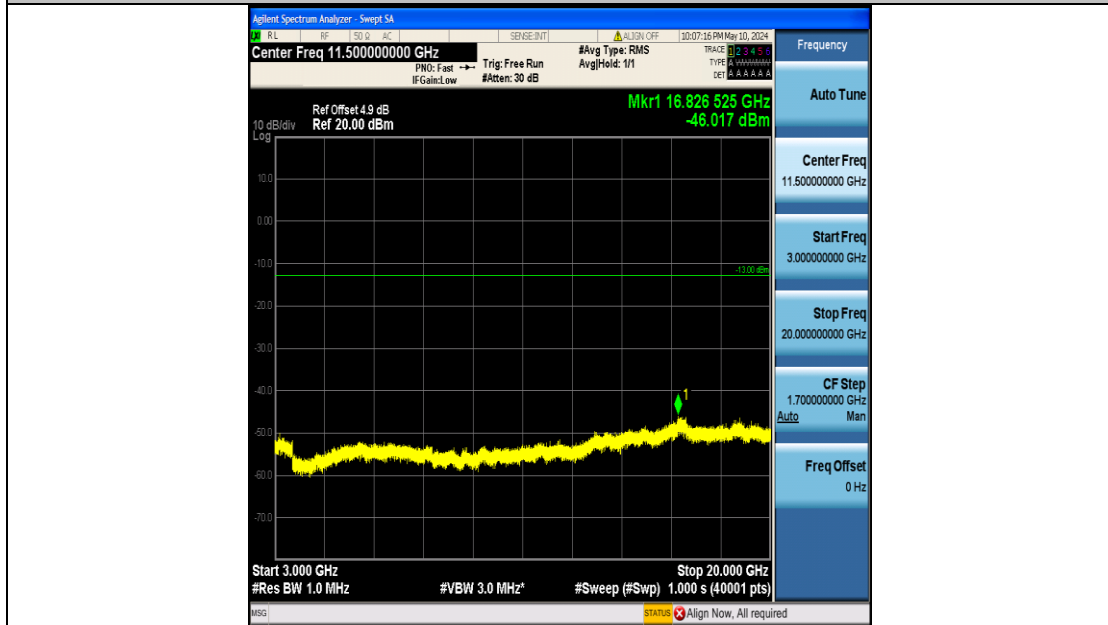

Band2_10MHz_16QAM_18650_50RB#0_3000~20000_3000~20000

Band2_10MHz_16QAM_18900_50RB#0_0.009~0.15_0.009~0.15

Band2_10MHz_16QAM_18900_50RB#0_0.15~30_0.15~30

Band2_10MHz_16QAM_18900_50RB#0_30~1000_30~1000

Band2_10MHz_16QAM_18900_50RB#0_1000~3000_1000~3000