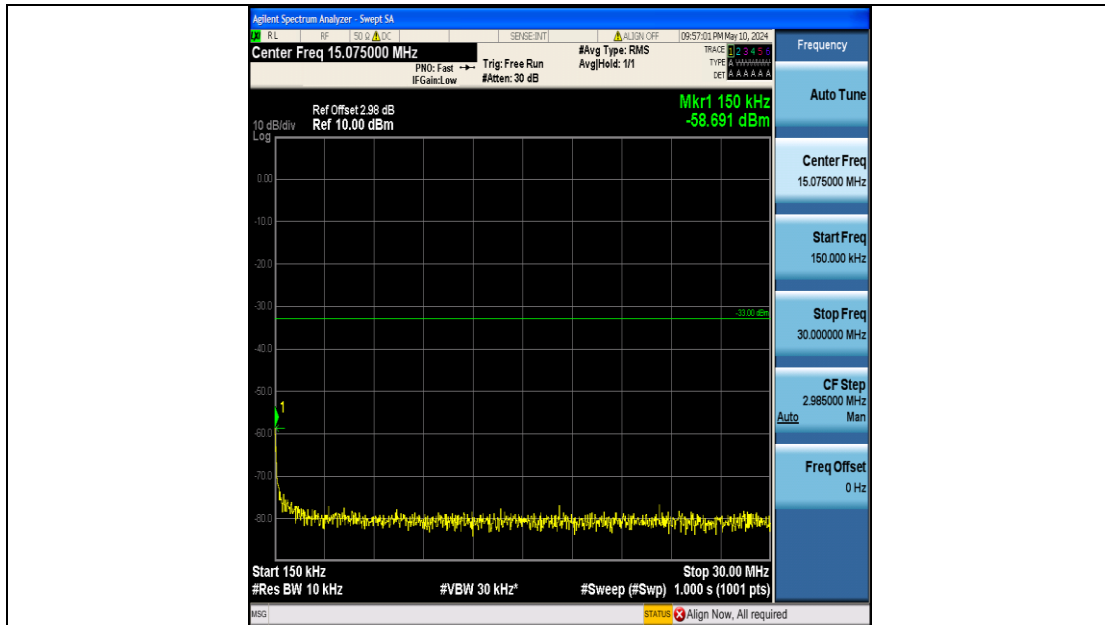

Band2_5MHz_QPSK_19175_25RB#0_0.15~30_0.15~30