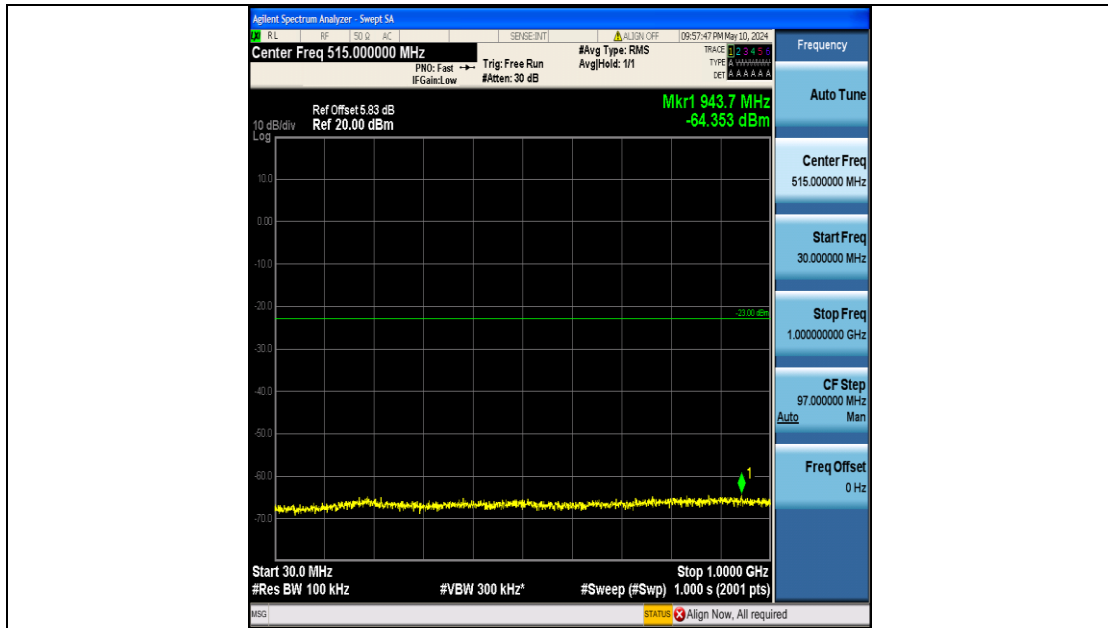

Band2_5MHz_16QAM_19175_25RB#0_30~1000_30~1000