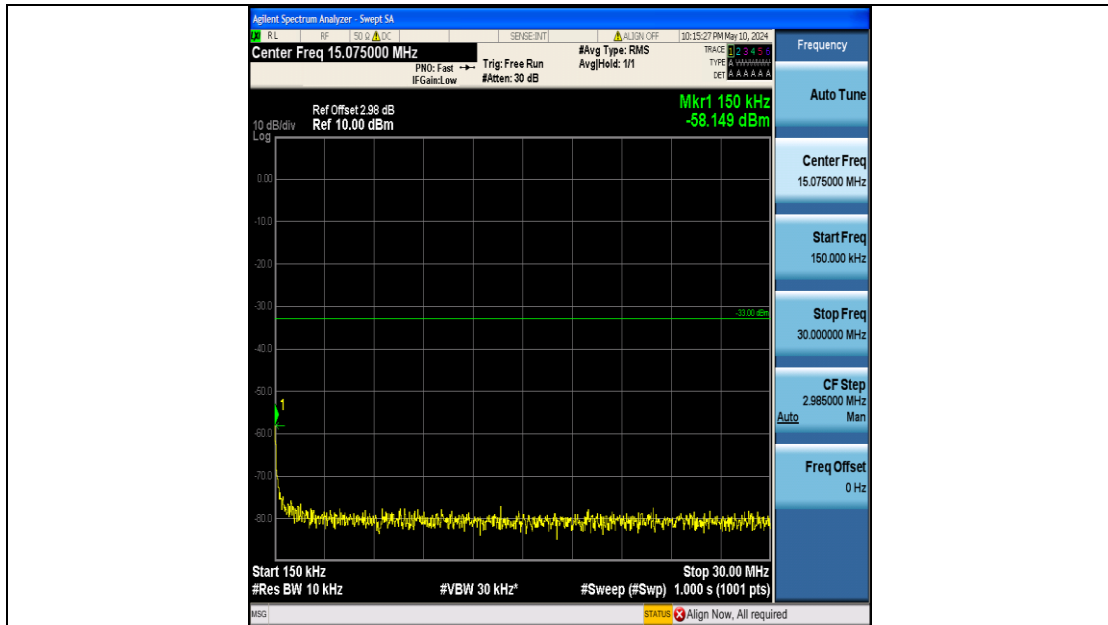

Band2_15MHz_QPSK_18675_75RB#0_0.15~30_0.15~30