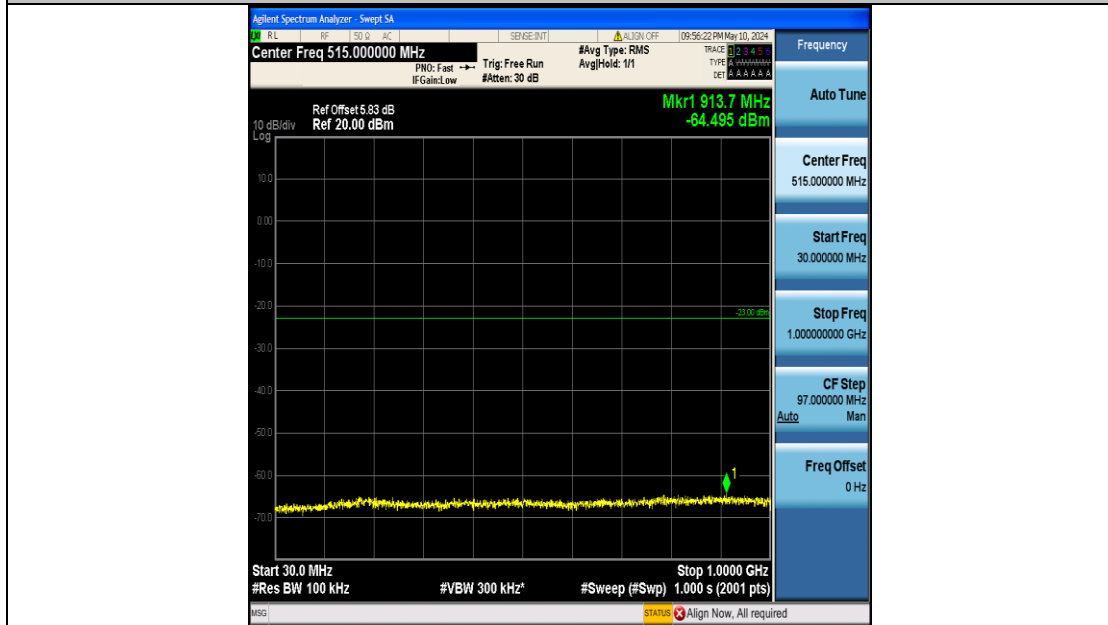

Band2_5MHz_16QAM_18900_25RB#0_30~1000_30~1000