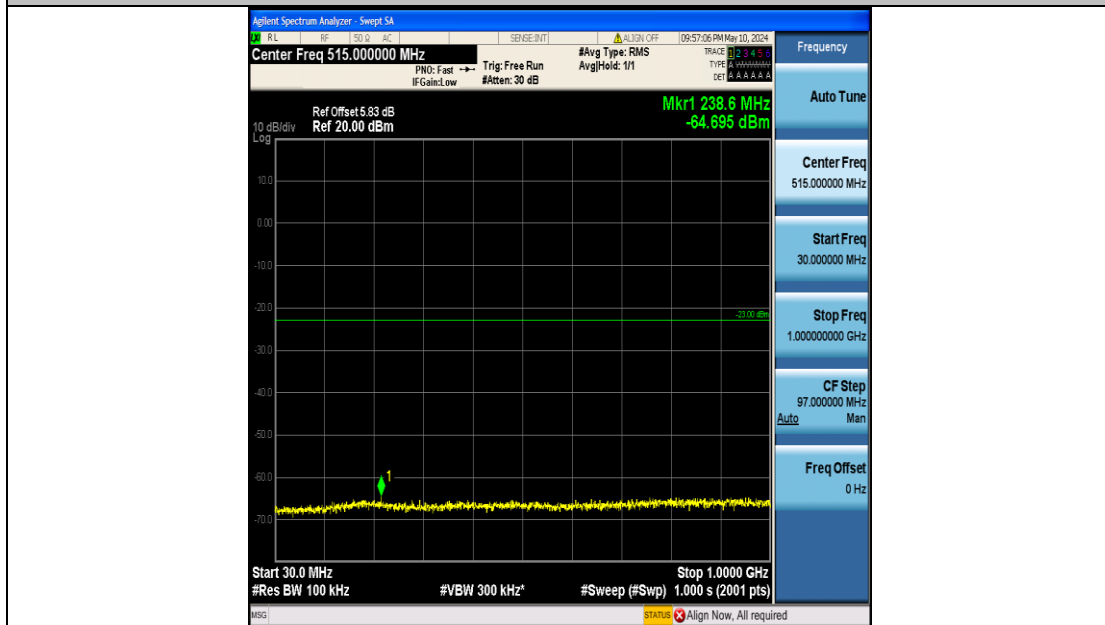

Band2_5MHz_QPSK_19175_25RB#0_30~1000_30~1000