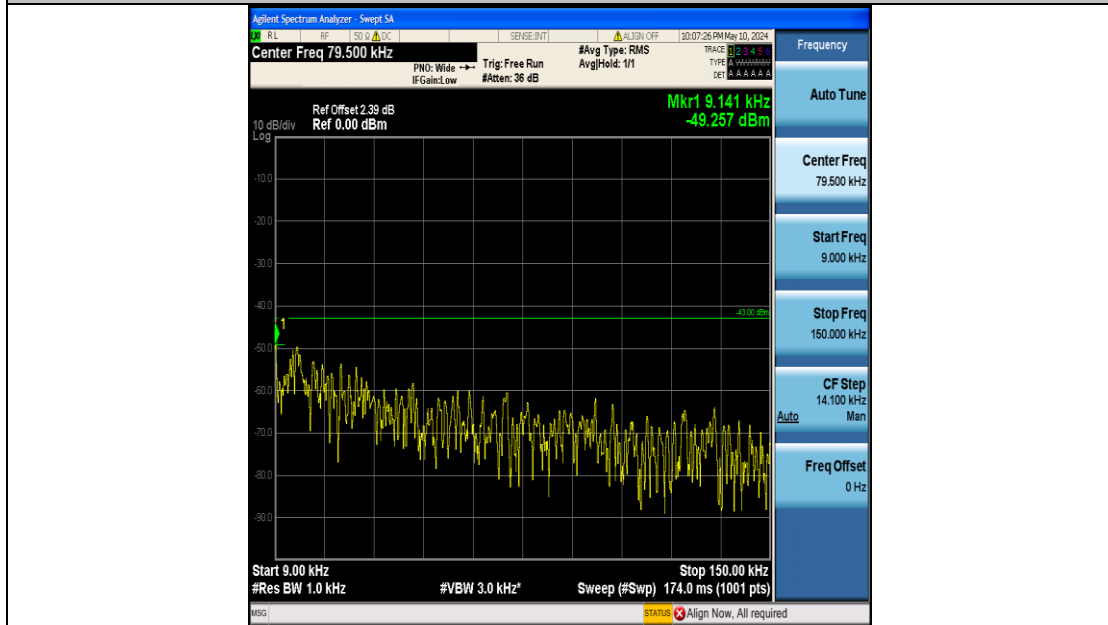

Band2_10MHz_QPSK_19150_50RB#0_0.009~0.15_0.009~0.15