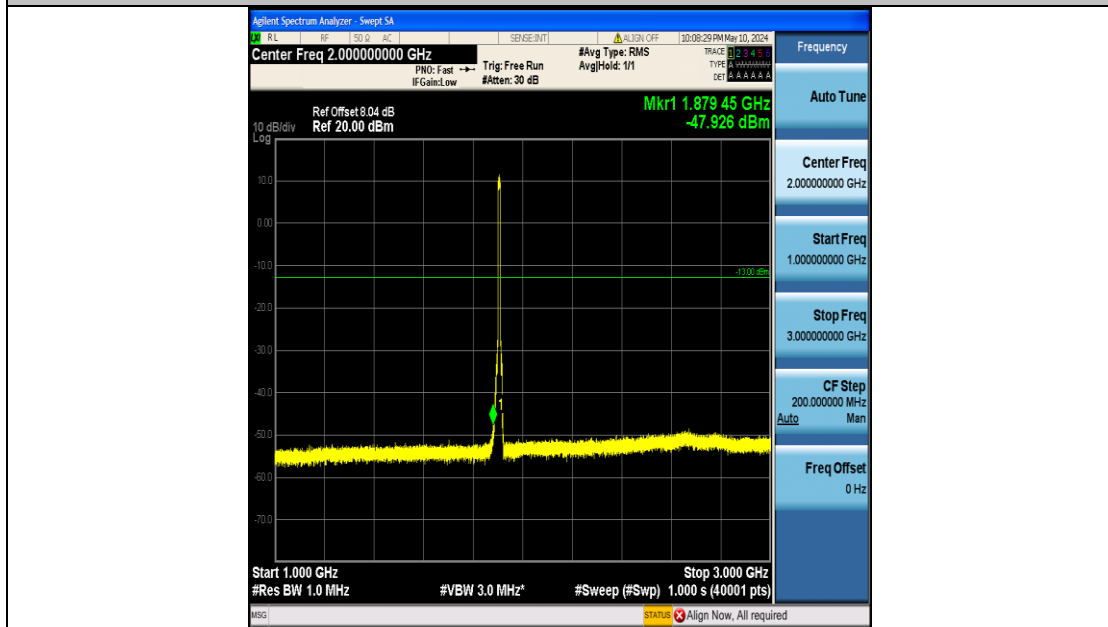

Band2_10MHz_16QAM_18900_50RB#0_3000~20000_3000~20000

Band2_10MHz_16QAM_19150_50RB#0_0.009~0.15_0.009~0.15

Band2_10MHz_16QAM_19150_50RB#0_0.15~30_0.15~30

Band2_10MHz_16QAM_19150_50RB#0_30~1000_30~1000

Band2_10MHz_16QAM_19150_50RB#0_1000~3000_1000~3000