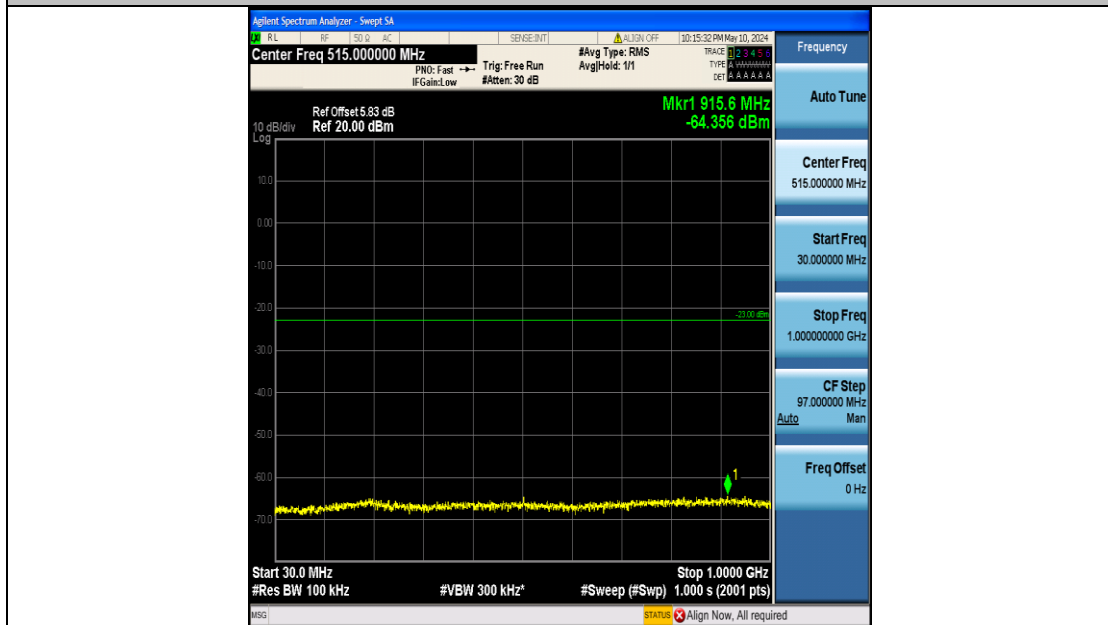

Band2_15MHz_QPSK_18675_75RB#0_30~1000_30~1000