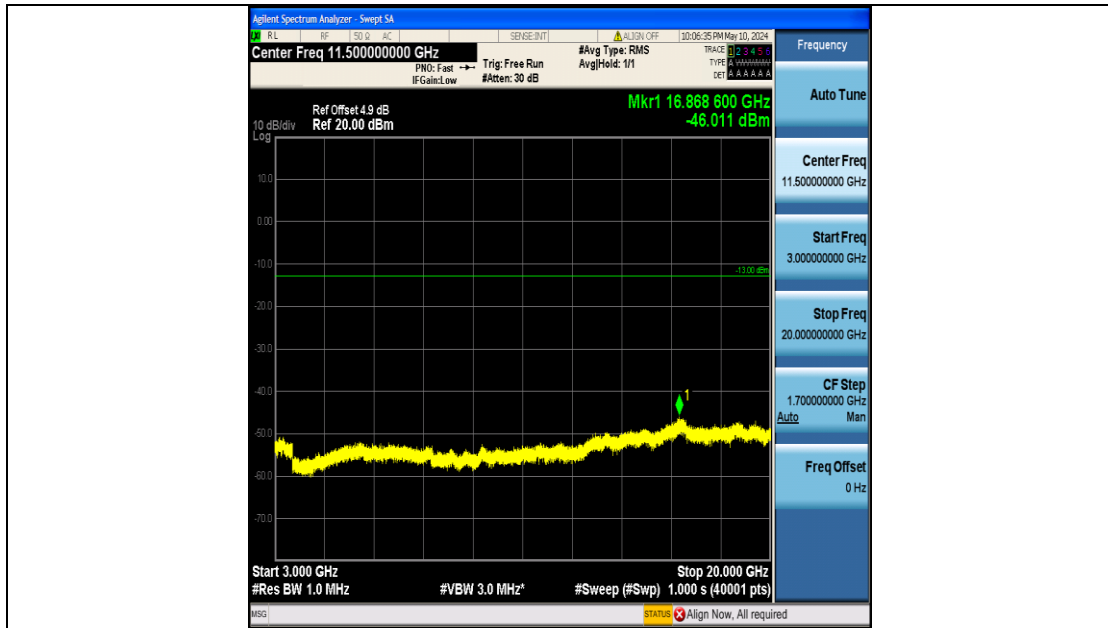

Band2_10MHz_QPSK_18650_50RB#0_3000~20000_3000~20000

Band2_10MHz_QPSK_18900_50RB#0_0.009~0.15_0.009~0.15

Band2_10MHz_QPSK_18900_50RB#0_0.15~30_0.15~30

Band2_10MHz_QPSK_18900_50RB#0_30~1000_30~1000

Band2_10MHz_QPSK_18900_50RB#0_1000~3000_1000~3000