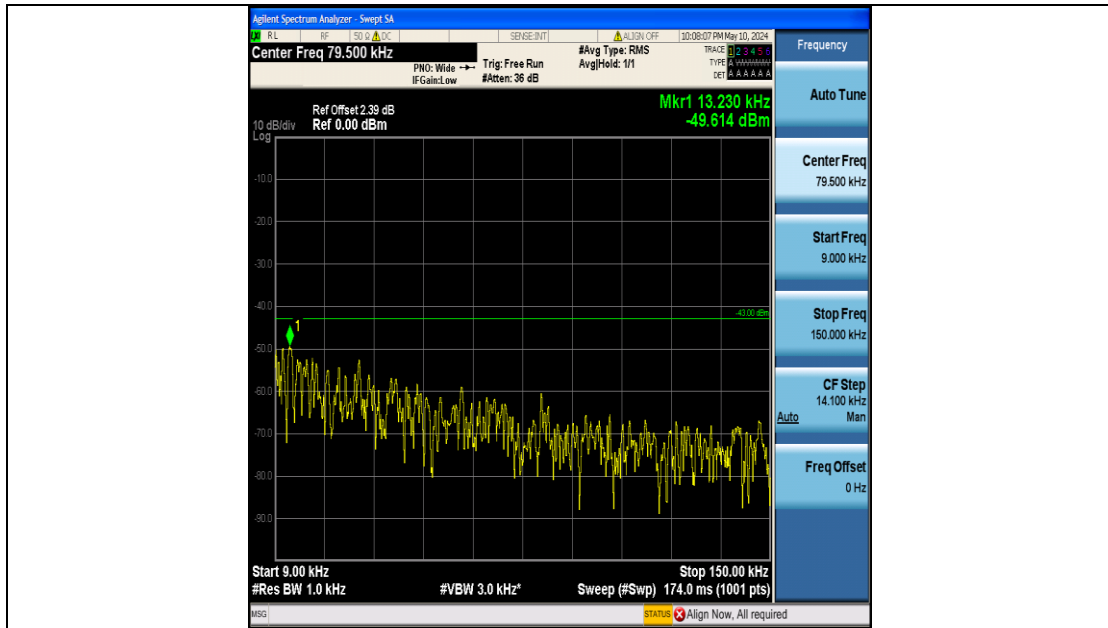

Band2_10MHz_16QAM_19150_50RB#0_0.009~0.15_0.009~0.15