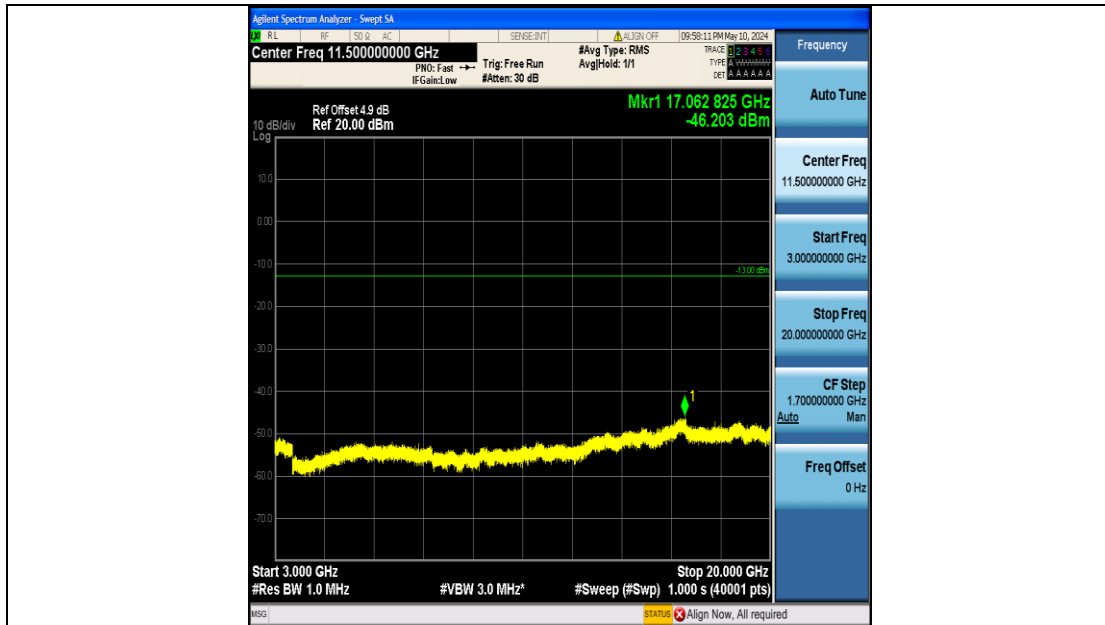

Band2_5MHz_16QAM_18900_25RB#0_3000~20000_3000~20000

Band2_5MHz_16QAM_19175_25RB#0_0.009~0.15_0.009~0.15

Band2_5MHz_16QAM_19175_25RB#0_0.15~30_0.15~30

Band2_5MHz_16QAM_19175_25RB#0_30~1000_30~1000

Band2_5MHz_16QAM_19175_25RB#0_1000~3000_1000~3000