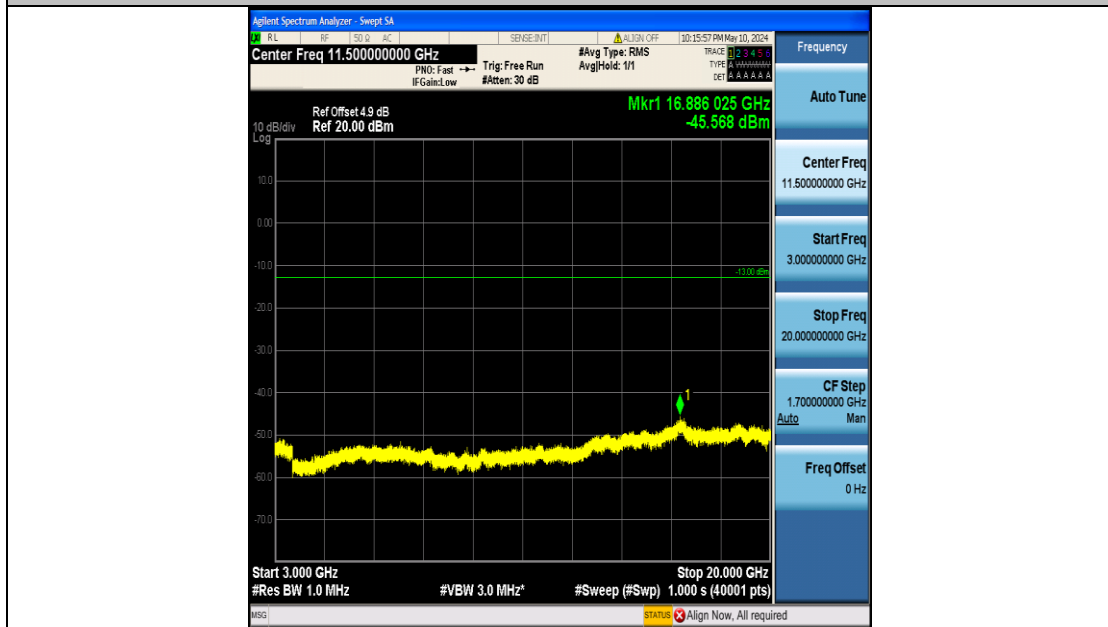

Band2_10MHz_16QAM_19150_50RB#0_3000~20000_3000~20000

Band2_15MHz_QPSK_18675_75RB#0_0.009~0.15_0.009~0.15

Band2_15MHz_QPSK_18675_75RB#0_0.15~30_0.15~30

Band2_15MHz_QPSK_18675_75RB#0_30~1000_30~1000

Band2_15MHz_QPSK_18675_75RB#0_1000~3000_1000~3000