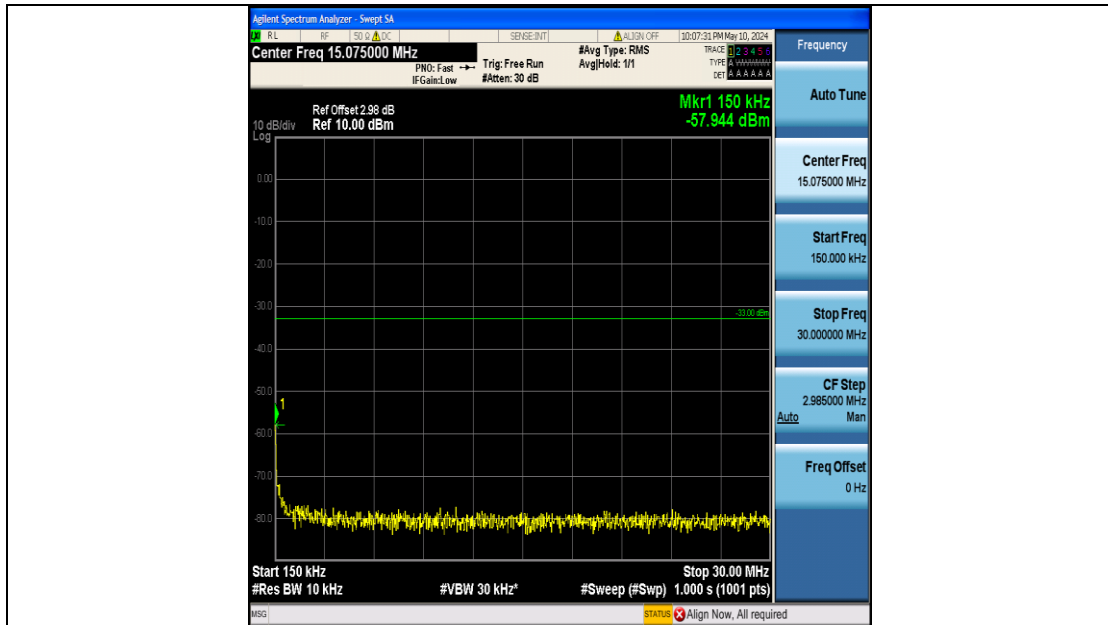

Band2_10MHz_QPSK_19150_50RB#0_0.15~30_0.15~30