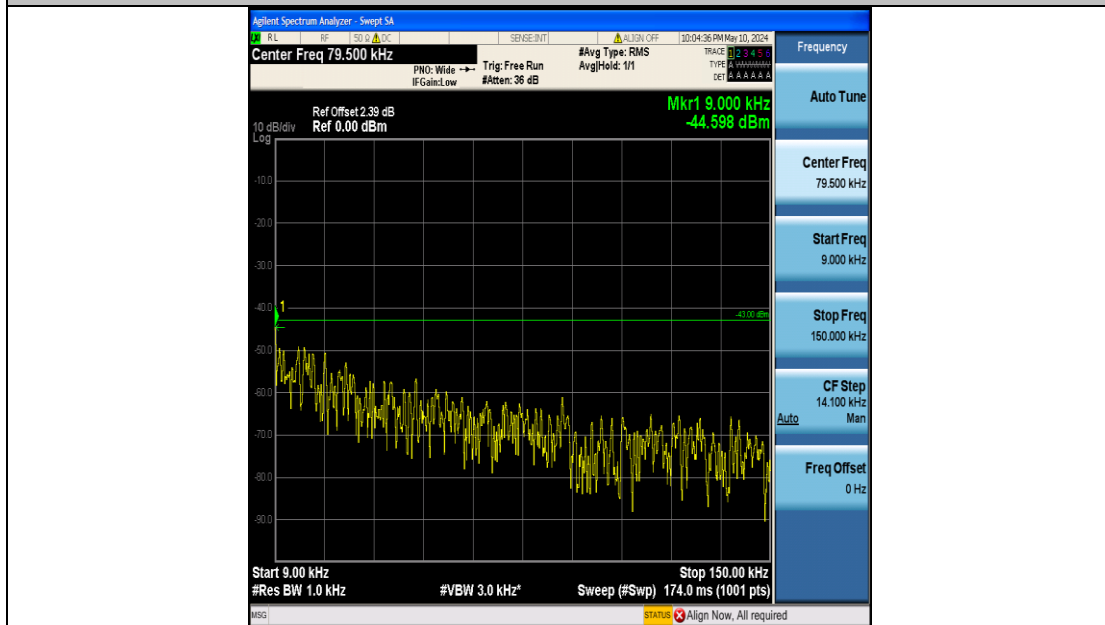

Band2_10MHz_QPSK_18650_50RB#0_0.009~0.15_0.009~0.15