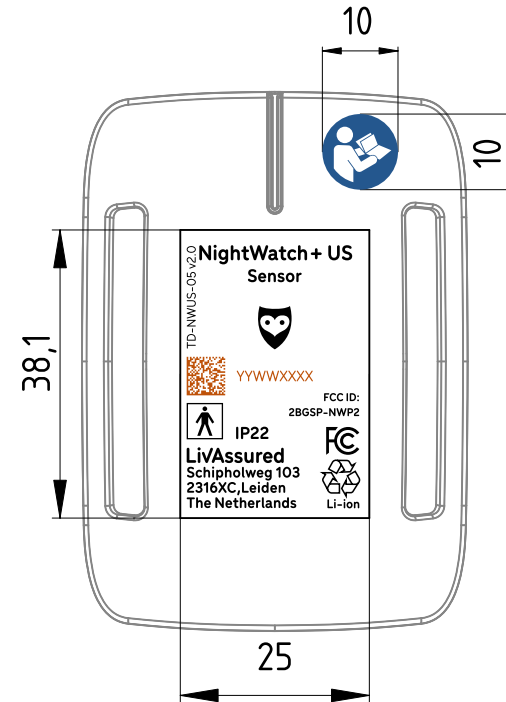

Orange: Device-unique items (printed as black)

Label material: Brady B483, except M002 (refer to instruction manual) label, which is bought as an off-the-shelf standard label

Age warning label to be printed on hanging tag of travel case

DRAWING BY: T.O. Herrebrugh		Labeling for NightWatch + US		G	-
DATE: 09-JUL-2024		-		F	-
SIZE <b>A4</b>	TOLERANCE ISO 2768-mK	NightWatch - LivAssured B.V. Schipholweg 103 2316 XC Leiden		E	-
SCALE 1:1	WEIGHT (kg) -	DRAWING NUMBER TD-NWUS-05 v2.0	SHEET 1/1	D	-
This drawing is our property; it can't be reproduced or communicated without our written consent.				C	-
				B	-
				A	-