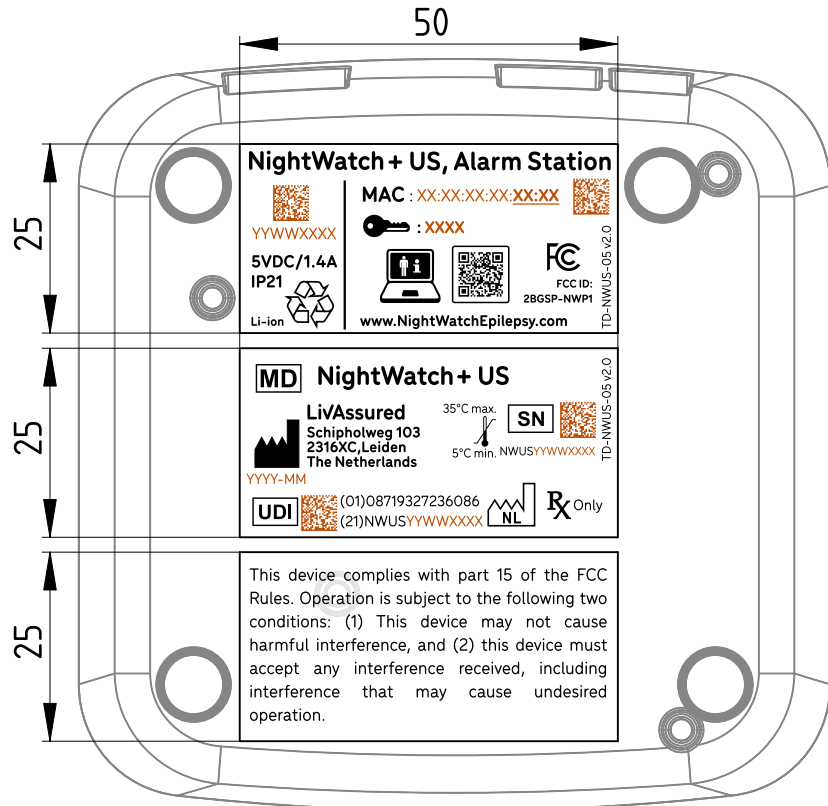

Orange: Device-unique items (printed as black)

Label material: Brady B483, except M002 (refer to instruction manual) label, which is bought as an off-the-shelf standard label

Age warning label to be printed on hanging tag of travel case

DRAWING BY: T.O. Herrebrugh		Labeling for NightWatch + US		G	-
DATE: 09-JUL-2024		-		F	-
SIZE <b>A4</b>	TOLERANCE ISO 2768-mK	NightWatch - LivAssured B.V. Schipholweg 103 2316 XC Leiden		E	-
SCALE 1:1	WEIGHT (kg) -	DRAWING NUMBER TD-NWUS-05 v2.0	SHEET 1/1	D	-
This drawing is our property; it can't be reproduced or communicated without our written consent.				C	-
				B	-
				A	-