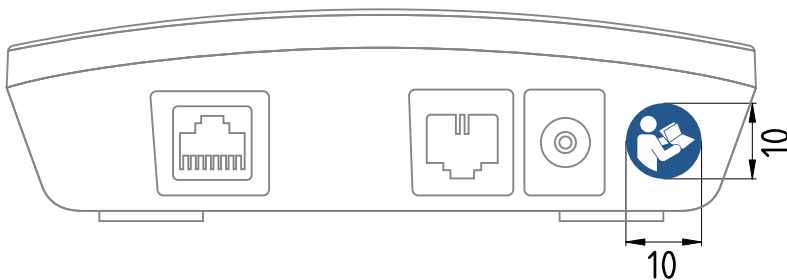

Orange: Device-unique items (printed as black)

Label material: Brady B483, except M002 (refer to instruction manual) label, which is bought as an off-the-shelf standard label

Age warning label to be printed on hanging tag of travel case

DRAWING BY: T.O. Herrebrugh		Labeling for NightWatch + US		G	-
DATE: 09-JUL-2024		-		F	-
SIZE <b>A4</b>	TOLERANCE ISO 2768-mK	NightWatch - LivAssured B.V. Schipholweg 103 2316 XC Leiden		E	-
SCALE 1:1	WEIGHT (kg) -	DRAWING NUMBER TD-NWUS-05 v2.0	SHEET 1/1	D	-
This drawing is our property; it can't be reproduced or communicated without our written consent.				C	-
				B	-
				A	-