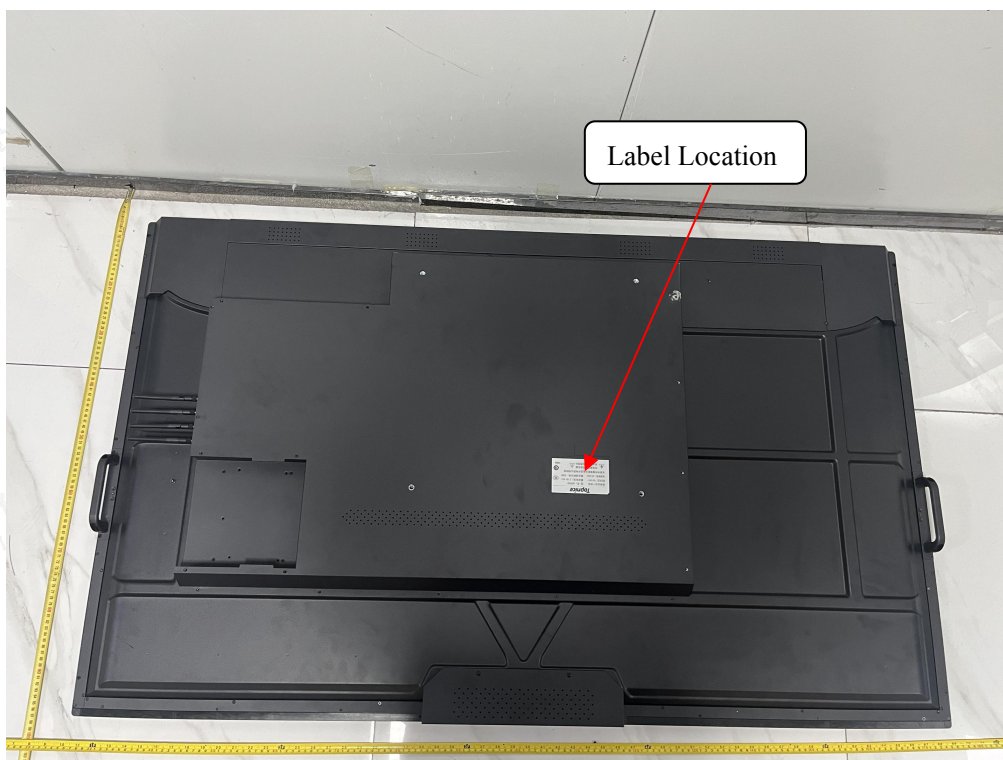

LABEL AND LOCATION

INTERACTIVE SMART BOARD

Model: TP-660H68

FCC ID : 2BGRQ-TP-660H68

(Size: L 2.0cm x W 1.0cm)

Shenzhen LCS Compliance Testing Laboratory Ltd.

Add: 101, 201 Bldg A & 301 Bldg C, Juji Industrial Park Yabianxueziwei, Shajing Street, Baoan District, Shenzhen, 518000, China