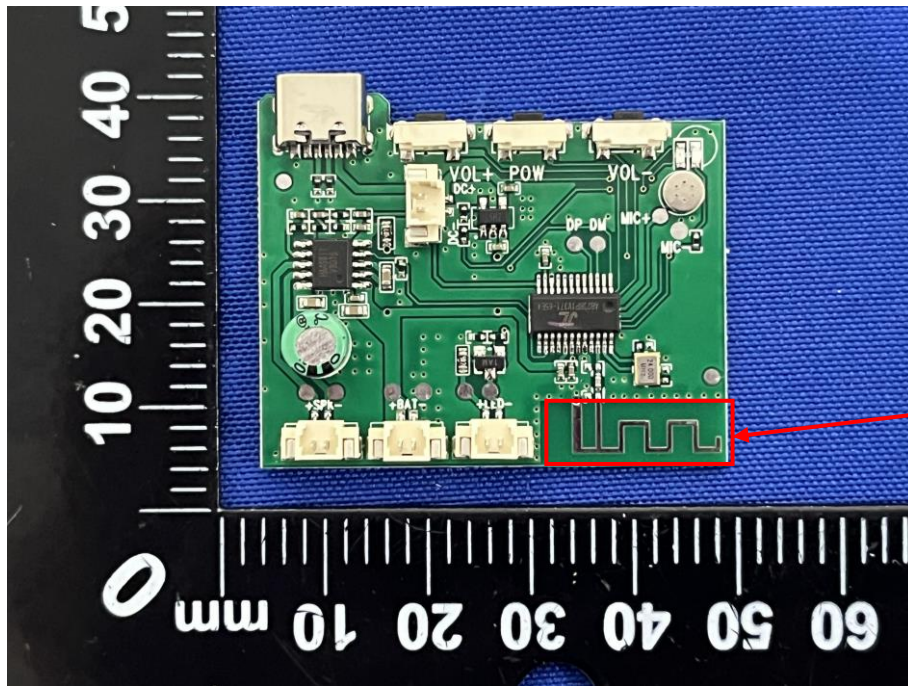

Appendix C: Photographs of EUT

Product: Lightshow Speaker

Model: COM 601

Internal Photos

Antenna