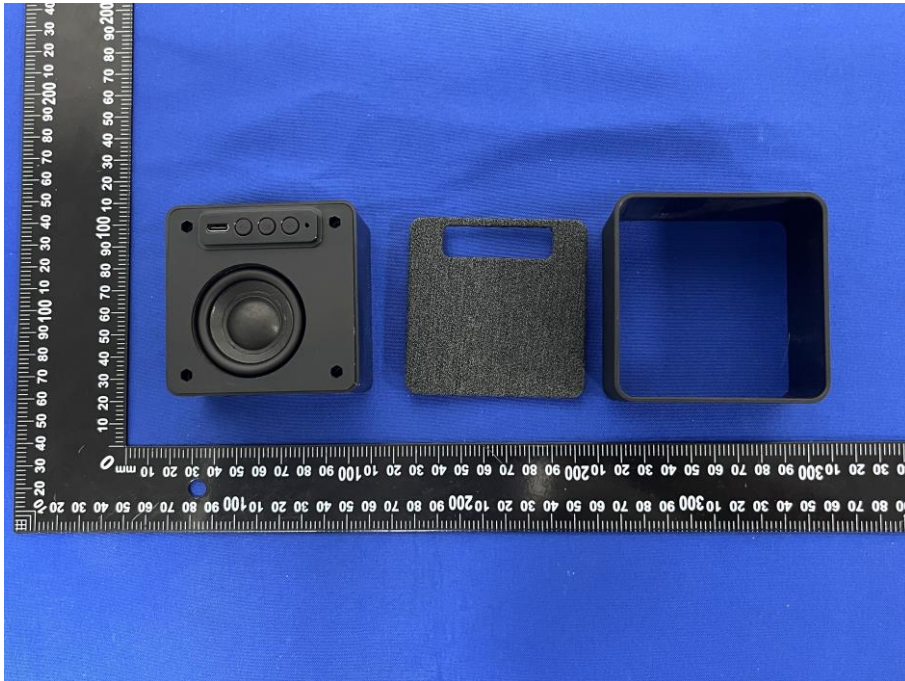

Appendix C: Photographs of EUT

Product: Lightshow Speaker

Model: COM 601

Internal Photos

Antenna