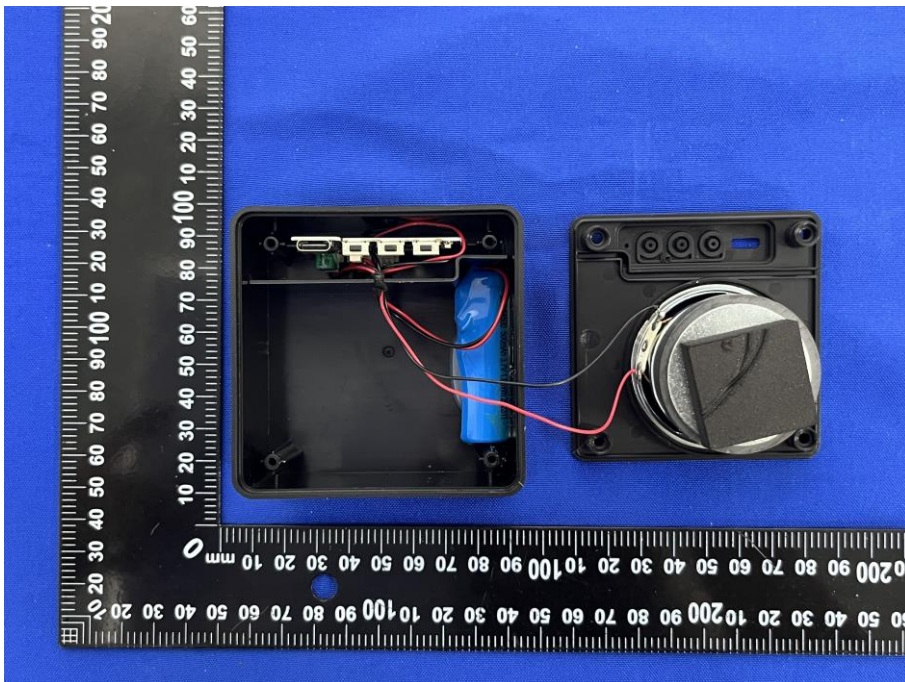

Appendix C: Photographs of EUT

Product: Lightshow Speaker

Model: COM 601

Internal Photos

Antenna