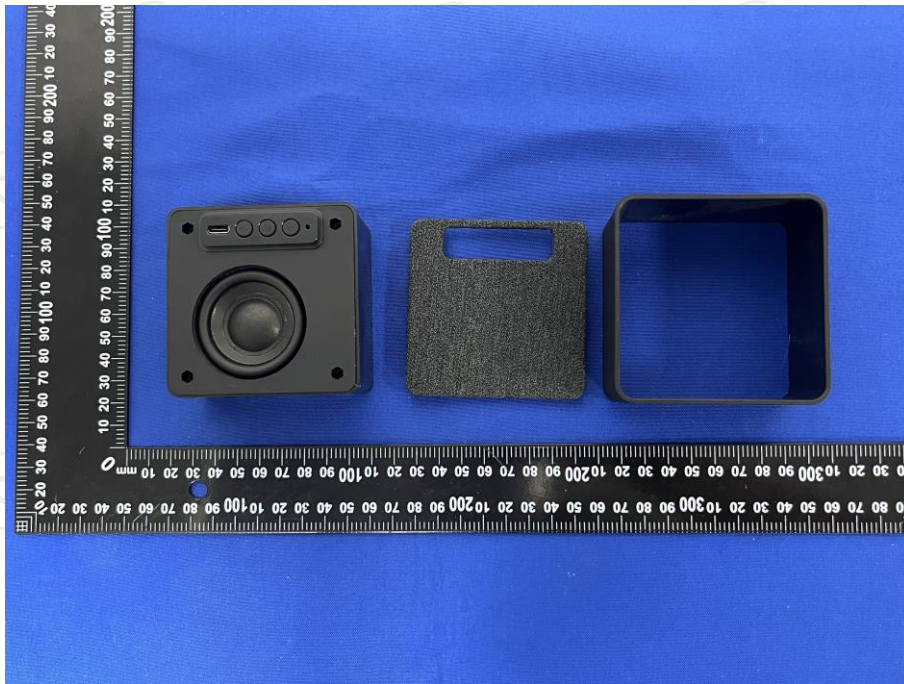

Appendix B: Photographs of Test Setup

Product: Lightshow Speaker

Model: COM 601

Radiated Emission

Conducted Emission

Appendix C: Photographs of EUT
Product: Lightshow Speaker
Model: COM 601
External Photos

**Product: Lightshow Speaker
Model: COM 601
Internal Photos**

*******END OF REPORT*******