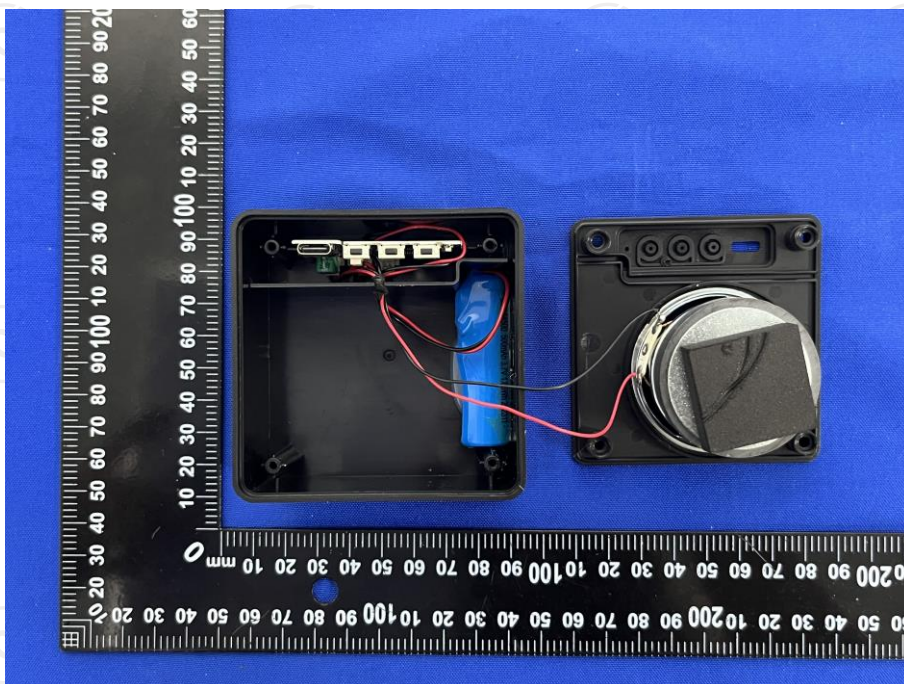

Appendix B: Photographs of Test Setup

Product: Lightshow Speaker

Model: COM 601

Radiated Emission

Conducted Emission

Appendix C: Photographs of EUT
Product: Lightshow Speaker
Model: COM 601
External Photos

**Product: Lightshow Speaker
Model: COM 601
Internal Photos**

*******END OF REPORT*******