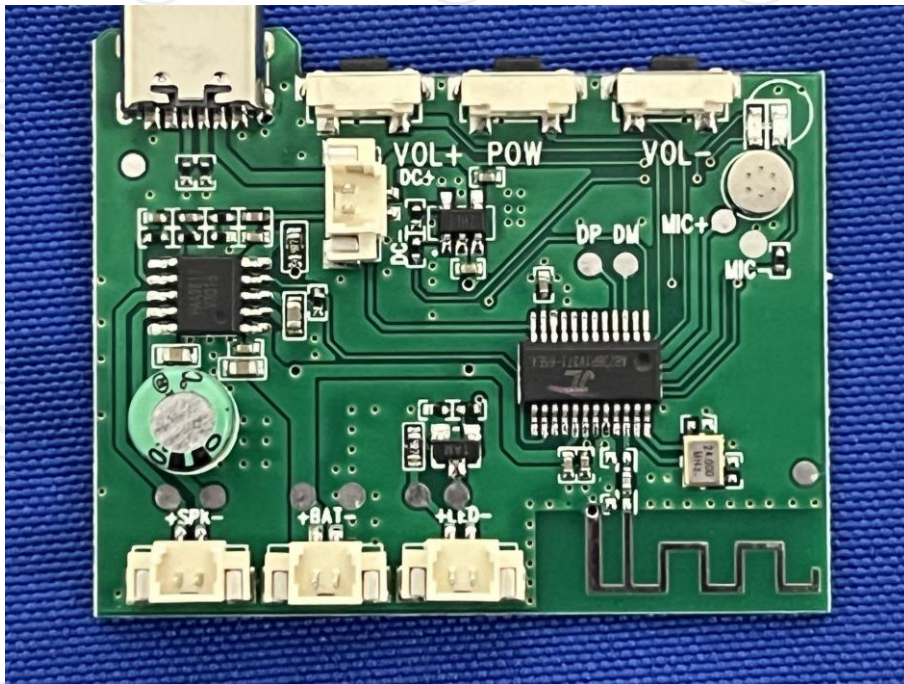

Appendix B: Photographs of Test Setup

Product: Lightshow Speaker

Model: COM 601

Radiated Emission

Conducted Emission

Appendix C: Photographs of EUT
Product: Lightshow Speaker
Model: COM 601
External Photos

**Product: Lightshow Speaker
Model: COM 601
Internal Photos**

*******END OF REPORT*******