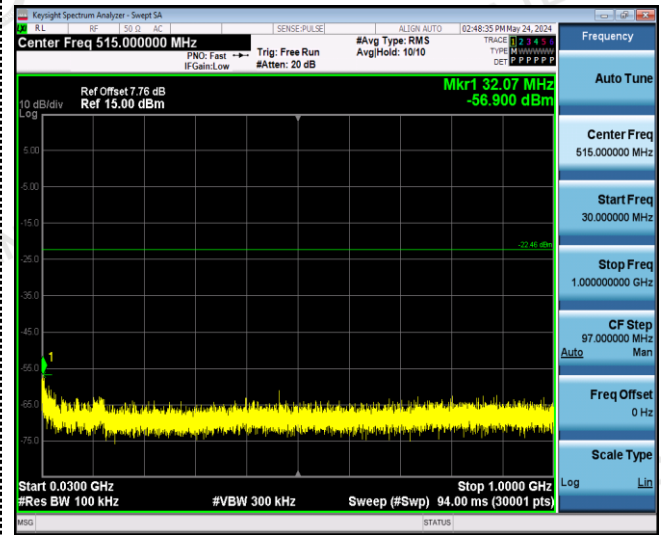

30MHz-1GHz