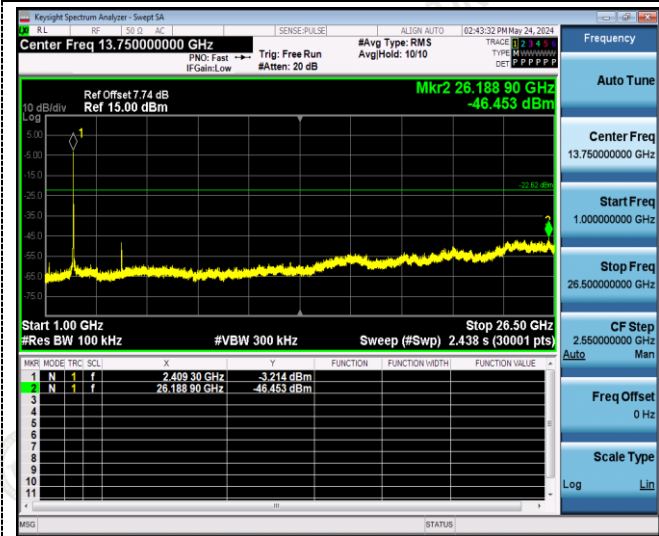

1GHz -25GHz