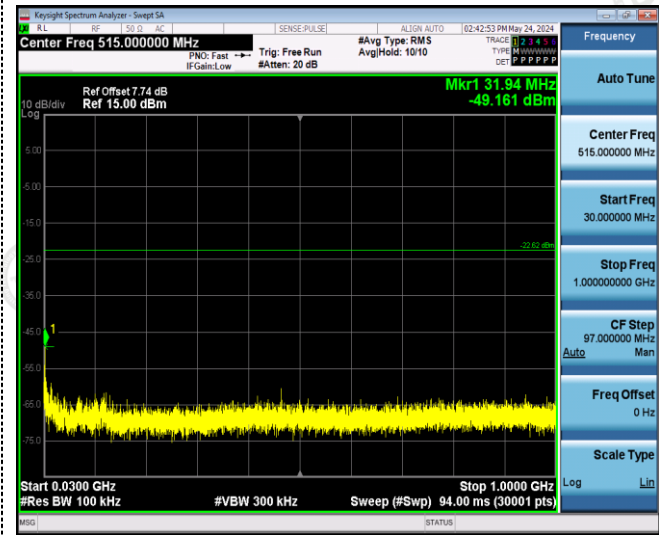

30MHz-1GHz