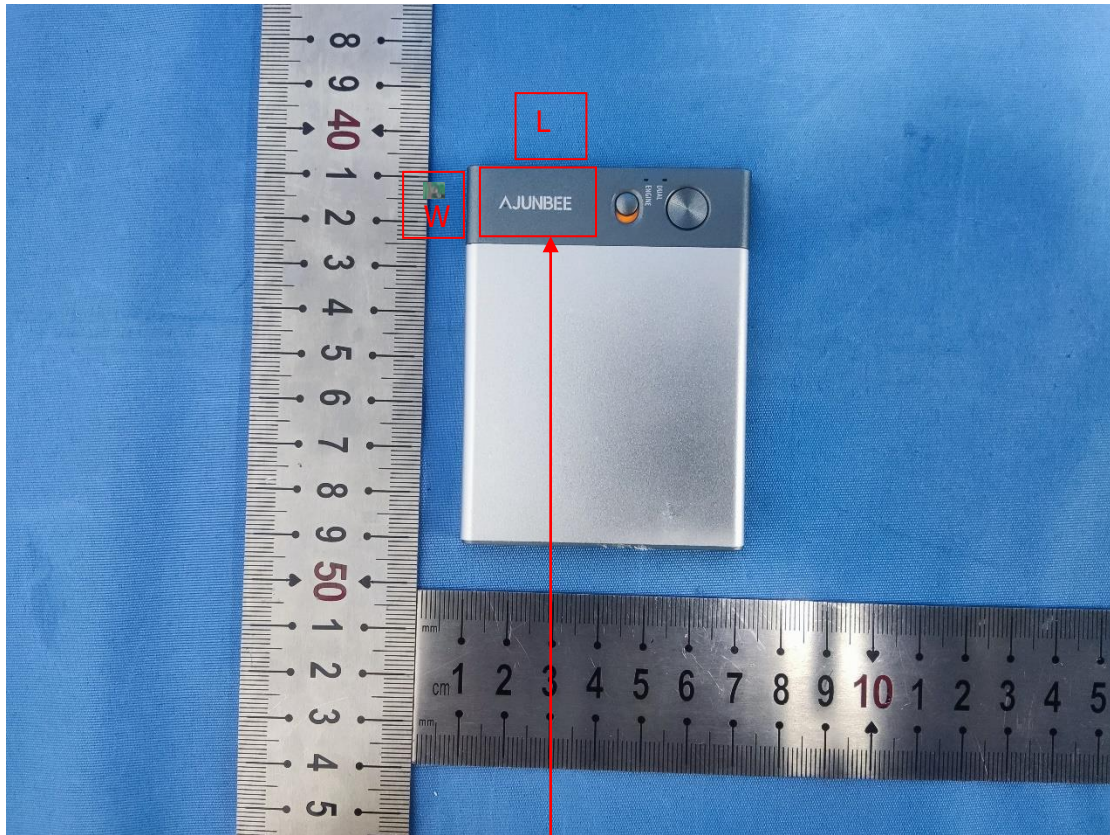

Label

AI Speech Processor
Model Name: D8
FCC ID: 2BGOB-D8

Size: L20mm * W12mm

1. The label is silk-screen on the sample