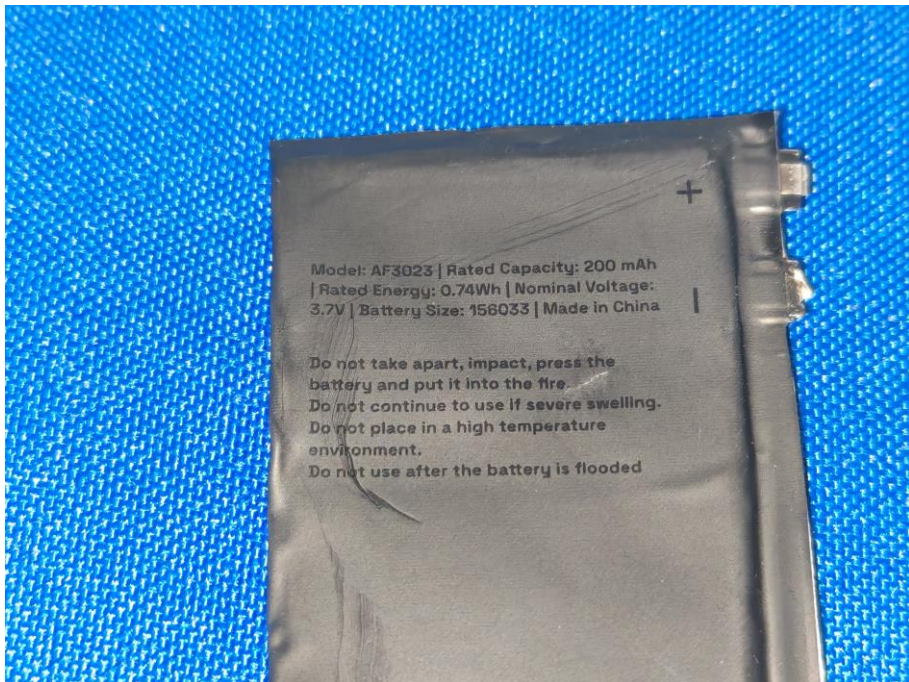

EUT PHOTO(Internal Photos)

Shenzhen DL Testing Technology Co., Ltd.

***** END OF REPORT *****