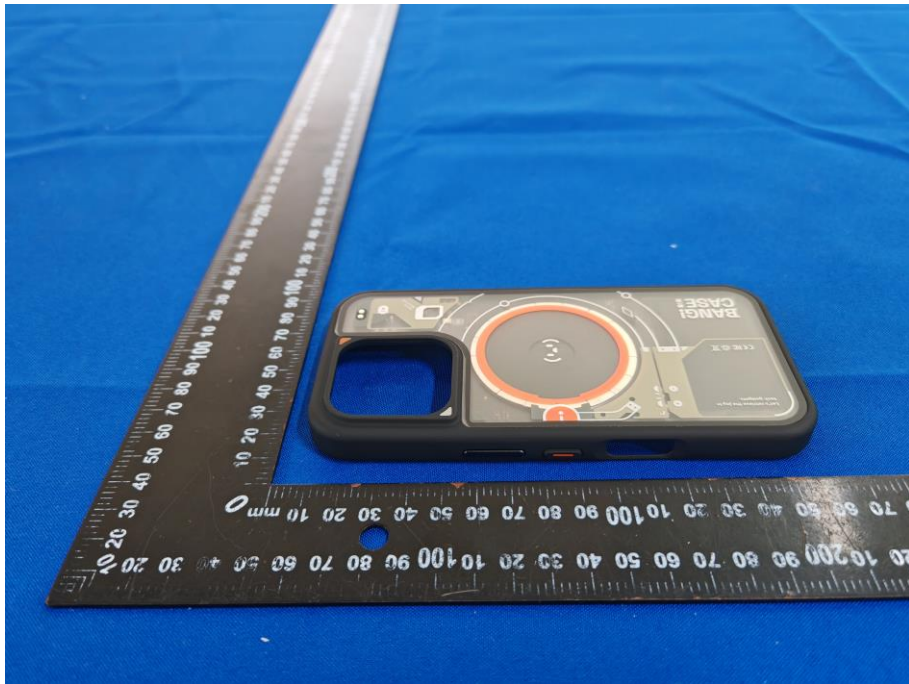

EUT PHOTO(External Photos)

Shenzhen DL Testing Technology Co., Ltd.

Shenzhen DL Testing Technology Co., Ltd.

***** END OF REPORT *****