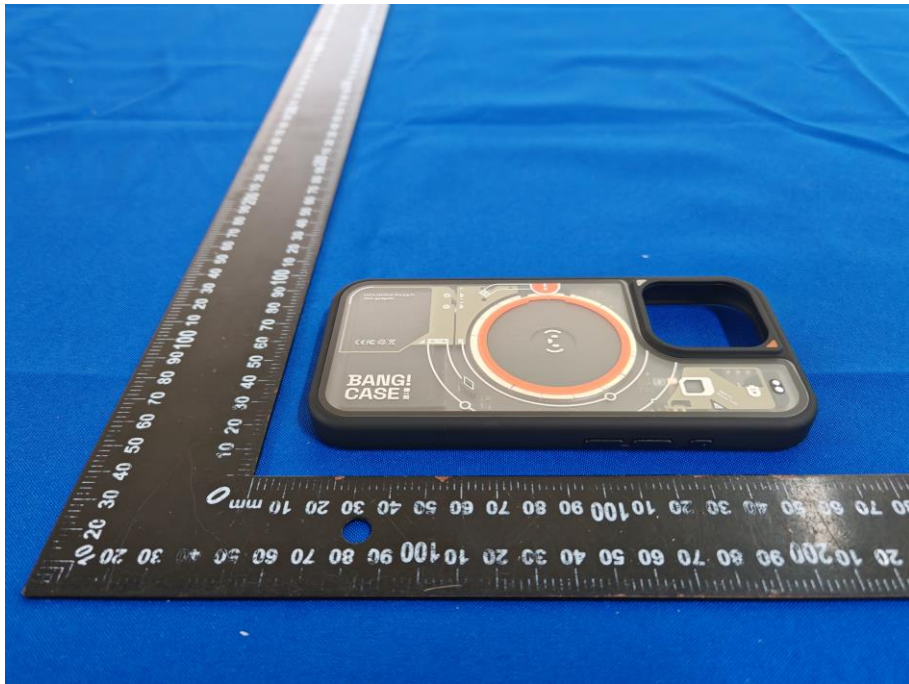

EUT PHOTO(External Photos)

Shenzhen DL Testing Technology Co., Ltd.

Shenzhen DL Testing Technology Co., Ltd.

***** END OF REPORT *****