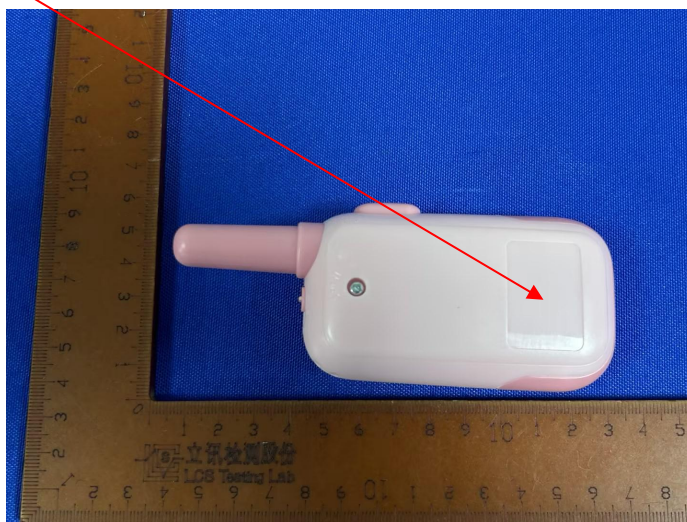

LABEL AND LOCATION

**Walkie Talkie**  
**Model: WTK08**  
**FCC ID: 2BGMS-WTK08**  
**IC: 32563-WTK08**  
**HVIN: WTK08**

 **ATTENTION!** Restricted to occupational use to satisfy FCC RF exposure limits. See user manual for operating requirements.

Label Location

Material: PVC

Printing method: Digital printing, low temperature white silk, matte film strong adhesion

Font color: Black