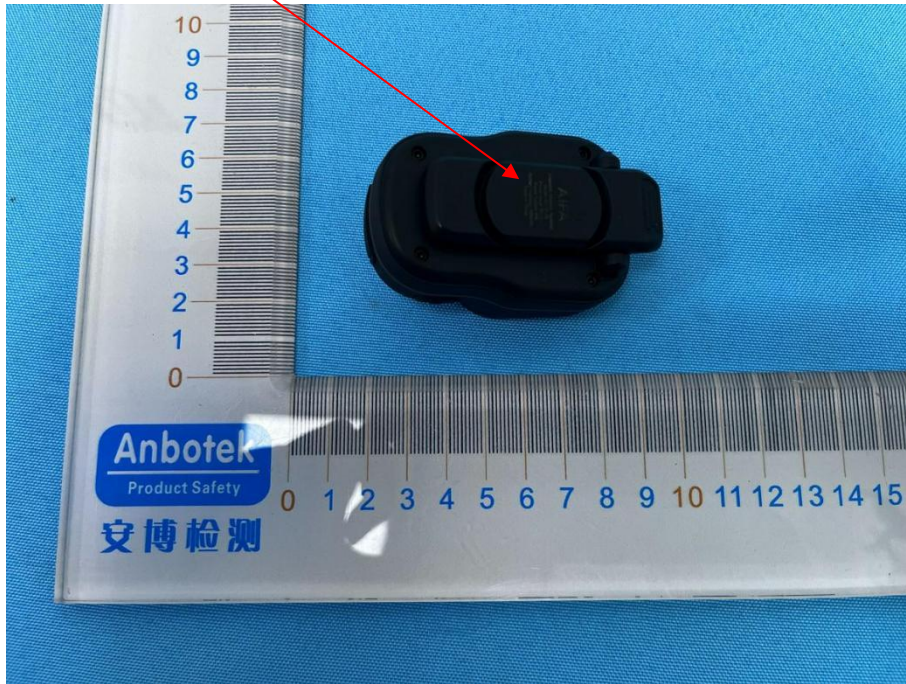

Label Location:

# AIFA

Wearable Wireless Speaker

Model No.: IF-16

Power Input: 5V-1A

Power Output: 4W

Battery Capacity: 600mAh

Made in China

FCC ID:2BGMD-IF16