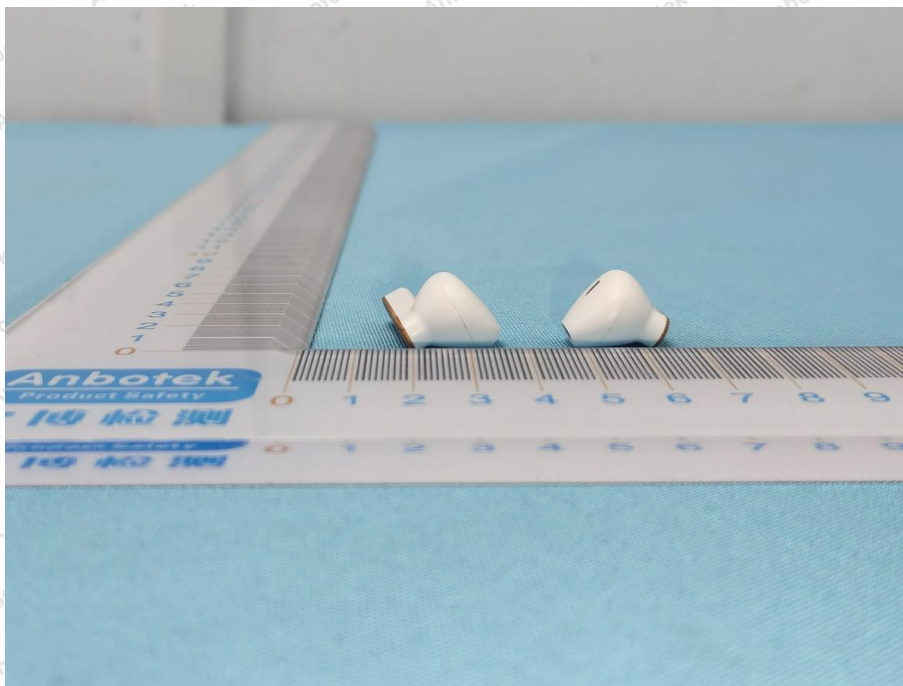

Shenzhen Anbotek Compliance Laboratory Limited

Address: 1/F., Building D, Sogood Science and Technology Park, Sanwei Community, Hangcheng Street, Bao'an District, Shenzhen, Guangdong, China.
Tel: (86) 0755-26066440 Fax: (86) 0755-26014772 Email: service@anbotek.com

Hotline
400-003-0500
www.anbotek.com.cn