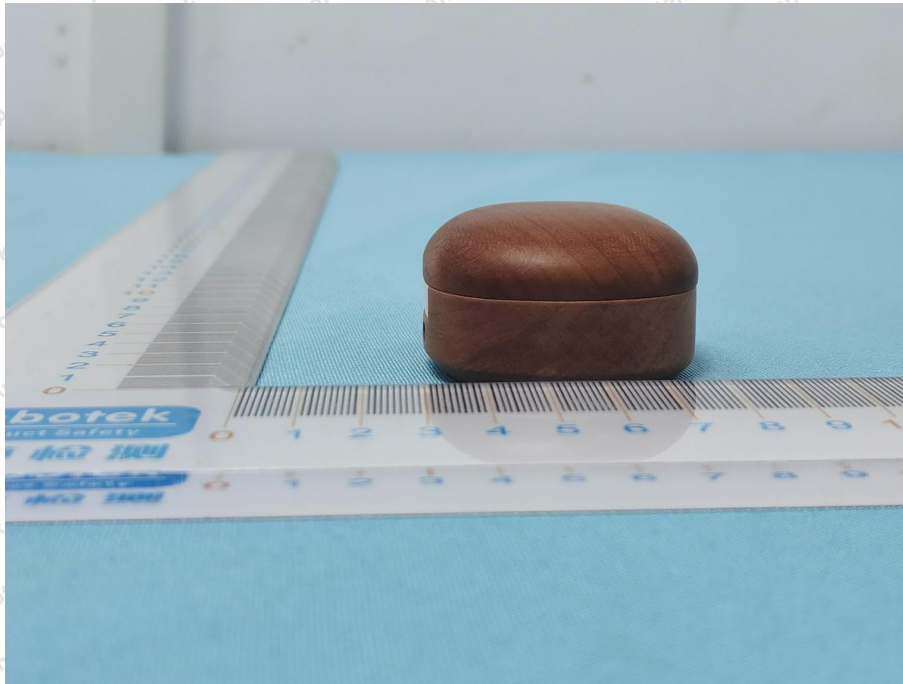

Shenzhen Anbotek Compliance Laboratory Limited

Address: 1/F., Building D, Sogood Science and Technology Park, Sanwei Community, Hangcheng Street, Bao'an District, Shenzhen, Guangdong, China.
Tel: (86) 0755-26066440 Fax: (86) 0755-26014772 Email: service@anbotek.com

Hotline
400-003-0500
www.anbotek.com.cn