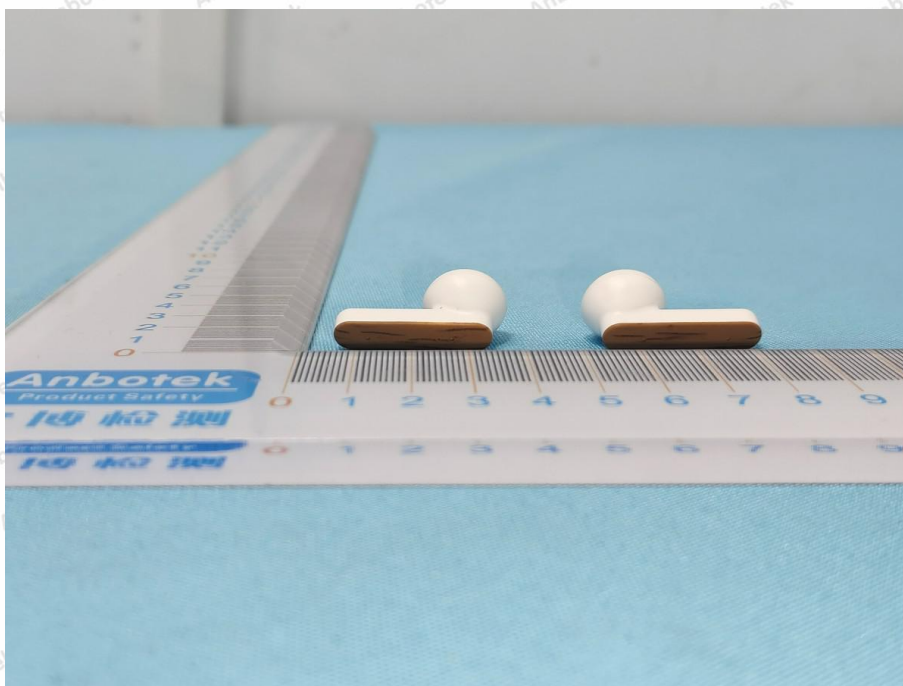

Shenzhen Anbotek Compliance Laboratory Limited

Address: 1/F., Building D, Sogood Science and Technology Park, Sanwei Community, Hangcheng Street, Bao'an District, Shenzhen, Guangdong, China.
Tel: (86) 0755-26066440 Fax: (86) 0755-26014772 Email: service@anbotek.com

Hotline
400-003-0500
www.anbotek.com.cn