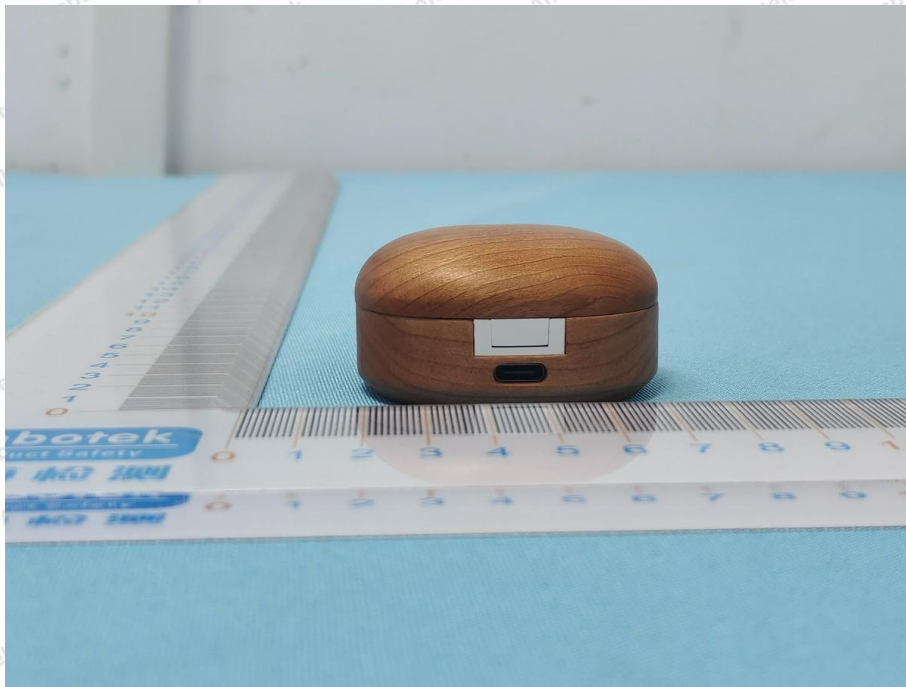

Shenzhen Anbotek Compliance Laboratory Limited

Address: 1/F., Building D, Sogood Science and Technology Park, Sanwei Community, Hangcheng Street, Bao'an District, Shenzhen, Guangdong, China.
Tel: (86) 0755-26066440 Fax: (86) 0755-26014772 Email: service@anbotek.com

Hotline
400-003-0500
www.anbotek.com.cn