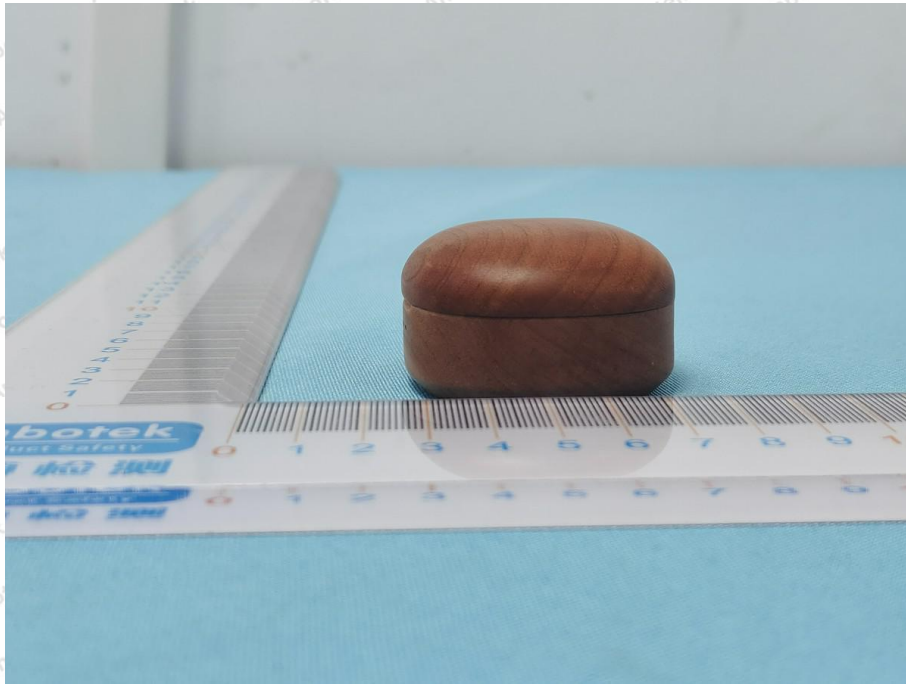

Shenzhen Anbotek Compliance Laboratory Limited

Address: 1/F., Building D, Sogood Science and Technology Park, Sanwei Community, Hangcheng Street, Bao'an District, Shenzhen, Guangdong, China.
Tel: (86) 0755-26066440 Fax: (86) 0755-26014772 Email: service@anbotek.com

Hotline
400-003-0500
www.anbotek.com.cn