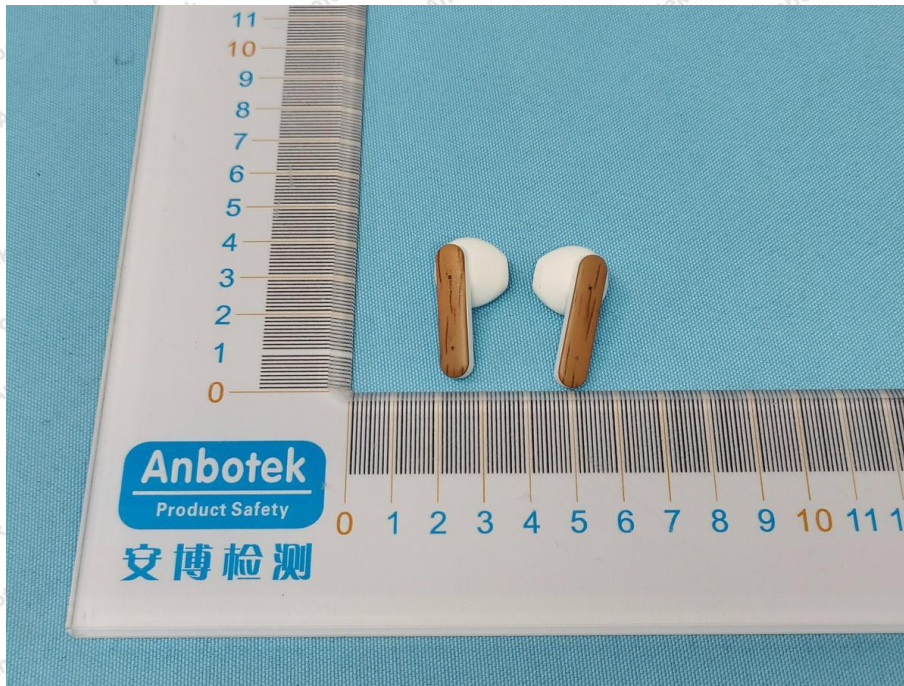

Shenzhen Anbotek Compliance Laboratory Limited

Address: 1/F., Building D, Sogood Science and Technology Park, Sanwei Community, Hangcheng Street, Bao'an District, Shenzhen, Guangdong, China.
Tel: (86) 0755-26066440 Fax: (86) 0755-26014772 Email: service@anbotek.com

Hotline
400-003-0500
www.anbotek.com.cn