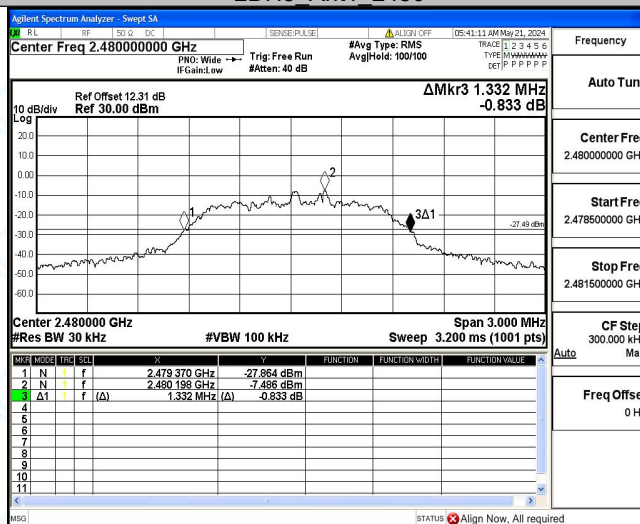

Test Graphs

DH5 Ant1_2402

DH5 Ant1_2441

DH5 Ant1_2480

2DH5 Ant1_2402

2DH5 Ant1_2441

2DH5 Ant1_2480

3DH5 Ant1_2402

3DH5 Ant1_2441

3DH5 Ant1_2480

**Appendix B: Maximum conducted output power**

Test Result

Test Mode	Antenna	Freq(MHz)	Conducted Peak Power[dBm]	Conducted Limit[dBm]	Verdict
DH5	Ant1	2402	-4.06	≤20.97	PASS
		2441	-3.73	≤20.97	PASS
		2480	-3.84	≤20.97	PASS
2DH5	Ant1	2402	-4.18	≤20.97	PASS
		2441	-3.57	≤20.97	PASS
		2480	-3.16	≤20.97	PASS
3DH5	Ant1	2402	-3.55	≤20.97	PASS
		2441	-3.11	≤20.97	PASS
		2480	-2.95	≤20.97	PASS