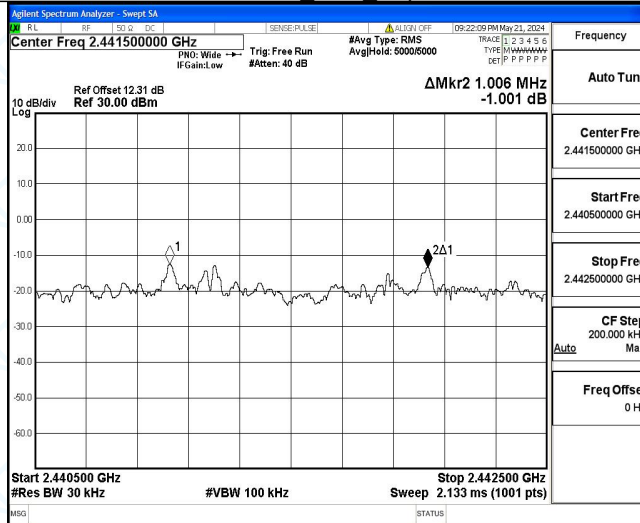

3DH5 Ant1_2441

3DH5 Ant1_2480

Appendix C: Carrier frequency separation

Test Result

Test Mode	Antenna	Freq(MHz)	Result[MHz]	Limit[MHz]	Verdict
DH5	Ant1	Hop	0.96	≥0.704	PASS
2DH5	Ant1	Hop	1.006	≥0.898	PASS
3DH5	Ant1	Hop	1.168	≥0.906	PASS

Test Graphs

DH5 Ant1 Hop

2DH5 Ant1 Hop

3DH5 Ant1 Hop

Appendix D: Dwell Time

Test Result

Test Mode	Antenna	Freq(MHz)	BurstWidth [ms]	TotalHops [Num]	Result[s]	Limit[s]	Verdict
DH1	Ant1	Hop	0.375	320	0.12	≤0.4	PASS
DH3	Ant1	Hop	1.630	160	0.261	≤0.4	PASS
DH5	Ant1	Hop	2.879	106.67	0.307	≤0.4	PASS
2DH1	Ant1	Hop	0.385	320	0.123	≤0.4	PASS
2DH3	Ant1	Hop	1.638	160	0.262	≤0.4	PASS
2DH5	Ant1	Hop	2.885	106.67	0.308	≤0.4	PASS
3DH1	Ant1	Hop	0.386	320	0.124	≤0.4	PASS
3DH3	Ant1	Hop	1.637	160	0.262	≤0.4	PASS
3DH5	Ant1	Hop	2.887	106.67	0.308	≤0.4	PASS