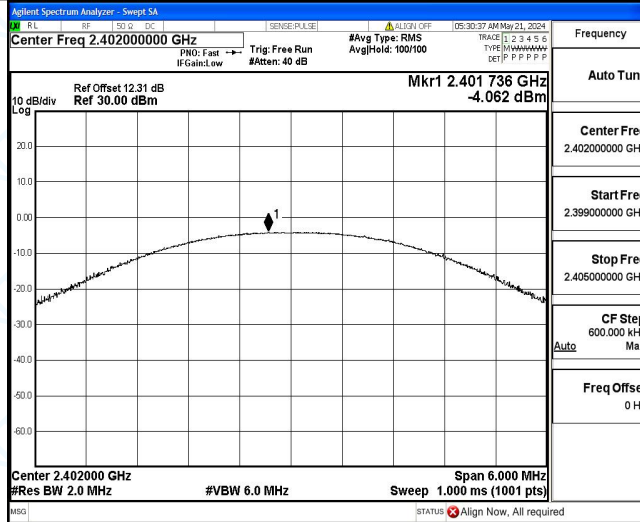

3DH5 Ant1_2441

3DH5 Ant1_2480

**Appendix B: Maximum conducted output power**

Test Result

Test Mode	Antenna	Freq(MHz)	Conducted Peak Power[dBm]	Conducted Limit[dBm]	Verdict
DH5	Ant1	2402	-4.06	≤20.97	PASS
		2441	-3.73	≤20.97	PASS
		2480	-3.84	≤20.97	PASS
2DH5	Ant1	2402	-4.18	≤20.97	PASS
		2441	-3.57	≤20.97	PASS
		2480	-3.16	≤20.97	PASS
3DH5	Ant1	2402	-3.55	≤20.97	PASS
		2441	-3.11	≤20.97	PASS
		2480	-2.95	≤20.97	PASS

Test Graphs

DH5 Ant1_2402

DH5 Ant1_2441

DH5 Ant1_2480

2DH5 Ant1_2402

2DH5 Ant1_2441

2DH5 Ant1_2480

3DH5 Ant1_2402