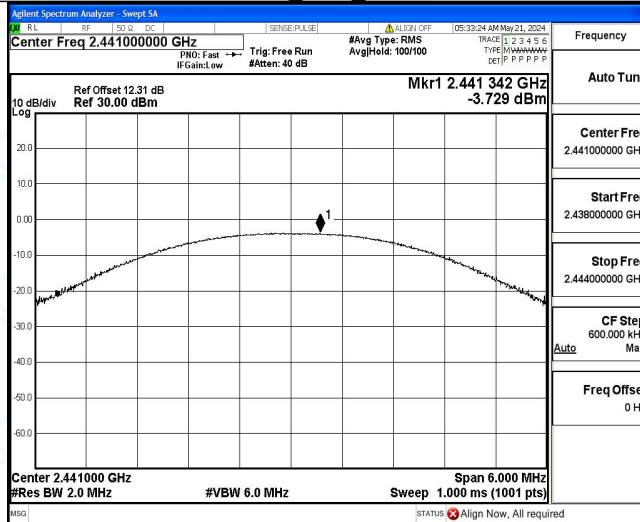

3DH5 Ant1_2441

3DH5 Ant1_2480

**Appendix B: Maximum conducted output power**

Test Result

Test Mode	Antenna	Freq(MHz)	Conducted Peak Power[dBm]	Conducted Limit[dBm]	Verdict
DH5	Ant1	2402	-4.06	≤20.97	PASS
		2441	-3.73	≤20.97	PASS
		2480	-3.84	≤20.97	PASS
2DH5	Ant1	2402	-4.18	≤20.97	PASS
		2441	-3.57	≤20.97	PASS
		2480	-3.16	≤20.97	PASS
3DH5	Ant1	2402	-3.55	≤20.97	PASS
		2441	-3.11	≤20.97	PASS
		2480	-2.95	≤20.97	PASS

Test Graphs

DH5 Ant1_2402

DH5 Ant1_2441

DH5 Ant1_2480

2DH5 Ant1_2402

2DH5 Ant1_2441

2DH5 Ant1_2480

3DH5 Ant1_2402