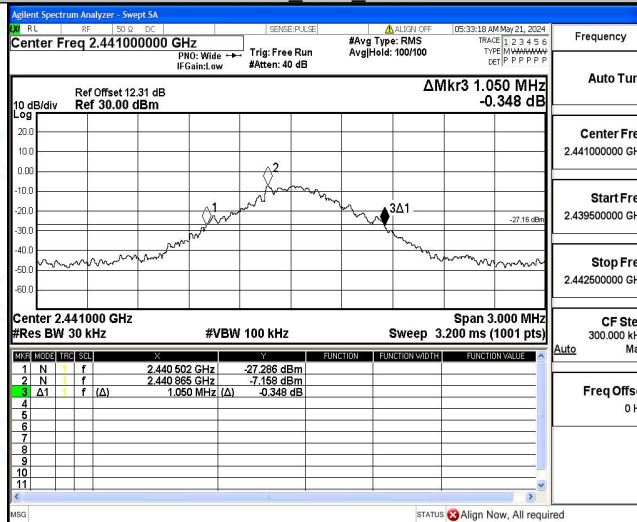

Test Graphs

DH5 Ant1_2402

DH5 Ant1_2441

DH5 Ant1_2480

2DH5 Ant1_2402

2DH5 Ant1_2441

2DH5 Ant1_2480

3DH5 Ant1_2402

3DH5 Ant1_2441

3DH5 Ant1_2480

**Appendix B: Maximum conducted output power**

Test Result

Test Mode	Antenna	Freq(MHz)	Conducted Peak Power[dBm]	Conducted Limit[dBm]	Verdict
DH5	Ant1	2402	-4.06	≤20.97	PASS
		2441	-3.73	≤20.97	PASS
		2480	-3.84	≤20.97	PASS
2DH5	Ant1	2402	-4.18	≤20.97	PASS
		2441	-3.57	≤20.97	PASS
		2480	-3.16	≤20.97	PASS
3DH5	Ant1	2402	-3.55	≤20.97	PASS
		2441	-3.11	≤20.97	PASS
		2480	-2.95	≤20.97	PASS