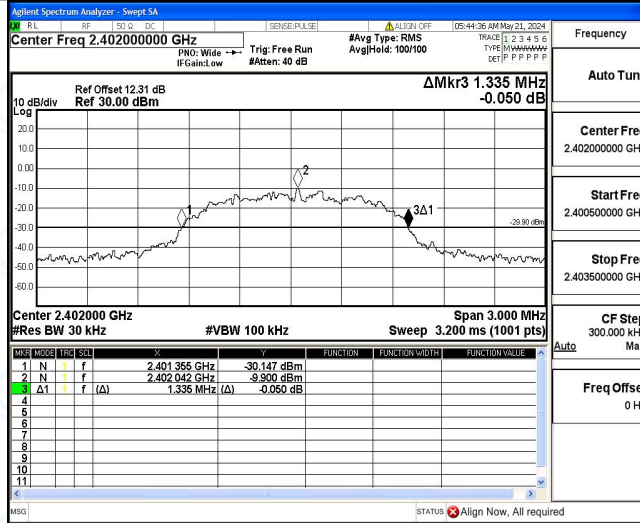

Test Graphs

DH5 Ant1_2402

DH5 Ant1_2441

DH5 Ant1_2480

2DH5 Ant1_2402

2DH5 Ant1_2441

2DH5 Ant1_2480

3DH5 Ant1_2402

3DH5 Ant1_2441

3DH5 Ant1_2480

**Appendix B: Maximum conducted output power**

Test Result

Test Mode	Antenna	Freq(MHz)	Conducted Peak Power[dBm]	Conducted Limit[dBm]	Verdict
DH5	Ant1	2402	-4.06	≤20.97	PASS
		2441	-3.73	≤20.97	PASS
		2480	-3.84	≤20.97	PASS
2DH5	Ant1	2402	-4.18	≤20.97	PASS
		2441	-3.57	≤20.97	PASS
		2480	-3.16	≤20.97	PASS
3DH5	Ant1	2402	-3.55	≤20.97	PASS
		2441	-3.11	≤20.97	PASS
		2480	-2.95	≤20.97	PASS