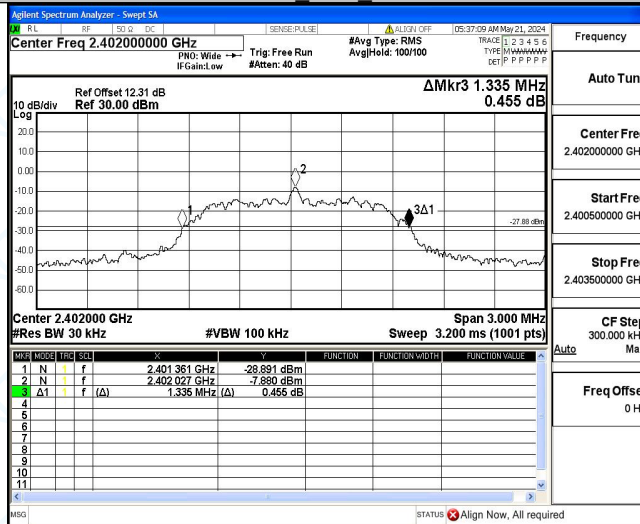

Test Graphs

DH5 Ant1_2402

DH5 Ant1_2441

DH5 Ant1_2480

2DH5 Ant1_2402

2DH5 Ant1_2441

2DH5 Ant1_2480

3DH5 Ant1_2402

3DH5 Ant1_2441

3DH5 Ant1_2480

**Appendix B: Maximum conducted output power**

Test Result

Test Mode	Antenna	Freq(MHz)	Conducted Peak Power[dBm]	Conducted Limit[dBm]	Verdict
DH5	Ant1	2402	-4.06	≤20.97	PASS
		2441	-3.73	≤20.97	PASS
		2480	-3.84	≤20.97	PASS
2DH5	Ant1	2402	-4.18	≤20.97	PASS
		2441	-3.57	≤20.97	PASS
		2480	-3.16	≤20.97	PASS
3DH5	Ant1	2402	-3.55	≤20.97	PASS
		2441	-3.11	≤20.97	PASS
		2480	-2.95	≤20.97	PASS