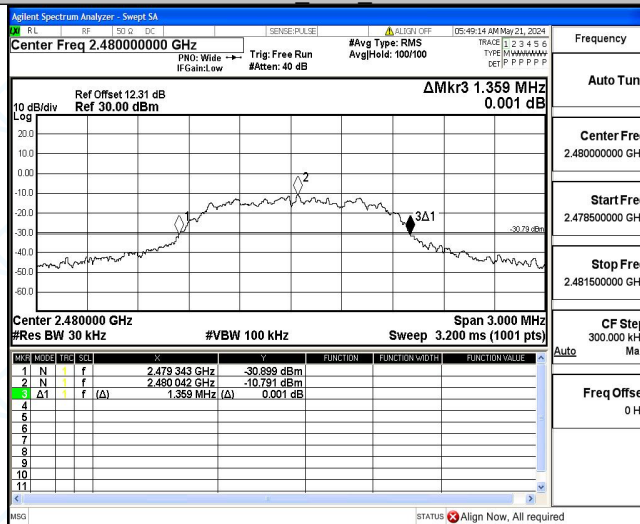

Test Graphs

DH5 Ant1_2402

DH5 Ant1_2441

DH5 Ant1_2480

2DH5 Ant1_2402

2DH5 Ant1_2441

2DH5 Ant1_2480

3DH5 Ant1_2402

3DH5 Ant1_2441

3DH5 Ant1_2480

**Appendix B: Maximum conducted output power**

Test Result

Test Mode	Antenna	Freq(MHz)	Conducted Peak Power[dBm]	Conducted Limit[dBm]	Verdict
DH5	Ant1	2402	-4.06	≤20.97	PASS
		2441	-3.73	≤20.97	PASS
		2480	-3.84	≤20.97	PASS
2DH5	Ant1	2402	-4.18	≤20.97	PASS
		2441	-3.57	≤20.97	PASS
		2480	-3.16	≤20.97	PASS
3DH5	Ant1	2402	-3.55	≤20.97	PASS
		2441	-3.11	≤20.97	PASS
		2480	-2.95	≤20.97	PASS