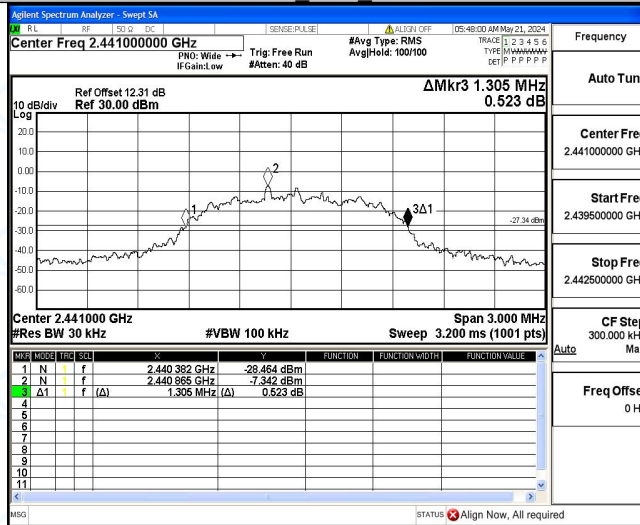

Test Graphs

DH5 Ant1_2402

DH5 Ant1_2441

DH5 Ant1_2480

2DH5 Ant1_2402

2DH5 Ant1_2441

2DH5 Ant1_2480

3DH5 Ant1_2402

3DH5 Ant1_2441

3DH5 Ant1_2480

**Appendix B: Maximum conducted output power**

Test Result

Test Mode	Antenna	Freq(MHz)	Conducted Peak Power[dBm]	Conducted Limit[dBm]	Verdict
DH5	Ant1	2402	-4.06	≤20.97	PASS
		2441	-3.73	≤20.97	PASS
		2480	-3.84	≤20.97	PASS
2DH5	Ant1	2402	-4.18	≤20.97	PASS
		2441	-3.57	≤20.97	PASS
		2480	-3.16	≤20.97	PASS
3DH5	Ant1	2402	-3.55	≤20.97	PASS
		2441	-3.11	≤20.97	PASS
		2480	-2.95	≤20.97	PASS