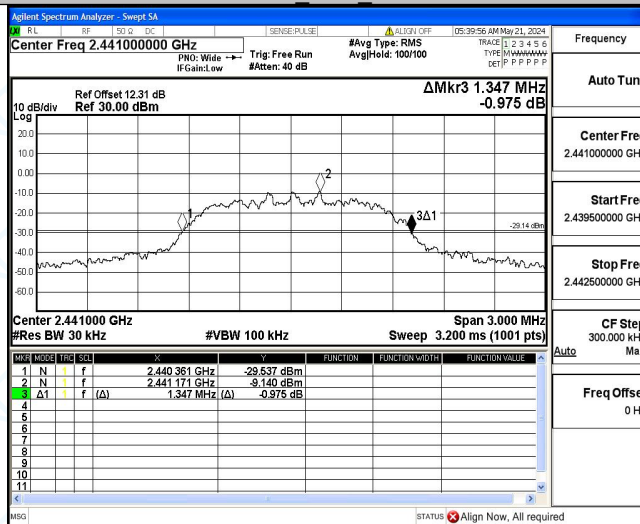

Test Graphs

DH5 Ant1_2402

DH5 Ant1_2441

DH5 Ant1_2480

2DH5 Ant1_2402

2DH5 Ant1_2441

2DH5 Ant1_2480

3DH5 Ant1_2402

3DH5 Ant1_2441

3DH5 Ant1_2480

**Appendix B: Maximum conducted output power**

Test Result

Test Mode	Antenna	Freq(MHz)	Conducted Peak Power[dBm]	Conducted Limit[dBm]	Verdict
DH5	Ant1	2402	-4.06	≤20.97	PASS
		2441	-3.73	≤20.97	PASS
		2480	-3.84	≤20.97	PASS
2DH5	Ant1	2402	-4.18	≤20.97	PASS
		2441	-3.57	≤20.97	PASS
		2480	-3.16	≤20.97	PASS
3DH5	Ant1	2402	-3.55	≤20.97	PASS
		2441	-3.11	≤20.97	PASS
		2480	-2.95	≤20.97	PASS