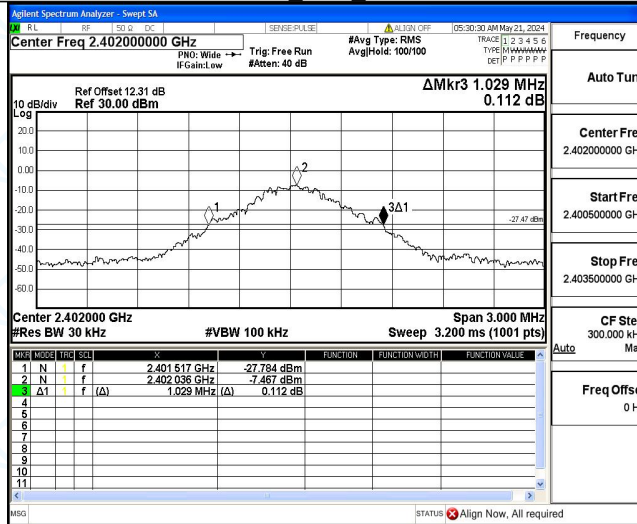

Test Graphs

DH5 Ant1_2402

DH5 Ant1_2441

DH5 Ant1_2480

2DH5 Ant1_2402

2DH5 Ant1_2441

2DH5 Ant1_2480

3DH5 Ant1_2402

3DH5 Ant1_2441

3DH5 Ant1_2480

**Appendix B: Maximum conducted output power**

Test Result

Test Mode	Antenna	Freq(MHz)	Conducted Peak Power[dBm]	Conducted Limit[dBm]	Verdict
DH5	Ant1	2402	-4.06	≤20.97	PASS
		2441	-3.73	≤20.97	PASS
		2480	-3.84	≤20.97	PASS
2DH5	Ant1	2402	-4.18	≤20.97	PASS
		2441	-3.57	≤20.97	PASS
		2480	-3.16	≤20.97	PASS
3DH5	Ant1	2402	-3.55	≤20.97	PASS
		2441	-3.11	≤20.97	PASS
		2480	-2.95	≤20.97	PASS