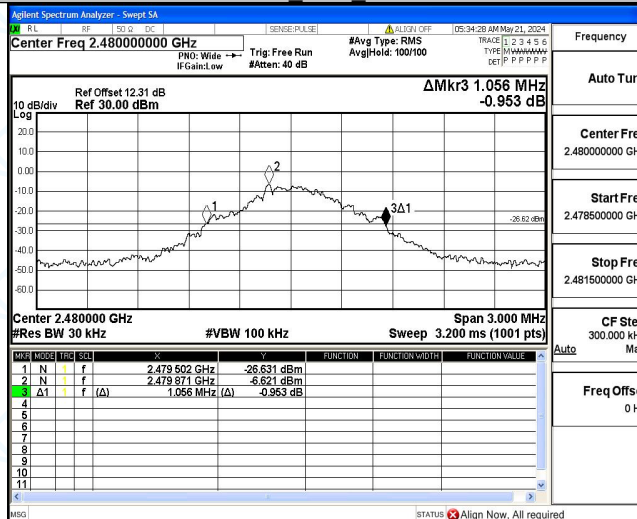

Test Graphs

DH5 Ant1_2402

DH5 Ant1_2441

DH5 Ant1_2480

2DH5 Ant1_2402

2DH5 Ant1_2441

2DH5 Ant1_2480

3DH5 Ant1_2402

3DH5 Ant1_2441

3DH5 Ant1_2480

**Appendix B: Maximum conducted output power**

Test Result

Test Mode	Antenna	Freq(MHz)	Conducted Peak Power[dBm]	Conducted Limit[dBm]	Verdict
DH5	Ant1	2402	-4.06	≤20.97	PASS
		2441	-3.73	≤20.97	PASS
		2480	-3.84	≤20.97	PASS
2DH5	Ant1	2402	-4.18	≤20.97	PASS
		2441	-3.57	≤20.97	PASS
		2480	-3.16	≤20.97	PASS
3DH5	Ant1	2402	-3.55	≤20.97	PASS
		2441	-3.11	≤20.97	PASS
		2480	-2.95	≤20.97	PASS