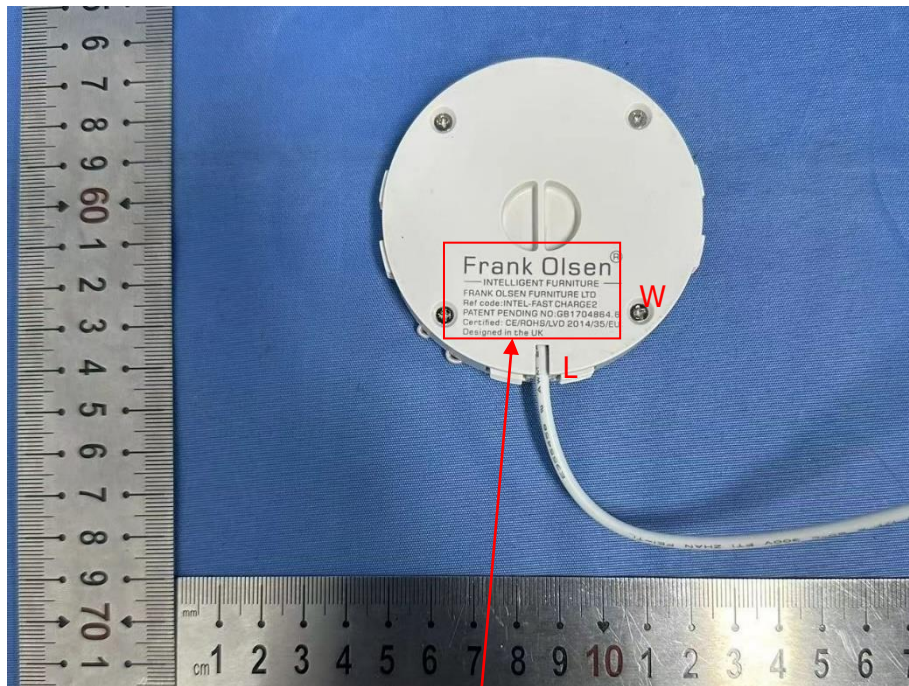

Label

Wireless Charging

Model Name: T8

FCC ID: 2BGM8-T8

Size: L30mm * W20mm

1. The label is silk-screen on the sample