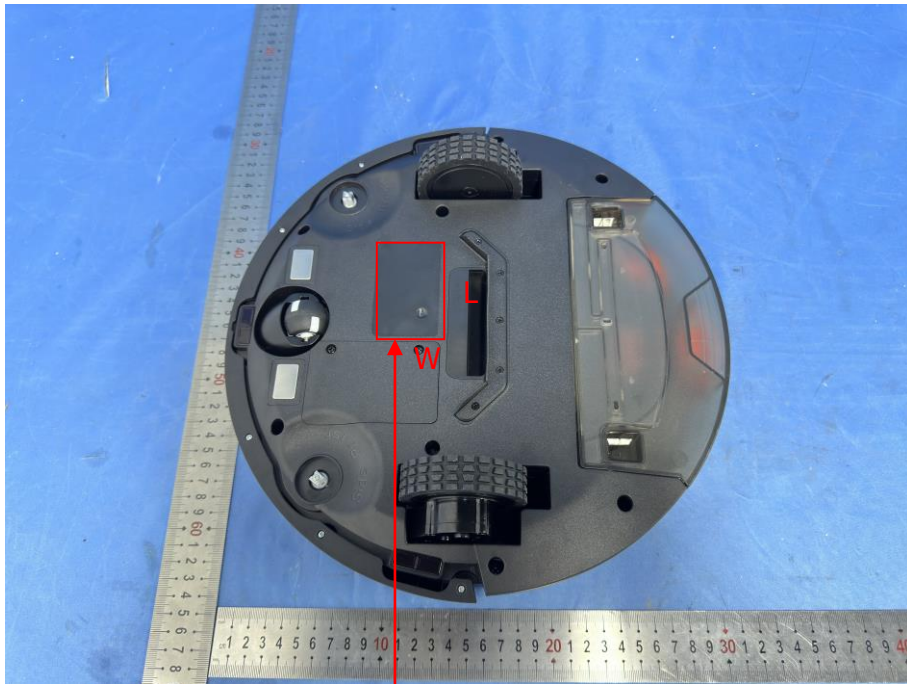

Label

Robot Vacuum cleaner

Model Name: S1

FCC ID: 2BGIC-S1

Size: L60mm * W40mm

1. The label is silk-screen on the sample