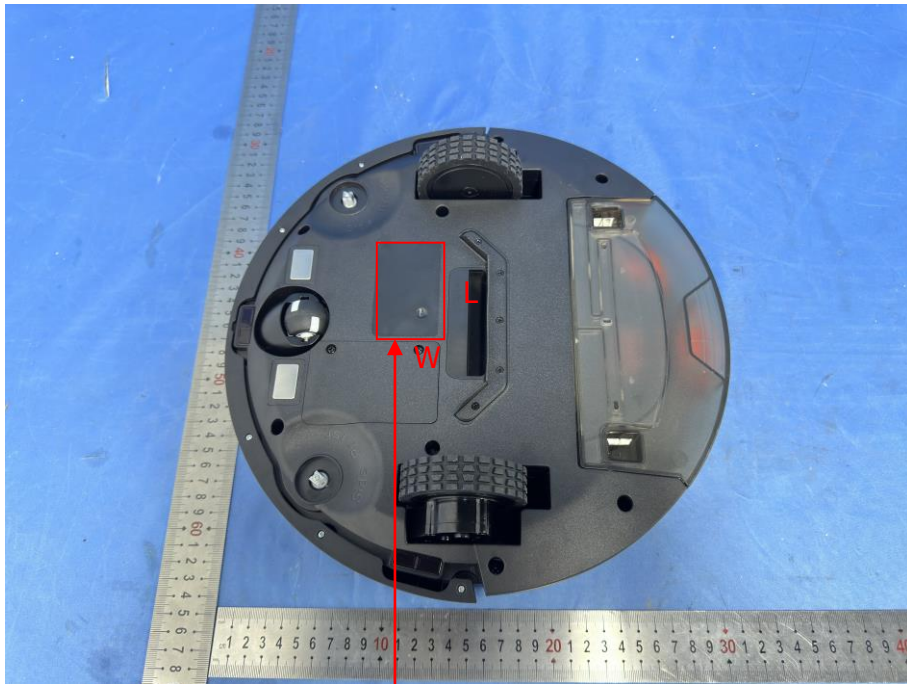

Label

Robot Vacuum cleaner

Model Name:C2

FCC ID: 2BGIC-C2

Size: L60mm * W40mm

1. The label is silk-screen on the sample