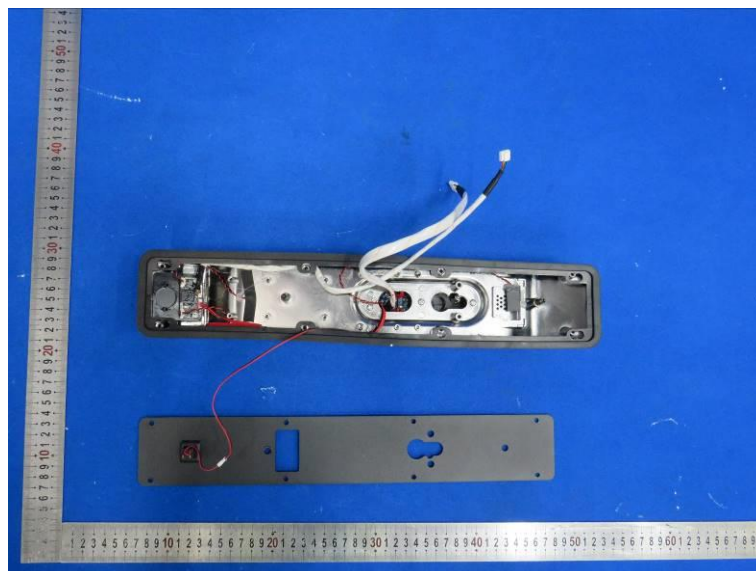

Product Name: smart lock

Model No.: DF65

EUT Constructional Details

Internal Photo

WIFI ANT

-----End-----