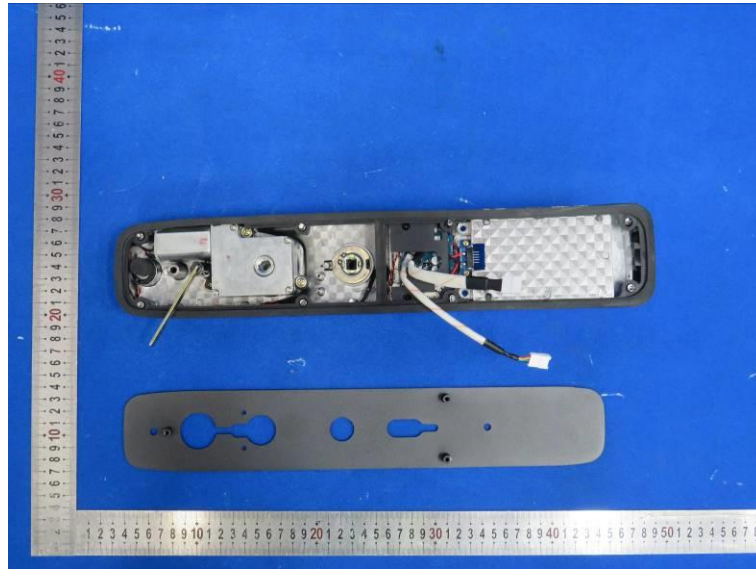

Product Name: smart lock

Model No.: DF65

EUT Constructional Details

Internal Photo

WIFI ANT

-----End-----