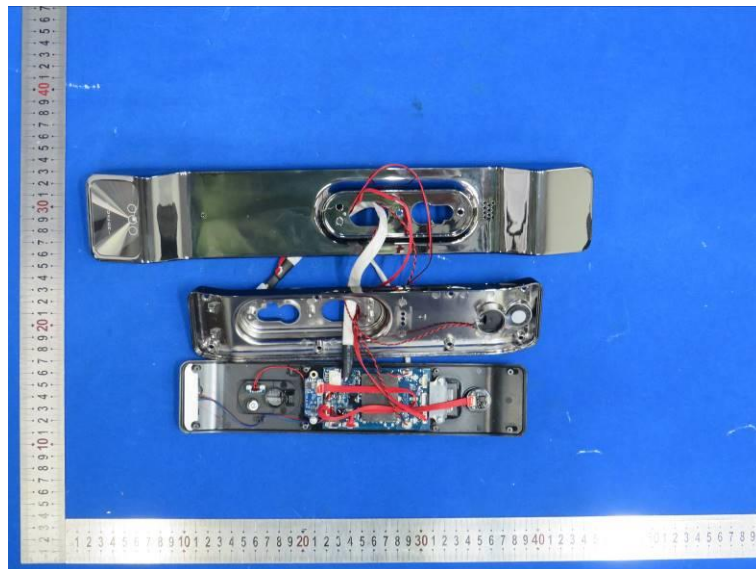

Product Name: smart lock

Model No.: DF65

EUT Constructional Details

Internal Photo

WIFI ANT

-----End-----