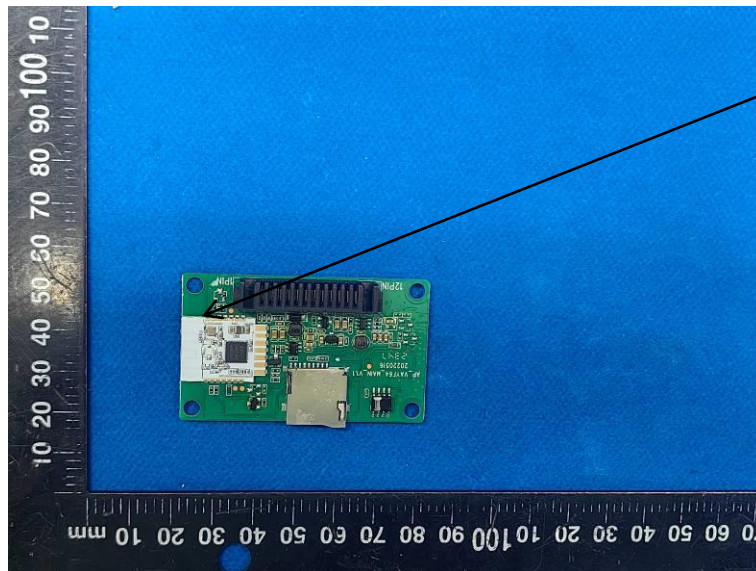

Product Name: smart lock

Model No.: DF65

EUT Constructional Details

Internal Photo

WIFI ANT

-----End-----