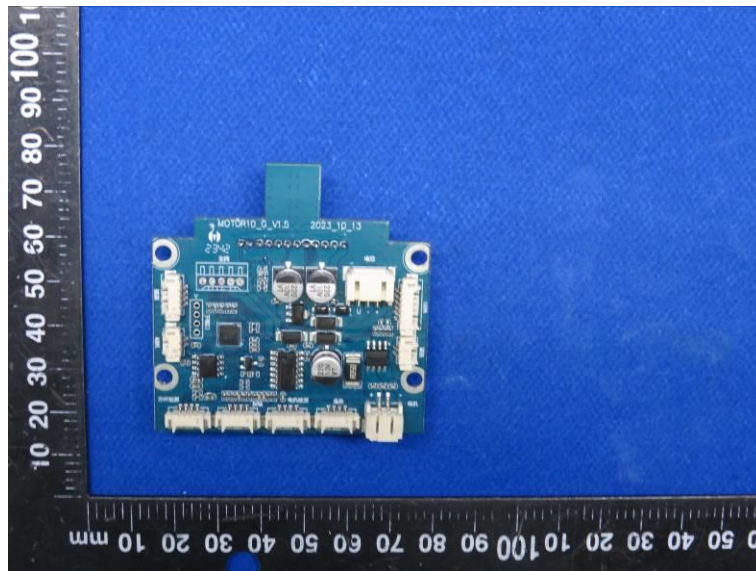

Product Name: smart lock

Model No.: DF65

EUT Constructional Details

Internal Photo

WIFI ANT

-----End-----