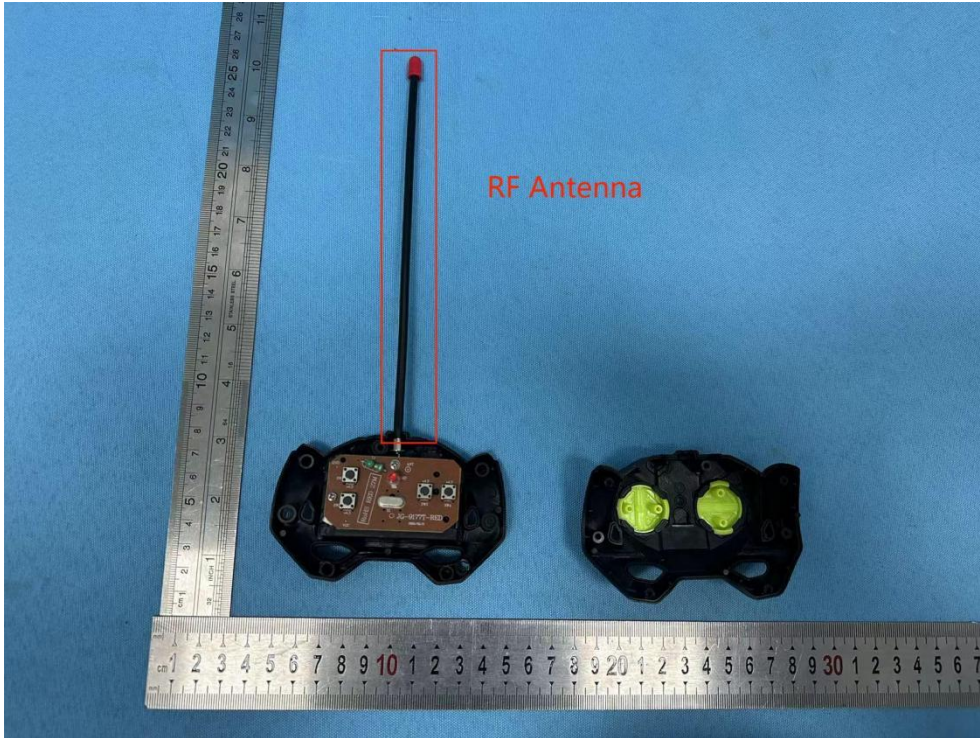

PHOTO GRAPHS OF EUT

FCC ID:2BGHT-MT1248

Internal Photos

Internal Photos