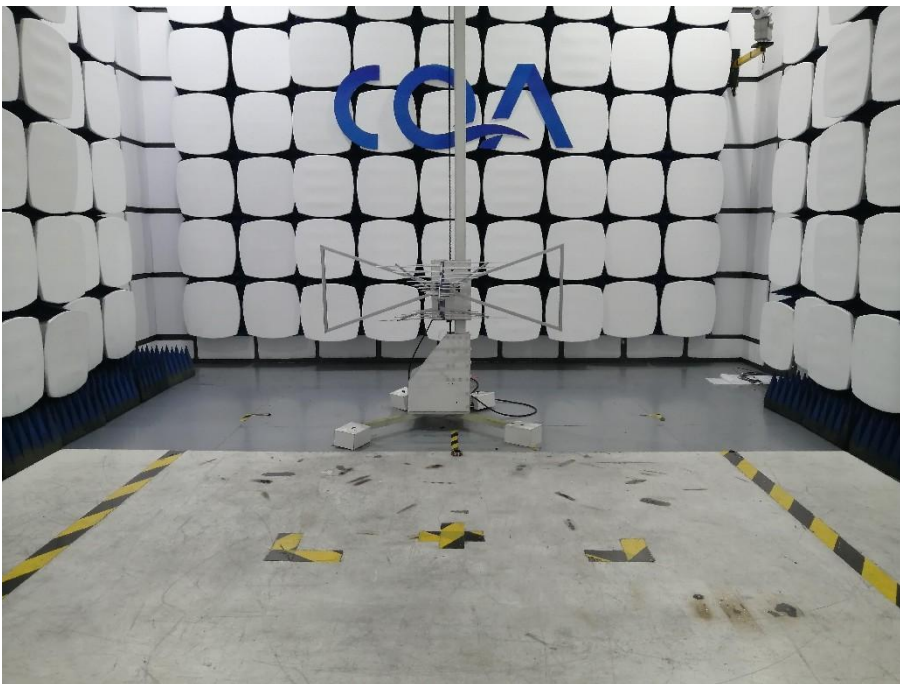

Setup photos

1 Photographs - EUT Test Setup

1.1 Radiated Spurious Emission

9kHz~30MHz:

30MHz~1GHz:

Above 1GHz:

1.2 Conducted Emissions Test Setup