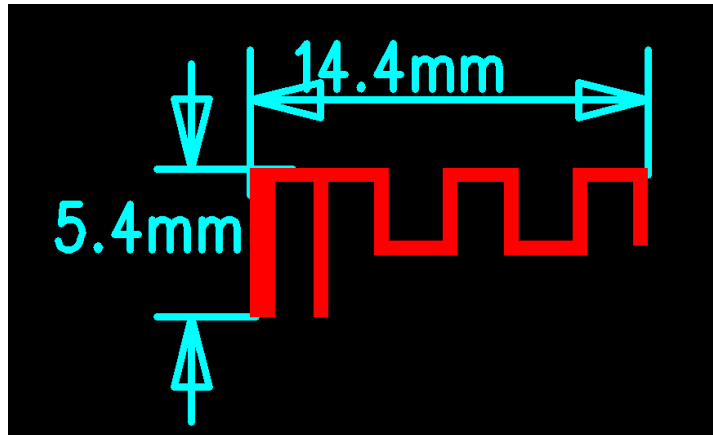

BT Audio Antenna Report

Manufacturer: SHENZHEN YINHE XINGKONG KEJI
YOUXIANGONGSI
M/N: 2.4GANT

1. Gain and Efficiency

| Frequency (MHz) | Gain (dBi) | Efficiency (dB) | Efficiency (%) |
|-----------------|------------|-----------------|----------------|
| 2400 | 0.21 | -6.62 | 21.26 |
| 2410 | 0.53 | -6.25 | 22.5 |
| 2420 | 0.18 | -6.63 | 22.81 |
| 2430 | 1.05 | -5.64 | 27.28 |
| 2440 | 1.03 | -6.24 | 24.6 |
| 2450 | 0.94 | -5.76 | 26.24 |
| 2460 | 0.55 | -5.56 | 25.28 |
| 2470 | 0.66 | -5.63 | 26.14 |
| 2480 | 0.57 | -6.24 | 23.23 |
| 2490 | 0.33 | -6.37 | 22.85 |