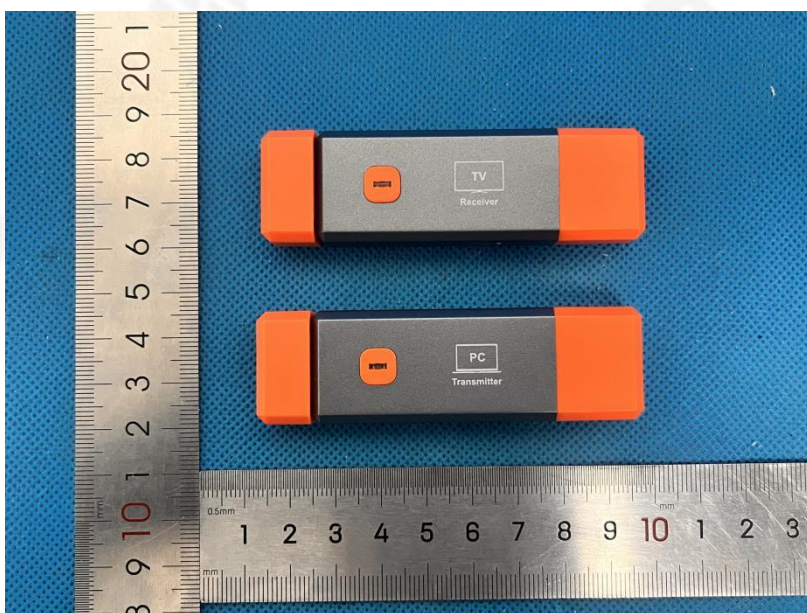

### EUT Photo

|               |  |
|---------------|--|
| Product Name: | Wireless HDMI transmitter and receiver |
| Model No.:    | GT-HDWL50B                             |

FCC ID:2BGEJ-GTHDWL50B

---END---