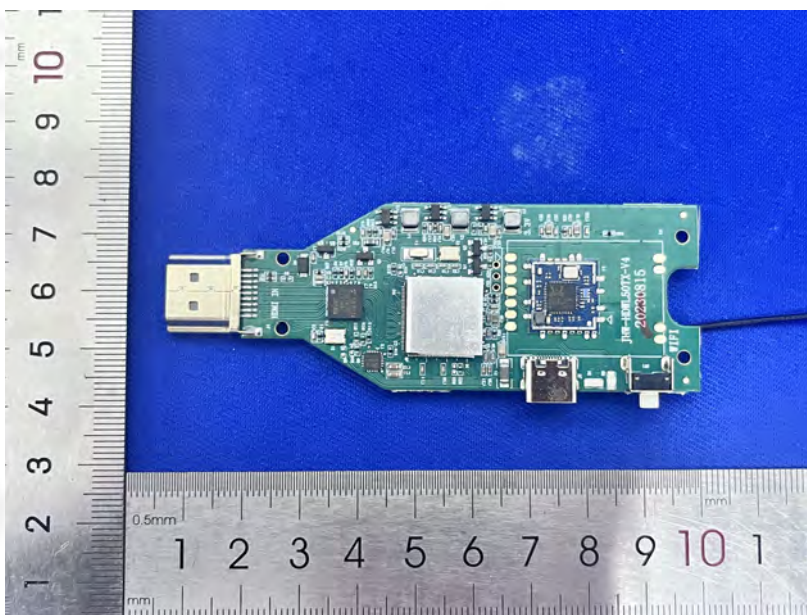

EUT Photo

Product Name:	HDMI Wireless Extender
Model No.:	GT-HDWL50,GT-HDWL30,GT-HDWL50B,GT-HDWL100,GT-HDWL100B,GT-HDWL150,GT-HDWL-150B

External antenna

FCC ID:2BGEJ-GT-HDWL50

FCC ID:2BGEJ-GT-HDWL50

----END----