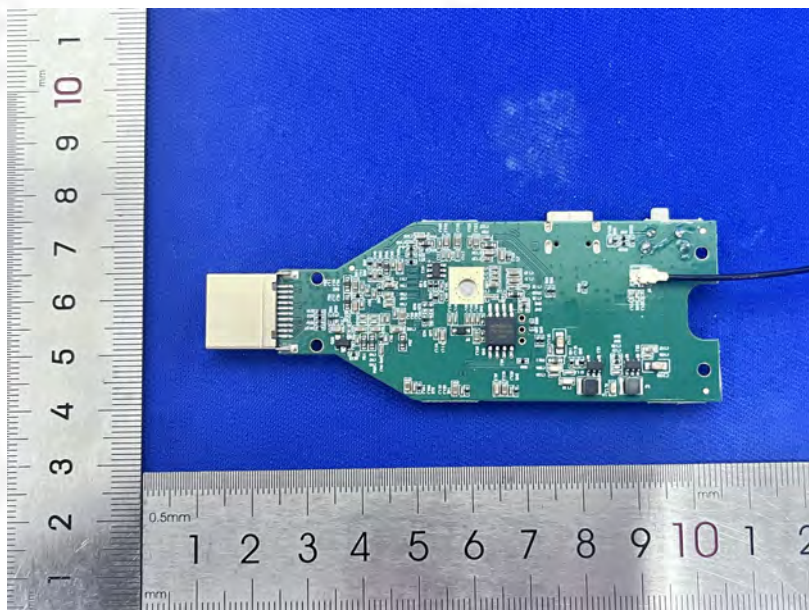

EUT Photo

Product Name:	HDMI Wireless Extender
Model No.:	GT-HDWL50,GT-HDWL30,GT-HDWL50B,GT-HDWL100,GT-HDWL100B,GT-HDWL150,GT-HDWL-150B

External antenna

FCC ID:2BGEJ-GT-HDWL50

FCC ID:2BGEJ-GT-HDWL50

----END----