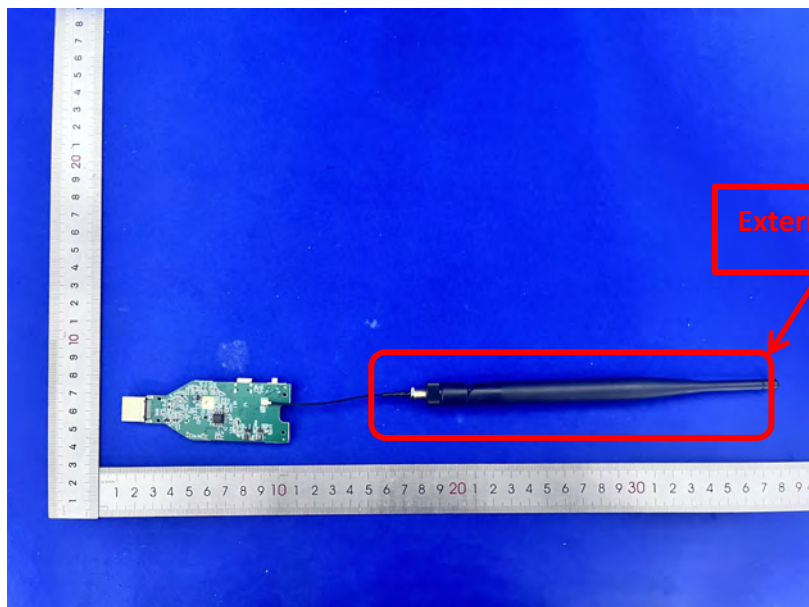

EUT Photo

Product Name:	HDMI Wireless Extender
Model No.:	GT-HDWL50,GT-HDWL30,GT-HDWL50B,GT-HDWL100,GT-HDWL100B,GT-HDWL150,GT-HDWL-150B

External antenna

FCC ID:2BGEJ-GT-HDWL50

FCC ID:2BGEJ-GT-HDWL50

----END----