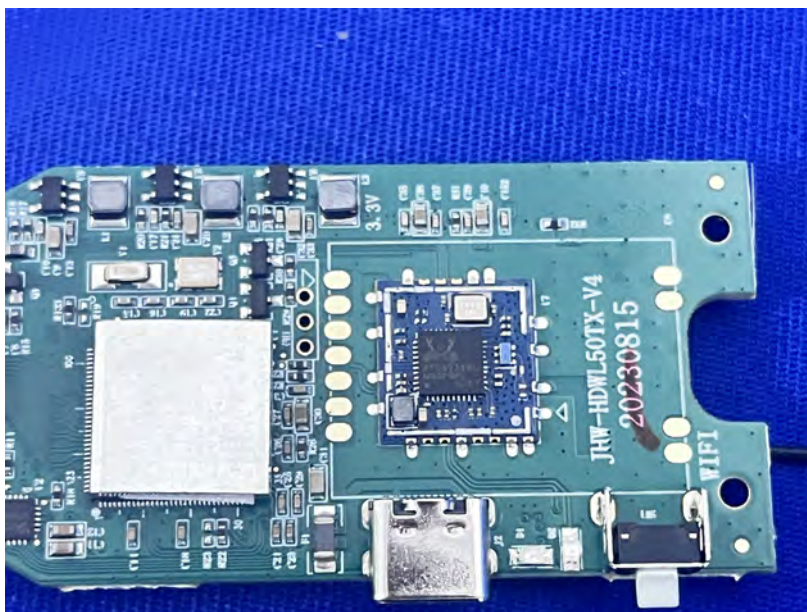

EUT Photo

Product Name:	HDMI Wireless Extender
Model No.:	GT-HDWL50,GT-HDWL30,GT-HDWL50B,GT-HDWL100,GT-HDWL100B,GT-HDWL150,GT-HDWL-150B

External antenna

FCC ID:2BGEJ-GT-HDWL50

FCC ID:2BGEJ-GT-HDWL50

----END----