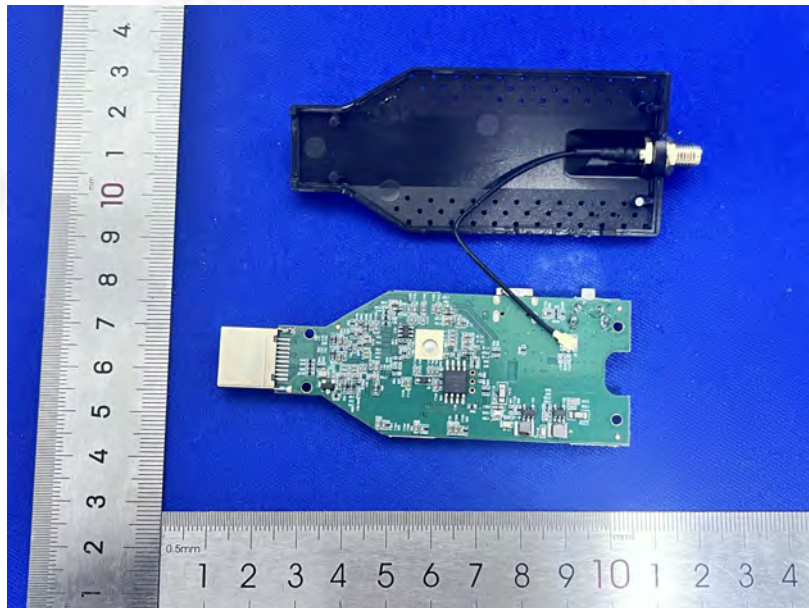

EUT Photo

Product Name:	HDMI Wireless Extender
Model No.:	GT-HDWL50,GT-HDWL30,GT-HDWL50B,GT-HDWL100,GT-HDWL100B,GT-HDWL150,GT-HDWL-150B

External antenna

FCC ID:2BGEJ-GT-HDWL50

FCC ID:2BGEJ-GT-HDWL50

----END----