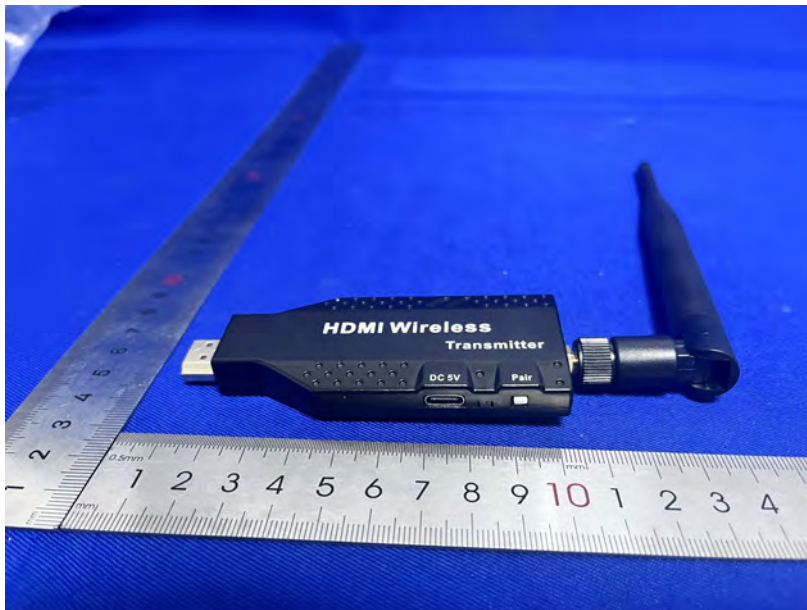

EUT Photo

Product Name:	HDMI Wireless Extender
Model No.:	GT-HDWL50,GT-HDWL30,GT-HDWL50B,GT-HDWL100, GT-HDWL100B,GT-HDWL150,GT-HDWL-150B

3

FCC ID:2BGEJ-GT-HDWL50

FCC ID:2BGEJ-GT-HDWL50

---END---