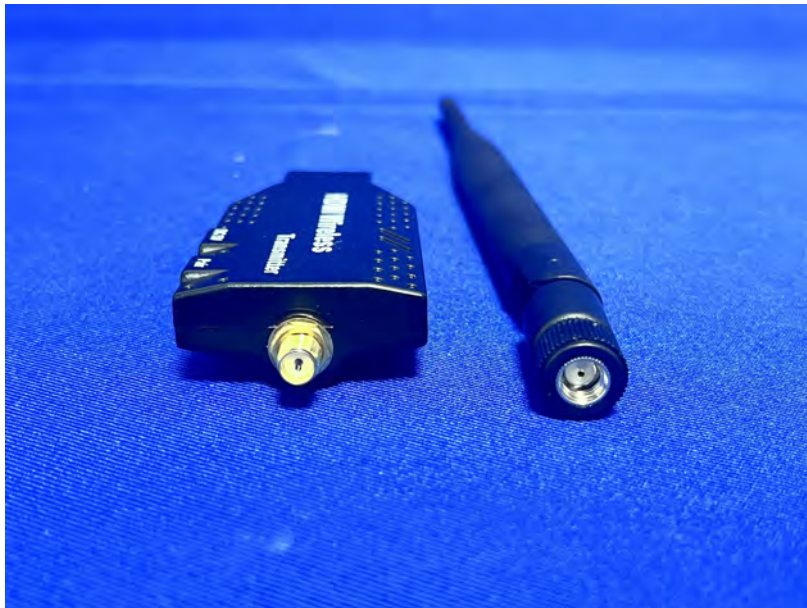

EUT Photo

Product Name:	HDMI Wireless Extender
Model No.:	GT-HDWL50,GT-HDWL30,GT-HDWL50B,GT-HDWL100, GT-HDWL100B,GT-HDWL150,GT-HDWL-150B

3

FCC ID:2BGEJ-GT-HDWL50

FCC ID:2BGEJ-GT-HDWL50

---END---