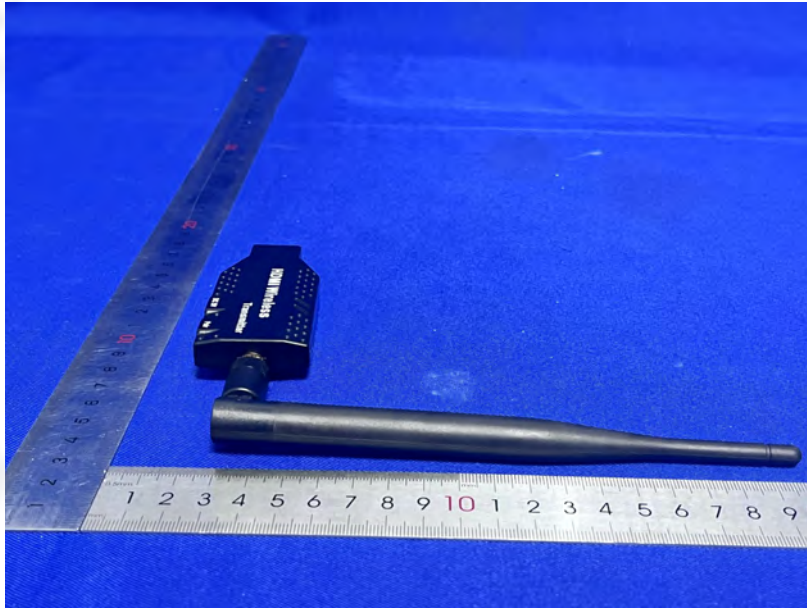

EUT Photo

Product Name:	HDMI Wireless Extender
Model No.:	GT-HDWL50,GT-HDWL30,GT-HDWL50B,GT-HDWL100, GT-HDWL100B,GT-HDWL150,GT-HDWL-150B

3

FCC ID:2BGEJ-GT-HDWL50

FCC ID:2BGEJ-GT-HDWL50

---END---