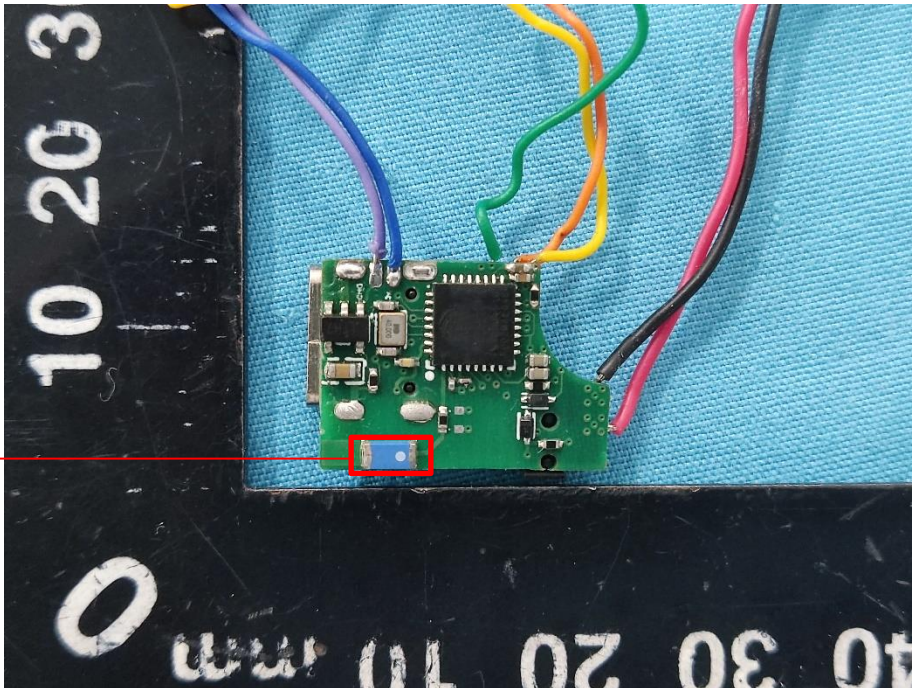

# CTC Laboratories, Inc.

Room 101 Building B, No. 7, Lanqing 1st Road, Luhu Community, Guanhu Subdistrict, Longhua District, Shenzhen, Guangdong, China

Tel: +86-755-27521059 Fax: +86-755-27521011 <http://www.sz-ctc.org.cn>

## Internal Photographs

WIFI&BT ANT