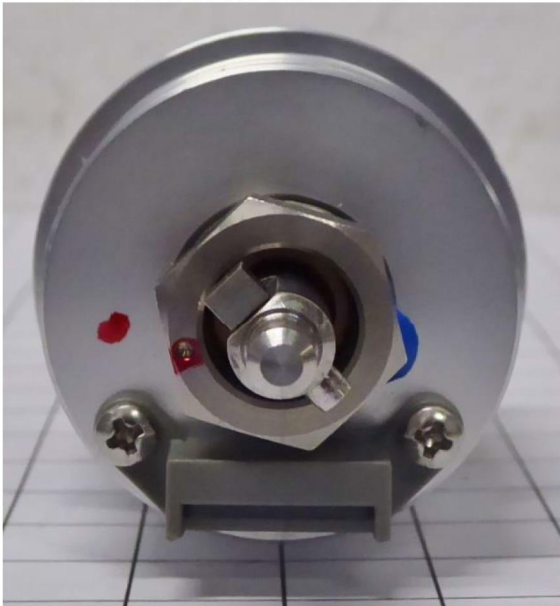

1.3 Accessories

Top view of the Valve-Head

Front view of the Valve-Head

Rear view of the Valve-Head

The test report merely corresponds to the test sample. It is not permitted to copy extracts of these test results without the written permission of the test laboratory.

Top view of the TAG – Type ColumnID-Tag

Front view of the TAG

The test report merely corresponds to the test sample. It is not permitted to copy extracts of these test results without the written permission of the test laboratory.