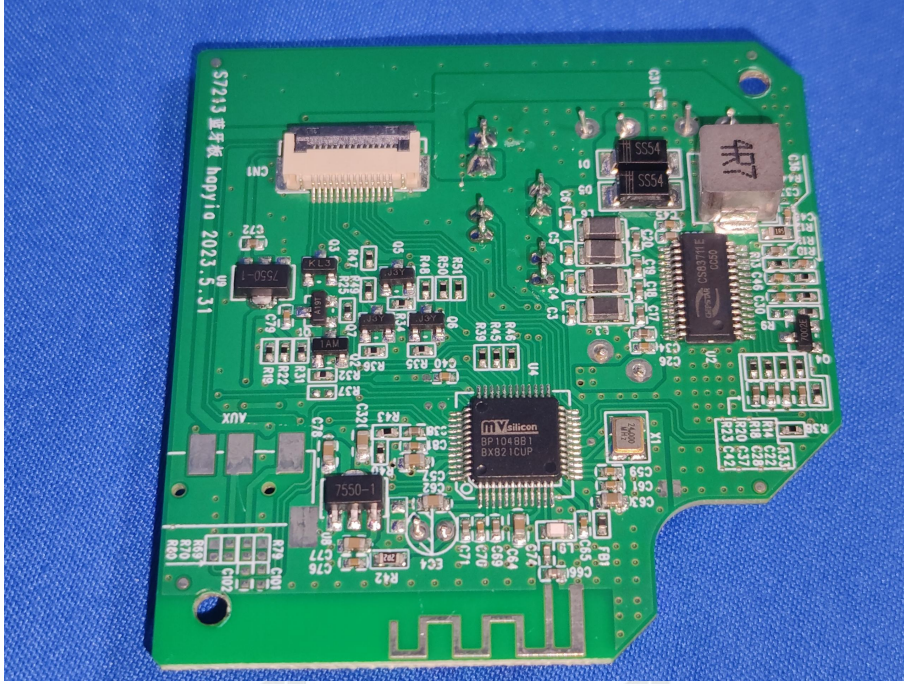

### EUT PHOTOS(Internal Photos)

ZHONGHAN

FCC ID:2BGDA-23341913

ZHONGHAN

FCC ID:2BGDA-23341913

ZHONGHAN

FCC ID:2BGDA-23341913

ZHONGHAN