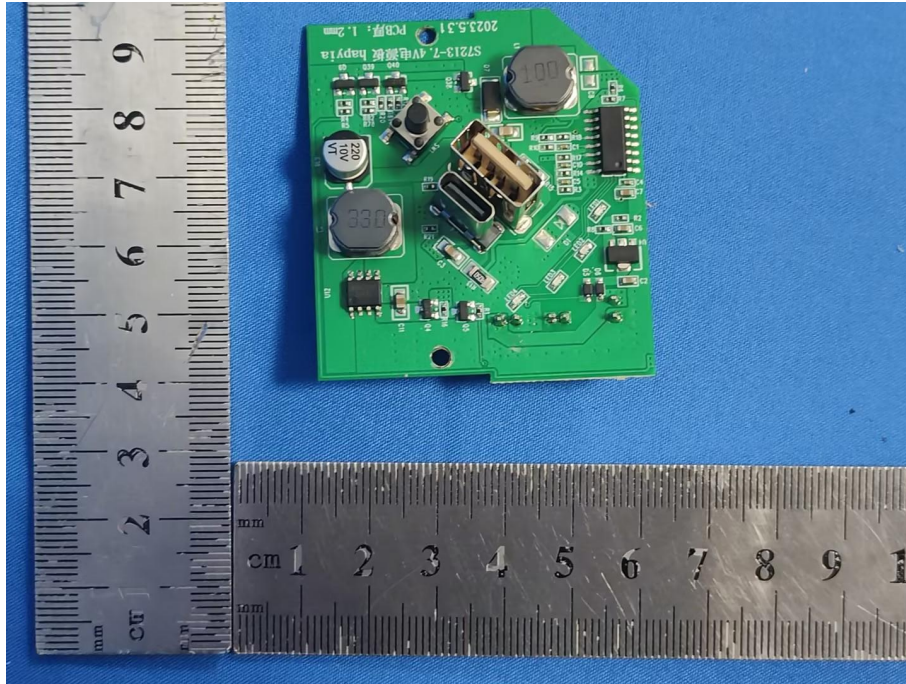

### EUT PHOTOS(Internal Photos)

ZHONGHAN

FCC ID:2BGDA-23341913

ZHONGHAN

FCC ID:2BGDA-23341913

ZHONGHAN

FCC ID:2BGDA-23341913

ZHONGHAN