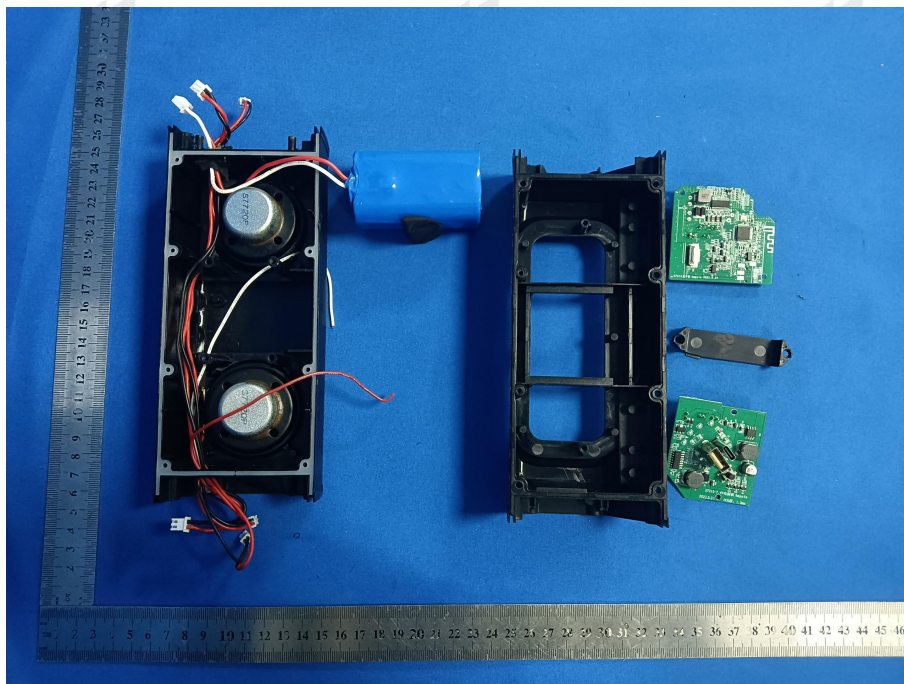

### EUT PHOTOS(Internal Photos)

ZHONGHAN

FCC ID:2BGDA-23341913

ZHONGHAN

FCC ID:2BGDA-23341913

ZHONGHAN

FCC ID:2BGDA-23341913

ZHONGHAN