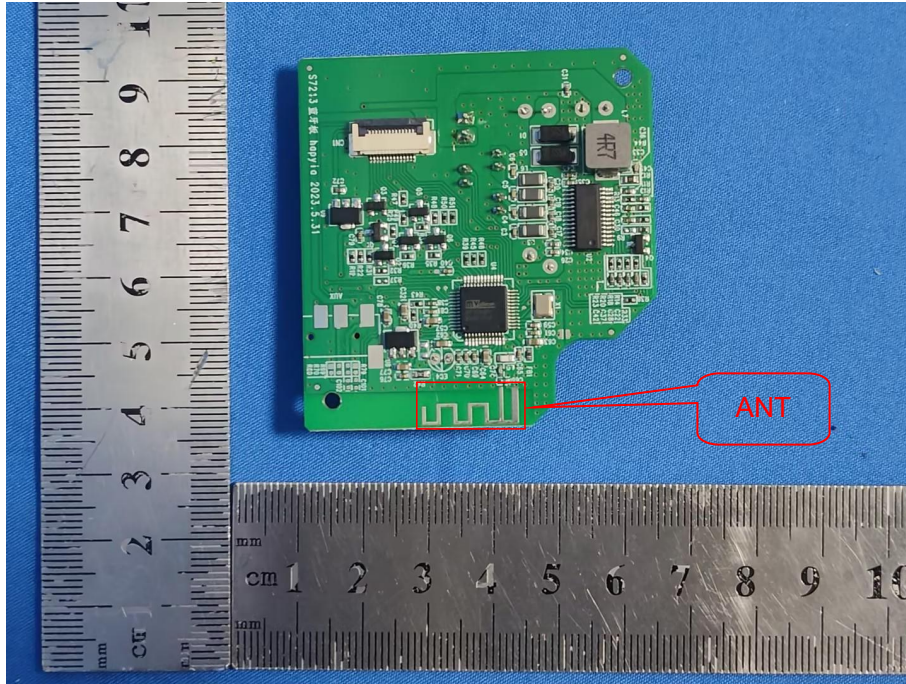

### EUT PHOTOS(Internal Photos)

ZHONGHAN

FCC ID:2BGDA-23341913

ZHONGHAN

FCC ID:2BGDA-23341913

ZHONGHAN

FCC ID:2BGDA-23341913

ZHONGHAN