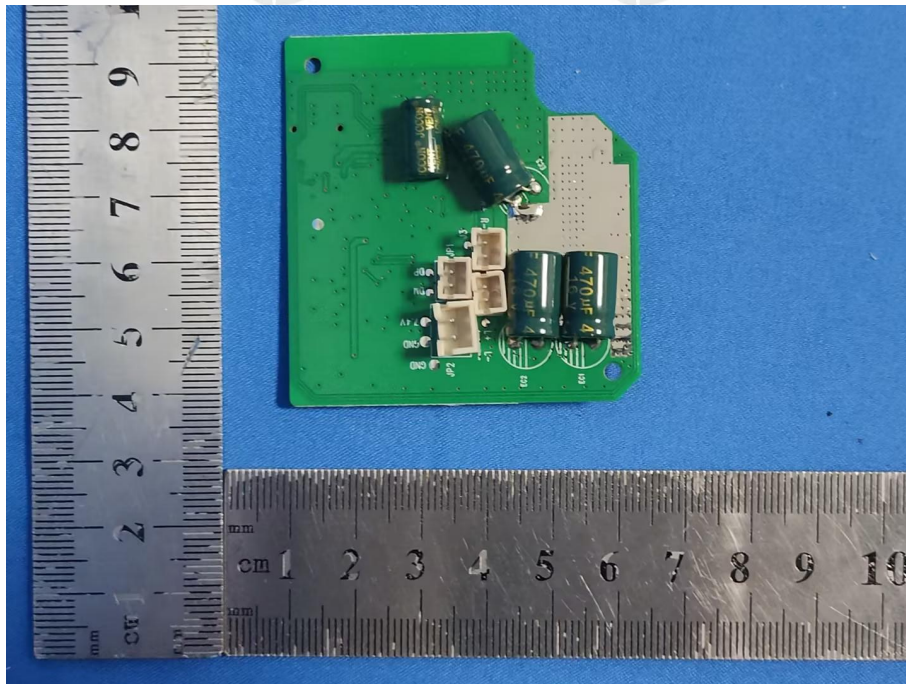

### EUT PHOTOS(Internal Photos)

ZHONGHAN

FCC ID:2BGDA-23341913

ZHONGHAN

FCC ID:2BGDA-23341913

ZHONGHAN

FCC ID:2BGDA-23341913

ZHONGHAN