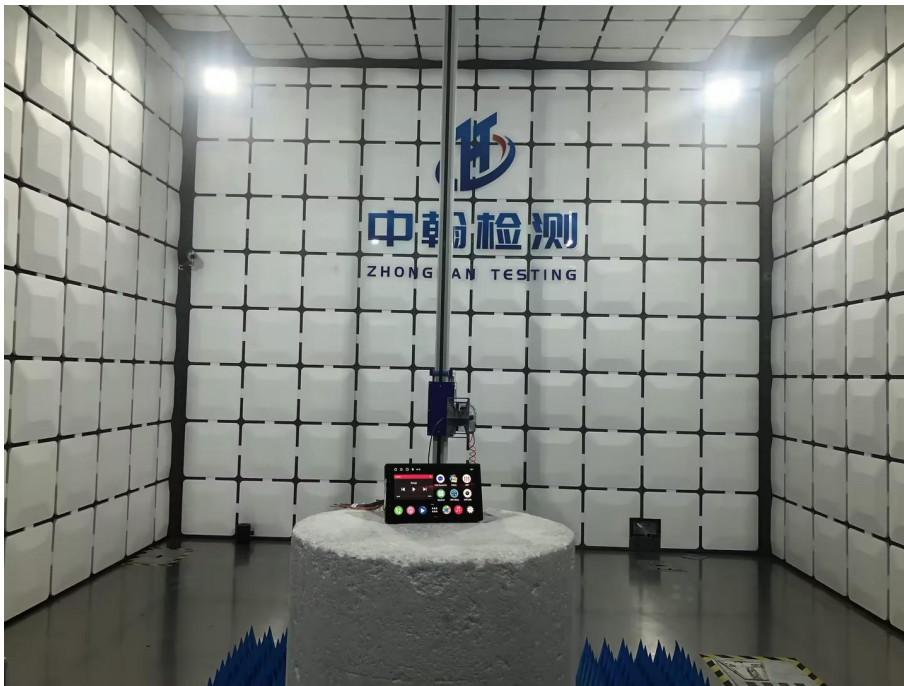

ZHONGHAN

FCC ID:2BGCX-F7S8P9X10

EUT TEST PHOTOS

***** END OF REPORT *****