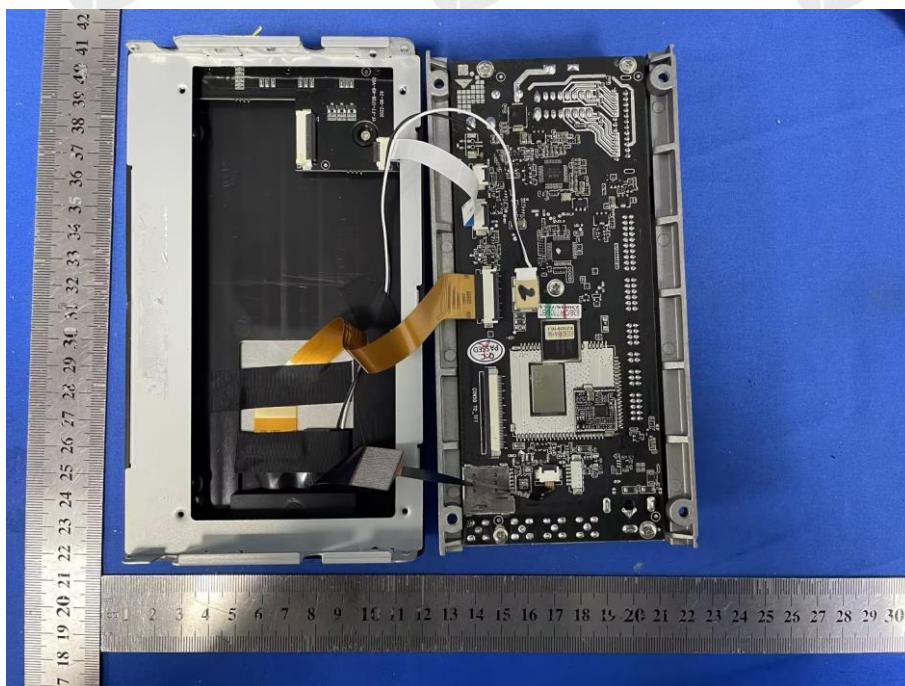

ZHONGHAN

FCC ID:2BGCX-F7S8P9X10

EUT PHOTOS(Internal Photos)

WiFi ANT

ZHONGHAN

FCC ID:2BGCX-F7S8P9X10

ZHONGHAN

FCC ID:2BGCX-F7S8P9X10