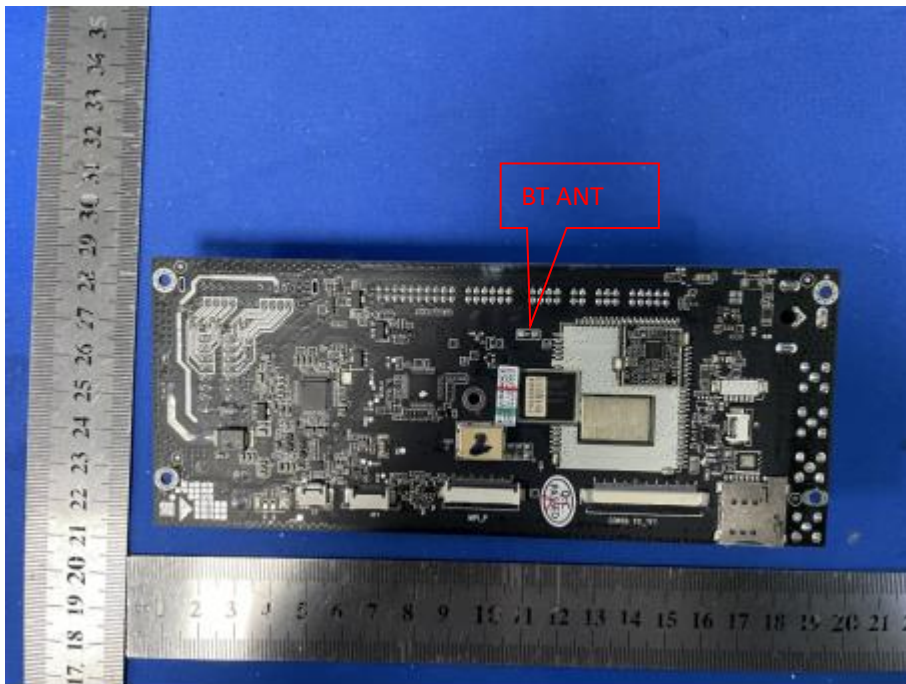

ZHONGHAN

FCC ID:2BGCX-F7S8P9X10

EUT PHOTOS(Internal Photos)

WiFi ANT

ZHONGHAN

FCC ID:2BGCX-F7S8P9X10

ZHONGHAN

FCC ID:2BGCX-F7S8P9X10