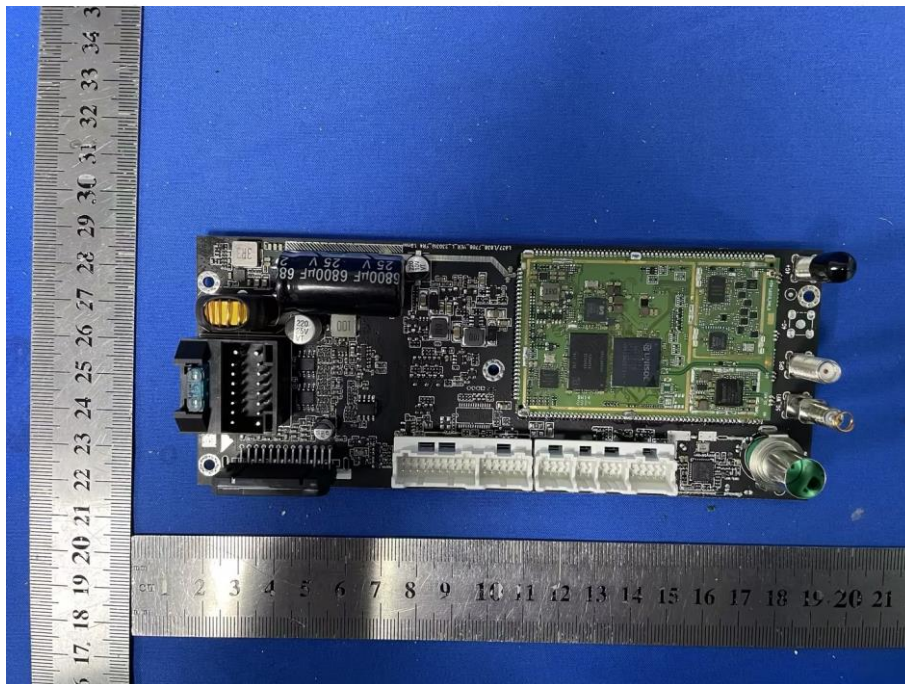

ZHONGHAN

FCC ID:2BGCX-F7S8P9X10

EUT PHOTOS(Internal Photos)

WiFi ANT

ZHONGHAN

FCC ID:2BGCX-F7S8P9X10

ZHONGHAN

FCC ID:2BGCX-F7S8P9X10