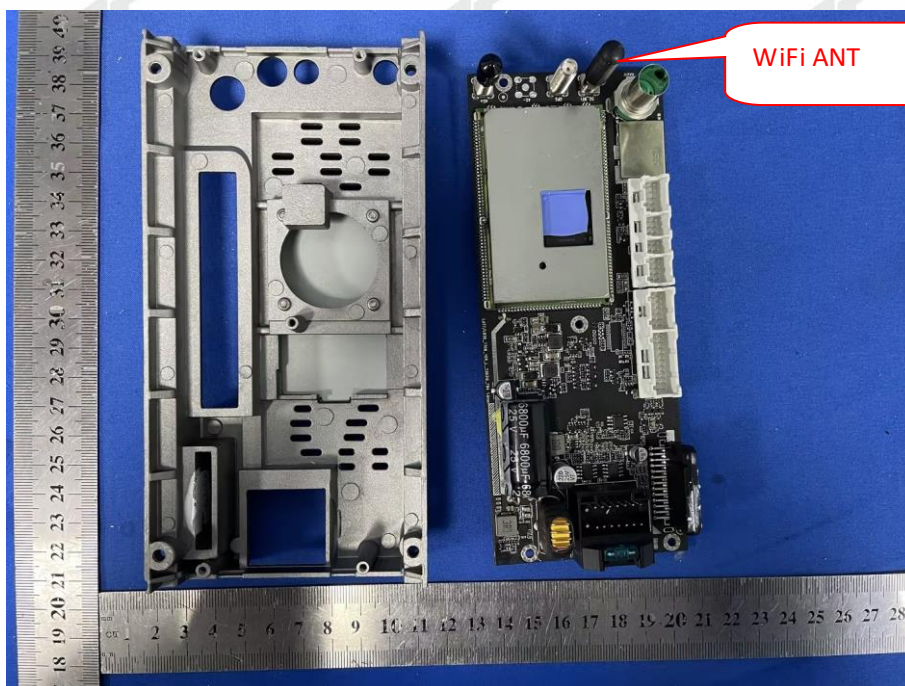

ZHONGHAN

FCC ID:2BGCX-F7S8P9X10

EUT PHOTOS(Internal Photos)

WiFi ANT

ZHONGHAN

FCC ID:2BGCX-F7S8P9X10

ZHONGHAN

FCC ID:2BGCX-F7S8P9X10