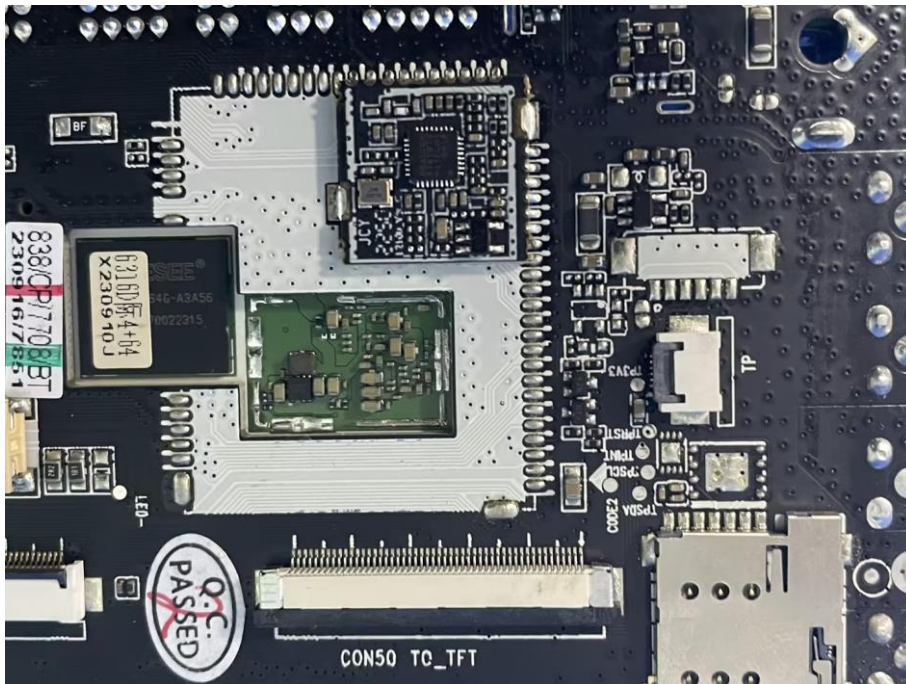

ZHONGHAN

FCC ID:2BGCX-F7S8P9X10