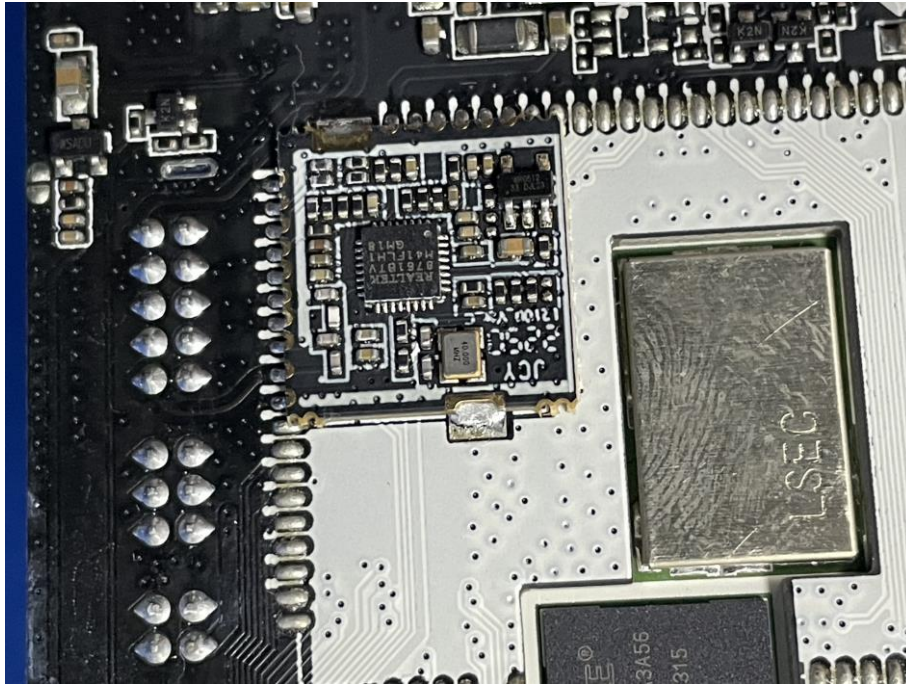

ZHONGHAN

FCC ID:2BGCX-F7S8P9X10