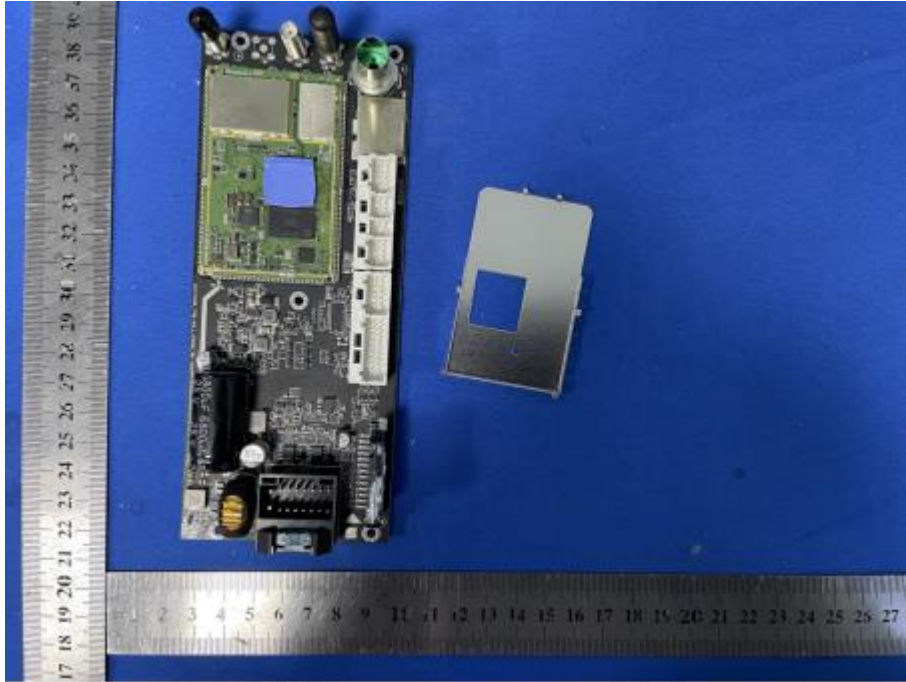

ZHONGHAN

FCC ID:2BGCX-F7S8P9X10

EUT PHOTOS(Internal Photos)

WiFi ANT

ZHONGHAN

FCC ID:2BGCX-F7S8P9X10

ZHONGHAN

FCC ID:2BGCX-F7S8P9X10