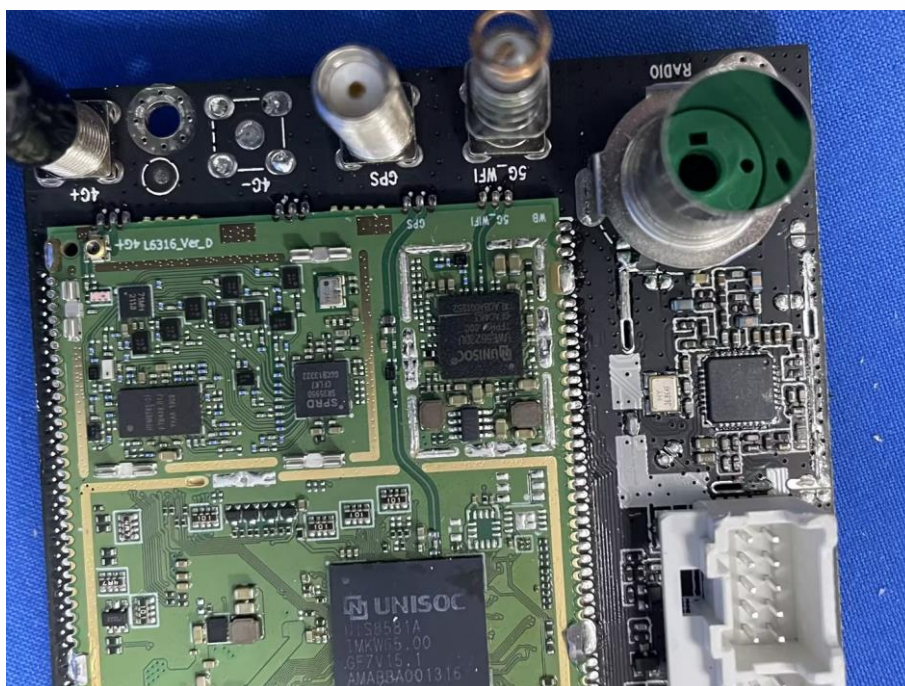

ZHONGHAN

FCC ID:2BGCX-F7S8P9X10

EUT PHOTOS(Internal Photos)

WiFi ANT

ZHONGHAN

FCC ID:2BGCX-F7S8P9X10

ZHONGHAN

FCC ID:2BGCX-F7S8P9X10