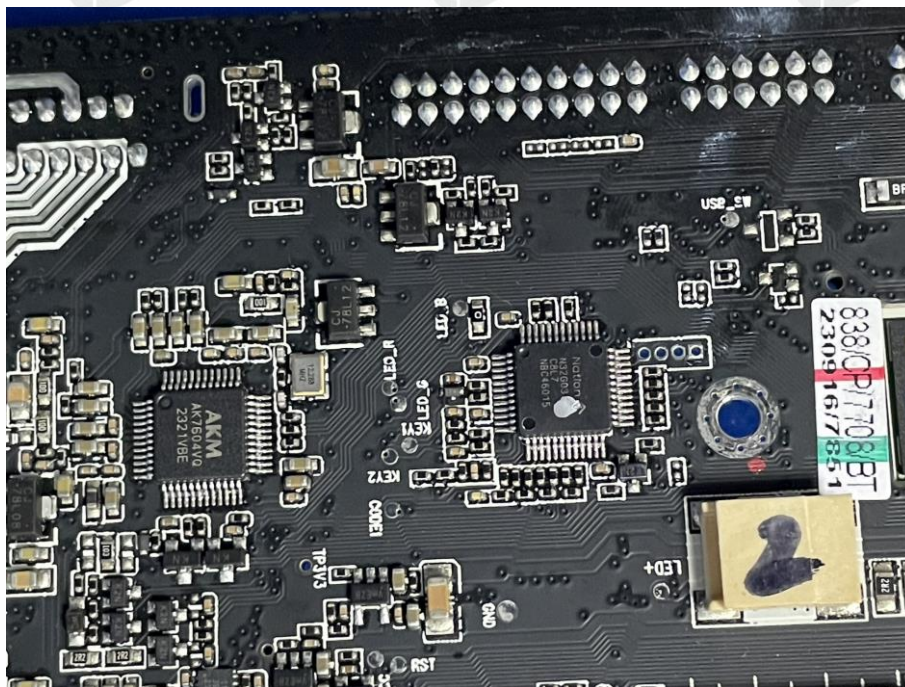

***** END OF REPORT *****