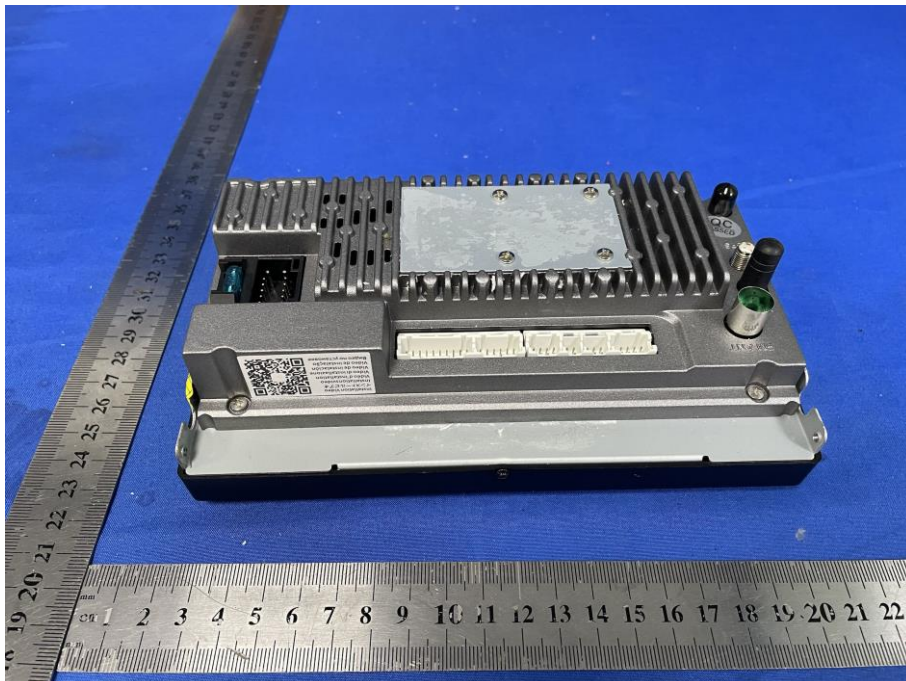

ZHONGHAN

FCC ID:2BGCX-F7S8P9X10

EUT PHOTOS(External Photos)

ZHONGHAN

FCC ID:2BGCX-F7S8P9X10

ZHONGHAN

FCC ID:2BGCX-F7S8P9X10

ZHONGHAN