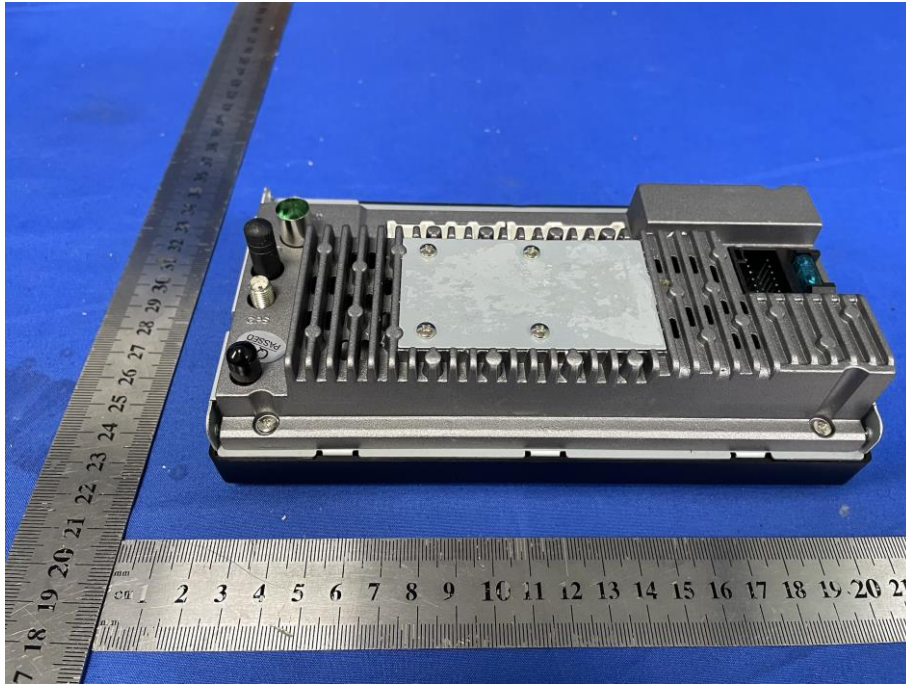

ZHONGHAN

FCC ID:2BGCX-F7S8P9X10

***** END OF REPORT *****