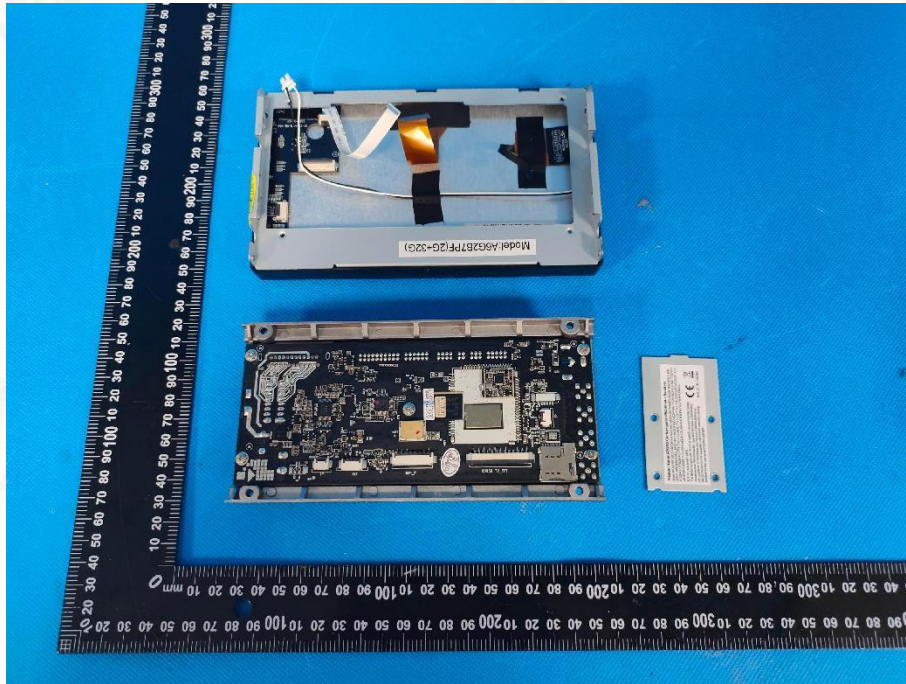

EUT PHOTOS(Internal Photos)

FCC ID:2BGCX-A6S8A5X10

ANT-2.4GWIFI

FCC ID:2BGCX-A6S8A5X10

ANT-BT

FCC ID:2BGCX-A6S8A5X10

***** END OF REPORT *****