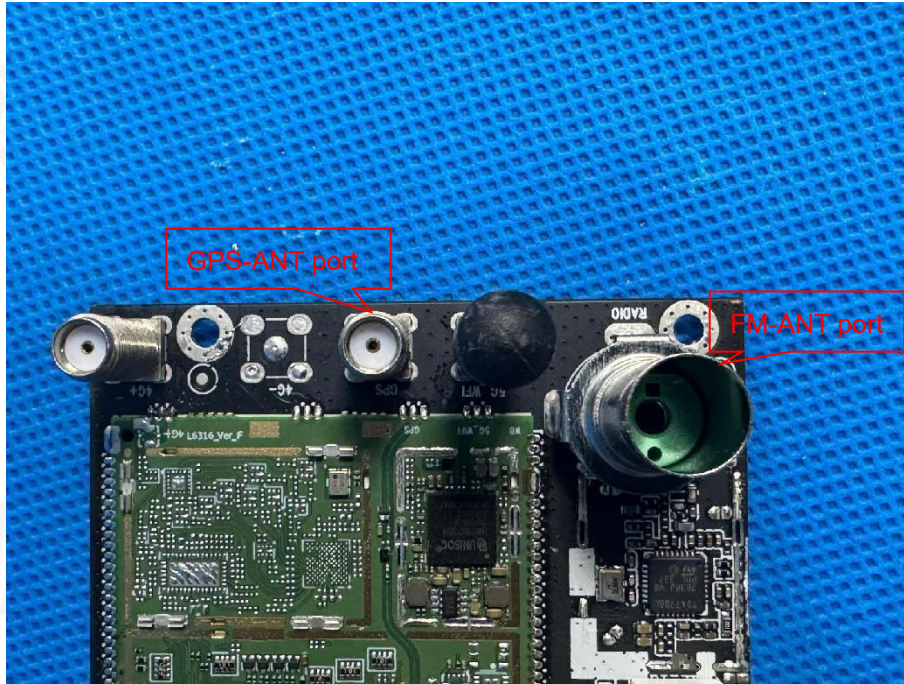

EUT PHOTOS(Internal Photos)

FCC ID:2BGCX-A6S8A5X10

ANT-2.4GWIFI

FCC ID:2BGCX-A6S8A5X10

ANT-BT

FCC ID:2BGCX-A6S8A5X10

***** END OF REPORT *****