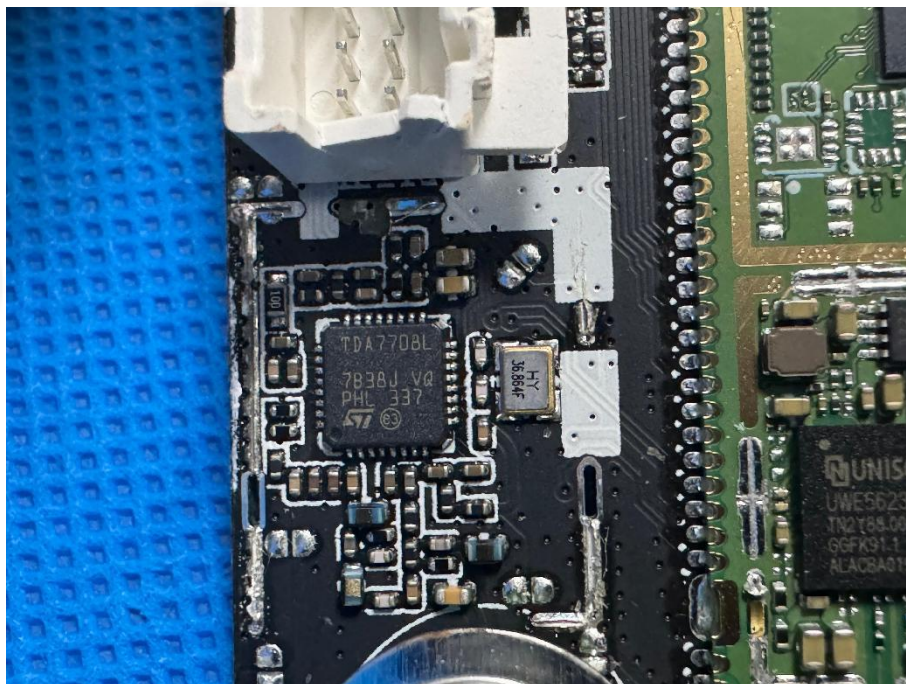

EUT PHOTOS(Internal Photos)

FCC ID:2BGCX-A6S8A5X10

ANT-2.4GWIFI

FCC ID:2BGCX-A6S8A5X10

ANT-BT

FCC ID:2BGCX-A6S8A5X10

***** END OF REPORT *****