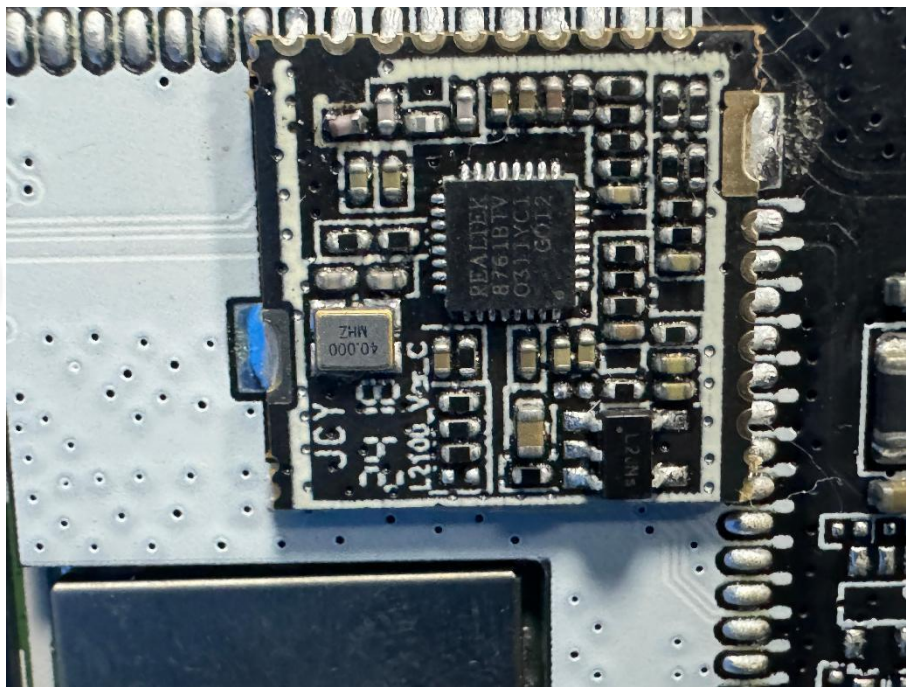

EUT PHOTOS(Internal Photos)

FCC ID:2BGCX-A6S8A5X10

ANT-2.4GWIFI

FCC ID:2BGCX-A6S8A5X10

ANT-BT

FCC ID:2BGCX-A6S8A5X10

***** END OF REPORT *****