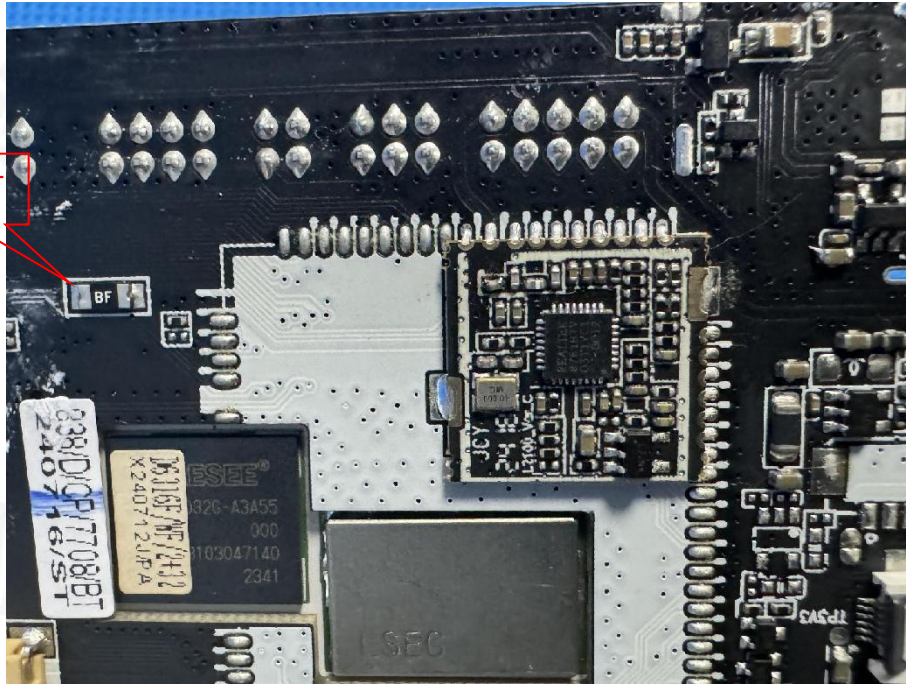

EUT PHOTOS(Internal Photos)

FCC ID:2BGCX-A6S8A5X10

ANT-2.4GWIFI

FCC ID:2BGCX-A6S8A5X10

ANT-BT

FCC ID:2BGCX-A6S8A5X10

***** END OF REPORT *****