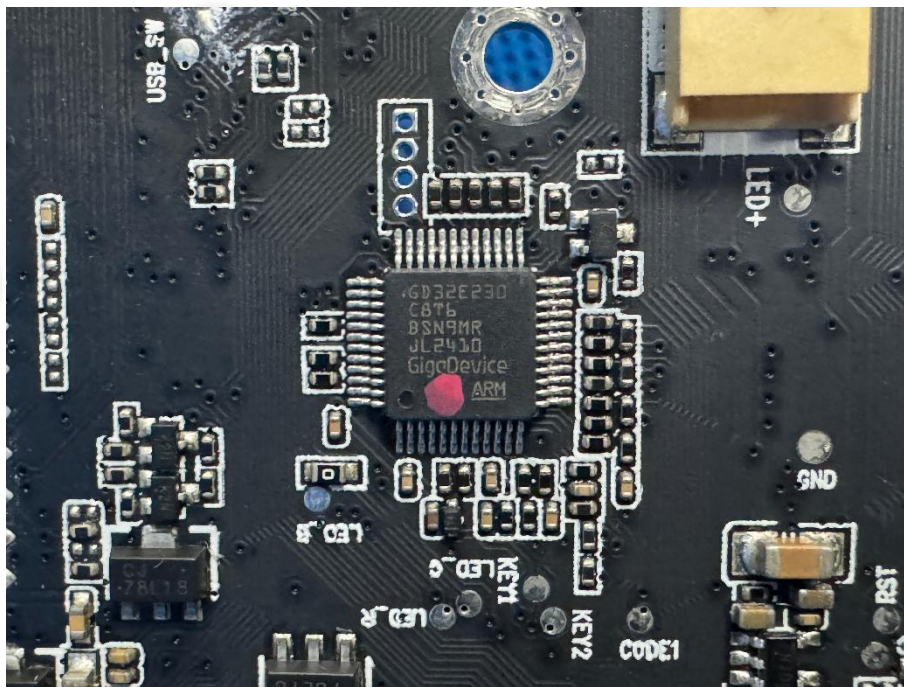

EUT PHOTOS(Internal Photos)

FCC ID:2BGCX-A6S8A5X10

ANT-2.4GWIFI

FCC ID:2BGCX-A6S8A5X10

ANT-BT

FCC ID:2BGCX-A6S8A5X10

***** END OF REPORT *****