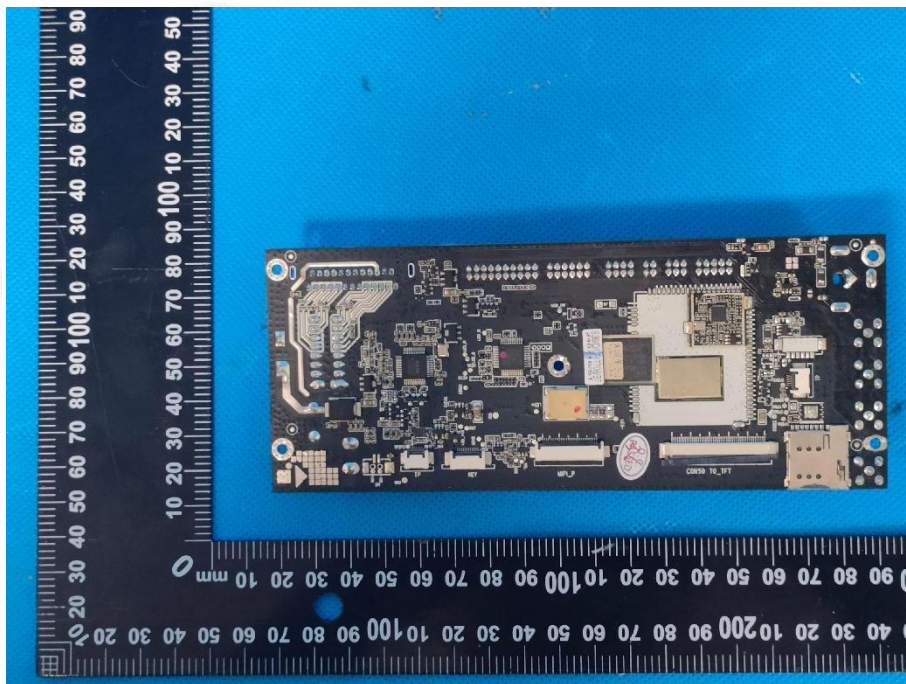

EUT PHOTOS(Internal Photos)

FCC ID:2BGCX-A6S8A5X10

ANT-2.4GWIFI

FCC ID:2BGCX-A6S8A5X10

ANT-BT

FCC ID:2BGCX-A6S8A5X10

***** END OF REPORT *****