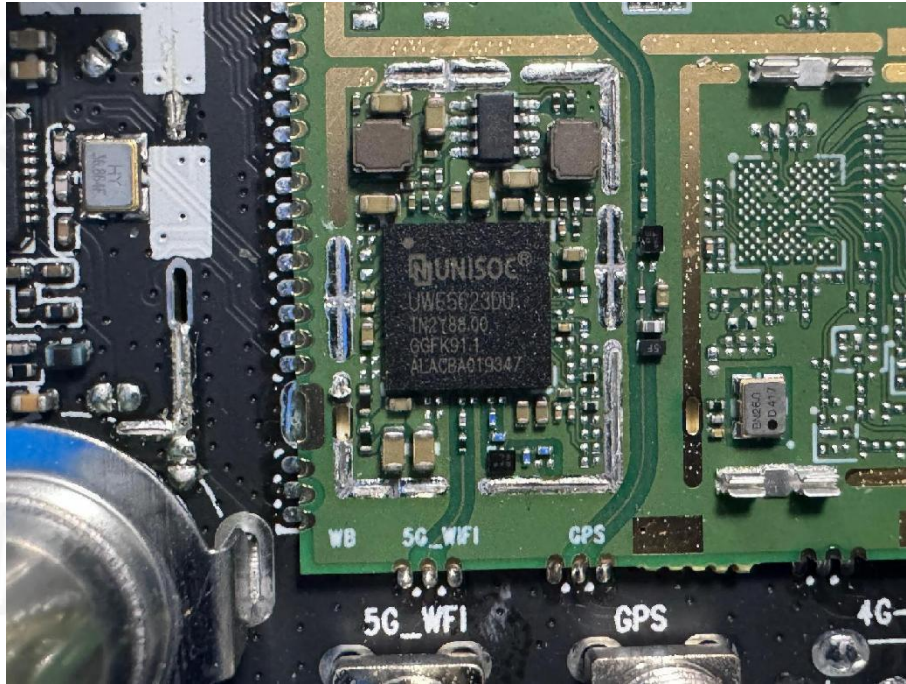

EUT PHOTOS(Internal Photos)

FCC ID:2BGCX-A6S8A5X10

ANT-2.4GWIFI

FCC ID:2BGCX-A6S8A5X10

ANT-BT

FCC ID:2BGCX-A6S8A5X10

***** END OF REPORT *****