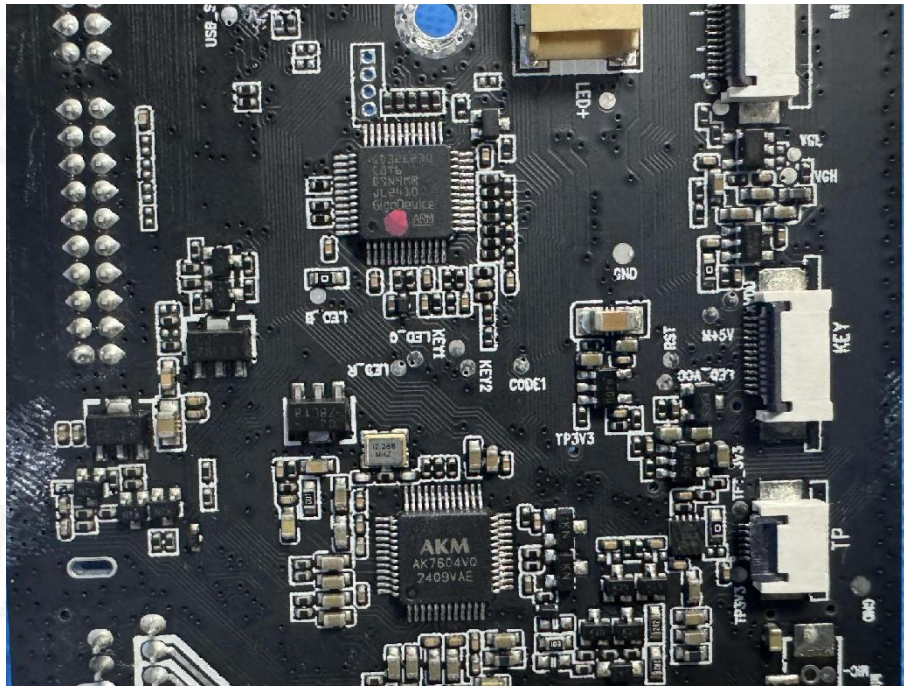

EUT PHOTOS(Internal Photos)

FCC ID:2BGCX-A6S8A5X10

ANT-2.4GWIFI

FCC ID:2BGCX-A6S8A5X10

ANT-BT

FCC ID:2BGCX-A6S8A5X10

***** END OF REPORT *****