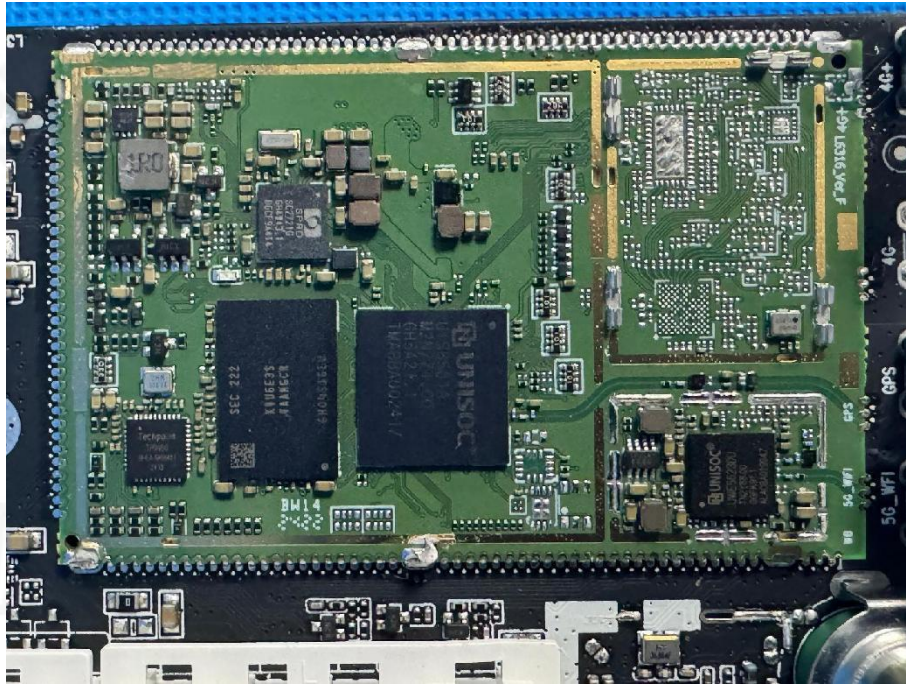

EUT PHOTOS(Internal Photos)

FCC ID:2BGCX-A6S8A5X10

ANT-2.4GWIFI

FCC ID:2BGCX-A6S8A5X10

ANT-BT

FCC ID:2BGCX-A6S8A5X10

***** END OF REPORT *****