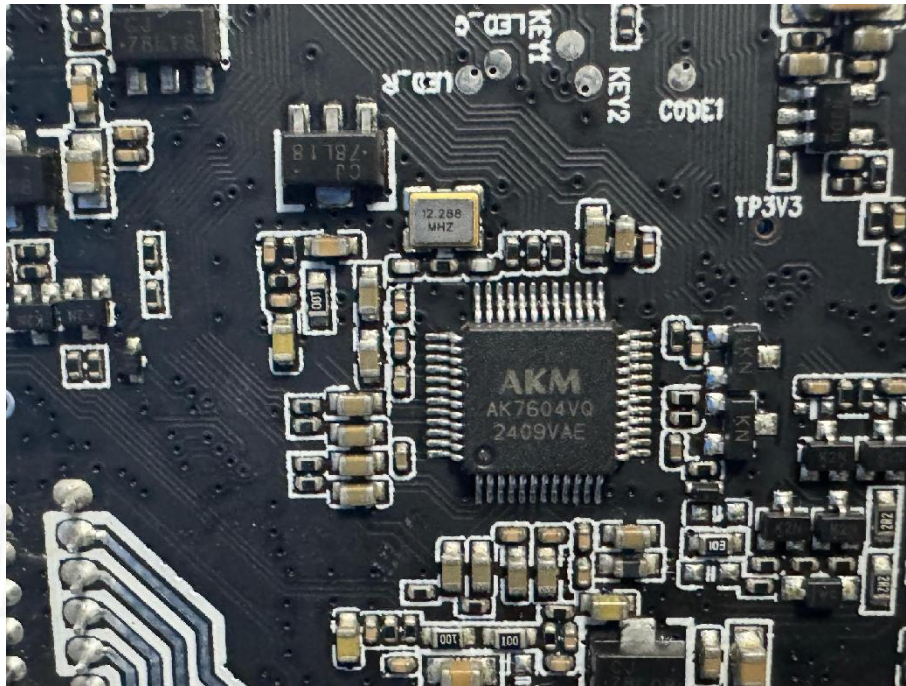

EUT PHOTOS(Internal Photos)

FCC ID:2BGCX-A6S8A5X10

ANT-2.4GWIFI

FCC ID:2BGCX-A6S8A5X10

ANT-BT

FCC ID:2BGCX-A6S8A5X10

***** END OF REPORT *****