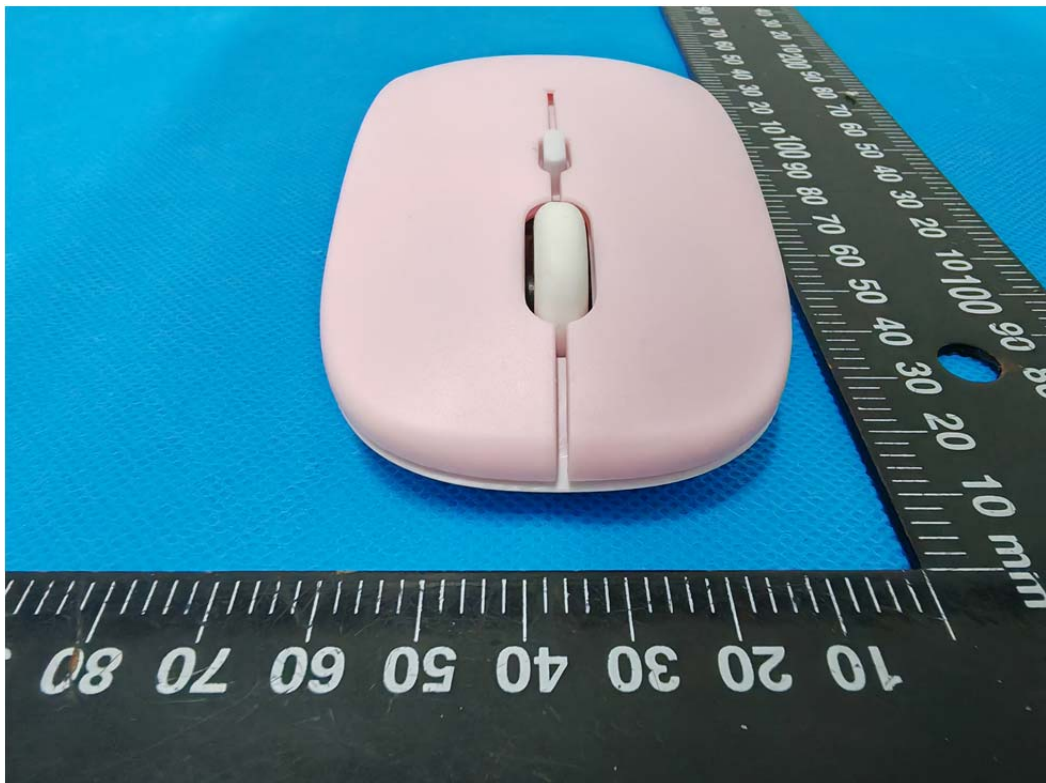

EUT EXTERNAL PHOTOGRAPHS

Beige

Green

Deep Grey

Black

Pink

Orange

Light Grey