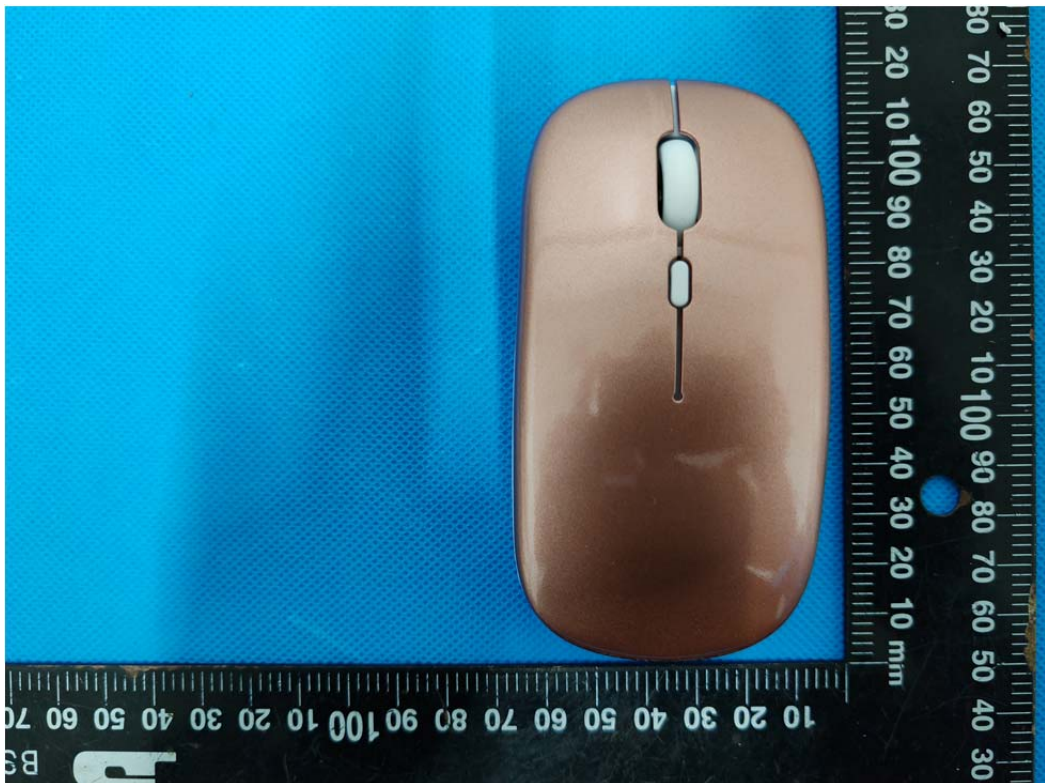

EUT EXTERNAL PHOTOGRAPHS

Beige

Green

Deep Grey

Black

Pink

Orange

Light Grey

Blue

Yellow