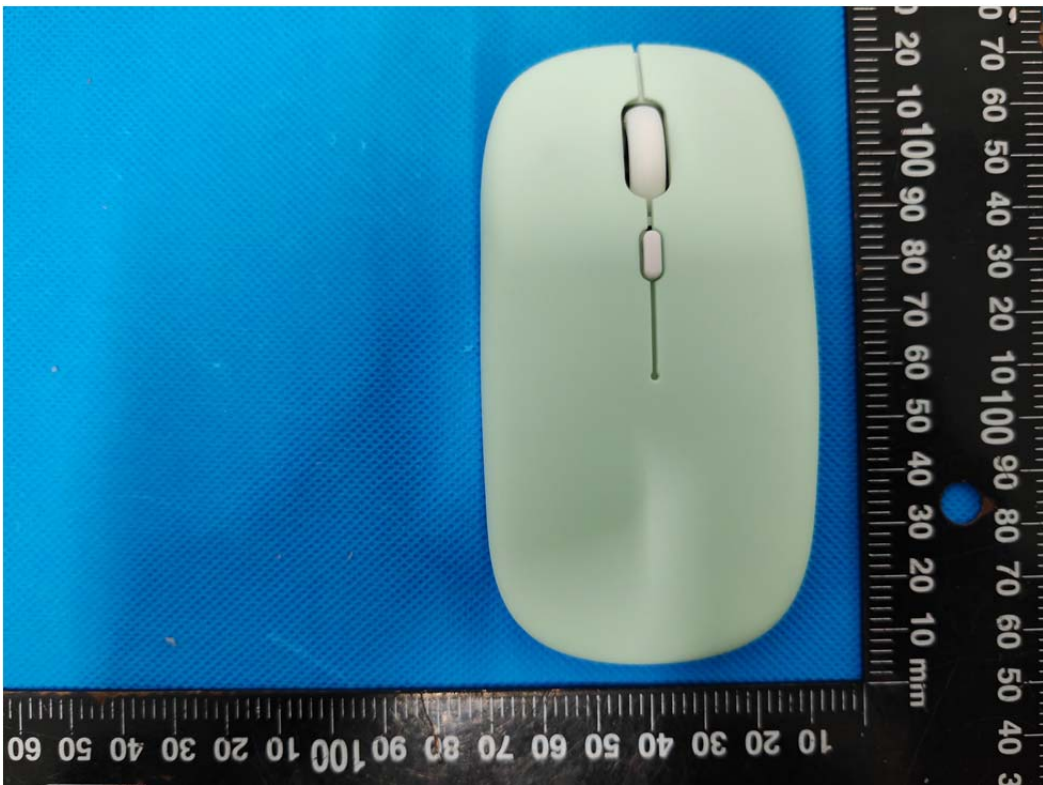

EUT EXTERNAL PHOTOGRAPHS

Beige

Green

Deep Grey

Black

Pink

Orange

Light Grey