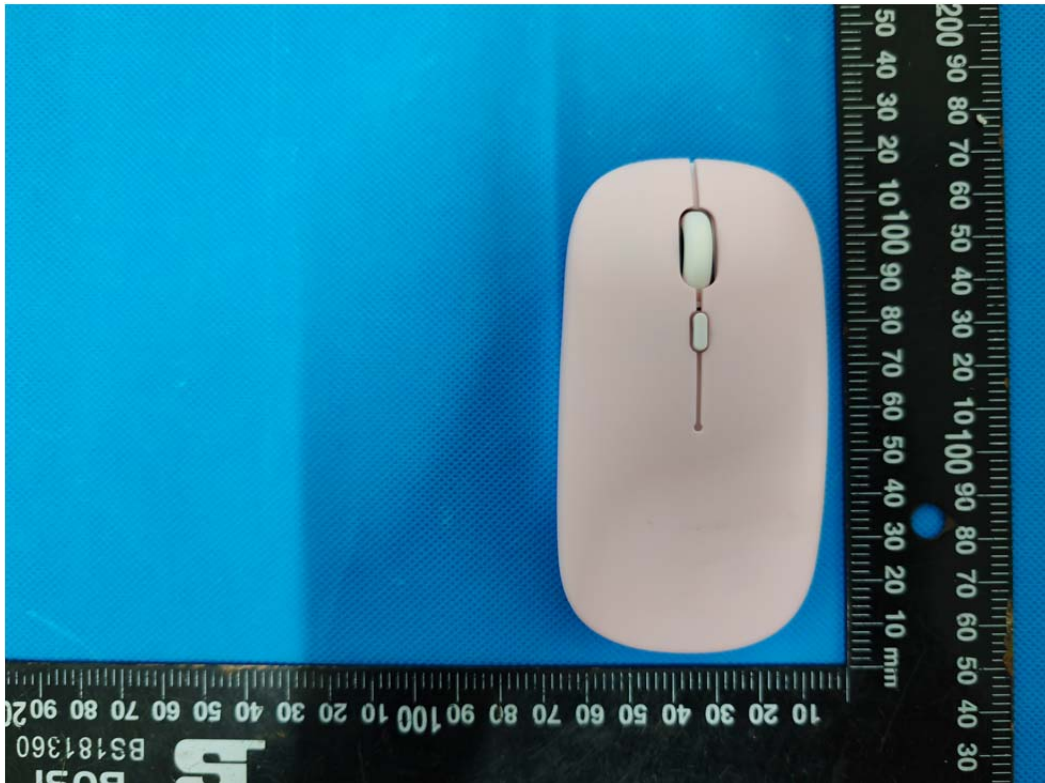

EUT EXTERNAL PHOTOGRAPHS

Beige

Green

Deep Grey

Black

Pink

Orange

Light Grey