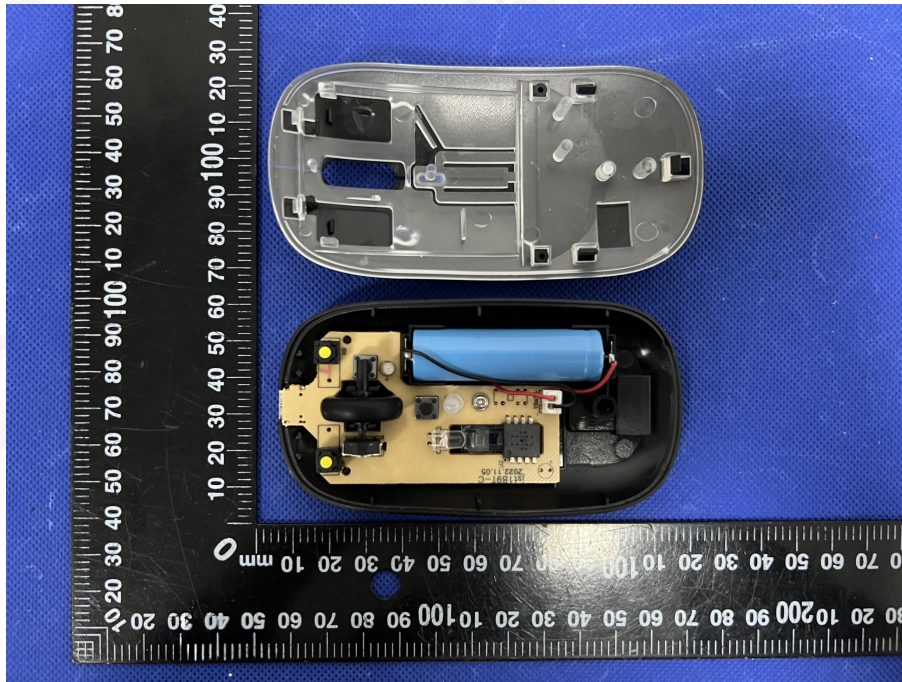

EUT PHOTO(Internal Photos)

Test Mode: DZK01

***** END OF REPORT *****