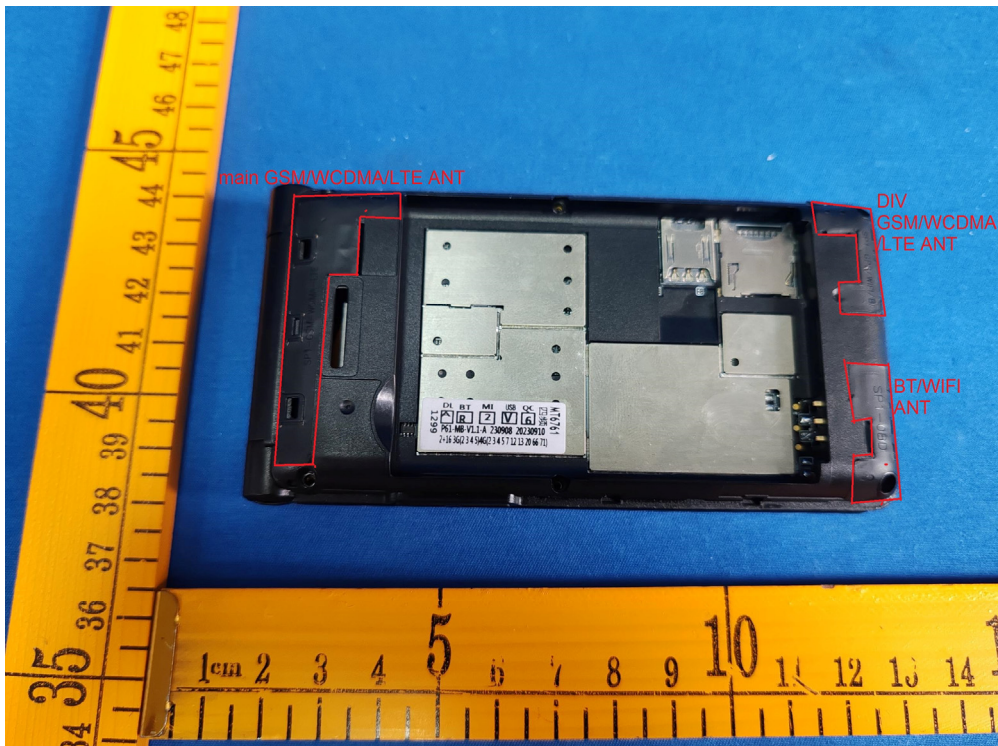

Appendix-WP01-Photos

2.2. EUT – Internal View Model WP01 FCC ID: 2BG82-WONDER-PHONE

Appendix-WP01-Photos

Appendix-WP01-Photos

Appendix-WP01-Photos

Appendix-WP01-Photos