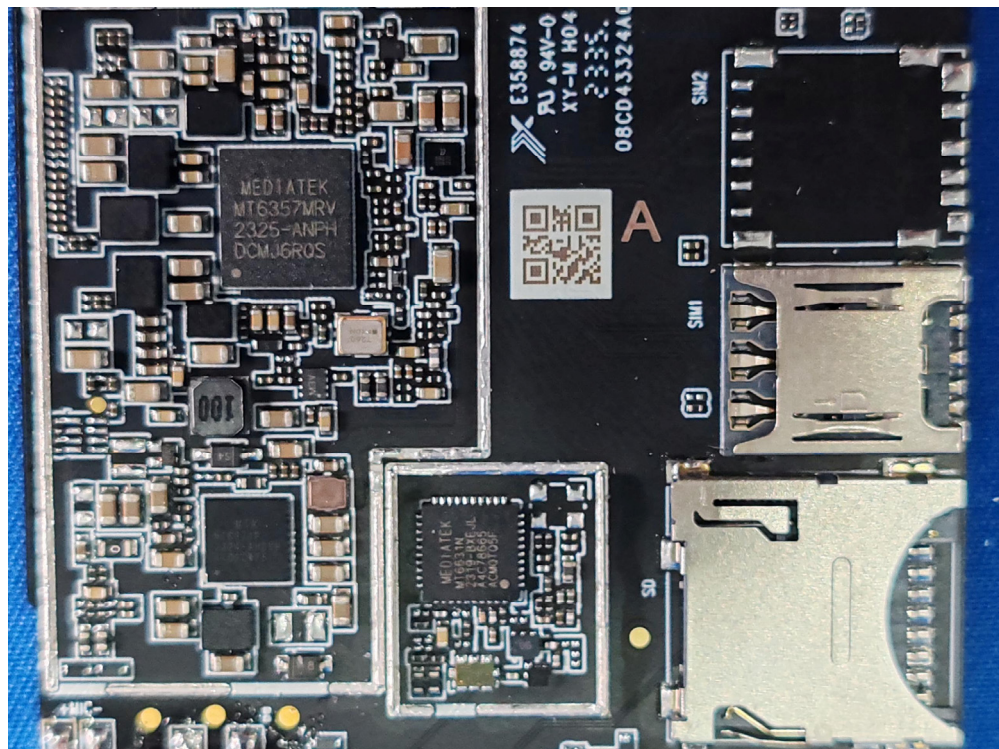

Appendix-WP01-Photos

2.2. EUT – Internal View Model WP01 FCC ID: 2BG82-WONDER-PHONE

Appendix-WP01-Photos

Appendix-WP01-Photos

Appendix-WP01-Photos

Appendix-WP01-Photos