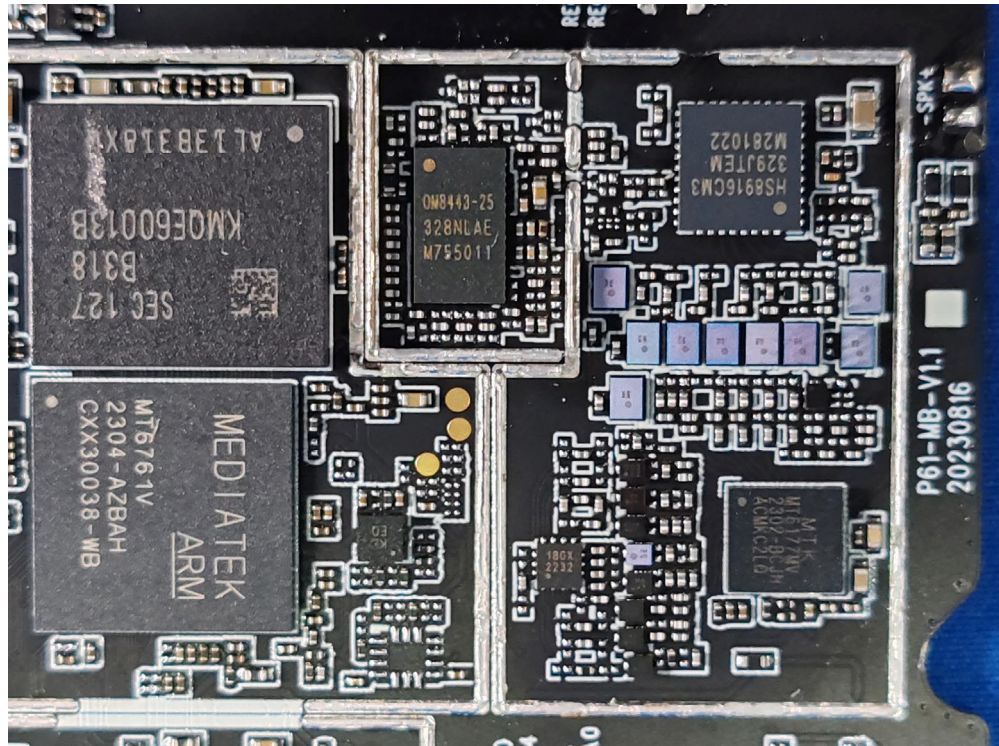

Appendix-WP01-Photos

2.2. EUT – Internal View Model WP01 FCC ID: 2BG82-WONDER-PHONE

Appendix-WP01-Photos

Appendix-WP01-Photos

Appendix-WP01-Photos

Appendix-WP01-Photos