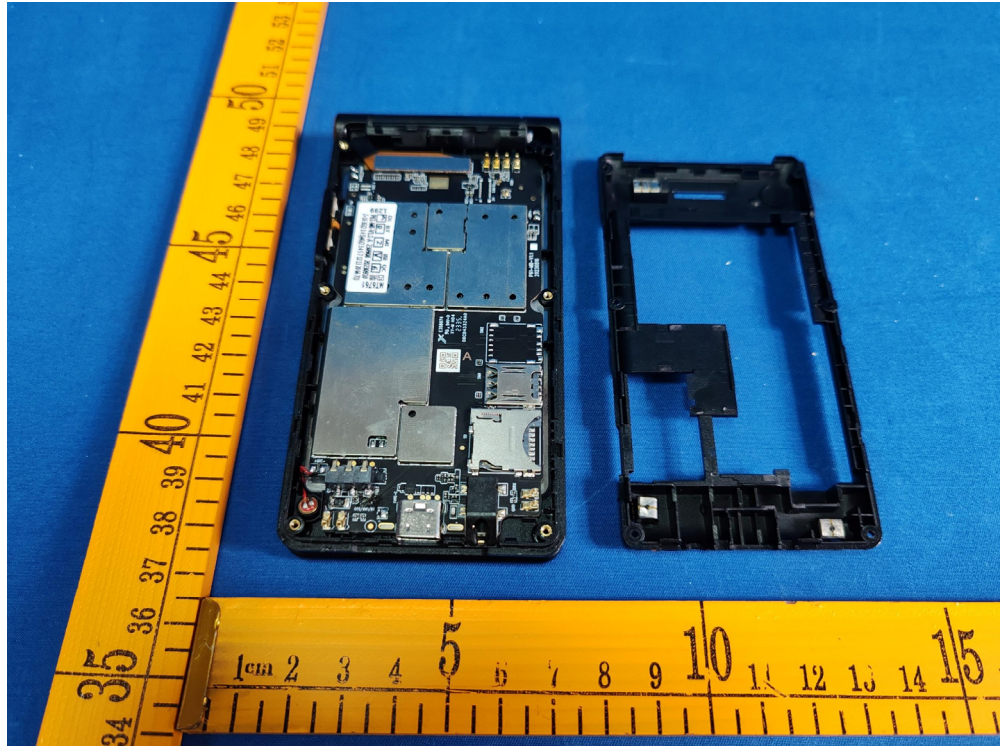

Appendix-WP01-Photos

2.2. EUT – Internal View Model WP01 FCC ID: 2BG82-WONDER-PHONE

Appendix-WP01-Photos

Appendix-WP01-Photos

Appendix-WP01-Photos

Appendix-WP01-Photos