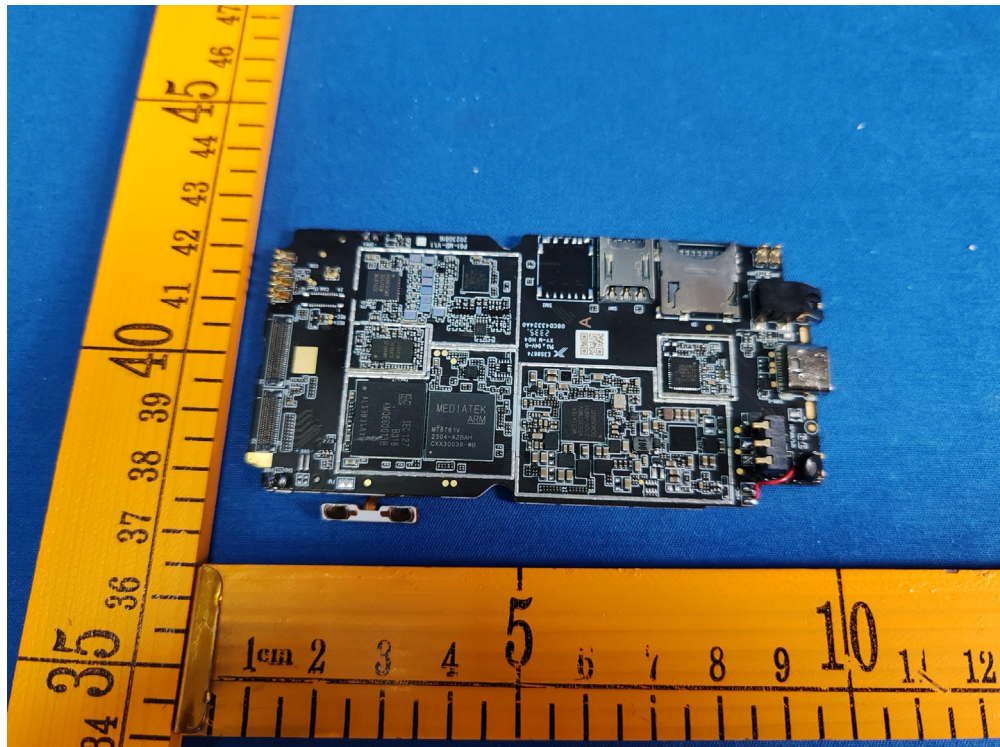

Appendix-WP01-Photos

2.2. EUT – Internal View Model WP01 FCC ID: 2BG82-WONDER-PHONE

Appendix-WP01-Photos

Appendix-WP01-Photos

Appendix-WP01-Photos

Appendix-WP01-Photos