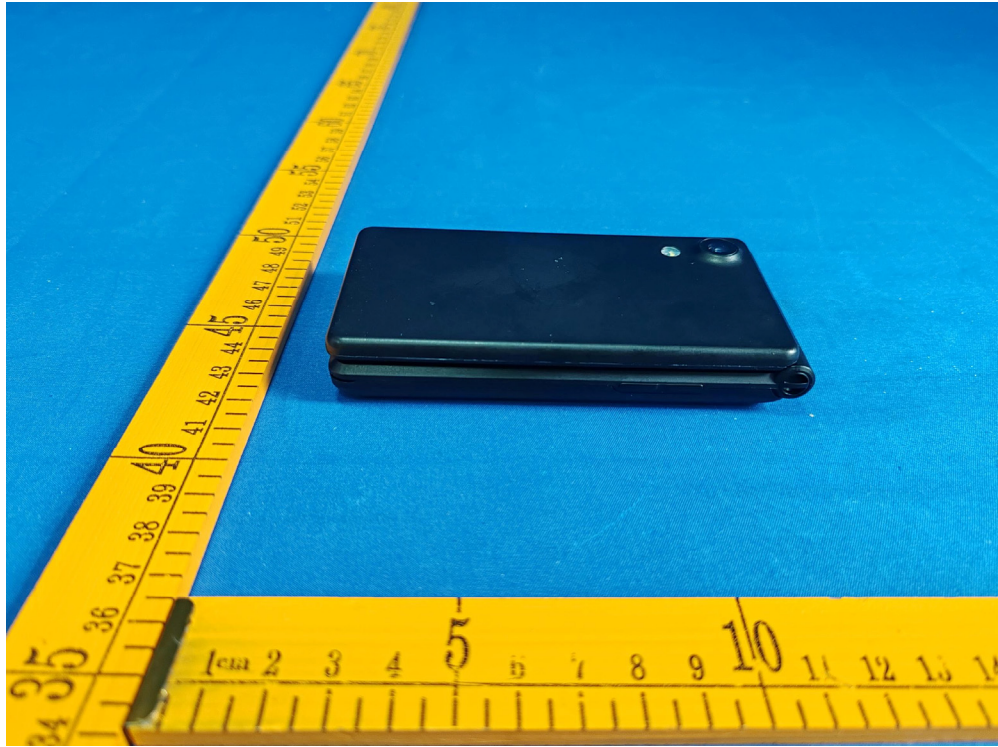

Appendix-WP01-Photos