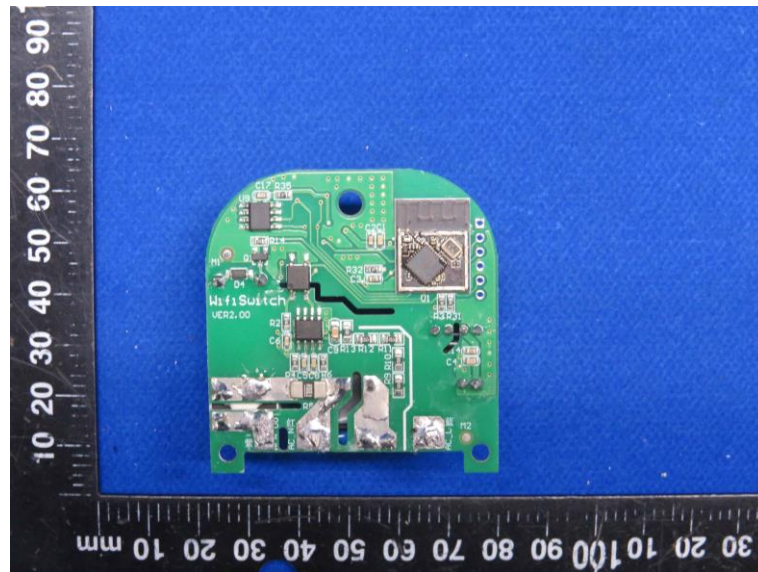

-----End-----