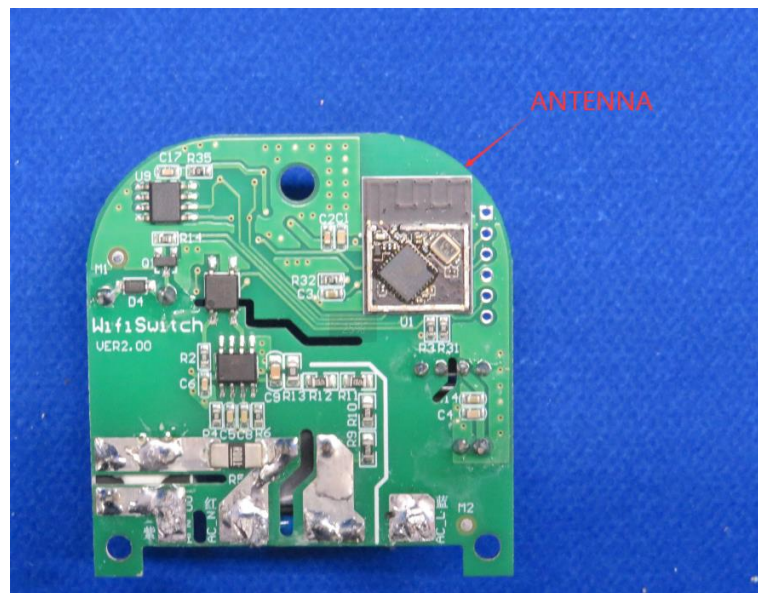

-----End-----