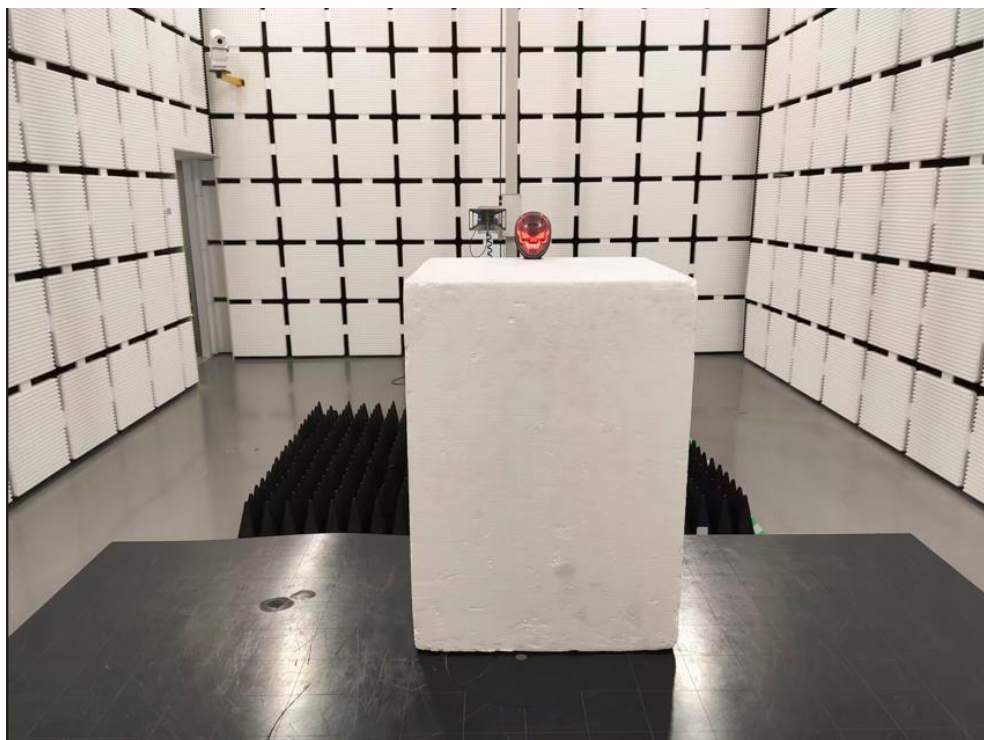

# Appendix I Test Setup Photo

FCC ID: 2BG5D-AN-A6

Spurious Radiation Emissions Test (<1G)

Spurious Radiation Emissions Test (>1G)

Conducted emission Test

-----End-----