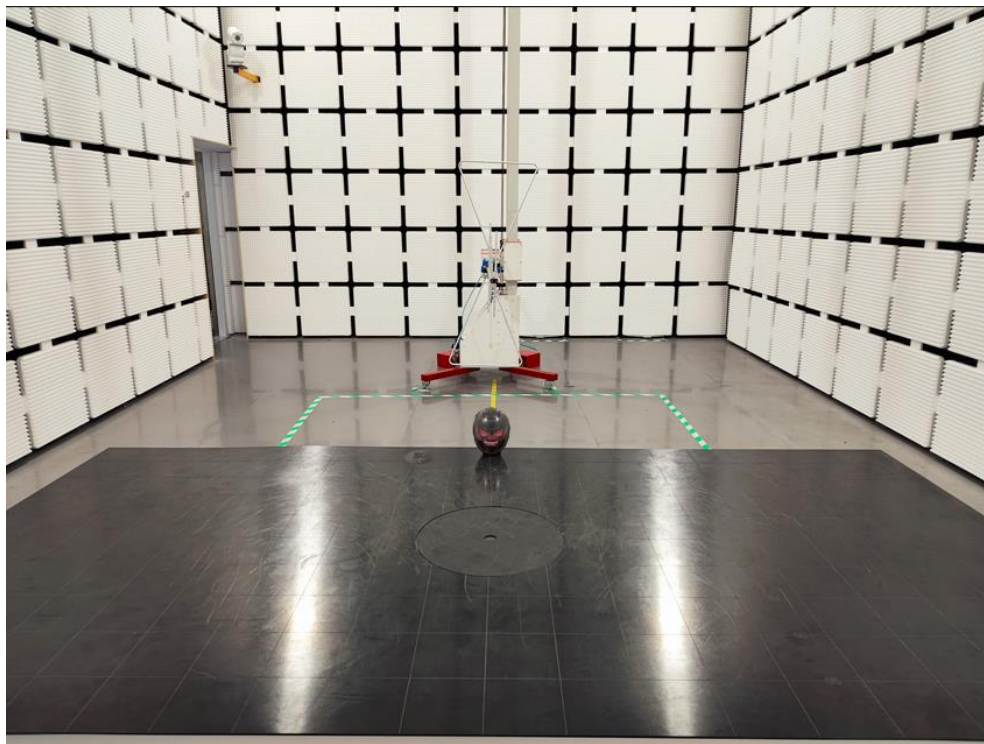

# Appendix I Test Setup Photo

FCC ID: 2BG5D-AN-A6

Spurious Radiation Emissions Test (<1G)

Spurious Radiation Emissions Test (>1G)

Conducted emission Test

-----End-----