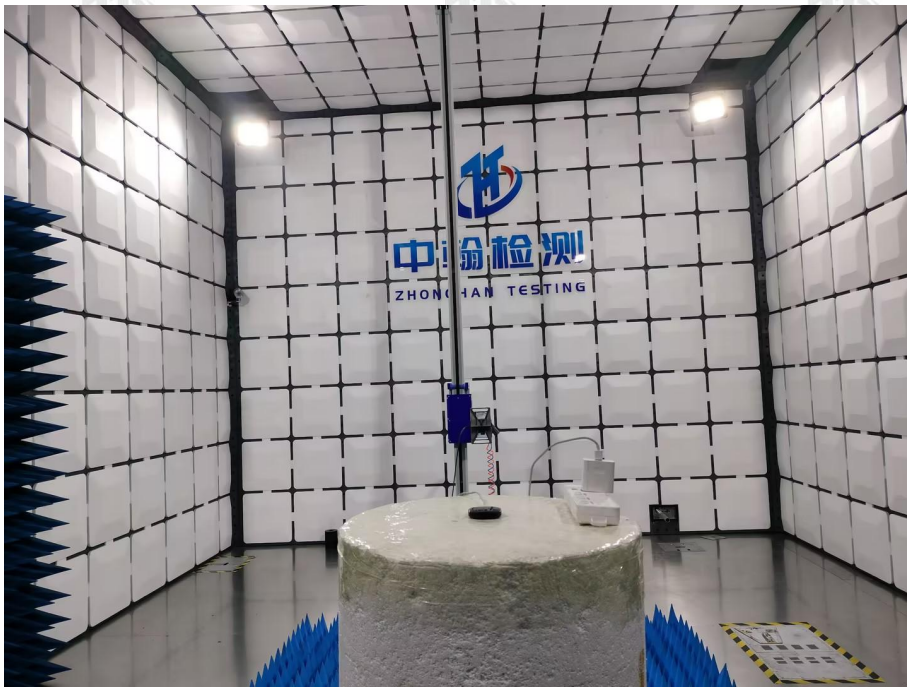

ZHONGHAN

FCC ID:2BG4C-CA-03

EUT TEST PHOTOS

ZHONGHAN

FCC ID:2BG4C-CA-03

***** END OF REPORT *****