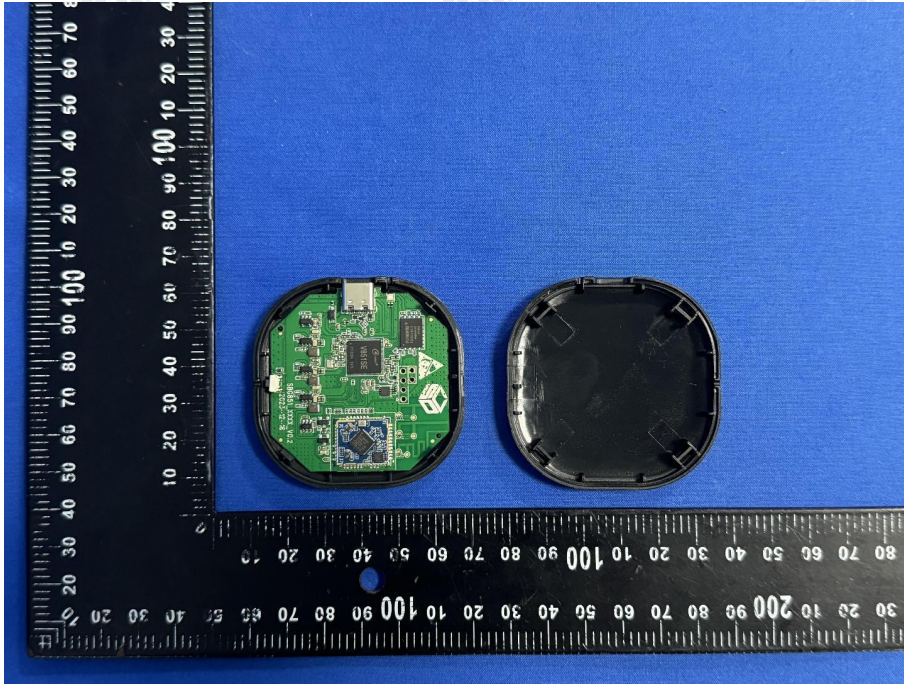

ZHONGHAN

FCC ID:2BG4C-CA-03

EUT PHOTOS Internal Photos

ZHONGHAN

FCC ID:2BG4C-CA-03

ZHONGHAN

FCC ID:2BG4C-CA-03

ZHONGHAN