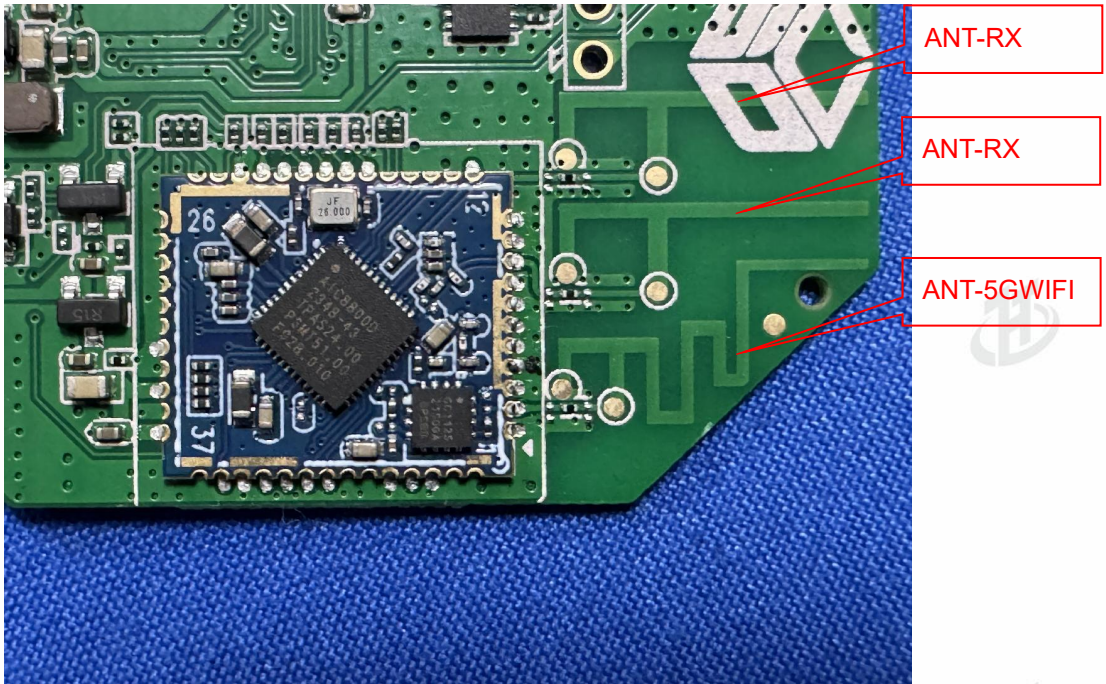

ZHONGHAN

FCC ID:2BG4C-CA-03

EUT PHOTOS Internal Photos

ZHONGHAN

FCC ID:2BG4C-CA-03

ZHONGHAN

FCC ID:2BG4C-CA-03

ZHONGHAN

FCC ID:2BG4C-CA-03

***** END OF REPORT *****