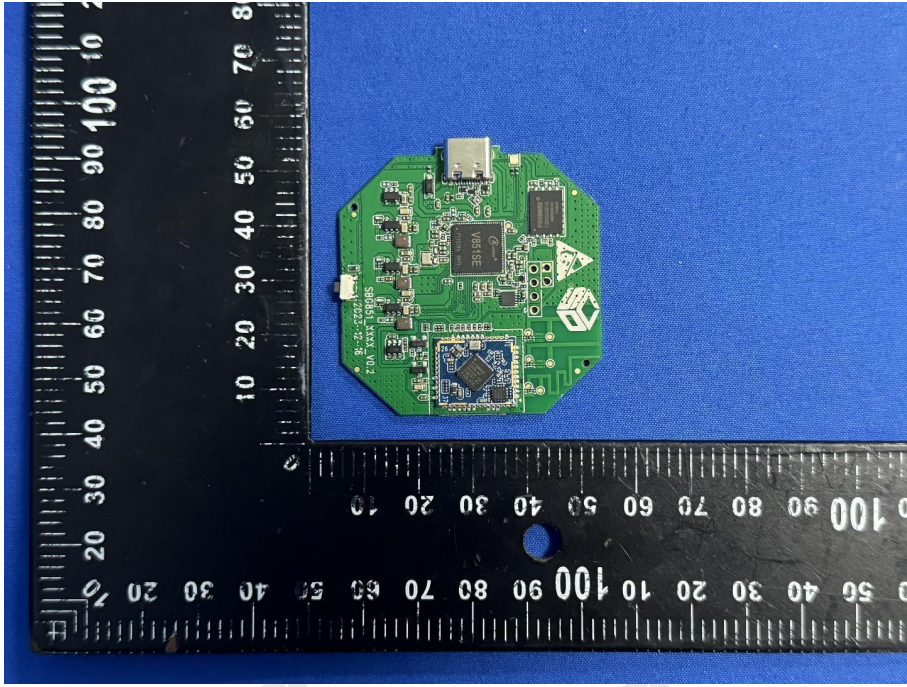

ZHONGHAN

FCC ID:2BG4C-CA-03

EUT PHOTOS Internal Photos

ZHONGHAN

FCC ID:2BG4C-CA-03

ZHONGHAN

FCC ID:2BG4C-CA-03

ZHONGHAN

FCC ID:2BG4C-CA-03

***** END OF REPORT *****