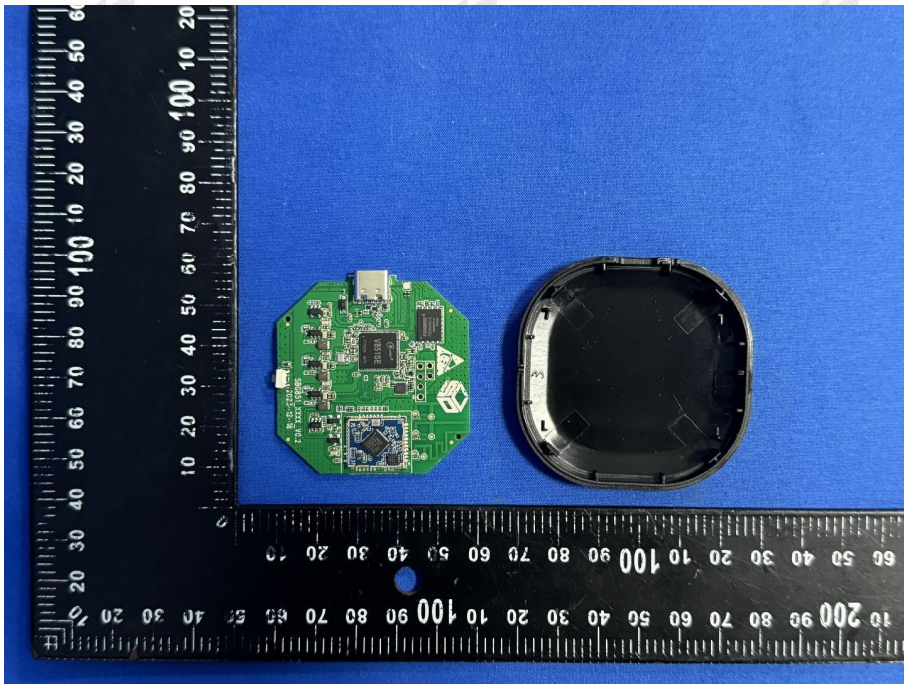

ZHONGHAN

FCC ID:2BG4C-CA-03

EUT PHOTOS Internal Photos

ZHONGHAN

FCC ID:2BG4C-CA-03

ZHONGHAN

FCC ID:2BG4C-CA-03

ZHONGHAN