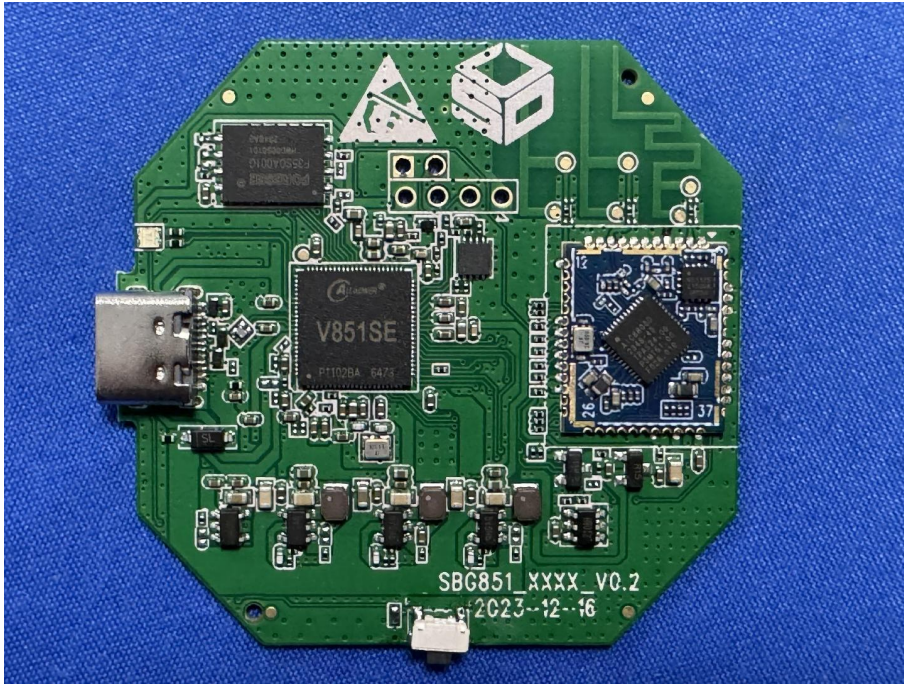

ZHONGHAN

FCC ID:2BG4C-CA-03

EUT PHOTOS Internal Photos

ZHONGHAN

FCC ID:2BG4C-CA-03

ZHONGHAN

FCC ID:2BG4C-CA-03

ZHONGHAN

FCC ID:2BG4C-CA-03

***** END OF REPORT *****